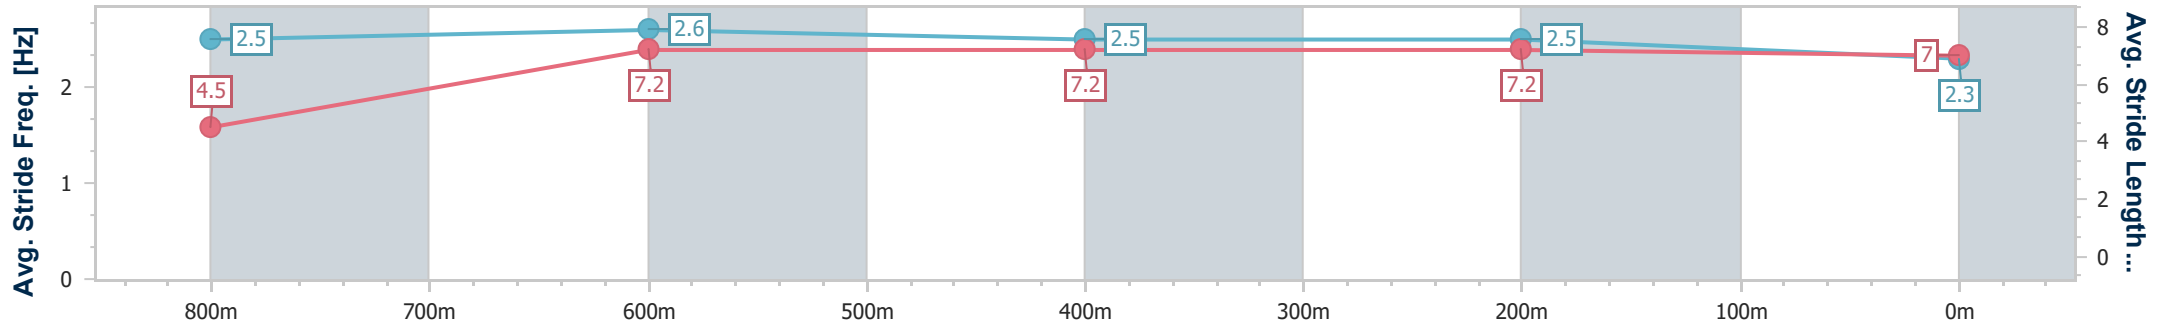

Toowoomba QLD Professional  
Race 4: GERRY BROWN'S SHELVING & STORAGE Class 1  
Handicap - 870m

28 March 2024 - 16:29

Track Rating: Soft 7, Weather: Fine, Rail Position: True

Section	Overall	800m	600m	400m	200m
Section Times	0:52.41 [8] (0:06.38)	0:46.03 [9] (0:11.26)	0:34.77 [11] (0:11.46)	0:23.31 [11] (0:11.47)	0:11.84 [10] (0:11.84)
Average Speed [km/h]	39.9	64.0	63.4	63.7	60.7
Top Speed [km/h]	60.5	65.2	64.5	64.8	63.6
Avg. Dist. to Rail [m]	4.4	2.8	1.1	4.8	5.8
Avg. Stride Freq. [Hz]	2.1	2.5	2.5	2.5	2.4
Avg. Stride Length [m]	5.3	7.2	7.2	7.1	7.0

- [ ] Ranking at each section and finish
- .-.- No data available at this section
- NA No data available

Horse/Jockey Name	Extremaarty
Final Rank	9
Fastest Section Time (Section)	0:06.26 (Overall)
Top Speed [km/h] (Section)	68.4 (800m)
Race State	Finished

Toowoomba QLD Professional  
Race 4: GERRY BROWN'S SHELVING & STORAGE Class 1  
Handicap - 870m

28 March 2024 - 16:29

Track Rating: Soft 7, Weather: Fine, Rail Position: True

Section	Overall	800m	600m	400m	200m
Section Times	0:52.49 [9] (0:06.26)	0:46.23 [7] (0:10.92)	0:35.31 [6] (0:11.28)	0:24.03 [6] (0:11.56)	0:12.47 [5] (0:12.47)
Average Speed [km/h]	41.0	66.5	65.9	63.9	57.8
Top Speed [km/h]	62.9	68.4	68.0	65.1	61.3
Avg. Dist. to Rail [m]	10.0	6.9	6.1	7.4	6.4
Avg. Stride Freq. [Hz]	2.5	2.6	2.5	2.5	2.3
Avg. Stride Length [m]	4.5	7.2	7.2	7.2	7.0