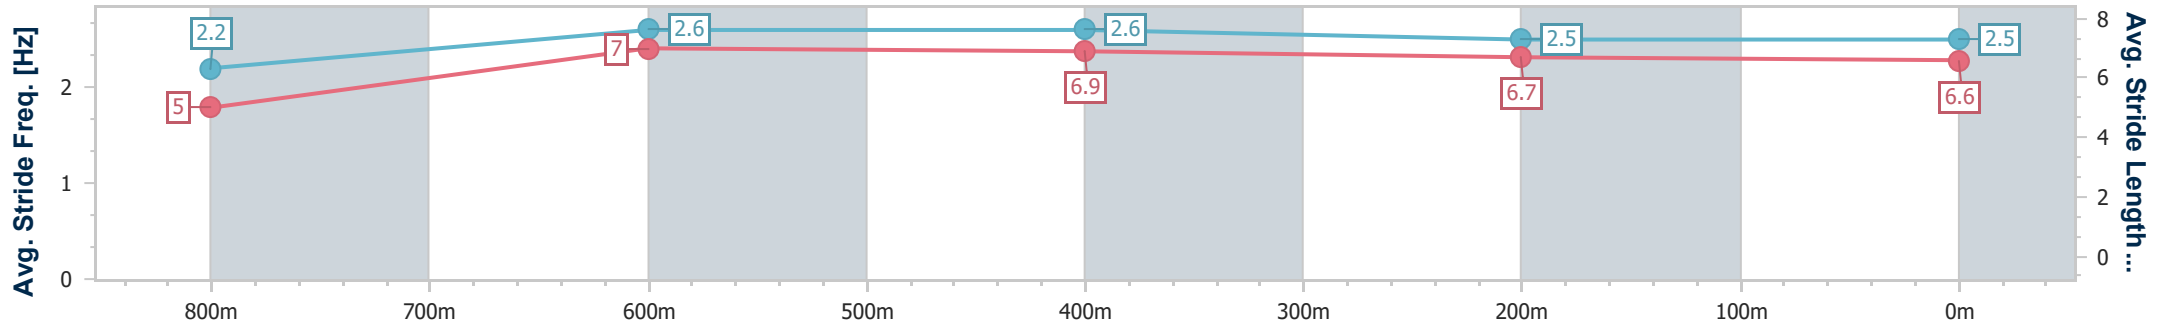

Toowoomba QLD Professional  
Race 4: GERRY BROWN'S SHELVING & STORAGE Class 1  
Handicap - 870m

28 March 2024 - 16:29

Track Rating: Soft 7, Weather: Fine, Rail Position: True

Section	Overall	800m	600m	400m	200m
Section Times	0:52.49 [9] (0:06.26)	0:46.23 [7] (0:10.92)	0:35.31 [6] (0:11.28)	0:24.03 [6] (0:11.56)	0:12.47 [5] (0:12.47)
Average Speed [km/h]	41.0	66.5	65.9	63.9	57.8
Top Speed [km/h]	62.9	68.4	68.0	65.1	61.3
Avg. Dist. to Rail [m]	10.0	6.9	6.1	7.4	6.4
Avg. Stride Freq. [Hz]	2.5	2.6	2.5	2.5	2.3
Avg. Stride Length [m]	4.5	7.2	7.2	7.2	7.0

- [ ] Ranking at each section and finish
- .-.- No data available at this section
- NA No data available

Horse/Jockey Name	Calico County
Final Rank	10
Fastest Section Time (Section)	0:06.34 (Overall)
Top Speed [km/h] (Section)	66.9 (800m)
Race State	Finished

Toowoomba QLD Professional  
Race 4: GERRY BROWN'S SHELVING & STORAGE Class 1  
Handicap - 870m

28 March 2024 - 16:29

Track Rating: Soft 7, Weather: Fine, Rail Position: True

Section	Overall	800m	600m	400m	200m
Section Times	0:52.82 [10] (0:06.34)	0:46.48 [8] (0:11.15)	0:35.33 [10] (0:11.32)	0:24.01 [9] (0:11.88)	0:12.13 [11] (0:12.13)
Average Speed [km/h]	40.1	65.1	64.5	61.2	59.3
Top Speed [km/h]	58.4	66.9	66.5	62.7	61.5
Avg. Dist. to Rail [m]	6.1	4.5	3.1	2.2	3.2
Avg. Stride Freq. [Hz]	2.2	2.6	2.6	2.5	2.5
Avg. Stride Length [m]	5.0	7.0	6.9	6.7	6.6