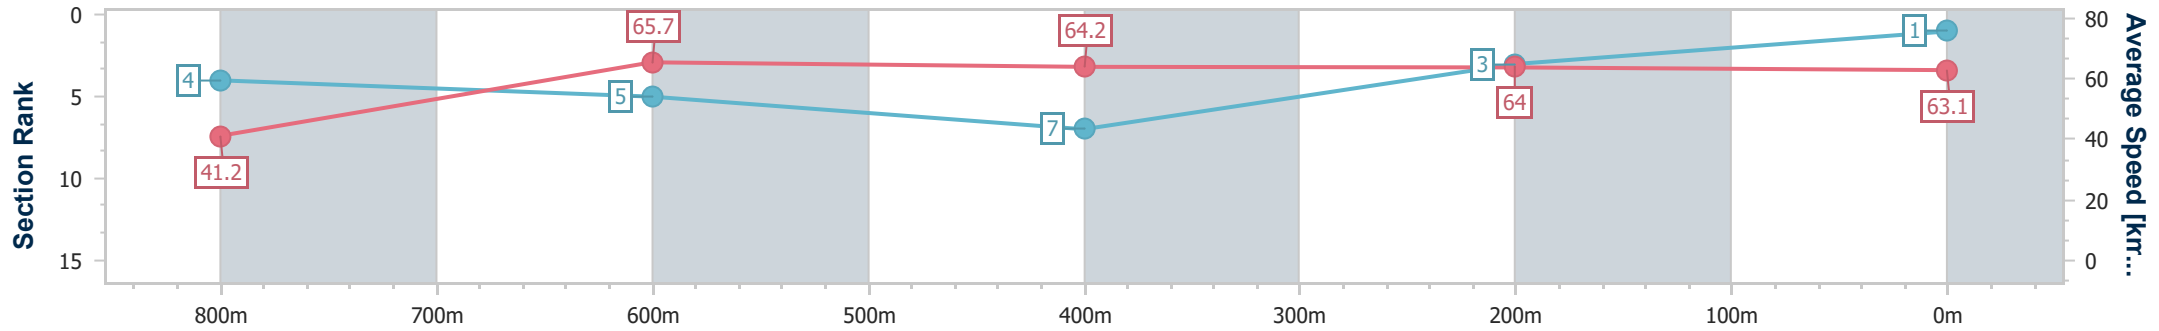

28 March 2024 - 16:29

Track Rating: Soft 7, Weather: Fine, Rail Position: True

Section	Overall	800m	600m	400m	200m
Section Times	0:51.21 [1] (0:06.19)	0:45.02 [4] (0:10.99)	0:34.03 [5] (0:11.34)	0:22.69 [7] (0:11.27)	0:11.42 [3] (0:11.42)
Average Speed [km/h]	41.2	65.7	64.2	64.0	63.1
Top Speed [km/h]	60.6	68.3	66.1	65.6	64.4
Avg. Dist. to Rail [m]	3.4	3.4	1.9	0.7	1.8
Avg. Stride Freq. [Hz]	2.2	2.5	2.4	2.4	2.4
Avg. Stride Length [m]	5.2	7.5	7.4	7.3	7.4