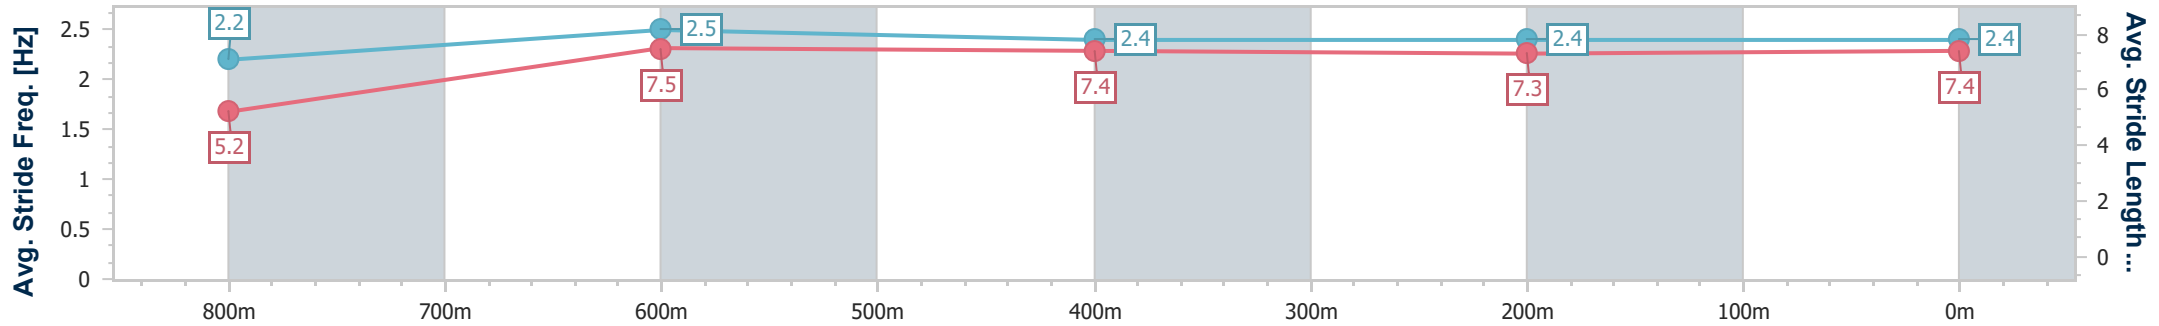

28 March 2024 - 16:29

Track Rating: Soft 7, Weather: Fine, Rail Position: True

Section	Overall	800m	600m	400m	200m
Section Times	0:51.21 [1] (0:06.19)	0:45.02 [4] (0:10.99)	0:34.03 [5] (0:11.34)	0:22.69 [7] (0:11.27)	0:11.42 [3] (0:11.42)
Average Speed [km/h]	41.2	65.7	64.2	64.0	63.1
Top Speed [km/h]	60.6	68.3	66.1	65.6	64.4
Avg. Dist. to Rail [m]	3.4	3.4	1.9	0.7	1.8
Avg. Stride Freq. [Hz]	2.2	2.5	2.4	2.4	2.4
Avg. Stride Length [m]	5.2	7.5	7.4	7.3	7.4