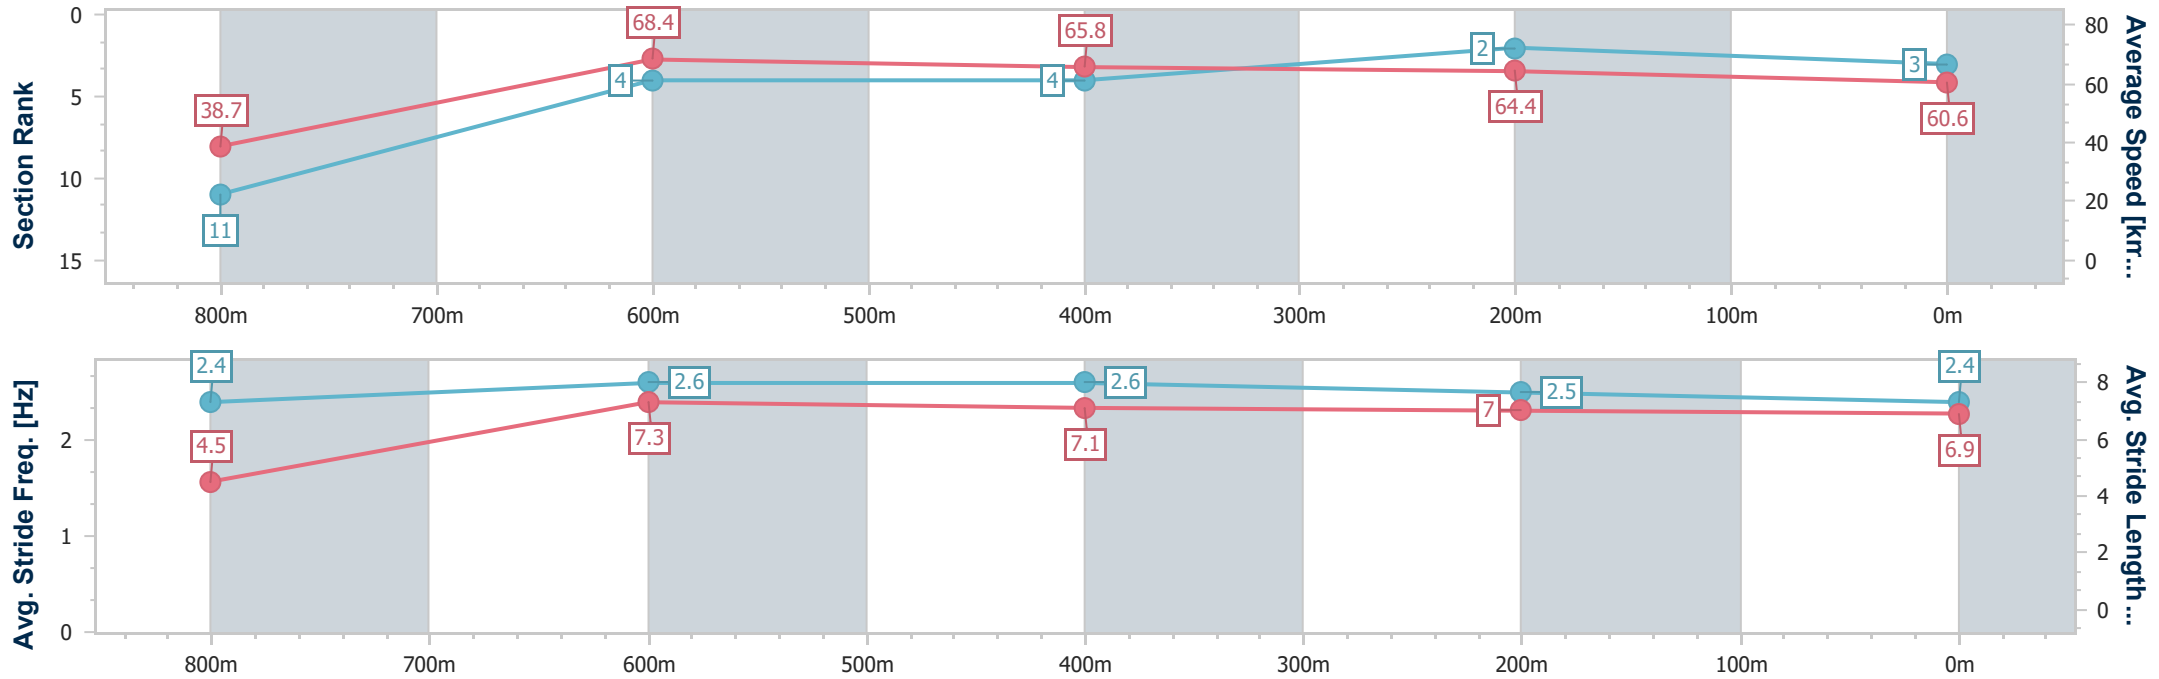

- [ ] Ranking at each section and finish
- .-.- No data available at this section
- NA No data available

Horse/Jockey Name	Dear Prudence
Final Rank	3
Fastest Section Time (Section)	0:06.53 (Overall)
Top Speed [km/h] (Section)	70.5 (800m)
Race State	Finished

Toowoomba QLD Professional  
Race 4: GERRY BROWN'S SHELVING & STORAGE Class 1  
Handicap - 870m

28 March 2024 - 16:29

Track Rating: Soft 7, Weather: Fine, Rail Position: True

Section	Overall	800m	600m	400m	200m
Section Times	0:51.62 [3] (0:06.53)	0:45.09 [11] (0:10.63)	0:34.46 [4] (0:11.19)	0:23.27 [4] (0:11.36)	0:11.91 [2] (0:11.91)
Average Speed [km/h]	38.7	68.4	65.8	64.4	60.6
Top Speed [km/h]	63.0	70.5	68.0	65.8	64.3
Avg. Dist. to Rail [m]	6.6	4.3	4.1	5.0	5.1
Avg. Stride Freq. [Hz]	2.4	2.6	2.6	2.5	2.4
Avg. Stride Length [m]	4.5	7.3	7.1	7.0	6.9