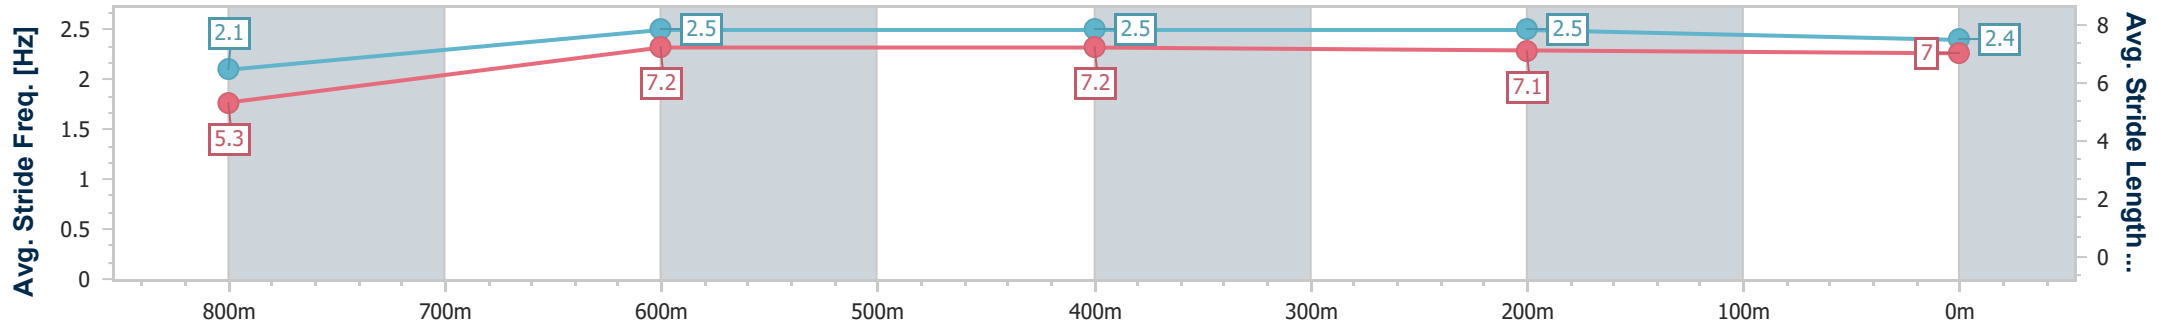

Toowoomba QLD Professional  
Race 4: GERRY BROWN'S SHELVING & STORAGE Class 1  
Handicap - 870m

28 March 2024 - 16:29

Track Rating: Soft 7, Weather: Fine, Rail Position: True

Section	Overall	800m	600m	400m	200m
Section Times	0:52.20 [7] (0:06.24)	0:45.96 [6] (0:11.17)	0:34.79 [9] (0:11.41)	0:23.38 [10] (0:11.61)	0:11.77 [9]
Average Speed [km/h]	40.7	64.5	63.7	62.2	61.0
Top Speed [km/h]	61.2	65.5	65.1	63.8	62.5
Avg. Dist. to Rail [m]	0.9	1.7	1.7	0.8	1.3
Avg. Stride Freq. [Hz]	2.3	2.6	2.6	2.5	2.4
Avg. Stride Length [m]	4.9	6.9	7.0	6.9	7.0

- [ ] Ranking at each section and finish
- .-.- No data available at this section
- NA No data available

Horse/Jockey Name	Red Nebula
Final Rank	8
Fastest Section Time (Section)	0:06.38 (Overall)
Top Speed [km/h] (Section)	65.2 (800m)
Race State	Finished

Toowoomba QLD Professional  
Race 4: GERRY BROWN'S SHELVING & STORAGE Class 1  
Handicap - 870m

28 March 2024 - 16:29

Track Rating: Soft 7, Weather: Fine, Rail Position: True

Section	Overall	800m	600m	400m	200m
Section Times	0:52.41 [8] (0:06.38)	0:46.03 [9] (0:11.26)	0:34.77 [11] (0:11.46)	0:23.31 [11] (0:11.47)	0:11.84 [10] (0:11.84)
Average Speed [km/h]	39.9	64.0	63.4	63.7	60.7
Top Speed [km/h]	60.5	65.2	64.5	64.8	63.6
Avg. Dist. to Rail [m]	4.4	2.8	1.1	4.8	5.8
Avg. Stride Freq. [Hz]	2.1	2.5	2.5	2.5	2.4
Avg. Stride Length [m]	5.3	7.2	7.2	7.1	7.0