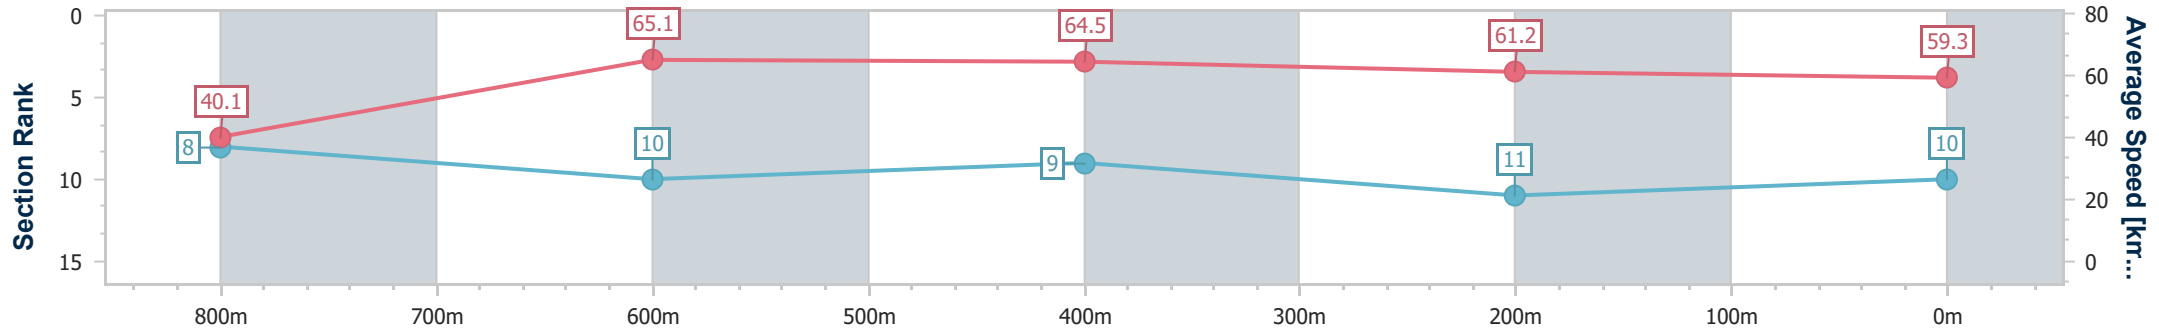

Toowoomba QLD Professional  
Race 4: GERRY BROWN'S SHELVING & STORAGE Class 1  
Handicap - 870m

28 March 2024 - 16:29

Track Rating: Soft 7, Weather: Fine, Rail Position: True

Section	Overall	800m	600m	400m	200m
Section Times	0:52.49 [9] (0:06.26)	0:46.23 [7] (0:10.92)	0:35.31 [6] (0:11.28)	0:24.03 [6] (0:11.56)	0:12.47 [5] (0:12.47)
Average Speed [km/h]	41.0	66.5	65.9	63.9	57.8
Top Speed [km/h]	62.9	68.4	68.0	65.1	61.3
Avg. Dist. to Rail [m]	10.0	6.9	6.1	7.4	6.4
Avg. Stride Freq. [Hz]	2.5	2.6	2.5	2.5	2.3
Avg. Stride Length [m]	4.5	7.2	7.2	7.2	7.0

- [ ] Ranking at each section and finish
- .-.- No data available at this section
- NA No data available

Horse/Jockey Name	Calico County
Final Rank	10
Fastest Section Time (Section)	0:06.34 (Overall)
Top Speed [km/h] (Section)	66.9 (800m)
Race State	Finished

Toowoomba QLD Professional  
Race 4: GERRY BROWN'S SHELVING & STORAGE Class 1  
Handicap - 870m

28 March 2024 - 16:29

Track Rating: Soft 7, Weather: Fine, Rail Position: True

Section	Overall	800m	600m	400m	200m
Section Times	0:52.82 [10] (0:06.34)	0:46.48 [8] (0:11.15)	0:35.33 [10] (0:11.32)	0:24.01 [9] (0:11.88)	0:12.13 [11] (0:12.13)
Average Speed [km/h]	40.1	65.1	64.5	61.2	59.3
Top Speed [km/h]	58.4	66.9	66.5	62.7	61.5
Avg. Dist. to Rail [m]	6.1	4.5	3.1	2.2	3.2
Avg. Stride Freq. [Hz]	2.2	2.6	2.6	2.5	2.5
Avg. Stride Length [m]	5.0	7.0	6.9	6.7	6.6