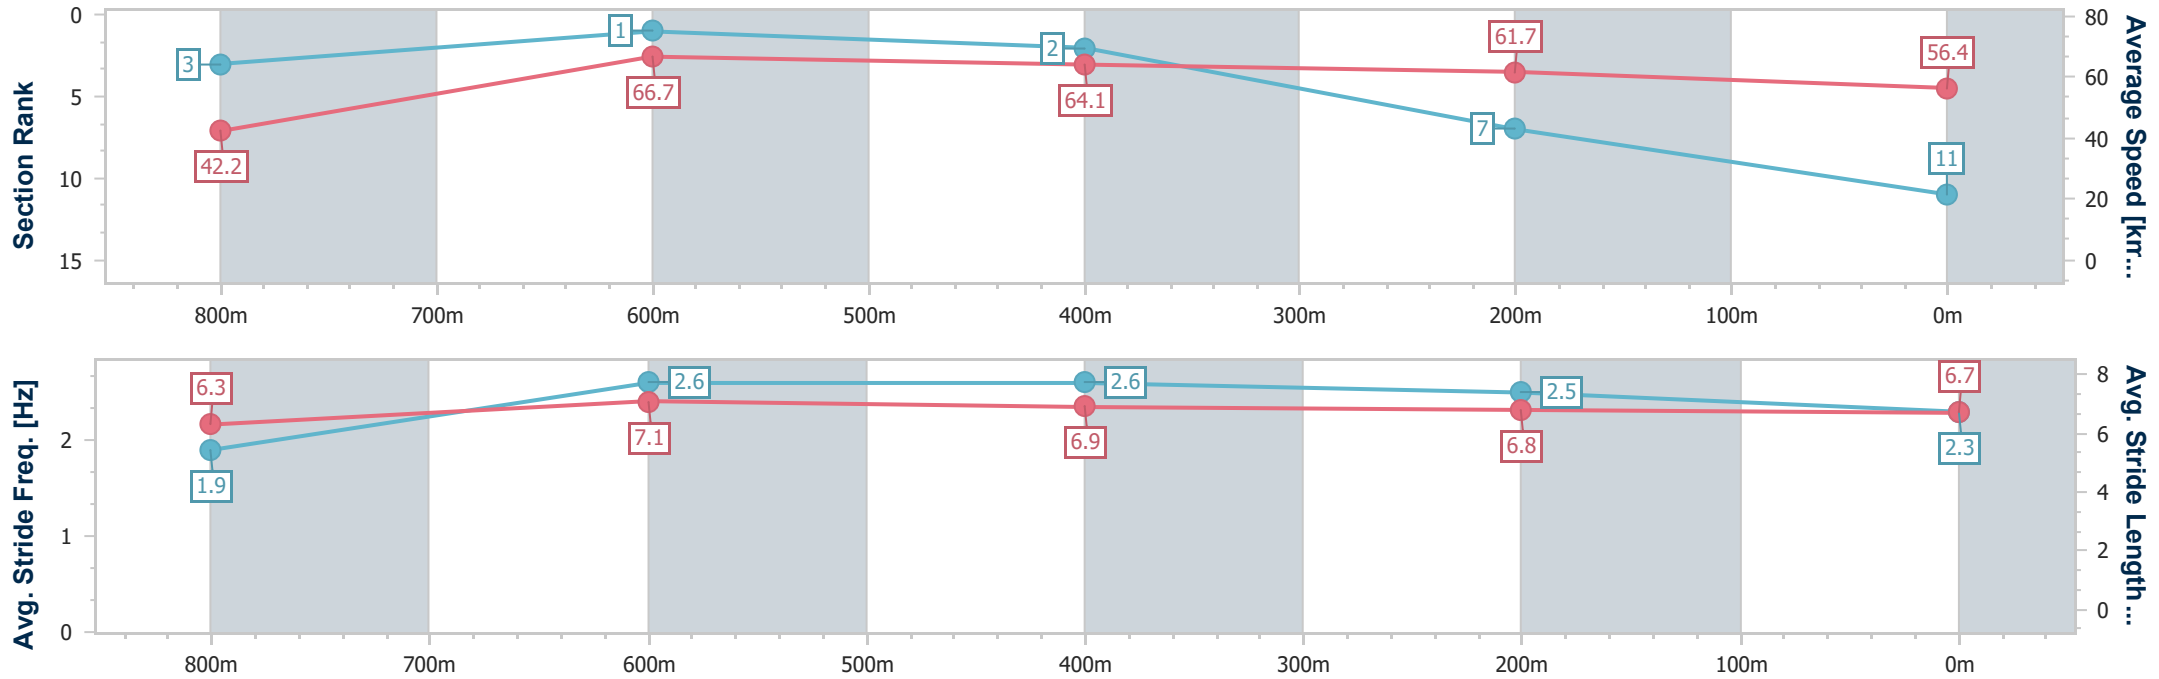

Toowoomba QLD Professional  
Race 4: GERRY BROWN'S SHELVING & STORAGE Class 1  
Handicap - 870m

28 March 2024 - 16:29

Track Rating: Soft 7, Weather: Fine, Rail Position: True

Section	Overall	800m	600m	400m	200m
Section Times	0:52.82 [10] (0:06.34)	0:46.48 [8] (0:11.15)	0:35.33 [10] (0:11.32)	0:24.01 [9] (0:11.88)	0:12.13 [11] (0:12.13)
Average Speed [km/h]	40.1	65.1	64.5	61.2	59.3
Top Speed [km/h]	58.4	66.9	66.5	62.7	61.5
Avg. Dist. to Rail [m]	6.1	4.5	3.1	2.2	3.2
Avg. Stride Freq. [Hz]	2.2	2.6	2.6	2.5	2.5
Avg. Stride Length [m]	5.0	7.0	6.9	6.7	6.6

- [ ] Ranking at each section and finish
- .-.- No data available at this section
- NA No data available

Horse/Jockey Name	Arabian Fox
Final Rank	11
Fastest Section Time (Section)	0:06.03 (Overall)
Top Speed [km/h] (Section)	67.8 (600m)
Race State	Finished

Toowoomba QLD Professional  
Race 4: GERRY BROWN'S SHELVING & STORAGE Class 1  
Handicap - 870m

28 March 2024 - 16:29

Track Rating: Soft 7, Weather: Fine, Rail Position: True

Section	Overall	800m	600m	400m	200m
Section Times	0:52.91 [11] (0:06.03)	0:46.88 [3] (0:10.85)	0:36.03 [1] (0:11.45)	0:24.58 [2] (0:11.82)	0:12.76 [7] (0:12.76)
Average Speed [km/h]	42.2	66.7	64.1	61.7	56.4
Top Speed [km/h]	62.0	67.6	67.8	62.8	59.9
Avg. Dist. to Rail [m]	4.4	4.0	3.8	2.5	1.7
Avg. Stride Freq. [Hz]	1.9	2.6	2.6	2.5	2.3
Avg. Stride Length [m]	6.3	7.1	6.9	6.8	6.7

- [ ] Ranking at each section and finish
- .-.- No data available at this section
- NA No data available