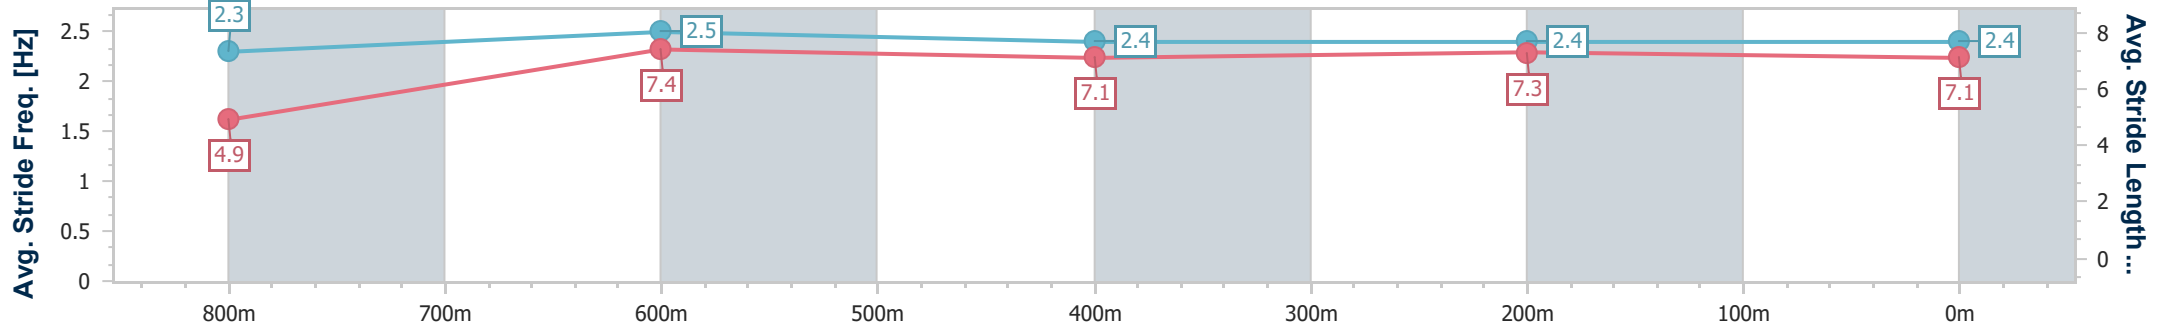

- [ ] Ranking at each section and finish
- .-.- No data available at this section
- NA No data available

Horse/Jockey Name	Tricketeer
Final Rank	4
Fastest Section Time (Section)	0:06.20 (Overall)
Top Speed [km/h] (Section)	67.2 (800m)
Race State	Finished

Toowoomba QLD Professional  
Race 4: GERRY BROWN'S SHELVING & STORAGE Class 1  
Handicap - 870m

28 March 2024 - 16:29

Track Rating: Soft 7, Weather: Fine, Rail Position: True

Section	Overall	800m	600m	400m	200m
Section Times	0:51.86 [4] (0:06.20)	0:45.66 [5] (0:11.01)	0:34.65 [7] (0:11.45)	0:23.20 [8] (0:11.50)	0:11.70 [8] (0:11.70)
Average Speed [km/h]	41.0	66.1	63.8	62.8	61.4
Top Speed [km/h]	62.3	67.2	67.1	63.5	63.2
Avg. Dist. to Rail [m]	6.8	4.9	2.8	0.6	0.6
Avg. Stride Freq. [Hz]	2.3	2.5	2.4	2.4	2.4
Avg. Stride Length [m]	4.9	7.4	7.1	7.3	7.1