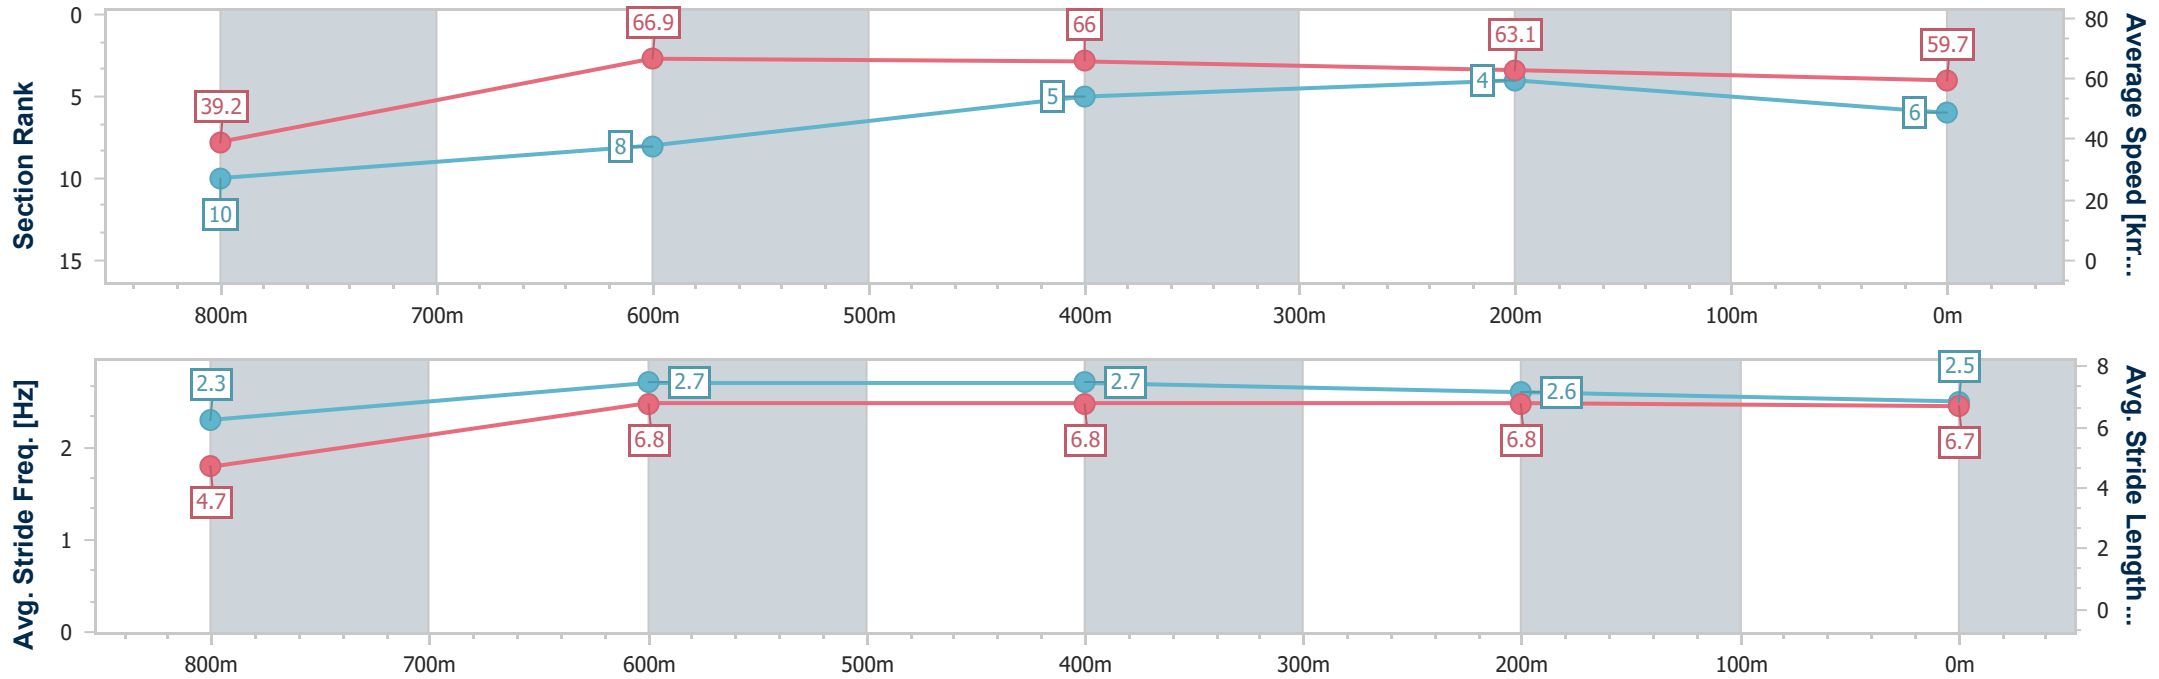

Toowoomba QLD Professional  
Race 4: GERRY BROWN'S SHELVING & STORAGE Class 1  
Handicap - 870m

28 March 2024 - 16:29

Track Rating: Soft 7, Weather: Fine, Rail Position: True

Section	Overall	800m	600m	400m	200m
Section Times	0:51.90 [5] (0:05.90)	0:46.00 [1] (0:11.06)	0:34.94 [2] (0:11.37)	0:23.57 [3] (0:11.72)	0:11.85 [6] (0:11.85)
Average Speed [km/h]	42.8	66.2	64.6	62.6	60.6
Top Speed [km/h]	62.5	67.6	66.8	63.5	62.0
Avg. Dist. to Rail [m]	8.7	6.9	4.4	4.6	4.7
Avg. Stride Freq. [Hz]	2.2	2.5	2.4	2.4	2.3
Avg. Stride Length [m]	5.4	7.5	7.4	7.3	7.4

- [ ] Ranking at each section and finish
- .-.- No data available at this section
- NA No data available

Horse/Jockey Name	Super Exceptional
Final Rank	6
Fastest Section Time (Section)	0:06.43 (Overall)
Top Speed [km/h] (Section)	68.4 (800m)
Race State	Finished

Toowoomba QLD Professional  
Race 4: GERRY BROWN'S SHELVING & STORAGE Class 1  
Handicap - 870m

28 March 2024 - 16:29

Track Rating: Soft 7, Weather: Fine, Rail Position: True

Section	Overall	800m	600m	400m	200m
Section Times	0:52.07 [6] (0:06.43)	0:45.64 [10] (0:10.82)	0:34.82 [8] (0:11.12)	0:23.70 [5] (0:11.61)	0:12.09 [4] (0:12.09)
Average Speed [km/h]	39.2	66.9	66.0	63.1	59.7
Top Speed [km/h]	61.9	68.4	68.3	64.5	60.6
Avg. Dist. to Rail [m]	5.2	3.1	3.7	5.4	4.9
Avg. Stride Freq. [Hz]	2.3	2.7	2.7	2.6	2.5
Avg. Stride Length [m]	4.7	6.8	6.8	6.8	6.7