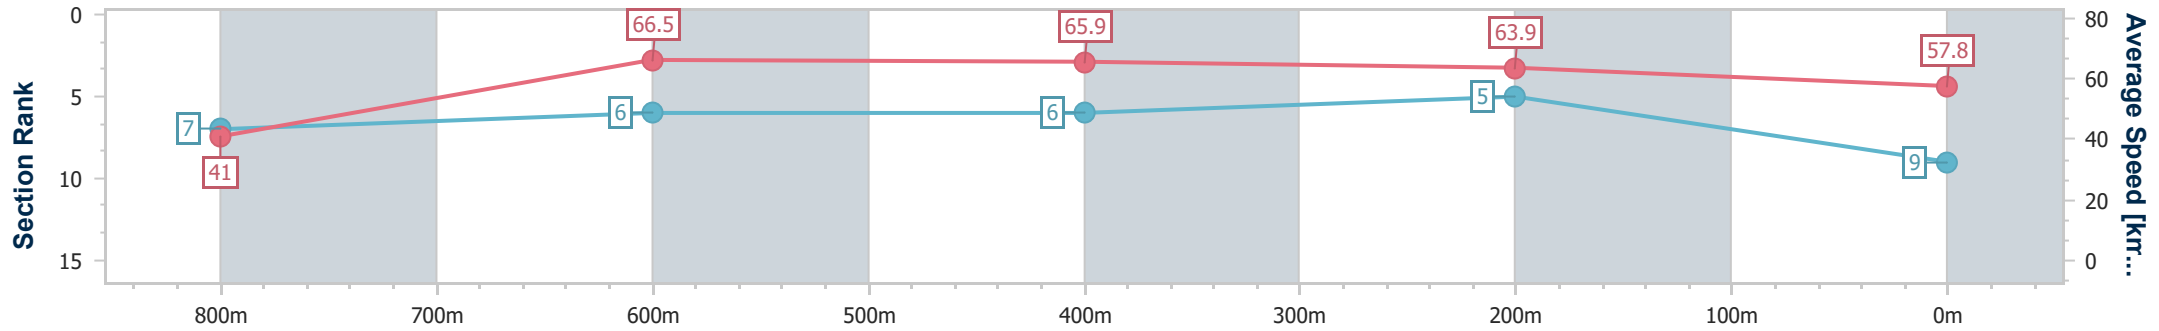

Toowoomba QLD Professional  
Race 4: GERRY BROWN'S SHELVING & STORAGE Class 1  
Handicap - 870m

28 March 2024 - 16:29

Track Rating: Soft 7, Weather: Fine, Rail Position: True

Section	Overall	800m	600m	400m	200m
Section Times	0:52.41 [8] (0:06.38)	0:46.03 [9] (0:11.26)	0:34.77 [11] (0:11.46)	0:23.31 [11] (0:11.47)	0:11.84 [10] (0:11.84)
Average Speed [km/h]	39.9	64.0	63.4	63.7	60.7
Top Speed [km/h]	60.5	65.2	64.5	64.8	63.6
Avg. Dist. to Rail [m]	4.4	2.8	1.1	4.8	5.8
Avg. Stride Freq. [Hz]	2.1	2.5	2.5	2.5	2.4
Avg. Stride Length [m]	5.3	7.2	7.2	7.1	7.0

- [ ] Ranking at each section and finish
- .-.- No data available at this section
- NA No data available

Horse/Jockey Name	Extremaarty
Final Rank	9
Fastest Section Time (Section)	0:06.26 (Overall)
Top Speed [km/h] (Section)	68.4 (800m)
Race State	Finished

Toowoomba QLD Professional  
Race 4: GERRY BROWN'S SHELVING & STORAGE Class 1  
Handicap - 870m

28 March 2024 - 16:29

Track Rating: Soft 7, Weather: Fine, Rail Position: True

Section	Overall	800m	600m	400m	200m
Section Times	0:52.49 [9] (0:06.26)	0:46.23 [7] (0:10.92)	0:35.31 [6] (0:11.28)	0:24.03 [6] (0:11.56)	0:12.47 [5] (0:12.47)
Average Speed [km/h]	41.0	66.5	65.9	63.9	57.8
Top Speed [km/h]	62.9	68.4	68.0	65.1	61.3
Avg. Dist. to Rail [m]	10.0	6.9	6.1	7.4	6.4
Avg. Stride Freq. [Hz]	2.5	2.6	2.5	2.5	2.3
Avg. Stride Length [m]	4.5	7.2	7.2	7.2	7.0