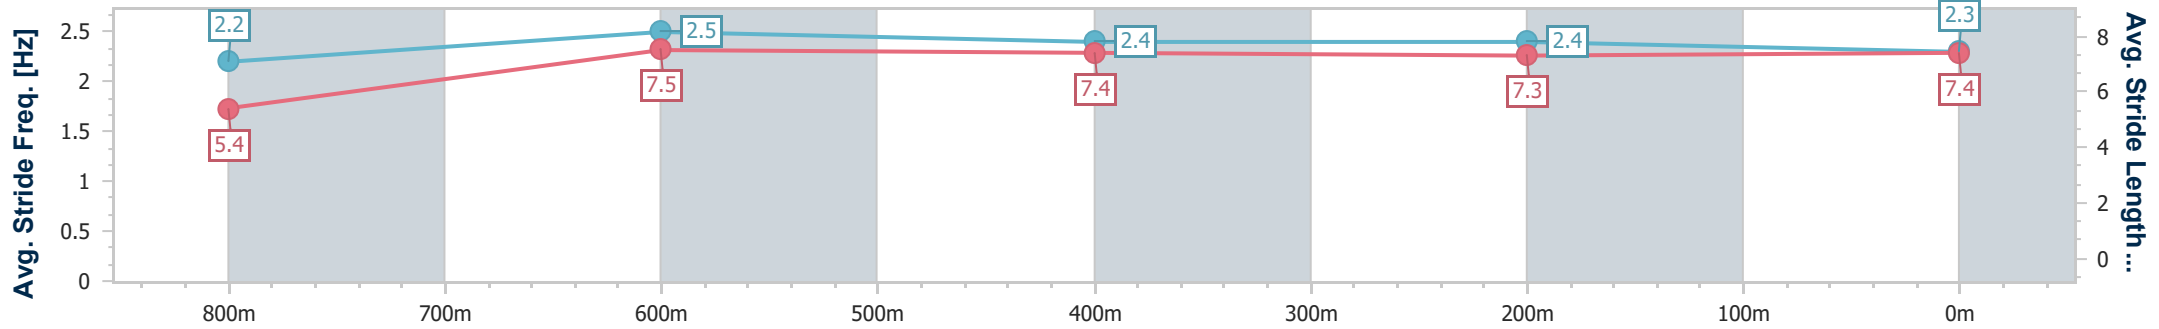

Toowoomba QLD Professional  
Race 4: GERRY BROWN'S SHELVING & STORAGE Class 1  
Handicap - 870m

28 March 2024 - 16:29

Track Rating: Soft 7, Weather: Fine, Rail Position: True

Section	Overall	800m	600m	400m	200m
Section Times	0:51.86 [4] (0:06.20)	0:45.66 [5] (0:11.01)	0:34.65 [7] (0:11.45)	0:23.20 [8] (0:11.50)	0:11.70 [8] (0:11.70)
Average Speed [km/h]	41.0	66.1	63.8	62.8	61.4
Top Speed [km/h]	62.3	67.2	67.1	63.5	63.2
Avg. Dist. to Rail [m]	6.8	4.9	2.8	0.6	0.6
Avg. Stride Freq. [Hz]	2.3	2.5	2.4	2.4	2.4
Avg. Stride Length [m]	4.9	7.4	7.1	7.3	7.1

- [ ] Ranking at each section and finish
- .-.- No data available at this section
- NA No data available

Horse/Jockey Name	Inatick
Final Rank	5
Fastest Section Time (Section)	0:05.90 (Overall)
Top Speed [km/h] (Section)	67.6 (800m)
Race State	Finished

Toowoomba QLD Professional  
Race 4: GERRY BROWN'S SHELVING & STORAGE Class 1  
Handicap - 870m

28 March 2024 - 16:29

Track Rating: Soft 7, Weather: Fine, Rail Position: True

Section	Overall	800m	600m	400m	200m
Section Times	0:51.90 [5] (0:05.90)	0:46.00 [1] (0:11.06)	0:34.94 [2] (0:11.37)	0:23.57 [3] (0:11.72)	0:11.85 [6] (0:11.85)
Average Speed [km/h]	42.8	66.2	64.6	62.6	60.6
Top Speed [km/h]	62.5	67.6	66.8	63.5	62.0
Avg. Dist. to Rail [m]	8.7	6.9	4.4	4.6	4.7
Avg. Stride Freq. [Hz]	2.2	2.5	2.4	2.4	2.3
Avg. Stride Length [m]	5.4	7.5	7.4	7.3	7.4