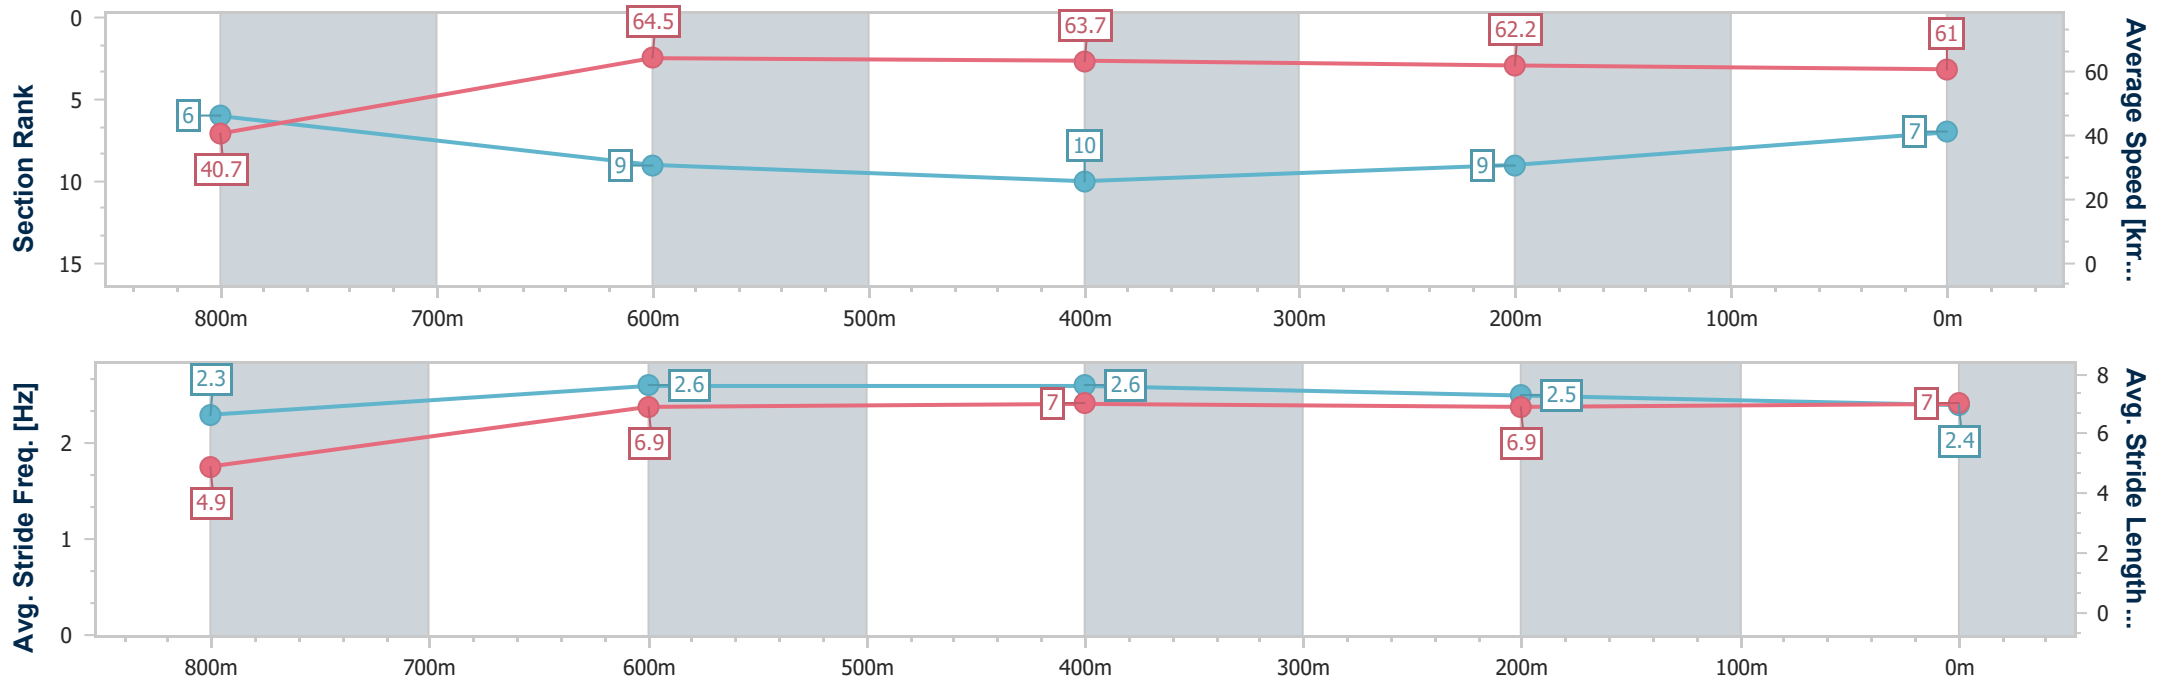

Toowoomba QLD Professional  
Race 4: GERRY BROWN'S SHELVING & STORAGE Class 1  
Handicap - 870m

28 March 2024 - 16:29

Track Rating: Soft 7, Weather: Fine, Rail Position: True

Section	Overall	800m	600m	400m	200m
Section Times	0:52.07 [6] (0:06.43)	0:45.64 [10] (0:10.82)	0:34.82 [8] (0:11.12)	0:23.70 [5] (0:11.61)	0:12.09 [4] (0:12.09)
Average Speed [km/h]	39.2	66.9	66.0	63.1	59.7
Top Speed [km/h]	61.9	68.4	68.3	64.5	60.6
Avg. Dist. to Rail [m]	5.2	3.1	3.7	5.4	4.9
Avg. Stride Freq. [Hz]	2.3	2.7	2.7	2.6	2.5
Avg. Stride Length [m]	4.7	6.8	6.8	6.8	6.7

- [ ] Ranking at each section and finish
- .-.- No data available at this section
- NA No data available

Horse/Jockey Name	My Moses
Final Rank	7
Fastest Section Time (Section)	0:06.24 (Overall)
Top Speed [km/h] (Section)	65.5 (800m)
Race State	Finished

Toowoomba QLD Professional  
Race 4: GERRY BROWN'S SHELVING & STORAGE Class 1  
Handicap - 870m

28 March 2024 - 16:29

Track Rating: Soft 7, Weather: Fine, Rail Position: True

Section	Overall	800m	600m	400m	200m
Section Times	0:52.20 [7] (0:06.24)	0:45.96 [6] (0:11.17)	0:34.79 [9] (0:11.41)	0:23.38 [10] (0:11.61)	0:11.77 [9]
Average Speed [km/h]	40.7	64.5	63.7	62.2	61.0
Top Speed [km/h]	61.2	65.5	65.1	63.8	62.5
Avg. Dist. to Rail [m]	0.9	1.7	1.7	0.8	1.3
Avg. Stride Freq. [Hz]	2.3	2.6	2.6	2.5	2.4
Avg. Stride Length [m]	4.9	6.9	7.0	6.9	7.0