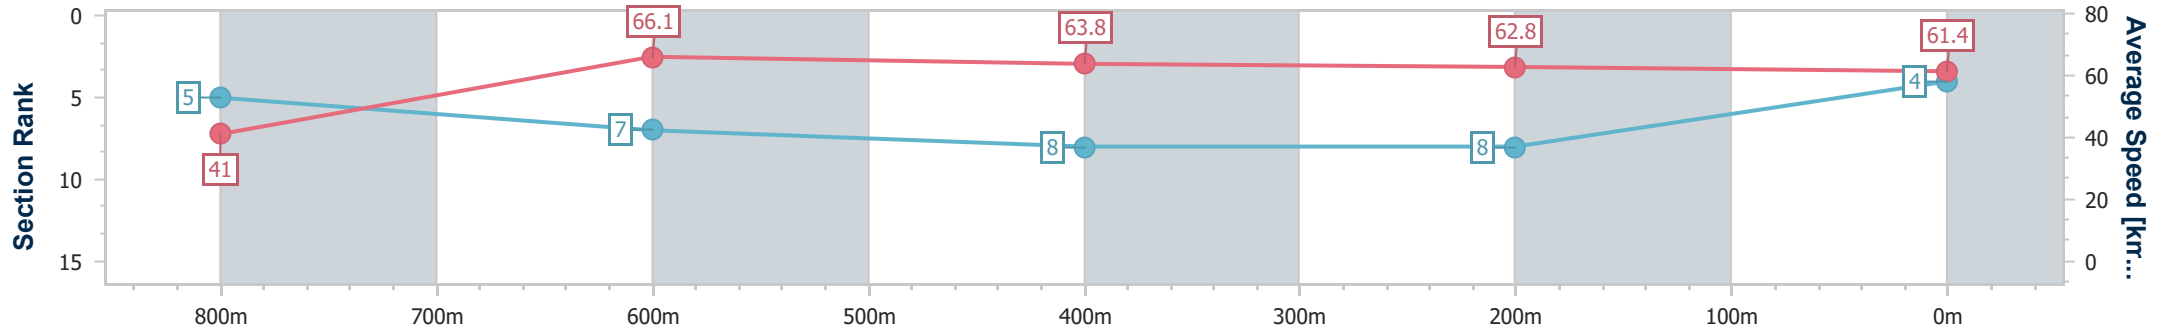

- [ ] Ranking at each section and finish
- .-.- No data available at this section
- NA No data available

Horse/Jockey Name	Tricketeer
Final Rank	4
Fastest Section Time (Section)	0:06.20 (Overall)
Top Speed [km/h] (Section)	67.2 (800m)
Race State	Finished

Toowoomba QLD Professional  
Race 4: GERRY BROWN'S SHELVING & STORAGE Class 1  
Handicap - 870m

28 March 2024 - 16:29

Track Rating: Soft 7, Weather: Fine, Rail Position: True

Section	Overall	800m	600m	400m	200m
Section Times	0:51.86 [4] (0:06.20)	0:45.66 [5] (0:11.01)	0:34.65 [7] (0:11.45)	0:23.20 [8] (0:11.50)	0:11.70 [8] (0:11.70)
Average Speed [km/h]	41.0	66.1	63.8	62.8	61.4
Top Speed [km/h]	62.3	67.2	67.1	63.5	63.2
Avg. Dist. to Rail [m]	6.8	4.9	2.8	0.6	0.6
Avg. Stride Freq. [Hz]	2.3	2.5	2.4	2.4	2.4
Avg. Stride Length [m]	4.9	7.4	7.1	7.3	7.1