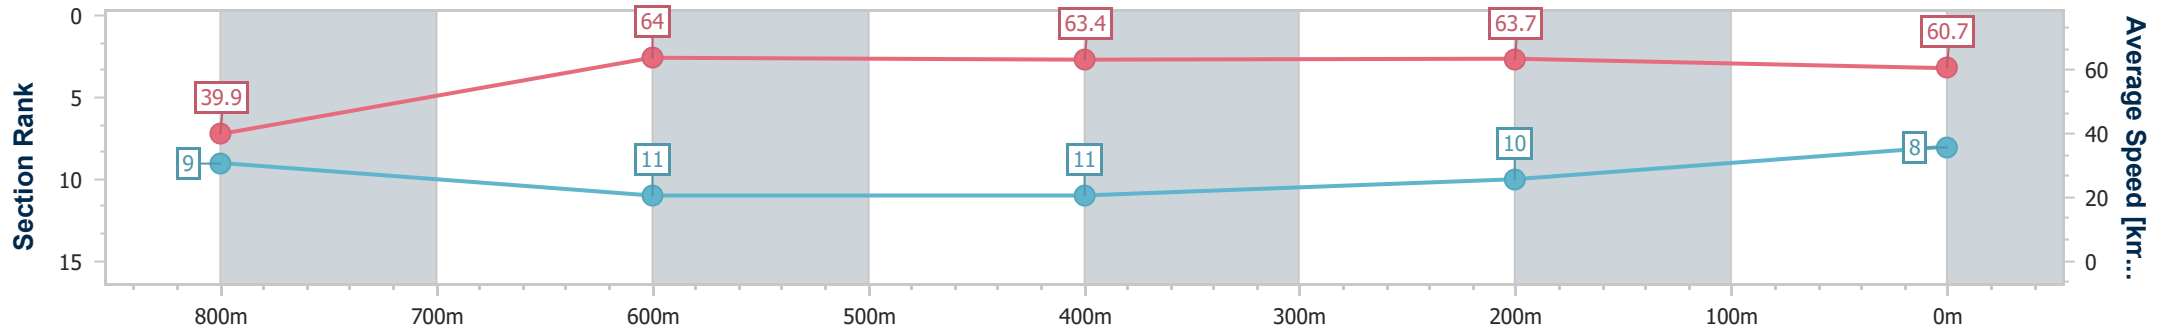

Toowoomba QLD Professional  
Race 4: GERRY BROWN'S SHELVING & STORAGE Class 1  
Handicap - 870m

28 March 2024 - 16:29

Track Rating: Soft 7, Weather: Fine, Rail Position: True

Section	Overall	800m	600m	400m	200m
Section Times	0:52.20 [7] (0:06.24)	0:45.96 [6] (0:11.17)	0:34.79 [9] (0:11.41)	0:23.38 [10] (0:11.61)	0:11.77 [9]
Average Speed [km/h]	40.7	64.5	63.7	62.2	61.0
Top Speed [km/h]	61.2	65.5	65.1	63.8	62.5
Avg. Dist. to Rail [m]	0.9	1.7	1.7	0.8	1.3
Avg. Stride Freq. [Hz]	2.3	2.6	2.6	2.5	2.4
Avg. Stride Length [m]	4.9	6.9	7.0	6.9	7.0

- [ ] Ranking at each section and finish
- .-.- No data available at this section
- NA No data available

Horse/Jockey Name	Red Nebula
Final Rank	8
Fastest Section Time (Section)	0:06.38 (Overall)
Top Speed [km/h] (Section)	65.2 (800m)
Race State	Finished

Toowoomba QLD Professional  
Race 4: GERRY BROWN'S SHELVING & STORAGE Class 1  
Handicap - 870m

28 March 2024 - 16:29

Track Rating: Soft 7, Weather: Fine, Rail Position: True

Section	Overall	800m	600m	400m	200m
Section Times	0:52.41 [8] (0:06.38)	0:46.03 [9] (0:11.26)	0:34.77 [11] (0:11.46)	0:23.31 [11] (0:11.47)	0:11.84 [10] (0:11.84)
Average Speed [km/h]	39.9	64.0	63.4	63.7	60.7
Top Speed [km/h]	60.5	65.2	64.5	64.8	63.6
Avg. Dist. to Rail [m]	4.4	2.8	1.1	4.8	5.8
Avg. Stride Freq. [Hz]	2.1	2.5	2.5	2.5	2.4
Avg. Stride Length [m]	5.3	7.2	7.2	7.1	7.0