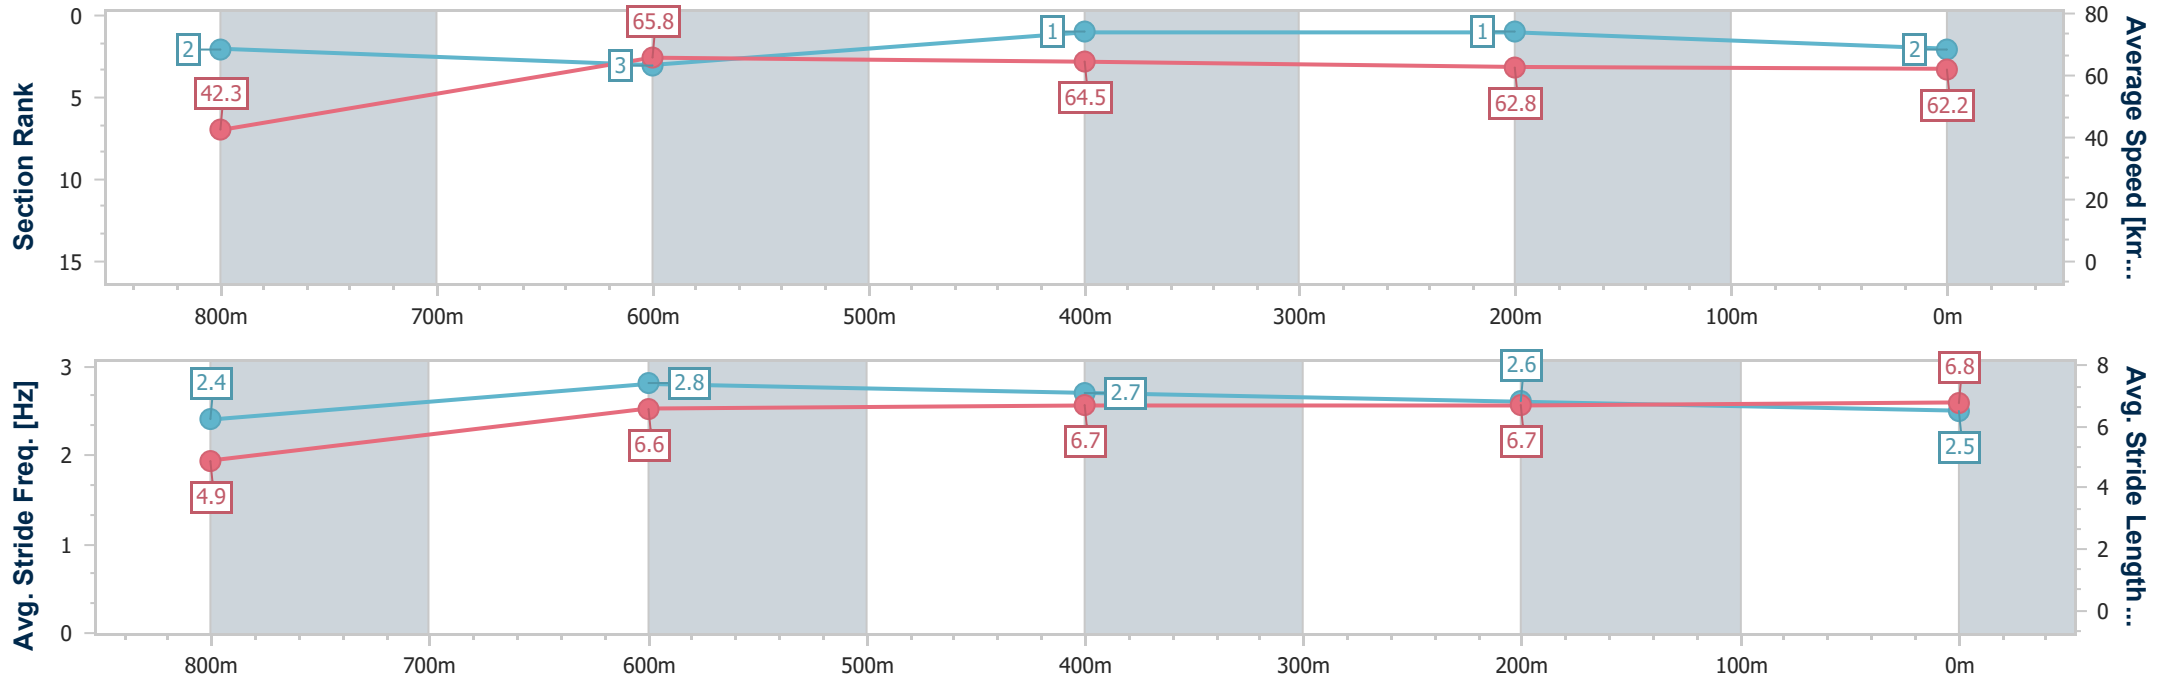

28 March 2024 - 16:29

Track Rating: Soft 7, Weather: Fine, Rail Position: True

Section	Overall	800m	600m	400m	200m
Section Times	0:51.21 [1] (0:06.19)	0:45.02 [4] (0:10.99)	0:34.03 [5] (0:11.34)	0:22.69 [7] (0:11.27)	0:11.42 [3] (0:11.42)
Average Speed [km/h]	41.2	65.7	64.2	64.0	63.1
Top Speed [km/h]	60.6	68.3	66.1	65.6	64.4
Avg. Dist. to Rail [m]	3.4	3.4	1.9	0.7	1.8
Avg. Stride Freq. [Hz]	2.2	2.5	2.4	2.4	2.4
Avg. Stride Length [m]	5.2	7.5	7.4	7.3	7.4

- [ ] Ranking at each section and finish
- .-.- No data available at this section
- NA No data available

Horse/Jockey Name	Tisani Emperor
Final Rank	2
Fastest Section Time (Section)	0:06.00 (Overall)
Top Speed [km/h] (Section)	67.2 (800m)
Race State	Finished

Toowoomba QLD Professional  
Race 4: GERRY BROWN'S SHELVING & STORAGE Class 1  
Handicap - 870m

28 March 2024 - 16:29

Track Rating: Soft 7, Weather: Fine, Rail Position: True

Section	Overall	800m	600m	400m	200m
Section Times	0:51.25 [2] (0:06.00)	0:45.25 [2] (0:10.98)	0:34.27 [3] (0:11.26)	0:23.01 [1] (0:11.39)	0:11.62 [1] (0:11.62)
Average Speed [km/h]	42.3	65.8	64.5	62.8	62.2
Top Speed [km/h]	62.3	67.2	66.9	64.0	63.3
Avg. Dist. to Rail [m]	3.7	3.3	1.1	0.7	0.4
Avg. Stride Freq. [Hz]	2.4	2.8	2.7	2.6	2.5
Avg. Stride Length [m]	4.9	6.6	6.7	6.7	6.8