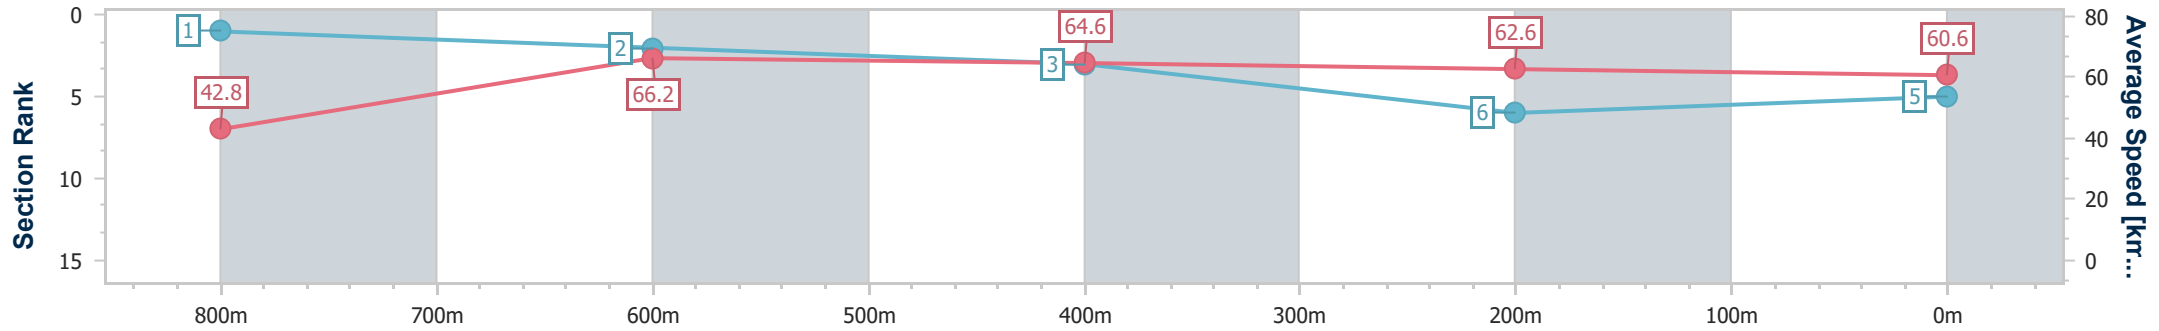

- [ ] Ranking at each section and finish
- .-.- No data available at this section
- NA No data available

Horse/Jockey Name	Inatick
Final Rank	5
Fastest Section Time (Section)	0:05.90 (Overall)
Top Speed [km/h] (Section)	67.6 (800m)
Race State	Finished

Toowoomba QLD Professional  
Race 4: GERRY BROWN'S SHELVING & STORAGE Class 1  
Handicap - 870m

28 March 2024 - 16:29

Track Rating: Soft 7, Weather: Fine, Rail Position: True

Section	Overall	800m	600m	400m	200m
Section Times	0:51.90 [5] (0:05.90)	0:46.00 [1] (0:11.06)	0:34.94 [2] (0:11.37)	0:23.57 [3] (0:11.72)	0:11.85 [6] (0:11.85)
Average Speed [km/h]	42.8	66.2	64.6	62.6	60.6
Top Speed [km/h]	62.5	67.6	66.8	63.5	62.0
Avg. Dist. to Rail [m]	8.7	6.9	4.4	4.6	4.7
Avg. Stride Freq. [Hz]	2.2	2.5	2.4	2.4	2.3
Avg. Stride Length [m]	5.4	7.5	7.4	7.3	7.4