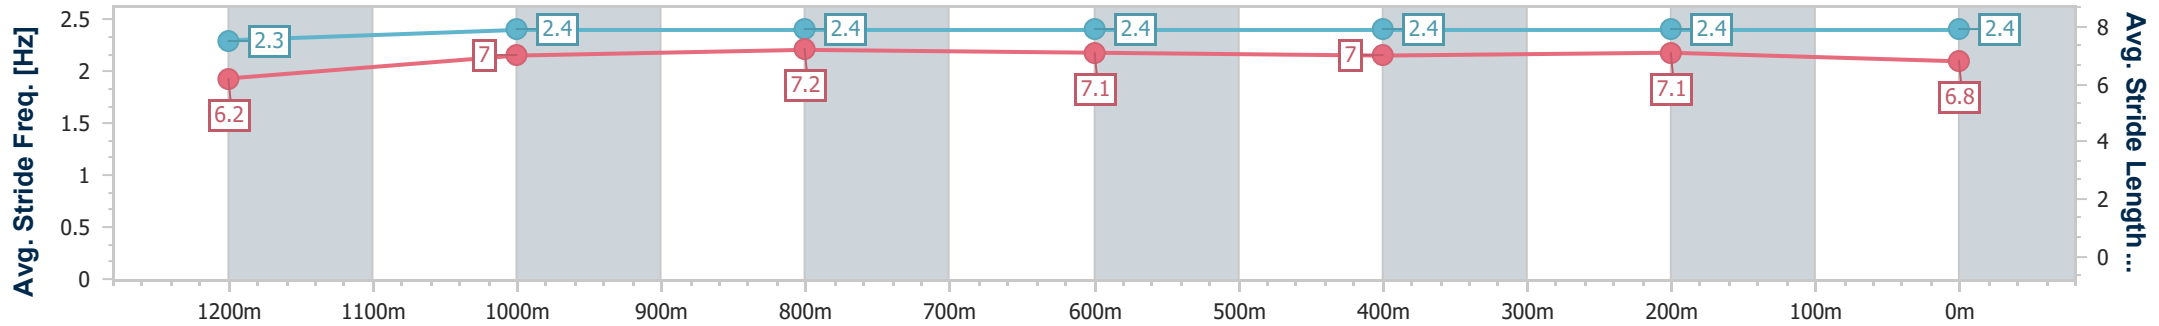

Horse/Jockey Name	Step On Fire
Final Rank	3
Fastest Section Time (Section)	0:11.43 (1000m)
Top Speed [km/h] (Section)	63.7 (1000m)
Race State	Finished

Sunshine Coast Poly Track QLD Professional
Race 6: SYMONS LAXON RACING BENCHMARK 58 Handicap - 1400m

31 March 2024 - 15:46

Track Rating: Synthetic, Weather: Overcast, Rail Position: True

Section	Overall	1200m	1000m	800m	600m	400m	200m
Section Times	1:24.96 [3] (0:14.17)	1:10.79 [7] (0:11.78)	0:59.01 [7] (0:11.43)	0:47.58 [7] (0:12.01)	0:35.57 [8] (0:11.74)	0:23.83 [8] (0:11.51)	0:12.32 [3] (0:12.32)
Average Speed [km/h]	51.0	61.6	62.9	60.8	62.0	62.8	58.1
Top Speed [km/h]	62.9	62.1	63.7	62.2	63.5	63.4	62.9
Avg. Dist. to Rail [m]	5.0	2.3	2.6	1.6	2.1	6.6	9.2
Avg. Stride Freq. [Hz]	2.3	2.4	2.4	2.4	2.4	2.4	2.4
Avg. Stride Length [m]	6.2	7.0	7.2	7.1	7.0	7.1	6.8

- [ ] Ranking at each section and finish
- -.-.- No data available at this section
- NA No data available