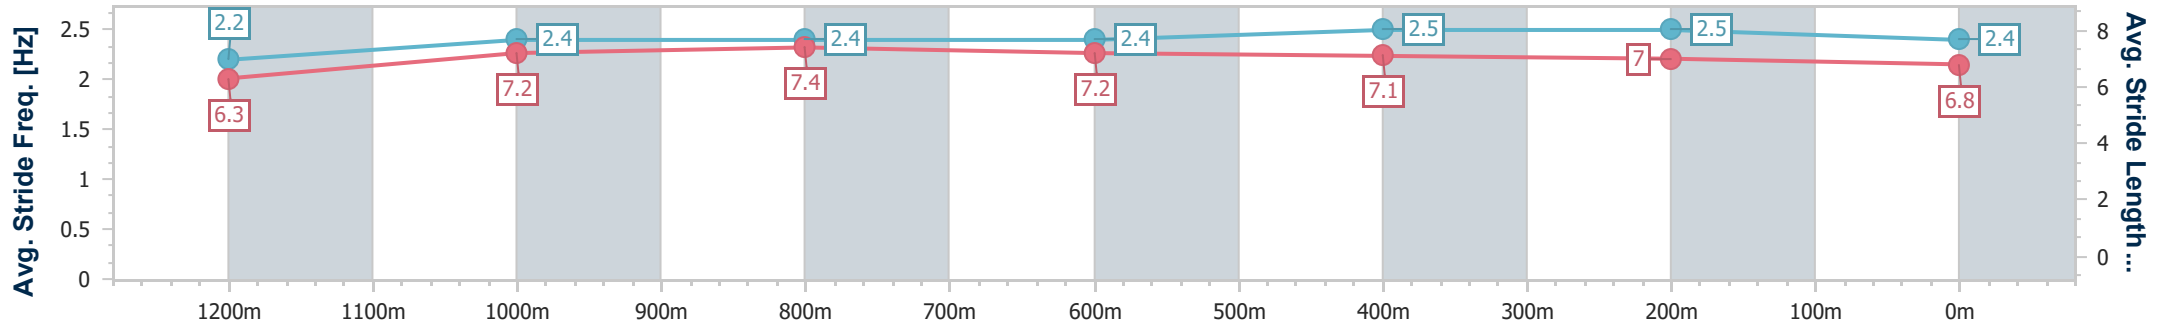

Horse/Jockey Name	Wassa
Final Rank	2
Fastest Section Time (Section)	0:11.29 (1000m)
Top Speed [km/h] (Section)	64.9 (1200m)
Race State	Finished

Sunshine Coast Poly Track QLD Professional
Race 6: SYMONS LAXON RACING BENCHMARK 58 Handicap - 1400m

31 March 2024 - 15:46

Track Rating: Synthetic, Weather: Overcast, Rail Position: True

Section	Overall	1200m	1000m	800m	600m	400m	200m
Section Times	1:24.53 [2] (0:14.50)	1:10.03 [8] (0:11.61)	0:58.42 [8] (0:11.29)	0:47.13 [8] (0:11.90)	0:35.23 [7] (0:11.66)	0:23.57 [4] (0:11.46)	0:12.11 [1] (0:12.11)
Average Speed [km/h]	49.9	62.6	63.7	61.6	63.2	62.8	59.4
Top Speed [km/h]	63.5	64.9	64.8	63.8	64.3	63.8	61.8
Avg. Dist. to Rail [m]	6.9	2.9	2.9	2.4	3.2	6.2	7.7
Avg. Stride Freq. [Hz]	2.2	2.4	2.4	2.4	2.5	2.5	2.4
Avg. Stride Length [m]	6.3	7.2	7.4	7.2	7.1	7.0	6.8

- [ ] Ranking at each section and finish
- -.-.- No data available at this section
- NA No data available