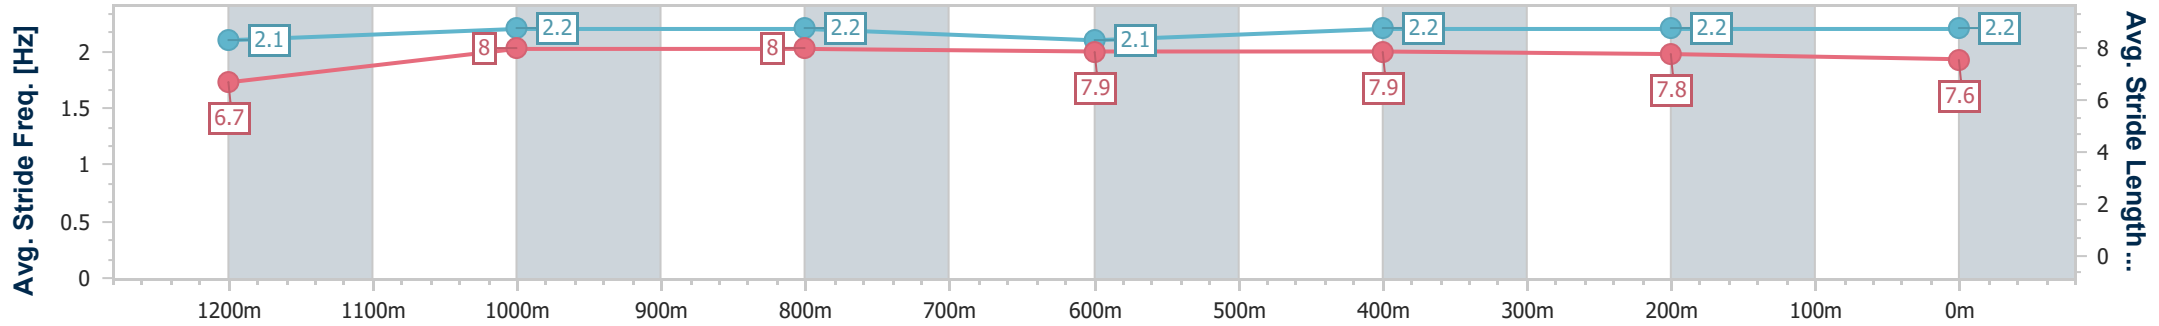

Horse/Jockey Name	Nightstick
Final Rank	1
Fastest Section Time (Section)	0:11.46 (400m)
Top Speed [km/h] (Section)	64.2 (1200m)
Race State	Finished

Sunshine Coast Poly Track QLD Professional
Race 6: SYMONS LAXON RACING BENCHMARK 58 Handicap - 1400m

31 March 2024 - 15:46

Track Rating: Synthetic, Weather: Overcast, Rail Position: True

Section	Overall	1200m	1000m	800m	600m	400m	200m
Section Times	1:24.32 [1] (0:14.07)	1:10.25 [5] (0:11.58)	0:58.67 [6] (0:11.53)	0:47.14 [6] (0:11.96)	0:35.18 [5] (0:11.87)	0:23.31 [5] (0:11.46)	0:11.85 [2] (0:11.85)
Average Speed [km/h]	51.4	62.7	62.4	60.6	61.0	62.9	60.6
Top Speed [km/h]	63.9	64.2	63.1	61.9	61.6	63.6	62.8
Avg. Dist. to Rail [m]	3.4	1.8	1.5	1.2	0.6	1.9	4.2
Avg. Stride Freq. [Hz]	2.1	2.2	2.2	2.1	2.2	2.2	2.2
Avg. Stride Length [m]	6.7	8.0	8.0	7.9	7.9	7.8	7.6

- [ ] Ranking at each section and finish
- -.-.- No data available at this section
- NA No data available