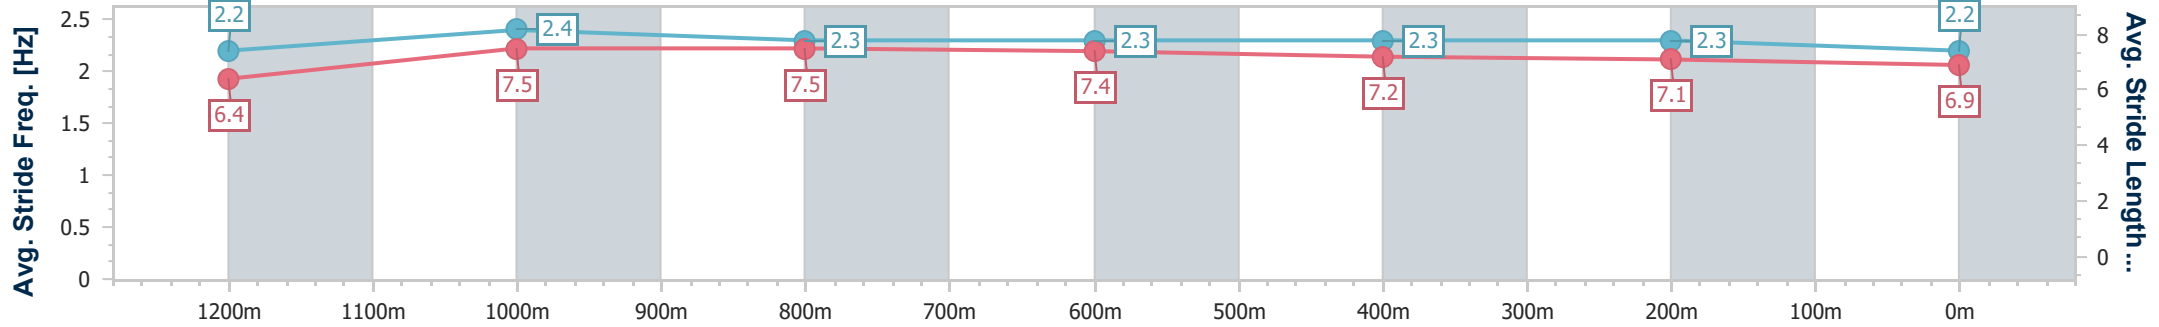

Sunshine Coast Poly Track QLD Professional
Race 6: SYMONS LAXON RACING BENCHMARK 58 Handicap - 1400m

31 March 2024 - 15:46

Track Rating: Synthetic, Weather: Overcast, Rail Position: True

Section	Overall	1200m	1000m	800m	600m	400m	200m
Section Times	1:25.40 [6] (0:13.79)	1:11.61 [2] (0:11.45)	1:00.16 [1] (0:11.42)	0:48.74 [1] (0:11.95)	0:36.79 [1] (0:12.14)	0:24.65 [2] (0:12.07)	0:12.58 [5] (0:12.58)
Average Speed [km/h]	52.4	63.3	62.9	59.9	58.7	59.6	57.1
Top Speed [km/h]	64.6	66.2	66.3	62.1	60.1	61.0	58.3
Avg. Dist. to Rail [m]	6.8	0.9	0.3	1.1	1.3	0.6	0.8
Avg. Stride Freq. [Hz]	2.3	2.3	2.4	2.3	2.4	2.4	2.3
Avg. Stride Length [m]	6.4	7.5	7.3	7.1	7.0	7.0	6.8

- [] Ranking at each section and finish
- .-.- No data available at this section
- NA No data available

Horse/Jockey Name	Jovial Kid
Final Rank	7
Fastest Section Time (Section)	0:11.29 (1200m)
Top Speed [km/h] (Section)	67.6 (Overall)
Race State	Finished

Sunshine Coast Poly Track QLD Professional
Race 6: SYMONS LAXON RACING BENCHMARK 58 Handicap - 1400m

31 March 2024 - 15:46

Track Rating: Synthetic, Weather: Overcast, Rail Position: True

Section	Overall	1200m	1000m	800m	600m	400m	200m
Section Times	1:25.61 [7] (0:14.02)	1:11.59 [4] (0:11.29)	1:00.30 [2] (0:11.54)	0:48.76 [2] (0:11.92)	0:36.84 [2] (0:11.88)	0:24.96 [1] (0:12.16)	0:12.80 [4] (0:12.80)
Average Speed [km/h]	51.6	64.4	62.5	60.6	60.7	59.2	56.1
Top Speed [km/h]	67.6	67.5	65.5	61.5	61.4	61.0	58.0
Avg. Dist. to Rail [m]	5.3	4.7	3.4	1.0	0.2	1.2	1.9
Avg. Stride Freq. [Hz]	2.2	2.4	2.3	2.3	2.3	2.3	2.2
Avg. Stride Length [m]	6.4	7.5	7.5	7.4	7.2	7.1	6.9