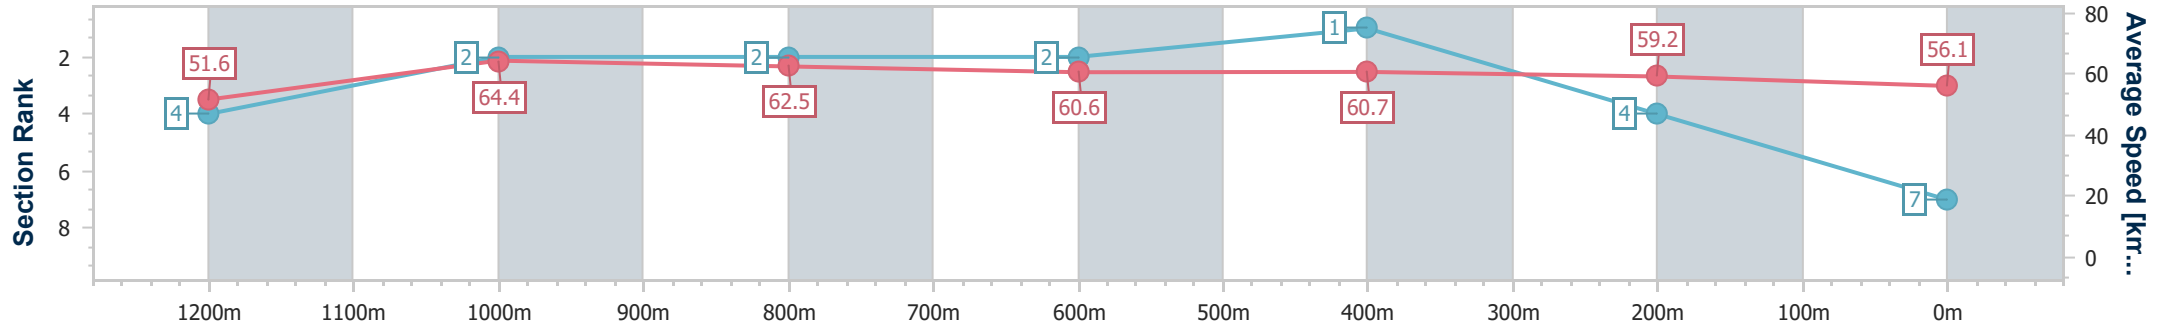

- [] Ranking at each section and finish
- .-.- No data available at this section
- NA No data available

Horse/Jockey Name	Jovial Kid
Final Rank	7
Fastest Section Time (Section)	0:11.29 (1200m)
Top Speed [km/h] (Section)	67.6 (Overall)
Race State	Finished

Sunshine Coast Poly Track QLD Professional
Race 6: SYMONS LAXON RACING BENCHMARK 58 Handicap - 1400m

31 March 2024 - 15:46

Track Rating: Synthetic, Weather: Overcast, Rail Position: True

Section	Overall	1200m	1000m	800m	600m	400m	200m
Section Times	1:25.61 [7] (0:14.02)	1:11.59 [4] (0:11.29)	1:00.30 [2] (0:11.54)	0:48.76 [2] (0:11.92)	0:36.84 [2] (0:11.88)	0:24.96 [1] (0:12.16)	0:12.80 [4] (0:12.80)
Average Speed [km/h]	51.6	64.4	62.5	60.6	60.7	59.2	56.1
Top Speed [km/h]	67.6	67.5	65.5	61.5	61.4	61.0	58.0
Avg. Dist. to Rail [m]	5.3	4.7	3.4	1.0	0.2	1.2	1.9
Avg. Stride Freq. [Hz]	2.2	2.4	2.3	2.3	2.3	2.3	2.2
Avg. Stride Length [m]	6.4	7.5	7.5	7.4	7.2	7.1	6.9