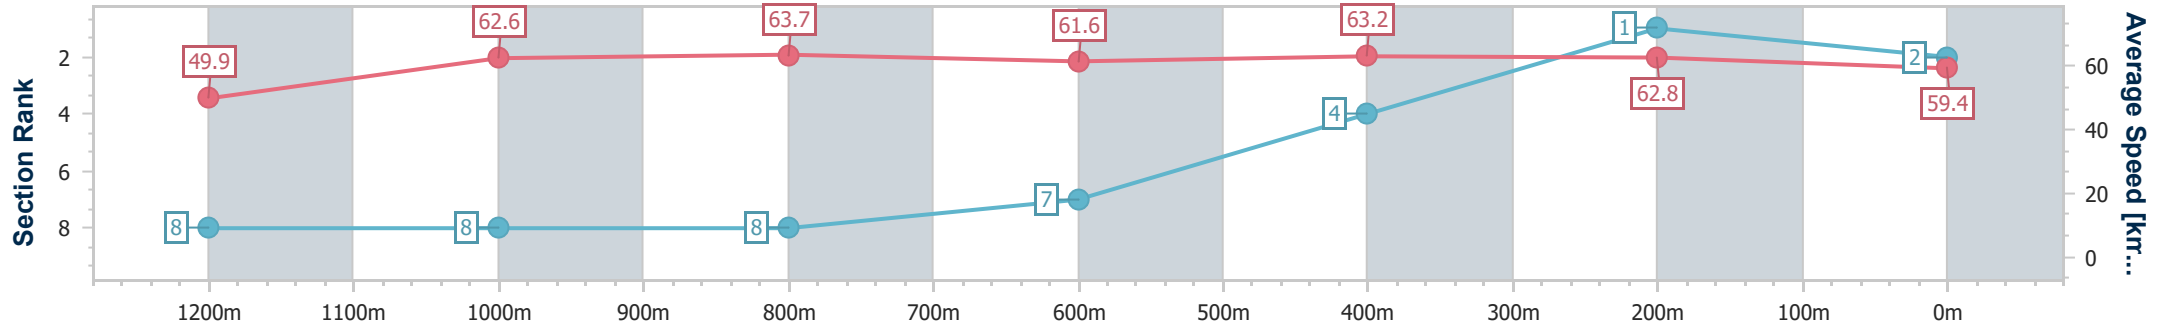

Horse/Jockey Name	Wassa
Final Rank	2
Fastest Section Time (Section)	0:11.29 (1000m)
Top Speed [km/h] (Section)	64.9 (1200m)
Race State	Finished

Sunshine Coast Poly Track QLD Professional
Race 6: SYMONS LAXON RACING BENCHMARK 58 Handicap - 1400m

31 March 2024 - 15:46

Track Rating: Synthetic, Weather: Overcast, Rail Position: True

Section	Overall	1200m	1000m	800m	600m	400m	200m
Section Times	1:24.53 [2] (0:14.50)	1:10.03 [8] (0:11.61)	0:58.42 [8] (0:11.29)	0:47.13 [8] (0:11.90)	0:35.23 [7] (0:11.66)	0:23.57 [4] (0:11.46)	0:12.11 [1] (0:12.11)
Average Speed [km/h]	49.9	62.6	63.7	61.6	63.2	62.8	59.4
Top Speed [km/h]	63.5	64.9	64.8	63.8	64.3	63.8	61.8
Avg. Dist. to Rail [m]	6.9	2.9	2.9	2.4	3.2	6.2	7.7
Avg. Stride Freq. [Hz]	2.2	2.4	2.4	2.4	2.5	2.5	2.4
Avg. Stride Length [m]	6.3	7.2	7.4	7.2	7.1	7.0	6.8

- [ ] Ranking at each section and finish
- -.-.- No data available at this section
- NA No data available