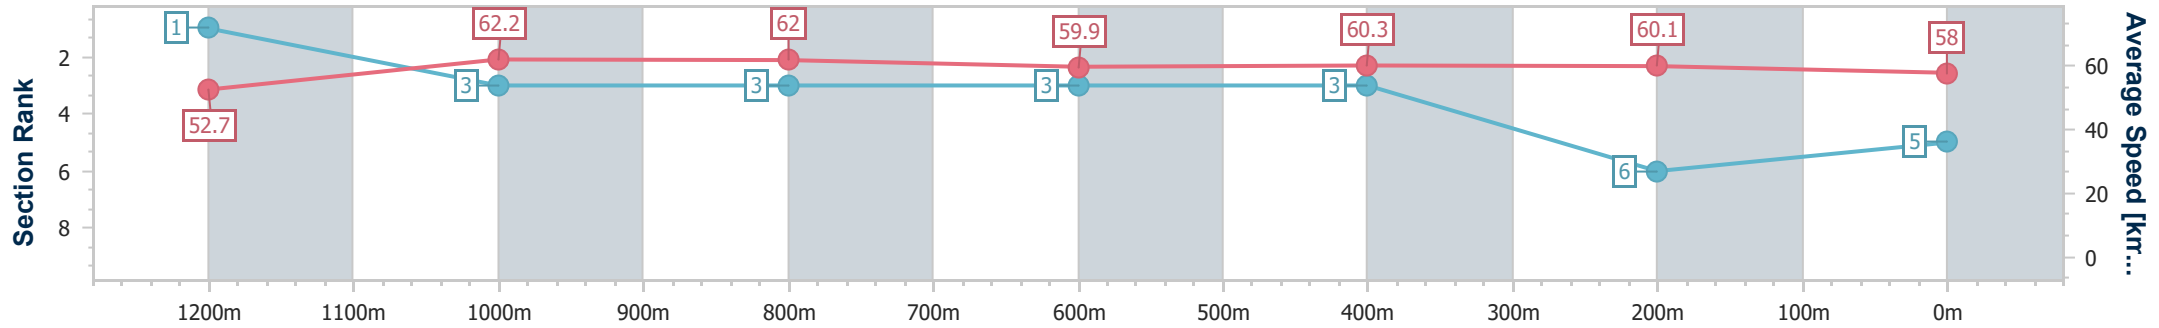

- [] Ranking at each section and finish
- .-.- No data available at this section
- NA No data available

Horse/Jockey Name	Hooks
Final Rank	5
Fastest Section Time (Section)	0:11.59 (1200m)
Top Speed [km/h] (Section)	64.9 (Overall)
Race State	Finished

Sunshine Coast Poly Track QLD Professional
Race 6: SYMONS LAXON RACING BENCHMARK 58 Handicap - 1400m

31 March 2024 - 15:46

Track Rating: Synthetic, Weather: Overcast, Rail Position: True

Section	Overall	1200m	1000m	800m	600m	400m	200m
Section Times	1:25.28 [5] (0:13.73)	1:11.55 [1] (0:11.59)	0:59.96 [3] (0:11.65)	0:48.31 [3] (0:12.04)	0:36.27 [3] (0:11.88)	0:24.39 [3] (0:11.97)	0:12.42 [6] (0:12.42)
Average Speed [km/h]	52.7	62.2	62.0	59.9	60.3	60.1	58.0
Top Speed [km/h]	64.9	63.8	62.7	60.8	61.3	61.0	59.7
Avg. Dist. to Rail [m]	6.1	1.2	1.0	0.3	0.4	2.0	4.7
Avg. Stride Freq. [Hz]	2.3	2.4	2.4	2.3	2.4	2.4	2.3
Avg. Stride Length [m]	6.3	7.1	7.2	7.2	7.1	7.1	7.0