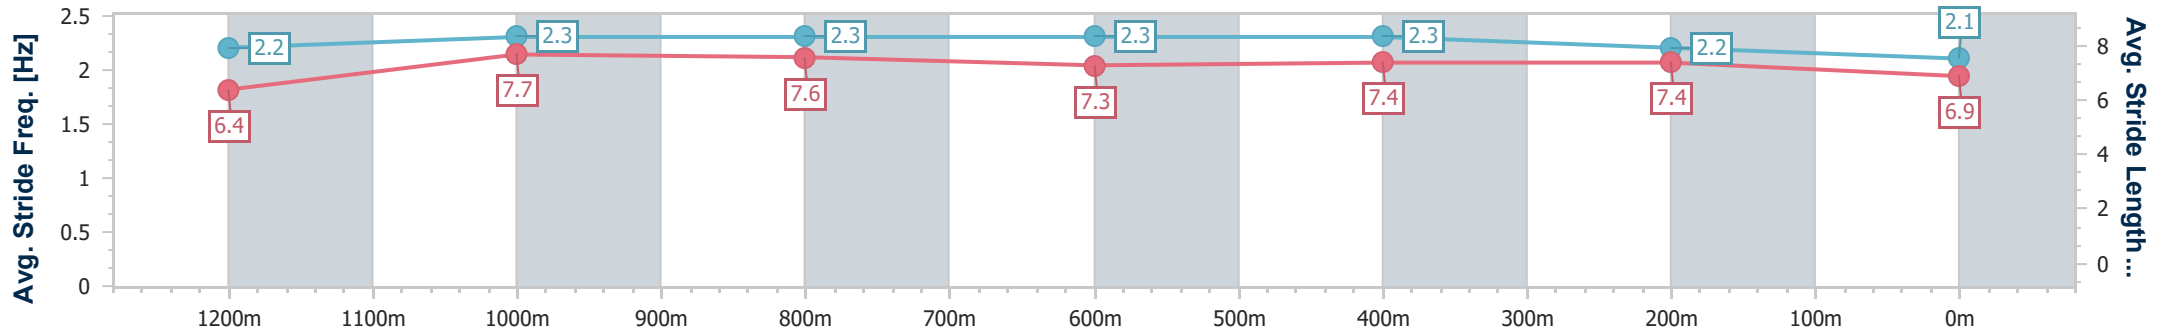

Sunshine Coast Poly Track QLD Professional
Race 6: SYMONS LAXON RACING BENCHMARK 58 Handicap - 1400m

31 March 2024 - 15:46

Track Rating: Synthetic, Weather: Overcast, Rail Position: True

Section	Overall	1200m	1000m	800m	600m	400m	200m
Section Times	1:25.61 [7] (0:14.02)	1:11.59 [4] (0:11.29)	1:00.30 [2] (0:11.54)	0:48.76 [2] (0:11.92)	0:36.84 [2] (0:11.88)	0:24.96 [1] (0:12.16)	0:12.80 [4] (0:12.80)
Average Speed [km/h]	51.6	64.4	62.5	60.6	60.7	59.2	56.1
Top Speed [km/h]	67.6	67.5	65.5	61.5	61.4	61.0	58.0
Avg. Dist. to Rail [m]	5.3	4.7	3.4	1.0	0.2	1.2	1.9
Avg. Stride Freq. [Hz]	2.2	2.4	2.3	2.3	2.3	2.3	2.2
Avg. Stride Length [m]	6.4	7.5	7.5	7.4	7.2	7.1	6.9

- [] Ranking at each section and finish
- .-.- No data available at this section
- NA No data available

Horse/Jockey Name	Bambalam
Final Rank	8
Fastest Section Time (Section)	0:11.38 (1000m)
Top Speed [km/h] (Section)	64.7 (1200m)
Race State	Finished

Sunshine Coast Poly Track QLD Professional
Race 6: SYMONS LAXON RACING BENCHMARK 58 Handicap - 1400m

31 March 2024 - 15:46

Track Rating: Synthetic, Weather: Overcast, Rail Position: True

Section	Overall	1200m	1000m	800m	600m	400m	200m
Section Times	1:26.65 [8] (0:14.13)	1:12.52 [6] (0:11.48)	1:01.04 [5] (0:11.38)	0:49.66 [4] (0:12.08)	0:37.58 [4] (0:11.98)	0:25.60 [6] (0:12.18)	0:13.42 [8] (0:13.42)
Average Speed [km/h]	51.3	63.4	63.6	60.9	60.8	59.2	53.2
Top Speed [km/h]	64.6	64.7	64.2	62.0	61.6	60.0	57.0
Avg. Dist. to Rail [m]	6.7	4.4	3.8	3.4	2.0	4.7	4.2
Avg. Stride Freq. [Hz]	2.2	2.3	2.3	2.3	2.3	2.2	2.1
Avg. Stride Length [m]	6.4	7.7	7.6	7.3	7.4	7.4	6.9

- [] Ranking at each section and finish
- .-.- No data available at this section
- NA No data available