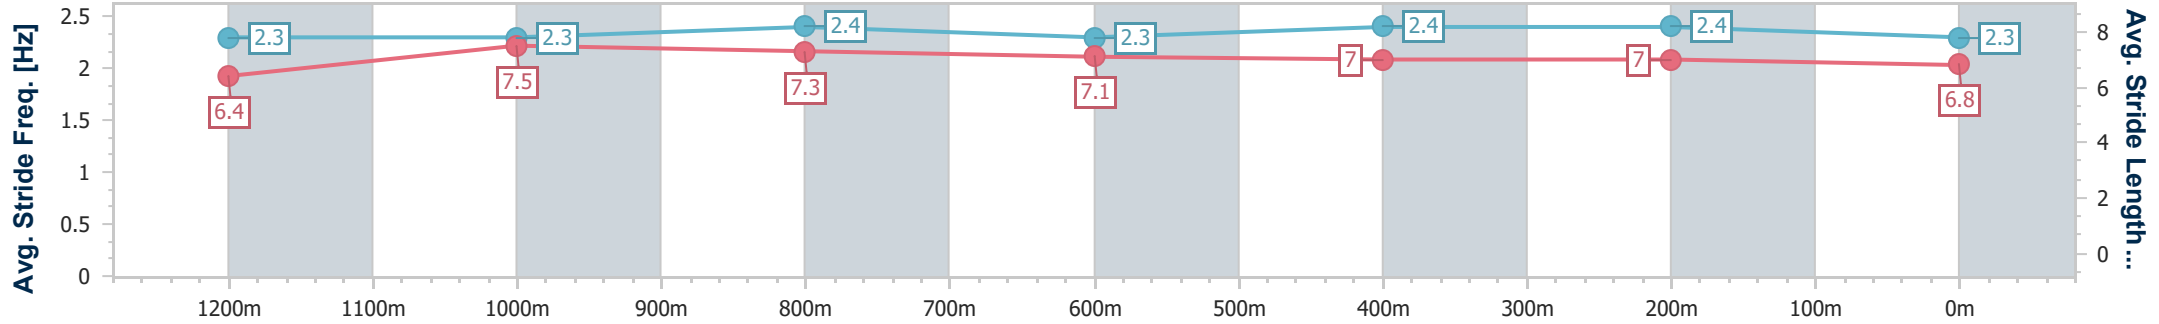

- [] Ranking at each section and finish
- .-.- No data available at this section
- NA No data available

Horse/Jockey Name	Stormtrooper
Final Rank	6
Fastest Section Time (Section)	0:11.42 (1000m)
Top Speed [km/h] (Section)	66.3 (1000m)
Race State	Finished

Sunshine Coast Poly Track QLD Professional
Race 6: SYMONS LAXON RACING BENCHMARK 58 Handicap - 1400m

31 March 2024 - 15:46

Track Rating: Synthetic, Weather: Overcast, Rail Position: True

Section	Overall	1200m	1000m	800m	600m	400m	200m
Section Times	1:25.40 [6] (0:13.79)	1:11.61 [2] (0:11.45)	1:00.16 [1] (0:11.42)	0:48.74 [1] (0:11.95)	0:36.79 [1] (0:12.14)	0:24.65 [2] (0:12.07)	0:12.58 [5] (0:12.58)
Average Speed [km/h]	52.4	63.3	62.9	59.9	58.7	59.6	57.1
Top Speed [km/h]	64.6	66.2	66.3	62.1	60.1	61.0	58.3
Avg. Dist. to Rail [m]	6.8	0.9	0.3	1.1	1.3	0.6	0.8
Avg. Stride Freq. [Hz]	2.3	2.3	2.4	2.3	2.4	2.4	2.3
Avg. Stride Length [m]	6.4	7.5	7.3	7.1	7.0	7.0	6.8