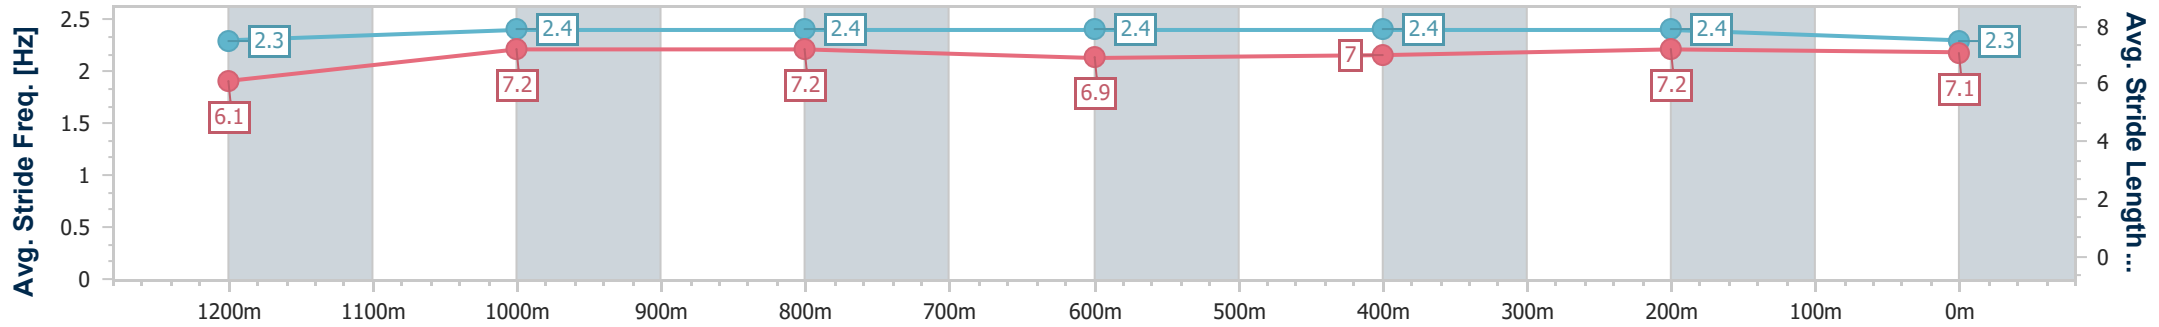

- [] Ranking at each section and finish
- .-.- No data available at this section
- NA No data available

Horse/Jockey Name	Dante Alighieri
Final Rank	4
Fastest Section Time (Section)	0:11.54 (1000m)
Top Speed [km/h] (Section)	64.4 (1200m)
Race State	Finished

Sunshine Coast Poly Track QLD Professional
Race 6: SYMONS LAXON RACING BENCHMARK 58 Handicap - 1400m

31 March 2024 - 15:46

Track Rating: Synthetic, Weather: Overcast, Rail Position: True

Section	Overall	1200m	1000m	800m	600m	400m	200m
Section Times	1:25.00 [4] (0:13.96)	1:11.04 [3] (0:11.64)	0:59.40 [4] (0:11.54)	0:47.86 [5] (0:12.12)	0:35.74 [6] (0:11.86)	0:23.88 [7] (0:11.74)	0:12.14 [6] (0:12.14)
Average Speed [km/h]	51.6	62.1	62.3	59.5	60.6	61.4	59.3
Top Speed [km/h]	63.2	64.4	63.9	61.9	62.2	62.6	61.1
Avg. Dist. to Rail [m]	2.3	0.8	0.7	0.3	0.5	1.5	4.5
Avg. Stride Freq. [Hz]	2.3	2.4	2.4	2.4	2.4	2.4	2.3
Avg. Stride Length [m]	6.1	7.2	7.2	6.9	7.0	7.2	7.1