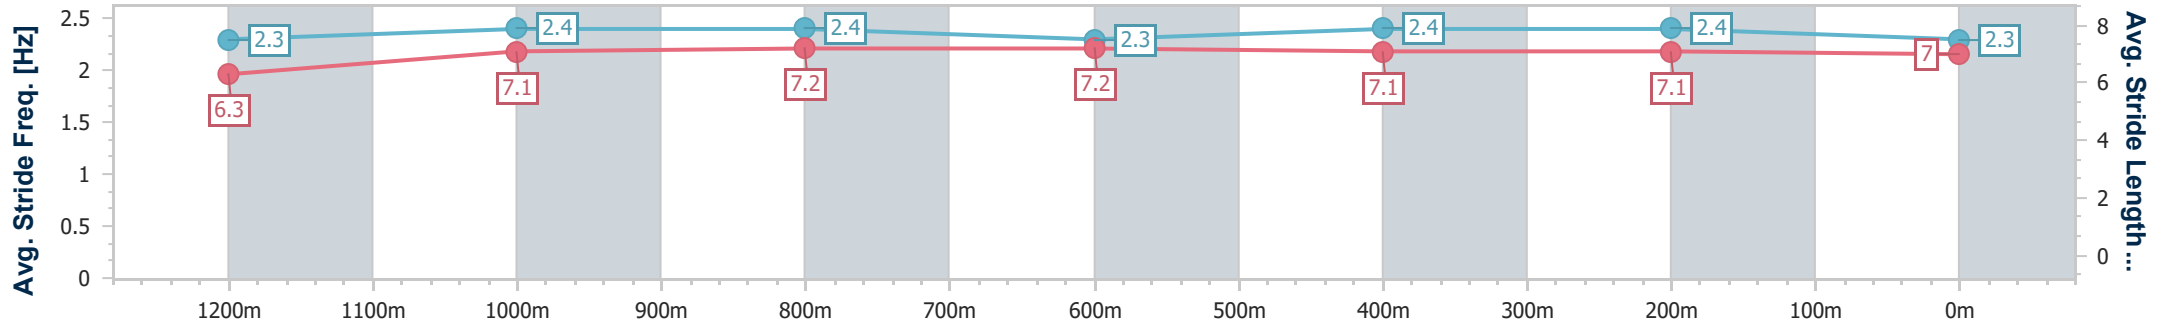

- [] Ranking at each section and finish
- .-.- No data available at this section
- NA No data available

Horse/Jockey Name	Hooks
Final Rank	5
Fastest Section Time (Section)	0:11.59 (1200m)
Top Speed [km/h] (Section)	64.9 (Overall)
Race State	Finished

Sunshine Coast Poly Track QLD Professional
Race 6: SYMONS LAXON RACING BENCHMARK 58 Handicap - 1400m

31 March 2024 - 15:46

Track Rating: Synthetic, Weather: Overcast, Rail Position: True

Section	Overall	1200m	1000m	800m	600m	400m	200m
Section Times	1:25.28 [5] (0:13.73)	1:11.55 [1] (0:11.59)	0:59.96 [3] (0:11.65)	0:48.31 [3] (0:12.04)	0:36.27 [3] (0:11.88)	0:24.39 [3] (0:11.97)	0:12.42 [6] (0:12.42)
Average Speed [km/h]	52.7	62.2	62.0	59.9	60.3	60.1	58.0
Top Speed [km/h]	64.9	63.8	62.7	60.8	61.3	61.0	59.7
Avg. Dist. to Rail [m]	6.1	1.2	1.0	0.3	0.4	2.0	4.7
Avg. Stride Freq. [Hz]	2.3	2.4	2.4	2.3	2.4	2.4	2.3
Avg. Stride Length [m]	6.3	7.1	7.2	7.2	7.1	7.1	7.0