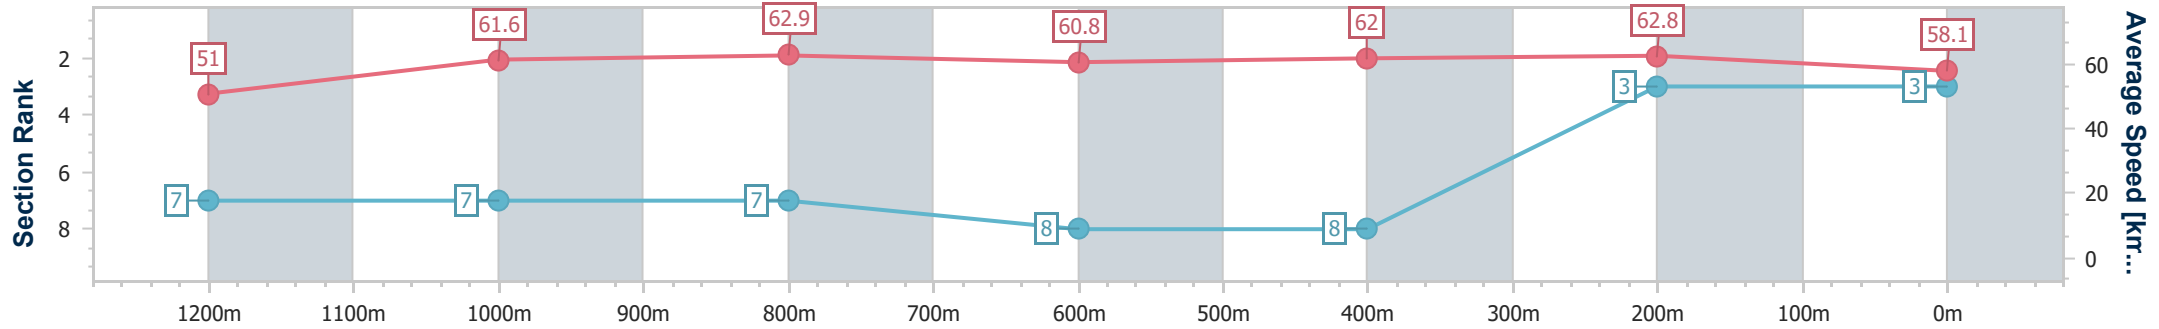

Horse/Jockey Name	Step On Fire
Final Rank	3
Fastest Section Time (Section)	0:11.43 (1000m)
Top Speed [km/h] (Section)	63.7 (1000m)
Race State	Finished

Sunshine Coast Poly Track QLD Professional
Race 6: SYMONS LAXON RACING BENCHMARK 58 Handicap - 1400m

31 March 2024 - 15:46

Track Rating: Synthetic, Weather: Overcast, Rail Position: True

Section	Overall	1200m	1000m	800m	600m	400m	200m
Section Times	1:24.96 [3] (0:14.17)	1:10.79 [7] (0:11.78)	0:59.01 [7] (0:11.43)	0:47.58 [7] (0:12.01)	0:35.57 [8] (0:11.74)	0:23.83 [8] (0:11.51)	0:12.32 [3] (0:12.32)
Average Speed [km/h]	51.0	61.6	62.9	60.8	62.0	62.8	58.1
Top Speed [km/h]	62.9	62.1	63.7	62.2	63.5	63.4	62.9
Avg. Dist. to Rail [m]	5.0	2.3	2.6	1.6	2.1	6.6	9.2
Avg. Stride Freq. [Hz]	2.3	2.4	2.4	2.4	2.4	2.4	2.4
Avg. Stride Length [m]	6.2	7.0	7.2	7.1	7.0	7.1	6.8

- [ ] Ranking at each section and finish
- -.-.- No data available at this section
- NA No data available