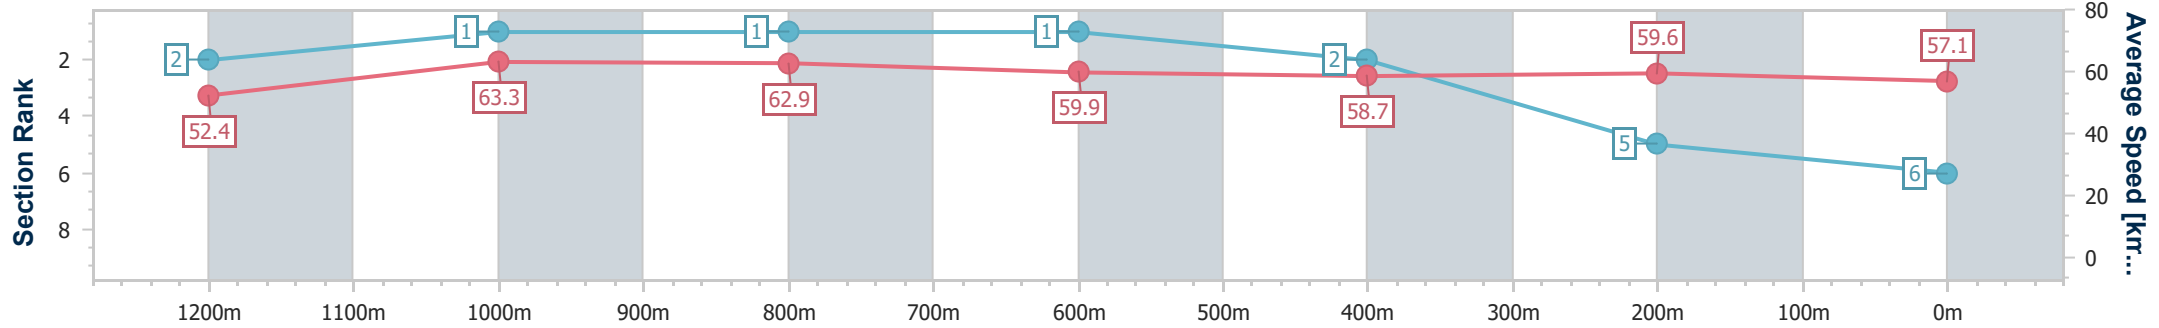

- [] Ranking at each section and finish
- .-.- No data available at this section
- NA No data available

Horse/Jockey Name	Stormtrooper
Final Rank	6
Fastest Section Time (Section)	0:11.42 (1000m)
Top Speed [km/h] (Section)	66.3 (1000m)
Race State	Finished

Sunshine Coast Poly Track QLD Professional
Race 6: SYMONS LAXON RACING BENCHMARK 58 Handicap - 1400m

31 March 2024 - 15:46

Track Rating: Synthetic, Weather: Overcast, Rail Position: True

Section	Overall	1200m	1000m	800m	600m	400m	200m
Section Times	1:25.40 [6] (0:13.79)	1:11.61 [2] (0:11.45)	1:00.16 [1] (0:11.42)	0:48.74 [1] (0:11.95)	0:36.79 [1] (0:12.14)	0:24.65 [2] (0:12.07)	0:12.58 [5] (0:12.58)
Average Speed [km/h]	52.4	63.3	62.9	59.9	58.7	59.6	57.1
Top Speed [km/h]	64.6	66.2	66.3	62.1	60.1	61.0	58.3
Avg. Dist. to Rail [m]	6.8	0.9	0.3	1.1	1.3	0.6	0.8
Avg. Stride Freq. [Hz]	2.3	2.3	2.4	2.3	2.4	2.4	2.3
Avg. Stride Length [m]	6.4	7.5	7.3	7.1	7.0	7.0	6.8