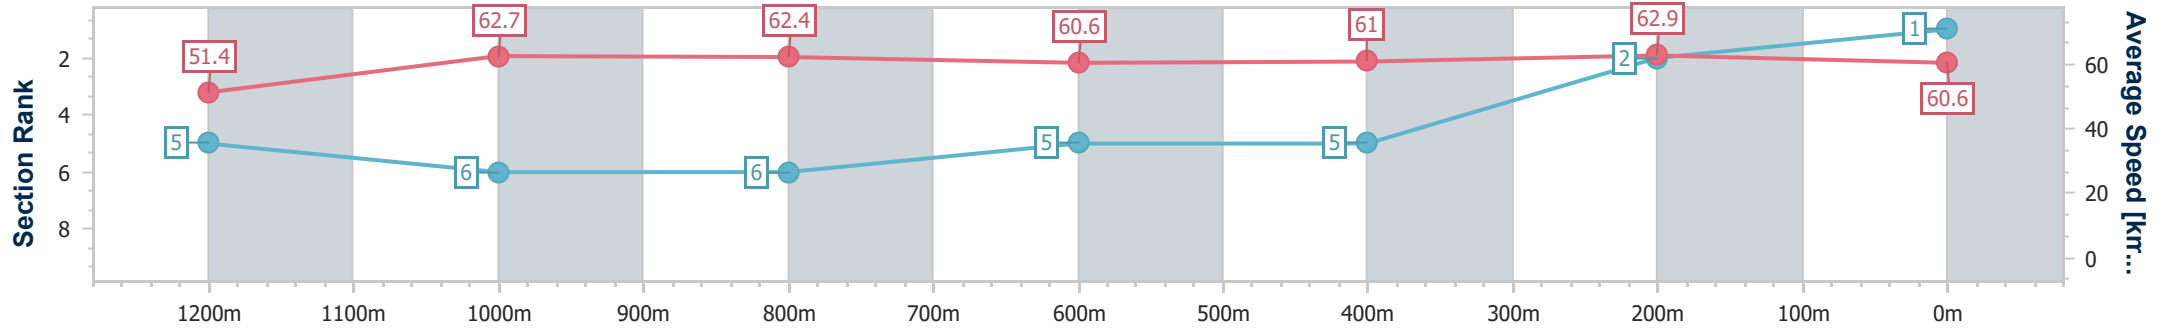

Horse/Jockey Name	Nightstick
Final Rank	1
Fastest Section Time (Section)	0:11.46 (400m)
Top Speed [km/h] (Section)	64.2 (1200m)
Race State	Finished

Sunshine Coast Poly Track QLD Professional
Race 6: SYMONS LAXON RACING BENCHMARK 58 Handicap - 1400m

31 March 2024 - 15:46

Track Rating: Synthetic, Weather: Overcast, Rail Position: True

Section	Overall	1200m	1000m	800m	600m	400m	200m
Section Times	1:24.32 [1] (0:14.07)	1:10.25 [5] (0:11.58)	0:58.67 [6] (0:11.53)	0:47.14 [6] (0:11.96)	0:35.18 [5] (0:11.87)	0:23.31 [5] (0:11.46)	0:11.85 [2] (0:11.85)
Average Speed [km/h]	51.4	62.7	62.4	60.6	61.0	62.9	60.6
Top Speed [km/h]	63.9	64.2	63.1	61.9	61.6	63.6	62.8
Avg. Dist. to Rail [m]	3.4	1.8	1.5	1.2	0.6	1.9	4.2
Avg. Stride Freq. [Hz]	2.1	2.2	2.2	2.1	2.2	2.2	2.2
Avg. Stride Length [m]	6.7	8.0	8.0	7.9	7.9	7.8	7.6

- [ ] Ranking at each section and finish
- -.-.- No data available at this section
- NA No data available