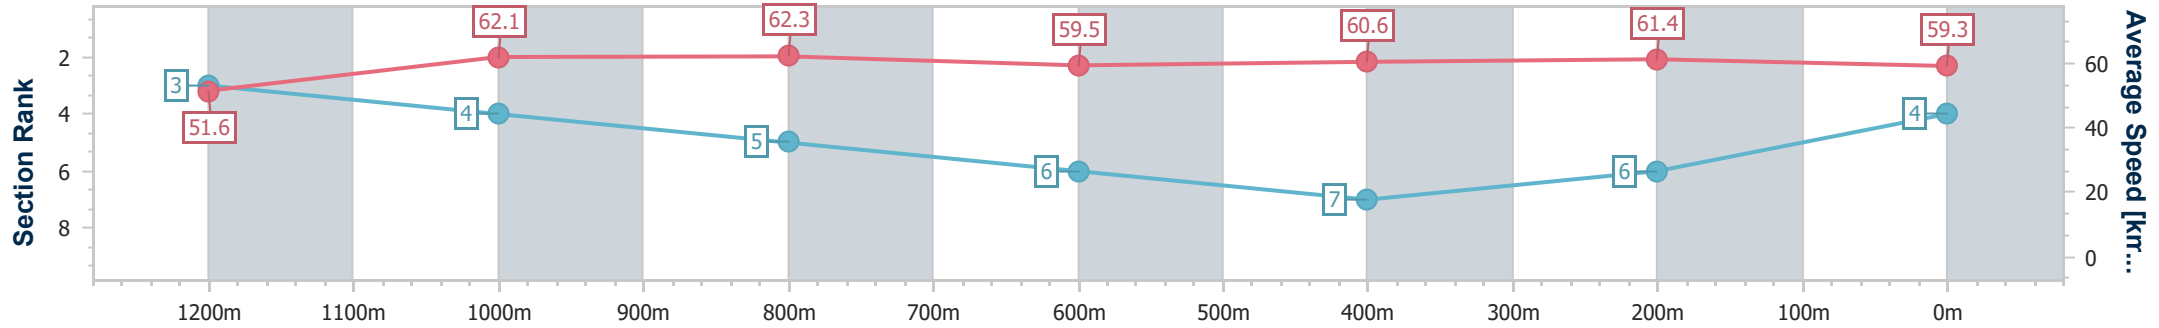

Horse/Jockey Name	Dante Alighieri
Final Rank	4
Fastest Section Time (Section)	0:11.54 (1000m)
Top Speed [km/h] (Section)	64.4 (1200m)
Race State	Finished

Sunshine Coast Poly Track QLD Professional
Race 6: SYMONS LAXON RACING BENCHMARK 58 Handicap - 1400m

31 March 2024 - 15:46

Track Rating: Synthetic, Weather: Overcast, Rail Position: True

Section	Overall	1200m	1000m	800m	600m	400m	200m
Section Times	1:25.00 [4] (0:13.96)	1:11.04 [3] (0:11.64)	0:59.40 [4] (0:11.54)	0:47.86 [5] (0:12.12)	0:35.74 [6] (0:11.86)	0:23.88 [7] (0:11.74)	0:12.14 [6] (0:12.14)
Average Speed [km/h]	51.6	62.1	62.3	59.5	60.6	61.4	59.3
Top Speed [km/h]	63.2	64.4	63.9	61.9	62.2	62.6	61.1
Avg. Dist. to Rail [m]	2.3	0.8	0.7	0.3	0.5	1.5	4.5
Avg. Stride Freq. [Hz]	2.3	2.4	2.4	2.4	2.4	2.4	2.3
Avg. Stride Length [m]	6.1	7.2	7.2	6.9	7.0	7.2	7.1

- [ ] Ranking at each section and finish
- -.-.- No data available at this section
- NA No data available