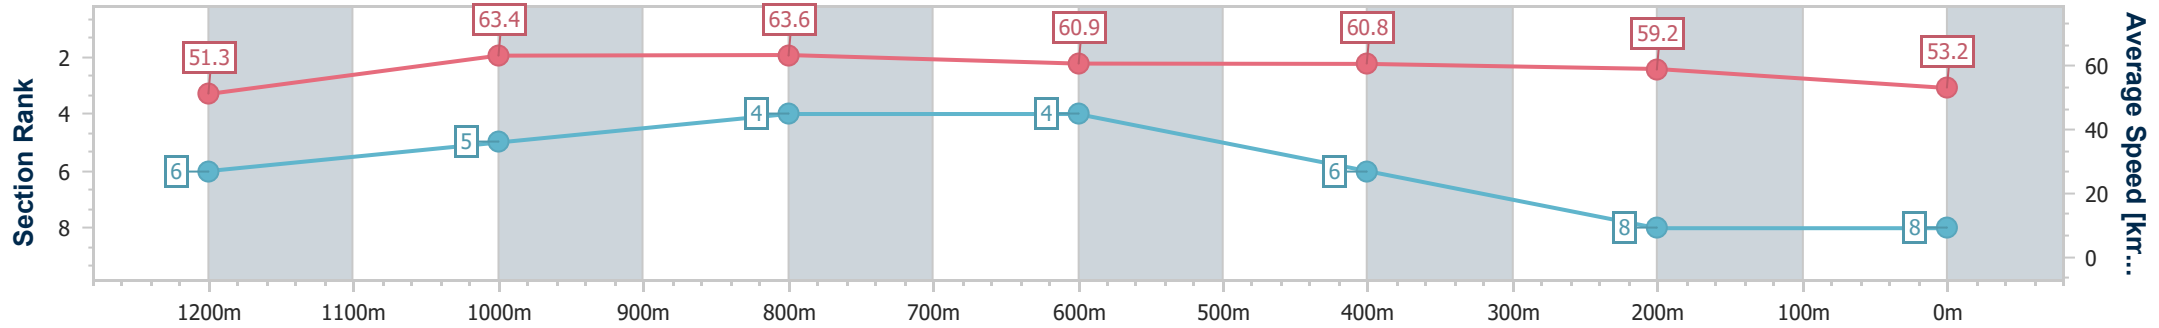

Sunshine Coast Poly Track QLD Professional
Race 6: SYMONS LAXON RACING BENCHMARK 58 Handicap - 1400m

31 March 2024 - 15:46

Track Rating: Synthetic, Weather: Overcast, Rail Position: True

Section	Overall	1200m	1000m	800m	600m	400m	200m
Section Times	1:25.61 [7] (0:14.02)	1:11.59 [4] (0:11.29)	1:00.30 [2] (0:11.54)	0:48.76 [2] (0:11.92)	0:36.84 [2] (0:11.88)	0:24.96 [1] (0:12.16)	0:12.80 [4] (0:12.80)
Average Speed [km/h]	51.6	64.4	62.5	60.6	60.7	59.2	56.1
Top Speed [km/h]	67.6	67.5	65.5	61.5	61.4	61.0	58.0
Avg. Dist. to Rail [m]	5.3	4.7	3.4	1.0	0.2	1.2	1.9
Avg. Stride Freq. [Hz]	2.2	2.4	2.3	2.3	2.3	2.3	2.2
Avg. Stride Length [m]	6.4	7.5	7.5	7.4	7.2	7.1	6.9

- [] Ranking at each section and finish
- .-.- No data available at this section
- NA No data available

Horse/Jockey Name	Bambalam
Final Rank	8
Fastest Section Time (Section)	0:11.38 (1000m)
Top Speed [km/h] (Section)	64.7 (1200m)
Race State	Finished

Sunshine Coast Poly Track QLD Professional
Race 6: SYMONS LAXON RACING BENCHMARK 58 Handicap - 1400m

31 March 2024 - 15:46

Track Rating: Synthetic, Weather: Overcast, Rail Position: True

Section	Overall	1200m	1000m	800m	600m	400m	200m
Section Times	1:26.65 [8] (0:14.13)	1:12.52 [6] (0:11.48)	1:01.04 [5] (0:11.38)	0:49.66 [4] (0:12.08)	0:37.58 [4] (0:11.98)	0:25.60 [6] (0:12.18)	0:13.42 [8] (0:13.42)
Average Speed [km/h]	51.3	63.4	63.6	60.9	60.8	59.2	53.2
Top Speed [km/h]	64.6	64.7	64.2	62.0	61.6	60.0	57.0
Avg. Dist. to Rail [m]	6.7	4.4	3.8	3.4	2.0	4.7	4.2
Avg. Stride Freq. [Hz]	2.2	2.3	2.3	2.3	2.3	2.2	2.1
Avg. Stride Length [m]	6.4	7.7	7.6	7.3	7.4	7.4	6.9