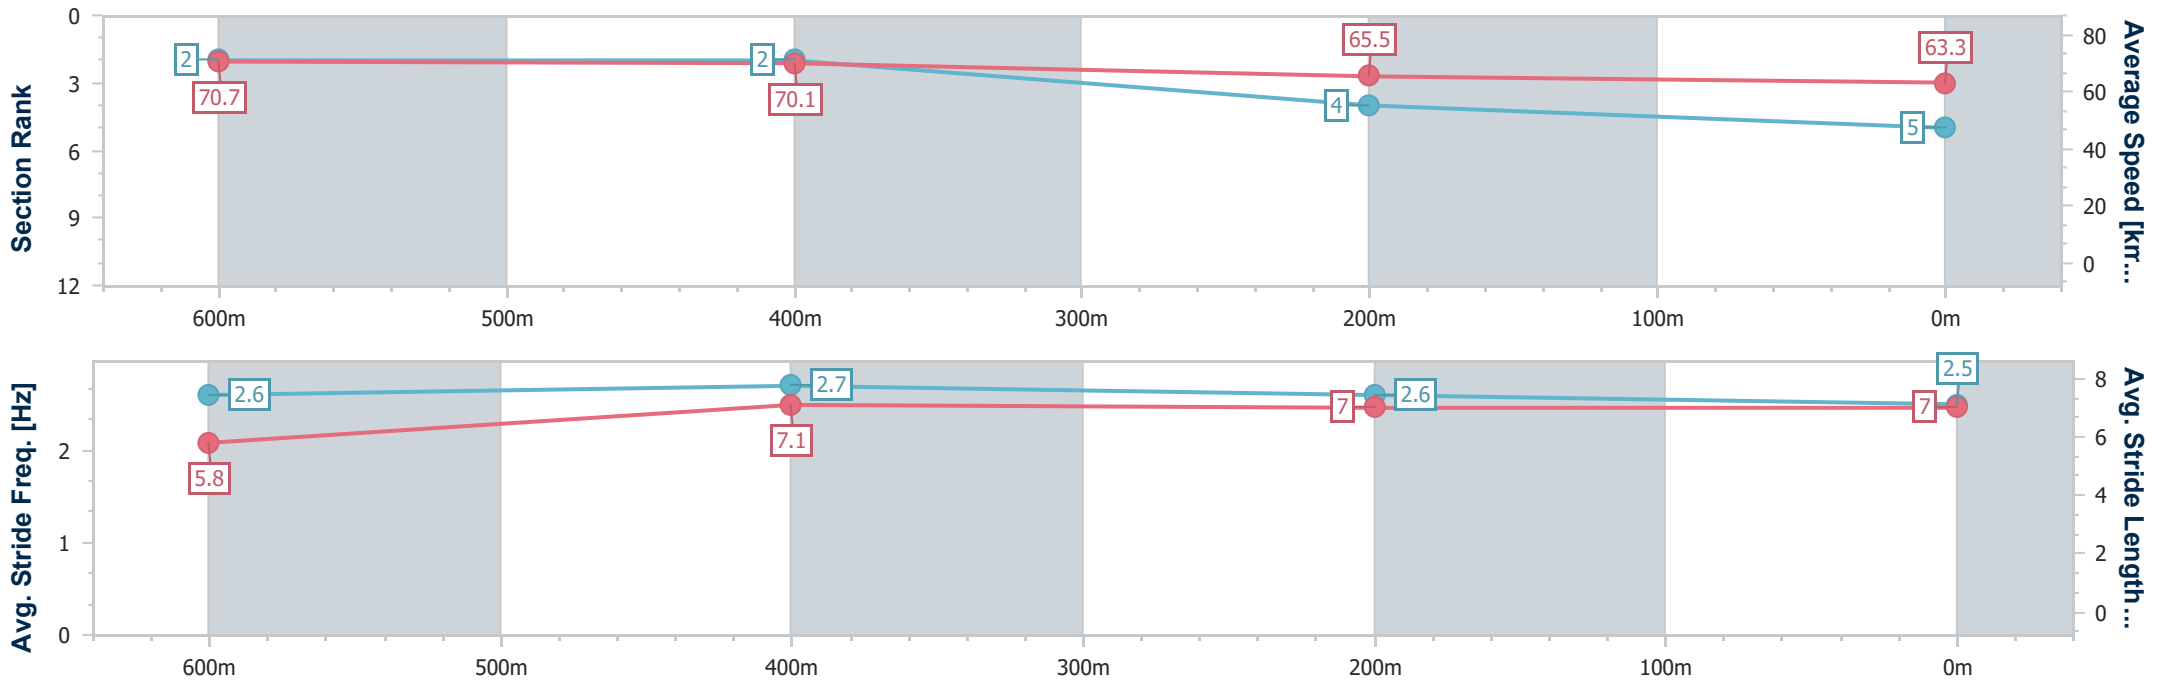

Ipswich QLD Professional

Race 3: TAB Class 1 Handicap - 800m

01 April 2024 - 14:23

Track Rating: Soft 5, Weather: Overcast, Rail Position: True

Section	Overall	600m	400m	200m
Section Times	0:42.97 [5] (0:10.21)	0:32.76 [2] (0:10.30)	0:22.46 [2] (0:11.02)	0:11.44 [4] (0:11.44)
Average Speed [km/h]	70.7	70.1	65.5	63.3
Top Speed [km/h]	71.4	71.5	67.4	64.2
Avg. Dist. to Rail [m]	11.1	2.3	1.9	4.7
Avg. Stride Freq. [Hz]	2.6	2.7	2.6	2.5
Avg. Stride Length [m]	5.8	7.1	7.0	7.0

- [] Ranking at each section and finish
- .-.- No data available at this section
- NA No data available

Horse/Jockey Name	Everlasting Stars
Final Rank	6
Fastest Section Time (Section)	0:10.23 (600m)
Top Speed [km/h] (Section)	70.5 (600m)
Race State	Finished