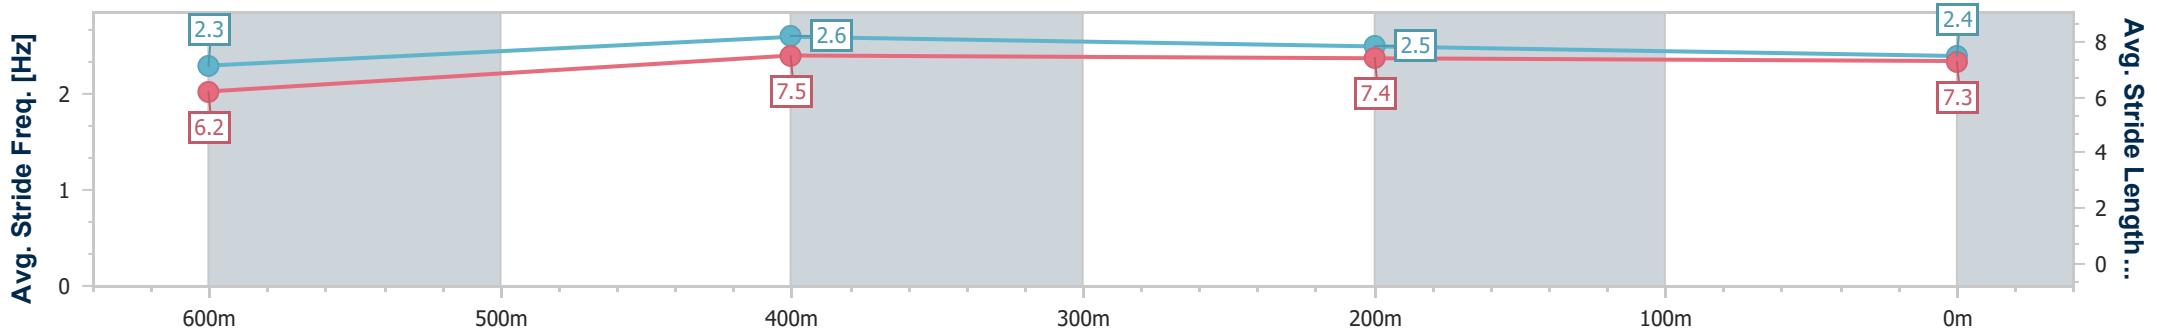

- [] Ranking at each section and finish
- .-.- No data available at this section
- NA No data available

Horse/Jockey Name	Everlasting Stars
Final Rank	6
Fastest Section Time (Section)	0:10.23 (600m)
Top Speed [km/h] (Section)	70.5 (600m)
Race State	Finished

Ipswich QLD Professional

Race 3: TAB Class 1 Handicap - 800m

01 April 2024 - 14:23

Track Rating: Soft 5, Weather: Overcast, Rail Position: True

Section	Overall	600m	400m	200m
Section Times	0:42.98 [6] (0:10.64)	0:32.34 [9] (0:10.23)	0:22.11 [8] (0:10.83)	0:11.28 [8] (0:11.28)
Average Speed [km/h]	67.7	70.2	66.8	64.0
Top Speed [km/h]	70.0	70.5	69.0	65.8
Avg. Dist. to Rail [m]	8.2	0.9	3.1	7.8
Avg. Stride Freq. [Hz]	2.3	2.6	2.5	2.4
Avg. Stride Length [m]	6.2	7.5	7.4	7.3

- [] Ranking at each section and finish
- .-.- No data available at this section
- NA No data available

Horse/Jockey Name	Evelyn's Joy
Final Rank	7
Fastest Section Time (Section)	0:10.36 (Overall)
Top Speed [km/h] (Section)	70.3 (600m)
Race State	Finished