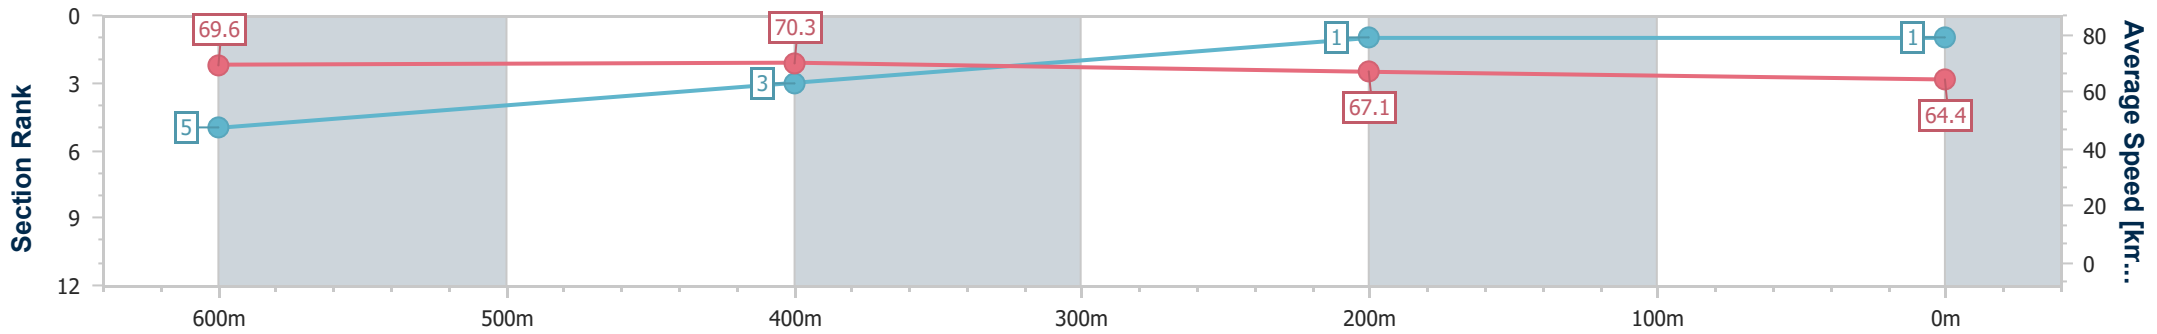

Race 3: TAB Class 1 Handicap - 800m

01 April 2024 - 14:23

Track Rating: Soft 5, Weather: Overcast, Rail Position: True

Section	Overall	600m	400m	200m
Section Times	0:42.47 [1] (0:10.34)	0:32.13 [5] (0:10.19)	0:21.94 [3] (0:10.72)	0:11.22 [1] (0:11.22)
Average Speed [km/h]	69.6	70.3	67.1	64.4
Top Speed [km/h]	70.8	71.7	68.6	66.3
Avg. Dist. to Rail [m]	4.1	1.2	1.5	4.3
Avg. Stride Freq. [Hz]	2.5	2.6	2.5	2.4
Avg. Stride Length [m]	5.8	7.5	7.4	7.4