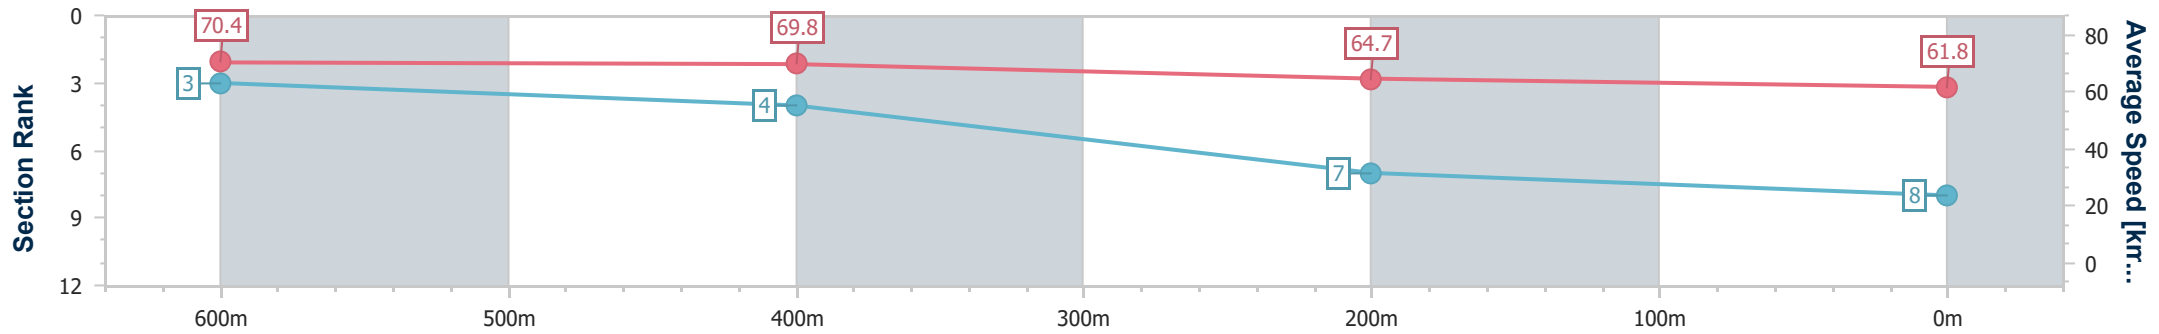

- [] Ranking at each section and finish
- .-.- No data available at this section
- NA No data available

Horse/Jockey Name	Dawyn's Choice
Final Rank	8
Fastest Section Time (Section)	0:10.23 (Overall)
Top Speed [km/h] (Section)	71.4 (600m)
Race State	Finished

Ipswich QLD Professional

Race 3: TAB Class 1 Handicap - 800m

01 April 2024 - 14:23

Track Rating: Soft 5, Weather: Overcast, Rail Position: True

Section	Overall	600m	400m	200m
Section Times	0:43.39 [8] (0:10.23)	0:33.16 [3] (0:10.33)	0:22.83 [4] (0:11.13)	0:11.70 [7] (0:11.70)
Average Speed [km/h]	70.4	69.8	64.7	61.8
Top Speed [km/h]	70.8	71.4	66.7	63.8
Avg. Dist. to Rail [m]	5.2	1.0	1.2	0.7
Avg. Stride Freq. [Hz]	2.5	2.6	2.5	2.4
Avg. Stride Length [m]	6.1	7.5	7.1	7.1

- [] Ranking at each section and finish
- .-.- No data available at this section
- NA No data available

Horse/Jockey Name	Pride Of Nala
Final Rank	9
Fastest Section Time (Section)	0:10.39 (600m)
Top Speed [km/h] (Section)	70.5 (600m)
Race State	Finished