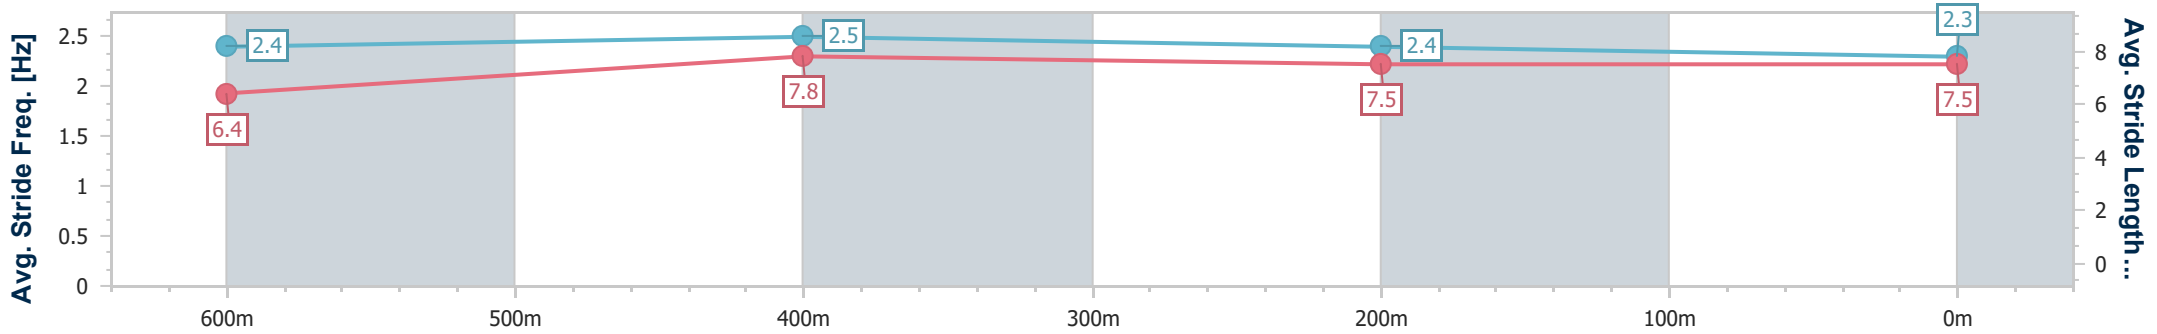

Ipswich QLD Professional

Race 3: TAB Class 1 Handicap - 800m

01 April 2024 - 14:23

Track Rating: Soft 5, Weather: Overcast, Rail Position: True

Section	Overall	600m	400m	200m
Section Times	0:42.81 [3] (0:10.21)	0:32.60 [1] (0:10.23)	0:22.37 [1] (0:10.88)	0:11.49 [2] (0:11.49)
Average Speed [km/h]	70.7	70.3	66.5	62.7
Top Speed [km/h]	71.7	71.9	67.7	65.1
Avg. Dist. to Rail [m]	5.2	0.8	1.7	4.3
Avg. Stride Freq. [Hz]	2.4	2.5	2.4	2.3
Avg. Stride Length [m]	6.4	7.8	7.5	7.5