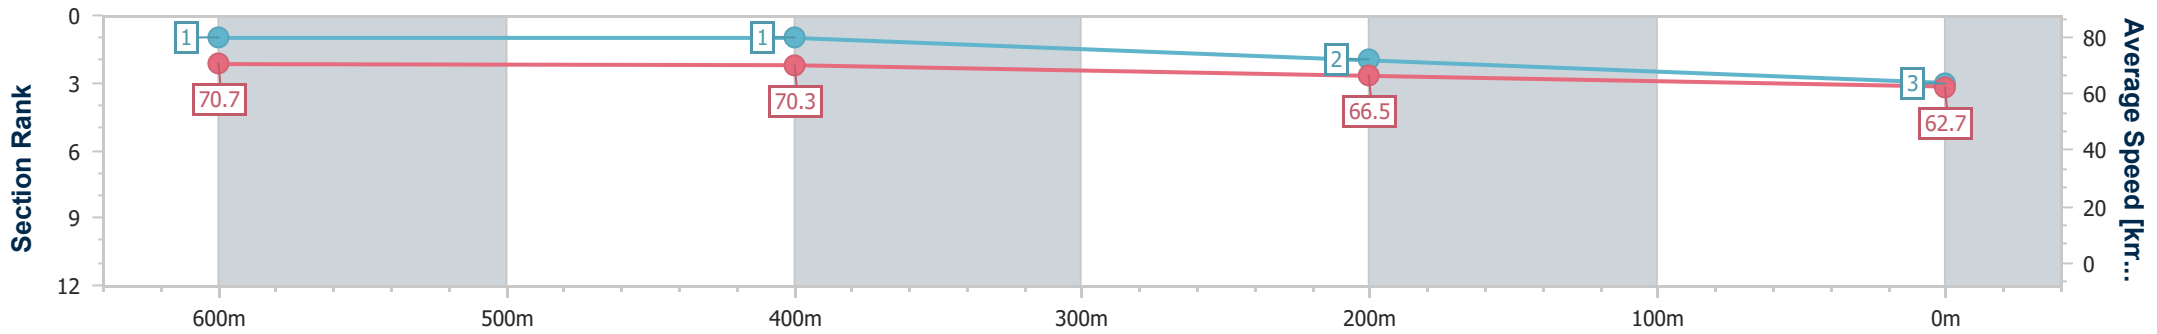

Ipswich QLD Professional

Race 3: TAB Class 1 Handicap - 800m

01 April 2024 - 14:23

Track Rating: Soft 5, Weather: Overcast, Rail Position: True

Section	Overall	600m	400m	200m
Section Times	0:42.81 [3] (0:10.21)	0:32.60 [1] (0:10.23)	0:22.37 [1] (0:10.88)	0:11.49 [2] (0:11.49)
Average Speed [km/h]	70.7	70.3	66.5	62.7
Top Speed [km/h]	71.7	71.9	67.7	65.1
Avg. Dist. to Rail [m]	5.2	0.8	1.7	4.3
Avg. Stride Freq. [Hz]	2.4	2.5	2.4	2.3
Avg. Stride Length [m]	6.4	7.8	7.5	7.5