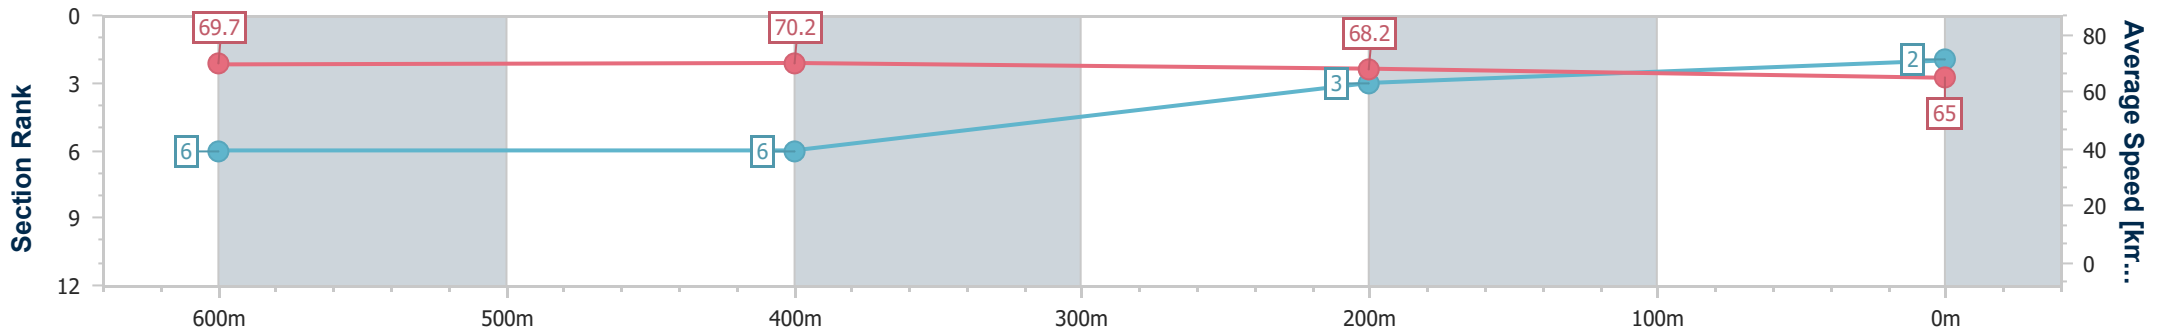

Ipswich QLD Professional

Race 3: TAB Class 1 Handicap - 800m

01 April 2024 - 14:23

Track Rating: Soft 5, Weather: Overcast, Rail Position: True

Section	Overall	600m	400m	200m
Section Times	0:42.49 [2] (0:10.34)	0:32.15 [6] (0:10.34)	0:21.81 [6] (0:10.69)	0:11.12 [3] (0:11.12)
Average Speed [km/h]	69.7	70.2	68.2	65.0
Top Speed [km/h]	70.4	71.6	69.1	67.2
Avg. Dist. to Rail [m]	9.4	3.3	3.7	5.2
Avg. Stride Freq. [Hz]	2.4	2.6	2.6	2.5
Avg. Stride Length [m]	6.2	7.4	7.4	7.2