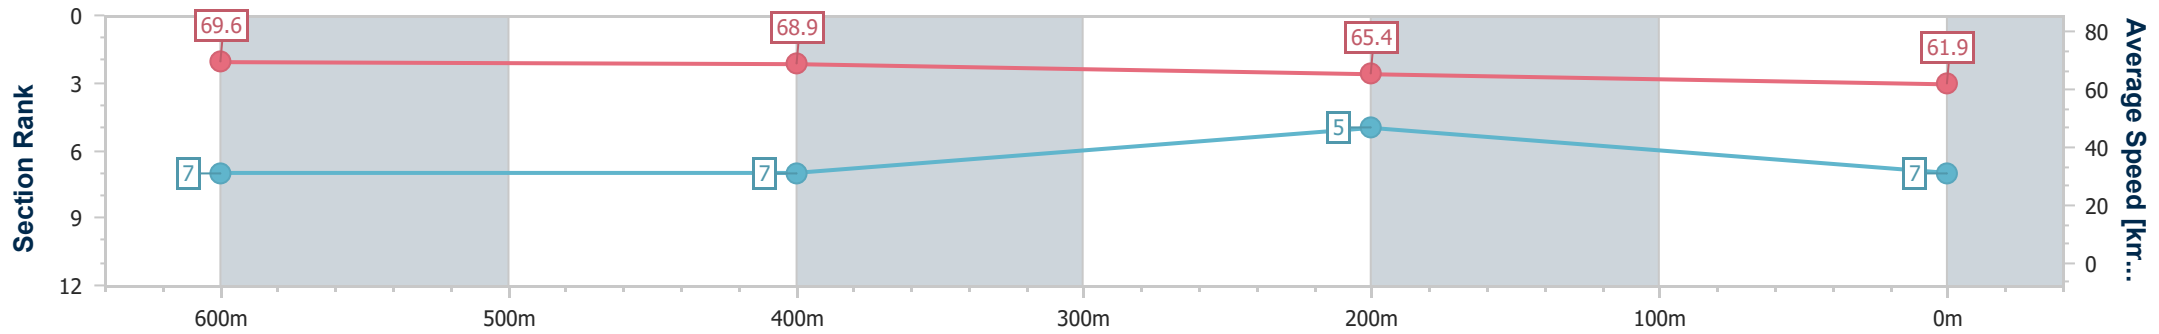

- [] Ranking at each section and finish
- .-.- No data available at this section
- NA No data available

Horse/Jockey Name	Evelyn's Joy
Final Rank	7
Fastest Section Time (Section)	0:10.36 (Overall)
Top Speed [km/h] (Section)	70.3 (600m)
Race State	Finished

Ipswich QLD Professional

Race 3: TAB Class 1 Handicap - 800m

01 April 2024 - 14:23

Track Rating: Soft 5, Weather: Overcast, Rail Position: True

Section	Overall	600m	400m	200m
Section Times	0:43.33 [7] (0:10.36)	0:32.97 [7] (0:10.38)	0:22.59 [7] (0:10.87)	0:11.72 [5] (0:11.72)
Average Speed [km/h]	69.6	68.9	65.4	61.9
Top Speed [km/h]	69.3	70.3	67.3	63.6
Avg. Dist. to Rail [m]	2.8	1.6	1.9	0.5
Avg. Stride Freq. [Hz]	2.5	2.6	2.6	2.5
Avg. Stride Length [m]	6.0	7.4	7.1	6.8

- [] Ranking at each section and finish
- .-.- No data available at this section
- NA No data available

Horse/Jockey Name	Dawyn's Choice
Final Rank	8
Fastest Section Time (Section)	0:10.23 (Overall)
Top Speed [km/h] (Section)	71.4 (600m)
Race State	Finished