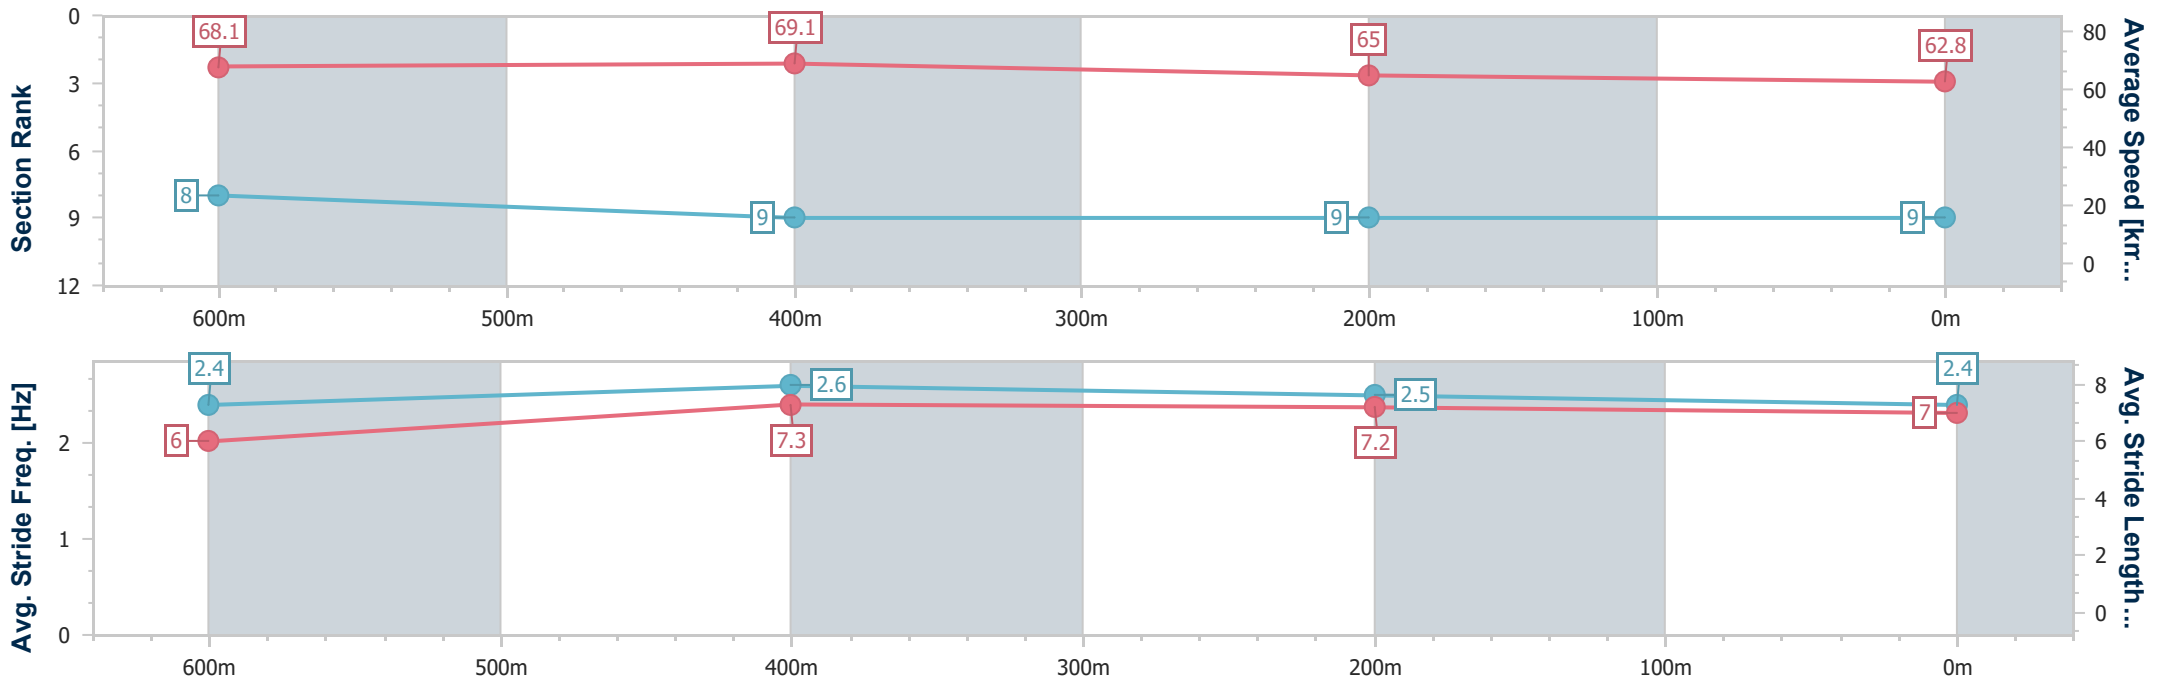

- [] Ranking at each section and finish
- .-.- No data available at this section
- NA No data available

Horse/Jockey Name	Pride Of Nala
Final Rank	9
Fastest Section Time (Section)	0:10.39 (600m)
Top Speed [km/h] (Section)	70.5 (600m)
Race State	Finished

Ipswich QLD Professional
 Race 3: TAB Class 1 Handicap - 800m
 01 April 2024 - 14:23
 Track Rating: Soft 5, Weather: Overcast, Rail Position: True

Section	Overall	600m	400m	200m
Section Times	0:43.49 [9] (0:10.59)	0:32.90 [8] (0:10.39)	0:22.51 [9] (0:11.02)	0:11.49 [9] (0:11.49)
Average Speed [km/h]	68.1	69.1	65.0	62.8
Top Speed [km/h]	70.3	70.5	66.5	65.9
Avg. Dist. to Rail [m]	6.7	0.7	1.4	3.5
Avg. Stride Freq. [Hz]	2.4	2.6	2.5	2.4
Avg. Stride Length [m]	6.0	7.3	7.2	7.0

- [] Ranking at each section and finish
- .-.- No data available at this section
- NA No data available