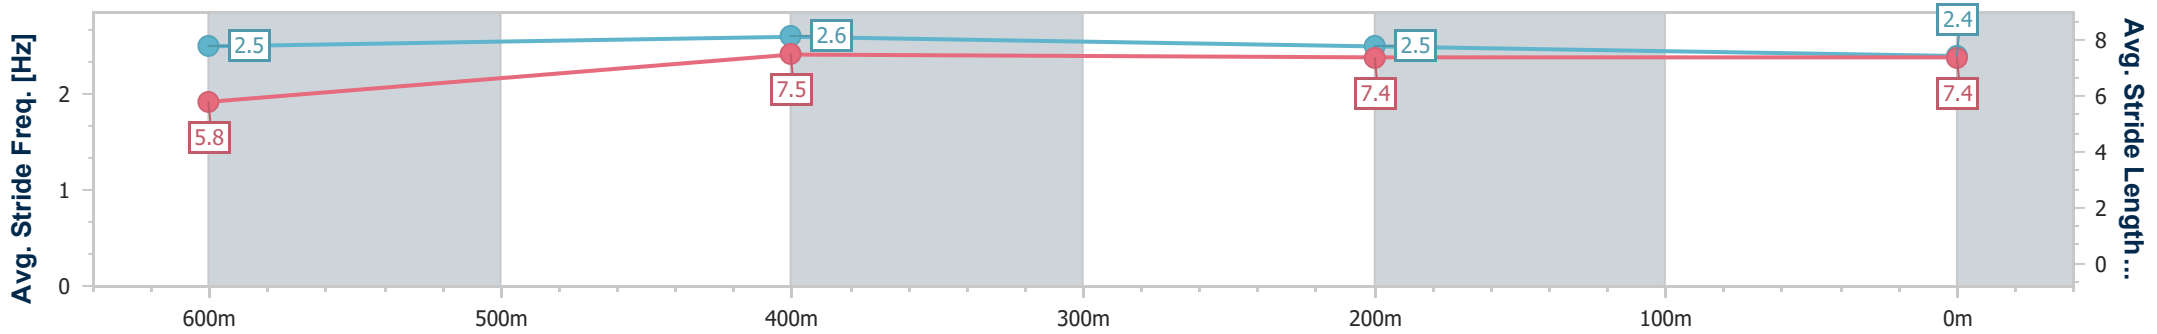

Race 3: TAB Class 1 Handicap - 800m

01 April 2024 - 14:23

Track Rating: Soft 5, Weather: Overcast, Rail Position: True

Section	Overall	600m	400m	200m
Section Times	0:42.47 [1] (0:10.34)	0:32.13 [5] (0:10.19)	0:21.94 [3] (0:10.72)	0:11.22 [1] (0:11.22)
Average Speed [km/h]	69.6	70.3	67.1	64.4
Top Speed [km/h]	70.8	71.7	68.6	66.3
Avg. Dist. to Rail [m]	4.1	1.2	1.5	4.3
Avg. Stride Freq. [Hz]	2.5	2.6	2.5	2.4
Avg. Stride Length [m]	5.8	7.5	7.4	7.4