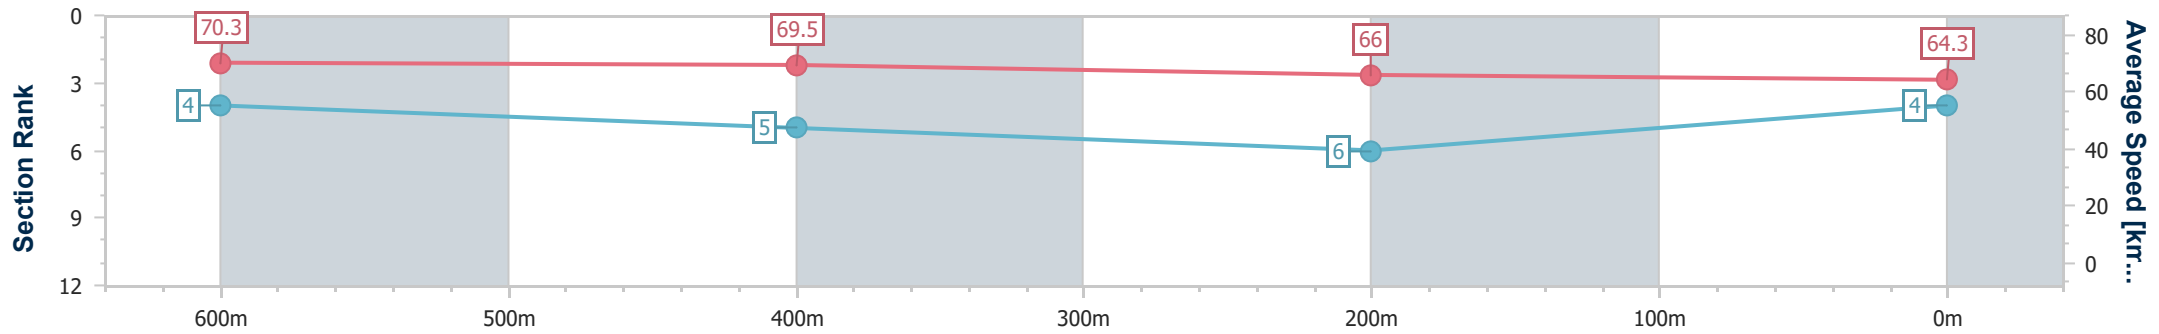

Ipswich QLD Professional

Race 3: TAB Class 1 Handicap - 800m

01 April 2024 - 14:23

Track Rating: Soft 5, Weather: Overcast, Rail Position: True

Section	Overall	600m	400m	200m
Section Times	0:42.91 [4] (0:10.28)	0:32.63 [4] (0:10.39)	0:22.24 [5] (0:11.01)	0:11.23 [6] (0:11.23)
Average Speed [km/h]	70.3	69.5	66.0	64.3
Top Speed [km/h]	70.6	71.6	67.2	66.1
Avg. Dist. to Rail [m]	7.5	2.1	3.9	7.5
Avg. Stride Freq. [Hz]	2.5	2.5	2.4	2.4
Avg. Stride Length [m]	6.0	7.7	7.6	7.3