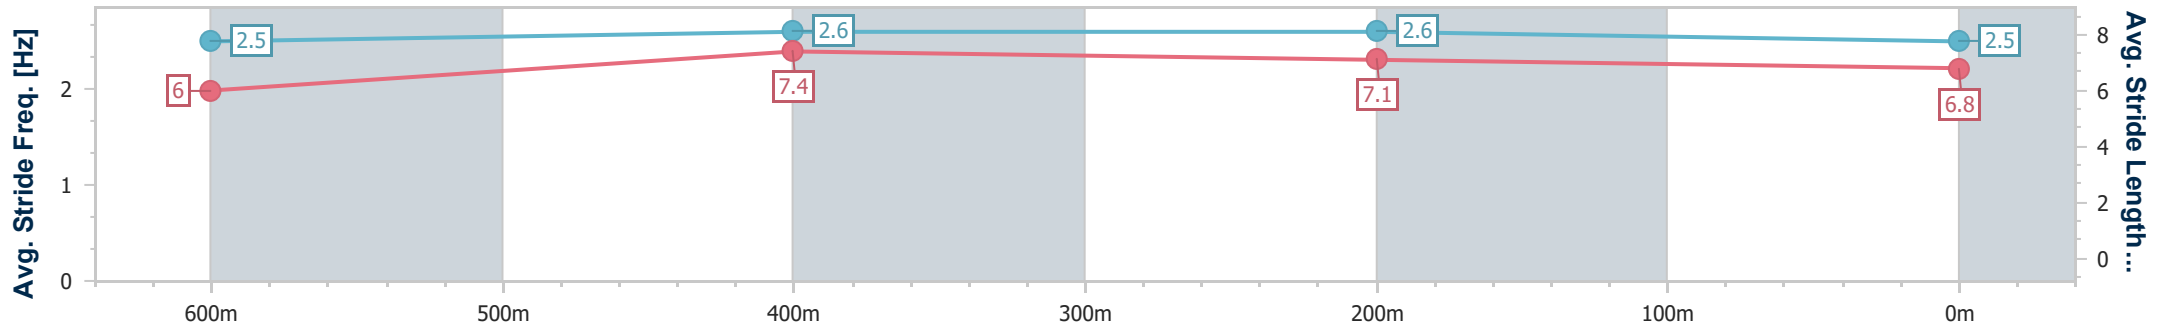

- [] Ranking at each section and finish
- .-.- No data available at this section
- NA No data available

Horse/Jockey Name	Evelyn's Joy
Final Rank	7
Fastest Section Time (Section)	0:10.36 (Overall)
Top Speed [km/h] (Section)	70.3 (600m)
Race State	Finished

Ipswich QLD Professional

Race 3: TAB Class 1 Handicap - 800m

01 April 2024 - 14:23

Track Rating: Soft 5, Weather: Overcast, Rail Position: True

Section	Overall	600m	400m	200m
Section Times	0:43.33 [7] (0:10.36)	0:32.97 [7] (0:10.38)	0:22.59 [7] (0:10.87)	0:11.72 [5] (0:11.72)
Average Speed [km/h]	69.6	68.9	65.4	61.9
Top Speed [km/h]	69.3	70.3	67.3	63.6
Avg. Dist. to Rail [m]	2.8	1.6	1.9	0.5
Avg. Stride Freq. [Hz]	2.5	2.6	2.6	2.5
Avg. Stride Length [m]	6.0	7.4	7.1	6.8

- [] Ranking at each section and finish
- .-.- No data available at this section
- NA No data available

Horse/Jockey Name	Dawyn's Choice
Final Rank	8
Fastest Section Time (Section)	0:10.23 (Overall)
Top Speed [km/h] (Section)	71.4 (600m)
Race State	Finished