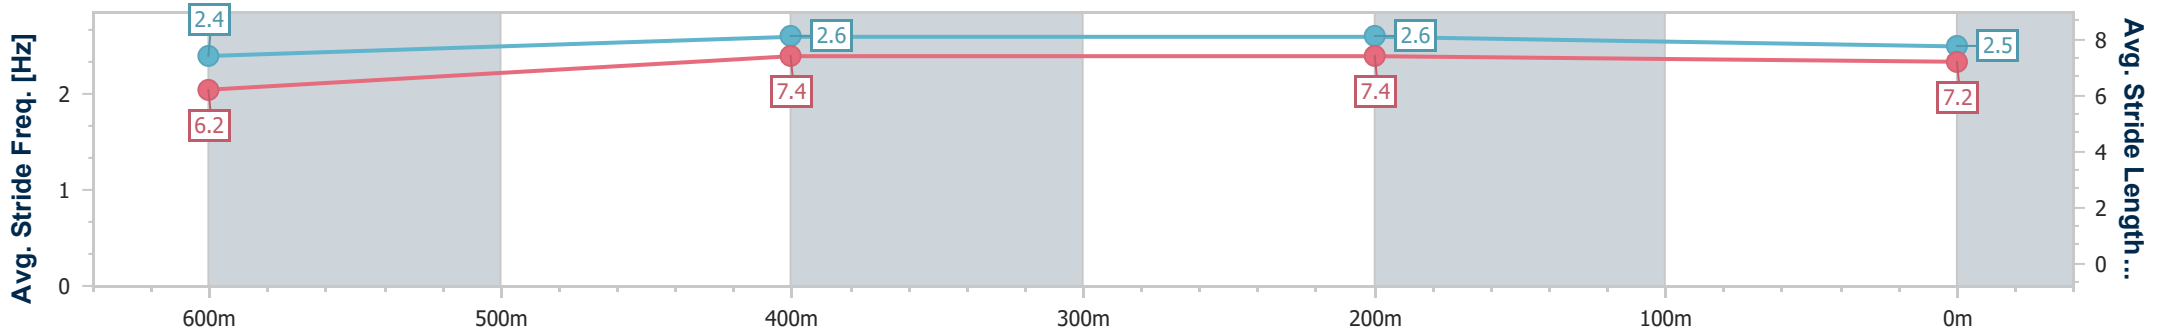

Ipswich QLD Professional

Race 3: TAB Class 1 Handicap - 800m

01 April 2024 - 14:23

Track Rating: Soft 5, Weather: Overcast, Rail Position: True

Section	Overall	600m	400m	200m
Section Times	0:42.49 [2] (0:10.34)	0:32.15 [6] (0:10.34)	0:21.81 [6] (0:10.69)	0:11.12 [3] (0:11.12)
Average Speed [km/h]	69.7	70.2	68.2	65.0
Top Speed [km/h]	70.4	71.6	69.1	67.2
Avg. Dist. to Rail [m]	9.4	3.3	3.7	5.2
Avg. Stride Freq. [Hz]	2.4	2.6	2.6	2.5
Avg. Stride Length [m]	6.2	7.4	7.4	7.2