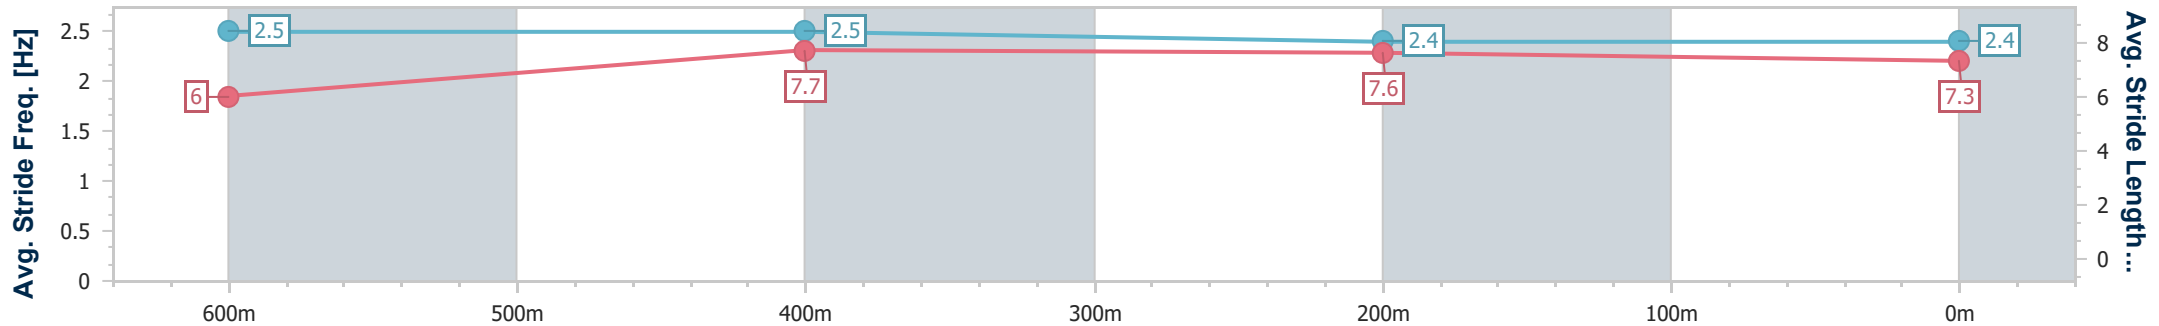

Ipswich QLD Professional

Race 3: TAB Class 1 Handicap - 800m

01 April 2024 - 14:23

Track Rating: Soft 5, Weather: Overcast, Rail Position: True

Section	Overall	600m	400m	200m
Section Times	0:42.91 [4] (0:10.28)	0:32.63 [4] (0:10.39)	0:22.24 [5] (0:11.01)	0:11.23 [6] (0:11.23)
Average Speed [km/h]	70.3	69.5	66.0	64.3
Top Speed [km/h]	70.6	71.6	67.2	66.1
Avg. Dist. to Rail [m]	7.5	2.1	3.9	7.5
Avg. Stride Freq. [Hz]	2.5	2.5	2.4	2.4
Avg. Stride Length [m]	6.0	7.7	7.6	7.3