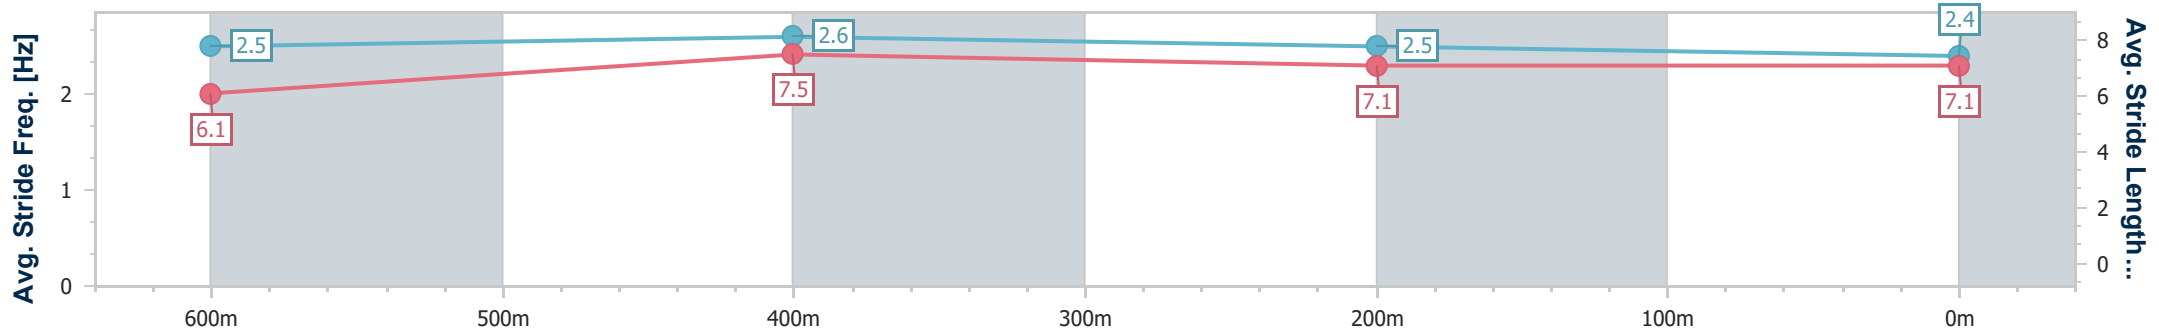

- [] Ranking at each section and finish
- .-.- No data available at this section
- NA No data available

Horse/Jockey Name	Dawyn's Choice
Final Rank	8
Fastest Section Time (Section)	0:10.23 (Overall)
Top Speed [km/h] (Section)	71.4 (600m)
Race State	Finished

Ipswich QLD Professional

Race 3: TAB Class 1 Handicap - 800m

01 April 2024 - 14:23

Track Rating: Soft 5, Weather: Overcast, Rail Position: True

Section	Overall	600m	400m	200m
Section Times	0:43.39 [8] (0:10.23)	0:33.16 [3] (0:10.33)	0:22.83 [4] (0:11.13)	0:11.70 [7] (0:11.70)
Average Speed [km/h]	70.4	69.8	64.7	61.8
Top Speed [km/h]	70.8	71.4	66.7	63.8
Avg. Dist. to Rail [m]	5.2	1.0	1.2	0.7
Avg. Stride Freq. [Hz]	2.5	2.6	2.5	2.4
Avg. Stride Length [m]	6.1	7.5	7.1	7.1