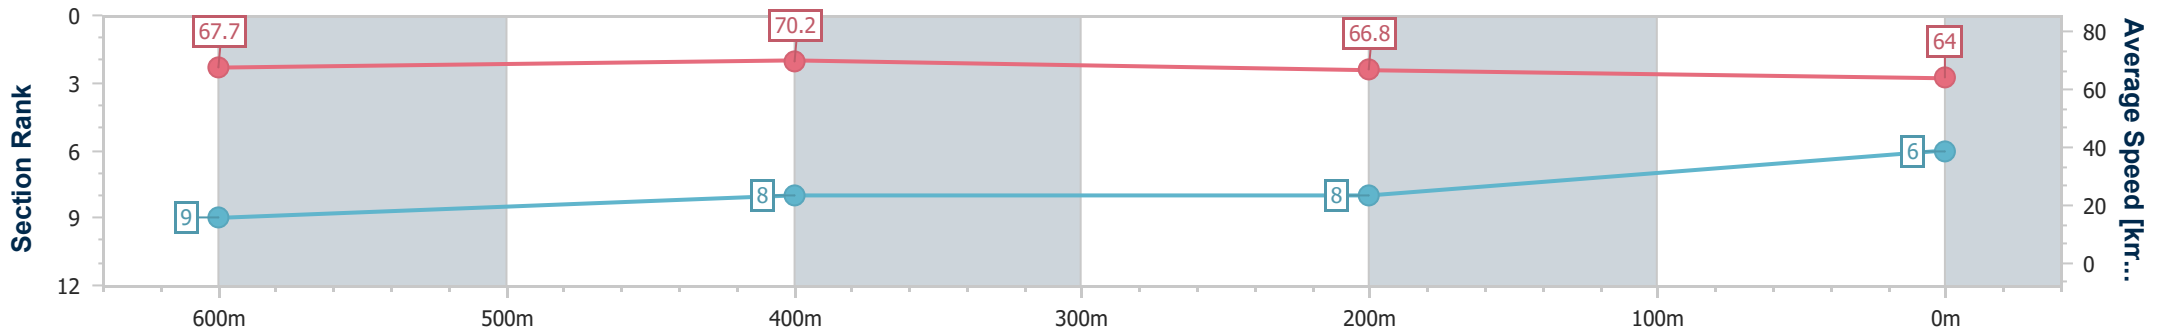

- [] Ranking at each section and finish
- .-.- No data available at this section
- NA No data available

Horse/Jockey Name	Everlasting Stars
Final Rank	6
Fastest Section Time (Section)	0:10.23 (600m)
Top Speed [km/h] (Section)	70.5 (600m)
Race State	Finished

Ipswich QLD Professional

Race 3: TAB Class 1 Handicap - 800m

01 April 2024 - 14:23

Track Rating: Soft 5, Weather: Overcast, Rail Position: True

Section	Overall	600m	400m	200m
Section Times	0:42.98 [6] (0:10.64)	0:32.34 [9] (0:10.23)	0:22.11 [8] (0:10.83)	0:11.28 [8] (0:11.28)
Average Speed [km/h]	67.7	70.2	66.8	64.0
Top Speed [km/h]	70.0	70.5	69.0	65.8
Avg. Dist. to Rail [m]	8.2	0.9	3.1	7.8
Avg. Stride Freq. [Hz]	2.3	2.6	2.5	2.4
Avg. Stride Length [m]	6.2	7.5	7.4	7.3

- [] Ranking at each section and finish
- .-.- No data available at this section
- NA No data available

Horse/Jockey Name	Evelyn's Joy
Final Rank	7
Fastest Section Time (Section)	0:10.36 (Overall)
Top Speed [km/h] (Section)	70.3 (600m)
Race State	Finished