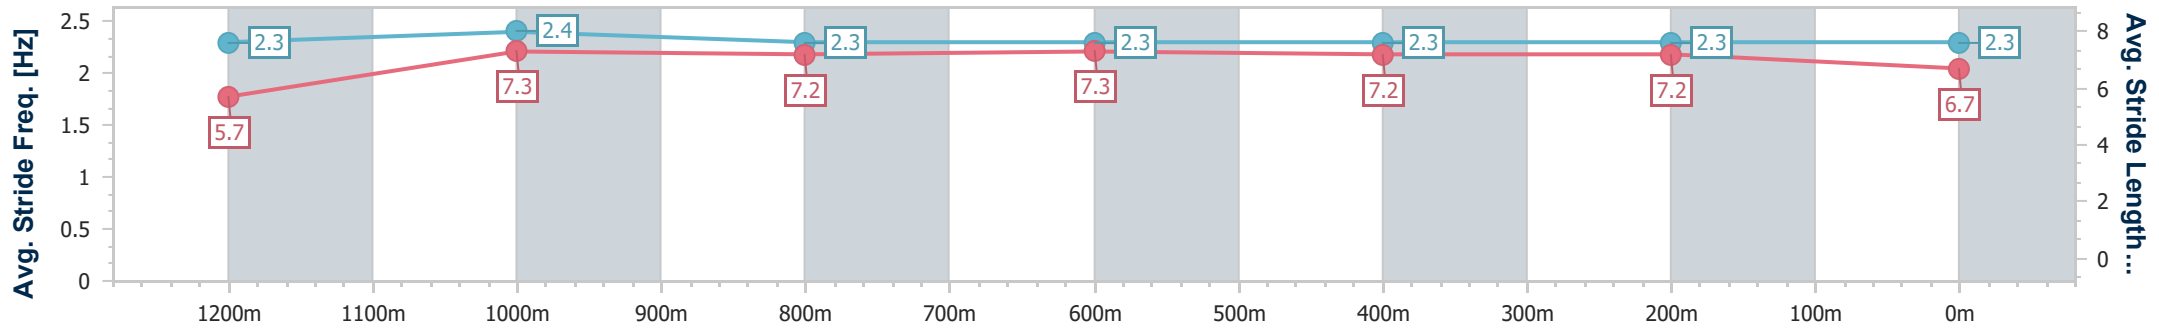

- [ ] Ranking at each section and finish
- .-.- No data available at this section
- NA No data available

Horse/Jockey Name	Zoomies
Final Rank	12
Fastest Section Time (Section)	0:11.34 (Overall)
Top Speed [km/h] (Section)	64.3 (1200m)
Race State	Finished

### Ipswich QLD Professional

Race 4: SCHWEPPE'S Maiden Handicap - 1350m

01 April 2024 - 15:02

Track Rating: Soft 5, Weather: Overcast, Rail Position: True

Section	Overall	1200m	1000m	800m	600m	400m	200m
Section Times	1:23.80 [12] (0:11.34)	1:12.46 [2] (0:11.43)	1:01.03 [5] (0:11.85)	0:49.18 [5] (0:12.08)	0:37.10 [5] (0:12.00)	0:25.10 [5] (0:12.06)	0:13.04 [7] (0:13.04)
Average Speed [km/h]	47.6	63.2	61.1	60.0	60.3	59.9	55.3
Top Speed [km/h]	63.4	64.3	62.8	60.1	60.6	61.4	58.3
Avg. Dist. to Rail [m]	5.8	2.8	2.0	1.5	1.3	1.6	2.2
Avg. Stride Freq. [Hz]	2.3	2.4	2.3	2.3	2.3	2.3	2.3
Avg. Stride Length [m]	5.7	7.3	7.2	7.3	7.2	7.2	6.7

- [ ] Ranking at each section and finish
- .-.- No data available at this section
- NA No data available