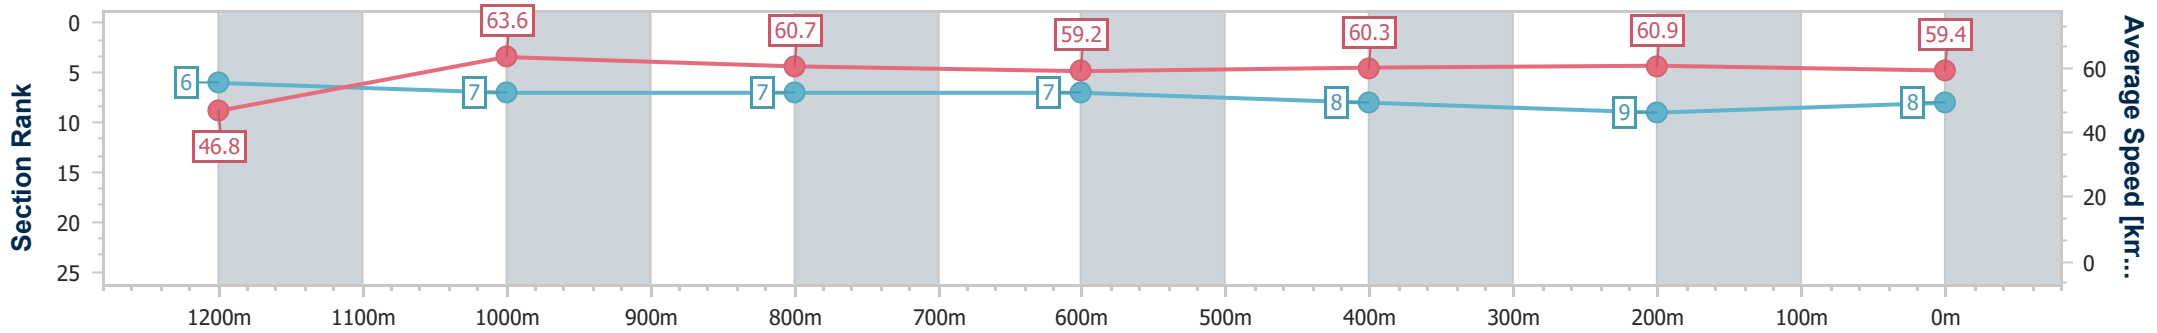

- [ ] Ranking at each section and finish
- .-.- No data available at this section
- NA No data available

Horse/Jockey Name	She Delivers
Final Rank	8
Fastest Section Time (Section)	0:11.37 (1200m)
Top Speed [km/h] (Section)	64.3 (1200m)
Race State	Finished

### Ipswich QLD Professional

Race 4: SCHWEPPE'S Maiden Handicap - 1350m

01 April 2024 - 15:02

Track Rating: Soft 5, Weather: Overcast, Rail Position: True

Section	Overall	1200m	1000m	800m	600m	400m	200m
Section Times	1:22.90 [8] (0:11.54)	1:11.36 [6] (0:11.37)	0:59.99 [7] (0:11.84)	0:48.15 [7] (0:12.16)	0:35.99 [7] (0:12.00)	0:23.99 [8] (0:11.90)	0:12.09 [9] (0:12.09)
Average Speed [km/h]	46.8	63.6	60.7	59.2	60.3	60.9	59.4
Top Speed [km/h]	61.9	64.3	62.2	59.5	61.3	62.1	62.1
Avg. Dist. to Rail [m]	2.4	1.4	0.6	0.2	0.3	2.8	4.5
Avg. Stride Freq. [Hz]	2.3	2.4	2.3	2.2	2.2	2.3	2.2
Avg. Stride Length [m]	5.5	7.5	7.4	7.4	7.5	7.5	7.3