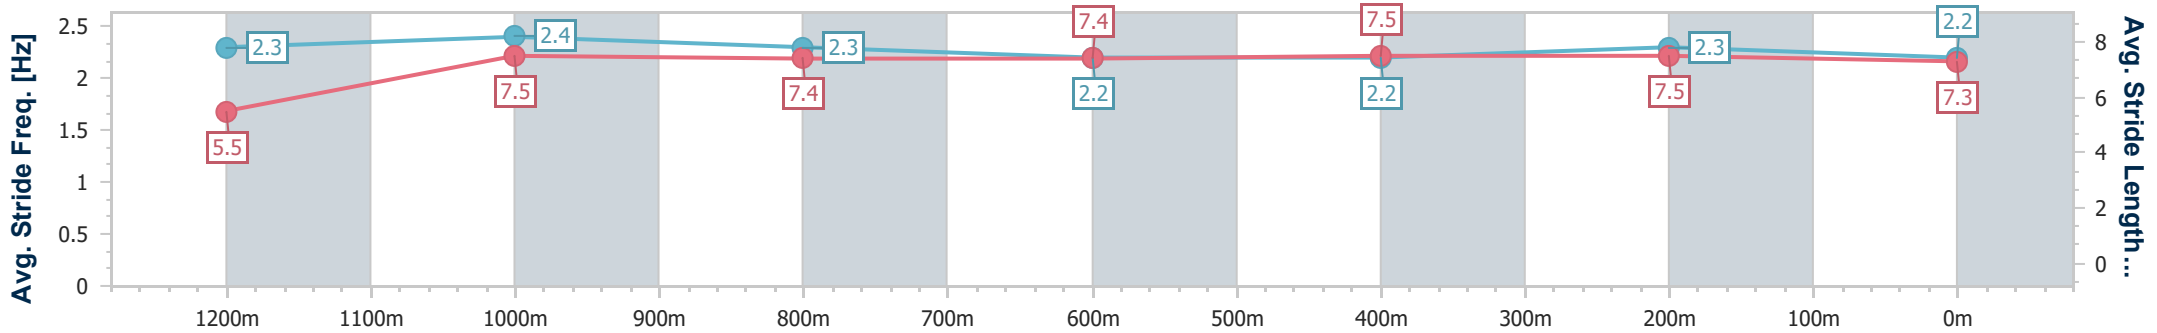

- [ ] Ranking at each section and finish
- .-.- No data available at this section
- NA No data available

Horse/Jockey Name	She Delivers
Final Rank	8
Fastest Section Time (Section)	0:11.37 (1200m)
Top Speed [km/h] (Section)	64.3 (1200m)
Race State	Finished

### Ipswich QLD Professional

Race 4: SCHWEPPE'S Maiden Handicap - 1350m

01 April 2024 - 15:02

Track Rating: Soft 5, Weather: Overcast, Rail Position: True

Section	Overall	1200m	1000m	800m	600m	400m	200m
Section Times	1:22.90 [8] (0:11.54)	1:11.36 [6] (0:11.37)	0:59.99 [7] (0:11.84)	0:48.15 [7] (0:12.16)	0:35.99 [7] (0:12.00)	0:23.99 [8] (0:11.90)	0:12.09 [9] (0:12.09)
Average Speed [km/h]	46.8	63.6	60.7	59.2	60.3	60.9	59.4
Top Speed [km/h]	61.9	64.3	62.2	59.5	61.3	62.1	62.1
Avg. Dist. to Rail [m]	2.4	1.4	0.6	0.2	0.3	2.8	4.5
Avg. Stride Freq. [Hz]	2.3	2.4	2.3	2.2	2.2	2.3	2.2
Avg. Stride Length [m]	5.5	7.5	7.4	7.4	7.5	7.5	7.3