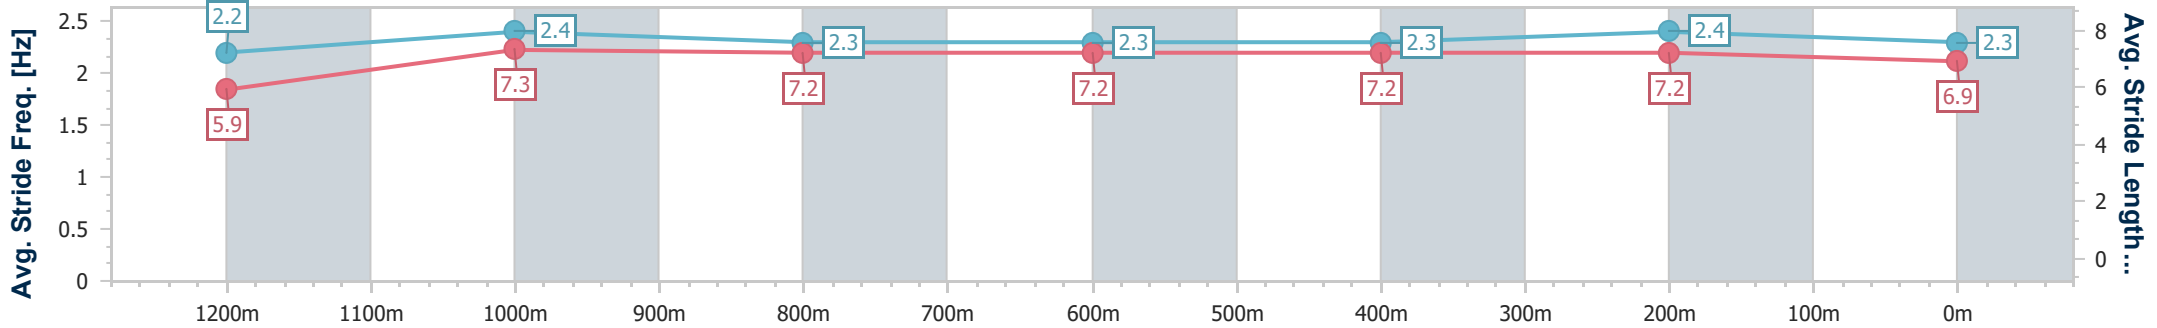

### Ipswich QLD Professional

Race 4: SCHWEPPE'S Maiden Handicap - 1350m

01 April 2024 - 15:02

Track Rating: Soft 5, Weather: Overcast, Rail Position: True

Section	Overall	1200m	1000m	800m	600m	400m	200m
Section Times	1:22.95 [9] (0:11.39)	1:11.56 [5] (0:11.12)	1:00.44 [2] (0:11.80)	0:48.64 [2] (0:12.04)	0:36.60 [2] (0:11.95)	0:24.65 [2] (0:12.06)	0:12.59 [4] (0:12.59)
Average Speed [km/h]	47.3	65.1	61.1	59.6	60.3	59.9	57.2
Top Speed [km/h]	65.1	65.8	62.9	60.5	61.3	61.1	59.1
Avg. Dist. to Rail [m]	9.0	4.5	0.7	0.5	0.2	1.6	3.3
Avg. Stride Freq. [Hz]	2.2	2.4	2.3	2.2	2.3	2.3	2.3
Avg. Stride Length [m]	5.9	7.5	7.4	7.4	7.3	7.2	6.9

- [ ] Ranking at each section and finish
- .-.- No data available at this section
- NA No data available

Horse/Jockey Name	Antilles
Final Rank	10
Fastest Section Time (Section)	0:11.38 (1200m)
Top Speed [km/h] (Section)	65.8 (1200m)
Race State	Finished

Ipswich QLD Professional  
Race 4: SCHWEPPE'S Maiden Handicap - 1350m

01 April 2024 - 15:02

Track Rating: Soft 5, Weather: Overcast, Rail Position: True

Section	Overall	1200m	1000m	800m	600m	400m	200m
Section Times	1:23.18 [10] (0:11.72)	1:11.46 [7] (0:11.38)	1:00.08 [8] (0:11.90)	0:48.18 [8] (0:12.15)	0:36.03 [9] (0:11.99)	0:24.04 [10] (0:11.76)	0:12.28 [11] (0:12.28)
Average Speed [km/h]	46.0	63.6	60.6	59.4	60.2	61.1	58.5
Top Speed [km/h]	61.8	65.8	62.1	60.0	61.5	61.7	60.8
Avg. Dist. to Rail [m]	3.7	2.2	1.0	0.4	0.3	0.2	0.4
Avg. Stride Freq. [Hz]	2.2	2.4	2.3	2.3	2.3	2.4	2.3
Avg. Stride Length [m]	5.9	7.3	7.2	7.2	7.2	7.2	6.9