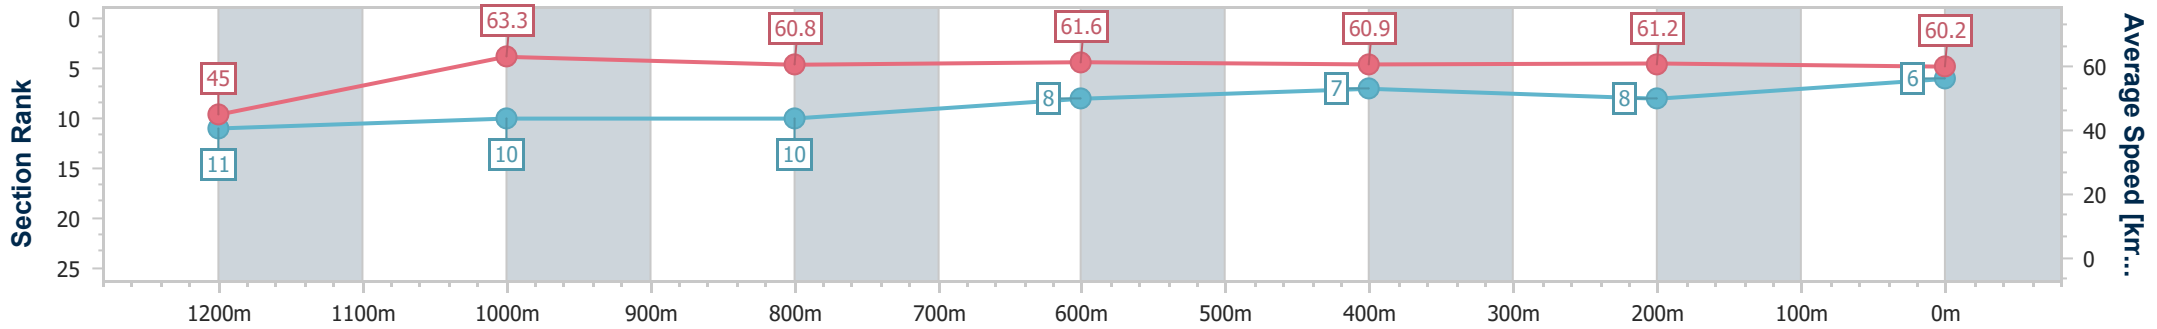

### Ipswich QLD Professional

Race 4: SCHWEPPE'S Maiden Handicap - 1350m

01 April 2024 - 15:02

Track Rating: Soft 5, Weather: Overcast, Rail Position: True

Section	Overall	1200m	1000m	800m	600m	400m	200m
Section Times	1:22.73 [6] (0:12.02)	1:10.71 [11] (0:11.40)	0:59.31 [10] (0:11.86)	0:47.45 [10] (0:11.72)	0:35.73 [8] (0:11.86)	0:23.87 [7] (0:11.91)	0:11.96 [8] (0:11.96)
Average Speed [km/h]	45.0	63.3	60.8	61.6	60.9	61.2	60.2
Top Speed [km/h]	62.5	64.7	62.6	62.9	62.0	62.8	61.8
Avg. Dist. to Rail [m]	6.3	2.9	1.1	0.4	0.8	4.0	5.7
Avg. Stride Freq. [Hz]	2.2	2.3	2.3	2.3	2.3	2.3	2.3
Avg. Stride Length [m]	5.7	7.5	7.4	7.5	7.4	7.2	7.3