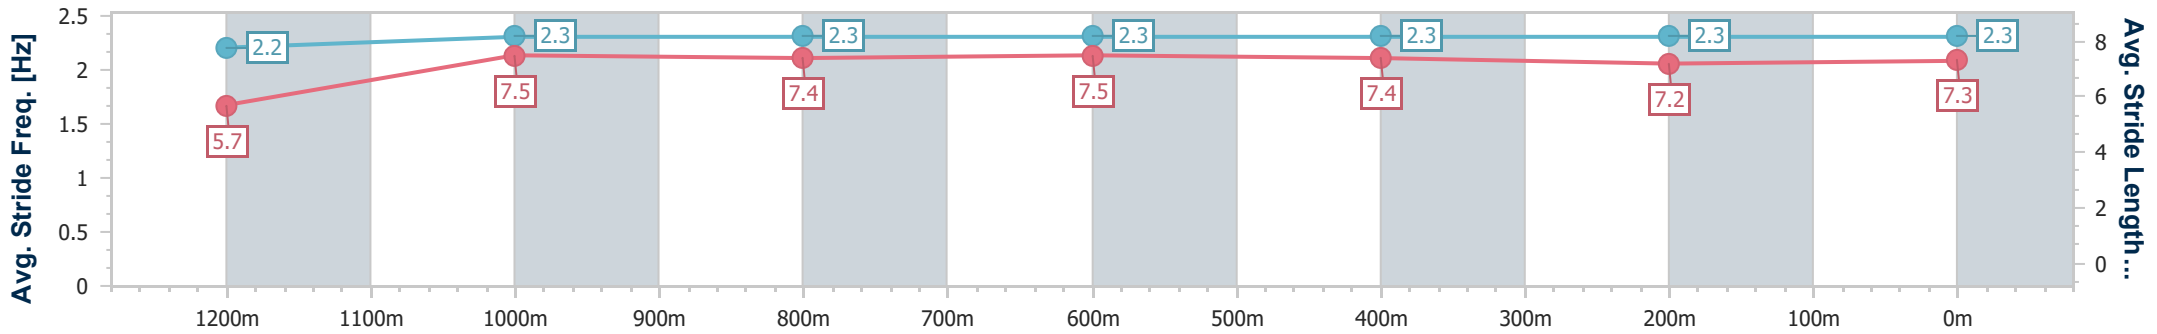

- [ ] Ranking at each section and finish
- .-.- No data available at this section
- NA No data available

Horse/Jockey Name	Salamancas
Final Rank	6
Fastest Section Time (Section)	0:11.40 (1200m)
Top Speed [km/h] (Section)	64.7 (1200m)
Race State	Finished

### Ipswich QLD Professional

Race 4: SCHWEPPE'S Maiden Handicap - 1350m

01 April 2024 - 15:02

Track Rating: Soft 5, Weather: Overcast, Rail Position: True

Section	Overall	1200m	1000m	800m	600m	400m	200m
Section Times	1:22.73 [6] (0:12.02)	1:10.71 [11] (0:11.40)	0:59.31 [10] (0:11.86)	0:47.45 [10] (0:11.72)	0:35.73 [8] (0:11.86)	0:23.87 [7] (0:11.91)	0:11.96 [8] (0:11.96)
Average Speed [km/h]	45.0	63.3	60.8	61.6	60.9	61.2	60.2
Top Speed [km/h]	62.5	64.7	62.6	62.9	62.0	62.8	61.8
Avg. Dist. to Rail [m]	6.3	2.9	1.1	0.4	0.8	4.0	5.7
Avg. Stride Freq. [Hz]	2.2	2.3	2.3	2.3	2.3	2.3	2.3
Avg. Stride Length [m]	5.7	7.5	7.4	7.5	7.4	7.2	7.3