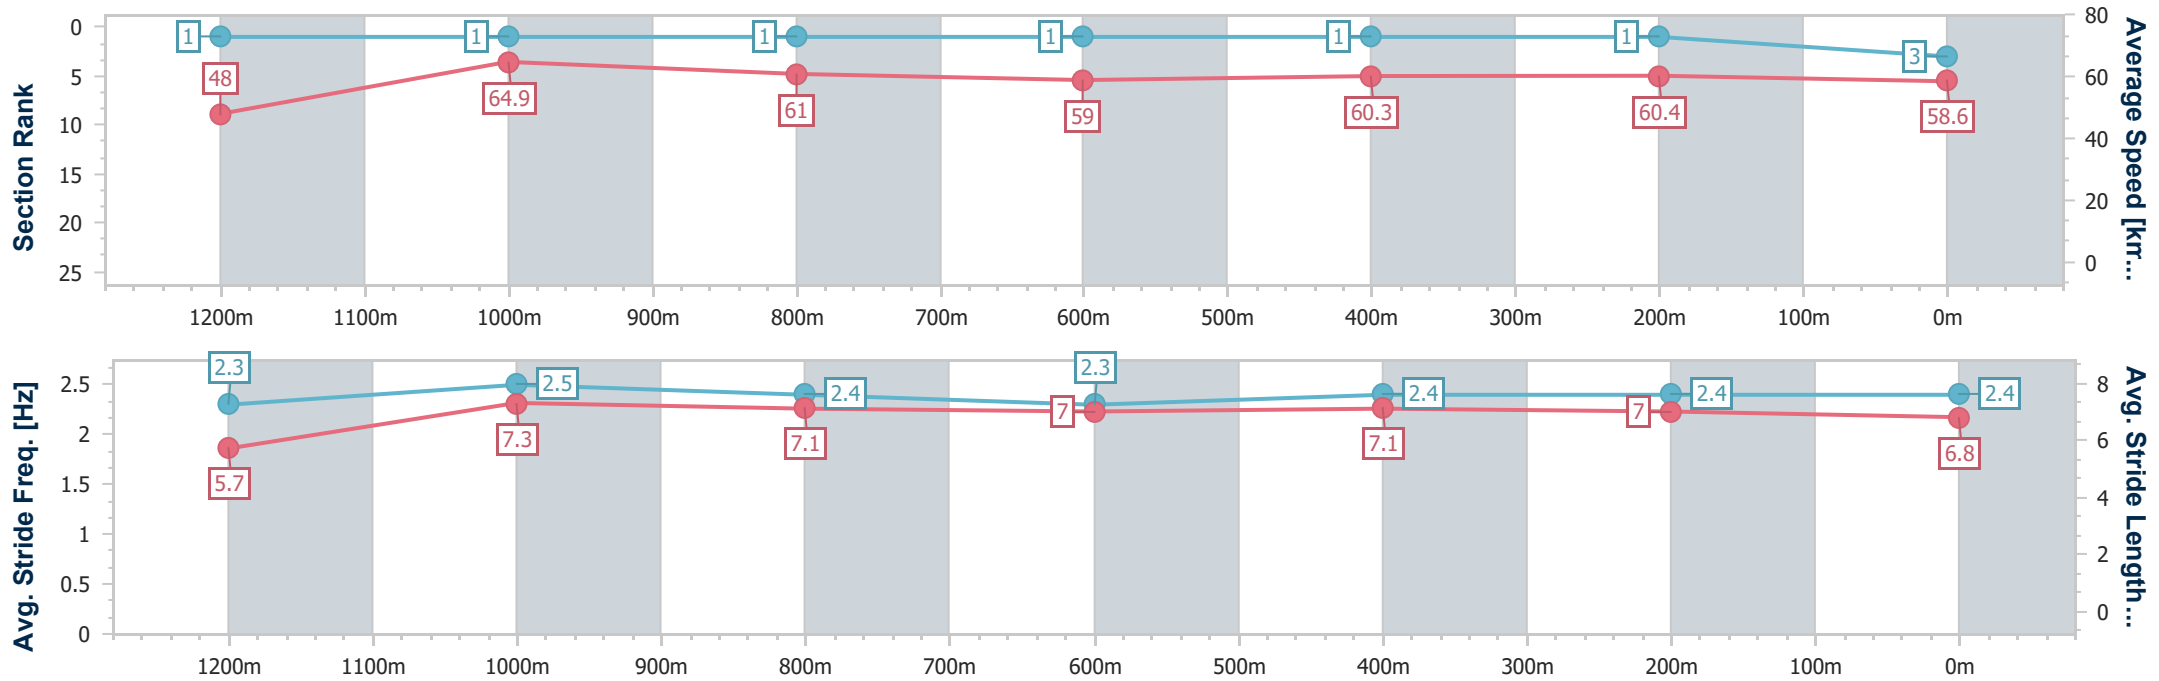

### Ipswich QLD Professional

Race 4: SCHWEPPE'S Maiden Handicap - 1350m

01 April 2024 - 15:02

Track Rating: Soft 5, Weather: Overcast, Rail Position: True

Section	Overall	1200m	1000m	800m	600m	400m	200m
Section Times	1:22.38 [3] (0:11.28)	1:11.10 [1] (0:11.16)	0:59.94 [1] (0:11.77)	0:48.17 [1] (0:12.12)	0:36.05 [1] (0:11.88)	0:24.17 [1] (0:11.88)	0:12.29 [1] (0:12.29)
Average Speed [km/h]	48.0	64.9	61.0	59.0	60.3	60.4	58.6
Top Speed [km/h]	64.2	65.6	62.5	59.9	61.2	61.0	60.5
Avg. Dist. to Rail [m]	7.6	3.4	0.4	0.9	1.5	0.8	1.2
Avg. Stride Freq. [Hz]	2.3	2.5	2.4	2.3	2.4	2.4	2.4
Avg. Stride Length [m]	5.7	7.3	7.1	7.0	7.1	7.0	6.8