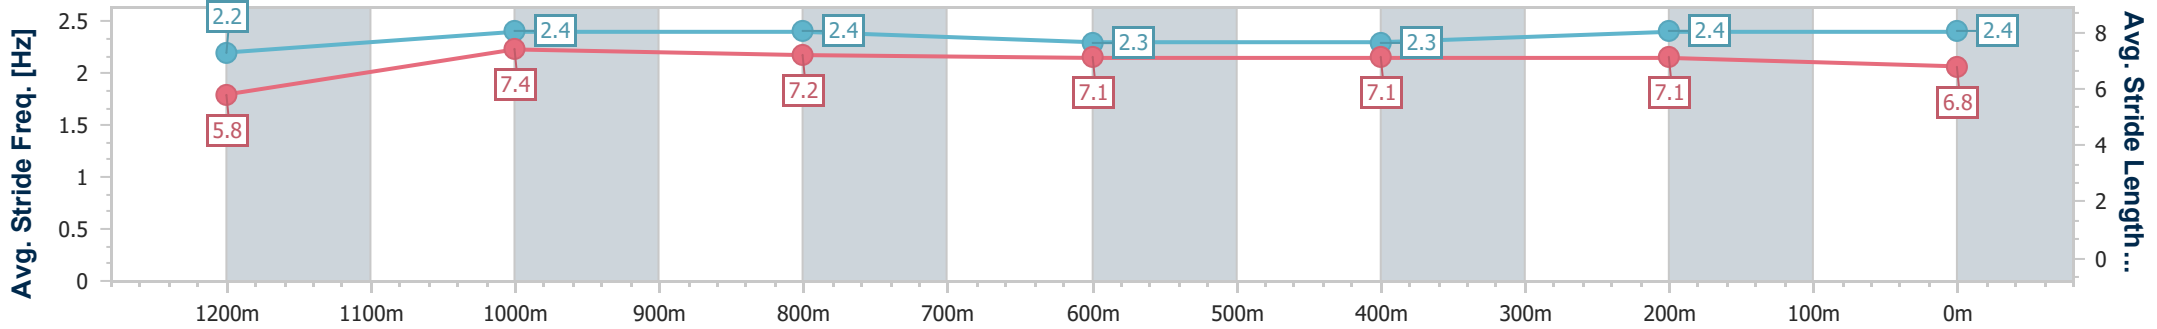

### Ipswich QLD Professional

Race 4: SCHWEPPE'S Maiden Handicap - 1350m

01 April 2024 - 15:02

Track Rating: Soft 5, Weather: Overcast, Rail Position: True

Section	Overall	1200m	1000m	800m	600m	400m	200m
Section Times	1:22.15 [1] (0:11.73)	1:10.42 [8] (0:11.09)	0:59.33 [6] (0:11.88)	0:47.45 [6] (0:12.13)	0:35.32 [6] (0:11.93)	0:23.39 [6] (0:11.57)	0:11.82 [3] (0:11.82)
Average Speed [km/h]	46.1	64.8	60.6	58.8	60.2	62.0	60.8
Top Speed [km/h]	63.2	65.7	62.0	59.5	61.8	62.9	62.3
Avg. Dist. to Rail [m]	1.1	0.6	1.2	1.6	1.1	0.3	0.4
Avg. Stride Freq. [Hz]	2.2	2.4	2.4	2.3	2.3	2.4	2.4
Avg. Stride Length [m]	5.8	7.4	7.2	7.1	7.1	7.1	6.8