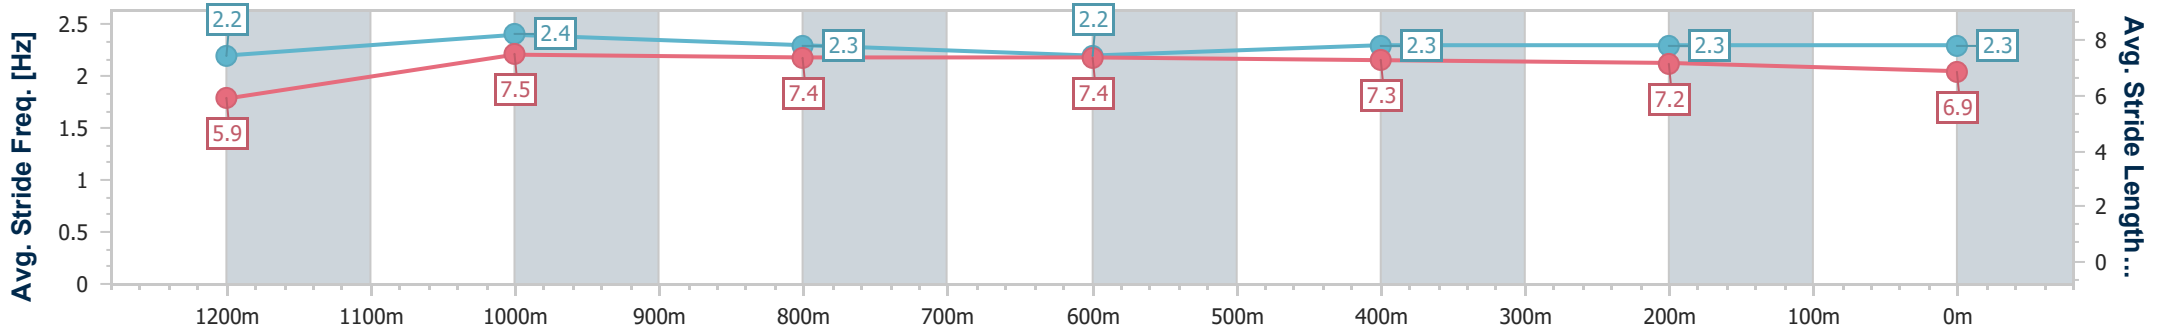

### Ipswich QLD Professional

Race 4: SCHWEPPE'S Maiden Handicap - 1350m

01 April 2024 - 15:02

Track Rating: Soft 5, Weather: Overcast, Rail Position: True

Section	Overall	1200m	1000m	800m	600m	400m	200m
Section Times	1:22.95 [9] (0:11.39)	1:11.56 [5] (0:11.12)	1:00.44 [2] (0:11.80)	0:48.64 [2] (0:12.04)	0:36.60 [2] (0:11.95)	0:24.65 [2] (0:12.06)	0:12.59 [4] (0:12.59)
Average Speed [km/h]	47.3	65.1	61.1	59.6	60.3	59.9	57.2
Top Speed [km/h]	65.1	65.8	62.9	60.5	61.3	61.1	59.1
Avg. Dist. to Rail [m]	9.0	4.5	0.7	0.5	0.2	1.6	3.3
Avg. Stride Freq. [Hz]	2.2	2.4	2.3	2.2	2.3	2.3	2.3
Avg. Stride Length [m]	5.9	7.5	7.4	7.4	7.3	7.2	6.9