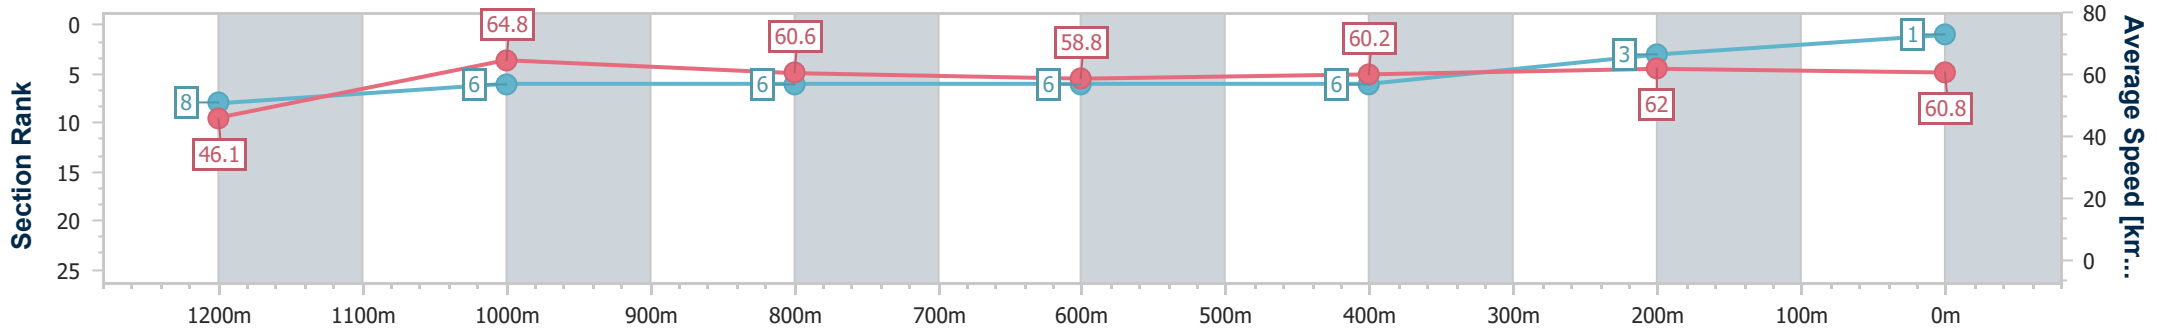

### Ipswich QLD Professional

Race 4: SCHWEPPE'S Maiden Handicap - 1350m

01 April 2024 - 15:02

Track Rating: Soft 5, Weather: Overcast, Rail Position: True

Section	Overall	1200m	1000m	800m	600m	400m	200m
Section Times	1:22.15 [1] (0:11.73)	1:10.42 [8] (0:11.09)	0:59.33 [6] (0:11.88)	0:47.45 [6] (0:12.13)	0:35.32 [6] (0:11.93)	0:23.39 [6] (0:11.57)	0:11.82 [3] (0:11.82)
Average Speed [km/h]	46.1	64.8	60.6	58.8	60.2	62.0	60.8
Top Speed [km/h]	63.2	65.7	62.0	59.5	61.8	62.9	62.3
Avg. Dist. to Rail [m]	1.1	0.6	1.2	1.6	1.1	0.3	0.4
Avg. Stride Freq. [Hz]	2.2	2.4	2.4	2.3	2.3	2.4	2.4
Avg. Stride Length [m]	5.8	7.4	7.2	7.1	7.1	7.1	6.8