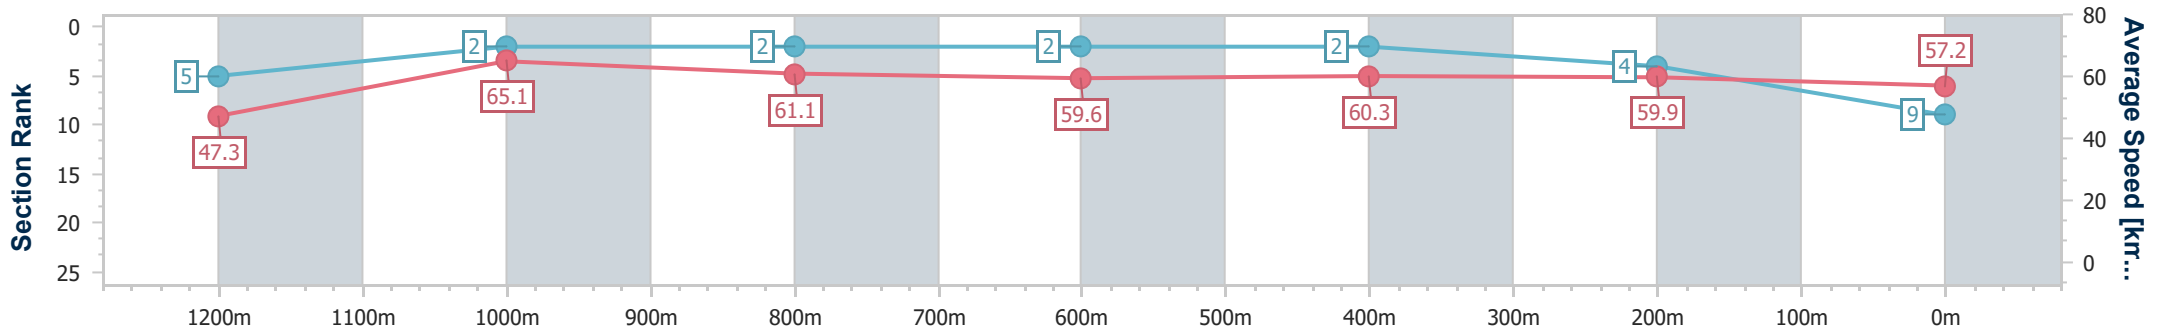

### Ipswich QLD Professional

Race 4: SCHWEPPE'S Maiden Handicap - 1350m

01 April 2024 - 15:02

Track Rating: Soft 5, Weather: Overcast, Rail Position: True

Section	Overall	1200m	1000m	800m	600m	400m	200m
Section Times	1:22.95 [9] (0:11.39)	1:11.56 [5] (0:11.12)	1:00.44 [2] (0:11.80)	0:48.64 [2] (0:12.04)	0:36.60 [2] (0:11.95)	0:24.65 [2] (0:12.06)	0:12.59 [4] (0:12.59)
Average Speed [km/h]	47.3	65.1	61.1	59.6	60.3	59.9	57.2
Top Speed [km/h]	65.1	65.8	62.9	60.5	61.3	61.1	59.1
Avg. Dist. to Rail [m]	9.0	4.5	0.7	0.5	0.2	1.6	3.3
Avg. Stride Freq. [Hz]	2.2	2.4	2.3	2.2	2.3	2.3	2.3
Avg. Stride Length [m]	5.9	7.5	7.4	7.4	7.3	7.2	6.9