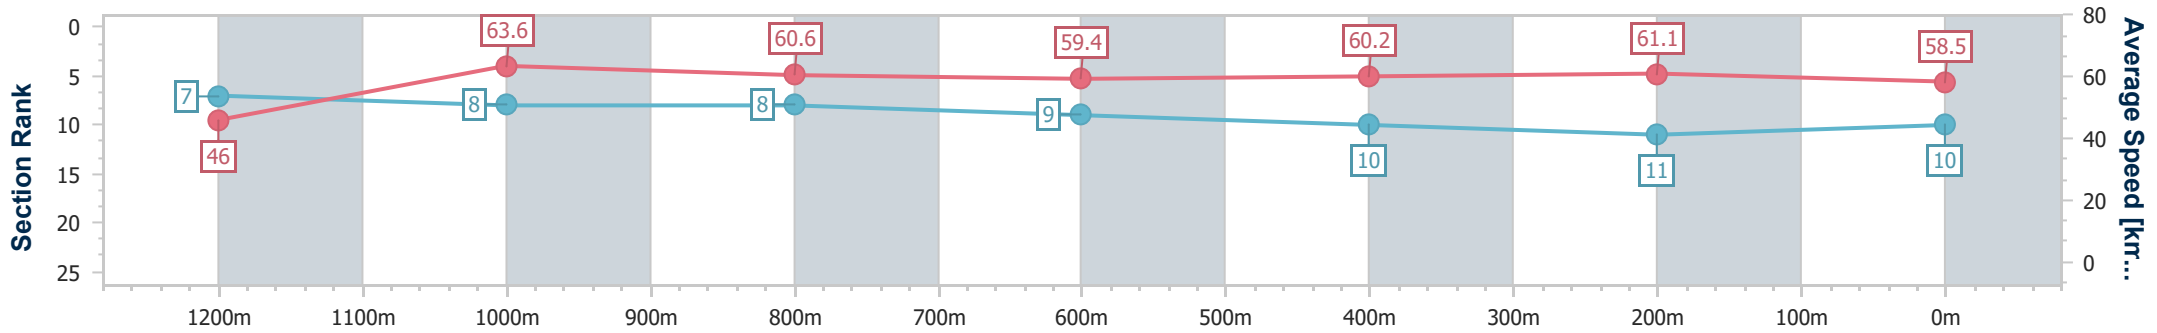

### Ipswich QLD Professional

Race 4: SCHWEPPE'S Maiden Handicap - 1350m

01 April 2024 - 15:02

Track Rating: Soft 5, Weather: Overcast, Rail Position: True

Section	Overall	1200m	1000m	800m	600m	400m	200m
Section Times	1:22.95 [9] (0:11.39)	1:11.56 [5] (0:11.12)	1:00.44 [2] (0:11.80)	0:48.64 [2] (0:12.04)	0:36.60 [2] (0:11.95)	0:24.65 [2] (0:12.06)	0:12.59 [4] (0:12.59)
Average Speed [km/h]	47.3	65.1	61.1	59.6	60.3	59.9	57.2
Top Speed [km/h]	65.1	65.8	62.9	60.5	61.3	61.1	59.1
Avg. Dist. to Rail [m]	9.0	4.5	0.7	0.5	0.2	1.6	3.3
Avg. Stride Freq. [Hz]	2.2	2.4	2.3	2.2	2.3	2.3	2.3
Avg. Stride Length [m]	5.9	7.5	7.4	7.4	7.3	7.2	6.9

- [ ] Ranking at each section and finish
- .-.- No data available at this section
- NA No data available

Horse/Jockey Name	Antilles
Final Rank	10
Fastest Section Time (Section)	0:11.38 (1200m)
Top Speed [km/h] (Section)	65.8 (1200m)
Race State	Finished

Ipswich QLD Professional  
Race 4: SCHWEPPE'S Maiden Handicap - 1350m

01 April 2024 - 15:02

Track Rating: Soft 5, Weather: Overcast, Rail Position: True

Section	Overall	1200m	1000m	800m	600m	400m	200m
Section Times	1:23.18 [10] (0:11.72)	1:11.46 [7] (0:11.38)	1:00.08 [8] (0:11.90)	0:48.18 [8] (0:12.15)	0:36.03 [9] (0:11.99)	0:24.04 [10] (0:11.76)	0:12.28 [11] (0:12.28)
Average Speed [km/h]	46.0	63.6	60.6	59.4	60.2	61.1	58.5
Top Speed [km/h]	61.8	65.8	62.1	60.0	61.5	61.7	60.8
Avg. Dist. to Rail [m]	3.7	2.2	1.0	0.4	0.3	0.2	0.4
Avg. Stride Freq. [Hz]	2.2	2.4	2.3	2.3	2.3	2.4	2.3
Avg. Stride Length [m]	5.9	7.3	7.2	7.2	7.2	7.2	6.9