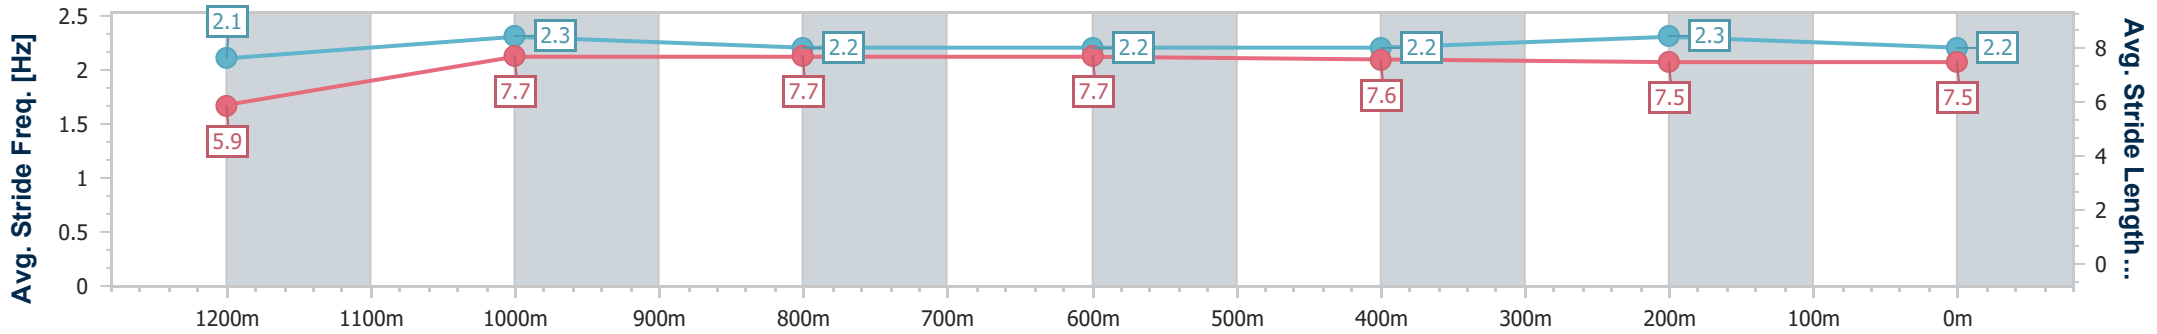

### Ipswich QLD Professional

Race 4: SCHWEPPE'S Maiden Handicap - 1350m

01 April 2024 - 15:02

Track Rating: Soft 5, Weather: Overcast, Rail Position: True

Section	Overall	1200m	1000m	800m	600m	400m	200m
Section Times	1:22.79 [7] (0:11.99)	1:10.80 [10] (0:11.56)	0:59.24 [12] (0:11.98)	0:47.26 [12] (0:11.91)	0:35.35 [12] (0:11.90)	0:23.45 [12] (0:11.53)	0:11.92 [10] (0:11.92)
Average Speed [km/h]	45.1	62.6	60.1	60.6	60.8	62.5	60.3
Top Speed [km/h]	60.0	64.5	63.5	62.0	62.7	63.1	62.2
Avg. Dist. to Rail [m]	9.2	3.6	1.1	0.5	0.7	1.3	1.1
Avg. Stride Freq. [Hz]	2.1	2.3	2.2	2.2	2.2	2.3	2.2
Avg. Stride Length [m]	5.9	7.7	7.7	7.7	7.6	7.5	7.5

- [ ] Ranking at each section and finish
- .-.- No data available at this section
- NA No data available

Horse/Jockey Name	She Delivers
Final Rank	8
Fastest Section Time (Section)	0:11.37 (1200m)
Top Speed [km/h] (Section)	64.3 (1200m)
Race State	Finished