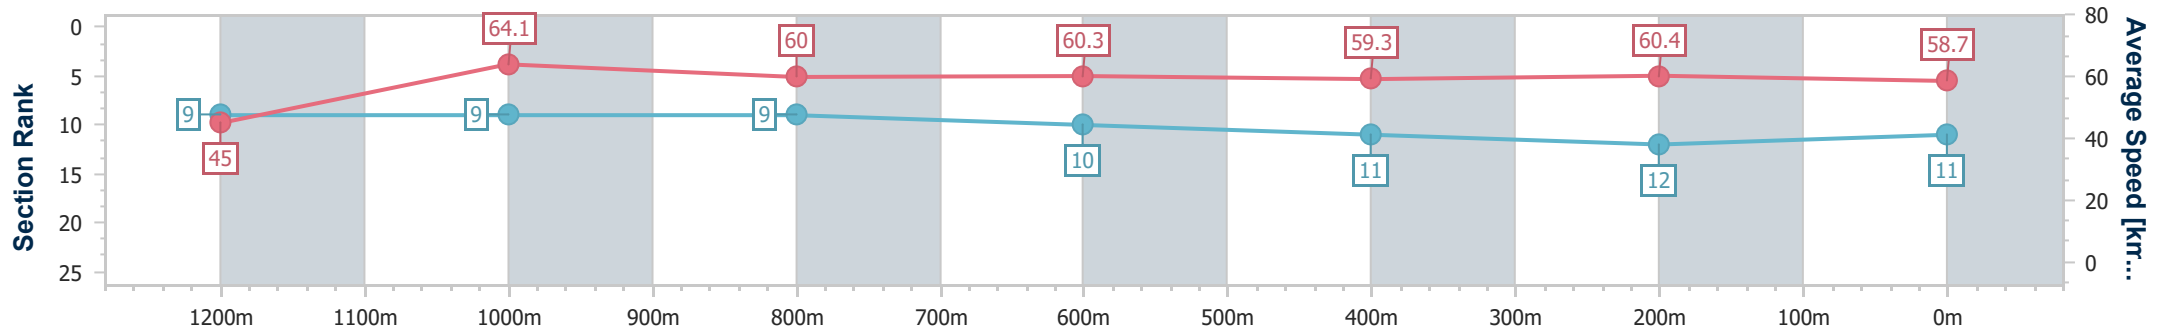

- [ ] Ranking at each section and finish
- .-.- No data available at this section
- NA No data available

Horse/Jockey Name	Whiskey Tower
Final Rank	11
Fastest Section Time (Section)	0:11.26 (1200m)
Top Speed [km/h] (Section)	66.2 (1200m)
Race State	Finished

### Ipswich QLD Professional

Race 4: SCHWEPPE'S Maiden Handicap - 1350m

01 April 2024 - 15:02

Track Rating: Soft 5, Weather: Overcast, Rail Position: True

Section	Overall	1200m	1000m	800m	600m	400m	200m
Section Times	1:23.35 [11] (0:11.98)	1:11.37 [9] (0:11.26)	1:00.11 [9] (0:11.99)	0:48.12 [9] (0:11.94)	0:36.18 [10] (0:12.10)	0:24.08 [11] (0:11.85)	0:12.23 [12] (0:12.23)
Average Speed [km/h]	45.0	64.1	60.0	60.3	59.3	60.4	58.7
Top Speed [km/h]	62.0	66.2	62.5	61.3	60.4	62.4	61.5
Avg. Dist. to Rail [m]	5.2	1.5	0.2	0.3	0.5	1.3	1.3
Avg. Stride Freq. [Hz]	2.2	2.4	2.3	2.3	2.3	2.3	2.3
Avg. Stride Length [m]	5.6	7.4	7.3	7.4	7.3	7.2	7.1

- [ ] Ranking at each section and finish
- .-.- No data available at this section
- NA No data available

Horse/Jockey Name	Zoomies
Final Rank	12
Fastest Section Time (Section)	0:11.34 (Overall)
Top Speed [km/h] (Section)	64.3 (1200m)
Race State	Finished