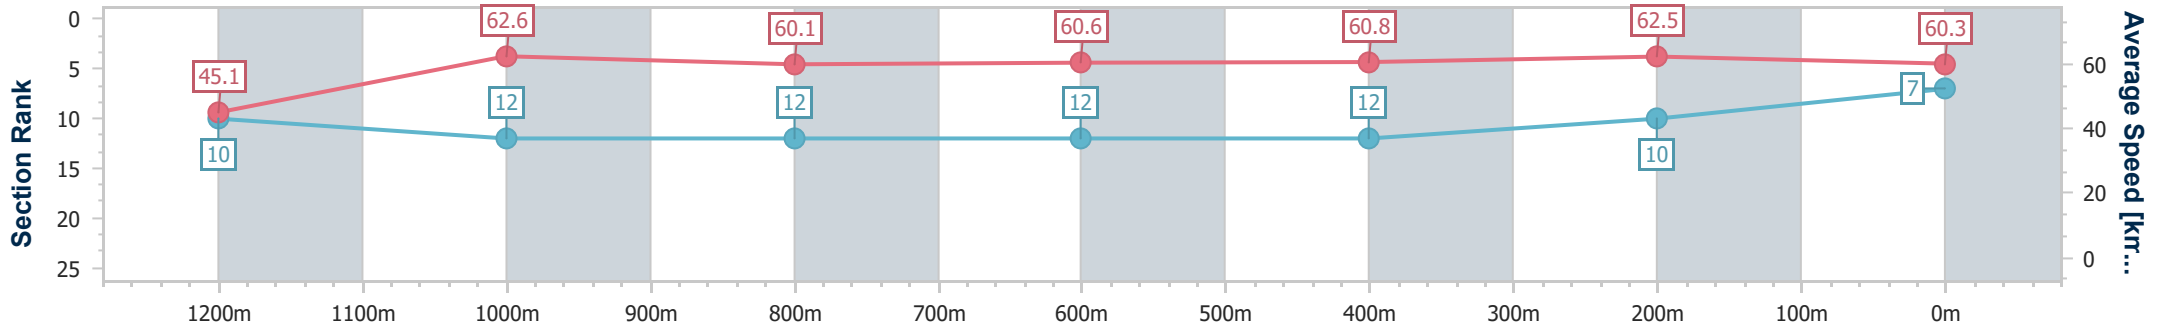

### Ipswich QLD Professional

Race 4: SCHWEPPE'S Maiden Handicap - 1350m

01 April 2024 - 15:02

Track Rating: Soft 5, Weather: Overcast, Rail Position: True

Section	Overall	1200m	1000m	800m	600m	400m	200m
Section Times	1:22.79 [7] (0:11.99)	1:10.80 [10] (0:11.56)	0:59.24 [12] (0:11.98)	0:47.26 [12] (0:11.91)	0:35.35 [12] (0:11.90)	0:23.45 [12] (0:11.53)	0:11.92 [10] (0:11.92)
Average Speed [km/h]	45.1	62.6	60.1	60.6	60.8	62.5	60.3
Top Speed [km/h]	60.0	64.5	63.5	62.0	62.7	63.1	62.2
Avg. Dist. to Rail [m]	9.2	3.6	1.1	0.5	0.7	1.3	1.1
Avg. Stride Freq. [Hz]	2.1	2.3	2.2	2.2	2.2	2.3	2.2
Avg. Stride Length [m]	5.9	7.7	7.7	7.7	7.6	7.5	7.5

- [ ] Ranking at each section and finish
- .-.- No data available at this section
- NA No data available

Horse/Jockey Name	She Delivers
Final Rank	8
Fastest Section Time (Section)	0:11.37 (1200m)
Top Speed [km/h] (Section)	64.3 (1200m)
Race State	Finished