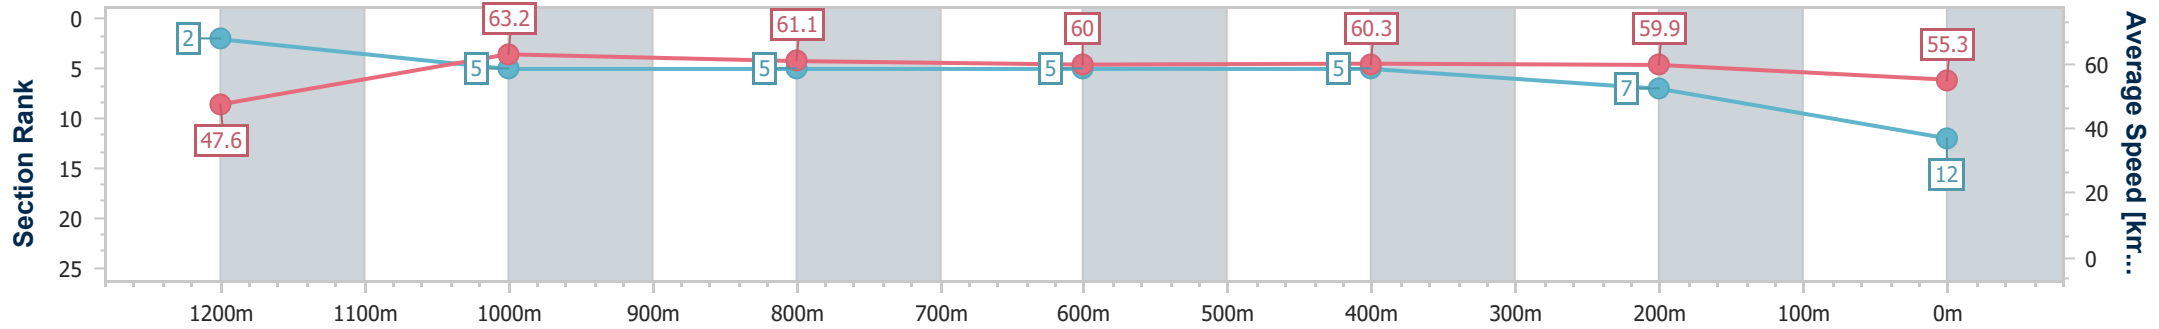

- [ ] Ranking at each section and finish
- .-.- No data available at this section
- NA No data available

Horse/Jockey Name	Zoomies
Final Rank	12
Fastest Section Time (Section)	0:11.34 (Overall)
Top Speed [km/h] (Section)	64.3 (1200m)
Race State	Finished

### Ipswich QLD Professional

Race 4: SCHWEPPE'S Maiden Handicap - 1350m

01 April 2024 - 15:02

Track Rating: Soft 5, Weather: Overcast, Rail Position: True

Section	Overall	1200m	1000m	800m	600m	400m	200m
Section Times	1:23.80 [12] (0:11.34)	1:12.46 [2] (0:11.43)	1:01.03 [5] (0:11.85)	0:49.18 [5] (0:12.08)	0:37.10 [5] (0:12.00)	0:25.10 [5] (0:12.06)	0:13.04 [7] (0:13.04)
Average Speed [km/h]	47.6	63.2	61.1	60.0	60.3	59.9	55.3
Top Speed [km/h]	63.4	64.3	62.8	60.1	60.6	61.4	58.3
Avg. Dist. to Rail [m]	5.8	2.8	2.0	1.5	1.3	1.6	2.2
Avg. Stride Freq. [Hz]	2.3	2.4	2.3	2.3	2.3	2.3	2.3
Avg. Stride Length [m]	5.7	7.3	7.2	7.3	7.2	7.2	6.7

- [ ] Ranking at each section and finish
- .-.- No data available at this section
- NA No data available