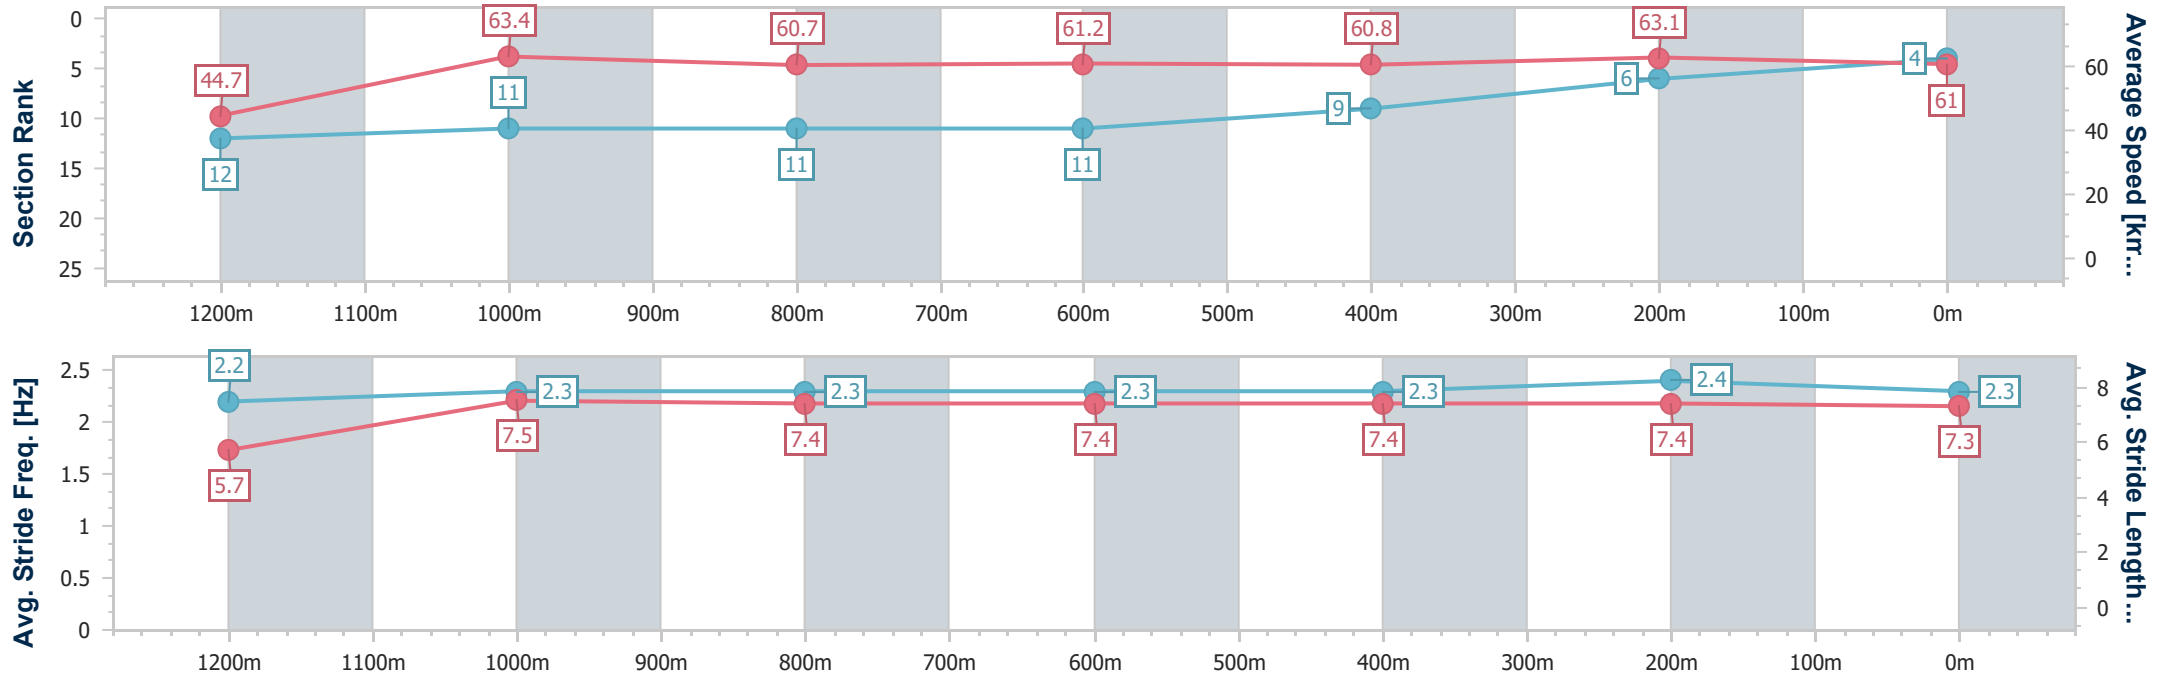

### Ipswich QLD Professional

Race 4: SCHWEPPE'S Maiden Handicap - 1350m

01 April 2024 - 15:02

Track Rating: Soft 5, Weather: Overcast, Rail Position: True

Section	Overall	1200m	1000m	800m	600m	400m	200m
Section Times	1:22.50 [4] (0:12.08)	1:10.42 [12] (0:11.42)	0:59.00 [11] (0:11.90)	0:47.10 [11] (0:11.83)	0:35.27 [11] (0:11.88)	0:23.39 [9] (0:11.56)	0:11.83 [6] (0:11.83)
Average Speed [km/h]	44.7	63.4	60.7	61.2	60.8	63.1	61.0
Top Speed [km/h]	60.2	65.5	63.1	61.9	62.8	63.5	63.0
Avg. Dist. to Rail [m]	10.4	3.9	1.9	0.9	1.2	4.5	5.9
Avg. Stride Freq. [Hz]	2.2	2.3	2.3	2.3	2.3	2.4	2.3
Avg. Stride Length [m]	5.7	7.5	7.4	7.4	7.4	7.4	7.3