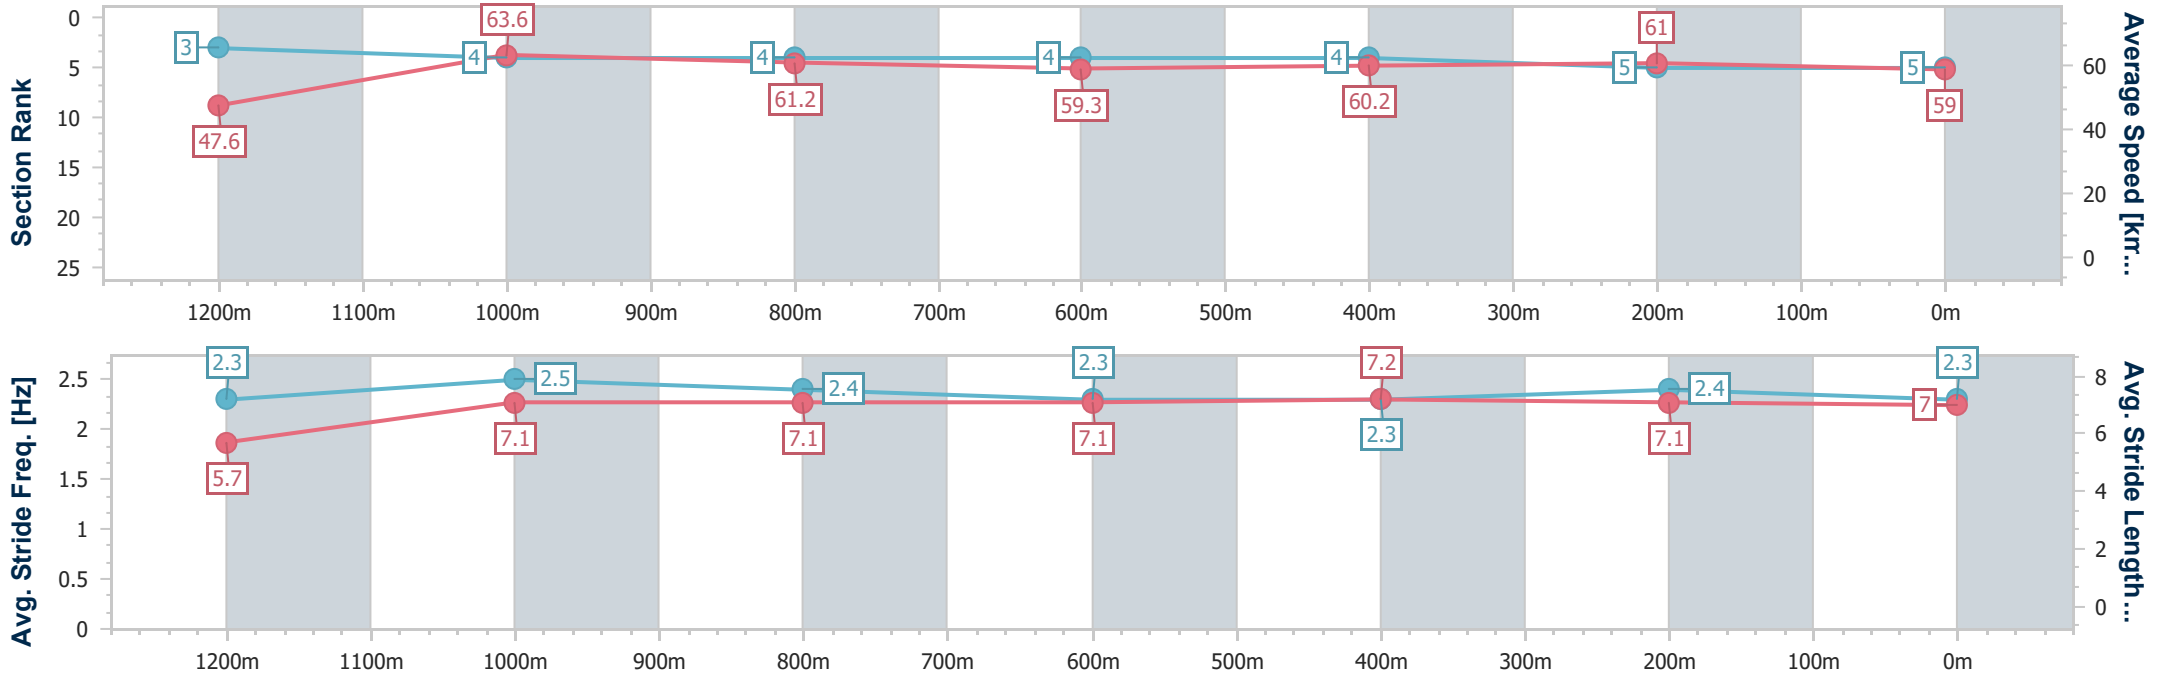

### Ipswich QLD Professional

Race 4: SCHWEPPE'S Maiden Handicap - 1350m

01 April 2024 - 15:02

Track Rating: Soft 5, Weather: Overcast, Rail Position: True

Section	Overall	1200m	1000m	800m	600m	400m	200m
Section Times	1:22.66 [5] (0:11.36)	1:11.30 [3] (0:11.32)	0:59.98 [4] (0:11.82)	0:48.16 [4] (0:12.12)	0:36.04 [4] (0:11.98)	0:24.06 [4] (0:11.83)	0:12.23 [5] (0:12.23)
Average Speed [km/h]	47.6	63.6	61.2	59.3	60.2	61.0	59.0
Top Speed [km/h]	65.2	65.3	62.3	59.8	62.1	62.5	60.6
Avg. Dist. to Rail [m]	3.8	1.7	0.9	0.2	0.3	2.2	4.4
Avg. Stride Freq. [Hz]	2.3	2.5	2.4	2.3	2.3	2.4	2.3
Avg. Stride Length [m]	5.7	7.1	7.1	7.1	7.2	7.1	7.0

- [ ] Ranking at each section and finish
- .-.- No data available at this section
- NA No data available

Horse/Jockey Name	Salamancas
Final Rank	6
Fastest Section Time (Section)	0:11.40 (1200m)
Top Speed [km/h] (Section)	64.7 (1200m)
Race State	Finished