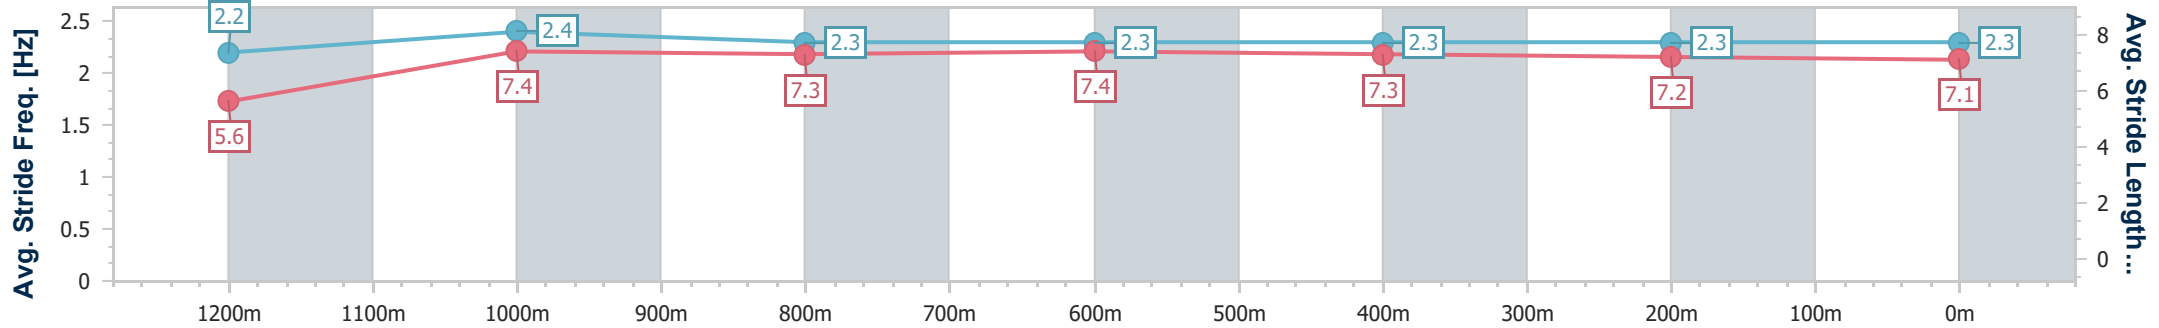

- [ ] Ranking at each section and finish
- .-.- No data available at this section
- NA No data available

Horse/Jockey Name	Whiskey Tower
Final Rank	11
Fastest Section Time (Section)	0:11.26 (1200m)
Top Speed [km/h] (Section)	66.2 (1200m)
Race State	Finished

### Ipswich QLD Professional

Race 4: SCHWEPPE'S Maiden Handicap - 1350m

01 April 2024 - 15:02

Track Rating: Soft 5, Weather: Overcast, Rail Position: True

Section	Overall	1200m	1000m	800m	600m	400m	200m
Section Times	1:23.35 [11] (0:11.98)	1:11.37 [9] (0:11.26)	1:00.11 [9] (0:11.99)	0:48.12 [9] (0:11.94)	0:36.18 [10] (0:12.10)	0:24.08 [11] (0:11.85)	0:12.23 [12] (0:12.23)
Average Speed [km/h]	45.0	64.1	60.0	60.3	59.3	60.4	58.7
Top Speed [km/h]	62.0	66.2	62.5	61.3	60.4	62.4	61.5
Avg. Dist. to Rail [m]	5.2	1.5	0.2	0.3	0.5	1.3	1.3
Avg. Stride Freq. [Hz]	2.2	2.4	2.3	2.3	2.3	2.3	2.3
Avg. Stride Length [m]	5.6	7.4	7.3	7.4	7.3	7.2	7.1

- [ ] Ranking at each section and finish
- .-.- No data available at this section
- NA No data available

Horse/Jockey Name	Zoomies
Final Rank	12
Fastest Section Time (Section)	0:11.34 (Overall)
Top Speed [km/h] (Section)	64.3 (1200m)
Race State	Finished