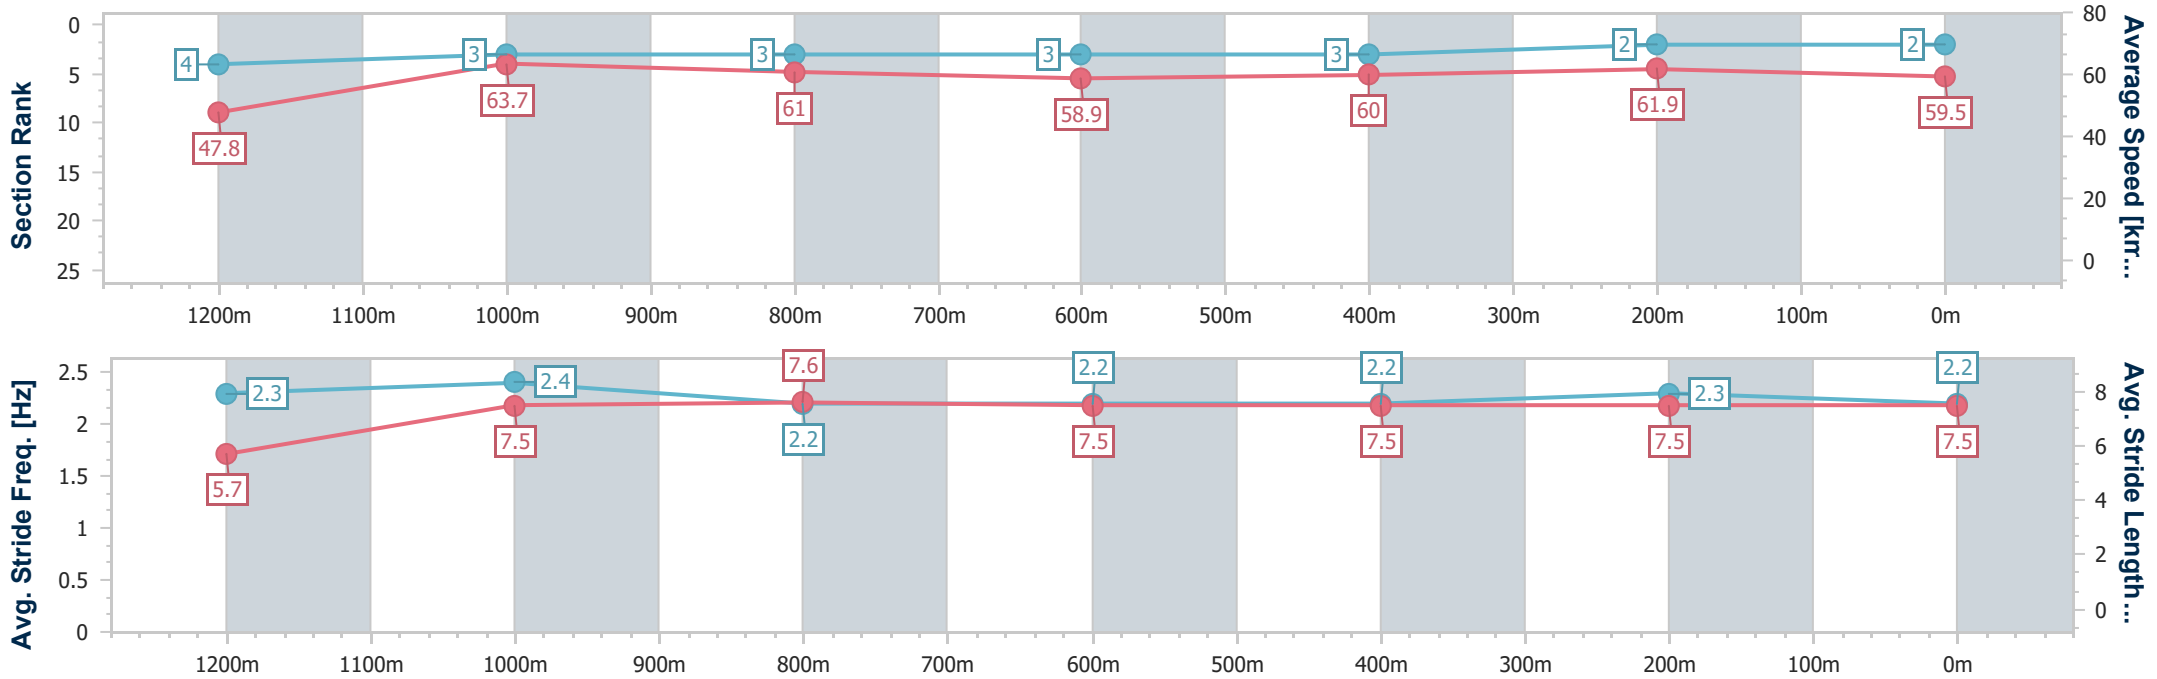

Horse/Jockey Name	Jonny Da Wolf
Final Rank	2
Fastest Section Time (Section)	0:11.28 (1200m)
Top Speed [km/h] (Section)	65.5 (1200m)
Race State	Finished

Ipswich QLD Professional
Race 4: SCHWEPPE'S Maiden Handicap - 1350m

01 April 2024 - 15:02

Track Rating: Soft 5, Weather: Overcast, Rail Position: True

Section	Overall	1200m	1000m	800m	600m	400m	200m
Section Times	1:22.31 [2] (0:11.36)	1:10.95 [4] (0:11.28)	0:59.67 [3] (0:11.83)	0:47.84 [3] (0:12.15)	0:35.69 [3] (0:11.96)	0:23.73 [3] (0:11.65)	0:12.08 [2] (0:12.08)
Average Speed [km/h]	47.8	63.7	61.0	58.9	60.0	61.9	59.5
Top Speed [km/h]	65.0	65.5	62.5	60.1	61.6	62.1	61.1
Avg. Dist. to Rail [m]	1.1	0.7	0.6	0.8	0.9	0.7	2.1
Avg. Stride Freq. [Hz]	2.3	2.4	2.2	2.2	2.2	2.3	2.2
Avg. Stride Length [m]	5.7	7.5	7.6	7.5	7.5	7.5	7.5

- [ ] Ranking at each section and finish
- -.-.- No data available at this section
- NA No data available