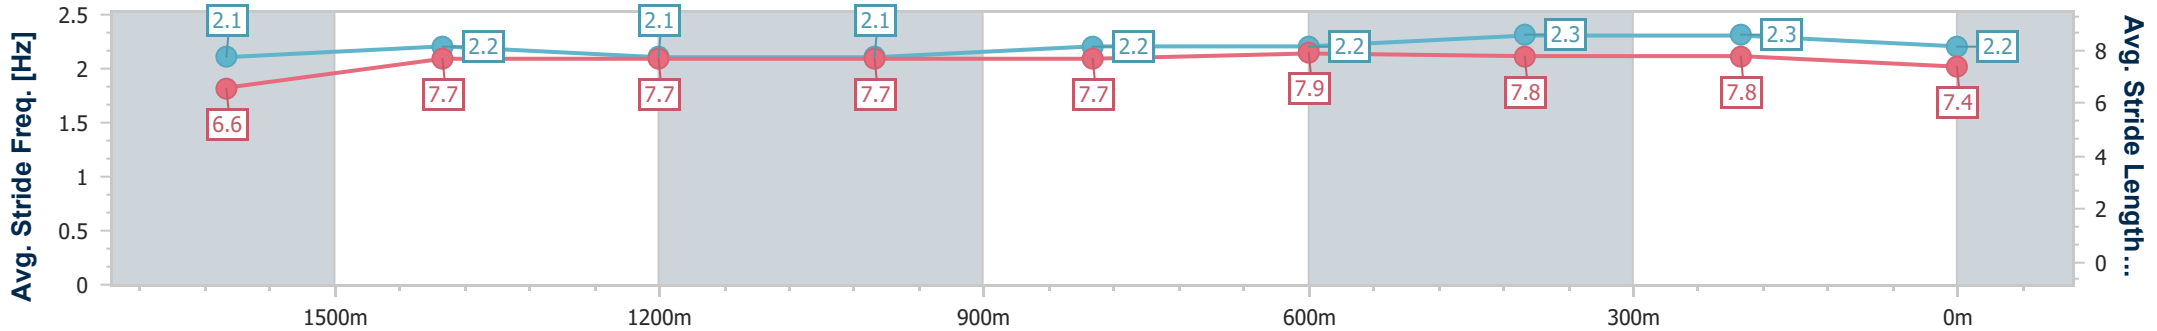

Horse/Jockey Name	Fifth Position
Final Rank	5
Fastest Section Time (Section)	0:11.29 (600m)
Top Speed [km/h] (Section)	64.4 (400m)
Race State	Finished

Eagle Farm QLD Professional
Race 1: STRADBROKE CALCUTTA 13 JUNE BENCHMARK 90
Handicap - 1835m
04 May 2024 - 11:29
Track Rating: GOOD 4, Weather: Overcast, Rail Position: +7m
Entire

BRISBANE
RACING CLUB

Section	Overall	1600m	1400m	1200m	1000m	800m	600m	400m	200m
Section Times	1:51.88 [5] (0:16.42)	1:35.46 [3] (0:12.03)	1:23.43 [3] (0:12.18)	1:11.25 [3] (0:12.27)	0:58.98 [3] (0:12.07)	0:46.91 [3] (0:11.75)	0:35.16 [4] (0:11.29)	0:23.87 [5] (0:11.35)	0:12.52 [5] (0:12.52)
Average Speed [km/h]	51.3	59.6	59.2	58.9	60.2	62.0	63.8	63.4	57.7
Top Speed [km/h]	61.7	60.9	61.1	59.5	61.1	63.0	64.3	64.4	61.1
Avg. Dist. to Rail [m]	3.6	0.9	1.3	1.5	2.2	2.6	0.7	0.6	0.4
Avg. Stride Freq. [Hz]	2.1	2.2	2.1	2.1	2.2	2.2	2.3	2.3	2.2
Avg. Stride Length [m]	6.6	7.7	7.7	7.7	7.7	7.9	7.8	7.8	7.4

- [ ] Ranking at each section and finish
- -.-.- No data available at this section
- NA No data available