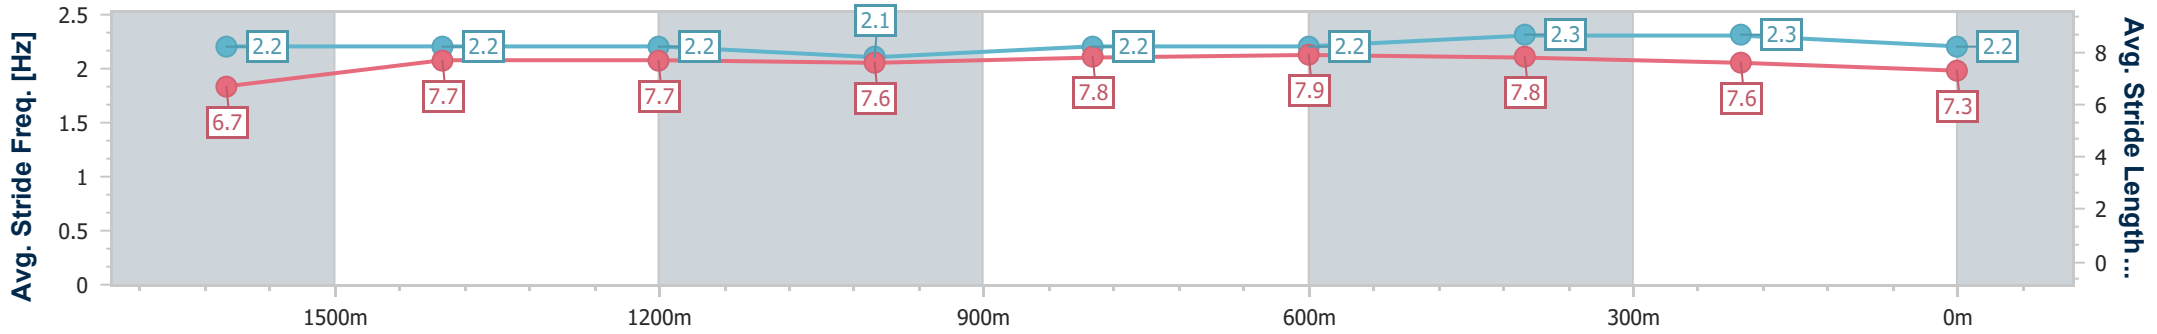

BRISBANE  
 RACING CLUB

Section	Overall	1600m	1400m	1200m	1000m	800m	600m	400m	200m				
Section Times	1:51.45 [1] (0:16.49)	1:34.96 [4] (0:11.99)	1:22.97 [4] (0:12.17)	1:10.80 [4] (0:12.38)	0:58.42 [4] (0:11.98)	0:46.44 [4] (0:11.58)	0:34.86 [3] (0:11.23)	0:23.63 [3] (0:11.41)	0:12.22 [4] (0:12.22)				
Average Speed [km/h]	52.2	60.5	59.3	58.3	60.8	63.2	65.0	63.3	58.9				
Top Speed [km/h]	63.0	61.3	59.9	58.7	62.0	64.1	66.0	65.3	61.3				
Avg. Dist. to Rail [m]	7.4	2.3	2.8	2.3	2.4	3.4	3.4	5.2	3.7				
Avg. Stride Freq. [Hz]	2.2	2.2	2.2	2.1	2.2	2.2	2.3	2.3	2.2				
Avg. Stride Length [m]	6.7	7.7	7.7	7.6	7.8	7.9	7.8	7.6	7.3				