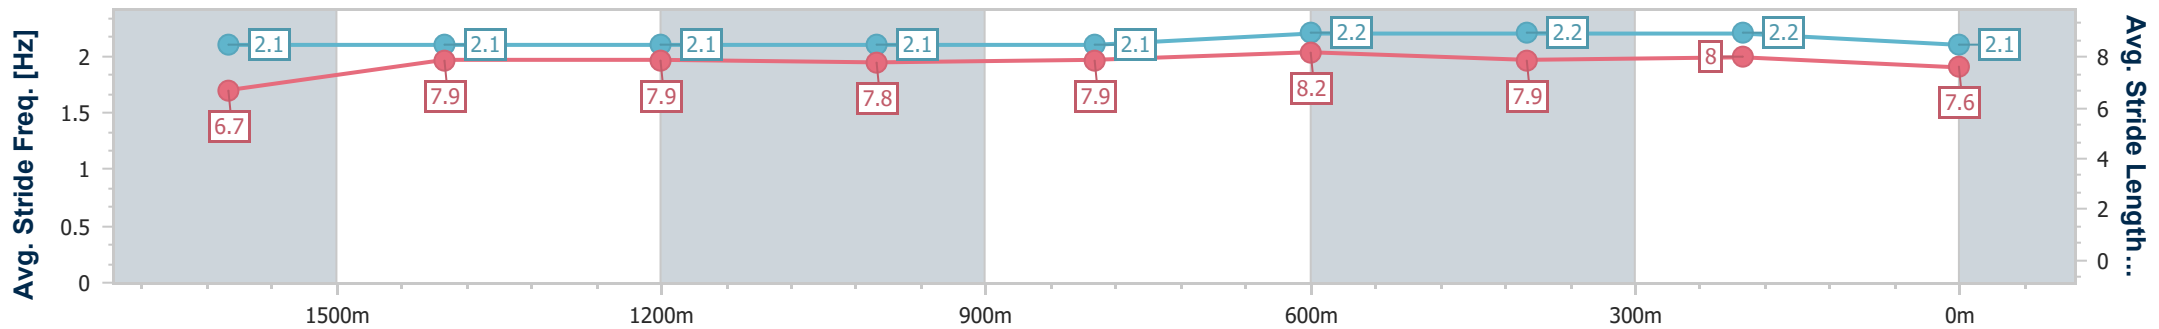

Horse/Jockey Name	Lately
Final Rank	7
Fastest Section Time (Section)	0:11.27 (600m)
Top Speed [km/h] (Section)	64.8 (600m)
Race State	Finished

Eagle Farm QLD Professional
Race 1: STRADBROKE CALCUTTA 13 JUNE BENCHMARK 90
Handicap - 1835m
04 May 2024 - 11:29
Track Rating: GOOD 4, Weather: Overcast, Rail Position: +7m
Entire

BRISBANE
RACING CLUB

Section	Overall	1600m	1400m	1200m	1000m	800m	600m	400m	200m			
Section Times	1:52.13 [7] (0:17.03)	1:35.10 [9] (0:12.07)	1:23.03 [8] (0:12.19)	1:10.84 [7] (0:12.42)	0:58.42 [8] (0:11.94)	0:46.48 [8] (0:11.41)	0:35.07 [8] (0:11.27)	0:23.80 [7] (0:11.48)	0:12.32 [7] (0:12.32)			
Average Speed [km/h]	49.3	59.7	59.1	58.2	60.5	63.3	63.9	62.9	58.7			
Top Speed [km/h]	61.0	60.9	60.7	58.8	63.1	64.1	64.8	64.3	60.3			
Avg. Dist. to Rail [m]	3.0	0.7	1.8	2.8	1.2	0.3	0.8	3.1	3.9			
Avg. Stride Freq. [Hz]	2.1	2.1	2.1	2.1	2.1	2.2	2.2	2.2	2.1			
Avg. Stride Length [m]	6.7	7.9	7.9	7.8	7.9	8.2	7.9	8.0	7.6			

- [ ] Ranking at each section and finish
- -.-.-.- No data available at this section
- NA No data available