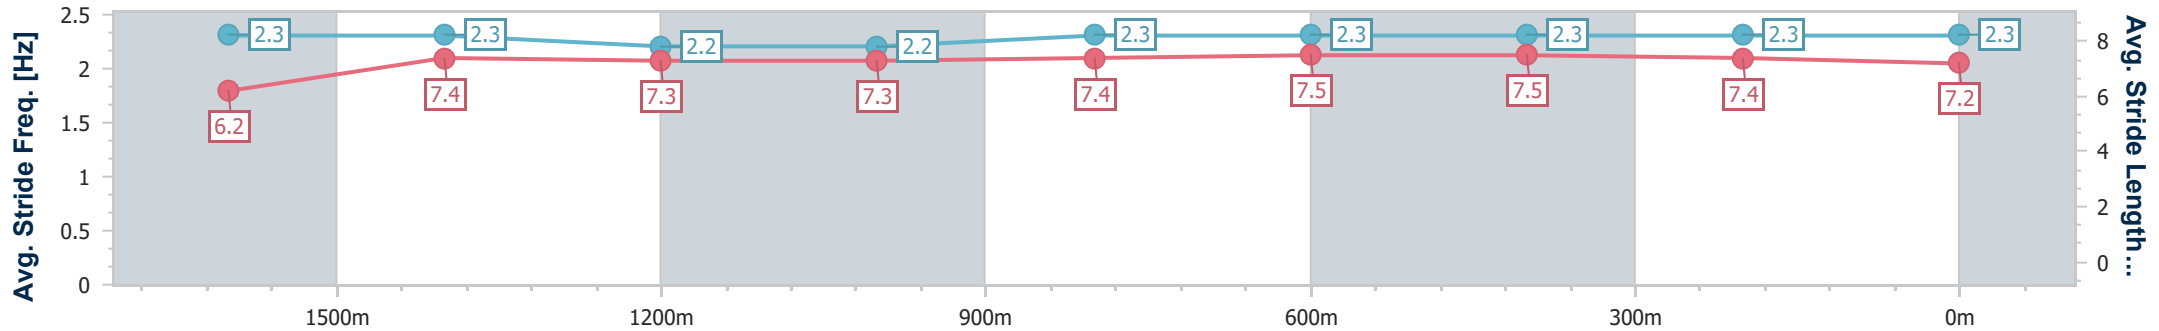

Horse/Jockey Name	Warning
Final Rank	9
Fastest Section Time (Section)	0:11.47 (600m)
Top Speed [km/h] (Section)	64.0 (600m)
Race State	Finished

Eagle Farm QLD Professional
Race 1: STRADBROKE CALCUTTA 13 JUNE BENCHMARK 90
Handicap - 1835m
04 May 2024 - 11:29
Track Rating: GOOD 4, Weather: Overcast, Rail Position: +7m
Entire

BRISBANE
RACING CLUB

Section	Overall	1600m	1400m	1200m	1000m	800m	600m	400m	200m			
Section Times	1:52.29 [9] (0:16.74)	1:35.55 [5] (0:12.00)	1:23.55 [5] (0:12.15)	1:11.40 [6] (0:12.25)	0:59.15 [5] (0:12.16)	0:46.99 [6] (0:11.59)	0:35.40 [6] (0:11.47)	0:23.93 [8] (0:11.72)	0:12.21 [9] (0:12.21)			
Average Speed [km/h]	50.4	60.2	59.3	58.8	60.4	62.5	62.8	61.3	59.3			
Top Speed [km/h]	60.7	60.4	60.6	59.4	62.4	63.4	64.0	62.3	60.4			
Avg. Dist. to Rail [m]	3.0	0.4	1.8	2.9	3.6	1.8	0.4	1.6	1.4			
Avg. Stride Freq. [Hz]	2.3	2.3	2.2	2.2	2.3	2.3	2.3	2.3	2.3			
Avg. Stride Length [m]	6.2	7.4	7.3	7.3	7.4	7.5	7.5	7.4	7.2			

- [ ] Ranking at each section and finish
- -.-.- No data available at this section
- NA No data available