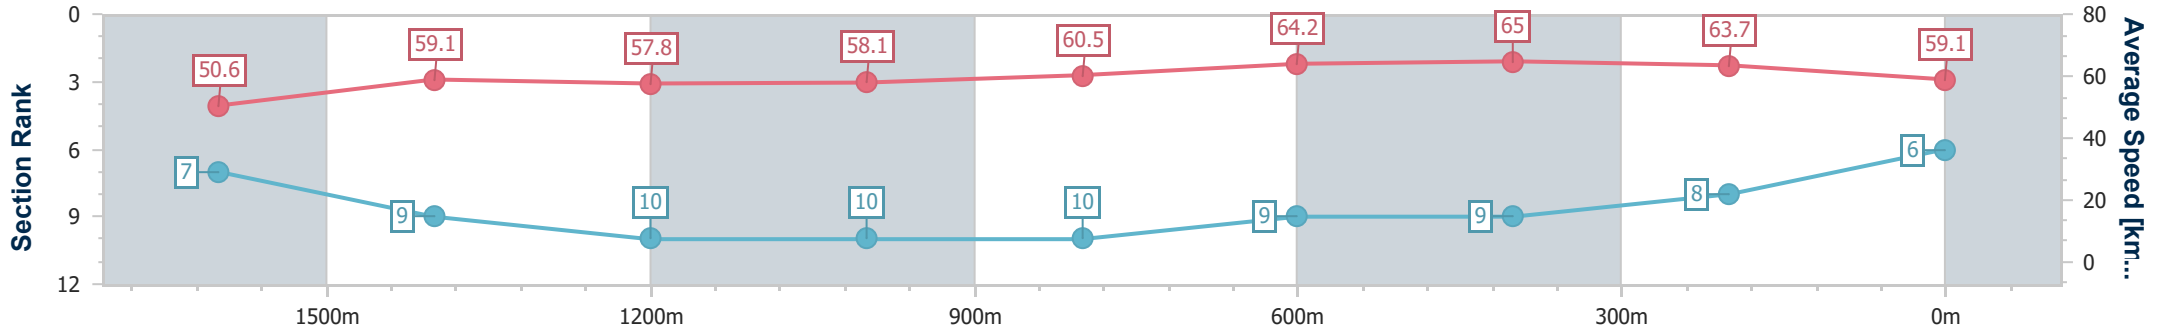

Horse/Jockey Name	Basarwa
Final Rank	6
Fastest Section Time (Section)	0:11.11 (600m)
Top Speed [km/h] (Section)	65.9 (400m)
Race State	Finished

Eagle Farm QLD Professional
Race 1: STRADBROKE CALCUTTA 13 JUNE BENCHMARK 90
Handicap - 1835m
04 May 2024 - 11:29
Track Rating: GOOD 4, Weather: Overcast, Rail Position: +7m
Entire

BRISBANE
RACING CLUB

Section	Overall	1600m	1400m	1200m	1000m	800m	600m	400m	200m			
Section Times	1:52.08 [6] (0:16.92)	1:35.16 [7] (0:12.26)	1:22.90 [9] (0:12.43)	1:10.47 [10] (0:12.42)	0:58.05 [10] (0:12.06)	0:45.99 [10] (0:11.39)	0:34.60 [9] (0:11.11)	0:23.49 [9] (0:11.33)	0:12.16 [8] (0:12.16)			
Average Speed [km/h]	50.6	59.1	57.8	58.1	60.5	64.2	65.0	63.7	59.1			
Top Speed [km/h]	59.7	60.9	59.6	59.0	61.4	64.6	65.8	65.9	64.0			
Avg. Dist. to Rail [m]	8.2	2.7	2.6	2.5	2.6	2.4	1.6	6.3	7.1			
Avg. Stride Freq. [Hz]	2.2	2.2	2.1	2.1	2.2	2.2	2.3	2.2	2.2			
Avg. Stride Length [m]	6.3	7.5	7.6	7.6	7.7	8.0	7.9	7.9	7.5			

- [ ] Ranking at each section and finish
- -.-.- No data available at this section
- NA No data available