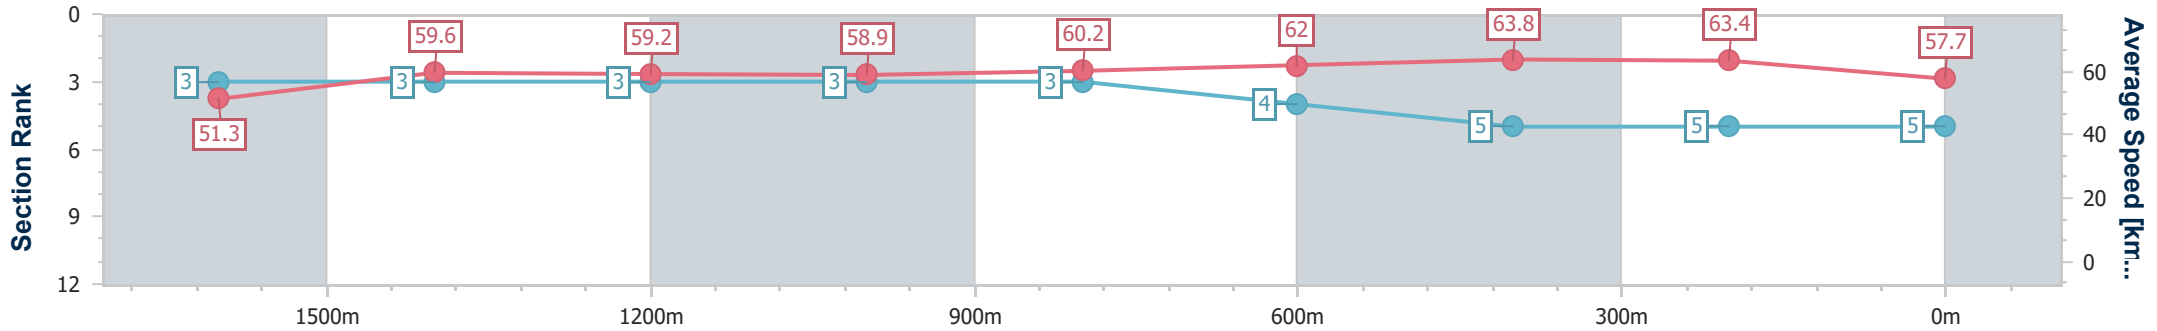

Horse/Jockey Name	Fifth Position
Final Rank	5
Fastest Section Time (Section)	0:11.29 (600m)
Top Speed [km/h] (Section)	64.4 (400m)
Race State	Finished

Eagle Farm QLD Professional
Race 1: STRADBROKE CALCUTTA 13 JUNE BENCHMARK 90
Handicap - 1835m
04 May 2024 - 11:29
Track Rating: GOOD 4, Weather: Overcast, Rail Position: +7m
Entire

BRISBANE
RACING CLUB

Section	Overall	1600m	1400m	1200m	1000m	800m	600m	400m	200m
Section Times	1:51.88 [5] (0:16.42)	1:35.46 [3] (0:12.03)	1:23.43 [3] (0:12.18)	1:11.25 [3] (0:12.27)	0:58.98 [3] (0:12.07)	0:46.91 [3] (0:11.75)	0:35.16 [4] (0:11.29)	0:23.87 [5] (0:11.35)	0:12.52 [5] (0:12.52)
Average Speed [km/h]	51.3	59.6	59.2	58.9	60.2	62.0	63.8	63.4	57.7
Top Speed [km/h]	61.7	60.9	61.1	59.5	61.1	63.0	64.3	64.4	61.1
Avg. Dist. to Rail [m]	3.6	0.9	1.3	1.5	2.2	2.6	0.7	0.6	0.4
Avg. Stride Freq. [Hz]	2.1	2.2	2.1	2.1	2.2	2.2	2.3	2.3	2.2
Avg. Stride Length [m]	6.6	7.7	7.7	7.7	7.7	7.9	7.8	7.8	7.4

- [ ] Ranking at each section and finish
- -.-.- No data available at this section
- NA No data available