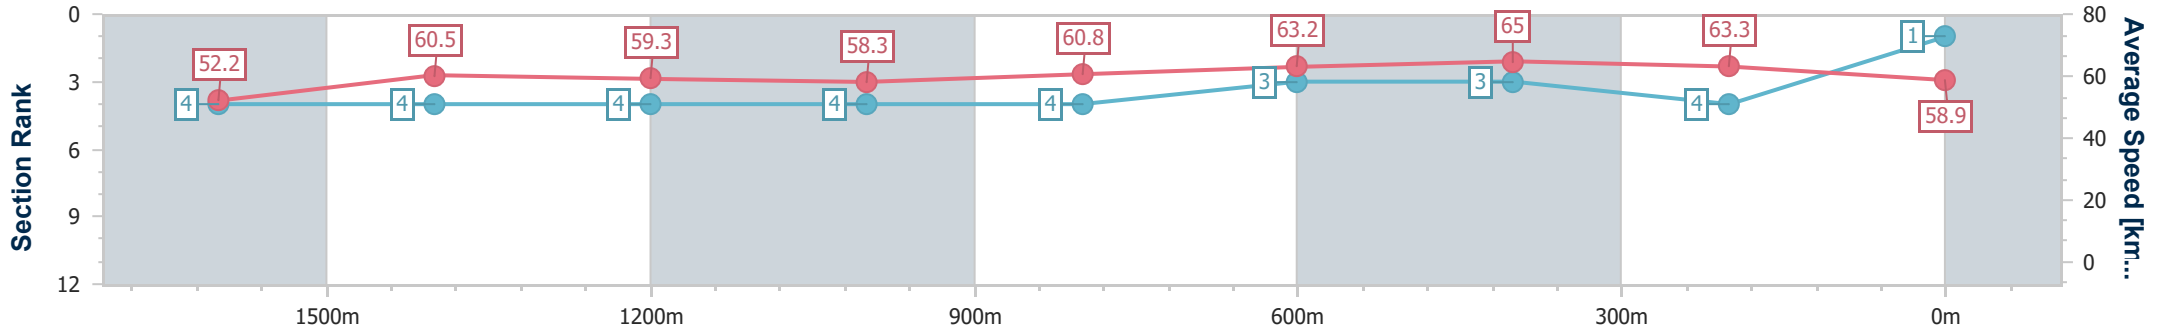

BRISBANE  
 RACING CLUB

Section	Overall	1600m	1400m	1200m	1000m	800m	600m	400m	200m				
Section Times	1:51.45 [1] (0:16.49)	1:34.96 [4] (0:11.99)	1:22.97 [4] (0:12.17)	1:10.80 [4] (0:12.38)	0:58.42 [4] (0:11.98)	0:46.44 [4] (0:11.58)	0:34.86 [3] (0:11.23)	0:23.63 [3] (0:11.41)	0:12.22 [4] (0:12.22)				
Average Speed [km/h]	52.2	60.5	59.3	58.3	60.8	63.2	65.0	63.3	58.9				
Top Speed [km/h]	63.0	61.3	59.9	58.7	62.0	64.1	66.0	65.3	61.3				
Avg. Dist. to Rail [m]	7.4	2.3	2.8	2.3	2.4	3.4	3.4	5.2	3.7				
Avg. Stride Freq. [Hz]	2.2	2.2	2.2	2.1	2.2	2.2	2.3	2.3	2.2				
Avg. Stride Length [m]	6.7	7.7	7.7	7.6	7.8	7.9	7.8	7.6	7.3				