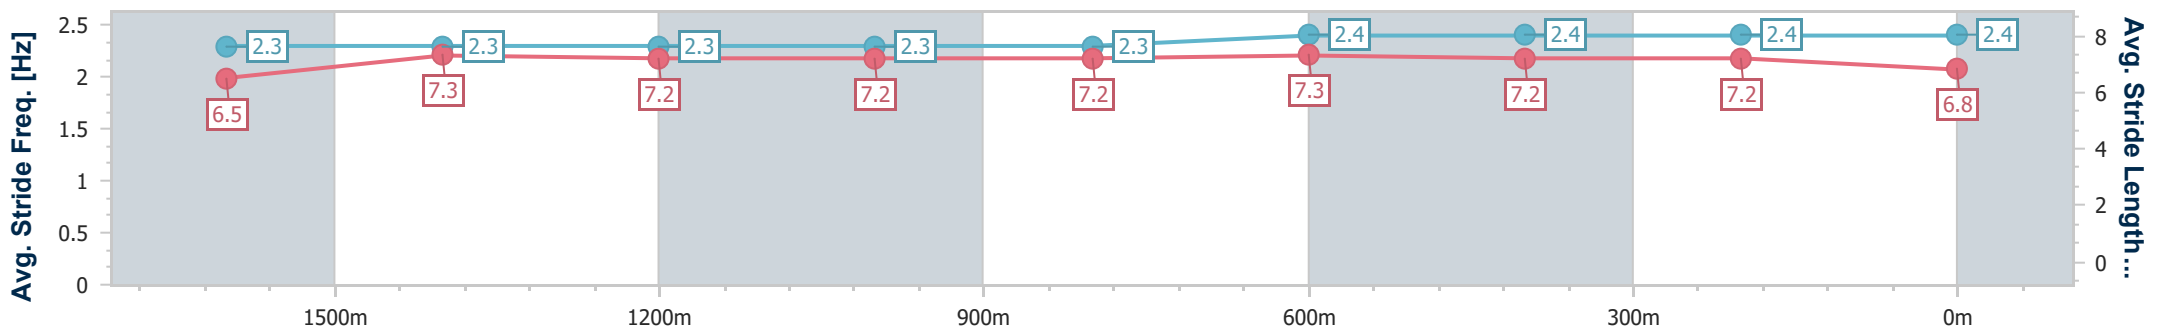

Horse/Jockey Name	Youth Spirit
Final Rank	2
Fastest Section Time (Section)	0:11.28 (600m)
Top Speed [km/h] (Section)	65.4 (600m)
Race State	Finished

Eagle Farm QLD Professional
Race 1: STRADBROKE CALCUTTA 13 JUNE BENCHMARK 90
Handicap - 1835m
04 May 2024 - 11:29
Track Rating: GOOD 4, Weather: Overcast, Rail Position: +7m
Entire

BRISBANE
RACING CLUB

Section	Overall	1600m	1400m	1200m	1000m	800m	600m	400m	200m				
Section Times	1:51.45 [2] (0:16.20)	1:35.25 [1] (0:11.90)	1:23.35 [1] (0:12.21)	1:11.14 [1] (0:12.32)	0:58.82 [1] (0:12.13)	0:46.69 [1] (0:11.72)	0:34.97 [1] (0:11.28)	0:23.69 [1] (0:11.44)	0:12.25 [2] (0:12.25)				
Average Speed [km/h]	52.3	60.6	59.1	58.6	60.0	62.2	63.5	63.0	59.2				
Top Speed [km/h]	61.8	61.2	60.4	59.4	62.2	63.8	65.4	65.0	61.5				
Avg. Dist. to Rail [m]	2.5	0.8	1.8	2.2	2.5	2.2	0.8	0.5	1.0				
Avg. Stride Freq. [Hz]	2.3	2.3	2.3	2.3	2.3	2.4	2.4	2.4	2.4				
Avg. Stride Length [m]	6.5	7.3	7.2	7.2	7.2	7.3	7.2	7.2	6.8				

- [ ] Ranking at each section and finish
- -.-.- No data available at this section
- NA No data available