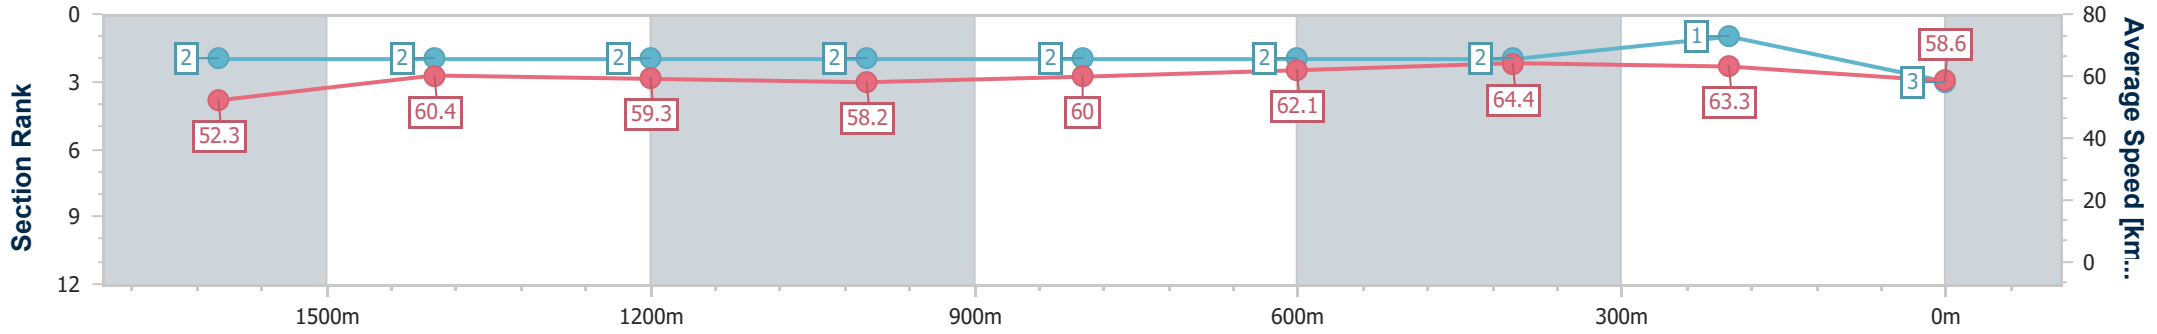

Horse/Jockey Name	Holstein
Final Rank	3
Fastest Section Time (Section)	0:11.28 (600m)
Top Speed [km/h] (Section)	65.9 (600m)
Race State	Finished

Eagle Farm QLD Professional
Race 1: STRADBROKE CALCUTTA 13 JUNE BENCHMARK 90
Handicap - 1835m
04 May 2024 - 11:29
Track Rating: GOOD 4, Weather: Overcast, Rail Position: +7m
Entire

BRISBANE
RACING CLUB

Section	Overall	1600m	1400m	1200m	1000m	800m	600m	400m	200m				
Section Times	1:51.50 [3] (0:16.28)	1:35.22 [2] (0:11.93)	1:23.29 [2] (0:12.15)	1:11.14 [2] (0:12.33)	0:58.81 [2] (0:12.13)	0:46.68 [2] (0:11.70)	0:34.98 [2] (0:11.28)	0:23.70 [2] (0:11.36)	0:12.34 [1] (0:12.34)				
Average Speed [km/h]	52.3	60.4	59.3	58.2	60.0	62.1	64.4	63.3	58.6				
Top Speed [km/h]	62.5	60.9	60.3	58.8	61.7	64.0	65.9	65.2	61.6				
Avg. Dist. to Rail [m]	4.5	0.4	0.6	0.9	1.6	2.1	1.6	4.4	3.8				
Avg. Stride Freq. [Hz]	2.3	2.3	2.3	2.3	2.3	2.4	2.4	2.5	2.4				
Avg. Stride Length [m]	6.4	7.3	7.2	7.2	7.2	7.4	7.3	7.2	6.8				

- [ ] Ranking at each section and finish
- -.-.- No data available at this section
- NA No data available