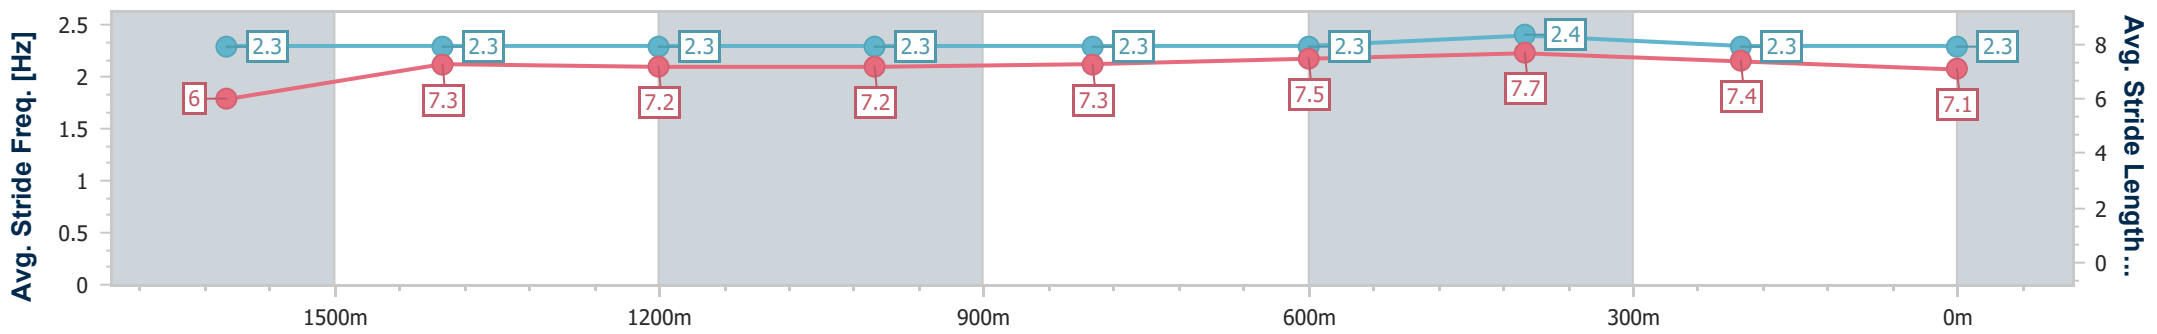

Horse/Jockey Name	Papal Miss
Final Rank	10
Fastest Section Time (Section)	0:11.13 (600m)
Top Speed [km/h] (Section)	67.5 (600m)
Race State	Finished

Eagle Farm QLD Professional
Race 1: STRADBROKE CALCUTTA 13 JUNE BENCHMARK 90
Handicap - 1835m
04 May 2024 - 11:29
Track Rating: GOOD 4, Weather: Overcast, Rail Position: +7m
Entire

BRISBANE
RACING CLUB

Section	Overall	1600m	1400m	1200m	1000m	800m	600m	400m	200m			
Section Times	1:52.55 [10] (0:17.29)	1:35.26 [10] (0:11.97)	1:23.29 [10] (0:12.16)	1:11.13 [9] (0:12.38)	0:58.75 [9] (0:12.23)	0:46.52 [9] (0:11.56)	0:34.96 [10] (0:11.13)	0:23.83 [10] (0:11.51)	0:12.32 [10] (0:12.32)			
Average Speed [km/h]	49.2	60.3	59.2	58.3	59.9	63.2	65.2	62.7	58.7			
Top Speed [km/h]	59.5	61.3	60.5	59.2	62.4	64.8	67.5	64.6	60.4			
Avg. Dist. to Rail [m]	4.3	1.3	1.9	2.5	3.1	3.2	2.2	5.3	2.8			
Avg. Stride Freq. [Hz]	2.3	2.3	2.3	2.3	2.3	2.3	2.4	2.3	2.3			
Avg. Stride Length [m]	6.0	7.3	7.2	7.2	7.3	7.5	7.7	7.4	7.1			

- [ ] Ranking at each section and finish
- -.-.- No data available at this section
- NA No data available