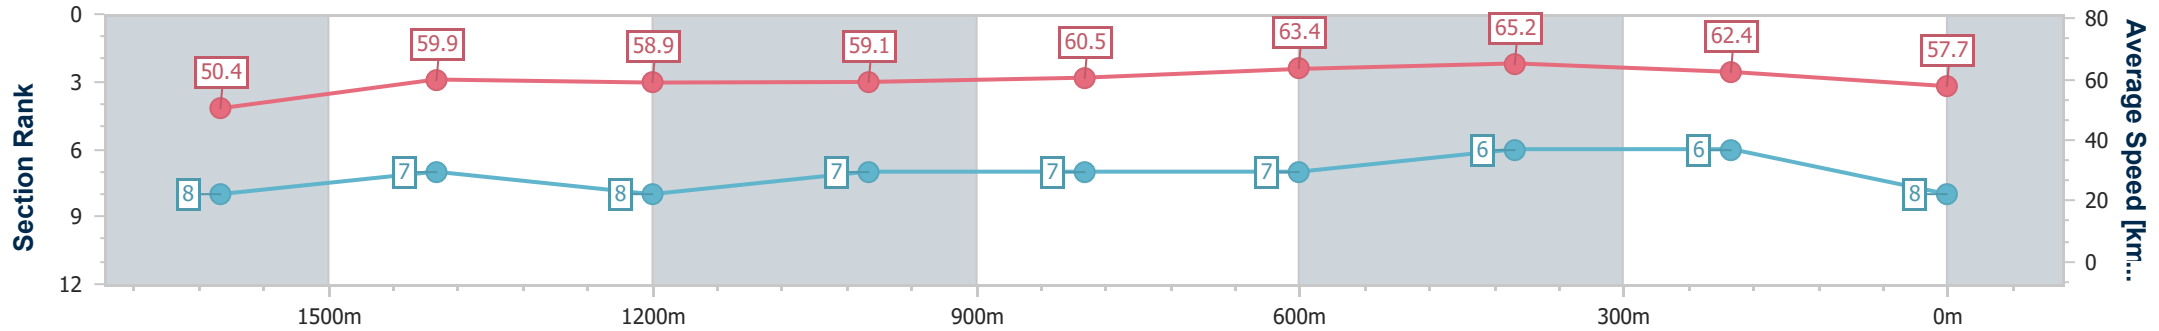

Horse/Jockey Name	Solar Apex
Final Rank	8
Fastest Section Time (Section)	0:11.18 (600m)
Top Speed [km/h] (Section)	66.5 (600m)
Race State	Finished

Eagle Farm QLD Professional
Race 1: STRADBROKE CALCUTTA 13 JUNE BENCHMARK 90
Handicap - 1835m
04 May 2024 - 11:29
Track Rating: GOOD 4, Weather: Overcast, Rail Position: +7m
Entire

BRISBANE
RACING CLUB

Section	Overall	1600m	1400m	1200m	1000m	800m	600m	400m	200m				
Section Times	1:52.20 [8] (0:16.98)	1:35.22 [8] (0:12.09)	1:23.13 [7] (0:12.24)	1:10.89 [8] (0:12.22)	0:58.67 [7] (0:12.04)	0:46.63 [7] (0:11.38)	0:35.25 [7] (0:11.18)	0:24.07 [6] (0:11.54)	0:12.53 [6] (0:12.53)				
Average Speed [km/h]	50.4	59.9	58.9	59.1	60.5	63.4	65.2	62.4	57.7				
Top Speed [km/h]	60.7	60.9	60.0	59.4	62.4	65.5	66.5	65.9	60.0				
Avg. Dist. to Rail [m]	6.0	1.9	2.1	2.0	2.1	0.8	2.5	5.3	5.5				
Avg. Stride Freq. [Hz]	2.2	2.3	2.3	2.2	2.3	2.3	2.5	2.4	2.4				
Avg. Stride Length [m]	6.2	7.3	7.3	7.3	7.2	7.6	7.3	7.1	6.7				

- [ ] Ranking at each section and finish
- -.-.- No data available at this section
- NA No data available