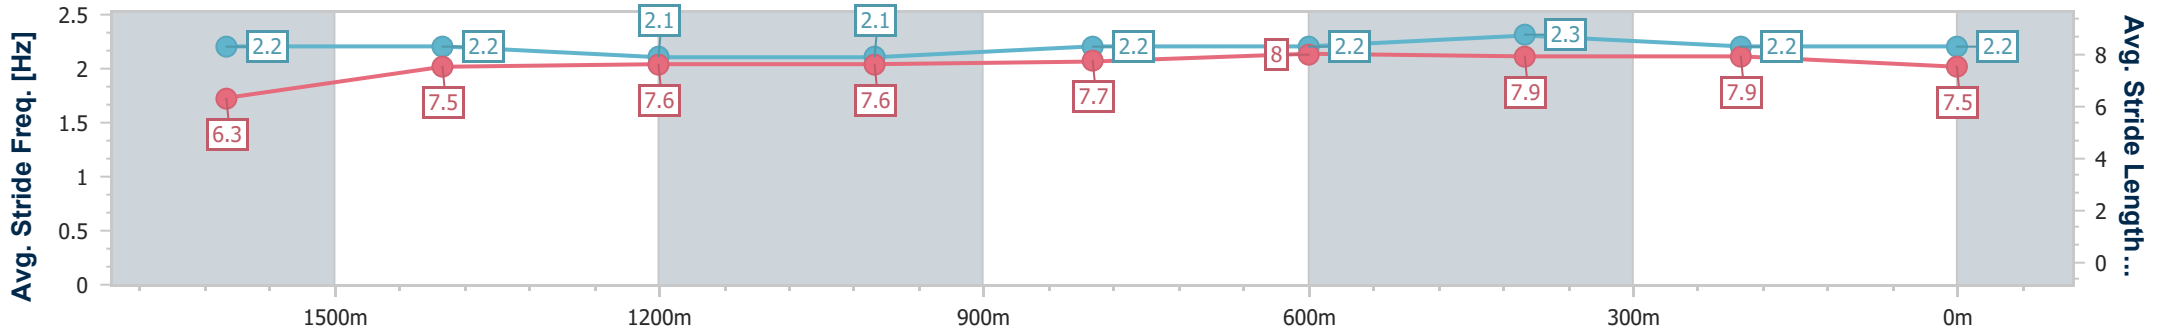

Horse/Jockey Name	Basarwa
Final Rank	6
Fastest Section Time (Section)	0:11.11 (600m)
Top Speed [km/h] (Section)	65.9 (400m)
Race State	Finished

Eagle Farm QLD Professional
Race 1: STRADBROKE CALCUTTA 13 JUNE BENCHMARK 90
Handicap - 1835m
04 May 2024 - 11:29
Track Rating: GOOD 4, Weather: Overcast, Rail Position: +7m
Entire

BRISBANE
RACING CLUB

Section	Overall	1600m	1400m	1200m	1000m	800m	600m	400m	200m			
Section Times	1:52.08 [6] (0:16.92)	1:35.16 [7] (0:12.26)	1:22.90 [9] (0:12.43)	1:10.47 [10] (0:12.42)	0:58.05 [10] (0:12.06)	0:45.99 [10] (0:11.39)	0:34.60 [9] (0:11.11)	0:23.49 [9] (0:11.33)	0:12.16 [8] (0:12.16)			
Average Speed [km/h]	50.6	59.1	57.8	58.1	60.5	64.2	65.0	63.7	59.1			
Top Speed [km/h]	59.7	60.9	59.6	59.0	61.4	64.6	65.8	65.9	64.0			
Avg. Dist. to Rail [m]	8.2	2.7	2.6	2.5	2.6	2.4	1.6	6.3	7.1			
Avg. Stride Freq. [Hz]	2.2	2.2	2.1	2.1	2.2	2.2	2.3	2.2	2.2			
Avg. Stride Length [m]	6.3	7.5	7.6	7.6	7.7	8.0	7.9	7.9	7.5			

- [ ] Ranking at each section and finish
- -.-.- No data available at this section
- NA No data available