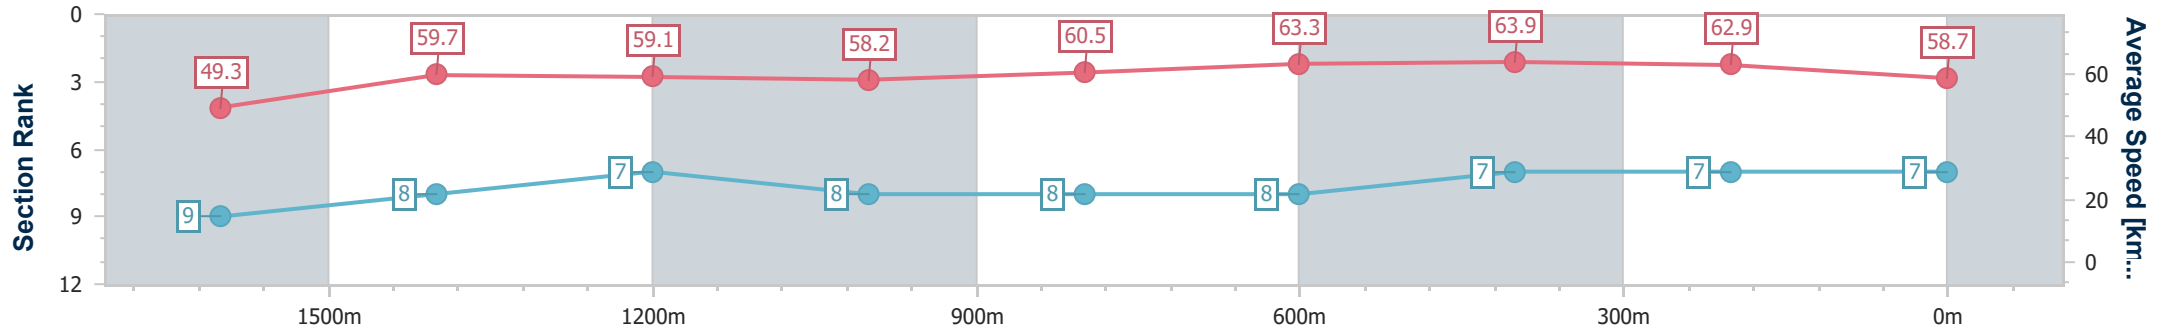

Horse/Jockey Name	Lately
Final Rank	7
Fastest Section Time (Section)	0:11.27 (600m)
Top Speed [km/h] (Section)	64.8 (600m)
Race State	Finished

Eagle Farm QLD Professional
Race 1: STRADBROKE CALCUTTA 13 JUNE BENCHMARK 90
Handicap - 1835m
04 May 2024 - 11:29
Track Rating: GOOD 4, Weather: Overcast, Rail Position: +7m
Entire

BRISBANE
RACING CLUB

Section	Overall	1600m	1400m	1200m	1000m	800m	600m	400m	200m			
Section Times	1:52.13 [7] (0:17.03)	1:35.10 [9] (0:12.07)	1:23.03 [8] (0:12.19)	1:10.84 [7] (0:12.42)	0:58.42 [8] (0:11.94)	0:46.48 [8] (0:11.41)	0:35.07 [8] (0:11.27)	0:23.80 [7] (0:11.48)	0:12.32 [7] (0:12.32)			
Average Speed [km/h]	49.3	59.7	59.1	58.2	60.5	63.3	63.9	62.9	58.7			
Top Speed [km/h]	61.0	60.9	60.7	58.8	63.1	64.1	64.8	64.3	60.3			
Avg. Dist. to Rail [m]	3.0	0.7	1.8	2.8	1.2	0.3	0.8	3.1	3.9			
Avg. Stride Freq. [Hz]	2.1	2.1	2.1	2.1	2.1	2.2	2.2	2.2	2.1			
Avg. Stride Length [m]	6.7	7.9	7.9	7.8	7.9	8.2	7.9	8.0	7.6			

- [ ] Ranking at each section and finish
- -.-.-.- No data available at this section
- NA No data available