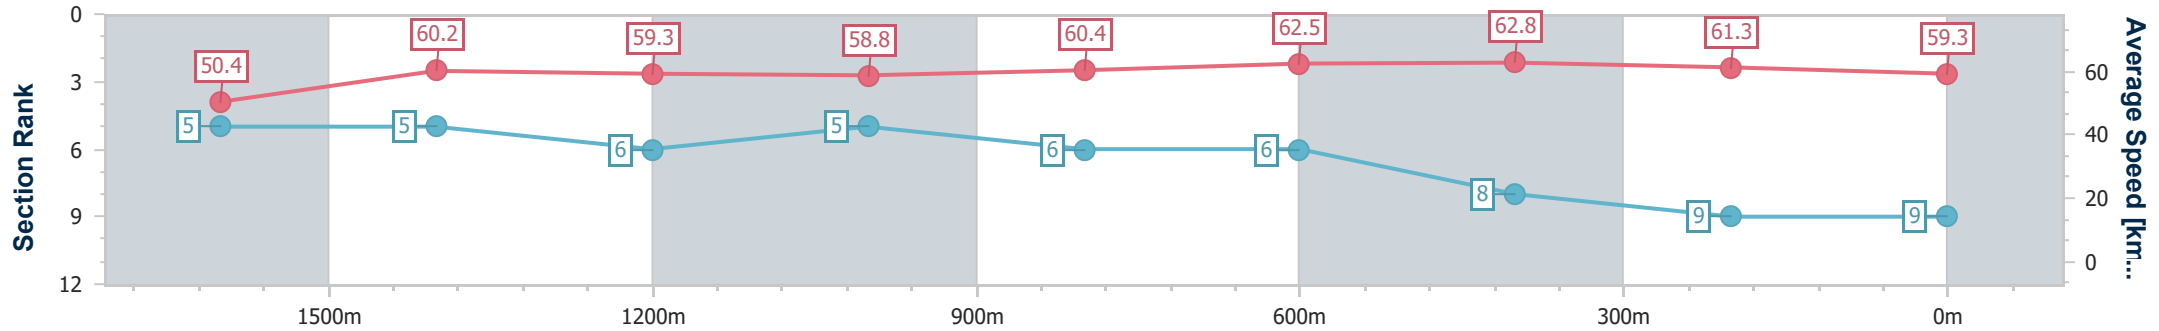

Horse/Jockey Name	Warning
Final Rank	9
Fastest Section Time (Section)	0:11.47 (600m)
Top Speed [km/h] (Section)	64.0 (600m)
Race State	Finished

Eagle Farm QLD Professional
Race 1: STRADBROKE CALCUTTA 13 JUNE BENCHMARK 90
Handicap - 1835m
04 May 2024 - 11:29
Track Rating: GOOD 4, Weather: Overcast, Rail Position: +7m
Entire

BRISBANE
RACING CLUB

Section	Overall	1600m	1400m	1200m	1000m	800m	600m	400m	200m			
Section Times	1:52.29 [9] (0:16.74)	1:35.55 [5] (0:12.00)	1:23.55 [5] (0:12.15)	1:11.40 [6] (0:12.25)	0:59.15 [5] (0:12.16)	0:46.99 [6] (0:11.59)	0:35.40 [6] (0:11.47)	0:23.93 [8] (0:11.72)	0:12.21 [9] (0:12.21)			
Average Speed [km/h]	50.4	60.2	59.3	58.8	60.4	62.5	62.8	61.3	59.3			
Top Speed [km/h]	60.7	60.4	60.6	59.4	62.4	63.4	64.0	62.3	60.4			
Avg. Dist. to Rail [m]	3.0	0.4	1.8	2.9	3.6	1.8	0.4	1.6	1.4			
Avg. Stride Freq. [Hz]	2.3	2.3	2.2	2.2	2.3	2.3	2.3	2.3	2.3			
Avg. Stride Length [m]	6.2	7.4	7.3	7.3	7.4	7.5	7.5	7.4	7.2			

- [ ] Ranking at each section and finish
- -.-.- No data available at this section
- NA No data available