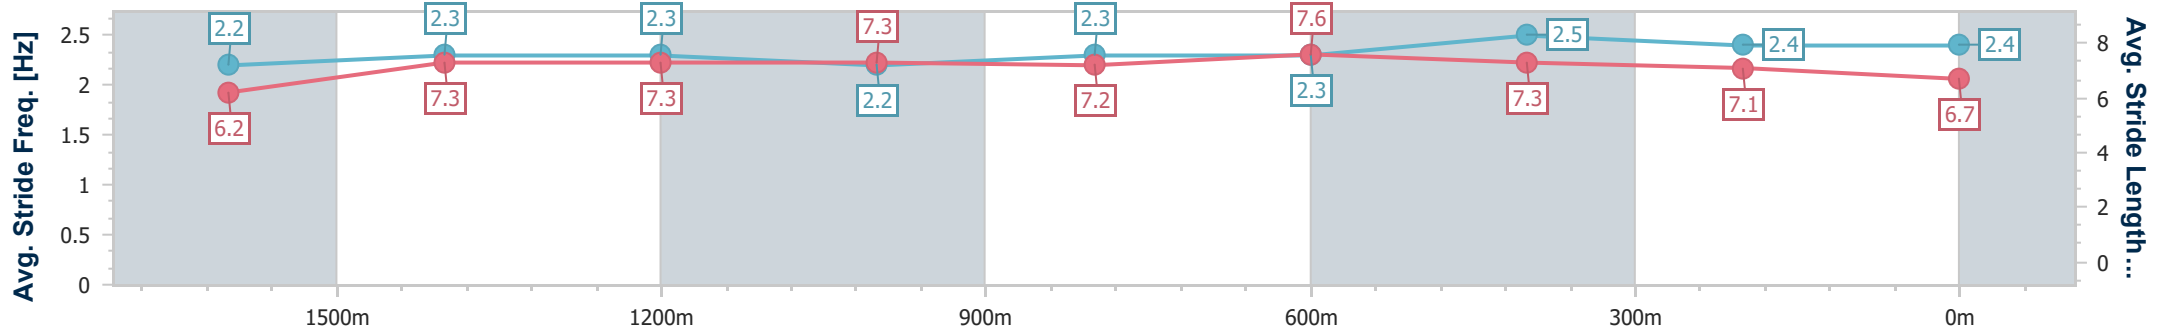

Horse/Jockey Name	Solar Apex
Final Rank	8
Fastest Section Time (Section)	0:11.18 (600m)
Top Speed [km/h] (Section)	66.5 (600m)
Race State	Finished

Eagle Farm QLD Professional
Race 1: STRADBROKE CALCUTTA 13 JUNE BENCHMARK 90
Handicap - 1835m
04 May 2024 - 11:29
Track Rating: GOOD 4, Weather: Overcast, Rail Position: +7m
Entire

BRISBANE
RACING CLUB

Section	Overall	1600m	1400m	1200m	1000m	800m	600m	400m	200m				
Section Times	1:52.20 [8] (0:16.98)	1:35.22 [8] (0:12.09)	1:23.13 [7] (0:12.24)	1:10.89 [8] (0:12.22)	0:58.67 [7] (0:12.04)	0:46.63 [7] (0:11.38)	0:35.25 [7] (0:11.18)	0:24.07 [6] (0:11.54)	0:12.53 [6] (0:12.53)				
Average Speed [km/h]	50.4	59.9	58.9	59.1	60.5	63.4	65.2	62.4	57.7				
Top Speed [km/h]	60.7	60.9	60.0	59.4	62.4	65.5	66.5	65.9	60.0				
Avg. Dist. to Rail [m]	6.0	1.9	2.1	2.0	2.1	0.8	2.5	5.3	5.5				
Avg. Stride Freq. [Hz]	2.2	2.3	2.3	2.2	2.3	2.3	2.5	2.4	2.4				
Avg. Stride Length [m]	6.2	7.3	7.3	7.3	7.2	7.6	7.3	7.1	6.7				

- [ ] Ranking at each section and finish
- -.-.- No data available at this section
- NA No data available