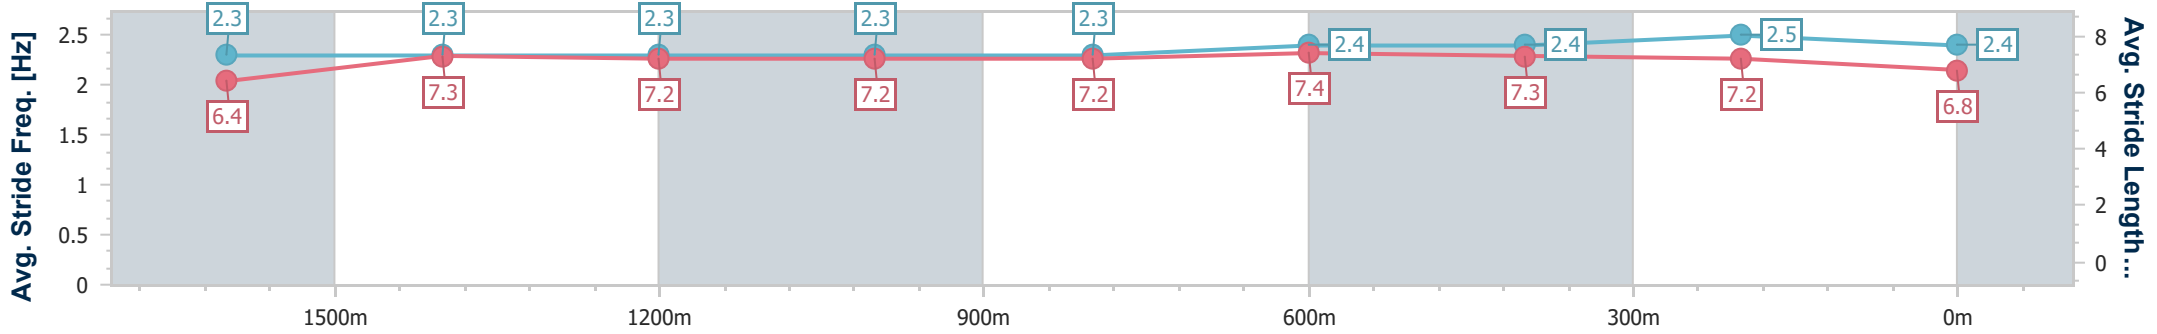

Horse/Jockey Name	Holstein
Final Rank	3
Fastest Section Time (Section)	0:11.28 (600m)
Top Speed [km/h] (Section)	65.9 (600m)
Race State	Finished

Eagle Farm QLD Professional
Race 1: STRADBROKE CALCUTTA 13 JUNE BENCHMARK 90
Handicap - 1835m
04 May 2024 - 11:29
Track Rating: GOOD 4, Weather: Overcast, Rail Position: +7m
Entire

BRISBANE
RACING CLUB

Section	Overall	1600m	1400m	1200m	1000m	800m	600m	400m	200m				
Section Times	1:51.50 [3] (0:16.28)	1:35.22 [2] (0:11.93)	1:23.29 [2] (0:12.15)	1:11.14 [2] (0:12.33)	0:58.81 [2] (0:12.13)	0:46.68 [2] (0:11.70)	0:34.98 [2] (0:11.28)	0:23.70 [2] (0:11.36)	0:12.34 [1] (0:12.34)				
Average Speed [km/h]	52.3	60.4	59.3	58.2	60.0	62.1	64.4	63.3	58.6				
Top Speed [km/h]	62.5	60.9	60.3	58.8	61.7	64.0	65.9	65.2	61.6				
Avg. Dist. to Rail [m]	4.5	0.4	0.6	0.9	1.6	2.1	1.6	4.4	3.8				
Avg. Stride Freq. [Hz]	2.3	2.3	2.3	2.3	2.3	2.4	2.4	2.5	2.4				
Avg. Stride Length [m]	6.4	7.3	7.2	7.2	7.2	7.4	7.3	7.2	6.8				

- [ ] Ranking at each section and finish
- -.-.- No data available at this section
- NA No data available