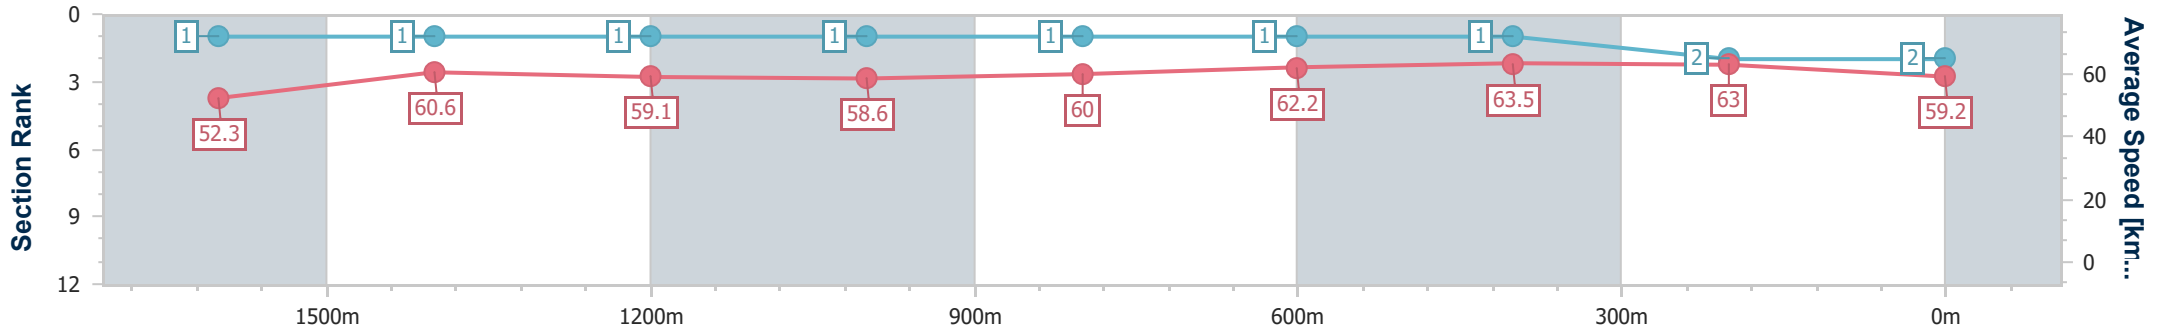

Horse/Jockey Name	Youth Spirit
Final Rank	2
Fastest Section Time (Section)	0:11.28 (600m)
Top Speed [km/h] (Section)	65.4 (600m)
Race State	Finished

Eagle Farm QLD Professional
Race 1: STRADBROKE CALCUTTA 13 JUNE BENCHMARK 90
Handicap - 1835m
04 May 2024 - 11:29
Track Rating: GOOD 4, Weather: Overcast, Rail Position: +7m
Entire

BRISBANE
RACING CLUB

Section	Overall	1600m	1400m	1200m	1000m	800m	600m	400m	200m				
Section Times	1:51.45 [2] (0:16.20)	1:35.25 [1] (0:11.90)	1:23.35 [1] (0:12.21)	1:11.14 [1] (0:12.32)	0:58.82 [1] (0:12.13)	0:46.69 [1] (0:11.72)	0:34.97 [1] (0:11.28)	0:23.69 [1] (0:11.44)	0:12.25 [2] (0:12.25)				
Average Speed [km/h]	52.3	60.6	59.1	58.6	60.0	62.2	63.5	63.0	59.2				
Top Speed [km/h]	61.8	61.2	60.4	59.4	62.2	63.8	65.4	65.0	61.5				
Avg. Dist. to Rail [m]	2.5	0.8	1.8	2.2	2.5	2.2	0.8	0.5	1.0				
Avg. Stride Freq. [Hz]	2.3	2.3	2.3	2.3	2.3	2.4	2.4	2.4	2.4				
Avg. Stride Length [m]	6.5	7.3	7.2	7.2	7.2	7.3	7.2	7.2	6.8				

- [ ] Ranking at each section and finish
- -.-.- No data available at this section
- NA No data available