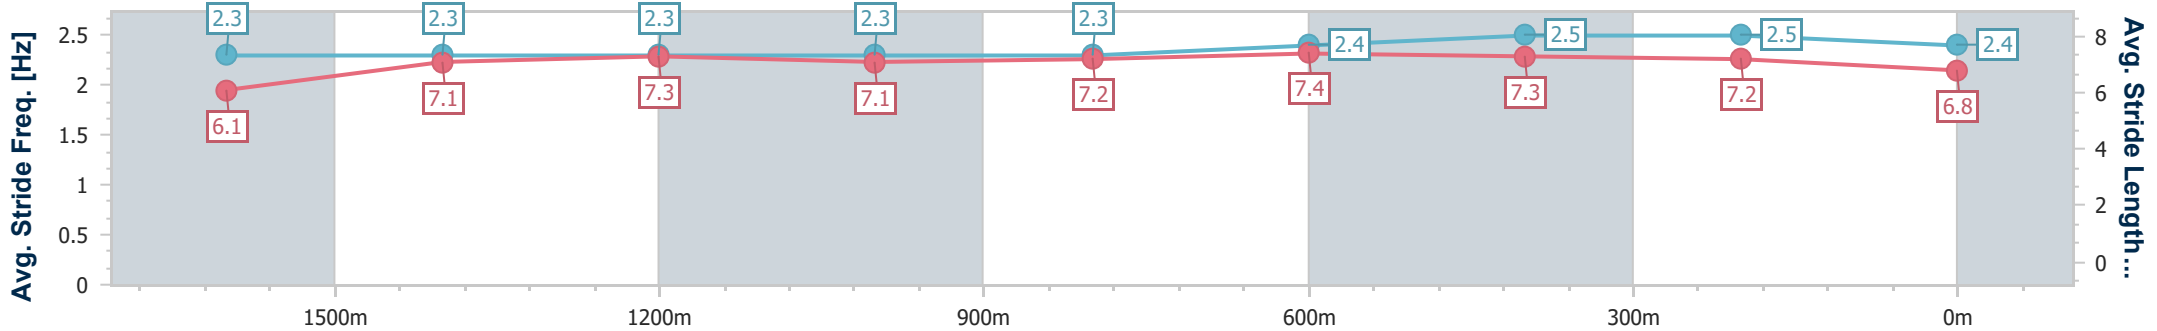

Horse/Jockey Name	Ostermeier
Final Rank	4
Fastest Section Time (Section)	0:11.17 (600m)
Top Speed [km/h] (Section)	66.5 (400m)
Race State	Finished

Eagle Farm QLD Professional
Race 1: STRADBROKE CALCUTTA 13 JUNE BENCHMARK 90
Handicap - 1835m
04 May 2024 - 11:29
Track Rating: GOOD 4, Weather: Overcast, Rail Position: +7m
Entire

BRISBANE
RACING CLUB

Section	Overall	1600m	1400m	1200m	1000m	800m	600m	400m	200m			
Section Times	1:51.56 [4] (0:16.81)	1:34.75 [6] (0:12.04)	1:22.71 [6] (0:12.03)	1:10.68 [5] (0:12.32)	0:58.36 [6] (0:12.03)	0:46.33 [5] (0:11.53)	0:34.80 [5] (0:11.17)	0:23.63 [4] (0:11.28)	0:12.35 [3] (0:12.35)			
Average Speed [km/h]	50.8	60.2	59.6	58.6	60.4	63.2	65.6	63.9	58.7			
Top Speed [km/h]	60.6	61.4	61.4	59.7	61.9	65.4	66.3	66.5	60.6			
Avg. Dist. to Rail [m]	4.1	1.9	0.7	0.7	1.6	2.8	4.0	7.7	6.1			
Avg. Stride Freq. [Hz]	2.3	2.3	2.3	2.3	2.3	2.4	2.5	2.5	2.4			
Avg. Stride Length [m]	6.1	7.1	7.3	7.1	7.2	7.4	7.3	7.2	6.8			

- [ ] Ranking at each section and finish
- -.-.- No data available at this section
- NA No data available