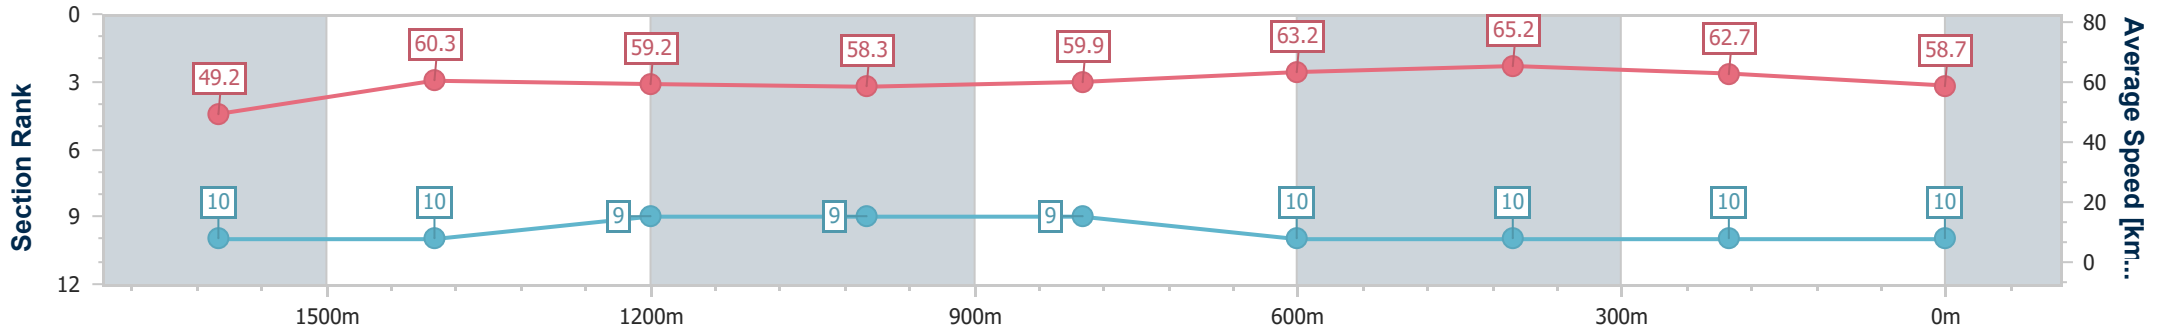

Horse/Jockey Name	Papal Miss
Final Rank	10
Fastest Section Time (Section)	0:11.13 (600m)
Top Speed [km/h] (Section)	67.5 (600m)
Race State	Finished

Eagle Farm QLD Professional
Race 1: STRADBROKE CALCUTTA 13 JUNE BENCHMARK 90
Handicap - 1835m
04 May 2024 - 11:29
Track Rating: GOOD 4, Weather: Overcast, Rail Position: +7m
Entire

BRISBANE
RACING CLUB

Section	Overall	1600m	1400m	1200m	1000m	800m	600m	400m	200m			
Section Times	1:52.55 [10] (0:17.29)	1:35.26 [10] (0:11.97)	1:23.29 [10] (0:12.16)	1:11.13 [9] (0:12.38)	0:58.75 [9] (0:12.23)	0:46.52 [9] (0:11.56)	0:34.96 [10] (0:11.13)	0:23.83 [10] (0:11.51)	0:12.32 [10] (0:12.32)			
Average Speed [km/h]	49.2	60.3	59.2	58.3	59.9	63.2	65.2	62.7	58.7			
Top Speed [km/h]	59.5	61.3	60.5	59.2	62.4	64.8	67.5	64.6	60.4			
Avg. Dist. to Rail [m]	4.3	1.3	1.9	2.5	3.1	3.2	2.2	5.3	2.8			
Avg. Stride Freq. [Hz]	2.3	2.3	2.3	2.3	2.3	2.3	2.4	2.3	2.3			
Avg. Stride Length [m]	6.0	7.3	7.2	7.2	7.3	7.5	7.7	7.4	7.1			

- [ ] Ranking at each section and finish
- -.-.- No data available at this section
- NA No data available