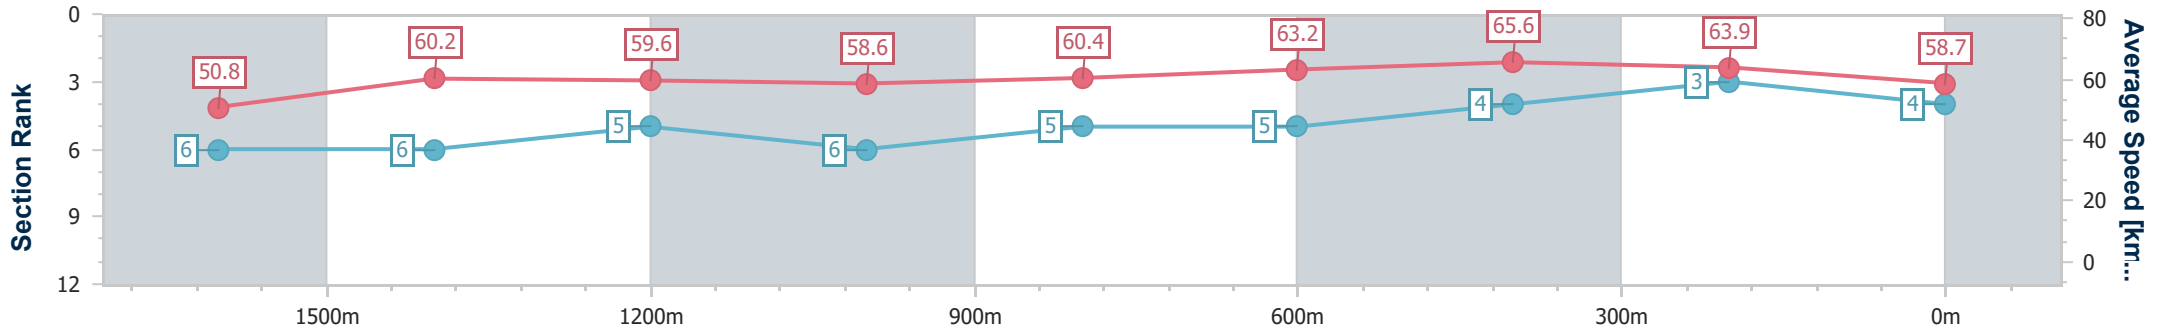

Horse/Jockey Name	Ostermeier
Final Rank	4
Fastest Section Time (Section)	0:11.17 (600m)
Top Speed [km/h] (Section)	66.5 (400m)
Race State	Finished

Eagle Farm QLD Professional
Race 1: STRADBROKE CALCUTTA 13 JUNE BENCHMARK 90
Handicap - 1835m
04 May 2024 - 11:29
Track Rating: GOOD 4, Weather: Overcast, Rail Position: +7m
Entire

BRISBANE
RACING CLUB

Section	Overall	1600m	1400m	1200m	1000m	800m	600m	400m	200m			
Section Times	1:51.56 [4] (0:16.81)	1:34.75 [6] (0:12.04)	1:22.71 [6] (0:12.03)	1:10.68 [5] (0:12.32)	0:58.36 [6] (0:12.03)	0:46.33 [5] (0:11.53)	0:34.80 [5] (0:11.17)	0:23.63 [4] (0:11.28)	0:12.35 [3] (0:12.35)			
Average Speed [km/h]	50.8	60.2	59.6	58.6	60.4	63.2	65.6	63.9	58.7			
Top Speed [km/h]	60.6	61.4	61.4	59.7	61.9	65.4	66.3	66.5	60.6			
Avg. Dist. to Rail [m]	4.1	1.9	0.7	0.7	1.6	2.8	4.0	7.7	6.1			
Avg. Stride Freq. [Hz]	2.3	2.3	2.3	2.3	2.3	2.4	2.5	2.5	2.4			
Avg. Stride Length [m]	6.1	7.1	7.3	7.1	7.2	7.4	7.3	7.2	6.8			

- [ ] Ranking at each section and finish
- -.-.- No data available at this section
- NA No data available