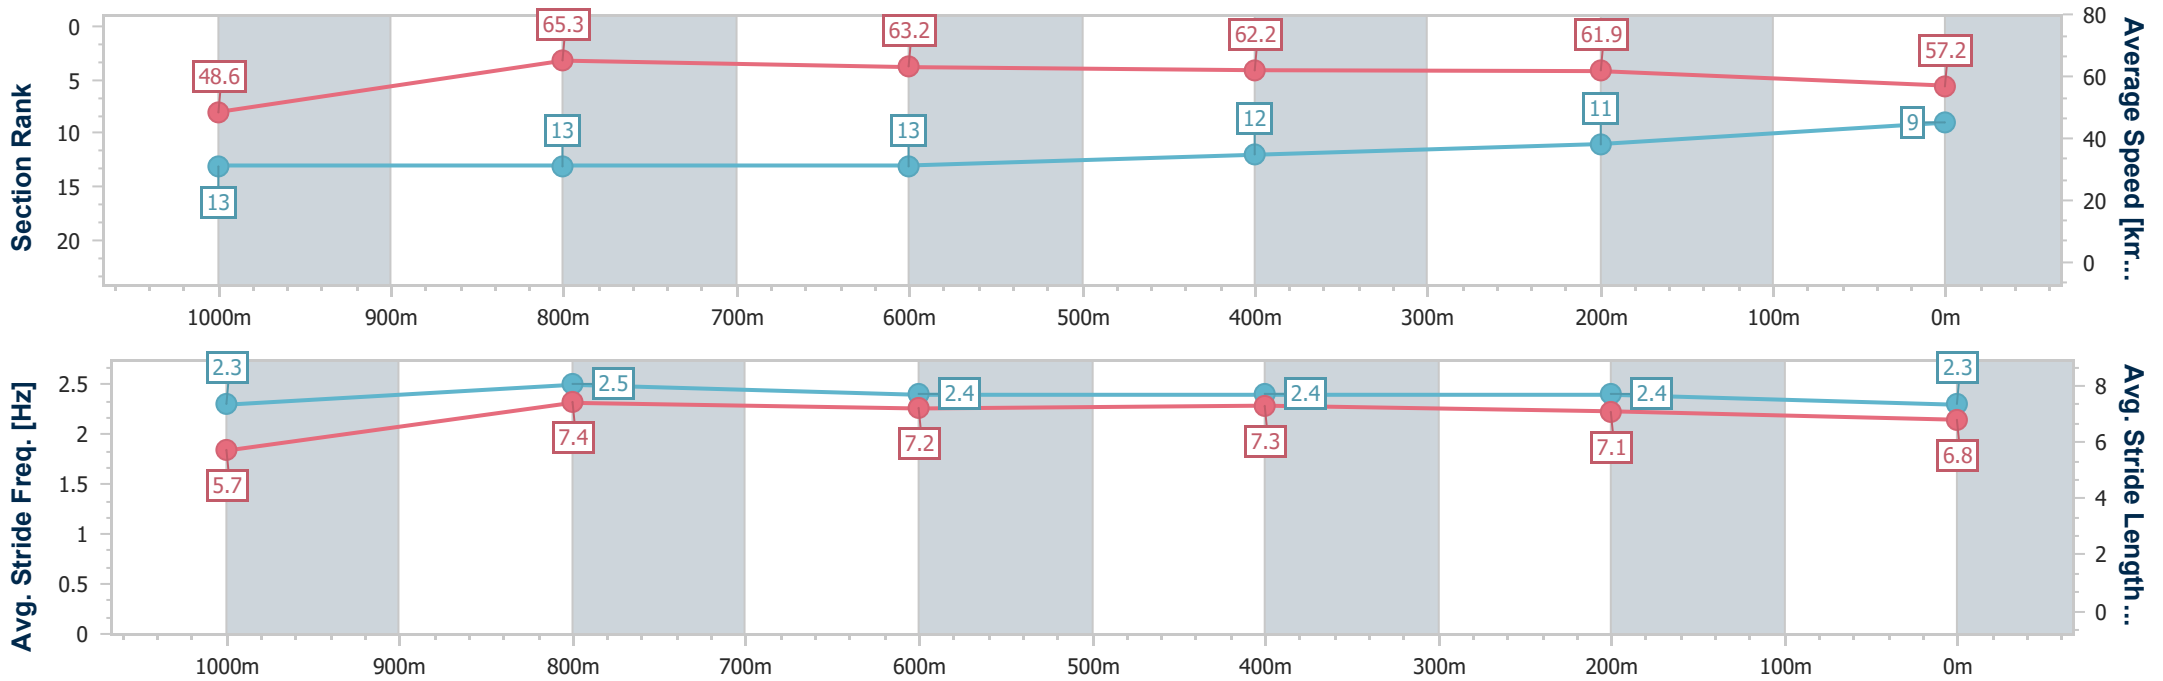

Sunshine Coast QLD Professional
Race 1: LEAPFROGGER BENCHMARK 85 Handicap - 1200m
 11 May 2024 - 12:34
 Track Rating: Heavy 10, Weather: Overcast, Rail Position: True

Section	Overall	1000m	800m	600m	400m	200m
Section Times	1:13.52 [8] (0:13.42)	1:00.10 [2] (0:11.18)	0:48.92 [2] (0:11.79)	0:37.13 [2] (0:12.05)	0:25.08 [2] (0:11.89)	0:13.19 [6] (0:13.19)
Average Speed [km/h]	53.7	64.6	61.6	61.8	60.7	54.7
Top Speed [km/h]	66.1	66.5	62.5	62.9	61.9	59.2
Avg. Dist. to Rail [m]	11.7	3.9	1.4	5.8	9.0	8.1
Avg. Stride Freq. [Hz]	2.3	2.4	2.3	2.4	2.4	2.2
Avg. Stride Length [m]	6.3	7.6	7.4	7.3	7.1	6.8

- [] Ranking at each section and finish
- .-.- No data available at this section
- NA No data available

Horse/Jockey Name	Sizzling Gal
Final Rank	9
Fastest Section Time (Section)	0:11.11 (1000m)
Top Speed [km/h] (Section)	66.4 (1000m)
Race State	Finished

Sunshine Coast QLD Professional
 Race 1: LEAPFROGGER BENCHMARK 85 Handicap - 1200m
 11 May 2024 - 12:34
 Track Rating: Heavy 10, Weather: Overcast, Rail Position: True

Section	Overall	1000m	800m	600m	400m	200m
Section Times	1:13.71 [9] (0:14.82)	0:58.89 [13] (0:11.11)	0:47.78 [13] (0:11.53)	0:36.25 [13] (0:11.99)	0:24.26 [12] (0:11.65)	0:12.61 [11] (0:12.61)
Average Speed [km/h]	48.6	65.3	63.2	62.2	61.9	57.2
Top Speed [km/h]	66.2	66.4	64.4	64.1	63.6	61.2
Avg. Dist. to Rail [m]	11.7	4.2	2.3	5.7	9.0	8.2
Avg. Stride Freq. [Hz]	2.3	2.5	2.4	2.4	2.4	2.3
Avg. Stride Length [m]	5.7	7.4	7.2	7.3	7.1	6.8