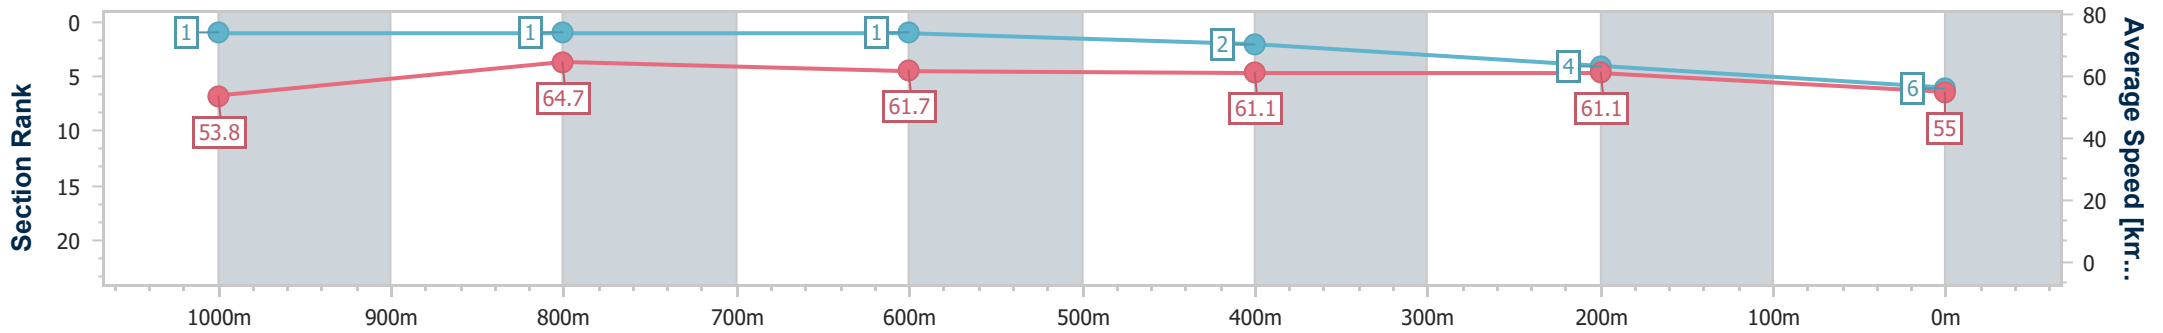

- [] Ranking at each section and finish
- .-.- No data available at this section
- NA No data available

Horse/Jockey Name	Lost In Transit
Final Rank	6
Fastest Section Time (Section)	0:11.15 (1000m)
Top Speed [km/h] (Section)	67.1 (Overall)
Race State	Finished

Sunshine Coast QLD Professional
 Race 1: LEAPFROGGER BENCHMARK 85 Handicap - 1200m
 11 May 2024 - 12:34
 Track Rating: Heavy 10, Weather: Overcast, Rail Position: True

Section	Overall	1000m	800m	600m	400m	200m
Section Times	1:13.34 [6] (0:13.35)	0:59.99 [1] (0:11.15)	0:48.84 [1] (0:11.81)	0:37.03 [1] (0:12.13)	0:24.90 [2] (0:11.80)	0:13.10 [4] (0:13.10)
Average Speed [km/h]	53.8	64.7	61.7	61.1	61.1	55.0
Top Speed [km/h]	67.1	67.0	62.7	62.2	62.8	59.2
Avg. Dist. to Rail [m]	8.5	2.5	1.6	5.3	9.0	7.2
Avg. Stride Freq. [Hz]	2.4	2.4	2.4	2.4	2.4	2.3
Avg. Stride Length [m]	6.0	7.4	7.2	7.1	7.0	6.7