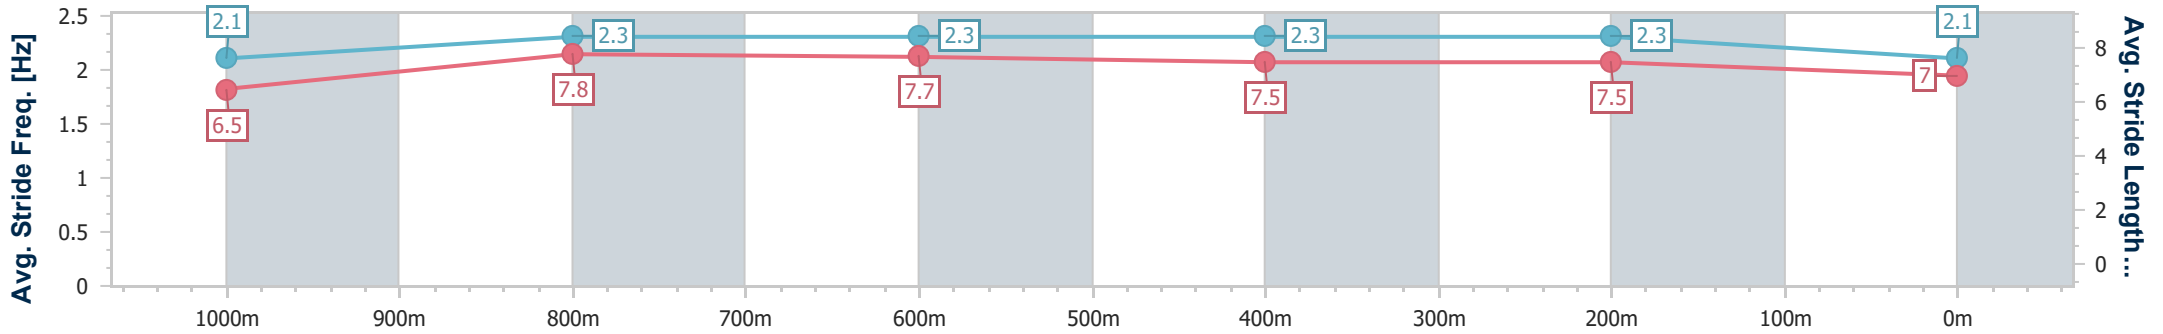

Sunshine Coast QLD Professional
 Race 1: LEAPFROGGER BENCHMARK 85 Handicap - 1200m
 11 May 2024 - 12:34
 Track Rating: Heavy 10, Weather: Overcast, Rail Position: True

Section	Overall	1000m	800m	600m	400m	200m
Section Times	1:13.75 [10] (0:13.67)	1:00.08 [8] (0:11.47)	0:48.61 [8] (0:11.78)	0:36.83 [8] (0:11.92)	0:24.91 [8] (0:11.73)	0:13.18 [9] (0:13.18)
Average Speed [km/h]	52.8	63.4	62.0	62.7	61.4	54.6
Top Speed [km/h]	63.9	64.2	63.7	63.5	63.9	58.1
Avg. Dist. to Rail [m]	6.6	4.1	3.2	5.9	7.8	7.4
Avg. Stride Freq. [Hz]	2.4	2.4	2.4	2.5	2.4	2.3
Avg. Stride Length [m]	6.0	7.2	7.2	7.1	7.0	6.6

- [] Ranking at each section and finish
- .-.- No data available at this section
- NA No data available

Horse/Jockey Name	Full Recognition
Final Rank	11
Fastest Section Time (Section)	0:11.37 (1000m)
Top Speed [km/h] (Section)	64.9 (1000m)
Race State	Finished

Sunshine Coast QLD Professional
 Race 1: LEAPFROGGER BENCHMARK 85 Handicap - 1200m
 11 May 2024 - 12:34
 Track Rating: Heavy 10, Weather: Overcast, Rail Position: True

Section	Overall	1000m	800m	600m	400m	200m
Section Times	1:14.52 [11] (0:13.95)	1:00.57 [11] (0:11.37)	0:49.20 [9] (0:11.86)	0:37.34 [11] (0:12.10)	0:25.24 [11] (0:11.76)	0:13.48 [10] (0:13.48)
Average Speed [km/h]	51.6	64.3	62.5	62.1	61.2	53.5
Top Speed [km/h]	64.8	64.9	63.9	63.3	62.3	59.0
Avg. Dist. to Rail [m]	13.3	6.0	5.3	7.2	8.6	8.5
Avg. Stride Freq. [Hz]	2.1	2.3	2.3	2.3	2.3	2.1
Avg. Stride Length [m]	6.5	7.8	7.7	7.5	7.5	7.0