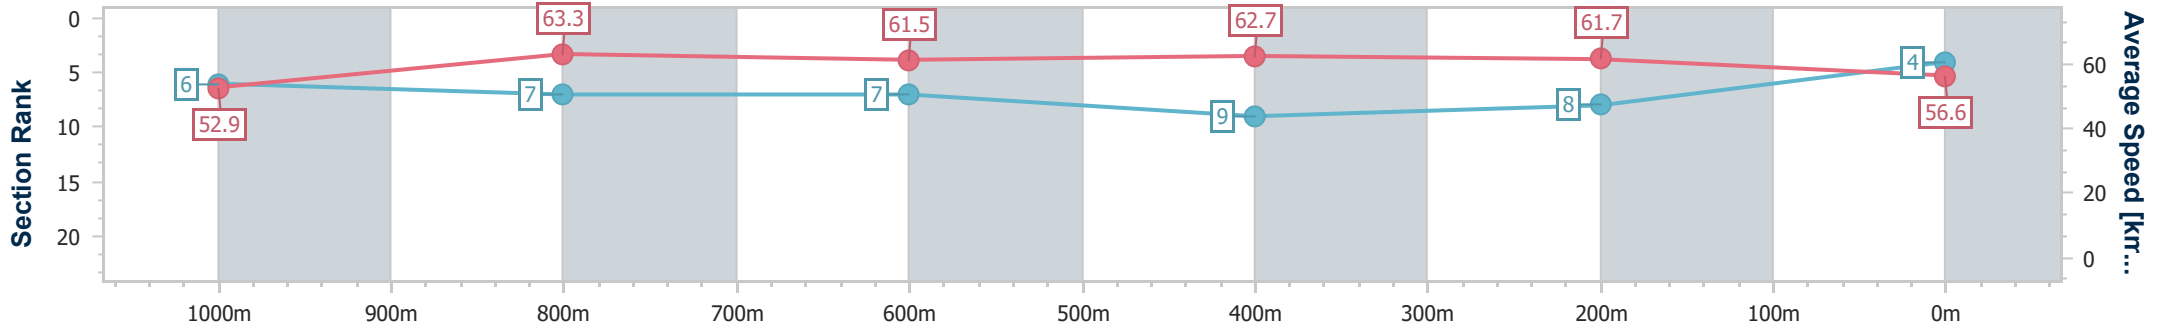

Horse/Jockey Name	Spooky Spirit
Final Rank	4
Fastest Section Time (Section)	0:11.39 (1000m)
Top Speed [km/h] (Section)	64.0 (1000m)
Race State	Finished

Sunshine Coast QLD Professional
Race 1: LEAPFROGGER BENCHMARK 85 Handicap - 1200m
11 May 2024 - 12:34
Track Rating: Heavy 10, Weather: Overcast, Rail Position: True

Section	Overall	1000m	800m	600m	400m	200m
Section Times	1:13.23 [4] (0:13.64)	0:59.59 [6] (0:11.39)	0:48.20 [7] (0:11.85)	0:36.35 [7] (0:11.96)	0:24.39 [9] (0:11.64)	0:12.75 [8]
Average Speed [km/h]	52.9	63.3	61.5	62.7	61.7	56.6
Top Speed [km/h]	63.7	64.0	63.3	63.2	62.7	61.1
Avg. Dist. to Rail [m]	5.6	1.6	2.2	6.4	11.0	11.1
Avg. Stride Freq. [Hz]	2.4	2.4	2.4	2.4	2.4	2.3
Avg. Stride Length [m]	6.0	7.3	7.2	7.2	7.1	6.7

- [ ] Ranking at each section and finish
- -.-.- No data available at this section
- NA No data available