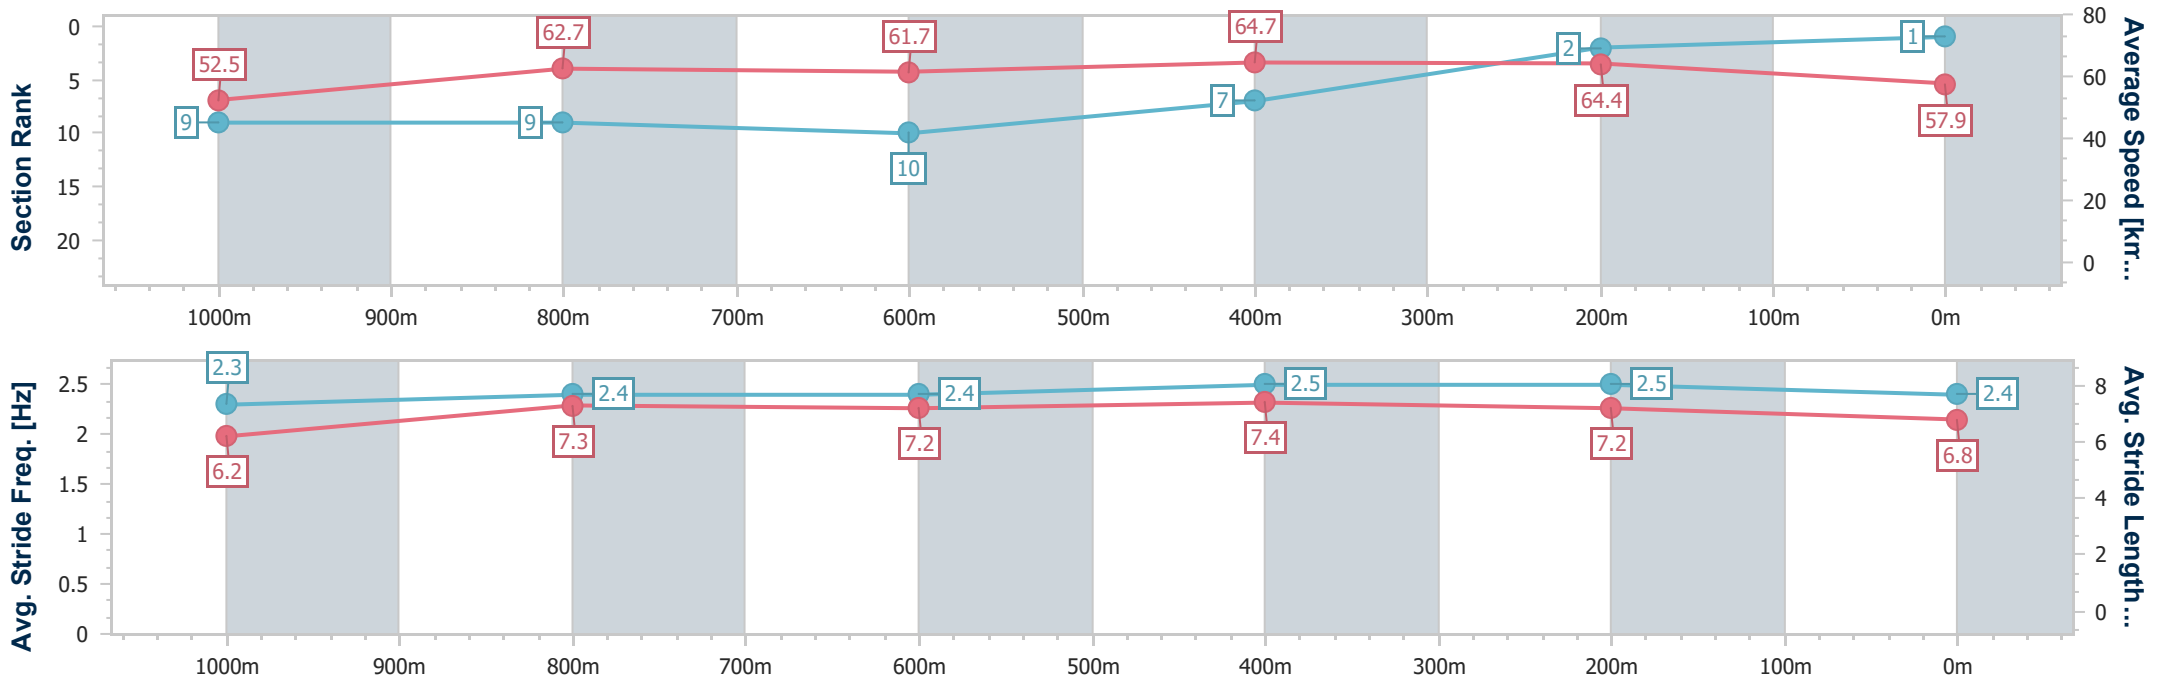

Horse/Jockey Name	Pereille
Final Rank	1
Fastest Section Time (Section)	0:11.19 (400m)
Top Speed [km/h] (Section)	65.8 (400m)
Race State	Finished

Sunshine Coast QLD Professional
Race 1: LEAPFROGGER BENCHMARK 85 Handicap - 1200m
11 May 2024 - 12:34
Track Rating: Heavy 10, Weather: Overcast, Rail Position: True

Section	Overall	1000m	800m	600m	400m	200m
Section Times	1:12.36 [1] (0:13.73)	0:58.63 [9] (0:11.59)	0:47.04 [9] (0:11.84)	0:35.20 [10] (0:11.59)	0:23.61 [7] (0:11.19)	0:12.42 [2] (0:12.42)
Average Speed [km/h]	52.5	62.7	61.7	64.7	64.4	57.9
Top Speed [km/h]	62.4	63.4	63.1	65.7	65.8	63.5
Avg. Dist. to Rail [m]	9.0	4.2	3.1	6.7	11.8	9.1
Avg. Stride Freq. [Hz]	2.3	2.4	2.4	2.5	2.5	2.4
Avg. Stride Length [m]	6.2	7.3	7.2	7.4	7.2	6.8

- [ ] Ranking at each section and finish
- -.-.- No data available at this section
- NA No data available