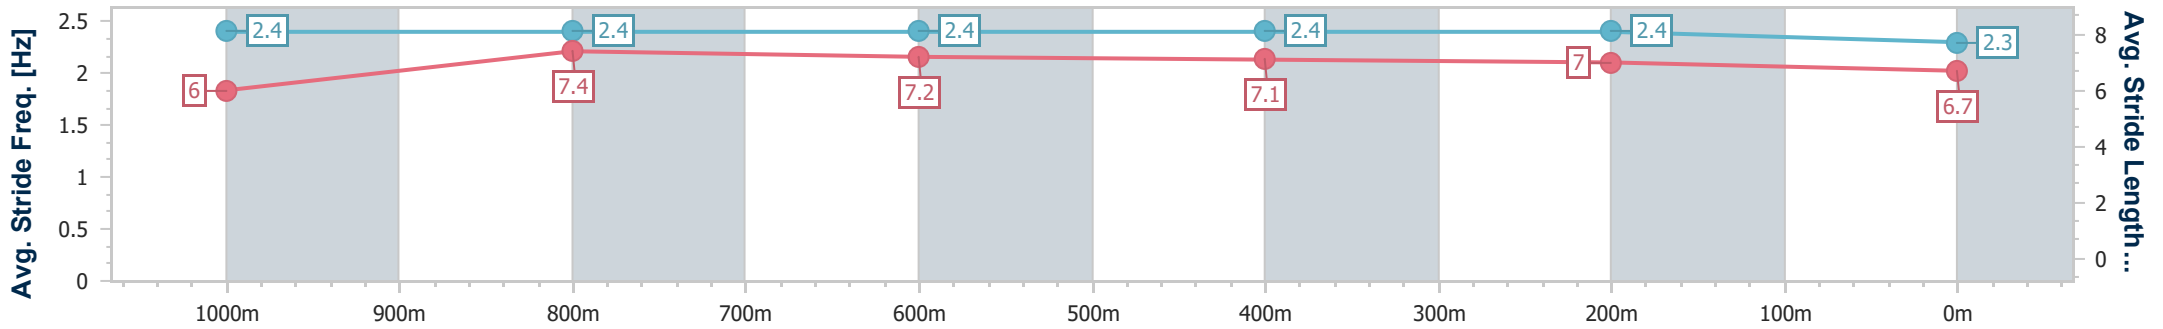

Sunshine Coast QLD Professional
Race 1: LEAPFROGGER BENCHMARK 85 Handicap - 1200m
 11 May 2024 - 12:34
 Track Rating: Heavy 10, Weather: Overcast, Rail Position: True

Section	Overall	1000m	800m	600m	400m	200m
Section Times	1:13.23 [5] (0:13.43)	0:59.80 [3] (0:11.32)	0:48.48 [3] (0:11.92)	0:36.56 [6] (0:11.97)	0:24.59 [5] (0:11.78)	0:12.81 [7] (0:12.81)
Average Speed [km/h]	53.8	64.1	61.4	62.1	61.3	56.2
Top Speed [km/h]	64.5	64.7	62.8	62.6	62.3	59.4
Avg. Dist. to Rail [m]	5.3	4.0	3.1	5.2	10.1	10.3
Avg. Stride Freq. [Hz]	2.2	2.3	2.3	2.3	2.3	2.2
Avg. Stride Length [m]	6.6	7.6	7.4	7.5	7.5	7.1

- [] Ranking at each section and finish
- .-.- No data available at this section
- NA No data available

Horse/Jockey Name	Lost In Transit
Final Rank	6
Fastest Section Time (Section)	0:11.15 (1000m)
Top Speed [km/h] (Section)	67.1 (Overall)
Race State	Finished

Sunshine Coast QLD Professional
 Race 1: LEAPFROGGER BENCHMARK 85 Handicap - 1200m
 11 May 2024 - 12:34
 Track Rating: Heavy 10, Weather: Overcast, Rail Position: True

Section	Overall	1000m	800m	600m	400m	200m
Section Times	1:13.34 [6] (0:13.35)	0:59.99 [1] (0:11.15)	0:48.84 [1] (0:11.81)	0:37.03 [1] (0:12.13)	0:24.90 [2] (0:11.80)	0:13.10 [4] (0:13.10)
Average Speed [km/h]	53.8	64.7	61.7	61.1	61.1	55.0
Top Speed [km/h]	67.1	67.0	62.7	62.2	62.8	59.2
Avg. Dist. to Rail [m]	8.5	2.5	1.6	5.3	9.0	7.2
Avg. Stride Freq. [Hz]	2.4	2.4	2.4	2.4	2.4	2.3
Avg. Stride Length [m]	6.0	7.4	7.2	7.1	7.0	6.7