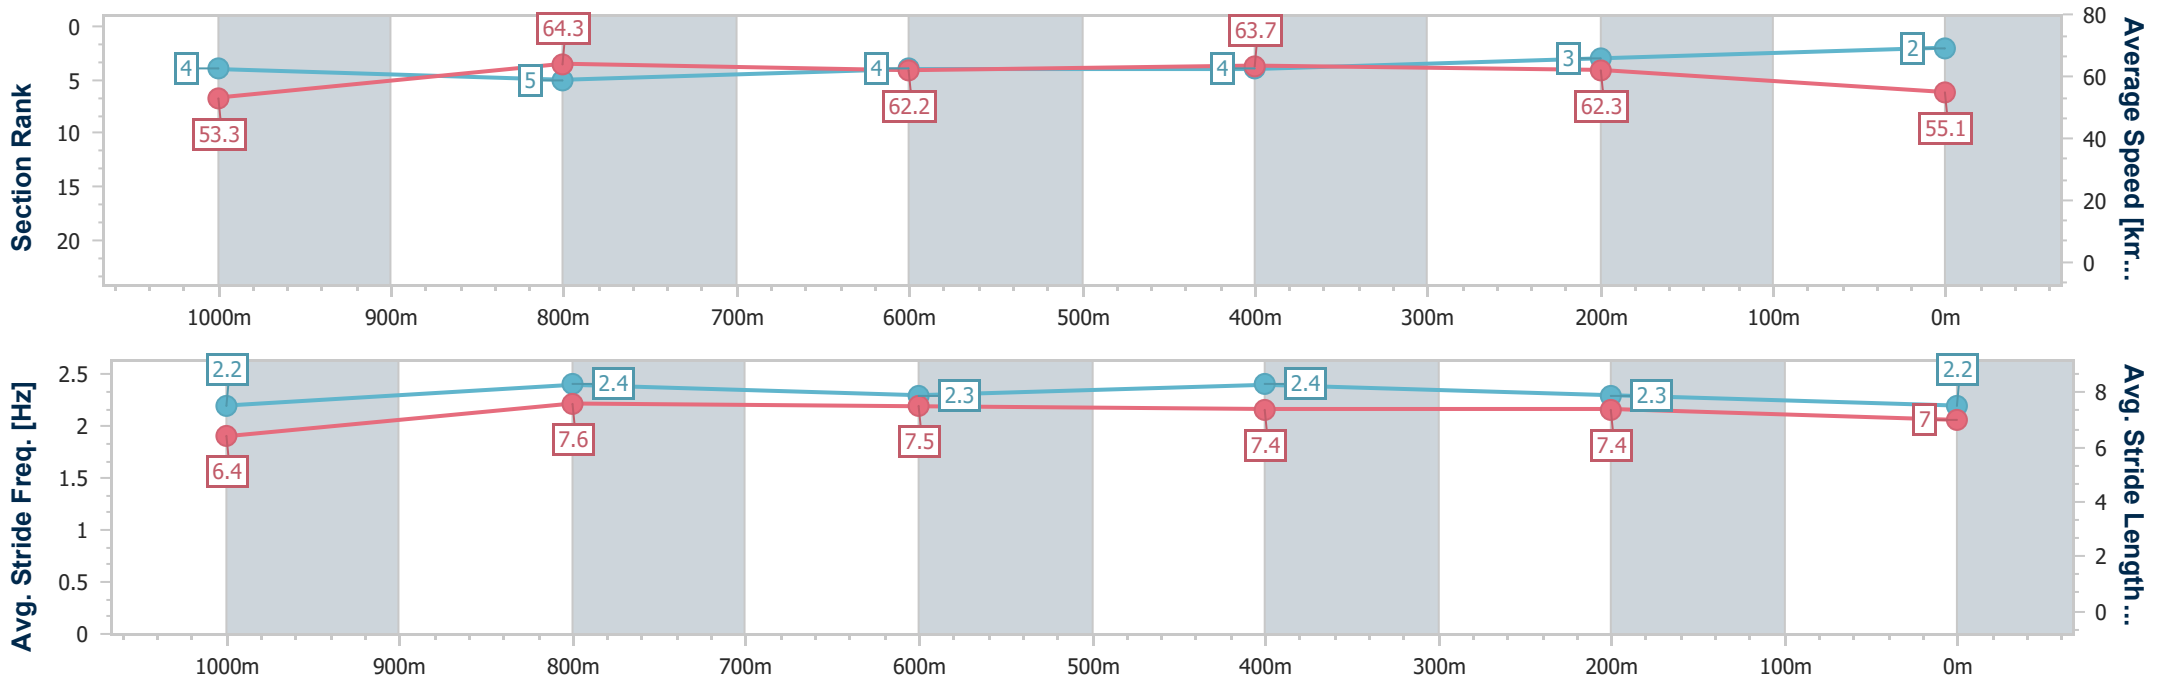

Sunshine Coast QLD Professional
 Race 1: LEAPFROGGER BENCHMARK 85 Handicap - 1200m
 11 May 2024 - 12:34
 Track Rating: Heavy 10, Weather: Overcast, Rail Position: True

Section	Overall	1000m	800m	600m	400m	200m
Section Times	1:13.06 [2] (0:13.54)	0:59.52 [4] (0:11.28)	0:48.24 [5] (0:11.82)	0:36.42 [4] (0:11.80)	0:24.62 [4] (0:11.56)	0:13.06 [3] (0:13.06)
Average Speed [km/h]	53.3	64.3	62.2	63.7	62.3	55.1
Top Speed [km/h]	65.7	65.7	63.3	64.3	64.6	60.8
Avg. Dist. to Rail [m]	11.3	5.2	3.7	7.0	10.4	7.8
Avg. Stride Freq. [Hz]	2.2	2.4	2.3	2.4	2.3	2.2
Avg. Stride Length [m]	6.4	7.6	7.5	7.4	7.4	7.0