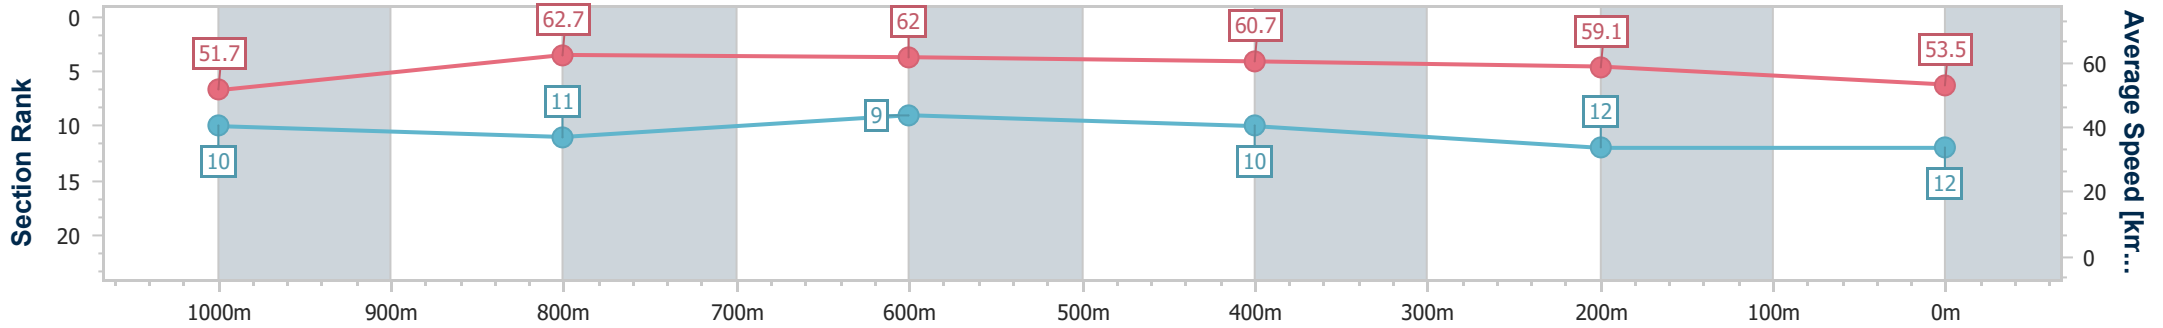

Sunshine Coast QLD Professional
 Race 1: LEAPFROGGER BENCHMARK 85 Handicap - 1200m
 11 May 2024 - 12:34
 Track Rating: Heavy 10, Weather: Overcast, Rail Position: True

Section	Overall	1000m	800m	600m	400m	200m
Section Times	1:14.52 [11] (0:13.95)	1:00.57 [11] (0:11.37)	0:49.20 [9] (0:11.86)	0:37.34 [11] (0:12.10)	0:25.24 [11] (0:11.76)	0:13.48 [10] (0:13.48)
Average Speed [km/h]	51.6	64.3	62.5	62.1	61.2	53.5
Top Speed [km/h]	64.8	64.9	63.9	63.3	62.3	59.0
Avg. Dist. to Rail [m]	13.3	6.0	5.3	7.2	8.6	8.5
Avg. Stride Freq. [Hz]	2.1	2.3	2.3	2.3	2.3	2.1
Avg. Stride Length [m]	6.5	7.8	7.7	7.5	7.5	7.0

- [] Ranking at each section and finish
- .-.- No data available at this section
- NA No data available

Horse/Jockey Name	Arts Object
Final Rank	12
Fastest Section Time (Section)	0:11.52 (1000m)
Top Speed [km/h] (Section)	63.7 (Overall)
Race State	Finished

Sunshine Coast QLD Professional
 Race 1: LEAPFROGGER BENCHMARK 85 Handicap - 1200m
 11 May 2024 - 12:34
 Track Rating: Heavy 10, Weather: Overcast, Rail Position: True

Section	Overall	1000m	800m	600m	400m	200m
Section Times	1:14.87 [12] (0:13.88)	1:00.99 [10] (0:11.52)	0:49.47 [11] (0:11.68)	0:37.79 [9] (0:12.16)	0:25.63 [10] (0:12.17)	0:13.46 [12] (0:13.46)
Average Speed [km/h]	51.7	62.7	62.0	60.7	59.1	53.5
Top Speed [km/h]	63.7	63.4	62.9	61.9	60.4	57.0
Avg. Dist. to Rail [m]	4.8	1.3	1.2	3.9	5.3	3.8
Avg. Stride Freq. [Hz]	2.2	2.3	2.3	2.3	2.3	2.2
Avg. Stride Length [m]	6.2	7.5	7.5	7.3	7.1	6.8