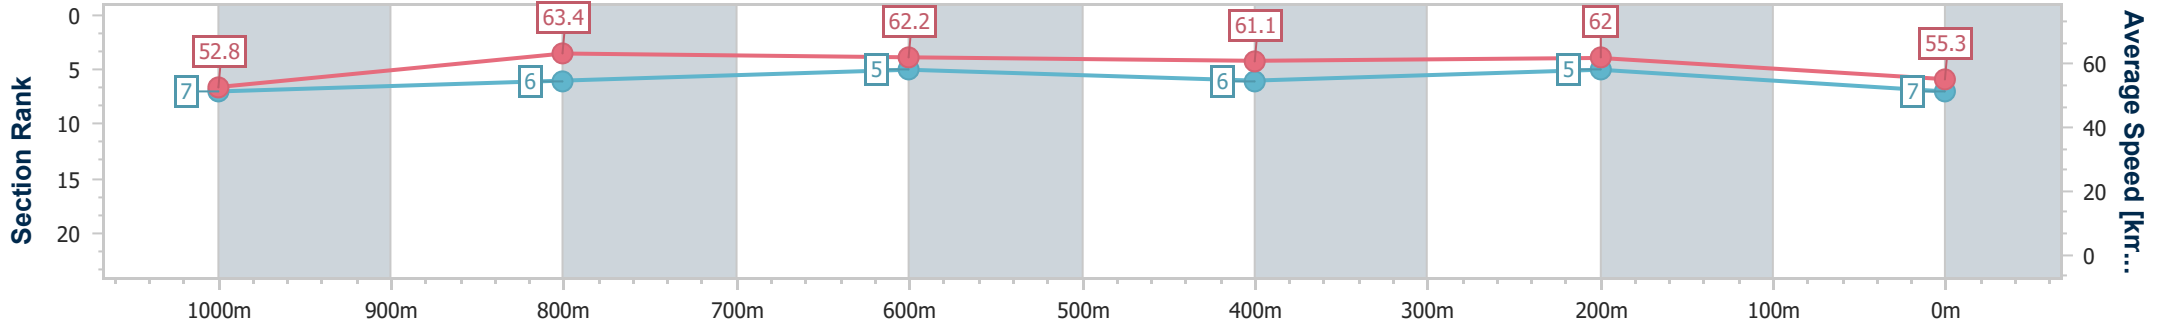

Sunshine Coast QLD Professional
 Race 1: LEAPFROGGER BENCHMARK 85 Handicap - 1200m
 11 May 2024 - 12:34
 Track Rating: Heavy 10, Weather: Overcast, Rail Position: True

Section	Overall	1000m	800m	600m	400m	200m
Section Times	1:13.34 [6] (0:13.35)	0:59.99 [1] (0:11.15)	0:48.84 [1] (0:11.81)	0:37.03 [1] (0:12.13)	0:24.90 [2] (0:11.80)	0:13.10 [4] (0:13.10)
Average Speed [km/h]	53.8	64.7	61.7	61.1	61.1	55.0
Top Speed [km/h]	67.1	67.0	62.7	62.2	62.8	59.2
Avg. Dist. to Rail [m]	8.5	2.5	1.6	5.3	9.0	7.2
Avg. Stride Freq. [Hz]	2.4	2.4	2.4	2.4	2.4	2.3
Avg. Stride Length [m]	6.0	7.4	7.2	7.1	7.0	6.7

- [] Ranking at each section and finish
- .-.- No data available at this section
- NA No data available

Horse/Jockey Name	Safework
Final Rank	7
Fastest Section Time (Section)	0:11.37 (1000m)
Top Speed [km/h] (Section)	65.5 (Overall)
Race State	Finished

Sunshine Coast QLD Professional
 Race 1: LEAPFROGGER BENCHMARK 85 Handicap - 1200m
 11 May 2024 - 12:34
 Track Rating: Heavy 10, Weather: Overcast, Rail Position: True

Section	Overall	1000m	800m	600m	400m	200m
Section Times	1:13.34 [7] (0:13.64)	0:59.70 [7] (0:11.37)	0:48.33 [6] (0:11.63)	0:36.70 [5] (0:12.02)	0:24.68 [6] (0:11.64)	0:13.04 [5] (0:13.04)
Average Speed [km/h]	52.8	63.4	62.2	61.1	62.0	55.3
Top Speed [km/h]	65.5	64.7	63.3	62.7	64.3	59.8
Avg. Dist. to Rail [m]	4.8	1.6	0.6	3.4	6.1	4.4
Avg. Stride Freq. [Hz]	2.2	2.3	2.3	2.3	2.3	2.2
Avg. Stride Length [m]	6.4	7.6	7.6	7.3	7.4	6.9