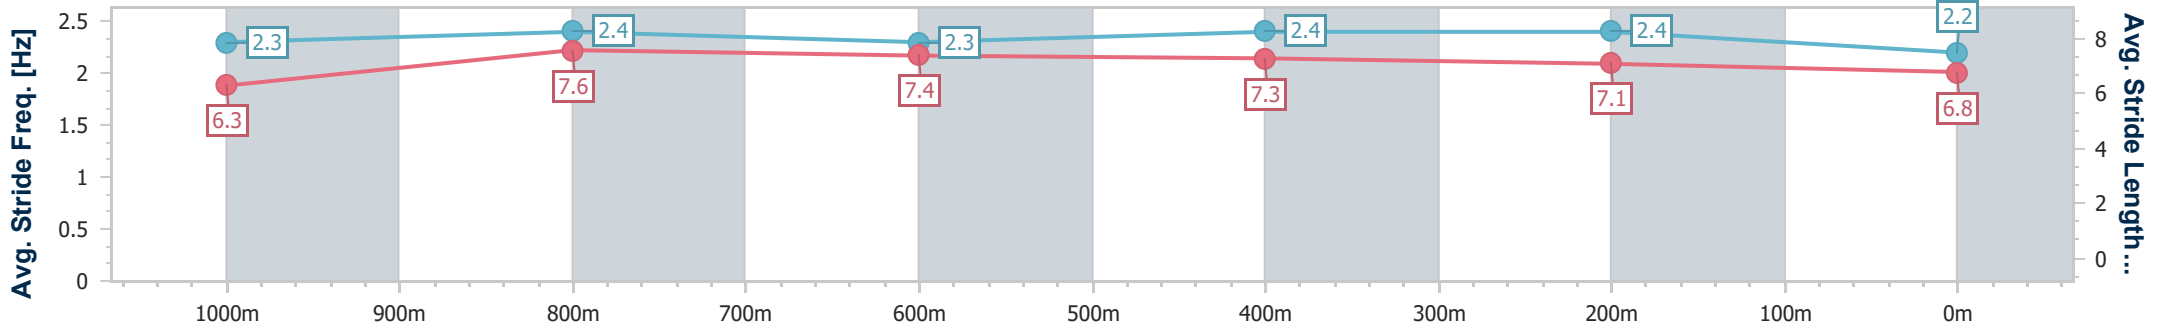

Sunshine Coast QLD Professional
 Race 1: LEAPFROGGER BENCHMARK 85 Handicap - 1200m
 11 May 2024 - 12:34
 Track Rating: Heavy 10, Weather: Overcast, Rail Position: True

Section	Overall	1000m	800m	600m	400m	200m
Section Times	1:13.34 [7] (0:13.64)	0:59.70 [7] (0:11.37)	0:48.33 [6] (0:11.63)	0:36.70 [5] (0:12.02)	0:24.68 [6] (0:11.64)	0:13.04 [5] (0:13.04)
Average Speed [km/h]	52.8	63.4	62.2	61.1	62.0	55.3
Top Speed [km/h]	65.5	64.7	63.3	62.7	64.3	59.8
Avg. Dist. to Rail [m]	4.8	1.6	0.6	3.4	6.1	4.4
Avg. Stride Freq. [Hz]	2.2	2.3	2.3	2.3	2.3	2.2
Avg. Stride Length [m]	6.4	7.6	7.6	7.3	7.4	6.9

- [] Ranking at each section and finish
- .-.- No data available at this section
- NA No data available

Horse/Jockey Name	Apophis
Final Rank	8
Fastest Section Time (Section)	0:11.18 (1000m)
Top Speed [km/h] (Section)	66.5 (1000m)
Race State	Finished

Sunshine Coast QLD Professional
Race 1: LEAPFROGGER BENCHMARK 85 Handicap - 1200m
 11 May 2024 - 12:34
 Track Rating: Heavy 10, Weather: Overcast, Rail Position: True

Section	Overall	1000m	800m	600m	400m	200m
Section Times	1:13.52 [8] (0:13.42)	1:00.10 [2] (0:11.18)	0:48.92 [2] (0:11.79)	0:37.13 [2] (0:12.05)	0:25.08 [2] (0:11.89)	0:13.19 [6] (0:13.19)
Average Speed [km/h]	53.7	64.6	61.6	61.8	60.7	54.7
Top Speed [km/h]	66.1	66.5	62.5	62.9	61.9	59.2
Avg. Dist. to Rail [m]	11.7	3.9	1.4	5.8	9.0	8.1
Avg. Stride Freq. [Hz]	2.3	2.4	2.3	2.4	2.4	2.2
Avg. Stride Length [m]	6.3	7.6	7.4	7.3	7.1	6.8