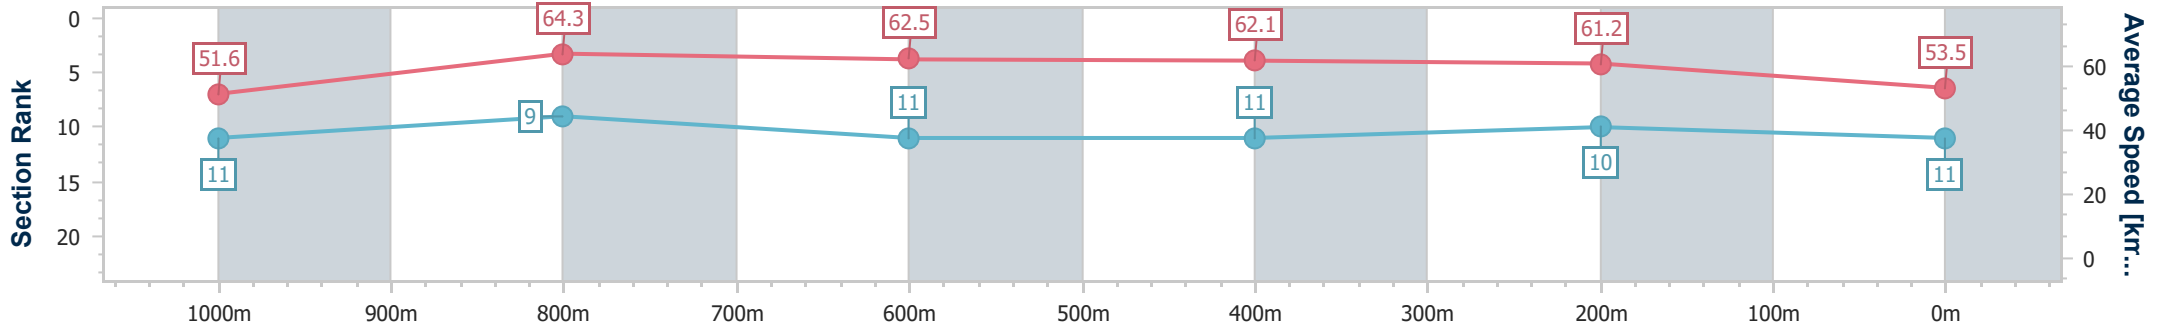

Sunshine Coast QLD Professional
 Race 1: LEAPFROGGER BENCHMARK 85 Handicap - 1200m
 11 May 2024 - 12:34
 Track Rating: Heavy 10, Weather: Overcast, Rail Position: True

Section	Overall	1000m	800m	600m	400m	200m
Section Times	1:13.75 [10] (0:13.67)	1:00.08 [8] (0:11.47)	0:48.61 [8] (0:11.78)	0:36.83 [8] (0:11.92)	0:24.91 [8] (0:11.73)	0:13.18 [9] (0:13.18)
Average Speed [km/h]	52.8	63.4	62.0	62.7	61.4	54.6
Top Speed [km/h]	63.9	64.2	63.7	63.5	63.9	58.1
Avg. Dist. to Rail [m]	6.6	4.1	3.2	5.9	7.8	7.4
Avg. Stride Freq. [Hz]	2.4	2.4	2.4	2.5	2.4	2.3
Avg. Stride Length [m]	6.0	7.2	7.2	7.1	7.0	6.6

- [] Ranking at each section and finish
- .-.- No data available at this section
- NA No data available

Horse/Jockey Name	Full Recognition
Final Rank	11
Fastest Section Time (Section)	0:11.37 (1000m)
Top Speed [km/h] (Section)	64.9 (1000m)
Race State	Finished

Sunshine Coast QLD Professional
 Race 1: LEAPFROGGER BENCHMARK 85 Handicap - 1200m
 11 May 2024 - 12:34
 Track Rating: Heavy 10, Weather: Overcast, Rail Position: True

Section	Overall	1000m	800m	600m	400m	200m
Section Times	1:14.52 [11] (0:13.95)	1:00.57 [11] (0:11.37)	0:49.20 [9] (0:11.86)	0:37.34 [11] (0:12.10)	0:25.24 [11] (0:11.76)	0:13.48 [10] (0:13.48)
Average Speed [km/h]	51.6	64.3	62.5	62.1	61.2	53.5
Top Speed [km/h]	64.8	64.9	63.9	63.3	62.3	59.0
Avg. Dist. to Rail [m]	13.3	6.0	5.3	7.2	8.6	8.5
Avg. Stride Freq. [Hz]	2.1	2.3	2.3	2.3	2.3	2.1
Avg. Stride Length [m]	6.5	7.8	7.7	7.5	7.5	7.0