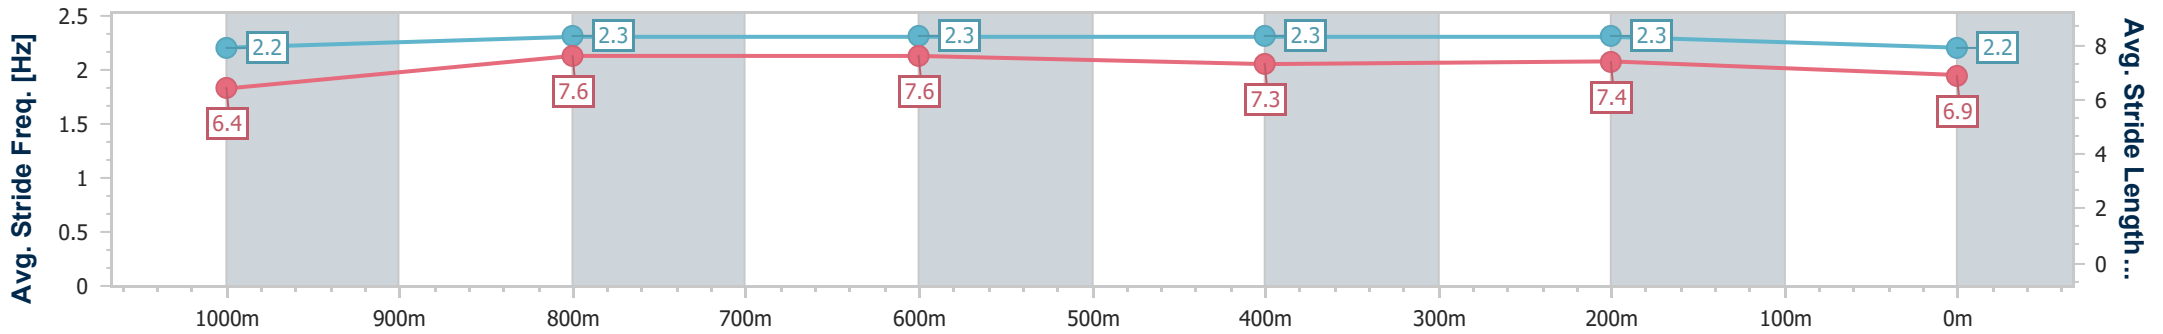

Sunshine Coast QLD Professional
 Race 1: LEAPFROGGER BENCHMARK 85 Handicap - 1200m
 11 May 2024 - 12:34
 Track Rating: Heavy 10, Weather: Overcast, Rail Position: True

Section	Overall	1000m	800m	600m	400m	200m
Section Times	1:13.34 [6] (0:13.35)	0:59.99 [1] (0:11.15)	0:48.84 [1] (0:11.81)	0:37.03 [1] (0:12.13)	0:24.90 [2] (0:11.80)	0:13.10 [4] (0:13.10)
Average Speed [km/h]	53.8	64.7	61.7	61.1	61.1	55.0
Top Speed [km/h]	67.1	67.0	62.7	62.2	62.8	59.2
Avg. Dist. to Rail [m]	8.5	2.5	1.6	5.3	9.0	7.2
Avg. Stride Freq. [Hz]	2.4	2.4	2.4	2.4	2.4	2.3
Avg. Stride Length [m]	6.0	7.4	7.2	7.1	7.0	6.7

- [] Ranking at each section and finish
- .-.- No data available at this section
- NA No data available

Horse/Jockey Name	Safework
Final Rank	7
Fastest Section Time (Section)	0:11.37 (1000m)
Top Speed [km/h] (Section)	65.5 (Overall)
Race State	Finished

Sunshine Coast QLD Professional
 Race 1: LEAPFROGGER BENCHMARK 85 Handicap - 1200m
 11 May 2024 - 12:34
 Track Rating: Heavy 10, Weather: Overcast, Rail Position: True

Section	Overall	1000m	800m	600m	400m	200m
Section Times	1:13.34 [7] (0:13.64)	0:59.70 [7] (0:11.37)	0:48.33 [6] (0:11.63)	0:36.70 [5] (0:12.02)	0:24.68 [6] (0:11.64)	0:13.04 [5] (0:13.04)
Average Speed [km/h]	52.8	63.4	62.2	61.1	62.0	55.3
Top Speed [km/h]	65.5	64.7	63.3	62.7	64.3	59.8
Avg. Dist. to Rail [m]	4.8	1.6	0.6	3.4	6.1	4.4
Avg. Stride Freq. [Hz]	2.2	2.3	2.3	2.3	2.3	2.2
Avg. Stride Length [m]	6.4	7.6	7.6	7.3	7.4	6.9