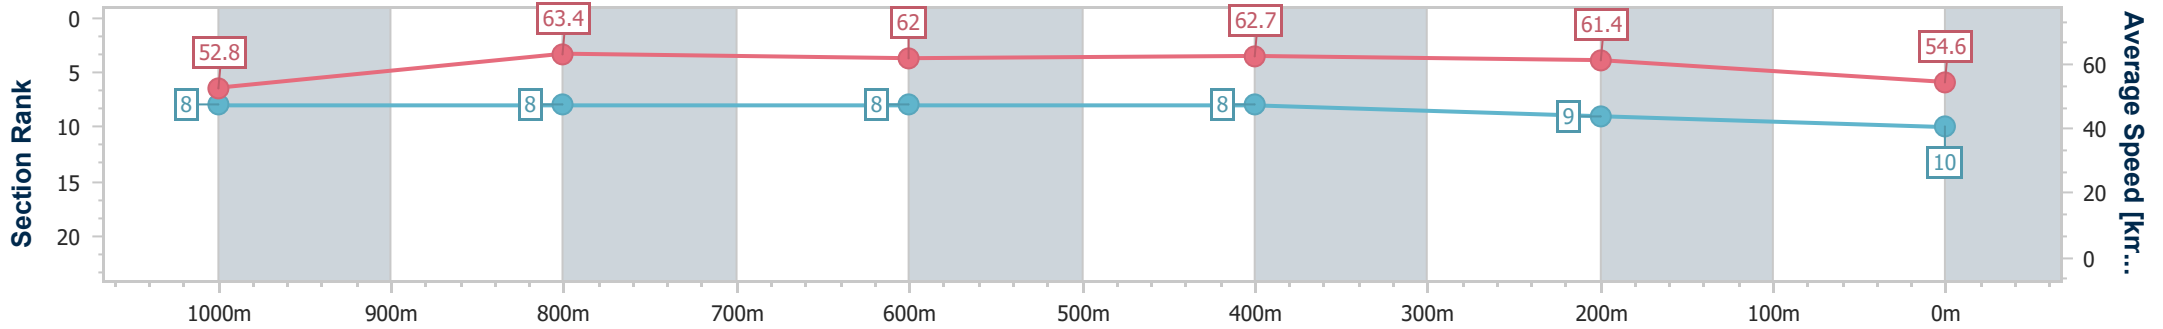

Sunshine Coast QLD Professional
 Race 1: LEAPFROGGER BENCHMARK 85 Handicap - 1200m
 11 May 2024 - 12:34
 Track Rating: Heavy 10, Weather: Overcast, Rail Position: True

Section	Overall	1000m	800m	600m	400m	200m
Section Times	1:13.71 [9] (0:14.82)	0:58.89 [13] (0:11.11)	0:47.78 [13] (0:11.53)	0:36.25 [13] (0:11.99)	0:24.26 [12] (0:11.65)	0:12.61 [11] (0:12.61)
Average Speed [km/h]	48.6	65.3	63.2	62.2	61.9	57.2
Top Speed [km/h]	66.2	66.4	64.4	64.1	63.6	61.2
Avg. Dist. to Rail [m]	11.7	4.2	2.3	5.7	9.0	8.2
Avg. Stride Freq. [Hz]	2.3	2.5	2.4	2.4	2.4	2.3
Avg. Stride Length [m]	5.7	7.4	7.2	7.3	7.1	6.8

- [] Ranking at each section and finish
- .-.- No data available at this section
- NA No data available

Horse/Jockey Name	Rollinwiththeflow
Final Rank	10
Fastest Section Time (Section)	0:11.47 (1000m)
Top Speed [km/h] (Section)	64.2 (1000m)
Race State	Finished

Sunshine Coast QLD Professional
 Race 1: LEAPFROGGER BENCHMARK 85 Handicap - 1200m
 11 May 2024 - 12:34
 Track Rating: Heavy 10, Weather: Overcast, Rail Position: True

Section	Overall	1000m	800m	600m	400m	200m
Section Times	1:13.75 [10] (0:13.67)	1:00.08 [8] (0:11.47)	0:48.61 [8] (0:11.78)	0:36.83 [8] (0:11.92)	0:24.91 [8] (0:11.73)	0:13.18 [9] (0:13.18)
Average Speed [km/h]	52.8	63.4	62.0	62.7	61.4	54.6
Top Speed [km/h]	63.9	64.2	63.7	63.5	63.9	58.1
Avg. Dist. to Rail [m]	6.6	4.1	3.2	5.9	7.8	7.4
Avg. Stride Freq. [Hz]	2.4	2.4	2.4	2.5	2.4	2.3
Avg. Stride Length [m]	6.0	7.2	7.2	7.1	7.0	6.6