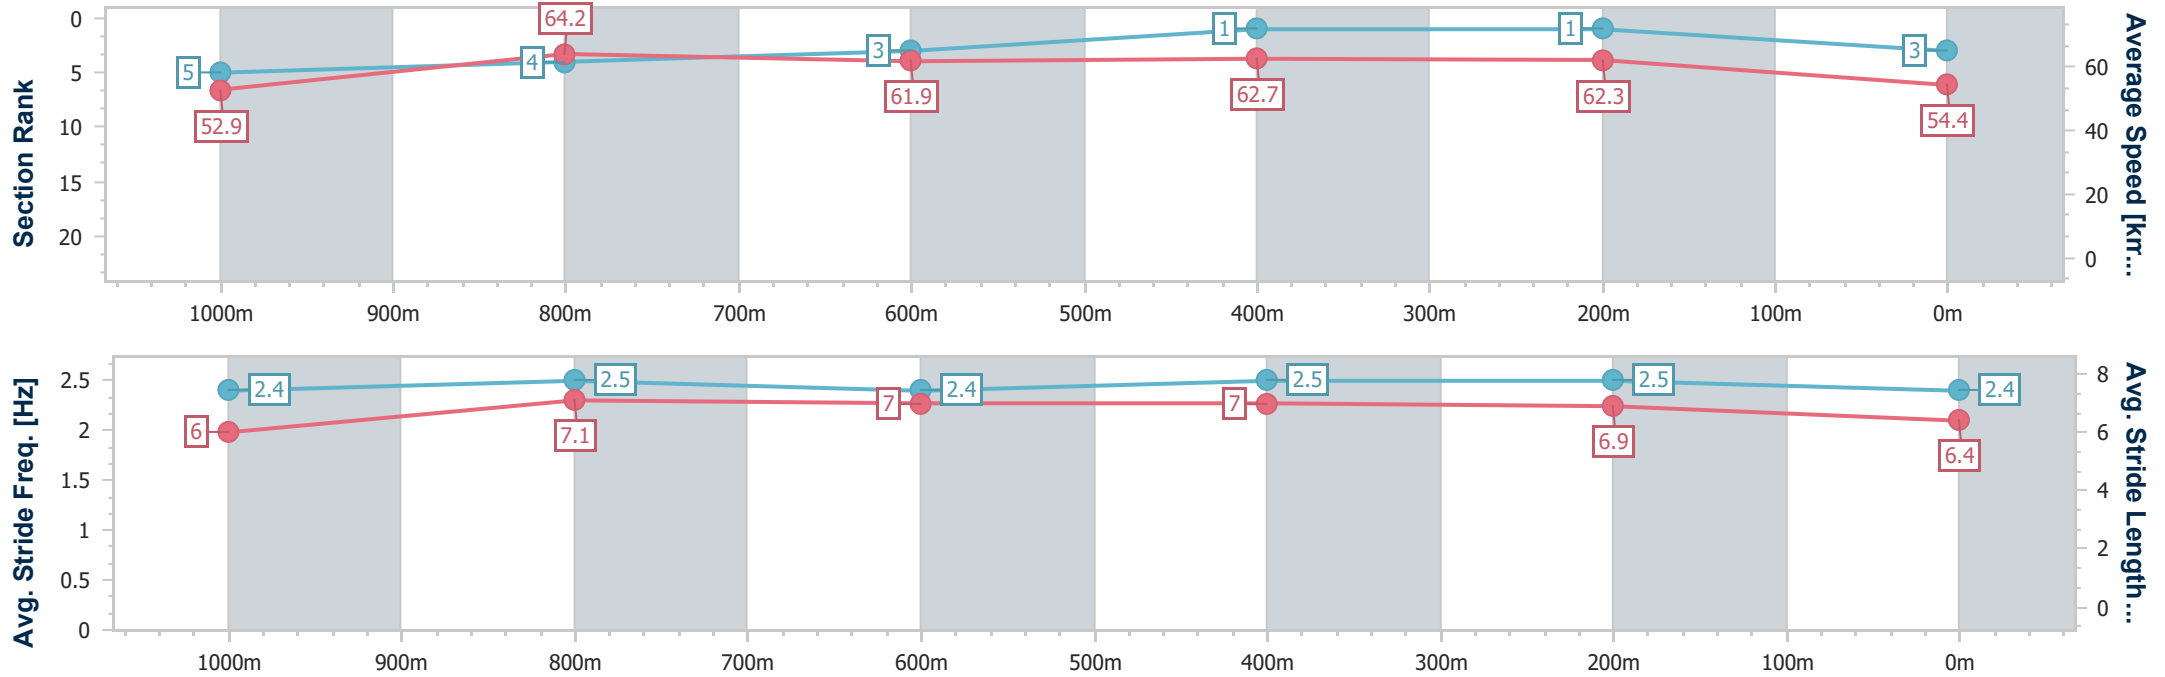

Sunshine Coast QLD Professional
 Race 1: LEAPFROGGER BENCHMARK 85 Handicap - 1200m
 11 May 2024 - 12:34
 Track Rating: Heavy 10, Weather: Overcast, Rail Position: True

Section	Overall	1000m	800m	600m	400m	200m
Section Times	1:13.10 [3] (0:13.58)	0:59.52 [5] (0:11.24)	0:48.28 [4] (0:11.74)	0:36.54 [3] (0:11.73)	0:24.81 [1] (0:11.58)	0:13.23 [1] (0:13.23)
Average Speed [km/h]	52.9	64.2	61.9	62.7	62.3	54.4
Top Speed [km/h]	64.5	64.9	62.9	64.0	63.6	58.6
Avg. Dist. to Rail [m]	2.9	1.0	1.2	3.9	5.5	4.6
Avg. Stride Freq. [Hz]	2.4	2.5	2.4	2.5	2.5	2.4
Avg. Stride Length [m]	6.0	7.1	7.0	7.0	6.9	6.4