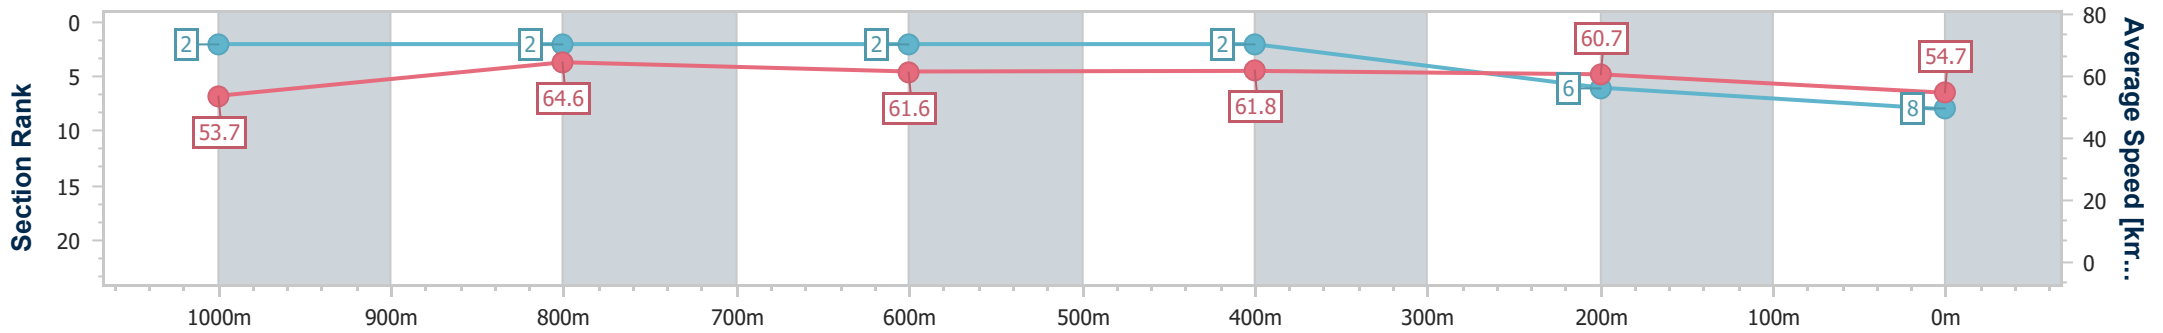

Sunshine Coast QLD Professional
 Race 1: LEAPFROGGER BENCHMARK 85 Handicap - 1200m
 11 May 2024 - 12:34
 Track Rating: Heavy 10, Weather: Overcast, Rail Position: True

Section	Overall	1000m	800m	600m	400m	200m
Section Times	1:13.34 [7] (0:13.64)	0:59.70 [7] (0:11.37)	0:48.33 [6] (0:11.63)	0:36.70 [5] (0:12.02)	0:24.68 [6] (0:11.64)	0:13.04 [5] (0:13.04)
Average Speed [km/h]	52.8	63.4	62.2	61.1	62.0	55.3
Top Speed [km/h]	65.5	64.7	63.3	62.7	64.3	59.8
Avg. Dist. to Rail [m]	4.8	1.6	0.6	3.4	6.1	4.4
Avg. Stride Freq. [Hz]	2.2	2.3	2.3	2.3	2.3	2.2
Avg. Stride Length [m]	6.4	7.6	7.6	7.3	7.4	6.9

Sunshine Coast QLD Professional
Race 1: LEAPFROGGER BENCHMARK 85 Handicap - 1200m
 11 May 2024 - 12:34
 Track Rating: Heavy 10, Weather: Overcast, Rail Position: True

Section	Overall	1000m	800m	600m	400m	200m
Section Times	1:13.52 [8] (0:13.42)	1:00.10 [2] (0:11.18)	0:48.92 [2] (0:11.79)	0:37.13 [2] (0:12.05)	0:25.08 [2] (0:11.89)	0:13.19 [6] (0:13.19)
Average Speed [km/h]	53.7	64.6	61.6	61.8	60.7	54.7
Top Speed [km/h]	66.1	66.5	62.5	62.9	61.9	59.2
Avg. Dist. to Rail [m]	11.7	3.9	1.4	5.8	9.0	8.1
Avg. Stride Freq. [Hz]	2.3	2.4	2.3	2.4	2.4	2.2
Avg. Stride Length [m]	6.3	7.6	7.4	7.3	7.1	6.8