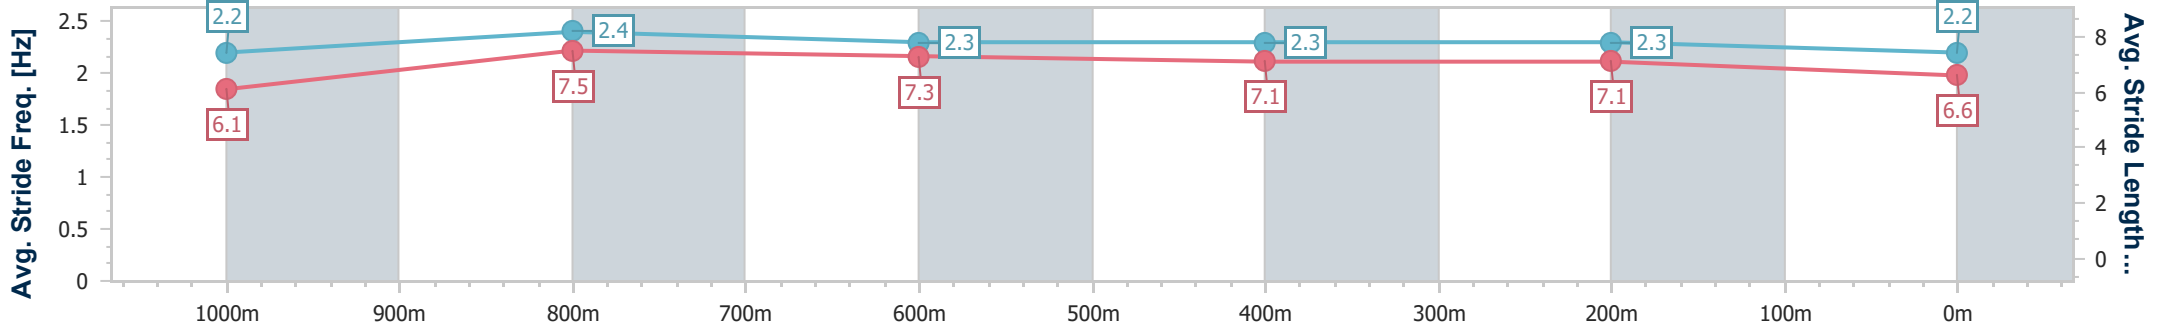

Sunshine Coast QLD Professional
 Race 1: LEAPFROGGER BENCHMARK 85 Handicap - 1200m
 11 May 2024 - 12:34
 Track Rating: Heavy 10, Weather: Overcast, Rail Position: True

Section	Overall	1000m	800m	600m	400m	200m
Section Times	1:14.87 [12] (0:13.88)	1:00.99 [10] (0:11.52)	0:49.47 [11] (0:11.68)	0:37.79 [9] (0:12.16)	0:25.63 [10] (0:12.17)	0:13.46 [12] (0:13.46)
Average Speed [km/h]	51.7	62.7	62.0	60.7	59.1	53.5
Top Speed [km/h]	63.7	63.4	62.9	61.9	60.4	57.0
Avg. Dist. to Rail [m]	4.8	1.3	1.2	3.9	5.3	3.8
Avg. Stride Freq. [Hz]	2.2	2.3	2.3	2.3	2.3	2.2
Avg. Stride Length [m]	6.2	7.5	7.5	7.3	7.1	6.8

- [] Ranking at each section and finish
- .-.- No data available at this section
- NA No data available

Horse/Jockey Name	Set Me Up
Final Rank	13
Fastest Section Time (Section)	0:11.33 (1000m)
Top Speed [km/h] (Section)	65.2 (Overall)
Race State	Finished

Sunshine Coast QLD Professional
 Race 1: LEAPFROGGER BENCHMARK 85 Handicap - 1200m
 11 May 2024 - 12:34
 Track Rating: Heavy 10, Weather: Overcast, Rail Position: True

Section	Overall	1000m	800m	600m	400m	200m
Section Times	1:16.52 [13] (0:14.43)	1:02.09 [12] (0:11.33)	0:50.76 [12] (0:11.67)	0:39.09 [12] (0:12.56)	0:26.53 [13] (0:12.45)	0:14.08 [13] (0:14.08)
Average Speed [km/h]	49.8	63.7	61.9	59.1	57.8	51.1
Top Speed [km/h]	65.2	64.6	62.9	61.3	59.0	56.2
Avg. Dist. to Rail [m]	3.7	0.7	1.7	4.9	7.2	5.5
Avg. Stride Freq. [Hz]	2.2	2.4	2.3	2.3	2.3	2.2
Avg. Stride Length [m]	6.1	7.5	7.3	7.1	7.1	6.6

- [] Ranking at each section and finish
- .-.- No data available at this section
- NA No data available