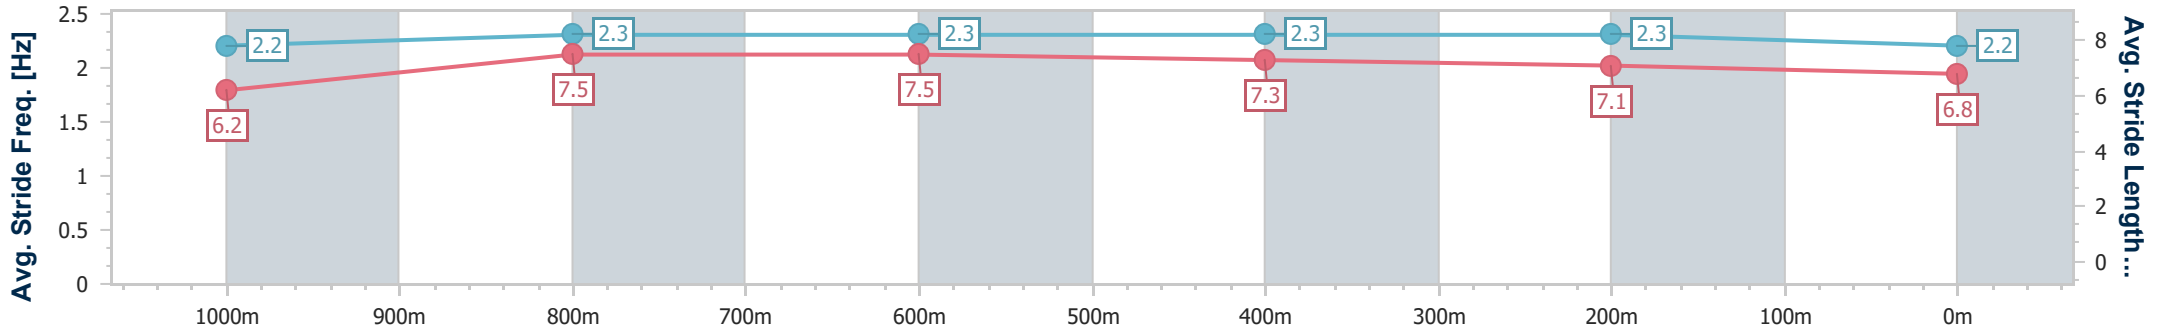

Sunshine Coast QLD Professional
 Race 1: LEAPFROGGER BENCHMARK 85 Handicap - 1200m
 11 May 2024 - 12:34
 Track Rating: Heavy 10, Weather: Overcast, Rail Position: True

Section	Overall	1000m	800m	600m	400m	200m
Section Times	1:14.52 [11] (0:13.95)	1:00.57 [11] (0:11.37)	0:49.20 [9] (0:11.86)	0:37.34 [11] (0:12.10)	0:25.24 [11] (0:11.76)	0:13.48 [10] (0:13.48)
Average Speed [km/h]	51.6	64.3	62.5	62.1	61.2	53.5
Top Speed [km/h]	64.8	64.9	63.9	63.3	62.3	59.0
Avg. Dist. to Rail [m]	13.3	6.0	5.3	7.2	8.6	8.5
Avg. Stride Freq. [Hz]	2.1	2.3	2.3	2.3	2.3	2.1
Avg. Stride Length [m]	6.5	7.8	7.7	7.5	7.5	7.0

- [] Ranking at each section and finish
- .-.- No data available at this section
- NA No data available

Horse/Jockey Name	Arts Object
Final Rank	12
Fastest Section Time (Section)	0:11.52 (1000m)
Top Speed [km/h] (Section)	63.7 (Overall)
Race State	Finished

Sunshine Coast QLD Professional
 Race 1: LEAPFROGGER BENCHMARK 85 Handicap - 1200m
 11 May 2024 - 12:34
 Track Rating: Heavy 10, Weather: Overcast, Rail Position: True

Section	Overall	1000m	800m	600m	400m	200m
Section Times	1:14.87 [12] (0:13.88)	1:00.99 [10] (0:11.52)	0:49.47 [11] (0:11.68)	0:37.79 [9] (0:12.16)	0:25.63 [10] (0:12.17)	0:13.46 [12] (0:13.46)
Average Speed [km/h]	51.7	62.7	62.0	60.7	59.1	53.5
Top Speed [km/h]	63.7	63.4	62.9	61.9	60.4	57.0
Avg. Dist. to Rail [m]	4.8	1.3	1.2	3.9	5.3	3.8
Avg. Stride Freq. [Hz]	2.2	2.3	2.3	2.3	2.3	2.2
Avg. Stride Length [m]	6.2	7.5	7.5	7.3	7.1	6.8