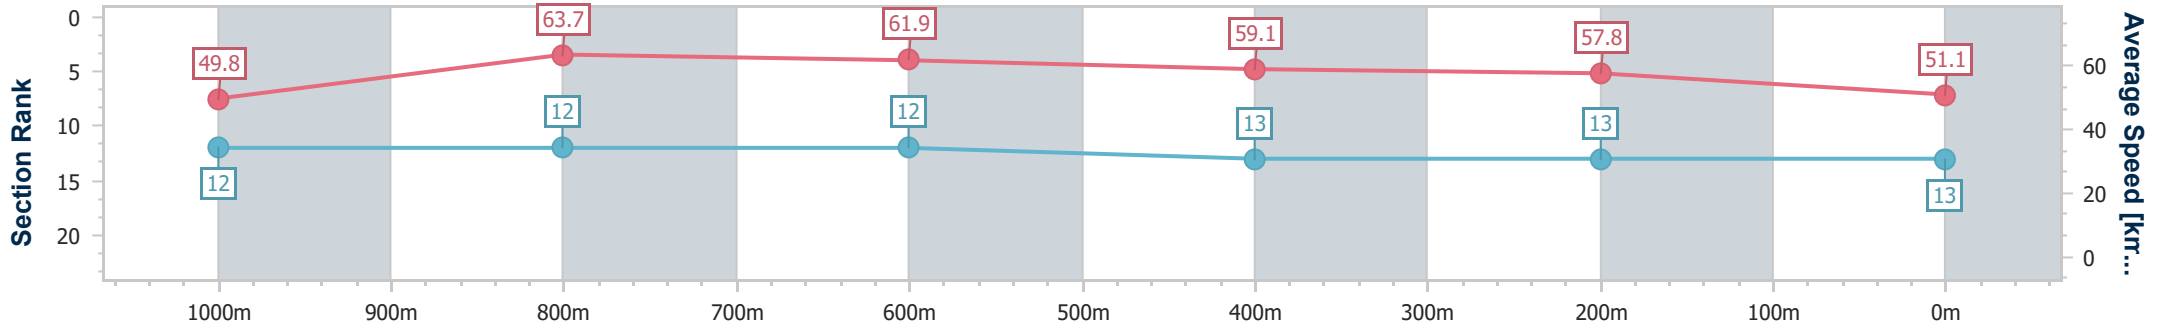

Sunshine Coast QLD Professional
 Race 1: LEAPFROGGER BENCHMARK 85 Handicap - 1200m
 11 May 2024 - 12:34
 Track Rating: Heavy 10, Weather: Overcast, Rail Position: True

Section	Overall	1000m	800m	600m	400m	200m
Section Times	1:14.87 [12] (0:13.88)	1:00.99 [10] (0:11.52)	0:49.47 [11] (0:11.68)	0:37.79 [9] (0:12.16)	0:25.63 [10] (0:12.17)	0:13.46 [12] (0:13.46)
Average Speed [km/h]	51.7	62.7	62.0	60.7	59.1	53.5
Top Speed [km/h]	63.7	63.4	62.9	61.9	60.4	57.0
Avg. Dist. to Rail [m]	4.8	1.3	1.2	3.9	5.3	3.8
Avg. Stride Freq. [Hz]	2.2	2.3	2.3	2.3	2.3	2.2
Avg. Stride Length [m]	6.2	7.5	7.5	7.3	7.1	6.8

- [] Ranking at each section and finish
- .-.- No data available at this section
- NA No data available

Horse/Jockey Name	Set Me Up
Final Rank	13
Fastest Section Time (Section)	0:11.33 (1000m)
Top Speed [km/h] (Section)	65.2 (Overall)
Race State	Finished

Sunshine Coast QLD Professional
 Race 1: LEAPFROGGER BENCHMARK 85 Handicap - 1200m
 11 May 2024 - 12:34
 Track Rating: Heavy 10, Weather: Overcast, Rail Position: True

Section	Overall	1000m	800m	600m	400m	200m
Section Times	1:16.52 [13] (0:14.43)	1:02.09 [12] (0:11.33)	0:50.76 [12] (0:11.67)	0:39.09 [12] (0:12.56)	0:26.53 [13] (0:12.45)	0:14.08 [13] (0:14.08)
Average Speed [km/h]	49.8	63.7	61.9	59.1	57.8	51.1
Top Speed [km/h]	65.2	64.6	62.9	61.3	59.0	56.2
Avg. Dist. to Rail [m]	3.7	0.7	1.7	4.9	7.2	5.5
Avg. Stride Freq. [Hz]	2.2	2.4	2.3	2.3	2.3	2.2
Avg. Stride Length [m]	6.1	7.5	7.3	7.1	7.1	6.6