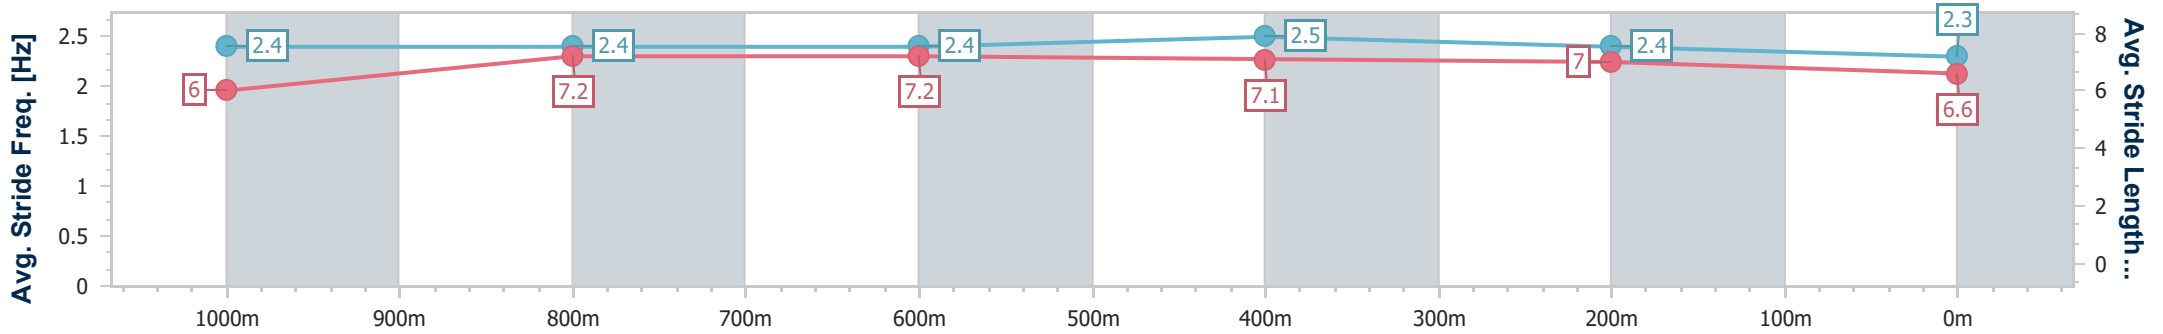

Sunshine Coast QLD Professional
 Race 1: LEAPFROGGER BENCHMARK 85 Handicap - 1200m
 11 May 2024 - 12:34
 Track Rating: Heavy 10, Weather: Overcast, Rail Position: True

Section	Overall	1000m	800m	600m	400m	200m
Section Times	1:13.71 [9] (0:14.82)	0:58.89 [13] (0:11.11)	0:47.78 [13] (0:11.53)	0:36.25 [13] (0:11.99)	0:24.26 [12] (0:11.65)	0:12.61 [11] (0:12.61)
Average Speed [km/h]	48.6	65.3	63.2	62.2	61.9	57.2
Top Speed [km/h]	66.2	66.4	64.4	64.1	63.6	61.2
Avg. Dist. to Rail [m]	11.7	4.2	2.3	5.7	9.0	8.2
Avg. Stride Freq. [Hz]	2.3	2.5	2.4	2.4	2.4	2.3
Avg. Stride Length [m]	5.7	7.4	7.2	7.3	7.1	6.8

- [] Ranking at each section and finish
- .-.- No data available at this section
- NA No data available

Horse/Jockey Name	Rollinwiththeflow
Final Rank	10
Fastest Section Time (Section)	0:11.47 (1000m)
Top Speed [km/h] (Section)	64.2 (1000m)
Race State	Finished

Sunshine Coast QLD Professional
 Race 1: LEAPFROGGER BENCHMARK 85 Handicap - 1200m
 11 May 2024 - 12:34
 Track Rating: Heavy 10, Weather: Overcast, Rail Position: True

Section	Overall	1000m	800m	600m	400m	200m
Section Times	1:13.75 [10] (0:13.67)	1:00.08 [8] (0:11.47)	0:48.61 [8] (0:11.78)	0:36.83 [8] (0:11.92)	0:24.91 [8] (0:11.73)	0:13.18 [9] (0:13.18)
Average Speed [km/h]	52.8	63.4	62.0	62.7	61.4	54.6
Top Speed [km/h]	63.9	64.2	63.7	63.5	63.9	58.1
Avg. Dist. to Rail [m]	6.6	4.1	3.2	5.9	7.8	7.4
Avg. Stride Freq. [Hz]	2.4	2.4	2.4	2.5	2.4	2.3
Avg. Stride Length [m]	6.0	7.2	7.2	7.1	7.0	6.6