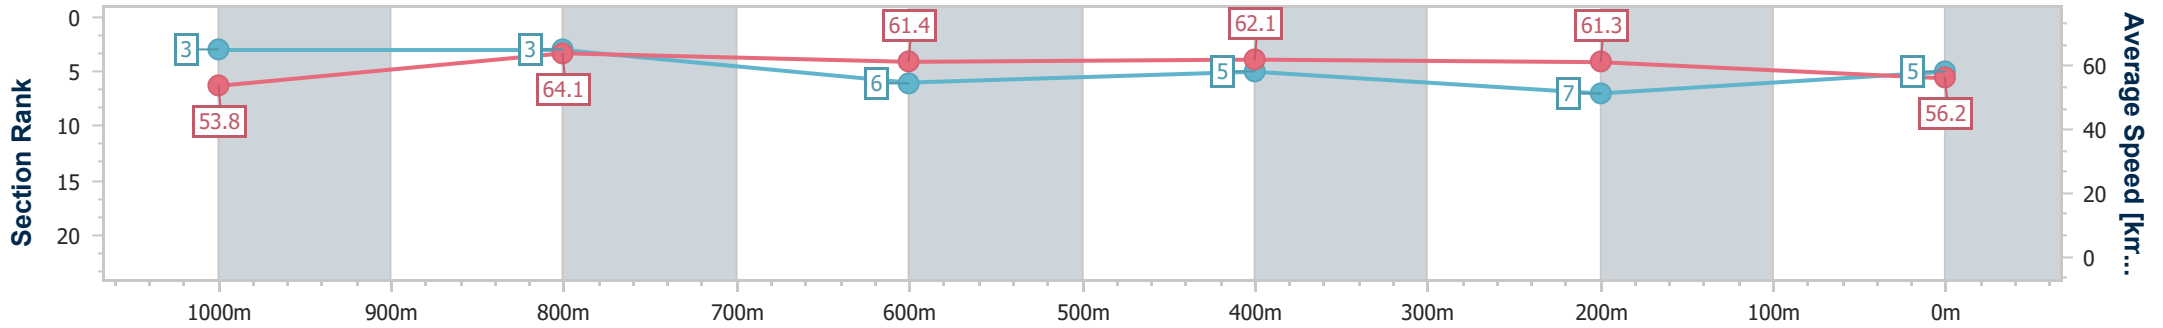

- [] Ranking at each section and finish
- .-.- No data available at this section
- NA No data available

Horse/Jockey Name	Standing Order
Final Rank	5
Fastest Section Time (Section)	0:11.32 (1000m)
Top Speed [km/h] (Section)	64.7 (1000m)
Race State	Finished

Sunshine Coast QLD Professional
Race 1: LEAPFROGGER BENCHMARK 85 Handicap - 1200m
 11 May 2024 - 12:34
 Track Rating: Heavy 10, Weather: Overcast, Rail Position: True

Section	Overall	1000m	800m	600m	400m	200m
Section Times	1:13.23 [5] (0:13.43)	0:59.80 [3] (0:11.32)	0:48.48 [3] (0:11.92)	0:36.56 [6] (0:11.97)	0:24.59 [5] (0:11.78)	0:12.81 [7] (0:12.81)
Average Speed [km/h]	53.8	64.1	61.4	62.1	61.3	56.2
Top Speed [km/h]	64.5	64.7	62.8	62.6	62.3	59.4
Avg. Dist. to Rail [m]	5.3	4.0	3.1	5.2	10.1	10.3
Avg. Stride Freq. [Hz]	2.2	2.3	2.3	2.3	2.3	2.2
Avg. Stride Length [m]	6.6	7.6	7.4	7.5	7.5	7.1