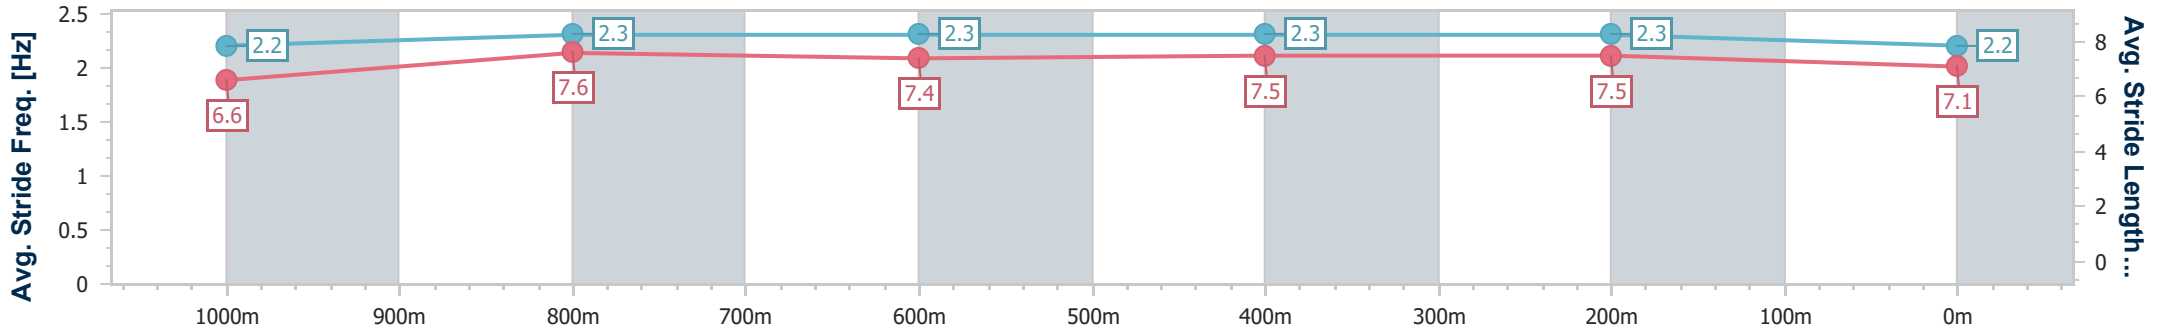

- [] Ranking at each section and finish
- .-.- No data available at this section
- NA No data available

Horse/Jockey Name	Standing Order
Final Rank	5
Fastest Section Time (Section)	0:11.32 (1000m)
Top Speed [km/h] (Section)	64.7 (1000m)
Race State	Finished

Sunshine Coast QLD Professional
Race 1: LEAPFROGGER BENCHMARK 85 Handicap - 1200m
 11 May 2024 - 12:34
 Track Rating: Heavy 10, Weather: Overcast, Rail Position: True

Section	Overall	1000m	800m	600m	400m	200m
Section Times	1:13.23 [5] (0:13.43)	0:59.80 [3] (0:11.32)	0:48.48 [3] (0:11.92)	0:36.56 [6] (0:11.97)	0:24.59 [5] (0:11.78)	0:12.81 [7] (0:12.81)
Average Speed [km/h]	53.8	64.1	61.4	62.1	61.3	56.2
Top Speed [km/h]	64.5	64.7	62.8	62.6	62.3	59.4
Avg. Dist. to Rail [m]	5.3	4.0	3.1	5.2	10.1	10.3
Avg. Stride Freq. [Hz]	2.2	2.3	2.3	2.3	2.3	2.2
Avg. Stride Length [m]	6.6	7.6	7.4	7.5	7.5	7.1