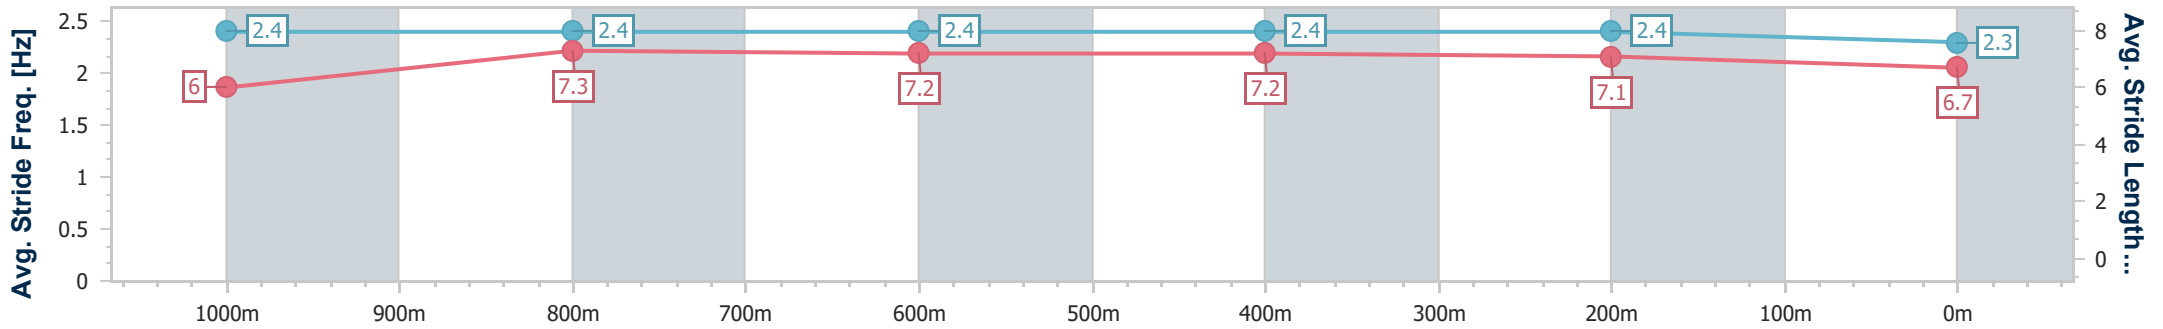

- [] Ranking at each section and finish
- .-.- No data available at this section
- NA No data available

Horse/Jockey Name	Spooky Spirit
Final Rank	4
Fastest Section Time (Section)	0:11.39 (1000m)
Top Speed [km/h] (Section)	64.0 (1000m)
Race State	Finished

Sunshine Coast QLD Professional
 Race 1: LEAPFROGGER BENCHMARK 85 Handicap - 1200m
 11 May 2024 - 12:34
 Track Rating: Heavy 10, Weather: Overcast, Rail Position: True

Section	Overall	1000m	800m	600m	400m	200m
Section Times	1:13.23 [4] (0:13.64)	0:59.59 [6] (0:11.39)	0:48.20 [7] (0:11.85)	0:36.35 [7] (0:11.96)	0:24.39 [9] (0:11.64)	0:12.75 [8]
Average Speed [km/h]	52.9	63.3	61.5	62.7	61.7	56.6
Top Speed [km/h]	63.7	64.0	63.3	63.2	62.7	61.1
Avg. Dist. to Rail [m]	5.6	1.6	2.2	6.4	11.0	11.1
Avg. Stride Freq. [Hz]	2.4	2.4	2.4	2.4	2.4	2.3
Avg. Stride Length [m]	6.0	7.3	7.2	7.2	7.1	6.7