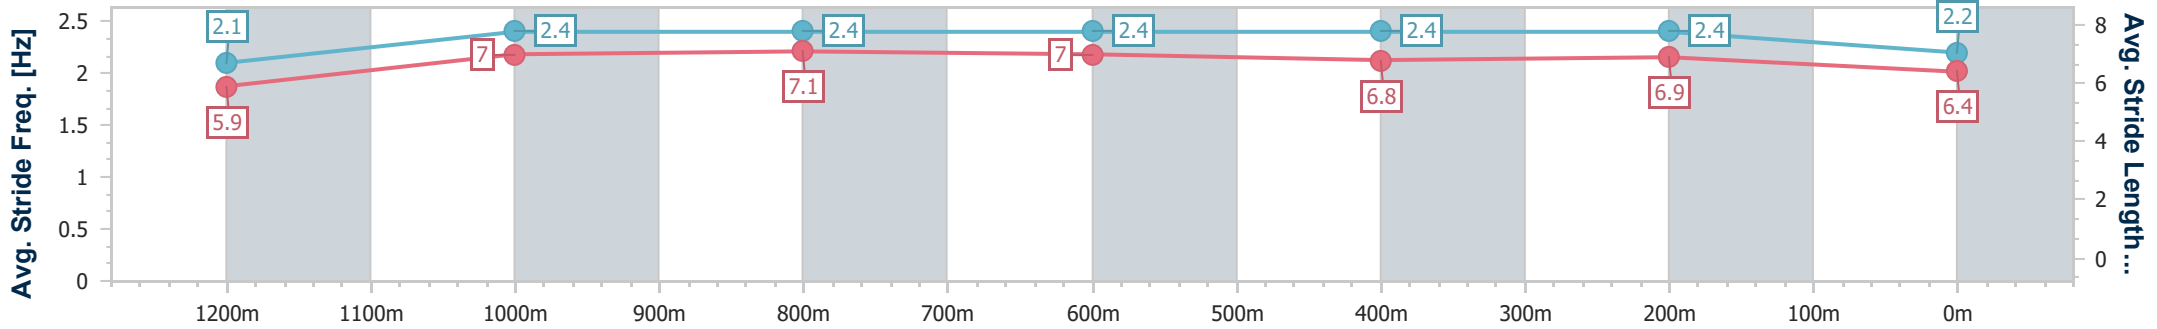

### Eagle Farm QLD Professional

Race 2: SKY RACING Class 5 Plate - 1300m

08 February 2023 - 13:38

Track Rating: Good 4, Weather: Fine, Rail Position: +8m Entire

BRISBANE RACING CLUB

Section	Overall	1200m	1000m	800m	600m	400m	200m
Section Times	1:18.54 [7] (0:08.14)	1:10.40 [4] (0:11.37)	0:59.03 [4] (0:11.42)	0:47.61 [4] (0:11.37)	0:36.24 [3] (0:11.13)	0:25.11 [2] (0:11.72)	0:13.39 [7] (0:13.39)
Average Speed [km/h]	44.3	63.5	63.5	62.9	63.8	61.5	53.8
Top Speed [km/h]	61.0	64.4	64.4	63.2	64.1	63.2	58.7
Avg. Dist. to Rail [m]	5.6	2.8	1.2	1.3	2.3	1.2	2.2
Avg. Stride Freq. [Hz]	2.1	2.4	2.4	2.4	2.4	2.4	2.2
Avg. Stride Length [m]	5.9	7.0	7.1	7.0	6.8	6.9	6.4

- [ ] Ranking at each section and finish
- .-.- No data available at this section
- NA No data available

Horse/Jockey Name	Knockknee
Final Rank	8
Fastest Section Time (Section)	0:08.08 (Overall)
Top Speed [km/h] (Section)	65.2 (1200m)
Race State	Finished