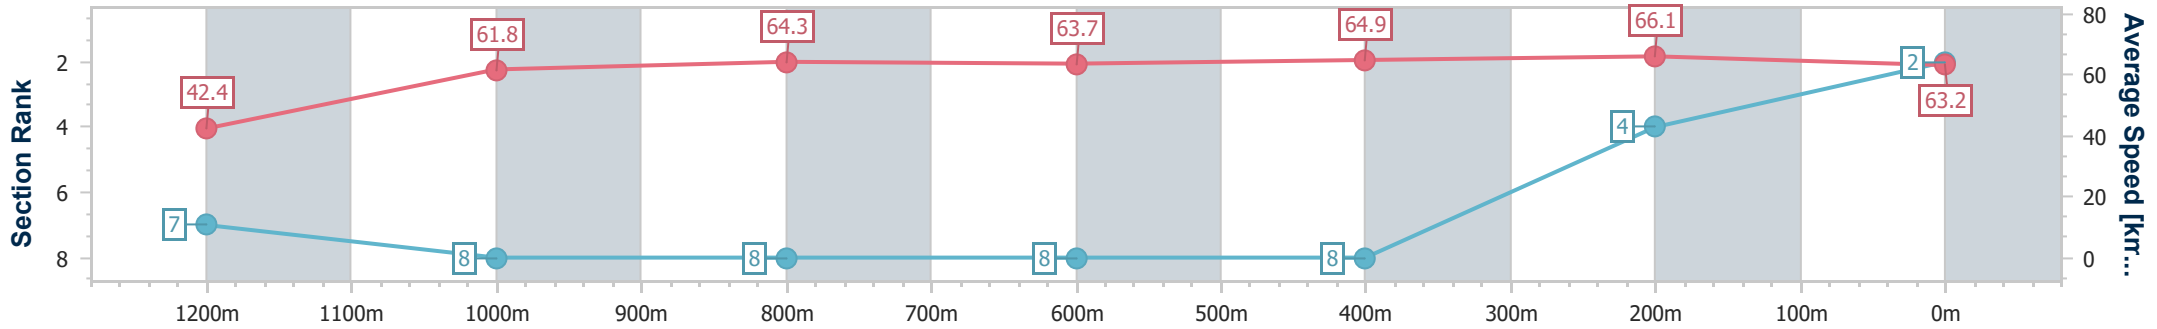

### Eagle Farm QLD Professional

Race 2: SKY RACING Class 5 Plate - 1300m

08 February 2023 - 13:38

Track Rating: Good 4, Weather: Fine, Rail Position: +8m Entire

BRISBANE RACING CLUB

Section	Overall	1200m	1000m	800m	600m	400m	200m
Section Times	1:16.48 [2] (0:08.62)	1:07.86 [7] (0:11.69)	0:56.17 [8] (0:11.29)	0:44.88 [8] (0:11.39)	0:33.49 [8] (0:11.20)	0:22.29 [8] (0:10.89)	0:11.40 [4] (0:11.40)
Average Speed [km/h]	42.4	61.8	64.3	63.7	64.9	66.1	63.2
Top Speed [km/h]	57.8	63.6	65.7	64.8	66.6	67.6	65.7
Avg. Dist. to Rail [m]	10.5	3.0	1.8	1.9	1.6	6.3	6.5
Avg. Stride Freq. [Hz]	2.1	2.4	2.5	2.4	2.4	2.5	2.5
Avg. Stride Length [m]	5.7	7.0	7.2	7.3	7.4	7.3	7.1