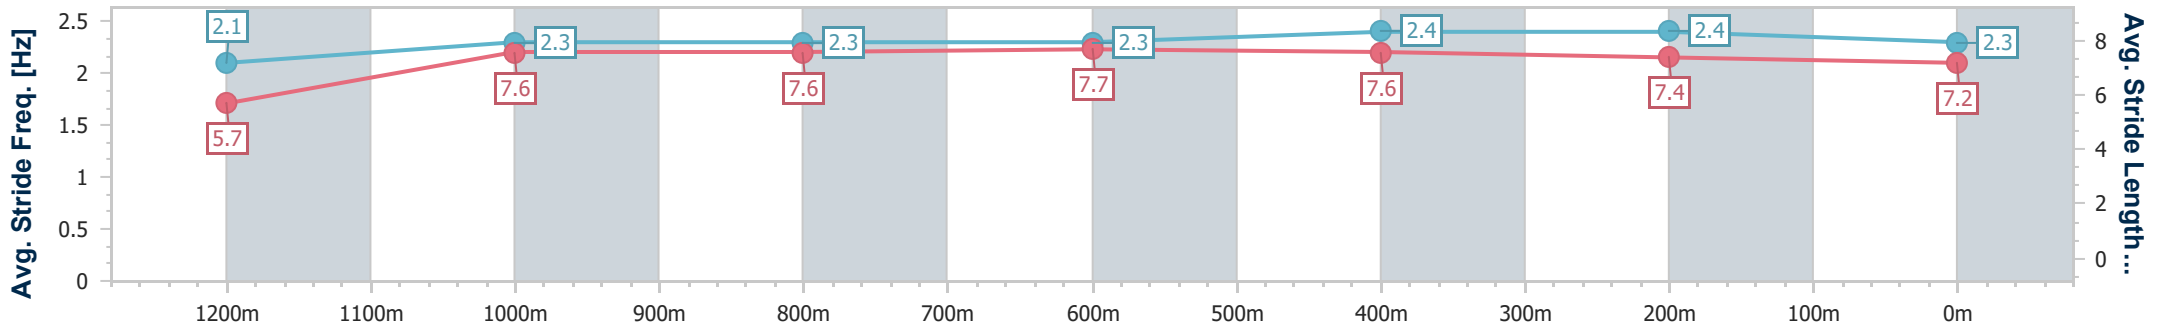

### Eagle Farm QLD Professional

Race 2: SKY RACING Class 5 Plate - 1300m

08 February 2023 - 13:38

Track Rating: Good 4, Weather: Fine, Rail Position: +8m Entire

BRISBANE RACING CLUB

Section	Overall	1200m	1000m	800m	600m	400m	200m
Section Times	1:17.04 [4] (0:08.63)	1:08.41 [8] (0:11.45)	0:56.96 [7] (0:11.31)	0:45.65 [7] (0:11.37)	0:34.28 [7] (0:11.10)	0:23.18 [6] (0:11.22)	0:11.96 [5]
Average Speed [km/h]	42.5	63.2	64.8	63.5	64.4	64.2	60.2
Top Speed [km/h]	61.1	63.8	66.2	64.7	65.8	66.2	63.4
Avg. Dist. to Rail [m]	14.9	6.0	3.5	0.8	1.2	0.5	0.5
Avg. Stride Freq. [Hz]	2.1	2.3	2.3	2.3	2.4	2.4	2.3
Avg. Stride Length [m]	5.7	7.6	7.6	7.7	7.6	7.4	7.2

- [ ] Ranking at each section and finish
- .-.- No data available at this section
- NA No data available

Horse/Jockey Name	Secret Tales
Final Rank	5
Fastest Section Time (Section)	0:08.24 (Overall)
Top Speed [km/h] (Section)	65.9 (600m)
Race State	Finished