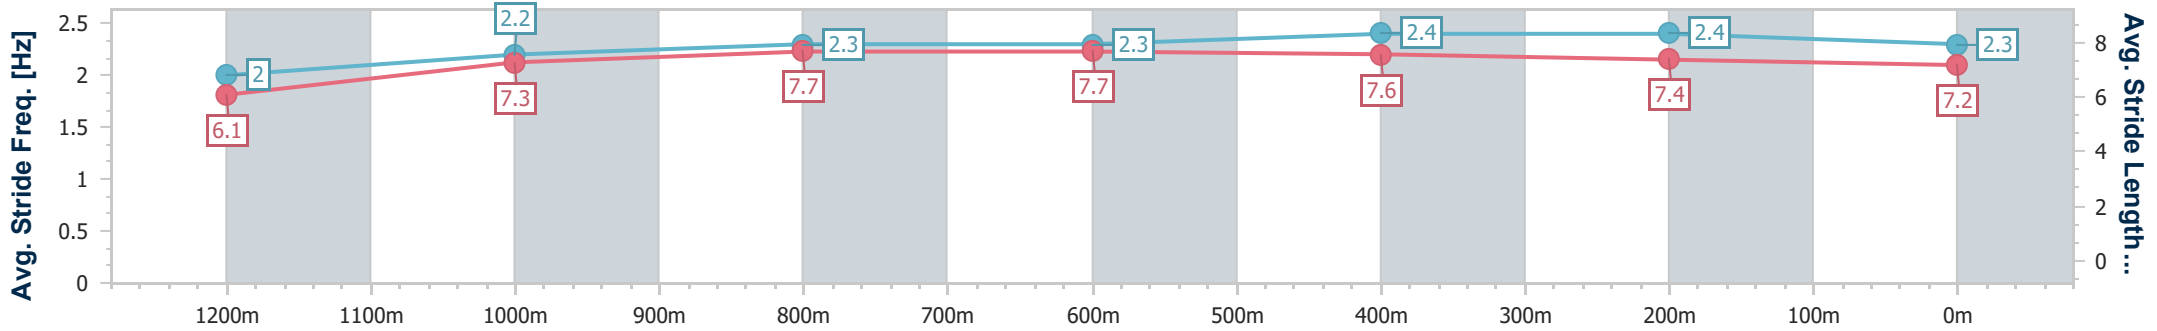

- [ ] Ranking at each section and finish
- .-.- No data available at this section
- NA No data available

Horse/Jockey Name	Secret Tales
Final Rank	5
Fastest Section Time (Section)	0:08.24 (Overall)
Top Speed [km/h] (Section)	65.9 (600m)
Race State	Finished

### Eagle Farm QLD Professional

Race 2: SKY RACING Class 5 Plate - 1300m

08 February 2023 - 13:38

Track Rating: Good 4, Weather: Fine, Rail Position: +8m Entire

BRISBANE RACING CLUB

Section	Overall	1200m	1000m	800m	600m	400m	200m
Section Times	1:17.12 [5] (0:08.24)	1:08.88 [5] (0:11.65)	0:57.23 [6] (0:11.34)	0:45.89 [6] (0:11.40)	0:34.49 [6] (0:11.25)	0:23.24 [7] (0:11.22)	0:12.02 [6]
Average Speed [km/h]	44.3	61.9	64.3	64.1	64.6	64.2	59.9
Top Speed [km/h]	56.6	63.1	65.2	65.3	65.9	65.9	62.4
Avg. Dist. to Rail [m]	10.8	3.1	2.3	3.2	2.1	4.5	5.6
Avg. Stride Freq. [Hz]	2.0	2.2	2.3	2.3	2.4	2.4	2.3
Avg. Stride Length [m]	6.1	7.3	7.7	7.7	7.6	7.4	7.2