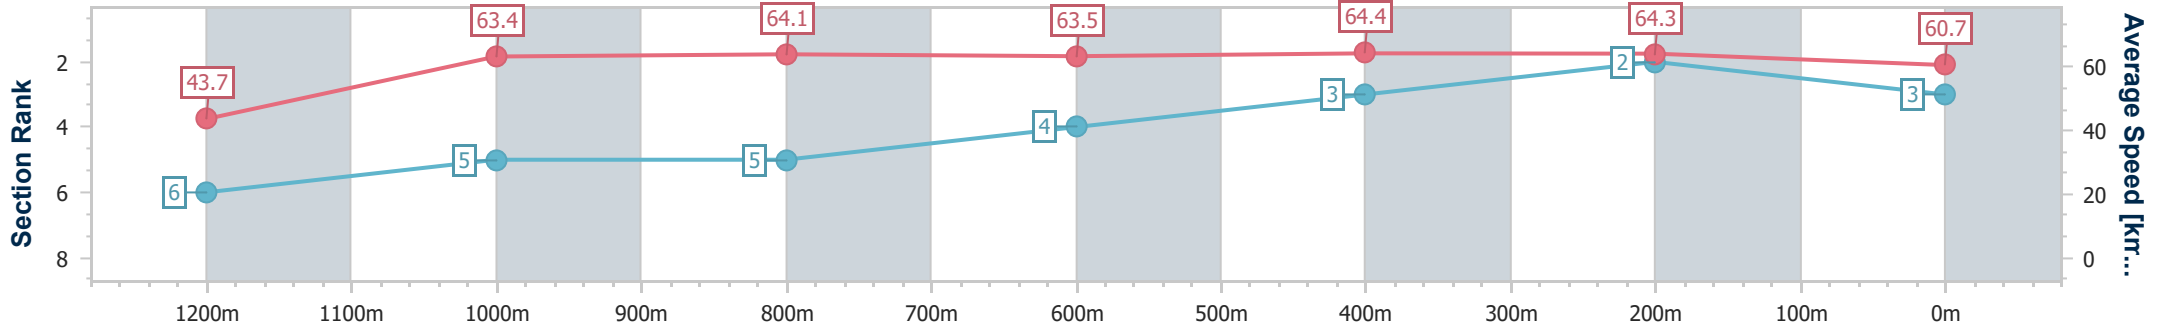

### Eagle Farm QLD Professional

Race 2: SKY RACING Class 5 Plate - 1300m

08 February 2023 - 13:38

Track Rating: Good 4, Weather: Fine, Rail Position: +8m Entire

BRISBANE RACING CLUB

Section	Overall	1200m	1000m	800m	600m	400m	200m
Section Times	1:16.67 [3] (0:08.29)	1:08.38 [6] (0:11.36)	0:57.02 [5] (0:11.31)	0:45.71 [5] (0:11.40)	0:34.31 [4] (0:11.26)	0:23.05 [3] (0:11.20)	0:11.85 [2] (0:11.85)
Average Speed [km/h]	43.7	63.4	64.1	63.5	64.4	64.3	60.7
Top Speed [km/h]	59.6	64.9	64.3	63.9	65.1	65.1	62.8
Avg. Dist. to Rail [m]	5.4	1.7	1.1	1.3	1.5	2.9	1.5
Avg. Stride Freq. [Hz]	2.0	2.3	2.3	2.3	2.3	2.4	2.3
Avg. Stride Length [m]	6.1	7.7	7.8	7.6	7.7	7.6	7.4