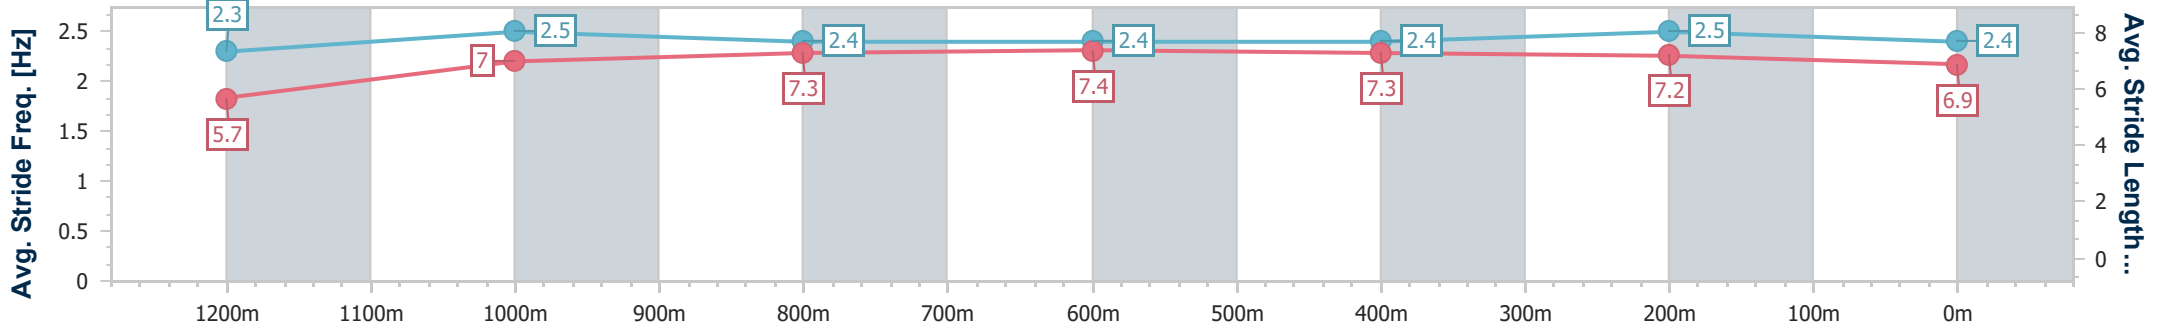

### Eagle Farm QLD Professional

Race 2: SKY RACING Class 5 Plate - 1300m

08 February 2023 - 13:38

Track Rating: Good 4, Weather: Fine, Rail Position: +8m Entire

BRISBANE RACING CLUB

Section	Overall	1200m	1000m	800m	600m	400m	200m
Section Times	1:17.22 [6] (0:07.85)	1:09.37 [1] (0:11.46)	0:57.91 [3] (0:11.59)	0:46.32 [3] (0:11.53)	0:34.79 [5] (0:11.35)	0:23.44 [5] (0:11.26)	0:12.18 [3] (0:12.18)
Average Speed [km/h]	46.5	63.3	64.2	64.2	64.8	63.9	59.2
Top Speed [km/h]	59.3	65.9	66.8	66.1	66.1	65.2	61.7
Avg. Dist. to Rail [m]	9.8	6.3	7.1	6.5	3.8	4.8	4.0
Avg. Stride Freq. [Hz]	2.3	2.5	2.4	2.4	2.4	2.5	2.4
Avg. Stride Length [m]	5.7	7.0	7.3	7.4	7.3	7.2	6.9