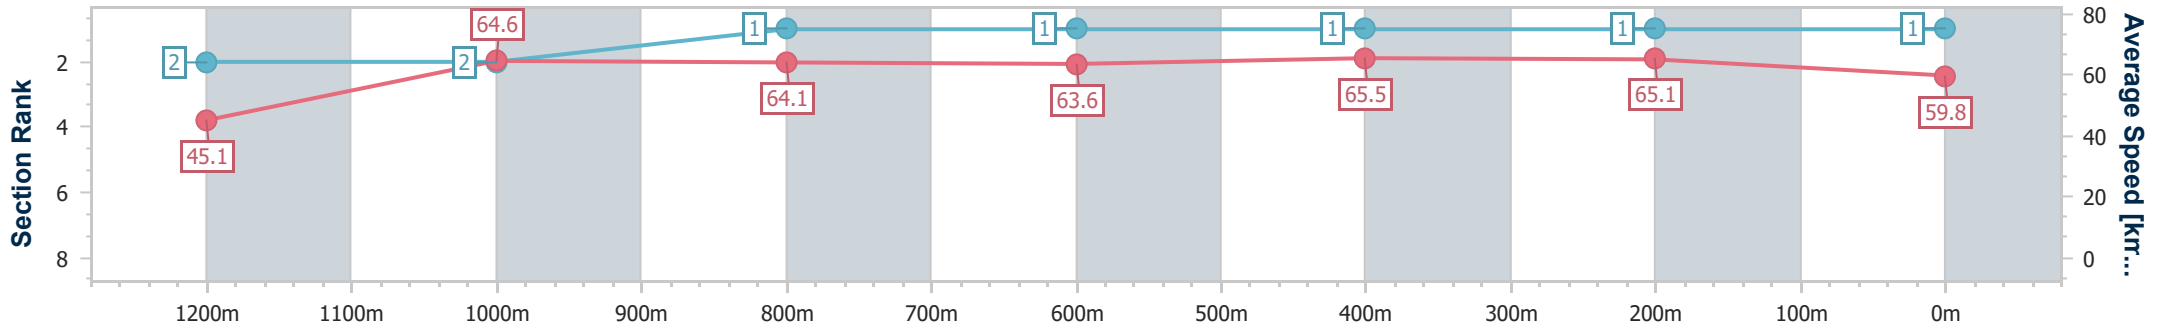

### Eagle Farm QLD Professional

Race 2: SKY RACING Class 5 Plate - 1300m

08 February 2023 - 13:38

Track Rating: Good 4, Weather: Fine, Rail Position: +8m Entire

BRISBANE RACING CLUB

Section	Overall	1200m	1000m	800m	600m	400m	200m
Section Times	1:16.16 [1] (0:08.04)	1:08.12 [2] (0:11.15)	0:56.97 [2] (0:11.28)	0:45.69 [1] (0:11.43)	0:34.26 [1] (0:11.16)	0:23.10 [1] (0:11.06)	0:12.04 [1] (0:12.04)
Average Speed [km/h]	45.1	64.6	64.1	63.6	65.5	65.1	59.8
Top Speed [km/h]	61.9	65.5	64.6	64.2	66.9	67.4	63.1
Avg. Dist. to Rail [m]	7.3	0.8	0.9	2.4	3.2	2.6	1.9
Avg. Stride Freq. [Hz]	2.2	2.4	2.3	2.3	2.4	2.4	2.3
Avg. Stride Length [m]	5.7	7.5	7.6	7.5	7.6	7.5	7.2