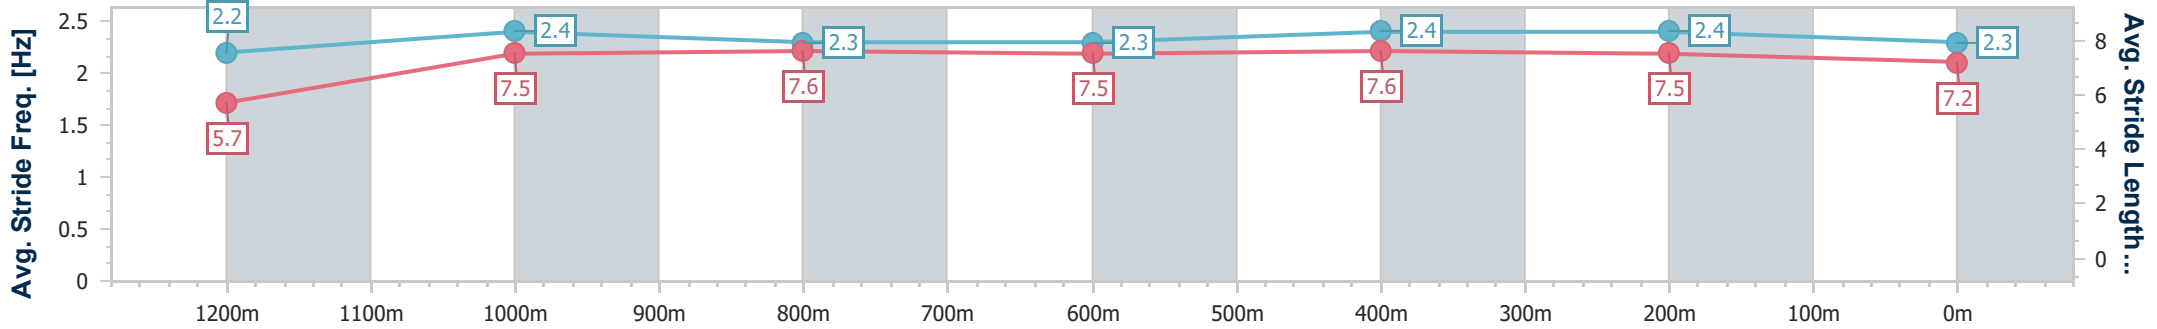

### Eagle Farm QLD Professional

Race 2: SKY RACING Class 5 Plate - 1300m

08 February 2023 - 13:38

Track Rating: Good 4, Weather: Fine, Rail Position: +8m Entire

BRISBANE RACING CLUB

Section	Overall	1200m	1000m	800m	600m	400m	200m
Section Times	1:16.16 [1] (0:08.04)	1:08.12 [2] (0:11.15)	0:56.97 [2] (0:11.28)	0:45.69 [1] (0:11.43)	0:34.26 [1] (0:11.16)	0:23.10 [1] (0:11.06)	0:12.04 [1] (0:12.04)
Average Speed [km/h]	45.1	64.6	64.1	63.6	65.5	65.1	59.8
Top Speed [km/h]	61.9	65.5	64.6	64.2	66.9	67.4	63.1
Avg. Dist. to Rail [m]	7.3	0.8	0.9	2.4	3.2	2.6	1.9
Avg. Stride Freq. [Hz]	2.2	2.4	2.3	2.3	2.4	2.4	2.3
Avg. Stride Length [m]	5.7	7.5	7.6	7.5	7.6	7.5	7.2