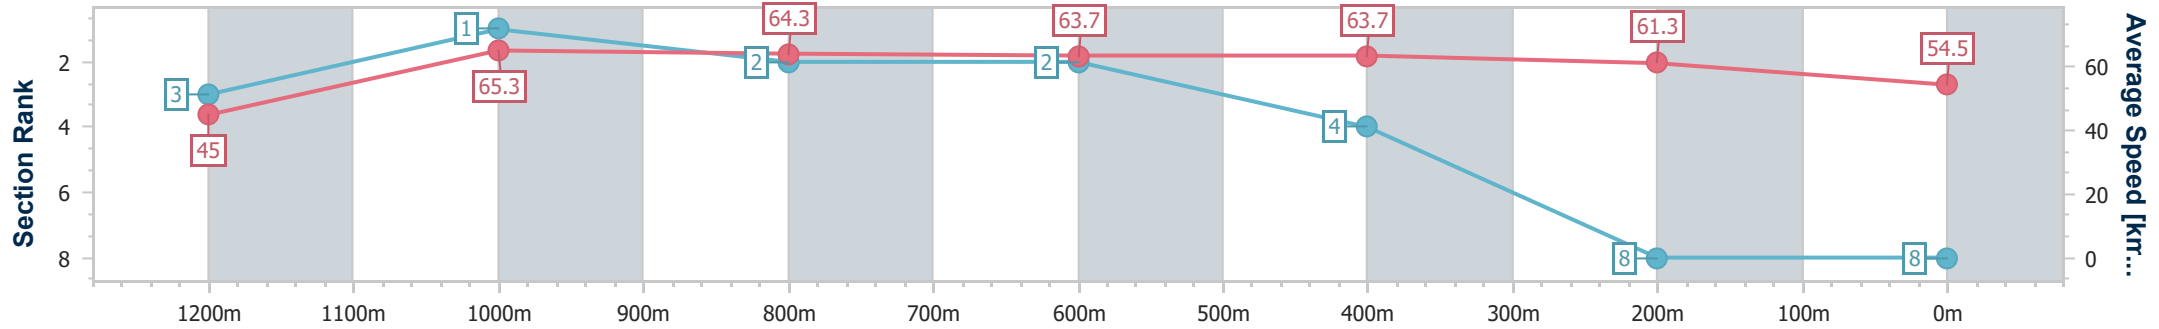

- [ ] Ranking at each section and finish
- .-.- No data available at this section
- NA No data available

Horse/Jockey Name	Knockknee
Final Rank	8
Fastest Section Time (Section)	0:08.08 (Overall)
Top Speed [km/h] (Section)	65.2 (1200m)
Race State	Finished

### Eagle Farm QLD Professional

Race 2: SKY RACING Class 5 Plate - 1300m

08 February 2023 - 13:38

Track Rating: Good 4, Weather: Fine, Rail Position: +8m Entire

BRISBANE RACING CLUB

Section	Overall	1200m	1000m	800m	600m	400m	200m
Section Times	1:18.62 [8] (0:08.08)	1:10.54 [3] (0:11.08)	0:59.46 [1] (0:11.50)	0:47.96 [2] (0:11.52)	0:36.44 [2] (0:11.46)	0:24.98 [4] (0:11.75)	0:13.23 [8] (0:13.23)
Average Speed [km/h]	45.0	65.3	64.3	63.7	63.7	61.3	54.5
Top Speed [km/h]	59.2	65.2	64.9	64.5	64.5	63.3	58.7
Avg. Dist. to Rail [m]	8.0	5.2	5.3	4.5	2.7	2.8	2.0
Avg. Stride Freq. [Hz]	2.1	2.5	2.4	2.4	2.5	2.4	2.3
Avg. Stride Length [m]	5.9	7.3	7.5	7.3	7.2	7.1	6.7

- [ ] Ranking at each section and finish
- .-.- No data available at this section
- NA No data available