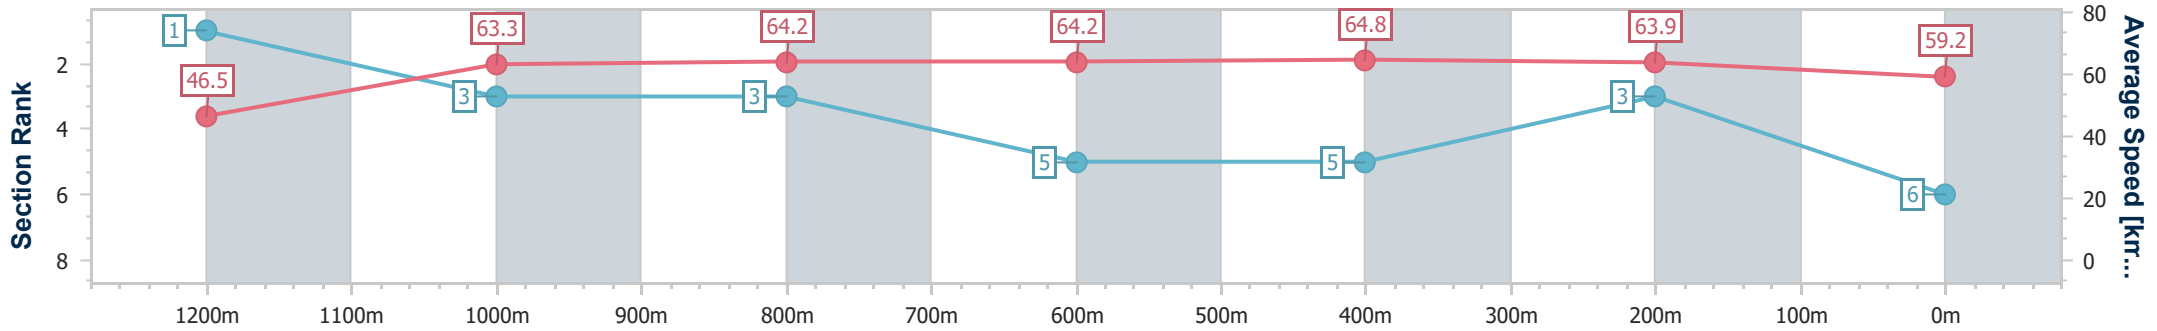

### Eagle Farm QLD Professional

Race 2: SKY RACING Class 5 Plate - 1300m

08 February 2023 - 13:38

Track Rating: Good 4, Weather: Fine, Rail Position: +8m Entire

BRISBANE RACING CLUB

Section	Overall	1200m	1000m	800m	600m	400m	200m
Section Times	1:17.22 [6] (0:07.85)	1:09.37 [1] (0:11.46)	0:57.91 [3] (0:11.59)	0:46.32 [3] (0:11.53)	0:34.79 [5] (0:11.35)	0:23.44 [5] (0:11.26)	0:12.18 [3] (0:12.18)
Average Speed [km/h]	46.5	63.3	64.2	64.2	64.8	63.9	59.2
Top Speed [km/h]	59.3	65.9	66.8	66.1	66.1	65.2	61.7
Avg. Dist. to Rail [m]	9.8	6.3	7.1	6.5	3.8	4.8	4.0
Avg. Stride Freq. [Hz]	2.3	2.5	2.4	2.4	2.4	2.5	2.4
Avg. Stride Length [m]	5.7	7.0	7.3	7.4	7.3	7.2	6.9