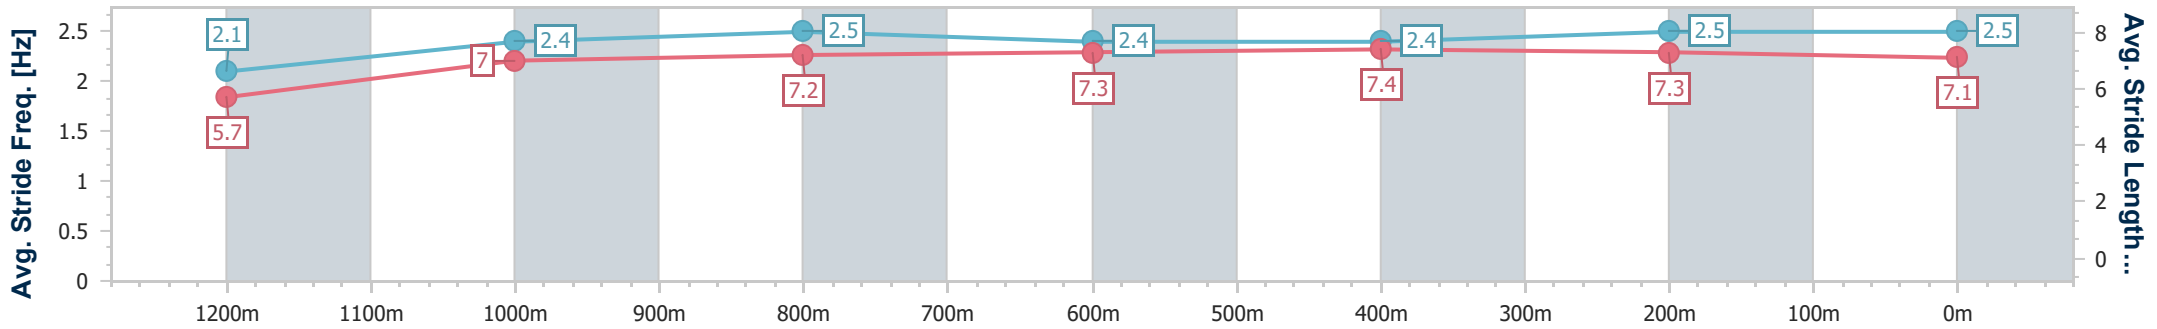

### Eagle Farm QLD Professional

Race 2: SKY RACING Class 5 Plate - 1300m

08 February 2023 - 13:38

Track Rating: Good 4, Weather: Fine, Rail Position: +8m Entire

BRISBANE RACING CLUB

Section	Overall	1200m	1000m	800m	600m	400m	200m
Section Times	1:16.48 [2] (0:08.62)	1:07.86 [7] (0:11.69)	0:56.17 [8] (0:11.29)	0:44.88 [8] (0:11.39)	0:33.49 [8] (0:11.20)	0:22.29 [8] (0:10.89)	0:11.40 [4] (0:11.40)
Average Speed [km/h]	42.4	61.8	64.3	63.7	64.9	66.1	63.2
Top Speed [km/h]	57.8	63.6	65.7	64.8	66.6	67.6	65.7
Avg. Dist. to Rail [m]	10.5	3.0	1.8	1.9	1.6	6.3	6.5
Avg. Stride Freq. [Hz]	2.1	2.4	2.5	2.4	2.4	2.5	2.5
Avg. Stride Length [m]	5.7	7.0	7.2	7.3	7.4	7.3	7.1