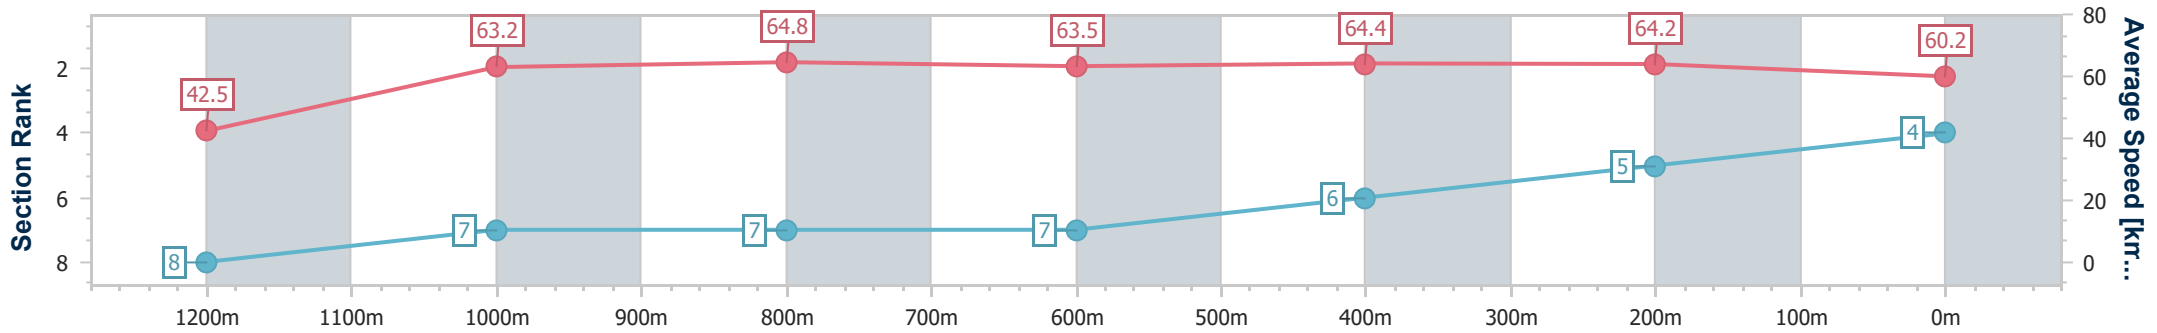

### Eagle Farm QLD Professional

Race 2: SKY RACING Class 5 Plate - 1300m

08 February 2023 - 13:38

Track Rating: Good 4, Weather: Fine, Rail Position: +8m Entire

BRISBANE RACING CLUB

Section	Overall	1200m	1000m	800m	600m	400m	200m
Section Times	1:17.04 [4] (0:08.63)	1:08.41 [8] (0:11.45)	0:56.96 [7] (0:11.31)	0:45.65 [7] (0:11.37)	0:34.28 [7] (0:11.10)	0:23.18 [6] (0:11.22)	0:11.96 [5]
Average Speed [km/h]	42.5	63.2	64.8	63.5	64.4	64.2	60.2
Top Speed [km/h]	61.1	63.8	66.2	64.7	65.8	66.2	63.4
Avg. Dist. to Rail [m]	14.9	6.0	3.5	0.8	1.2	0.5	0.5
Avg. Stride Freq. [Hz]	2.1	2.3	2.3	2.3	2.4	2.4	2.3
Avg. Stride Length [m]	5.7	7.6	7.6	7.7	7.6	7.4	7.2

- [ ] Ranking at each section and finish
- .-.- No data available at this section
- NA No data available

Horse/Jockey Name	Secret Tales
Final Rank	5
Fastest Section Time (Section)	0:08.24 (Overall)
Top Speed [km/h] (Section)	65.9 (600m)
Race State	Finished