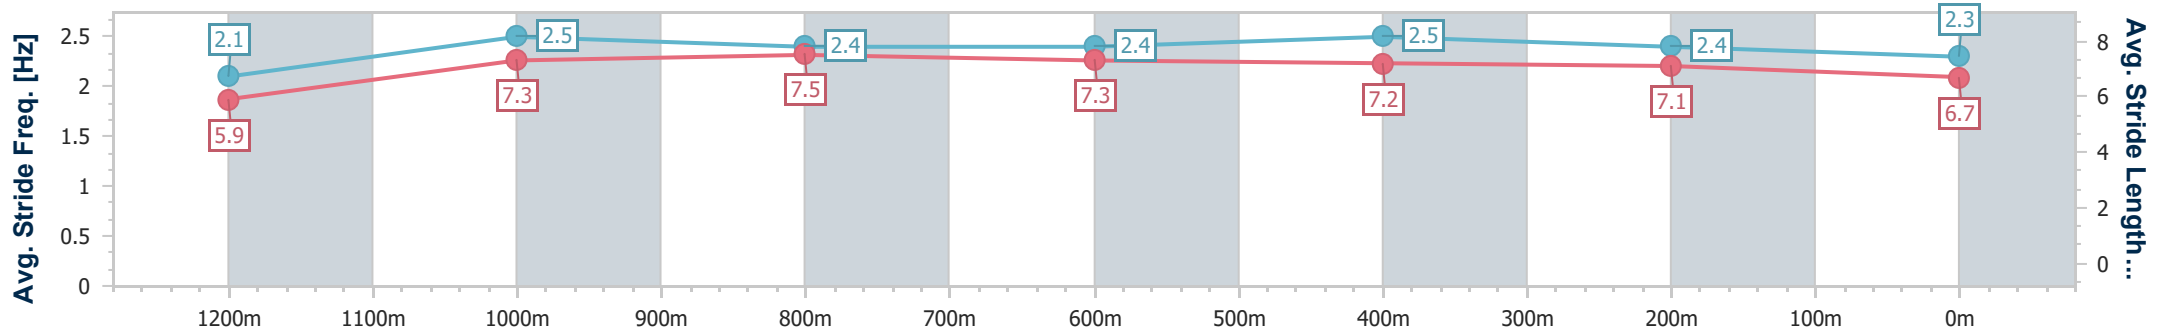

- [ ] Ranking at each section and finish
- .-.- No data available at this section
- NA No data available

Horse/Jockey Name	Knockknee
Final Rank	8
Fastest Section Time (Section)	0:08.08 (Overall)
Top Speed [km/h] (Section)	65.2 (1200m)
Race State	Finished

### Eagle Farm QLD Professional

Race 2: SKY RACING Class 5 Plate - 1300m

08 February 2023 - 13:38

Track Rating: Good 4, Weather: Fine, Rail Position: +8m Entire

BRISBANE RACING CLUB

Section	Overall	1200m	1000m	800m	600m	400m	200m
Section Times	1:18.62 [8] (0:08.08)	1:10.54 [3] (0:11.08)	0:59.46 [1] (0:11.50)	0:47.96 [2] (0:11.52)	0:36.44 [2] (0:11.46)	0:24.98 [4] (0:11.75)	0:13.23 [8] (0:13.23)
Average Speed [km/h]	45.0	65.3	64.3	63.7	63.7	61.3	54.5
Top Speed [km/h]	59.2	65.2	64.9	64.5	64.5	63.3	58.7
Avg. Dist. to Rail [m]	8.0	5.2	5.3	4.5	2.7	2.8	2.0
Avg. Stride Freq. [Hz]	2.1	2.5	2.4	2.4	2.5	2.4	2.3
Avg. Stride Length [m]	5.9	7.3	7.5	7.3	7.2	7.1	6.7

- [ ] Ranking at each section and finish
- .-.- No data available at this section
- NA No data available