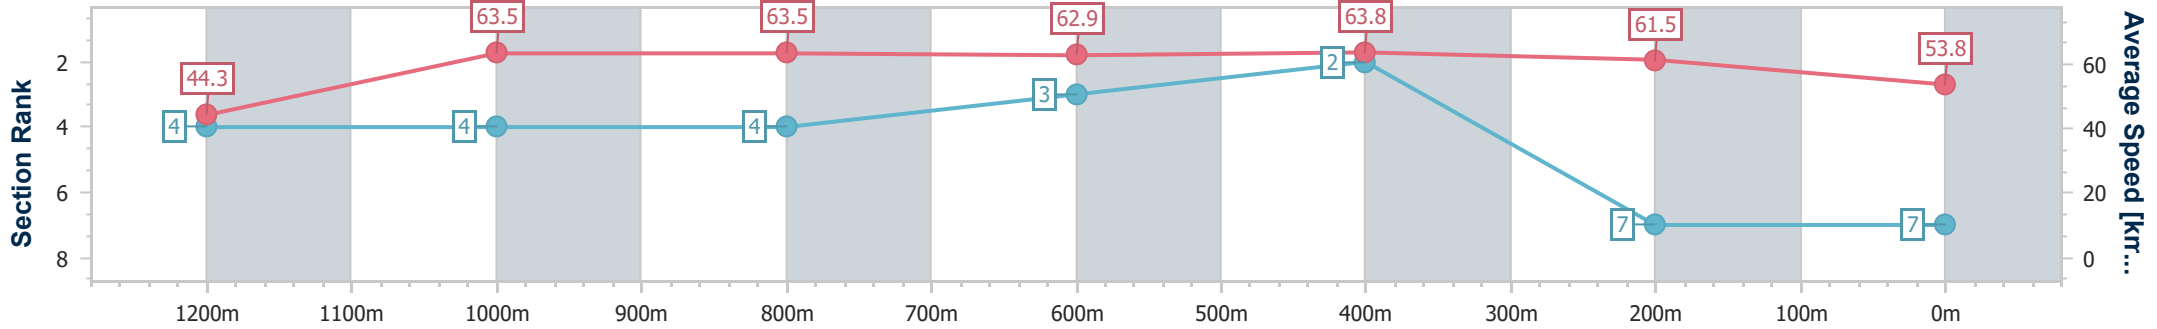

### Eagle Farm QLD Professional

Race 2: SKY RACING Class 5 Plate - 1300m

08 February 2023 - 13:38

Track Rating: Good 4, Weather: Fine, Rail Position: +8m Entire

BRISBANE RACING CLUB

Section	Overall	1200m	1000m	800m	600m	400m	200m
Section Times	1:18.54 [7] (0:08.14)	1:10.40 [4] (0:11.37)	0:59.03 [4] (0:11.42)	0:47.61 [4] (0:11.37)	0:36.24 [3] (0:11.13)	0:25.11 [2] (0:11.72)	0:13.39 [7] (0:13.39)
Average Speed [km/h]	44.3	63.5	63.5	62.9	63.8	61.5	53.8
Top Speed [km/h]	61.0	64.4	64.4	63.2	64.1	63.2	58.7
Avg. Dist. to Rail [m]	5.6	2.8	1.2	1.3	2.3	1.2	2.2
Avg. Stride Freq. [Hz]	2.1	2.4	2.4	2.4	2.4	2.4	2.2
Avg. Stride Length [m]	5.9	7.0	7.1	7.0	6.8	6.9	6.4

- [ ] Ranking at each section and finish
- .-.- No data available at this section
- NA No data available

Horse/Jockey Name	Knockknee
Final Rank	8
Fastest Section Time (Section)	0:08.08 (Overall)
Top Speed [km/h] (Section)	65.2 (1200m)
Race State	Finished