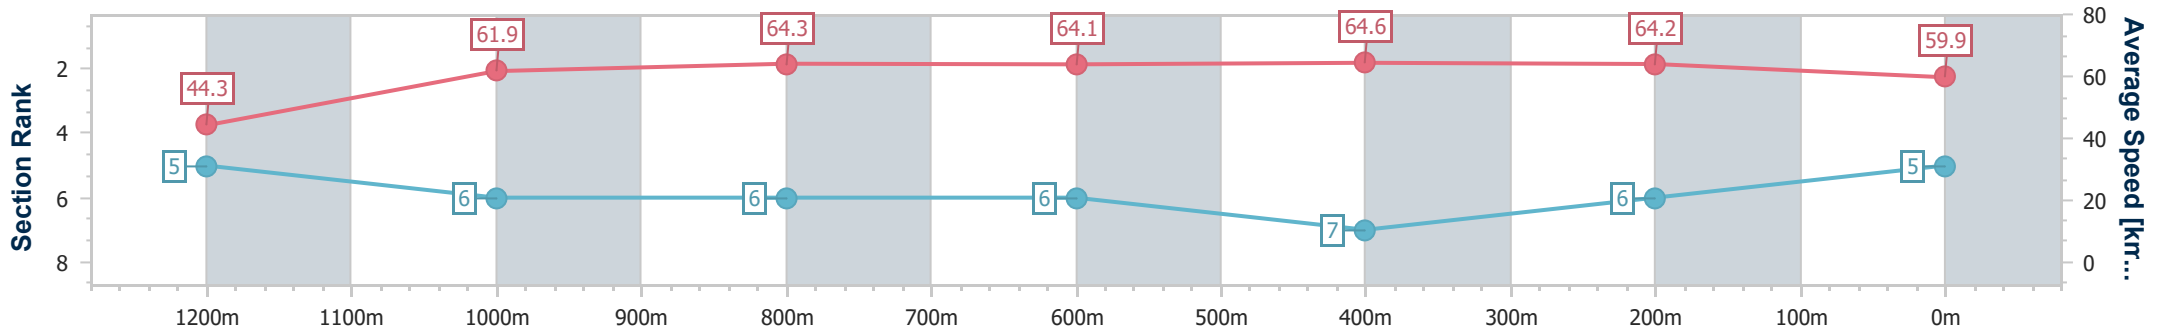

### Eagle Farm QLD Professional

Race 2: SKY RACING Class 5 Plate - 1300m

08 February 2023 - 13:38

Track Rating: Good 4, Weather: Fine, Rail Position: +8m Entire

BRISBANE RACING CLUB

Section	Overall	1200m	1000m	800m	600m	400m	200m
Section Times	1:17.12 [5] (0:08.24)	1:08.88 [5] (0:11.65)	0:57.23 [6] (0:11.34)	0:45.89 [6] (0:11.40)	0:34.49 [6] (0:11.25)	0:23.24 [7] (0:11.22)	0:12.02 [6]
Average Speed [km/h]	44.3	61.9	64.3	64.1	64.6	64.2	59.9
Top Speed [km/h]	56.6	63.1	65.2	65.3	65.9	65.9	62.4
Avg. Dist. to Rail [m]	10.8	3.1	2.3	3.2	2.1	4.5	5.6
Avg. Stride Freq. [Hz]	2.0	2.2	2.3	2.3	2.4	2.4	2.3
Avg. Stride Length [m]	6.1	7.3	7.7	7.7	7.6	7.4	7.2

- [ ] Ranking at each section and finish
- .-.- No data available at this section
- NA No data available

Horse/Jockey Name	Ventura Ocean
Final Rank	6
Fastest Section Time (Section)	0:07.85 (Overall)
Top Speed [km/h] (Section)	66.8 (1000m)
Race State	Finished