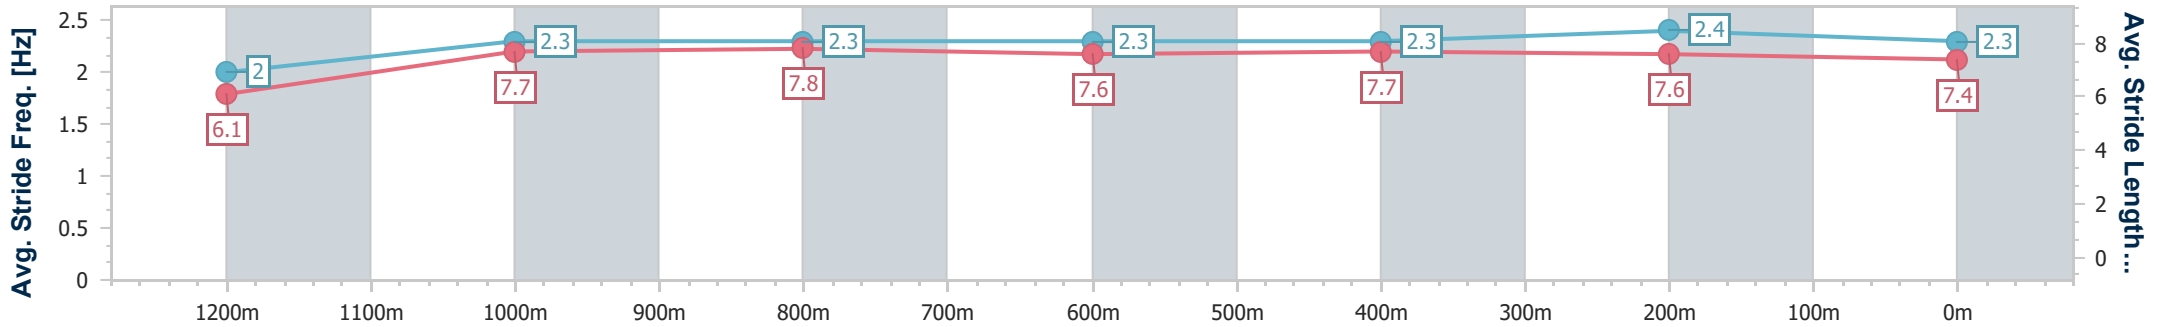

### Eagle Farm QLD Professional

Race 2: SKY RACING Class 5 Plate - 1300m

08 February 2023 - 13:38

Track Rating: Good 4, Weather: Fine, Rail Position: +8m Entire

BRISBANE RACING CLUB

Section	Overall	1200m	1000m	800m	600m	400m	200m
Section Times	1:16.67 [3] (0:08.29)	1:08.38 [6] (0:11.36)	0:57.02 [5] (0:11.31)	0:45.71 [5] (0:11.40)	0:34.31 [4] (0:11.26)	0:23.05 [3] (0:11.20)	0:11.85 [2] (0:11.85)
Average Speed [km/h]	43.7	63.4	64.1	63.5	64.4	64.3	60.7
Top Speed [km/h]	59.6	64.9	64.3	63.9	65.1	65.1	62.8
Avg. Dist. to Rail [m]	5.4	1.7	1.1	1.3	1.5	2.9	1.5
Avg. Stride Freq. [Hz]	2.0	2.3	2.3	2.3	2.3	2.4	2.3
Avg. Stride Length [m]	6.1	7.7	7.8	7.6	7.7	7.6	7.4