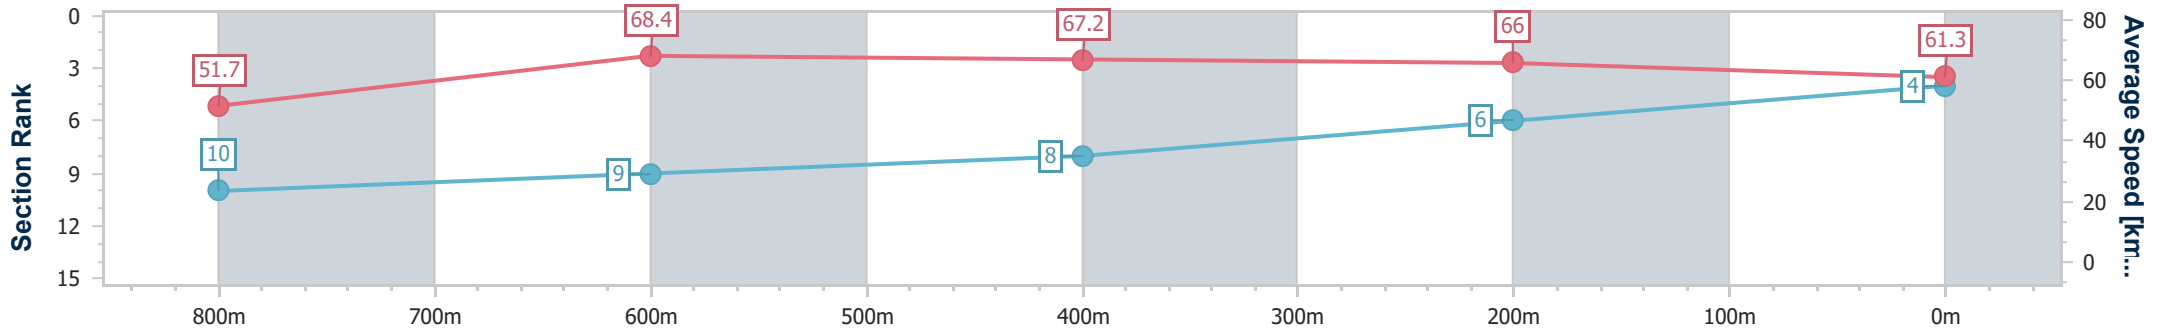

Horse/Jockey Name	Warrioress
Final Rank	4
Fastest Section Time (Section)	0:10.50 (800m)
Top Speed [km/h] (Section)	69.0 (800m)
Race State	Finished

Eagle Farm QLD Professional
Race 5: MOUNT FRANKLIN QTIS BENCHMARK 68 Handicap - 1000m
08 February 2023 - 15:25
Track Rating: Good 4, Weather: Fine, Rail Position: +8m Entire Course

BRISBANE RACING CLUB

Section	Overall	800m	600m	400m	200m
Section Times	0:57.84 [4] (0:13.99)	0:43.85 [10] (0:10.50)	0:33.35 [9] (0:10.69)	0:22.66 [8] (0:10.90)	0:11.76 [6] (0:11.76)
Average Speed [km/h]	51.7	68.4	67.2	66.0	61.3
Top Speed [km/h]	68.8	69.0	68.8	66.6	64.5
Avg. Dist. to Rail [m]	5.6	0.5	0.6	0.7	1.1
Avg. Stride Freq. [Hz]	2.3	2.6	2.5	2.5	2.4
Avg. Stride Length [m]	6.3	7.4	7.4	7.4	7.0

- [ ] Ranking at each section and finish
- -.-.- No data available at this section
- NA No data available