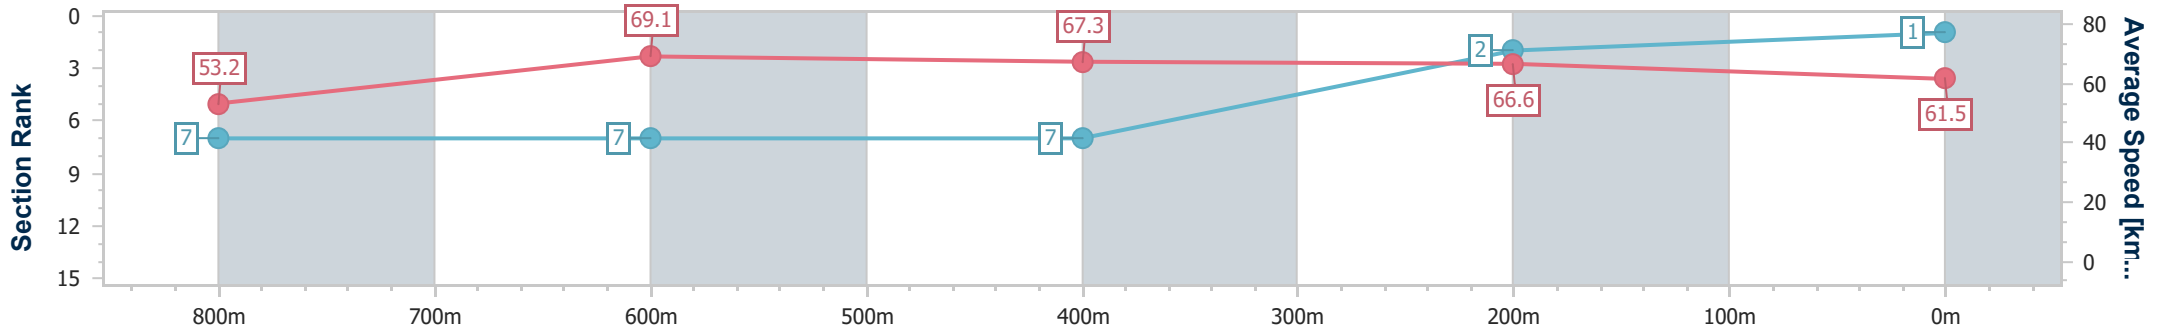

Section	Overall	800m	600m	400m	200m
Section Times	0:57.56 [1] (0:13.68)	0:43.88 [7] (0:10.54)	0:33.34 [7] (0:10.81)	0:22.53 [7] (0:10.81)	0:11.72 [2] (0:11.72)
Average Speed [km/h]	53.2	69.1	67.3	66.6	61.5
Top Speed [km/h]	69.5	69.8	69.3	68.0	64.2
Avg. Dist. to Rail [m]	5.8	2.6	2.4	5.9	2.8
Avg. Stride Freq. [Hz]	2.3	2.4	2.4	2.4	2.3
Avg. Stride Length [m]	6.5	7.8	7.8	7.7	7.4