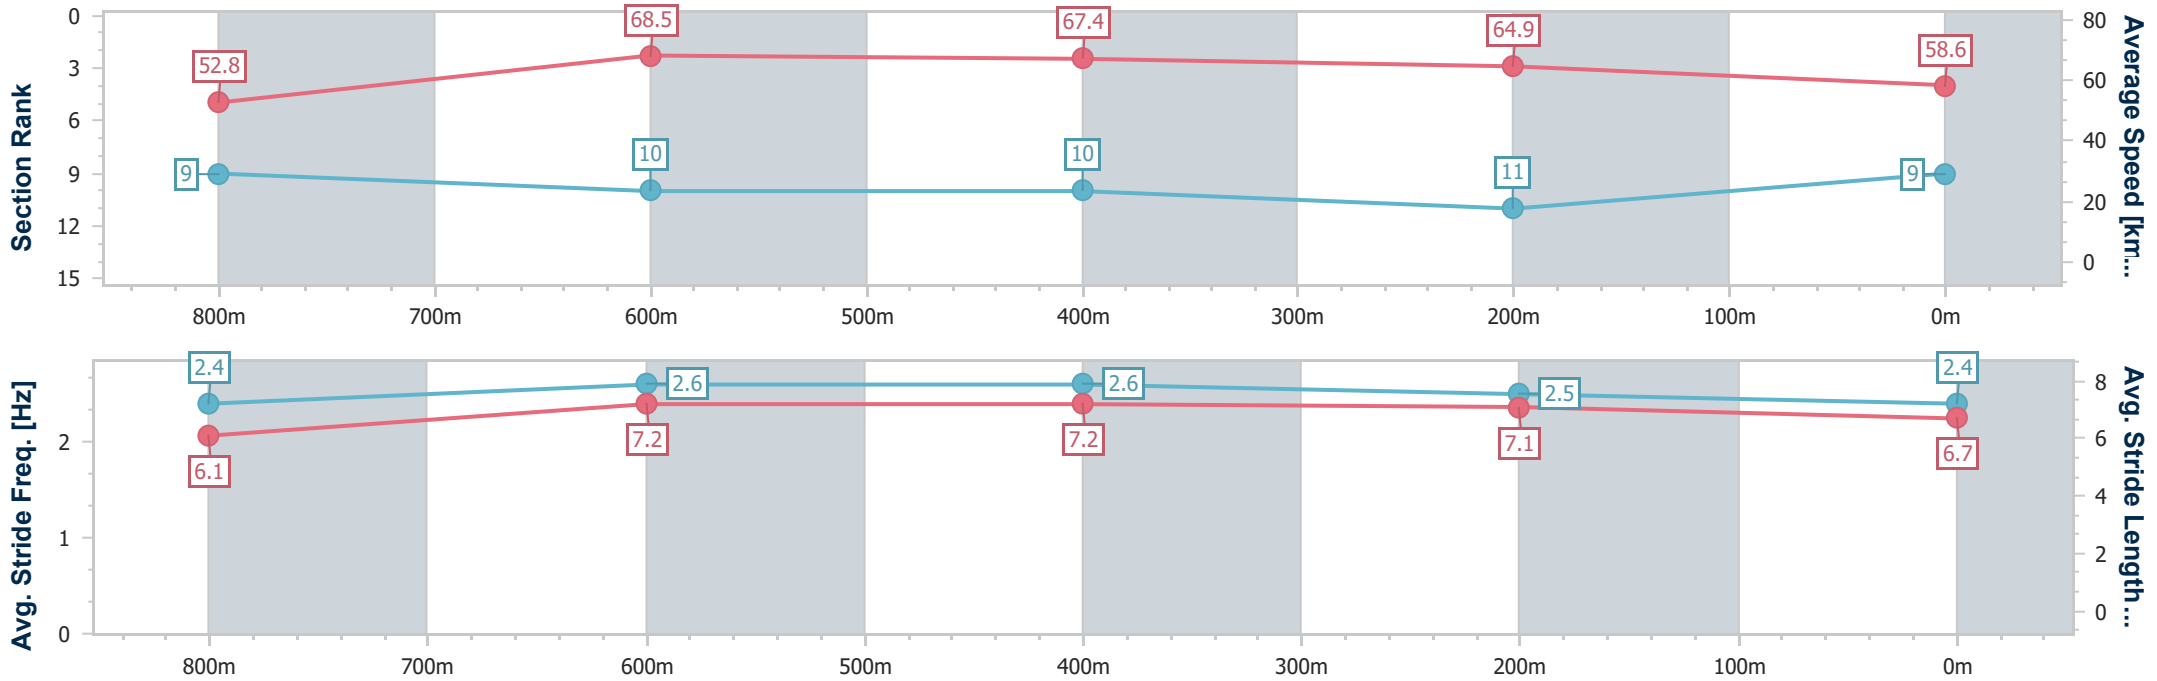

Horse/Jockey Name	Sequesay
Final Rank	9
Fastest Section Time (Section)	0:10.72 (800m)
Top Speed [km/h] (Section)	68.8 (800m)
Race State	Finished

Eagle Farm QLD Professional
Race 5: MOUNT FRANKLIN QTIS BENCHMARK 68 Handicap - 1000m
08 February 2023 - 15:25
Track Rating: Good 4, Weather: Fine, Rail Position: +8m Entire Course

BRISBANE RACING CLUB

Section	Overall	800m	600m	400m	200m
Section Times	0:58.80 [9] (0:13.89)	0:44.91 [9] (0:10.72)	0:34.19 [10] (0:10.81)	0:23.38 [10] (0:11.08)	0:12.30 [11] (0:12.30)
Average Speed [km/h]	52.8	68.5	67.4	64.9	58.6
Top Speed [km/h]	68.4	68.8	68.5	67.5	62.2
Avg. Dist. to Rail [m]	10.5	4.5	2.3	6.5	5.3
Avg. Stride Freq. [Hz]	2.4	2.6	2.6	2.5	2.4
Avg. Stride Length [m]	6.1	7.2	7.2	7.1	6.7

- [ ] Ranking at each section and finish
- -.-.- No data available at this section
- NA No data available