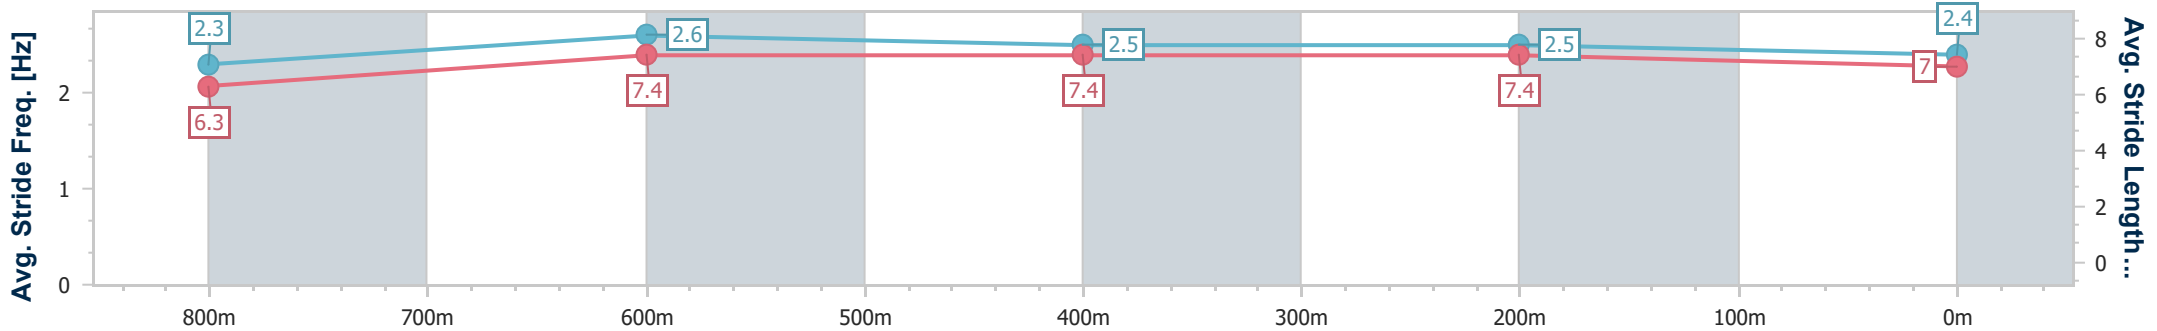

Horse/Jockey Name	Warrioress
Final Rank	4
Fastest Section Time (Section)	0:10.50 (800m)
Top Speed [km/h] (Section)	69.0 (800m)
Race State	Finished

Eagle Farm QLD Professional
Race 5: MOUNT FRANKLIN QTIS BENCHMARK 68 Handicap - 1000m
08 February 2023 - 15:25
Track Rating: Good 4, Weather: Fine, Rail Position: +8m Entire Course

BRISBANE RACING CLUB

Section	Overall	800m	600m	400m	200m
Section Times	0:57.84 [4] (0:13.99)	0:43.85 [10] (0:10.50)	0:33.35 [9] (0:10.69)	0:22.66 [8] (0:10.90)	0:11.76 [6] (0:11.76)
Average Speed [km/h]	51.7	68.4	67.2	66.0	61.3
Top Speed [km/h]	68.8	69.0	68.8	66.6	64.5
Avg. Dist. to Rail [m]	5.6	0.5	0.6	0.7	1.1
Avg. Stride Freq. [Hz]	2.3	2.6	2.5	2.5	2.4
Avg. Stride Length [m]	6.3	7.4	7.4	7.4	7.0

- [ ] Ranking at each section and finish
- -.-.- No data available at this section
- NA No data available