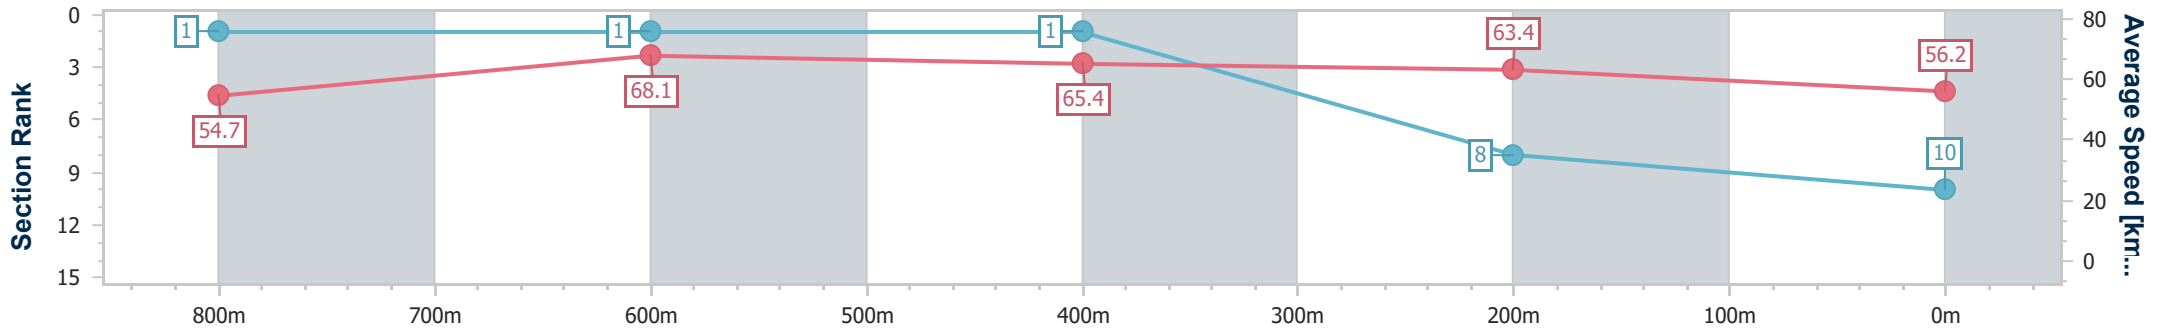

Horse/Jockey Name	Top Bird
Final Rank	10
Fastest Section Time (Section)	0:10.64 (800m)
Top Speed [km/h] (Section)	69.1 (800m)
Race State	Finished

Eagle Farm QLD Professional
Race 5: MOUNT FRANKLIN QTIS BENCHMARK 68 Handicap - 1000m
08 February 2023 - 15:25
Track Rating: Good 4, Weather: Fine, Rail Position: +8m Entire Course

BRISBANE RACING CLUB

Section	Overall	800m	600m	400m	200m
Section Times	0:59.02 [10] (0:13.18)	0:45.84 [1] (0:10.64)	0:35.20 [1] (0:11.02)	0:24.18 [1] (0:11.36)	0:12.82 [8] (0:12.82)
Average Speed [km/h]	54.7	68.1	65.4	63.4	56.2
Top Speed [km/h]	68.8	69.1	67.3	65.0	60.3
Avg. Dist. to Rail [m]	1.1	1.4	0.7	1.1	1.4
Avg. Stride Freq. [Hz]	2.4	2.6	2.5	2.5	2.3
Avg. Stride Length [m]	6.3	7.1	7.2	7.1	6.7

- [ ] Ranking at each section and finish
- -.-.- No data available at this section
- NA No data available