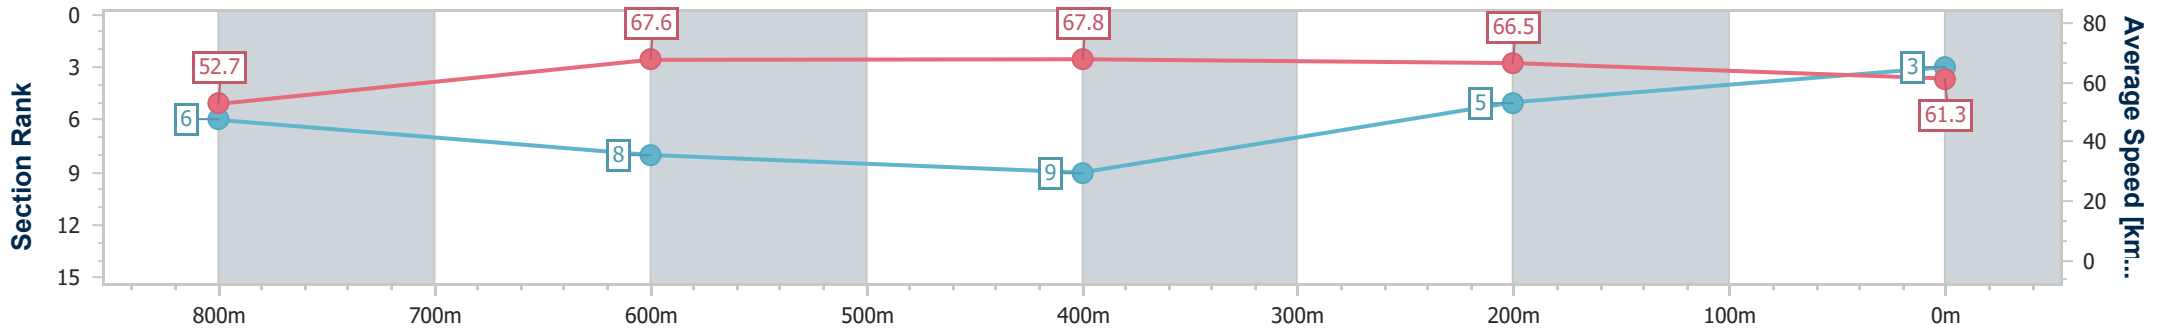

Horse/Jockey Name	Putontheredlight
Final Rank	3
Fastest Section Time (Section)	0:10.78 (800m)
Top Speed [km/h] (Section)	69.7 (600m)
Race State	Finished

Eagle Farm QLD Professional
Race 5: MOUNT FRANKLIN QTIS BENCHMARK 68 Handicap - 1000m
08 February 2023 - 15:25
Track Rating: Good 4, Weather: Fine, Rail Position: +8m Entire Course

BRISBANE RACING CLUB

Section	Overall	800m	600m	400m	200m
Section Times	0:57.81 [3] (0:13.67)	0:44.14 [6] (0:10.78)	0:33.36 [8] (0:10.81)	0:22.55 [9] (0:10.80)	0:11.75 [5] (0:11.75)
Average Speed [km/h]	52.7	67.6	67.8	66.5	61.3
Top Speed [km/h]	68.8	68.6	69.7	68.0	64.4
Avg. Dist. to Rail [m]	6.2	2.3	3.7	8.1	6.2
Avg. Stride Freq. [Hz]	2.2	2.6	2.5	2.5	2.4
Avg. Stride Length [m]	6.5	7.1	7.4	7.2	7.0

- [ ] Ranking at each section and finish
- -.-.- No data available at this section
- NA No data available