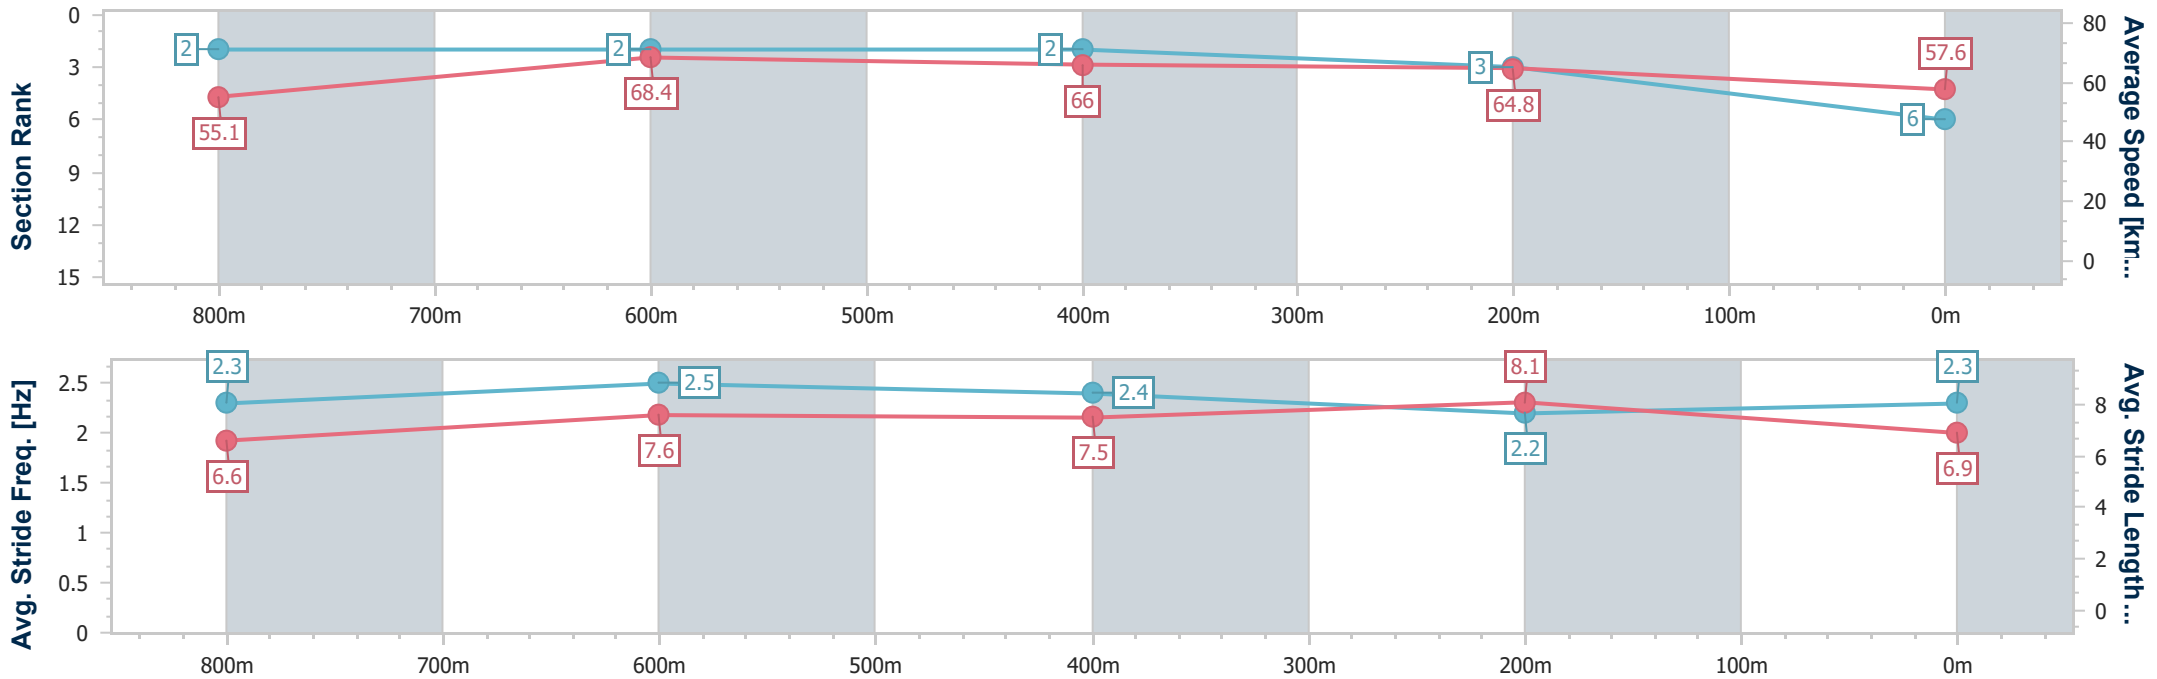

Horse/Jockey Name	American Red
Final Rank	6
Fastest Section Time (Section)	0:10.68 (800m)
Top Speed [km/h] (Section)	69.8 (Overall)
Race State	Finished

Eagle Farm QLD Professional
Race 5: MOUNT FRANKLIN QTIS BENCHMARK 68 Handicap - 1000m
08 February 2023 - 15:25
Track Rating: Good 4, Weather: Fine, Rail Position: +8m Entire Course

BRISBANE RACING CLUB

Section	Overall	800m	600m	400m	200m
Section Times	0:58.32 [6] (0:13.14)	0:45.18 [2] (0:10.68)	0:34.50 [2] (0:10.89)	0:23.61 [2] (0:11.10)	0:12.51 [3] (0:12.51)
Average Speed [km/h]	55.1	68.4	66.0	64.8	57.6
Top Speed [km/h]	69.8	69.8	67.8	67.2	62.0
Avg. Dist. to Rail [m]	4.6	2.8	1.1	1.4	2.7
Avg. Stride Freq. [Hz]	2.3	2.5	2.4	2.2	2.3
Avg. Stride Length [m]	6.6	7.6	7.5	8.1	6.9

- [ ] Ranking at each section and finish
- -.-.- No data available at this section
- NA No data available