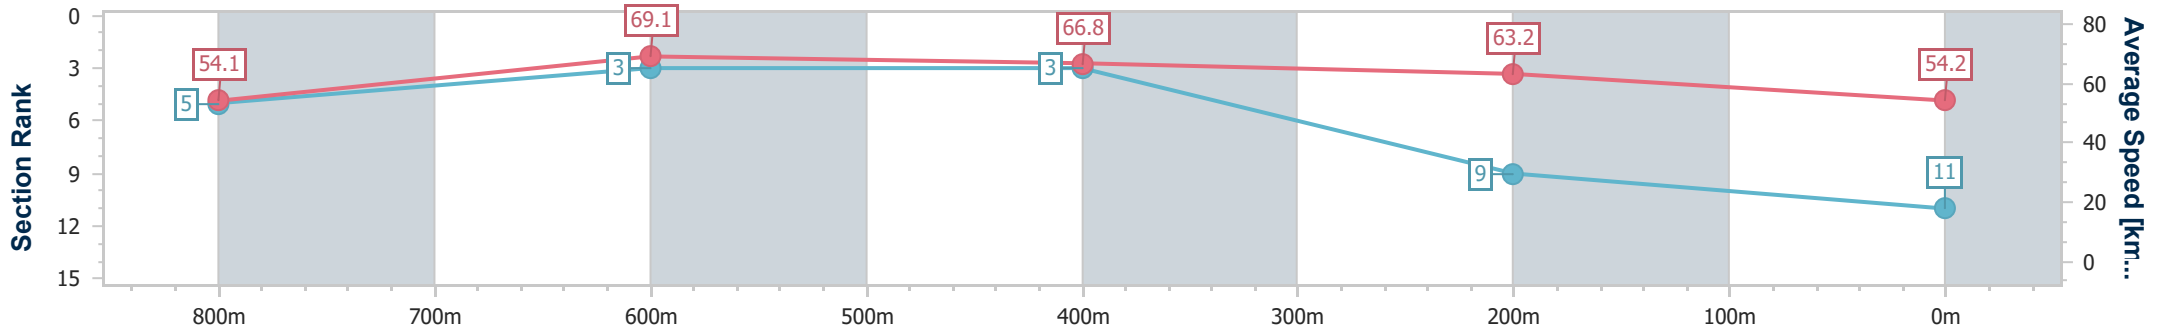

Horse/Jockey Name	Rich Devil
Final Rank	11
Fastest Section Time (Section)	0:10.46 (800m)
Top Speed [km/h] (Section)	69.5 (800m)
Race State	Finished

Eagle Farm QLD Professional
Race 5: MOUNT FRANKLIN QTIS BENCHMARK 68 Handicap - 1000m
08 February 2023 - 15:25
Track Rating: Good 4, Weather: Fine, Rail Position: +8m Entire Course

BRISBANE RACING CLUB

Section	Overall	800m	600m	400m	200m
Section Times	0:59.55 [11] (0:13.49)	0:46.06 [5] (0:10.46)	0:35.60 [3] (0:10.93)	0:24.67 [3] (0:11.38)	0:13.29 [9] (0:13.29)
Average Speed [km/h]	54.1	69.1	66.8	63.2	54.2
Top Speed [km/h]	67.7	69.5	68.8	66.0	59.5
Avg. Dist. to Rail [m]	7.0	3.5	3.1	6.0	4.3
Avg. Stride Freq. [Hz]	2.3	2.4	2.4	2.3	2.2
Avg. Stride Length [m]	6.5	7.9	7.7	7.5	7.0

- [ ] Ranking at each section and finish
- -.-.- No data available at this section
- NA No data available