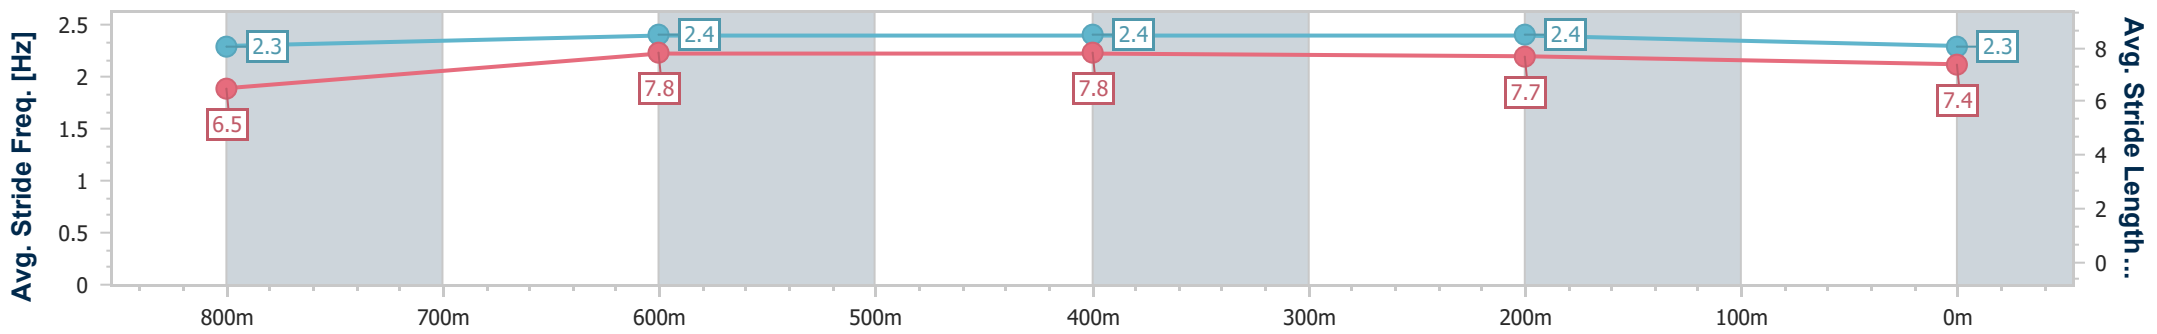

Section	Overall	800m	600m	400m	200m
Section Times	0:57.56 [1] (0:13.68)	0:43.88 [7] (0:10.54)	0:33.34 [7] (0:10.81)	0:22.53 [7] (0:10.81)	0:11.72 [2] (0:11.72)
Average Speed [km/h]	53.2	69.1	67.3	66.6	61.5
Top Speed [km/h]	69.5	69.8	69.3	68.0	64.2
Avg. Dist. to Rail [m]	5.8	2.6	2.4	5.9	2.8
Avg. Stride Freq. [Hz]	2.3	2.4	2.4	2.4	2.3
Avg. Stride Length [m]	6.5	7.8	7.8	7.7	7.4