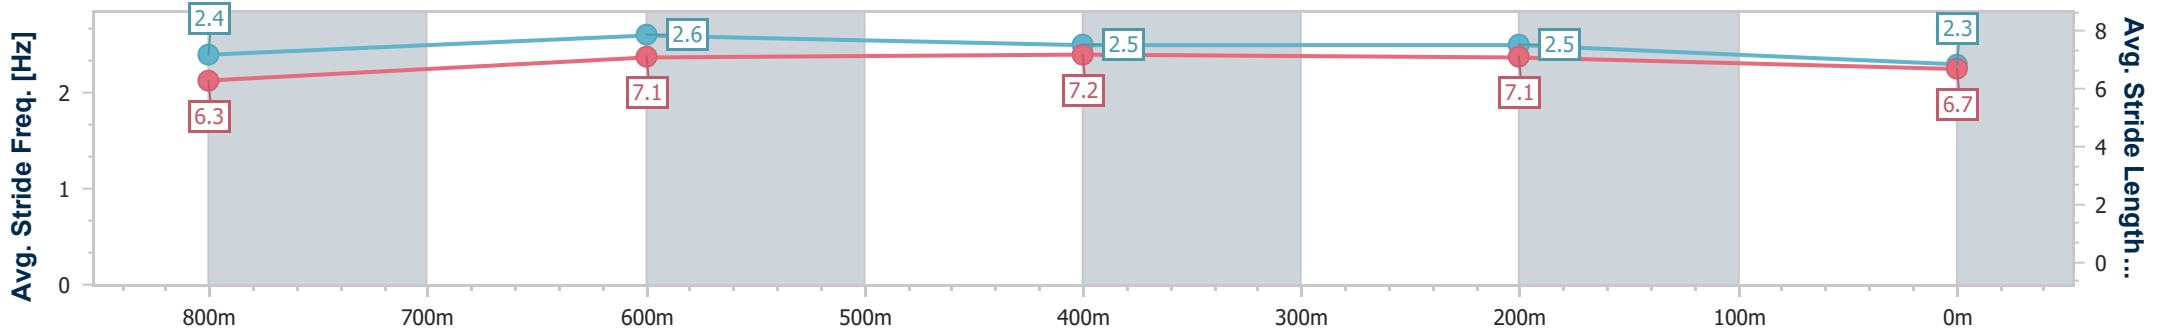

Horse/Jockey Name	Top Bird
Final Rank	10
Fastest Section Time (Section)	0:10.64 (800m)
Top Speed [km/h] (Section)	69.1 (800m)
Race State	Finished

Eagle Farm QLD Professional
Race 5: MOUNT FRANKLIN QTIS BENCHMARK 68 Handicap - 1000m
08 February 2023 - 15:25
Track Rating: Good 4, Weather: Fine, Rail Position: +8m Entire Course

BRISBANE RACING CLUB

Section	Overall	800m	600m	400m	200m
Section Times	0:59.02 [10] (0:13.18)	0:45.84 [1] (0:10.64)	0:35.20 [1] (0:11.02)	0:24.18 [1] (0:11.36)	0:12.82 [8] (0:12.82)
Average Speed [km/h]	54.7	68.1	65.4	63.4	56.2
Top Speed [km/h]	68.8	69.1	67.3	65.0	60.3
Avg. Dist. to Rail [m]	1.1	1.4	0.7	1.1	1.4
Avg. Stride Freq. [Hz]	2.4	2.6	2.5	2.5	2.3
Avg. Stride Length [m]	6.3	7.1	7.2	7.1	6.7

- [ ] Ranking at each section and finish
- -.-.- No data available at this section
- NA No data available