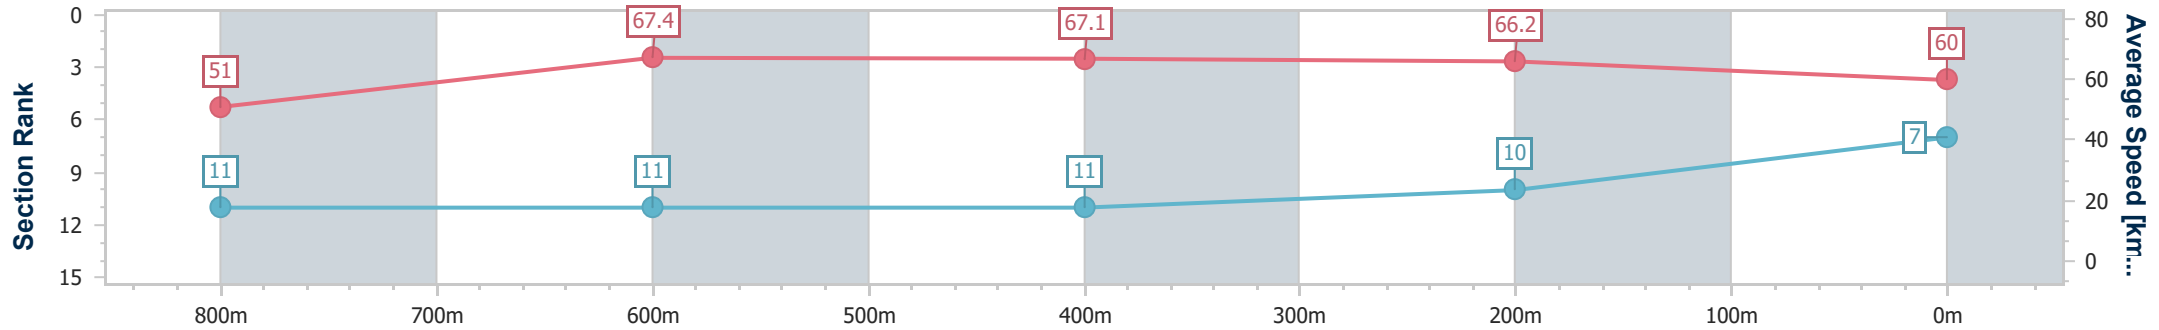

Horse/Jockey Name	Three Stripes
Final Rank	7
Fastest Section Time (Section)	0:10.68 (800m)
Top Speed [km/h] (Section)	68.8 (800m)
Race State	Finished

Eagle Farm QLD Professional
Race 5: MOUNT FRANKLIN QTIS BENCHMARK 68 Handicap - 1000m
08 February 2023 - 15:25
Track Rating: Good 4, Weather: Fine, Rail Position: +8m Entire Course

BRISBANE RACING CLUB

Section	Overall	800m	600m	400m	200m
Section Times	0:58.41 [7] (0:14.15)	0:44.26 [11] (0:10.68)	0:33.58 [11] (0:10.69)	0:22.89 [11] (0:10.88)	0:12.01 [10] (0:12.01)
Average Speed [km/h]	51.0	67.4	67.1	66.2	60.0
Top Speed [km/h]	67.2	68.8	68.0	68.0	63.4
Avg. Dist. to Rail [m]	2.3	0.4	0.9	0.9	1.6
Avg. Stride Freq. [Hz]	2.3	2.5	2.5	2.5	2.4
Avg. Stride Length [m]	6.1	7.4	7.5	7.3	7.0

- [ ] Ranking at each section and finish
- -.-.- No data available at this section
- NA No data available