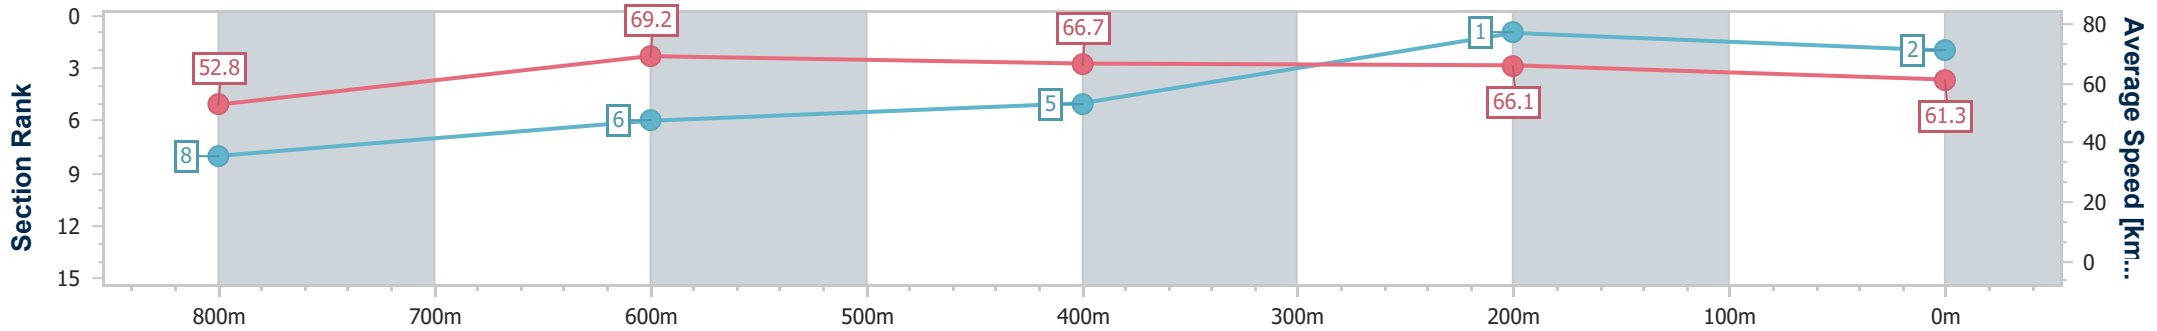

Horse/Jockey Name	Reliable Ruby
Final Rank	2
Fastest Section Time (Section)	0:10.48 (800m)
Top Speed [km/h] (Section)	69.8 (800m)
Race State	Finished

Eagle Farm QLD Professional
Race 5: MOUNT FRANKLIN QTIS BENCHMARK 68 Handicap - 1000m
08 February 2023 - 15:25
Track Rating: Good 4, Weather: Fine, Rail Position: +8m Entire Course

BRISBANE RACING CLUB

Section	Overall	800m	600m	400m	200m
Section Times	0:57.60 [2] (0:13.71)	0:43.89 [8] (0:10.48)	0:33.41 [6] (0:10.78)	0:22.63 [5] (0:10.90)	0:11.73 [1] (0:11.73)
Average Speed [km/h]	52.8	69.2	66.7	66.1	61.3
Top Speed [km/h]	68.4	69.8	68.4	66.8	65.1
Avg. Dist. to Rail [m]	3.7	1.2	0.3	0.9	1.8
Avg. Stride Freq. [Hz]	2.3	2.5	2.5	2.5	2.5
Avg. Stride Length [m]	6.4	7.6	7.5	7.3	6.9

- [ ] Ranking at each section and finish
- -.-.- No data available at this section
- NA No data available