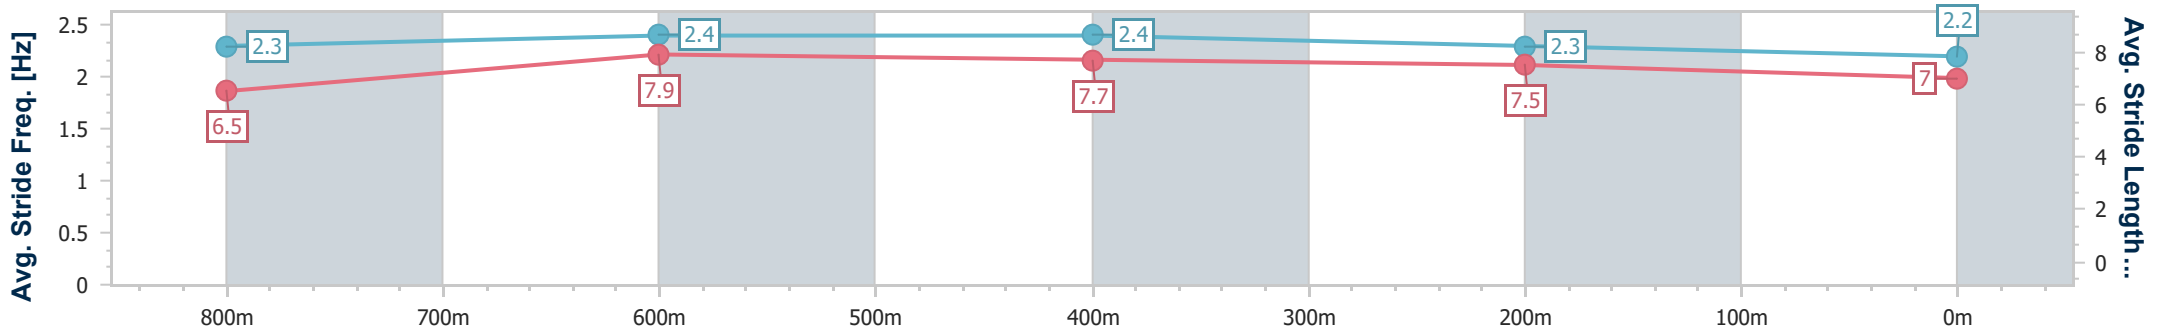

Horse/Jockey Name	Rich Devil
Final Rank	11
Fastest Section Time (Section)	0:10.46 (800m)
Top Speed [km/h] (Section)	69.5 (800m)
Race State	Finished

Eagle Farm QLD Professional
Race 5: MOUNT FRANKLIN QTIS BENCHMARK 68 Handicap - 1000m
08 February 2023 - 15:25
Track Rating: Good 4, Weather: Fine, Rail Position: +8m Entire Course

BRISBANE RACING CLUB

Section	Overall	800m	600m	400m	200m
Section Times	0:59.55 [11] (0:13.49)	0:46.06 [5] (0:10.46)	0:35.60 [3] (0:10.93)	0:24.67 [3] (0:11.38)	0:13.29 [9] (0:13.29)
Average Speed [km/h]	54.1	69.1	66.8	63.2	54.2
Top Speed [km/h]	67.7	69.5	68.8	66.0	59.5
Avg. Dist. to Rail [m]	7.0	3.5	3.1	6.0	4.3
Avg. Stride Freq. [Hz]	2.3	2.4	2.4	2.3	2.2
Avg. Stride Length [m]	6.5	7.9	7.7	7.5	7.0

- [ ] Ranking at each section and finish
- -.-.- No data available at this section
- NA No data available