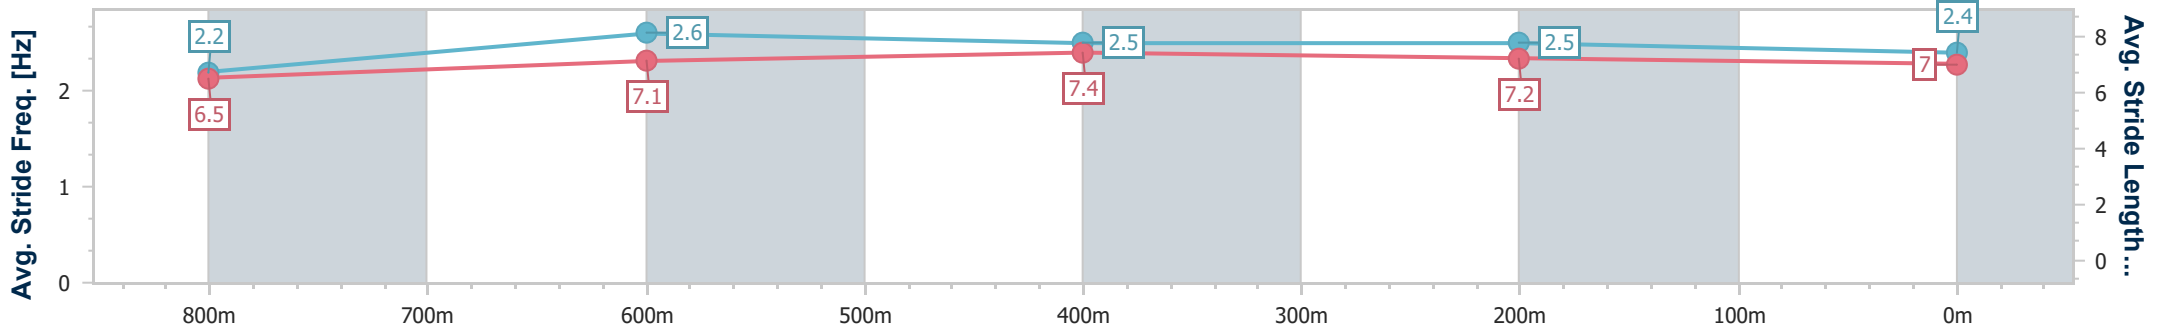

Horse/Jockey Name	Putontheredlight
Final Rank	3
Fastest Section Time (Section)	0:10.78 (800m)
Top Speed [km/h] (Section)	69.7 (600m)
Race State	Finished

Eagle Farm QLD Professional
Race 5: MOUNT FRANKLIN QTIS BENCHMARK 68 Handicap - 1000m
08 February 2023 - 15:25
Track Rating: Good 4, Weather: Fine, Rail Position: +8m Entire Course

BRISBANE RACING CLUB

Section	Overall	800m	600m	400m	200m
Section Times	0:57.81 [3] (0:13.67)	0:44.14 [6] (0:10.78)	0:33.36 [8] (0:10.81)	0:22.55 [9] (0:10.80)	0:11.75 [5] (0:11.75)
Average Speed [km/h]	52.7	67.6	67.8	66.5	61.3
Top Speed [km/h]	68.8	68.6	69.7	68.0	64.4
Avg. Dist. to Rail [m]	6.2	2.3	3.7	8.1	6.2
Avg. Stride Freq. [Hz]	2.2	2.6	2.5	2.5	2.4
Avg. Stride Length [m]	6.5	7.1	7.4	7.2	7.0

- [ ] Ranking at each section and finish
- -.-.- No data available at this section
- NA No data available