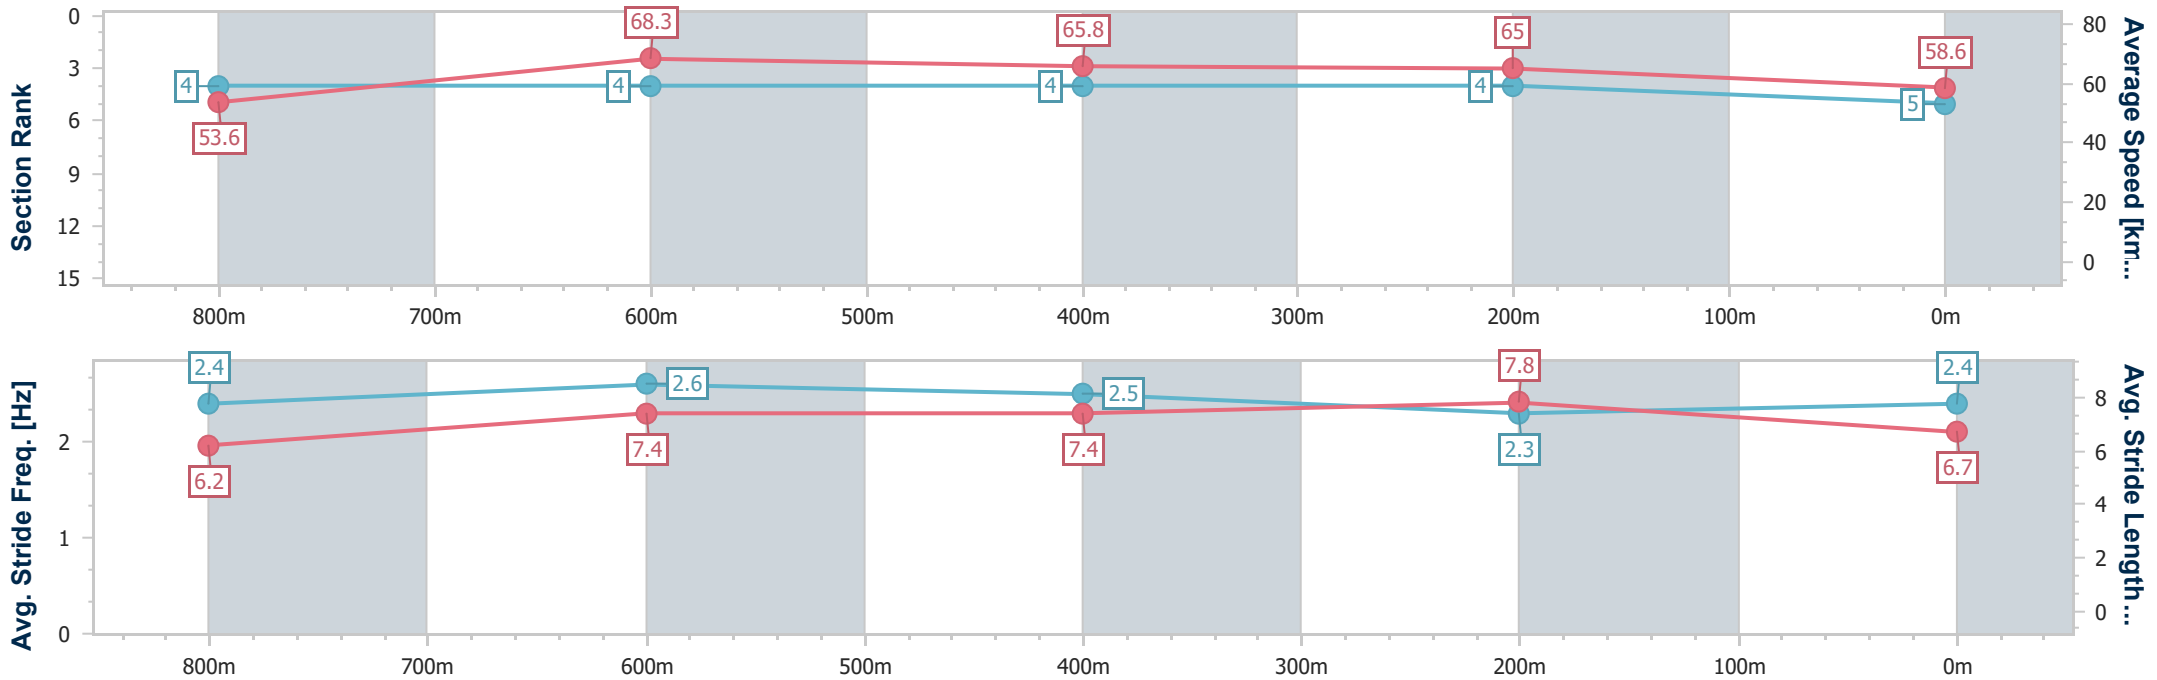

Horse/Jockey Name	Controlocracy
Final Rank	5
Fastest Section Time (Section)	0:10.55 (800m)
Top Speed [km/h] (Section)	69.7 (800m)
Race State	Finished

Eagle Farm QLD Professional
Race 5: MOUNT FRANKLIN QTIS BENCHMARK 68 Handicap - 1000m
08 February 2023 - 15:25
Track Rating: Good 4, Weather: Fine, Rail Position: +8m Entire Course

BRISBANE RACING CLUB

Section	Overall	800m	600m	400m	200m
Section Times	0:58.27 [5] (0:13.44)	0:44.83 [4] (0:10.55)	0:34.28 [4] (0:10.92)	0:23.36 [4] (0:11.07)	0:12.29 [4] (0:12.29)
Average Speed [km/h]	53.6	68.3	65.8	65.0	58.6
Top Speed [km/h]	69.6	69.7	67.1	66.5	62.3
Avg. Dist. to Rail [m]	2.1	0.3	0.5	1.9	3.6
Avg. Stride Freq. [Hz]	2.4	2.6	2.5	2.3	2.4
Avg. Stride Length [m]	6.2	7.4	7.4	7.8	6.7

- [ ] Ranking at each section and finish
- -.-.- No data available at this section
- NA No data available