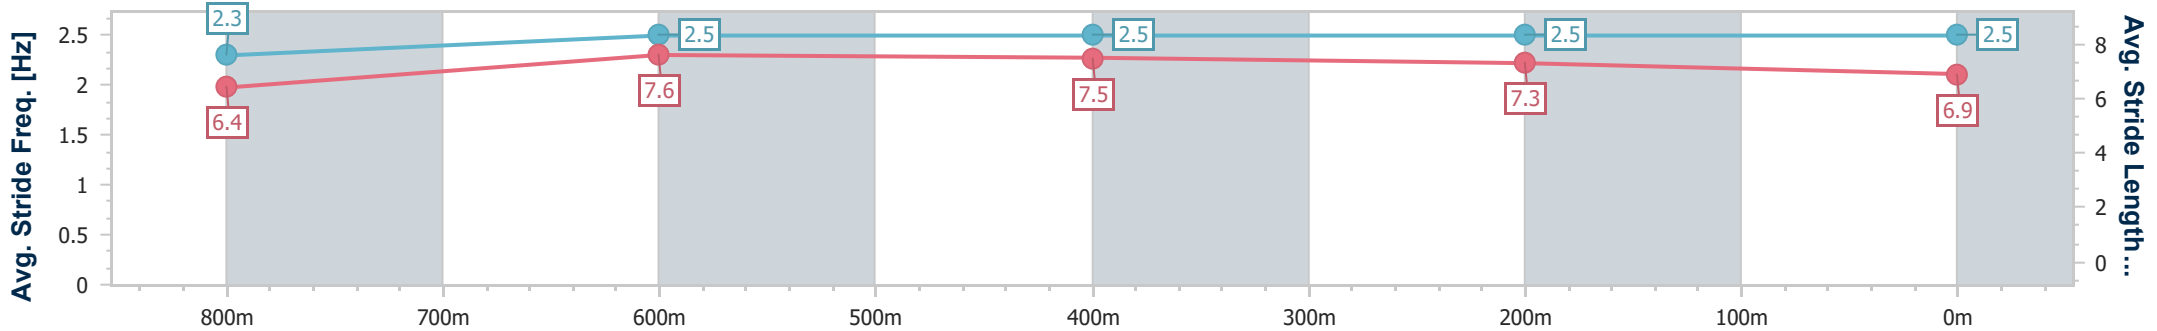

Horse/Jockey Name	Reliable Ruby
Final Rank	2
Fastest Section Time (Section)	0:10.48 (800m)
Top Speed [km/h] (Section)	69.8 (800m)
Race State	Finished

Eagle Farm QLD Professional
Race 5: MOUNT FRANKLIN QTIS BENCHMARK 68 Handicap - 1000m
08 February 2023 - 15:25
Track Rating: Good 4, Weather: Fine, Rail Position: +8m Entire Course

BRISBANE RACING CLUB

Section	Overall	800m	600m	400m	200m
Section Times	0:57.60 [2] (0:13.71)	0:43.89 [8] (0:10.48)	0:33.41 [6] (0:10.78)	0:22.63 [5] (0:10.90)	0:11.73 [1] (0:11.73)
Average Speed [km/h]	52.8	69.2	66.7	66.1	61.3
Top Speed [km/h]	68.4	69.8	68.4	66.8	65.1
Avg. Dist. to Rail [m]	3.7	1.2	0.3	0.9	1.8
Avg. Stride Freq. [Hz]	2.3	2.5	2.5	2.5	2.5
Avg. Stride Length [m]	6.4	7.6	7.5	7.3	6.9

- [ ] Ranking at each section and finish
- -.-.- No data available at this section
- NA No data available