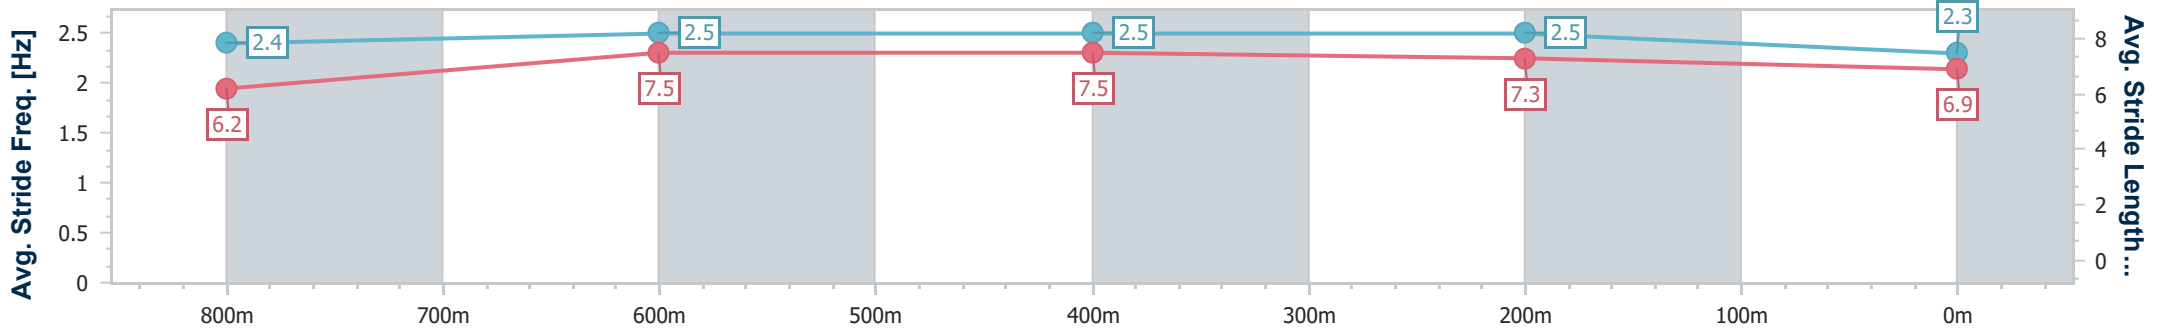

Horse/Jockey Name	King Of The Desert
Final Rank	8
Fastest Section Time (Section)	0:10.77 (800m)
Top Speed [km/h] (Section)	69.6 (800m)
Race State	Finished

Eagle Farm QLD Professional
Race 5: MOUNT FRANKLIN QTIS BENCHMARK 68 Handicap - 1000m
08 February 2023 - 15:25
Track Rating: Good 4, Weather: Fine, Rail Position: +8m Entire Course

BRISBANE RACING CLUB

Section	Overall	800m	600m	400m	200m
Section Times	0:58.63 [8] (0:13.37)	0:45.26 [3] (0:10.77)	0:34.49 [5] (0:10.93)	0:23.56 [6] (0:11.08)	0:12.48 [7] (0:12.48)
Average Speed [km/h]	53.9	67.6	66.4	65.0	57.6
Top Speed [km/h]	69.1	69.6	68.4	66.8	62.8
Avg. Dist. to Rail [m]	1.5	2.4	1.6	4.1	2.7
Avg. Stride Freq. [Hz]	2.4	2.5	2.5	2.5	2.3
Avg. Stride Length [m]	6.2	7.5	7.5	7.3	6.9

- [ ] Ranking at each section and finish
- -.-.- No data available at this section
- NA No data available