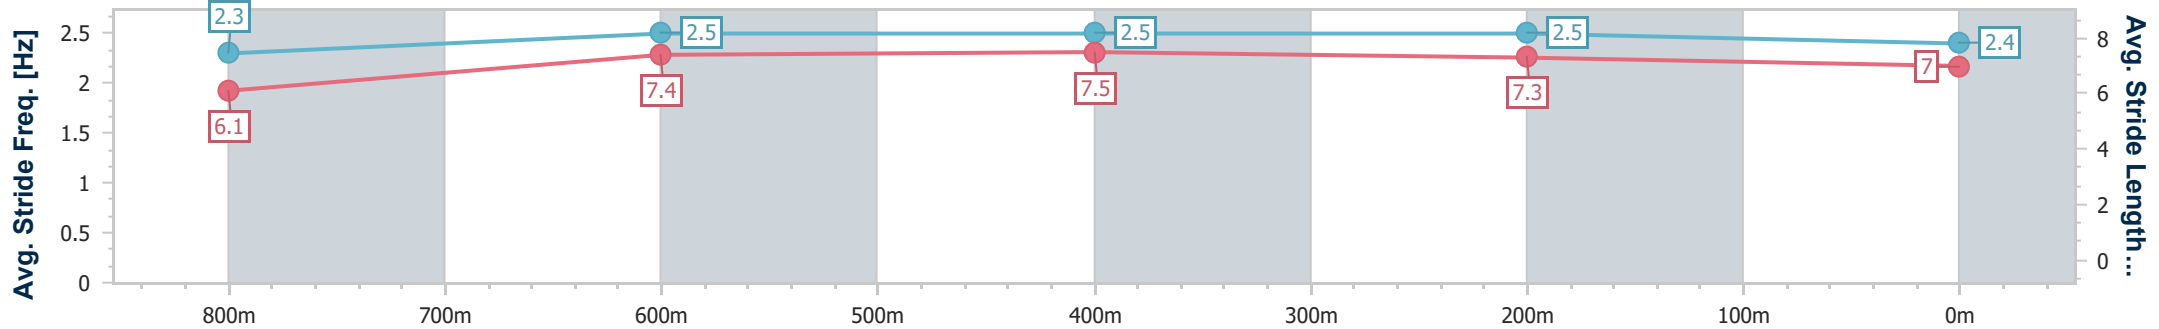

Horse/Jockey Name	Three Stripes
Final Rank	7
Fastest Section Time (Section)	0:10.68 (800m)
Top Speed [km/h] (Section)	68.8 (800m)
Race State	Finished

Eagle Farm QLD Professional
Race 5: MOUNT FRANKLIN QTIS BENCHMARK 68 Handicap - 1000m
08 February 2023 - 15:25
Track Rating: Good 4, Weather: Fine, Rail Position: +8m Entire Course

BRISBANE RACING CLUB

Section	Overall	800m	600m	400m	200m
Section Times	0:58.41 [7] (0:14.15)	0:44.26 [11] (0:10.68)	0:33.58 [11] (0:10.69)	0:22.89 [11] (0:10.88)	0:12.01 [10] (0:12.01)
Average Speed [km/h]	51.0	67.4	67.1	66.2	60.0
Top Speed [km/h]	67.2	68.8	68.0	68.0	63.4
Avg. Dist. to Rail [m]	2.3	0.4	0.9	0.9	1.6
Avg. Stride Freq. [Hz]	2.3	2.5	2.5	2.5	2.4
Avg. Stride Length [m]	6.1	7.4	7.5	7.3	7.0

- [ ] Ranking at each section and finish
- -.-.- No data available at this section
- NA No data available