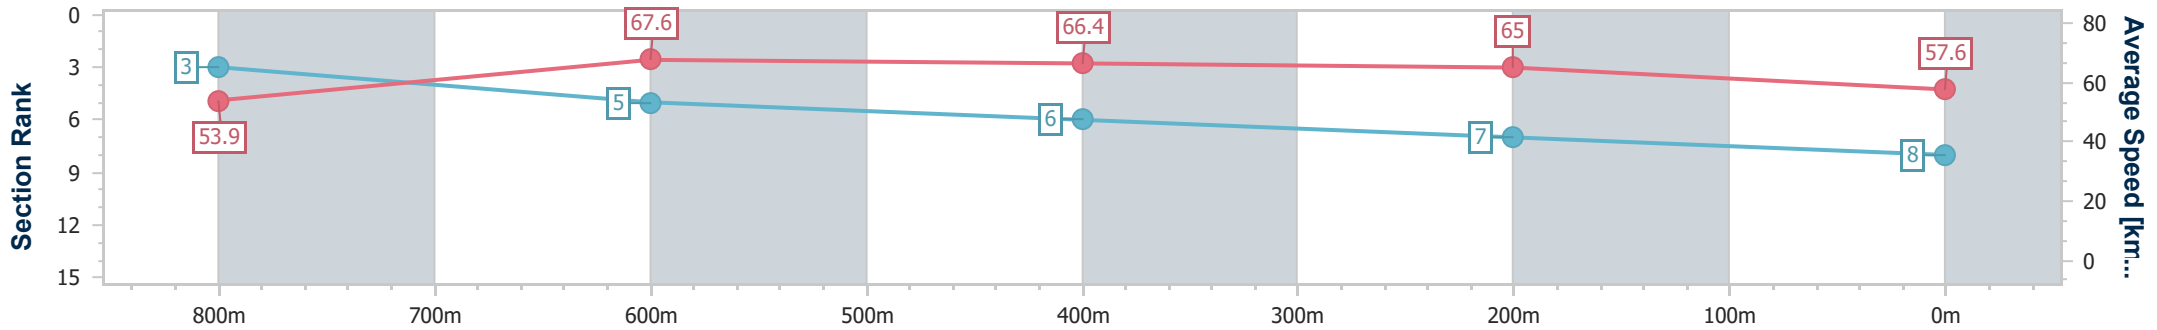

Horse/Jockey Name	King Of The Desert
Final Rank	8
Fastest Section Time (Section)	0:10.77 (800m)
Top Speed [km/h] (Section)	69.6 (800m)
Race State	Finished

Eagle Farm QLD Professional
Race 5: MOUNT FRANKLIN QTIS BENCHMARK 68 Handicap - 1000m
08 February 2023 - 15:25
Track Rating: Good 4, Weather: Fine, Rail Position: +8m Entire Course

BRISBANE RACING CLUB

Section	Overall	800m	600m	400m	200m
Section Times	0:58.63 [8] (0:13.37)	0:45.26 [3] (0:10.77)	0:34.49 [5] (0:10.93)	0:23.56 [6] (0:11.08)	0:12.48 [7] (0:12.48)
Average Speed [km/h]	53.9	67.6	66.4	65.0	57.6
Top Speed [km/h]	69.1	69.6	68.4	66.8	62.8
Avg. Dist. to Rail [m]	1.5	2.4	1.6	4.1	2.7
Avg. Stride Freq. [Hz]	2.4	2.5	2.5	2.5	2.3
Avg. Stride Length [m]	6.2	7.5	7.5	7.3	6.9

- [ ] Ranking at each section and finish
- -.-.- No data available at this section
- NA No data available