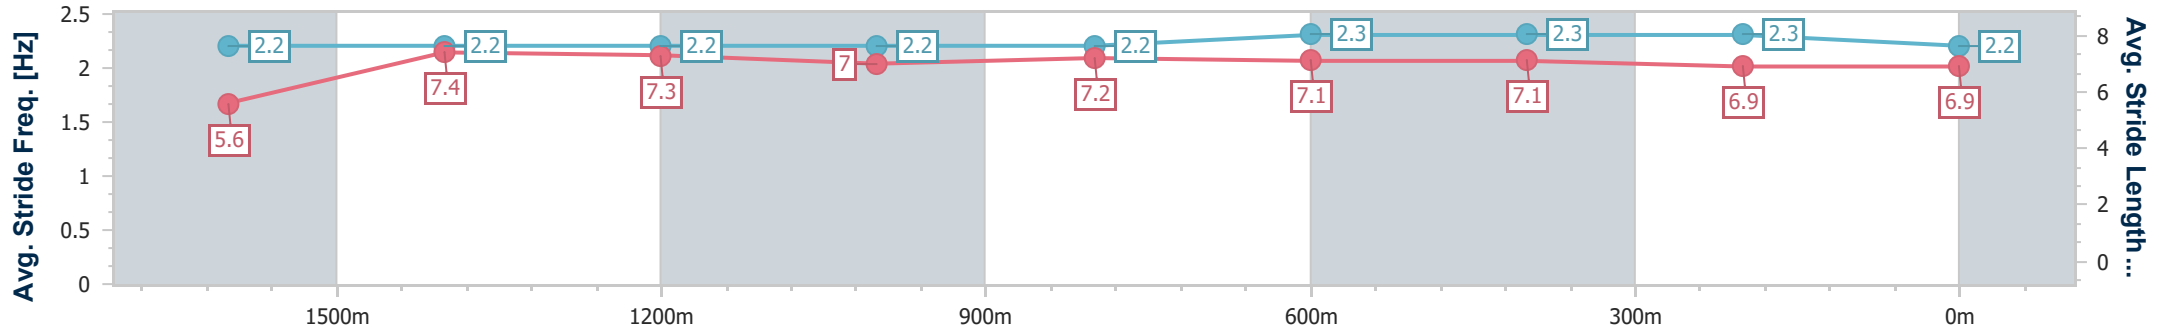

Toowoomba QLD Professional
 Race 6: WHOLESALE HORSEWEAR HOUSE BENCHMARK 62
 Handicap - 1890m
 08 July 2023 - 20:04

Track Rating: Good 4 , Weather: Fine, Rail Position: +3m Entire

Section	Overall	1600m	1400m	1200m	1000m	800m	600m	400m	200m
Section Times	2:03.29 [3] (0:23.02)	1:40.27 [1] (0:11.85)	1:28.42 [1] (0:12.51)	1:15.91 [1] (0:12.76)	1:03.15 [1] (0:12.77)	0:50.38 [1] (0:12.31)	0:38.07 [1] (0:12.17)	0:25.90 [2] (0:12.51)	0:13.39 [2] (0:13.39)
Average Speed [km/h]	44.6	60.2	57.6	56.7	57.0	58.7	59.0	57.3	53.6
Top Speed [km/h]	65.7	61.1	60.1	57.6	58.2	60.1	61.1	58.0	55.8
Avg. Dist. to Rail [m]	6.2	2.4	1.3	3.2	3.3	1.1	0.3	2.3	5.4
Avg. Stride Freq. [Hz]	2.3	2.3	2.3	2.3	2.3	2.4	2.4	2.4	2.3
Avg. Stride Length [m]	5.5	7.2	6.9	6.8	6.8	6.9	6.7	6.6	6.5

- [] Ranking at each section and finish
- .-.- No data available at this section
- NA No data available

Horse/Jockey Name	Sokudo
Final Rank	4
Fastest Section Time (Section)	0:11.96 (1600m)
Top Speed [km/h] (Section)	61.6 (Overall)
Race State	Finished

Toowoomba QLD Professional
 Race 6: WHOLESALE HORSEWEAR HOUSE BENCHMARK 62
 Handicap - 1890m
 08 July 2023 - 20:04

Track Rating: Good 4 , Weather: Fine, Rail Position: +3m Entire

Section	Overall	1600m	1400m	1200m	1000m	800m	600m	400m	200m
Section Times	2:03.38 [4] (0:23.44)	1:39.94 [4] (0:11.96)	1:27.98 [4] (0:12.45)	1:15.53 [3] (0:12.78)	1:02.75 [4] (0:12.63)	0:50.12 [4] (0:12.25)	0:37.87 [5] (0:12.19)	0:25.68 [5] (0:12.65)	0:13.03 [4] (0:13.03)
Average Speed [km/h]	44.4	60.3	58.5	56.6	57.5	59.1	59.5	57.0	55.2
Top Speed [km/h]	61.6	60.8	59.6	57.5	59.1	60.3	61.5	58.8	58.7
Avg. Dist. to Rail [m]	4.0	0.9	2.3	2.9	2.3	2.5	1.6	0.9	0.7
Avg. Stride Freq. [Hz]	2.2	2.2	2.2	2.2	2.2	2.3	2.3	2.3	2.2
Avg. Stride Length [m]	5.6	7.4	7.3	7.0	7.2	7.1	7.1	6.9	6.9