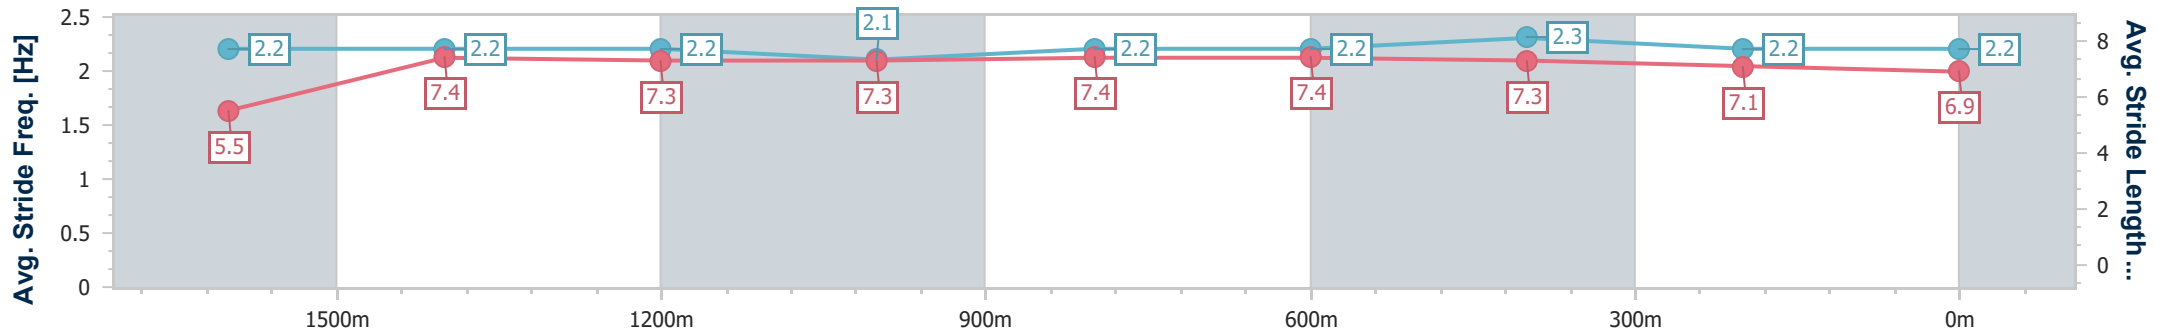

Toowoomba QLD Professional
 Race 6: WHOLESALE HORSEWEAR HOUSE BENCHMARK 62
 Handicap - 1890m
 08 July 2023 - 20:04

Track Rating: Good 4 , Weather: Fine, Rail Position: +3m Entire

Section	Overall	1600m	1400m	1200m	1000m	800m	600m	400m	200m
Section Times	2:03.61 [5] (0:23.18)	1:40.43 [2] (0:11.97)	1:28.46 [2] (0:12.55)	1:15.91 [2] (0:12.68)	1:03.23 [2] (0:12.66)	0:50.57 [2] (0:12.27)	0:38.30 [2] (0:12.29)	0:26.01 [3] (0:12.80)	0:13.21 [5] (0:13.21)
Average Speed [km/h]	44.7	60.3	58.2	56.9	57.2	58.9	59.2	56.2	54.4
Top Speed [km/h]	62.4	61.9	60.5	58.1	58.8	60.1	60.9	58.2	55.4
Avg. Dist. to Rail [m]	5.0	1.2	2.7	2.1	1.4	1.1	1.7	0.3	2.5
Avg. Stride Freq. [Hz]	2.3	2.3	2.3	2.3	2.3	2.4	2.4	2.3	2.3
Avg. Stride Length [m]	5.4	7.2	7.0	6.9	6.9	7.0	6.9	6.7	6.7

- [] Ranking at each section and finish
- .-.- No data available at this section
- NA No data available

Horse/Jockey Name	Mantinello
Final Rank	6
Fastest Section Time (Section)	0:11.99 (1600m)
Top Speed [km/h] (Section)	61.1 (Overall)
Race State	Finished

Toowoomba QLD Professional
 Race 6: WHOLESALE HORSEWEAR HOUSE BENCHMARK 62
 Handicap - 1890m
 08 July 2023 - 20:04

Track Rating: Good 4 , Weather: Fine, Rail Position: +3m Entire

Section	Overall	1600m	1400m	1200m	1000m	800m	600m	400m	200m
Section Times	2:03.69 [6] (0:23.80)	1:39.89 [6] (0:11.99)	1:27.90 [6] (0:12.35)	1:15.55 [6] (0:12.73)	1:02.82 [6] (0:12.45)	0:50.37 [6] (0:12.26)	0:38.11 [6] (0:12.18)	0:25.93 [6] (0:12.68)	0:13.25 [6] (0:13.25)
Average Speed [km/h]	43.5	59.8	58.1	56.6	57.8	59.1	59.4	57.3	54.2
Top Speed [km/h]	61.1	60.5	59.7	57.9	59.6	60.2	61.0	57.9	56.7
Avg. Dist. to Rail [m]	4.5	1.2	0.5	0.6	0.4	1.3	1.1	2.7	1.2
Avg. Stride Freq. [Hz]	2.2	2.2	2.2	2.1	2.2	2.2	2.3	2.2	2.2
Avg. Stride Length [m]	5.5	7.4	7.3	7.3	7.4	7.4	7.3	7.1	6.9

- [] Ranking at each section and finish
- .-.- No data available at this section
- NA No data available