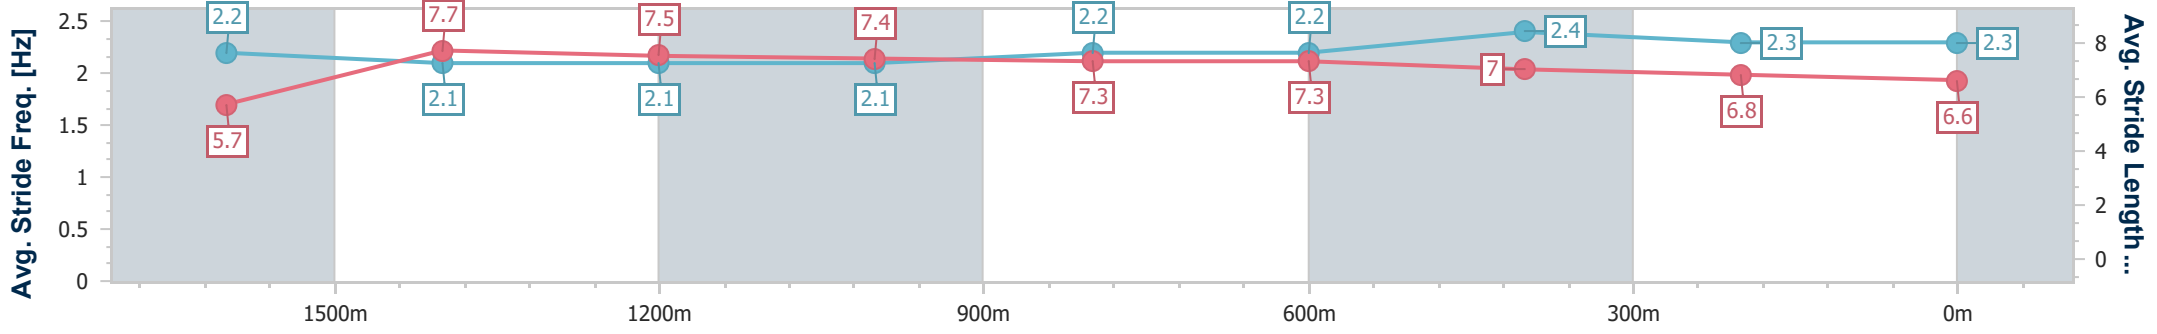

Track Rating: Good 4 , Weather: Fine, Rail Position: +3m Entire

Section	Overall	1600m	1400m	1200m	1000m	800m	600m	400m	200m			
Section Times	2:02.90 [1] (0:23.47)	1:39.43 [5] (0:11.95)	1:27.48 [5] (0:12.52)	1:14.96 [5] (0:12.80)	1:02.16 [5] (0:12.57)	0:49.59 [5] (0:12.20)	0:37.39 [4] (0:12.14)	0:25.25 [4] (0:12.42)	0:12.83 [3] (0:12.83)			
Average Speed [km/h]	44.0	59.9	57.5	56.3	57.4	59.1	59.4	57.9	56.1			
Top Speed [km/h]	60.9	61.4	59.6	58.0	58.5	60.0	60.7	59.1	57.7			
Avg. Dist. to Rail [m]	6.4	1.1	0.6	0.9	0.7	0.5	0.3	0.4	0.4			
Avg. Stride Freq. [Hz]	2.2	2.2	2.1	2.1	2.1	2.2	2.2	2.2	2.2			
Avg. Stride Length [m]	5.6	7.6	7.5	7.3	7.4	7.4	7.3	7.1	7.1			

- [] Ranking at each section and finish
- .-.- No data available at this section
- NA No data available

Horse/Jockey Name	Kneze
Final Rank	2
Fastest Section Time (Section)	0:11.98 (1600m)
Top Speed [km/h] (Section)	61.4 (Overall)
Race State	Finished

Toowoomba QLD Professional
 Race 6: WHOLESALE HORSEWEAR HOUSE BENCHMARK 62
 Handicap - 1890m
 08 July 2023 - 20:04

Track Rating: Good 4 , Weather: Fine, Rail Position: +3m Entire

Section	Overall	1600m	1400m	1200m	1000m	800m	600m	400m	200m
Section Times	2:02.96 [2] (0:23.22)	1:39.74 [3] (0:11.98)	1:27.76 [3] (0:12.65)	1:15.11 [3] (0:12.69)	1:02.42 [3] (0:12.56)	0:49.86 [3] (0:12.22)	0:37.64 [3] (0:12.04)	0:25.60 [1] (0:12.54)	0:13.06 [1] (0:13.06)
Average Speed [km/h]	44.5	60.1	57.3	56.7	57.6	59.0	59.4	57.1	55.1
Top Speed [km/h]	61.4	61.1	59.1	57.8	58.7	60.9	60.9	58.4	56.5
Avg. Dist. to Rail [m]	5.0	1.1	1.4	1.1	1.1	0.4	1.2	1.3	3.3
Avg. Stride Freq. [Hz]	2.2	2.1	2.1	2.1	2.2	2.2	2.4	2.3	2.3
Avg. Stride Length [m]	5.7	7.7	7.5	7.4	7.3	7.3	7.0	6.8	6.6