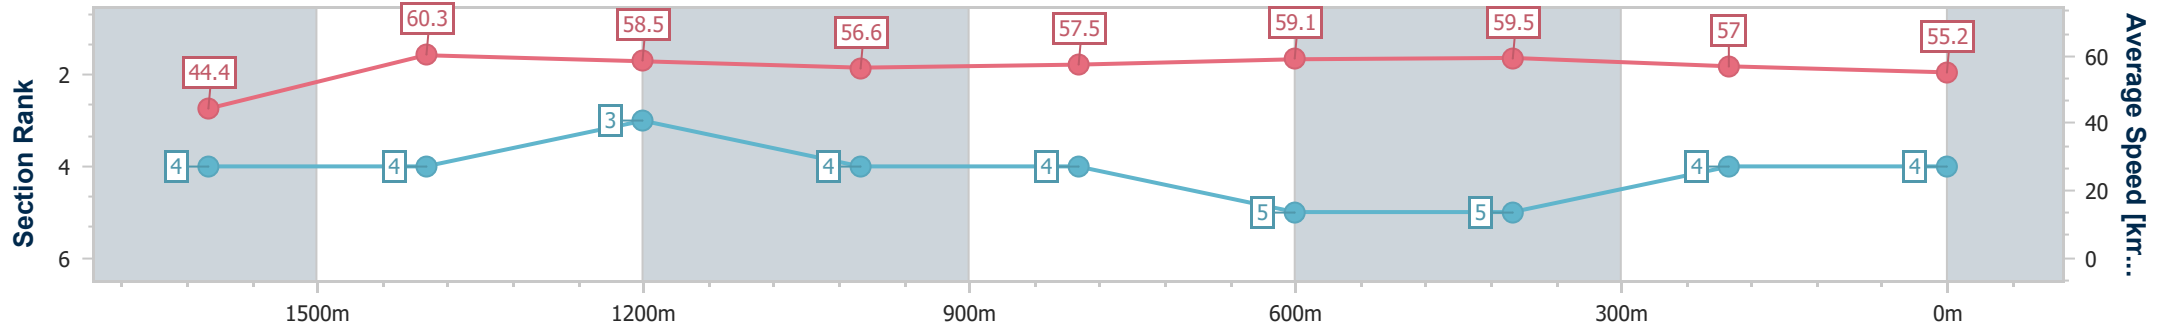

Toowoomba QLD Professional
 Race 6: WHOLESALE HORSEWEAR HOUSE BENCHMARK 62
 Handicap - 1890m
 08 July 2023 - 20:04

Track Rating: Good 4 , Weather: Fine, Rail Position: +3m Entire

Section	Overall	1600m	1400m	1200m	1000m	800m	600m	400m	200m
Section Times	2:03.29 [3] (0:23.02)	1:40.27 [1] (0:11.85)	1:28.42 [1] (0:12.51)	1:15.91 [1] (0:12.76)	1:03.15 [1] (0:12.77)	0:50.38 [1] (0:12.31)	0:38.07 [1] (0:12.17)	0:25.90 [2] (0:12.51)	0:13.39 [2] (0:13.39)
Average Speed [km/h]	44.6	60.2	57.6	56.7	57.0	58.7	59.0	57.3	53.6
Top Speed [km/h]	65.7	61.1	60.1	57.6	58.2	60.1	61.1	58.0	55.8
Avg. Dist. to Rail [m]	6.2	2.4	1.3	3.2	3.3	1.1	0.3	2.3	5.4
Avg. Stride Freq. [Hz]	2.3	2.3	2.3	2.3	2.3	2.4	2.4	2.4	2.3
Avg. Stride Length [m]	5.5	7.2	6.9	6.8	6.8	6.9	6.7	6.6	6.5

- [] Ranking at each section and finish
- .-.- No data available at this section
- NA No data available

Horse/Jockey Name	Sokudo
Final Rank	4
Fastest Section Time (Section)	0:11.96 (1600m)
Top Speed [km/h] (Section)	61.6 (Overall)
Race State	Finished

Toowoomba QLD Professional
 Race 6: WHOLESALE HORSEWEAR HOUSE BENCHMARK 62
 Handicap - 1890m
 08 July 2023 - 20:04

Track Rating: Good 4 , Weather: Fine, Rail Position: +3m Entire

Section	Overall	1600m	1400m	1200m	1000m	800m	600m	400m	200m
Section Times	2:03.38 [4] (0:23.44)	1:39.94 [4] (0:11.96)	1:27.98 [4] (0:12.45)	1:15.53 [3] (0:12.78)	1:02.75 [4] (0:12.63)	0:50.12 [4] (0:12.25)	0:37.87 [5] (0:12.19)	0:25.68 [5] (0:12.65)	0:13.03 [4] (0:13.03)
Average Speed [km/h]	44.4	60.3	58.5	56.6	57.5	59.1	59.5	57.0	55.2
Top Speed [km/h]	61.6	60.8	59.6	57.5	59.1	60.3	61.5	58.8	58.7
Avg. Dist. to Rail [m]	4.0	0.9	2.3	2.9	2.3	2.5	1.6	0.9	0.7
Avg. Stride Freq. [Hz]	2.2	2.2	2.2	2.2	2.2	2.3	2.3	2.3	2.2
Avg. Stride Length [m]	5.6	7.4	7.3	7.0	7.2	7.1	7.1	6.9	6.9