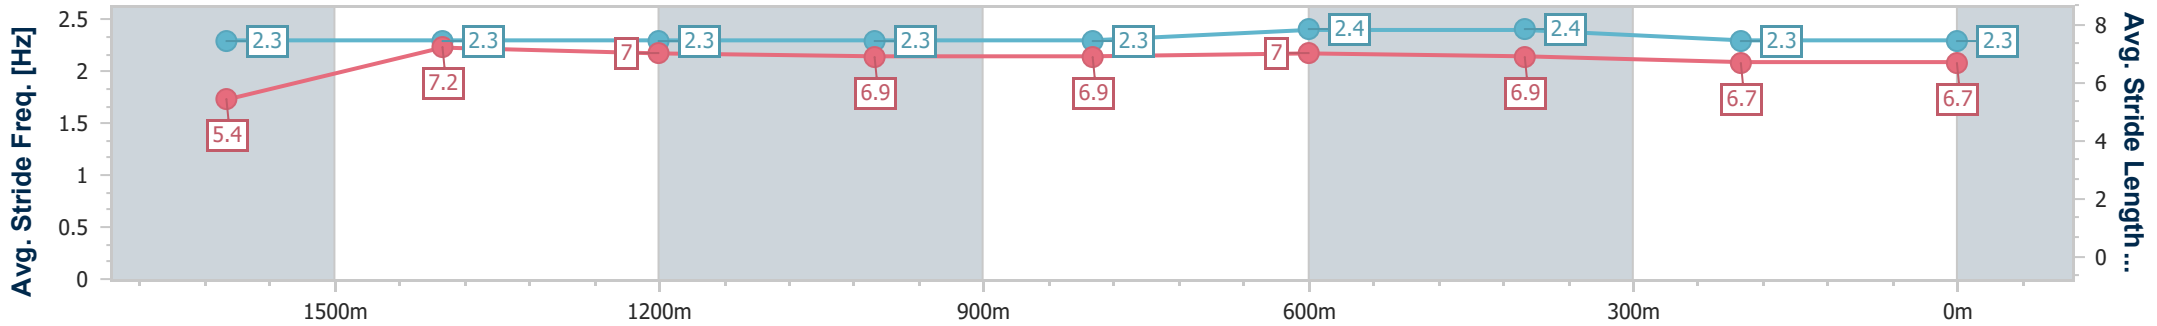

Toowoomba QLD Professional
 Race 6: WHOLESALE HORSEWEAR HOUSE BENCHMARK 62
 Handicap - 1890m
 08 July 2023 - 20:04

Track Rating: Good 4 , Weather: Fine, Rail Position: +3m Entire

Section	Overall	1600m	1400m	1200m	1000m	800m	600m	400m	200m
Section Times	2:03.38 [4] (0:23.44)	1:39.94 [4] (0:11.96)	1:27.98 [4] (0:12.45)	1:15.53 [3] (0:12.78)	1:02.75 [4] (0:12.63)	0:50.12 [4] (0:12.25)	0:37.87 [5] (0:12.19)	0:25.68 [5] (0:12.65)	0:13.03 [4] (0:13.03)
Average Speed [km/h]	44.4	60.3	58.5	56.6	57.5	59.1	59.5	57.0	55.2
Top Speed [km/h]	61.6	60.8	59.6	57.5	59.1	60.3	61.5	58.8	58.7
Avg. Dist. to Rail [m]	4.0	0.9	2.3	2.9	2.3	2.5	1.6	0.9	0.7
Avg. Stride Freq. [Hz]	2.2	2.2	2.2	2.2	2.2	2.3	2.3	2.3	2.2
Avg. Stride Length [m]	5.6	7.4	7.3	7.0	7.2	7.1	7.1	6.9	6.9

- [] Ranking at each section and finish
- .-.- No data available at this section
- NA No data available

Horse/Jockey Name	He's Viral
Final Rank	5
Fastest Section Time (Section)	0:11.97 (1600m)
Top Speed [km/h] (Section)	62.4 (Overall)
Race State	Finished

Toowoomba QLD Professional
 Race 6: WHOLESALE HORSEWEAR HOUSE BENCHMARK 62
 Handicap - 1890m
 08 July 2023 - 20:04

Track Rating: Good 4 , Weather: Fine, Rail Position: +3m Entire

Section	Overall	1600m	1400m	1200m	1000m	800m	600m	400m	200m
Section Times	2:03.61 [5] (0:23.18)	1:40.43 [2] (0:11.97)	1:28.46 [2] (0:12.55)	1:15.91 [2] (0:12.68)	1:03.23 [2] (0:12.66)	0:50.57 [2] (0:12.27)	0:38.30 [2] (0:12.29)	0:26.01 [3] (0:12.80)	0:13.21 [5] (0:13.21)
Average Speed [km/h]	44.7	60.3	58.2	56.9	57.2	58.9	59.2	56.2	54.4
Top Speed [km/h]	62.4	61.9	60.5	58.1	58.8	60.1	60.9	58.2	55.4
Avg. Dist. to Rail [m]	5.0	1.2	2.7	2.1	1.4	1.1	1.7	0.3	2.5
Avg. Stride Freq. [Hz]	2.3	2.3	2.3	2.3	2.3	2.4	2.4	2.3	2.3
Avg. Stride Length [m]	5.4	7.2	7.0	6.9	6.9	7.0	6.9	6.7	6.7