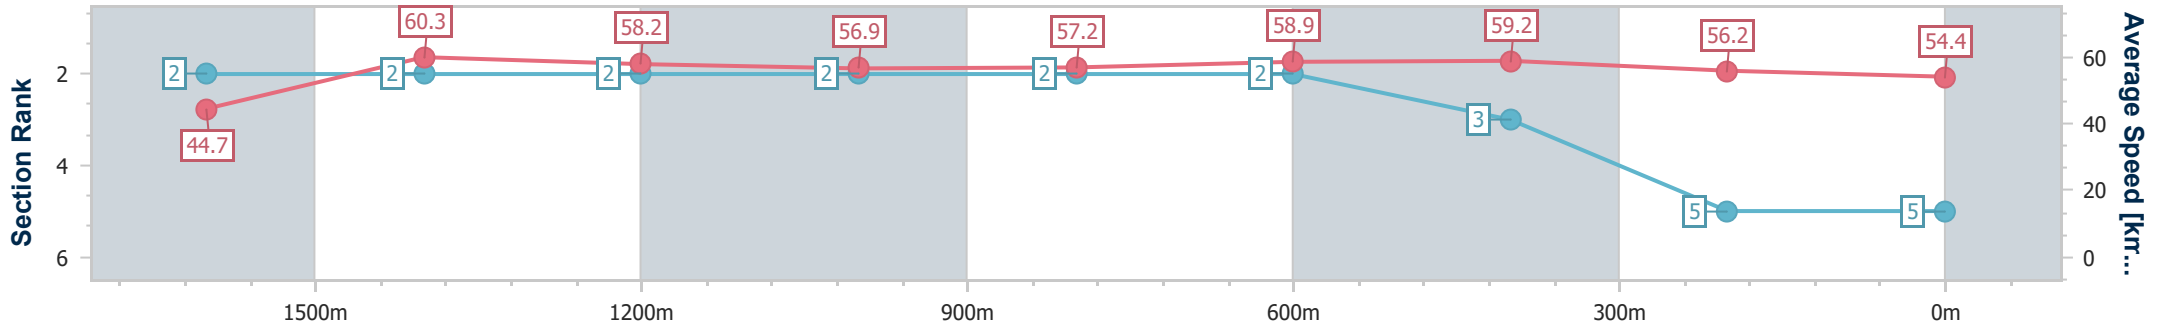

Toowoomba QLD Professional
 Race 6: WHOLESALE HORSEWEAR HOUSE BENCHMARK 62
 Handicap - 1890m
 08 July 2023 - 20:04

Track Rating: Good 4 , Weather: Fine, Rail Position: +3m Entire

Section	Overall	1600m	1400m	1200m	1000m	800m	600m	400m	200m
Section Times	2:03.38 [4] (0:23.44)	1:39.94 [4] (0:11.96)	1:27.98 [4] (0:12.45)	1:15.53 [3] (0:12.78)	1:02.75 [4] (0:12.63)	0:50.12 [4] (0:12.25)	0:37.87 [5] (0:12.19)	0:25.68 [5] (0:12.65)	0:13.03 [4] (0:13.03)
Average Speed [km/h]	44.4	60.3	58.5	56.6	57.5	59.1	59.5	57.0	55.2
Top Speed [km/h]	61.6	60.8	59.6	57.5	59.1	60.3	61.5	58.8	58.7
Avg. Dist. to Rail [m]	4.0	0.9	2.3	2.9	2.3	2.5	1.6	0.9	0.7
Avg. Stride Freq. [Hz]	2.2	2.2	2.2	2.2	2.2	2.3	2.3	2.3	2.2
Avg. Stride Length [m]	5.6	7.4	7.3	7.0	7.2	7.1	7.1	6.9	6.9

- [] Ranking at each section and finish
- .-.- No data available at this section
- NA No data available

Horse/Jockey Name	He's Viral
Final Rank	5
Fastest Section Time (Section)	0:11.97 (1600m)
Top Speed [km/h] (Section)	62.4 (Overall)
Race State	Finished

Toowoomba QLD Professional
 Race 6: WHOLESALE HORSEWEAR HOUSE BENCHMARK 62
 Handicap - 1890m
 08 July 2023 - 20:04

Track Rating: Good 4 , Weather: Fine, Rail Position: +3m Entire

Section	Overall	1600m	1400m	1200m	1000m	800m	600m	400m	200m
Section Times	2:03.61 [5] (0:23.18)	1:40.43 [2] (0:11.97)	1:28.46 [2] (0:12.55)	1:15.91 [2] (0:12.68)	1:03.23 [2] (0:12.66)	0:50.57 [2] (0:12.27)	0:38.30 [2] (0:12.29)	0:26.01 [3] (0:12.80)	0:13.21 [5] (0:13.21)
Average Speed [km/h]	44.7	60.3	58.2	56.9	57.2	58.9	59.2	56.2	54.4
Top Speed [km/h]	62.4	61.9	60.5	58.1	58.8	60.1	60.9	58.2	55.4
Avg. Dist. to Rail [m]	5.0	1.2	2.7	2.1	1.4	1.1	1.7	0.3	2.5
Avg. Stride Freq. [Hz]	2.3	2.3	2.3	2.3	2.3	2.4	2.4	2.3	2.3
Avg. Stride Length [m]	5.4	7.2	7.0	6.9	6.9	7.0	6.9	6.7	6.7