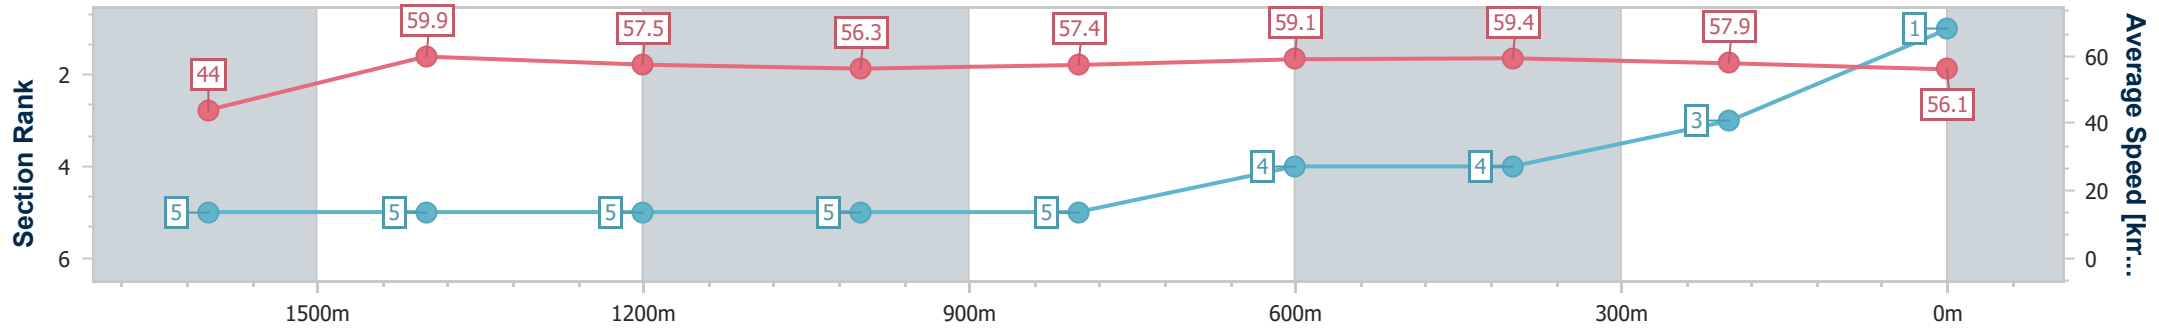

Horse/Jockey Name	Tea Leaves
Final Rank	1
Fastest Section Time (Section)	0:11.95 (1600m)
Top Speed [km/h] (Section)	61.4 (1600m)
Race State	Finished

Toowoomba QLD Professional
 Race 6: WHOLESALE HORSEWEAR HOUSE BENCHMARK 62
 Handicap - 1890m
 08 July 2023 - 20:04

Track Rating: Good 4 , Weather: Fine, Rail Position: +3m Entire

Section	Overall	1600m	1400m	1200m	1000m	800m	600m	400m	200m			
Section Times	2:02.90 [1] (0:23.47)	1:39.43 [5] (0:11.95)	1:27.48 [5] (0:12.52)	1:14.96 [5] (0:12.80)	1:02.16 [5] (0:12.57)	0:49.59 [5] (0:12.20)	0:37.39 [4] (0:12.14)	0:25.25 [4] (0:12.42)	0:12.83 [3] (0:12.83)			
Average Speed [km/h]	44.0	59.9	57.5	56.3	57.4	59.1	59.4	57.9	56.1			
Top Speed [km/h]	60.9	61.4	59.6	58.0	58.5	60.0	60.7	59.1	57.7			
Avg. Dist. to Rail [m]	6.4	1.1	0.6	0.9	0.7	0.5	0.3	0.4	0.4			
Avg. Stride Freq. [Hz]	2.2	2.2	2.1	2.1	2.1	2.2	2.2	2.2	2.2			
Avg. Stride Length [m]	5.6	7.6	7.5	7.3	7.4	7.4	7.3	7.1	7.1			