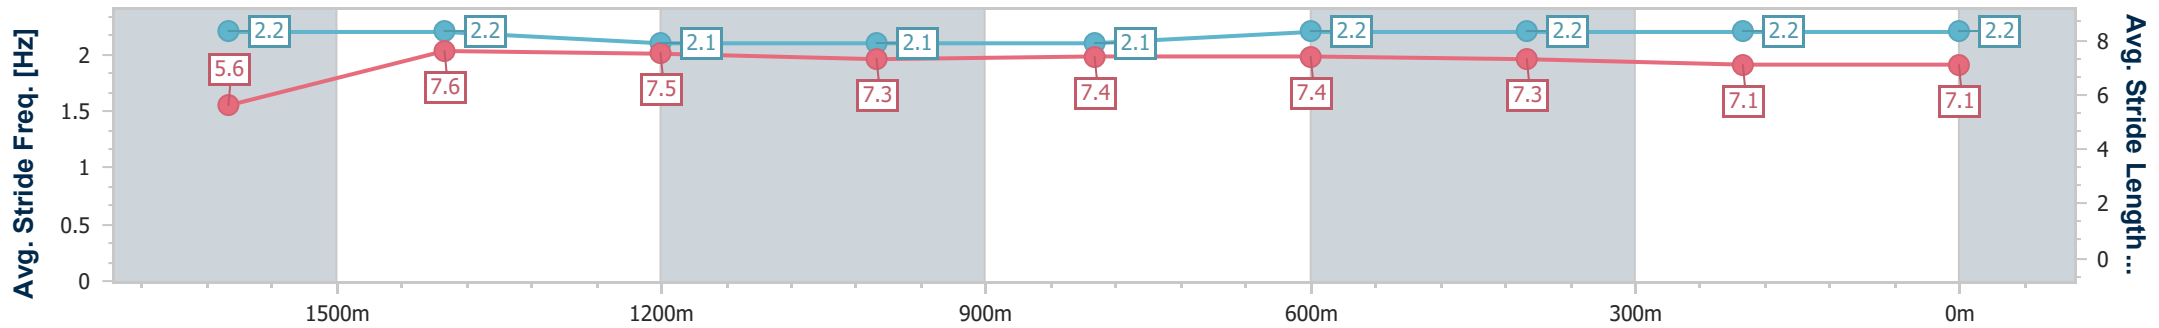

Horse/Jockey Name	Tea Leaves
Final Rank	1
Fastest Section Time (Section)	0:11.95 (1600m)
Top Speed [km/h] (Section)	61.4 (1600m)
Race State	Finished

Toowoomba QLD Professional
 Race 6: WHOLESALE HORSEWEAR HOUSE BENCHMARK 62
 Handicap - 1890m
 08 July 2023 - 20:04

Track Rating: Good 4 , Weather: Fine, Rail Position: +3m Entire

Section	Overall	1600m	1400m	1200m	1000m	800m	600m	400m	200m			
Section Times	2:02.90 [1] (0:23.47)	1:39.43 [5] (0:11.95)	1:27.48 [5] (0:12.52)	1:14.96 [5] (0:12.80)	1:02.16 [5] (0:12.57)	0:49.59 [5] (0:12.20)	0:37.39 [4] (0:12.14)	0:25.25 [4] (0:12.42)	0:12.83 [3] (0:12.83)			
Average Speed [km/h]	44.0	59.9	57.5	56.3	57.4	59.1	59.4	57.9	56.1			
Top Speed [km/h]	60.9	61.4	59.6	58.0	58.5	60.0	60.7	59.1	57.7			
Avg. Dist. to Rail [m]	6.4	1.1	0.6	0.9	0.7	0.5	0.3	0.4	0.4			
Avg. Stride Freq. [Hz]	2.2	2.2	2.1	2.1	2.1	2.2	2.2	2.2	2.2			
Avg. Stride Length [m]	5.6	7.6	7.5	7.3	7.4	7.4	7.3	7.1	7.1			