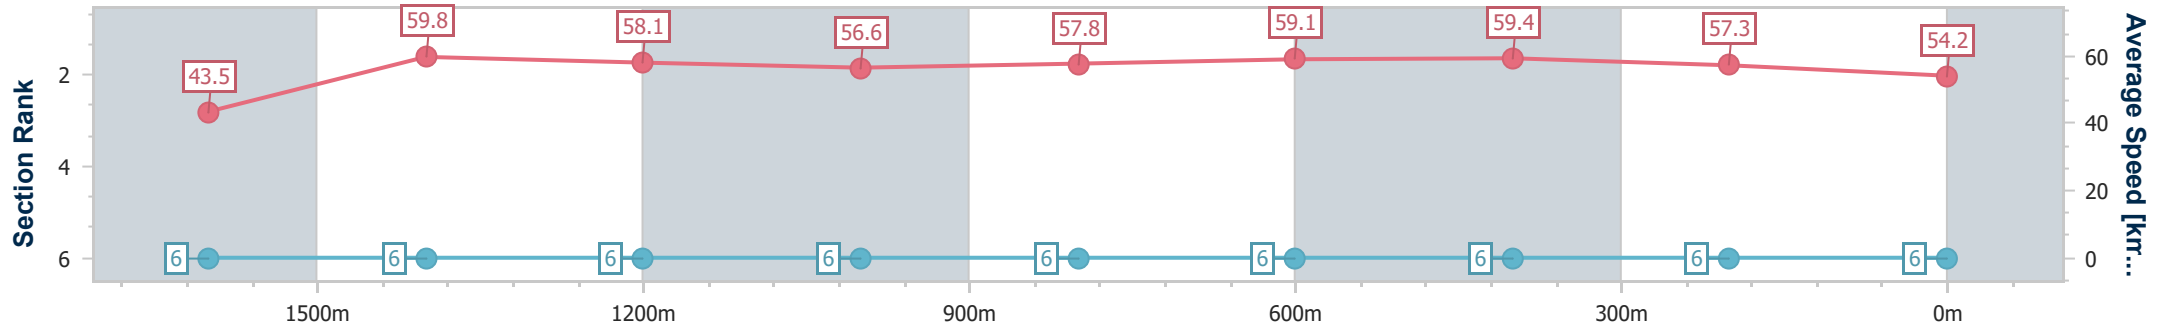

Toowoomba QLD Professional
 Race 6: WHOLESALE HORSEWEAR HOUSE BENCHMARK 62
 Handicap - 1890m
 08 July 2023 - 20:04

Track Rating: Good 4 , Weather: Fine, Rail Position: +3m Entire

Section	Overall	1600m	1400m	1200m	1000m	800m	600m	400m	200m
Section Times	2:03.61 [5] (0:23.18)	1:40.43 [2] (0:11.97)	1:28.46 [2] (0:12.55)	1:15.91 [2] (0:12.68)	1:03.23 [2] (0:12.66)	0:50.57 [2] (0:12.27)	0:38.30 [2] (0:12.29)	0:26.01 [3] (0:12.80)	0:13.21 [5] (0:13.21)
Average Speed [km/h]	44.7	60.3	58.2	56.9	57.2	58.9	59.2	56.2	54.4
Top Speed [km/h]	62.4	61.9	60.5	58.1	58.8	60.1	60.9	58.2	55.4
Avg. Dist. to Rail [m]	5.0	1.2	2.7	2.1	1.4	1.1	1.7	0.3	2.5
Avg. Stride Freq. [Hz]	2.3	2.3	2.3	2.3	2.3	2.4	2.4	2.3	2.3
Avg. Stride Length [m]	5.4	7.2	7.0	6.9	6.9	7.0	6.9	6.7	6.7

- [] Ranking at each section and finish
- .-.- No data available at this section
- NA No data available

Horse/Jockey Name	Mantinello
Final Rank	6
Fastest Section Time (Section)	0:11.99 (1600m)
Top Speed [km/h] (Section)	61.1 (Overall)
Race State	Finished

Toowoomba QLD Professional
 Race 6: WHOLESALE HORSEWEAR HOUSE BENCHMARK 62
 Handicap - 1890m
 08 July 2023 - 20:04

Track Rating: Good 4 , Weather: Fine, Rail Position: +3m Entire

Section	Overall	1600m	1400m	1200m	1000m	800m	600m	400m	200m
Section Times	2:03.69 [6] (0:23.80)	1:39.89 [6] (0:11.99)	1:27.90 [6] (0:12.35)	1:15.55 [6] (0:12.73)	1:02.82 [6] (0:12.45)	0:50.37 [6] (0:12.26)	0:38.11 [6] (0:12.18)	0:25.93 [6] (0:12.68)	0:13.25 [6] (0:13.25)
Average Speed [km/h]	43.5	59.8	58.1	56.6	57.8	59.1	59.4	57.3	54.2
Top Speed [km/h]	61.1	60.5	59.7	57.9	59.6	60.2	61.0	57.9	56.7
Avg. Dist. to Rail [m]	4.5	1.2	0.5	0.6	0.4	1.3	1.1	2.7	1.2
Avg. Stride Freq. [Hz]	2.2	2.2	2.2	2.1	2.2	2.2	2.3	2.2	2.2
Avg. Stride Length [m]	5.5	7.4	7.3	7.3	7.4	7.4	7.3	7.1	6.9

- [] Ranking at each section and finish
- .-.- No data available at this section
- NA No data available