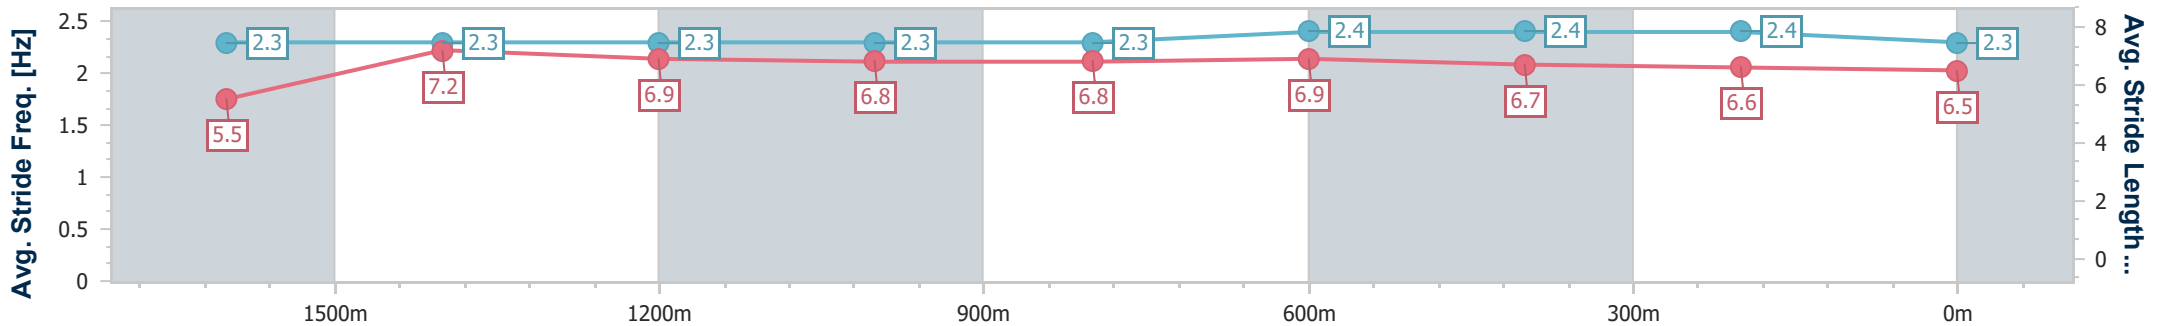

Toowoomba QLD Professional
 Race 6: WHOLESALE HORSEWEAR HOUSE BENCHMARK 62
 Handicap - 1890m
 08 July 2023 - 20:04

Track Rating: Good 4 , Weather: Fine, Rail Position: +3m Entire

Section	Overall	1600m	1400m	1200m	1000m	800m	600m	400m	200m
Section Times	2:02.96 [2] (0:23.22)	1:39.74 [3] (0:11.98)	1:27.76 [3] (0:12.65)	1:15.11 [3] (0:12.69)	1:02.42 [3] (0:12.56)	0:49.86 [3] (0:12.22)	0:37.64 [3] (0:12.04)	0:25.60 [1] (0:12.54)	0:13.06 [1] (0:13.06)
Average Speed [km/h]	44.5	60.1	57.3	56.7	57.6	59.0	59.4	57.1	55.1
Top Speed [km/h]	61.4	61.1	59.1	57.8	58.7	60.9	60.9	58.4	56.5
Avg. Dist. to Rail [m]	5.0	1.1	1.4	1.1	1.1	0.4	1.2	1.3	3.3
Avg. Stride Freq. [Hz]	2.2	2.1	2.1	2.1	2.2	2.2	2.4	2.3	2.3
Avg. Stride Length [m]	5.7	7.7	7.5	7.4	7.3	7.3	7.0	6.8	6.6

- [] Ranking at each section and finish
- .-.- No data available at this section
- NA No data available

Horse/Jockey Name	Springthorpe
Final Rank	3
Fastest Section Time (Section)	0:11.85 (1600m)
Top Speed [km/h] (Section)	65.7 (Overall)
Race State	Finished

Toowoomba QLD Professional
 Race 6: WHOLESALE HORSEWEAR HOUSE BENCHMARK 62
 Handicap - 1890m
 08 July 2023 - 20:04

Track Rating: Good 4 , Weather: Fine, Rail Position: +3m Entire

Section	Overall	1600m	1400m	1200m	1000m	800m	600m	400m	200m
Section Times	2:03.29 [3] (0:23.02)	1:40.27 [1] (0:11.85)	1:28.42 [1] (0:12.51)	1:15.91 [1] (0:12.76)	1:03.15 [1] (0:12.77)	0:50.38 [1] (0:12.31)	0:38.07 [1] (0:12.17)	0:25.90 [2] (0:12.51)	0:13.39 [2] (0:13.39)
Average Speed [km/h]	44.6	60.2	57.6	56.7	57.0	58.7	59.0	57.3	53.6
Top Speed [km/h]	65.7	61.1	60.1	57.6	58.2	60.1	61.1	58.0	55.8
Avg. Dist. to Rail [m]	6.2	2.4	1.3	3.2	3.3	1.1	0.3	2.3	5.4
Avg. Stride Freq. [Hz]	2.3	2.3	2.3	2.3	2.3	2.4	2.4	2.4	2.3
Avg. Stride Length [m]	5.5	7.2	6.9	6.8	6.8	6.9	6.7	6.6	6.5