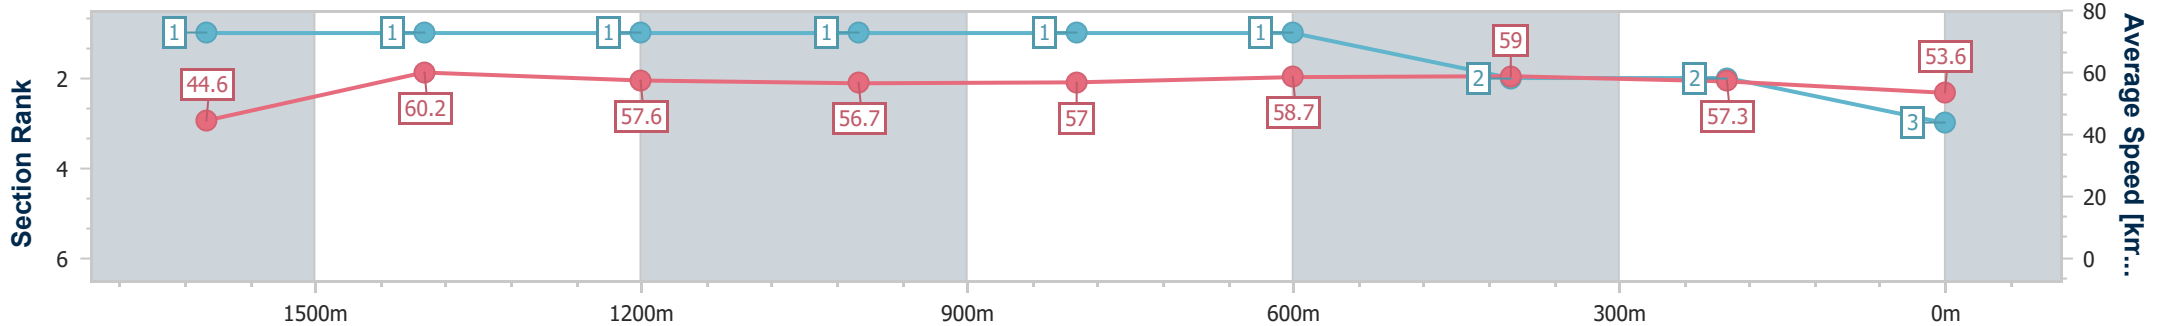

- [] Ranking at each section and finish
- .-.- No data available at this section
- NA No data available

Horse/Jockey Name	Springthorpe
Final Rank	3
Fastest Section Time (Section)	0:11.85 (1600m)
Top Speed [km/h] (Section)	65.7 (Overall)
Race State	Finished

Toowoomba QLD Professional
 Race 6: WHOLESALE HORSEWEAR HOUSE BENCHMARK 62
 Handicap - 1890m
 08 July 2023 - 20:04

Track Rating: Good 4 , Weather: Fine, Rail Position: +3m Entire

Section	Overall	1600m	1400m	1200m	1000m	800m	600m	400m	200m
Section Times	2:03.29 [3] (0:23.02)	1:40.27 [1] (0:11.85)	1:28.42 [1] (0:12.51)	1:15.91 [1] (0:12.76)	1:03.15 [1] (0:12.77)	0:50.38 [1] (0:12.31)	0:38.07 [1] (0:12.17)	0:25.90 [2] (0:12.51)	0:13.39 [2] (0:13.39)
Average Speed [km/h]	44.6	60.2	57.6	56.7	57.0	58.7	59.0	57.3	53.6
Top Speed [km/h]	65.7	61.1	60.1	57.6	58.2	60.1	61.1	58.0	55.8
Avg. Dist. to Rail [m]	6.2	2.4	1.3	3.2	3.3	1.1	0.3	2.3	5.4
Avg. Stride Freq. [Hz]	2.3	2.3	2.3	2.3	2.3	2.4	2.4	2.4	2.3
Avg. Stride Length [m]	5.5	7.2	6.9	6.8	6.8	6.9	6.7	6.6	6.5