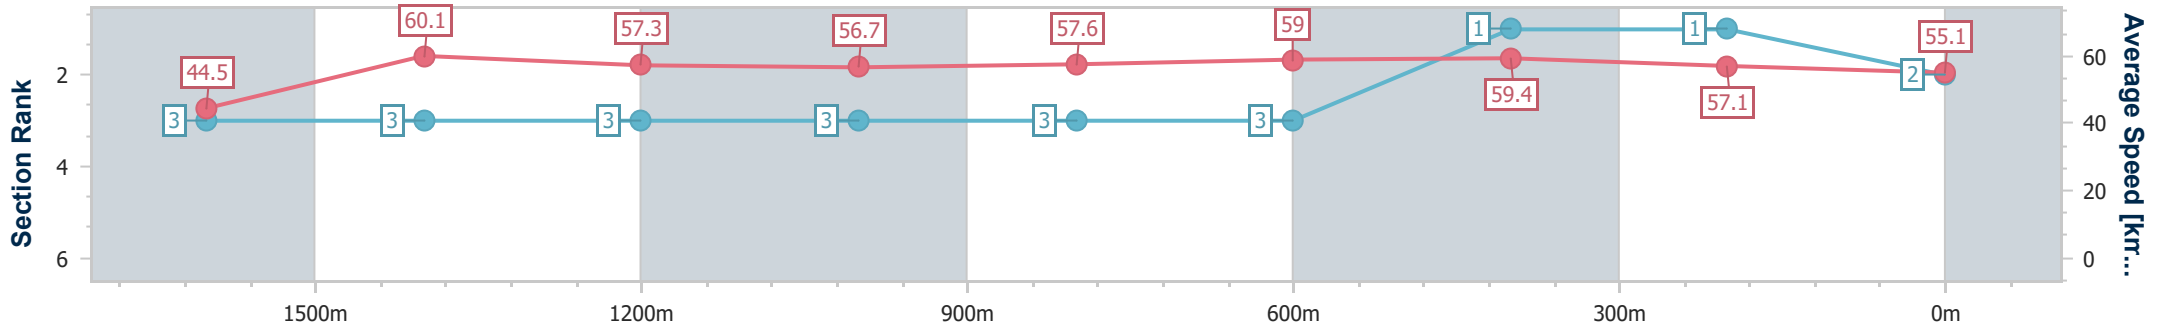

Track Rating: Good 4 , Weather: Fine, Rail Position: +3m Entire

Section	Overall	1600m	1400m	1200m	1000m	800m	600m	400m	200m			
Section Times	2:02.90 [1] (0:23.47)	1:39.43 [5] (0:11.95)	1:27.48 [5] (0:12.52)	1:14.96 [5] (0:12.80)	1:02.16 [5] (0:12.57)	0:49.59 [5] (0:12.20)	0:37.39 [4] (0:12.14)	0:25.25 [4] (0:12.42)	0:12.83 [3] (0:12.83)			
Average Speed [km/h]	44.0	59.9	57.5	56.3	57.4	59.1	59.4	57.9	56.1			
Top Speed [km/h]	60.9	61.4	59.6	58.0	58.5	60.0	60.7	59.1	57.7			
Avg. Dist. to Rail [m]	6.4	1.1	0.6	0.9	0.7	0.5	0.3	0.4	0.4			
Avg. Stride Freq. [Hz]	2.2	2.2	2.1	2.1	2.1	2.2	2.2	2.2	2.2			
Avg. Stride Length [m]	5.6	7.6	7.5	7.3	7.4	7.4	7.3	7.1	7.1			

Toowoomba QLD Professional
 Race 6: WHOLESALE HORSEWEAR HOUSE BENCHMARK 62
 Handicap - 1890m
 08 July 2023 - 20:04

Track Rating: Good 4 , Weather: Fine, Rail Position: +3m Entire

Section	Overall	1600m	1400m	1200m	1000m	800m	600m	400m	200m
Section Times	2:02.96 [2] (0:23.22)	1:39.74 [3] (0:11.98)	1:27.76 [3] (0:12.65)	1:15.11 [3] (0:12.69)	1:02.42 [3] (0:12.56)	0:49.86 [3] (0:12.22)	0:37.64 [3] (0:12.04)	0:25.60 [1] (0:12.54)	0:13.06 [1] (0:13.06)
Average Speed [km/h]	44.5	60.1	57.3	56.7	57.6	59.0	59.4	57.1	55.1
Top Speed [km/h]	61.4	61.1	59.1	57.8	58.7	60.9	60.9	58.4	56.5
Avg. Dist. to Rail [m]	5.0	1.1	1.4	1.1	1.1	0.4	1.2	1.3	3.3
Avg. Stride Freq. [Hz]	2.2	2.1	2.1	2.1	2.2	2.2	2.4	2.3	2.3
Avg. Stride Length [m]	5.7	7.7	7.5	7.4	7.3	7.3	7.0	6.8	6.6