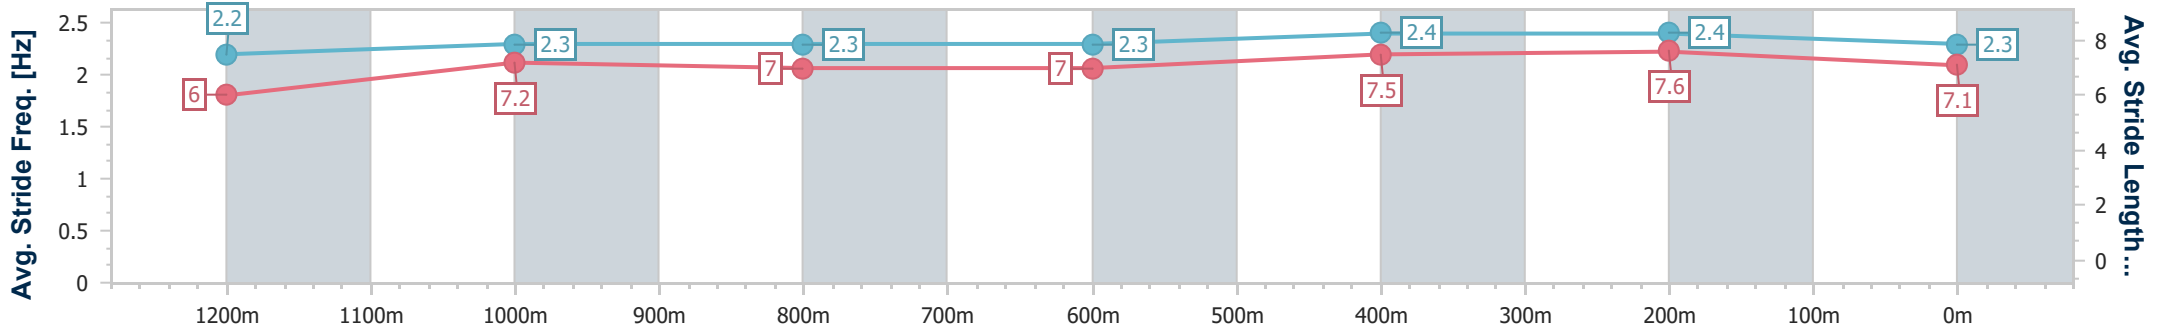

Horse/Jockey Name	Zoukina
Final Rank	6
Fastest Section Time (Section)	0:11.00 (400m)
Top Speed [km/h] (Section)	67.4 (400m)
Race State	Finished

Eagle Farm QLD Professional
Race 3: COUNTRY MUSIC RACEDAY 9 SEPTEMBER Class 5
Handicap - 1400m
16 August 2023 - 13:44
Track Rating: Good 4, Weather: Fine, Rail Position: +9m Entire Course

BRISBANE
RACING CLUB

Section	Overall	1200m	1000m	800m	600m	400m	200m
Section Times	1:25.13 [6] (0:14.85)	1:10.28 [7] (0:11.67)	0:58.61 [7] (0:12.15)	0:46.46 [8] (0:12.07)	0:34.39 [8] (0:11.28)	0:23.11 [7] (0:11.00)	0:12.11 [6] (0:12.11)
Average Speed [km/h]	48.6	61.9	59.7	59.9	64.5	65.4	59.5
Top Speed [km/h]	62.4	62.9	61.5	61.8	67.0	67.4	62.3
Avg. Dist. to Rail [m]	4.3	2.2	1.7	1.1	2.3	6.6	6.8
Avg. Stride Freq. [Hz]	2.2	2.3	2.3	2.3	2.4	2.4	2.3
Avg. Stride Length [m]	6.0	7.2	7.0	7.0	7.5	7.6	7.1

- [ ] Ranking at each section and finish
- -.-.- No data available at this section
- NA No data available