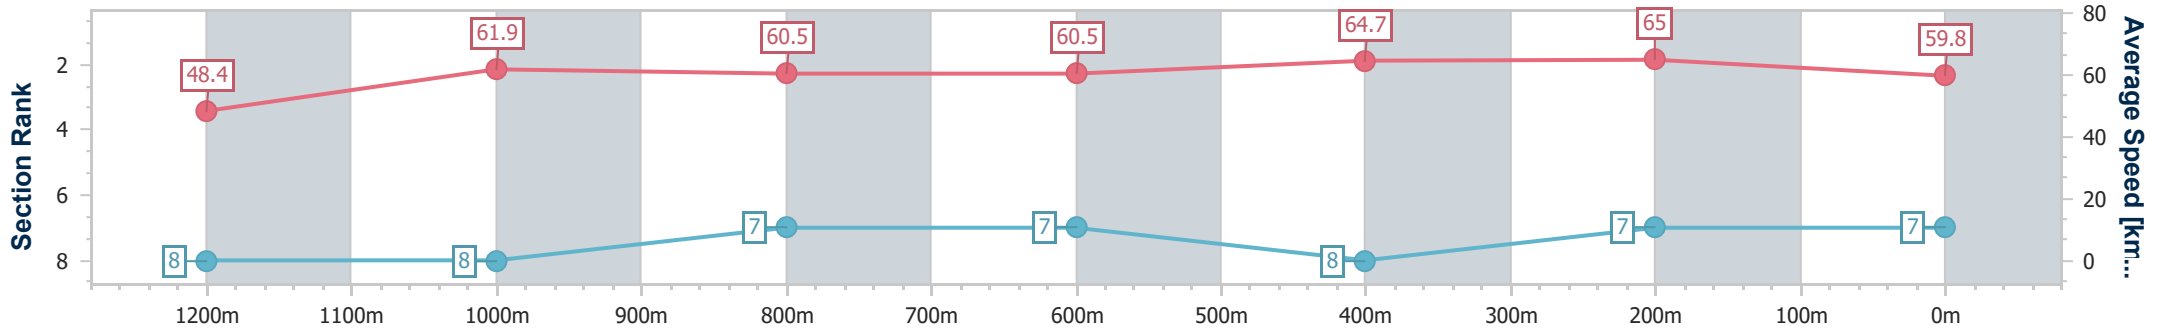

Horse/Jockey Name	Confessed
Final Rank	7
Fastest Section Time (Section)	0:11.06 (400m)
Top Speed [km/h] (Section)	66.5 (600m)
Race State	Finished

Eagle Farm QLD Professional
Race 3: COUNTRY MUSIC RACEDAY 9 SEPTEMBER Class 5
Handicap - 1400m
16 August 2023 - 13:44
Track Rating: Good 4, Weather: Fine, Rail Position: +9m Entire Course

BRISBANE
RACING CLUB

Section	Overall	1200m	1000m	800m	600m	400m	200m
Section Times	1:25.14 [7] (0:14.91)	1:10.23 [8] (0:11.68)	0:58.55 [8] (0:12.04)	0:46.51 [7] (0:12.06)	0:34.45 [7] (0:11.34)	0:23.11 [8] (0:11.06)	0:12.05 [7] (0:12.05)
Average Speed [km/h]	48.4	61.9	60.5	60.5	64.7	65.0	59.8
Top Speed [km/h]	61.7	63.6	62.6	62.1	66.5	66.4	62.9
Avg. Dist. to Rail [m]	5.2	3.1	2.7	2.8	4.1	6.5	6.1
Avg. Stride Freq. [Hz]	2.2	2.4	2.3	2.3	2.5	2.5	2.4
Avg. Stride Length [m]	6.0	7.2	7.2	7.3	7.2	7.2	7.0

- [ ] Ranking at each section and finish
- -.-.- No data available at this section
- NA No data available