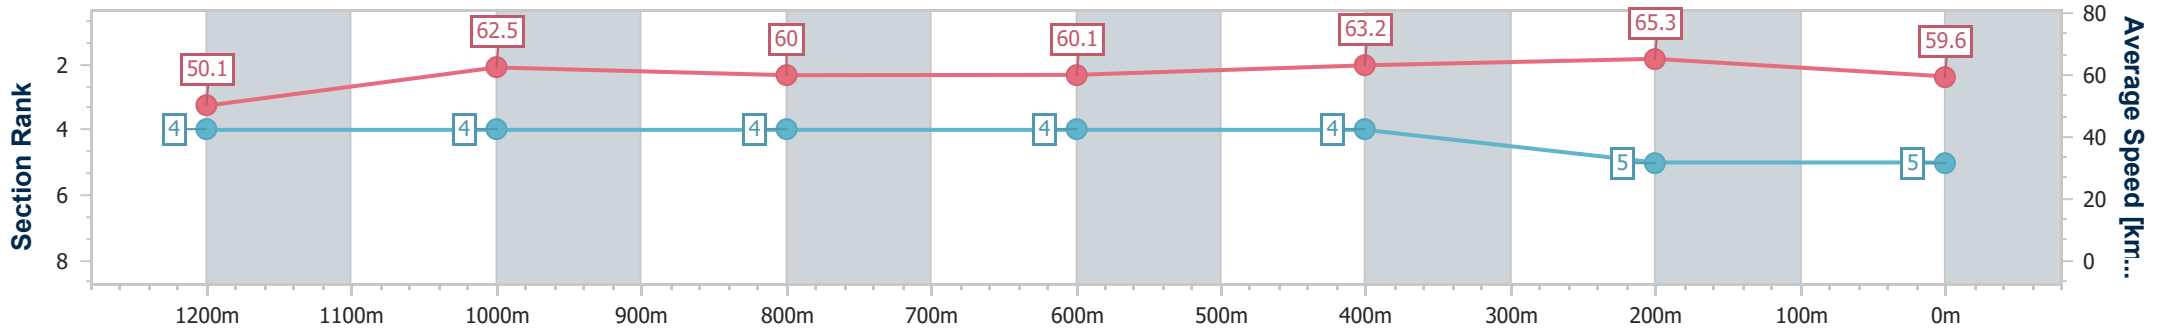

Horse/Jockey Name	Rose Of Duporth
Final Rank	5
Fastest Section Time (Section)	0:11.03 (400m)
Top Speed [km/h] (Section)	67.0 (400m)
Race State	Finished

Eagle Farm QLD Professional
Race 3: COUNTRY MUSIC RACEDAY 9 SEPTEMBER Class 5
Handicap - 1400m
16 August 2023 - 13:44
Track Rating: Good 4, Weather: Fine, Rail Position: +9m Entire Course

BRISBANE
RACING CLUB

Section	Overall	1200m	1000m	800m	600m	400m	200m							
Section Times	1:24.91 [5] (0:14.42)	1:10.49 [4] (0:11.55)	0:58.94 [4] (0:12.16)	0:46.78 [4] (0:12.15)	0:34.63 [4] (0:11.52)	0:23.11 [4] (0:11.03)	0:12.08 [5] (0:12.08)							
Average Speed [km/h]	50.1	62.5	60.0	60.1	63.2	65.3	59.6							
Top Speed [km/h]	61.3	64.1	61.4	61.6	66.8	67.0	62.4							
Avg. Dist. to Rail [m]	1.8	2.8	3.0	3.0	2.1	5.2	3.8							
Avg. Stride Freq. [Hz]	2.2	2.4	2.3	2.3	2.4	2.5	2.3							
Avg. Stride Length [m]	6.2	7.4	7.3	7.3	7.3	7.2	7.1							

- [ ] Ranking at each section and finish
- -.-.- No data available at this section
- NA No data available