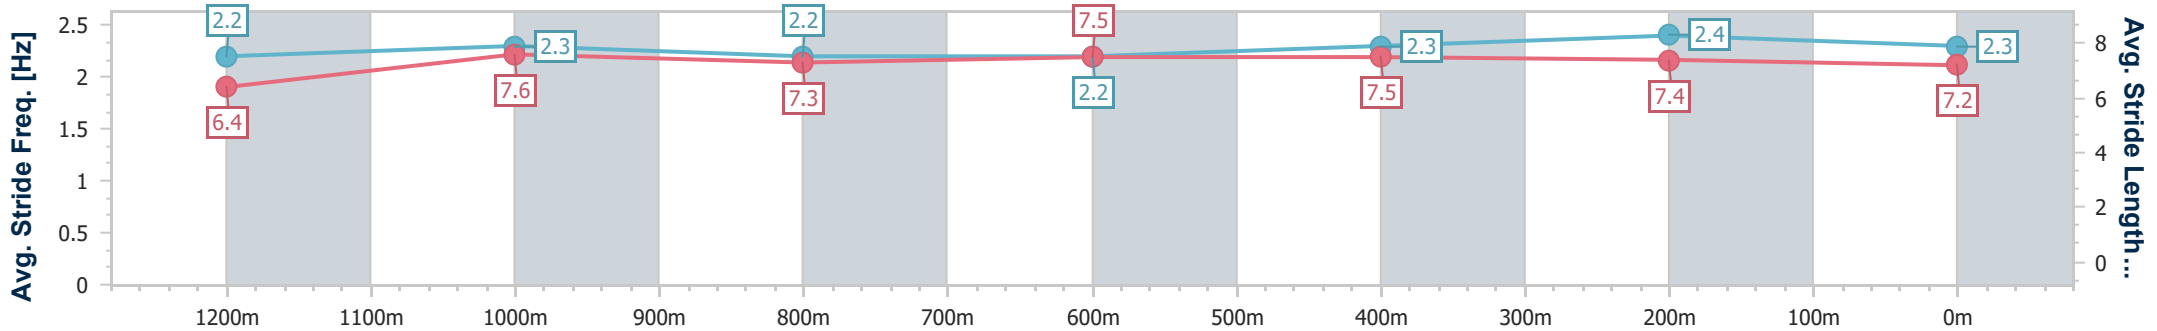

Horse/Jockey Name	Winston Smurfhill
Final Rank	1
Fastest Section Time (Section)	0:11.07 (400m)
Top Speed [km/h] (Section)	66.0 (400m)
Race State	Finished

Eagle Farm QLD Professional
Race 3: COUNTRY MUSIC RACEDAY 9 SEPTEMBER Class 5
Handicap - 1400m
16 August 2023 - 13:44
Track Rating: Good 4, Weather: Fine, Rail Position: +9m Entire Course

BRISBANE
RACING CLUB

Section	Overall	1200m	1000m	800m	600m	400m	200m
Section Times	1:24.31 [1] (0:13.84)	1:10.47 [1] (0:11.57)	0:58.90 [1] (0:12.26)	0:46.64 [1] (0:12.19)	0:34.45 [1] (0:11.55)	0:22.90 [1] (0:11.07)	0:11.83 [1] (0:11.83)
Average Speed [km/h]	52.1	62.2	59.4	59.9	62.4	65.1	60.9
Top Speed [km/h]	63.4	63.3	60.8	60.5	65.2	66.0	64.2
Avg. Dist. to Rail [m]	2.6	1.0	2.6	3.0	0.6	0.4	0.6
Avg. Stride Freq. [Hz]	2.2	2.3	2.2	2.2	2.3	2.4	2.3
Avg. Stride Length [m]	6.4	7.6	7.3	7.5	7.5	7.4	7.2

- [ ] Ranking at each section and finish
- -.-.- No data available at this section
- NA No data available