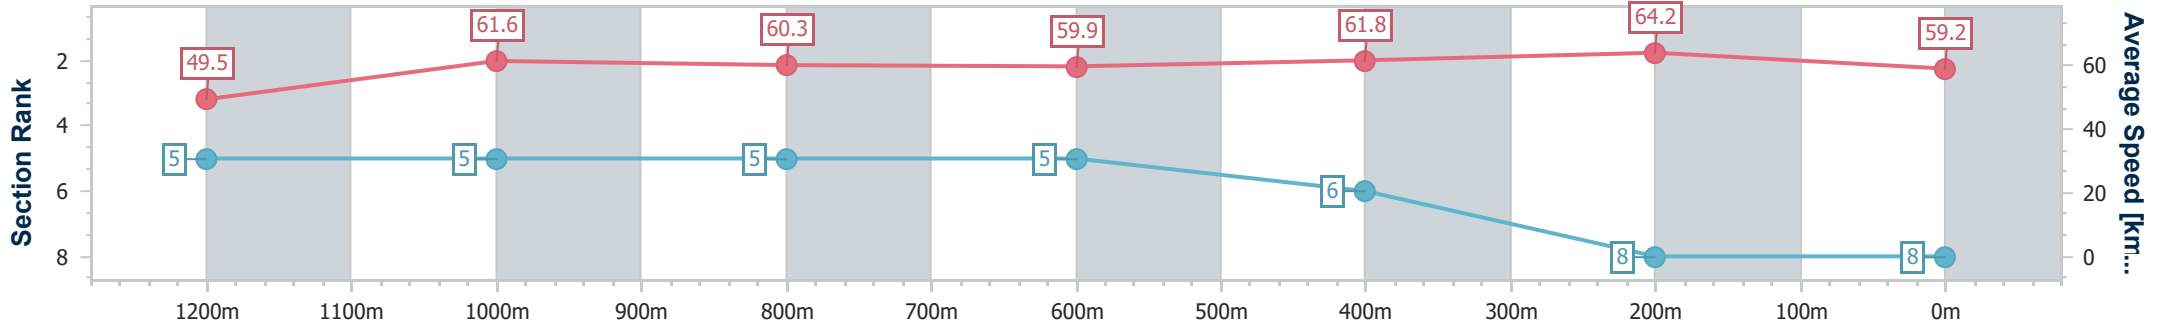

Horse/Jockey Name	Dream Song
Final Rank	8
Fastest Section Time (Section)	0:11.22 (400m)
Top Speed [km/h] (Section)	65.4 (400m)
Race State	Finished

Eagle Farm QLD Professional
Race 3: COUNTRY MUSIC RACEDAY 9 SEPTEMBER Class 5
Handicap - 1400m
16 August 2023 - 13:44
Track Rating: Good 4, Weather: Fine, Rail Position: +9m Entire Course

BRISBANE
RACING CLUB

Section	Overall	1200m	1000m	800m	600m	400m	200m
Section Times	1:25.36 [8] (0:14.57)	1:10.79 [5] (0:11.70)	0:59.09 [5] (0:11.99)	0:47.10 [5] (0:12.08)	0:35.02 [5] (0:11.64)	0:23.38 [6] (0:11.22)	0:12.16 [8] (0:12.16)
Average Speed [km/h]	49.5	61.6	60.3	59.9	61.8	64.2	59.2
Top Speed [km/h]	62.1	62.7	61.6	61.3	65.2	65.4	62.6
Avg. Dist. to Rail [m]	2.6	1.9	0.7	0.7	0.6	1.1	1.3
Avg. Stride Freq. [Hz]	2.3	2.4	2.4	2.4	2.5	2.6	2.5
Avg. Stride Length [m]	6.0	7.0	7.0	7.1	6.9	7.0	6.7

- [ ] Ranking at each section and finish
- -.-.- No data available at this section
- NA No data available