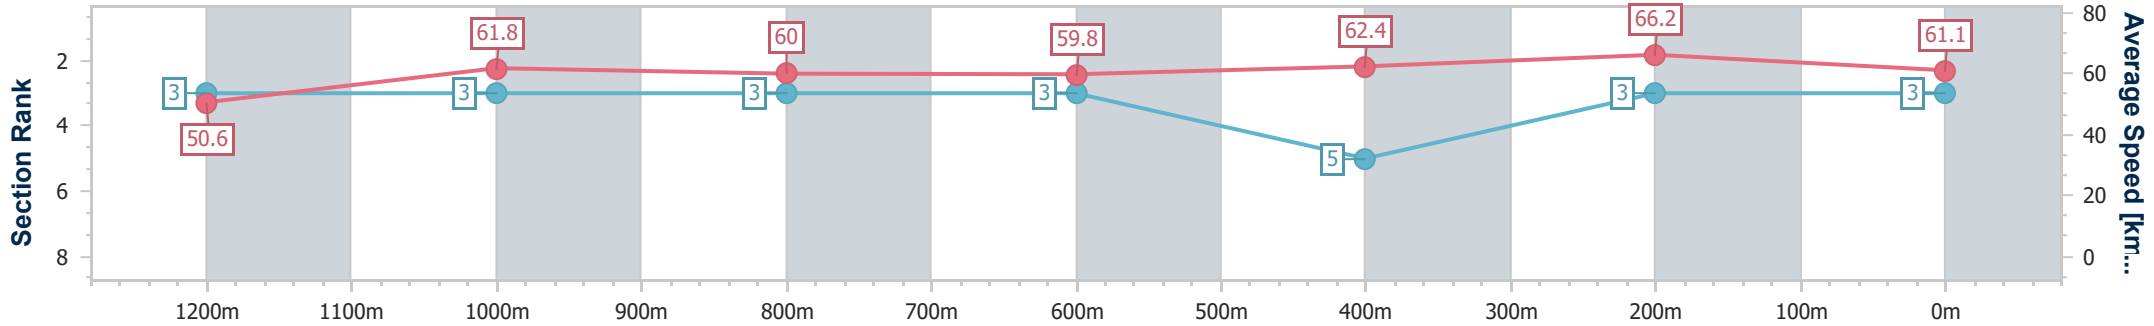

Horse/Jockey Name	Fastconi
Final Rank	3
Fastest Section Time (Section)	0:10.86 (400m)
Top Speed [km/h] (Section)	67.6 (400m)
Race State	Finished

Eagle Farm QLD Professional
Race 3: COUNTRY MUSIC RACEDAY 9 SEPTEMBER Class 5
Handicap - 1400m
16 August 2023 - 13:44
Track Rating: Good 4, Weather: Fine, Rail Position: +9m Entire Course

BRISBANE
RACING CLUB

Section	Overall	1200m	1000m	800m	600m	400m	200m
Section Times	1:24.45 [3] (0:14.25)	1:10.20 [3] (0:11.64)	0:58.56 [3] (0:12.09)	0:46.47 [3] (0:12.19)	0:34.28 [3] (0:11.64)	0:22.64 [5] (0:10.86)	0:11.78 [3] (0:11.78)
Average Speed [km/h]	50.6	61.8	60.0	59.8	62.4	66.2	61.1
Top Speed [km/h]	63.2	63.6	61.0	60.5	66.2	67.6	65.9
Avg. Dist. to Rail [m]	1.2	1.0	1.6	2.5	1.6	3.2	3.7
Avg. Stride Freq. [Hz]	2.2	2.2	2.2	2.2	2.3	2.4	2.4
Avg. Stride Length [m]	6.4	7.7	7.6	7.6	7.6	7.5	7.1

- [ ] Ranking at each section and finish
- -.-.- No data available at this section
- NA No data available