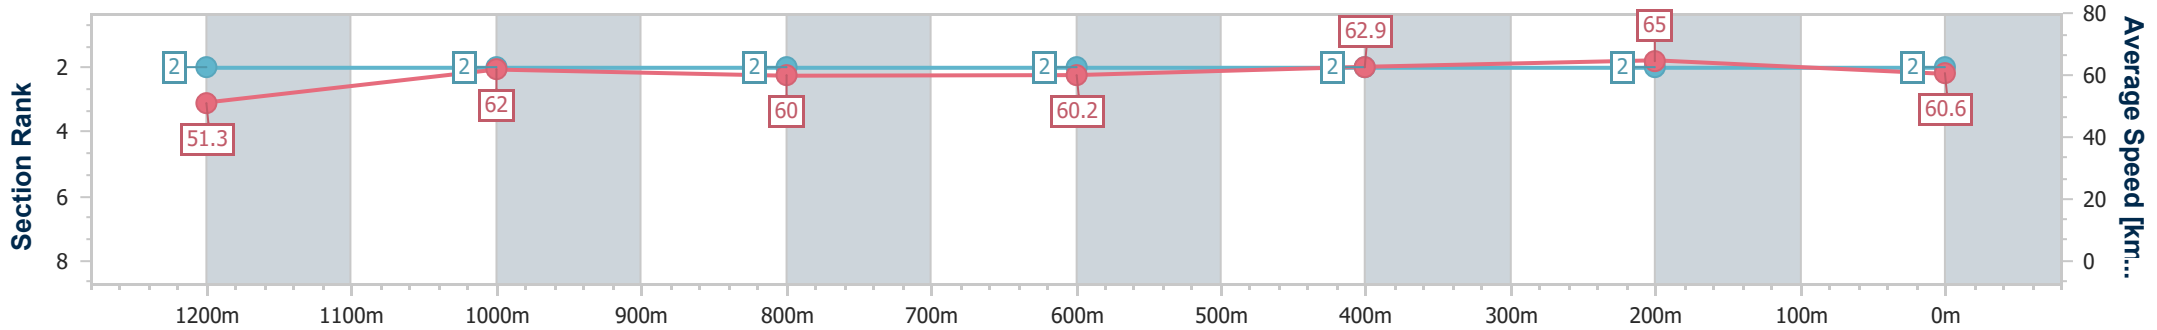

Horse/Jockey Name	Hype
Final Rank	2
Fastest Section Time (Section)	0:11.08 (400m)
Top Speed [km/h] (Section)	66.1 (400m)
Race State	Finished

Eagle Farm QLD Professional
Race 3: COUNTRY MUSIC RACEDAY 9 SEPTEMBER Class 5
Handicap - 1400m
16 August 2023 - 13:44
Track Rating: Good 4, Weather: Fine, Rail Position: +9m Entire Course

BRISBANE
RACING CLUB

Section	Overall	1200m	1000m	800m	600m	400m	200m
Section Times	1:24.41 [2] (0:14.08)	1:10.33 [2] (0:11.64)	0:58.69 [2] (0:12.16)	0:46.53 [2] (0:12.08)	0:34.45 [2] (0:11.49)	0:22.96 [2] (0:11.08)	0:11.88 [2] (0:11.88)
Average Speed [km/h]	51.3	62.0	60.0	60.2	62.9	65.0	60.6
Top Speed [km/h]	64.5	64.4	60.4	60.8	65.7	66.1	63.6
Avg. Dist. to Rail [m]	3.4	3.0	2.5	2.0	1.3	2.3	3.0
Avg. Stride Freq. [Hz]	2.3	2.3	2.3	2.3	2.4	2.4	2.3
Avg. Stride Length [m]	6.2	7.1	7.1	7.2	7.2	7.3	7.2

- [ ] Ranking at each section and finish
- -.-.- No data available at this section
- NA No data available