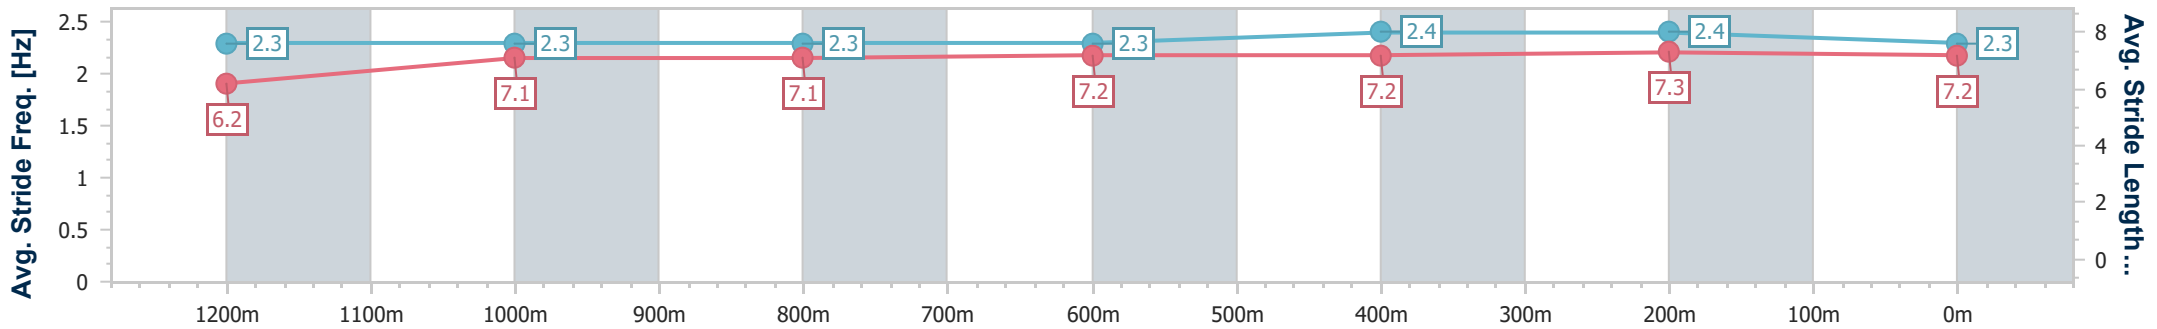

Horse/Jockey Name	Hype
Final Rank	2
Fastest Section Time (Section)	0:11.08 (400m)
Top Speed [km/h] (Section)	66.1 (400m)
Race State	Finished

Eagle Farm QLD Professional
Race 3: COUNTRY MUSIC RACEDAY 9 SEPTEMBER Class 5
Handicap - 1400m
16 August 2023 - 13:44
Track Rating: Good 4, Weather: Fine, Rail Position: +9m Entire Course

BRISBANE
RACING CLUB

Section	Overall	1200m	1000m	800m	600m	400m	200m
Section Times	1:24.41 [2] (0:14.08)	1:10.33 [2] (0:11.64)	0:58.69 [2] (0:12.16)	0:46.53 [2] (0:12.08)	0:34.45 [2] (0:11.49)	0:22.96 [2] (0:11.08)	0:11.88 [2] (0:11.88)
Average Speed [km/h]	51.3	62.0	60.0	60.2	62.9	65.0	60.6
Top Speed [km/h]	64.5	64.4	60.4	60.8	65.7	66.1	63.6
Avg. Dist. to Rail [m]	3.4	3.0	2.5	2.0	1.3	2.3	3.0
Avg. Stride Freq. [Hz]	2.3	2.3	2.3	2.3	2.4	2.4	2.3
Avg. Stride Length [m]	6.2	7.1	7.1	7.2	7.2	7.3	7.2

- [ ] Ranking at each section and finish
- -.-.- No data available at this section
- NA No data available