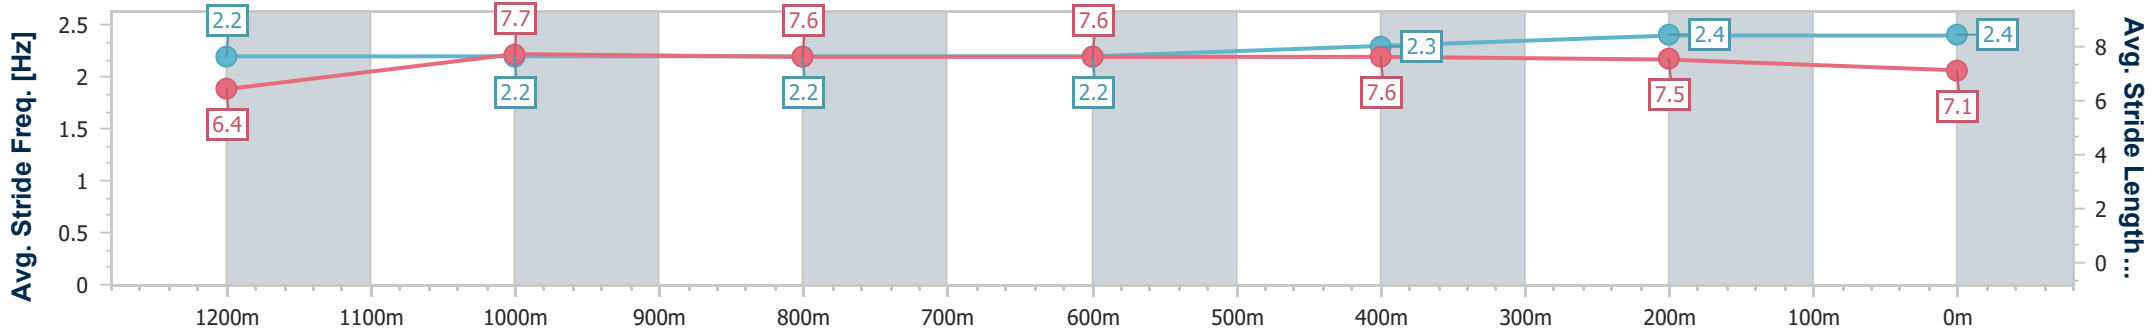

Horse/Jockey Name	Fastconi
Final Rank	3
Fastest Section Time (Section)	0:10.86 (400m)
Top Speed [km/h] (Section)	67.6 (400m)
Race State	Finished

Eagle Farm QLD Professional
Race 3: COUNTRY MUSIC RACEDAY 9 SEPTEMBER Class 5
Handicap - 1400m
16 August 2023 - 13:44
Track Rating: Good 4, Weather: Fine, Rail Position: +9m Entire Course

BRISBANE
RACING CLUB

Section	Overall	1200m	1000m	800m	600m	400m	200m
Section Times	1:24.45 [3] (0:14.25)	1:10.20 [3] (0:11.64)	0:58.56 [3] (0:12.09)	0:46.47 [3] (0:12.19)	0:34.28 [3] (0:11.64)	0:22.64 [5] (0:10.86)	0:11.78 [3] (0:11.78)
Average Speed [km/h]	50.6	61.8	60.0	59.8	62.4	66.2	61.1
Top Speed [km/h]	63.2	63.6	61.0	60.5	66.2	67.6	65.9
Avg. Dist. to Rail [m]	1.2	1.0	1.6	2.5	1.6	3.2	3.7
Avg. Stride Freq. [Hz]	2.2	2.2	2.2	2.2	2.3	2.4	2.4
Avg. Stride Length [m]	6.4	7.7	7.6	7.6	7.6	7.5	7.1

- [ ] Ranking at each section and finish
- -.-.- No data available at this section
- NA No data available