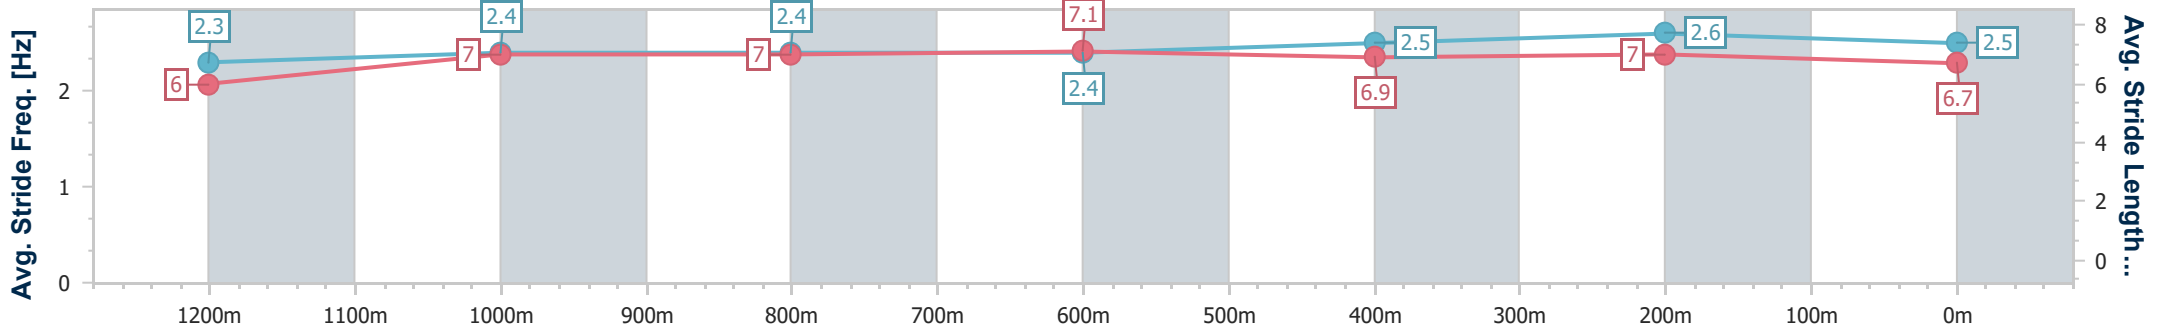

Horse/Jockey Name	Dream Song
Final Rank	8
Fastest Section Time (Section)	0:11.22 (400m)
Top Speed [km/h] (Section)	65.4 (400m)
Race State	Finished

Eagle Farm QLD Professional
Race 3: COUNTRY MUSIC RACEDAY 9 SEPTEMBER Class 5
Handicap - 1400m
16 August 2023 - 13:44
Track Rating: Good 4, Weather: Fine, Rail Position: +9m Entire Course

BRISBANE
RACING CLUB

Section	Overall	1200m	1000m	800m	600m	400m	200m
Section Times	1:25.36 [8] (0:14.57)	1:10.79 [5] (0:11.70)	0:59.09 [5] (0:11.99)	0:47.10 [5] (0:12.08)	0:35.02 [5] (0:11.64)	0:23.38 [6] (0:11.22)	0:12.16 [8] (0:12.16)
Average Speed [km/h]	49.5	61.6	60.3	59.9	61.8	64.2	59.2
Top Speed [km/h]	62.1	62.7	61.6	61.3	65.2	65.4	62.6
Avg. Dist. to Rail [m]	2.6	1.9	0.7	0.7	0.6	1.1	1.3
Avg. Stride Freq. [Hz]	2.3	2.4	2.4	2.4	2.5	2.6	2.5
Avg. Stride Length [m]	6.0	7.0	7.0	7.1	6.9	7.0	6.7

- [ ] Ranking at each section and finish
- -.-.- No data available at this section
- NA No data available