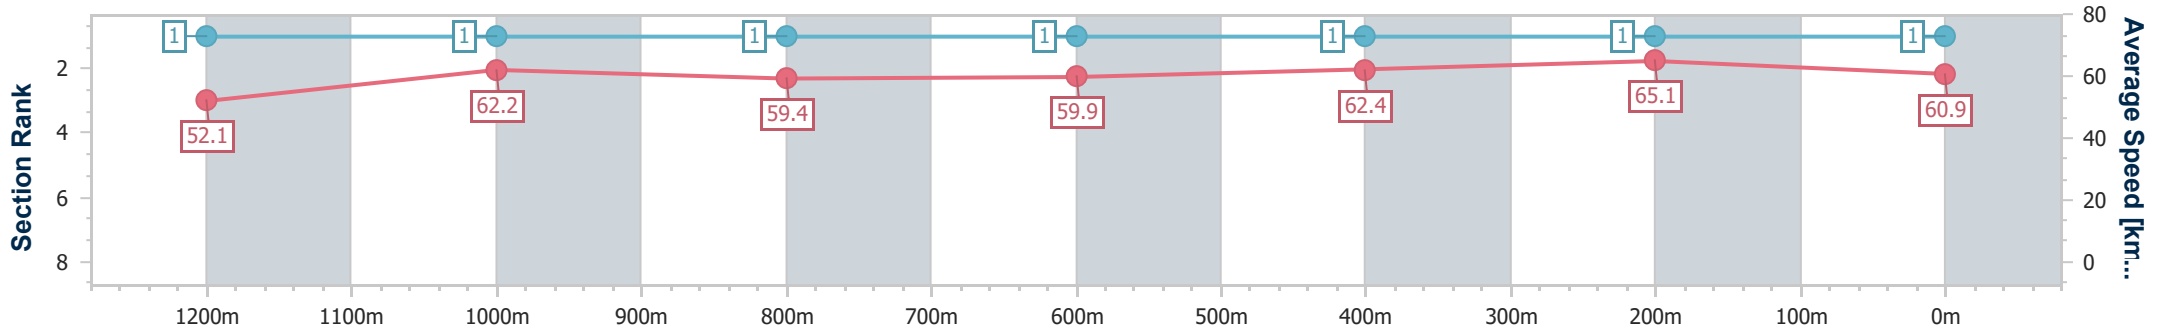

Horse/Jockey Name	Winston Smurfhill
Final Rank	1
Fastest Section Time (Section)	0:11.07 (400m)
Top Speed [km/h] (Section)	66.0 (400m)
Race State	Finished

Eagle Farm QLD Professional
Race 3: COUNTRY MUSIC RACEDAY 9 SEPTEMBER Class 5
Handicap - 1400m
16 August 2023 - 13:44
Track Rating: Good 4, Weather: Fine, Rail Position: +9m Entire Course

BRISBANE
RACING CLUB

Section	Overall	1200m	1000m	800m	600m	400m	200m
Section Times	1:24.31 [1] (0:13.84)	1:10.47 [1] (0:11.57)	0:58.90 [1] (0:12.26)	0:46.64 [1] (0:12.19)	0:34.45 [1] (0:11.55)	0:22.90 [1] (0:11.07)	0:11.83 [1] (0:11.83)
Average Speed [km/h]	52.1	62.2	59.4	59.9	62.4	65.1	60.9
Top Speed [km/h]	63.4	63.3	60.8	60.5	65.2	66.0	64.2
Avg. Dist. to Rail [m]	2.6	1.0	2.6	3.0	0.6	0.4	0.6
Avg. Stride Freq. [Hz]	2.2	2.3	2.2	2.2	2.3	2.4	2.3
Avg. Stride Length [m]	6.4	7.6	7.3	7.5	7.5	7.4	7.2

- [ ] Ranking at each section and finish
- -.-.- No data available at this section
- NA No data available