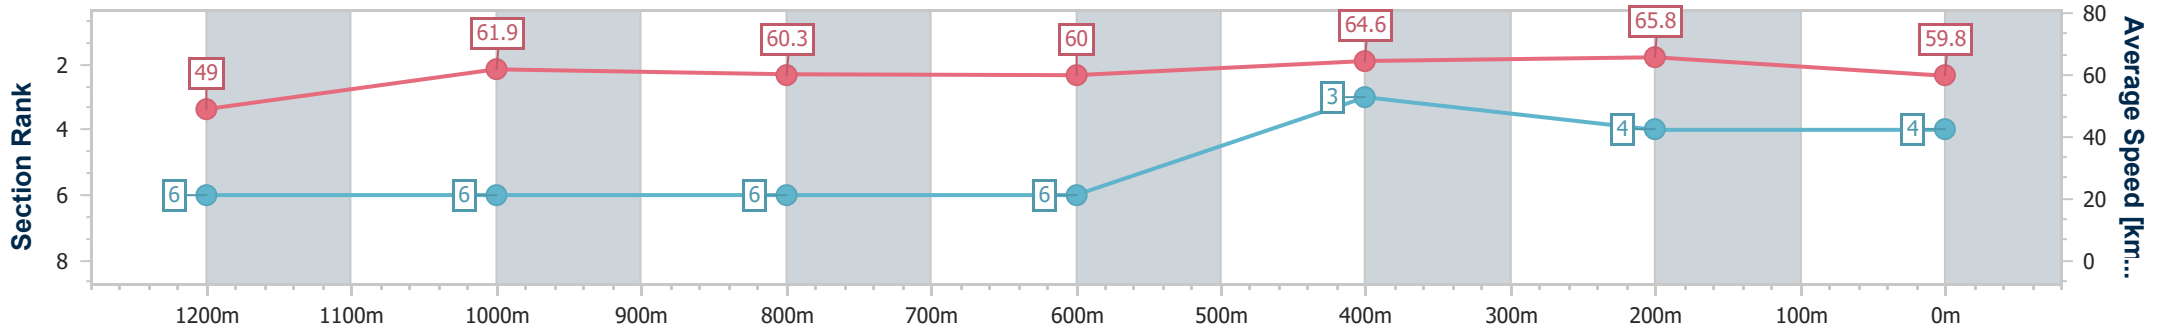

Horse/Jockey Name	Pernell
Final Rank	4
Fastest Section Time (Section)	0:10.94 (400m)
Top Speed [km/h] (Section)	67.0 (400m)
Race State	Finished

Eagle Farm QLD Professional
Race 3: COUNTRY MUSIC RACEDAY 9 SEPTEMBER Class 5
Handicap - 1400m
16 August 2023 - 13:44
Track Rating: Good 4, Weather: Fine, Rail Position: +9m Entire Course

BRISBANE
RACING CLUB

Section	Overall	1200m	1000m	800m	600m	400m	200m						
Section Times	1:24.72 [4] (0:14.71)	1:10.01 [6] (0:11.66)	0:58.35 [6] (0:12.09)	0:46.26 [6] (0:12.07)	0:34.19 [6] (0:11.20)	0:22.99 [3] (0:10.94)	0:12.05 [4] (0:12.05)						
Average Speed [km/h]	49.0	61.9	60.3	60.0	64.6	65.8	59.8						
Top Speed [km/h]	61.1	63.2	62.5	61.7	66.6	67.0	63.3						
Avg. Dist. to Rail [m]	3.6	3.3	2.5	1.4	1.2	5.7	5.5						
Avg. Stride Freq. [Hz]	2.1	2.2	2.2	2.1	2.3	2.3	2.2						
Avg. Stride Length [m]	6.5	7.7	7.7	7.7	7.8	7.8	7.6						

- [ ] Ranking at each section and finish
- -.-.- No data available at this section
- NA No data available