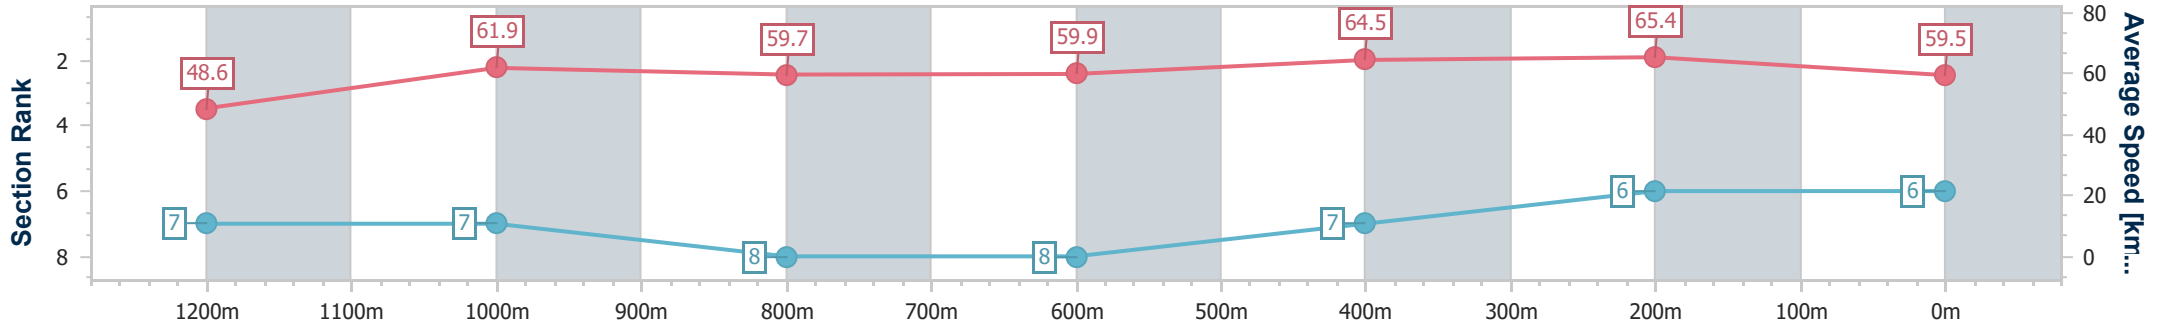

Horse/Jockey Name	Zoukina
Final Rank	6
Fastest Section Time (Section)	0:11.00 (400m)
Top Speed [km/h] (Section)	67.4 (400m)
Race State	Finished

Eagle Farm QLD Professional
Race 3: COUNTRY MUSIC RACEDAY 9 SEPTEMBER Class 5
Handicap - 1400m
16 August 2023 - 13:44
Track Rating: Good 4, Weather: Fine, Rail Position: +9m Entire Course

BRISBANE
RACING CLUB

Section	Overall	1200m	1000m	800m	600m	400m	200m
Section Times	1:25.13 [6] (0:14.85)	1:10.28 [7] (0:11.67)	0:58.61 [7] (0:12.15)	0:46.46 [8] (0:12.07)	0:34.39 [8] (0:11.28)	0:23.11 [7] (0:11.00)	0:12.11 [6] (0:12.11)
Average Speed [km/h]	48.6	61.9	59.7	59.9	64.5	65.4	59.5
Top Speed [km/h]	62.4	62.9	61.5	61.8	67.0	67.4	62.3
Avg. Dist. to Rail [m]	4.3	2.2	1.7	1.1	2.3	6.6	6.8
Avg. Stride Freq. [Hz]	2.2	2.3	2.3	2.3	2.4	2.4	2.3
Avg. Stride Length [m]	6.0	7.2	7.0	7.0	7.5	7.6	7.1

- [ ] Ranking at each section and finish
- -.-.- No data available at this section
- NA No data available