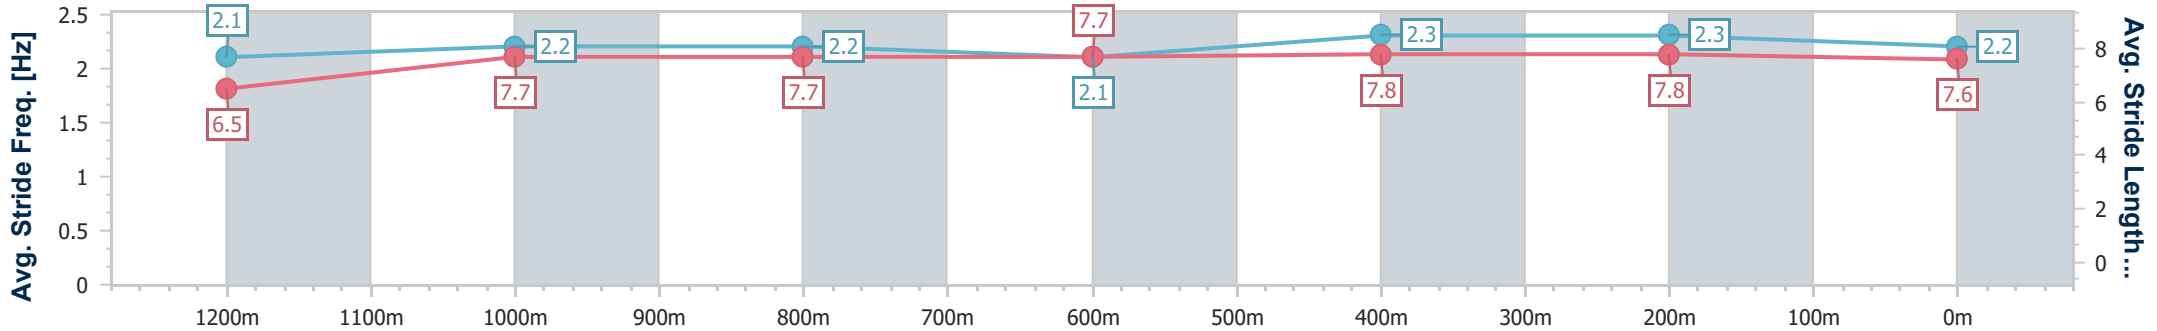

Horse/Jockey Name	Pernell
Final Rank	4
Fastest Section Time (Section)	0:10.94 (400m)
Top Speed [km/h] (Section)	67.0 (400m)
Race State	Finished

Eagle Farm QLD Professional
Race 3: COUNTRY MUSIC RACEDAY 9 SEPTEMBER Class 5
Handicap - 1400m
16 August 2023 - 13:44
Track Rating: Good 4, Weather: Fine, Rail Position: +9m Entire Course

BRISBANE
RACING CLUB

Section	Overall	1200m	1000m	800m	600m	400m	200m						
Section Times	1:24.72 [4] (0:14.71)	1:10.01 [6] (0:11.66)	0:58.35 [6] (0:12.09)	0:46.26 [6] (0:12.07)	0:34.19 [6] (0:11.20)	0:22.99 [3] (0:10.94)	0:12.05 [4] (0:12.05)						
Average Speed [km/h]	49.0	61.9	60.3	60.0	64.6	65.8	59.8						
Top Speed [km/h]	61.1	63.2	62.5	61.7	66.6	67.0	63.3						
Avg. Dist. to Rail [m]	3.6	3.3	2.5	1.4	1.2	5.7	5.5						
Avg. Stride Freq. [Hz]	2.1	2.2	2.2	2.1	2.3	2.3	2.2						
Avg. Stride Length [m]	6.5	7.7	7.7	7.7	7.8	7.8	7.6						

- [ ] Ranking at each section and finish
- -.-.- No data available at this section
- NA No data available