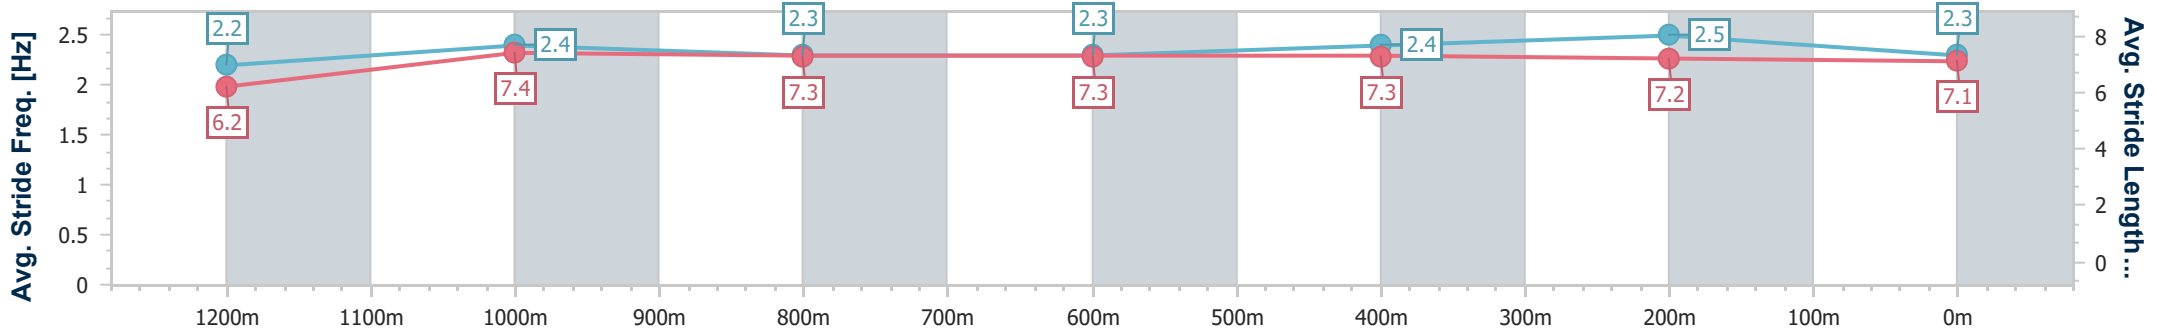

Horse/Jockey Name	Rose Of Duporth
Final Rank	5
Fastest Section Time (Section)	0:11.03 (400m)
Top Speed [km/h] (Section)	67.0 (400m)
Race State	Finished

Eagle Farm QLD Professional
Race 3: COUNTRY MUSIC RACEDAY 9 SEPTEMBER Class 5
Handicap - 1400m
16 August 2023 - 13:44
Track Rating: Good 4, Weather: Fine, Rail Position: +9m Entire Course

BRISBANE
RACING CLUB

Section	Overall	1200m	1000m	800m	600m	400m	200m							
Section Times	1:24.91 [5] (0:14.42)	1:10.49 [4] (0:11.55)	0:58.94 [4] (0:12.16)	0:46.78 [4] (0:12.15)	0:34.63 [4] (0:11.52)	0:23.11 [4] (0:11.03)	0:12.08 [5] (0:12.08)							
Average Speed [km/h]	50.1	62.5	60.0	60.1	63.2	65.3	59.6							
Top Speed [km/h]	61.3	64.1	61.4	61.6	66.8	67.0	62.4							
Avg. Dist. to Rail [m]	1.8	2.8	3.0	3.0	2.1	5.2	3.8							
Avg. Stride Freq. [Hz]	2.2	2.4	2.3	2.3	2.4	2.5	2.3							
Avg. Stride Length [m]	6.2	7.4	7.3	7.3	7.3	7.2	7.1							

- [ ] Ranking at each section and finish
- -.-.- No data available at this section
- NA No data available