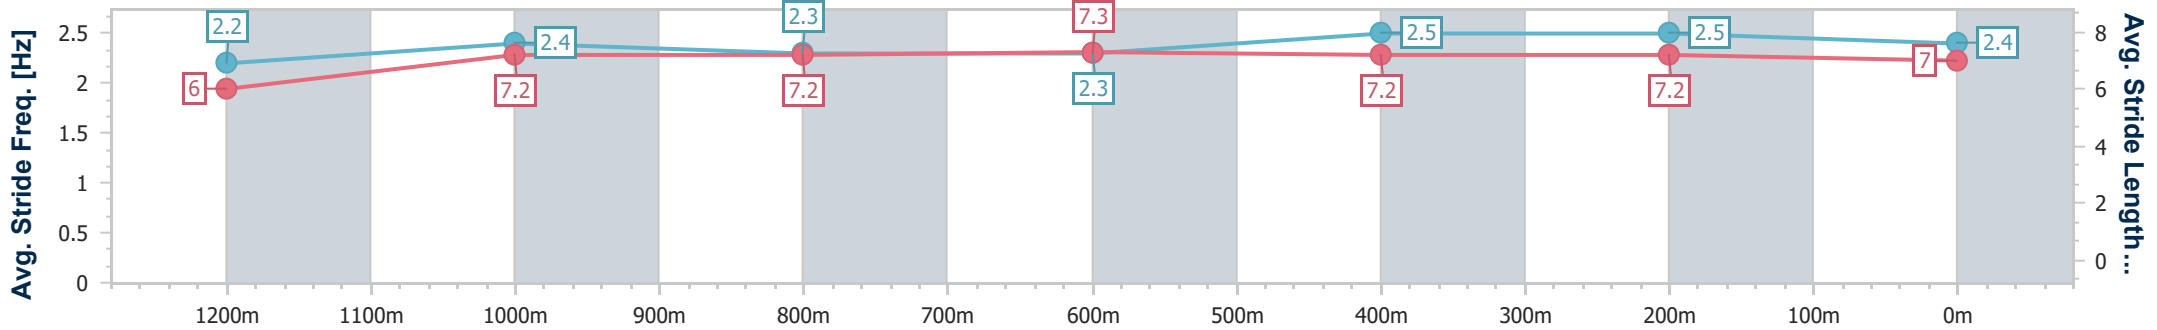

Horse/Jockey Name	Confessed
Final Rank	7
Fastest Section Time (Section)	0:11.06 (400m)
Top Speed [km/h] (Section)	66.5 (600m)
Race State	Finished

Eagle Farm QLD Professional
Race 3: COUNTRY MUSIC RACEDAY 9 SEPTEMBER Class 5
Handicap - 1400m
16 August 2023 - 13:44
Track Rating: Good 4, Weather: Fine, Rail Position: +9m Entire Course

BRISBANE
RACING CLUB

Section	Overall	1200m	1000m	800m	600m	400m	200m
Section Times	1:25.14 [7] (0:14.91)	1:10.23 [8] (0:11.68)	0:58.55 [8] (0:12.04)	0:46.51 [7] (0:12.06)	0:34.45 [7] (0:11.34)	0:23.11 [8] (0:11.06)	0:12.05 [7] (0:12.05)
Average Speed [km/h]	48.4	61.9	60.5	60.5	64.7	65.0	59.8
Top Speed [km/h]	61.7	63.6	62.6	62.1	66.5	66.4	62.9
Avg. Dist. to Rail [m]	5.2	3.1	2.7	2.8	4.1	6.5	6.1
Avg. Stride Freq. [Hz]	2.2	2.4	2.3	2.3	2.5	2.5	2.4
Avg. Stride Length [m]	6.0	7.2	7.2	7.3	7.2	7.2	7.0

- [ ] Ranking at each section and finish
- -.-.- No data available at this section
- NA No data available