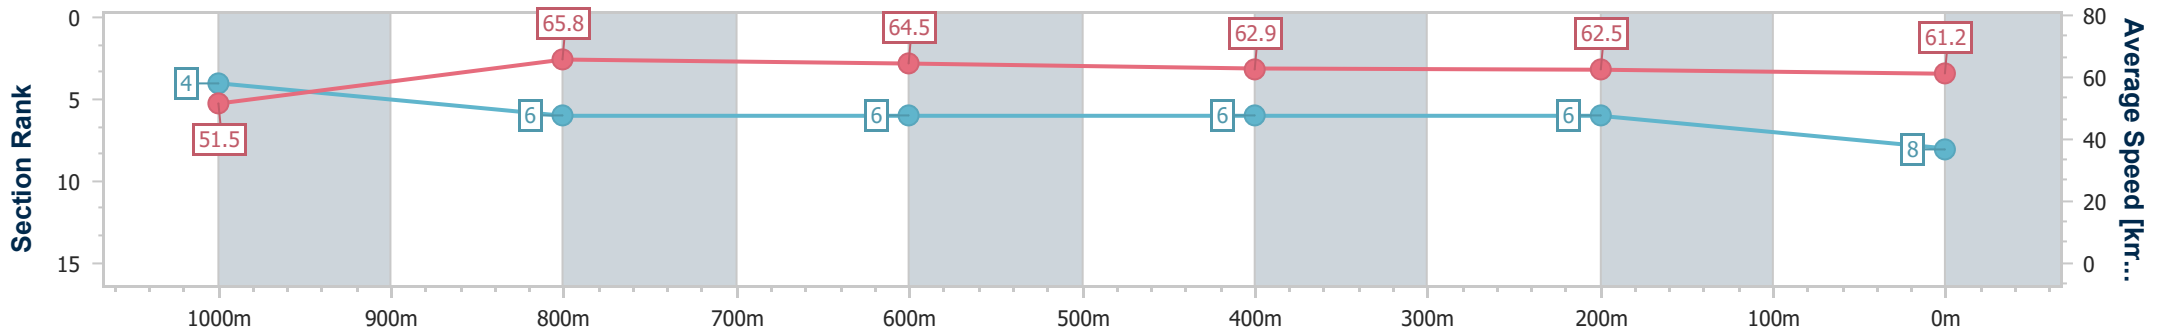

### Ipswich QLD Professional

Race 4: GREAT NORTHERN Maiden Plate - 1200m

11 October 2023 - 15:04

Track Rating: Good 3, Weather: Fine, Rail Position: +6.0m Entire

Section	Overall	1000m	800m	600m	400m	200m
Section Times	1:10.93 [8] (0:13.97)	0:56.96 [4] (0:10.97)	0:45.99 [6] (0:11.19)	0:34.80 [6] (0:11.47)	0:23.33 [6] (0:11.56)	0:11.77 [6] (0:11.77)
Average Speed [km/h]	51.5	65.8	64.5	62.9	62.5	61.2
Top Speed [km/h]	64.9	66.4	65.5	64.1	62.9	62.1
Avg. Dist. to Rail [m]	6.4	1.4	0.7	0.8	1.5	5.3
Avg. Stride Freq. [Hz]	2.3	2.4	2.3	2.3	2.3	2.3
Avg. Stride Length [m]	6.3	7.6	7.6	7.3	7.1	7.0