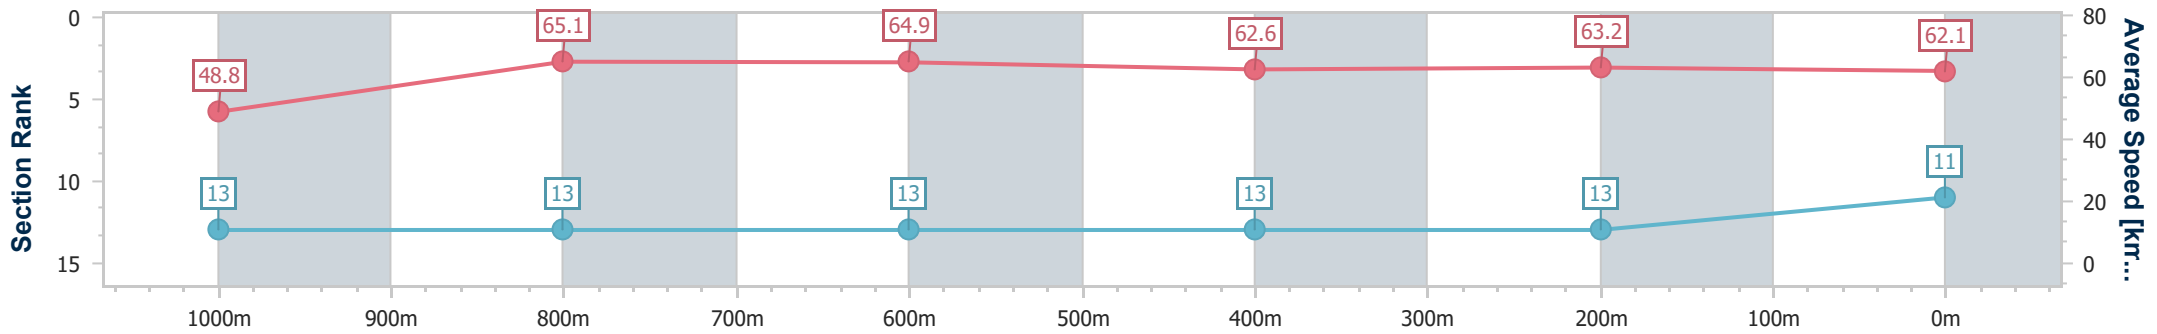

- [ ] Ranking at each section and finish
- .-.- No data available at this section
- NA No data available

Horse/Jockey Name	Pride An' Joy
Final Rank	11
Fastest Section Time (Section)	0:11.06 (800m)
Top Speed [km/h] (Section)	67.1 (1000m)
Race State	Finished

### Ipswich QLD Professional

Race 4: GREAT NORTHERN Maiden Plate - 1200m

11 October 2023 - 15:04

Track Rating: Good 3, Weather: Fine, Rail Position: +6.0m Entire

Section	Overall	1000m	800m	600m	400m	200m
Section Times	1:11.36 [11] (0:14.79)	0:56.57 [13] (0:11.07)	0:45.50 [13] (0:11.06)	0:34.44 [13] (0:11.50)	0:22.94 [13] (0:11.35)	0:11.59 [13] (0:11.59)
Average Speed [km/h]	48.8	65.1	64.9	62.6	63.2	62.1
Top Speed [km/h]	64.2	67.1	66.3	63.6	64.3	64.1
Avg. Dist. to Rail [m]	6.6	0.3	0.6	0.3	0.7	1.7
Avg. Stride Freq. [Hz]	2.2	2.4	2.3	2.3	2.3	2.3
Avg. Stride Length [m]	6.0	7.7	7.6	7.3	7.3	7.2

- [ ] Ranking at each section and finish
- .-.- No data available at this section
- NA No data available

Horse/Jockey Name	Huracanevo
Final Rank	12
Fastest Section Time (Section)	0:11.06 (800m)
Top Speed [km/h] (Section)	65.9 (800m)
Race State	Finished