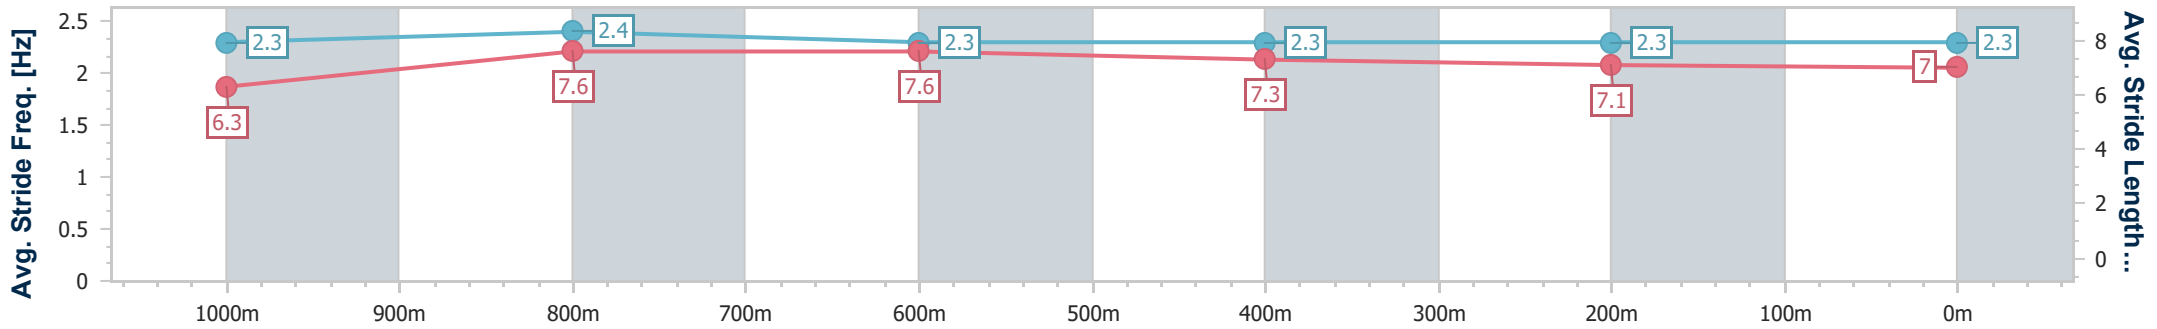

### Ipswich QLD Professional

Race 4: GREAT NORTHERN Maiden Plate - 1200m

11 October 2023 - 15:04

Track Rating: Good 3, Weather: Fine, Rail Position: +6.0m Entire

Section	Overall	1000m	800m	600m	400m	200m
Section Times	1:10.93 [8] (0:13.97)	0:56.96 [4] (0:10.97)	0:45.99 [6] (0:11.19)	0:34.80 [6] (0:11.47)	0:23.33 [6] (0:11.56)	0:11.77 [6] (0:11.77)
Average Speed [km/h]	51.5	65.8	64.5	62.9	62.5	61.2
Top Speed [km/h]	64.9	66.4	65.5	64.1	62.9	62.1
Avg. Dist. to Rail [m]	6.4	1.4	0.7	0.8	1.5	5.3
Avg. Stride Freq. [Hz]	2.3	2.4	2.3	2.3	2.3	2.3
Avg. Stride Length [m]	6.3	7.6	7.6	7.3	7.1	7.0