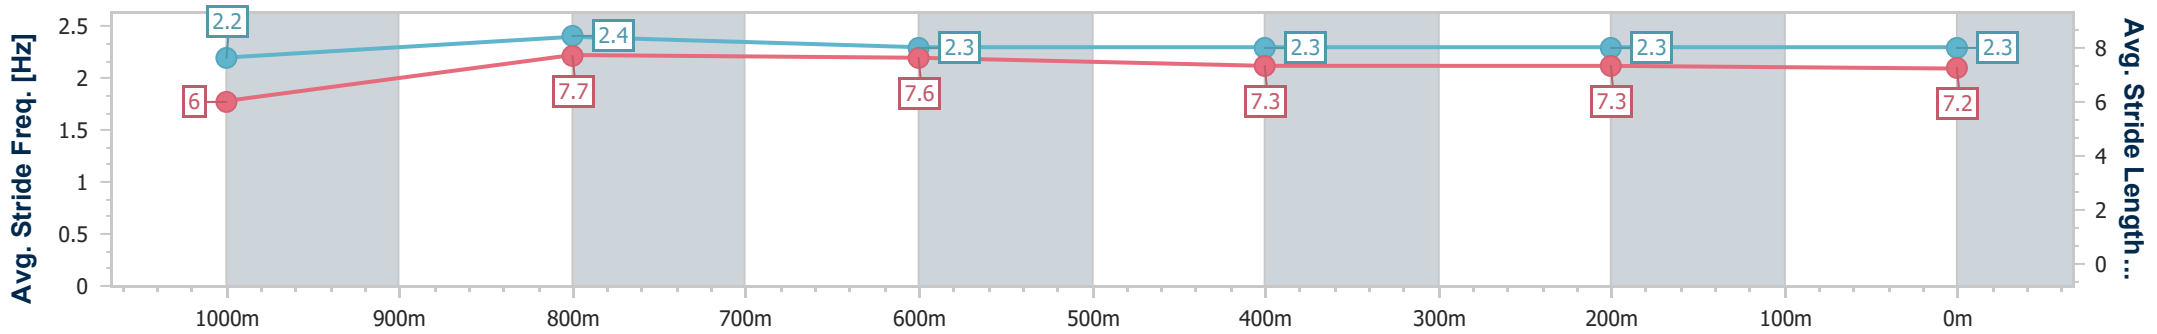

- [ ] Ranking at each section and finish
- .-.- No data available at this section
- NA No data available

Horse/Jockey Name	Pride An' Joy
Final Rank	11
Fastest Section Time (Section)	0:11.06 (800m)
Top Speed [km/h] (Section)	67.1 (1000m)
Race State	Finished

### Ipswich QLD Professional

Race 4: GREAT NORTHERN Maiden Plate - 1200m

11 October 2023 - 15:04

Track Rating: Good 3, Weather: Fine, Rail Position: +6.0m Entire

Section	Overall	1000m	800m	600m	400m	200m
Section Times	1:11.36 [11] (0:14.79)	0:56.57 [13] (0:11.07)	0:45.50 [13] (0:11.06)	0:34.44 [13] (0:11.50)	0:22.94 [13] (0:11.35)	0:11.59 [13] (0:11.59)
Average Speed [km/h]	48.8	65.1	64.9	62.6	63.2	62.1
Top Speed [km/h]	64.2	67.1	66.3	63.6	64.3	64.1
Avg. Dist. to Rail [m]	6.6	0.3	0.6	0.3	0.7	1.7
Avg. Stride Freq. [Hz]	2.2	2.4	2.3	2.3	2.3	2.3
Avg. Stride Length [m]	6.0	7.7	7.6	7.3	7.3	7.2