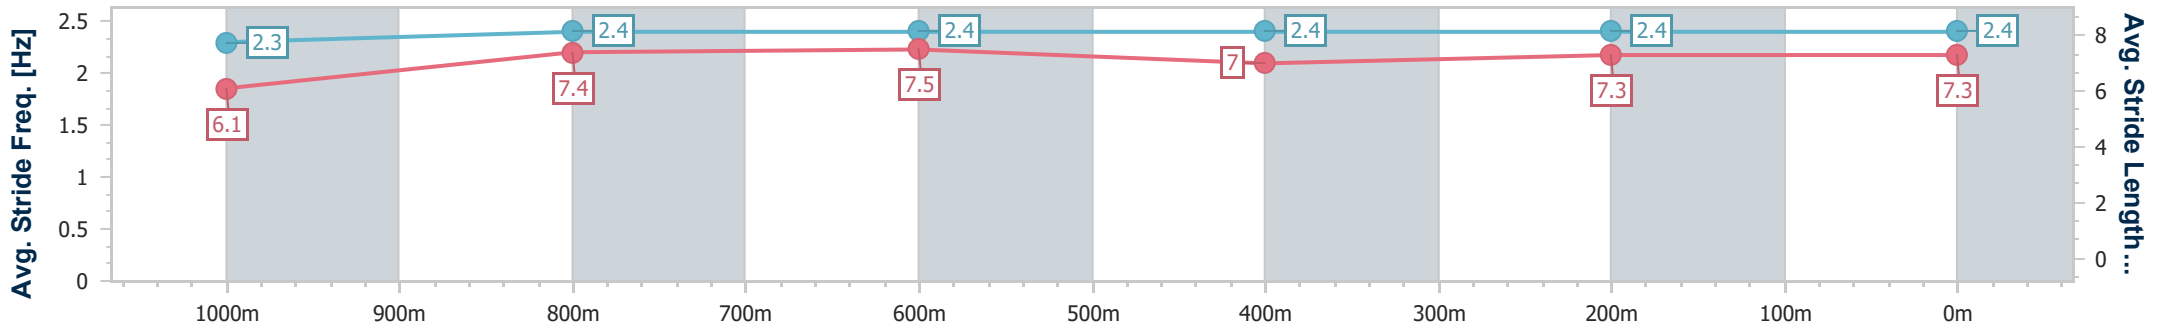

### Ipswich QLD Professional

Race 4: GREAT NORTHERN Maiden Plate - 1200m

11 October 2023 - 15:04

Track Rating: Good 3, Weather: Fine, Rail Position: +6.0m Entire

Section	Overall	1000m	800m	600m	400m	200m
Section Times	1:11.19 [9] (0:14.17)	0:57.02 [8] (0:11.07)	0:45.95 [9] (0:11.22)	0:34.73 [9] (0:11.60)	0:23.13 [9] (0:11.48)	0:11.65 [9] (0:11.65)
Average Speed [km/h]	50.9	65.3	63.9	62.0	62.8	61.7
Top Speed [km/h]	65.6	66.4	65.1	63.1	63.9	63.4
Avg. Dist. to Rail [m]	9.2	1.4	0.9	0.5	1.4	4.0
Avg. Stride Freq. [Hz]	2.3	2.4	2.4	2.4	2.4	2.4
Avg. Stride Length [m]	6.1	7.4	7.5	7.0	7.3	7.3

- [ ] Ranking at each section and finish
- .-.- No data available at this section
- NA No data available

Horse/Jockey Name	Silvanna's Song
Final Rank	10
Fastest Section Time (Section)	0:10.77 (1000m)
Top Speed [km/h] (Section)	67.3 (1000m)
Race State	Finished