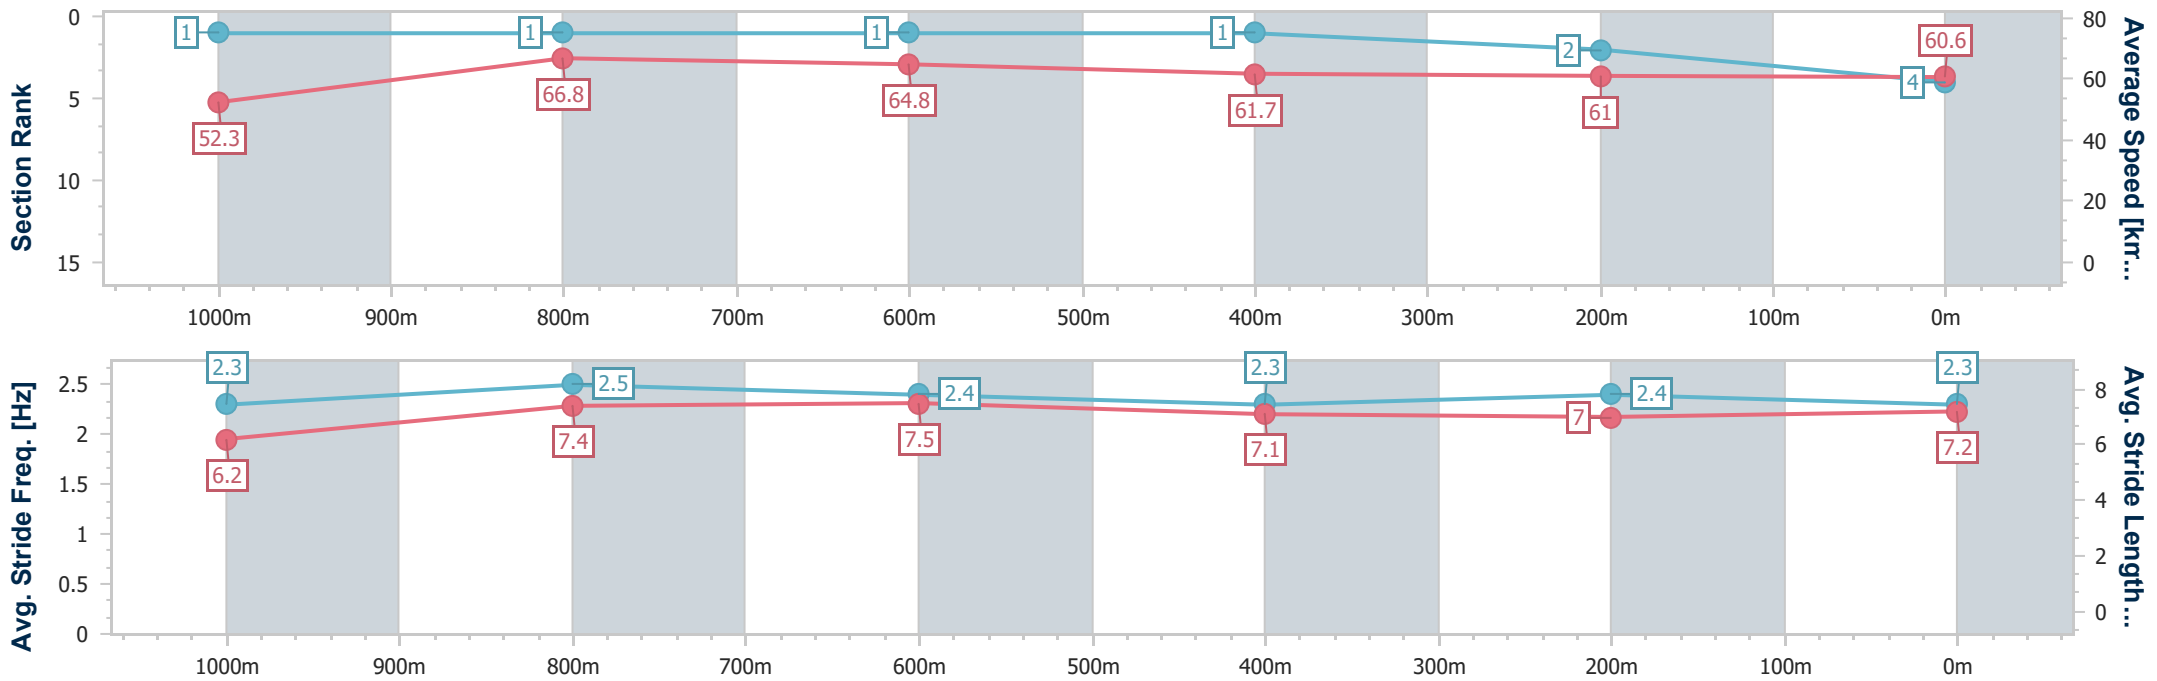

### Ipswich QLD Professional

Race 4: GREAT NORTHERN Maiden Plate - 1200m

11 October 2023 - 15:04

Track Rating: Good 3, Weather: Fine, Rail Position: +6.0m Entire

Section	Overall	1000m	800m	600m	400m	200m
Section Times	1:10.74 [4] (0:13.77)	0:56.97 [1] (0:10.74)	0:46.23 [1] (0:11.03)	0:35.20 [1] (0:11.59)	0:23.61 [1] (0:11.72)	0:11.89 [2] (0:11.89)
Average Speed [km/h]	52.3	66.8	64.8	61.7	61.0	60.6
Top Speed [km/h]	66.2	67.8	66.1	63.3	62.9	62.2
Avg. Dist. to Rail [m]	2.2	1.0	2.0	1.5	1.5	0.8
Avg. Stride Freq. [Hz]	2.3	2.5	2.4	2.3	2.4	2.3
Avg. Stride Length [m]	6.2	7.4	7.5	7.1	7.0	7.2