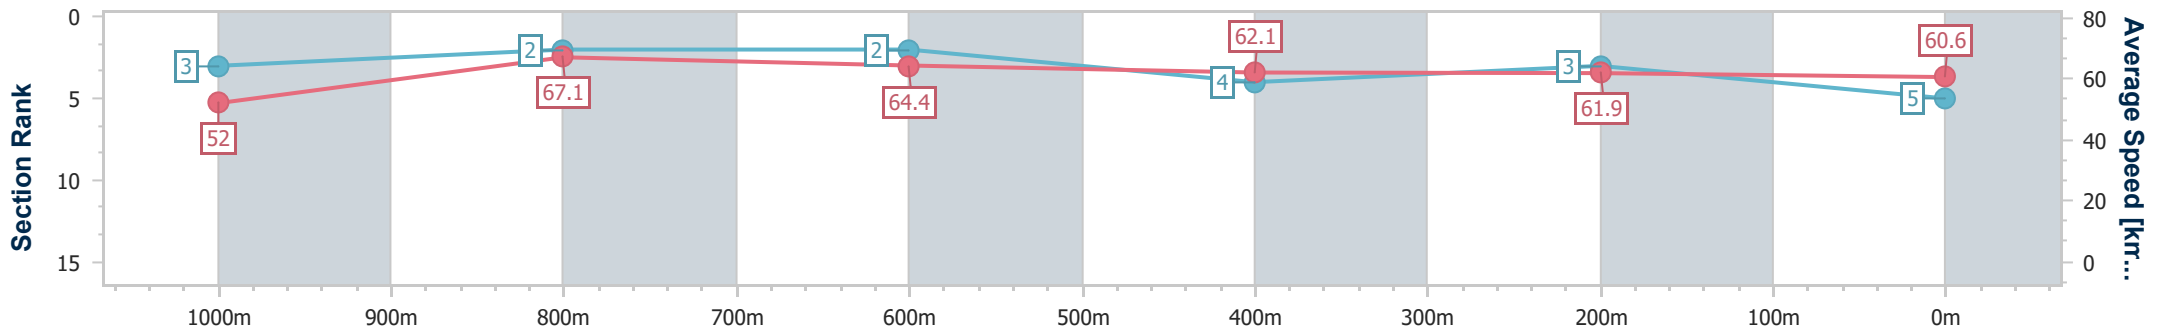

### Ipswich QLD Professional

Race 4: GREAT NORTHERN Maiden Plate - 1200m

11 October 2023 - 15:04

Track Rating: Good 3, Weather: Fine, Rail Position: +6.0m Entire

Section	Overall	1000m	800m	600m	400m	200m
Section Times	1:10.82 [5] (0:13.87)	0:56.95 [3] (0:10.74)	0:46.21 [2] (0:11.14)	0:35.07 [2] (0:11.58)	0:23.49 [4] (0:11.62)	0:11.87 [3] (0:11.87)
Average Speed [km/h]	52.0	67.1	64.4	62.1	61.9	60.6
Top Speed [km/h]	66.7	68.2	66.2	62.9	63.2	62.4
Avg. Dist. to Rail [m]	6.0	0.8	0.6	0.7	0.5	1.9
Avg. Stride Freq. [Hz]	2.3	2.4	2.3	2.3	2.3	2.2
Avg. Stride Length [m]	6.3	7.7	7.7	7.5	7.4	7.5