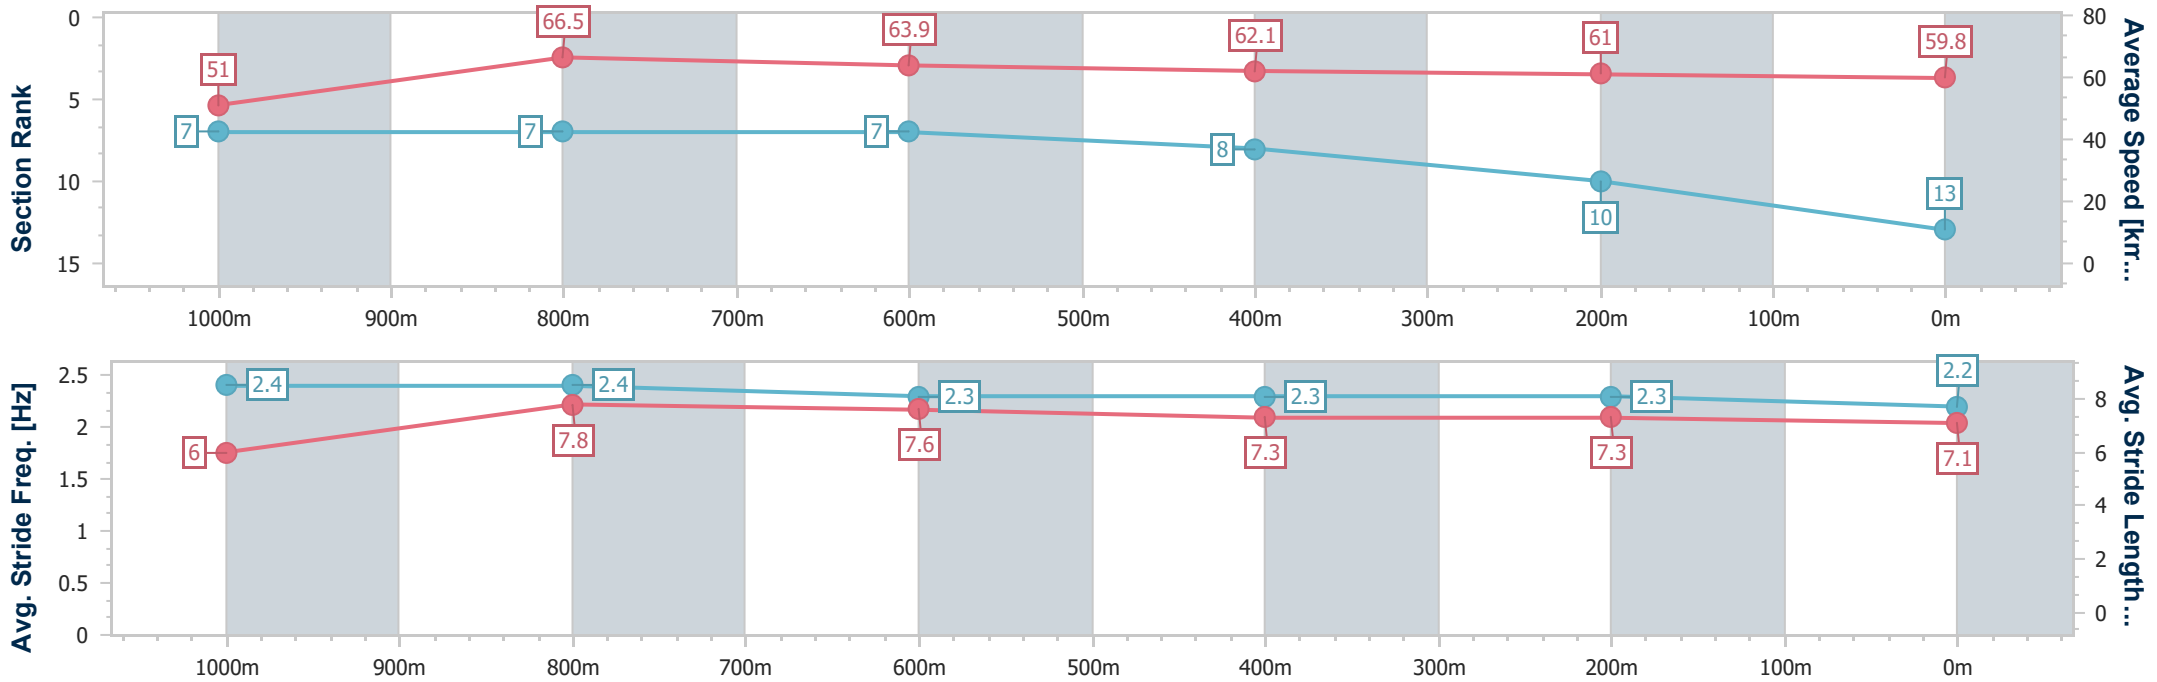

- [ ] Ranking at each section and finish
- .-.- No data available at this section
- NA No data available

Horse/Jockey Name	Forebears
Final Rank	13
Fastest Section Time (Section)	0:10.84 (1000m)
Top Speed [km/h] (Section)	67.3 (1000m)
Race State	Finished

### Ipswich QLD Professional

Race 4: GREAT NORTHERN Maiden Plate - 1200m

11 October 2023 - 15:04

Track Rating: Good 3, Weather: Fine, Rail Position: +6.0m Entire

Section	Overall	1000m	800m	600m	400m	200m
Section Times	1:11.60 [13] (0:14.12)	0:57.48 [7] (0:10.84)	0:46.64 [7] (0:11.23)	0:35.41 [7] (0:11.58)	0:23.83 [8] (0:11.78)	0:12.05 [10]
Average Speed [km/h]	51.0	66.5	63.9	62.1	61.0	59.8
Top Speed [km/h]	64.3	67.3	65.7	63.1	62.0	61.2
Avg. Dist. to Rail [m]	3.0	0.7	0.7	0.7	1.1	3.7
Avg. Stride Freq. [Hz]	2.4	2.4	2.3	2.3	2.3	2.2
Avg. Stride Length [m]	6.0	7.8	7.6	7.3	7.3	7.1

- [ ] Ranking at each section and finish
- .-.- No data available at this section
- NA No data available