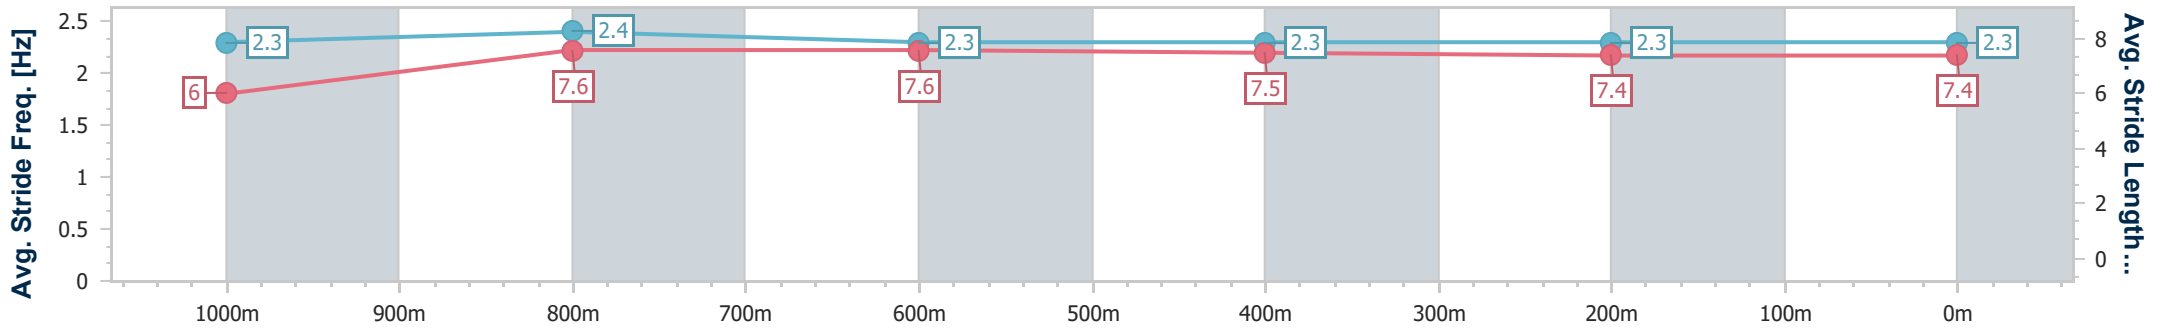

### Ipswich QLD Professional

Race 4: GREAT NORTHERN Maiden Plate - 1200m

11 October 2023 - 15:04

Track Rating: Good 3, Weather: Fine, Rail Position: +6.0m Entire

Section	Overall	1000m	800m	600m	400m	200m
Section Times	1:10.86 [6] (0:14.41)	0:56.45 [11] (0:11.00)	0:45.45 [10] (0:11.20)	0:34.25 [10] (0:11.47)	0:22.78 [10] (0:11.36)	0:11.42 [8] (0:11.42)
Average Speed [km/h]	50.0	65.3	64.0	62.3	63.0	63.0
Top Speed [km/h]	65.2	66.6	66.0	63.2	64.5	64.8
Avg. Dist. to Rail [m]	6.1	0.6	1.3	1.7	1.5	3.5
Avg. Stride Freq. [Hz]	2.3	2.4	2.3	2.3	2.3	2.3
Avg. Stride Length [m]	6.0	7.6	7.6	7.5	7.4	7.4