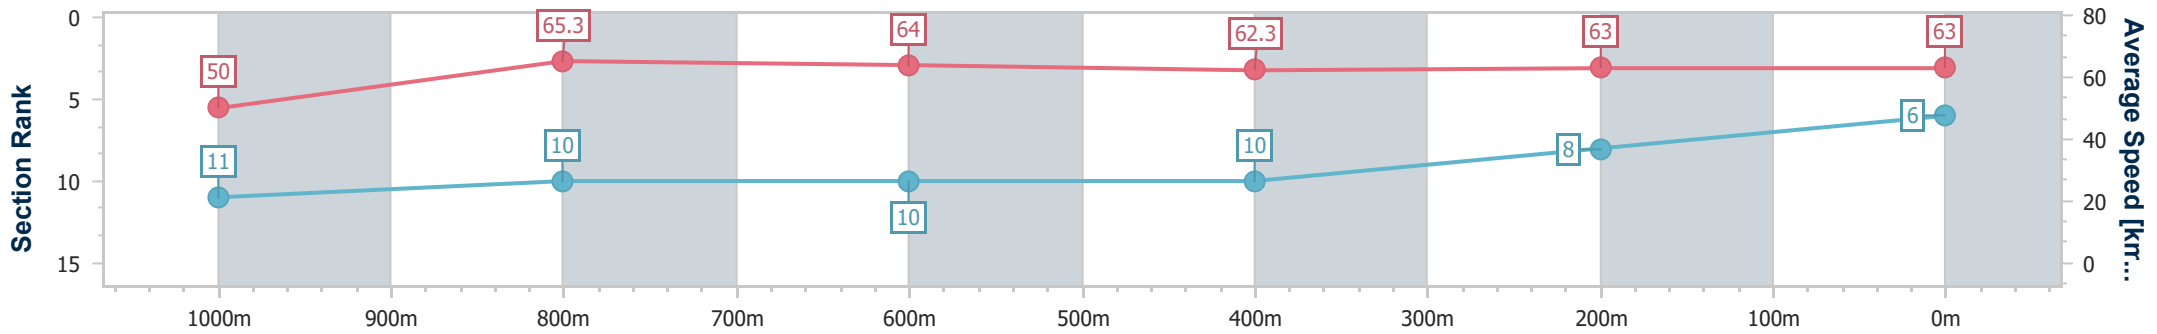

### Ipswich QLD Professional

Race 4: GREAT NORTHERN Maiden Plate - 1200m

11 October 2023 - 15:04

Track Rating: Good 3, Weather: Fine, Rail Position: +6.0m Entire

Section	Overall	1000m	800m	600m	400m	200m
Section Times	1:10.86 [6] (0:14.41)	0:56.45 [11] (0:11.00)	0:45.45 [10] (0:11.20)	0:34.25 [10] (0:11.47)	0:22.78 [10] (0:11.36)	0:11.42 [8] (0:11.42)
Average Speed [km/h]	50.0	65.3	64.0	62.3	63.0	63.0
Top Speed [km/h]	65.2	66.6	66.0	63.2	64.5	64.8
Avg. Dist. to Rail [m]	6.1	0.6	1.3	1.7	1.5	3.5
Avg. Stride Freq. [Hz]	2.3	2.4	2.3	2.3	2.3	2.3
Avg. Stride Length [m]	6.0	7.6	7.6	7.5	7.4	7.4