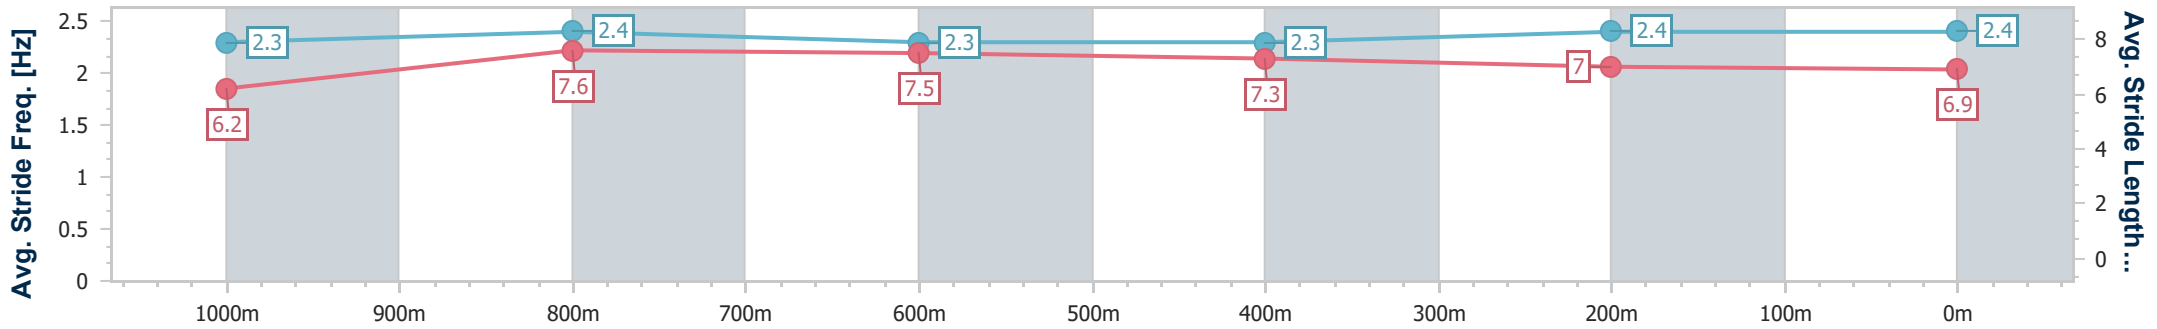

### Ipswich QLD Professional

Race 4: GREAT NORTHERN Maiden Plate - 1200m

11 October 2023 - 15:04

Track Rating: Good 3, Weather: Fine, Rail Position: +6.0m Entire

Section	Overall	1000m	800m	600m	400m	200m
Section Times	1:10.69 [3] (0:14.24)	0:56.45 [9] (0:10.86)	0:45.59 [8] (0:11.18)	0:34.41 [8] (0:11.46)	0:22.95 [7] (0:11.45)	0:11.50 [7] (0:11.50)
Average Speed [km/h]	50.5	66.2	63.9	62.4	62.5	62.6
Top Speed [km/h]	64.8	67.4	66.0	63.5	63.5	63.6
Avg. Dist. to Rail [m]	3.5	0.9	1.5	1.9	1.6	3.8
Avg. Stride Freq. [Hz]	2.3	2.4	2.3	2.3	2.4	2.4
Avg. Stride Length [m]	6.2	7.6	7.5	7.3	7.0	6.9