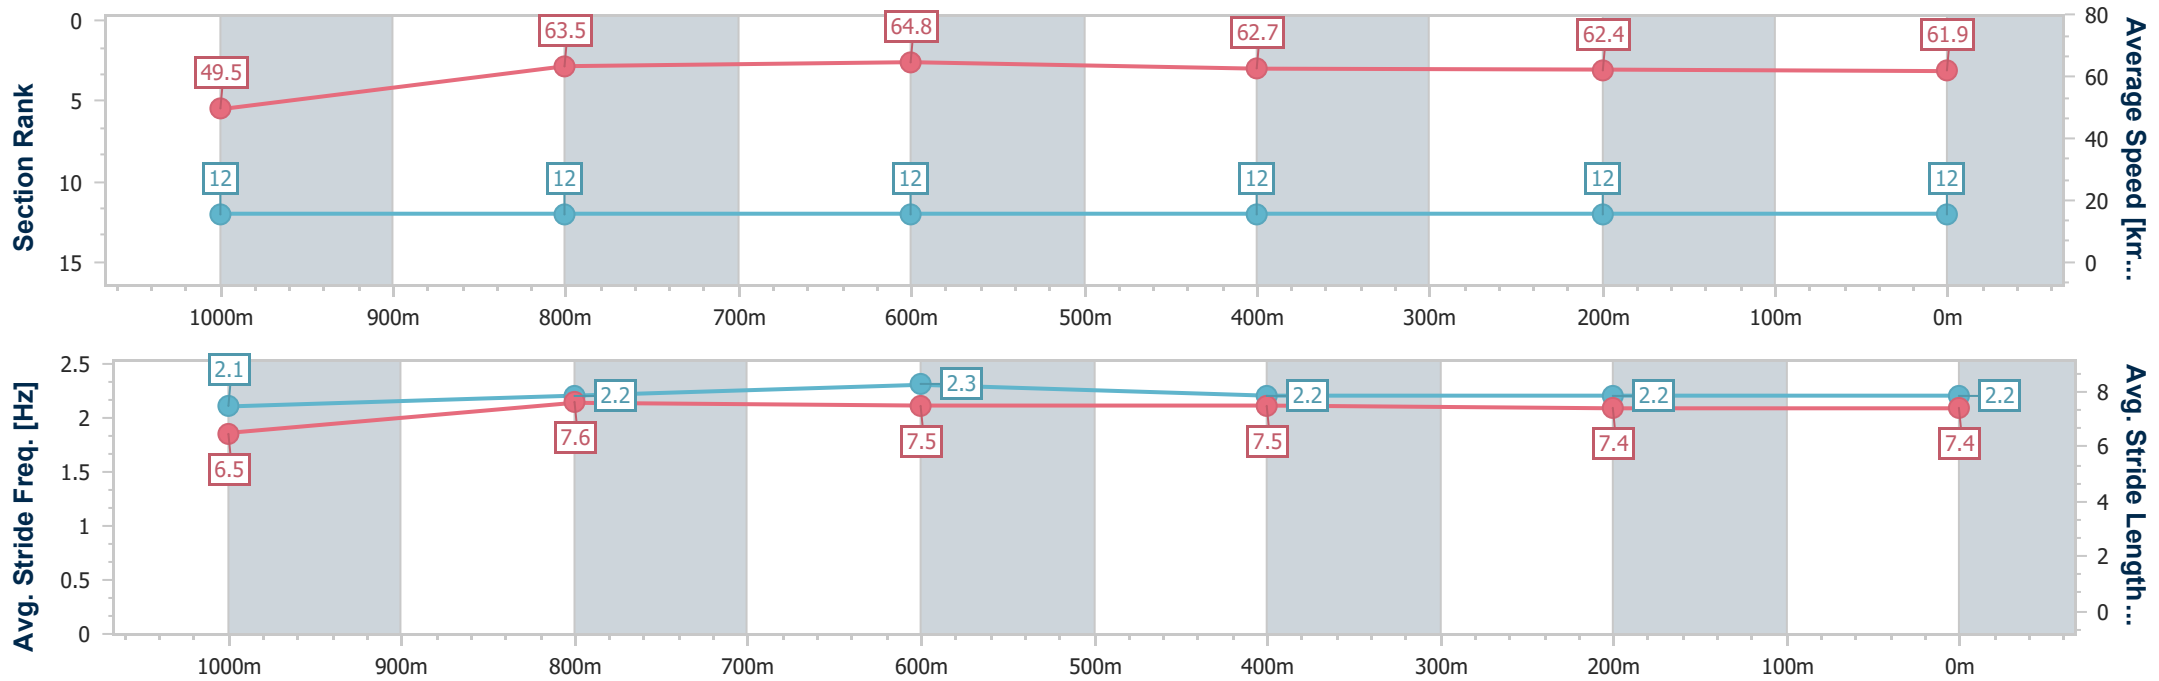

- [ ] Ranking at each section and finish
- .-.- No data available at this section
- NA No data available

Horse/Jockey Name	Huracanevo
Final Rank	12
Fastest Section Time (Section)	0:11.06 (800m)
Top Speed [km/h] (Section)	65.9 (800m)
Race State	Finished

### Ipswich QLD Professional

Race 4: GREAT NORTHERN Maiden Plate - 1200m

11 October 2023 - 15:04

Track Rating: Good 3, Weather: Fine, Rail Position: +6.0m Entire

Section	Overall	1000m	800m	600m	400m	200m
Section Times	1:11.42 [12] (0:14.54)	0:56.88 [12] (0:11.31)	0:45.57 [12] (0:11.06)	0:34.51 [12] (0:11.41)	0:23.10 [12] (0:11.45)	0:11.65 [12] (0:11.65)
Average Speed [km/h]	49.5	63.5	64.8	62.7	62.4	61.9
Top Speed [km/h]	63.3	65.5	65.9	63.7	63.1	62.9
Avg. Dist. to Rail [m]	4.0	1.0	1.5	1.6	1.6	0.7
Avg. Stride Freq. [Hz]	2.1	2.2	2.3	2.2	2.2	2.2
Avg. Stride Length [m]	6.5	7.6	7.5	7.5	7.4	7.4

- [ ] Ranking at each section and finish
- .-.- No data available at this section
- NA No data available

Horse/Jockey Name	Forebears
Final Rank	13
Fastest Section Time (Section)	0:10.84 (1000m)
Top Speed [km/h] (Section)	67.3 (1000m)
Race State	Finished