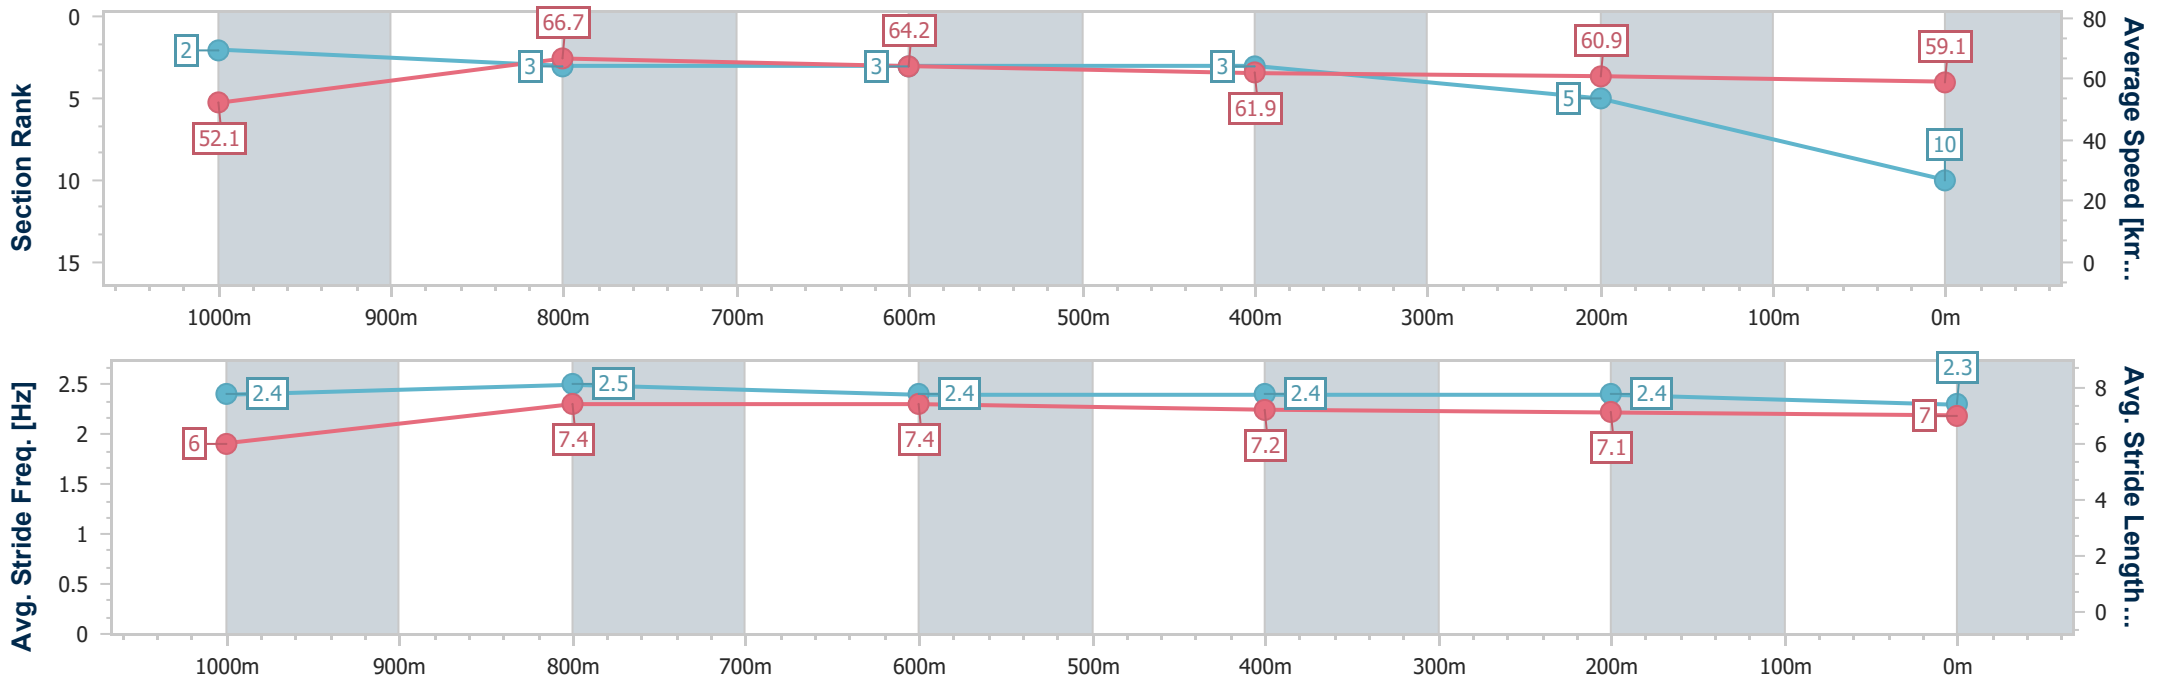

- [ ] Ranking at each section and finish
- .-.- No data available at this section
- NA No data available

Horse/Jockey Name	Silvanna's Song
Final Rank	10
Fastest Section Time (Section)	0:10.77 (1000m)
Top Speed [km/h] (Section)	67.3 (1000m)
Race State	Finished

### Ipswich QLD Professional

Race 4: GREAT NORTHERN Maiden Plate - 1200m

11 October 2023 - 15:04

Track Rating: Good 3, Weather: Fine, Rail Position: +6.0m Entire

Section	Overall	1000m	800m	600m	400m	200m
Section Times	1:11.25 [10] (0:13.85)	0:57.40 [2] (0:10.77)	0:46.63 [3] (0:11.13)	0:35.50 [3] (0:11.55)	0:23.95 [3] (0:11.76)	0:12.19 [5] (0:12.19)
Average Speed [km/h]	52.1	66.7	64.2	61.9	60.9	59.1
Top Speed [km/h]	65.3	67.3	65.4	63.2	63.2	60.7
Avg. Dist. to Rail [m]	4.1	0.6	1.6	1.9	0.9	0.6
Avg. Stride Freq. [Hz]	2.4	2.5	2.4	2.4	2.4	2.3
Avg. Stride Length [m]	6.0	7.4	7.4	7.2	7.1	7.0

- [ ] Ranking at each section and finish
- .-.- No data available at this section
- NA No data available

Horse/Jockey Name	Pride An' Joy
Final Rank	11
Fastest Section Time (Section)	0:11.06 (800m)
Top Speed [km/h] (Section)	67.1 (1000m)
Race State	Finished