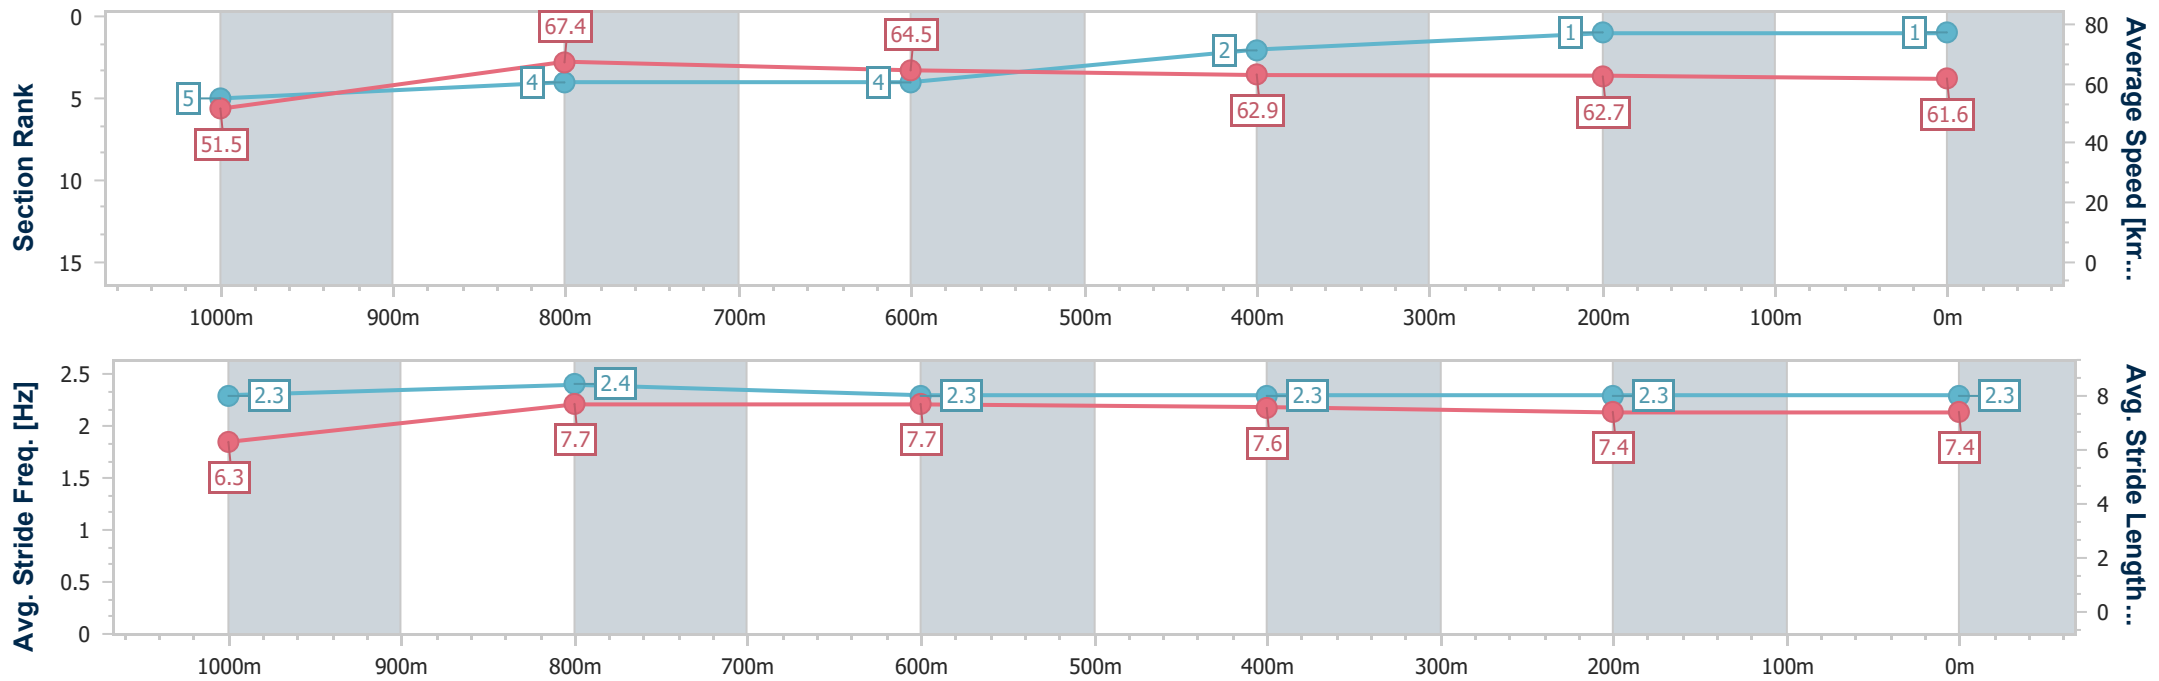

### Ipswich QLD Professional

Race 4: GREAT NORTHERN Maiden Plate - 1200m

11 October 2023 - 15:04

Track Rating: Good 3, Weather: Fine, Rail Position: +6.0m Entire

Section	Overall	1000m	800m	600m	400m	200m
Section Times	1:10.45 [1] (0:13.99)	0:56.46 [5] (0:10.72)	0:45.74 [4] (0:11.17)	0:34.57 [4] (0:11.39)	0:23.18 [2] (0:11.48)	0:11.70 [1] (0:11.70)
Average Speed [km/h]	51.5	67.4	64.5	62.9	62.7	61.6
Top Speed [km/h]	67.2	69.3	65.8	64.5	64.1	63.3
Avg. Dist. to Rail [m]	8.6	2.5	0.4	1.1	0.9	3.4
Avg. Stride Freq. [Hz]	2.3	2.4	2.3	2.3	2.3	2.3
Avg. Stride Length [m]	6.3	7.7	7.7	7.6	7.4	7.4