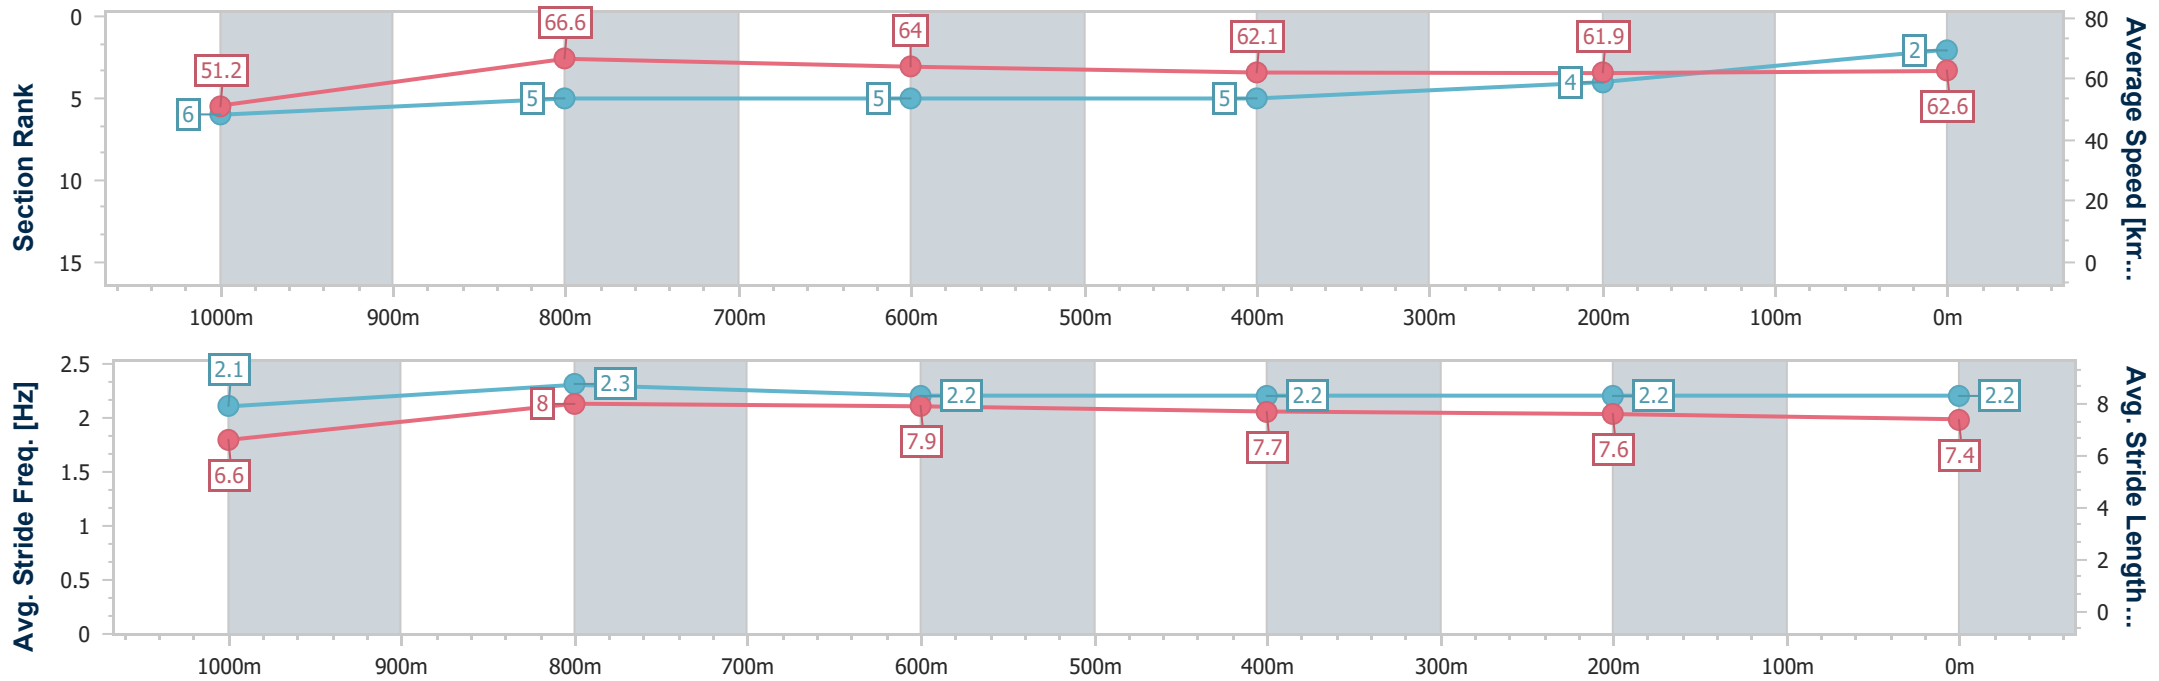

### Ipswich QLD Professional

Race 4: GREAT NORTHERN Maiden Plate - 1200m

11 October 2023 - 15:04

Track Rating: Good 3, Weather: Fine, Rail Position: +6.0m Entire

Section	Overall	1000m	800m	600m	400m	200m
Section Times	1:10.52 [2] (0:14.08)	0:56.44 [6] (0:10.75)	0:45.69 [5] (0:11.17)	0:34.52 [5] (0:11.48)	0:23.04 [5] (0:11.53)	0:11.51 [4]
Average Speed [km/h]	51.2	66.6	64.0	62.1	61.9	62.6
Top Speed [km/h]	66.1	67.5	66.0	63.4	62.4	63.4
Avg. Dist. to Rail [m]	0.9	1.4	2.4	2.3	2.1	1.1
Avg. Stride Freq. [Hz]	2.1	2.3	2.2	2.2	2.2	2.2
Avg. Stride Length [m]	6.6	8.0	7.9	7.7	7.6	7.4