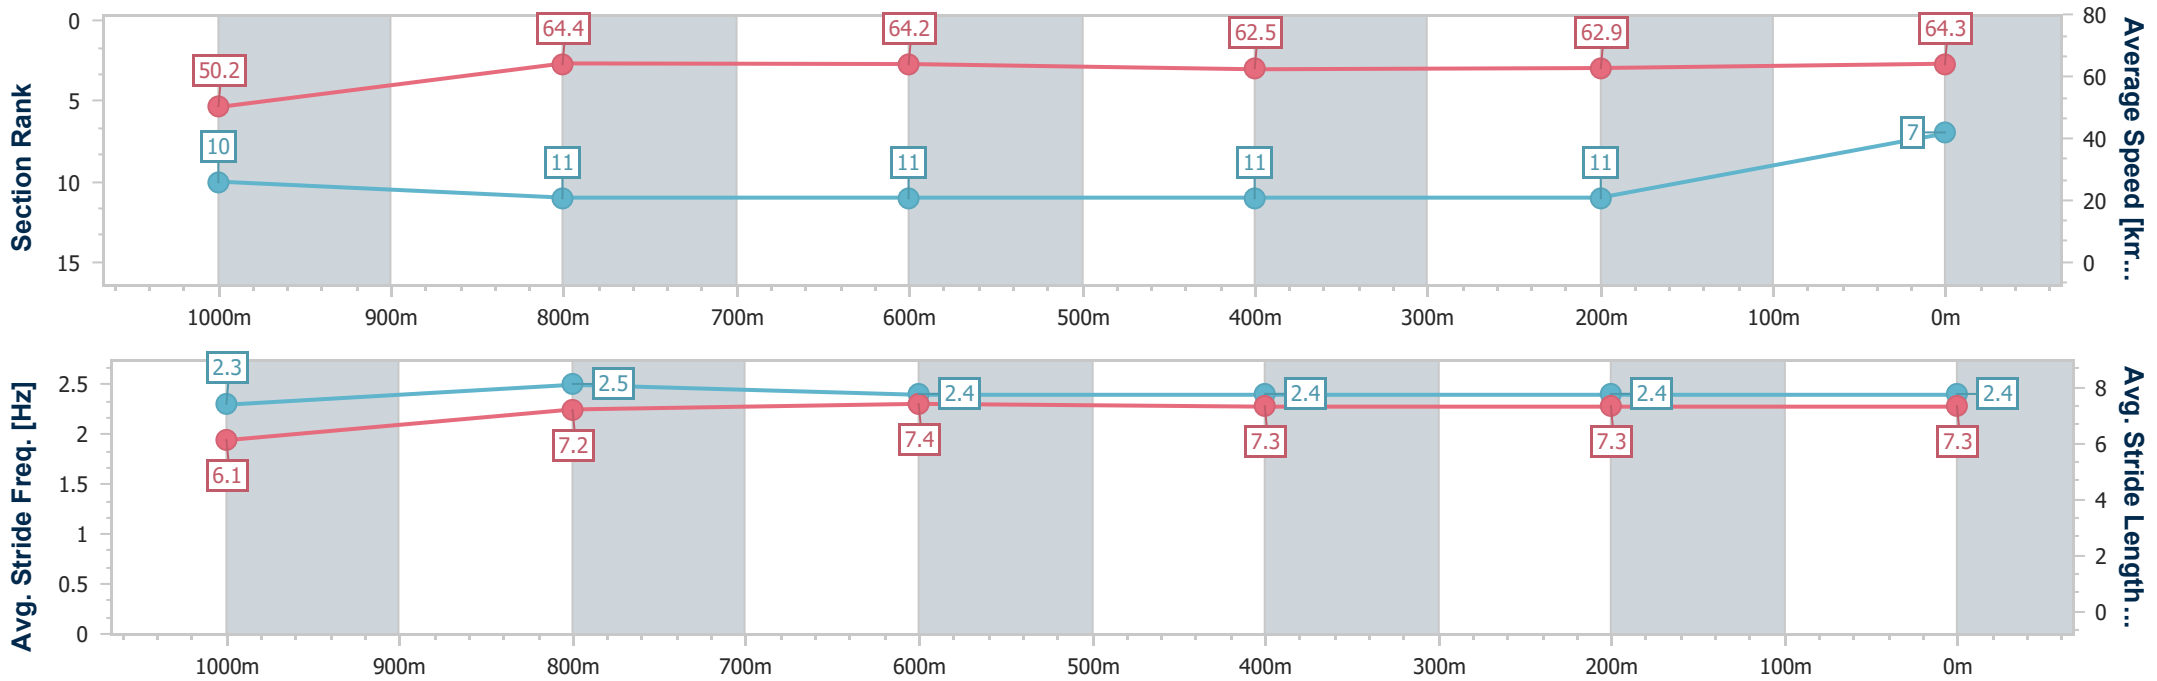

### Ipswich QLD Professional

Race 4: GREAT NORTHERN Maiden Plate - 1200m

11 October 2023 - 15:04

Track Rating: Good 3, Weather: Fine, Rail Position: +6.0m Entire

Section	Overall	1000m	800m	600m	400m	200m
Section Times	1:10.90 [7] (0:14.39)	0:56.51 [10] (0:11.17)	0:45.34 [11] (0:11.17)	0:34.17 [11] (0:11.50)	0:22.67 [11] (0:11.48)	0:11.19 [11] (0:11.19)
Average Speed [km/h]	50.2	64.4	64.2	62.5	62.9	64.3
Top Speed [km/h]	64.7	65.8	65.8	63.8	64.9	65.6
Avg. Dist. to Rail [m]	7.4	0.3	0.8	0.5	1.9	6.6
Avg. Stride Freq. [Hz]	2.3	2.5	2.4	2.4	2.4	2.4
Avg. Stride Length [m]	6.1	7.2	7.4	7.3	7.3	7.3

- [ ] Ranking at each section and finish
- .-.- No data available at this section
- NA No data available

Horse/Jockey Name	Push Turbo
Final Rank	8
Fastest Section Time (Section)	0:10.97 (1000m)
Top Speed [km/h] (Section)	66.4 (1000m)
Race State	Finished