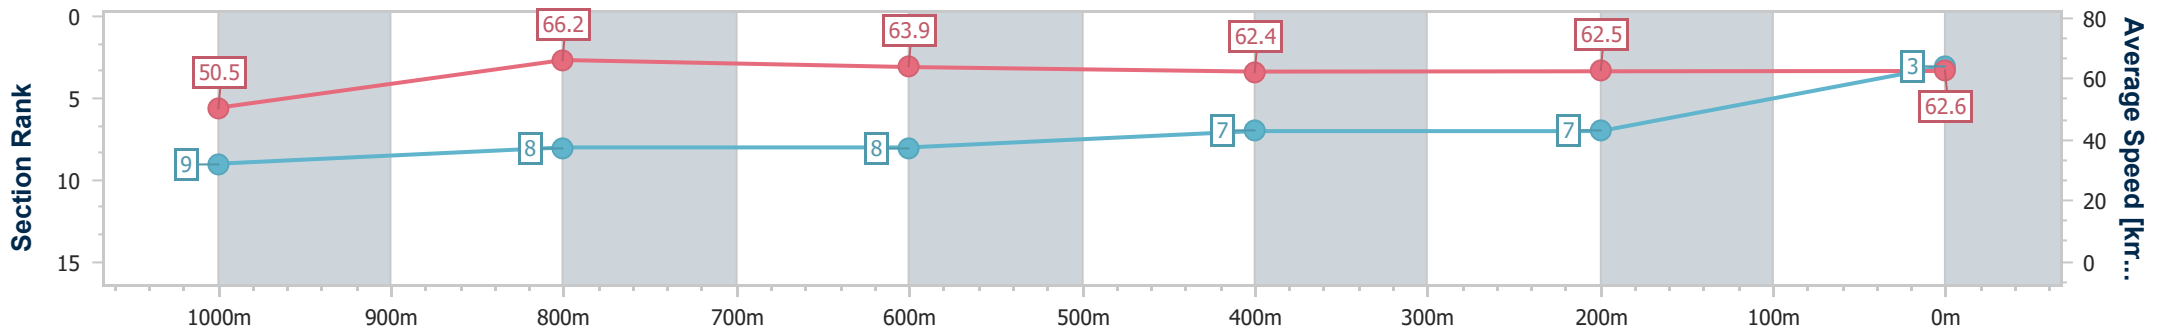

### Ipswich QLD Professional

Race 4: GREAT NORTHERN Maiden Plate - 1200m

11 October 2023 - 15:04

Track Rating: Good 3, Weather: Fine, Rail Position: +6.0m Entire

Section	Overall	1000m	800m	600m	400m	200m
Section Times	1:10.69 [3] (0:14.24)	0:56.45 [9] (0:10.86)	0:45.59 [8] (0:11.18)	0:34.41 [8] (0:11.46)	0:22.95 [7] (0:11.45)	0:11.50 [7] (0:11.50)
Average Speed [km/h]	50.5	66.2	63.9	62.4	62.5	62.6
Top Speed [km/h]	64.8	67.4	66.0	63.5	63.5	63.6
Avg. Dist. to Rail [m]	3.5	0.9	1.5	1.9	1.6	3.8
Avg. Stride Freq. [Hz]	2.3	2.4	2.3	2.3	2.4	2.4
Avg. Stride Length [m]	6.2	7.6	7.5	7.3	7.0	6.9