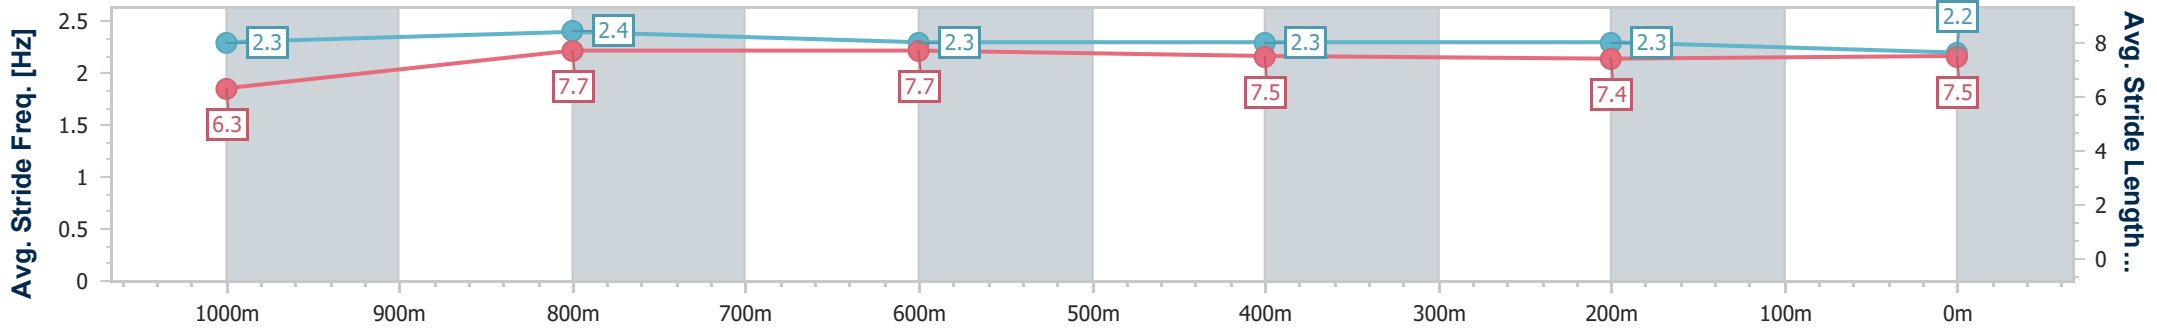

### Ipswich QLD Professional

Race 4: GREAT NORTHERN Maiden Plate - 1200m

11 October 2023 - 15:04

Track Rating: Good 3, Weather: Fine, Rail Position: +6.0m Entire

Section	Overall	1000m	800m	600m	400m	200m
Section Times	1:10.82 [5] (0:13.87)	0:56.95 [3] (0:10.74)	0:46.21 [2] (0:11.14)	0:35.07 [2] (0:11.58)	0:23.49 [4] (0:11.62)	0:11.87 [3] (0:11.87)
Average Speed [km/h]	52.0	67.1	64.4	62.1	61.9	60.6
Top Speed [km/h]	66.7	68.2	66.2	62.9	63.2	62.4
Avg. Dist. to Rail [m]	6.0	0.8	0.6	0.7	0.5	1.9
Avg. Stride Freq. [Hz]	2.3	2.4	2.3	2.3	2.3	2.2
Avg. Stride Length [m]	6.3	7.7	7.7	7.5	7.4	7.5