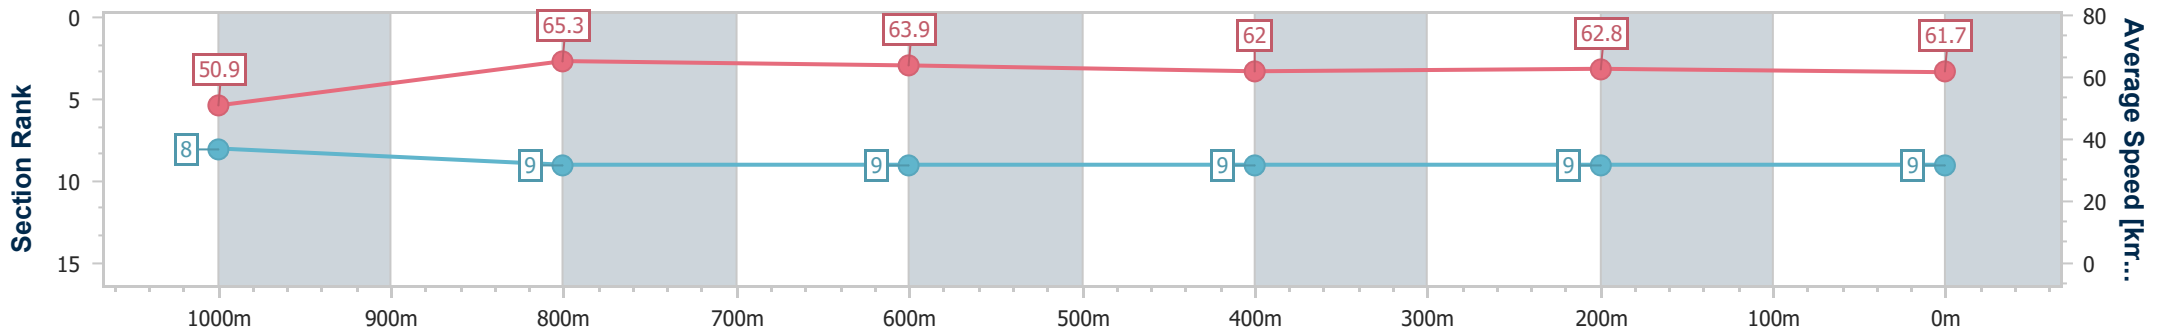

### Ipswich QLD Professional

Race 4: GREAT NORTHERN Maiden Plate - 1200m

11 October 2023 - 15:04

Track Rating: Good 3, Weather: Fine, Rail Position: +6.0m Entire

Section	Overall	1000m	800m	600m	400m	200m
Section Times	1:11.19 [9] (0:14.17)	0:57.02 [8] (0:11.07)	0:45.95 [9] (0:11.22)	0:34.73 [9] (0:11.60)	0:23.13 [9] (0:11.48)	0:11.65 [9] (0:11.65)
Average Speed [km/h]	50.9	65.3	63.9	62.0	62.8	61.7
Top Speed [km/h]	65.6	66.4	65.1	63.1	63.9	63.4
Avg. Dist. to Rail [m]	9.2	1.4	0.9	0.5	1.4	4.0
Avg. Stride Freq. [Hz]	2.3	2.4	2.4	2.4	2.4	2.4
Avg. Stride Length [m]	6.1	7.4	7.5	7.0	7.3	7.3

- [ ] Ranking at each section and finish
- .-.- No data available at this section
- NA No data available

Horse/Jockey Name	Silvanna's Song
Final Rank	10
Fastest Section Time (Section)	0:10.77 (1000m)
Top Speed [km/h] (Section)	67.3 (1000m)
Race State	Finished