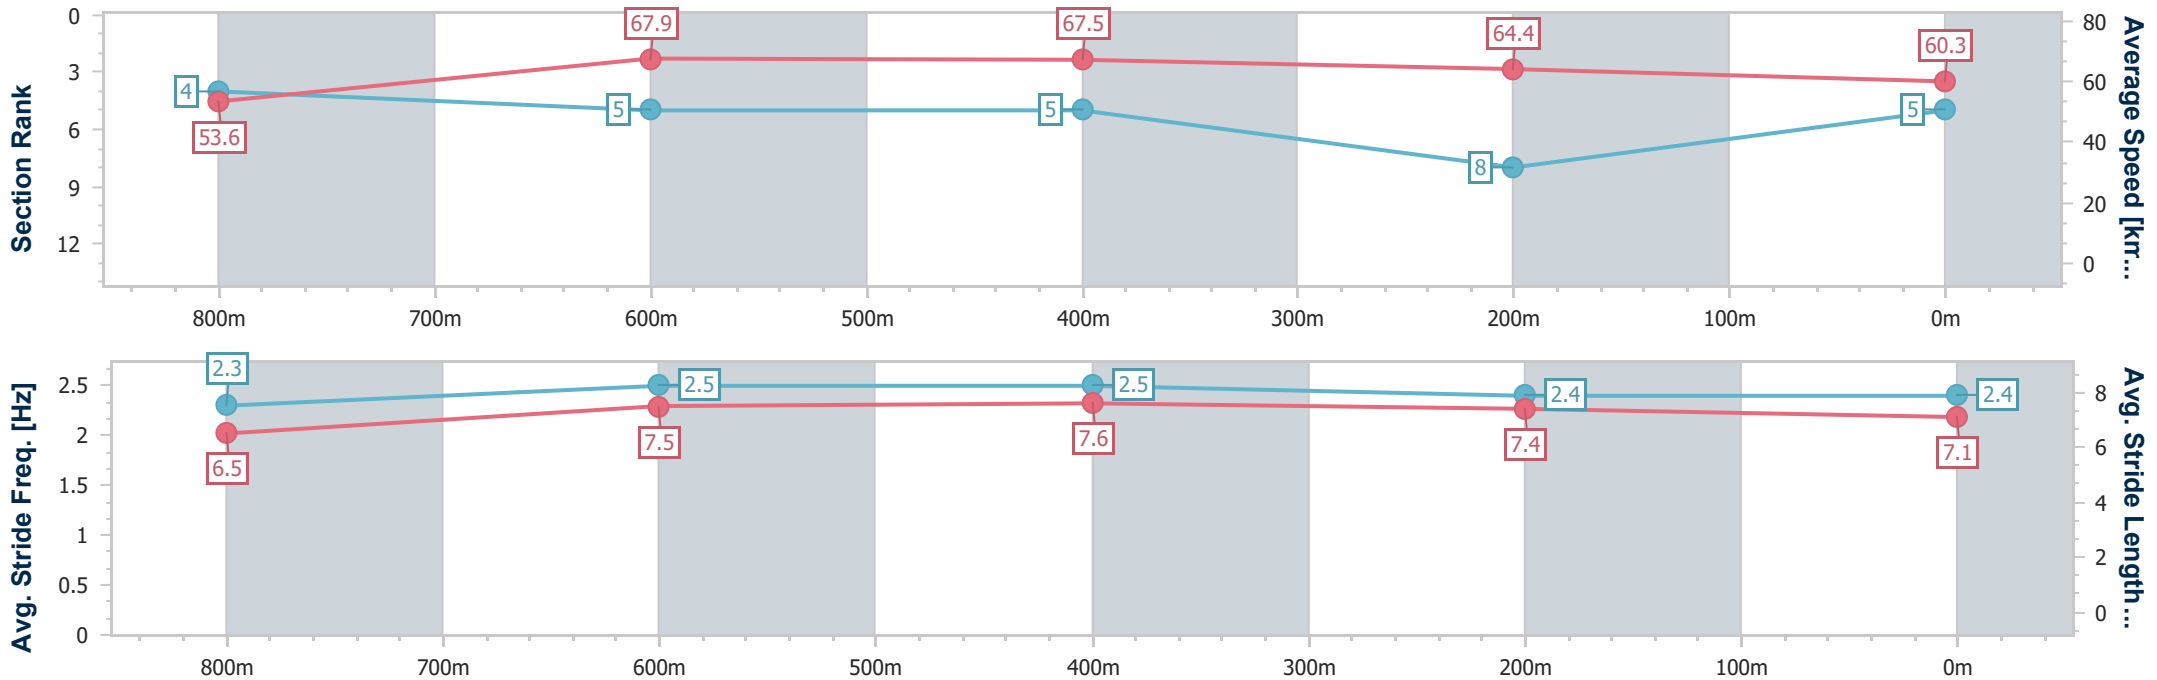

### Eagle Farm QLD Professional

Race 3: BAY BUILDING GROUP Maiden Plate - 1000m

25 October 2023 - 13:53

Track Rating: Good 4, Weather: Fine, Rail Position: +10m Entire

BRISBANE RACING CLUB

Section	Overall	800m	600m	400m	200m
Section Times	0:58.00 [5] (0:13.45)	0:44.55 [4] (0:10.71)	0:33.84 [5] (0:10.72)	0:23.12 [5] (0:11.19)	0:11.93 [8] (0:11.93)
Average Speed [km/h]	53.6	67.9	67.5	64.4	60.3
Top Speed [km/h]	68.9	68.8	68.0	67.6	64.3
Avg. Dist. to Rail [m]	1.3	1.3	1.1	1.1	2.0
Avg. Stride Freq. [Hz]	2.3	2.5	2.5	2.4	2.4
Avg. Stride Length [m]	6.5	7.5	7.6	7.4	7.1