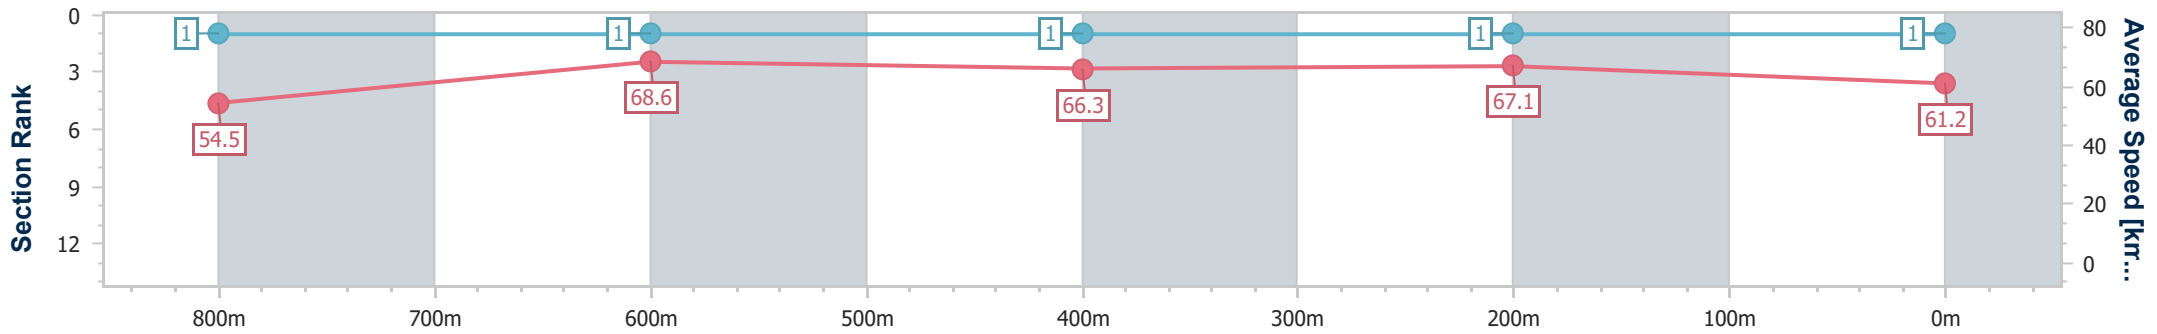

### Eagle Farm QLD Professional

Race 3: BAY BUILDING GROUP Maiden Plate - 1000m

25 October 2023 - 13:53

Track Rating: Good 4, Weather: Fine, Rail Position: +10m Entire

BRISBANE RACING CLUB

Section	Overall	800m	600m	400m	200m
Section Times	0:57.13 [1] (0:13.30)	0:43.83 [1] (0:10.52)	0:33.31 [1] (0:10.82)	0:22.49 [1] (0:10.74)	0:11.75 [1] (0:11.75)
Average Speed [km/h]	54.5	68.6	66.3	67.1	61.2
Top Speed [km/h]	70.3	70.1	67.1	68.2	66.2
Avg. Dist. to Rail [m]	3.6	0.3	1.1	0.5	1.1
Avg. Stride Freq. [Hz]	2.4	2.5	2.4	2.4	2.4
Avg. Stride Length [m]	6.4	7.7	7.4	7.6	7.2