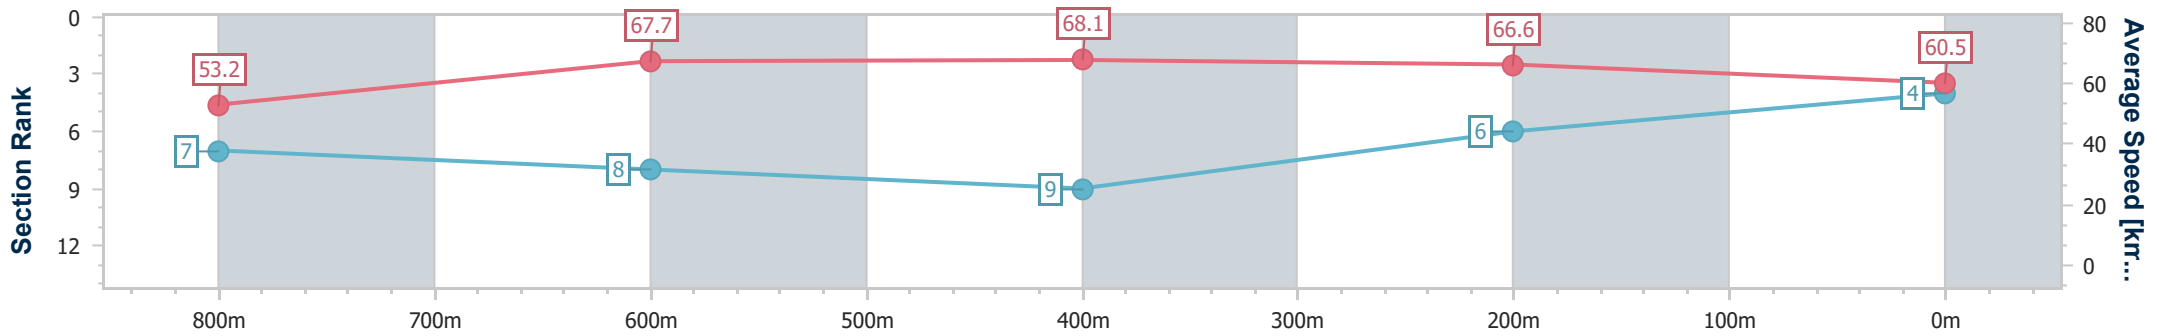

Eagle Farm QLD Professional

Race 3: BAY BUILDING GROUP Maiden Plate - 1000m

25 October 2023 - 13:53

Track Rating: Good 4, Weather: Fine, Rail Position: +10m Entire

BRISBANE RACING CLUB

Section	Overall	800m	600m	400m	200m
Section Times	0:57.91 [4] (0:13.72)	0:44.19 [7] (0:10.80)	0:33.39 [8] (0:10.68)	0:22.71 [9] (0:10.83)	0:11.88 [6] (0:11.88)
Average Speed [km/h]	53.2	67.7	68.1	66.6	60.5
Top Speed [km/h]	68.0	68.9	69.1	68.1	64.5
Avg. Dist. to Rail [m]	7.8	2.8	2.7	4.7	5.7
Avg. Stride Freq. [Hz]	2.3	2.5	2.5	2.4	2.4
Avg. Stride Length [m]	6.4	7.7	7.7	7.6	7.1