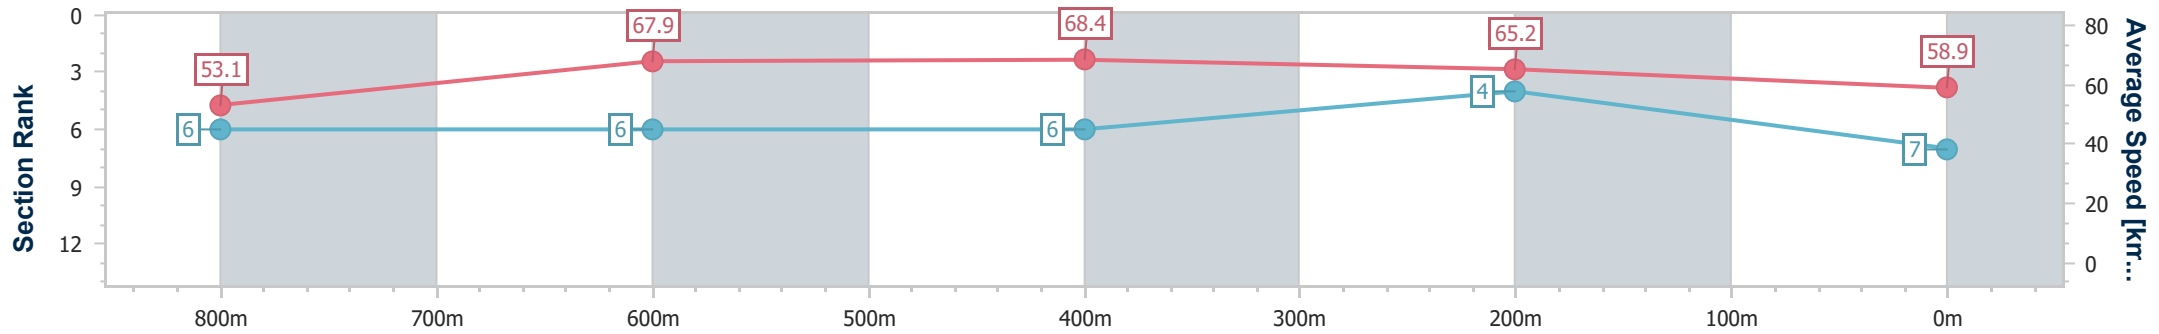

### Eagle Farm QLD Professional

Race 3: BAY BUILDING GROUP Maiden Plate - 1000m

25 October 2023 - 13:53

Track Rating: Good 4, Weather: Fine, Rail Position: +10m Entire

BRISBANE RACING CLUB

Section	Overall	800m	600m	400m	200m
Section Times	0:58.20 [7] (0:13.60)	0:44.60 [6] (0:10.66)	0:33.94 [6] (0:10.66)	0:23.28 [6] (0:11.04)	0:12.24 [4] (0:12.24)
Average Speed [km/h]	53.1	67.9	68.4	65.2	58.9
Top Speed [km/h]	68.2	68.9	69.5	68.0	61.9
Avg. Dist. to Rail [m]	2.1	1.0	3.2	4.5	3.7
Avg. Stride Freq. [Hz]	2.4	2.5	2.5	2.5	2.4
Avg. Stride Length [m]	6.1	7.5	7.5	7.3	6.9