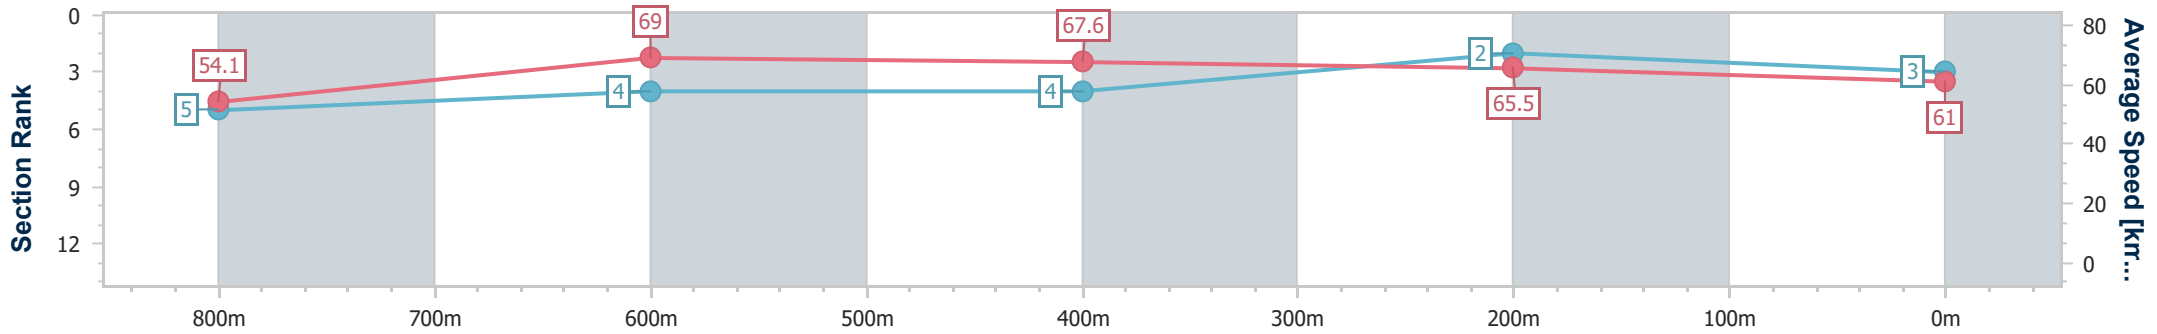

### Eagle Farm QLD Professional

Race 3: BAY BUILDING GROUP Maiden Plate - 1000m

25 October 2023 - 13:53

Track Rating: Good 4, Weather: Fine, Rail Position: +10m Entire

BRISBANE RACING CLUB

Section	Overall	800m	600m	400m	200m
Section Times	0:57.61 [3] (0:13.51)	0:44.10 [5] (0:10.59)	0:33.51 [4] (0:10.68)	0:22.83 [4] (0:11.02)	0:11.81 [2] (0:11.81)
Average Speed [km/h]	54.1	69.0	67.6	65.5	61.0
Top Speed [km/h]	69.6	69.8	68.8	66.9	63.7
Avg. Dist. to Rail [m]	6.8	2.8	1.1	1.7	2.7
Avg. Stride Freq. [Hz]	2.3	2.4	2.3	2.3	2.2
Avg. Stride Length [m]	6.6	8.1	8.1	7.8	7.5

- [ ] Ranking at each section and finish
- .-.- No data available at this section
- NA No data available

Horse/Jockey Name	Ever So Clever
Final Rank	4
Fastest Section Time (Section)	0:10.68 (600m)
Top Speed [km/h] (Section)	69.1 (600m)
Race State	Finished