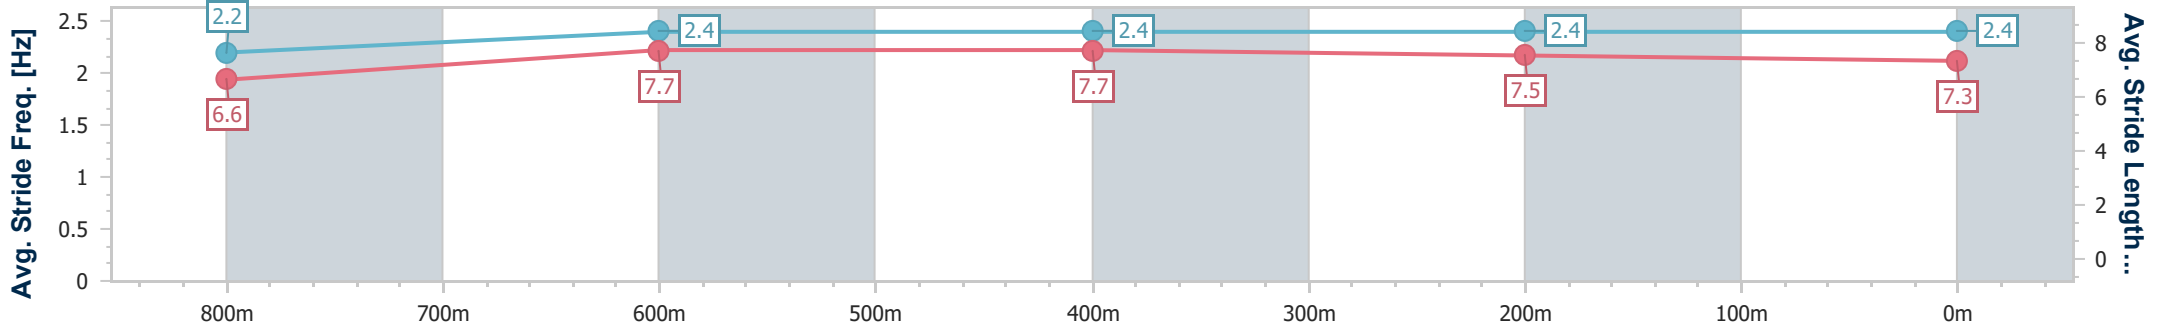

Eagle Farm QLD Professional

Race 3: BAY BUILDING GROUP Maiden Plate - 1000m

25 October 2023 - 13:53

Track Rating: Good 4, Weather: Fine, Rail Position: +10m Entire

BRISBANE RACING CLUB

Section	Overall	800m	600m	400m	200m
Section Times	0:57.59 [2] (0:13.91)	0:43.68 [9] (0:10.63)	0:33.05 [9] (0:10.59)	0:22.46 [8] (0:10.90)	0:11.56 [7] (0:11.56)
Average Speed [km/h]	52.3	68.0	68.2	66.0	62.3
Top Speed [km/h]	69.2	69.1	69.4	68.8	63.9
Avg. Dist. to Rail [m]	6.1	0.9	0.9	1.5	1.9
Avg. Stride Freq. [Hz]	2.2	2.4	2.4	2.4	2.4
Avg. Stride Length [m]	6.6	7.7	7.7	7.5	7.3