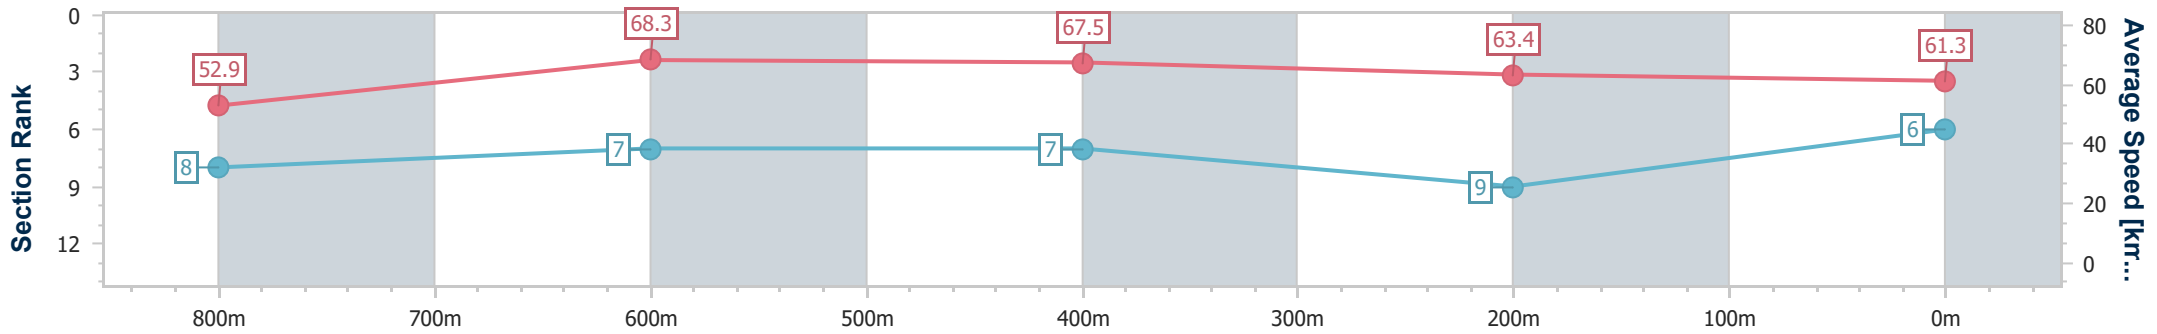

### Eagle Farm QLD Professional

Race 3: BAY BUILDING GROUP Maiden Plate - 1000m

25 October 2023 - 13:53

Track Rating: Good 4, Weather: Fine, Rail Position: +10m Entire

BRISBANE RACING CLUB

Section	Overall	800m	600m	400m	200m
Section Times	0:58.00 [6] (0:13.73)	0:44.27 [8] (0:10.55)	0:33.72 [7] (0:10.64)	0:23.08 [7] (0:11.33)	0:11.75 [9] (0:11.75)
Average Speed [km/h]	52.9	68.3	67.5	63.4	61.3
Top Speed [km/h]	69.2	69.5	68.2	65.7	62.7
Avg. Dist. to Rail [m]	2.4	0.6	0.6	0.4	3.4
Avg. Stride Freq. [Hz]	2.4	2.5	2.5	2.4	2.4
Avg. Stride Length [m]	6.3	7.7	7.5	7.3	7.0