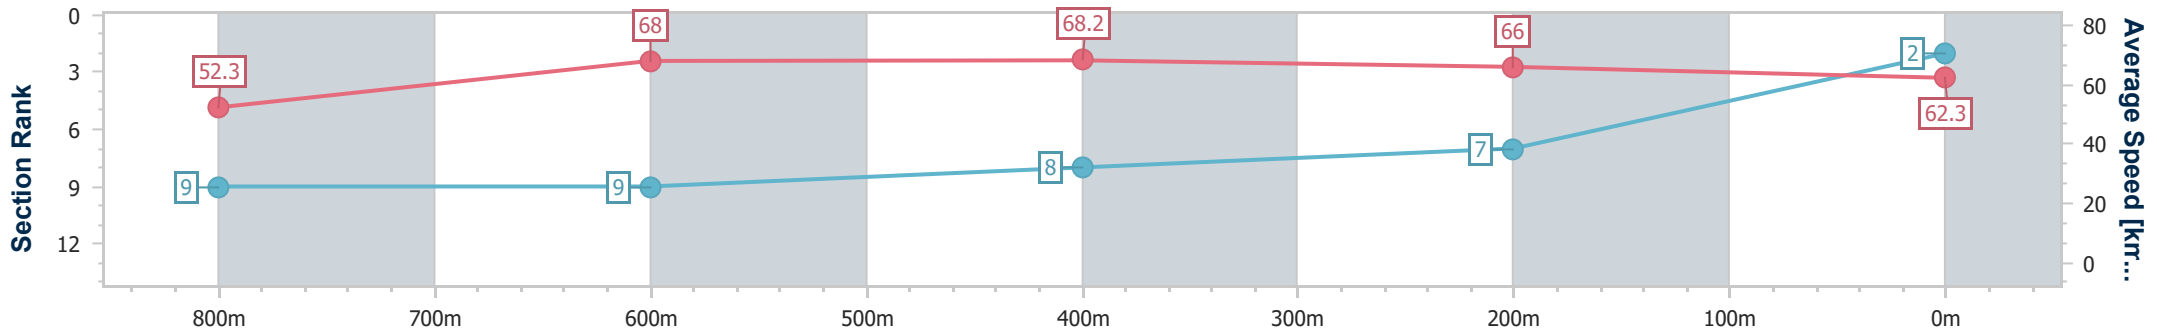

Eagle Farm QLD Professional

Race 3: BAY BUILDING GROUP Maiden Plate - 1000m

25 October 2023 - 13:53

Track Rating: Good 4, Weather: Fine, Rail Position: +10m Entire

BRISBANE RACING CLUB

Section	Overall	800m	600m	400m	200m
Section Times	0:57.59 [2] (0:13.91)	0:43.68 [9] (0:10.63)	0:33.05 [9] (0:10.59)	0:22.46 [8] (0:10.90)	0:11.56 [7] (0:11.56)
Average Speed [km/h]	52.3	68.0	68.2	66.0	62.3
Top Speed [km/h]	69.2	69.1	69.4	68.8	63.9
Avg. Dist. to Rail [m]	6.1	0.9	0.9	1.5	1.9
Avg. Stride Freq. [Hz]	2.2	2.4	2.4	2.4	2.4
Avg. Stride Length [m]	6.6	7.7	7.7	7.5	7.3