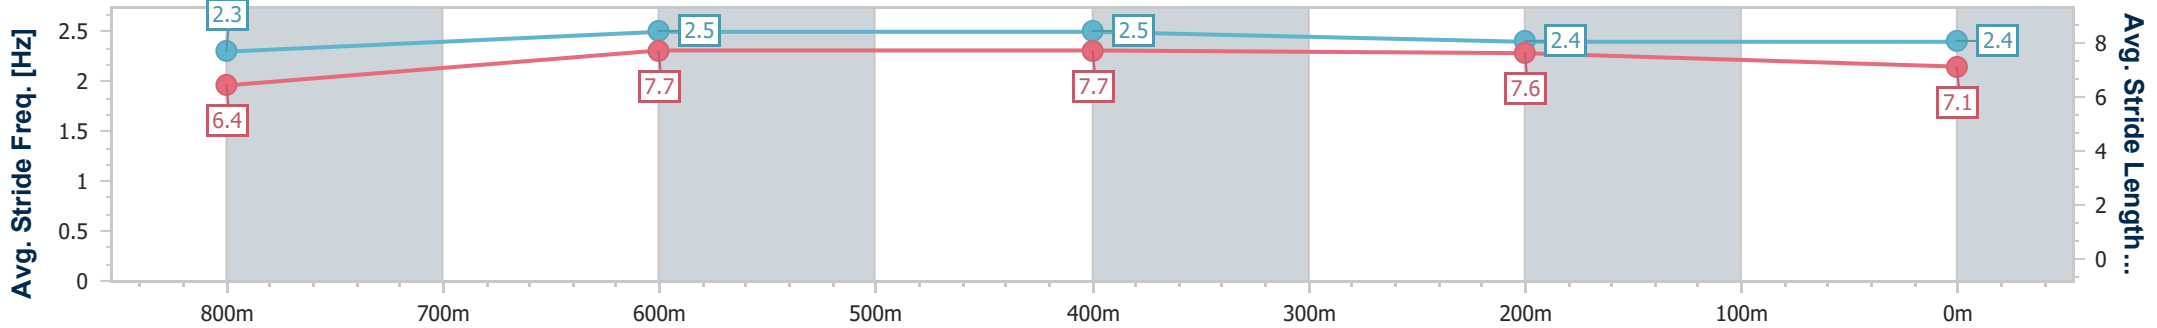

Eagle Farm QLD Professional

Race 3: BAY BUILDING GROUP Maiden Plate - 1000m

25 October 2023 - 13:53

Track Rating: Good 4, Weather: Fine, Rail Position: +10m Entire

BRISBANE RACING CLUB

Section	Overall	800m	600m	400m	200m
Section Times	0:57.91 [4] (0:13.72)	0:44.19 [7] (0:10.80)	0:33.39 [8] (0:10.68)	0:22.71 [9] (0:10.83)	0:11.88 [6] (0:11.88)
Average Speed [km/h]	53.2	67.7	68.1	66.6	60.5
Top Speed [km/h]	68.0	68.9	69.1	68.1	64.5
Avg. Dist. to Rail [m]	7.8	2.8	2.7	4.7	5.7
Avg. Stride Freq. [Hz]	2.3	2.5	2.5	2.4	2.4
Avg. Stride Length [m]	6.4	7.7	7.7	7.6	7.1