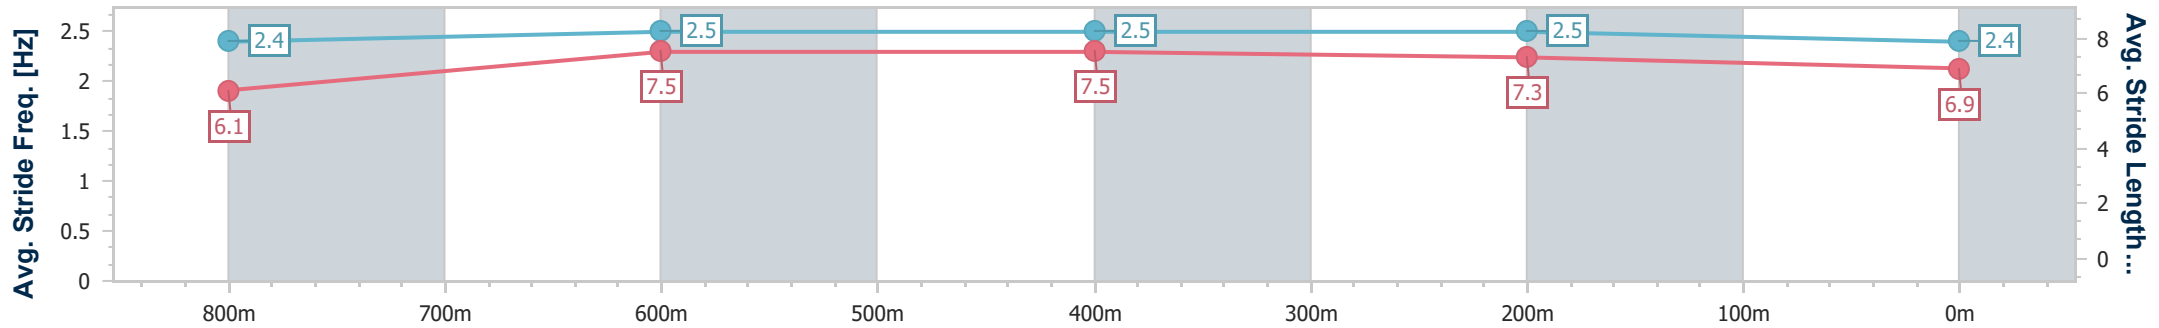

- [ ] Ranking at each section and finish
- .-.- No data available at this section
- NA No data available

Horse/Jockey Name	Prolific Melody
Final Rank	7
Fastest Section Time (Section)	0:10.66 (800m)
Top Speed [km/h] (Section)	69.5 (600m)
Race State	Finished

### Eagle Farm QLD Professional

Race 3: BAY BUILDING GROUP Maiden Plate - 1000m

25 October 2023 - 13:53

Track Rating: Good 4, Weather: Fine, Rail Position: +10m Entire

BRISBANE RACING CLUB

Section	Overall	800m	600m	400m	200m
Section Times	0:58.20 [7] (0:13.60)	0:44.60 [6] (0:10.66)	0:33.94 [6] (0:10.66)	0:23.28 [6] (0:11.04)	0:12.24 [4] (0:12.24)
Average Speed [km/h]	53.1	67.9	68.4	65.2	58.9
Top Speed [km/h]	68.2	68.9	69.5	68.0	61.9
Avg. Dist. to Rail [m]	2.1	1.0	3.2	4.5	3.7
Avg. Stride Freq. [Hz]	2.4	2.5	2.5	2.5	2.4
Avg. Stride Length [m]	6.1	7.5	7.5	7.3	6.9