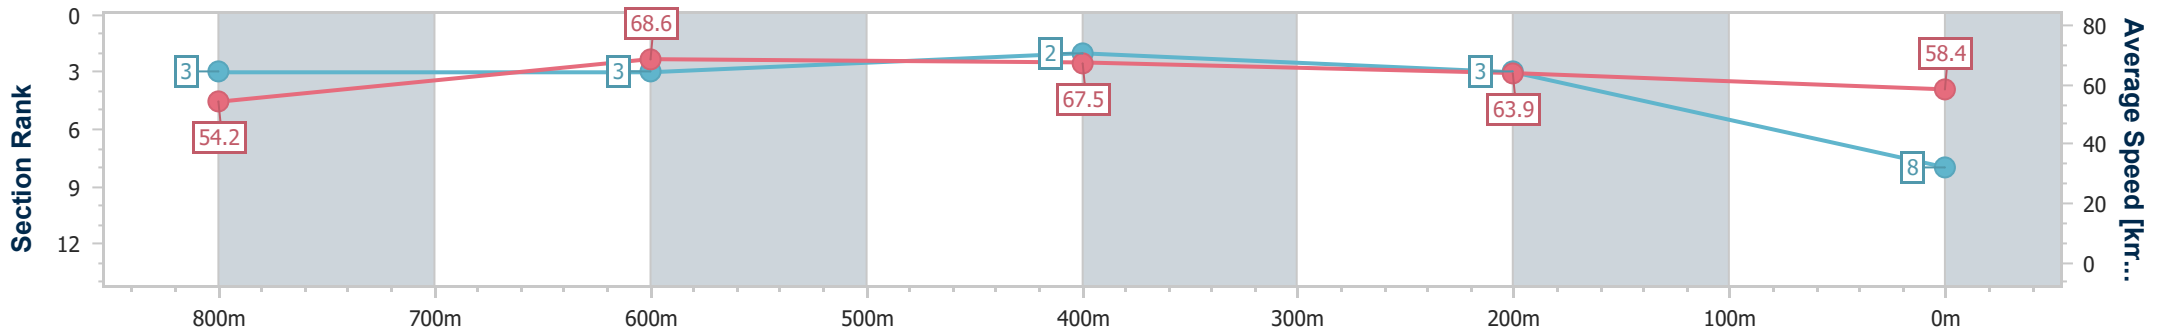

### Eagle Farm QLD Professional

Race 3: BAY BUILDING GROUP Maiden Plate - 1000m

25 October 2023 - 13:53

Track Rating: Good 4, Weather: Fine, Rail Position: +10m Entire

BRISBANE RACING CLUB

Section	Overall	800m	600m	400m	200m
Section Times	0:58.25 [8] (0:13.39)	0:44.86 [3] (0:10.57)	0:34.29 [3] (0:10.69)	0:23.60 [2] (0:11.26)	0:12.34 [3] (0:12.34)
Average Speed [km/h]	54.2	68.6	67.5	63.9	58.4
Top Speed [km/h]	68.6	69.3	67.8	65.5	62.2
Avg. Dist. to Rail [m]	1.3	2.2	0.6	1.1	2.5
Avg. Stride Freq. [Hz]	2.3	2.4	2.4	2.4	2.3
Avg. Stride Length [m]	6.3	7.5	7.5	7.4	7.0

- [ ] Ranking at each section and finish
- .-.- No data available at this section
- NA No data available

Horse/Jockey Name	Confirm Nor Deny
Final Rank	9
Fastest Section Time (Section)	0:10.52 (800m)
Top Speed [km/h] (Section)	70.2 (800m)
Race State	Finished