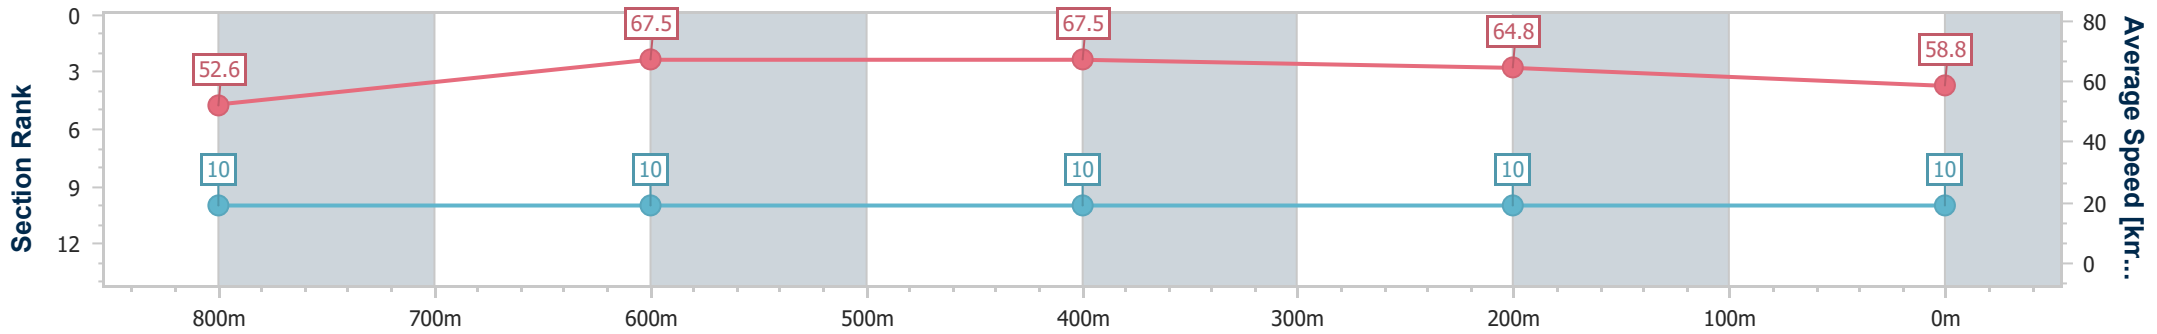

- [ ] Ranking at each section and finish
- .-.- No data available at this section
- NA No data available

Horse/Jockey Name	Alabama Gold
Final Rank	10
Fastest Section Time (Section)	0:10.73 (800m)
Top Speed [km/h] (Section)	68.8 (600m)
Race State	Finished

### Eagle Farm QLD Professional

Race 3: BAY BUILDING GROUP Maiden Plate - 1000m

25 October 2023 - 13:53

Track Rating: Good 4, Weather: Fine, Rail Position: +10m Entire

BRISBANE RACING CLUB

Section	Overall	800m	600m	400m	200m
Section Times	0:58.86 [10] (0:13.97)	0:44.89 [10] (0:10.73)	0:34.16 [10] (0:10.80)	0:23.36 [10] (0:11.11)	0:12.25 [10] (0:12.25)
Average Speed [km/h]	52.6	67.5	67.5	64.8	58.8
Top Speed [km/h]	66.6	68.3	68.8	66.8	62.7
Avg. Dist. to Rail [m]	8.7	2.0	2.7	4.1	6.0
Avg. Stride Freq. [Hz]	2.3	2.4	2.4	2.4	2.3
Avg. Stride Length [m]	6.4	7.8	7.7	7.5	7.0

- [ ] Ranking at each section and finish
- .-.- No data available at this section
- NA No data available