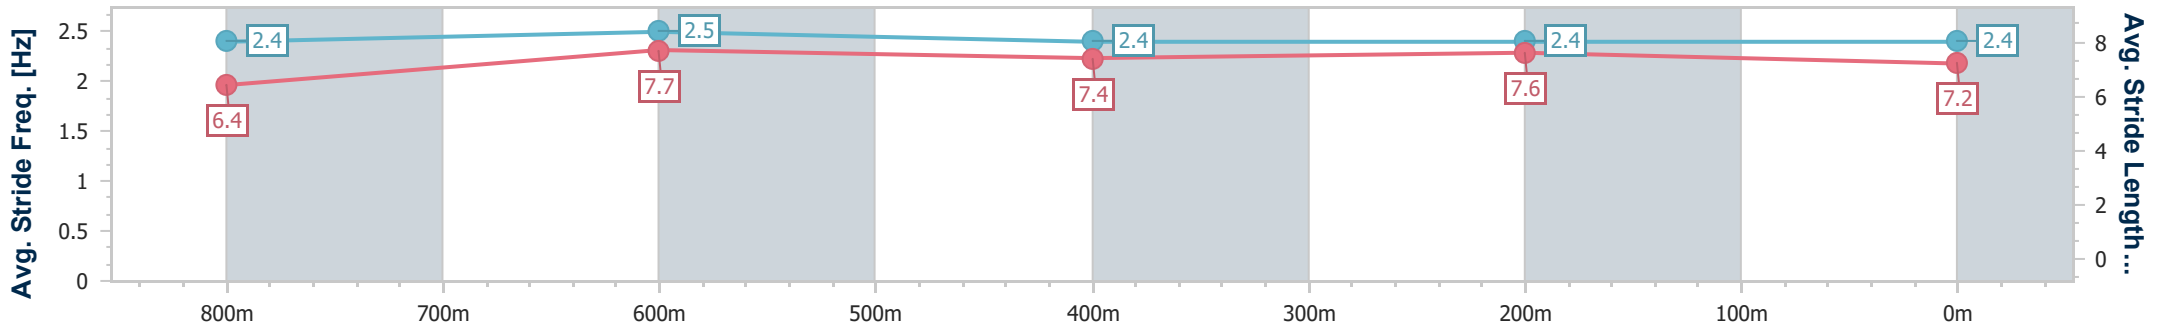

### Eagle Farm QLD Professional

Race 3: BAY BUILDING GROUP Maiden Plate - 1000m

25 October 2023 - 13:53

Track Rating: Good 4, Weather: Fine, Rail Position: +10m Entire

BRISBANE RACING CLUB

Section	Overall	800m	600m	400m	200m
Section Times	0:57.13 [1] (0:13.30)	0:43.83 [1] (0:10.52)	0:33.31 [1] (0:10.82)	0:22.49 [1] (0:10.74)	0:11.75 [1] (0:11.75)
Average Speed [km/h]	54.5	68.6	66.3	67.1	61.2
Top Speed [km/h]	70.3	70.1	67.1	68.2	66.2
Avg. Dist. to Rail [m]	3.6	0.3	1.1	0.5	1.1
Avg. Stride Freq. [Hz]	2.4	2.5	2.4	2.4	2.4
Avg. Stride Length [m]	6.4	7.7	7.4	7.6	7.2