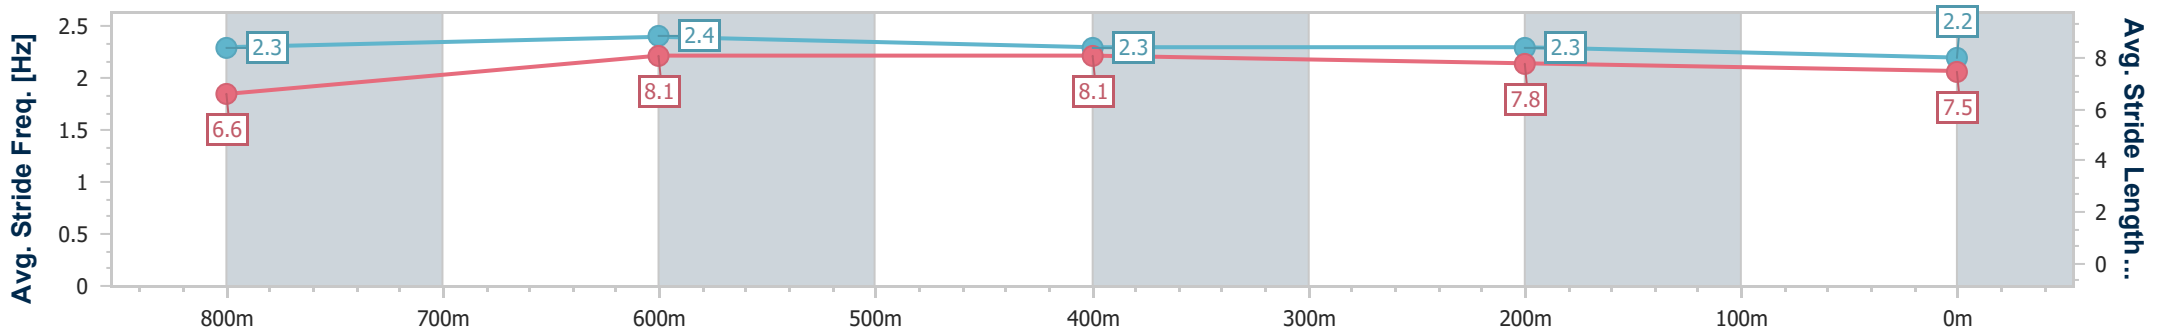

### Eagle Farm QLD Professional

Race 3: BAY BUILDING GROUP Maiden Plate - 1000m

25 October 2023 - 13:53

Track Rating: Good 4, Weather: Fine, Rail Position: +10m Entire

BRISBANE RACING CLUB

Section	Overall	800m	600m	400m	200m
Section Times	0:57.61 [3] (0:13.51)	0:44.10 [5] (0:10.59)	0:33.51 [4] (0:10.68)	0:22.83 [4] (0:11.02)	0:11.81 [2] (0:11.81)
Average Speed [km/h]	54.1	69.0	67.6	65.5	61.0
Top Speed [km/h]	69.6	69.8	68.8	66.9	63.7
Avg. Dist. to Rail [m]	6.8	2.8	1.1	1.7	2.7
Avg. Stride Freq. [Hz]	2.3	2.4	2.3	2.3	2.2
Avg. Stride Length [m]	6.6	8.1	8.1	7.8	7.5

- [ ] Ranking at each section and finish
- .-.- No data available at this section
- NA No data available

Horse/Jockey Name	Ever So Clever
Final Rank	4
Fastest Section Time (Section)	0:10.68 (600m)
Top Speed [km/h] (Section)	69.1 (600m)
Race State	Finished