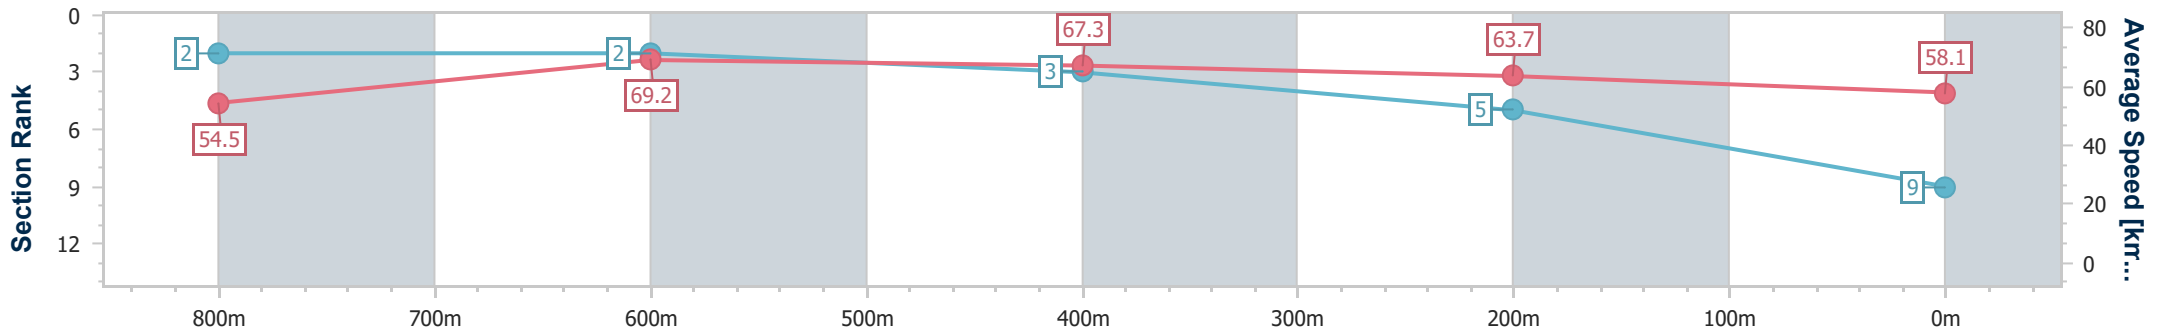

- [ ] Ranking at each section and finish
- .-.- No data available at this section
- NA No data available

Horse/Jockey Name	Confirm Nor Deny
Final Rank	9
Fastest Section Time (Section)	0:10.52 (800m)
Top Speed [km/h] (Section)	70.2 (800m)
Race State	Finished

### Eagle Farm QLD Professional

Race 3: BAY BUILDING GROUP Maiden Plate - 1000m

25 October 2023 - 13:53

Track Rating: Good 4, Weather: Fine, Rail Position: +10m Entire

BRISBANE RACING CLUB

Section	Overall	800m	600m	400m	200m
Section Times	0:58.35 [9] (0:13.37)	0:44.98 [2] (0:10.52)	0:34.46 [2] (0:10.79)	0:23.67 [3] (0:11.30)	0:12.37 [5] (0:12.37)
Average Speed [km/h]	54.5	69.2	67.3	63.7	58.1
Top Speed [km/h]	70.0	70.2	68.2	66.4	62.0
Avg. Dist. to Rail [m]	5.8	3.0	1.2	1.4	0.8
Avg. Stride Freq. [Hz]	2.4	2.5	2.4	2.4	2.3
Avg. Stride Length [m]	6.2	7.8	7.6	7.4	7.0

- [ ] Ranking at each section and finish
- .-.- No data available at this section
- NA No data available

Horse/Jockey Name	Alabama Gold
Final Rank	10
Fastest Section Time (Section)	0:10.73 (800m)
Top Speed [km/h] (Section)	68.8 (600m)
Race State	Finished