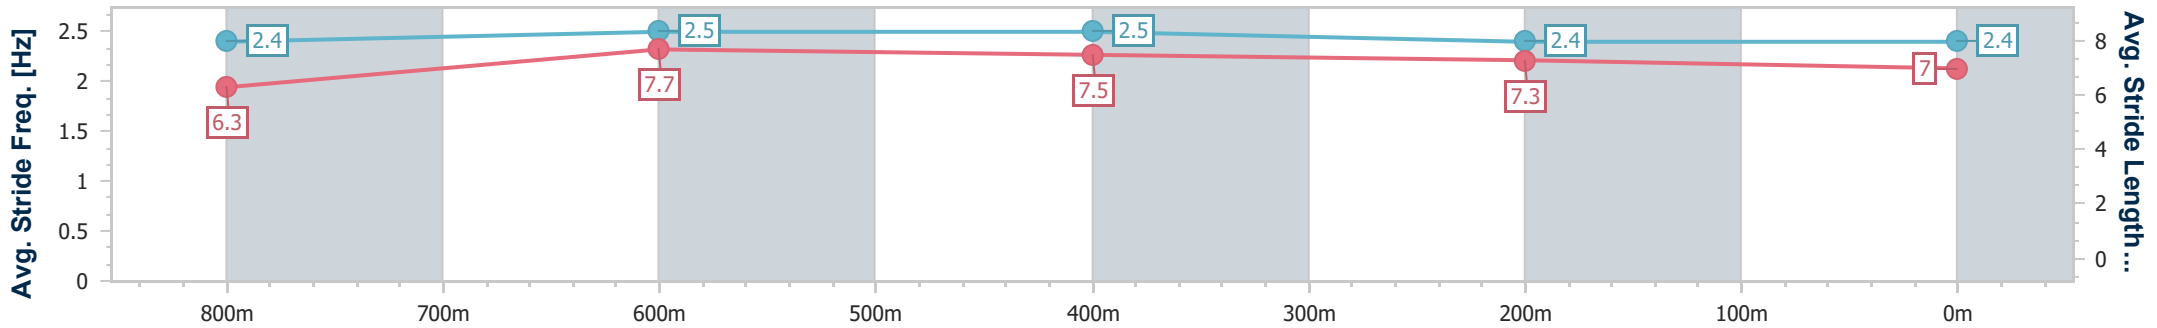

### Eagle Farm QLD Professional

Race 3: BAY BUILDING GROUP Maiden Plate - 1000m

25 October 2023 - 13:53

Track Rating: Good 4, Weather: Fine, Rail Position: +10m Entire

BRISBANE RACING CLUB

Section	Overall	800m	600m	400m	200m
Section Times	0:58.00 [6] (0:13.73)	0:44.27 [8] (0:10.55)	0:33.72 [7] (0:10.64)	0:23.08 [7] (0:11.33)	0:11.75 [9] (0:11.75)
Average Speed [km/h]	52.9	68.3	67.5	63.4	61.3
Top Speed [km/h]	69.2	69.5	68.2	65.7	62.7
Avg. Dist. to Rail [m]	2.4	0.6	0.6	0.4	3.4
Avg. Stride Freq. [Hz]	2.4	2.5	2.5	2.4	2.4
Avg. Stride Length [m]	6.3	7.7	7.5	7.3	7.0

- [ ] Ranking at each section and finish
- .-.- No data available at this section
- NA No data available

Horse/Jockey Name	Prolific Melody
Final Rank	7
Fastest Section Time (Section)	0:10.66 (800m)
Top Speed [km/h] (Section)	69.5 (600m)
Race State	Finished