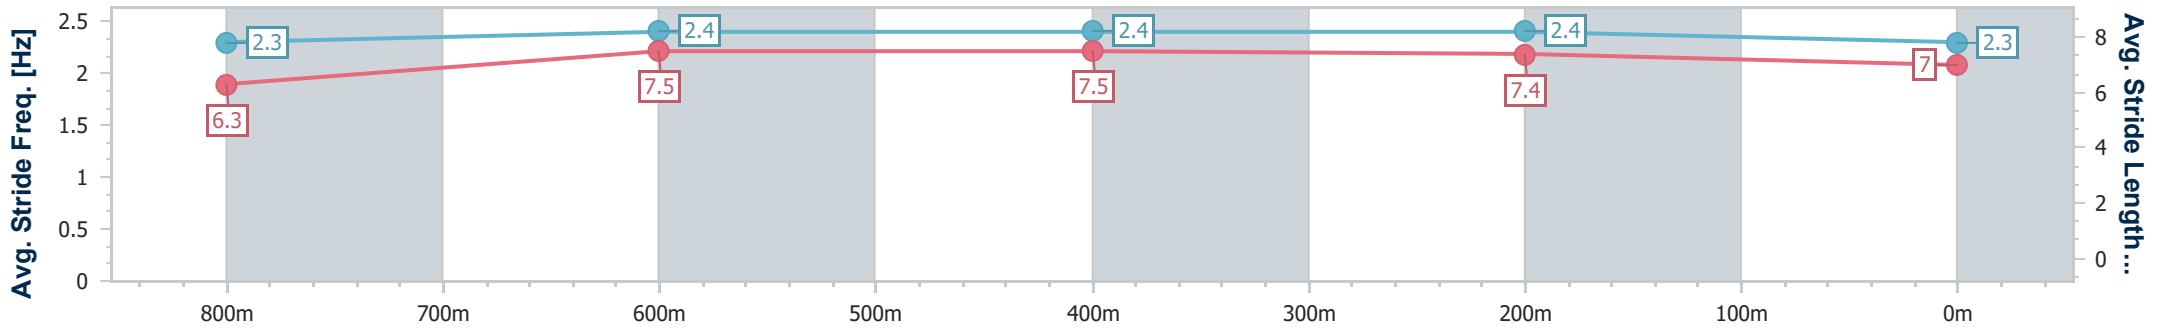

### Eagle Farm QLD Professional

Race 3: BAY BUILDING GROUP Maiden Plate - 1000m

25 October 2023 - 13:53

Track Rating: Good 4, Weather: Fine, Rail Position: +10m Entire

BRISBANE RACING CLUB

Section	Overall	800m	600m	400m	200m
Section Times	0:58.25 [8] (0:13.39)	0:44.86 [3] (0:10.57)	0:34.29 [3] (0:10.69)	0:23.60 [2] (0:11.26)	0:12.34 [3] (0:12.34)
Average Speed [km/h]	54.2	68.6	67.5	63.9	58.4
Top Speed [km/h]	68.6	69.3	67.8	65.5	62.2
Avg. Dist. to Rail [m]	1.3	2.2	0.6	1.1	2.5
Avg. Stride Freq. [Hz]	2.3	2.4	2.4	2.4	2.3
Avg. Stride Length [m]	6.3	7.5	7.5	7.4	7.0

- [ ] Ranking at each section and finish
- .-.- No data available at this section
- NA No data available

Horse/Jockey Name	Confirm Nor Deny
Final Rank	9
Fastest Section Time (Section)	0:10.52 (800m)
Top Speed [km/h] (Section)	70.2 (800m)
Race State	Finished