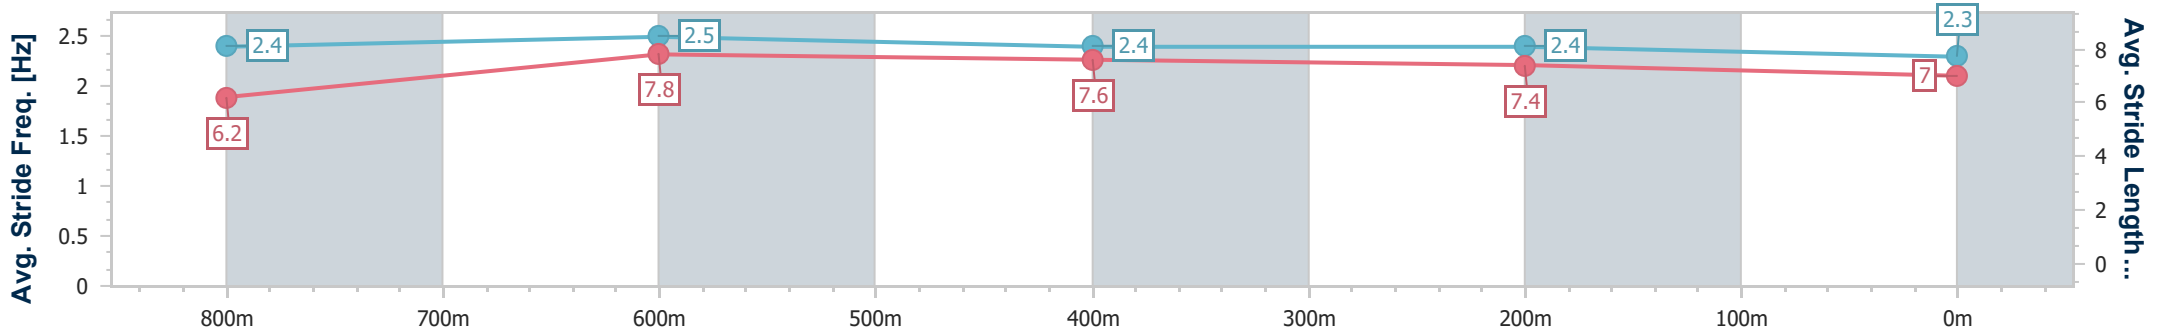

- [ ] Ranking at each section and finish
- .-.- No data available at this section
- NA No data available

Horse/Jockey Name	Confirm Nor Deny
Final Rank	9
Fastest Section Time (Section)	0:10.52 (800m)
Top Speed [km/h] (Section)	70.2 (800m)
Race State	Finished

### Eagle Farm QLD Professional

Race 3: BAY BUILDING GROUP Maiden Plate - 1000m

25 October 2023 - 13:53

Track Rating: Good 4, Weather: Fine, Rail Position: +10m Entire

BRISBANE RACING CLUB

Section	Overall	800m	600m	400m	200m
Section Times	0:58.35 [9] (0:13.37)	0:44.98 [2] (0:10.52)	0:34.46 [2] (0:10.79)	0:23.67 [3] (0:11.30)	0:12.37 [5] (0:12.37)
Average Speed [km/h]	54.5	69.2	67.3	63.7	58.1
Top Speed [km/h]	70.0	70.2	68.2	66.4	62.0
Avg. Dist. to Rail [m]	5.8	3.0	1.2	1.4	0.8
Avg. Stride Freq. [Hz]	2.4	2.5	2.4	2.4	2.3
Avg. Stride Length [m]	6.2	7.8	7.6	7.4	7.0

- [ ] Ranking at each section and finish
- .-.- No data available at this section
- NA No data available

Horse/Jockey Name	Alabama Gold
Final Rank	10
Fastest Section Time (Section)	0:10.73 (800m)
Top Speed [km/h] (Section)	68.8 (600m)
Race State	Finished