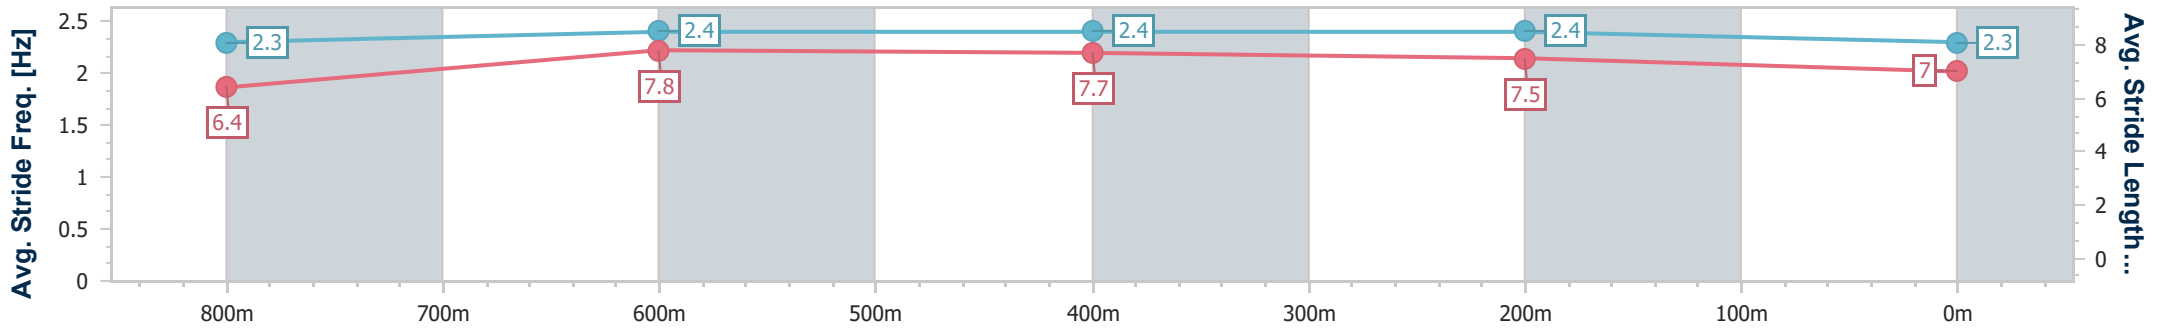

- [ ] Ranking at each section and finish
- .-.- No data available at this section
- NA No data available

Horse/Jockey Name	Alabama Gold
Final Rank	10
Fastest Section Time (Section)	0:10.73 (800m)
Top Speed [km/h] (Section)	68.8 (600m)
Race State	Finished

### Eagle Farm QLD Professional

Race 3: BAY BUILDING GROUP Maiden Plate - 1000m

25 October 2023 - 13:53

Track Rating: Good 4, Weather: Fine, Rail Position: +10m Entire

BRISBANE RACING CLUB

Section	Overall	800m	600m	400m	200m
Section Times	0:58.86 [10] (0:13.97)	0:44.89 [10] (0:10.73)	0:34.16 [10] (0:10.80)	0:23.36 [10] (0:11.11)	0:12.25 [10] (0:12.25)
Average Speed [km/h]	52.6	67.5	67.5	64.8	58.8
Top Speed [km/h]	66.6	68.3	68.8	66.8	62.7
Avg. Dist. to Rail [m]	8.7	2.0	2.7	4.1	6.0
Avg. Stride Freq. [Hz]	2.3	2.4	2.4	2.4	2.3
Avg. Stride Length [m]	6.4	7.8	7.7	7.5	7.0

- [ ] Ranking at each section and finish
- .-.- No data available at this section
- NA No data available