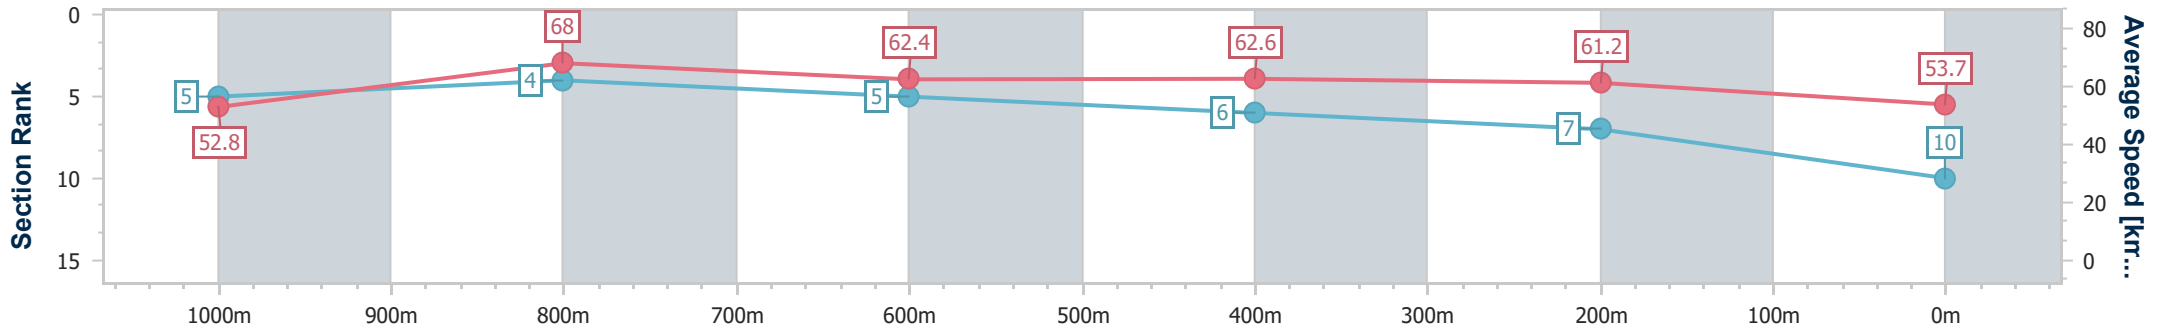

Horse/Jockey Name	Office Politics
Final Rank	10
Fastest Section Time (Section)	0:10.59 (1000m)
Top Speed [km/h] (Section)	71.3 (1000m)
Race State	Finished

Doomben QLD Professional
Race 3: STRADBROKE SEASON ON SALE NOW QTIS Three-Year-Old Colts & Geldings Maiden Plate - 1200m
03 April 2024 - 13:04
Track Rating: Soft 5, Weather: Fine, Rail Position: +8m

BRISBANE
RACING CLUB

Section	Overall	1000m	800m	600m	400m	200m
Section Times	1:12.56 [10] (0:13.70)	0:58.86 [5] (0:10.59)	0:48.27 [4] (0:11.55)	0:36.72 [5] (0:11.52)	0:25.20 [6] (0:11.81)	0:13.39 [7] (0:13.39)
Average Speed [km/h]	52.8	68.0	62.4	62.6	61.2	53.7
Top Speed [km/h]	71.2	71.3	66.5	63.0	63.2	59.4
Avg. Dist. to Rail [m]	5.3	1.2	0.8	0.3	0.9	0.7
Avg. Stride Freq. [Hz]	2.2	2.4	2.3	2.3	2.3	2.2
Avg. Stride Length [m]	6.3	7.8	7.6	7.5	7.4	6.8

- [ ] Ranking at each section and finish
- -.-.- No data available at this section
- NA No data available