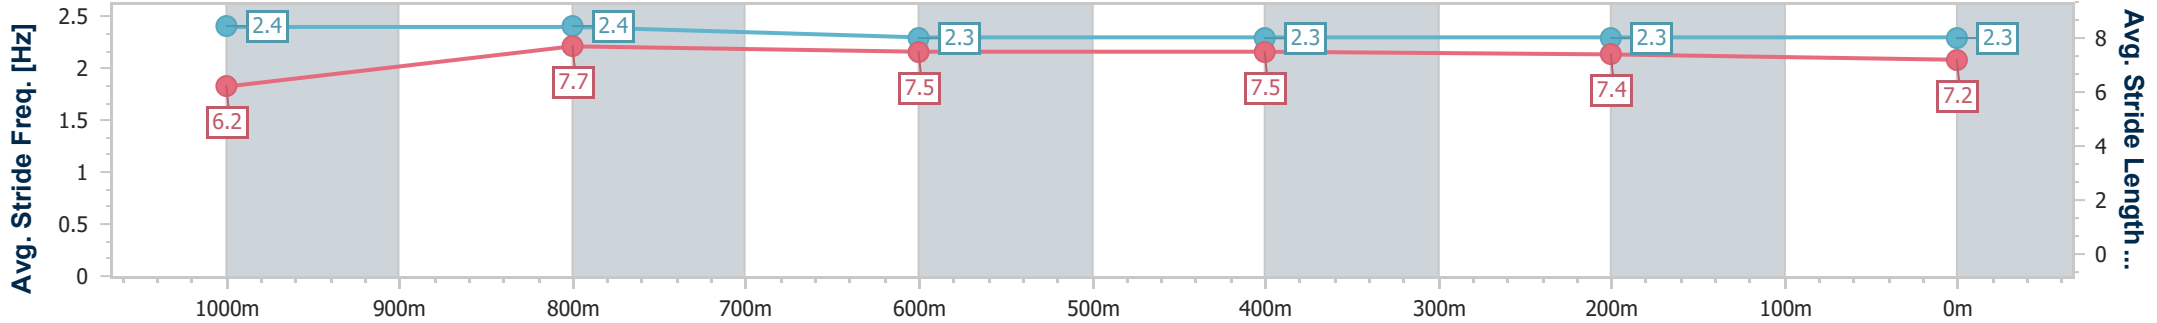

Section	Overall	1000m	800m	600m	400m	200m
Section Times	1:10.90 [6] (0:13.40)	0:57.50 [2] (0:10.73)	0:46.77 [2] (0:11.47)	0:35.30 [2] (0:11.47)	0:23.83 [3] (0:11.49)	0:12.34 [5] (0:12.34)
Average Speed [km/h]	53.8	67.6	62.8	62.9	62.3	58.6
Top Speed [km/h]	69.4	69.1	66.2	63.3	63.5	60.9
Avg. Dist. to Rail [m]	3.9	2.1	0.6	0.3	0.3	0.3
Avg. Stride Freq. [Hz]	2.4	2.4	2.3	2.3	2.3	2.3
Avg. Stride Length [m]	6.2	7.7	7.5	7.5	7.4	7.2