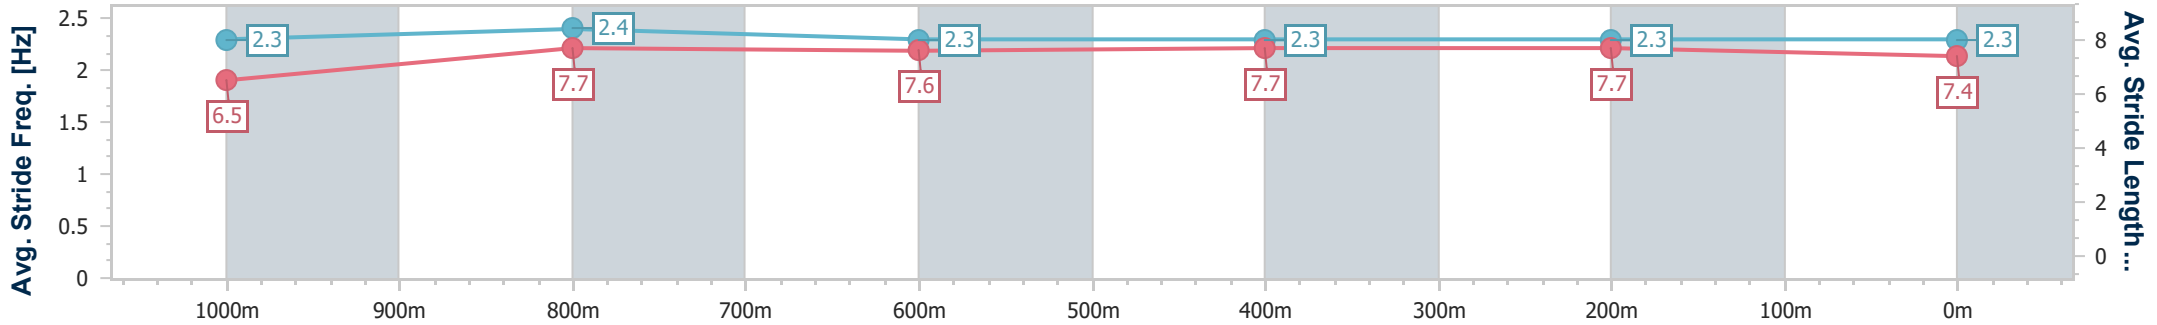

Horse/Jockey Name	Boom In The Dark
Final Rank	3
Fastest Section Time (Section)	0:10.71 (1000m)
Top Speed [km/h] (Section)	68.9 (1000m)
Race State	Finished

Doomben QLD Professional
Race 3: STRADBROKE SEASON ON SALE NOW QTIS Three-Year-Old Colts & Geldings Maiden Plate - 1200m
03 April 2024 - 13:04
Track Rating: Soft 5, Weather: Fine, Rail Position: +8m

BRISBANE
RACING CLUB

Section	Overall	1000m	800m	600m	400m	200m
Section Times	1:10.17 [3] (0:13.47)	0:56.70 [3] (0:10.71)	0:45.99 [3] (0:11.45)	0:34.54 [3] (0:11.29)	0:23.25 [2] (0:11.29)	0:11.96 [2] (0:11.96)
Average Speed [km/h]	53.5	67.4	62.5	63.6	63.7	60.0
Top Speed [km/h]	68.5	68.9	65.1	64.0	64.5	63.3
Avg. Dist. to Rail [m]	3.1	0.8	0.6	1.0	0.5	0.7
Avg. Stride Freq. [Hz]	2.3	2.4	2.3	2.3	2.3	2.3
Avg. Stride Length [m]	6.5	7.7	7.6	7.7	7.7	7.4

- [ ] Ranking at each section and finish
- -.-.- No data available at this section
- NA No data available