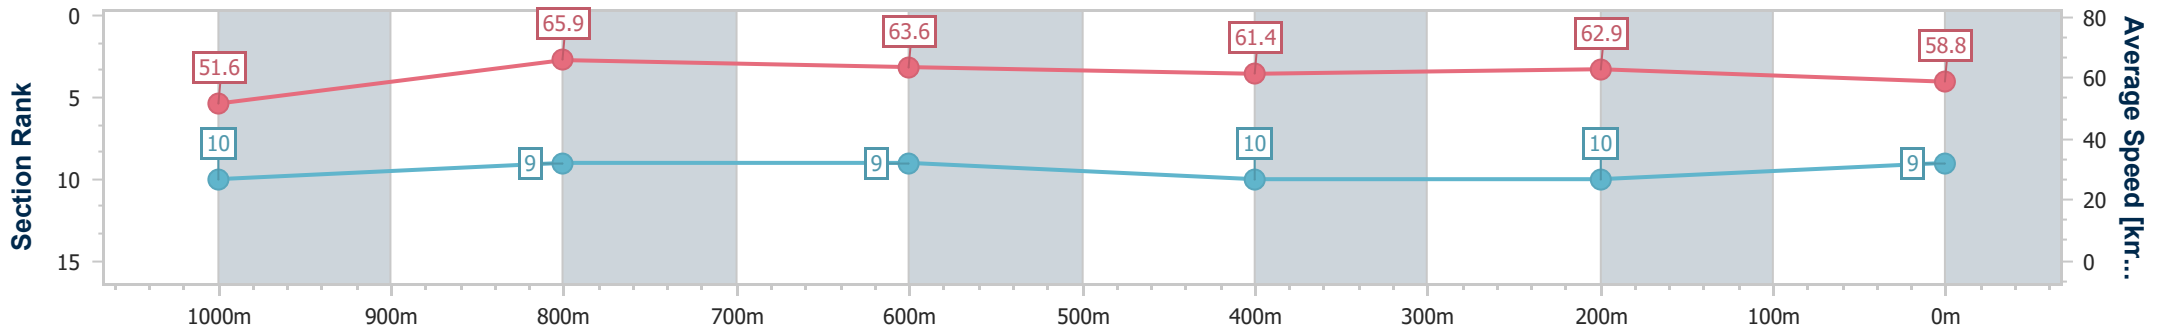

Section	Overall	1000m	800m	600m	400m	200m
Section Times	1:11.59 [9] (0:14.00)	0:57.59 [10] (0:10.93)	0:46.66 [9] (0:11.33)	0:35.33 [9] (0:11.64)	0:23.69 [10] (0:11.45)	0:12.24 [10] (0:12.24)
Average Speed [km/h]	51.6	65.9	63.6	61.4	62.9	58.8
Top Speed [km/h]	67.4	68.1	65.3	63.0	63.7	62.0
Avg. Dist. to Rail [m]	3.0	0.6	0.5	0.8	0.6	0.4
Avg. Stride Freq. [Hz]	2.2	2.3	2.2	2.2	2.2	2.2
Avg. Stride Length [m]	6.4	7.7	7.7	7.6	7.5	7.3