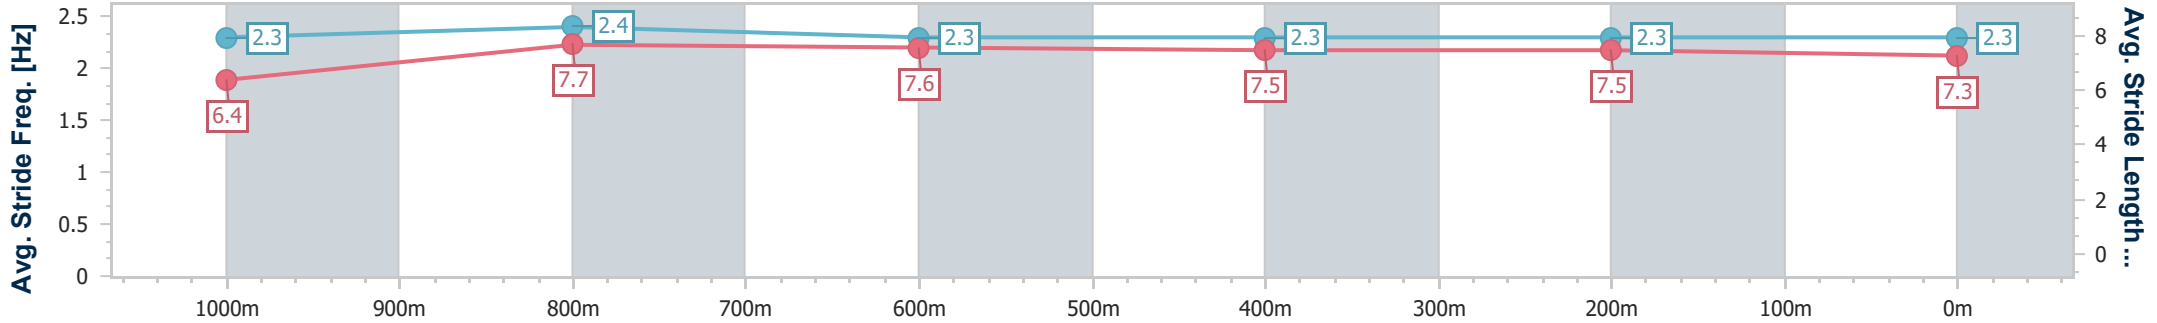

Section	Overall	1000m	800m	600m	400m	200m
Section Times	1:11.46 [8] (0:13.72)	0:57.74 [6] (0:10.92)	0:46.82 [7] (0:11.53)	0:35.29 [8] (0:11.48)	0:23.81 [7] (0:11.57)	0:12.24 [8] (0:12.24)
Average Speed [km/h]	52.5	66.0	62.9	62.6	62.1	58.8
Top Speed [km/h]	67.9	67.9	65.6	63.2	63.5	61.5
Avg. Dist. to Rail [m]	3.1	1.3	0.9	0.5	1.1	1.8
Avg. Stride Freq. [Hz]	2.3	2.4	2.3	2.3	2.3	2.3
Avg. Stride Length [m]	6.4	7.7	7.6	7.5	7.5	7.3