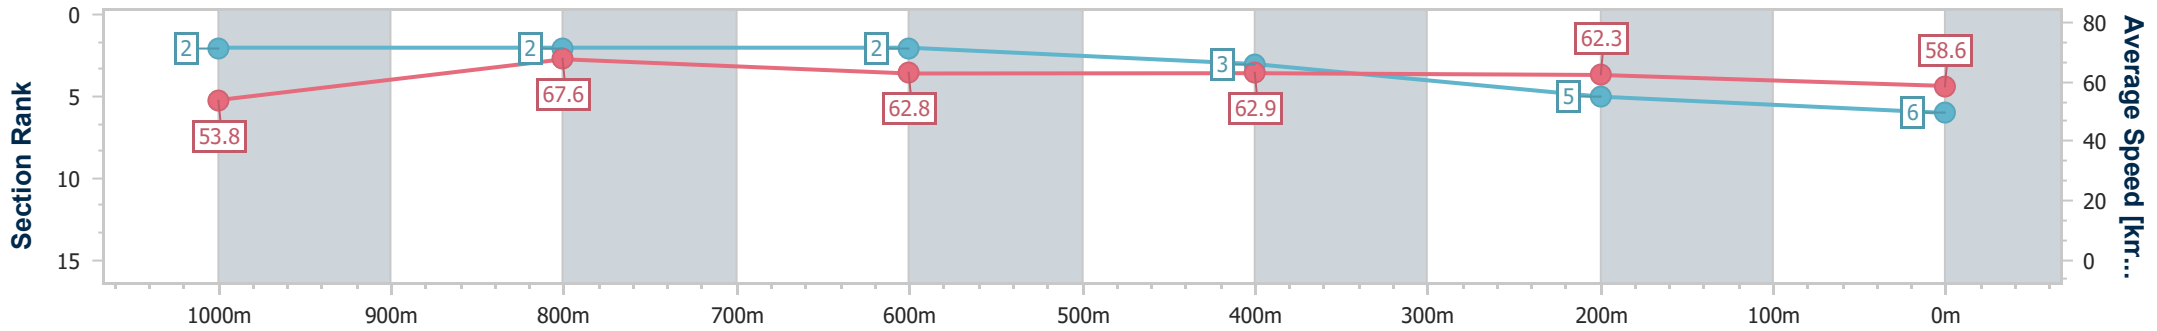

Section	Overall	1000m	800m	600m	400m	200m
Section Times	1:10.90 [6] (0:13.40)	0:57.50 [2] (0:10.73)	0:46.77 [2] (0:11.47)	0:35.30 [2] (0:11.47)	0:23.83 [3] (0:11.49)	0:12.34 [5] (0:12.34)
Average Speed [km/h]	53.8	67.6	62.8	62.9	62.3	58.6
Top Speed [km/h]	69.4	69.1	66.2	63.3	63.5	60.9
Avg. Dist. to Rail [m]	3.9	2.1	0.6	0.3	0.3	0.3
Avg. Stride Freq. [Hz]	2.4	2.4	2.3	2.3	2.3	2.3
Avg. Stride Length [m]	6.2	7.7	7.5	7.5	7.4	7.2