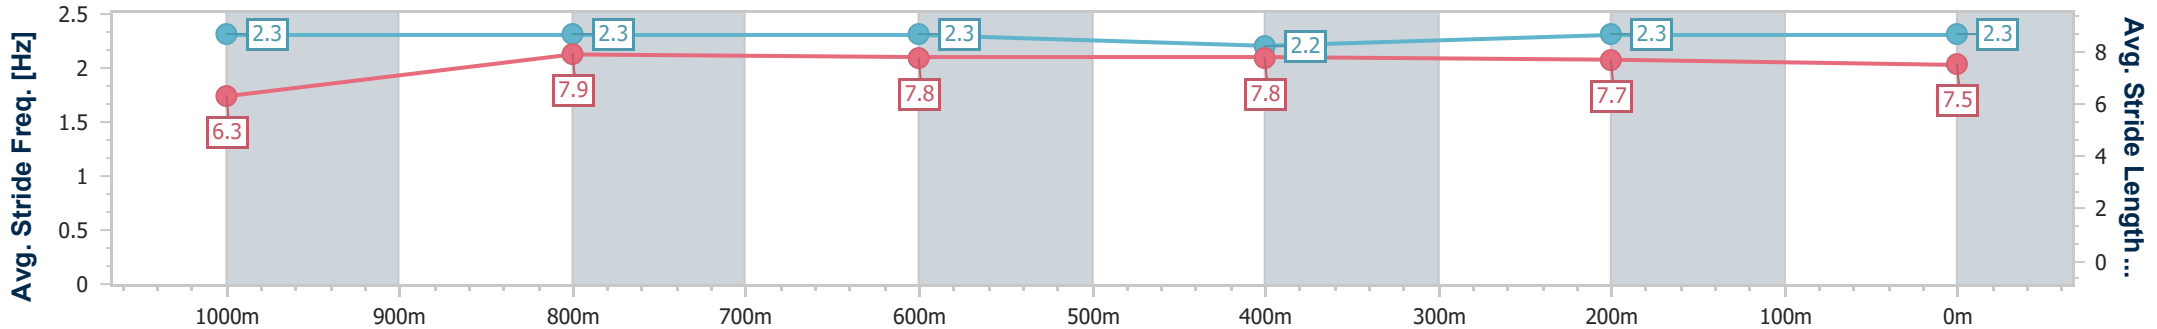

Section	Overall	1000m	800m	600m	400m	200m
Section Times	1:10.52 [5] (0:13.98)	0:56.54 [9] (0:10.94)	0:45.60 [8] (0:11.38)	0:34.22 [10] (0:11.48)	0:22.74 [8] (0:11.07)	0:11.67 [6] (0:11.67)
Average Speed [km/h]	51.6	65.9	63.6	63.0	65.4	61.5
Top Speed [km/h]	67.1	67.8	66.6	63.8	66.8	64.6
Avg. Dist. to Rail [m]	3.3	1.0	0.9	1.1	1.8	4.1
Avg. Stride Freq. [Hz]	2.3	2.3	2.3	2.2	2.3	2.3
Avg. Stride Length [m]	6.3	7.9	7.8	7.8	7.7	7.5