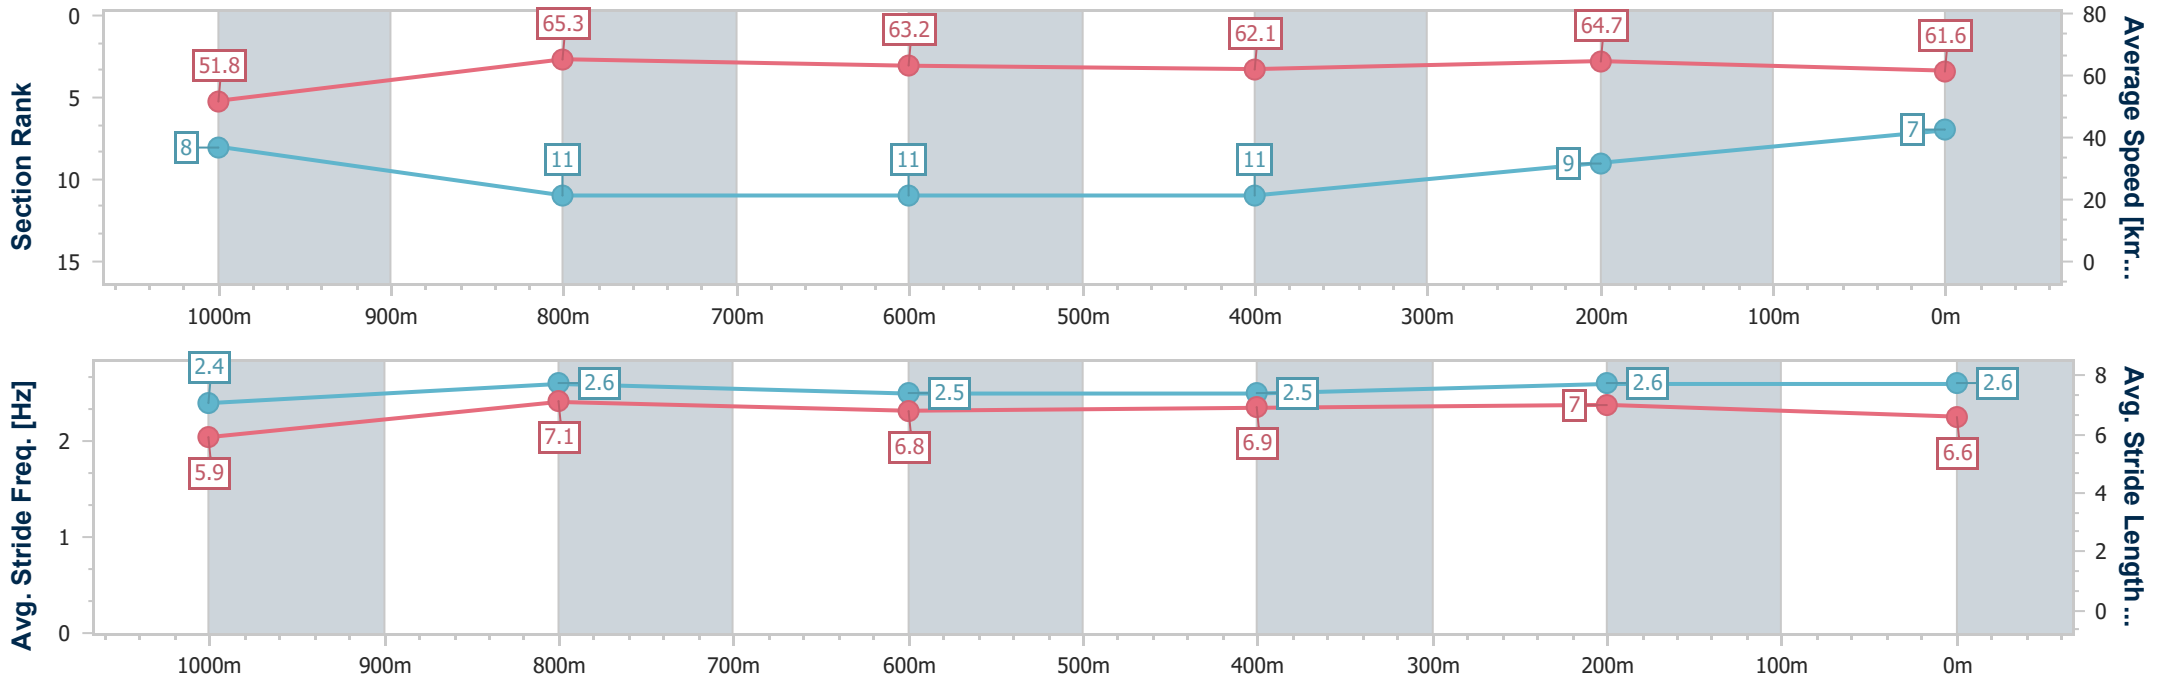

- [] Ranking at each section and finish
- .-.- No data available at this section
- NA No data available

Horse/Jockey Name	Towers Hill
Final Rank	7
Fastest Section Time (Section)	0:11.11 (1000m)
Top Speed [km/h] (Section)	67.2 (1000m)
Race State	Finished

Section	Overall	1000m	800m	600m	400m	200m
Section Times	1:10.96 [7] (0:13.91)	0:57.05 [8] (0:11.11)	0:45.94 [11] (0:11.47)	0:34.47 [11] (0:11.61)	0:22.86 [11] (0:11.15)	0:11.71 [9] (0:11.71)
Average Speed [km/h]	51.8	65.3	63.2	62.1	64.7	61.6
Top Speed [km/h]	66.1	67.2	64.7	63.8	66.3	64.1
Avg. Dist. to Rail [m]	5.9	3.0	1.0	0.7	2.7	4.4
Avg. Stride Freq. [Hz]	2.4	2.6	2.5	2.5	2.6	2.6
Avg. Stride Length [m]	5.9	7.1	6.8	6.9	7.0	6.6