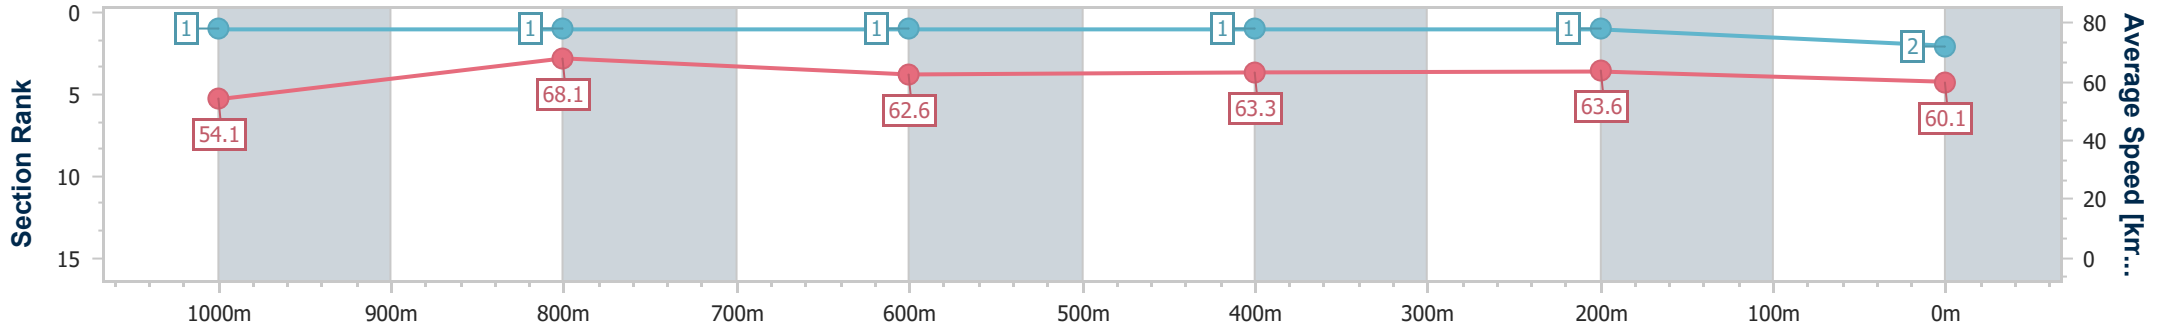

Section	Overall	1000m	800m	600m	400m	200m
Section Times	1:09.98 [2] (0:13.35)	0:56.63 [1] (0:10.61)	0:46.02 [1] (0:11.47)	0:34.55 [1] (0:11.31)	0:23.24 [1] (0:11.29)	0:11.95 [1] (0:11.95)
Average Speed [km/h]	54.1	68.1	62.6	63.3	63.6	60.1
Top Speed [km/h]	70.3	70.9	63.9	64.7	65.4	63.8
Avg. Dist. to Rail [m]	6.9	2.2	0.2	1.1	0.9	1.0
Avg. Stride Freq. [Hz]	2.5	2.5	2.4	2.4	2.4	2.4
Avg. Stride Length [m]	5.9	7.5	7.3	7.5	7.4	7.0