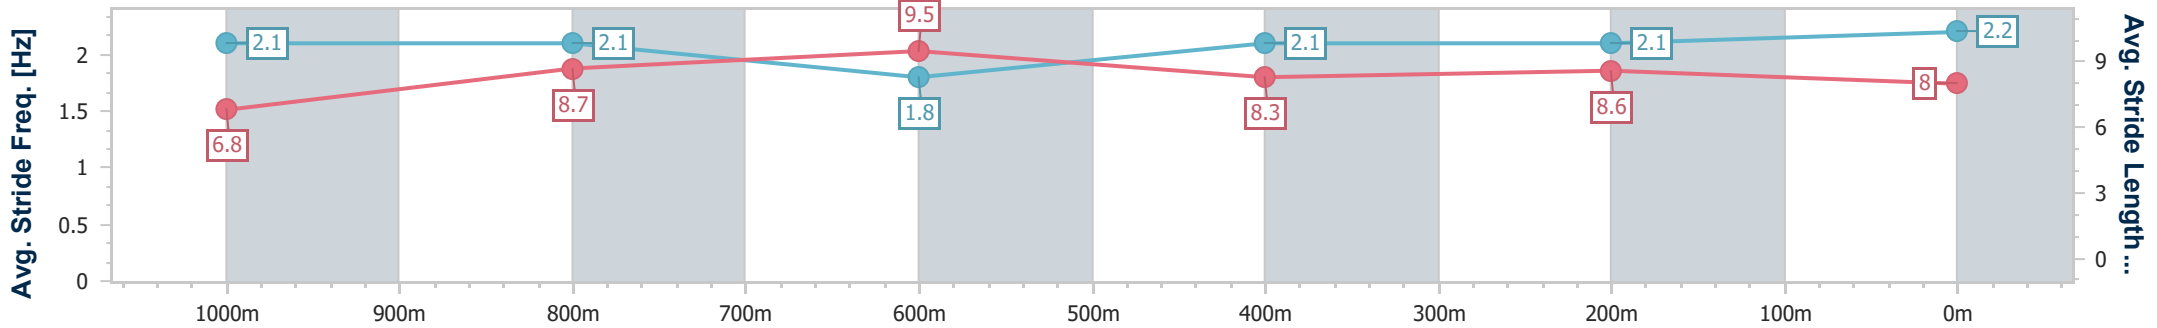

03 April 2024 - 13:04

Track Rating: Soft 5, Weather: Fine, Rail Position: +8m

BRISBANE
RACING CLUB

Section	Overall	1000m	800m	600m	400m	200m
Section Times	1:09.84 [1] (0:13.69)	0:56.15 [4] (0:10.84)	0:45.31 [5] (0:11.41)	0:33.90 [6] (0:11.36)	0:22.54 [5] (0:11.02)	0:11.52 [3] (0:11.52)
Average Speed [km/h]	52.7	66.5	62.9	62.9	65.3	62.2
Top Speed [km/h]	67.7	67.8	65.1	64.5	66.7	65.9
Avg. Dist. to Rail [m]	0.4	0.2	0.4	1.2	1.3	0.6
Avg. Stride Freq. [Hz]	2.1	2.1	1.8	2.1	2.1	2.2
Avg. Stride Length [m]	6.8	8.7	9.5	8.3	8.6	8.0