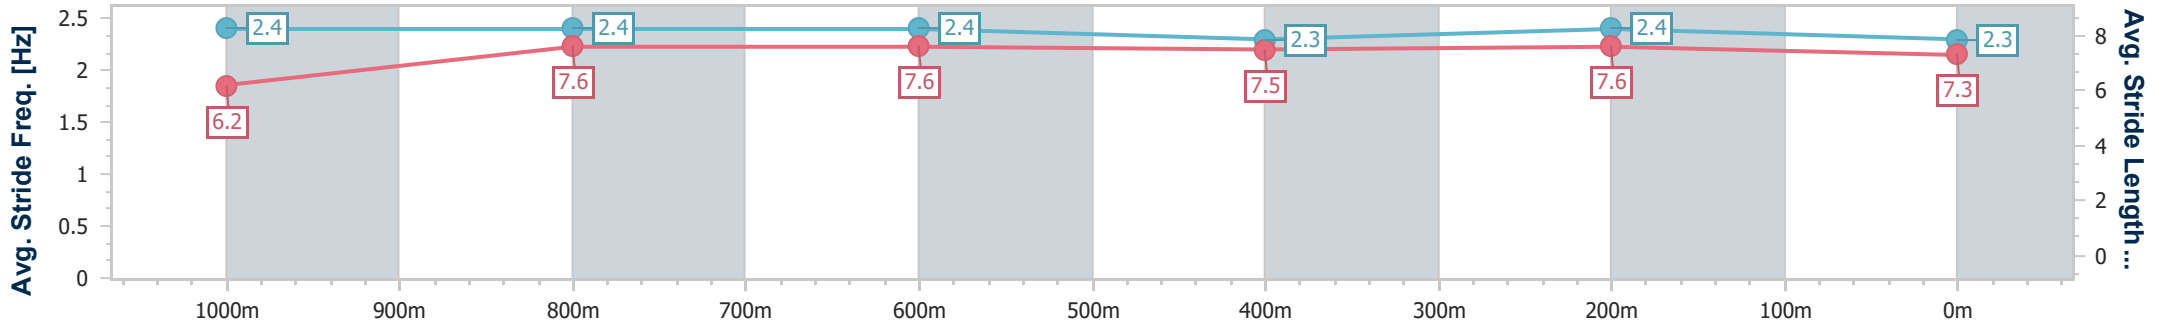

Section	Overall	1000m	800m	600m	400m	200m
Section Times	1:10.39 [4] (0:13.72)	0:56.67 [6] (0:10.87)	0:45.80 [6] (0:11.20)	0:34.60 [4] (0:11.43)	0:23.17 [4] (0:11.22)	0:11.95 [4] (0:11.95)
Average Speed [km/h]	52.6	66.6	64.8	63.1	64.1	60.4
Top Speed [km/h]	68.4	68.4	67.0	64.3	65.0	63.4
Avg. Dist. to Rail [m]	6.6	1.5	1.7	0.7	0.5	1.8
Avg. Stride Freq. [Hz]	2.4	2.4	2.4	2.3	2.4	2.3
Avg. Stride Length [m]	6.2	7.6	7.6	7.5	7.6	7.3