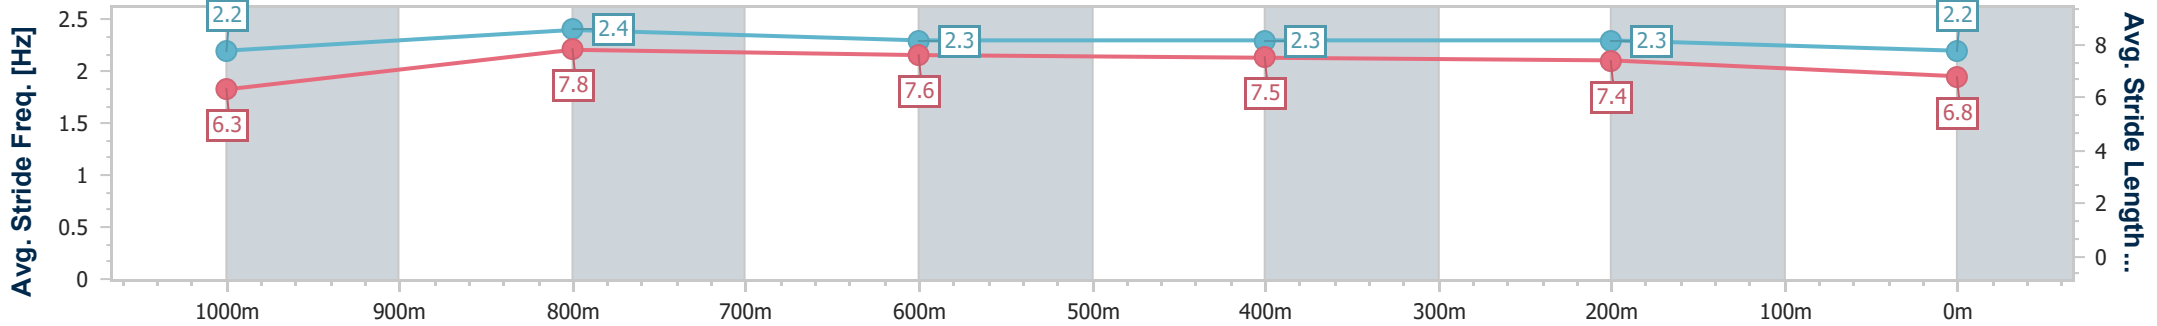

Horse/Jockey Name	Office Politics
Final Rank	10
Fastest Section Time (Section)	0:10.59 (1000m)
Top Speed [km/h] (Section)	71.3 (1000m)
Race State	Finished

Doomben QLD Professional
Race 3: STRADBROKE SEASON ON SALE NOW QTIS Three-Year-Old Colts & Geldings Maiden Plate - 1200m
03 April 2024 - 13:04
Track Rating: Soft 5, Weather: Fine, Rail Position: +8m

BRISBANE
RACING CLUB

Section	Overall	1000m	800m	600m	400m	200m
Section Times	1:12.56 [10] (0:13.70)	0:58.86 [5] (0:10.59)	0:48.27 [4] (0:11.55)	0:36.72 [5] (0:11.52)	0:25.20 [6] (0:11.81)	0:13.39 [7] (0:13.39)
Average Speed [km/h]	52.8	68.0	62.4	62.6	61.2	53.7
Top Speed [km/h]	71.2	71.3	66.5	63.0	63.2	59.4
Avg. Dist. to Rail [m]	5.3	1.2	0.8	0.3	0.9	0.7
Avg. Stride Freq. [Hz]	2.2	2.4	2.3	2.3	2.3	2.2
Avg. Stride Length [m]	6.3	7.8	7.6	7.5	7.4	6.8

- [ ] Ranking at each section and finish
- -.-.- No data available at this section
- NA No data available