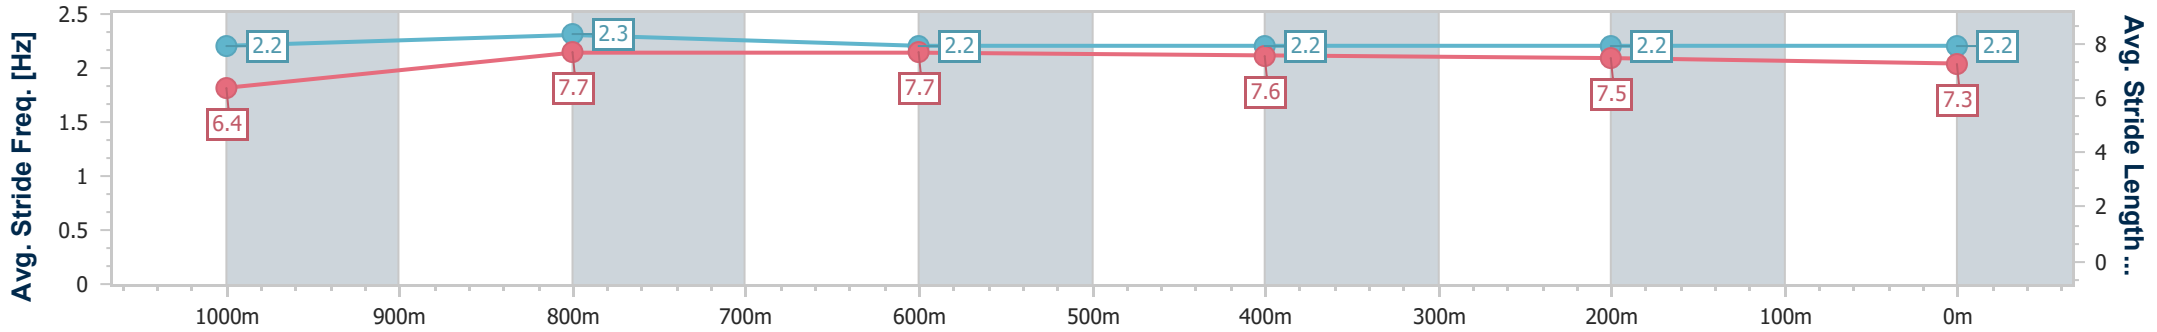

- [] Ranking at each section and finish
- .-.- No data available at this section
- NA No data available

Horse/Jockey Name	Hotchi
Final Rank	9
Fastest Section Time (Section)	0:10.93 (1000m)
Top Speed [km/h] (Section)	68.1 (1000m)
Race State	Finished

Section	Overall	1000m	800m	600m	400m	200m
Section Times	1:11.59 [9] (0:14.00)	0:57.59 [10] (0:10.93)	0:46.66 [9] (0:11.33)	0:35.33 [9] (0:11.64)	0:23.69 [10] (0:11.45)	0:12.24 [10] (0:12.24)
Average Speed [km/h]	51.6	65.9	63.6	61.4	62.9	58.8
Top Speed [km/h]	67.4	68.1	65.3	63.0	63.7	62.0
Avg. Dist. to Rail [m]	3.0	0.6	0.5	0.8	0.6	0.4
Avg. Stride Freq. [Hz]	2.2	2.3	2.2	2.2	2.2	2.2
Avg. Stride Length [m]	6.4	7.7	7.7	7.6	7.5	7.3