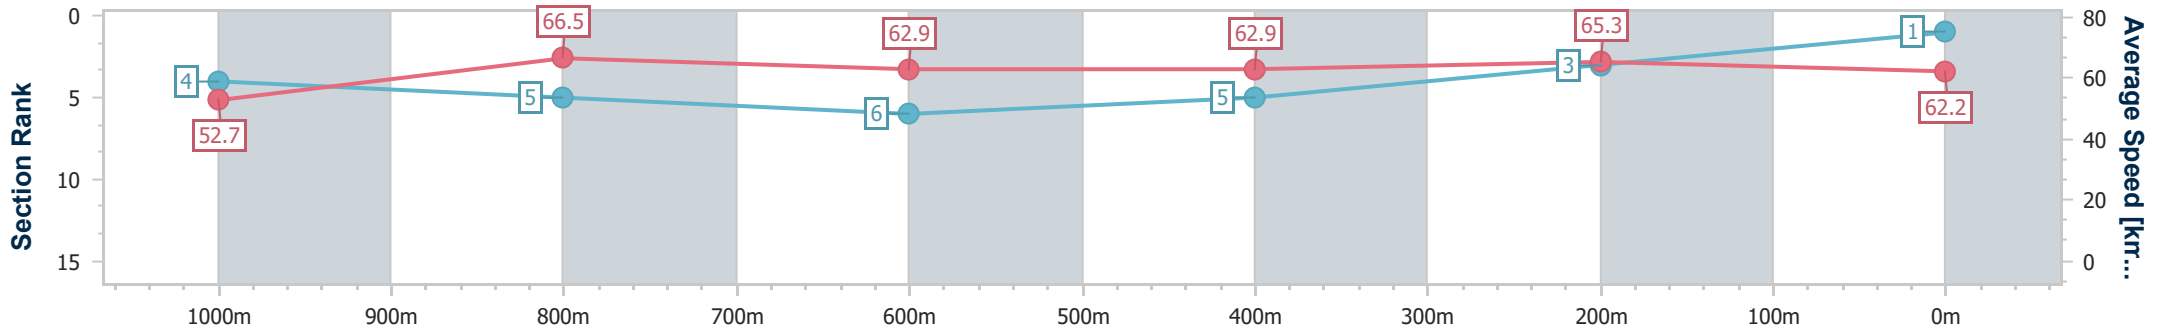

03 April 2024 - 13:04

Track Rating: Soft 5, Weather: Fine, Rail Position: +8m

BRISBANE
RACING CLUB

Section	Overall	1000m	800m	600m	400m	200m
Section Times	1:09.84 [1] (0:13.69)	0:56.15 [4] (0:10.84)	0:45.31 [5] (0:11.41)	0:33.90 [6] (0:11.36)	0:22.54 [5] (0:11.02)	0:11.52 [3] (0:11.52)
Average Speed [km/h]	52.7	66.5	62.9	62.9	65.3	62.2
Top Speed [km/h]	67.7	67.8	65.1	64.5	66.7	65.9
Avg. Dist. to Rail [m]	0.4	0.2	0.4	1.2	1.3	0.6
Avg. Stride Freq. [Hz]	2.1	2.1	1.8	2.1	2.1	2.2
Avg. Stride Length [m]	6.8	8.7	9.5	8.3	8.6	8.0