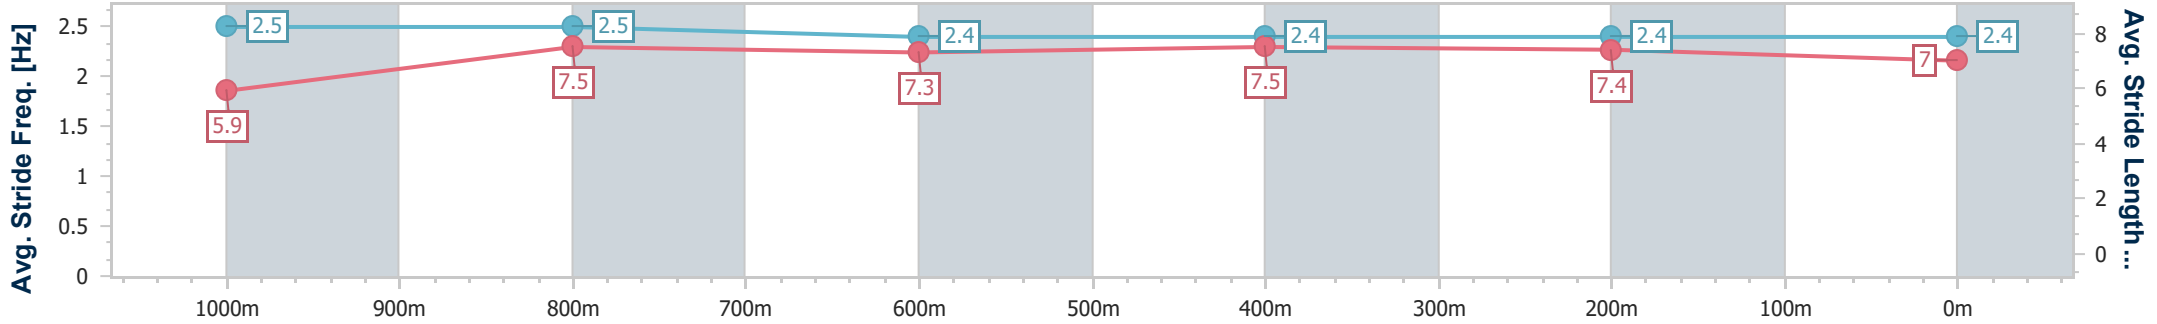

Section	Overall	1000m	800m	600m	400m	200m
Section Times	1:09.98 [2] (0:13.35)	0:56.63 [1] (0:10.61)	0:46.02 [1] (0:11.47)	0:34.55 [1] (0:11.31)	0:23.24 [1] (0:11.29)	0:11.95 [1] (0:11.95)
Average Speed [km/h]	54.1	68.1	62.6	63.3	63.6	60.1
Top Speed [km/h]	70.3	70.9	63.9	64.7	65.4	63.8
Avg. Dist. to Rail [m]	6.9	2.2	0.2	1.1	0.9	1.0
Avg. Stride Freq. [Hz]	2.5	2.5	2.4	2.4	2.4	2.4
Avg. Stride Length [m]	5.9	7.5	7.3	7.5	7.4	7.0