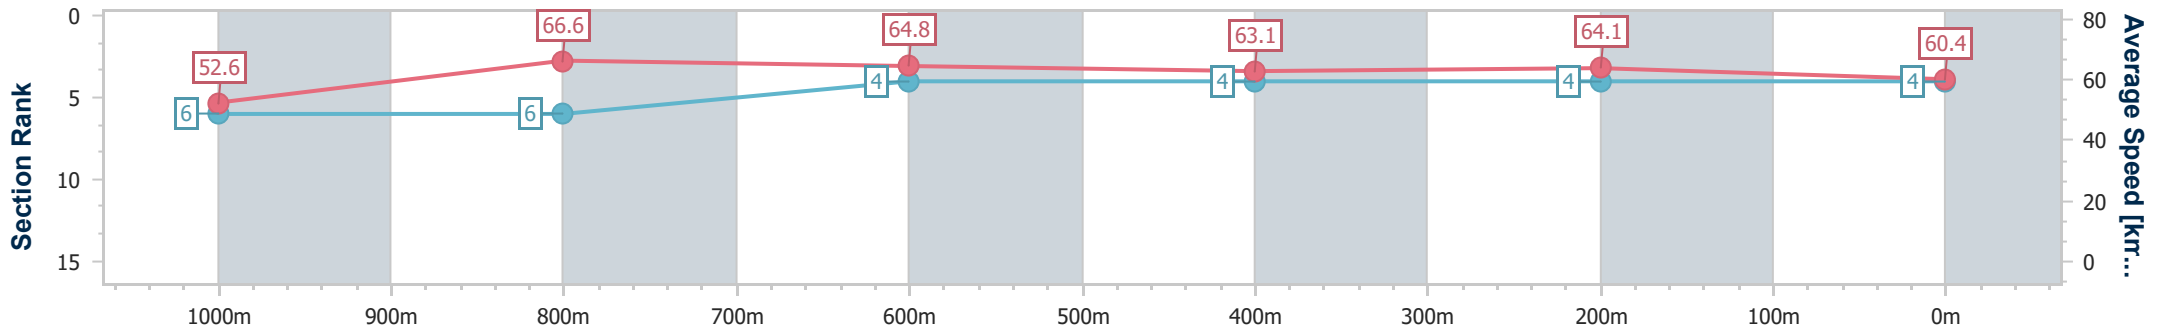

Section	Overall	1000m	800m	600m	400m	200m
Section Times	1:10.39 [4] (0:13.72)	0:56.67 [6] (0:10.87)	0:45.80 [6] (0:11.20)	0:34.60 [4] (0:11.43)	0:23.17 [4] (0:11.22)	0:11.95 [4] (0:11.95)
Average Speed [km/h]	52.6	66.6	64.8	63.1	64.1	60.4
Top Speed [km/h]	68.4	68.4	67.0	64.3	65.0	63.4
Avg. Dist. to Rail [m]	6.6	1.5	1.7	0.7	0.5	1.8
Avg. Stride Freq. [Hz]	2.4	2.4	2.4	2.3	2.4	2.3
Avg. Stride Length [m]	6.2	7.6	7.6	7.5	7.6	7.3