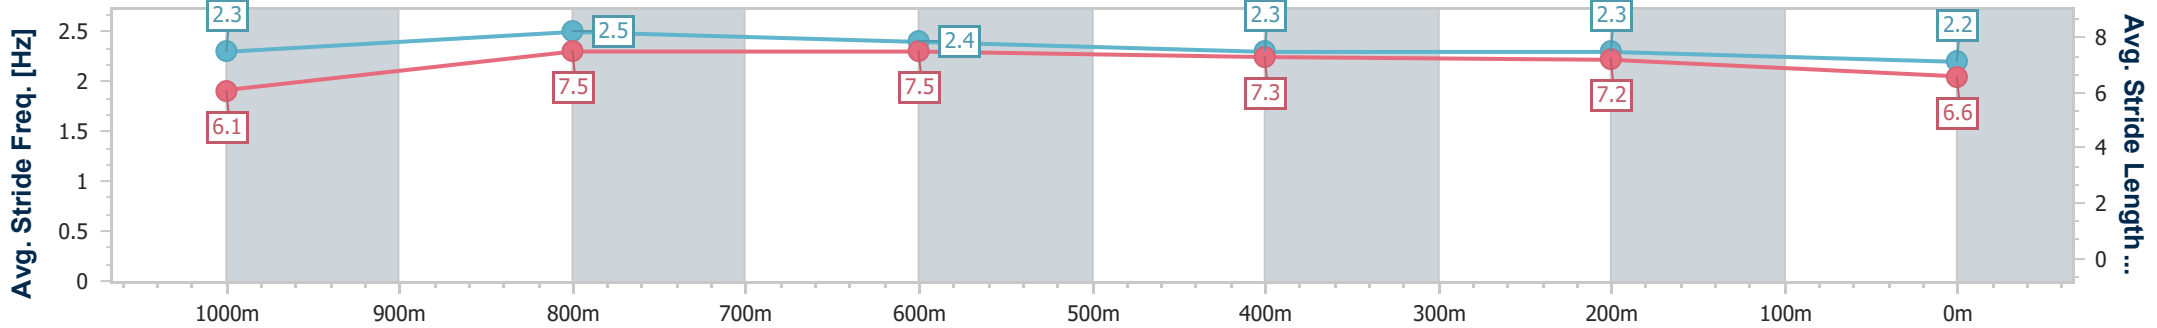

Horse/Jockey Name	Piquet's Mission
Final Rank	11
Fastest Section Time (Section)	0:10.81 (1000m)
Top Speed [km/h] (Section)	68.8 (1000m)
Race State	Finished

Doomben QLD Professional
Race 3: STRADBROKE SEASON ON SALE NOW QTIS Three-Year-Old Colts & Geldings Maiden Plate - 1200m
03 April 2024 - 13:04
Track Rating: Soft 5, Weather: Fine, Rail Position: +8m

BRISBANE
RACING CLUB

Section	Overall	1000m	800m	600m	400m	200m
Section Times	1:13.83 [11] (0:14.14)	0:59.69 [11] (0:10.81)	0:48.88 [10] (0:11.16)	0:37.72 [7] (0:11.69)	0:26.03 [9] (0:12.24)	0:13.79 [11] (0:13.79)
Average Speed [km/h]	50.9	67.4	65.1	61.9	59.2	52.2
Top Speed [km/h]	67.1	68.8	67.5	63.4	60.7	56.3
Avg. Dist. to Rail [m]	6.5	3.7	2.2	1.3	3.4	3.2
Avg. Stride Freq. [Hz]	2.3	2.5	2.4	2.3	2.3	2.2
Avg. Stride Length [m]	6.1	7.5	7.5	7.3	7.2	6.6

- [ ] Ranking at each section and finish
- -.-.- No data available at this section
- NA No data available