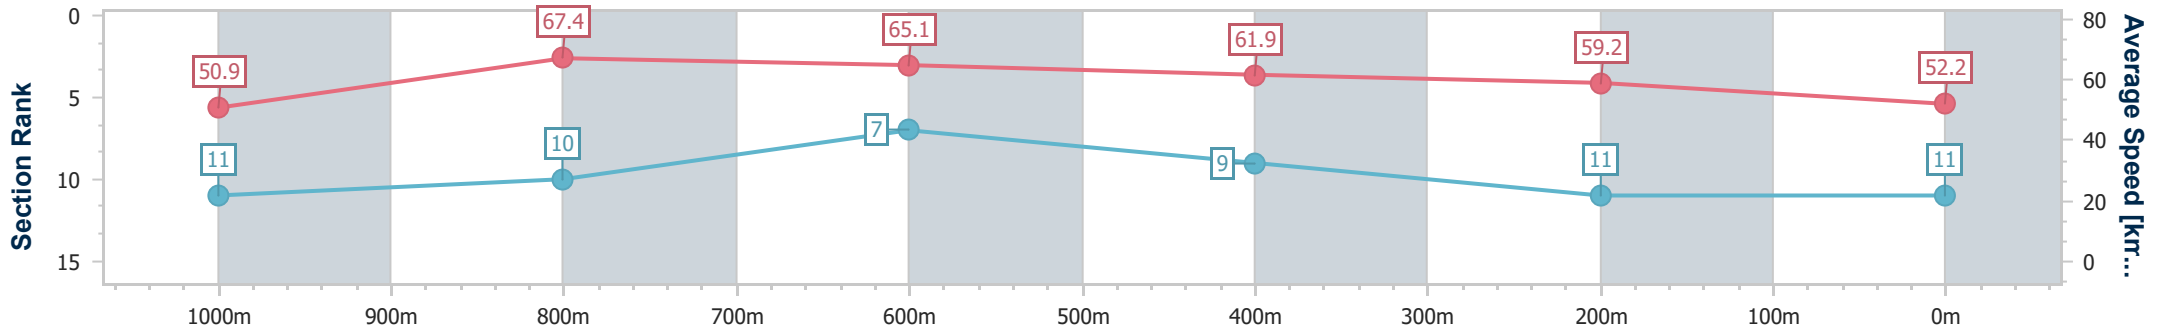

Horse/Jockey Name	Piquet's Mission
Final Rank	11
Fastest Section Time (Section)	0:10.81 (1000m)
Top Speed [km/h] (Section)	68.8 (1000m)
Race State	Finished

Doomben QLD Professional
Race 3: STRADBROKE SEASON ON SALE NOW QTIS Three-Year-Old Colts & Geldings Maiden Plate - 1200m
03 April 2024 - 13:04
Track Rating: Soft 5, Weather: Fine, Rail Position: +8m

BRISBANE
RACING CLUB

Section	Overall	1000m	800m	600m	400m	200m
Section Times	1:13.83 [11] (0:14.14)	0:59.69 [11] (0:10.81)	0:48.88 [10] (0:11.16)	0:37.72 [7] (0:11.69)	0:26.03 [9] (0:12.24)	0:13.79 [11] (0:13.79)
Average Speed [km/h]	50.9	67.4	65.1	61.9	59.2	52.2
Top Speed [km/h]	67.1	68.8	67.5	63.4	60.7	56.3
Avg. Dist. to Rail [m]	6.5	3.7	2.2	1.3	3.4	3.2
Avg. Stride Freq. [Hz]	2.3	2.5	2.4	2.3	2.3	2.2
Avg. Stride Length [m]	6.1	7.5	7.5	7.3	7.2	6.6

- [ ] Ranking at each section and finish
- -.-.- No data available at this section
- NA No data available