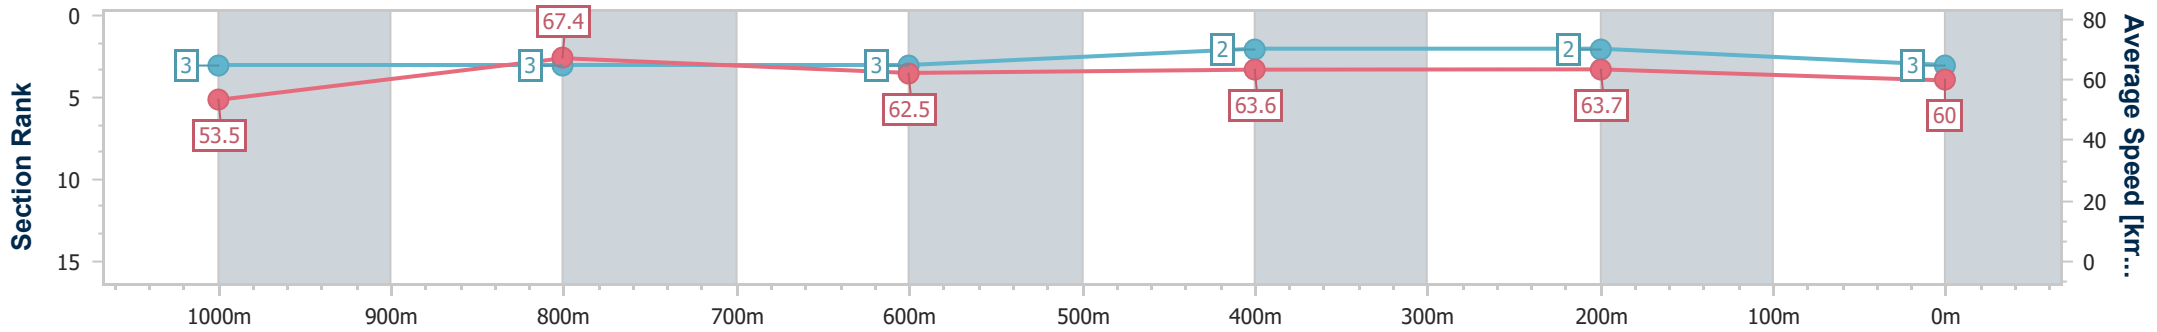

Horse/Jockey Name	Boom In The Dark
Final Rank	3
Fastest Section Time (Section)	0:10.71 (1000m)
Top Speed [km/h] (Section)	68.9 (1000m)
Race State	Finished

Doomben QLD Professional
Race 3: STRADBROKE SEASON ON SALE NOW QTIS Three-Year-Old Colts & Geldings Maiden Plate - 1200m
03 April 2024 - 13:04
Track Rating: Soft 5, Weather: Fine, Rail Position: +8m

BRISBANE
RACING CLUB

Section	Overall	1000m	800m	600m	400m	200m
Section Times	1:10.17 [3] (0:13.47)	0:56.70 [3] (0:10.71)	0:45.99 [3] (0:11.45)	0:34.54 [3] (0:11.29)	0:23.25 [2] (0:11.29)	0:11.96 [2] (0:11.96)
Average Speed [km/h]	53.5	67.4	62.5	63.6	63.7	60.0
Top Speed [km/h]	68.5	68.9	65.1	64.0	64.5	63.3
Avg. Dist. to Rail [m]	3.1	0.8	0.6	1.0	0.5	0.7
Avg. Stride Freq. [Hz]	2.3	2.4	2.3	2.3	2.3	2.3
Avg. Stride Length [m]	6.5	7.7	7.6	7.7	7.7	7.4

- [ ] Ranking at each section and finish
- -.-.- No data available at this section
- NA No data available