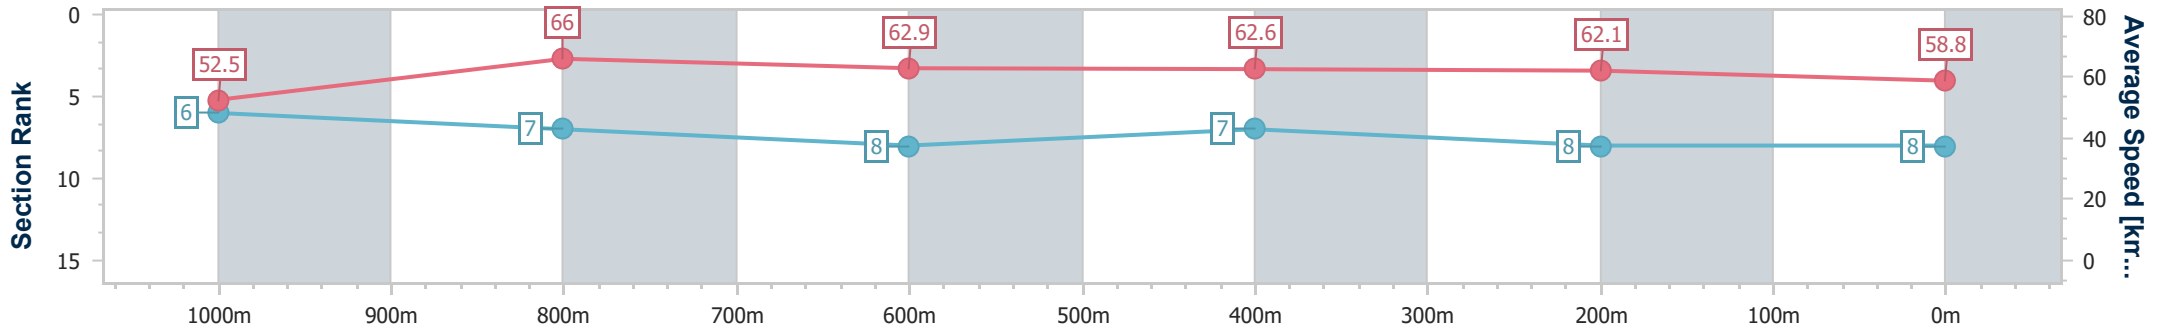

Section	Overall	1000m	800m	600m	400m	200m
Section Times	1:11.46 [8] (0:13.72)	0:57.74 [6] (0:10.92)	0:46.82 [7] (0:11.53)	0:35.29 [8] (0:11.48)	0:23.81 [7] (0:11.57)	0:12.24 [8] (0:12.24)
Average Speed [km/h]	52.5	66.0	62.9	62.6	62.1	58.8
Top Speed [km/h]	67.9	67.9	65.6	63.2	63.5	61.5
Avg. Dist. to Rail [m]	3.1	1.3	0.9	0.5	1.1	1.8
Avg. Stride Freq. [Hz]	2.3	2.4	2.3	2.3	2.3	2.3
Avg. Stride Length [m]	6.4	7.7	7.6	7.5	7.5	7.3