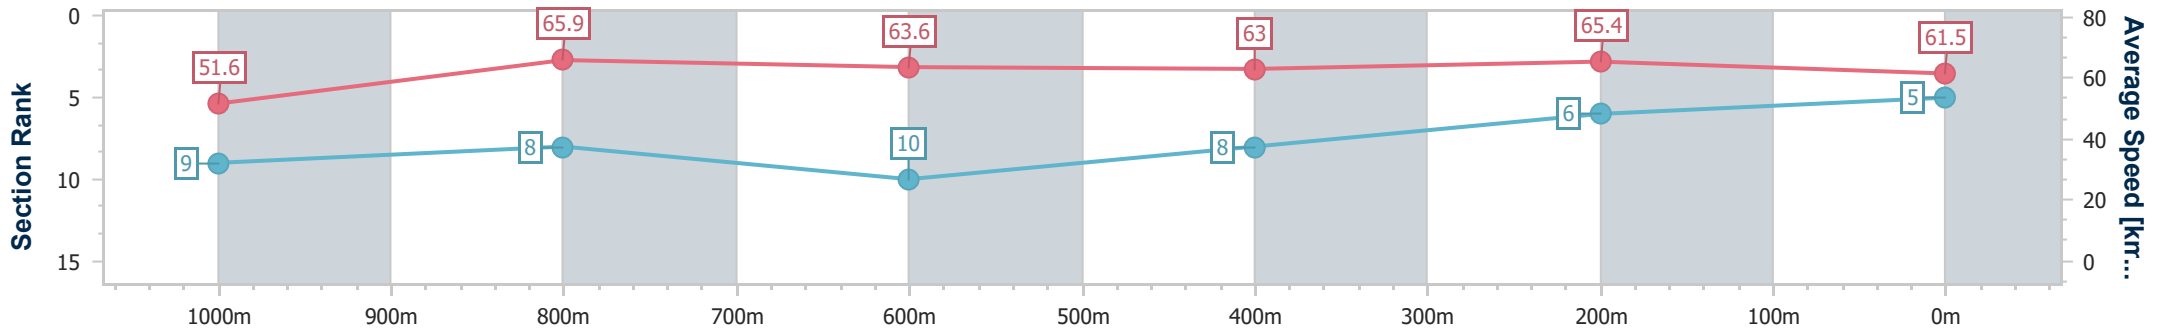

Section	Overall	1000m	800m	600m	400m	200m
Section Times	1:10.52 [5] (0:13.98)	0:56.54 [9] (0:10.94)	0:45.60 [8] (0:11.38)	0:34.22 [10] (0:11.48)	0:22.74 [8] (0:11.07)	0:11.67 [6] (0:11.67)
Average Speed [km/h]	51.6	65.9	63.6	63.0	65.4	61.5
Top Speed [km/h]	67.1	67.8	66.6	63.8	66.8	64.6
Avg. Dist. to Rail [m]	3.3	1.0	0.9	1.1	1.8	4.1
Avg. Stride Freq. [Hz]	2.3	2.3	2.3	2.2	2.3	2.3
Avg. Stride Length [m]	6.3	7.9	7.8	7.8	7.7	7.5