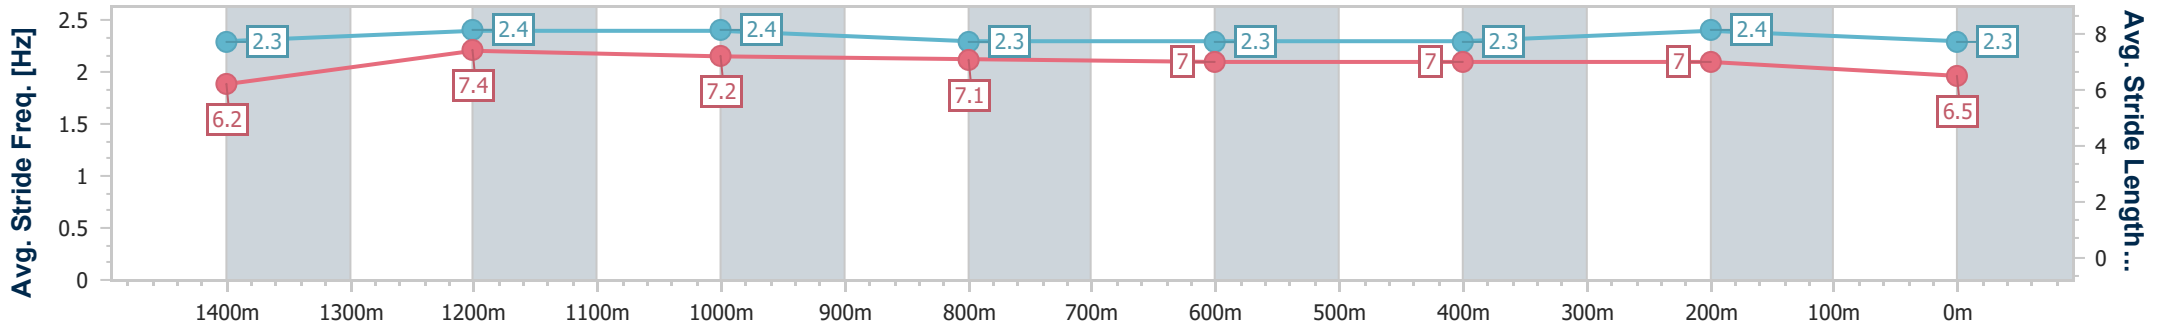

Horse/Jockey Name	Aitutaki
Final Rank	16
Fastest Section Time (Section)	0:11.00 (1400m)
Top Speed [km/h] (Section)	67.1 (1400m)
Race State	Finished

Eagle Farm QLD Professional
Race 9: AQUIS STALLIONS PRINCESS STAKES - 1600m
27 April 2024 - 16:24
Track Rating: Soft 5, Weather: Fine, Rail Position: +3m

BRISBANE
RACING CLUB

Section	Overall	1400m	1200m	1000m	800m	600m	400m	200m
Section Times	1:38.85 [16] (0:13.76)	1:25.09 [5] (0:11.00)	1:14.09 [3] (0:11.71)	1:02.38 [3] (0:12.29)	0:50.09 [3] (0:12.52)	0:37.57 [3] (0:12.29)	0:25.28 [5] (0:12.04)	0:13.24 [11] (0:13.24)
Average Speed [km/h]	52.4	65.6	61.4	58.5	57.1	58.5	59.8	54.5
Top Speed [km/h]	66.4	67.1	63.3	59.1	58.2	61.1	61.0	58.3
Avg. Dist. to Rail [m]	6.5	2.9	1.3	0.9	1.2	0.6	0.6	0.5
Avg. Stride Freq. [Hz]	2.3	2.4	2.4	2.3	2.3	2.3	2.4	2.3
Avg. Stride Length [m]	6.2	7.4	7.2	7.1	7.0	7.0	7.0	6.5

- [ ] Ranking at each section and finish
- -.-.-.- No data available at this section
- NA No data available