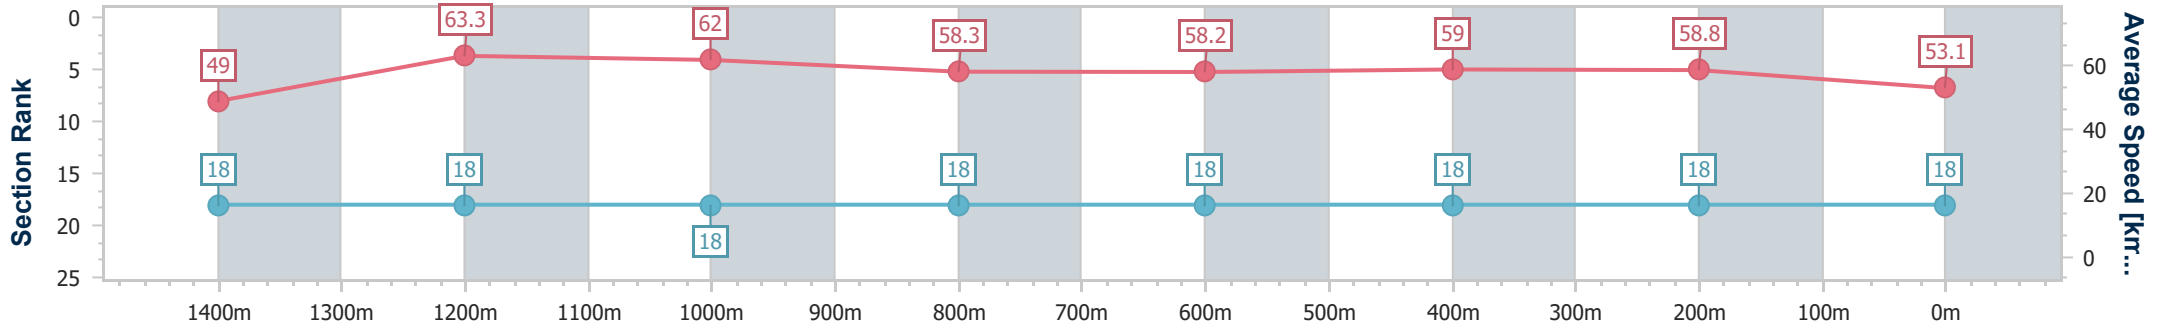

Horse/Jockey Name	Planned Encounter
Final Rank	18
Fastest Section Time (Section)	0:11.37 (1400m)
Top Speed [km/h] (Section)	65.4 (1400m)
Race State	Finished

Eagle Farm QLD Professional
Race 9: AQUIS STALLIONS PRINCESS STAKES - 1600m
27 April 2024 - 16:24
Track Rating: Soft 5, Weather: Fine, Rail Position: +3m

BRISBANE
RACING CLUB

Section	Overall	1400m	1200m	1000m	800m	600m	400m	200m
Section Times	1:40.82 [18] (0:14.83)	1:25.99 [18] (0:11.37)	1:14.62 [18] (0:11.61)	1:03.01 [18] (0:12.44)	0:50.57 [18] (0:12.43)	0:38.14 [18] (0:12.33)	0:25.81 [18] (0:12.24)	0:13.57 [18] (0:13.57)
Average Speed [km/h]	49.0	63.3	62.0	58.3	58.2	59.0	58.8	53.1
Top Speed [km/h]	64.5	65.4	64.0	60.9	60.4	60.8	59.9	56.8
Avg. Dist. to Rail [m]	13.4	1.6	1.3	1.2	1.5	2.4	5.8	4.7
Avg. Stride Freq. [Hz]	--	--	--	--	--	--	--	--
Avg. Stride Length [m]	--	--	--	--	--	--	--	--

- [ ] Ranking at each section and finish
- --- No data available at this section
- NA No data available