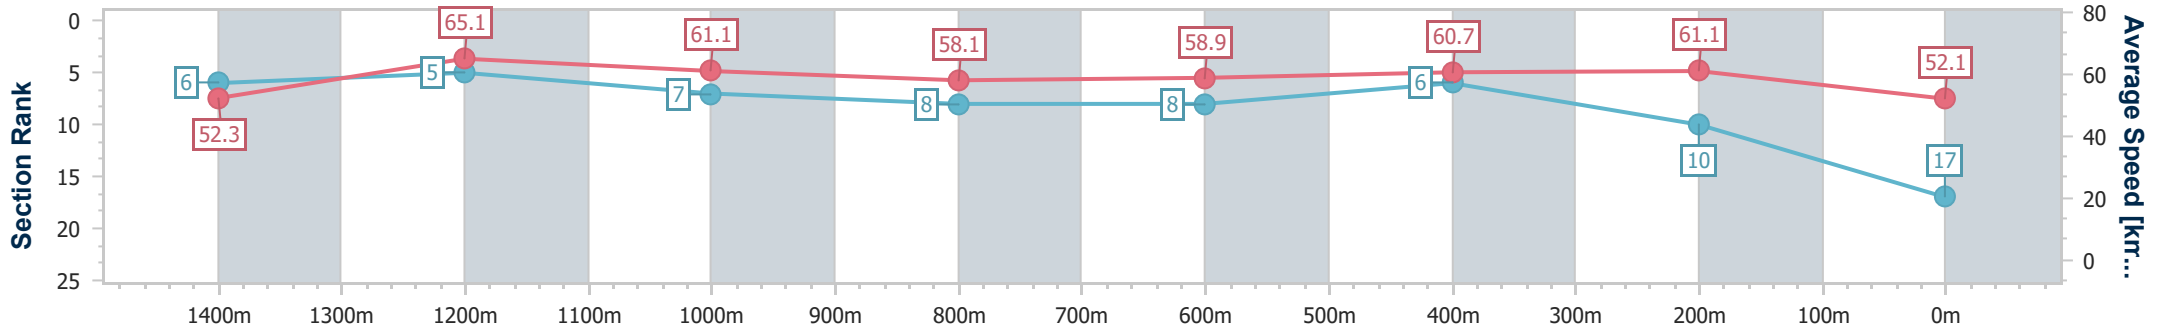

Horse/Jockey Name	Oceans Of Energy
Final Rank	17
Fastest Section Time (Section)	0:11.09 (1400m)
Top Speed [km/h] (Section)	66.5 (1400m)
Race State	Finished

Eagle Farm QLD Professional
Race 9: AQUIS STALLIONS PRINCESS STAKES - 1600m
27 April 2024 - 16:24
Track Rating: Soft 5, Weather: Fine, Rail Position: +3m

BRISBANE
RACING CLUB

Section	Overall	1400m	1200m	1000m	800m	600m	400m	200m
Section Times	1:39.29 [17] (0:13.83)	1:25.46 [6] (0:11.09)	1:14.37 [5] (0:11.77)	1:02.60 [7] (0:12.60)	0:50.00 [8] (0:12.36)	0:37.64 [8] (0:12.01)	0:25.63 [6] (0:11.82)	0:13.81 [10] (0:13.81)
Average Speed [km/h]	52.3	65.1	61.1	58.1	58.9	60.7	61.1	52.1
Top Speed [km/h]	65.0	66.5	63.9	60.2	60.6	63.0	63.1	58.3
Avg. Dist. to Rail [m]	9.5	4.0	3.3	3.1	2.5	3.1	6.3	5.6
Avg. Stride Freq. [Hz]	2.3	2.4	2.4	2.3	2.3	2.4	2.4	2.2
Avg. Stride Length [m]	6.3	7.4	7.2	7.0	7.1	7.1	7.1	6.6

- [ ] Ranking at each section and finish
- -.-.- No data available at this section
- NA No data available