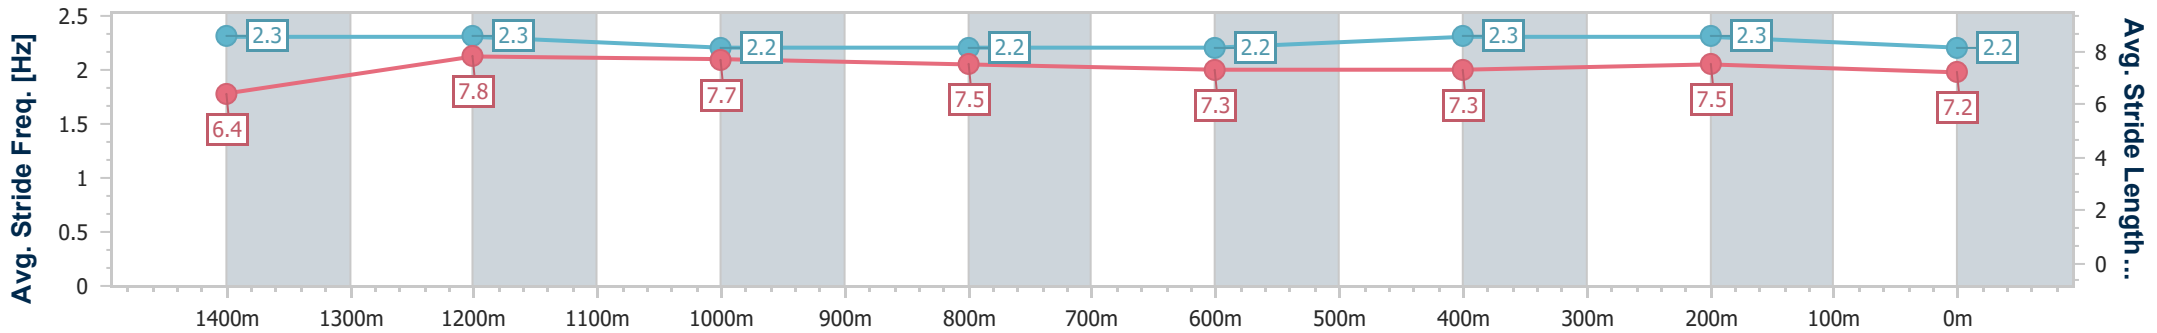

Horse/Jockey Name	Amazonian Lass
Final Rank	2
Fastest Section Time (Section)	0:11.03 (1400m)
Top Speed [km/h] (Section)	66.6 (1400m)
Race State	Finished

Eagle Farm QLD Professional
Race 9: AQUIS STALLIONS PRINCESS STAKES - 1600m
27 April 2024 - 16:24
Track Rating: Soft 5, Weather: Fine, Rail Position: +3m

BRISBANE
RACING CLUB

Section	Overall	1400m	1200m	1000m	800m	600m	400m	200m
Section Times	1:37.36 [2] (0:13.69)	1:23.67 [3] (0:11.03)	1:12.64 [2] (0:11.60)	1:01.04 [2] (0:12.22)	0:48.82 [2] (0:12.49)	0:36.33 [2] (0:12.30)	0:24.03 [2] (0:11.64)	0:12.39 [1] (0:12.39)
Average Speed [km/h]	52.8	65.3	62.2	59.6	58.1	59.4	62.0	58.1
Top Speed [km/h]	65.9	66.6	64.2	60.3	59.5	62.0	63.1	60.4
Avg. Dist. to Rail [m]	7.7	3.7	2.1	1.8	2.8	2.9	3.8	1.4
Avg. Stride Freq. [Hz]	2.3	2.3	2.2	2.2	2.2	2.3	2.3	2.2
Avg. Stride Length [m]	6.4	7.8	7.7	7.5	7.3	7.3	7.5	7.2

- [ ] Ranking at each section and finish
- -.-.- No data available at this section
- NA No data available