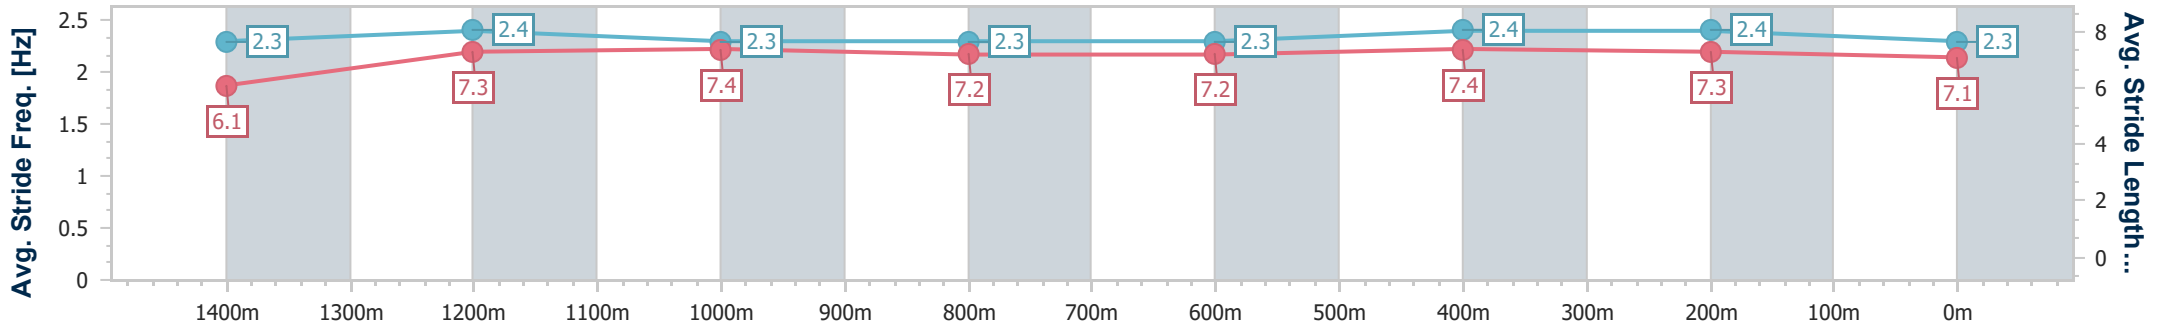

Horse/Jockey Name	Kenyada
Final Rank	9
Fastest Section Time (Section)	0:11.41 (1400m)
Top Speed [km/h] (Section)	65.4 (600m)
Race State	Finished

Eagle Farm QLD Professional
Race 9: AQUIS STALLIONS PRINCESS STAKES - 1600m
27 April 2024 - 16:24
Track Rating: Soft 5, Weather: Fine, Rail Position: +3m

BRISBANE
RACING CLUB

Section	Overall	1400m	1200m	1000m	800m	600m	400m	200m
Section Times	1:37.93 [9] (0:14.47)	1:23.46 [16] (0:11.41)	1:12.05 [16] (0:11.64)	1:00.41 [16] (0:12.52)	0:47.89 [17] (0:12.42)	0:35.47 [16] (0:11.76)	0:23.71 [17] (0:11.44)	0:12.27 [13] (0:12.27)
Average Speed [km/h]	50.1	63.4	61.9	58.6	58.7	62.5	63.1	58.6
Top Speed [km/h]	64.2	65.1	63.0	61.0	60.1	65.4	65.3	60.6
Avg. Dist. to Rail [m]	11.3	3.8	4.2	3.8	2.9	4.1	9.7	8.7
Avg. Stride Freq. [Hz]	2.3	2.4	2.3	2.3	2.3	2.4	2.4	2.3
Avg. Stride Length [m]	6.1	7.3	7.4	7.2	7.2	7.4	7.3	7.1

- [ ] Ranking at each section and finish
- -.-.- No data available at this section
- NA No data available