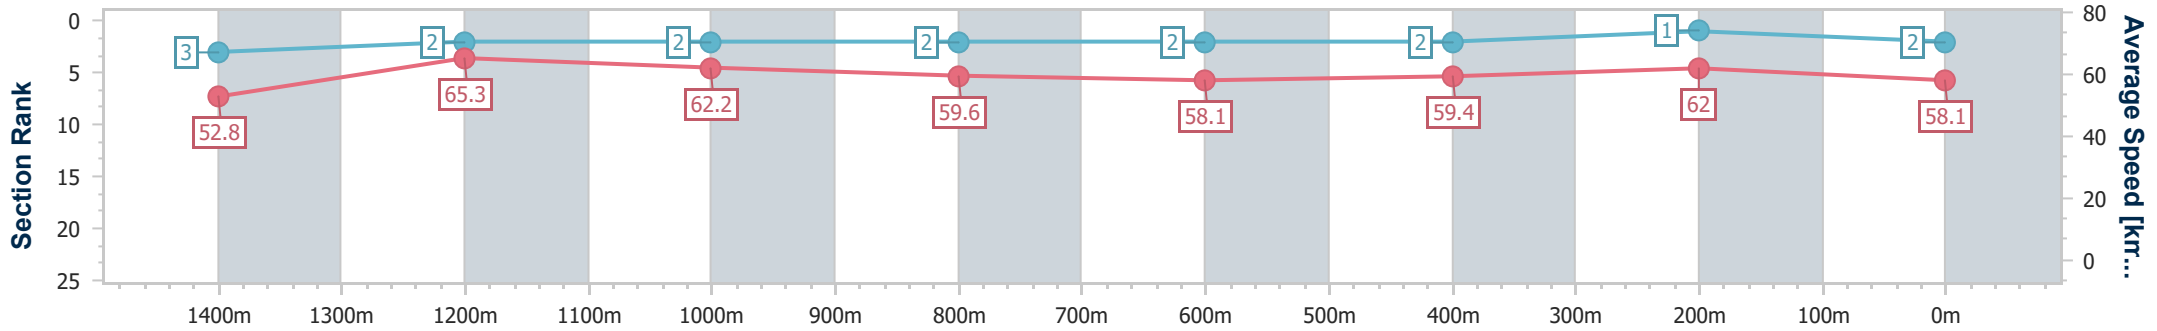

Horse/Jockey Name	Amazonian Lass
Final Rank	2
Fastest Section Time (Section)	0:11.03 (1400m)
Top Speed [km/h] (Section)	66.6 (1400m)
Race State	Finished

Eagle Farm QLD Professional
Race 9: AQUIS STALLIONS PRINCESS STAKES - 1600m
27 April 2024 - 16:24
Track Rating: Soft 5, Weather: Fine, Rail Position: +3m

BRISBANE
RACING CLUB

Section	Overall	1400m	1200m	1000m	800m	600m	400m	200m
Section Times	1:37.36 [2] (0:13.69)	1:23.67 [3] (0:11.03)	1:12.64 [2] (0:11.60)	1:01.04 [2] (0:12.22)	0:48.82 [2] (0:12.49)	0:36.33 [2] (0:12.30)	0:24.03 [2] (0:11.64)	0:12.39 [1] (0:12.39)
Average Speed [km/h]	52.8	65.3	62.2	59.6	58.1	59.4	62.0	58.1
Top Speed [km/h]	65.9	66.6	64.2	60.3	59.5	62.0	63.1	60.4
Avg. Dist. to Rail [m]	7.7	3.7	2.1	1.8	2.8	2.9	3.8	1.4
Avg. Stride Freq. [Hz]	2.3	2.3	2.2	2.2	2.2	2.3	2.3	2.2
Avg. Stride Length [m]	6.4	7.8	7.7	7.5	7.3	7.3	7.5	7.2

- [ ] Ranking at each section and finish
- -.-.- No data available at this section
- NA No data available