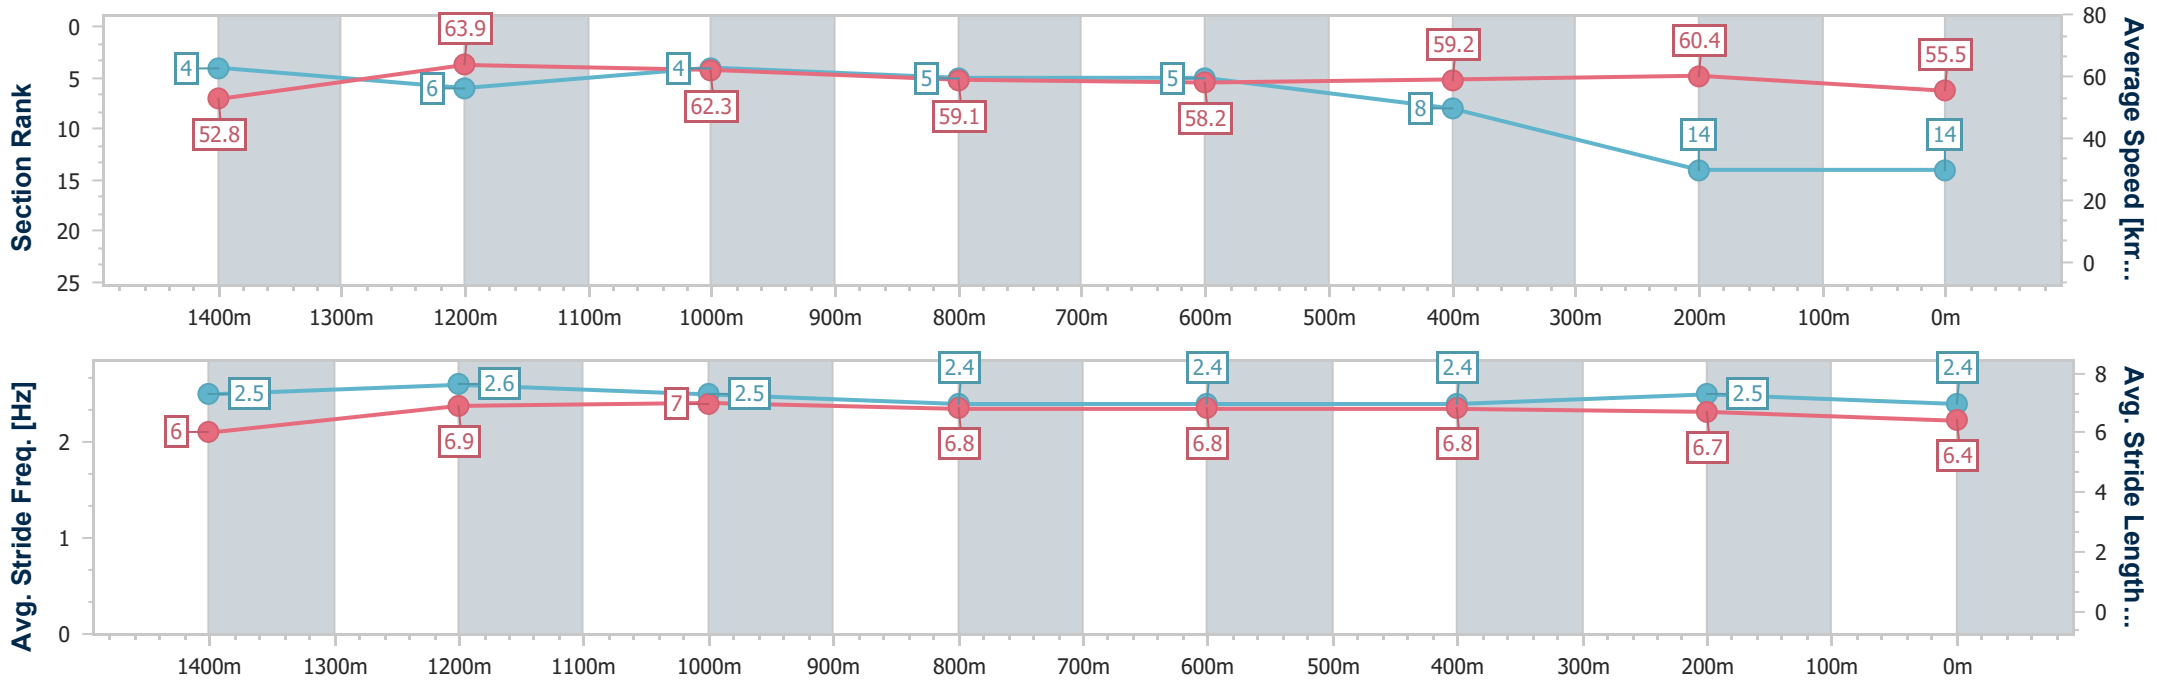

Horse/Jockey Name	Typhoon Tip
Final Rank	14
Fastest Section Time (Section)	0:11.25 (1400m)
Top Speed [km/h] (Section)	65.7 (1400m)
Race State	Finished

Eagle Farm QLD Professional
Race 9: AQUIS STALLIONS PRINCESS STAKES - 1600m
27 April 2024 - 16:24
Track Rating: Soft 5, Weather: Fine, Rail Position: +3m

BRISBANE
RACING CLUB

Section	Overall	1400m	1200m	1000m	800m	600m	400m	200m
Section Times	1:38.63 [14] (0:13.71)	1:24.92 [4] (0:11.25)	1:13.67 [6] (0:11.59)	1:02.08 [4] (0:12.36)	0:49.72 [5] (0:12.57)	0:37.15 [5] (0:12.25)	0:24.90 [8] (0:11.94)	0:12.96 [14] (0:12.96)
Average Speed [km/h]	52.8	63.9	62.3	59.1	58.2	59.2	60.4	55.5
Top Speed [km/h]	65.2	65.7	63.5	59.8	59.3	60.6	61.5	58.9
Avg. Dist. to Rail [m]	2.7	2.2	2.7	2.9	2.8	1.3	1.5	2.8
Avg. Stride Freq. [Hz]	2.5	2.6	2.5	2.4	2.4	2.4	2.5	2.4
Avg. Stride Length [m]	6.0	6.9	7.0	6.8	6.8	6.8	6.7	6.4

- [ ] Ranking at each section and finish
- -.-.- No data available at this section
- NA No data available