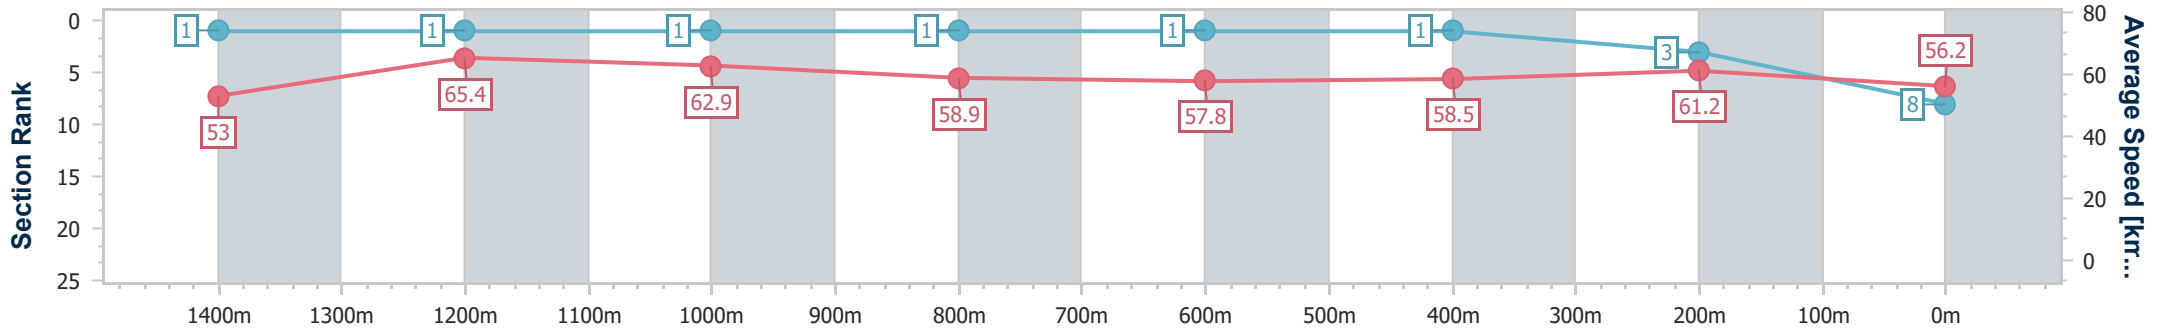

Horse/Jockey Name	Torabella
Final Rank	8
Fastest Section Time (Section)	0:11.04 (1400m)
Top Speed [km/h] (Section)	67.3 (1400m)
Race State	Finished

Eagle Farm QLD Professional
Race 9: AQUIS STALLIONS PRINCESS STAKES - 1600m
27 April 2024 - 16:24
Track Rating: Soft 5, Weather: Fine, Rail Position: +3m

BRISBANE
RACING CLUB

Section	Overall	1400m	1200m	1000m	800m	600m	400m	200m
Section Times	1:37.87 [8] (0:13.67)	1:24.20 [1] (0:11.04)	1:13.16 [1] (0:11.45)	1:01.71 [1] (0:12.28)	0:49.43 [1] (0:12.53)	0:36.90 [1] (0:12.34)	0:24.56 [1] (0:11.78)	0:12.78 [3] (0:12.78)
Average Speed [km/h]	53.0	65.4	62.9	58.9	57.8	58.5	61.2	56.2
Top Speed [km/h]	66.5	67.3	64.8	59.4	58.9	61.7	62.2	59.9
Avg. Dist. to Rail [m]	10.1	5.5	4.3	1.0	0.8	0.9	2.7	3.4
Avg. Stride Freq. [Hz]	2.3	2.4	2.3	2.2	2.2	2.3	2.3	2.3
Avg. Stride Length [m]	6.4	7.6	7.6	7.4	7.3	7.2	7.3	6.9

- [ ] Ranking at each section and finish
- -.-.- No data available at this section
- NA No data available