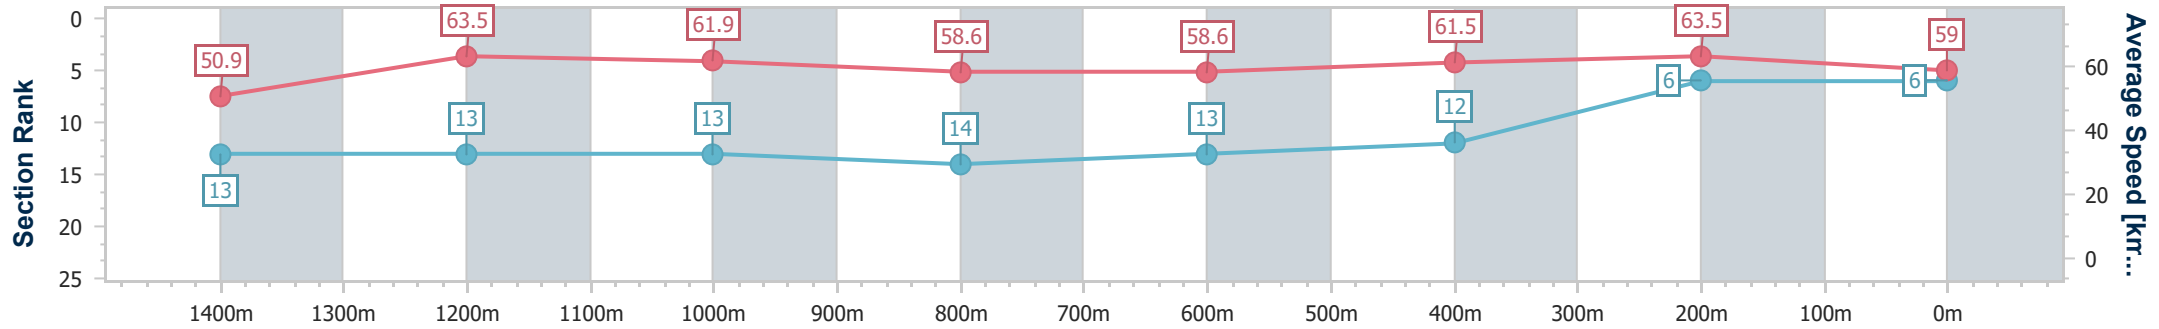

Horse/Jockey Name	Miss Joelene
Final Rank	6
Fastest Section Time (Section)	0:11.32 (400m)
Top Speed [km/h] (Section)	65.0 (1400m)
Race State	Finished

Eagle Farm QLD Professional
Race 9: AQUIS STALLIONS PRINCESS STAKES - 1600m
27 April 2024 - 16:24
Track Rating: Soft 5, Weather: Fine, Rail Position: +3m

BRISBANE
RACING CLUB

Section	Overall	1400m	1200m	1000m	800m	600m	400m	200m
Section Times	1:37.53 [6] (0:14.28)	1:23.25 [13] (0:11.36)	1:11.89 [13] (0:11.63)	1:00.26 [13] (0:12.48)	0:47.78 [14] (0:12.39)	0:35.39 [13] (0:11.86)	0:23.53 [12] (0:11.32)	0:12.21 [6] (0:12.21)
Average Speed [km/h]	50.9	63.5	61.9	58.6	58.6	61.5	63.5	59.0
Top Speed [km/h]	64.6	65.0	63.5	61.2	59.9	63.5	64.9	61.1
Avg. Dist. to Rail [m]	11.9	3.7	3.4	2.7	1.6	3.0	7.1	6.6
Avg. Stride Freq. [Hz]	2.3	2.4	2.3	2.3	2.3	2.4	2.3	2.4
Avg. Stride Length [m]	6.2	7.4	7.3	7.1	7.1	7.1	7.6	6.9

- [ ] Ranking at each section and finish
- -.-.- No data available at this section
- NA No data available