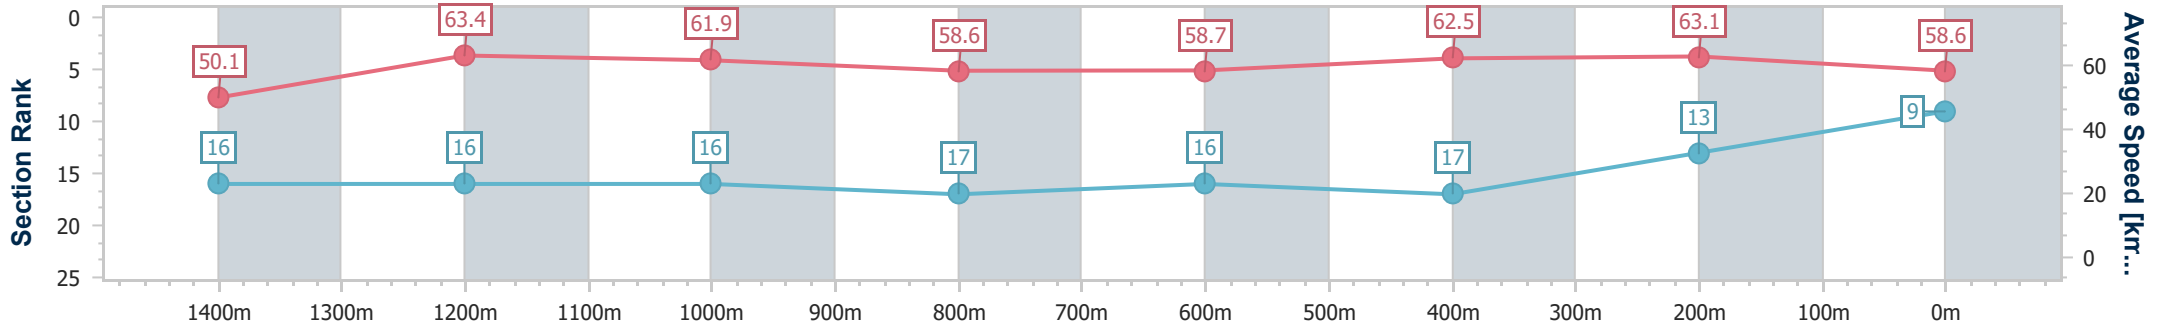

Horse/Jockey Name	Kenyada
Final Rank	9
Fastest Section Time (Section)	0:11.41 (1400m)
Top Speed [km/h] (Section)	65.4 (600m)
Race State	Finished

Eagle Farm QLD Professional
Race 9: AQUIS STALLIONS PRINCESS STAKES - 1600m
27 April 2024 - 16:24
Track Rating: Soft 5, Weather: Fine, Rail Position: +3m

BRISBANE
RACING CLUB

Section	Overall	1400m	1200m	1000m	800m	600m	400m	200m
Section Times	1:37.93 [9] (0:14.47)	1:23.46 [16] (0:11.41)	1:12.05 [16] (0:11.64)	1:00.41 [16] (0:12.52)	0:47.89 [17] (0:12.42)	0:35.47 [16] (0:11.76)	0:23.71 [17] (0:11.44)	0:12.27 [13] (0:12.27)
Average Speed [km/h]	50.1	63.4	61.9	58.6	58.7	62.5	63.1	58.6
Top Speed [km/h]	64.2	65.1	63.0	61.0	60.1	65.4	65.3	60.6
Avg. Dist. to Rail [m]	11.3	3.8	4.2	3.8	2.9	4.1	9.7	8.7
Avg. Stride Freq. [Hz]	2.3	2.4	2.3	2.3	2.3	2.4	2.4	2.3
Avg. Stride Length [m]	6.1	7.3	7.4	7.2	7.2	7.4	7.3	7.1

- [ ] Ranking at each section and finish
- -.-.- No data available at this section
- NA No data available