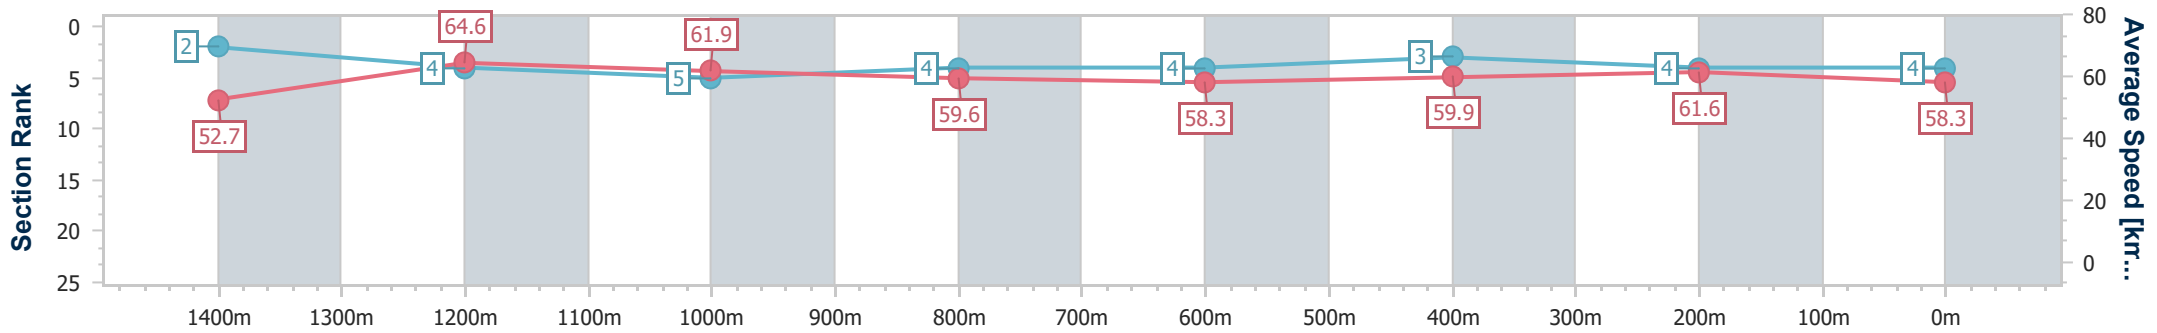

Horse/Jockey Name	Pier Pressure
Final Rank	4
Fastest Section Time (Section)	0:11.20 (1400m)
Top Speed [km/h] (Section)	66.2 (1400m)
Race State	Finished

Eagle Farm QLD Professional
Race 9: AQUIS STALLIONS PRINCESS STAKES - 1600m
27 April 2024 - 16:24
Track Rating: Soft 5, Weather: Fine, Rail Position: +3m

BRISBANE
RACING CLUB

Section	Overall	1400m	1200m	1000m	800m	600m	400m	200m
Section Times	1:37.48 [4] (0:13.69)	1:23.79 [2] (0:11.20)	1:12.59 [4] (0:11.68)	1:00.91 [5] (0:12.21)	0:48.70 [4] (0:12.51)	0:36.19 [4] (0:12.11)	0:24.08 [3] (0:11.70)	0:12.38 [4] (0:12.38)
Average Speed [km/h]	52.7	64.6	61.9	59.6	58.3	59.9	61.6	58.3
Top Speed [km/h]	65.2	66.2	63.2	60.3	59.8	62.0	62.7	61.2
Avg. Dist. to Rail [m]	5.2	5.1	4.3	2.5	2.7	2.2	4.4	3.8
Avg. Stride Freq. [Hz]	2.3	2.4	2.3	2.2	2.2	2.2	2.3	2.3
Avg. Stride Length [m]	6.4	7.6	7.6	7.5	7.5	7.5	7.4	7.2

- [ ] Ranking at each section and finish
- -.-.- No data available at this section
- NA No data available