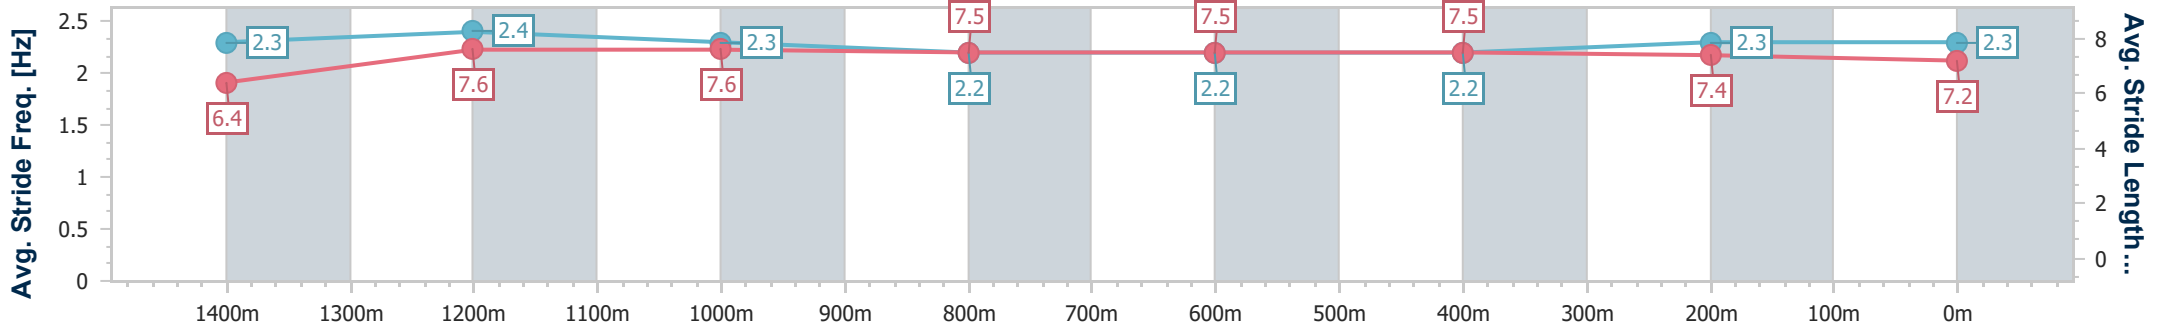

Horse/Jockey Name	Pier Pressure
Final Rank	4
Fastest Section Time (Section)	0:11.20 (1400m)
Top Speed [km/h] (Section)	66.2 (1400m)
Race State	Finished

Eagle Farm QLD Professional
Race 9: AQUIS STALLIONS PRINCESS STAKES - 1600m
27 April 2024 - 16:24
Track Rating: Soft 5, Weather: Fine, Rail Position: +3m

BRISBANE
RACING CLUB

Section	Overall	1400m	1200m	1000m	800m	600m	400m	200m
Section Times	1:37.48 [4] (0:13.69)	1:23.79 [2] (0:11.20)	1:12.59 [4] (0:11.68)	1:00.91 [5] (0:12.21)	0:48.70 [4] (0:12.51)	0:36.19 [4] (0:12.11)	0:24.08 [3] (0:11.70)	0:12.38 [4] (0:12.38)
Average Speed [km/h]	52.7	64.6	61.9	59.6	58.3	59.9	61.6	58.3
Top Speed [km/h]	65.2	66.2	63.2	60.3	59.8	62.0	62.7	61.2
Avg. Dist. to Rail [m]	5.2	5.1	4.3	2.5	2.7	2.2	4.4	3.8
Avg. Stride Freq. [Hz]	2.3	2.4	2.3	2.2	2.2	2.2	2.3	2.3
Avg. Stride Length [m]	6.4	7.6	7.6	7.5	7.5	7.5	7.4	7.2

- [ ] Ranking at each section and finish
- -.-.- No data available at this section
- NA No data available