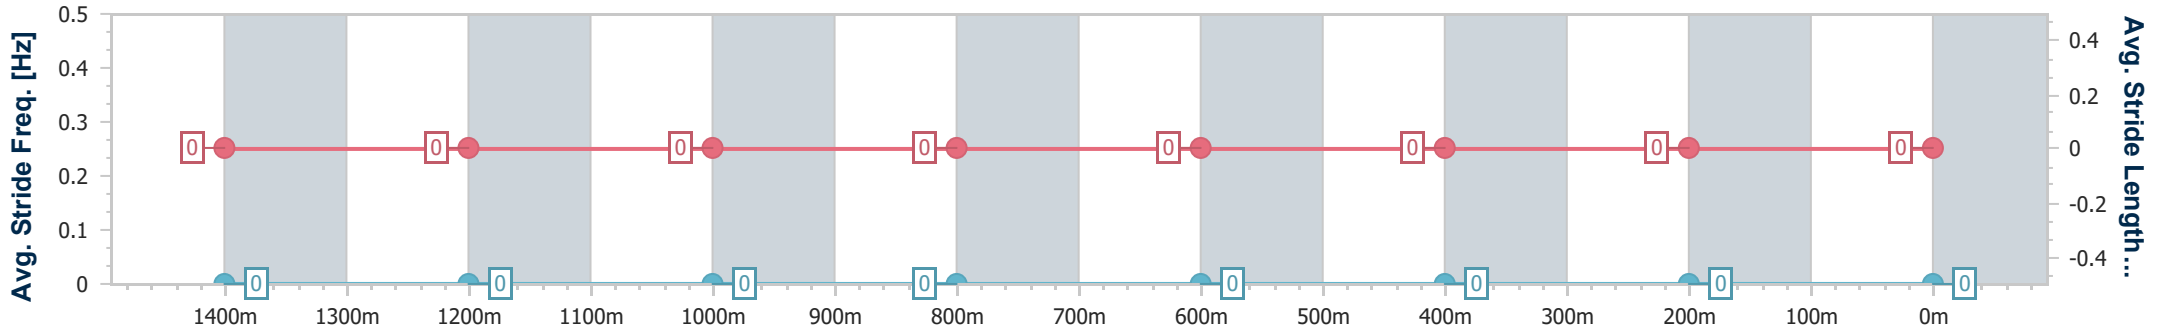

Horse/Jockey Name	Planned Encounter
Final Rank	18
Fastest Section Time (Section)	0:11.37 (1400m)
Top Speed [km/h] (Section)	65.4 (1400m)
Race State	Finished

Eagle Farm QLD Professional
Race 9: AQUIS STALLIONS PRINCESS STAKES - 1600m
27 April 2024 - 16:24
Track Rating: Soft 5, Weather: Fine, Rail Position: +3m

BRISBANE
RACING CLUB

Section	Overall	1400m	1200m	1000m	800m	600m	400m	200m
Section Times	1:40.82 [18] (0:14.83)	1:25.99 [18] (0:11.37)	1:14.62 [18] (0:11.61)	1:03.01 [18] (0:12.44)	0:50.57 [18] (0:12.43)	0:38.14 [18] (0:12.33)	0:25.81 [18] (0:12.24)	0:13.57 [18] (0:13.57)
Average Speed [km/h]	49.0	63.3	62.0	58.3	58.2	59.0	58.8	53.1
Top Speed [km/h]	64.5	65.4	64.0	60.9	60.4	60.8	59.9	56.8
Avg. Dist. to Rail [m]	13.4	1.6	1.3	1.2	1.5	2.4	5.8	4.7
Avg. Stride Freq. [Hz]	--	--	--	--	--	--	--	--
Avg. Stride Length [m]	--	--	--	--	--	--	--	--

- [ ] Ranking at each section and finish
- --- No data available at this section
- NA No data available