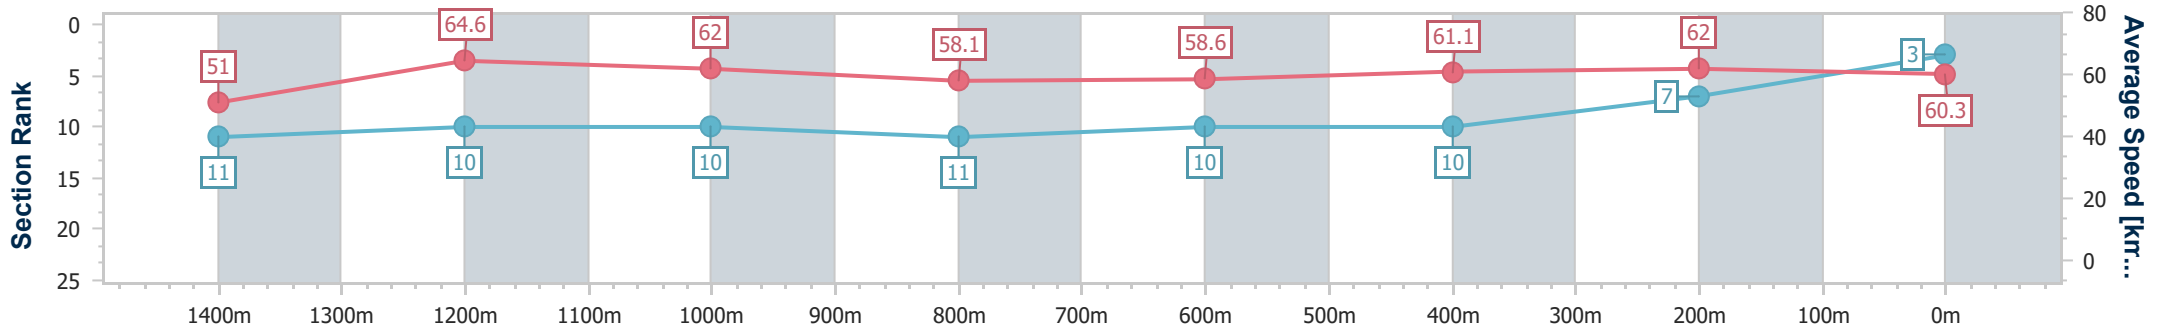

- [] Ranking at each section and finish
- .-.- No data available at this section
- NA No data available

Horse/Jockey Name	Pier Pressure
Final Rank	4
Fastest Section Time (Section)	0:11.20 (1400m)
Top Speed [km/h] (Section)	66.2 (1400m)
Race State	Finished