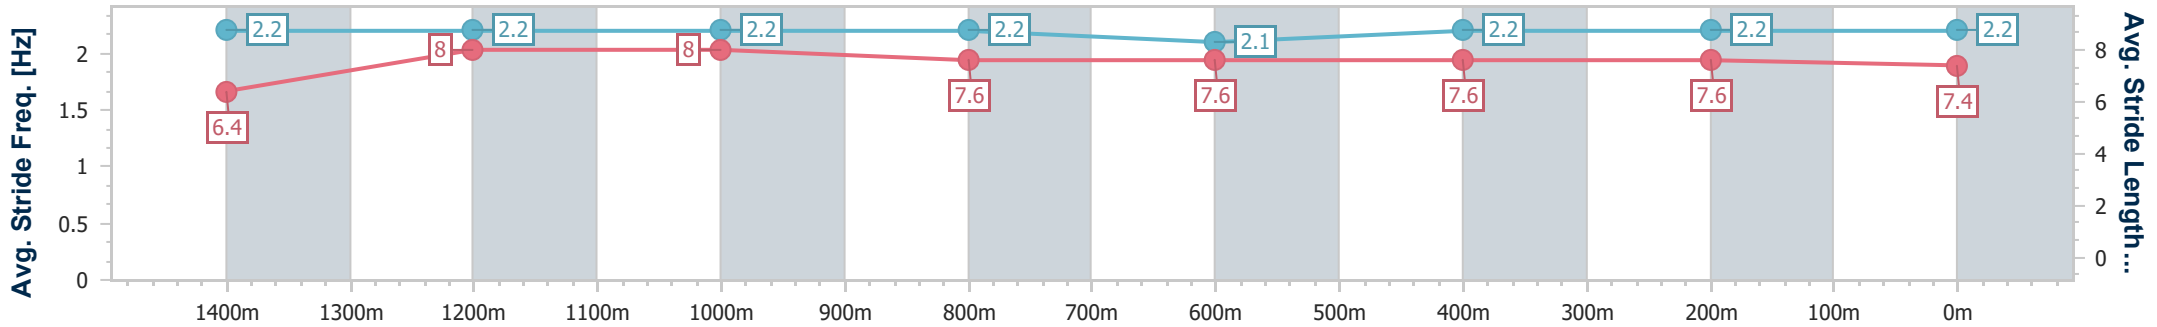

Horse/Jockey Name	Miss Chenery
Final Rank	15
Fastest Section Time (Section)	0:11.45 (1400m)
Top Speed [km/h] (Section)	64.7 (1400m)
Race State	Finished

Eagle Farm QLD Professional
Race 9: AQUIS STALLIONS PRINCESS STAKES - 1600m
27 April 2024 - 16:24
Track Rating: Soft 5, Weather: Fine, Rail Position: +3m

BRISBANE
RACING CLUB

Section	Overall	1400m	1200m	1000m	800m	600m	400m	200m
Section Times	1:38.65 [15] (0:14.38)	1:24.27 [14] (0:11.45)	1:12.82 [15] (0:11.46)	1:01.36 [14] (0:12.42)	0:48.94 [12] (0:12.43)	0:36.51 [12] (0:12.03)	0:24.48 [16] (0:11.82)	0:12.66 [17] (0:12.66)
Average Speed [km/h]	50.4	63.2	62.9	59.2	58.9	61.1	60.9	56.9
Top Speed [km/h]	64.3	64.7	63.8	61.4	60.0	62.7	63.2	58.9
Avg. Dist. to Rail [m]	13.0	4.6	4.0	4.2	3.4	5.0	10.3	9.6
Avg. Stride Freq. [Hz]	2.2	2.2	2.2	2.2	2.1	2.2	2.2	2.2
Avg. Stride Length [m]	6.4	8.0	8.0	7.6	7.6	7.6	7.6	7.4

- [ ] Ranking at each section and finish
- -.-.- No data available at this section
- NA No data available