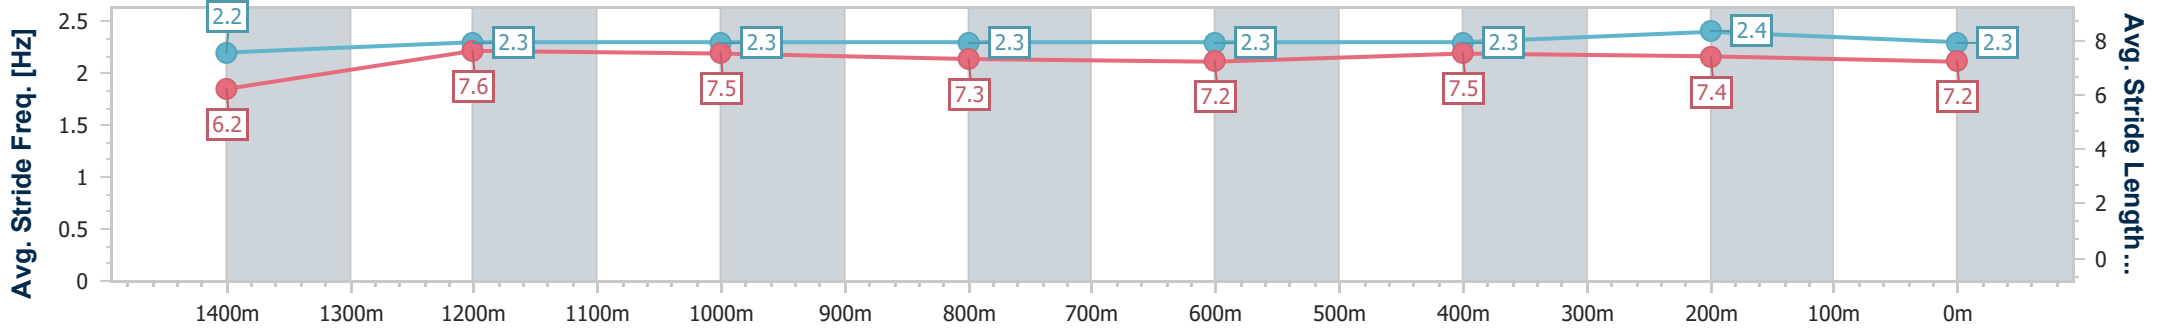

Horse/Jockey Name	Mare Of Mt Buller
Final Rank	7
Fastest Section Time (Section)	0:11.33 (400m)
Top Speed [km/h] (Section)	66.3 (1400m)
Race State	Finished

Eagle Farm QLD Professional
Race 9: AQUIS STALLIONS PRINCESS STAKES - 1600m
27 April 2024 - 16:24
Track Rating: Soft 5, Weather: Fine, Rail Position: +3m

BRISBANE
RACING CLUB

Section	Overall	1400m	1200m	1000m	800m	600m	400m	200m
Section Times	1:37.60 [7] (0:14.61)	1:22.99 [17] (0:11.43)	1:11.56 [17] (0:11.53)	1:00.03 [17] (0:12.41)	0:47.62 [15] (0:12.51)	0:35.11 [17] (0:11.65)	0:23.46 [14] (0:11.33)	0:12.13 [9] (0:12.13)
Average Speed [km/h]	49.6	63.4	62.4	59.4	58.4	62.7	63.7	59.5
Top Speed [km/h]	64.4	66.3	63.1	61.9	59.8	64.9	65.3	62.1
Avg. Dist. to Rail [m]	14.2	4.2	4.3	3.9	3.2	3.9	9.6	9.1
Avg. Stride Freq. [Hz]	2.2	2.3	2.3	2.3	2.3	2.3	2.4	2.3
Avg. Stride Length [m]	6.2	7.6	7.5	7.3	7.2	7.5	7.4	7.2

- [ ] Ranking at each section and finish
- -.-.- No data available at this section
- NA No data available