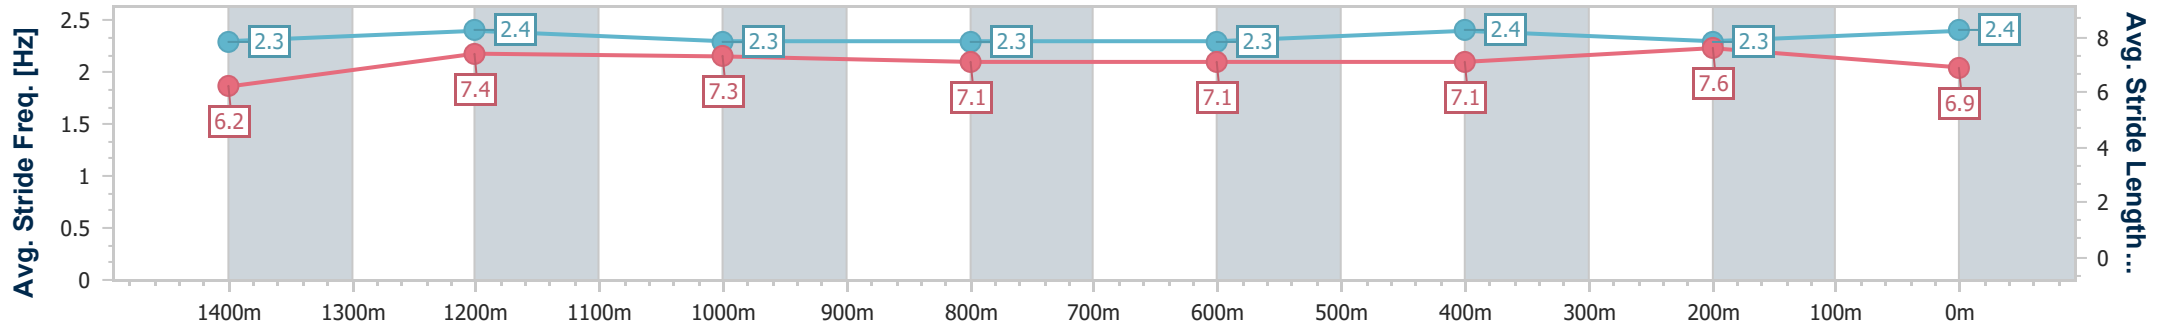

Horse/Jockey Name	Miss Joelene
Final Rank	6
Fastest Section Time (Section)	0:11.32 (400m)
Top Speed [km/h] (Section)	65.0 (1400m)
Race State	Finished

Eagle Farm QLD Professional
Race 9: AQUIS STALLIONS PRINCESS STAKES - 1600m
27 April 2024 - 16:24
Track Rating: Soft 5, Weather: Fine, Rail Position: +3m

BRISBANE
RACING CLUB

Section	Overall	1400m	1200m	1000m	800m	600m	400m	200m
Section Times	1:37.53 [6] (0:14.28)	1:23.25 [13] (0:11.36)	1:11.89 [13] (0:11.63)	1:00.26 [13] (0:12.48)	0:47.78 [14] (0:12.39)	0:35.39 [13] (0:11.86)	0:23.53 [12] (0:11.32)	0:12.21 [6] (0:12.21)
Average Speed [km/h]	50.9	63.5	61.9	58.6	58.6	61.5	63.5	59.0
Top Speed [km/h]	64.6	65.0	63.5	61.2	59.9	63.5	64.9	61.1
Avg. Dist. to Rail [m]	11.9	3.7	3.4	2.7	1.6	3.0	7.1	6.6
Avg. Stride Freq. [Hz]	2.3	2.4	2.3	2.3	2.3	2.4	2.3	2.4
Avg. Stride Length [m]	6.2	7.4	7.3	7.1	7.1	7.1	7.6	6.9

- [ ] Ranking at each section and finish
- -.-.- No data available at this section
- NA No data available