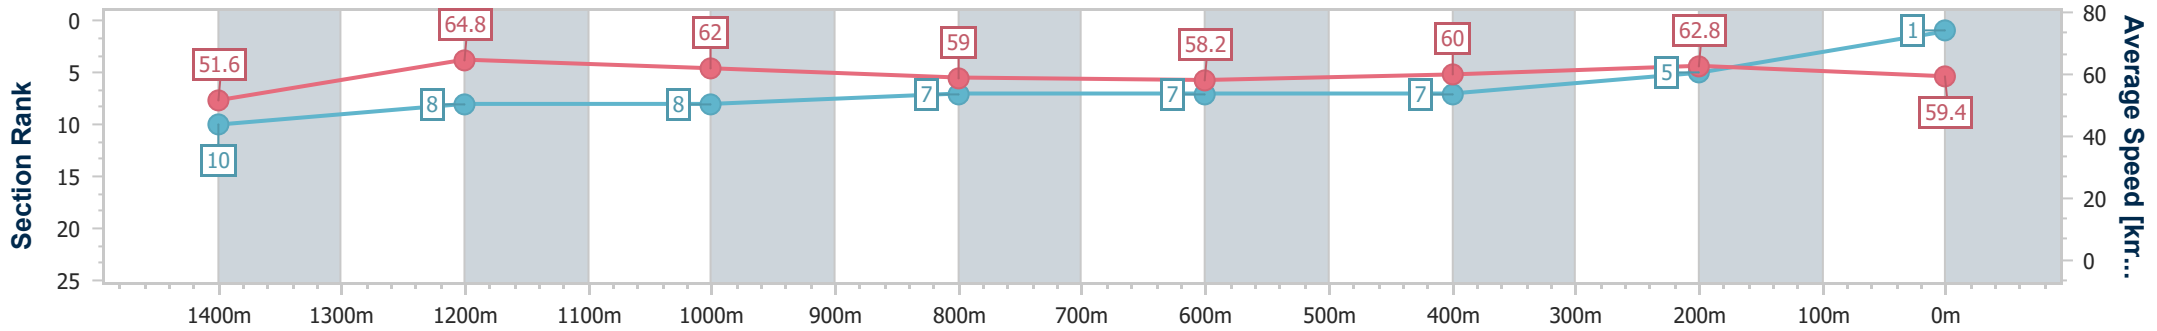

Horse/Jockey Name	Waikato Girl
Final Rank	1
Fastest Section Time (Section)	0:11.12 (1400m)
Top Speed [km/h] (Section)	67.0 (Overall)
Race State	Finished

Eagle Farm QLD Professional
Race 9: AQUIS STALLIONS PRINCESS STAKES - 1600m
27 April 2024 - 16:24
Track Rating: Soft 5, Weather: Fine, Rail Position: +3m

BRISBANE
RACING CLUB

Section	Overall	1400m	1200m	1000m	800m	600m	400m	200m
Section Times	1:37.34 [1] (0:14.02)	1:23.32 [10] (0:11.12)	1:12.20 [8] (0:11.62)	1:00.58 [8] (0:12.35)	0:48.23 [7] (0:12.45)	0:35.78 [7] (0:12.15)	0:23.63 [7] (0:11.48)	0:12.15 [5] (0:12.15)
Average Speed [km/h]	51.6	64.8	62.0	59.0	58.2	60.0	62.8	59.4
Top Speed [km/h]	67.0	67.0	63.9	60.6	59.1	62.7	63.4	61.3
Avg. Dist. to Rail [m]	5.2	2.2	3.5	2.2	1.4	2.2	2.4	1.3
Avg. Stride Freq. [Hz]	2.3	2.4	2.3	2.3	2.3	2.3	2.4	2.4
Avg. Stride Length [m]	6.2	7.4	7.4	7.2	7.2	7.2	7.3	7.0

- [ ] Ranking at each section and finish
- -.-.- No data available at this section
- NA No data available