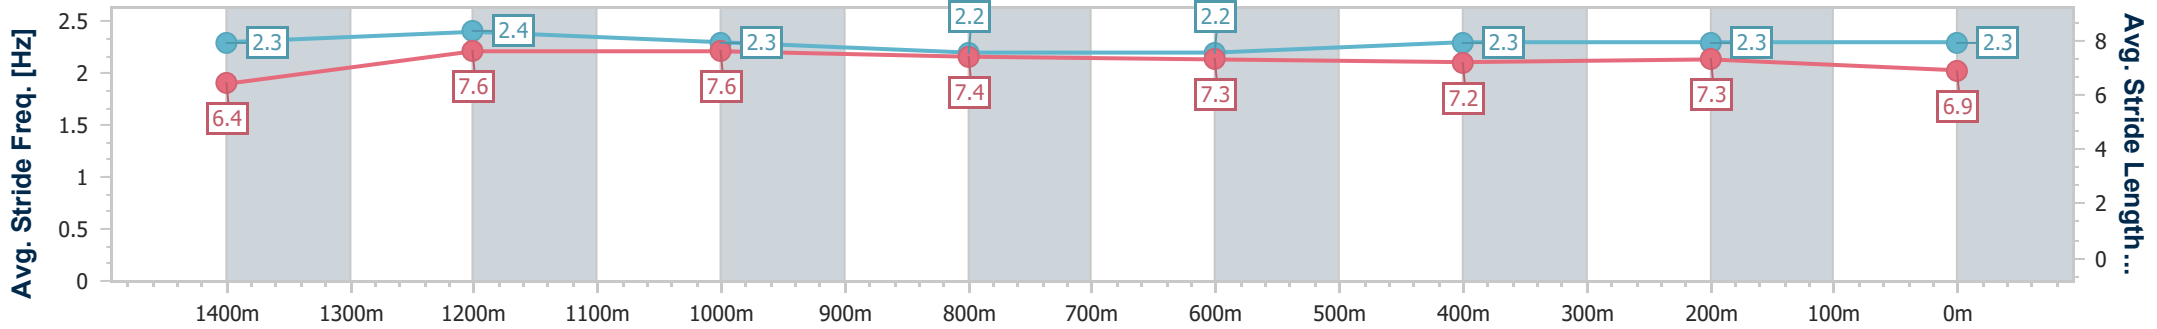

Horse/Jockey Name	Torabella
Final Rank	8
Fastest Section Time (Section)	0:11.04 (1400m)
Top Speed [km/h] (Section)	67.3 (1400m)
Race State	Finished

Eagle Farm QLD Professional
Race 9: AQUIS STALLIONS PRINCESS STAKES - 1600m
27 April 2024 - 16:24
Track Rating: Soft 5, Weather: Fine, Rail Position: +3m

BRISBANE
RACING CLUB

Section	Overall	1400m	1200m	1000m	800m	600m	400m	200m
Section Times	1:37.87 [8] (0:13.67)	1:24.20 [1] (0:11.04)	1:13.16 [1] (0:11.45)	1:01.71 [1] (0:12.28)	0:49.43 [1] (0:12.53)	0:36.90 [1] (0:12.34)	0:24.56 [1] (0:11.78)	0:12.78 [3] (0:12.78)
Average Speed [km/h]	53.0	65.4	62.9	58.9	57.8	58.5	61.2	56.2
Top Speed [km/h]	66.5	67.3	64.8	59.4	58.9	61.7	62.2	59.9
Avg. Dist. to Rail [m]	10.1	5.5	4.3	1.0	0.8	0.9	2.7	3.4
Avg. Stride Freq. [Hz]	2.3	2.4	2.3	2.2	2.2	2.3	2.3	2.3
Avg. Stride Length [m]	6.4	7.6	7.6	7.4	7.3	7.2	7.3	6.9

- [ ] Ranking at each section and finish
- -.-.- No data available at this section
- NA No data available