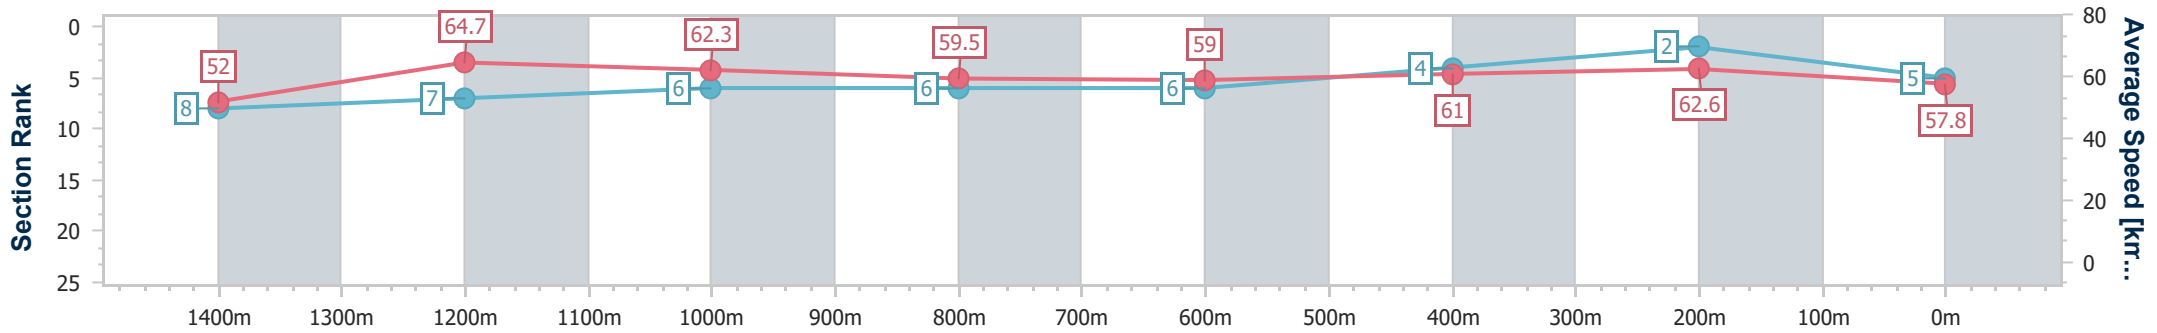

Horse/Jockey Name	Exotique Miss
Final Rank	5
Fastest Section Time (Section)	0:11.15 (1400m)
Top Speed [km/h] (Section)	65.8 (1400m)
Race State	Finished

Eagle Farm QLD Professional
Race 9: AQUIS STALLIONS PRINCESS STAKES - 1600m
27 April 2024 - 16:24
Track Rating: Soft 5, Weather: Fine, Rail Position: +3m

BRISBANE
RACING CLUB

Section	Overall	1400m	1200m	1000m	800m	600m	400m	200m
Section Times	1:37.50 [5] (0:13.95)	1:23.55 [8] (0:11.15)	1:12.40 [7] (0:11.57)	1:00.83 [6] (0:12.34)	0:48.49 [6] (0:12.47)	0:36.02 [6] (0:12.07)	0:23.95 [4] (0:11.50)	0:12.45 [2] (0:12.45)
Average Speed [km/h]	52.0	64.7	62.3	59.5	59.0	61.0	62.6	57.8
Top Speed [km/h]	65.4	65.8	64.7	60.4	60.1	63.3	63.9	61.1
Avg. Dist. to Rail [m]	14.2	4.3	4.0	4.2	4.7	4.9	5.2	3.2
Avg. Stride Freq. [Hz]	2.2	2.3	2.2	2.2	2.2	2.3	2.3	2.3
Avg. Stride Length [m]	6.5	7.9	7.9	7.5	7.4	7.3	7.5	7.1

- [ ] Ranking at each section and finish
- -.-.-.- No data available at this section
- NA No data available