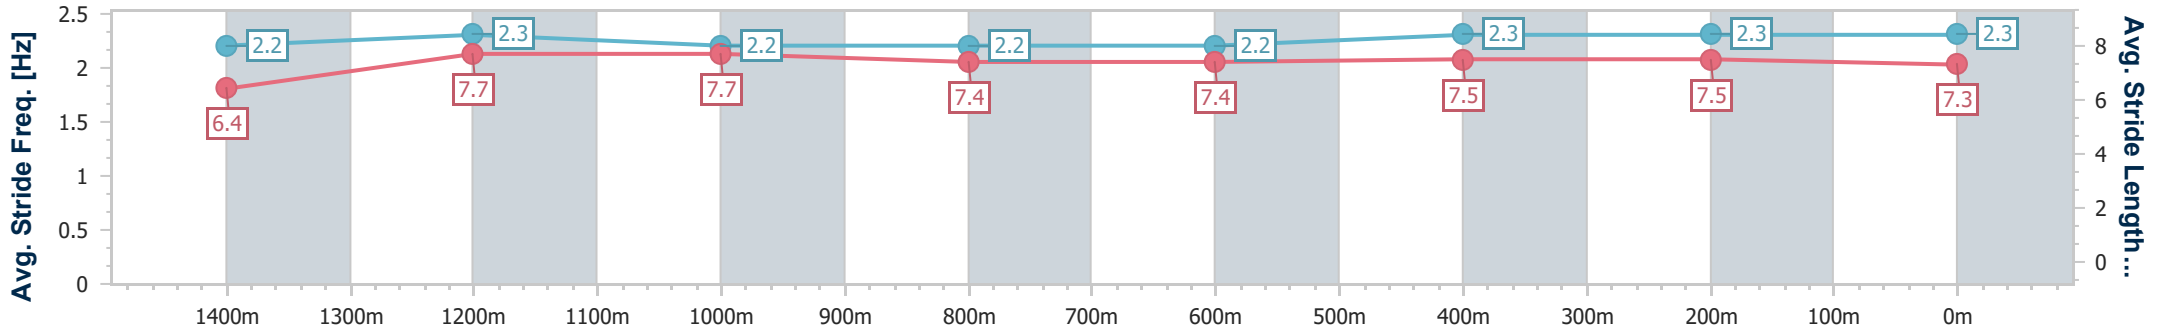

- [] Ranking at each section and finish
- .-.- No data available at this section
- NA No data available

Horse/Jockey Name	Pier Pressure
Final Rank	4
Fastest Section Time (Section)	0:11.20 (1400m)
Top Speed [km/h] (Section)	66.2 (1400m)
Race State	Finished