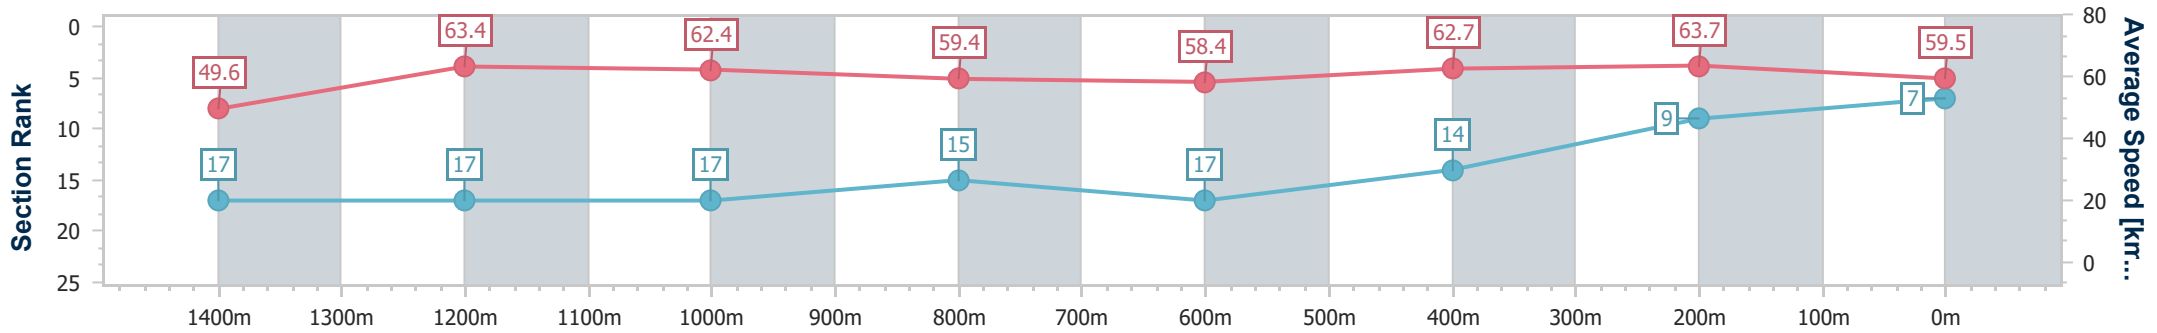

Horse/Jockey Name	Mare Of Mt Buller
Final Rank	7
Fastest Section Time (Section)	0:11.33 (400m)
Top Speed [km/h] (Section)	66.3 (1400m)
Race State	Finished

Eagle Farm QLD Professional
Race 9: AQUIS STALLIONS PRINCESS STAKES - 1600m
27 April 2024 - 16:24
Track Rating: Soft 5, Weather: Fine, Rail Position: +3m

BRISBANE
RACING CLUB

Section	Overall	1400m	1200m	1000m	800m	600m	400m	200m
Section Times	1:37.60 [7] (0:14.61)	1:22.99 [17] (0:11.43)	1:11.56 [17] (0:11.53)	1:00.03 [17] (0:12.41)	0:47.62 [15] (0:12.51)	0:35.11 [17] (0:11.65)	0:23.46 [14] (0:11.33)	0:12.13 [9] (0:12.13)
Average Speed [km/h]	49.6	63.4	62.4	59.4	58.4	62.7	63.7	59.5
Top Speed [km/h]	64.4	66.3	63.1	61.9	59.8	64.9	65.3	62.1
Avg. Dist. to Rail [m]	14.2	4.2	4.3	3.9	3.2	3.9	9.6	9.1
Avg. Stride Freq. [Hz]	2.2	2.3	2.3	2.3	2.3	2.3	2.4	2.3
Avg. Stride Length [m]	6.2	7.6	7.5	7.3	7.2	7.5	7.4	7.2

- [ ] Ranking at each section and finish
- -.-.- No data available at this section
- NA No data available