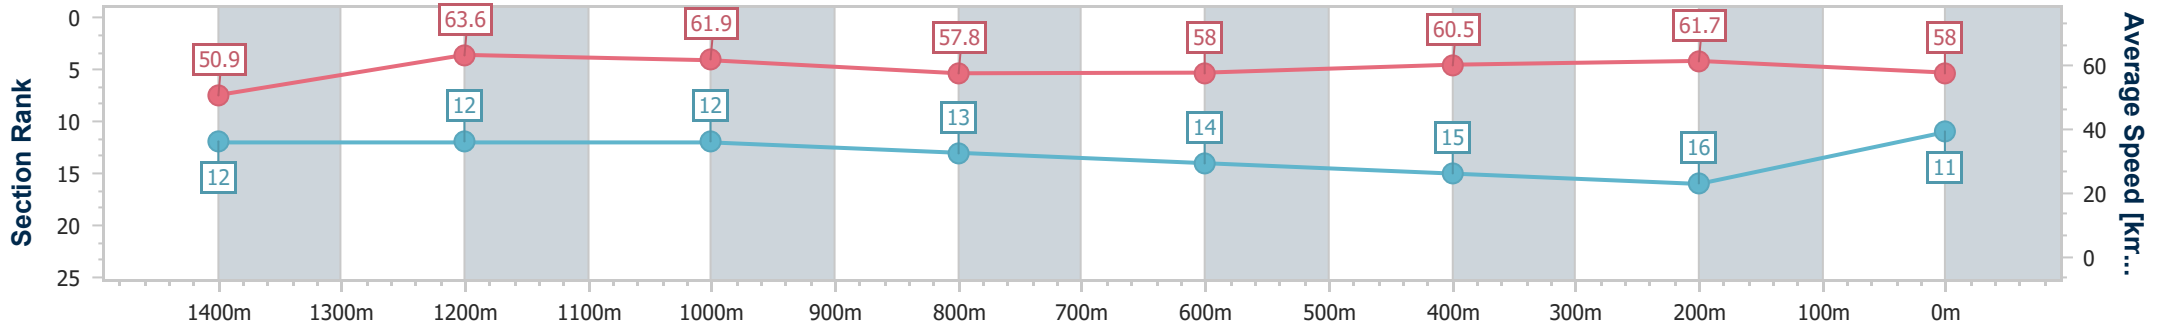

Horse/Jockey Name	Wonderland Star
Final Rank	11
Fastest Section Time (Section)	0:11.32 (1400m)
Top Speed [km/h] (Section)	64.9 (Overall)
Race State	Finished

Eagle Farm QLD Professional
Race 9: AQUIS STALLIONS PRINCESS STAKES - 1600m
27 April 2024 - 16:24
Track Rating: Soft 5, Weather: Fine, Rail Position: +3m

BRISBANE
RACING CLUB

Section	Overall	1400m	1200m	1000m	800m	600m	400m	200m
Section Times	1:38.25 [11] (0:14.17)	1:24.08 [12] (0:11.32)	1:12.76 [12] (0:11.64)	1:01.12 [12] (0:12.59)	0:48.53 [13] (0:12.44)	0:36.09 [14] (0:11.99)	0:24.10 [15] (0:11.69)	0:12.41 [16] (0:12.41)
Average Speed [km/h]	50.9	63.6	61.9	57.8	58.0	60.5	61.7	58.0
Top Speed [km/h]	64.9	64.6	63.2	59.9	59.9	62.3	62.5	59.6
Avg. Dist. to Rail [m]	4.7	1.5	2.1	1.5	1.1	1.6	2.7	2.6
Avg. Stride Freq. [Hz]	2.3	2.4	2.3	2.2	2.2	2.3	2.3	2.3
Avg. Stride Length [m]	6.2	7.4	7.6	7.2	7.2	7.4	7.5	7.1

- [ ] Ranking at each section and finish
- -.-.- No data available at this section
- NA No data available