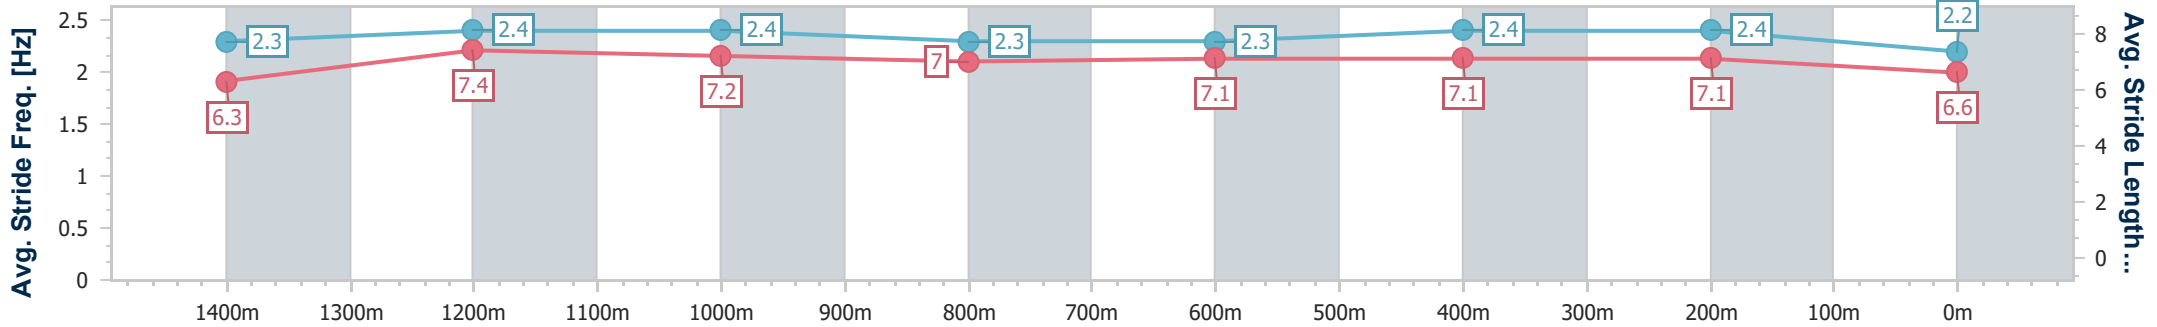

Horse/Jockey Name	Oceans Of Energy
Final Rank	17
Fastest Section Time (Section)	0:11.09 (1400m)
Top Speed [km/h] (Section)	66.5 (1400m)
Race State	Finished

Eagle Farm QLD Professional
Race 9: AQUIS STALLIONS PRINCESS STAKES - 1600m
27 April 2024 - 16:24
Track Rating: Soft 5, Weather: Fine, Rail Position: +3m

BRISBANE
RACING CLUB

Section	Overall	1400m	1200m	1000m	800m	600m	400m	200m
Section Times	1:39.29 [17] (0:13.83)	1:25.46 [6] (0:11.09)	1:14.37 [5] (0:11.77)	1:02.60 [7] (0:12.60)	0:50.00 [8] (0:12.36)	0:37.64 [8] (0:12.01)	0:25.63 [6] (0:11.82)	0:13.81 [10] (0:13.81)
Average Speed [km/h]	52.3	65.1	61.1	58.1	58.9	60.7	61.1	52.1
Top Speed [km/h]	65.0	66.5	63.9	60.2	60.6	63.0	63.1	58.3
Avg. Dist. to Rail [m]	9.5	4.0	3.3	3.1	2.5	3.1	6.3	5.6
Avg. Stride Freq. [Hz]	2.3	2.4	2.4	2.3	2.3	2.4	2.4	2.2
Avg. Stride Length [m]	6.3	7.4	7.2	7.0	7.1	7.1	7.1	6.6

- [ ] Ranking at each section and finish
- -.-.- No data available at this section
- NA No data available