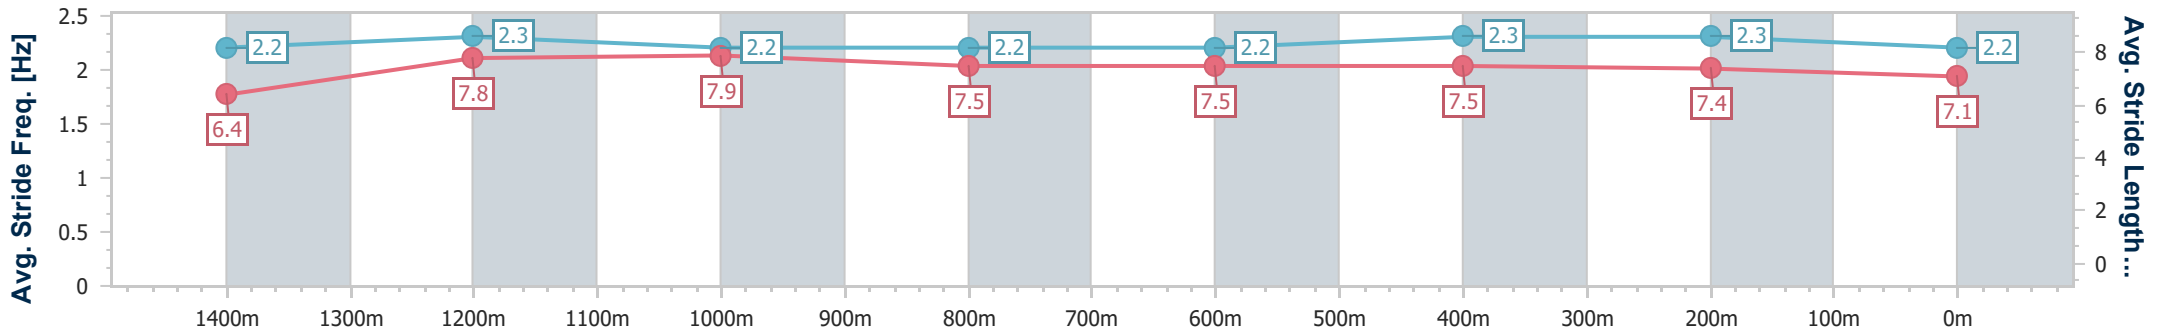

Horse/Jockey Name	Showdra
Final Rank	13
Fastest Section Time (Section)	0:11.37 (1400m)
Top Speed [km/h] (Section)	64.4 (1400m)
Race State	Finished

Eagle Farm QLD Professional
Race 9: AQUIS STALLIONS PRINCESS STAKES - 1600m
27 April 2024 - 16:24
Track Rating: Soft 5, Weather: Fine, Rail Position: +3m

BRISBANE
RACING CLUB

Section	Overall	1400m	1200m	1000m	800m	600m	400m	200m
Section Times	1:38.54 [13] (0:14.00)	1:24.54 [9] (0:11.37)	1:13.17 [11] (0:11.62)	1:01.55 [11] (0:12.49)	0:49.06 [10] (0:12.37)	0:36.69 [9] (0:12.02)	0:24.67 [9] (0:11.83)	0:12.84 [15] (0:12.84)
Average Speed [km/h]	51.6	63.4	62.3	58.5	59.1	60.9	61.0	55.9
Top Speed [km/h]	64.2	64.4	63.6	60.2	59.9	62.1	62.5	59.1
Avg. Dist. to Rail [m]	7.9	3.8	4.0	3.5	2.5	3.7	7.3	7.8
Avg. Stride Freq. [Hz]	2.2	2.3	2.2	2.2	2.2	2.3	2.3	2.2
Avg. Stride Length [m]	6.4	7.8	7.9	7.5	7.5	7.5	7.4	7.1

- [ ] Ranking at each section and finish
- -.-.- No data available at this section
- NA No data available