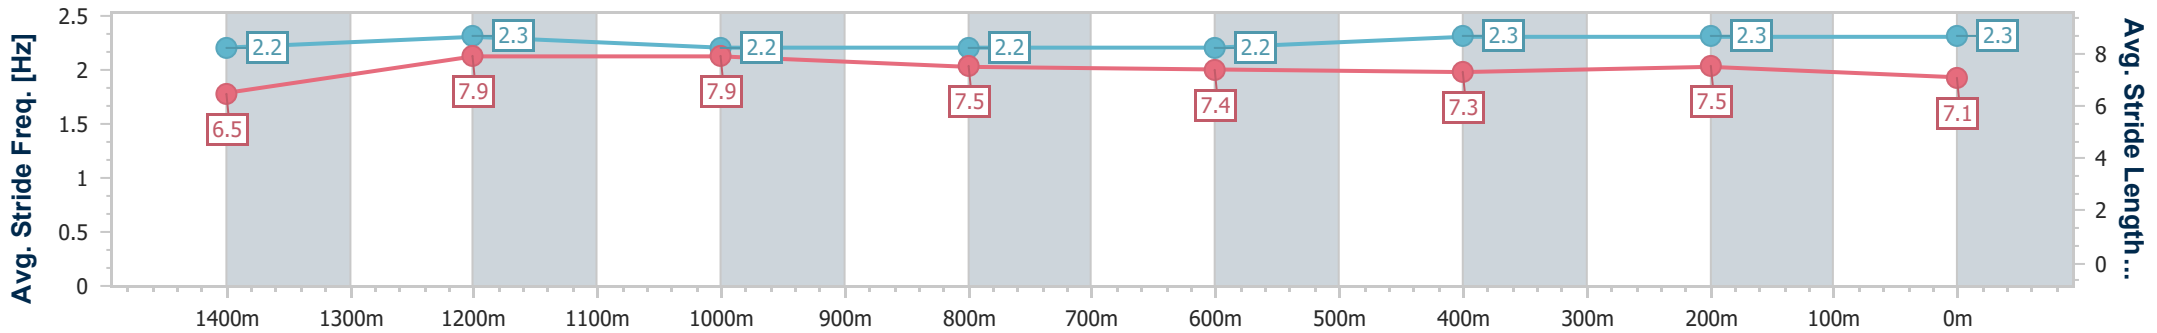

Horse/Jockey Name	Exotique Miss
Final Rank	5
Fastest Section Time (Section)	0:11.15 (1400m)
Top Speed [km/h] (Section)	65.8 (1400m)
Race State	Finished

Eagle Farm QLD Professional
Race 9: AQUIS STALLIONS PRINCESS STAKES - 1600m
27 April 2024 - 16:24
Track Rating: Soft 5, Weather: Fine, Rail Position: +3m

BRISBANE
RACING CLUB

Section	Overall	1400m	1200m	1000m	800m	600m	400m	200m
Section Times	1:37.50 [5] (0:13.95)	1:23.55 [8] (0:11.15)	1:12.40 [7] (0:11.57)	1:00.83 [6] (0:12.34)	0:48.49 [6] (0:12.47)	0:36.02 [6] (0:12.07)	0:23.95 [4] (0:11.50)	0:12.45 [2] (0:12.45)
Average Speed [km/h]	52.0	64.7	62.3	59.5	59.0	61.0	62.6	57.8
Top Speed [km/h]	65.4	65.8	64.7	60.4	60.1	63.3	63.9	61.1
Avg. Dist. to Rail [m]	14.2	4.3	4.0	4.2	4.7	4.9	5.2	3.2
Avg. Stride Freq. [Hz]	2.2	2.3	2.2	2.2	2.2	2.3	2.3	2.3
Avg. Stride Length [m]	6.5	7.9	7.9	7.5	7.4	7.3	7.5	7.1

- [ ] Ranking at each section and finish
- -.-.-.- No data available at this section
- NA No data available