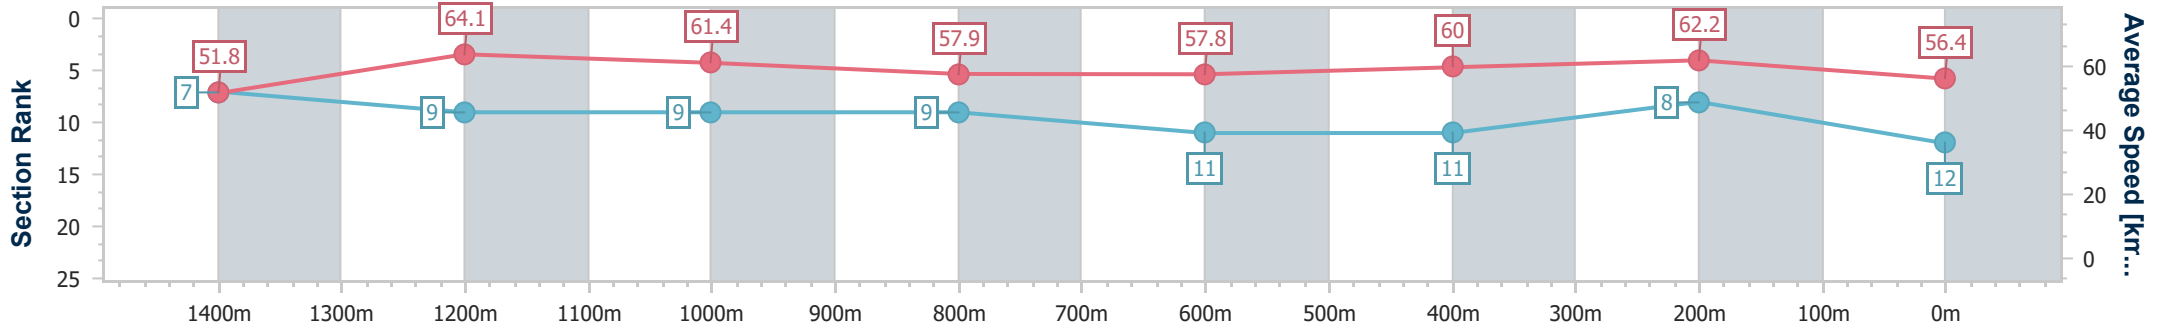

Horse/Jockey Name	Aerial Dancer
Final Rank	12
Fastest Section Time (Section)	0:11.22 (1400m)
Top Speed [km/h] (Section)	64.9 (1400m)
Race State	Finished

Eagle Farm QLD Professional
Race 9: AQUIS STALLIONS PRINCESS STAKES - 1600m
27 April 2024 - 16:24
Track Rating: Soft 5, Weather: Fine, Rail Position: +3m

BRISBANE
RACING CLUB

Section	Overall	1400m	1200m	1000m	800m	600m	400m	200m
Section Times	1:38.26 [12] (0:13.94)	1:24.32 [7] (0:11.22)	1:13.10 [9] (0:11.75)	1:01.35 [9] (0:12.53)	0:48.82 [9] (0:12.49)	0:36.33 [11] (0:12.00)	0:24.33 [11] (0:11.54)	0:12.79 [8] (0:12.79)
Average Speed [km/h]	51.8	64.1	61.4	57.9	57.8	60.0	62.2	56.4
Top Speed [km/h]	64.6	64.9	63.0	59.9	59.3	61.9	63.6	61.1
Avg. Dist. to Rail [m]	3.9	1.8	2.0	1.2	0.4	0.5	3.6	4.1
Avg. Stride Freq. [Hz]	2.3	2.3	2.2	2.2	2.2	2.3	2.3	2.2
Avg. Stride Length [m]	6.3	7.7	7.7	7.3	7.4	7.4	7.4	7.2

- [ ] Ranking at each section and finish
- -.-.- No data available at this section
- NA No data available