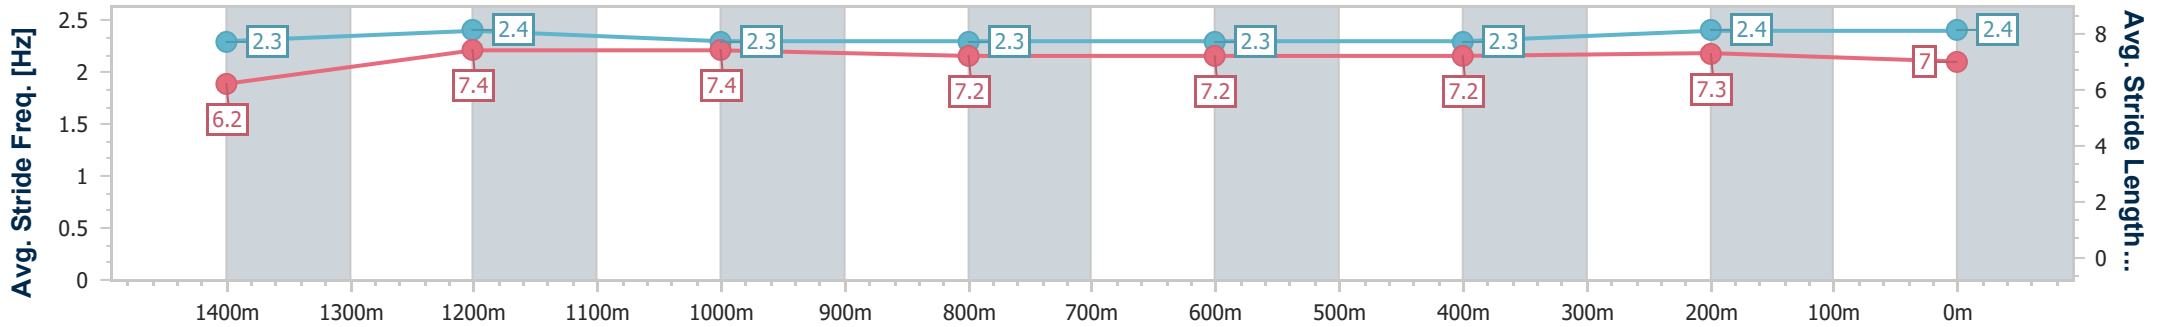

Horse/Jockey Name	Waikato Girl
Final Rank	1
Fastest Section Time (Section)	0:11.12 (1400m)
Top Speed [km/h] (Section)	67.0 (Overall)
Race State	Finished

Eagle Farm QLD Professional
Race 9: AQUIS STALLIONS PRINCESS STAKES - 1600m
27 April 2024 - 16:24
Track Rating: Soft 5, Weather: Fine, Rail Position: +3m

BRISBANE
RACING CLUB

Section	Overall	1400m	1200m	1000m	800m	600m	400m	200m
Section Times	1:37.34 [1] (0:14.02)	1:23.32 [10] (0:11.12)	1:12.20 [8] (0:11.62)	1:00.58 [8] (0:12.35)	0:48.23 [7] (0:12.45)	0:35.78 [7] (0:12.15)	0:23.63 [7] (0:11.48)	0:12.15 [5] (0:12.15)
Average Speed [km/h]	51.6	64.8	62.0	59.0	58.2	60.0	62.8	59.4
Top Speed [km/h]	67.0	67.0	63.9	60.6	59.1	62.7	63.4	61.3
Avg. Dist. to Rail [m]	5.2	2.2	3.5	2.2	1.4	2.2	2.4	1.3
Avg. Stride Freq. [Hz]	2.3	2.4	2.3	2.3	2.3	2.3	2.4	2.4
Avg. Stride Length [m]	6.2	7.4	7.4	7.2	7.2	7.2	7.3	7.0

- [ ] Ranking at each section and finish
- -.-.- No data available at this section
- NA No data available