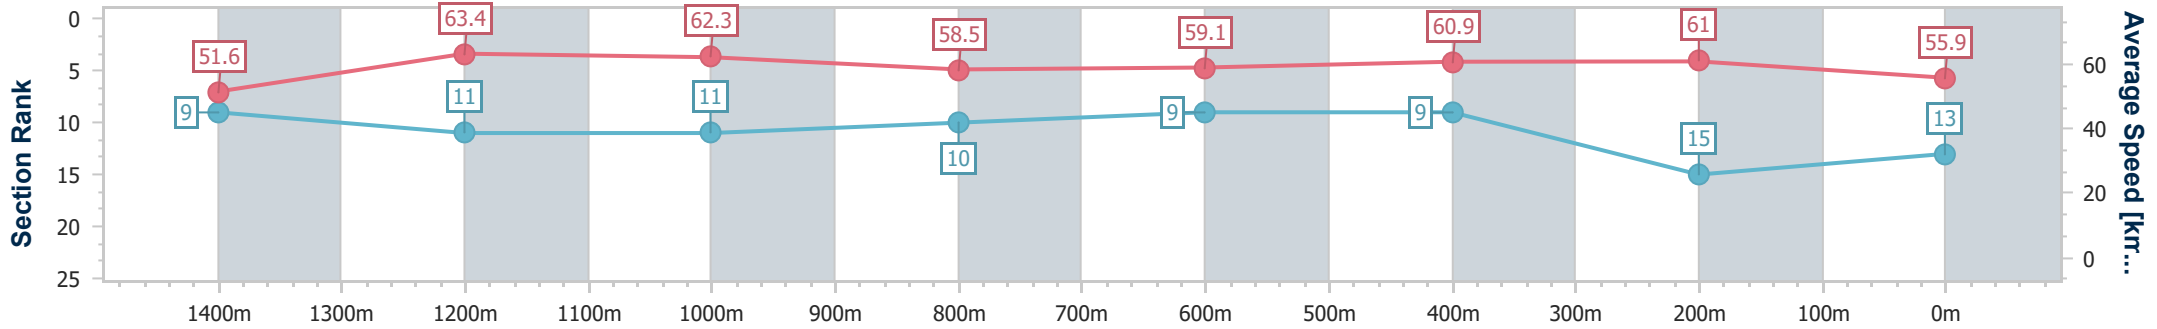

Horse/Jockey Name	Showdra
Final Rank	13
Fastest Section Time (Section)	0:11.37 (1400m)
Top Speed [km/h] (Section)	64.4 (1400m)
Race State	Finished

Eagle Farm QLD Professional
Race 9: AQUIS STALLIONS PRINCESS STAKES - 1600m
27 April 2024 - 16:24
Track Rating: Soft 5, Weather: Fine, Rail Position: +3m

BRISBANE
RACING CLUB

Section	Overall	1400m	1200m	1000m	800m	600m	400m	200m
Section Times	1:38.54 [13] (0:14.00)	1:24.54 [9] (0:11.37)	1:13.17 [11] (0:11.62)	1:01.55 [11] (0:12.49)	0:49.06 [10] (0:12.37)	0:36.69 [9] (0:12.02)	0:24.67 [9] (0:11.83)	0:12.84 [15] (0:12.84)
Average Speed [km/h]	51.6	63.4	62.3	58.5	59.1	60.9	61.0	55.9
Top Speed [km/h]	64.2	64.4	63.6	60.2	59.9	62.1	62.5	59.1
Avg. Dist. to Rail [m]	7.9	3.8	4.0	3.5	2.5	3.7	7.3	7.8
Avg. Stride Freq. [Hz]	2.2	2.3	2.2	2.2	2.2	2.3	2.3	2.2
Avg. Stride Length [m]	6.4	7.8	7.9	7.5	7.5	7.5	7.4	7.1

- [ ] Ranking at each section and finish
- -.-.- No data available at this section
- NA No data available