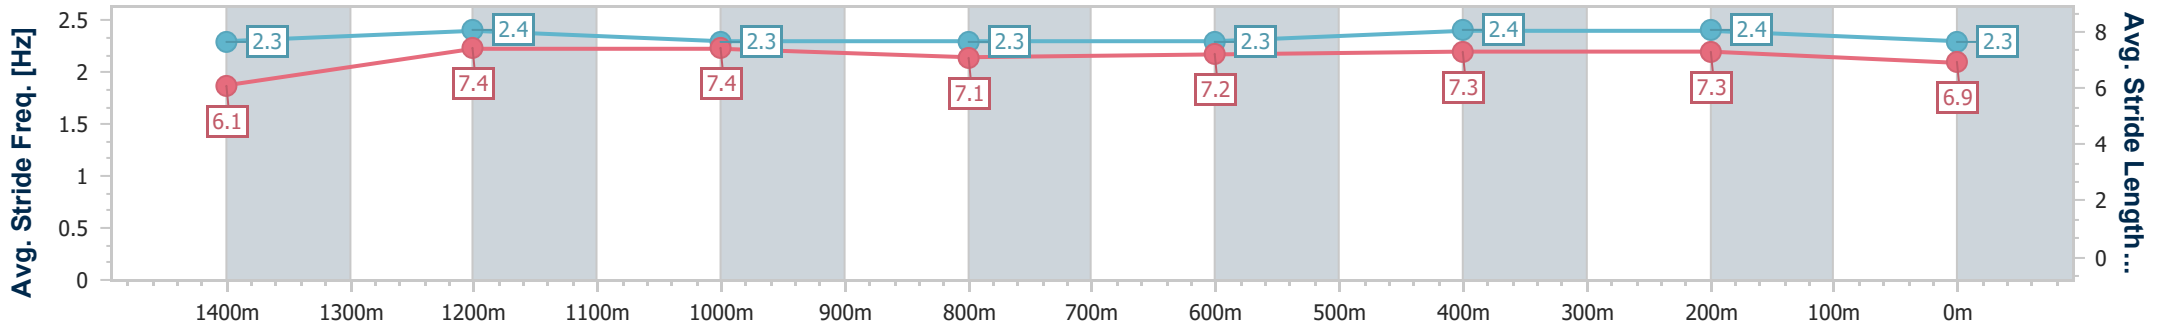

Horse/Jockey Name	Red Defcon
Final Rank	10
Fastest Section Time (Section)	0:11.33 (1400m)
Top Speed [km/h] (Section)	65.5 (Overall)
Race State	Finished

Eagle Farm QLD Professional
Race 9: AQUIS STALLIONS PRINCESS STAKES - 1600m
27 April 2024 - 16:24
Track Rating: Soft 5, Weather: Fine, Rail Position: +3m

BRISBANE
RACING CLUB

Section	Overall	1400m	1200m	1000m	800m	600m	400m	200m
Section Times	1:37.97 [10] (0:14.41)	1:23.56 [15] (0:11.33)	1:12.23 [14] (0:11.70)	1:00.53 [15] (0:12.56)	0:47.97 [16] (0:12.40)	0:35.57 [15] (0:11.73)	0:23.84 [13] (0:11.49)	0:12.35 [12] (0:12.35)
Average Speed [km/h]	50.2	63.8	61.6	57.9	58.5	61.8	62.7	58.4
Top Speed [km/h]	65.5	65.1	63.6	59.9	60.1	64.1	64.8	61.1
Avg. Dist. to Rail [m]	10.8	2.0	2.3	2.1	1.3	2.1	7.2	7.1
Avg. Stride Freq. [Hz]	2.3	2.4	2.3	2.3	2.3	2.4	2.4	2.3
Avg. Stride Length [m]	6.1	7.4	7.4	7.1	7.2	7.3	7.3	6.9

- [ ] Ranking at each section and finish
- -.-.- No data available at this section
- NA No data available