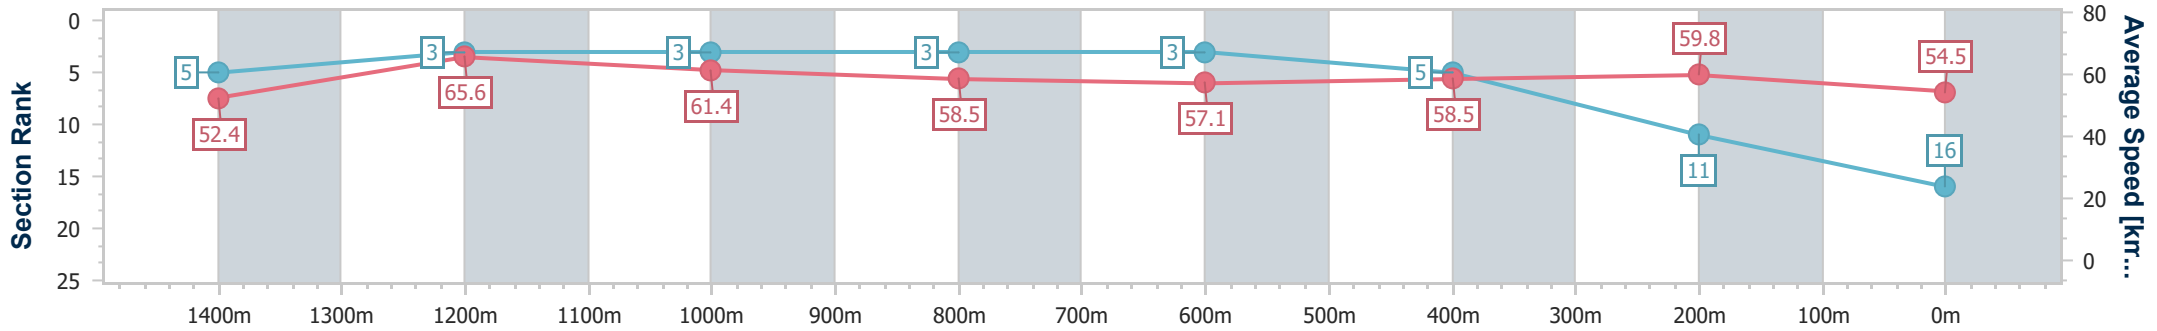

Horse/Jockey Name	Aitutaki
Final Rank	16
Fastest Section Time (Section)	0:11.00 (1400m)
Top Speed [km/h] (Section)	67.1 (1400m)
Race State	Finished

Eagle Farm QLD Professional
Race 9: AQUIS STALLIONS PRINCESS STAKES - 1600m
27 April 2024 - 16:24
Track Rating: Soft 5, Weather: Fine, Rail Position: +3m

BRISBANE
RACING CLUB

Section	Overall	1400m	1200m	1000m	800m	600m	400m	200m
Section Times	1:38.85 [16] (0:13.76)	1:25.09 [5] (0:11.00)	1:14.09 [3] (0:11.71)	1:02.38 [3] (0:12.29)	0:50.09 [3] (0:12.52)	0:37.57 [3] (0:12.29)	0:25.28 [5] (0:12.04)	0:13.24 [11] (0:13.24)
Average Speed [km/h]	52.4	65.6	61.4	58.5	57.1	58.5	59.8	54.5
Top Speed [km/h]	66.4	67.1	63.3	59.1	58.2	61.1	61.0	58.3
Avg. Dist. to Rail [m]	6.5	2.9	1.3	0.9	1.2	0.6	0.6	0.5
Avg. Stride Freq. [Hz]	2.3	2.4	2.4	2.3	2.3	2.3	2.4	2.3
Avg. Stride Length [m]	6.2	7.4	7.2	7.1	7.0	7.0	7.0	6.5

- [ ] Ranking at each section and finish
- -.-.-.- No data available at this section
- NA No data available