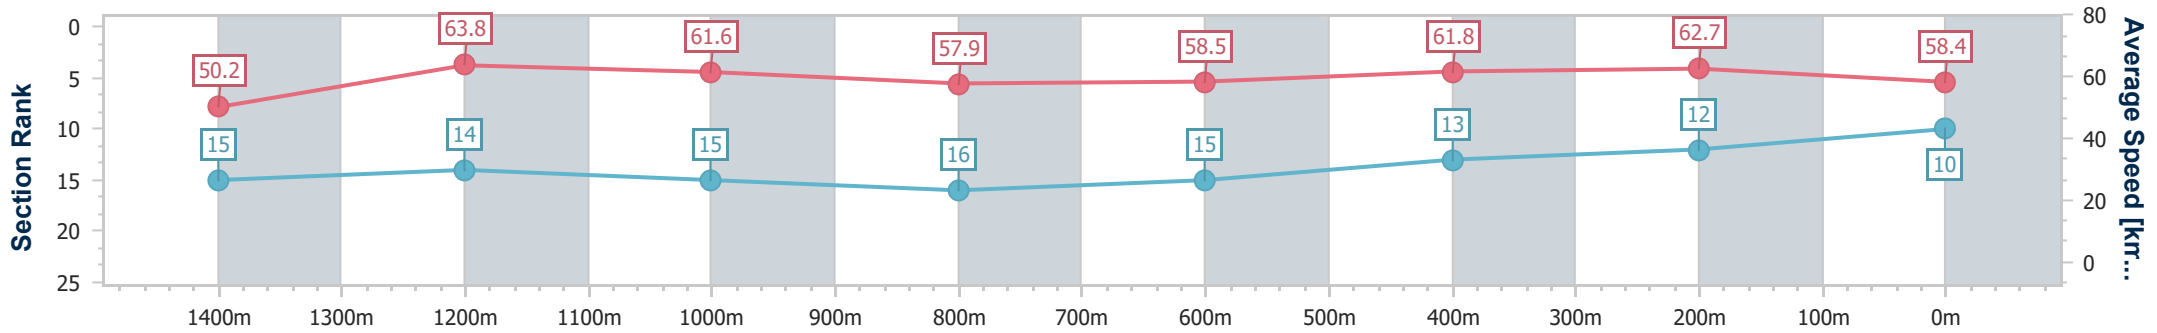

Horse/Jockey Name	Red Defcon
Final Rank	10
Fastest Section Time (Section)	0:11.33 (1400m)
Top Speed [km/h] (Section)	65.5 (Overall)
Race State	Finished

Eagle Farm QLD Professional
Race 9: AQUIS STALLIONS PRINCESS STAKES - 1600m
27 April 2024 - 16:24
Track Rating: Soft 5, Weather: Fine, Rail Position: +3m

BRISBANE
RACING CLUB

Section	Overall	1400m	1200m	1000m	800m	600m	400m	200m
Section Times	1:37.97 [10] (0:14.41)	1:23.56 [15] (0:11.33)	1:12.23 [14] (0:11.70)	1:00.53 [15] (0:12.56)	0:47.97 [16] (0:12.40)	0:35.57 [15] (0:11.73)	0:23.84 [13] (0:11.49)	0:12.35 [12] (0:12.35)
Average Speed [km/h]	50.2	63.8	61.6	57.9	58.5	61.8	62.7	58.4
Top Speed [km/h]	65.5	65.1	63.6	59.9	60.1	64.1	64.8	61.1
Avg. Dist. to Rail [m]	10.8	2.0	2.3	2.1	1.3	2.1	7.2	7.1
Avg. Stride Freq. [Hz]	2.3	2.4	2.3	2.3	2.3	2.4	2.4	2.3
Avg. Stride Length [m]	6.1	7.4	7.4	7.1	7.2	7.3	7.3	6.9

- [ ] Ranking at each section and finish
- -.-.- No data available at this section
- NA No data available