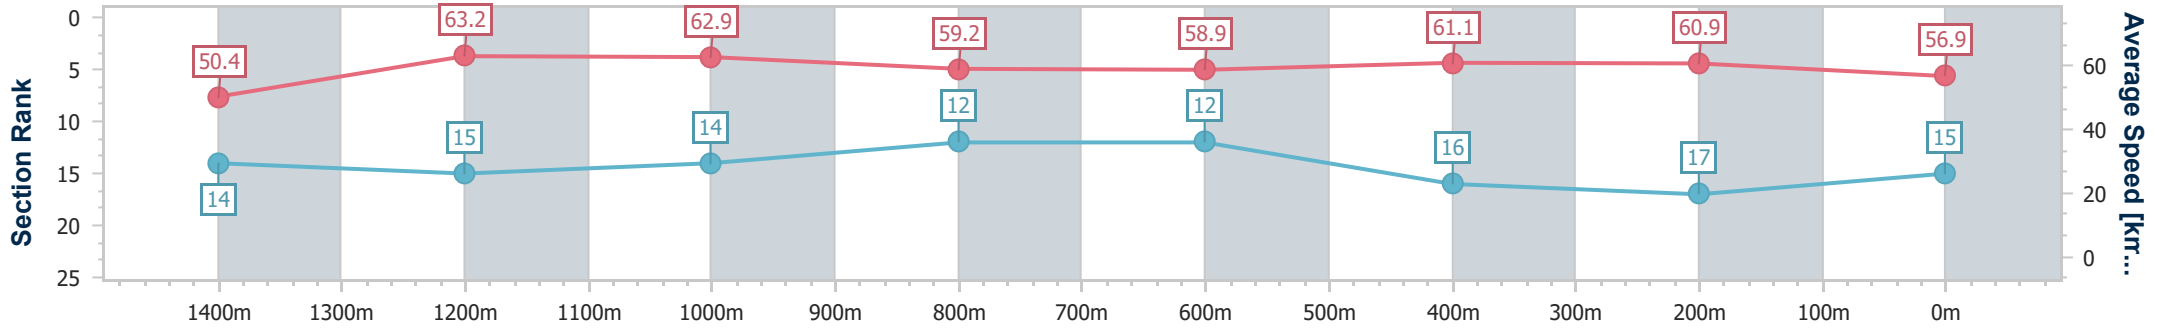

Horse/Jockey Name	Miss Chenery
Final Rank	15
Fastest Section Time (Section)	0:11.45 (1400m)
Top Speed [km/h] (Section)	64.7 (1400m)
Race State	Finished

Eagle Farm QLD Professional
Race 9: AQUIS STALLIONS PRINCESS STAKES - 1600m
27 April 2024 - 16:24
Track Rating: Soft 5, Weather: Fine, Rail Position: +3m

BRISBANE
RACING CLUB

Section	Overall	1400m	1200m	1000m	800m	600m	400m	200m
Section Times	1:38.65 [15] (0:14.38)	1:24.27 [14] (0:11.45)	1:12.82 [15] (0:11.46)	1:01.36 [14] (0:12.42)	0:48.94 [12] (0:12.43)	0:36.51 [12] (0:12.03)	0:24.48 [16] (0:11.82)	0:12.66 [17] (0:12.66)
Average Speed [km/h]	50.4	63.2	62.9	59.2	58.9	61.1	60.9	56.9
Top Speed [km/h]	64.3	64.7	63.8	61.4	60.0	62.7	63.2	58.9
Avg. Dist. to Rail [m]	13.0	4.6	4.0	4.2	3.4	5.0	10.3	9.6
Avg. Stride Freq. [Hz]	2.2	2.2	2.2	2.2	2.1	2.2	2.2	2.2
Avg. Stride Length [m]	6.4	8.0	8.0	7.6	7.6	7.6	7.6	7.4

- [ ] Ranking at each section and finish
- -.-.- No data available at this section
- NA No data available