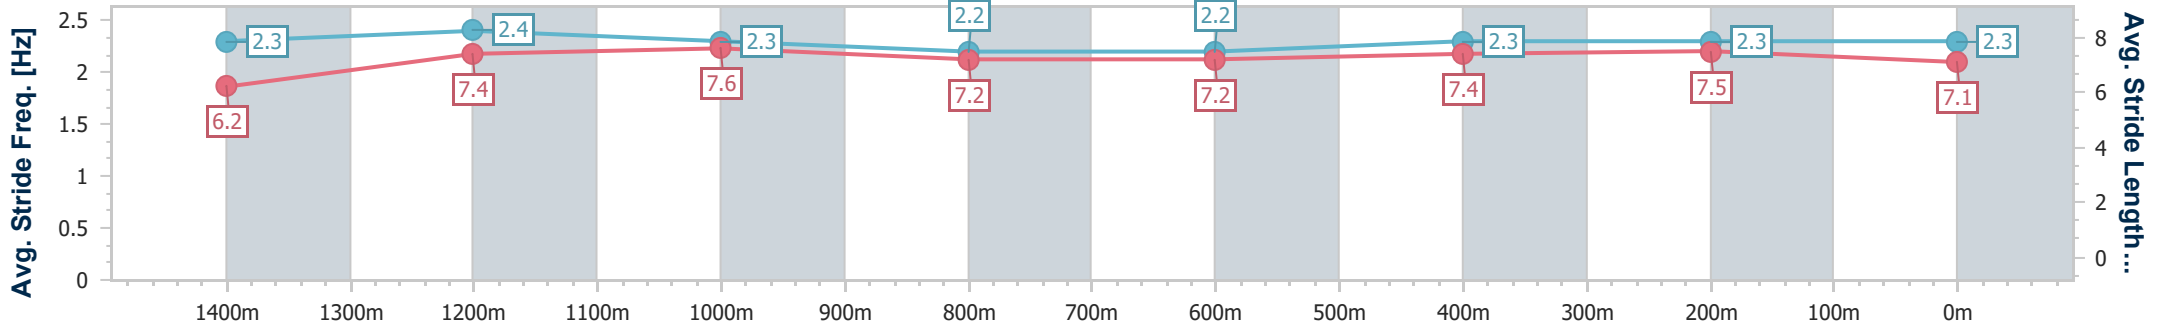

Horse/Jockey Name	Wonderland Star
Final Rank	11
Fastest Section Time (Section)	0:11.32 (1400m)
Top Speed [km/h] (Section)	64.9 (Overall)
Race State	Finished

Eagle Farm QLD Professional
Race 9: AQUIS STALLIONS PRINCESS STAKES - 1600m
27 April 2024 - 16:24
Track Rating: Soft 5, Weather: Fine, Rail Position: +3m

BRISBANE
RACING CLUB

Section	Overall	1400m	1200m	1000m	800m	600m	400m	200m
Section Times	1:38.25 [11] (0:14.17)	1:24.08 [12] (0:11.32)	1:12.76 [12] (0:11.64)	1:01.12 [12] (0:12.59)	0:48.53 [13] (0:12.44)	0:36.09 [14] (0:11.99)	0:24.10 [15] (0:11.69)	0:12.41 [16] (0:12.41)
Average Speed [km/h]	50.9	63.6	61.9	57.8	58.0	60.5	61.7	58.0
Top Speed [km/h]	64.9	64.6	63.2	59.9	59.9	62.3	62.5	59.6
Avg. Dist. to Rail [m]	4.7	1.5	2.1	1.5	1.1	1.6	2.7	2.6
Avg. Stride Freq. [Hz]	2.3	2.4	2.3	2.2	2.2	2.3	2.3	2.3
Avg. Stride Length [m]	6.2	7.4	7.6	7.2	7.2	7.4	7.5	7.1

- [ ] Ranking at each section and finish
- -.-.- No data available at this section
- NA No data available