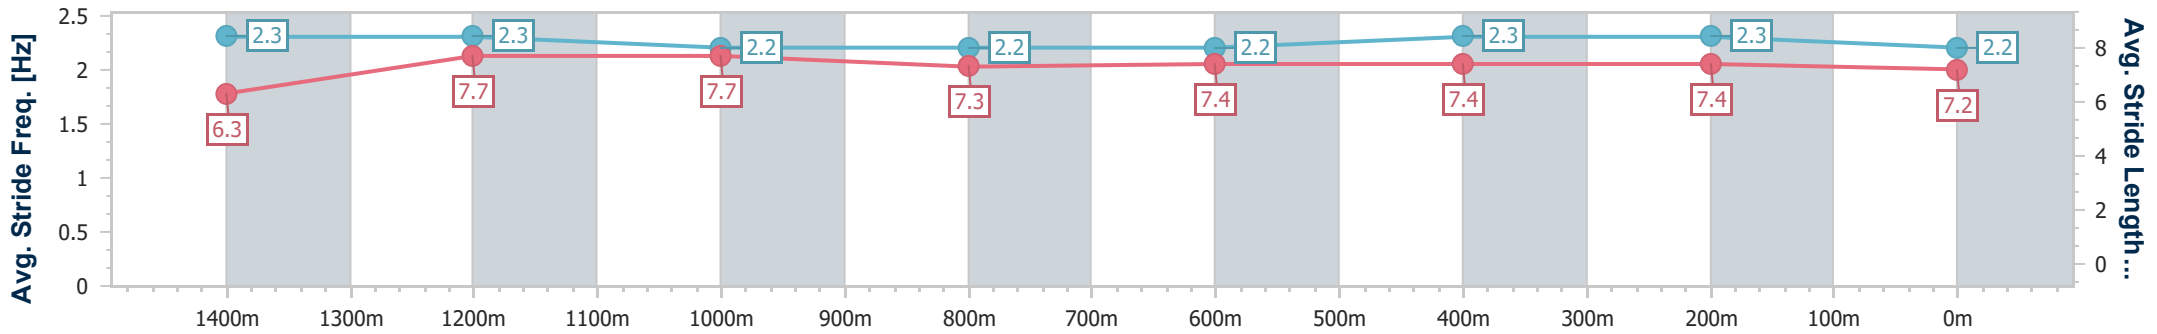

Horse/Jockey Name	Aerial Dancer
Final Rank	12
Fastest Section Time (Section)	0:11.22 (1400m)
Top Speed [km/h] (Section)	64.9 (1400m)
Race State	Finished

Eagle Farm QLD Professional
Race 9: AQUIS STALLIONS PRINCESS STAKES - 1600m
27 April 2024 - 16:24
Track Rating: Soft 5, Weather: Fine, Rail Position: +3m

BRISBANE
RACING CLUB

Section	Overall	1400m	1200m	1000m	800m	600m	400m	200m
Section Times	1:38.26 [12] (0:13.94)	1:24.32 [7] (0:11.22)	1:13.10 [9] (0:11.75)	1:01.35 [9] (0:12.53)	0:48.82 [9] (0:12.49)	0:36.33 [11] (0:12.00)	0:24.33 [11] (0:11.54)	0:12.79 [8] (0:12.79)
Average Speed [km/h]	51.8	64.1	61.4	57.9	57.8	60.0	62.2	56.4
Top Speed [km/h]	64.6	64.9	63.0	59.9	59.3	61.9	63.6	61.1
Avg. Dist. to Rail [m]	3.9	1.8	2.0	1.2	0.4	0.5	3.6	4.1
Avg. Stride Freq. [Hz]	2.3	2.3	2.2	2.2	2.2	2.3	2.3	2.2
Avg. Stride Length [m]	6.3	7.7	7.7	7.3	7.4	7.4	7.4	7.2

- [ ] Ranking at each section and finish
- -.-.- No data available at this section
- NA No data available