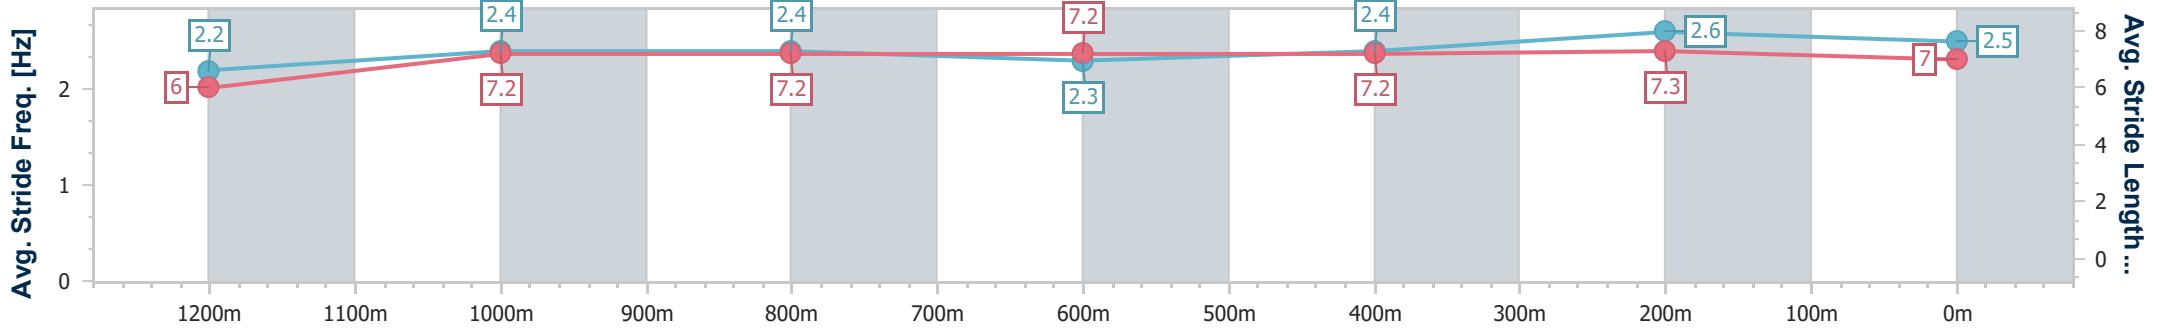

Horse/Jockey Name	Betterletmedance
Final Rank	7
Fastest Section Time (Section)	0:10.81 (400m)
Top Speed [km/h] (Section)	68.1 (400m)
Race State	Finished

Doomben QLD Professional
Race 7: SKY RACING QTIS Three-Year-Old Fillies Handicap - 1350m
13 April 2024 - 15:28
Track Rating: Good 4, Weather: Fine, Rail Position: +3.5m Entire

BRISBANE
RACING CLUB

Section	Overall	1200m	1000m	800m	600m	400m	200m
Section Times	1:20.47 [7] (0:11.38)	1:09.09 [6] (0:11.45)	0:57.64 [6] (0:11.71)	0:45.93 [5] (0:12.08)	0:33.85 [5] (0:11.75)	0:22.10 [6] (0:10.81)	0:11.29 [6] (0:11.29)
Average Speed [km/h]	47.5	62.9	61.2	59.8	61.6	67.1	63.8
Top Speed [km/h]	62.9	64.3	63.1	61.6	64.3	68.1	67.1
Avg. Dist. to Rail [m]	10.2	1.3	0.4	0.4	0.9	3.0	4.2
Avg. Stride Freq. [Hz]	2.2	2.4	2.4	2.3	2.4	2.6	2.5
Avg. Stride Length [m]	6.0	7.2	7.2	7.2	7.2	7.3	7.0

- [ ] Ranking at each section and finish
- -.-.- No data available at this section
- NA No data available