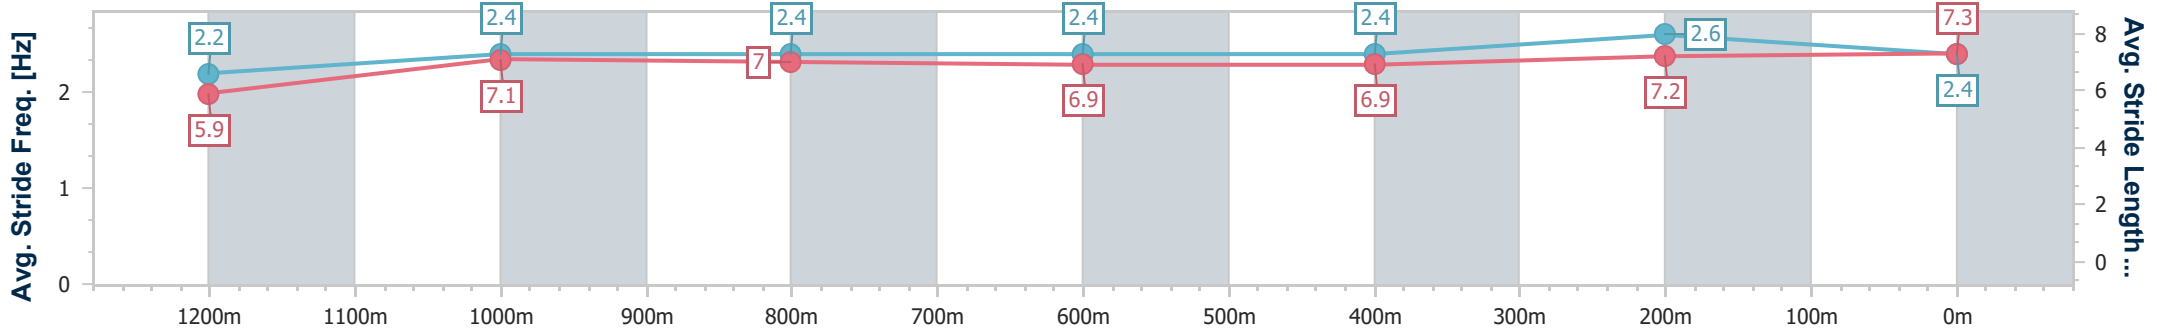

Doomben QLD Professional
Race 7: SKY RACING QTIS Three-Year-Old Fillies Handicap - 1350m

13 April 2024 - 15:28

BRISBANE RACING CLUB

Track Rating: Good 4, Weather: Fine, Rail Position: +3.5m Entire

Section	Overall	1200m	1000m	800m	600m	400m	200m
Section Times	1:20.52 [8] (0:11.47)	1:09.05 [7] (0:11.56)	0:57.49 [7] (0:11.74)	0:45.75 [7] (0:12.04)	0:33.71 [7] (0:11.68)	0:22.03 [7] (0:10.81)	0:11.22 [7] (0:11.22)
Average Speed [km/h]	47.3	62.2	61.6	59.4	61.1	66.3	63.9
Top Speed [km/h]	62.8	62.9	63.5	60.9	63.6	67.8	66.9
Avg. Dist. to Rail [m]	3.2	0.3	0.3	1.2	1.8	0.8	0.7
Avg. Stride Freq. [Hz]	2.2	2.4	2.4	2.4	2.4	2.6	2.4
Avg. Stride Length [m]	5.9	7.1	7.0	6.9	6.9	7.2	7.3