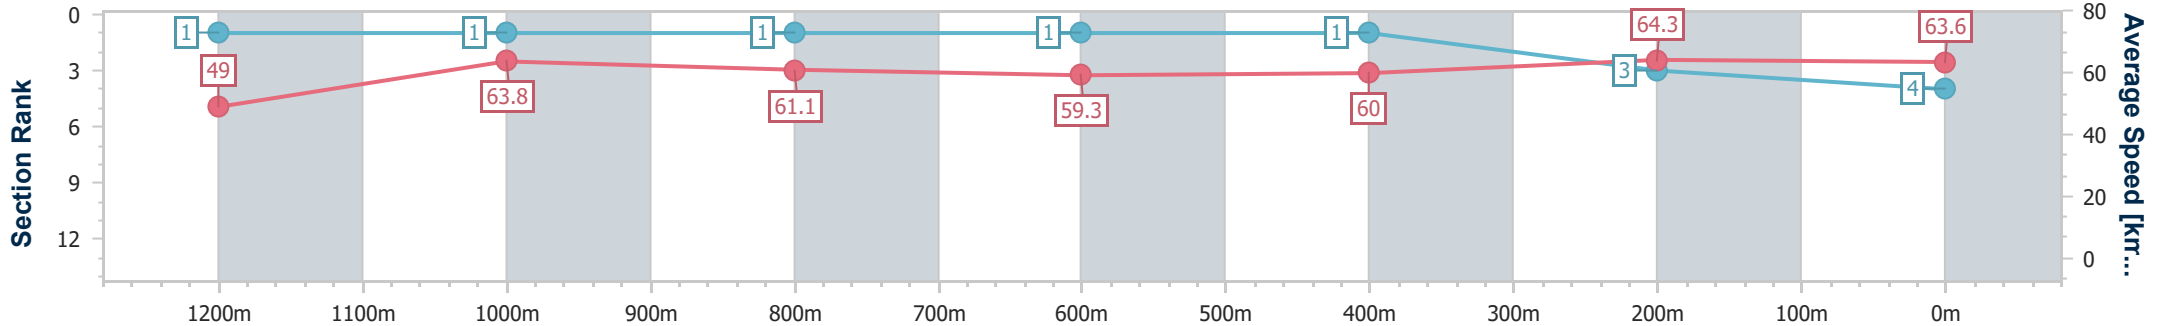

Doomben QLD Professional
Race 7: SKY RACING QTIS Three-Year-Old Fillies Handicap - 1350m

13 April 2024 - 15:28

BRISBANE RACING CLUB

Track Rating: Good 4, Weather: Fine, Rail Position: +3.5m Entire

Section	Overall	1200m	1000m	800m	600m	400m	200m
Section Times	1:20.38 [4] (0:11.03)	1:09.35 [1] (0:11.26)	0:58.09 [1] (0:11.79)	0:46.30 [1] (0:12.05)	0:34.25 [1] (0:11.83)	0:22.42 [1] (0:11.11)	0:11.31 [3] (0:11.31)
Average Speed [km/h]	49.0	63.8	61.1	59.3	60.0	64.3	63.6
Top Speed [km/h]	64.3	64.9	63.2	60.0	62.5	66.4	65.7
Avg. Dist. to Rail [m]	4.9	1.7	0.4	1.6	2.7	1.4	0.4
Avg. Stride Freq. [Hz]	2.2	2.4	2.3	2.3	2.3	2.5	2.4
Avg. Stride Length [m]	6.1	7.3	7.2	7.1	7.2	7.3	7.3