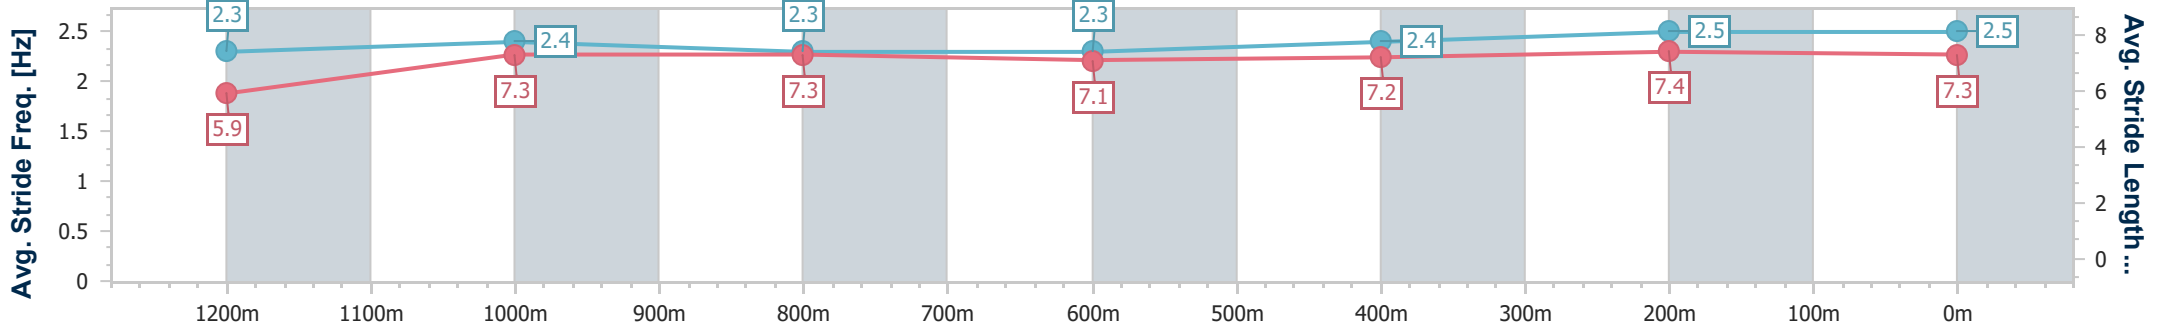

Doomben QLD Professional
Race 7: SKY RACING QTIS Three-Year-Old Fillies Handicap - 1350m

13 April 2024 - 15:28

BRISBANE RACING CLUB

Track Rating: Good 4, Weather: Fine, Rail Position: +3.5m Entire

Section	Overall	1200m	1000m	800m	600m	400m	200m
Section Times	1:20.18 [2] (0:11.21)	1:08.97 [4] (0:11.52)	0:57.45 [5] (0:11.85)	0:45.60 [6] (0:12.07)	0:33.53 [6] (0:11.64)	0:21.89 [5] (0:10.88)	0:11.01 [5] (0:11.01)
Average Speed [km/h]	48.3	62.4	60.8	58.8	61.0	66.3	65.3
Top Speed [km/h]	62.8	64.5	63.0	59.8	64.5	67.8	68.2
Avg. Dist. to Rail [m]	1.9	0.3	0.6	2.5	1.9	1.2	2.2
Avg. Stride Freq. [Hz]	2.3	2.4	2.3	2.3	2.4	2.5	2.5
Avg. Stride Length [m]	5.9	7.3	7.3	7.1	7.2	7.4	7.3