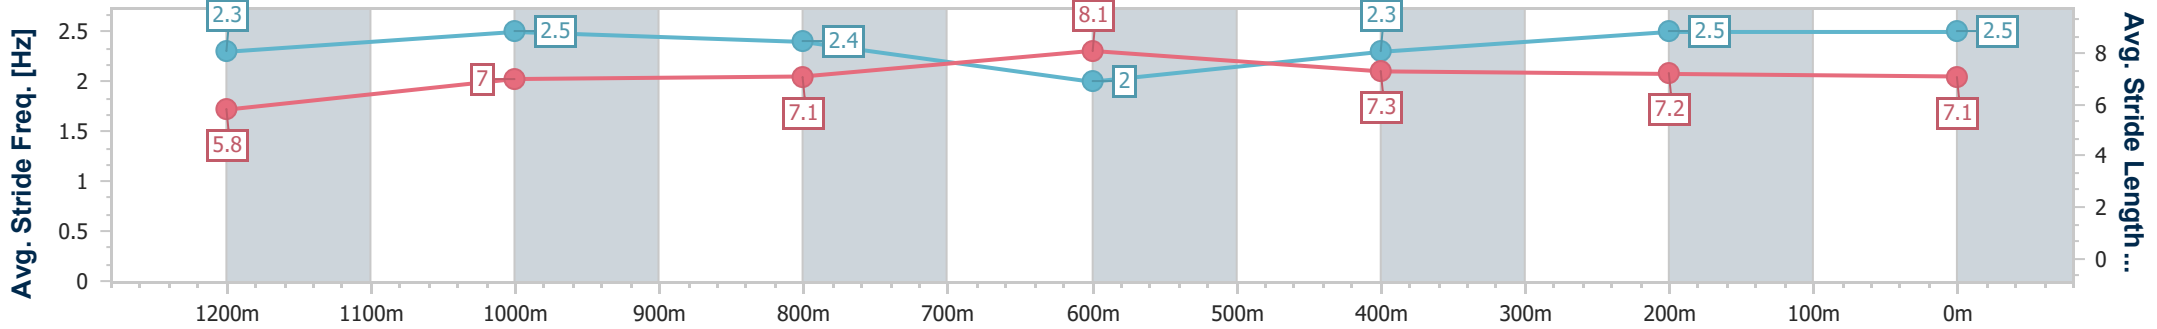

Horse/Jockey Name	Kitri
Final Rank	5
Fastest Section Time (Section)	0:10.97 (400m)
Top Speed [km/h] (Section)	68.1 (400m)
Race State	Finished

Doomben QLD Professional
Race 7: SKY RACING QTIS Three-Year-Old Fillies Handicap - 1350m
13 April 2024 - 15:28
Track Rating: Good 4, Weather: Fine, Rail Position: +3.5m Entire

BRISBANE
RACING CLUB

Section	Overall	1200m	1000m	800m	600m	400m	200m
Section Times	1:20.43 [5] (0:11.07)	1:09.36 [2] (0:11.37)	0:57.99 [2] (0:11.70)	0:46.29 [2] (0:12.13)	0:34.16 [2] (0:11.80)	0:22.36 [2] (0:10.97)	0:11.39 [2] (0:11.39)
Average Speed [km/h]	49.0	63.2	61.5	59.5	60.6	65.3	63.2
Top Speed [km/h]	63.4	64.5	64.0	60.3	63.8	68.1	66.0
Avg. Dist. to Rail [m]	5.7	2.1	0.8	0.2	1.0	0.8	0.9
Avg. Stride Freq. [Hz]	2.3	2.5	2.4	2.0	2.3	2.5	2.5
Avg. Stride Length [m]	5.8	7.0	7.1	8.1	7.3	7.2	7.1

- [ ] Ranking at each section and finish
- -.-.- No data available at this section
- NA No data available