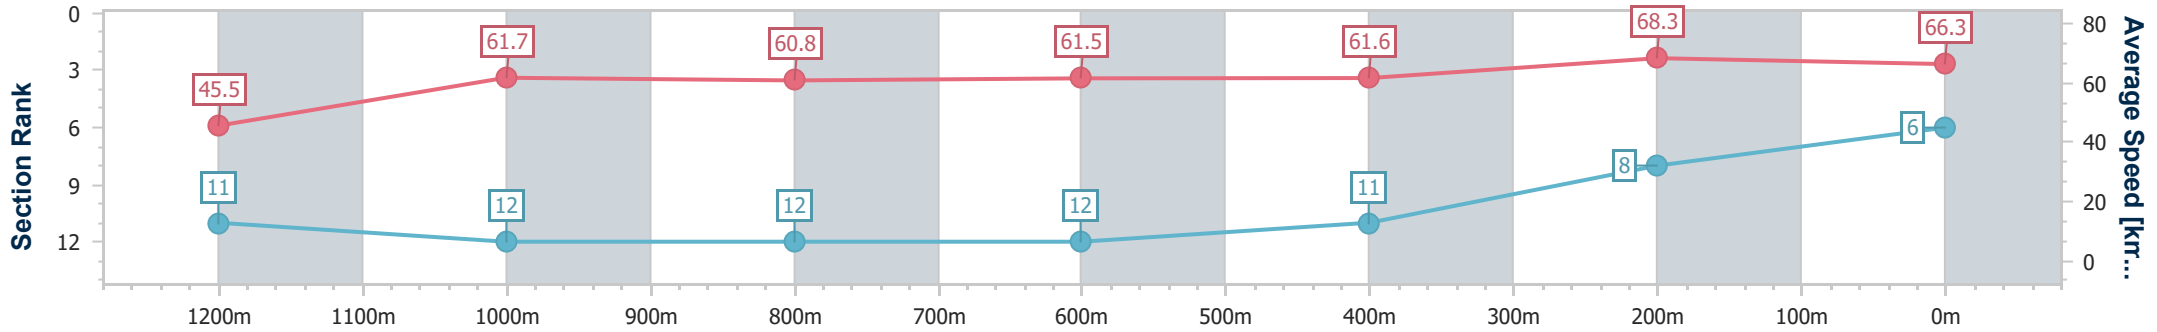

Doomben QLD Professional
Race 7: SKY RACING QTIS Three-Year-Old Fillies Handicap - 1350m

13 April 2024 - 15:28

BRISBANE RACING CLUB

Track Rating: Good 4, Weather: Fine, Rail Position: +3.5m Entire

Section	Overall	1200m	1000m	800m	600m	400m	200m
Section Times	1:20.45 [6] (0:11.92)	1:08.53 [11] (0:11.66)	0:56.87 [12] (0:11.88)	0:44.99 [12] (0:11.82)	0:33.17 [12] (0:11.74)	0:21.43 [11] (0:10.56)	0:10.87 [8] (0:10.87)
Average Speed [km/h]	45.5	61.7	60.8	61.5	61.6	68.3	66.3
Top Speed [km/h]	61.8	63.6	64.3	62.8	64.5	69.7	69.3
Avg. Dist. to Rail [m]	7.0	1.1	1.2	1.4	0.7	2.9	5.1
Avg. Stride Freq. [Hz]	2.2	2.4	2.3	2.3	2.3	2.4	2.4
Avg. Stride Length [m]	5.6	7.2	7.2	7.3	7.5	7.8	7.5