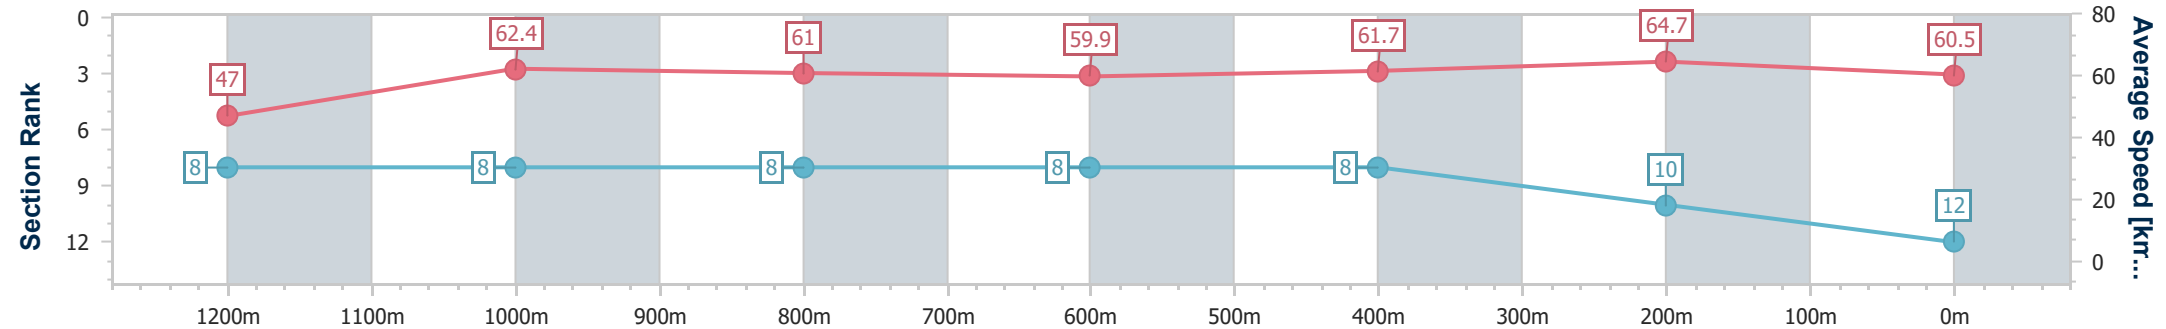

Horse/Jockey Name	Planned Encounter
Final Rank	12
Fastest Section Time (Section)	0:11.14 (400m)
Top Speed [km/h] (Section)	65.8 (400m)
Race State	Finished

Doomben QLD Professional
Race 7: SKY RACING QTIS Three-Year-Old Fillies Handicap - 1350m
13 April 2024 - 15:28
Track Rating: Good 4, Weather: Fine, Rail Position: +3.5m Entire

BRISBANE
RACING CLUB

Section	Overall	1200m	1000m	800m	600m	400m	200m
Section Times	1:21.62 [12] (0:11.53)	1:10.09 [8] (0:11.54)	0:58.55 [8] (0:11.81)	0:46.74 [8] (0:12.02)	0:34.72 [8] (0:11.69)	0:23.03 [8] (0:11.14)	0:11.89 [10] (0:11.89)
Average Speed [km/h]	47.0	62.4	61.0	59.9	61.7	64.7	60.5
Top Speed [km/h]	63.3	63.5	62.2	61.4	65.7	65.8	64.2
Avg. Dist. to Rail [m]	3.9	0.4	0.2	0.4	0.5	1.4	4.4
Avg. Stride Freq. [Hz]	2.2	2.3	2.3	2.3	2.3	2.4	2.4
Avg. Stride Length [m]	5.9	7.5	7.4	7.3	7.4	7.4	7.2

- [ ] Ranking at each section and finish
- -.-.- No data available at this section
- NA No data available