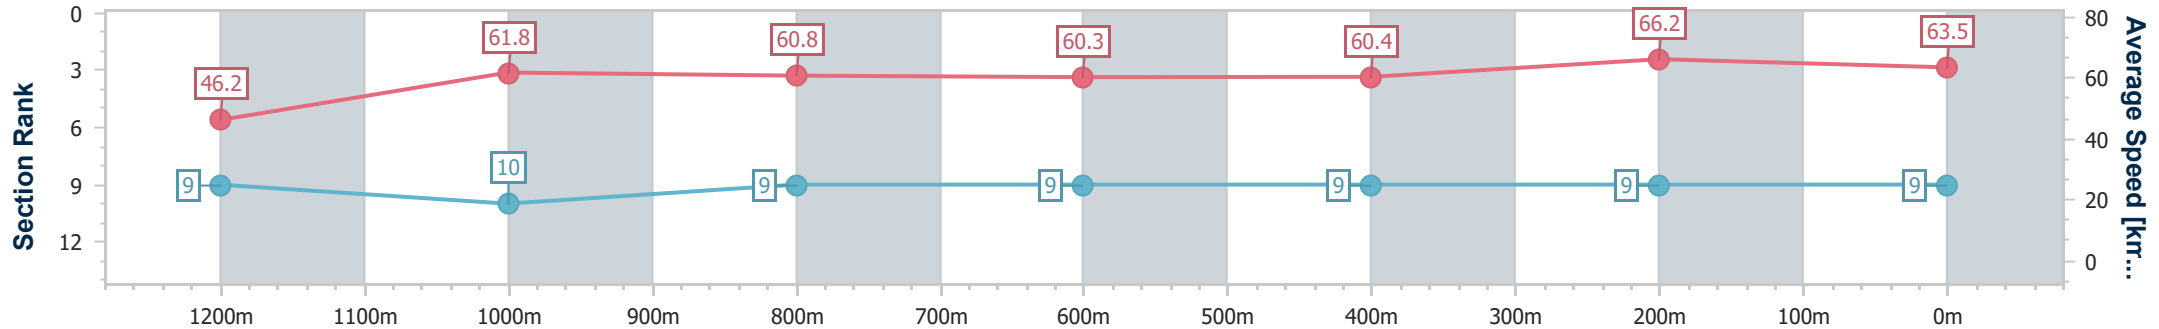

Doomben QLD Professional
Race 7: SKY RACING QTIS Three-Year-Old Fillies Handicap - 1350m

13 April 2024 - 15:28

Track Rating: Good 4, Weather: Fine, Rail Position: +3.5m Entire

BRISBANE
RACING CLUB

Section	Overall	1200m	1000m	800m	600m	400m	200m
Section Times	1:20.95 [9] (0:11.69)	1:09.26 [9] (0:11.65)	0:57.61 [10] (0:11.80)	0:45.81 [9] (0:11.85)	0:33.96 [9] (0:11.77)	0:22.19 [9] (0:10.88)	0:11.31 [9] (0:11.31)
Average Speed [km/h]	46.2	61.8	60.8	60.3	60.4	66.2	63.5
Top Speed [km/h]	63.3	63.3	62.3	61.8	64.6	67.9	66.5
Avg. Dist. to Rail [m]	4.1	0.3	1.1	2.1	1.5	0.8	2.7
Avg. Stride Freq. [Hz]	2.1	2.1	2.1	2.1	2.2	2.3	2.2
Avg. Stride Length [m]	6.2	8.0	7.9	7.8	7.7	7.9	7.9

- [] Ranking at each section and finish
- .-.- No data available at this section
- NA No data available

Horse/Jockey Name	Wahine Galaxy
Final Rank	10
Fastest Section Time (Section)	0:10.80 (400m)
Top Speed [km/h] (Section)	67.3 (400m)
Race State	Finished