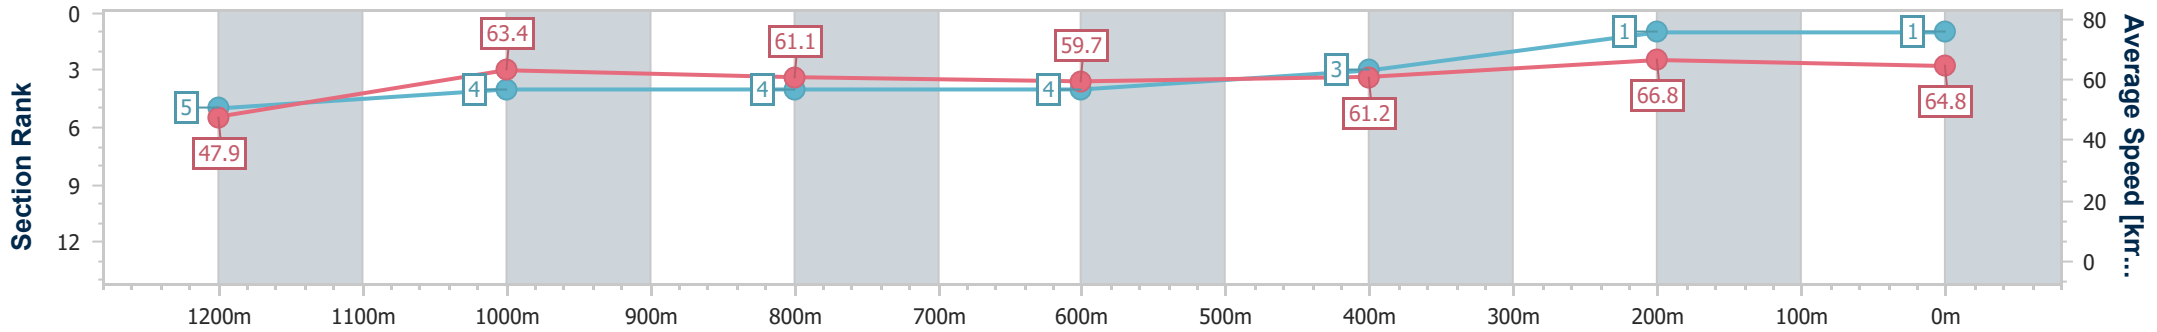

Horse/Jockey Name	Oceans Of Energy
Final Rank	1
Fastest Section Time (Section)	0:10.75 (400m)
Top Speed [km/h] (Section)	68.3 (200m)
Race State	Finished

Doomben QLD Professional
Race 7: SKY RACING QTIS Three-Year-Old Fillies Handicap - 1350m
13 April 2024 - 15:28
Track Rating: Good 4, Weather: Fine, Rail Position: +3.5m Entire

BRISBANE
RACING CLUB

Section	Overall	1200m	1000m	800m	600m	400m	200m
Section Times	1:20.08 [1] (0:11.29)	1:08.79 [5] (0:11.38)	0:57.41 [4] (0:11.78)	0:45.63 [4] (0:12.05)	0:33.58 [4] (0:11.71)	0:21.87 [3] (0:10.75)	0:11.12 [1] (0:11.12)
Average Speed [km/h]	47.9	63.4	61.1	59.7	61.2	66.8	64.8
Top Speed [km/h]	63.5	64.4	63.3	61.0	63.7	68.3	68.3
Avg. Dist. to Rail [m]	2.8	1.3	1.4	0.5	0.8	0.5	0.5
Avg. Stride Freq. [Hz]	2.0	2.4	2.3	2.3	2.3	2.5	2.5
Avg. Stride Length [m]	6.7	7.5	7.3	7.3	7.3	7.6	7.3

- [ ] Ranking at each section and finish
- -.-.- No data available at this section
- NA No data available