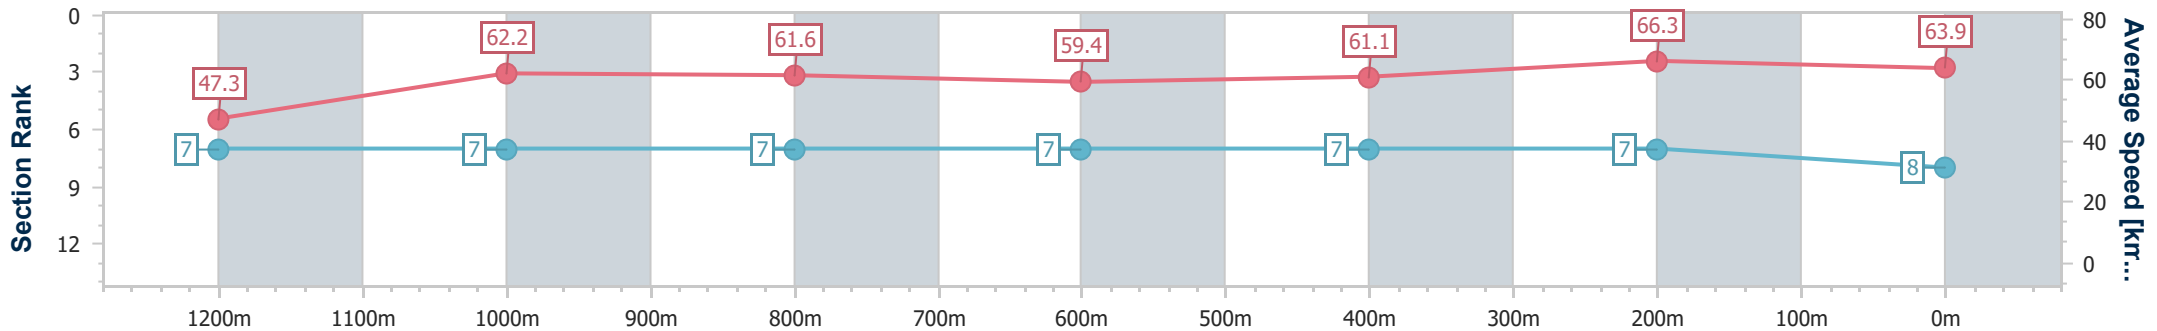

Doomben QLD Professional
Race 7: SKY RACING QTIS Three-Year-Old Fillies Handicap - 1350m

13 April 2024 - 15:28

BRISBANE RACING CLUB

Track Rating: Good 4, Weather: Fine, Rail Position: +3.5m Entire

Section	Overall	1200m	1000m	800m	600m	400m	200m
Section Times	1:20.52 [8] (0:11.47)	1:09.05 [7] (0:11.56)	0:57.49 [7] (0:11.74)	0:45.75 [7] (0:12.04)	0:33.71 [7] (0:11.68)	0:22.03 [7] (0:10.81)	0:11.22 [7] (0:11.22)
Average Speed [km/h]	47.3	62.2	61.6	59.4	61.1	66.3	63.9
Top Speed [km/h]	62.8	62.9	63.5	60.9	63.6	67.8	66.9
Avg. Dist. to Rail [m]	3.2	0.3	0.3	1.2	1.8	0.8	0.7
Avg. Stride Freq. [Hz]	2.2	2.4	2.4	2.4	2.4	2.6	2.4
Avg. Stride Length [m]	5.9	7.1	7.0	6.9	6.9	7.2	7.3