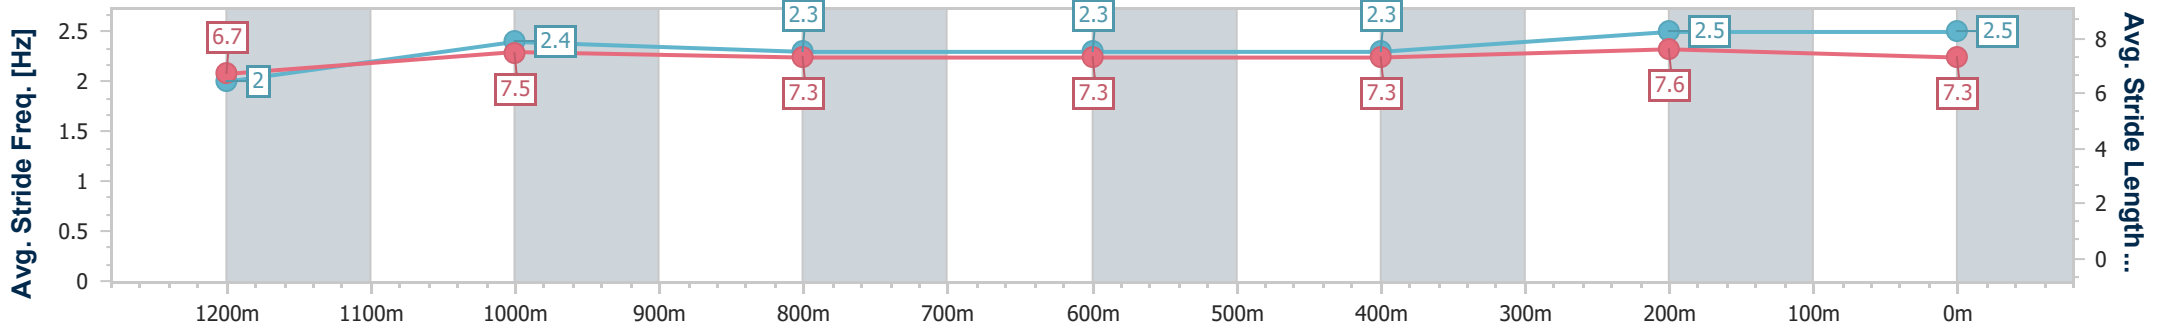

Horse/Jockey Name	Oceans Of Energy
Final Rank	1
Fastest Section Time (Section)	0:10.75 (400m)
Top Speed [km/h] (Section)	68.3 (200m)
Race State	Finished

Doomben QLD Professional
Race 7: SKY RACING QTIS Three-Year-Old Fillies Handicap - 1350m
13 April 2024 - 15:28
Track Rating: Good 4, Weather: Fine, Rail Position: +3.5m Entire

BRISBANE
RACING CLUB

Section	Overall	1200m	1000m	800m	600m	400m	200m
Section Times	1:20.08 [1] (0:11.29)	1:08.79 [5] (0:11.38)	0:57.41 [4] (0:11.78)	0:45.63 [4] (0:12.05)	0:33.58 [4] (0:11.71)	0:21.87 [3] (0:10.75)	0:11.12 [1] (0:11.12)
Average Speed [km/h]	47.9	63.4	61.1	59.7	61.2	66.8	64.8
Top Speed [km/h]	63.5	64.4	63.3	61.0	63.7	68.3	68.3
Avg. Dist. to Rail [m]	2.8	1.3	1.4	0.5	0.8	0.5	0.5
Avg. Stride Freq. [Hz]	2.0	2.4	2.3	2.3	2.3	2.5	2.5
Avg. Stride Length [m]	6.7	7.5	7.3	7.3	7.3	7.6	7.3

- [ ] Ranking at each section and finish
- -.-.- No data available at this section
- NA No data available