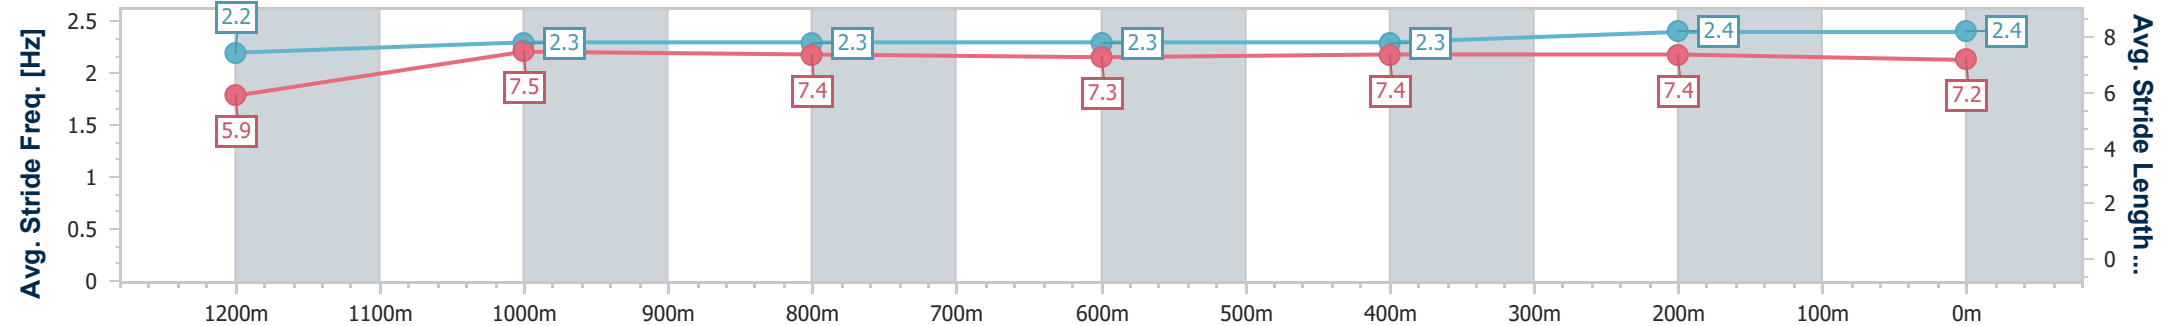

- [] Ranking at each section and finish
- .-.- No data available at this section
- NA No data available

Horse/Jockey Name	Planned Encounter
Final Rank	12
Fastest Section Time (Section)	0:11.14 (400m)
Top Speed [km/h] (Section)	65.8 (400m)
Race State	Finished

- [] Ranking at each section and finish
- .-.- No data available at this section
- NA No data available