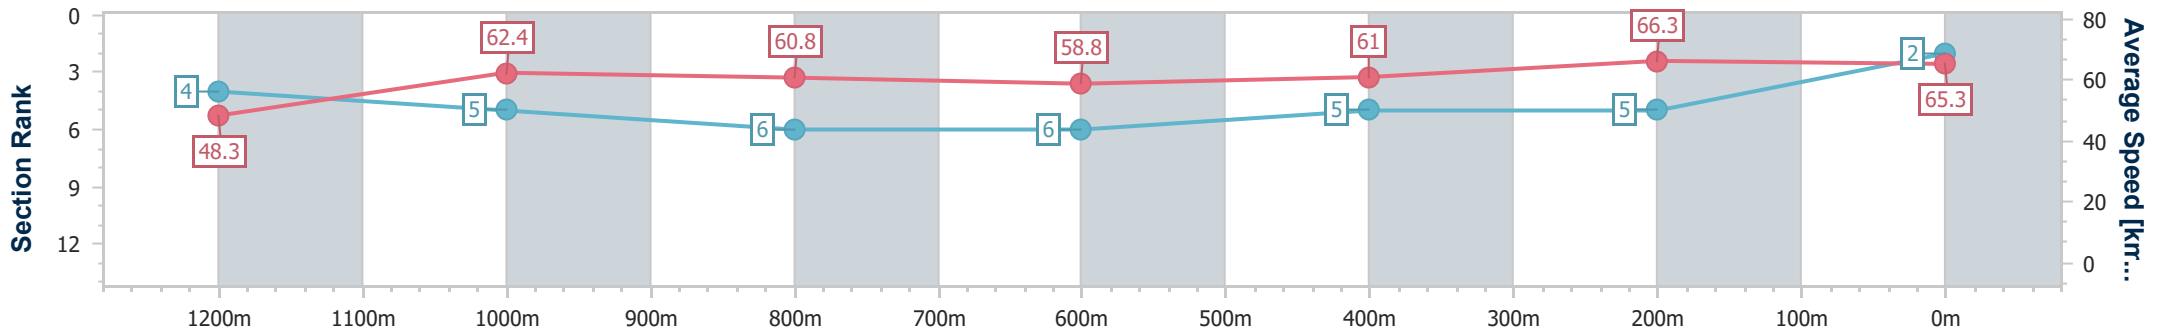

Doomben QLD Professional
Race 7: SKY RACING QTIS Three-Year-Old Fillies Handicap - 1350m

13 April 2024 - 15:28

BRISBANE RACING CLUB

Track Rating: Good 4, Weather: Fine, Rail Position: +3.5m Entire

Section	Overall	1200m	1000m	800m	600m	400m	200m
Section Times	1:20.18 [2] (0:11.21)	1:08.97 [4] (0:11.52)	0:57.45 [5] (0:11.85)	0:45.60 [6] (0:12.07)	0:33.53 [6] (0:11.64)	0:21.89 [5] (0:10.88)	0:11.01 [5] (0:11.01)
Average Speed [km/h]	48.3	62.4	60.8	58.8	61.0	66.3	65.3
Top Speed [km/h]	62.8	64.5	63.0	59.8	64.5	67.8	68.2
Avg. Dist. to Rail [m]	1.9	0.3	0.6	2.5	1.9	1.2	2.2
Avg. Stride Freq. [Hz]	2.3	2.4	2.3	2.3	2.4	2.5	2.5
Avg. Stride Length [m]	5.9	7.3	7.3	7.1	7.2	7.4	7.3