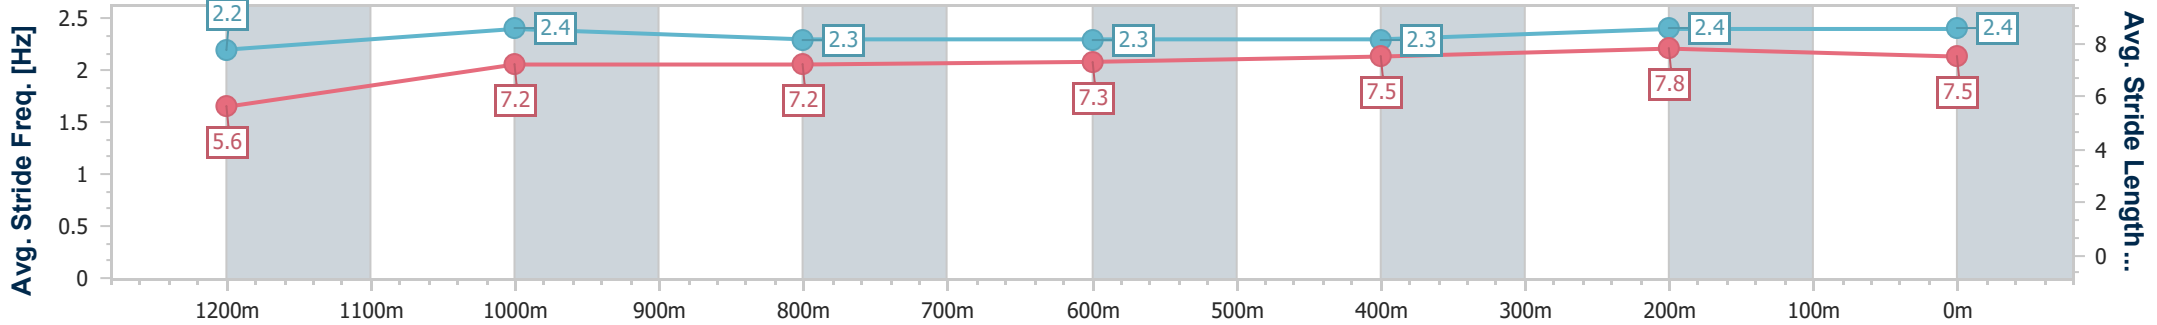

Doomben QLD Professional
Race 7: SKY RACING QTIS Three-Year-Old Fillies Handicap - 1350m

13 April 2024 - 15:28

BRISBANE RACING CLUB

Track Rating: Good 4, Weather: Fine, Rail Position: +3.5m Entire

Section	Overall	1200m	1000m	800m	600m	400m	200m
Section Times	1:20.45 [6] (0:11.92)	1:08.53 [11] (0:11.66)	0:56.87 [12] (0:11.88)	0:44.99 [12] (0:11.82)	0:33.17 [12] (0:11.74)	0:21.43 [11] (0:10.56)	0:10.87 [8] (0:10.87)
Average Speed [km/h]	45.5	61.7	60.8	61.5	61.6	68.3	66.3
Top Speed [km/h]	61.8	63.6	64.3	62.8	64.5	69.7	69.3
Avg. Dist. to Rail [m]	7.0	1.1	1.2	1.4	0.7	2.9	5.1
Avg. Stride Freq. [Hz]	2.2	2.4	2.3	2.3	2.3	2.4	2.4
Avg. Stride Length [m]	5.6	7.2	7.2	7.3	7.5	7.8	7.5