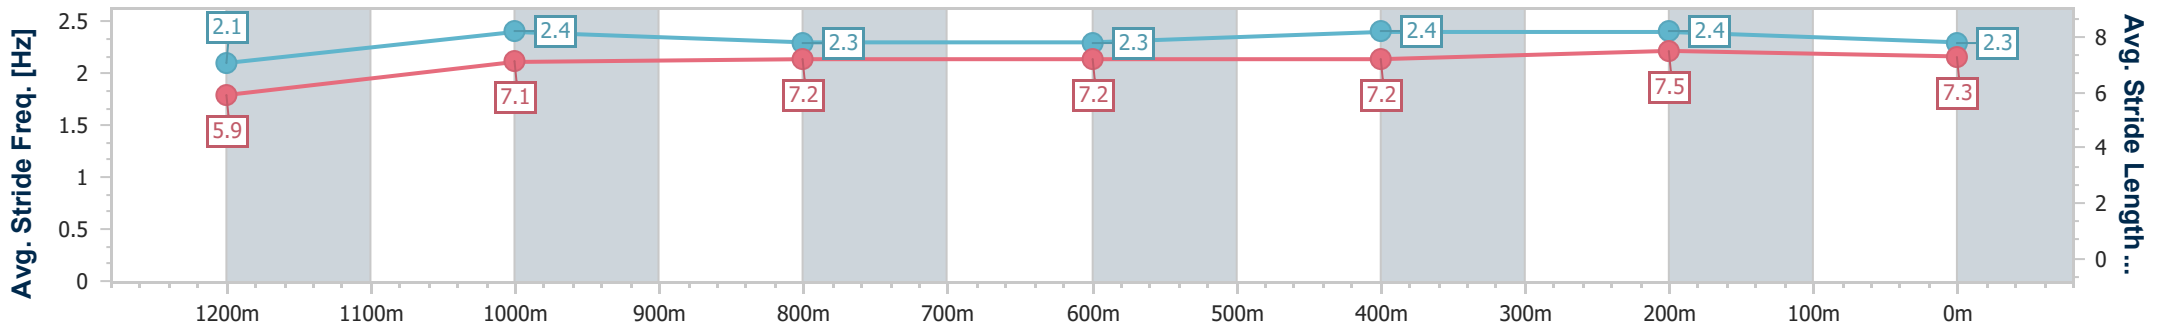

Horse/Jockey Name	Jealous
Final Rank	11
Fastest Section Time (Section)	0:11.01 (400m)
Top Speed [km/h] (Section)	66.2 (400m)
Race State	Finished

Doomben QLD Professional
Race 7: SKY RACING QTIS Three-Year-Old Fillies Handicap - 1350m
13 April 2024 - 15:28
Track Rating: Good 4, Weather: Fine, Rail Position: +3.5m Entire

BRISBANE
RACING CLUB

Section	Overall	1200m	1000m	800m	600m	400m	200m
Section Times	1:21.50 [11] (0:11.79)	1:09.71 [10] (0:11.52)	0:58.19 [9] (0:11.93)	0:46.26 [10] (0:11.92)	0:34.34 [10] (0:11.71)	0:22.63 [10] (0:11.01)	0:11.62 [12] (0:11.62)
Average Speed [km/h]	46.0	62.6	60.3	60.8	61.8	65.3	61.9
Top Speed [km/h]	63.8	65.9	62.5	62.5	64.5	66.2	65.3
Avg. Dist. to Rail [m]	5.5	1.1	0.7	1.0	0.8	0.9	2.9
Avg. Stride Freq. [Hz]	2.1	2.4	2.3	2.3	2.4	2.4	2.3
Avg. Stride Length [m]	5.9	7.1	7.2	7.2	7.2	7.5	7.3

- [ ] Ranking at each section and finish
- -.-.- No data available at this section
- NA No data available