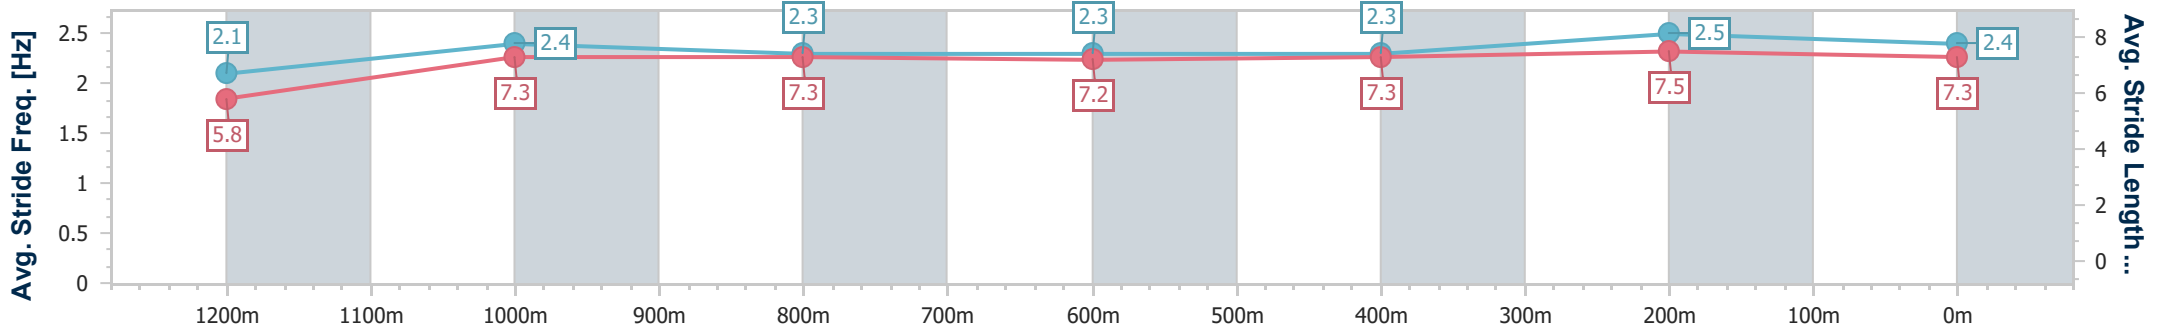

Horse/Jockey Name	Wahine Galaxy
Final Rank	10
Fastest Section Time (Section)	0:10.80 (400m)
Top Speed [km/h] (Section)	67.3 (400m)
Race State	Finished

Doomben QLD Professional
Race 7: SKY RACING QTIS Three-Year-Old Fillies Handicap - 1350m
13 April 2024 - 15:28
Track Rating: Good 4, Weather: Fine, Rail Position: +3.5m Entire

BRISBANE
RACING CLUB

Section	Overall	1200m	1000m	800m	600m	400m	200m
Section Times	1:21.01 [10] (0:11.95)	1:09.06 [12] (0:11.54)	0:57.52 [11] (0:11.89)	0:45.63 [11] (0:11.89)	0:33.74 [11] (0:11.75)	0:21.99 [12] (0:10.80)	0:11.19 [11] (0:11.19)
Average Speed [km/h]	45.4	62.5	60.6	60.6	61.1	66.4	64.3
Top Speed [km/h]	64.0	64.3	61.7	62.1	65.1	67.3	66.5
Avg. Dist. to Rail [m]	7.8	0.4	0.3	0.1	0.6	1.6	1.2
Avg. Stride Freq. [Hz]	2.1	2.4	2.3	2.3	2.3	2.5	2.4
Avg. Stride Length [m]	5.8	7.3	7.3	7.2	7.3	7.5	7.3

- [ ] Ranking at each section and finish
- -.-.- No data available at this section
- NA No data available