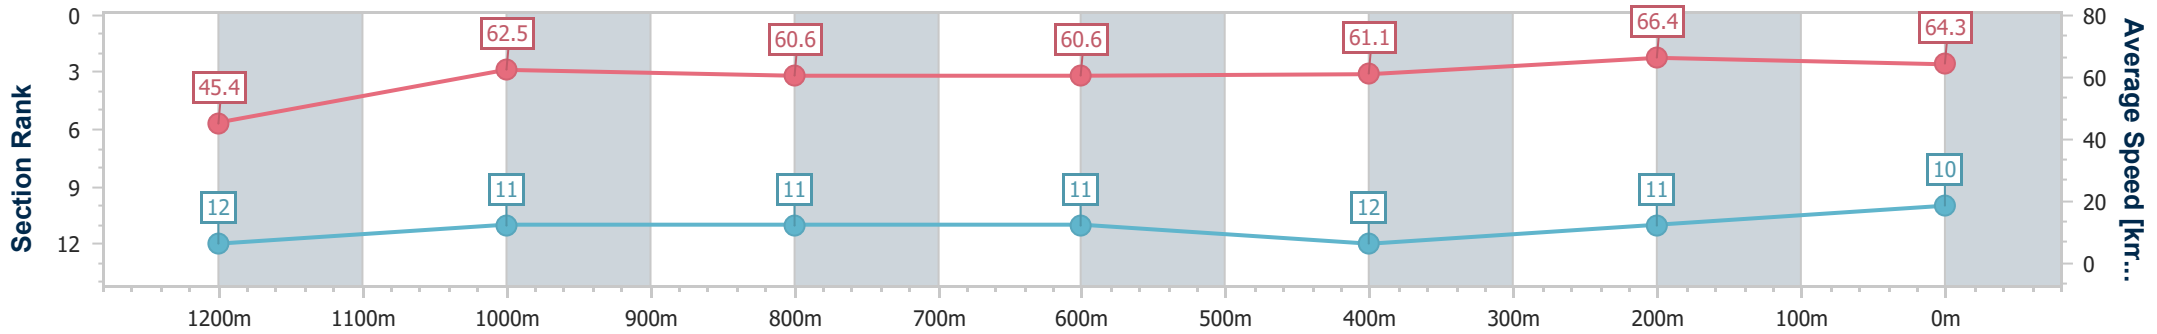

Horse/Jockey Name	Wahine Galaxy
Final Rank	10
Fastest Section Time (Section)	0:10.80 (400m)
Top Speed [km/h] (Section)	67.3 (400m)
Race State	Finished

Doomben QLD Professional
Race 7: SKY RACING QTIS Three-Year-Old Fillies Handicap - 1350m
13 April 2024 - 15:28
Track Rating: Good 4, Weather: Fine, Rail Position: +3.5m Entire

BRISBANE
RACING CLUB

Section	Overall	1200m	1000m	800m	600m	400m	200m
Section Times	1:21.01 [10] (0:11.95)	1:09.06 [12] (0:11.54)	0:57.52 [11] (0:11.89)	0:45.63 [11] (0:11.89)	0:33.74 [11] (0:11.75)	0:21.99 [12] (0:10.80)	0:11.19 [11] (0:11.19)
Average Speed [km/h]	45.4	62.5	60.6	60.6	61.1	66.4	64.3
Top Speed [km/h]	64.0	64.3	61.7	62.1	65.1	67.3	66.5
Avg. Dist. to Rail [m]	7.8	0.4	0.3	0.1	0.6	1.6	1.2
Avg. Stride Freq. [Hz]	2.1	2.4	2.3	2.3	2.3	2.5	2.4
Avg. Stride Length [m]	5.8	7.3	7.3	7.2	7.3	7.5	7.3

- [ ] Ranking at each section and finish
- -.-.- No data available at this section
- NA No data available