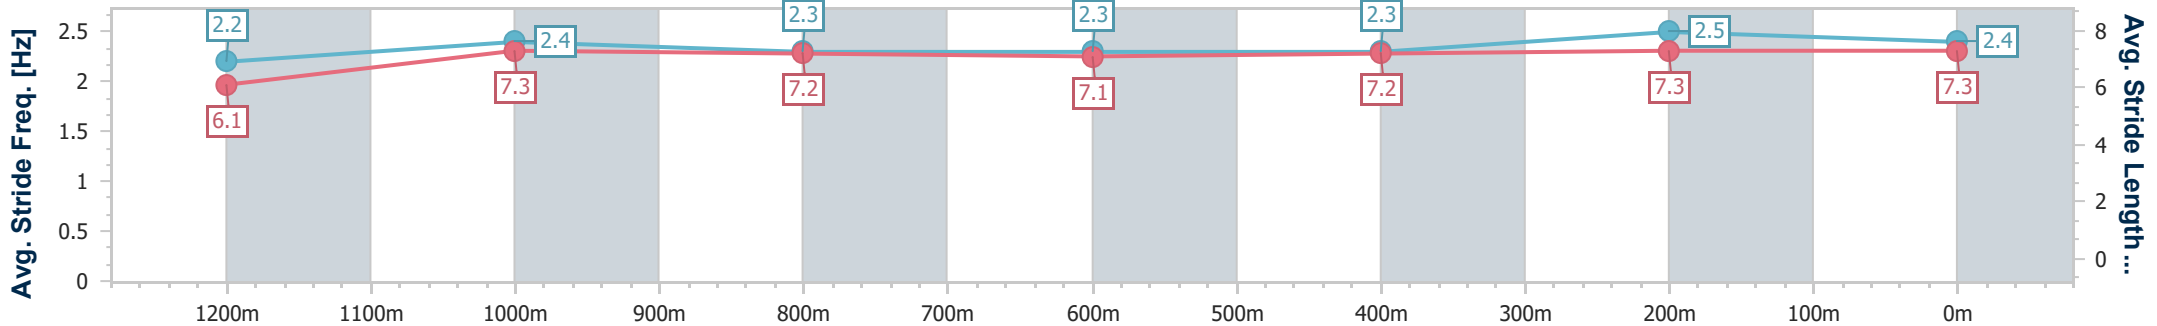

Doomben QLD Professional
Race 7: SKY RACING QTIS Three-Year-Old Fillies Handicap - 1350m

13 April 2024 - 15:28

BRISBANE RACING CLUB

Track Rating: Good 4, Weather: Fine, Rail Position: +3.5m Entire

Section	Overall	1200m	1000m	800m	600m	400m	200m
Section Times	1:20.38 [4] (0:11.03)	1:09.35 [1] (0:11.26)	0:58.09 [1] (0:11.79)	0:46.30 [1] (0:12.05)	0:34.25 [1] (0:11.83)	0:22.42 [1] (0:11.11)	0:11.31 [3] (0:11.31)
Average Speed [km/h]	49.0	63.8	61.1	59.3	60.0	64.3	63.6
Top Speed [km/h]	64.3	64.9	63.2	60.0	62.5	66.4	65.7
Avg. Dist. to Rail [m]	4.9	1.7	0.4	1.6	2.7	1.4	0.4
Avg. Stride Freq. [Hz]	2.2	2.4	2.3	2.3	2.3	2.5	2.4
Avg. Stride Length [m]	6.1	7.3	7.2	7.1	7.2	7.3	7.3