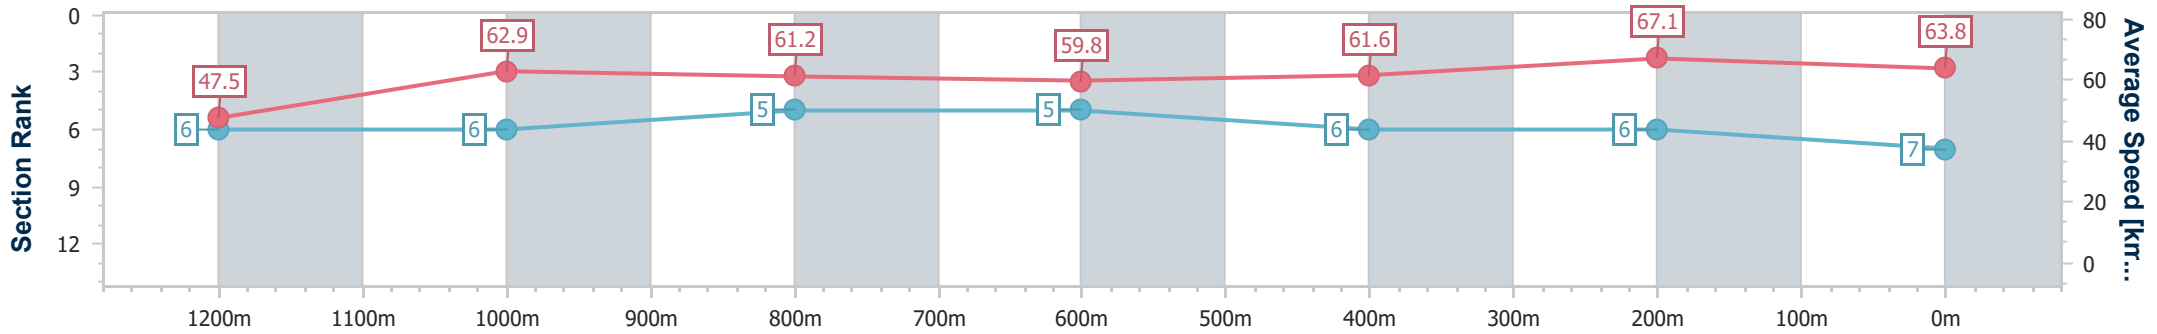

Horse/Jockey Name	Betterletmedance
Final Rank	7
Fastest Section Time (Section)	0:10.81 (400m)
Top Speed [km/h] (Section)	68.1 (400m)
Race State	Finished

Doomben QLD Professional
Race 7: SKY RACING QTIS Three-Year-Old Fillies Handicap - 1350m
13 April 2024 - 15:28
Track Rating: Good 4, Weather: Fine, Rail Position: +3.5m Entire

BRISBANE
RACING CLUB

Section	Overall	1200m	1000m	800m	600m	400m	200m
Section Times	1:20.47 [7] (0:11.38)	1:09.09 [6] (0:11.45)	0:57.64 [6] (0:11.71)	0:45.93 [5] (0:12.08)	0:33.85 [5] (0:11.75)	0:22.10 [6] (0:10.81)	0:11.29 [6] (0:11.29)
Average Speed [km/h]	47.5	62.9	61.2	59.8	61.6	67.1	63.8
Top Speed [km/h]	62.9	64.3	63.1	61.6	64.3	68.1	67.1
Avg. Dist. to Rail [m]	10.2	1.3	0.4	0.4	0.9	3.0	4.2
Avg. Stride Freq. [Hz]	2.2	2.4	2.4	2.3	2.4	2.6	2.5
Avg. Stride Length [m]	6.0	7.2	7.2	7.2	7.2	7.3	7.0

- [ ] Ranking at each section and finish
- -.-.- No data available at this section
- NA No data available