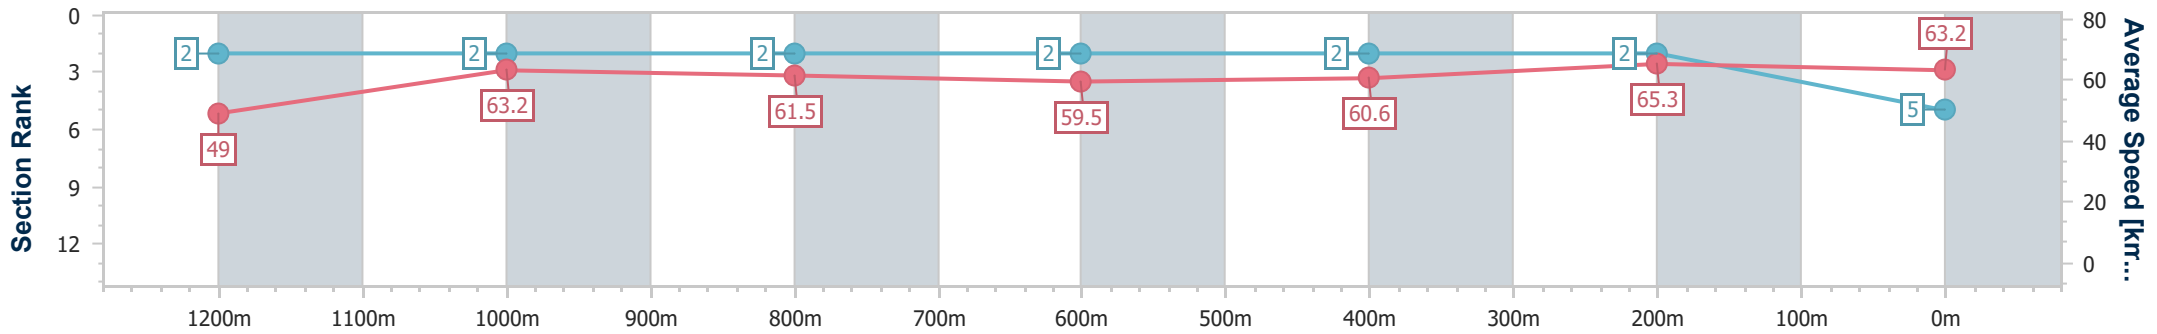

Horse/Jockey Name	Kitri
Final Rank	5
Fastest Section Time (Section)	0:10.97 (400m)
Top Speed [km/h] (Section)	68.1 (400m)
Race State	Finished

Doomben QLD Professional
Race 7: SKY RACING QTIS Three-Year-Old Fillies Handicap - 1350m
13 April 2024 - 15:28
Track Rating: Good 4, Weather: Fine, Rail Position: +3.5m Entire

BRISBANE
RACING CLUB

Section	Overall	1200m	1000m	800m	600m	400m	200m
Section Times	1:20.43 [5] (0:11.07)	1:09.36 [2] (0:11.37)	0:57.99 [2] (0:11.70)	0:46.29 [2] (0:12.13)	0:34.16 [2] (0:11.80)	0:22.36 [2] (0:10.97)	0:11.39 [2] (0:11.39)
Average Speed [km/h]	49.0	63.2	61.5	59.5	60.6	65.3	63.2
Top Speed [km/h]	63.4	64.5	64.0	60.3	63.8	68.1	66.0
Avg. Dist. to Rail [m]	5.7	2.1	0.8	0.2	1.0	0.8	0.9
Avg. Stride Freq. [Hz]	2.3	2.5	2.4	2.0	2.3	2.5	2.5
Avg. Stride Length [m]	5.8	7.0	7.1	8.1	7.3	7.2	7.1

- [ ] Ranking at each section and finish
- -.-.- No data available at this section
- NA No data available