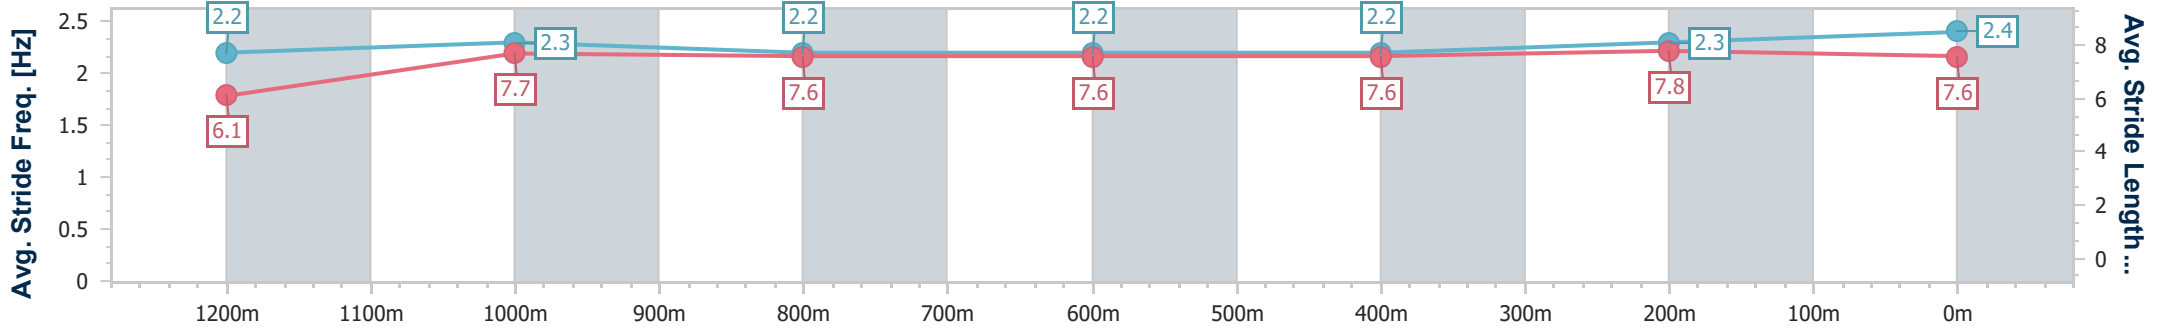

Doomben QLD Professional
Race 7: SKY RACING QTIS Three-Year-Old Fillies Handicap - 1350m

13 April 2024 - 15:28

BRISBANE RACING CLUB

Track Rating: Good 4, Weather: Fine, Rail Position: +3.5m Entire

Section	Overall	1200m	1000m	800m	600m	400m	200m
Section Times	1:20.26 [3] (0:11.08)	1:09.18 [3] (0:11.37)	0:57.81 [3] (0:11.82)	0:45.99 [3] (0:12.05)	0:33.94 [3] (0:11.94)	0:22.00 [4] (0:10.91)	0:11.09 [4] (0:11.09)
Average Speed [km/h]	48.6	63.4	60.5	58.9	60.2	65.7	64.8
Top Speed [km/h]	64.1	64.6	63.1	59.9	62.0	69.0	67.4
Avg. Dist. to Rail [m]	1.2	1.1	1.5	2.4	1.2	1.7	0.8
Avg. Stride Freq. [Hz]	2.2	2.3	2.2	2.2	2.2	2.3	2.4
Avg. Stride Length [m]	6.1	7.7	7.6	7.6	7.6	7.8	7.6

- [] Ranking at each section and finish
- .-.- No data available at this section
- NA No data available

Horse/Jockey Name	Laydownlily
Final Rank	4
Fastest Section Time (Section)	0:11.03 (Overall)
Top Speed [km/h] (Section)	66.4 (400m)
Race State	Finished