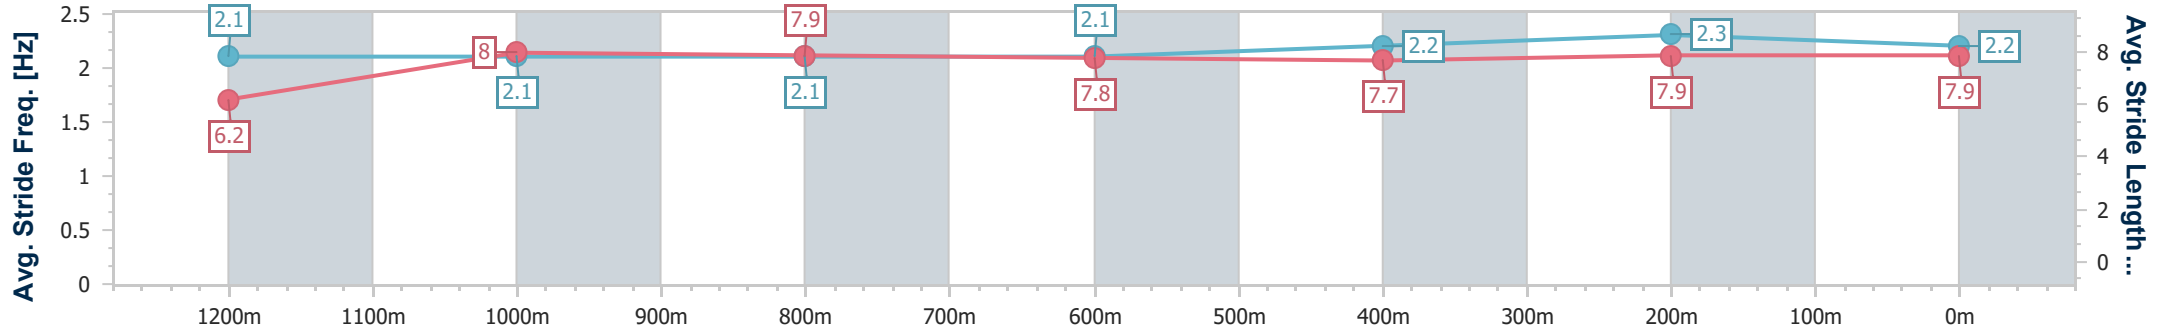

Doomben QLD Professional
Race 7: SKY RACING QTIS Three-Year-Old Fillies Handicap - 1350m

13 April 2024 - 15:28

Track Rating: Good 4, Weather: Fine, Rail Position: +3.5m Entire

BRISBANE
RACING CLUB

Section	Overall	1200m	1000m	800m	600m	400m	200m
Section Times	1:20.95 [9] (0:11.69)	1:09.26 [9] (0:11.65)	0:57.61 [10] (0:11.80)	0:45.81 [9] (0:11.85)	0:33.96 [9] (0:11.77)	0:22.19 [9] (0:10.88)	0:11.31 [9] (0:11.31)
Average Speed [km/h]	46.2	61.8	60.8	60.3	60.4	66.2	63.5
Top Speed [km/h]	63.3	63.3	62.3	61.8	64.6	67.9	66.5
Avg. Dist. to Rail [m]	4.1	0.3	1.1	2.1	1.5	0.8	2.7
Avg. Stride Freq. [Hz]	2.1	2.1	2.1	2.1	2.2	2.3	2.2
Avg. Stride Length [m]	6.2	8.0	7.9	7.8	7.7	7.9	7.9

- [] Ranking at each section and finish
- .-.- No data available at this section
- NA No data available

Horse/Jockey Name	Wahine Galaxy
Final Rank	10
Fastest Section Time (Section)	0:10.80 (400m)
Top Speed [km/h] (Section)	67.3 (400m)
Race State	Finished