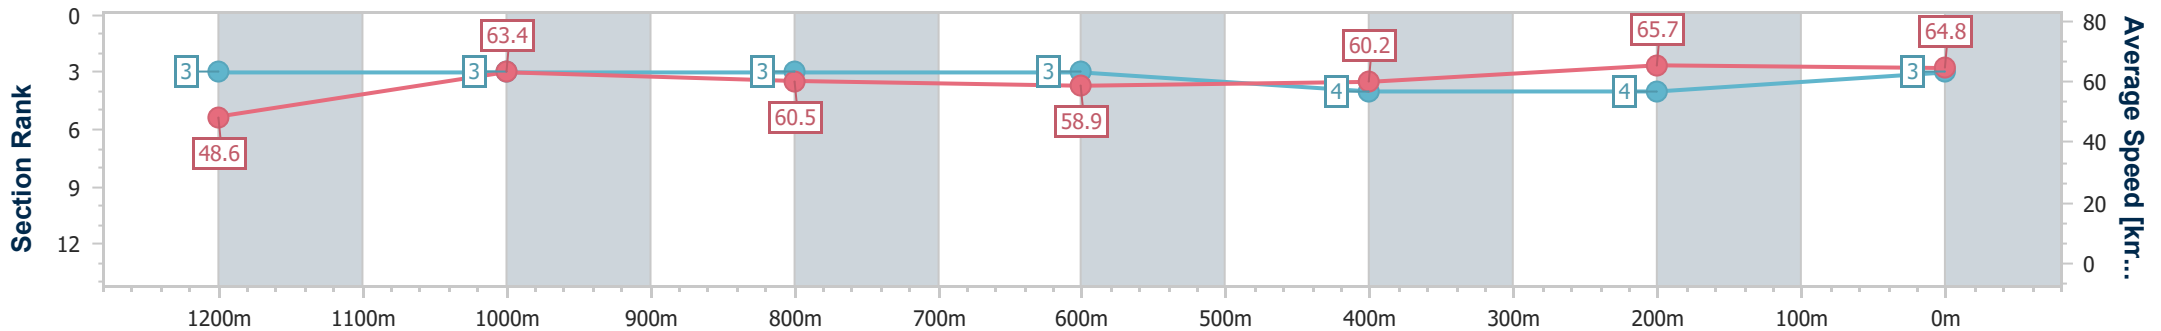

- [] Ranking at each section and finish
- .-.- No data available at this section
- NA No data available

Horse/Jockey Name	Laydownlily
Final Rank	4
Fastest Section Time (Section)	0:11.03 (Overall)
Top Speed [km/h] (Section)	66.4 (400m)
Race State	Finished