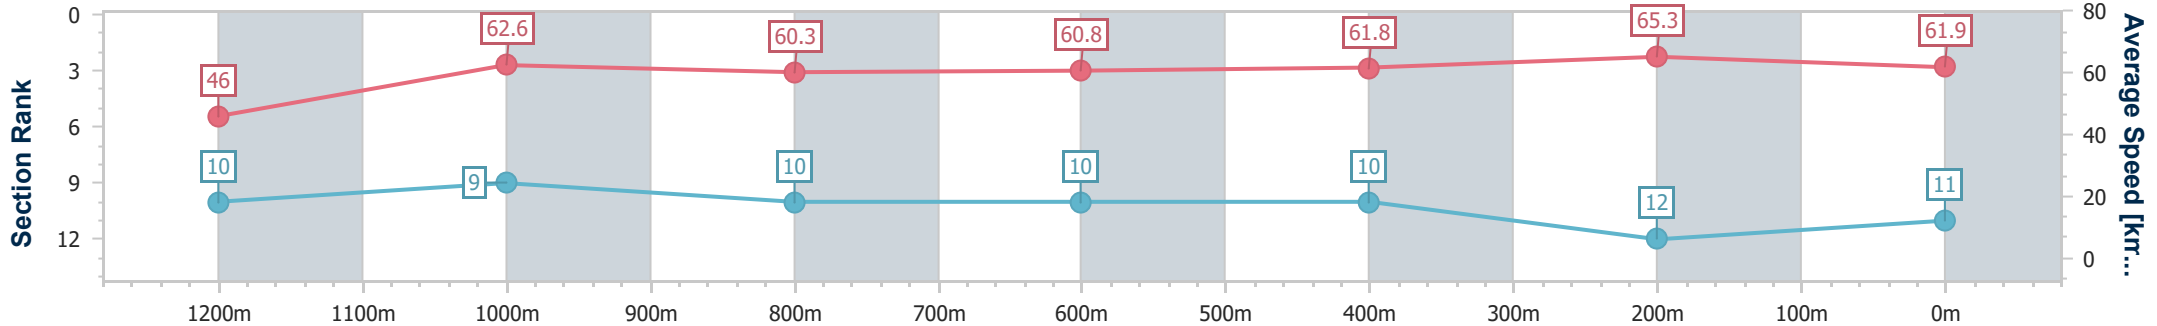

Horse/Jockey Name	Jealous
Final Rank	11
Fastest Section Time (Section)	0:11.01 (400m)
Top Speed [km/h] (Section)	66.2 (400m)
Race State	Finished

Doomben QLD Professional
Race 7: SKY RACING QTIS Three-Year-Old Fillies Handicap - 1350m
13 April 2024 - 15:28
Track Rating: Good 4, Weather: Fine, Rail Position: +3.5m Entire

BRISBANE
RACING CLUB

Section	Overall	1200m	1000m	800m	600m	400m	200m
Section Times	1:21.50 [11] (0:11.79)	1:09.71 [10] (0:11.52)	0:58.19 [9] (0:11.93)	0:46.26 [10] (0:11.92)	0:34.34 [10] (0:11.71)	0:22.63 [10] (0:11.01)	0:11.62 [12] (0:11.62)
Average Speed [km/h]	46.0	62.6	60.3	60.8	61.8	65.3	61.9
Top Speed [km/h]	63.8	65.9	62.5	62.5	64.5	66.2	65.3
Avg. Dist. to Rail [m]	5.5	1.1	0.7	1.0	0.8	0.9	2.9
Avg. Stride Freq. [Hz]	2.1	2.4	2.3	2.3	2.4	2.4	2.3
Avg. Stride Length [m]	5.9	7.1	7.2	7.2	7.2	7.5	7.3

- [ ] Ranking at each section and finish
- -.-.- No data available at this section
- NA No data available