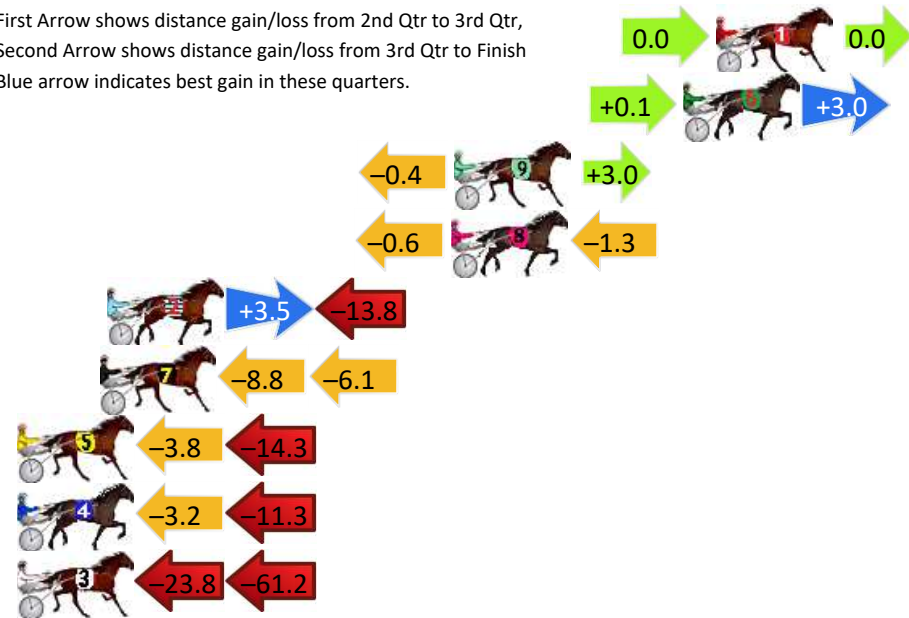

Marburg Race 9 Distance 1850m

Sunday, 23 June 2024

Gross Time: 2:16.80 MileRate: 1:59.00 LeadTime: 15.90s First Qtr: 30.60s Second Qtr: 29.60s Third Qtr: 30.10s Fourth Qtr: 30.60s

DATA TABLE: 800 / 400 Posi's are position from leader and (how wide the horse was at that position)

No	Horse	Plc	Mar	800 Posi	400 Posi	Time	3rd Qtr	4th Qt
1	MONGOLIAN CONQUEROR	1	0.0m	0.0m (0)	0.0m (0)	2:16.80	30.10s	30.60s
6	FORGIVE ME	2	1.3m	4.4m (0)	4.3m (0)	2:16.90	30.10s	30.38s
9	LULU LUCIFER	3	10.5m	13.1m (0)	13.5m (0)	2:17.64	30.16s	30.42s
8	SQUARE DEALER	4	10.6m	8.7m (0)	9.3m (0)	2:17.65	30.16s	30.75s
2	SLIPPIN THE LIFE	5	24.4m	14.1m (1)	10.6m (1)	2:18.75	29.86s	31.75s
7	B MAC C	6	24.7m	9.8m (1)	18.6m (1)	2:18.78	30.78s	31.18s
5	AGENT CALLAN	7	36.6m	18.5m (0)	22.3m (0)	2:19.73	30.42s	31.85s
4	FEELIN FLIRTY	8	37.3m	22.8m (1)	26.0m (1)	2:19.79	30.38s	31.63s
3	WOODLEA DIEGO	9	90.4m	5.4m (1)	29.2m (0)	2:24.04	31.90s	35.64s

Finish Position and metres gained

First Arrow shows distance gain/loss from 2nd Qtr to 3rd Qtr, Second Arrow shows distance gain/loss from 3rd Qtr to Finish
Blue arrow indicates best gain in these quarters.

800

Visual positions in race at 2nd Quarter