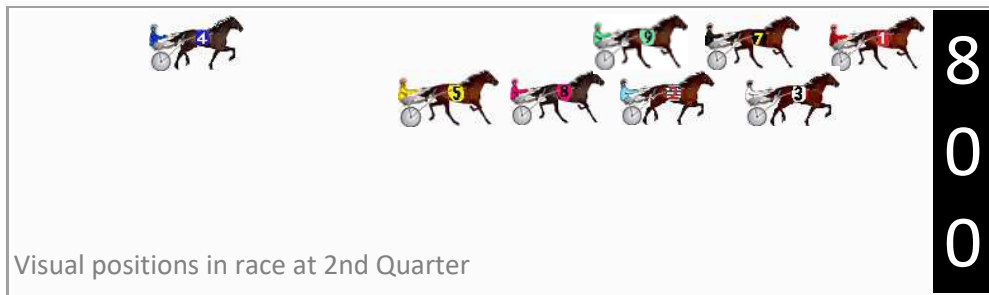

Marburg Race 6 Distance 1850m

Sunday, 23 June 2024

Gross Time: 2:19.30 MileRate: 2:01.20 LeadTime: 16.30s First Qtr: 32.40s Second Qtr: 31.70s Third Qtr: 28.90s Fourth Qtr: 30.00s

DATA TABLE: 800 / 400 Posi's are position from leader and (how wide the horse was at that position)

No	Horse	Plc	Mar	800 Posi	400 Posi	Time	3rd Qtr	4th Qt
1	TRUMPYS LEGEND	1	0.0m	0.0m (0)	0.0m (0)	2:19.30	28.90s	30.00s
3	SHEREACTS	2	3.5m	3.4m (1)	2.7m (1)	2:19.58	28.86s	30.08s
7	ARTISTIC SAINT	3	4.1m	5.0m (0)	3.8m (0)	2:19.62	28.82s	30.04s
8	STUDLEIGH MARK	4	7.1m	12.8m (1)	4.9m (2)	2:19.86	28.34s	30.20s
9	GELDOF	5	7.2m	9.5m (0)	8.2m (0)	2:19.87	28.82s	29.97s
4	MUFASA BART	6	9.0m	27.3m (0)	16.4m (0)	2:20.01	28.14s	29.51s
2	PAGO PAGO	7	9.1m	8.4m (1)	7.1m (1)	2:20.02	28.82s	30.20s
5	BALBOA SHANNON	8	19.7m	17.3m (1)	10.4m (2)	2:20.85	28.42s	30.79s

Finish Position and metres gained

First Arrow shows distance gain/loss from 2nd Qtr to 3rd Qtr, Second Arrow shows distance gain/loss from 3rd Qtr to Finish
Blue arrow indicates best gain in these quarters.