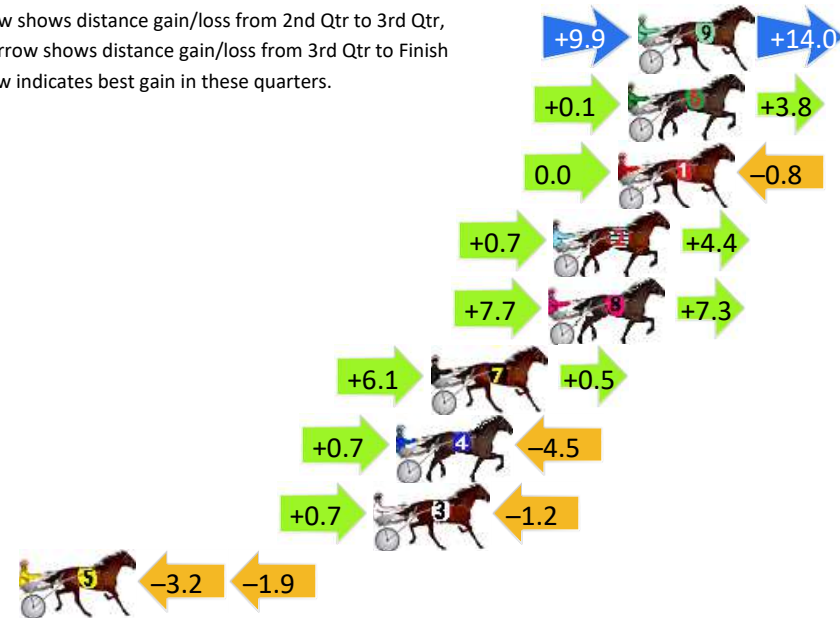

Finish Position and metres gained

First Arrow shows distance gain/loss from 2nd Qtr to 3rd Qtr, Second Arrow shows distance gain/loss from 3rd Qtr to Finish
Blue arrow indicates best gain in these quarters.

Marburg Race 8 Distance 2200m

Sunday, 23 June 2024

Gross Time: 2:46.40 MileRate: 2:01.70 LeadTime: 42.80s First Qtr: 31.20s Second Qtr: 30.50s Third Qtr: 30.30s Fourth Qtr: 31.60s

DATA TABLE: 800 / 400 Posi's are position from leader and (how wide the horse was at that position)

No	Horse	Plc	Mar	800 Posi	400 Posi	Time	3rd Qtr	4th Qt
9	MADRIGAL	1	0.0m	23.9m (1)	14.0m (2)	2:46.40	29.58s	30.52s
6	MAGICOL IDEAL	2	0.4m	4.3m (0)	4.2m (0)	2:46.43	30.30s	31.31s
1	TOMAHAWK BART	3	0.8m	0.0m (0)	0.0m (0)	2:46.47	30.30s	31.67s
2	IDEAL TIGER	4	3.4m	8.5m (0)	7.8m (0)	2:46.68	30.26s	31.28s
8	MISTER FONZI	5	3.6m	18.6m (1)	10.9m (3)	2:46.70	29.74s	31.06s
7	ALWAYS LOCKSLEY	6	8.3m	14.9m (1)	8.8m (2)	2:47.09	29.86s	31.61s
4	IM BOO	7	9.7m	5.9m (1)	5.2m (1)	2:47.20	30.26s	32.00s
3	ALLMIGHTY MAX	8	10.6m	10.1m (1)	9.4m (1)	2:47.28	30.26s	31.76s
5	ITS ONE LIFE	9	24.8m	19.7m (2)	22.9m (1)	2:48.45	30.58s	31.89s