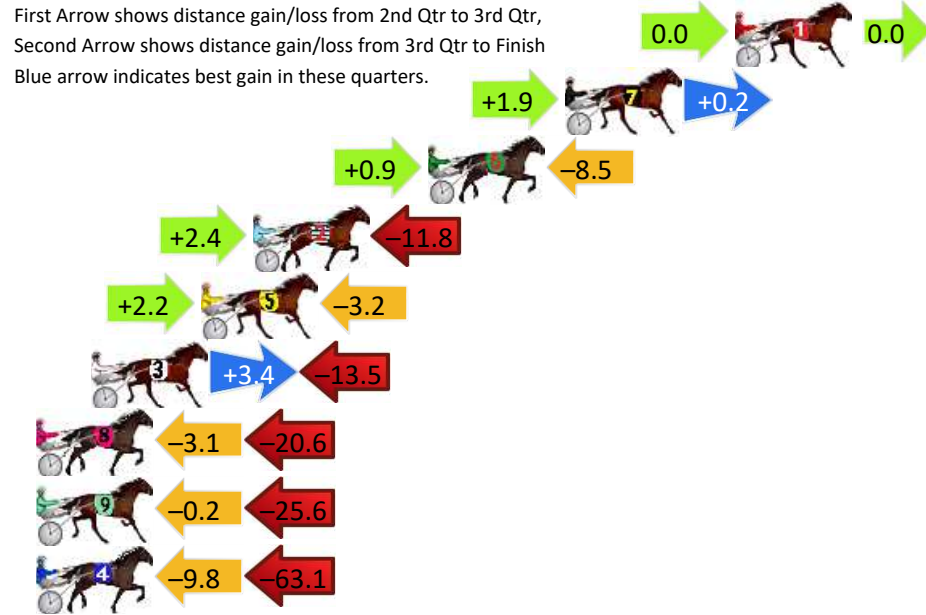

Marburg Race 2 Distance 1850m

Sunday, 23 June 2024

Gross Time: 2:18.40 MileRate: 2:00.40 LeadTime: 16.30s First Qtr: 31.20s Second Qtr: 30.80s Third Qtr: 30.80s Fourth Qtr: 29.30s

DATA TABLE: 800 / 400 Posi's are position from leader and (how wide the horse was at that position)

No	Horse	Plc	Mar	800 Posi	400 Posi	Time	3rd Qtr	4th Qt
1	TRUE ORIGINS	1	0.0m	0.0m (0)	0.0m (0)	2:18.40	30.80s	29.30s
7	KIWI ROYALTY	2	6.8m	8.9m (0)	7.0m (0)	2:18.92	30.64s	29.30s
6	THIS YANKEE ROCKS	3	12.3m	4.7m (0)	3.8m (1)	2:19.35	30.72s	29.97s
2	FINANCIAL BURDEN	4	19.3m	9.9m (1)	7.5m (1)	2:19.88	30.60s	30.22s
5	OLLIE ONE SHOT	5	21.4m	20.4m (1)	18.2m (2)	2:20.04	30.60s	29.58s
3	ENZED FLYER	6	25.8m	15.7m (1)	12.3m (2)	2:20.38	30.52s	30.36s
8	ASCOT ANNIE	7	38.3m	14.6m (0)	17.7m (0)	2:21.34	31.00s	30.92s
9	SHEZAMATERIALGIRL	8	47.0m	21.2m (0)	21.4m (1)	2:22.01	30.78s	31.31s
4	SHES CLASSY	9	79.2m	6.3m (1)	16.1m (1)	2:24.49	31.52s	34.19s

Finish Position and metres gained

800

Visual positions in race at 2nd Quarter