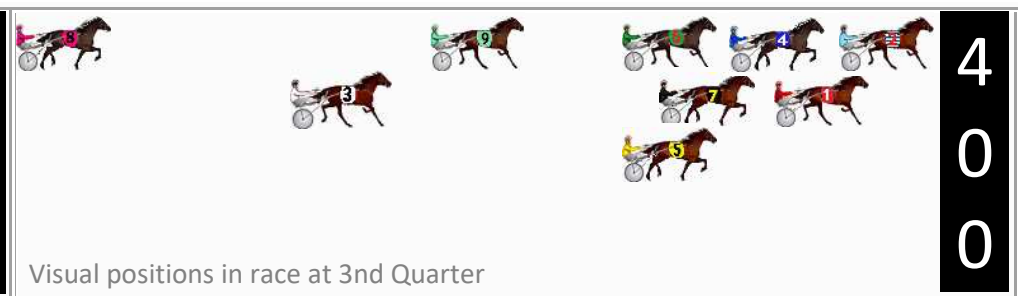

DATA TABLE: 800 / 400 Posi's are position from leader and (how wide the horse was at that position)

No	Horse	Plc	Mar	800 Posi	400 Posi	Time	3rd Qtr	4th Qt
1	TRUE ORIGINS	1	0.0m	0.0m (0)	0.0m (0)	2:18.40	30.80s	29.30s
7	KIWI ROYALTY	2	6.8m	8.9m (0)	7.0m (0)	2:18.92	30.64s	29.30s
6	THIS YANKEE ROCKS	3	12.3m	4.7m (0)	3.8m (1)	2:19.35	30.72s	29.97s
2	FINANCIAL BURDEN	4	19.3m	9.9m (1)	7.5m (1)	2:19.88	30.60s	30.22s
5	OLLIE ONE SHOT	5	21.4m	20.4m (1)	18.2m (2)	2:20.04	30.60s	29.58s
3	ENZED FLYER	6	25.8m	15.7m (1)	12.3m (2)	2:20.38	30.52s	30.36s
8	ASCOT ANNIE	7	38.3m	14.6m (0)	17.7m (0)	2:21.34	31.00s	30.92s
9	SHEZAMATERIALGIRL	8	47.0m	21.2m (0)	21.4m (1)	2:22.01	30.78s	31.31s
4	SHES CLASSY	9	79.2m	6.3m (1)	16.1m (1)	2:24.49	31.52s	34.19s

Finish Position and metres gained

First Arrow shows distance gain/loss from 2nd Qtr to 3rd Qtr, Second Arrow shows distance gain/loss from 3rd Qtr to Finish. Blue arrow indicates best gain in these quarters.