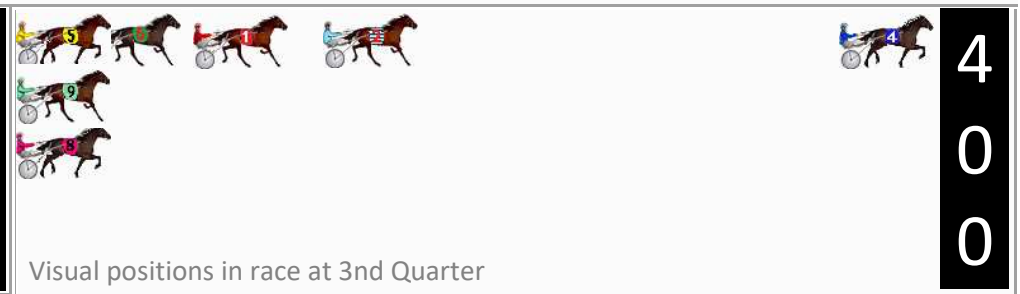

Finish Position and metres gained

First Arrow shows distance gain/loss from 2nd Qtr to 3rd Qtr, Second Arrow shows distance gain/loss from 3rd Qtr to Finish. Blue arrow indicates best gain in these quarters.

8
0
0

Visual positions in race at 2nd Quarter

4
0
0

Visual positions in race at 3rd Quarter

Marburg Race 5 Distance 1850m

Sunday, 23 June 2024

Gross Time: 2:16.80 MileRate: 1:59.00 LeadTime: 15.70s First Qtr: 30.30s Second Qtr: 30.00s Third Qtr: 30.10s Fourth Qtr: 30.70s

DATA TABLE: 800 / 400 Posi's are position from leader and (how wide the horse was at that position)

No	Horse	Plc	Mar	800 Posi	400 Posi	Time	3rd Qtr	4th Qt
4	TUNGSTEN TERROR	1	0.0m	0.0m (0)	0.0m (0)	2:16.80	30.10s	30.70s
2	TAPTKEGEG	2	32.8m	20.4m (0)	20.7m (0)	2:19.43	30.14s	31.77s
6	MAMMALS DESTINY	3	33.7m	29.5m (0)	30.2m (0)	2:19.51	30.18s	31.13s
1	OUTER CHANGE	4	34.3m	25.2m (0)	25.9m (0)	2:19.56	30.18s	31.50s
3	SNACK TIME ROCKS	5	54.8m	33.8m (0)	38.6m (0)	2:21.20	30.50s	32.18s
5	MY ULTIMATE HESTON	6	56.5m	44.5m (1)	47.6m (0)	2:21.34	30.38s	31.64s
8	PERFECT FEELING	7	57.0m	39.7m (1)	47.6m (2)	2:21.38	30.74s	31.68s
7	SCHOOBY	8	69.6m	34.3m (1)	46.1m (1)	2:22.39	31.02s	32.81s
9	ROSEANNE RUBY	9	107.2m	26.3m (1)	50.3m (1)	2:25.41	31.94s	35.51s

Finish Position and metres gained

First Arrow shows distance gain/loss from 2nd Qtr to 3rd Qtr, Second Arrow shows distance gain/loss from 3rd Qtr to Finish
Blue arrow indicates best gain in these quarters.