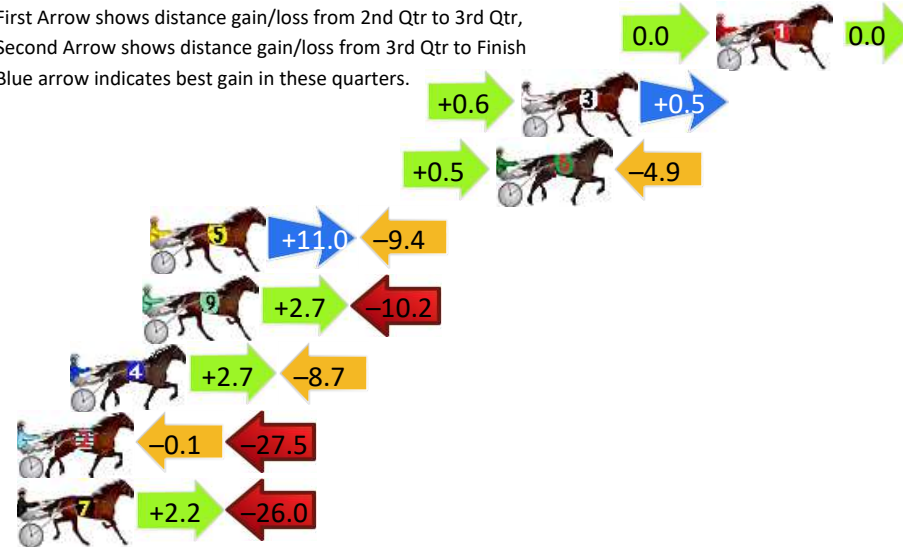

Finish Position and metres gained

First Arrow shows distance gain/loss from 2nd Qtr to 3rd Qtr, Second Arrow shows distance gain/loss from 3rd Qtr to Finish
Blue arrow indicates best gain in these quarters.

Marburg Race 7 Distance 2200m

Sunday, 23 June 2024

Gross Time: 2:46.70 MileRate: 2:01.90 LeadTime: 44.20s First Qtr: 33.00s Second Qtr: 31.50s Third Qtr: 29.10s Fourth Qtr: 28.90s

DATA TABLE: 800 / 400 Posi's are position from leader and (how wide the horse was at that position)

No	Horse	Plc	Mar	800 Posi	400 Posi	Time	3rd Qtr	4th Qt
1	DANIEL BOOM	1	0.0m	0.0m (0)	0.0m (0)	2:46.70	29.10s	28.90s
3	BRIAN CHRISTOPHER	2	7.8m	8.9m (0)	8.3m (0)	2:47.29	29.06s	28.89s
6	GLENLEDI COMMANDER	3	8.8m	4.4m (0)	3.9m (0)	2:47.37	29.06s	29.29s
5	SHES IN LINE	4	22.7m	24.3m (0)	13.3m (1)	2:48.42	28.30s	29.66s
9	GOELITZ	5	23.0m	15.5m (1)	12.8m (2)	2:48.44	28.90s	29.72s
4	SMOKESHOW	6	25.9m	19.9m (1)	17.2m (2)	2:48.66	28.90s	29.62s
2	SHIRALEE	7	34.2m	6.6m (1)	6.7m (1)	2:49.29	29.10s	31.01s
7	INFINITY BEACH	8	34.9m	11.1m (1)	8.9m (2)	2:49.35	28.94s	30.91s