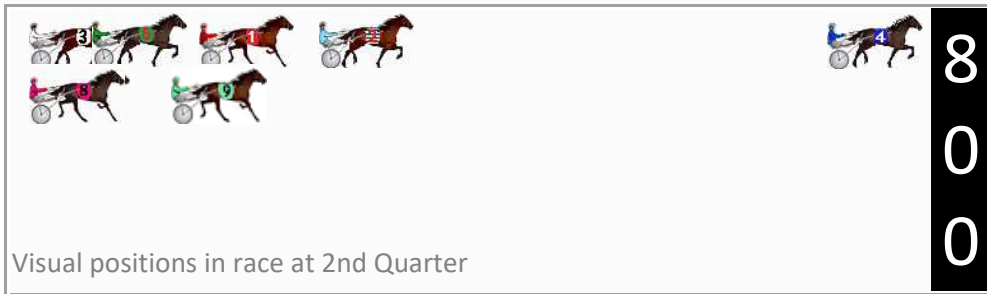

Finish Position and metres gained

First Arrow shows distance gain/loss from 2nd Qtr to 3rd Qtr, Second Arrow shows distance gain/loss from 3rd Qtr to Finish. Blue arrow indicates best gain in these quarters.

8
0
0

Visual positions in race at 2nd Quarter

4
0
0

Visual positions in race at 3rd Quarter

Marburg Race 5 Distance 1850m

Sunday, 23 June 2024

Gross Time: 2:16.80 MileRate: 1:59.00 LeadTime: 15.70s First Qtr: 30.30s Second Qtr: 30.00s Third Qtr: 30.10s Fourth Qtr: 30.70s

DATA TABLE: 800 / 400 Posi's are position from leader and (how wide the horse was at that position)

No	Horse	Plc	Mar	800 Posi	400 Posi	Time	3rd Qtr	4th Qt
4	TUNGSTEN TERROR	1	0.0m	0.0m (0)	0.0m (0)	2:16.80	30.10s	30.70s
2	TAPTKEGEG	2	32.8m	20.4m (0)	20.7m (0)	2:19.43	30.14s	31.77s
6	MAMMALS DESTINY	3	33.7m	29.5m (0)	30.2m (0)	2:19.51	30.18s	31.13s
1	OUTER CHANGE	4	34.3m	25.2m (0)	25.9m (0)	2:19.56	30.18s	31.50s
3	SNACK TIME ROCKS	5	54.8m	33.8m (0)	38.6m (0)	2:21.20	30.50s	32.18s
5	MY ULTIMATE HESTON	6	56.5m	44.5m (1)	47.6m (0)	2:21.34	30.38s	31.64s
8	PERFECT FEELING	7	57.0m	39.7m (1)	47.6m (2)	2:21.38	30.74s	31.68s
7	SCHOOBY	8	69.6m	34.3m (1)	46.1m (1)	2:22.39	31.02s	32.81s
9	ROSEANNE RUBY	9	107.2m	26.3m (1)	50.3m (1)	2:25.41	31.94s	35.51s

Finish Position and metres gained

First Arrow shows distance gain/loss from 2nd Qtr to 3rd Qtr, Second Arrow shows distance gain/loss from 3rd Qtr to Finish
Blue arrow indicates best gain in these quarters.