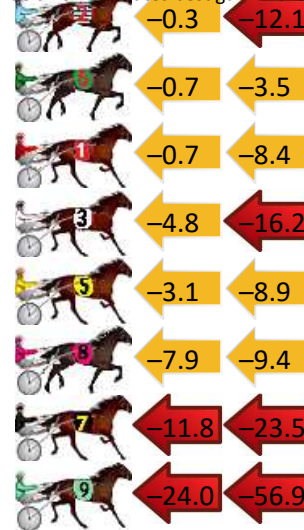

Finish Position and metres gained

First Arrow shows distance gain/loss from 2nd Qtr to 3rd Qtr, Second Arrow shows distance gain/loss from 3rd Qtr to Finish. Blue arrow indicates best gain in these quarters.

8
0
0

Visual positions in race at 2nd Quarter

4
0
0

Visual positions in race at 3rd Quarter

Marburg Race 5 Distance 1850m

Sunday, 23 June 2024

Gross Time: 2:16.80 MileRate: 1:59.00 LeadTime: 15.70s First Qtr: 30.30s Second Qtr: 30.00s Third Qtr: 30.10s Fourth Qtr: 30.70s

DATA TABLE: 800 / 400 Posi's are position from leader and (how wide the horse was at that position)

No	Horse	Plc	Mar	800 Posi	400 Posi	Time	3rd Qtr	4th Qt
4	TUNGSTEN TERROR	1	0.0m	0.0m (0)	0.0m (0)	2:16.80	30.10s	30.70s
2	TAPTKEGEG	2	32.8m	20.4m (0)	20.7m (0)	2:19.43	30.14s	31.77s
6	MAMMALS DESTINY	3	33.7m	29.5m (0)	30.2m (0)	2:19.51	30.18s	31.13s
1	OUTER CHANGE	4	34.3m	25.2m (0)	25.9m (0)	2:19.56	30.18s	31.50s
3	SNACK TIME ROCKS	5	54.8m	33.8m (0)	38.6m (0)	2:21.20	30.50s	32.18s
5	MY ULTIMATE HESTON	6	56.5m	44.5m (1)	47.6m (0)	2:21.34	30.38s	31.64s
8	PERFECT FEELING	7	57.0m	39.7m (1)	47.6m (2)	2:21.38	30.74s	31.68s
7	SCHOOBY	8	69.6m	34.3m (1)	46.1m (1)	2:22.39	31.02s	32.81s
9	ROSEANNE RUBY	9	107.2m	26.3m (1)	50.3m (1)	2:25.41	31.94s	35.51s

Finish Position and metres gained

First Arrow shows distance gain/loss from 2nd Qtr to 3rd Qtr, Second Arrow shows distance gain/loss from 3rd Qtr to Finish
Blue arrow indicates best gain in these quarters.