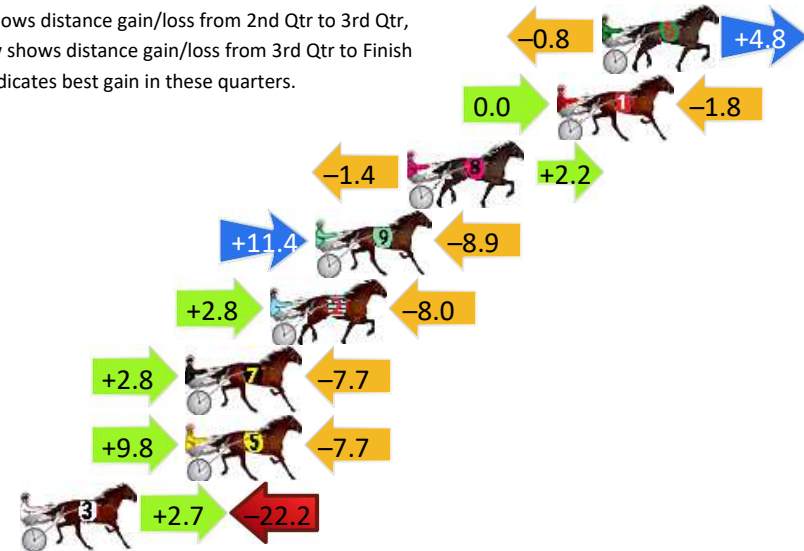

Finish Position and metres gained

First Arrow shows distance gain/loss from 2nd Qtr to 3rd Qtr, Second Arrow shows distance gain/loss from 3rd Qtr to Finish. Blue arrow indicates best gain in these quarters.

Marburg Race 4 Distance 1850m

Sunday, 23 June 2024

Gross Time: 2:20.90 MileRate: 2:02.60 LeadTime: 16.20s First Qtr: 31.20s Second Qtr: 32.40s Third Qtr: 29.90s Fourth Qtr: 31.20s

DATA TABLE: 800 / 400 Posi's are position from leader and (how wide the horse was at that position)

No	Horse	Plc	Mar	800 Posi	400 Posi	Time	3rd Qtr	4th Qt
6	ALTANA BLUE	1	0.0m	4.0m (0)	4.8m (0)	2:20.90	29.96s	30.84s
1	FOR OUR DELIGHT	2	1.8m	0.0m (0)	0.0m (0)	2:21.05	29.90s	31.35s
8	ROYAL STUDLEIGH	3	7.8m	8.6m (0)	10.0m (0)	2:21.54	30.02s	31.08s
9	VINCENT TIME	4	11.5m	14.0m (2)	2.6m (2)	2:21.84	29.06s	31.94s
2	MY SECRET BEACH	5	13.3m	8.1m (1)	5.3m (1)	2:21.98	29.70s	31.88s
7	SHE OWNS THE DAY	6	16.7m	11.8m (1)	9.0m (1)	2:22.26	29.70s	31.88s
5	OUR LITTLE SKIPPER	7	16.7m	18.8m (2)	9.0m (2)	2:22.26	29.18s	31.88s
3	NIGHT NINJA	8	23.3m	3.8m (1)	1.1m (1)	2:22.80	29.70s	33.02s