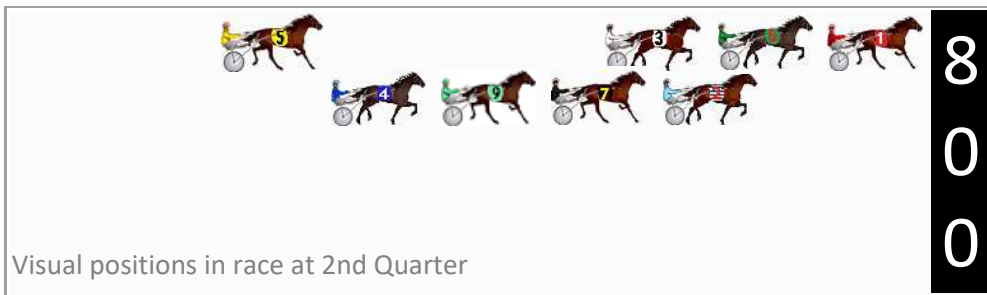

Marburg Race 7 Distance 2200m

Sunday, 23 June 2024

Gross Time: 2:46.70 MileRate: 2:01.90 LeadTime: 44.20s First Qtr: 33.00s Second Qtr: 31.50s Third Qtr: 29.10s Fourth Qtr: 28.90s

DATA TABLE: 800 / 400 Posi's are position from leader and (how wide the horse was at that position)

No	Horse	Plc	Mar	800 Posi	400 Posi	Time	3rd Qtr	4th Qt
1	DANIEL BOOM	1	0.0m	0.0m (0)	0.0m (0)	2:46.70	29.10s	28.90s
3	BRIAN CHRISTOPHER	2	7.8m	8.9m (0)	8.3m (0)	2:47.29	29.06s	28.89s
6	GLENLEDI COMMANDER	3	8.8m	4.4m (0)	3.9m (0)	2:47.37	29.06s	29.29s
5	SHES IN LINE	4	22.7m	24.3m (0)	13.3m (1)	2:48.42	28.30s	29.66s
9	GOELITZ	5	23.0m	15.5m (1)	12.8m (2)	2:48.44	28.90s	29.72s
4	SMOKESHOW	6	25.9m	19.9m (1)	17.2m (2)	2:48.66	28.90s	29.62s
2	SHIRALEE	7	34.2m	6.6m (1)	6.7m (1)	2:49.29	29.10s	31.01s
7	INFINITY BEACH	8	34.9m	11.1m (1)	8.9m (2)	2:49.35	28.94s	30.91s

Finish Position and metres gained

First Arrow shows distance gain/loss from 2nd Qtr to 3rd Qtr, Second Arrow shows distance gain/loss from 3rd Qtr to Finish
Blue arrow indicates best gain in these quarters.