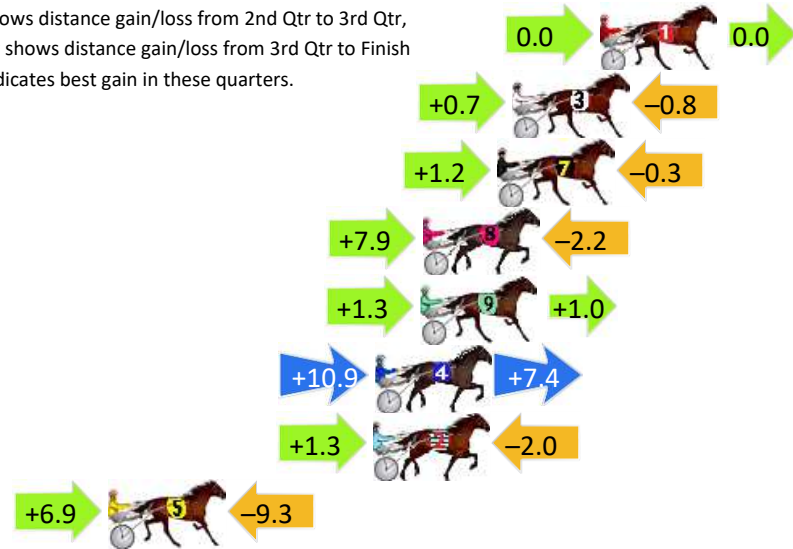

DATA TABLE: 800 / 400 Posi's are position from leader and (how wide the horse was at that position)

No	Horse	Plc	Mar	800 Posi	400 Posi	Time	3rd Qtr	4th Qt
4	TUNGSTEN TERROR	1	0.0m	0.0m (0)	0.0m (0)	2:16.80	30.10s	30.70s
2	TAPTKEGEG	2	32.8m	20.4m (0)	20.7m (0)	2:19.43	30.14s	31.77s
6	MAMMALS DESTINY	3	33.7m	29.5m (0)	30.2m (0)	2:19.51	30.18s	31.13s
1	OUTER CHANGE	4	34.3m	25.2m (0)	25.9m (0)	2:19.56	30.18s	31.50s
3	SNACK TIME ROCKS	5	54.8m	33.8m (0)	38.6m (0)	2:21.20	30.50s	32.18s
5	MY ULTIMATE HESTON	6	56.5m	44.5m (1)	47.6m (0)	2:21.34	30.38s	31.64s
8	PERFECT FEELING	7	57.0m	39.7m (1)	47.6m (2)	2:21.38	30.74s	31.68s
7	SCHOOBY	8	69.6m	34.3m (1)	46.1m (1)	2:22.39	31.02s	32.81s
9	ROSEANNE RUBY	9	107.2m	26.3m (1)	50.3m (1)	2:25.41	31.94s	35.51s

Finish Position and metres gained

First Arrow shows distance gain/loss from 2nd Qtr to 3rd Qtr, Second Arrow shows distance gain/loss from 3rd Qtr to Finish
Blue arrow indicates best gain in these quarters.

Marburg Race 6 Distance 1850m

Sunday, 23 June 2024

Gross Time: 2:19.30 MileRate: 2:01.20 LeadTime: 16.30s First Qtr: 32.40s Second Qtr: 31.70s Third Qtr: 28.90s Fourth Qtr: 30.00s

DATA TABLE: 800 / 400 Posi's are position from leader and (how wide the horse was at that position)