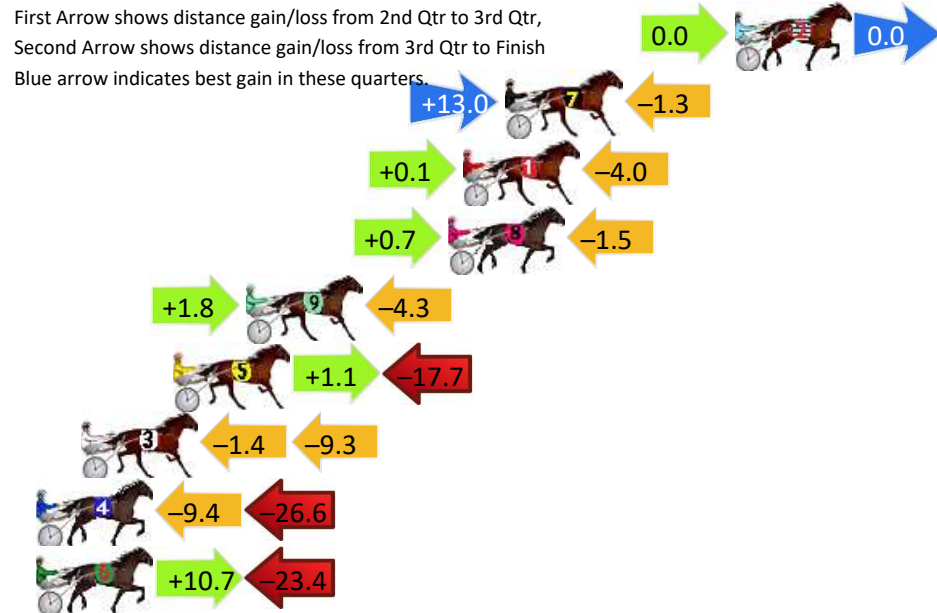

Marburg Race 1 Distance 1850m

Sunday, 23 June 2024

Gross Time: 2:18.50 MileRate: 2:00.50 LeadTime: 16.00s First Qtr: 30.90s Second Qtr: 30.60s Third Qtr: 30.10s Fourth Qtr: 30.90s

DATA TABLE: 800 / 400 Posi's are position from leader and (how wide the horse was at that position)

No	Horse	Plc	Mar	800 Posi	400 Posi	Time	3rd Qtr	4th Qt
2	BUCKLEUP	1	0.0m	0.0m (0)	0.0m (0)	2:18.50	30.10s	30.90s
7	AIR BORN	2	9.2m	20.9m (2)	7.9m (2)	2:19.24	29.14s	31.04s
1	LIGHT UP LOVEY	3	10.9m	7.0m (0)	6.9m (0)	2:19.38	30.10s	31.26s
8	LET ME AT IT	4	11.5m	10.7m (0)	10.0m (1)	2:19.43	30.06s	31.07s
9	ALLSHECANBE	5	19.6m	17.1m (0)	15.3m (0)	2:20.08	29.98s	31.32s
5	KINGSBURY	6	22.5m	5.9m (1)	4.8m (1)	2:20.32	30.02s	32.36s
3	MELTON SCHLEGER	7	26.2m	15.5m (1)	16.9m (1)	2:20.62	30.22s	31.74s
4	STUDLEIGH RED	8	46.7m	10.7m (1)	20.1m (0)	2:22.27	30.82s	33.15s
6	NITE IRENE	9	67.2m	54.5m (0)	43.8m (0)	2:23.93	29.34s	33.01s

Finish Position and metres gained