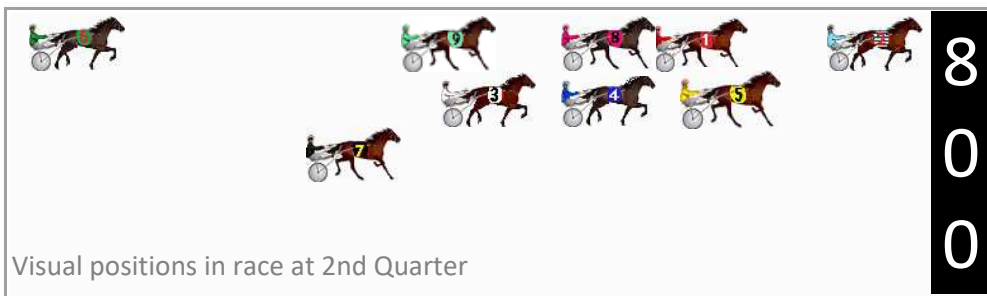

Marburg Race 1 Distance 1850m

Sunday, 23 June 2024

Gross Time: 2:18.50 MileRate: 2:00.50 LeadTime: 16.00s First Qtr: 30.90s Second Qtr: 30.60s Third Qtr: 30.10s Fourth Qtr: 30.90s

DATA TABLE: 800 / 400 Posi's are position from leader and (how wide the horse was at that position)

No	Horse	Plc	Mar	800 Posi	400 Posi	Time	3rd Qtr	4th Qt
2	BUCKLEUP	1	0.0m	0.0m (0)	0.0m (0)	2:18.50	30.10s	30.90s
7	AIR BORN	2	9.2m	20.9m (2)	7.9m (2)	2:19.24	29.14s	31.04s
1	LIGHT UP LOVEY	3	10.9m	7.0m (0)	6.9m (0)	2:19.38	30.10s	31.26s
8	LET ME AT IT	4	11.5m	10.7m (0)	10.0m (1)	2:19.43	30.06s	31.07s
9	ALLSHECANBE	5	19.6m	17.1m (0)	15.3m (0)	2:20.08	29.98s	31.32s
5	KINGSBURY	6	22.5m	5.9m (1)	4.8m (1)	2:20.32	30.02s	32.36s
3	MELTON SCHLEGER	7	26.2m	15.5m (1)	16.9m (1)	2:20.62	30.22s	31.74s
4	STUDLEIGH RED	8	46.7m	10.7m (1)	20.1m (0)	2:22.27	30.82s	33.15s
6	NITE IRENE	9	67.2m	54.5m (0)	43.8m (0)	2:23.93	29.34s	33.01s

Finish Position and metres gained