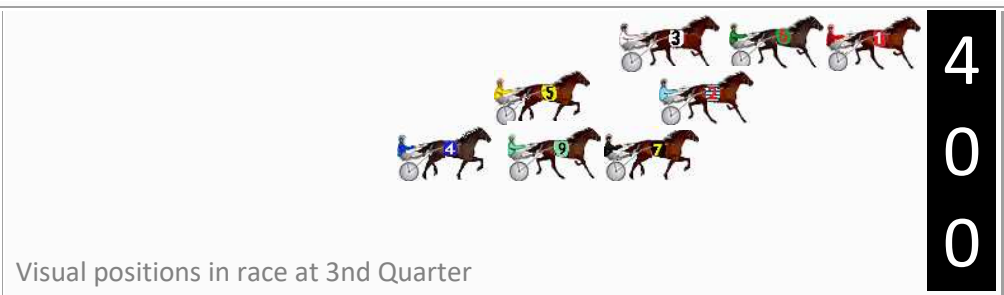

Marburg Race 7 Distance 2200m

Sunday, 23 June 2024

Gross Time: 2:46.70 MileRate: 2:01.90 LeadTime: 44.20s First Qtr: 33.00s Second Qtr: 31.50s Third Qtr: 29.10s Fourth Qtr: 28.90s

DATA TABLE: 800 / 400 Posi's are position from leader and (how wide the horse was at that position)

No	Horse	Plc	Mar	800 Posi	400 Posi	Time	3rd Qtr	4th Qt
1	DANIEL BOOM	1	0.0m	0.0m (0)	0.0m (0)	2:46.70	29.10s	28.90s
3	BRIAN CHRISTOPHER	2	7.8m	8.9m (0)	8.3m (0)	2:47.29	29.06s	28.89s
6	GLENLEDI COMMANDER	3	8.8m	4.4m (0)	3.9m (0)	2:47.37	29.06s	29.29s
5	SHES IN LINE	4	22.7m	24.3m (0)	13.3m (1)	2:48.42	28.30s	29.66s
9	GOELITZ	5	23.0m	15.5m (1)	12.8m (2)	2:48.44	28.90s	29.72s
4	SMOKESHOW	6	25.9m	19.9m (1)	17.2m (2)	2:48.66	28.90s	29.62s
2	SHIRALEE	7	34.2m	6.6m (1)	6.7m (1)	2:49.29	29.10s	31.01s
7	INFINITY BEACH	8	34.9m	11.1m (1)	8.9m (2)	2:49.35	28.94s	30.91s

Finish Position and metres gained

First Arrow shows distance gain/loss from 2nd Qtr to 3rd Qtr, Second Arrow shows distance gain/loss from 3rd Qtr to Finish
Blue arrow indicates best gain in these quarters.