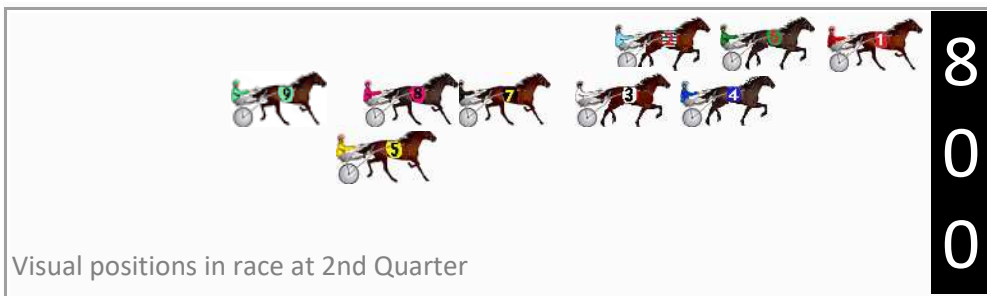

Marburg Race 8 Distance 2200m

Sunday, 23 June 2024

Gross Time: 2:46.40 MileRate: 2:01.70 LeadTime: 42.80s First Qtr: 31.20s Second Qtr: 30.50s Third Qtr: 30.30s Fourth Qtr: 31.60s

DATA TABLE: 800 / 400 Posi's are position from leader and (how wide the horse was at that position)

No	Horse	Plc	Mar	800 Posi	400 Posi	Time	3rd Qtr	4th Qt
9	MADRIGAL	1	0.0m	23.9m (1)	14.0m (2)	2:46.40	29.58s	30.52s
6	MAGICOL IDEAL	2	0.4m	4.3m (0)	4.2m (0)	2:46.43	30.30s	31.31s
1	TOMAHAWK BART	3	0.8m	0.0m (0)	0.0m (0)	2:46.47	30.30s	31.67s
2	IDEAL TIGER	4	3.4m	8.5m (0)	7.8m (0)	2:46.68	30.26s	31.28s
8	MISTER FONZI	5	3.6m	18.6m (1)	10.9m (3)	2:46.70	29.74s	31.06s
7	ALWAYS LOCKSLEY	6	8.3m	14.9m (1)	8.8m (2)	2:47.09	29.86s	31.61s
4	IM BOO	7	9.7m	5.9m (1)	5.2m (1)	2:47.20	30.26s	32.00s
3	ALLMIGHTY MAX	8	10.6m	10.1m (1)	9.4m (1)	2:47.28	30.26s	31.76s
5	ITS ONE LIFE	9	24.8m	19.7m (2)	22.9m (1)	2:48.45	30.58s	31.89s

Finish Position and metres gained

First Arrow shows distance gain/loss from 2nd Qtr to 3rd Qtr, Second Arrow shows distance gain/loss from 3rd Qtr to Finish Blue arrow indicates best gain in these quarters.