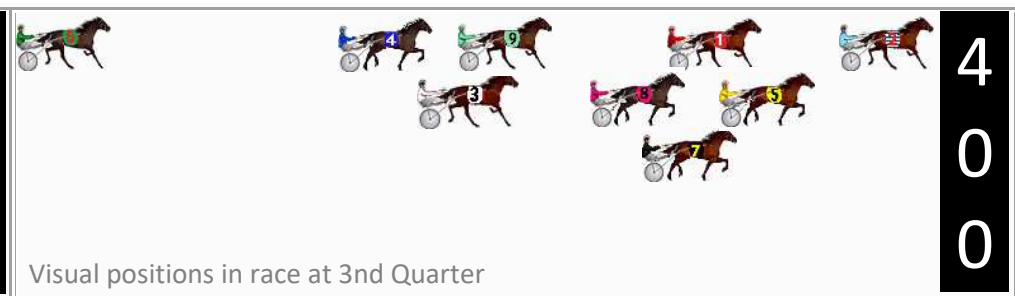

Marburg Race 1 Distance 1850m

Sunday, 23 June 2024

Gross Time: 2:18.50 MileRate: 2:00.50 LeadTime: 16.00s First Qtr: 30.90s Second Qtr: 30.60s Third Qtr: 30.10s Fourth Qtr: 30.90s

DATA TABLE: 800 / 400 Posi's are position from leader and (how wide the horse was at that position)

No	Horse	Plc	Mar	800 Posi	400 Posi	Time	3rd Qtr	4th Qt
2	BUCKLEUP	1	0.0m	0.0m (0)	0.0m (0)	2:18.50	30.10s	30.90s
7	AIR BORN	2	9.2m	20.9m (2)	7.9m (2)	2:19.24	29.14s	31.04s
1	LIGHT UP LOVEY	3	10.9m	7.0m (0)	6.9m (0)	2:19.38	30.10s	31.26s
8	LET ME AT IT	4	11.5m	10.7m (0)	10.0m (1)	2:19.43	30.06s	31.07s
9	ALLSHECANBE	5	19.6m	17.1m (0)	15.3m (0)	2:20.08	29.98s	31.32s
5	KINGSBURY	6	22.5m	5.9m (1)	4.8m (1)	2:20.32	30.02s	32.36s
3	MELTON SCHLEGER	7	26.2m	15.5m (1)	16.9m (1)	2:20.62	30.22s	31.74s
4	STUDLEIGH RED	8	46.7m	10.7m (1)	20.1m (0)	2:22.27	30.82s	33.15s
6	NITE IRENE	9	67.2m	54.5m (0)	43.8m (0)	2:23.93	29.34s	33.01s

Finish Position and metres gained