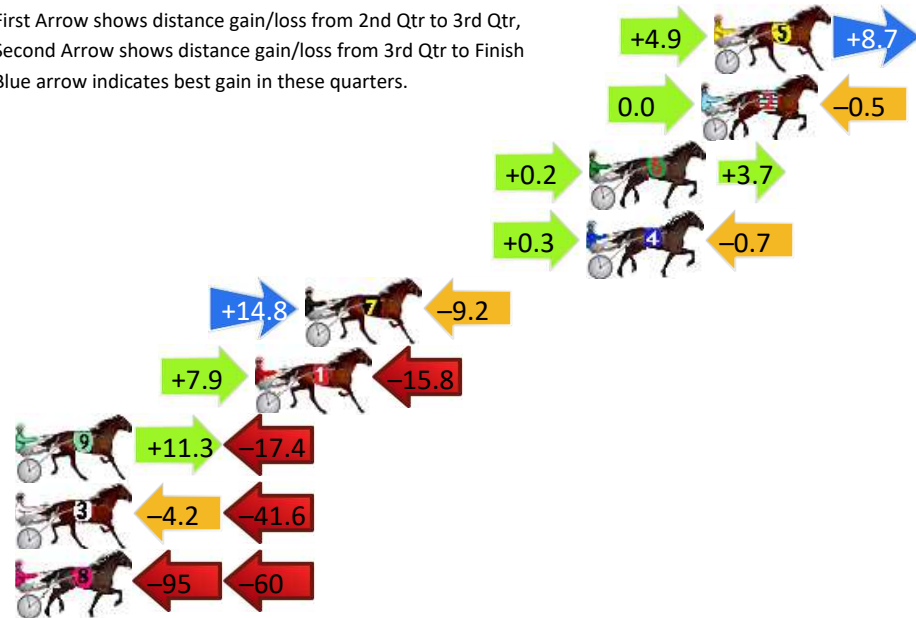

DATA TABLE: 800 / 400 Posi's are position from leader and (how wide the horse was at that position)

No	Horse	Plc	Mar	800 Posi	400 Posi	Time	3rd Qtr	4th Qt
1	TRUE ORIGINS	1	0.0m	0.0m (0)	0.0m (0)	2:18.40	30.80s	29.30s
7	KIWI ROYALTY	2	6.8m	8.9m (0)	7.0m (0)	2:18.92	30.64s	29.30s
6	THIS YANKEE ROCKS	3	12.3m	4.7m (0)	3.8m (1)	2:19.35	30.72s	29.97s
2	FINANCIAL BURDEN	4	19.3m	9.9m (1)	7.5m (1)	2:19.88	30.60s	30.22s
5	OLLIE ONE SHOT	5	21.4m	20.4m (1)	18.2m (2)	2:20.04	30.60s	29.58s
3	ENZED FLYER	6	25.8m	15.7m (1)	12.3m (2)	2:20.38	30.52s	30.36s
8	ASCOT ANNIE	7	38.3m	14.6m (0)	17.7m (0)	2:21.34	31.00s	30.92s
9	SHEZAMATERIALGIRL	8	47.0m	21.2m (0)	21.4m (1)	2:22.01	30.78s	31.31s
4	SHES CLASSY	9	79.2m	6.3m (1)	16.1m (1)	2:24.49	31.52s	34.19s

DATA TABLE: 800 / 400 Posi's are position from leader and (how wide the horse was at that position)

No	Horse	Plc	Mar	800 Posi	400 Posi	Time	3rd Qtr	4th Qt
5	CHANCELESS CENTURY	1	0.0m	13.6m (0)	8.7m (2)	2:18.90	31.14s	30.82s
2	CALCULATED RISK	2	0.5m	0.0m (0)	0.0m (0)	2:18.94	31.50s	31.54s
6	MAJOR TRALEE	3	5.0m	8.9m (0)	8.7m (0)	2:19.31	31.50s	31.23s
4	FANTASY BLASTER	4	5.1m	4.7m (0)	4.4m (0)	2:19.32	31.48s	31.58s
7	CHARLIE CHUCKLES	5	16.4m	22.0m (2)	7.2m (1)	2:20.25	30.38s	32.29s
1	MILLY AN EYRE	6	18.4m	10.5m (1)	2.6m (1)	2:20.41	30.90s	32.81s
9	SAINT LOUIS BEAT	7	33.8m	27.7m (0)	16.4m (0)	2:21.68	30.66s	33.00s
3	CHARLEVOIX	8	63.6m	17.8m (1)	22.0m (1)	2:24.13	31.86s	35.01s
8	LITTLEDEE	9	177.2m	23.5m (0)	117.7m (0)	2:33.49	38.92s	36.87s

Finish Position and metres gained

First Arrow shows distance gain/loss from 2nd Qtr to 3rd Qtr, Second Arrow shows distance gain/loss from 3rd Qtr to Finish. Blue arrow indicates best gain in these quarters.