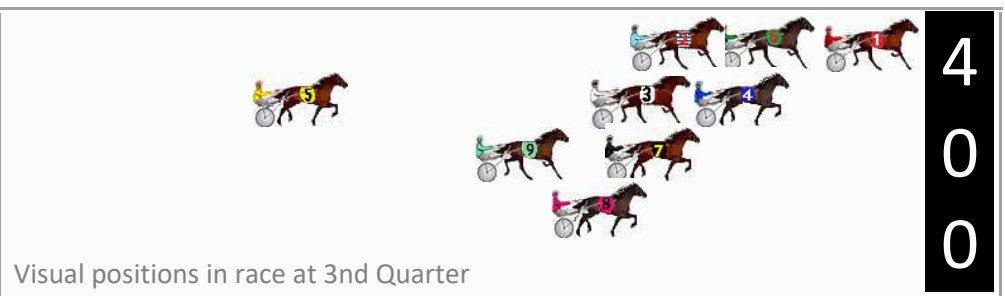

Marburg Race 8 Distance 2200m

Sunday, 23 June 2024

Gross Time: 2:46.40 MileRate: 2:01.70 LeadTime: 42.80s First Qtr: 31.20s Second Qtr: 30.50s Third Qtr: 30.30s Fourth Qtr: 31.60s

DATA TABLE: 800 / 400 Posi's are position from leader and (how wide the horse was at that position)

No	Horse	Plc	Mar	800 Posi	400 Posi	Time	3rd Qtr	4th Qt
9	MADRIGAL	1	0.0m	23.9m (1)	14.0m (2)	2:46.40	29.58s	30.52s
6	MAGICOL IDEAL	2	0.4m	4.3m (0)	4.2m (0)	2:46.43	30.30s	31.31s
1	TOMAHAWK BART	3	0.8m	0.0m (0)	0.0m (0)	2:46.47	30.30s	31.67s
2	IDEAL TIGER	4	3.4m	8.5m (0)	7.8m (0)	2:46.68	30.26s	31.28s
8	MISTER FONZI	5	3.6m	18.6m (1)	10.9m (3)	2:46.70	29.74s	31.06s
7	ALWAYS LOCKSLEY	6	8.3m	14.9m (1)	8.8m (2)	2:47.09	29.86s	31.61s
4	IM BOO	7	9.7m	5.9m (1)	5.2m (1)	2:47.20	30.26s	32.00s
3	ALLMIGHTY MAX	8	10.6m	10.1m (1)	9.4m (1)	2:47.28	30.26s	31.76s
5	ITS ONE LIFE	9	24.8m	19.7m (2)	22.9m (1)	2:48.45	30.58s	31.89s

Finish Position and metres gained

First Arrow shows distance gain/loss from 2nd Qtr to 3rd Qtr, Second Arrow shows distance gain/loss from 3rd Qtr to Finish Blue arrow indicates best gain in these quarters.