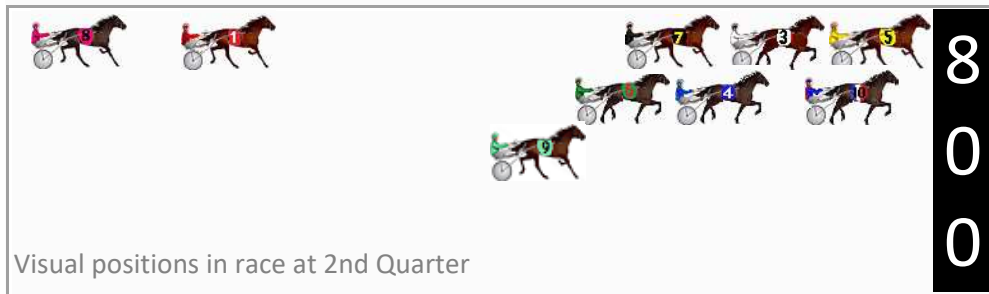

Marburg Race 6 Distance 2200m

Sunday, 14 July 2024

Gross Time: 2:48.50 MileRate: 2:02.70 LeadTime: 46.60s First Qtr: 30.50s Second Qtr: 30.60s Third Qtr: 29.80s Fourth Qtr: 31.00s

DATA TABLE: 800 / 400 Posi's are position from leader and (how wide the horse was at that position)

No	Horse	Plc	Mar	800 Posi	400 Posi	Time	3rd Qtr	4th Qt
7	KISS ON THE BEACH	1	0.0m	8.2m (0)	6.2m (2)	2:48.50	29.66s	30.52s
5	ONE LAST ROLL	2	0.2m	0.0m (0)	0.0m (0)	2:48.52	29.80s	31.02s
3	ALTANA BLUE	3	2.7m	4.0m (0)	4.0m (0)	2:48.72	29.80s	30.90s
10	ITZMINEONTHELINE	4	11.6m	1.0m (1)	2.4m (1)	2:49.44	29.89s	31.71s
6	DOOLITTLE DOOZIE	5	31.3m	10.2m (1)	16.6m (0)	2:51.04	30.26s	32.13s
4	MISS PAU	6	31.4m	6.2m (1)	15.8m (1)	2:51.05	30.50s	32.20s
9	YEP GOT CHOOKS	7	43.4m	13.6m (2)	21.8m (1)	2:52.02	30.39s	32.66s
1	SHAKATIE	8	74.6m	26.0m (0)	40.0m (0)	2:54.55	30.81s	33.67s
2	WESTERN ACTION	9	101.4m	50.0m (0)	75.0m (0)	2:56.72	31.65s	33.03s
8	JOHNSON STEP	10	107.0m	56.0m (0)	80.0m (0)	2:57.17	31.57s	33.08s

Finish Position and metres gained

First Arrow shows distance gain/loss from 2nd Qtr to 3rd Qtr, Second Arrow shows distance gain/loss from 3rd Qtr to Finish. Blue arrow indicates best gain in these quarters.