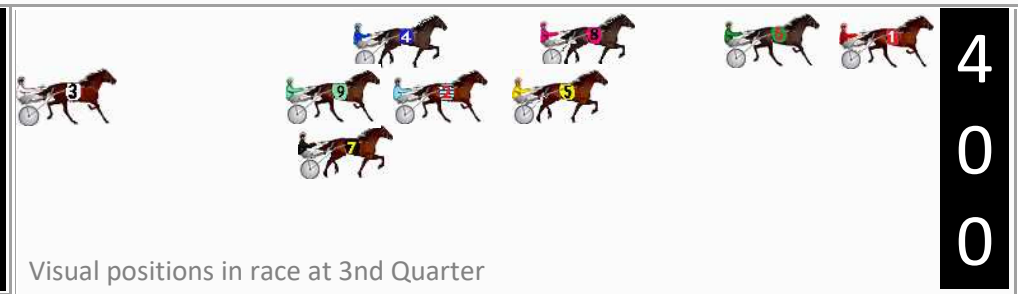

Marburg Race 5 Distance 1850m

Sunday, 14 July 2024

Gross Time: 2:20.00 MileRate: 2:01.80 LeadTime: 16.60s First Qtr: 32.00s Second Qtr: 31.20s Third Qtr: 28.90s Fourth Qtr: 31.30s

DATA TABLE: 800 / 400 Posi's are position from leader and (how wide the horse was at that position)

NoHorse	Plc	Mar	800 Posi	400 Posi	Time	3rd Qtr	4th Qt
6 FUNNILY ENOUGH	1	0.0m	9.5m (0)	4.6m (0)	2:20.00	28.56s	30.96s
1 ROCKIN CHIKA	2	5.8m	0.0m (0)	0.0m (0)	2:20.47	28.90s	31.77s
5 SHEZ ALL STYLE	3	14.8m	2.8m (1)	13.1m (1)	2:21.21	29.68s	31.53s
2 JET FORCE	4	15.9m	5.0m (0)	17.9m (1)	2:21.30	29.88s	31.26s
8 GUY LOOKS GOOD	5	17.7m	14.5m (0)	12.0m (0)	2:21.45	28.76s	31.85s
9 AQUA CRUISER	6	22.4m	20.6m (2)	22.2m (1)	2:21.83	29.08s	31.47s
7 CRIME TIME	7	22.8m	13.9m (2)	21.7m (2)	2:21.87	29.52s	31.55s
4 ENZED FLYER	8	23.6m	18.4m (1)	19.5m (0)	2:21.93	29.04s	31.77s
3 THIS YANKEE ROCKS	9	127.5m	8.9m (1)	85.0m (1)	2:30.43	34.62s	35.37s

Finish Position and metres gained

First Arrow shows distance gain/loss from 2nd Qtr to 3rd Qtr, Second Arrow shows distance gain/loss from 3rd Qtr to Finish
Blue arrow indicates best gain in these quarters.