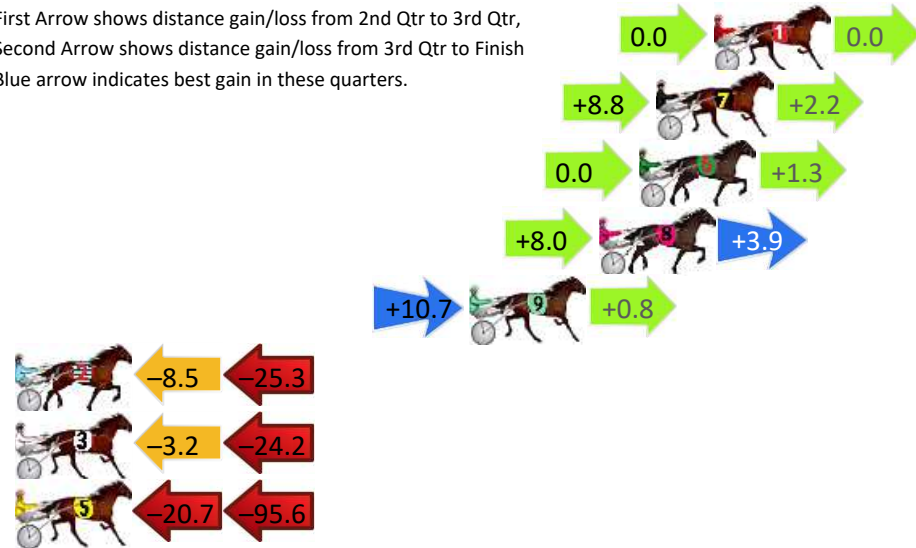

Finish Position and metres gained

First Arrow shows distance gain/loss from 2nd Qtr to 3rd Qtr, Second Arrow shows distance gain/loss from 3rd Qtr to Finish
Blue arrow indicates best gain in these quarters.

800

Visual positions in race at 2nd Quarter

400

Visual positions in race at 3rd Quarter

Marburg Race 4 Distance 1850m

Sunday, 14 July 2024

Gross Time: 2:22.50 MileRate: 2:04.00 LeadTime: 17.10s First Qtr: 31.80s Second Qtr: 33.00s Third Qtr: 30.30s Fourth Qtr: 30.30s

DATA TABLE: 800 / 400 Posi's are position from leader and (how wide the horse was at that position)

No	Horse	Plc	Mar	800 Posi	400 Posi	Time	3rd Qtr	4th Qt
1	MOLLIDOR	1	0.0m	0.0m (0)	0.0m (0)	2:22.50	30.30s	30.30s
7	CONVAIR HUSTLER	2	2.3m	13.3m (1)	4.5m (1)	2:22.68	29.64s	30.14s
6	MAMMALS DESTINY	3	3.0m	4.3m (0)	4.3m (0)	2:22.74	30.30s	30.22s
8	CHARLIE CHUCKLES	4	4.6m	16.5m (2)	8.5m (1)	2:22.86	29.70s	30.02s
9	SAINT LOUIS BEAT	5	9.8m	21.3m (2)	10.6m (2)	2:23.28	29.50s	30.28s
2	LORD DENZEL	6	42.8m	9.0m (1)	17.5m (0)	2:25.90	30.94s	32.38s
3	BEYONSKI	7	44.9m	17.5m (1)	20.7m (1)	2:26.06	30.54s	32.30s
5	PABLOS ART	8	120.6m	4.3m (1)	25.0m (0)	2:32.07	31.86s	37.99s