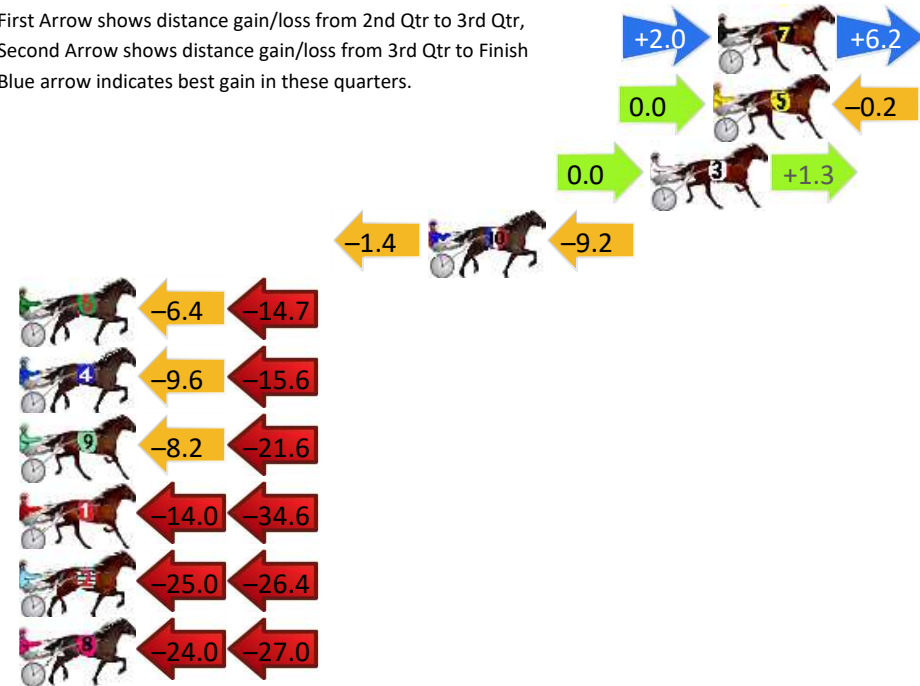

Finish Position and metres gained

First Arrow shows distance gain/loss from 2nd Qtr to 3rd Qtr, Second Arrow shows distance gain/loss from 3rd Qtr to Finish
Blue arrow indicates best gain in these quarters.

Marburg Race 6 Distance 2200m

Sunday, 14 July 2024

Gross Time: 2:48.50 MileRate: 2:02.70 LeadTime: 46.60s First Qtr: 30.50s Second Qtr: 30.60s Third Qtr: 29.80s Fourth Qtr: 31.00s

DATA TABLE: 800 / 400 Posi's are position from leader and (how wide the horse was at that position)

Finish Position and metres gained

First Arrow shows distance gain/loss from 2nd Qtr to 3rd Qtr, Second Arrow shows distance gain/loss from 3rd Qtr to Finish. Blue arrow indicates best gain in these quarters.