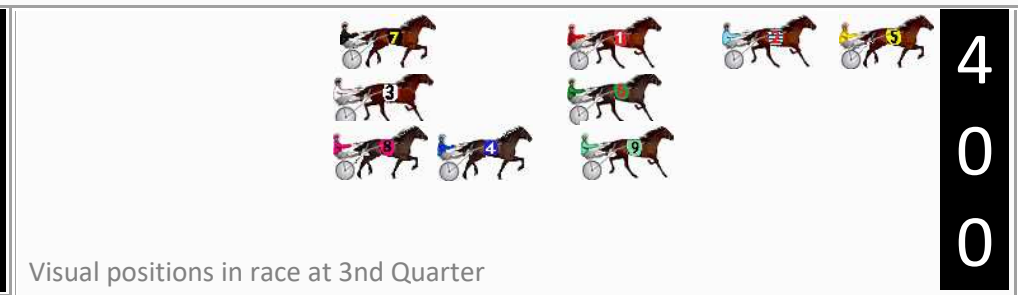

Finish Position and metres gained

First Arrow shows distance gain/loss from 2nd Qtr to 3rd Qtr, Second Arrow shows distance gain/loss from 3rd Qtr to Finish
Blue arrow indicates best gain in these quarters.

DATA TABLE: 800 / 400 Posi's are position from leader and (how wide the horse was at that position)

No	Horse	Plc	Mar	800 Posi	400 Posi	Time	3rd Qtr	4th Qt
5	THIS PUNTER ROCKS	1	0.0m	0.0m (0)	0.0m (0)	2:21.70	30.20s	31.70s
2	SPORTS MODE	2	2.3m	6.4m (0)	4.7m (0)	2:21.89	30.08s	31.53s
1	THE SQUARE DANCER	3	7.4m	11.5m (0)	10.9m (0)	2:22.31	30.18s	31.47s
9	FLY BURRA	4	8.7m	24.5m (2)	10.4m (2)	2:22.42	29.16s	31.62s
4	NOTTA LOUCZAR	5	28.8m	13.3m (2)	16.1m (2)	2:24.08	30.44s	32.84s
7	ANYTHINGFORADOLLAR	6	31.3m	19.7m (0)	20.0m (0)	2:24.29	30.26s	32.75s
8	THE EMULATOR	7	37.7m	19.2m (1)	20.3m (2)	2:24.82	30.32s	33.26s
6	LIGHT UP LOVEY	8	38.4m	10.1m (1)	10.9m (1)	2:24.88	30.28s	34.04s
3	MISTY RULER	9	46.4m	14.4m (1)	20.3m (1)	2:25.54	30.68s	33.98s