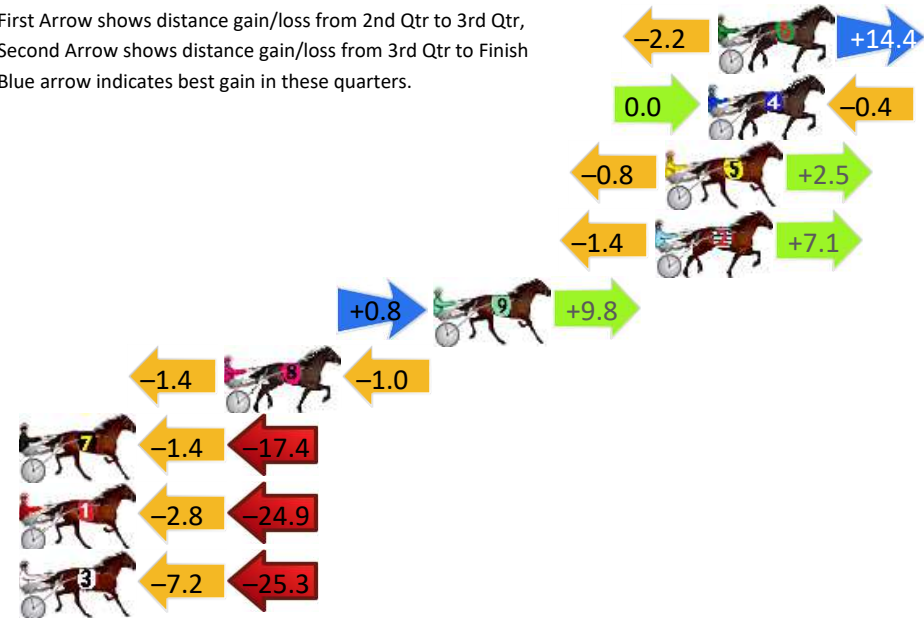

Finish Position and metres gained

First Arrow shows distance gain/loss from 2nd Qtr to 3rd Qtr, Second Arrow shows distance gain/loss from 3rd Qtr to Finish. Blue arrow indicates best gain in these quarters.

Marburg Race 7 Distance 1850m

Sunday, 14 July 2024

Gross Time: 2:19.20 MileRate: 2:01.10 LeadTime: 16.50s First Qtr: 30.80s Second Qtr: 30.90s Third Qtr: 29.20s Fourth Qtr: 31.80s

DATA TABLE: 800 / 400 Posi's are position from leader and (how wide the horse was at that position)

No	Horse	Plc	Mar	800 Posi	400 Posi	Time	3rd Qtr	4th Qt
6	MILLIEWOOD	1	0.0m	12.2m (0)	14.4m (0)	2:19.20	29.41s	30.66s
4	OLLIE ONE SHOT	2	0.4m	0.0m (0)	0.0m (0)	2:19.23	29.20s	31.83s
5	MY SECRET BEACH	3	2.1m	3.8m (1)	4.6m (1)	2:19.37	29.27s	31.60s
2	MY ULTIMATE HESTON	4	2.5m	8.2m (0)	9.6m (1)	2:19.41	29.33s	31.24s
9	TOMMY BLIGH	5	11.4m	22.0m (1)	21.2m (1)	2:20.15	29.17s	31.03s
8	TINSEL TIARA	6	19.8m	17.4m (1)	18.8m (0)	2:20.84	29.30s	31.88s
7	VANITY BAY	7	31.2m	12.4m (1)	13.8m (2)	2:21.79	29.25s	33.18s
1	NIGHT NINJA	8	31.9m	4.2m (0)	7.0m (0)	2:21.85	29.33s	33.77s
3	AUNTY FRANCES	9	40.3m	7.8m (1)	15.0m (1)	2:22.55	29.66s	33.80s

Finish Position and metres gained

First Arrow shows distance gain/loss from 2nd Qtr to 3rd Qtr, Second Arrow shows distance gain/loss from 3rd Qtr to Finish Blue arrow indicates best gain in these quarters.