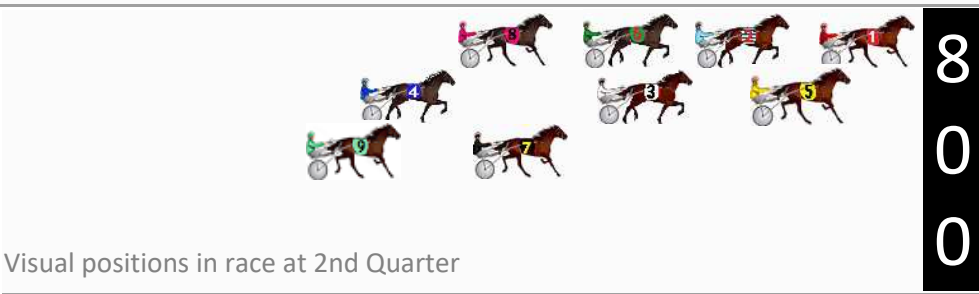

Marburg Race 5 Distance 1850m

Sunday, 14 July 2024

Gross Time: 2:20.00 MileRate: 2:01.80 LeadTime: 16.60s First Qtr: 32.00s Second Qtr: 31.20s Third Qtr: 28.90s Fourth Qtr: 31.30s

DATA TABLE: 800 / 400 Posi's are position from leader and (how wide the horse was at that position)

NoHorse	Plc	Mar	800 Posi	400 Posi	Time	3rd Qtr	4th Qt
6 FUNNILY ENOUGH	1	0.0m	9.5m (0)	4.6m (0)	2:20.00	28.56s	30.96s
1 ROCKIN CHIKA	2	5.8m	0.0m (0)	0.0m (0)	2:20.47	28.90s	31.77s
5 SHEZ ALL STYLE	3	14.8m	2.8m (1)	13.1m (1)	2:21.21	29.68s	31.53s
2 JET FORCE	4	15.9m	5.0m (0)	17.9m (1)	2:21.30	29.88s	31.26s
8 GUY LOOKS GOOD	5	17.7m	14.5m (0)	12.0m (0)	2:21.45	28.76s	31.85s
9 AQUA CRUISER	6	22.4m	20.6m (2)	22.2m (1)	2:21.83	29.08s	31.47s
7 CRIME TIME	7	22.8m	13.9m (2)	21.7m (2)	2:21.87	29.52s	31.55s
4 ENZED FLYER	8	23.6m	18.4m (1)	19.5m (0)	2:21.93	29.04s	31.77s
3 THIS YANKEE ROCKS	9	127.5m	8.9m (1)	85.0m (1)	2:30.43	34.62s	35.37s

Finish Position and metres gained

First Arrow shows distance gain/loss from 2nd Qtr to 3rd Qtr, Second Arrow shows distance gain/loss from 3rd Qtr to Finish
Blue arrow indicates best gain in these quarters.