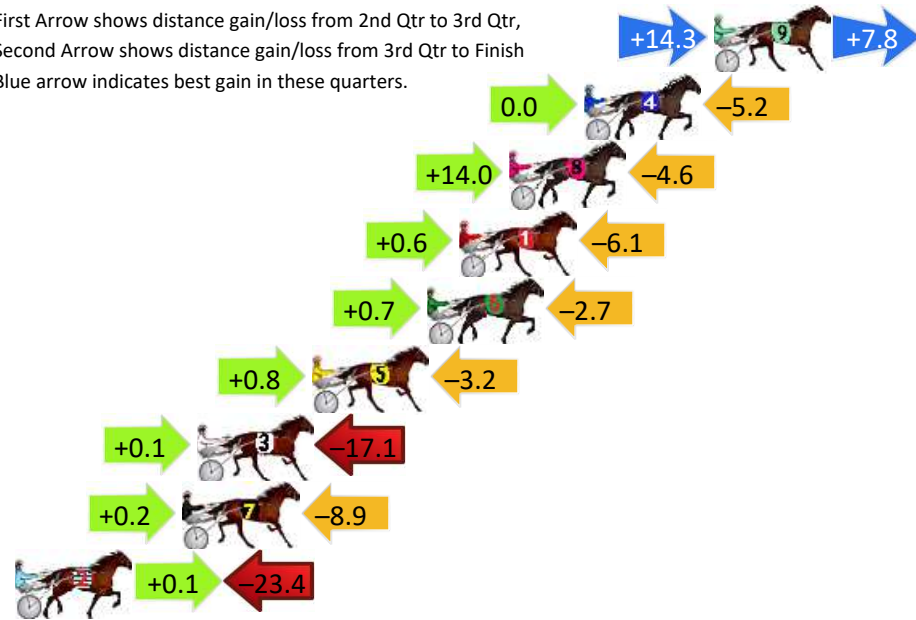

Marburg Race 1 Distance 1850m

Sunday, 14 July 2024

Gross Time: 2:22.90 MileRate: 2:04.30 LeadTime: 17.20s First Qtr: 31.40s Second Qtr: 32.10s Third Qtr: 30.60s Fourth Qtr: 31.60s

DATA TABLE: 800 / 400 Posi's are position from leader and (how wide the horse was at that position)

Finish Position and metres gained

First Arrow shows distance gain/loss from 2nd Qtr to 3rd Qtr, Second Arrow shows distance gain/loss from 3rd Qtr to Finish
Blue arrow indicates best gain in these quarters.