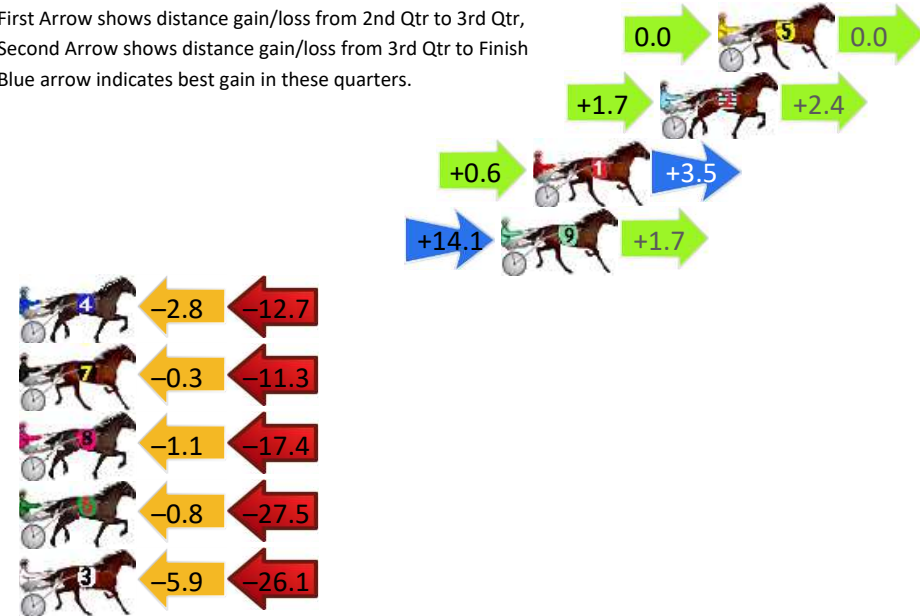

Finish Position and metres gained

First Arrow shows distance gain/loss from 2nd Qtr to 3rd Qtr, Second Arrow shows distance gain/loss from 3rd Qtr to Finish
Blue arrow indicates best gain in these quarters.

800

Visual positions in race at 2nd Quarter

400

Visual positions in race at 3rd Quarter

Marburg Race 2 Distance 1850m

Sunday, 14 July 2024

Gross Time: 2:21.70 MileRate: 2:03.20 LeadTime: 16.70s First Qtr: 32.50s Second Qtr: 30.60s Third Qtr: 30.20s Fourth Qtr: 31.70s

DATA TABLE: 800 / 400 Posi's are position from leader and (how wide the horse was at that position)

No	Horse	Plc	Mar	800 Posi	400 Posi	Time	3rd Qtr	4th Qt
5	THIS PUNTER ROCKS	1	0.0m	0.0m (0)	0.0m (0)	2:21.70	30.20s	31.70s
2	SPORTS MODE	2	2.3m	6.4m (0)	4.7m (0)	2:21.89	30.08s	31.53s
1	THE SQUARE DANCER	3	7.4m	11.5m (0)	10.9m (0)	2:22.31	30.18s	31.47s
9	FLY BURRA	4	8.7m	24.5m (2)	10.4m (2)	2:22.42	29.16s	31.62s
4	NOTTA LOUCZAR	5	28.8m	13.3m (2)	16.1m (2)	2:24.08	30.44s	32.84s
7	ANYTHINGFORADOLLAR	6	31.3m	19.7m (0)	20.0m (0)	2:24.29	30.26s	32.75s
8	THE EMULATOR	7	37.7m	19.2m (1)	20.3m (2)	2:24.82	30.32s	33.26s
6	LIGHT UP LOVEY	8	38.4m	10.1m (1)	10.9m (1)	2:24.88	30.28s	34.04s
3	MISTY RULER	9	46.4m	14.4m (1)	20.3m (1)	2:25.54	30.68s	33.98s