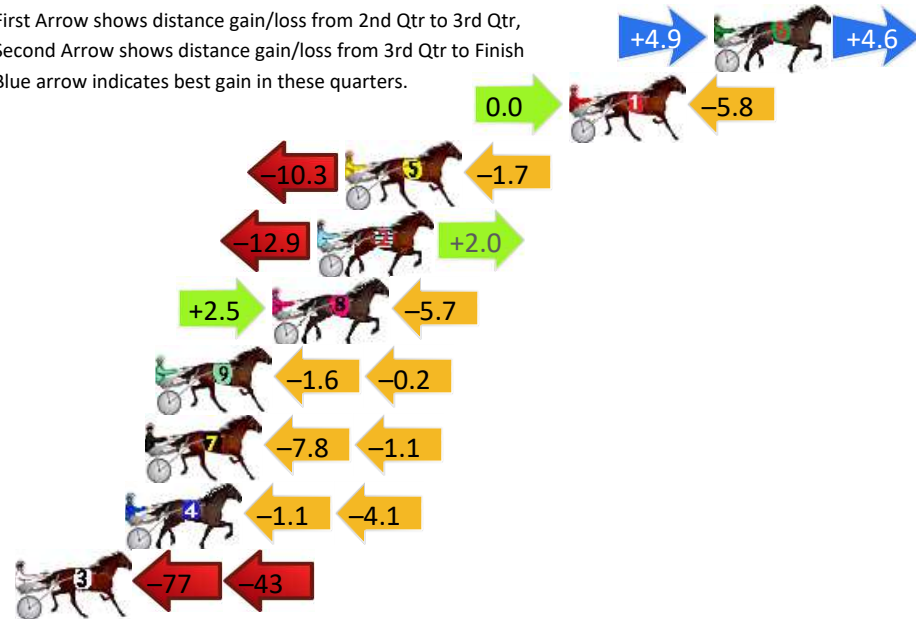

Finish Position and metres gained

First Arrow shows distance gain/loss from 2nd Qtr to 3rd Qtr, Second Arrow shows distance gain/loss from 3rd Qtr to Finish
Blue arrow indicates best gain in these quarters.

8
0
0

Visual positions in race at 2nd Quarter

4
0
0

Visual positions in race at 3rd Quarter

Marburg Race 5 Distance 1850m

Sunday, 14 July 2024

Gross Time: 2:20.00 MileRate: 2:01.80 LeadTime: 16.60s First Qtr: 32.00s Second Qtr: 31.20s Third Qtr: 28.90s Fourth Qtr: 31.30s

DATA TABLE: 800 / 400 Posi's are position from leader and (how wide the horse was at that position)

NoHorse	Plc	Mar	800 Posi	400 Posi	Time	3rd Qtr	4th Qt
6 FUNNILY ENOUGH	1	0.0m	9.5m (0)	4.6m (0)	2:20.00	28.56s	30.96s
1 ROCKIN CHIKA	2	5.8m	0.0m (0)	0.0m (0)	2:20.47	28.90s	31.77s
5 SHEZ ALL STYLE	3	14.8m	2.8m (1)	13.1m (1)	2:21.21	29.68s	31.53s
2 JET FORCE	4	15.9m	5.0m (0)	17.9m (1)	2:21.30	29.88s	31.26s
8 GUY LOOKS GOOD	5	17.7m	14.5m (0)	12.0m (0)	2:21.45	28.76s	31.85s
9 AQUA CRUISER	6	22.4m	20.6m (2)	22.2m (1)	2:21.83	29.08s	31.47s
7 CRIME TIME	7	22.8m	13.9m (2)	21.7m (2)	2:21.87	29.52s	31.55s
4 ENZED FLYER	8	23.6m	18.4m (1)	19.5m (0)	2:21.93	29.04s	31.77s
3 THIS YANKEE ROCKS	9	127.5m	8.9m (1)	85.0m (1)	2:30.43	34.62s	35.37s