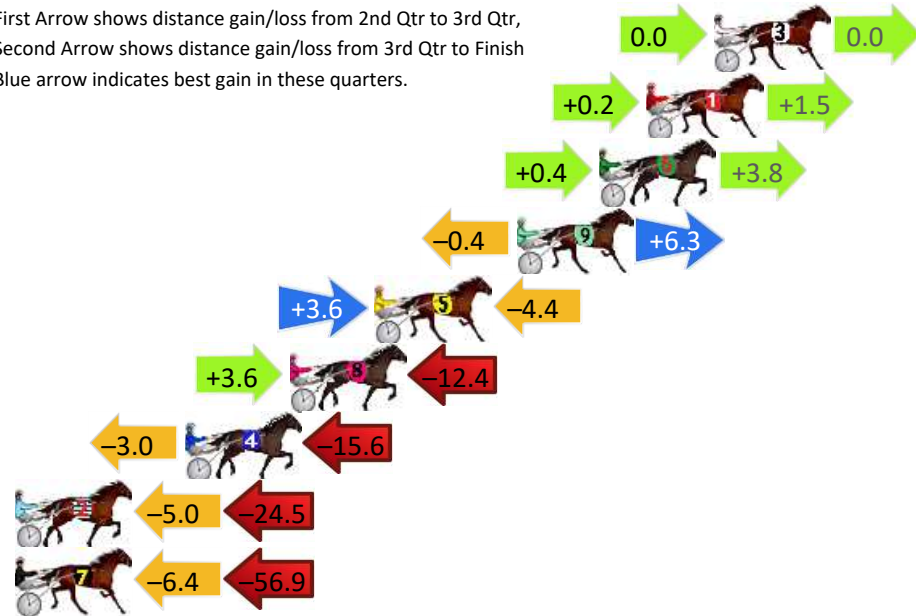

Finish Position and metres gained

First Arrow shows distance gain/loss from 2nd Qtr to 3rd Qtr, Second Arrow shows distance gain/loss from 3rd Qtr to Finish
Blue arrow indicates best gain in these quarters.

Marburg Race 3 Distance 1850m

Sunday, 14 July 2024

Gross Time: 2:21.50 MileRate: 2:03.10 LeadTime: 16.60s First Qtr: 32.10s Second Qtr: 32.00s Third Qtr: 30.10s Fourth Qtr: 30.70s

DATA TABLE: 800 / 400 Posi's are position from leader and (how wide the horse was at that position)