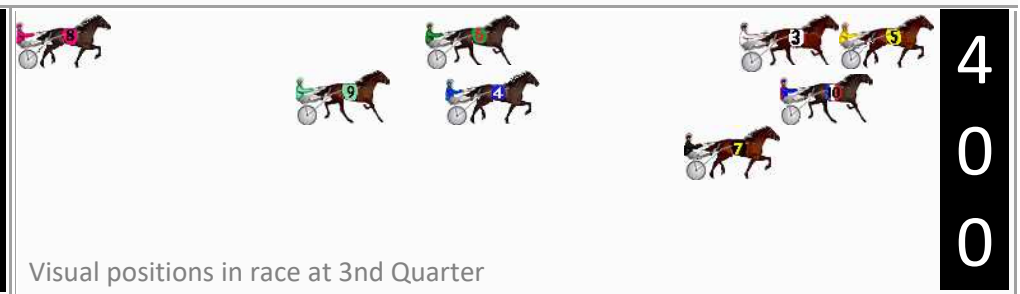

Marburg Race 6 Distance 2200m

Sunday, 14 July 2024

Gross Time: 2:48.50 MileRate: 2:02.70 LeadTime: 46.60s First Qtr: 30.50s Second Qtr: 30.60s Third Qtr: 29.80s Fourth Qtr: 31.00s

DATA TABLE: 800 / 400 Posi's are position from leader and (how wide the horse was at that position)

No	Horse	Plc	Mar	800 Posi	400 Posi	Time	3rd Qtr	4th Qt
7	KISS ON THE BEACH	1	0.0m	8.2m (0)	6.2m (2)	2:48.50	29.66s	30.52s
5	ONE LAST ROLL	2	0.2m	0.0m (0)	0.0m (0)	2:48.52	29.80s	31.02s
3	ALTANA BLUE	3	2.7m	4.0m (0)	4.0m (0)	2:48.72	29.80s	30.90s
10	ITZMINEONTHELINE	4	11.6m	1.0m (1)	2.4m (1)	2:49.44	29.89s	31.71s
6	DOOLITTLE DOOZIE	5	31.3m	10.2m (1)	16.6m (0)	2:51.04	30.26s	32.13s
4	MISS PAU	6	31.4m	6.2m (1)	15.8m (1)	2:51.05	30.50s	32.20s
9	YEP GOT CHOOKS	7	43.4m	13.6m (2)	21.8m (1)	2:52.02	30.39s	32.66s
1	SHAKATIE	8	74.6m	26.0m (0)	40.0m (0)	2:54.55	30.81s	33.67s
2	WESTERN ACTION	9	101.4m	50.0m (0)	75.0m (0)	2:56.72	31.65s	33.03s
8	JOHNSON STEP	10	107.0m	56.0m (0)	80.0m (0)	2:57.17	31.57s	33.08s

Finish Position and metres gained

First Arrow shows distance gain/loss from 2nd Qtr to 3rd Qtr, Second Arrow shows distance gain/loss from 3rd Qtr to Finish. Blue arrow indicates best gain in these quarters.