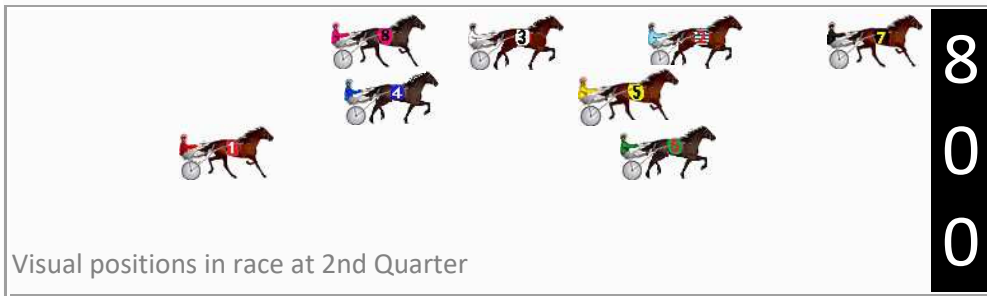

Finish Position and metres gained

First Arrow shows distance gain/loss from 2nd Qtr to 3rd Qtr, Second Arrow shows distance gain/loss from 3rd Qtr to Finish
Blue arrow indicates best gain in these quarters