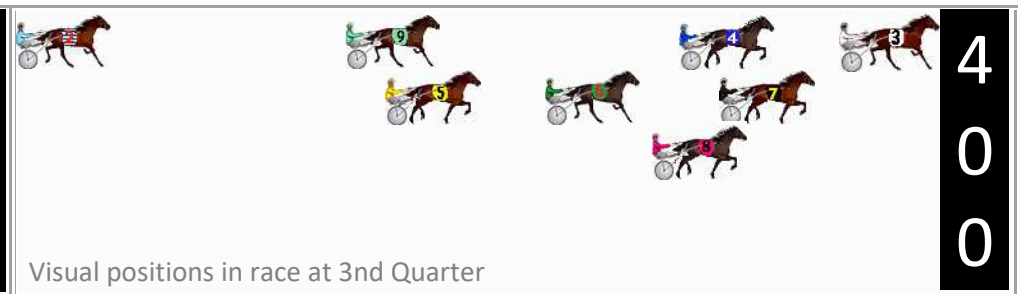

Finish Position and metres gained

First Arrow shows distance gain/loss from 2nd Qtr to 3rd Qtr, Second Arrow shows distance gain/loss from 3rd Qtr to Finish Blue arrow indicates best gain in these quarters.

800

Visual positions in race at 2nd Quarter

400

Visual positions in race at 3rd Quarter

Marburg Race 5 Distance 1850m

Sunday, 28 July 2024

Gross Time: 2:20.00 MileRate: 2:01.80 LeadTime: 17.10s First Qtr: 31.00s Second Qtr: 31.80s Third Qtr: 28.20s Fourth Qtr: 31.90s

DATA TABLE: 800 / 400 Posi's are position from leader and (how wide the horse was at that position)

No	Horse	Plc	Mar	800 Posi	400 Posi	Time	3rd Qtr	4th Qt
6	CAPTAIN OH CAPTAIN	1	0.0m	9.7m (0)	11.8m (1)	2:20.00	28.40s	31.02s
8	MILLIEWOOD	2	1.3m	6.3m (1)	7.5m (2)	2:20.11	28.32s	31.45s
3	ROCKIN CHIKA	3	1.9m	0.0m (0)	0.0m (0)	2:20.16	28.20s	32.06s
7	ROCKNROLL MAX	4	3.9m	1.7m (1)	4.8m (1)	2:20.32	28.44s	31.86s
4	BEEF CITY STARZZZ	5	8.8m	5.1m (0)	6.4m (0)	2:20.73	28.32s	32.15s
9	JILLIBY PANDA	6	17.4m	17.7m (1)	19.8m (0)	2:21.45	28.44s	31.87s
5	GOODTIME CRACKER	7	17.5m	12.0m (1)	18.2m (1)	2:21.46	28.72s	32.00s
2	COULD IT BE ME	8	32.1m	30.8m (0)	38.6m (0)	2:22.67	28.92s	31.69s
1	AQUA CRUISER	9	183.7m	114.7m (0)	121.6m (0)	2:35.30	29.24s	38.12s

Finish Position and metres gained

First Arrow shows distance gain/loss from 2nd Qtr to 3rd Qtr, Second Arrow shows distance gain/loss from 3rd Qtr to Finish. Blue arrow indicates best gain in these quarters.