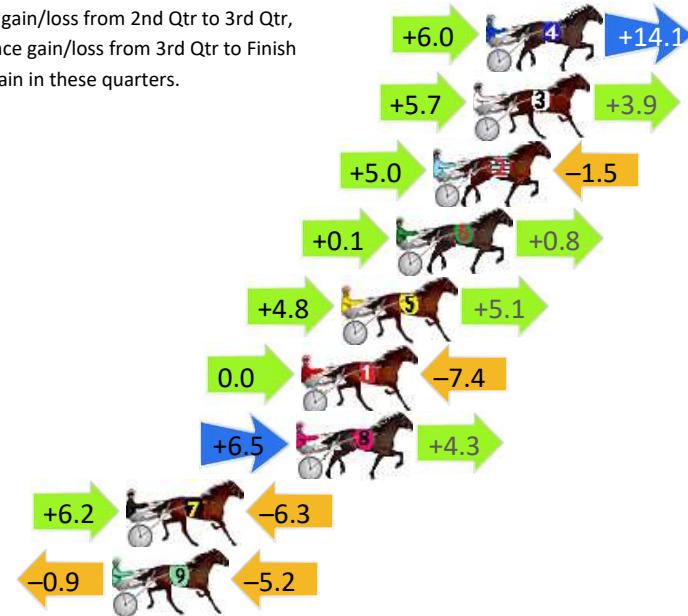

Finish Position and metres gained

First Arrow shows distance gain/loss from 2nd Qtr to 3rd Qtr, Second Arrow shows distance gain/loss from 3rd Qtr to Finish
Blue arrow indicates best gain in these quarters.

800

Visual positions in race at 2nd Quarter

400

Visual positions in race at 3rd Quarter

Marburg Race 7 Distance 1850m

Sunday, 28 July 2024

Gross Time: 2:19.60 MileRate: 2:01.40 LeadTime: 16.30s First Qtr: 32.00s Second Qtr: 32.00s Third Qtr: 28.80s Fourth Qtr: 30.50s

DATA TABLE: 800 / 400 Posi's are position from leader and (how wide the horse was at that position)

No	Horse	Plc	Mar	800 Posi	400 Posi	Time	3rd Qtr	4th Qt
4	FORGIVE ME	1	0.0m	20.1m (2)	14.1m (3)	2:19.60	28.40s	29.46s
3	TAYLORS FOUR	2	0.5m	10.1m (1)	4.4m (2)	2:19.64	28.40s	30.22s
2	CORNISH SMUGGLER	3	2.1m	5.6m (1)	0.6m (1)	2:19.77	28.44s	30.63s
6	MACH BRILLIANCE	4	3.6m	4.5m (0)	4.4m (0)	2:19.89	28.80s	30.47s
5	MAJORMISS	5	5.8m	15.7m (2)	10.9m (2)	2:20.06	28.48s	30.16s
1	ANGELIC SHE AINT	6	7.4m	0.0m (0)	0.0m (0)	2:20.19	28.80s	31.09s
8	JIMMY JOYCE	7	7.6m	18.4m (1)	11.9m (1)	2:20.21	28.36s	30.23s
7	MADAME WEST	8	14.4m	14.3m (1)	8.1m (1)	2:20.75	28.38s	31.05s
9	SLIP OF COLADA	9	15.0m	8.9m (0)	9.8m (0)	2:20.80	28.88s	30.98s