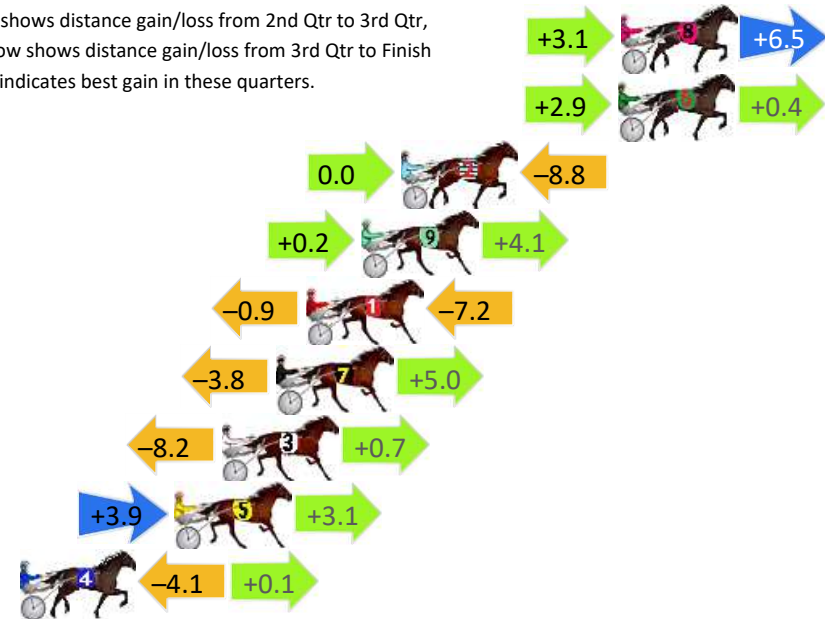

DATA TABLE: 800 / 400 Posi's are position from leader and (how wide the horse was at that position)

NoHorse	Plc	Mar	800 Posi	400 Posi	Time	3rd Qtr	4th Qt
4 DOC HARVEY	1	0.0m	0.0m (0)	0.0m (0)	2:21.50	30.10s	29.80s
1 JUST ONE GOOD ONE	2	8.4m	4.3m (0)	4.6m (0)	2:22.16	30.12s	30.12s
9 JET FORCE	3	8.5m	22.2m (1)	7.0m (3)	2:22.16	28.96s	29.94s
2 MILLY AN EYRE	4	10.1m	8.0m (1)	3.2m (2)	2:22.29	29.74s	30.35s
7 NIGHT NINJA	5	11.3m	12.8m (1)	7.5m (2)	2:22.38	29.70s	30.12s
6 CHAKANA	6	14.1m	8.6m (0)	9.1m (0)	2:22.60	30.14s	30.22s
3 HAPPY SNAP	7	22.0m	15.0m (0)	11.8m (1)	2:23.22	29.86s	30.64s
8 ENZED FLYER	8	26.6m	17.4m (1)	11.3m (3)	2:23.58	29.64s	31.04s
5 LEFT TO ROCKNROLL	9	41.7m	3.2m (1)	4.3m (1)	2:24.76	30.18s	32.74s

Finish Position and metres gained

800

Visual positions in race at 2nd Quarter

400

Visual positions in race at 3rd Quarter

Marburg Race 4 Distance 1850m

Sunday, 28 July 2024

Gross Time: 2:21.20 MileRate: 2:02.80 LeadTime: 17.40s First Qtr: 32.90s Second Qtr: 31.00s Third Qtr: 28.50s Fourth Qtr: 31.40s

DATA TABLE: 800 / 400 Posi's are position from leader and (how wide the horse was at that position)

NoHorse	Plc	Mar	800 Posi	400 Posi	Time	3rd Qtr	4th Qt	
8	CROSSED LEGS	1	0.0m	9.6m (0)	6.5m (1)	2:21.20	28.30s	30.92s
6	DOOLITTLE DAYS	2	0.1m	3.4m (1)	0.5m (1)	2:21.21	28.30s	31.37s
2	TAPTHEKEG	3	8.8m	0.0m (0)	0.0m (0)	2:21.92	28.50s	32.12s
9	BABY GINNIE	4	10.4m	14.7m (0)	14.5m (0)	2:22.05	28.54s	31.17s
1	LORD DENZEL	5	12.6m	4.5m (0)	5.4m (0)	2:22.23	28.58s	32.03s
7	PERFECT FEELING	6	13.8m	15.0m (1)	18.8m (2)	2:22.33	28.84s	31.13s
3	TORQUE TO THE MAX	7	16.0m	8.5m (1)	16.7m (1)	2:22.51	29.14s	31.47s
5	MAJOR MISCHIEF	8	17.9m	24.9m (1)	21.0m (0)	2:22.67	28.30s	31.31s
4	WHATA CHALLENGE	9	24.1m	20.1m (1)	24.2m (2)	2:23.18	28.88s	31.58s

Finish Position and metres gained

First Arrow shows distance gain/loss from 2nd Qtr to 3rd Qtr, Second Arrow shows distance gain/loss from 3rd Qtr to Finish Blue arrow indicates best gain in these quarters.