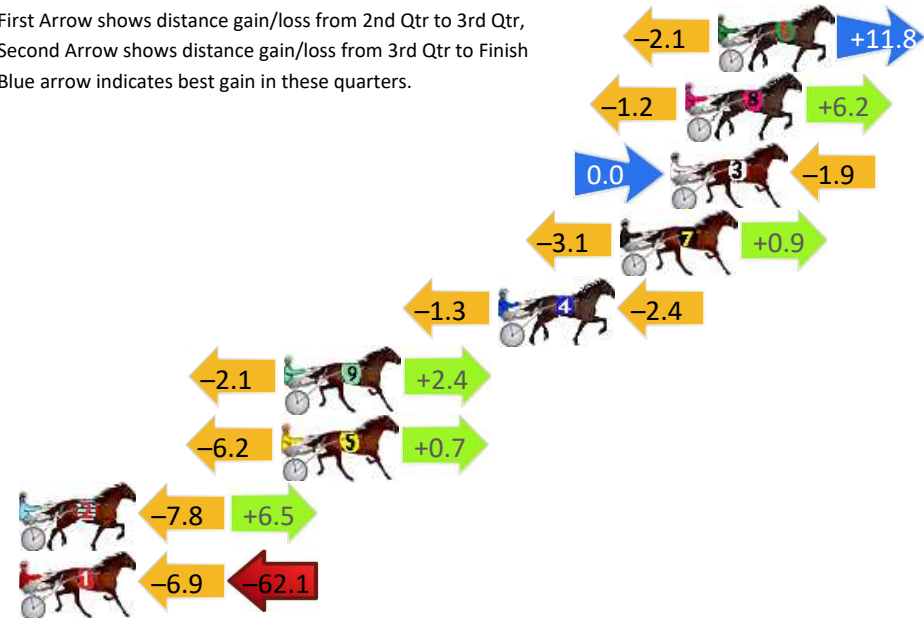

Finish Position and metres gained

First Arrow shows distance gain/loss from 2nd Qtr to 3rd Qtr, Second Arrow shows distance gain/loss from 3rd Qtr to Finish Blue arrow indicates best gain in these quarters.

800

Visual positions in race at 2nd Quarter

400

Visual positions in race at 3rd Quarter

Marburg Race 5 Distance 1850m

Sunday, 28 July 2024

Gross Time: 2:20.00 MileRate: 2:01.80 LeadTime: 17.10s First Qtr: 31.00s Second Qtr: 31.80s Third Qtr: 28.20s Fourth Qtr: 31.90s

DATA TABLE: 800 / 400 Posi's are position from leader and (how wide the horse was at that position)

No	Horse	Plc	Mar	800 Posi	400 Posi	Time	3rd Qtr	4th Qt
6	CAPTAIN OH CAPTAIN	1	0.0m	9.7m (0)	11.8m (1)	2:20.00	28.40s	31.02s
8	MILLIEWOOD	2	1.3m	6.3m (1)	7.5m (2)	2:20.11	28.32s	31.45s
3	ROCKIN CHIKA	3	1.9m	0.0m (0)	0.0m (0)	2:20.16	28.20s	32.06s
7	ROCKNROLL MAX	4	3.9m	1.7m (1)	4.8m (1)	2:20.32	28.44s	31.86s
4	BEEF CITY STARZZZ	5	8.8m	5.1m (0)	6.4m (0)	2:20.73	28.32s	32.15s
9	JILLIBY PANDA	6	17.4m	17.7m (1)	19.8m (0)	2:21.45	28.44s	31.87s
5	GOODTIME CRACKER	7	17.5m	12.0m (1)	18.2m (1)	2:21.46	28.72s	32.00s
2	COULD IT BE ME	8	32.1m	30.8m (0)	38.6m (0)	2:22.67	28.92s	31.69s
1	AQUA CRUISER	9	183.7m	114.7m (0)	121.6m (0)	2:35.30	29.24s	38.12s

Finish Position and metres gained

First Arrow shows distance gain/loss from 2nd Qtr to 3rd Qtr, Second Arrow shows distance gain/loss from 3rd Qtr to Finish. Blue arrow indicates best gain in these quarters.