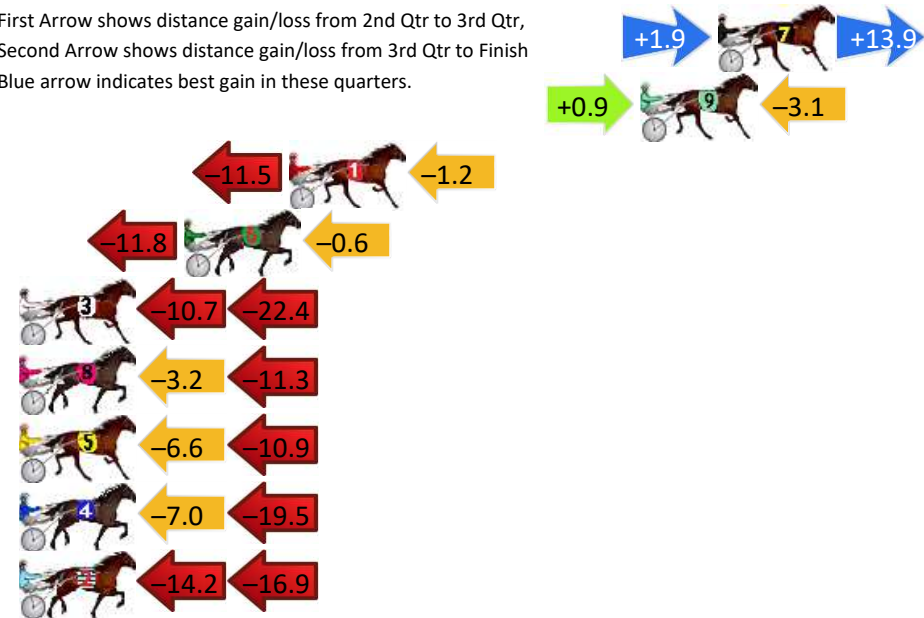

Finish Position and metres gained

First Arrow shows distance gain/loss from 2nd Qtr to 3rd Qtr, Second Arrow shows distance gain/loss from 3rd Qtr to Finish
Blue arrow indicates best gain in these quarters

Marburg Race 2 Distance 1850m

Sunday, 28 July 2024

Gross Time: 2:21.20 MileRate: 2:02.80 LeadTime: 16.90s First Qtr: 33.40s Second Qtr: 30.60s Third Qtr: 28.60s Fourth Qtr: 31.70s

DATA TABLE: 800 / 400 Posi's are position from leader and (how wide the horse was at that position)

Finish Position and metres gained

First Arrow shows distance gain/loss from 2nd Qtr to 3rd Qtr, Second Arrow shows distance gain/loss from 3rd Qtr to Finish
Blue arrow indicates best gain in these quarters.