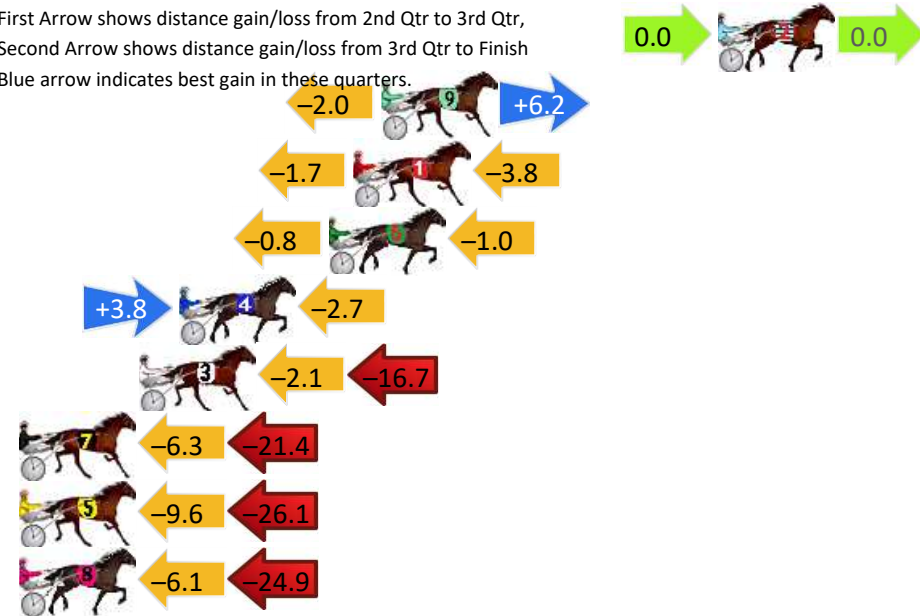

Marburg Race 8 Distance 1850m

Sunday, 28 July 2024

Gross Time: 2:16.00 MileRate: 1:58.30 LeadTime: 15.40s First Qtr: 30.70s Second Qtr: 30.20s Third Qtr: 29.10s Fourth Qtr: 30.60s

DATA TABLE: 800 / 400 Posi's are position from leader and (how wide the horse was at that position)

No	Horse	Plc	Mar	800 Posi	400 Posi	Time	3rd Qtr	4th Qt
2	OCTOBER RACKETEER	1	0.0m	0.0m (0)	0.0m (0)	2:16.00	29.10s	30.60s
9	BORSELLINO	2	13.5m	17.7m (1)	19.7m (2)	2:17.08	29.28s	30.22s
1	FEELIN FLIRTY	3	14.6m	9.1m (0)	10.8m (0)	2:17.17	29.24s	30.97s
6	MAJOR SLIP UP	4	15.6m	13.8m (0)	14.6m (0)	2:17.25	29.18s	30.77s
4	KISS ON THE BEACH	5	21.6m	22.7m (1)	18.9m (0)	2:17.73	28.86s	30.93s
3	BEEF CITY BLAZE	6	23.2m	4.4m (0)	6.5m (0)	2:17.86	29.26s	31.98s
7	B MAC C	7	36.0m	8.3m (1)	14.6m (2)	2:18.88	29.58s	32.40s
5	GLENLEDI COMMANDER	8	39.6m	3.9m (1)	13.5m (1)	2:19.17	29.82s	32.77s
8	SHIRALEE	9	44.3m	13.3m (1)	19.4m (1)	2:19.55	29.58s	32.71s

Finish Position and metres gained

First Arrow shows distance gain/loss from 2nd Qtr to 3rd Qtr, Second Arrow shows distance gain/loss from 3rd Qtr to Finish
Blue arrow indicates best gain in these quarters.

8
0
0

Visual positions in race at 2nd Quarter