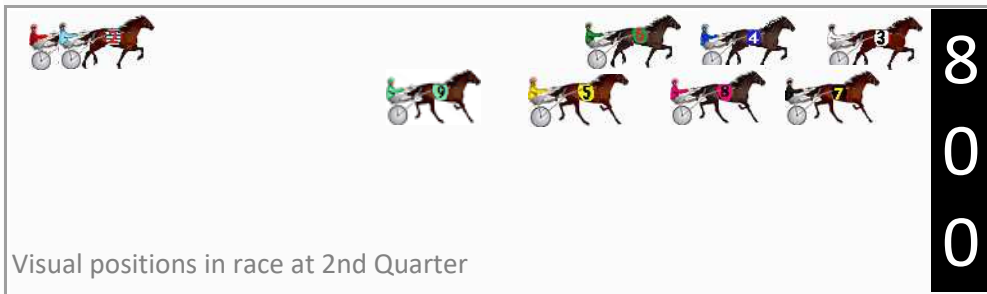

Finish Position and metres gained

First Arrow shows distance gain/loss from 2nd Qtr to 3rd Qtr, Second Arrow shows distance gain/loss from 3rd Qtr to Finish Blue arrow indicates best gain in these quarters.

800

Visual positions in race at 2nd Quarter

400

Visual positions in race at 3rd Quarter

Marburg Race 5 Distance 1850m

Sunday, 28 July 2024

Gross Time: 2:20.00 MileRate: 2:01.80 LeadTime: 17.10s First Qtr: 31.00s Second Qtr: 31.80s Third Qtr: 28.20s Fourth Qtr: 31.90s

DATA TABLE: 800 / 400 Posi's are position from leader and (how wide the horse was at that position)

No	Horse	Plc	Mar	800 Posi	400 Posi	Time	3rd Qtr	4th Qt
6	CAPTAIN OH CAPTAIN	1	0.0m	9.7m (0)	11.8m (1)	2:20.00	28.40s	31.02s
8	MILLIEWOOD	2	1.3m	6.3m (1)	7.5m (2)	2:20.11	28.32s	31.45s
3	ROCKIN CHIKA	3	1.9m	0.0m (0)	0.0m (0)	2:20.16	28.20s	32.06s
7	ROCKNROLL MAX	4	3.9m	1.7m (1)	4.8m (1)	2:20.32	28.44s	31.86s
4	BEEF CITY STARZZZ	5	8.8m	5.1m (0)	6.4m (0)	2:20.73	28.32s	32.15s
9	JILLIBY PANDA	6	17.4m	17.7m (1)	19.8m (0)	2:21.45	28.44s	31.87s
5	GOODTIME CRACKER	7	17.5m	12.0m (1)	18.2m (1)	2:21.46	28.72s	32.00s
2	COULD IT BE ME	8	32.1m	30.8m (0)	38.6m (0)	2:22.67	28.92s	31.69s
1	AQUA CRUISER	9	183.7m	114.7m (0)	121.6m (0)	2:35.30	29.24s	38.12s

Finish Position and metres gained

First Arrow shows distance gain/loss from 2nd Qtr to 3rd Qtr, Second Arrow shows distance gain/loss from 3rd Qtr to Finish. Blue arrow indicates best gain in these quarters.