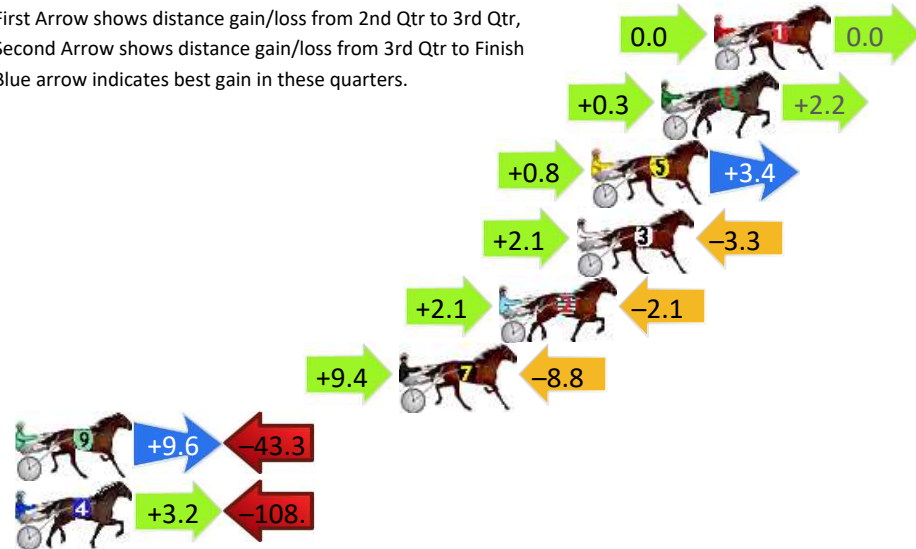

Finish Position and metres gained

First Arrow shows distance gain/loss from 2nd Qtr to 3rd Qtr, Second Arrow shows distance gain/loss from 3rd Qtr to Finish. Blue arrow indicates best gain in these quarters.

Marburg Race 6 Distance 1850m

Sunday, 28 July 2024

Gross Time: 2:20.70 MileRate: 2:02.40 LeadTime: 17.10s First Qtr: 31.60s Second Qtr: 32.10s Third Qtr: 30.00s Fourth Qtr: 29.90s

DATA TABLE: 800 / 400 Posi's are position from leader and (how wide the horse was at that position)

NoHorse	Plc	Mar	800 Posi	400 Posi	Time	3rd Qtr	4th Qt
1 CRIME TIME	1	0.0m	0.0m (0)	0.0m (0)	2:20.70	30.00s	29.90s
6 ROYAL PRINCESS	2	2.1m	4.6m (0)	4.3m (0)	2:20.86	29.98s	29.74s
5 TINSEL TIARA	3	4.9m	9.1m (0)	8.3m (0)	2:21.08	29.94s	29.66s
3 HIGHVIEW SADLER	4	5.5m	4.3m (1)	2.2m (1)	2:21.13	29.84s	30.17s
2 HIGHLY RESPECTED	5	8.6m	8.6m (1)	6.5m (1)	2:21.37	29.84s	30.09s
7 SUBTLE CHAY	6	12.6m	13.2m (1)	3.8m (2)	2:21.69	29.30s	30.61s
9 JUSTROLLINGAROUND	7	51.4m	17.7m (1)	8.1m (2)	2:24.73	29.28s	33.33s
4 MACH TORQUE	8	118.2m	13.4m (0)	10.2m (1)	2:29.96	29.76s	38.40s

Finish Position and metres gained

First Arrow shows distance gain/loss from 2nd Qtr to 3rd Qtr, Second Arrow shows distance gain/loss from 3rd Qtr to Finish
Blue arrow indicates best gain in these quarters.