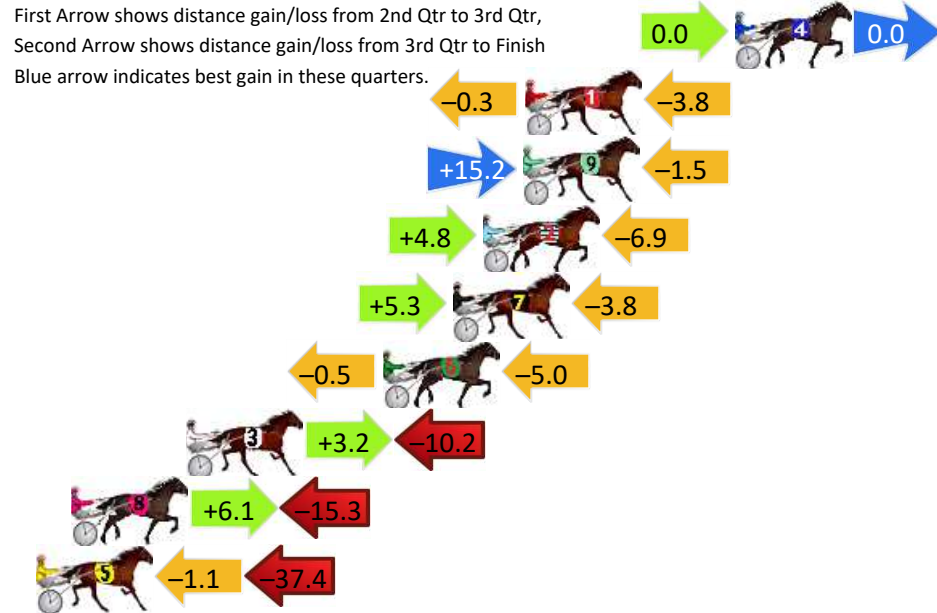

Marburg Race 3 Distance 1850m

Sunday, 28 July 2024

Gross Time: 2:21.50 MileRate: 2:03.10 LeadTime: 17.30s First Qtr: 32.50s Second Qtr: 31.80s Third Qtr: 30.10s Fourth Qtr: 29.80s

DATA TABLE: 800 / 400 Posi's are position from leader and (how wide the horse was at that position)

NoHorse	Plc	Mar	800 Posi	400 Posi	Time	3rd Qtr	4th Qt
4 DOC HARVEY	1	0.0m	0.0m (0)	0.0m (0)	2:21.50	30.10s	29.80s
1 JUST ONE GOOD ONE	2	8.4m	4.3m (0)	4.6m (0)	2:22.16	30.12s	30.12s
9 JET FORCE	3	8.5m	22.2m (1)	7.0m (3)	2:22.16	28.96s	29.94s
2 MILLY AN EYRE	4	10.1m	8.0m (1)	3.2m (2)	2:22.29	29.74s	30.35s
7 NIGHT NINJA	5	11.3m	12.8m (1)	7.5m (2)	2:22.38	29.70s	30.12s
6 CHAKANA	6	14.1m	8.6m (0)	9.1m (0)	2:22.60	30.14s	30.22s
3 HAPPY SNAP	7	22.0m	15.0m (0)	11.8m (1)	2:23.22	29.86s	30.64s
8 ENZED FLYER	8	26.6m	17.4m (1)	11.3m (3)	2:23.58	29.64s	31.04s
5 LEFT TO ROCKNROLL	9	41.7m	3.2m (1)	4.3m (1)	2:24.76	30.18s	32.74s

Finish Position and metres gained

800

Visual positions in race at 2nd Quarter