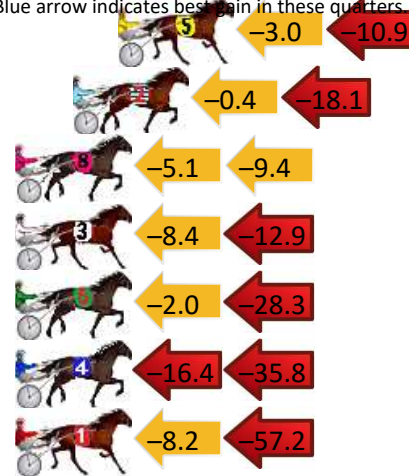

Marburg Race 1 Distance 1850m

Sunday, 28 July 2024

Gross Time: 2:19.90 MileRate: 2:01.70 LeadTime: 17.40s First Qtr: 31.10s Second Qtr: 32.10s Third Qtr: 29.10s Fourth Qtr: 30.20s

DATA TABLE: 800 / 400 Posi's are position from leader and (how wide the horse was at that position)

No	Horse	Plc	Mar	800 Posi	400 Posi	Time	3rd Qtr	4th Qt
7	TALKER JAE WALKER	1	0.0m	0.0m (0)	0.0m (0)	2:19.90	29.10s	30.20s
5	ROCKNROLL RINA	2	23.9m	10.0m (1)	13.0m (0)	2:21.79	29.34s	31.13s
2	SOUTHERN SCARLET	3	25.7m	7.2m (0)	7.6m (0)	2:21.93	29.14s	31.67s
8	THE EMULATOR	4	34.4m	19.9m (0)	25.0m (1)	2:22.62	29.50s	31.08s
3	KEAYANG LACEY	5	35.7m	14.4m (0)	22.8m (0)	2:22.72	29.74s	31.34s
6	NOTTA LOUCZAR	6	38.6m	8.3m (2)	10.3m (1)	2:22.95	29.26s	32.49s
4	POETIC REASON	7	71.6m	19.4m (1)	35.8m (0)	2:25.56	30.34s	33.22s
1	MAIARA	8	91.4m	26.0m (2)	34.2m (1)	2:27.13	29.74s	34.91s

Finish Position and metres gained

First Arrow shows distance gain/loss from 2nd Qtr to 3rd Qtr, Second Arrow shows distance gain/loss from 3rd Qtr to Finish
Blue arrow indicates best gain in these quarters