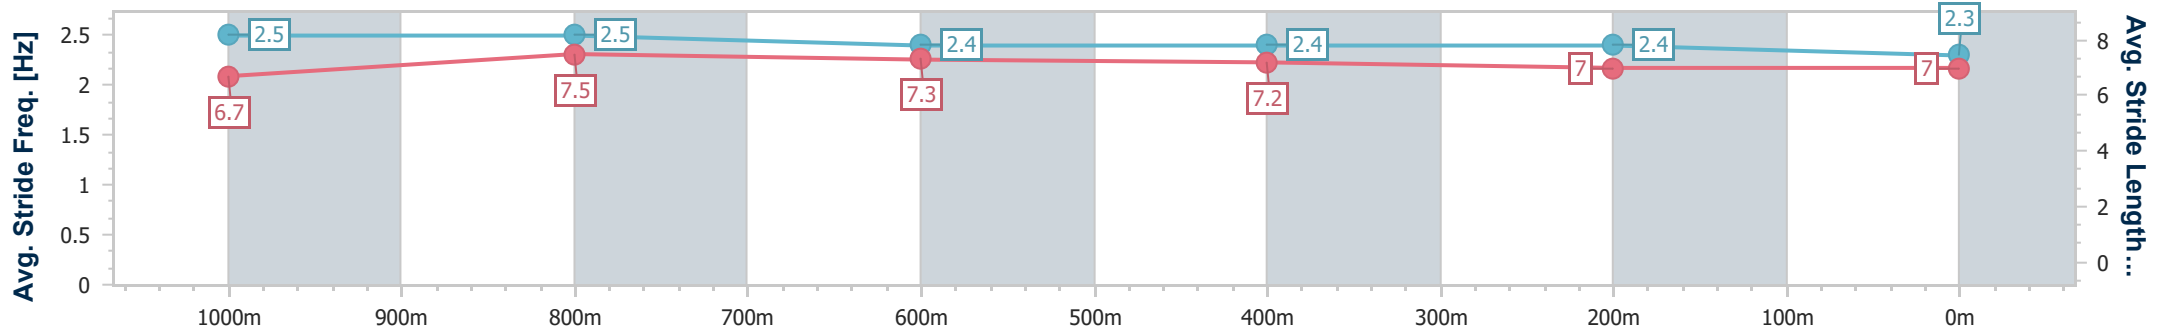

Horse/Jockey Name	Shadyvale Storm
Final Rank	11
Fastest Section Time (Section)	0:10.85 (1000m)
Top Speed [km/h] (Section)	67.8 (1000m)
Race State	Finished

Ipswich QLD Professional
Race 4: THE BARN FAMILY RESTAURANT QTIS Three-Years-
Old Maiden Handicap - 1200m

03 November 2022 - 14:44

Track Rating: Good 4, Weather: Fine, Rail Position: +3m Entire Course

Section	Overall	1000m	800m	600m	400m	200m							
Section Times	1:11.60 [11] (0:13.55)	0:58.05 [3] (0:10.85)	0:47.20 [3] (0:11.29)	0:35.91 [3] (0:11.71)	0:24.20 [5] (0:11.93)	0:12.27 [7] (0:12.27)							
Average Speed [km/h]	53.2	66.7	63.9	61.8	60.9	58.7							
Top Speed [km/h]	66.5	67.8	65.9	63.6	62.7	59.7							
Avg. Dist. to Rail [m]	11.7	2.8	0.7	0.9	3.5	6.8							
Avg. Stride Freq. [Hz]	2.5	2.5	2.4	2.4	2.4	2.3							
Avg. Stride Length [m]	6.7	7.5	7.3	7.2	7.0	7.0							

- [ ] Ranking at each section and finish
- -.-.- No data available at this section
- NA No data available