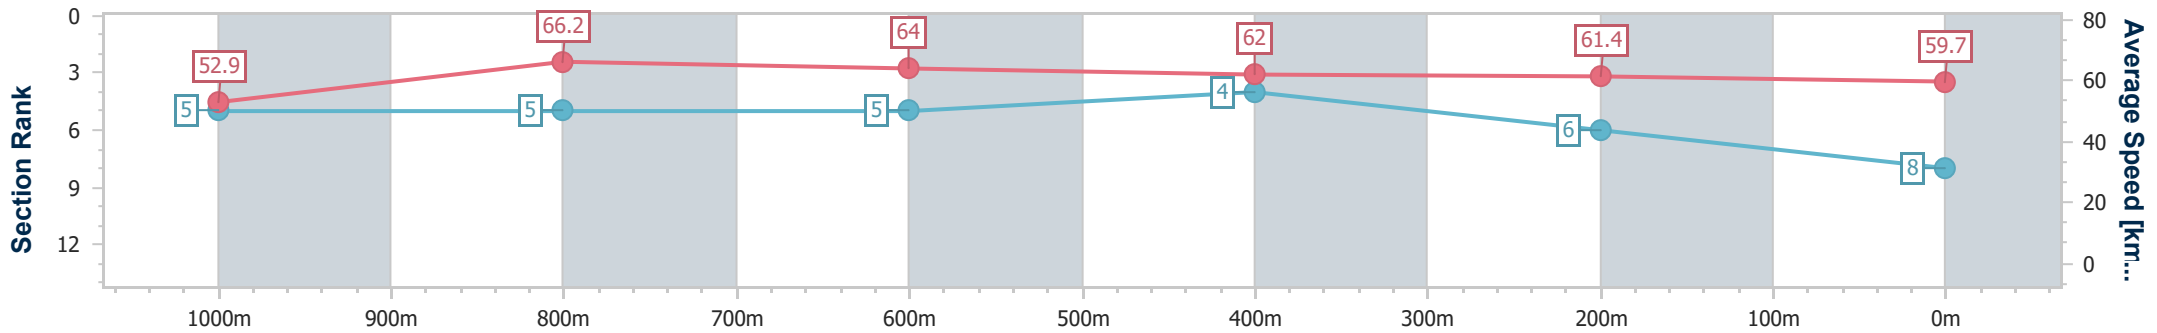

Horse/Jockey Name	Irish Maudie
Final Rank	8
Fastest Section Time (Section)	0:10.87 (1000m)
Top Speed [km/h] (Section)	68.0 (1000m)
Race State	Finished

Ipswich QLD Professional
Race 4: THE BARN FAMILY RESTAURANT QTIS Three-Years-Old Maiden Handicap - 1200m

03 November 2022 - 14:44

Track Rating: Good 4, Weather: Fine, Rail Position: +3m Entire Course

Section	Overall	1000m	800m	600m	400m	200m								
Section Times	1:11.27 [8] (0:13.62)	0:57.65 [5] (0:10.87)	0:46.78 [5] (0:11.30)	0:35.48 [5] (0:11.61)	0:23.87 [4] (0:11.80)	0:12.07 [6] (0:12.07)								
Average Speed [km/h]	52.9	66.2	64.0	62.0	61.4	59.7								
Top Speed [km/h]	66.1	68.0	65.2	63.8	63.8	60.9								
Avg. Dist. to Rail [m]	4.5	1.0	0.8	0.4	2.6	6.2								
Avg. Stride Freq. [Hz]	2.5	2.6	2.5	2.4	2.5	2.4								
Avg. Stride Length [m]	6.4	7.2	7.1	7.0	6.8	6.8								

- [ ] Ranking at each section and finish
- -.-.- No data available at this section
- NA No data available