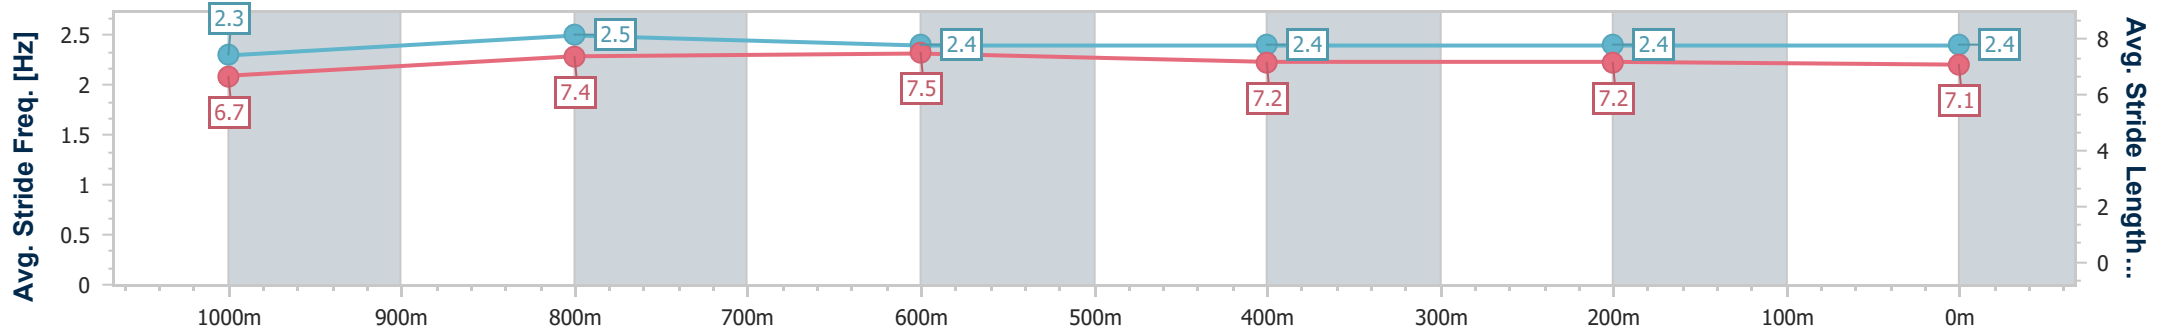

Horse/Jockey Name	Saturday Glory
Final Rank	9
Fastest Section Time (Section)	0:10.96 (1000m)
Top Speed [km/h] (Section)	67.7 (1000m)
Race State	Finished

Ipswich QLD Professional
Race 4: THE BARN FAMILY RESTAURANT QTIS Three-Years-Old Maiden Handicap - 1200m

03 November 2022 - 14:44

Track Rating: Good 4, Weather: Fine, Rail Position: +3m Entire Course

Section	Overall	1000m	800m	600m	400m	200m								
Section Times	1:11.53 [9] (0:14.28)	0:57.25 [11] (0:10.96)	0:46.29 [11] (0:11.15)	0:35.14 [12] (0:11.60)	0:23.54 [12] (0:11.79)	0:11.75 [12] (0:11.75)								
Average Speed [km/h]	50.5	65.8	64.7	62.1	61.4	61.4								
Top Speed [km/h]	63.8	67.7	67.0	63.0	63.1	62.8								
Avg. Dist. to Rail [m]	8.5	1.8	0.4	0.4	2.7	4.3								
Avg. Stride Freq. [Hz]	2.3	2.5	2.4	2.4	2.4	2.4								
Avg. Stride Length [m]	6.7	7.4	7.5	7.2	7.2	7.1								

- [ ] Ranking at each section and finish
- -.-.- No data available at this section
- NA No data available