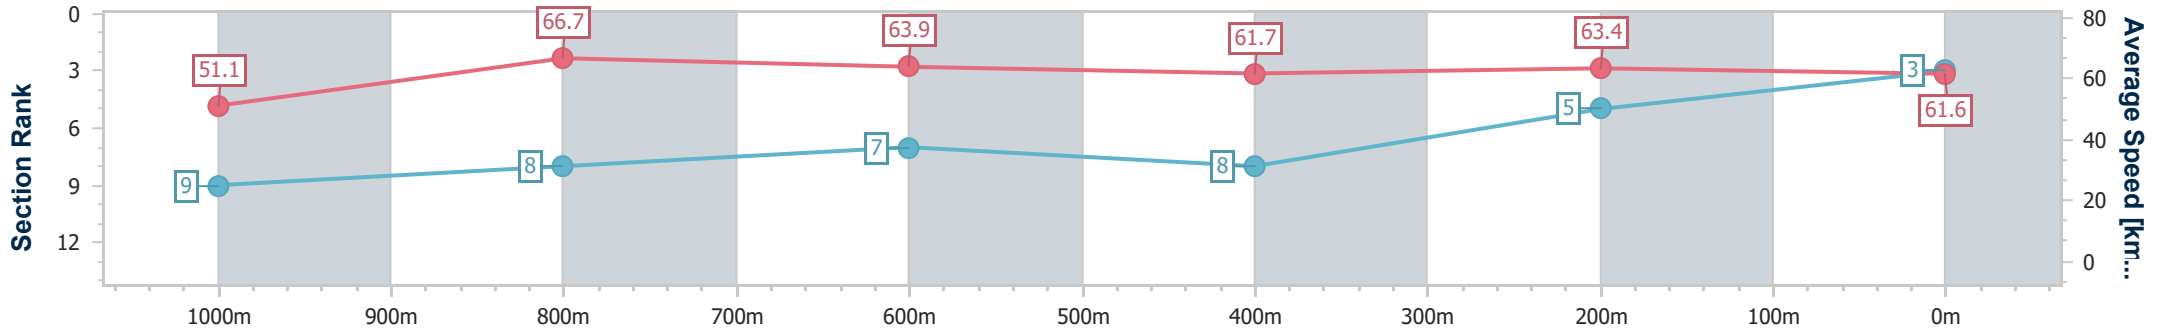

Horse/Jockey Name	Silver Pearl
Final Rank	3
Fastest Section Time (Section)	0:10.79 (1000m)
Top Speed [km/h] (Section)	67.7 (1000m)
Race State	Finished

Ipswich QLD Professional
Race 4: THE BARN FAMILY RESTAURANT QTIS Three-Years-
Old Maiden Handicap - 1200m

03 November 2022 - 14:44

Track Rating: Good 4, Weather: Fine, Rail Position: +3m Entire Course

Section	Overall	1000m	800m	600m	400m	200m									
Section Times	1:10.66 [3] (0:14.08)	0:56.58 [9] (0:10.79)	0:45.79 [8] (0:11.19)	0:34.60 [7] (0:11.56)	0:23.04 [8] (0:11.35)	0:11.69 [5] (0:11.69)									
Average Speed [km/h]	51.1	66.7	63.9	61.7	63.4	61.6									
Top Speed [km/h]	67.5	67.7	65.5	62.7	64.0	63.0									
Avg. Dist. to Rail [m]	4.0	0.6	2.0	1.8	1.9	4.4									
Avg. Stride Freq. [Hz]	2.4	2.4	2.3	2.3	2.4	2.3									
Avg. Stride Length [m]	6.6	7.8	7.7	7.6	7.5	7.3									

- [ ] Ranking at each section and finish
- -.-.- No data available at this section
- NA No data available