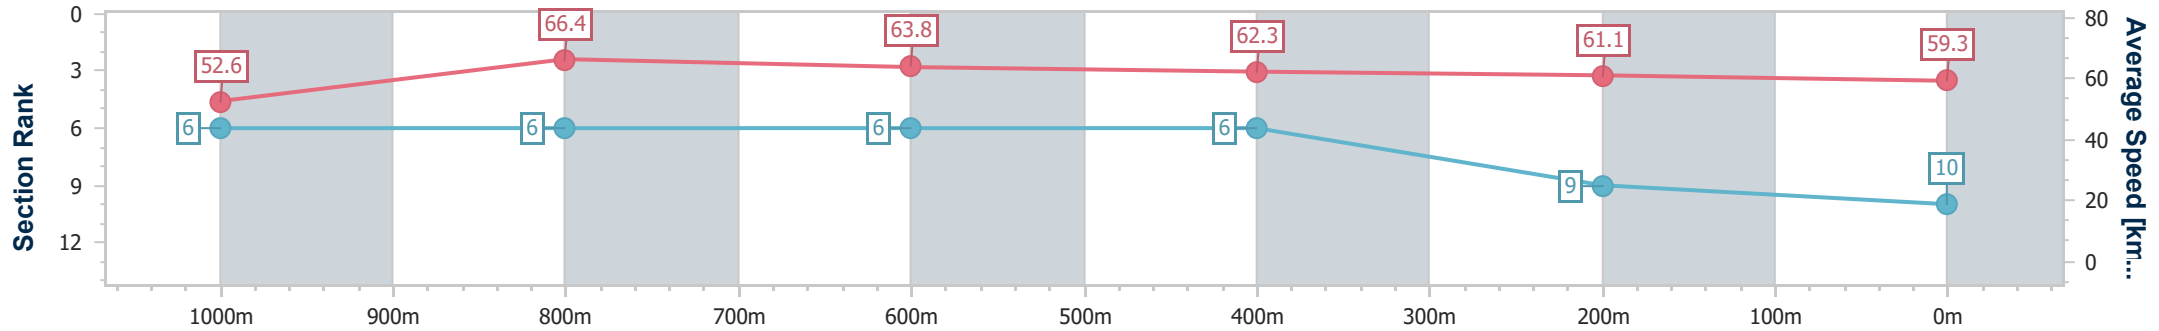

Horse/Jockey Name	King's Halo
Final Rank	10
Fastest Section Time (Section)	0:10.85 (1000m)
Top Speed [km/h] (Section)	67.6 (1000m)
Race State	Finished

Ipswich QLD Professional
Race 4: THE BARN FAMILY RESTAURANT QTIS Three-Years-Old Maiden Handicap - 1200m
03 November 2022 - 14:44
Track Rating: Good 4, Weather: Fine, Rail Position: +3m Entire Course

Section	Overall	1000m	800m	600m	400m	200m								
Section Times	1:11.59 [10] (0:13.71)	0:57.88 [6] (0:10.85)	0:47.03 [6] (0:11.32)	0:35.71 [6] (0:11.59)	0:24.12 [6] (0:11.97)	0:12.15 [9] (0:12.15)								
Average Speed [km/h]	52.6	66.4	63.8	62.3	61.1	59.3								
Top Speed [km/h]	67.3	67.6	65.2	63.0	63.1	60.3								
Avg. Dist. to Rail [m]	5.4	1.3	0.6	1.2	4.8	7.8								
Avg. Stride Freq. [Hz]	2.4	2.4	2.4	2.3	2.4	2.3								
Avg. Stride Length [m]	6.6	7.6	7.5	7.5	7.1	7.2								

- [ ] Ranking at each section and finish
- -.-.- No data available at this section
- NA No data available