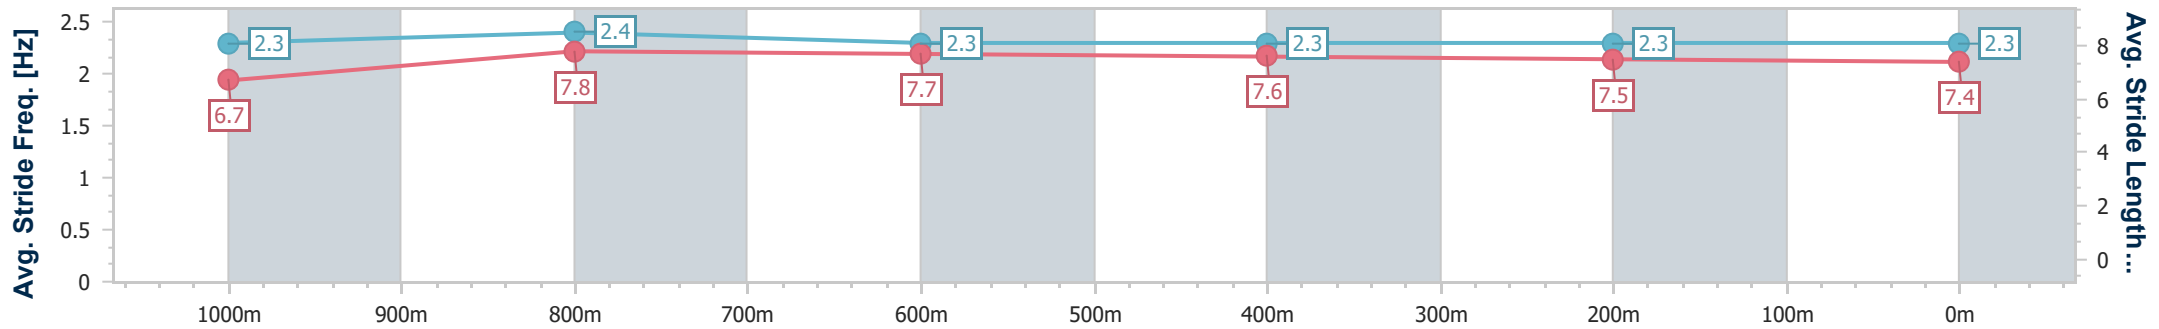

Horse/Jockey Name	Banana Slide
Final Rank	6
Fastest Section Time (Section)	0:10.86 (1000m)
Top Speed [km/h] (Section)	67.4 (1000m)
Race State	Finished

Ipswich QLD Professional
Race 4: THE BARN FAMILY RESTAURANT QTIS Three-Years-Old Maiden Handicap - 1200m
03 November 2022 - 14:44
Track Rating: Good 4, Weather: Fine, Rail Position: +3m Entire Course

Section	Overall	1000m	800m	600m	400m	200m								
Section Times	1:11.13 [6] (0:14.21)	0:56.92 [10] (0:10.86)	0:46.06 [10] (0:11.16)	0:34.90 [10] (0:11.58)	0:23.32 [11] (0:11.51)	0:11.81 [8] (0:11.81)								
Average Speed [km/h]	50.6	66.3	64.2	61.9	62.6	60.9								
Top Speed [km/h]	65.3	67.4	65.9	62.9	63.4	62.2								
Avg. Dist. to Rail [m]	6.8	1.0	1.2	1.1	1.0	1.7								
Avg. Stride Freq. [Hz]	2.3	2.4	2.3	2.3	2.3	2.3								
Avg. Stride Length [m]	6.7	7.8	7.7	7.6	7.5	7.4								

- [ ] Ranking at each section and finish
- -.-.- No data available at this section
- NA No data available