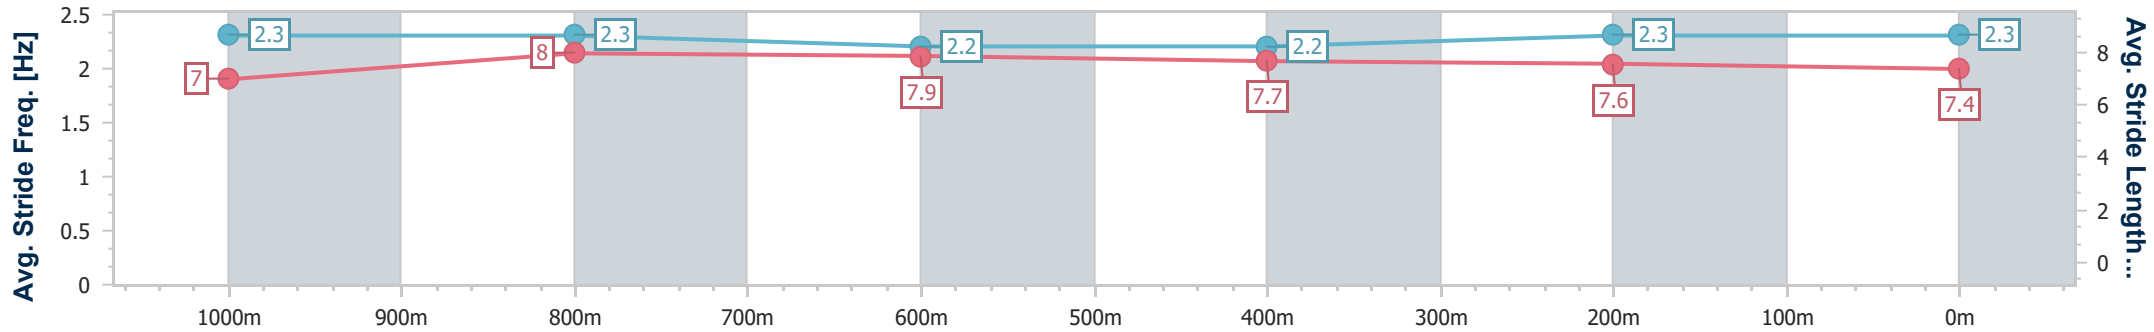

Horse/Jockey Name	Push Turbo
Final Rank	4
Fastest Section Time (Section)	0:10.83 (1000m)
Top Speed [km/h] (Section)	67.5 (1000m)
Race State	Finished

Ipswich QLD Professional
Race 4: THE BARN FAMILY RESTAURANT QTIS Three-Years-Old Maiden Handicap - 1200m
03 November 2022 - 14:44
Track Rating: Good 4, Weather: Fine, Rail Position: +3m Entire Course

Section	Overall	1000m	800m	600m	400m	200m								
Section Times	1:10.73 [4] (0:13.57)	0:57.16 [4] (0:10.83)	0:46.33 [4] (0:11.30)	0:35.03 [4] (0:11.60)	0:23.43 [3] (0:11.47)	0:11.96 [2] (0:11.96)								
Average Speed [km/h]	53.0	66.5	63.5	61.8	62.6	60.2								
Top Speed [km/h]	66.7	67.5	64.9	62.7	63.0	62.5								
Avg. Dist. to Rail [m]	2.4	0.3	0.8	0.9	0.7	1.7								
Avg. Stride Freq. [Hz]	2.3	2.3	2.2	2.2	2.3	2.3								
Avg. Stride Length [m]	7.0	8.0	7.9	7.7	7.6	7.4								

- [ ] Ranking at each section and finish
- -.-.- No data available at this section
- NA No data available