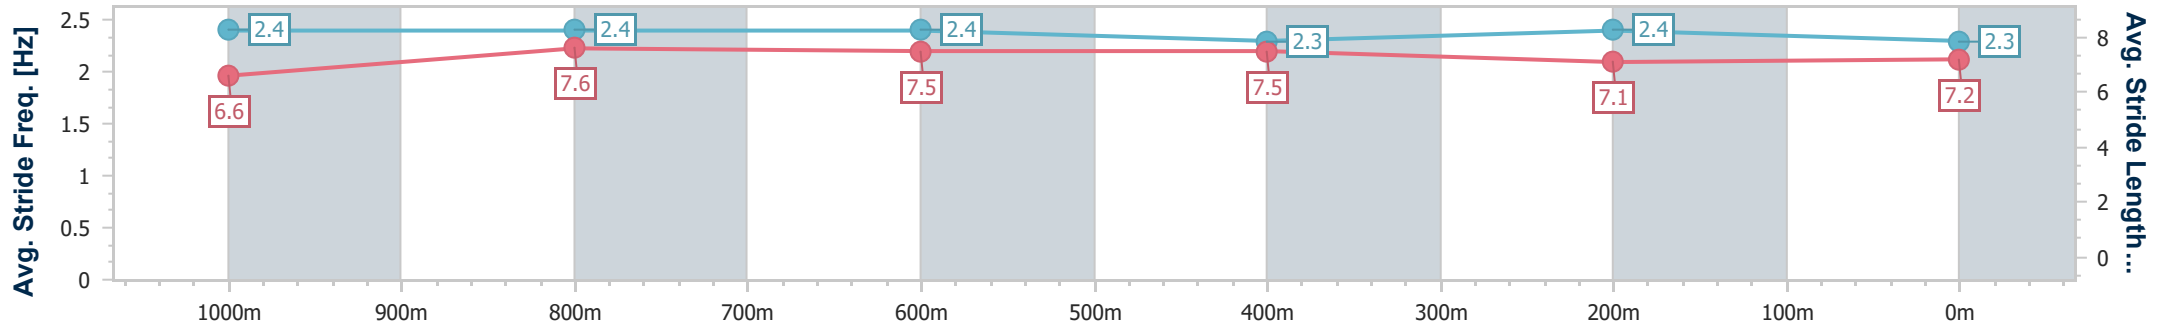

Horse/Jockey Name	King's Halo
Final Rank	10
Fastest Section Time (Section)	0:10.85 (1000m)
Top Speed [km/h] (Section)	67.6 (1000m)
Race State	Finished

Ipswich QLD Professional
Race 4: THE BARN FAMILY RESTAURANT QTIS Three-Years-Old Maiden Handicap - 1200m
03 November 2022 - 14:44
Track Rating: Good 4, Weather: Fine, Rail Position: +3m Entire Course

Section	Overall	1000m	800m	600m	400m	200m								
Section Times	1:11.59 [10] (0:13.71)	0:57.88 [6] (0:10.85)	0:47.03 [6] (0:11.32)	0:35.71 [6] (0:11.59)	0:24.12 [6] (0:11.97)	0:12.15 [9] (0:12.15)								
Average Speed [km/h]	52.6	66.4	63.8	62.3	61.1	59.3								
Top Speed [km/h]	67.3	67.6	65.2	63.0	63.1	60.3								
Avg. Dist. to Rail [m]	5.4	1.3	0.6	1.2	4.8	7.8								
Avg. Stride Freq. [Hz]	2.4	2.4	2.4	2.3	2.4	2.3								
Avg. Stride Length [m]	6.6	7.6	7.5	7.5	7.1	7.2								

- [ ] Ranking at each section and finish
- -.-.- No data available at this section
- NA No data available