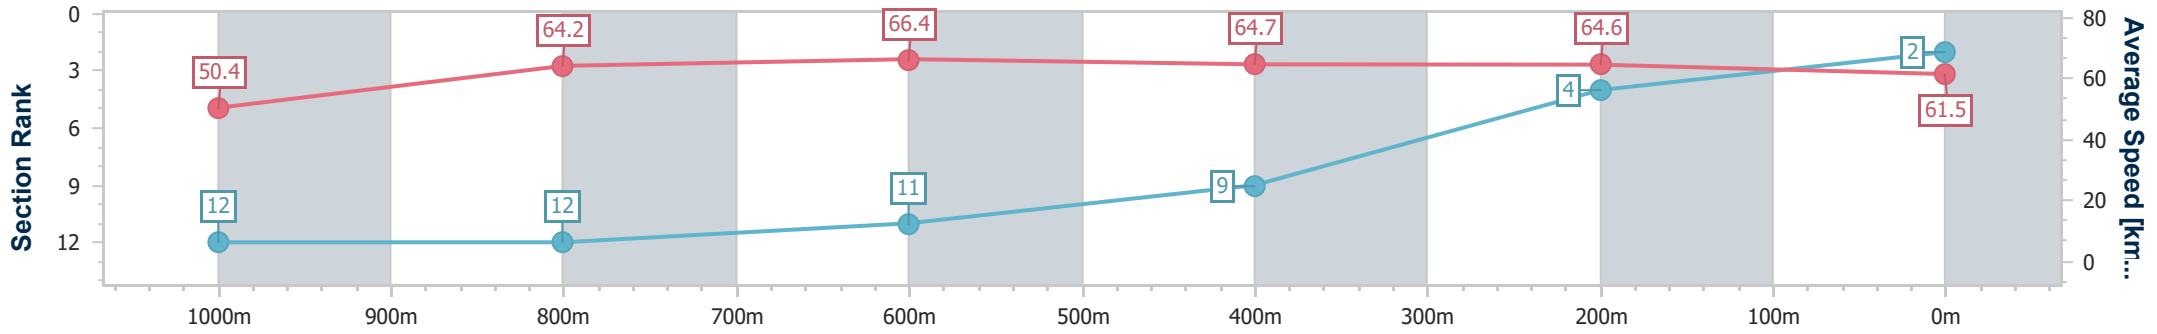

Horse/Jockey Name	Twyford
Final Rank	2
Fastest Section Time (Section)	0:10.86 (800m)
Top Speed [km/h] (Section)	68.1 (800m)
Race State	Finished

Ipswich QLD Professional
Race 4: THE BARN FAMILY RESTAURANT QTIS Three-Years-Old Maiden Handicap - 1200m
03 November 2022 - 14:44
Track Rating: Good 4, Weather: Fine, Rail Position: +3m Entire Course

Section	Overall	1000m	800m	600m	400m	200m								
Section Times	1:10.64 [2] (0:14.32)	0:56.32 [12] (0:11.20)	0:45.12 [12] (0:10.86)	0:34.26 [11] (0:11.24)	0:23.02 [9] (0:11.31)	0:11.71 [4] (0:11.71)								
Average Speed [km/h]	50.4	64.2	66.4	64.7	64.6	61.5								
Top Speed [km/h]	63.5	67.8	68.1	66.2	66.8	63.8								
Avg. Dist. to Rail [m]	3.3	0.3	0.5	2.2	4.5	5.0								
Avg. Stride Freq. [Hz]	2.3	2.4	2.4	2.4	2.4	2.3								
Avg. Stride Length [m]	6.6	7.6	7.8	7.6	7.6	7.4								

- [ ] Ranking at each section and finish
- -.-.- No data available at this section
- NA No data available