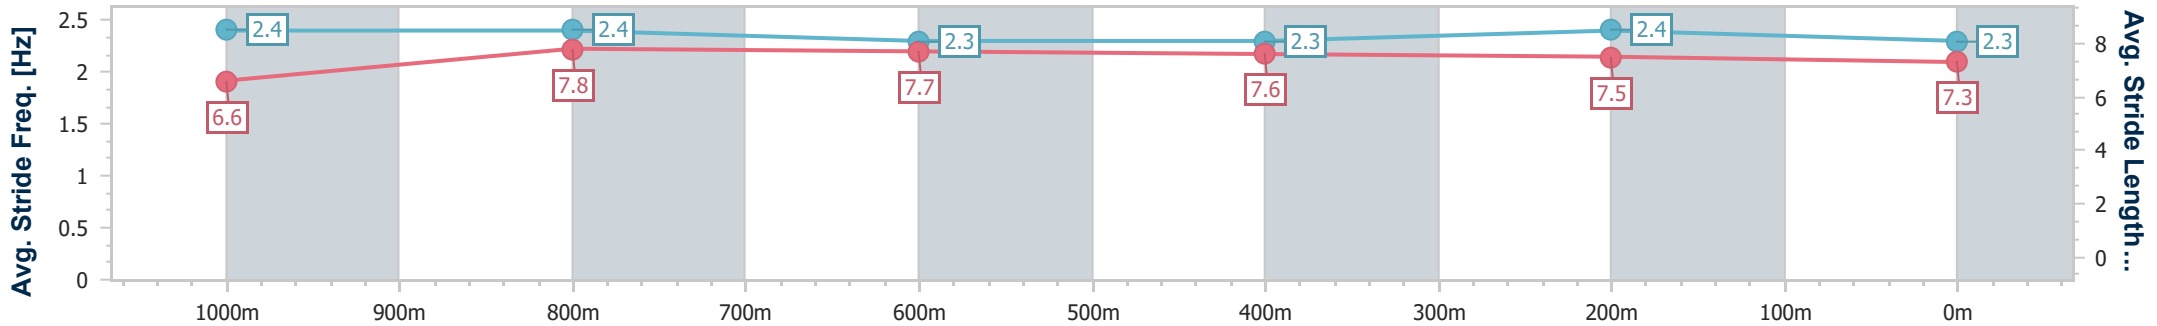

Horse/Jockey Name	Silver Pearl
Final Rank	3
Fastest Section Time (Section)	0:10.79 (1000m)
Top Speed [km/h] (Section)	67.7 (1000m)
Race State	Finished

Ipswich QLD Professional
Race 4: THE BARN FAMILY RESTAURANT QTIS Three-Years-
Old Maiden Handicap - 1200m

03 November 2022 - 14:44

Track Rating: Good 4, Weather: Fine, Rail Position: +3m Entire Course

Section	Overall	1000m	800m	600m	400m	200m									
Section Times	1:10.66 [3] (0:14.08)	0:56.58 [9] (0:10.79)	0:45.79 [8] (0:11.19)	0:34.60 [7] (0:11.56)	0:23.04 [8] (0:11.35)	0:11.69 [5] (0:11.69)									
Average Speed [km/h]	51.1	66.7	63.9	61.7	63.4	61.6									
Top Speed [km/h]	67.5	67.7	65.5	62.7	64.0	63.0									
Avg. Dist. to Rail [m]	4.0	0.6	2.0	1.8	1.9	4.4									
Avg. Stride Freq. [Hz]	2.4	2.4	2.3	2.3	2.4	2.3									
Avg. Stride Length [m]	6.6	7.8	7.7	7.6	7.5	7.3									

- [ ] Ranking at each section and finish
- -.-.- No data available at this section
- NA No data available