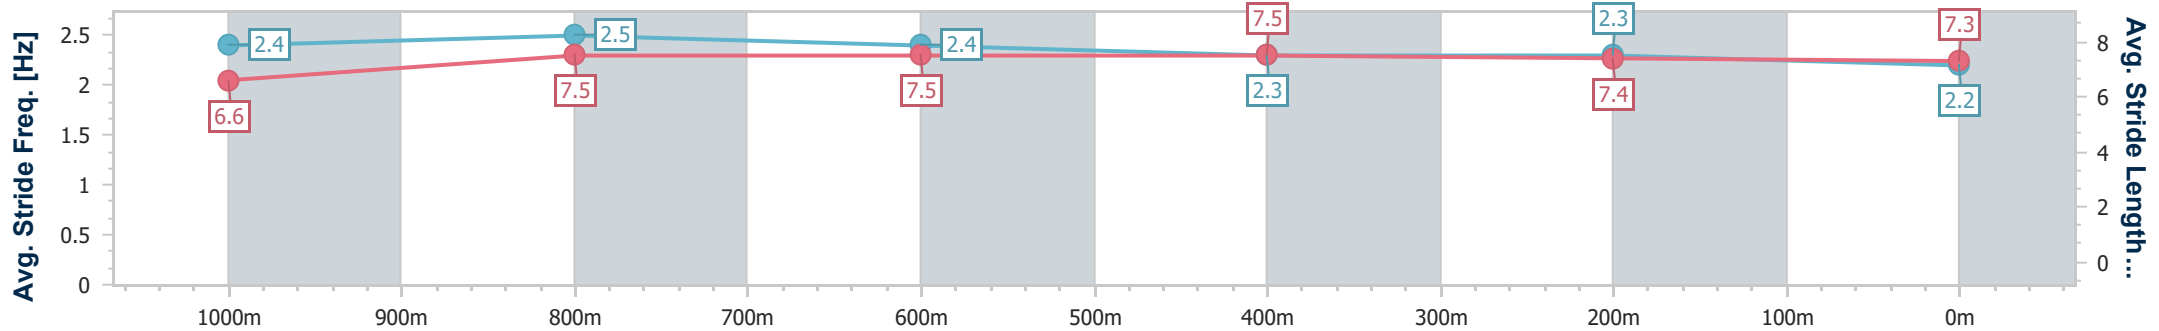

Horse/Jockey Name	Mama's Man
Final Rank	12
Fastest Section Time (Section)	0:10.92 (1000m)
Top Speed [km/h] (Section)	67.6 (1000m)
Race State	Finished

Ipswich QLD Professional
Race 4: THE BARN FAMILY RESTAURANT QTIS Three-Years-Old Maiden Handicap - 1200m
03 November 2022 - 14:44
Track Rating: Good 4, Weather: Fine, Rail Position: +3m Entire Course

Section	Overall	1000m	800m	600m	400m	200m								
Section Times	1:11.75 [12] (0:13.81)	0:57.94 [7] (0:10.92)	0:47.02 [7] (0:11.41)	0:35.61 [8] (0:11.70)	0:23.91 [10] (0:11.76)	0:12.15 [11] (0:12.15)								
Average Speed [km/h]	52.2	66.1	63.4	61.5	61.6	59.3								
Top Speed [km/h]	65.0	67.6	64.7	63.7	63.3	59.9								
Avg. Dist. to Rail [m]	7.5	2.2	0.8	0.4	2.1	1.7								
Avg. Stride Freq. [Hz]	2.4	2.5	2.4	2.3	2.3	2.2								
Avg. Stride Length [m]	6.6	7.5	7.5	7.5	7.4	7.3								

- [ ] Ranking at each section and finish
- -.-.- No data available at this section
- NA No data available