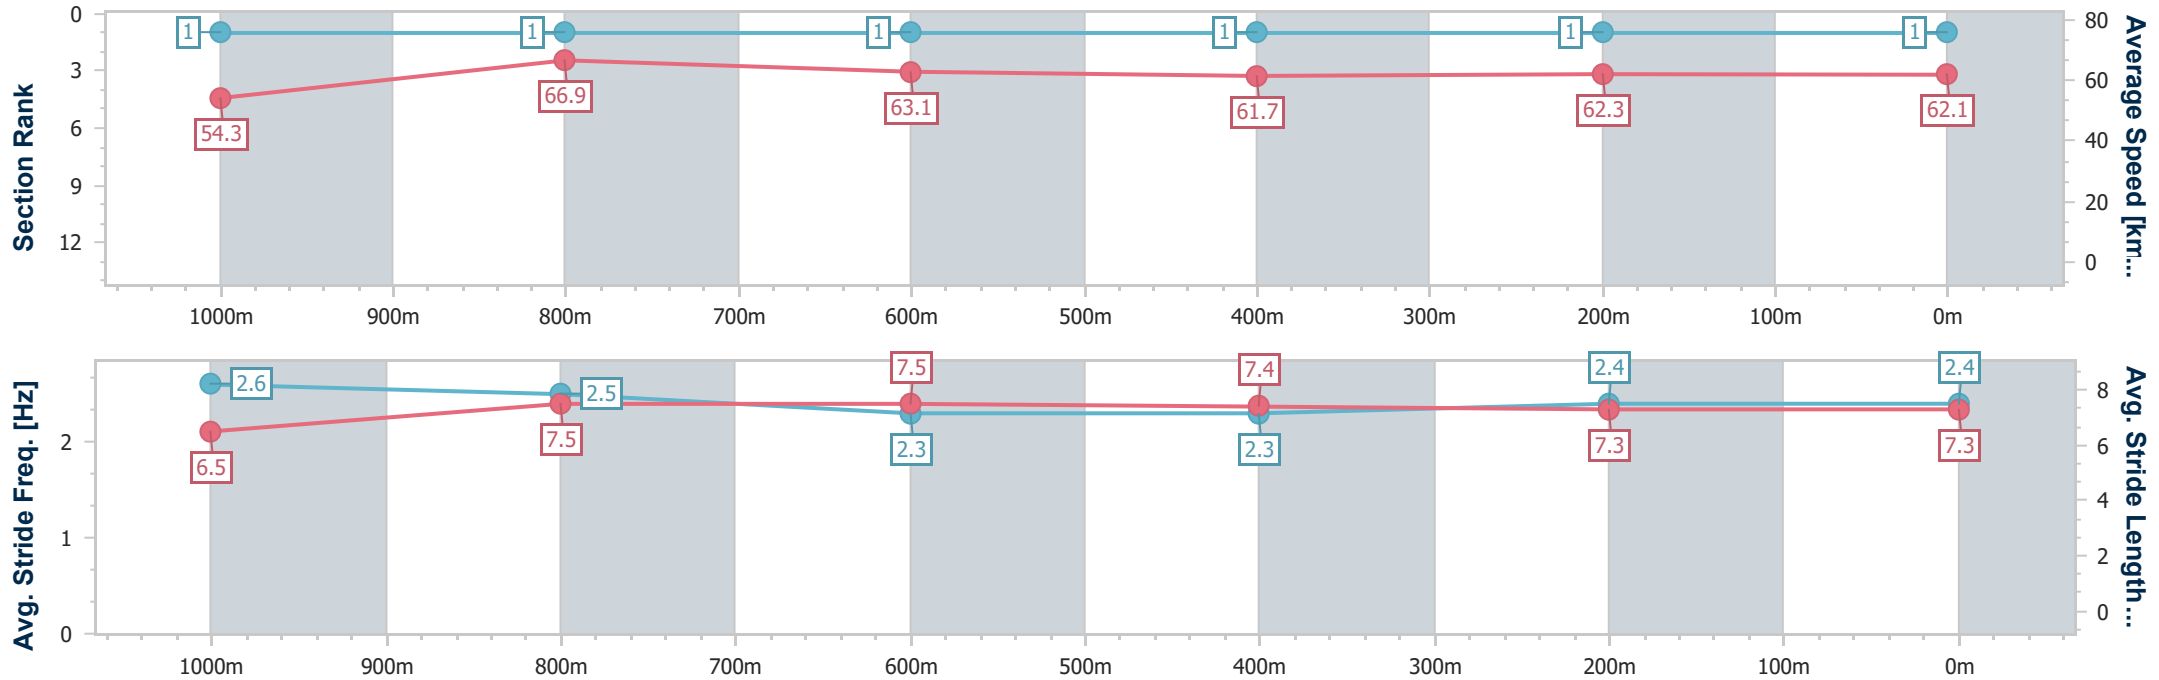

Horse/Jockey Name	Secret Memo
Final Rank	1
Fastest Section Time (Section)	0:10.73 (1000m)
Top Speed [km/h] (Section)	68.9 (1000m)
Race State	Finished

Ipswich QLD Professional
Race 4: THE BARN FAMILY RESTAURANT QTIS Three-Years-
Old Maiden Handicap - 1200m

03 November 2022 - 14:44

Track Rating: Good 4, Weather: Fine, Rail Position: +3m Entire Course

Section	Overall	1000m	800m	600m	400m	200m							
Section Times	1:10.16 [1] (0:13.28)	0:56.88 [1] (0:10.73)	0:46.15 [1] (0:11.36)	0:34.79 [1] (0:11.64)	0:23.15 [1] (0:11.54)	0:11.61 [1] (0:11.61)							
Average Speed [km/h]	54.3	66.9	63.1	61.7	62.3	62.1							
Top Speed [km/h]	68.1	68.9	64.7	62.7	63.0	64.5							
Avg. Dist. to Rail [m]	6.0	1.4	1.0	0.5	0.5	0.5							
Avg. Stride Freq. [Hz]	2.6	2.5	2.3	2.3	2.4	2.4							
Avg. Stride Length [m]	6.5	7.5	7.5	7.4	7.3	7.3							

- [ ] Ranking at each section and finish
- -.-.- No data available at this section
- NA No data available