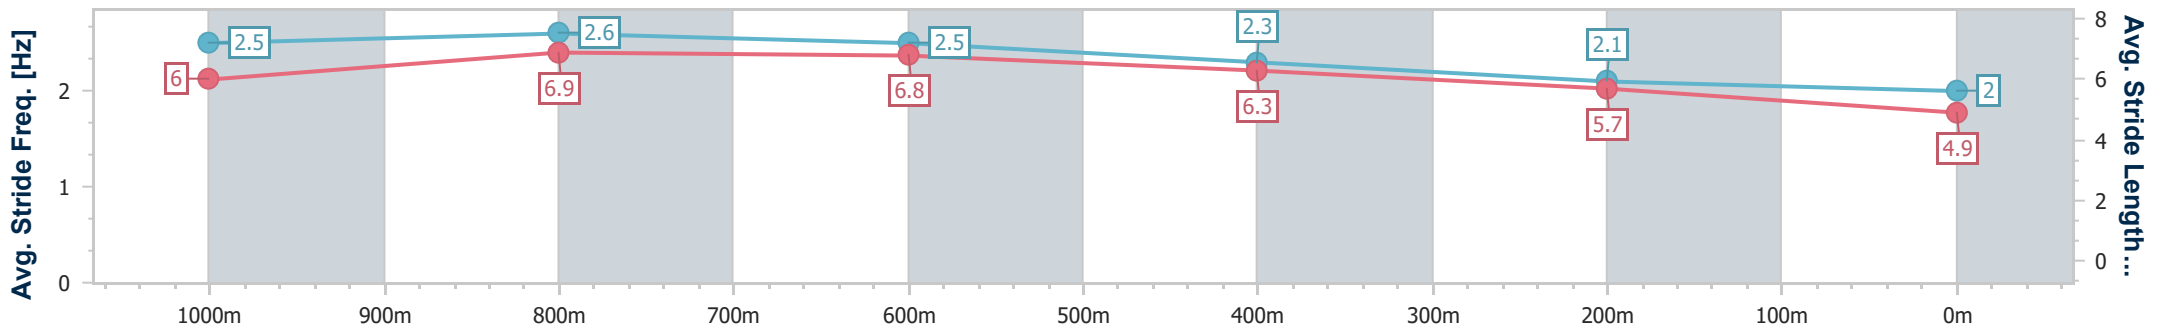

Horse/Jockey Name	Blue Merle
Final Rank	13
Fastest Section Time (Section)	0:11.13 (1000m)
Top Speed [km/h] (Section)	66.5 (1000m)
Race State	Finished

Ipswich QLD Professional
Race 4: THE BARN FAMILY RESTAURANT QTIS Three-Years-
Old Maiden Handicap - 1200m

03 November 2022 - 14:44

Track Rating: Good 4, Weather: Fine, Rail Position: +3m Entire Course

Section	Overall	1000m	800m	600m	400m	200m								
Section Times	1:29.03 [13] (0:14.63)	1:14.40 [13] (0:11.13)	1:03.27 [13] (0:11.65)	0:51.62 [13] (0:14.12)	0:37.50 [13] (0:16.76)	0:20.74 [13] (0:20.74)								
Average Speed [km/h]	49.3	64.8	62.2	51.7	43.7	34.7								
Top Speed [km/h]	64.6	66.5	66.0	55.4	47.7	39.1								
Avg. Dist. to Rail [m]	8.1	1.1	1.9	3.9	5.9	10.5								
Avg. Stride Freq. [Hz]	2.5	2.6	2.5	2.3	2.1	2.0								
Avg. Stride Length [m]	6.0	6.9	6.8	6.3	5.7	4.9								

- [ ] Ranking at each section and finish
- -.-.- No data available at this section
- NA No data available