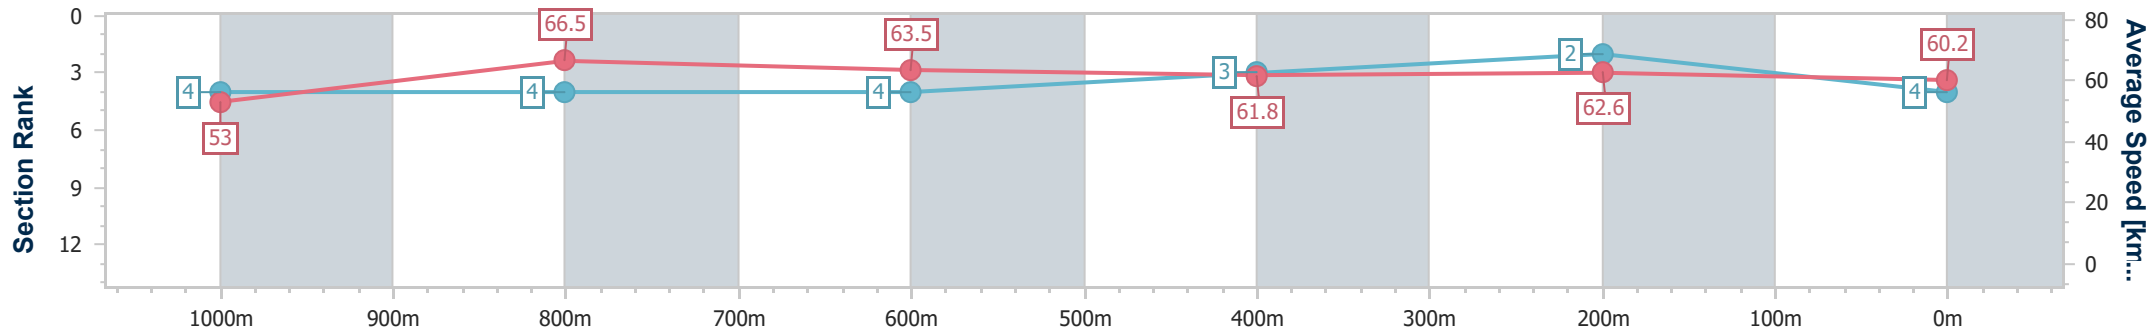

Horse/Jockey Name	Push Turbo
Final Rank	4
Fastest Section Time (Section)	0:10.83 (1000m)
Top Speed [km/h] (Section)	67.5 (1000m)
Race State	Finished

Ipswich QLD Professional
Race 4: THE BARN FAMILY RESTAURANT QTIS Three-Years-Old Maiden Handicap - 1200m
03 November 2022 - 14:44
Track Rating: Good 4, Weather: Fine, Rail Position: +3m Entire Course

Section	Overall	1000m	800m	600m	400m	200m								
Section Times	1:10.73 [4] (0:13.57)	0:57.16 [4] (0:10.83)	0:46.33 [4] (0:11.30)	0:35.03 [4] (0:11.60)	0:23.43 [3] (0:11.47)	0:11.96 [2] (0:11.96)								
Average Speed [km/h]	53.0	66.5	63.5	61.8	62.6	60.2								
Top Speed [km/h]	66.7	67.5	64.9	62.7	63.0	62.5								
Avg. Dist. to Rail [m]	2.4	0.3	0.8	0.9	0.7	1.7								
Avg. Stride Freq. [Hz]	2.3	2.3	2.2	2.2	2.3	2.3								
Avg. Stride Length [m]	7.0	8.0	7.9	7.7	7.6	7.4								

- [ ] Ranking at each section and finish
- -.-.- No data available at this section
- NA No data available