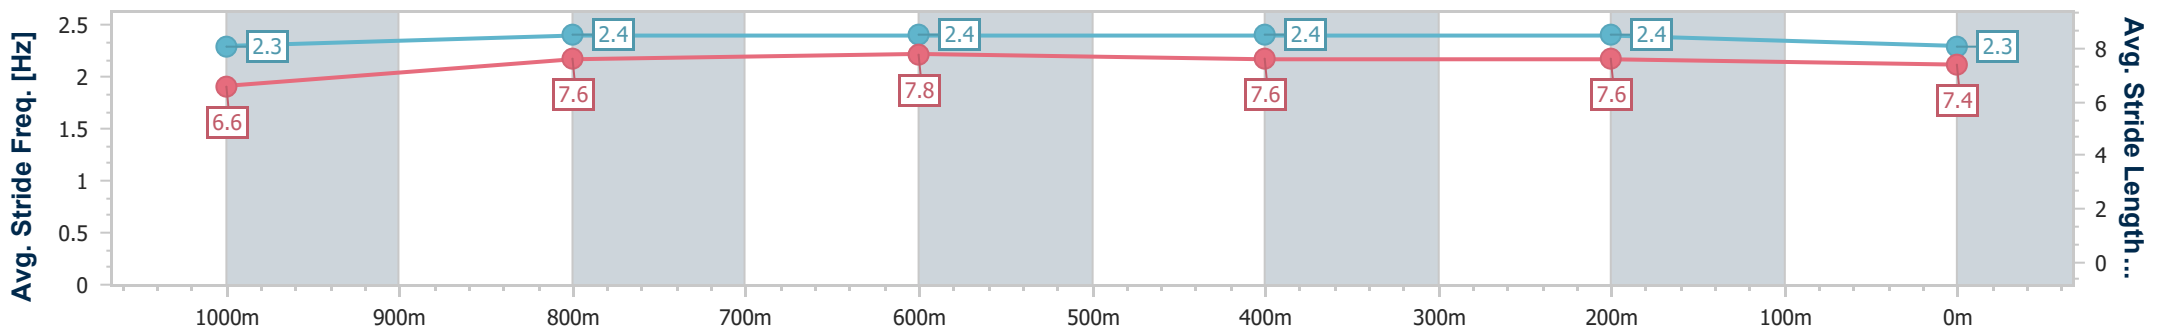

Horse/Jockey Name	Twyford
Final Rank	2
Fastest Section Time (Section)	0:10.86 (800m)
Top Speed [km/h] (Section)	68.1 (800m)
Race State	Finished

Ipswich QLD Professional
Race 4: THE BARN FAMILY RESTAURANT QTIS Three-Years-Old Maiden Handicap - 1200m
03 November 2022 - 14:44
Track Rating: Good 4, Weather: Fine, Rail Position: +3m Entire Course

Section	Overall	1000m	800m	600m	400m	200m								
Section Times	1:10.64 [2] (0:14.32)	0:56.32 [12] (0:11.20)	0:45.12 [12] (0:10.86)	0:34.26 [11] (0:11.24)	0:23.02 [9] (0:11.31)	0:11.71 [4] (0:11.71)								
Average Speed [km/h]	50.4	64.2	66.4	64.7	64.6	61.5								
Top Speed [km/h]	63.5	67.8	68.1	66.2	66.8	63.8								
Avg. Dist. to Rail [m]	3.3	0.3	0.5	2.2	4.5	5.0								
Avg. Stride Freq. [Hz]	2.3	2.4	2.4	2.4	2.4	2.3								
Avg. Stride Length [m]	6.6	7.6	7.8	7.6	7.6	7.4								

- [ ] Ranking at each section and finish
- -.-.- No data available at this section
- NA No data available