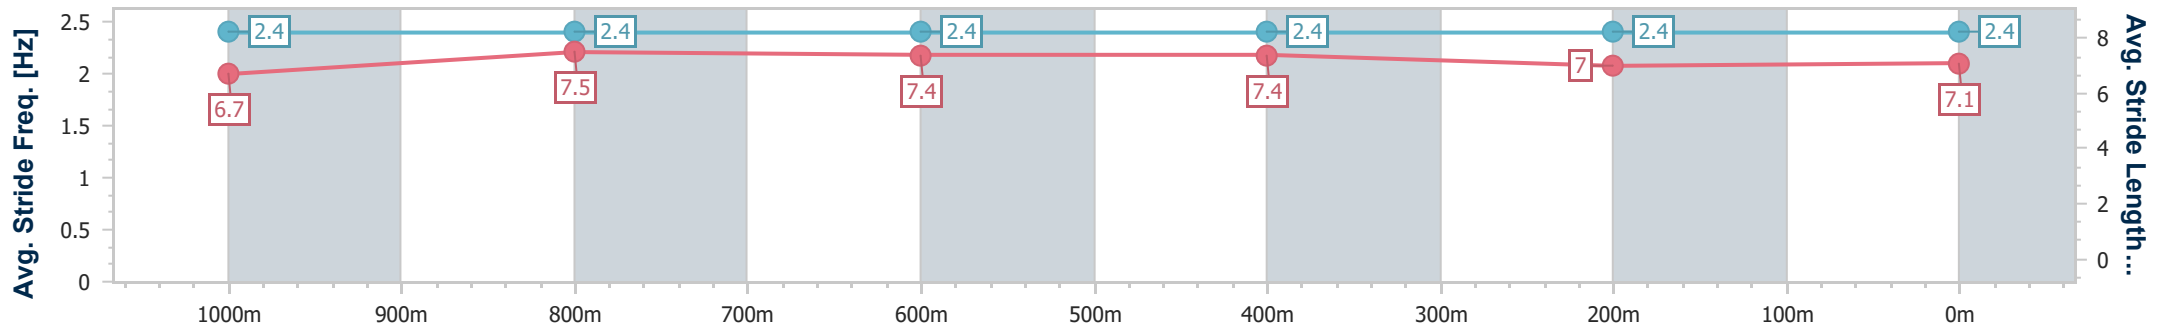

Horse/Jockey Name	Jukebox Glow
Final Rank	5
Fastest Section Time (Section)	0:10.91 (1000m)
Top Speed [km/h] (Section)	67.9 (1000m)
Race State	Finished

Ipswich QLD Professional
Race 4: THE BARN FAMILY RESTAURANT QTIS Three-Years-Old Maiden Handicap - 1200m
03 November 2022 - 14:44
Track Rating: Good 4, Weather: Fine, Rail Position: +3m Entire Course

Section	Overall	1000m	800m	600m	400m	200m
Section Times	1:11.08 [5] (0:13.97)	0:57.11 [8] (0:10.91)	0:46.20 [9] (0:11.29)	0:34.91 [9] (0:11.40)	0:23.51 [7] (0:11.90)	0:11.61 [10] (0:11.61)
Average Speed [km/h]	51.7	65.9	63.9	63.5	61.4	61.9
Top Speed [km/h]	66.3	67.9	66.5	64.7	64.7	62.9
Avg. Dist. to Rail [m]	9.0	0.6	0.4	0.8	4.8	8.4
Avg. Stride Freq. [Hz]	2.4	2.4	2.4	2.4	2.4	2.4
Avg. Stride Length [m]	6.7	7.5	7.4	7.4	7.0	7.1

- [ ] Ranking at each section and finish
- -.-.- No data available at this section
- NA No data available