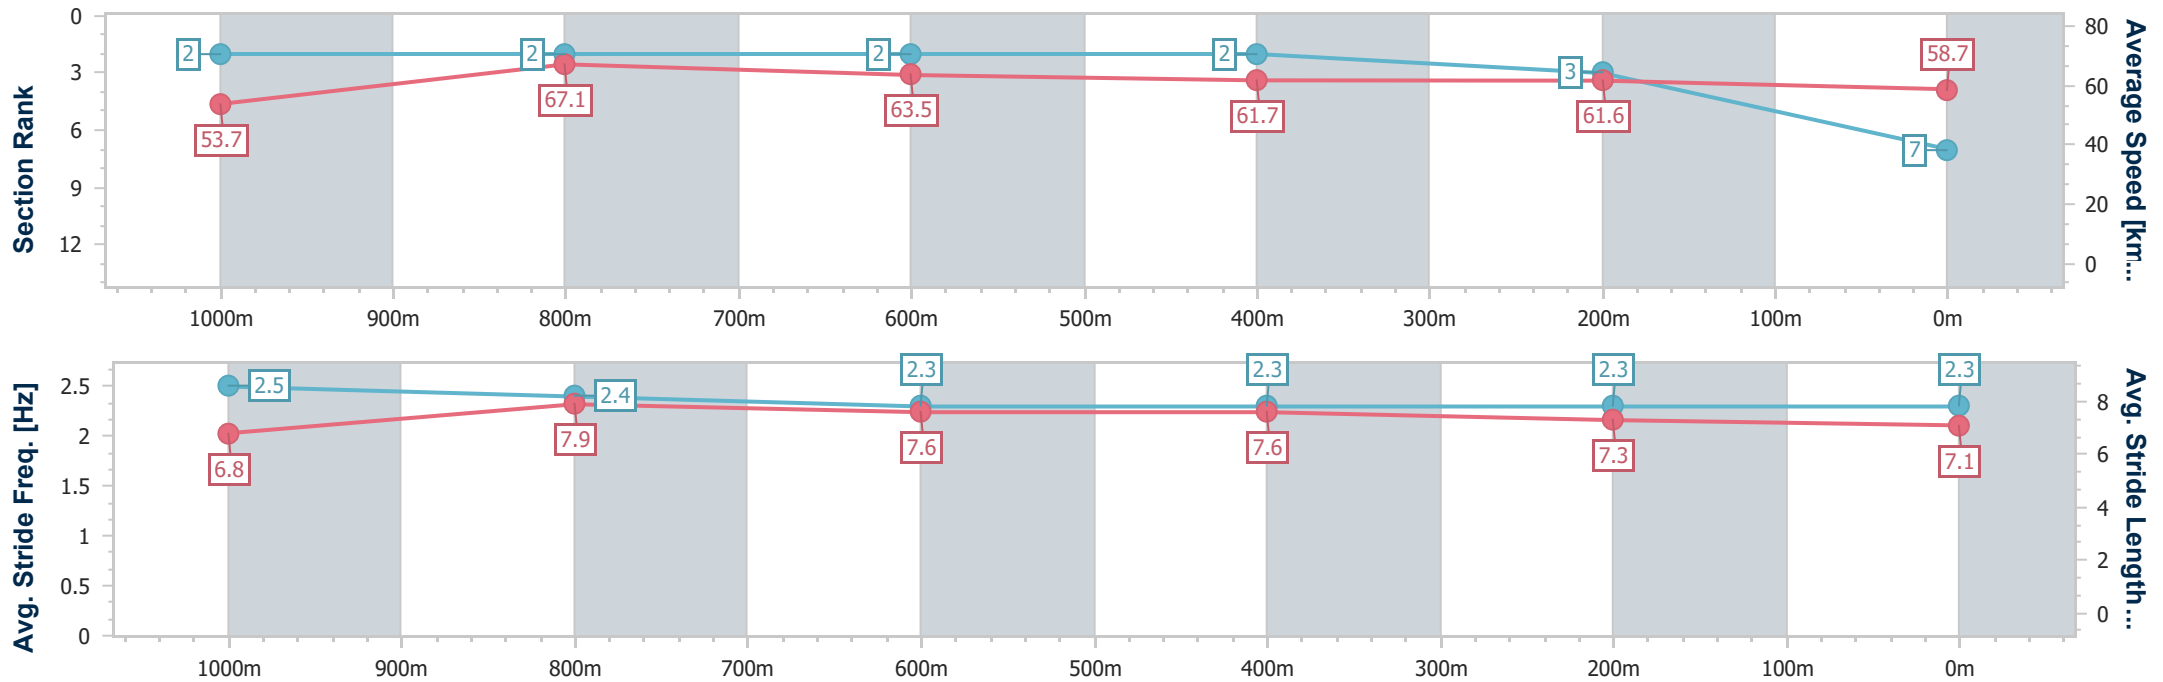

Horse/Jockey Name	Forebears
Final Rank	7
Fastest Section Time (Section)	0:10.75 (1000m)
Top Speed [km/h] (Section)	69.9 (1000m)
Race State	Finished

Ipswich QLD Professional
Race 4: THE BARN FAMILY RESTAURANT QTIS Three-Years-
Old Maiden Handicap - 1200m

03 November 2022 - 14:44

Track Rating: Good 4, Weather: Fine, Rail Position: +3m Entire Course

Section	Overall	1000m	800m	600m	400m	200m								
Section Times	1:11.23 [7] (0:13.43)	0:57.80 [2] (0:10.75)	0:47.05 [2] (0:11.38)	0:35.67 [2] (0:11.69)	0:23.98 [2] (0:11.71)	0:12.27 [3] (0:12.27)								
Average Speed [km/h]	53.7	67.1	63.5	61.7	61.6	58.7								
Top Speed [km/h]	68.9	69.9	65.1	62.9	62.3	61.4								
Avg. Dist. to Rail [m]	8.9	1.1	0.5	0.9	1.5	3.2								
Avg. Stride Freq. [Hz]	2.5	2.4	2.3	2.3	2.3	2.3								
Avg. Stride Length [m]	6.8	7.9	7.6	7.6	7.3	7.1								

- [ ] Ranking at each section and finish
- -.-.- No data available at this section
- NA No data available