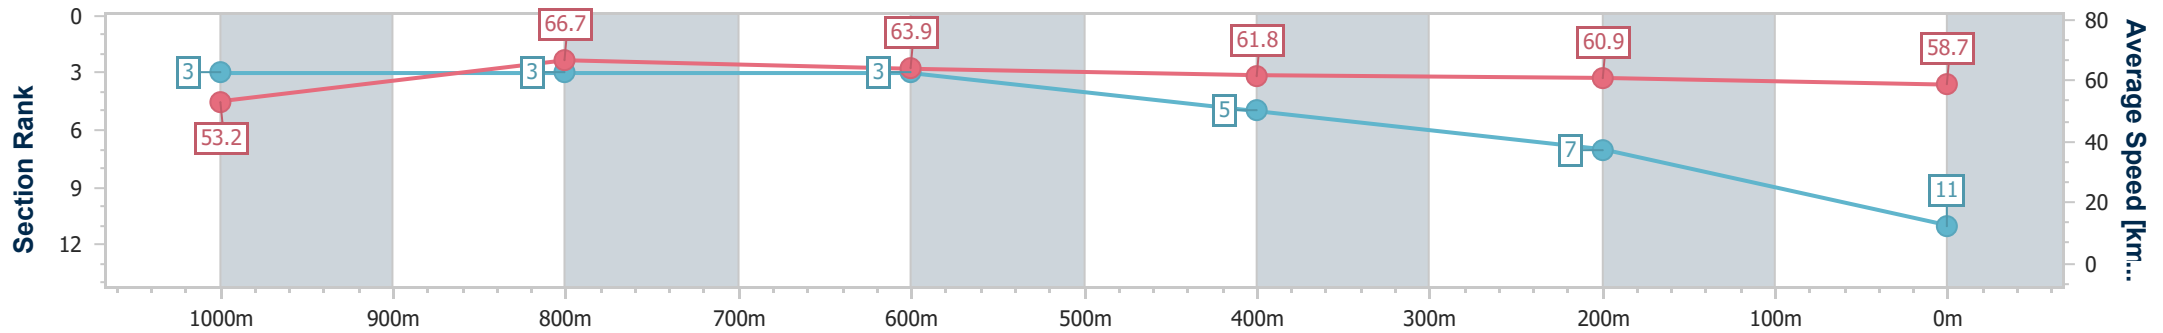

Horse/Jockey Name	Shadyvale Storm
Final Rank	11
Fastest Section Time (Section)	0:10.85 (1000m)
Top Speed [km/h] (Section)	67.8 (1000m)
Race State	Finished

Ipswich QLD Professional
Race 4: THE BARN FAMILY RESTAURANT QTIS Three-Years-
Old Maiden Handicap - 1200m

03 November 2022 - 14:44

Track Rating: Good 4, Weather: Fine, Rail Position: +3m Entire Course

Section	Overall	1000m	800m	600m	400m	200m							
Section Times	1:11.60 [11] (0:13.55)	0:58.05 [3] (0:10.85)	0:47.20 [3] (0:11.29)	0:35.91 [3] (0:11.71)	0:24.20 [5] (0:11.93)	0:12.27 [7] (0:12.27)							
Average Speed [km/h]	53.2	66.7	63.9	61.8	60.9	58.7							
Top Speed [km/h]	66.5	67.8	65.9	63.6	62.7	59.7							
Avg. Dist. to Rail [m]	11.7	2.8	0.7	0.9	3.5	6.8							
Avg. Stride Freq. [Hz]	2.5	2.5	2.4	2.4	2.4	2.3							
Avg. Stride Length [m]	6.7	7.5	7.3	7.2	7.0	7.0							

- [ ] Ranking at each section and finish
- -.-.- No data available at this section
- NA No data available