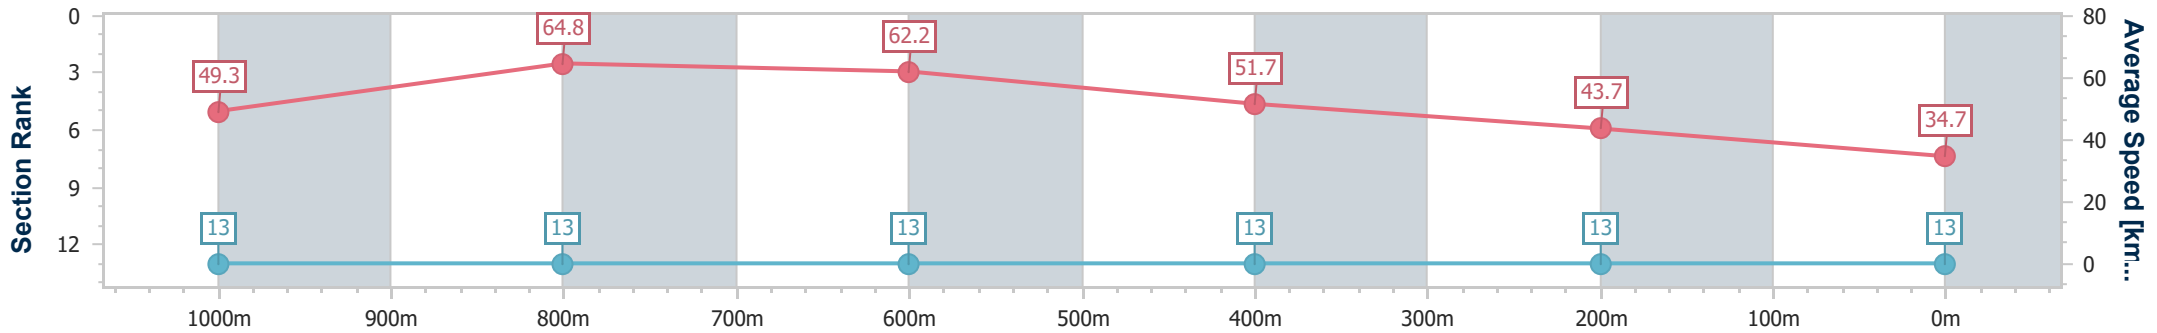

Horse/Jockey Name	Blue Merle
Final Rank	13
Fastest Section Time (Section)	0:11.13 (1000m)
Top Speed [km/h] (Section)	66.5 (1000m)
Race State	Finished

Ipswich QLD Professional
Race 4: THE BARN FAMILY RESTAURANT QTIS Three-Years-
Old Maiden Handicap - 1200m

03 November 2022 - 14:44

Track Rating: Good 4, Weather: Fine, Rail Position: +3m Entire Course

Section	Overall	1000m	800m	600m	400m	200m								
Section Times	1:29.03 [13] (0:14.63)	1:14.40 [13] (0:11.13)	1:03.27 [13] (0:11.65)	0:51.62 [13] (0:14.12)	0:37.50 [13] (0:16.76)	0:20.74 [13] (0:20.74)								
Average Speed [km/h]	49.3	64.8	62.2	51.7	43.7	34.7								
Top Speed [km/h]	64.6	66.5	66.0	55.4	47.7	39.1								
Avg. Dist. to Rail [m]	8.1	1.1	1.9	3.9	5.9	10.5								
Avg. Stride Freq. [Hz]	2.5	2.6	2.5	2.3	2.1	2.0								
Avg. Stride Length [m]	6.0	6.9	6.8	6.3	5.7	4.9								

- [ ] Ranking at each section and finish
- -.-.- No data available at this section
- NA No data available