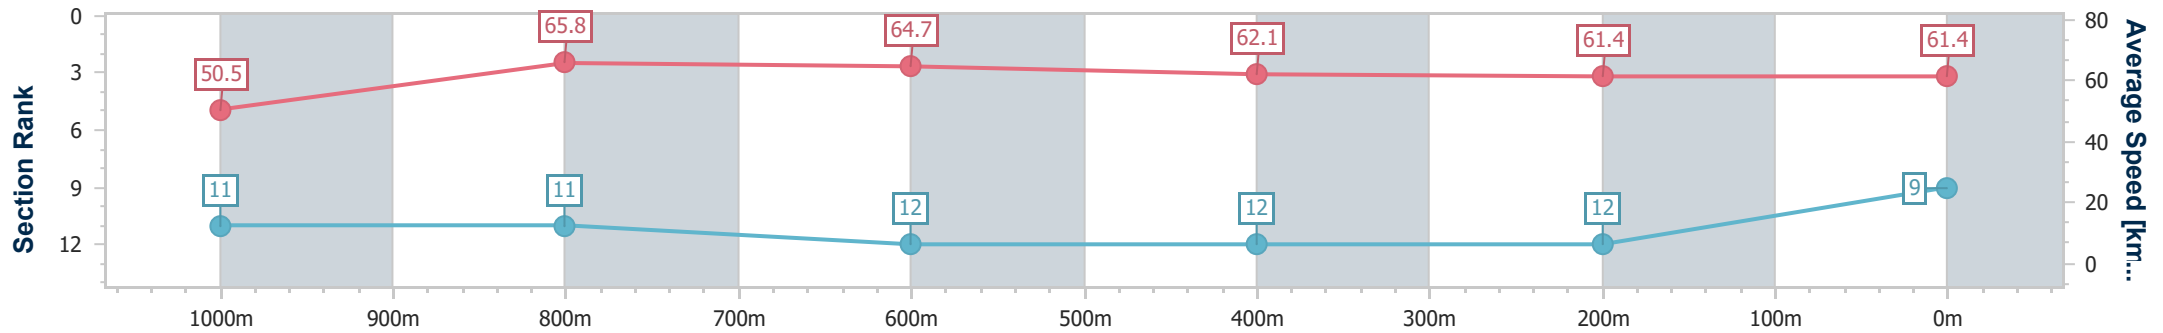

Horse/Jockey Name	Saturday Glory
Final Rank	9
Fastest Section Time (Section)	0:10.96 (1000m)
Top Speed [km/h] (Section)	67.7 (1000m)
Race State	Finished

Ipswich QLD Professional
Race 4: THE BARN FAMILY RESTAURANT QTIS Three-Years-Old Maiden Handicap - 1200m

03 November 2022 - 14:44

Track Rating: Good 4, Weather: Fine, Rail Position: +3m Entire Course

Section	Overall	1000m	800m	600m	400m	200m								
Section Times	1:11.53 [9] (0:14.28)	0:57.25 [11] (0:10.96)	0:46.29 [11] (0:11.15)	0:35.14 [12] (0:11.60)	0:23.54 [12] (0:11.79)	0:11.75 [12] (0:11.75)								
Average Speed [km/h]	50.5	65.8	64.7	62.1	61.4	61.4								
Top Speed [km/h]	63.8	67.7	67.0	63.0	63.1	62.8								
Avg. Dist. to Rail [m]	8.5	1.8	0.4	0.4	2.7	4.3								
Avg. Stride Freq. [Hz]	2.3	2.5	2.4	2.4	2.4	2.4								
Avg. Stride Length [m]	6.7	7.4	7.5	7.2	7.2	7.1								

- [ ] Ranking at each section and finish
- -.-.- No data available at this section
- NA No data available