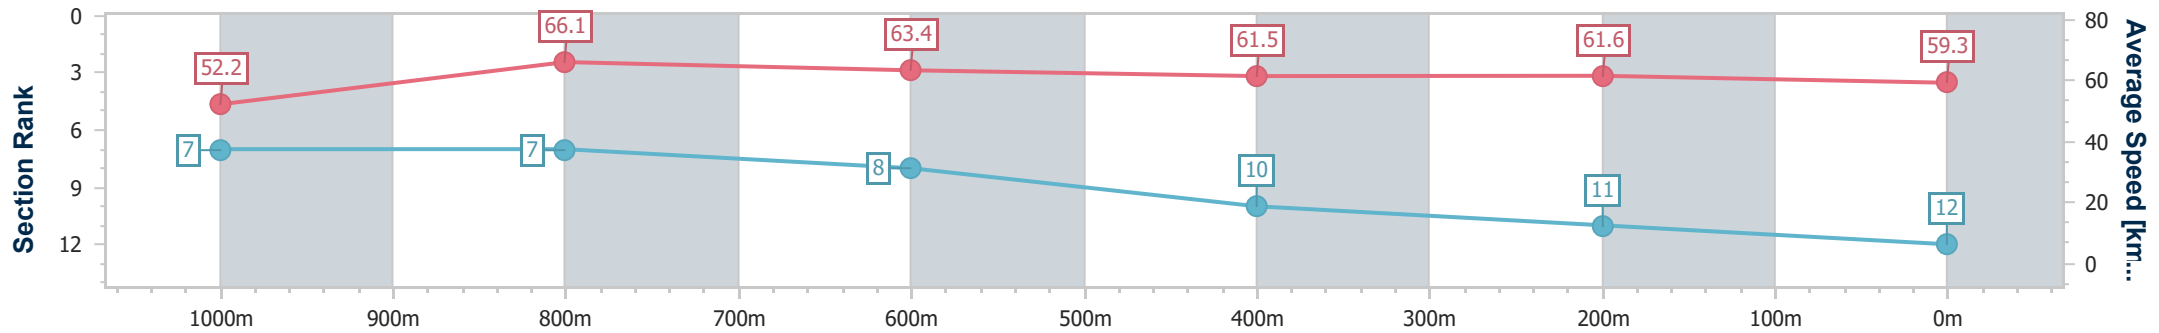

Horse/Jockey Name	Mama's Man
Final Rank	12
Fastest Section Time (Section)	0:10.92 (1000m)
Top Speed [km/h] (Section)	67.6 (1000m)
Race State	Finished

Ipswich QLD Professional
Race 4: THE BARN FAMILY RESTAURANT QTIS Three-Years-Old Maiden Handicap - 1200m
03 November 2022 - 14:44
Track Rating: Good 4, Weather: Fine, Rail Position: +3m Entire Course

Section	Overall	1000m	800m	600m	400m	200m								
Section Times	1:11.75 [12] (0:13.81)	0:57.94 [7] (0:10.92)	0:47.02 [7] (0:11.41)	0:35.61 [8] (0:11.70)	0:23.91 [10] (0:11.76)	0:12.15 [11] (0:12.15)								
Average Speed [km/h]	52.2	66.1	63.4	61.5	61.6	59.3								
Top Speed [km/h]	65.0	67.6	64.7	63.7	63.3	59.9								
Avg. Dist. to Rail [m]	7.5	2.2	0.8	0.4	2.1	1.7								
Avg. Stride Freq. [Hz]	2.4	2.5	2.4	2.3	2.3	2.2								
Avg. Stride Length [m]	6.6	7.5	7.5	7.5	7.4	7.3								

- [ ] Ranking at each section and finish
- -.-.- No data available at this section
- NA No data available