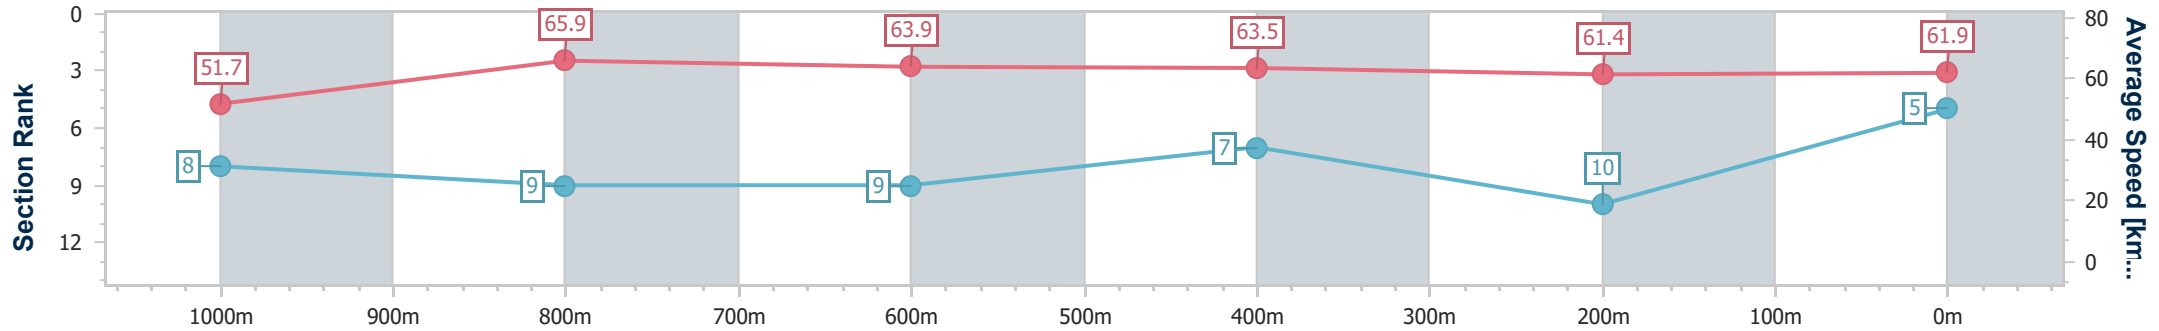

Horse/Jockey Name	Jukebox Glow
Final Rank	5
Fastest Section Time (Section)	0:10.91 (1000m)
Top Speed [km/h] (Section)	67.9 (1000m)
Race State	Finished

Ipswich QLD Professional
Race 4: THE BARN FAMILY RESTAURANT QTIS Three-Years-Old Maiden Handicap - 1200m
03 November 2022 - 14:44
Track Rating: Good 4, Weather: Fine, Rail Position: +3m Entire Course

Section	Overall	1000m	800m	600m	400m	200m
Section Times	1:11.08 [5] (0:13.97)	0:57.11 [8] (0:10.91)	0:46.20 [9] (0:11.29)	0:34.91 [9] (0:11.40)	0:23.51 [7] (0:11.90)	0:11.61 [10] (0:11.61)
Average Speed [km/h]	51.7	65.9	63.9	63.5	61.4	61.9
Top Speed [km/h]	66.3	67.9	66.5	64.7	64.7	62.9
Avg. Dist. to Rail [m]	9.0	0.6	0.4	0.8	4.8	8.4
Avg. Stride Freq. [Hz]	2.4	2.4	2.4	2.4	2.4	2.4
Avg. Stride Length [m]	6.7	7.5	7.4	7.4	7.0	7.1

- [ ] Ranking at each section and finish
- -.-.- No data available at this section
- NA No data available