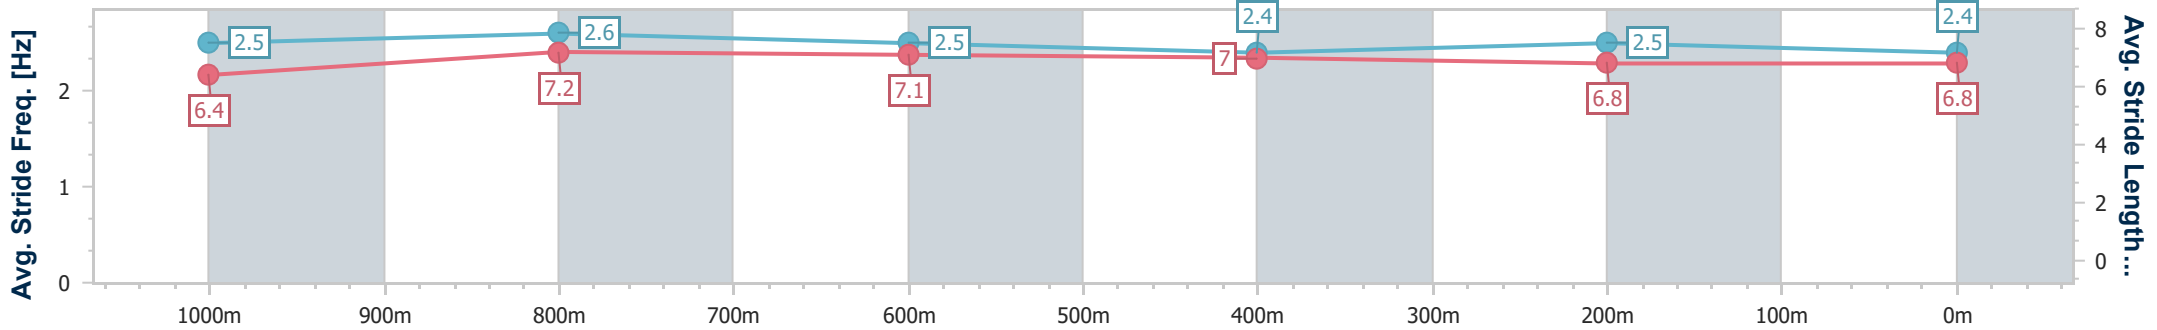

Horse/Jockey Name	Irish Maudie
Final Rank	8
Fastest Section Time (Section)	0:10.87 (1000m)
Top Speed [km/h] (Section)	68.0 (1000m)
Race State	Finished

Ipswich QLD Professional
Race 4: THE BARN FAMILY RESTAURANT QTIS Three-Years-Old Maiden Handicap - 1200m

03 November 2022 - 14:44

Track Rating: Good 4, Weather: Fine, Rail Position: +3m Entire Course

Section	Overall	1000m	800m	600m	400m	200m								
Section Times	1:11.27 [8] (0:13.62)	0:57.65 [5] (0:10.87)	0:46.78 [5] (0:11.30)	0:35.48 [5] (0:11.61)	0:23.87 [4] (0:11.80)	0:12.07 [6] (0:12.07)								
Average Speed [km/h]	52.9	66.2	64.0	62.0	61.4	59.7								
Top Speed [km/h]	66.1	68.0	65.2	63.8	63.8	60.9								
Avg. Dist. to Rail [m]	4.5	1.0	0.8	0.4	2.6	6.2								
Avg. Stride Freq. [Hz]	2.5	2.6	2.5	2.4	2.5	2.4								
Avg. Stride Length [m]	6.4	7.2	7.1	7.0	6.8	6.8								

- [ ] Ranking at each section and finish
- -.-.- No data available at this section
- NA No data available