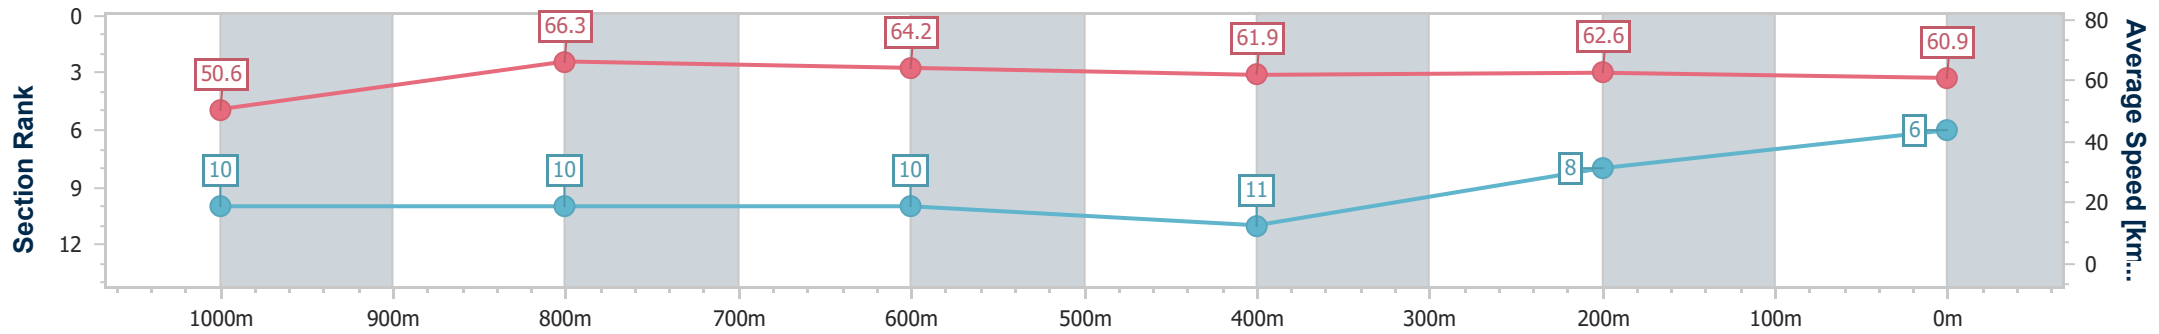

Horse/Jockey Name	Banana Slide
Final Rank	6
Fastest Section Time (Section)	0:10.86 (1000m)
Top Speed [km/h] (Section)	67.4 (1000m)
Race State	Finished

Ipswich QLD Professional
Race 4: THE BARN FAMILY RESTAURANT QTIS Three-Years-Old Maiden Handicap - 1200m
03 November 2022 - 14:44
Track Rating: Good 4, Weather: Fine, Rail Position: +3m Entire Course

Section	Overall	1000m	800m	600m	400m	200m								
Section Times	1:11.13 [6] (0:14.21)	0:56.92 [10] (0:10.86)	0:46.06 [10] (0:11.16)	0:34.90 [10] (0:11.58)	0:23.32 [11] (0:11.51)	0:11.81 [8] (0:11.81)								
Average Speed [km/h]	50.6	66.3	64.2	61.9	62.6	60.9								
Top Speed [km/h]	65.3	67.4	65.9	62.9	63.4	62.2								
Avg. Dist. to Rail [m]	6.8	1.0	1.2	1.1	1.0	1.7								
Avg. Stride Freq. [Hz]	2.3	2.4	2.3	2.3	2.3	2.3								
Avg. Stride Length [m]	6.7	7.8	7.7	7.6	7.5	7.4								

- [ ] Ranking at each section and finish
- -.-.- No data available at this section
- NA No data available