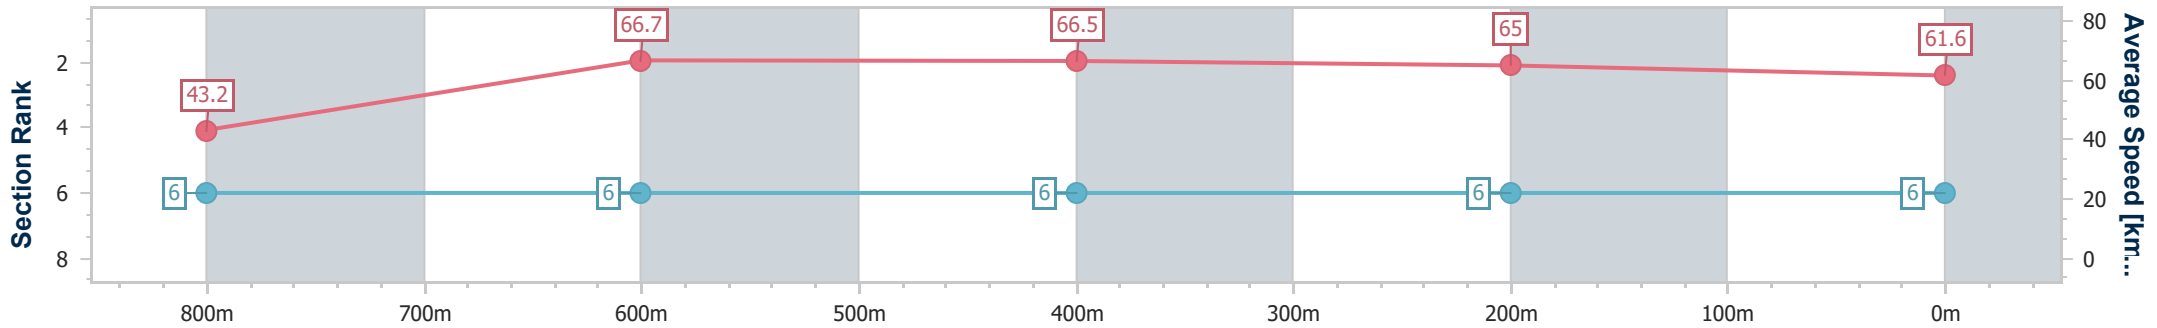

Toowoomba QLD Professional
Race 4: SHERRIN RENTALS BENCHMARK 70 Handicap - 870m

05 November 2022 - 19:20
Track Rating: Good 4, Weather: Fine, Rail Position: True Entire Course.

Section	Overall	800m	600m	400m	200m
Section Times	0:50.05 [5] (0:05.76)	0:44.29 [4] (0:10.76)	0:33.53 [3] (0:10.72)	0:22.81 [3] (0:11.11)	0:11.70 [3] (0:11.70)
Average Speed [km/h]	43.9	66.9	66.5	64.7	61.5
Top Speed [km/h]	62.2	68.7	68.6	66.5	62.8
Avg. Dist. to Rail [m]	1.8	0.8	1.7	1.3	2.3
Avg. Stride Freq. [Hz]	2.4	2.7	2.6	2.6	2.4
Avg. Stride Length [m]	5.2	7.0	7.1	7.1	7.0

- [] Ranking at each section and finish
- .-.- No data available at this section
- NA No data available

Horse/Jockey Name	Loveson
Final Rank	6
Fastest Section Time (Section)	0:05.89 (Overall)
Top Speed [km/h] (Section)	70.0 (800m)
Race State	Finished

Toowoomba QLD Professional
 Race 4: SHERRIN RENTALS BENCHMARK 70 Handicap - 870m

05 November 2022 - 19:20
 Track Rating: Good 4, Weather: Fine, Rail Position: True Entire Course.

Section	Overall	800m	600m	400m	200m
Section Times	0:50.34 [6] (0:05.89)	0:44.45 [6] (0:10.81)	0:33.64 [6] (0:10.87)	0:22.77 [6] (0:11.11)	0:11.66 [6] (0:11.66)
Average Speed [km/h]	43.2	66.7	66.5	65.0	61.6
Top Speed [km/h]	61.1	70.0	68.9	66.4	64.7
Avg. Dist. to Rail [m]	3.9	1.6	0.8	1.5	3.7
Avg. Stride Freq. [Hz]	2.1	2.6	2.6	2.6	2.5
Avg. Stride Length [m]	5.8	7.2	7.2	7.1	7.0

- [] Ranking at each section and finish
- .-.- No data available at this section
- NA No data available