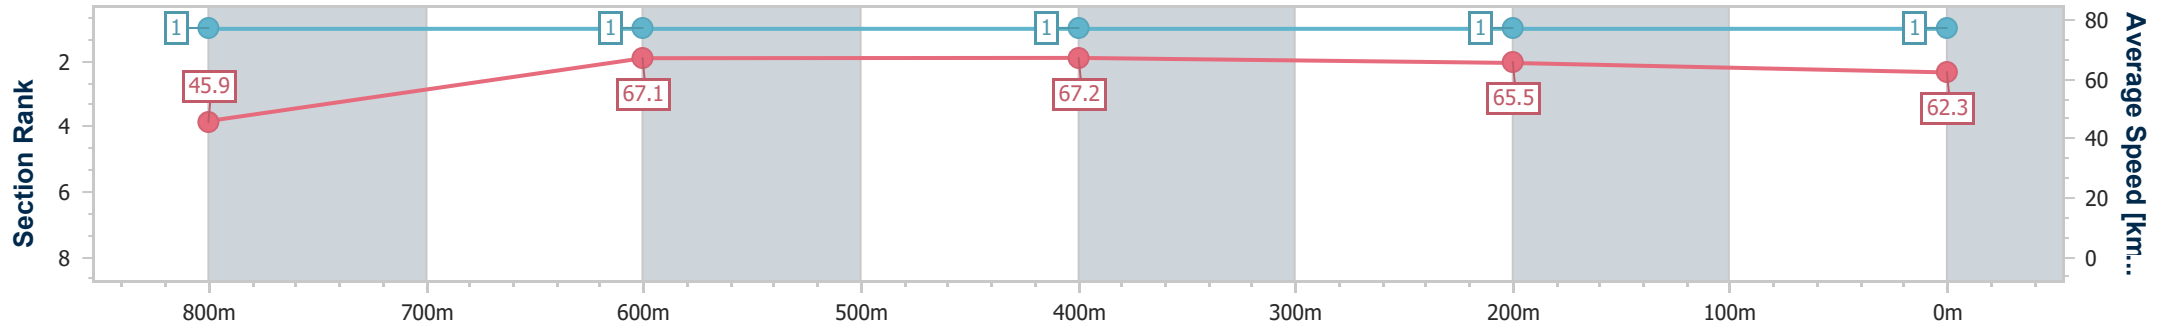

05 November 2022 - 19:20
Track Rating: Good 4, Weather: Fine, Rail Position: True Entire Course.

Section	Overall	800m	600m	400m	200m
Section Times	0:49.43 [1] (0:05.47)	0:43.96 [1] (0:10.72)	0:33.24 [1] (0:10.70)	0:22.54 [1] (0:11.01)	0:11.53 [1] (0:11.53)
Average Speed [km/h]	45.9	67.1	67.2	65.5	62.3
Top Speed [km/h]	60.4	69.8	69.5	67.4	64.3
Avg. Dist. to Rail [m]	1.0	0.6	0.2	0.8	1.1
Avg. Stride Freq. [Hz]	2.3	2.7	2.6	2.6	2.5
Avg. Stride Length [m]	5.7	7.0	7.2	7.1	7.0