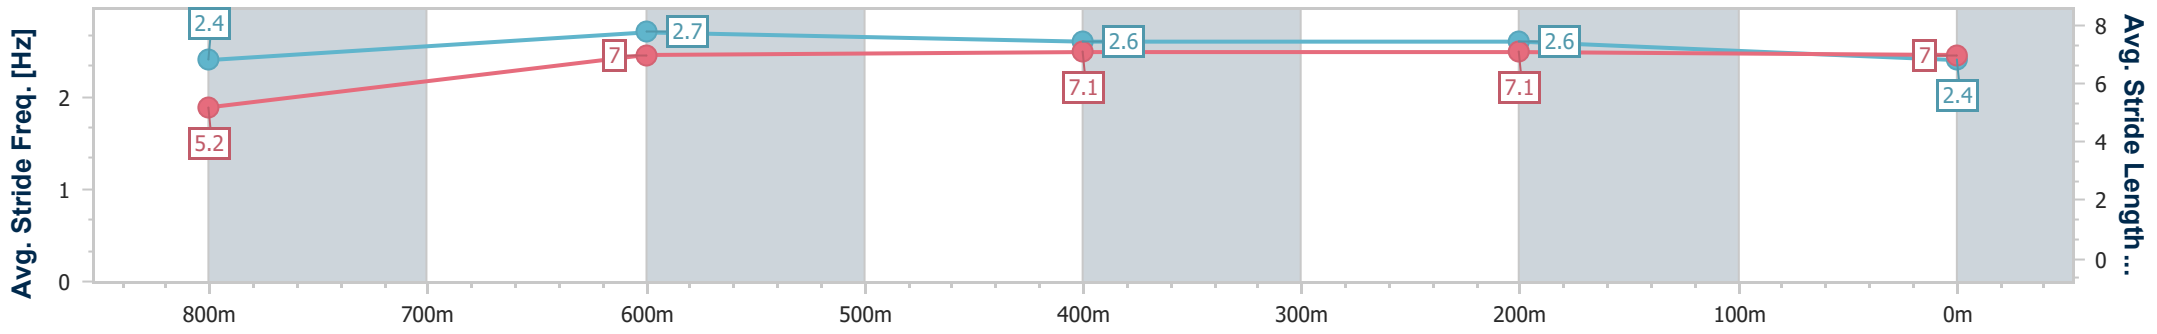

Toowoomba QLD Professional

Race 4: SHERRIN RENTALS BENCHMARK 70 Handicap - 870m

05 November 2022 - 19:20

Track Rating: Good 4, Weather: Fine, Rail Position: True Entire Course.

Section	Overall	800m	600m	400m	200m
Section Times	0:49.98 [4] (0:05.67)	0:44.31 [3] (0:10.86)	0:33.45 [4] (0:10.84)	0:22.61 [4] (0:11.07)	0:11.54 [4] (0:11.54)
Average Speed [km/h]	44.8	66.5	66.6	65.1	62.3
Top Speed [km/h]	61.2	69.4	68.5	66.0	65.0
Avg. Dist. to Rail [m]	1.4	1.6	0.7	1.4	3.9
Avg. Stride Freq. [Hz]	2.1	2.8	2.7	2.7	2.5
Avg. Stride Length [m]	5.9	6.7	6.8	6.8	6.8

- [] Ranking at each section and finish
- .-.- No data available at this section
- NA No data available

Horse/Jockey Name	Patented
Final Rank	5
Fastest Section Time (Section)	0:05.76 (Overall)
Top Speed [km/h] (Section)	68.7 (800m)
Race State	Finished

Toowoomba QLD Professional
Race 4: SHERRIN RENTALS BENCHMARK 70 Handicap - 870m

05 November 2022 - 19:20
Track Rating: Good 4, Weather: Fine, Rail Position: True Entire Course.

Section	Overall	800m	600m	400m	200m
Section Times	0:50.05 [5] (0:05.76)	0:44.29 [4] (0:10.76)	0:33.53 [3] (0:10.72)	0:22.81 [3] (0:11.11)	0:11.70 [3] (0:11.70)
Average Speed [km/h]	43.9	66.9	66.5	64.7	61.5
Top Speed [km/h]	62.2	68.7	68.6	66.5	62.8
Avg. Dist. to Rail [m]	1.8	0.8	1.7	1.3	2.3
Avg. Stride Freq. [Hz]	2.4	2.7	2.6	2.6	2.4
Avg. Stride Length [m]	5.2	7.0	7.1	7.1	7.0