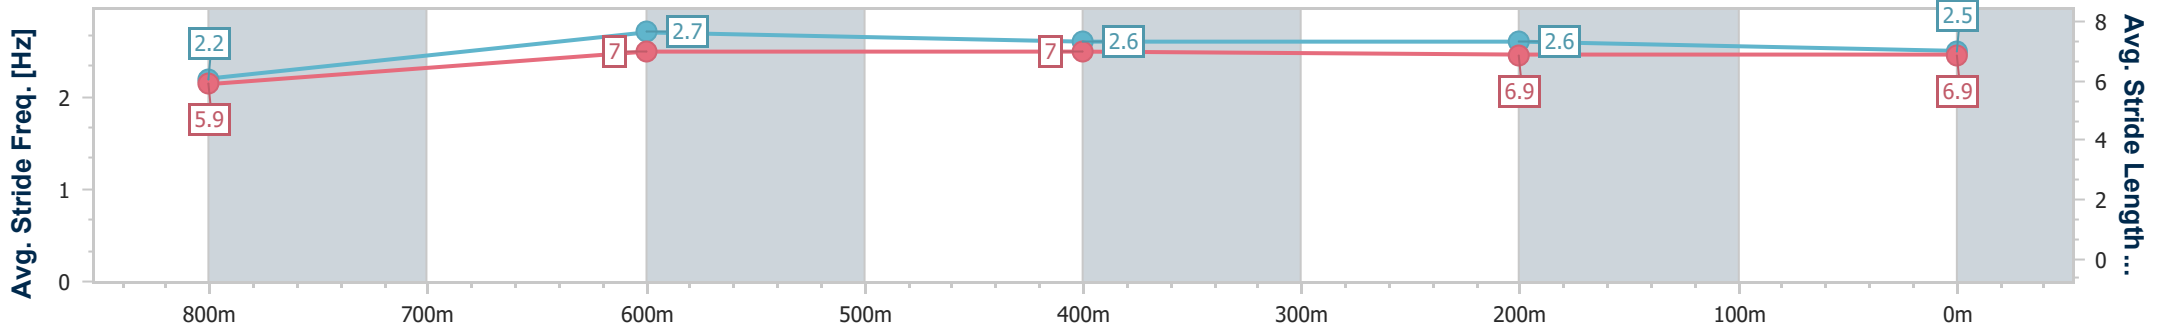

Toowoomba QLD Professional

Race 4: SHERRIN RENTALS BENCHMARK 70 Handicap - 870m

05 November 2022 - 19:20

Track Rating: Good 4, Weather: Fine, Rail Position: True Entire Course.

Section	Overall	800m	600m	400m	200m
Section Times	0:49.85 [3] (0:05.52)	0:44.33 [2] (0:10.73)	0:33.60 [2] (0:10.74)	0:22.86 [2] (0:11.15)	0:11.71 [2] (0:11.71)
Average Speed [km/h]	45.9	67.0	66.8	64.7	61.3
Top Speed [km/h]	60.2	69.6	69.8	66.1	64.6
Avg. Dist. to Rail [m]	2.4	0.8	0.4	0.7	0.5
Avg. Stride Freq. [Hz]	2.2	2.7	2.6	2.6	2.5
Avg. Stride Length [m]	5.9	7.0	7.0	6.9	6.9