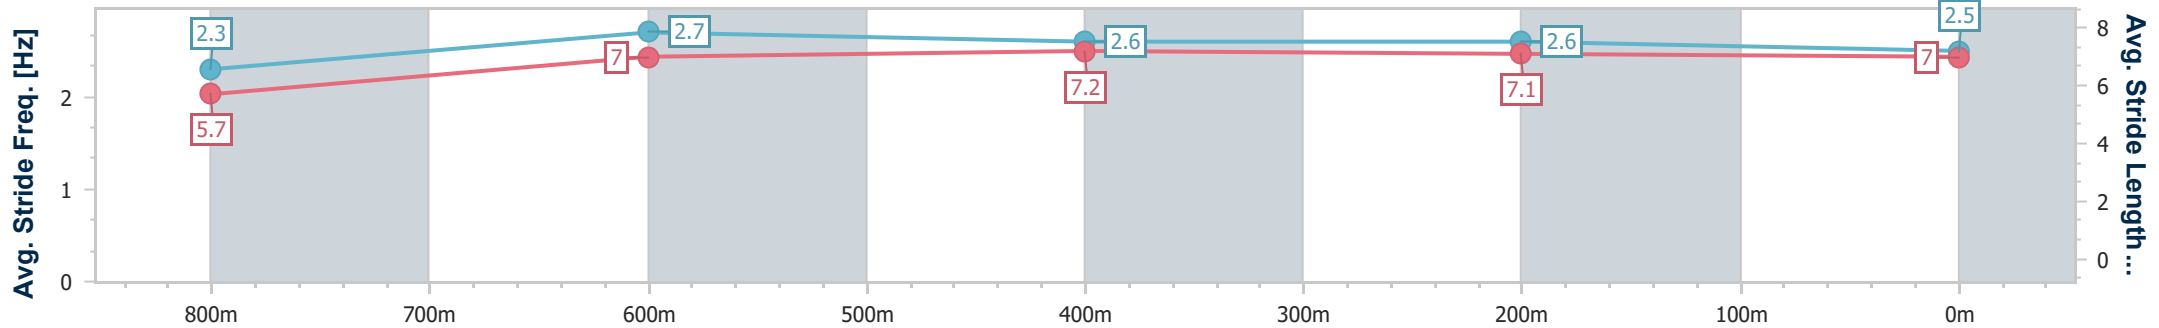

05 November 2022 - 19:20
Track Rating: Good 4, Weather: Fine, Rail Position: True Entire Course.

Section	Overall	800m	600m	400m	200m
Section Times	0:49.43 [1] (0:05.47)	0:43.96 [1] (0:10.72)	0:33.24 [1] (0:10.70)	0:22.54 [1] (0:11.01)	0:11.53 [1] (0:11.53)
Average Speed [km/h]	45.9	67.1	67.2	65.5	62.3
Top Speed [km/h]	60.4	69.8	69.5	67.4	64.3
Avg. Dist. to Rail [m]	1.0	0.6	0.2	0.8	1.1
Avg. Stride Freq. [Hz]	2.3	2.7	2.6	2.6	2.5
Avg. Stride Length [m]	5.7	7.0	7.2	7.1	7.0