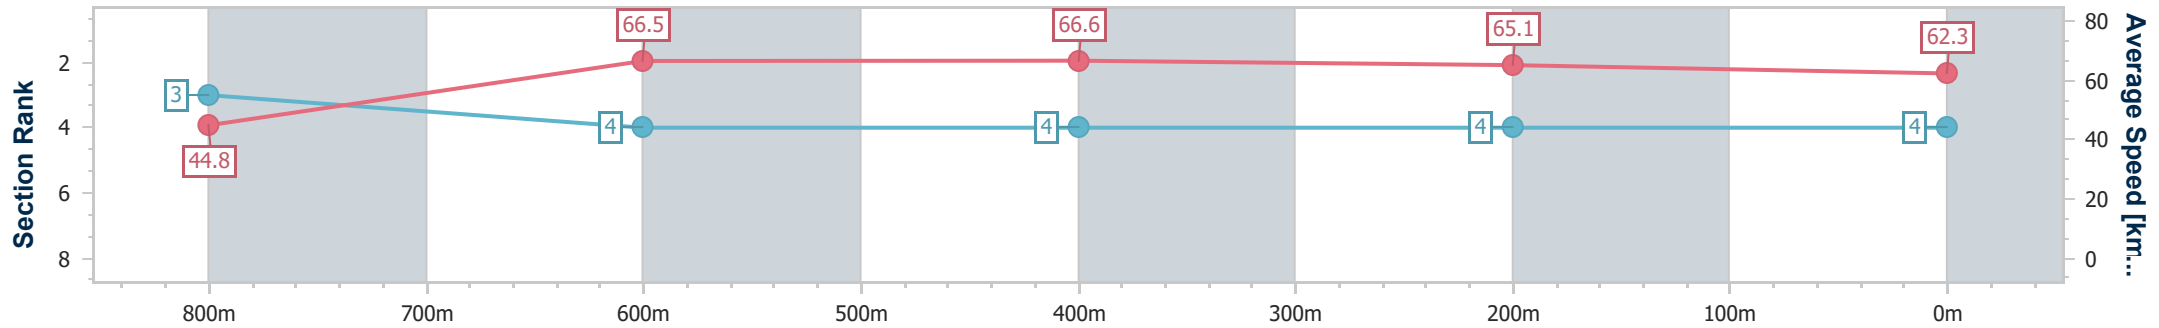

Toowoomba QLD Professional

Race 4: SHERRIN RENTALS BENCHMARK 70 Handicap - 870m

05 November 2022 - 19:20

Track Rating: Good 4, Weather: Fine, Rail Position: True Entire Course.

Section	Overall	800m	600m	400m	200m
Section Times	0:49.98 [4] (0:05.67)	0:44.31 [3] (0:10.86)	0:33.45 [4] (0:10.84)	0:22.61 [4] (0:11.07)	0:11.54 [4] (0:11.54)
Average Speed [km/h]	44.8	66.5	66.6	65.1	62.3
Top Speed [km/h]	61.2	69.4	68.5	66.0	65.0
Avg. Dist. to Rail [m]	1.4	1.6	0.7	1.4	3.9
Avg. Stride Freq. [Hz]	2.1	2.8	2.7	2.7	2.5
Avg. Stride Length [m]	5.9	6.7	6.8	6.8	6.8

- [] Ranking at each section and finish
- .-.- No data available at this section
- NA No data available

Horse/Jockey Name	Patented
Final Rank	5
Fastest Section Time (Section)	0:05.76 (Overall)
Top Speed [km/h] (Section)	68.7 (800m)
Race State	Finished