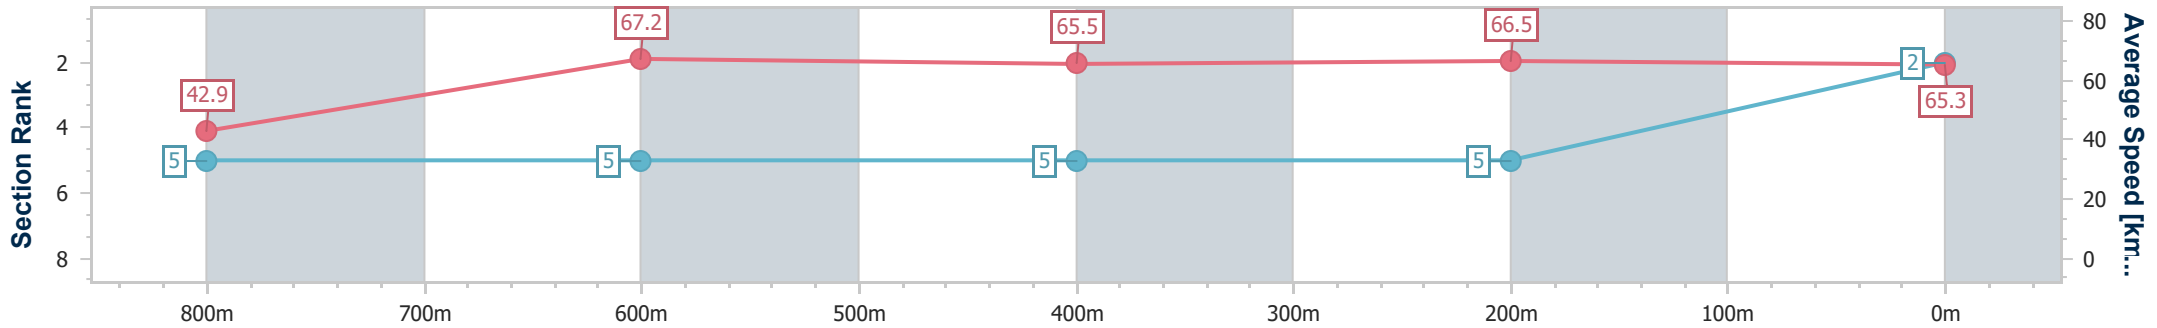

05 November 2022 - 19:20
Track Rating: Good 4, Weather: Fine, Rail Position: True Entire Course.

Section	Overall	800m	600m	400m	200m
Section Times	0:49.43 [1] (0:05.47)	0:43.96 [1] (0:10.72)	0:33.24 [1] (0:10.70)	0:22.54 [1] (0:11.01)	0:11.53 [1] (0:11.53)
Average Speed [km/h]	45.9	67.1	67.2	65.5	62.3
Top Speed [km/h]	60.4	69.8	69.5	67.4	64.3
Avg. Dist. to Rail [m]	1.0	0.6	0.2	0.8	1.1
Avg. Stride Freq. [Hz]	2.3	2.7	2.6	2.6	2.5
Avg. Stride Length [m]	5.7	7.0	7.2	7.1	7.0

- [] Ranking at each section and finish
- .-.- No data available at this section
- NA No data available

Horse/Jockey Name	Elegist
Final Rank	2
Fastest Section Time (Section)	0:05.89 (Overall)
Top Speed [km/h] (Section)	69.9 (800m)
Race State	Finished

Toowoomba QLD Professional
 Race 4: SHERRIN RENTALS BENCHMARK 70 Handicap - 870m
 05 November 2022 - 19:20
 Track Rating: Good 4, Weather: Fine, Rail Position: True Entire Course.

Section	Overall	800m	600m	400m	200m
Section Times	0:49.44 [2] (0:05.89)	0:43.55 [5] (0:10.70)	0:32.85 [5] (0:10.99)	0:21.86 [5] (0:10.84)	0:11.02 [5] (0:11.02)
Average Speed [km/h]	42.9	67.2	65.5	66.5	65.3
Top Speed [km/h]	58.8	69.9	69.4	68.5	67.2
Avg. Dist. to Rail [m]	1.7	1.3	0.4	1.1	4.2
Avg. Stride Freq. [Hz]	1.9	2.4	2.4	2.4	2.4
Avg. Stride Length [m]	6.2	7.8	7.7	7.7	7.5