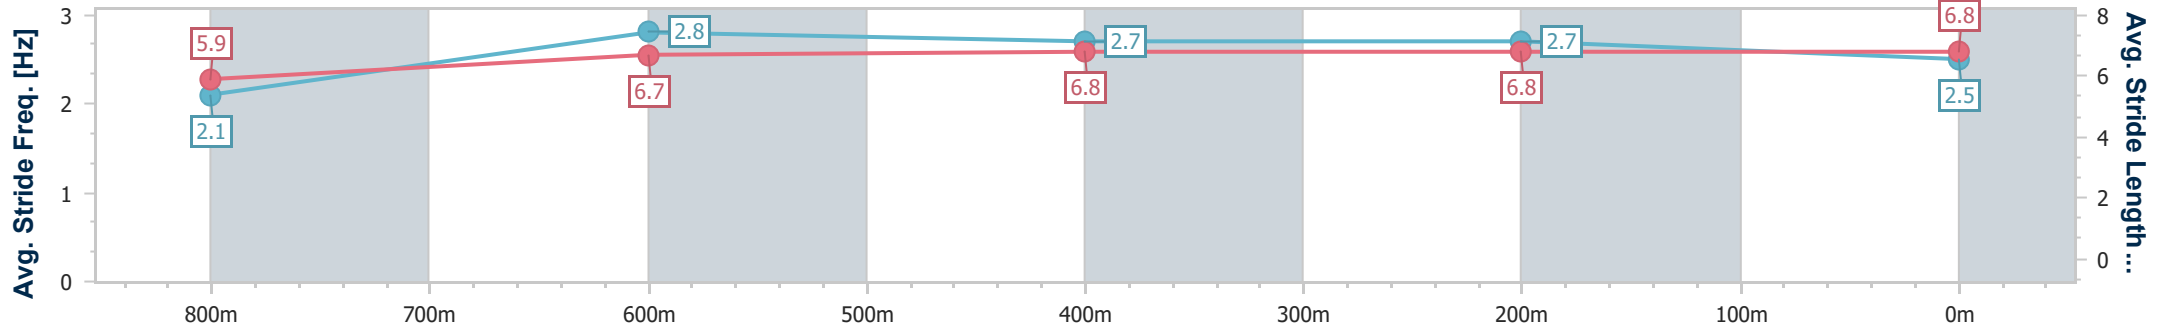

Toowoomba QLD Professional

Race 4: SHERRIN RENTALS BENCHMARK 70 Handicap - 870m

05 November 2022 - 19:20

Track Rating: Good 4, Weather: Fine, Rail Position: True Entire Course.

Section	Overall	800m	600m	400m	200m
Section Times	0:49.98 [4] (0:05.67)	0:44.31 [3] (0:10.86)	0:33.45 [4] (0:10.84)	0:22.61 [4] (0:11.07)	0:11.54 [4] (0:11.54)
Average Speed [km/h]	44.8	66.5	66.6	65.1	62.3
Top Speed [km/h]	61.2	69.4	68.5	66.0	65.0
Avg. Dist. to Rail [m]	1.4	1.6	0.7	1.4	3.9
Avg. Stride Freq. [Hz]	2.1	2.8	2.7	2.7	2.5
Avg. Stride Length [m]	5.9	6.7	6.8	6.8	6.8

- [] Ranking at each section and finish
- .-.- No data available at this section
- NA No data available

Horse/Jockey Name	Patented
Final Rank	5
Fastest Section Time (Section)	0:05.76 (Overall)
Top Speed [km/h] (Section)	68.7 (800m)
Race State	Finished