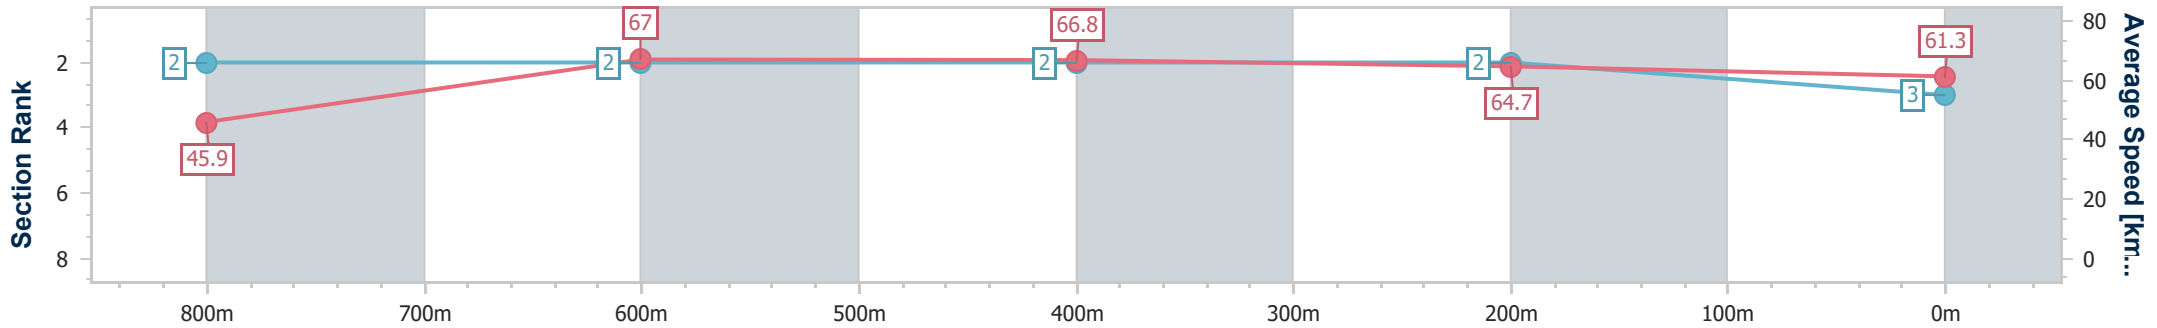

Toowoomba QLD Professional

Race 4: SHERRIN RENTALS BENCHMARK 70 Handicap - 870m

05 November 2022 - 19:20

Track Rating: Good 4, Weather: Fine, Rail Position: True Entire Course.

Section	Overall	800m	600m	400m	200m
Section Times	0:49.85 [3] (0:05.52)	0:44.33 [2] (0:10.73)	0:33.60 [2] (0:10.74)	0:22.86 [2] (0:11.15)	0:11.71 [2] (0:11.71)
Average Speed [km/h]	45.9	67.0	66.8	64.7	61.3
Top Speed [km/h]	60.2	69.6	69.8	66.1	64.6
Avg. Dist. to Rail [m]	2.4	0.8	0.4	0.7	0.5
Avg. Stride Freq. [Hz]	2.2	2.7	2.6	2.6	2.5
Avg. Stride Length [m]	5.9	7.0	7.0	6.9	6.9