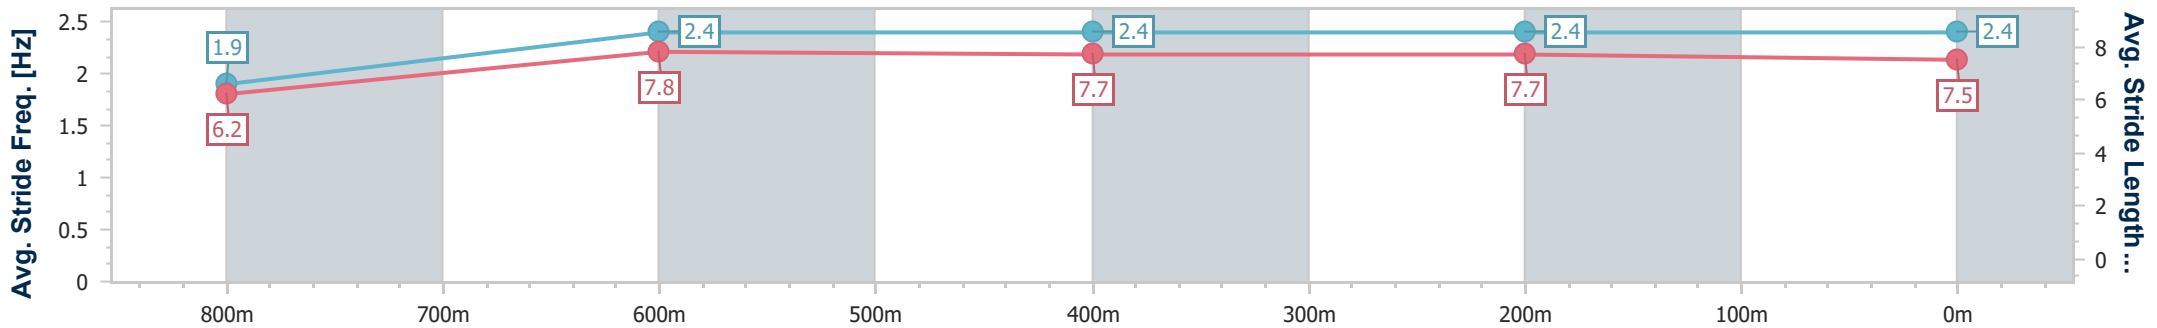

Horse/Jockey Name	Elegist
Final Rank	2
Fastest Section Time (Section)	0:05.89 (Overall)
Top Speed [km/h] (Section)	69.9 (800m)
Race State	Finished

Toowoomba QLD Professional
Race 4: SHERRIN RENTALS BENCHMARK 70 Handicap - 870m
05 November 2022 - 19:20
Track Rating: Good 4, Weather: Fine, Rail Position: True Entire Course.

Section	Overall	800m	600m	400m	200m
Section Times	0:49.44 [2] (0:05.89)	0:43.55 [5] (0:10.70)	0:32.85 [5] (0:10.99)	0:21.86 [5] (0:10.84)	0:11.02 [5] (0:11.02)
Average Speed [km/h]	42.9	67.2	65.5	66.5	65.3
Top Speed [km/h]	58.8	69.9	69.4	68.5	67.2
Avg. Dist. to Rail [m]	1.7	1.3	0.4	1.1	4.2
Avg. Stride Freq. [Hz]	1.9	2.4	2.4	2.4	2.4
Avg. Stride Length [m]	6.2	7.8	7.7	7.7	7.5

- [ ] Ranking at each section and finish
- -.-.- No data available at this section
- NA No data available