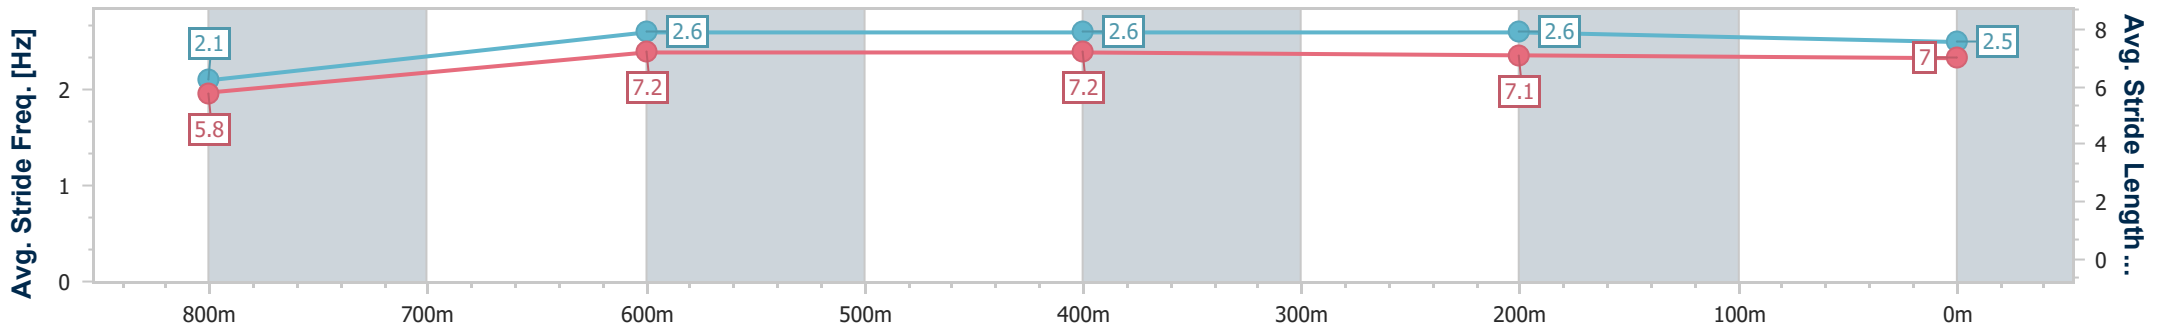

Toowoomba QLD Professional
Race 4: SHERRIN RENTALS BENCHMARK 70 Handicap - 870m

05 November 2022 - 19:20
Track Rating: Good 4, Weather: Fine, Rail Position: True Entire Course.

Section	Overall	800m	600m	400m	200m
Section Times	0:50.05 [5] (0:05.76)	0:44.29 [4] (0:10.76)	0:33.53 [3] (0:10.72)	0:22.81 [3] (0:11.11)	0:11.70 [3] (0:11.70)
Average Speed [km/h]	43.9	66.9	66.5	64.7	61.5
Top Speed [km/h]	62.2	68.7	68.6	66.5	62.8
Avg. Dist. to Rail [m]	1.8	0.8	1.7	1.3	2.3
Avg. Stride Freq. [Hz]	2.4	2.7	2.6	2.6	2.4
Avg. Stride Length [m]	5.2	7.0	7.1	7.1	7.0

- [] Ranking at each section and finish
- .-.- No data available at this section
- NA No data available

Horse/Jockey Name	Loveson
Final Rank	6
Fastest Section Time (Section)	0:05.89 (Overall)
Top Speed [km/h] (Section)	70.0 (800m)
Race State	Finished

Toowoomba QLD Professional
 Race 4: SHERRIN RENTALS BENCHMARK 70 Handicap - 870m

05 November 2022 - 19:20
 Track Rating: Good 4, Weather: Fine, Rail Position: True Entire Course.

Section	Overall	800m	600m	400m	200m
Section Times	0:50.34 [6] (0:05.89)	0:44.45 [6] (0:10.81)	0:33.64 [6] (0:10.87)	0:22.77 [6] (0:11.11)	0:11.66 [6] (0:11.66)
Average Speed [km/h]	43.2	66.7	66.5	65.0	61.6
Top Speed [km/h]	61.1	70.0	68.9	66.4	64.7
Avg. Dist. to Rail [m]	3.9	1.6	0.8	1.5	3.7
Avg. Stride Freq. [Hz]	2.1	2.6	2.6	2.6	2.5
Avg. Stride Length [m]	5.8	7.2	7.2	7.1	7.0

- [] Ranking at each section and finish
- .-.- No data available at this section
- NA No data available