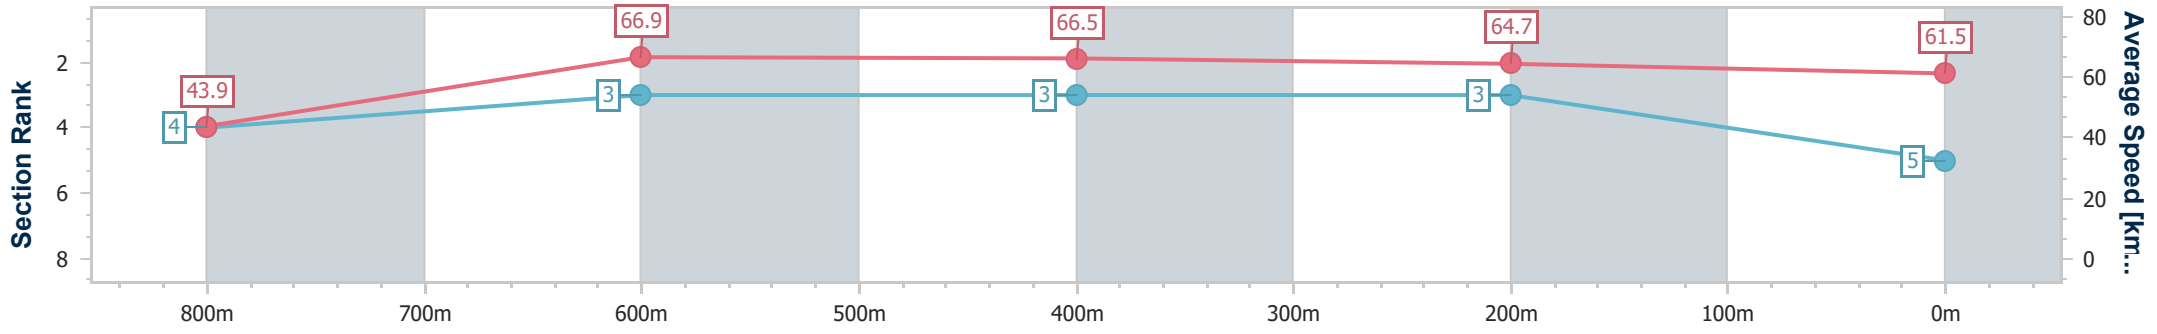

Toowoomba QLD Professional

Race 4: SHERRIN RENTALS BENCHMARK 70 Handicap - 870m

05 November 2022 - 19:20

Track Rating: Good 4, Weather: Fine, Rail Position: True Entire Course.

Section	Overall	800m	600m	400m	200m
Section Times	0:49.98 [4] (0:05.67)	0:44.31 [3] (0:10.86)	0:33.45 [4] (0:10.84)	0:22.61 [4] (0:11.07)	0:11.54 [4] (0:11.54)
Average Speed [km/h]	44.8	66.5	66.6	65.1	62.3
Top Speed [km/h]	61.2	69.4	68.5	66.0	65.0
Avg. Dist. to Rail [m]	1.4	1.6	0.7	1.4	3.9
Avg. Stride Freq. [Hz]	2.1	2.8	2.7	2.7	2.5
Avg. Stride Length [m]	5.9	6.7	6.8	6.8	6.8

- [] Ranking at each section and finish
- .-.- No data available at this section
- NA No data available

Horse/Jockey Name	Patented
Final Rank	5
Fastest Section Time (Section)	0:05.76 (Overall)
Top Speed [km/h] (Section)	68.7 (800m)
Race State	Finished

Toowoomba QLD Professional
Race 4: SHERRIN RENTALS BENCHMARK 70 Handicap - 870m

05 November 2022 - 19:20
Track Rating: Good 4, Weather: Fine, Rail Position: True Entire Course.

Section	Overall	800m	600m	400m	200m
Section Times	0:50.05 [5] (0:05.76)	0:44.29 [4] (0:10.76)	0:33.53 [3] (0:10.72)	0:22.81 [3] (0:11.11)	0:11.70 [3] (0:11.70)
Average Speed [km/h]	43.9	66.9	66.5	64.7	61.5
Top Speed [km/h]	62.2	68.7	68.6	66.5	62.8
Avg. Dist. to Rail [m]	1.8	0.8	1.7	1.3	2.3
Avg. Stride Freq. [Hz]	2.4	2.7	2.6	2.6	2.4
Avg. Stride Length [m]	5.2	7.0	7.1	7.1	7.0