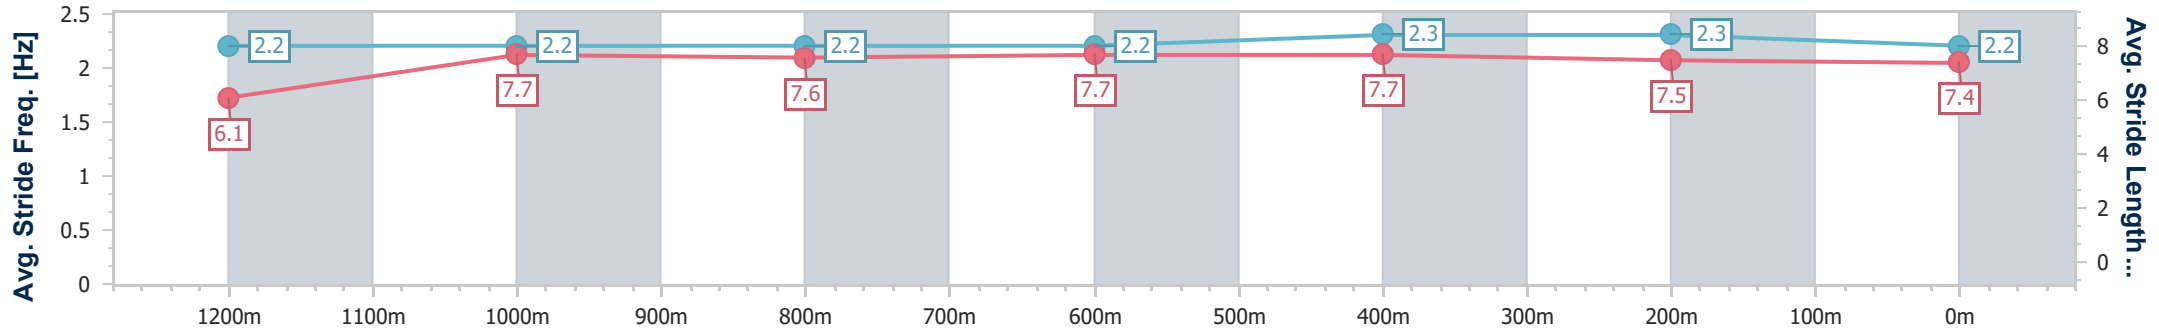

- [ ] Ranking at each section and finish
- .-.- No data available at this section
- NA No data available

Horse/Jockey Name	Liability
Final Rank	11
Fastest Section Time (Section)	0:11.24 (Overall)
Top Speed [km/h] (Section)	64.8 (Overall)
Race State	Finished

Ipswich QLD Professional  
 Race 8: EVENTS @ IEEC.COM.AU RATINGS BAND 0 - 70  
 Handicap - 1350m

09 November 2022 - 17:30

Track Rating: Soft 5, Weather: Fine, Rail Position: +6m Entire

Section	Overall	1200m	1000m	800m	600m	400m	200m
Section Times	1:21.72 [11] (0:11.24)	1:10.48 [3] (0:11.52)	0:58.96 [4] (0:11.81)	0:47.15 [4] (0:11.54)	0:35.61 [4] (0:11.55)	0:24.06 [4] (0:11.77)	0:12.29 [6] (0:12.29)
Average Speed [km/h]	48.1	62.3	61.1	62.4	62.6	61.6	58.6
Top Speed [km/h]	64.8	64.2	62.7	63.8	63.2	63.3	63.4
Avg. Dist. to Rail [m]	1.7	1.0	0.3	0.2	0.7	3.2	7.6
Avg. Stride Freq. [Hz]	2.2	2.2	2.2	2.2	2.3	2.3	2.2
Avg. Stride Length [m]	6.1	7.7	7.6	7.7	7.7	7.5	7.4