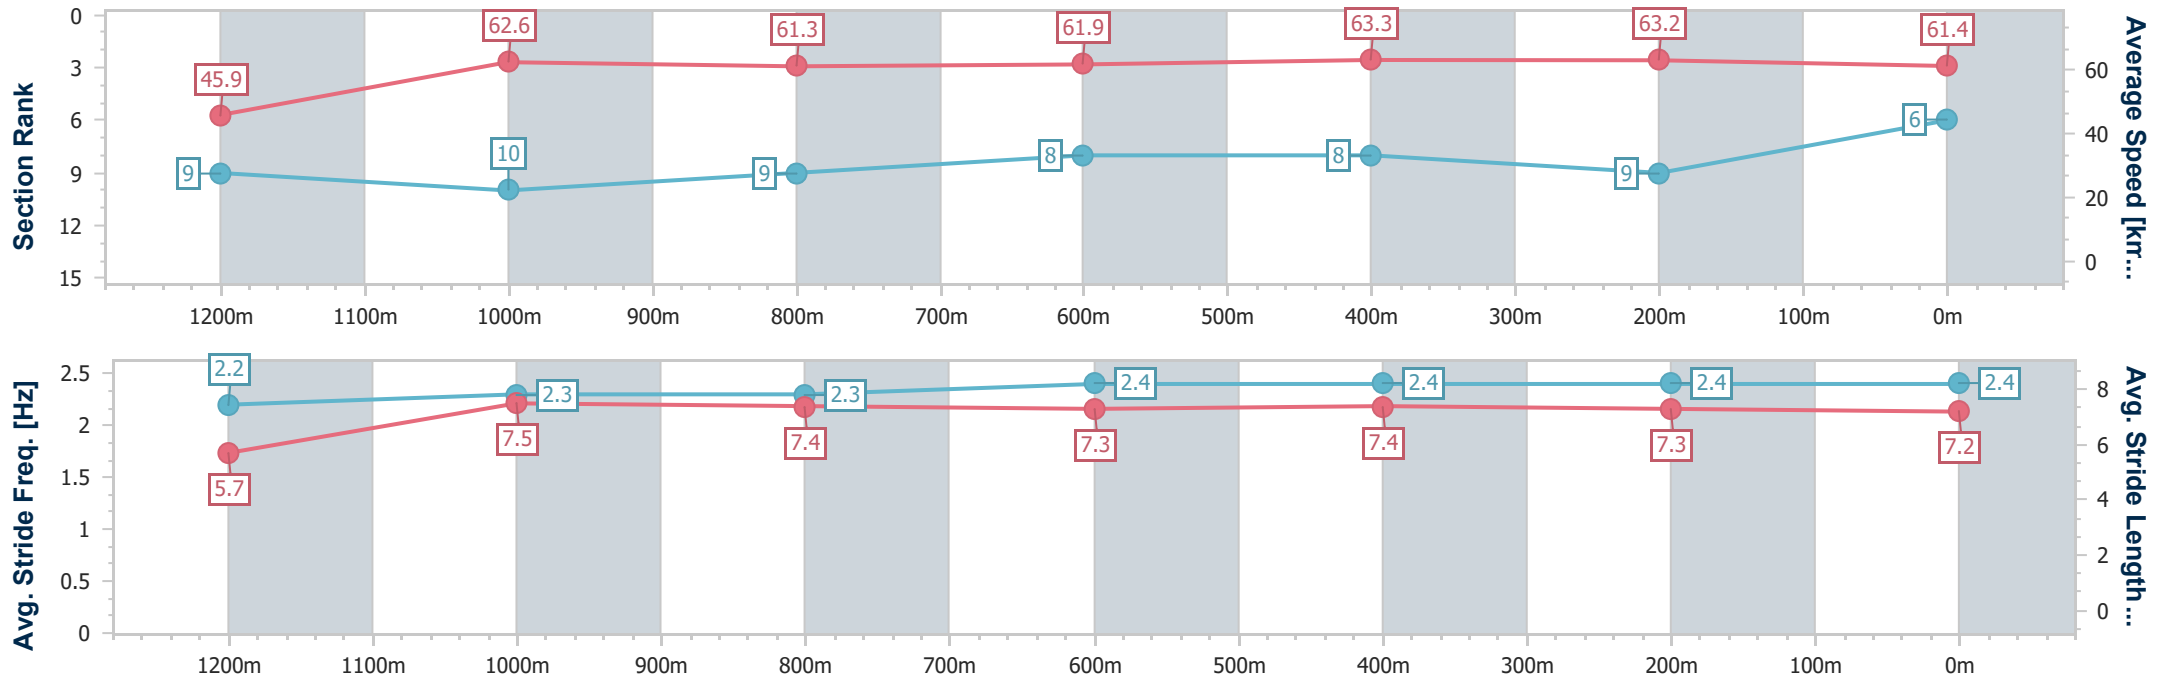

Horse/Jockey Name	To Love Somebody
Final Rank	6
Fastest Section Time (Section)	0:11.42 (600m)
Top Speed [km/h] (Section)	65.1 (600m)
Race State	Finished

Ipswich QLD Professional  
 Race 8: EVENTS @ IEEC.COM.AU RATINGS BAND 0 - 70  
 Handicap - 1350m

09 November 2022 - 17:30

Track Rating: Soft 5, Weather: Fine, Rail Position: +6m Entire

Section	Overall	1200m	1000m	800m	600m	400m	200m
Section Times	1:21.34 [6] (0:11.80)	1:09.54 [9] (0:11.49)	0:58.05 [10] (0:11.78)	0:46.27 [9] (0:11.67)	0:34.60 [8] (0:11.42)	0:23.18 [8] (0:11.46)	0:11.72 [9] (0:11.72)
Average Speed [km/h]	45.9	62.6	61.3	61.9	63.3	63.2	61.4
Top Speed [km/h]	61.7	64.2	62.0	64.6	65.1	63.9	63.9
Avg. Dist. to Rail [m]	5.7	0.7	0.8	0.8	0.6	3.4	8.4
Avg. Stride Freq. [Hz]	2.2	2.3	2.3	2.4	2.4	2.4	2.4
Avg. Stride Length [m]	5.7	7.5	7.4	7.3	7.4	7.3	7.2