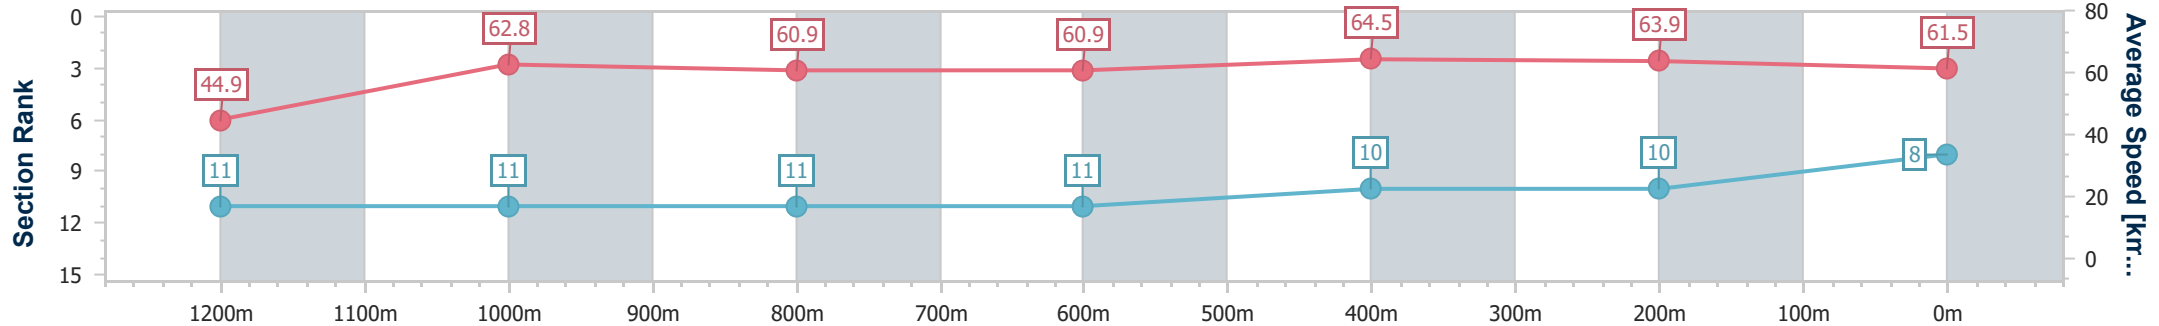

Horse/Jockey Name	Rapido Gris
Final Rank	8
Fastest Section Time (Section)	0:11.19 (600m)
Top Speed [km/h] (Section)	65.6 (600m)
Race State	Finished

Ipswich QLD Professional
Race 8: EVENTS @ IEEC.COM.AU RATINGS BAND 0 - 70
Handicap - 1350m

09 November 2022 - 17:30

Track Rating: Soft 5, Weather: Fine, Rail Position: +6m Entire

Section	Overall	1200m	1000m	800m	600m	400m	200m						
Section Times	1:21.45 [8] (0:12.07)	1:09.38 [11] (0:11.45)	0:57.93 [11] (0:11.84)	0:46.09 [11] (0:11.83)	0:34.26 [11] (0:11.19)	0:23.07 [10] (0:11.38)	0:11.69 [10] (0:11.69)						
Average Speed [km/h]	44.9	62.8	60.9	60.9	64.5	63.9	61.5						
Top Speed [km/h]	60.6	64.2	61.8	63.0	65.6	65.4	63.2						
Avg. Dist. to Rail [m]	6.8	0.4	0.5	0.5	0.6	4.5	9.6						
Avg. Stride Freq. [Hz]	2.1	2.3	2.2	2.2	2.3	2.4	2.3						
Avg. Stride Length [m]	6.0	7.7	7.6	7.6	7.7	7.6	7.4						

- [ ] Ranking at each section and finish
- -.-.- No data available at this section
- NA No data available