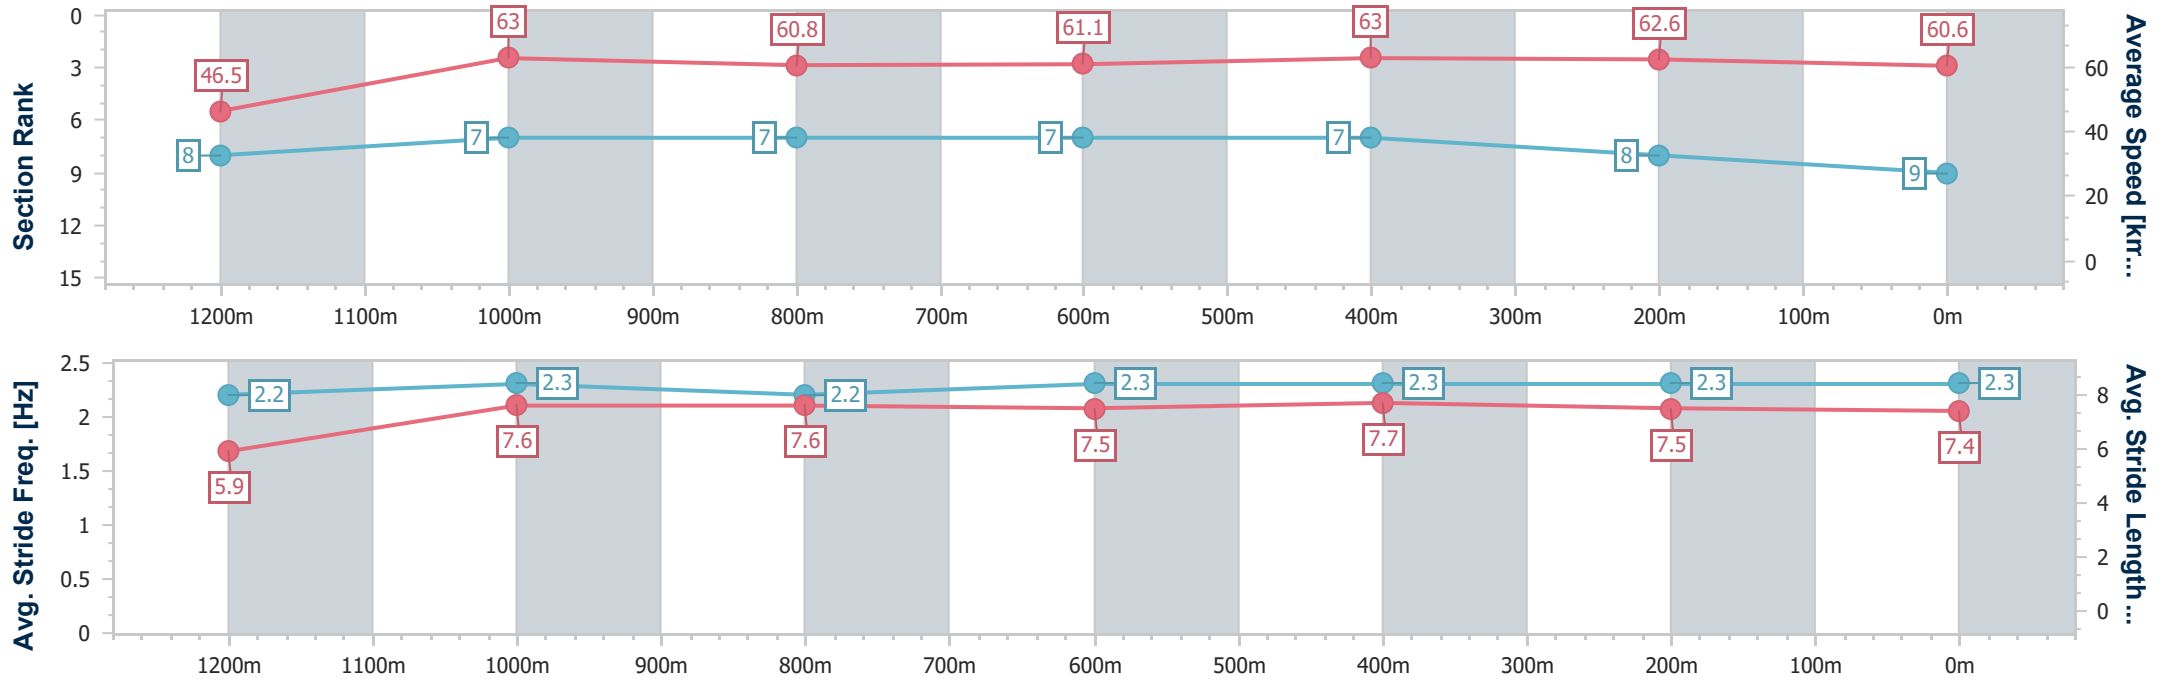

Horse/Jockey Name	Brave Warrior
Final Rank	9
Fastest Section Time (Section)	0:11.42 (1200m)
Top Speed [km/h] (Section)	64.3 (600m)
Race State	Finished

Ipswich QLD Professional
Race 8: EVENTS @ IEEC.COM.AU RATINGS BAND 0 - 70
Handicap - 1350m

09 November 2022 - 17:30

Track Rating: Soft 5, Weather: Fine, Rail Position: +6m Entire

Section	Overall	1200m	1000m	800m	600m	400m	200m
Section Times	1:21.45 [9] (0:11.62)	1:09.83 [8] (0:11.42)	0:58.41 [7] (0:11.83)	0:46.58 [7] (0:11.77)	0:34.81 [7] (0:11.43)	0:23.38 [7] (0:11.50)	0:11.88 [8] (0:11.88)
Average Speed [km/h]	46.5	63.0	60.8	61.1	63.0	62.6	60.6
Top Speed [km/h]	62.0	63.7	62.4	63.6	64.3	63.5	62.9
Avg. Dist. to Rail [m]	4.3	0.9	0.3	0.3	0.3	0.6	0.4
Avg. Stride Freq. [Hz]	2.2	2.3	2.2	2.3	2.3	2.3	2.3
Avg. Stride Length [m]	5.9	7.6	7.6	7.5	7.7	7.5	7.4

- [ ] Ranking at each section and finish
- -.-.- No data available at this section
- NA No data available