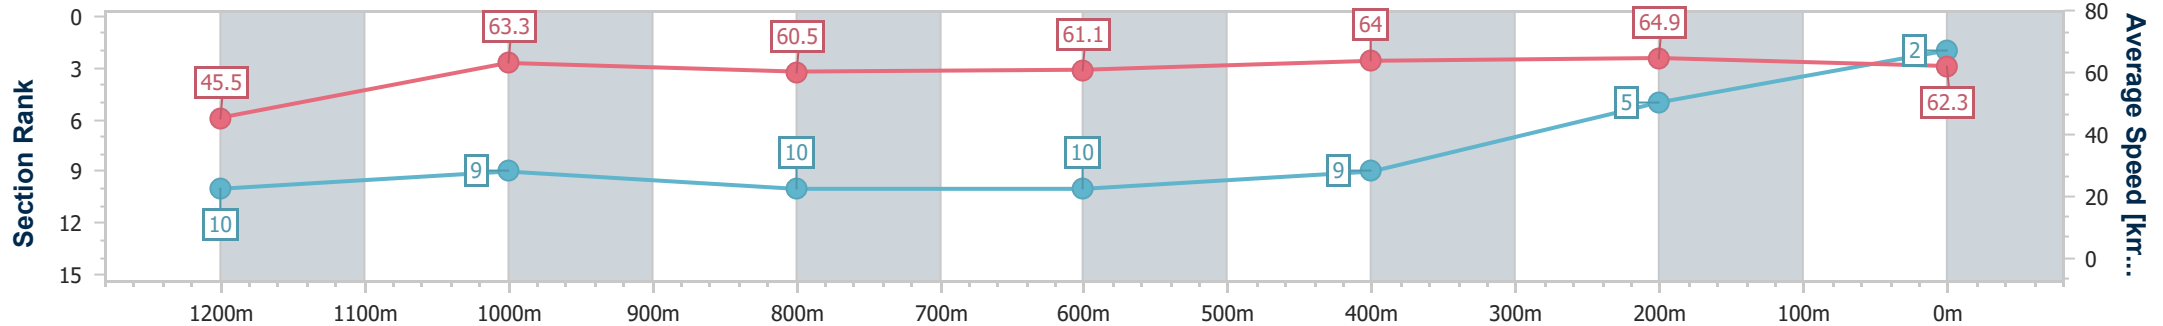

Horse/Jockey Name	Da Party Gal
Final Rank	2
Fastest Section Time (Section)	0:11.17 (400m)
Top Speed [km/h] (Section)	65.6 (400m)
Race State	Finished

Ipswich QLD Professional
Race 8: EVENTS @ IEEC.COM.AU RATINGS BAND 0 - 70
Handicap - 1350m

09 November 2022 - 17:30

Track Rating: Soft 5, Weather: Fine, Rail Position: +6m Entire

Section	Overall	1200m	1000m	800m	600m	400m	200m
Section Times	1:20.95 [2] (0:11.88)	1:09.07 [10] (0:11.37)	0:57.70 [9] (0:11.90)	0:45.80 [10] (0:11.80)	0:34.00 [10] (0:11.27)	0:22.73 [9] (0:11.17)	0:11.56 [5]
Average Speed [km/h]	45.5	63.3	60.5	61.1	64.0	64.9	62.3
Top Speed [km/h]	62.2	64.5	61.6	64.6	65.4	65.6	64.2
Avg. Dist. to Rail [m]	4.0	0.4	0.5	0.7	0.5	3.5	7.9
Avg. Stride Freq. [Hz]	2.2	2.3	2.3	2.3	2.3	2.4	2.3
Avg. Stride Length [m]	5.6	7.6	7.5	7.5	7.7	7.7	7.4

- [ ] Ranking at each section and finish
- -.-.- No data available at this section
- NA No data available