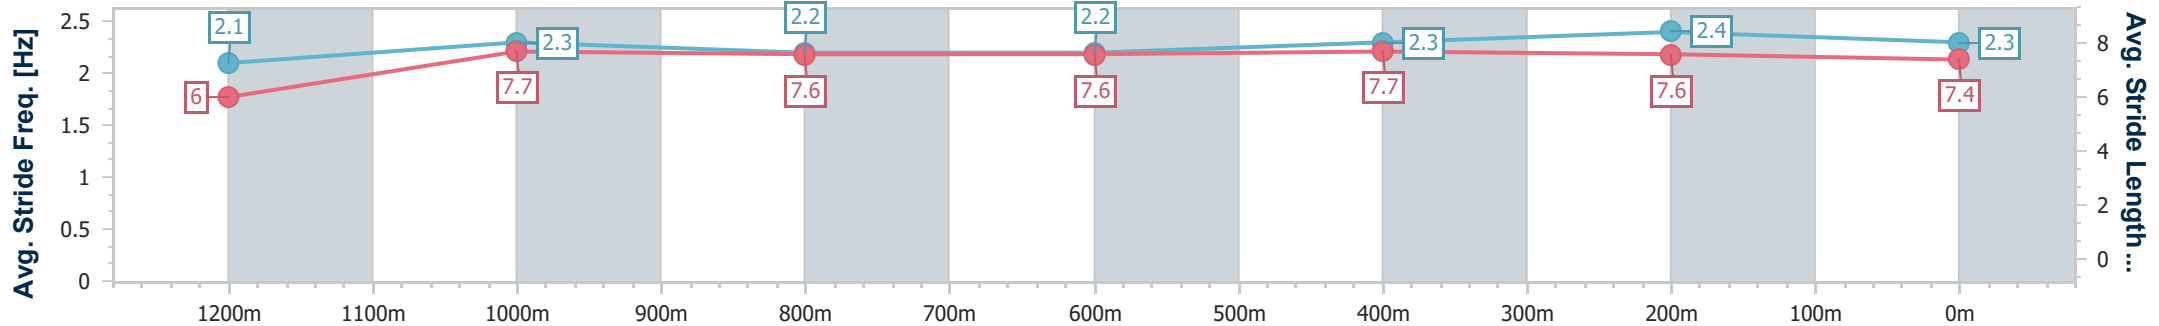

Horse/Jockey Name	Rapido Gris
Final Rank	8
Fastest Section Time (Section)	0:11.19 (600m)
Top Speed [km/h] (Section)	65.6 (600m)
Race State	Finished

Ipswich QLD Professional
Race 8: EVENTS @ IEEC.COM.AU RATINGS BAND 0 - 70
Handicap - 1350m

09 November 2022 - 17:30

Track Rating: Soft 5, Weather: Fine, Rail Position: +6m Entire

Section	Overall	1200m	1000m	800m	600m	400m	200m						
Section Times	1:21.45 [8] (0:12.07)	1:09.38 [11] (0:11.45)	0:57.93 [11] (0:11.84)	0:46.09 [11] (0:11.83)	0:34.26 [11] (0:11.19)	0:23.07 [10] (0:11.38)	0:11.69 [10] (0:11.69)						
Average Speed [km/h]	44.9	62.8	60.9	60.9	64.5	63.9	61.5						
Top Speed [km/h]	60.6	64.2	61.8	63.0	65.6	65.4	63.2						
Avg. Dist. to Rail [m]	6.8	0.4	0.5	0.5	0.6	4.5	9.6						
Avg. Stride Freq. [Hz]	2.1	2.3	2.2	2.2	2.3	2.4	2.3						
Avg. Stride Length [m]	6.0	7.7	7.6	7.6	7.7	7.6	7.4						

- [ ] Ranking at each section and finish
- -.-.- No data available at this section
- NA No data available