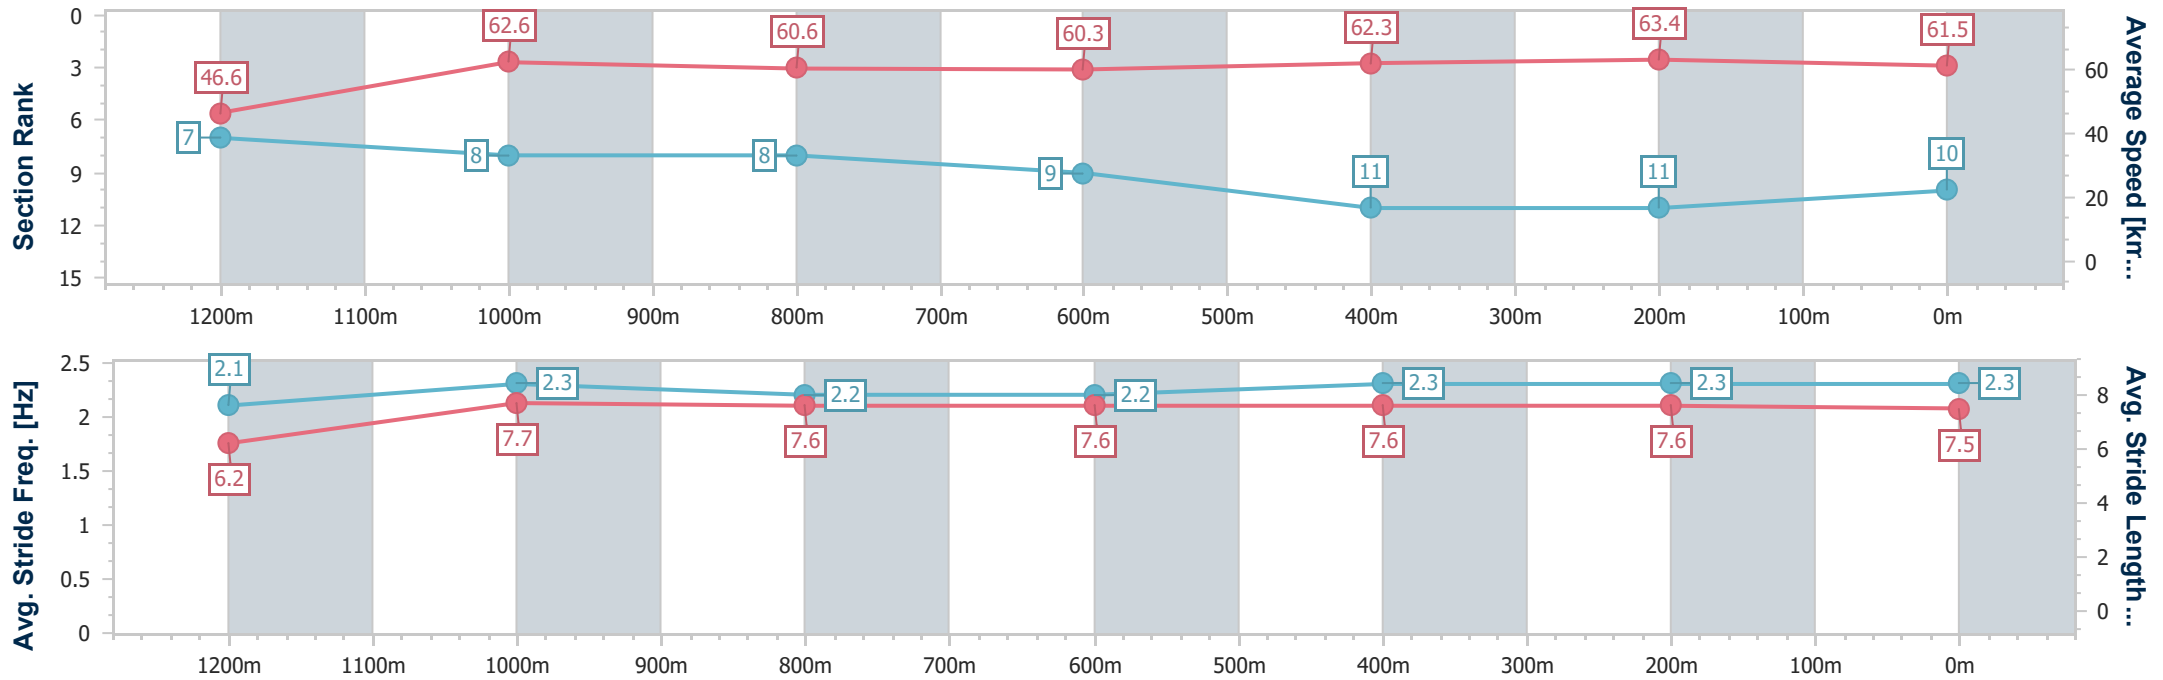

Horse/Jockey Name	He's The News
Final Rank	10
Fastest Section Time (Section)	0:11.36 (400m)
Top Speed [km/h] (Section)	64.9 (400m)
Race State	Finished

Ipswich QLD Professional
Race 8: EVENTS @ IEEC.COM.AU RATINGS BAND 0 - 70
Handicap - 1350m

09 November 2022 - 17:30

Track Rating: Soft 5, Weather: Fine, Rail Position: +6m Entire

Section	Overall	1200m	1000m	800m	600m	400m	200m
Section Times	1:21.47 [10] (0:11.57)	1:09.90 [7] (0:11.49)	0:58.41 [8] (0:11.89)	0:46.52 [8] (0:11.91)	0:34.61 [9] (0:11.55)	0:23.06 [11] (0:11.36)	0:11.70 [11] (0:11.70)
Average Speed [km/h]	46.6	62.6	60.6	60.3	62.3	63.4	61.5
Top Speed [km/h]	63.0	64.6	61.5	62.8	64.0	64.9	63.6
Avg. Dist. to Rail [m]	0.6	0.3	0.4	0.3	0.3	1.3	4.4
Avg. Stride Freq. [Hz]	2.1	2.3	2.2	2.2	2.3	2.3	2.3
Avg. Stride Length [m]	6.2	7.7	7.6	7.6	7.6	7.6	7.5

- [ ] Ranking at each section and finish
- -.-.- No data available at this section
- NA No data available