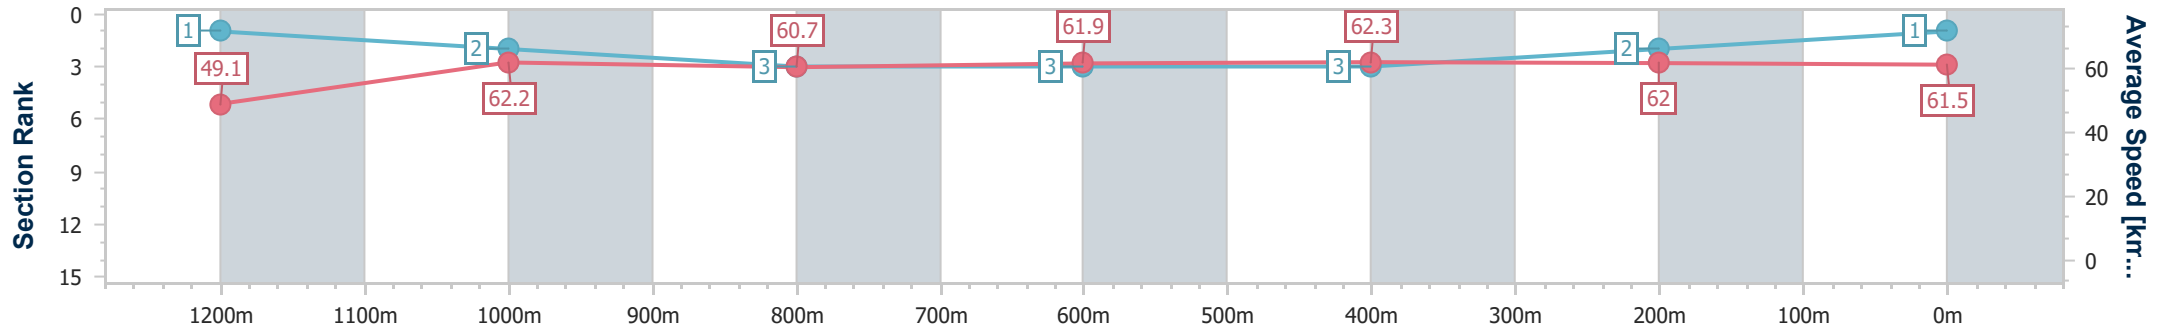

09 November 2022 - 17:30

Track Rating: Soft 5, Weather: Fine, Rail Position: +6m Entire

Section	Overall	1200m	1000m	800m	600m	400m	200m
Section Times	1:20.83 [1] (0:11.03)	1:09.80 [1] (0:11.56)	0:58.24 [2] (0:11.83)	0:46.41 [3] (0:11.59)	0:34.82 [3] (0:11.53)	0:23.29 [3] (0:11.61)	0:11.68 [2] (0:11.68)
Average Speed [km/h]	49.1	62.2	60.7	61.9	62.3	62.0	61.5
Top Speed [km/h]	65.3	64.8	62.2	62.3	63.4	62.7	62.6
Avg. Dist. to Rail [m]	5.1	0.5	1.4	0.8	0.2	0.9	3.0
Avg. Stride Freq. [Hz]	2.3	2.4	2.3	2.3	2.3	2.3	2.3
Avg. Stride Length [m]	6.1	7.4	7.3	7.4	7.4	7.4	7.3