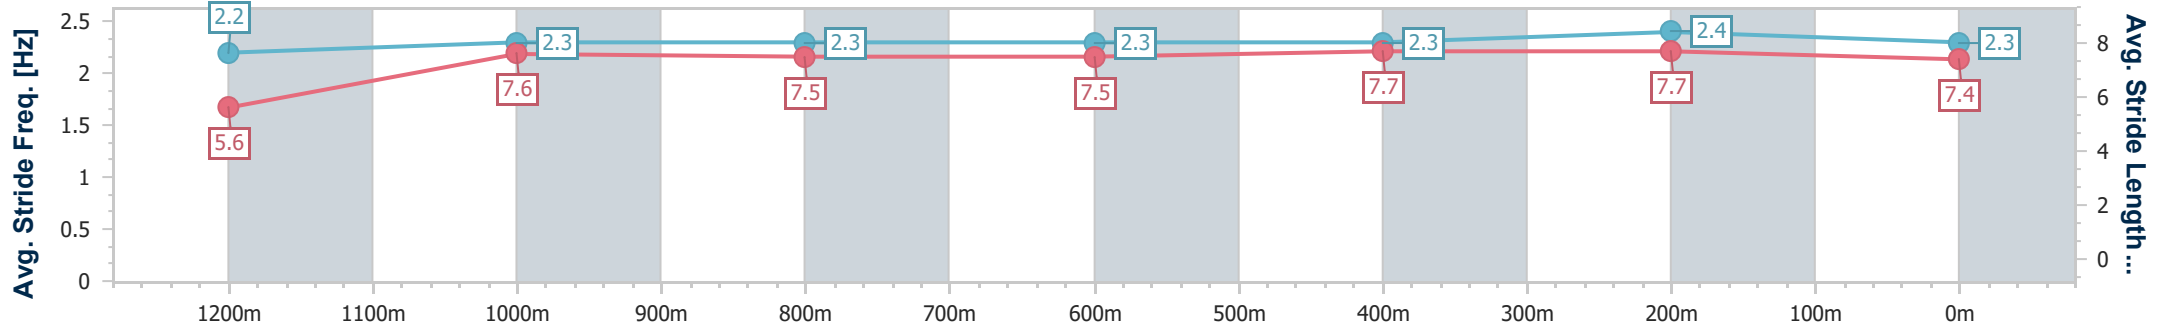

Horse/Jockey Name	Da Party Gal
Final Rank	2
Fastest Section Time (Section)	0:11.17 (400m)
Top Speed [km/h] (Section)	65.6 (400m)
Race State	Finished

Ipswich QLD Professional
Race 8: EVENTS @ IEEC.COM.AU RATINGS BAND 0 - 70
Handicap - 1350m

09 November 2022 - 17:30

Track Rating: Soft 5, Weather: Fine, Rail Position: +6m Entire

Section	Overall	1200m	1000m	800m	600m	400m	200m
Section Times	1:20.95 [2] (0:11.88)	1:09.07 [10] (0:11.37)	0:57.70 [9] (0:11.90)	0:45.80 [10] (0:11.80)	0:34.00 [10] (0:11.27)	0:22.73 [9] (0:11.17)	0:11.56 [5]
Average Speed [km/h]	45.5	63.3	60.5	61.1	64.0	64.9	62.3
Top Speed [km/h]	62.2	64.5	61.6	64.6	65.4	65.6	64.2
Avg. Dist. to Rail [m]	4.0	0.4	0.5	0.7	0.5	3.5	7.9
Avg. Stride Freq. [Hz]	2.2	2.3	2.3	2.3	2.3	2.4	2.3
Avg. Stride Length [m]	5.6	7.6	7.5	7.5	7.7	7.7	7.4

- [ ] Ranking at each section and finish
- -.-.- No data available at this section
- NA No data available