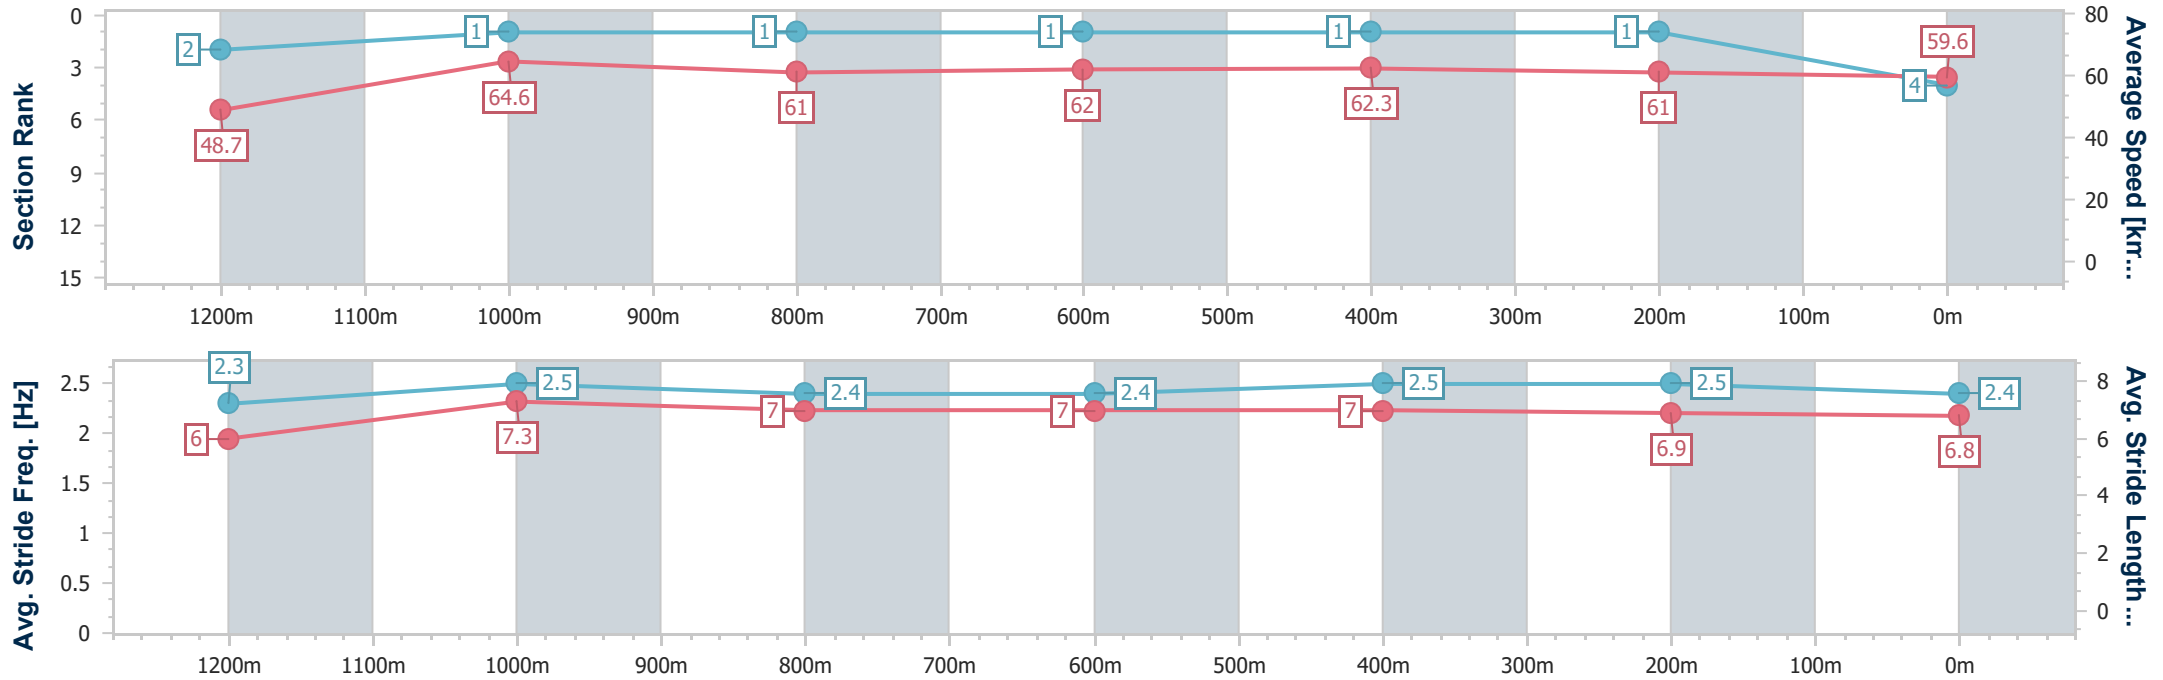

Horse/Jockey Name	Xerri
Final Rank	4
Fastest Section Time (Section)	0:11.12 (Overall)
Top Speed [km/h] (Section)	66.6 (1200m)
Race State	Finished

Ipswich QLD Professional
Race 8: EVENTS @ IEEC.COM.AU RATINGS BAND 0 - 70
Handicap - 1350m

09 November 2022 - 17:30

Track Rating: Soft 5, Weather: Fine, Rail Position: +6m Entire

Section	Overall	1200m	1000m	800m	600m	400m	200m
Section Times	1:21.14 [4] (0:11.12)	1:10.02 [2] (0:11.15)	0:58.87 [1] (0:11.76)	0:47.11 [1] (0:11.60)	0:35.51 [1] (0:11.59)	0:23.92 [1] (0:11.85)	0:12.07 [1] (0:12.07)
Average Speed [km/h]	48.7	64.6	61.0	62.0	62.3	61.0	59.6
Top Speed [km/h]	66.2	66.6	61.5	62.4	62.6	61.9	61.3
Avg. Dist. to Rail [m]	7.0	1.4	1.4	0.4	0.6	0.6	1.4
Avg. Stride Freq. [Hz]	2.3	2.5	2.4	2.4	2.5	2.5	2.4
Avg. Stride Length [m]	6.0	7.3	7.0	7.0	7.0	6.9	6.8

- [ ] Ranking at each section and finish
- -.-.- No data available at this section
- NA No data available