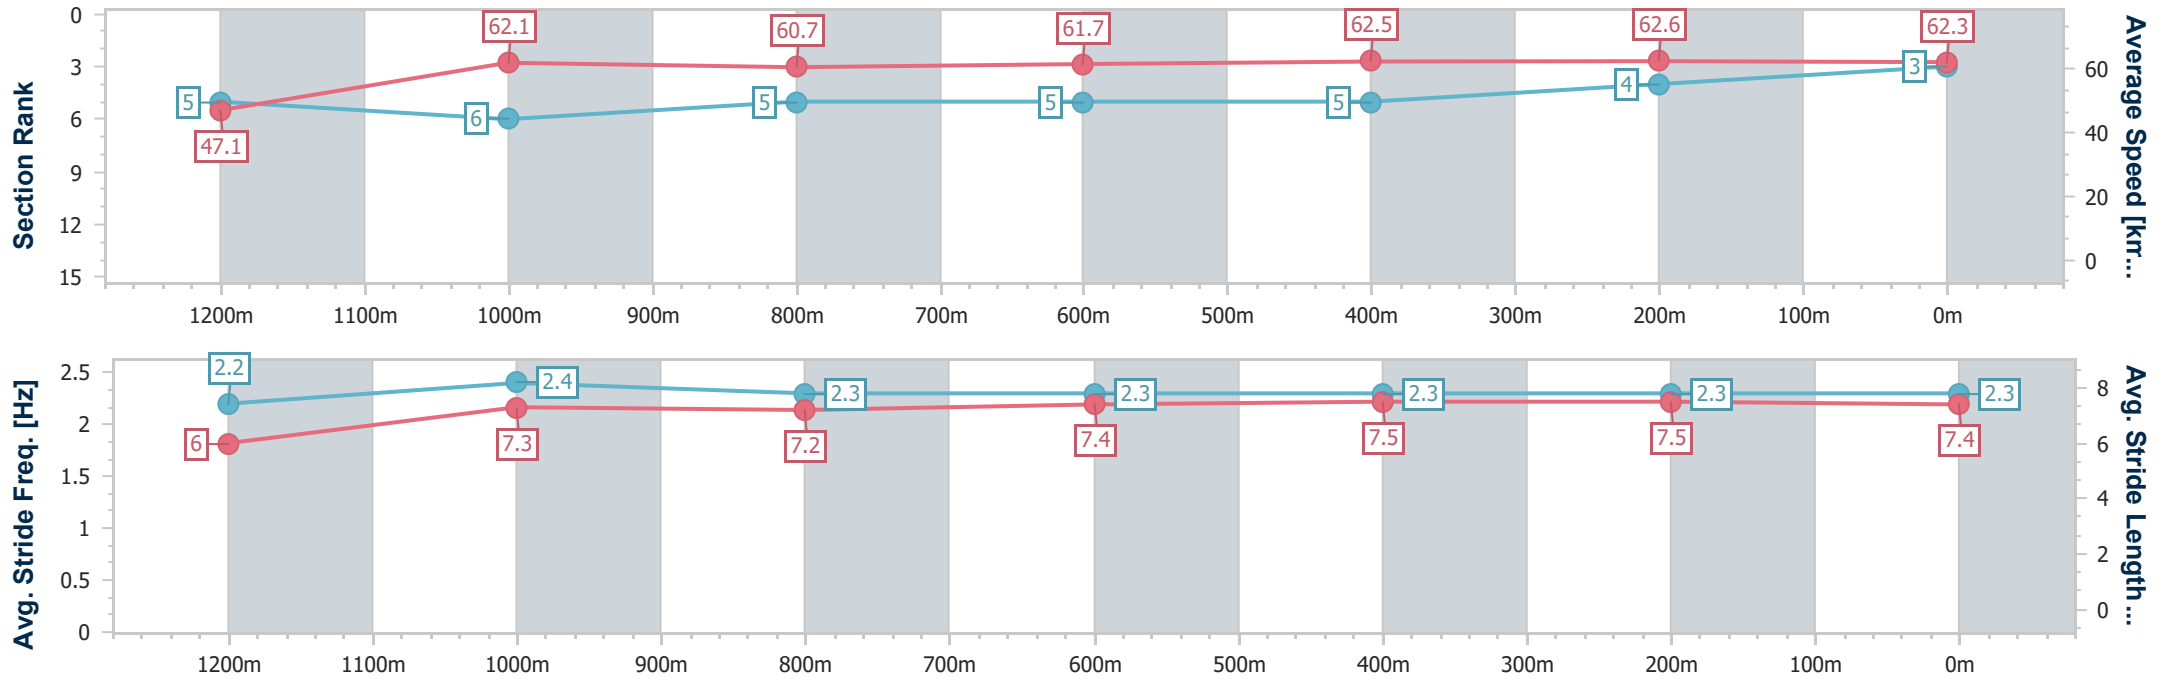

Horse/Jockey Name	Americana Magic
Final Rank	3
Fastest Section Time (Section)	0:11.46 (Overall)
Top Speed [km/h] (Section)	65.0 (1200m)
Race State	Finished

Ipswich QLD Professional
Race 8: EVENTS @ IEEC.COM.AU RATINGS BAND 0 - 70
Handicap - 1350m

09 November 2022 - 17:30

Track Rating: Soft 5, Weather: Fine, Rail Position: +6m Entire

Section	Overall	1200m	1000m	800m	600m	400m	200m
Section Times	1:21.02 [3] (0:11.46)	1:09.56 [5] (0:11.54)	0:58.02 [6] (0:11.81)	0:46.21 [5] (0:11.62)	0:34.59 [5] (0:11.51)	0:23.08 [5] (0:11.52)	0:11.56 [4] (0:11.56)
Average Speed [km/h]	47.1	62.1	60.7	61.7	62.5	62.6	62.3
Top Speed [km/h]	63.8	65.0	63.3	62.9	64.3	64.4	64.2
Avg. Dist. to Rail [m]	1.8	2.7	2.0	0.8	0.2	1.9	4.8
Avg. Stride Freq. [Hz]	2.2	2.4	2.3	2.3	2.3	2.3	2.3
Avg. Stride Length [m]	6.0	7.3	7.2	7.4	7.5	7.5	7.4

- [ ] Ranking at each section and finish
- -.-.- No data available at this section
- NA No data available