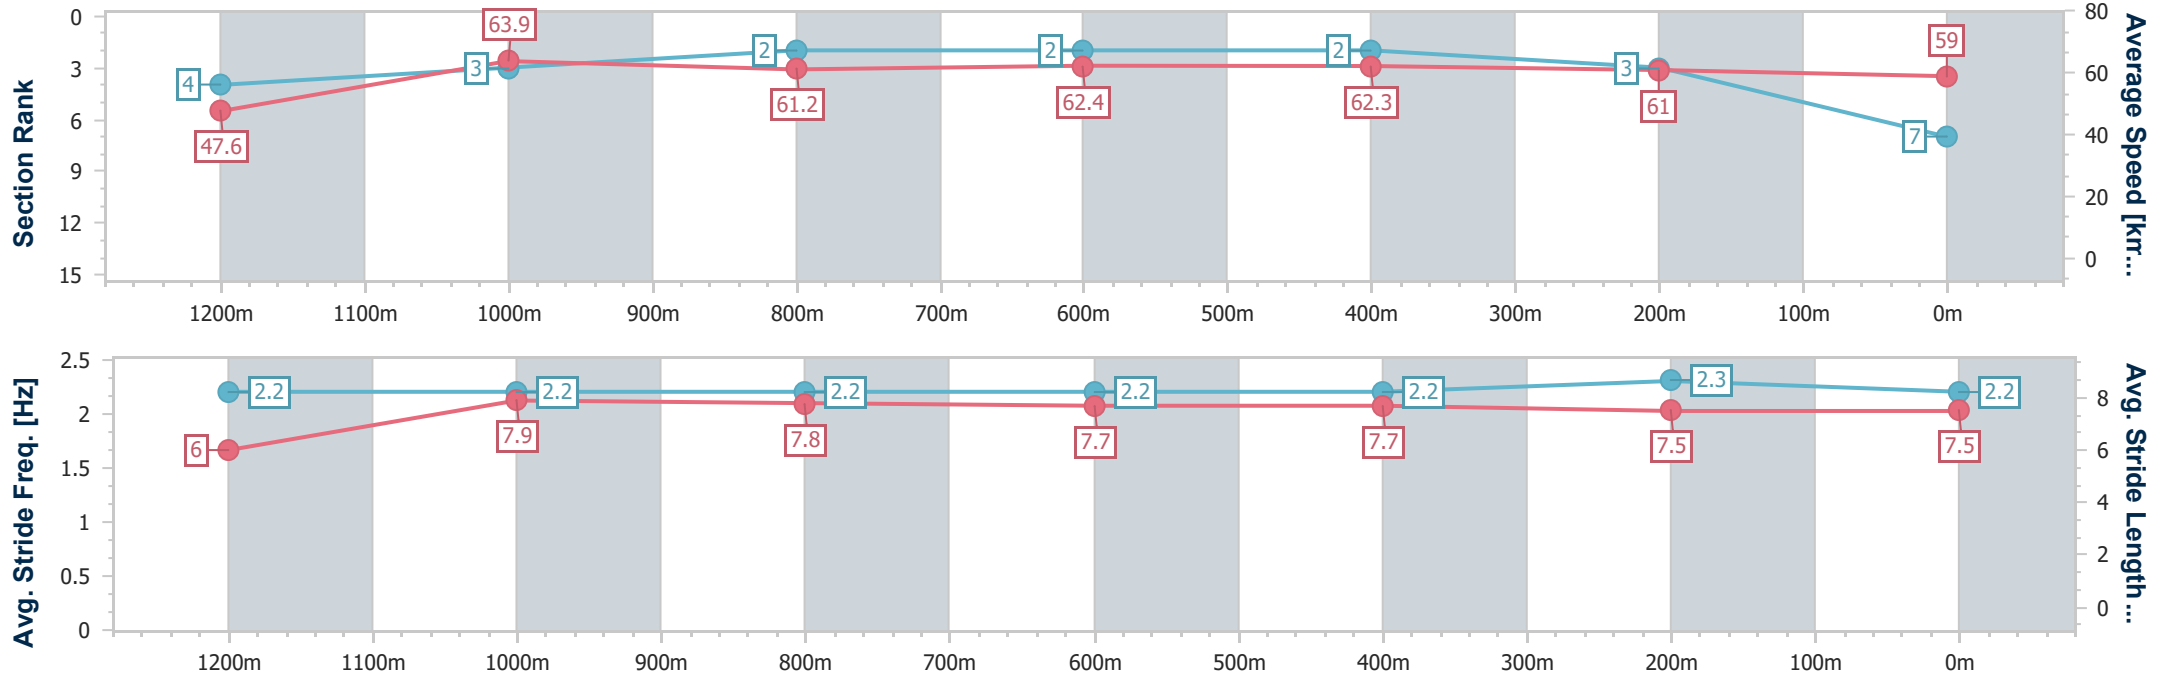

Horse/Jockey Name	Bushido
Final Rank	7
Fastest Section Time (Section)	0:11.25 (1200m)
Top Speed [km/h] (Section)	65.9 (1200m)
Race State	Finished

Ipswich QLD Professional
Race 8: EVENTS @ IEEC.COM.AU RATINGS BAND 0 - 70
Handicap - 1350m

09 November 2022 - 17:30

Track Rating: Soft 5, Weather: Fine, Rail Position: +6m Entire

Section	Overall	1200m	1000m	800m	600m	400m	200m
Section Times	1:21.45 [7] (0:11.36)	1:10.09 [4] (0:11.25)	0:58.84 [3] (0:11.72)	0:47.12 [2] (0:11.51)	0:35.61 [2] (0:11.56)	0:24.05 [2] (0:11.85)	0:12.20 [3] (0:12.20)
Average Speed [km/h]	47.6	63.9	61.2	62.4	62.3	61.0	59.0
Top Speed [km/h]	65.2	65.9	63.2	63.3	63.0	62.5	61.0
Avg. Dist. to Rail [m]	2.5	0.5	1.1	0.5	0.2	1.8	5.7
Avg. Stride Freq. [Hz]	2.2	2.2	2.2	2.2	2.2	2.3	2.2
Avg. Stride Length [m]	6.0	7.9	7.8	7.7	7.7	7.5	7.5

- [ ] Ranking at each section and finish
- -.-.- No data available at this section
- NA No data available