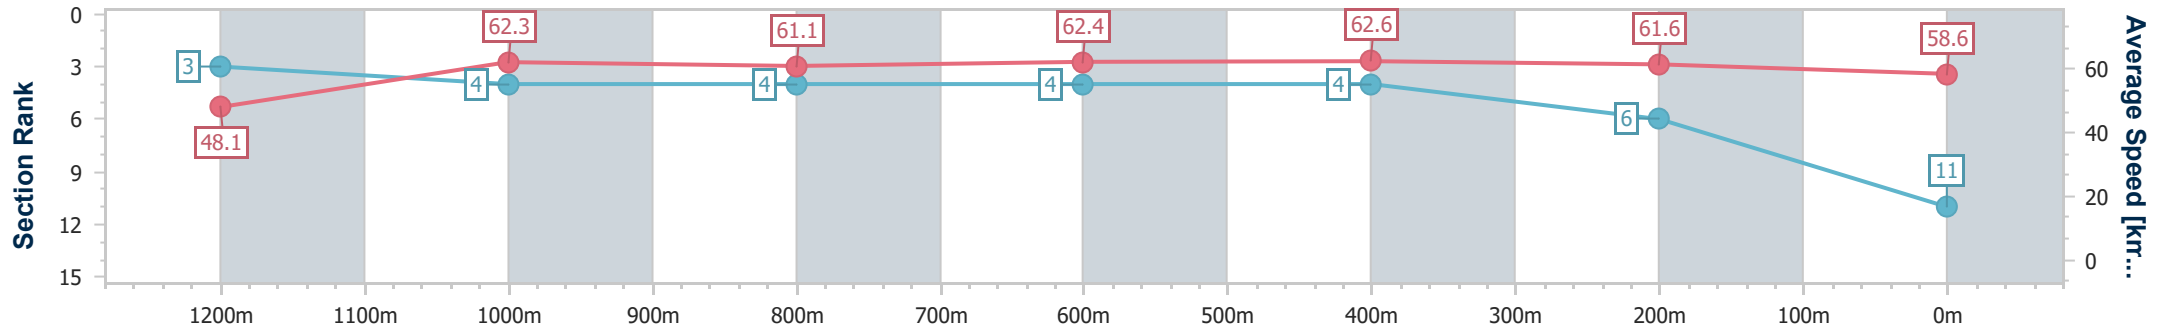

Horse/Jockey Name	Liability
Final Rank	11
Fastest Section Time (Section)	0:11.24 (Overall)
Top Speed [km/h] (Section)	64.8 (Overall)
Race State	Finished

Ipswich QLD Professional
Race 8: EVENTS @ IEEC.COM.AU RATINGS BAND 0 - 70
Handicap - 1350m

09 November 2022 - 17:30

Track Rating: Soft 5, Weather: Fine, Rail Position: +6m Entire

Section	Overall	1200m	1000m	800m	600m	400m	200m
Section Times	1:21.72 [11] (0:11.24)	1:10.48 [3] (0:11.52)	0:58.96 [4] (0:11.81)	0:47.15 [4] (0:11.54)	0:35.61 [4] (0:11.55)	0:24.06 [4] (0:11.77)	0:12.29 [6] (0:12.29)
Average Speed [km/h]	48.1	62.3	61.1	62.4	62.6	61.6	58.6
Top Speed [km/h]	64.8	64.2	62.7	63.8	63.2	63.3	63.4
Avg. Dist. to Rail [m]	1.7	1.0	0.3	0.2	0.7	3.2	7.6
Avg. Stride Freq. [Hz]	2.2	2.2	2.2	2.2	2.3	2.3	2.2
Avg. Stride Length [m]	6.1	7.7	7.6	7.7	7.7	7.5	7.4

- [ ] Ranking at each section and finish
- -.-.- No data available at this section
- NA No data available