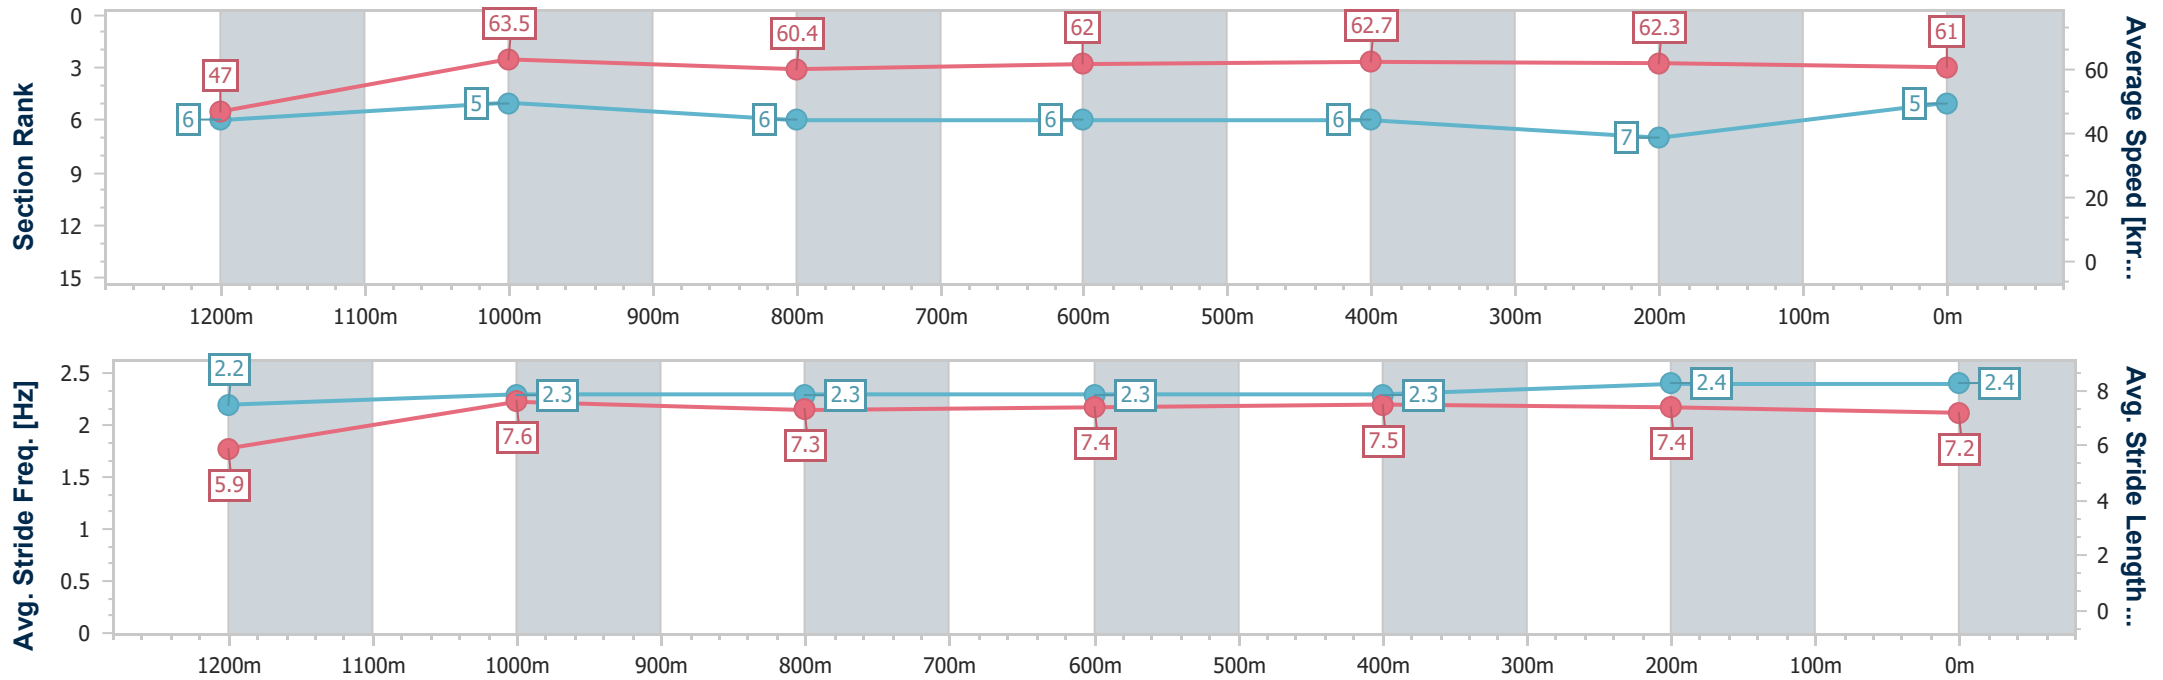

Horse/Jockey Name	Noble Beauty
Final Rank	5
Fastest Section Time (Section)	0:11.35 (1200m)
Top Speed [km/h] (Section)	65.3 (1200m)
Race State	Finished

Ipswich QLD Professional
Race 8: EVENTS @ IEEC.COM.AU RATINGS BAND 0 - 70
Handicap - 1350m

09 November 2022 - 17:30

Track Rating: Soft 5, Weather: Fine, Rail Position: +6m Entire

Section	Overall	1200m	1000m	800m	600m	400m	200m
Section Times	1:21.27 [5] (0:11.47)	1:09.80 [6] (0:11.35)	0:58.45 [5] (0:11.93)	0:46.52 [6] (0:11.61)	0:34.91 [6] (0:11.51)	0:23.40 [6] (0:11.62)	0:11.78 [7] (0:11.78)
Average Speed [km/h]	47.0	63.5	60.4	62.0	62.7	62.3	61.0
Top Speed [km/h]	63.1	65.3	62.8	64.4	64.3	63.7	62.5
Avg. Dist. to Rail [m]	1.3	0.3	0.3	0.2	0.6	2.6	7.7
Avg. Stride Freq. [Hz]	2.2	2.3	2.3	2.3	2.3	2.4	2.4
Avg. Stride Length [m]	5.9	7.6	7.3	7.4	7.5	7.4	7.2