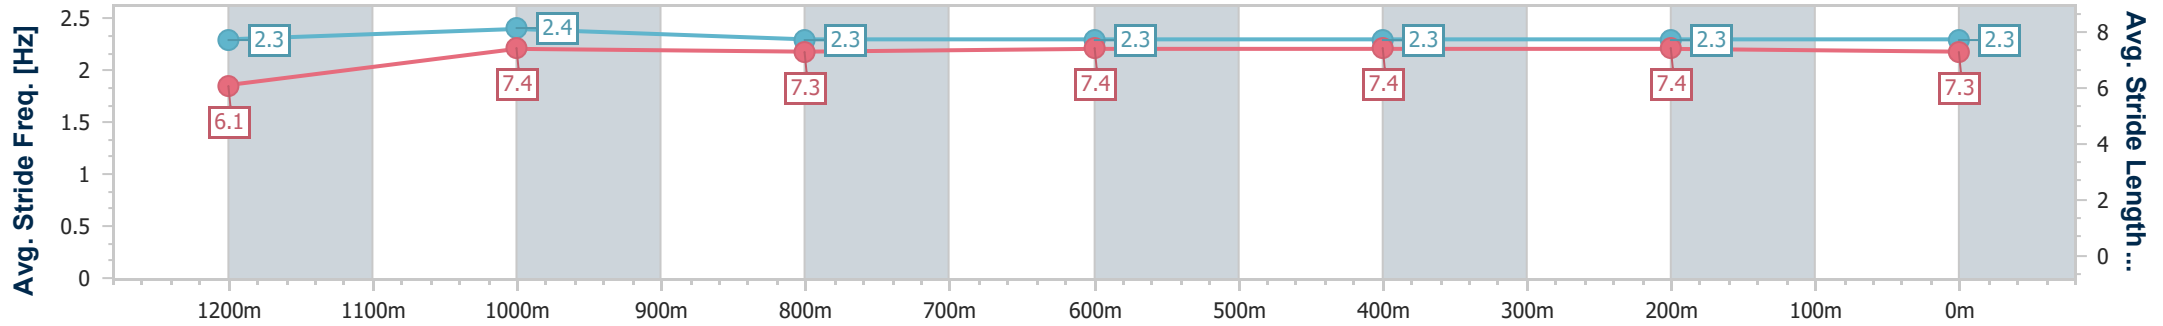

09 November 2022 - 17:30

Track Rating: Soft 5, Weather: Fine, Rail Position: +6m Entire

Section	Overall	1200m	1000m	800m	600m	400m	200m
Section Times	1:20.83 [1] (0:11.03)	1:09.80 [1] (0:11.56)	0:58.24 [2] (0:11.83)	0:46.41 [3] (0:11.59)	0:34.82 [3] (0:11.53)	0:23.29 [3] (0:11.61)	0:11.68 [2] (0:11.68)
Average Speed [km/h]	49.1	62.2	60.7	61.9	62.3	62.0	61.5
Top Speed [km/h]	65.3	64.8	62.2	62.3	63.4	62.7	62.6
Avg. Dist. to Rail [m]	5.1	0.5	1.4	0.8	0.2	0.9	3.0
Avg. Stride Freq. [Hz]	2.3	2.4	2.3	2.3	2.3	2.3	2.3
Avg. Stride Length [m]	6.1	7.4	7.3	7.4	7.4	7.4	7.3