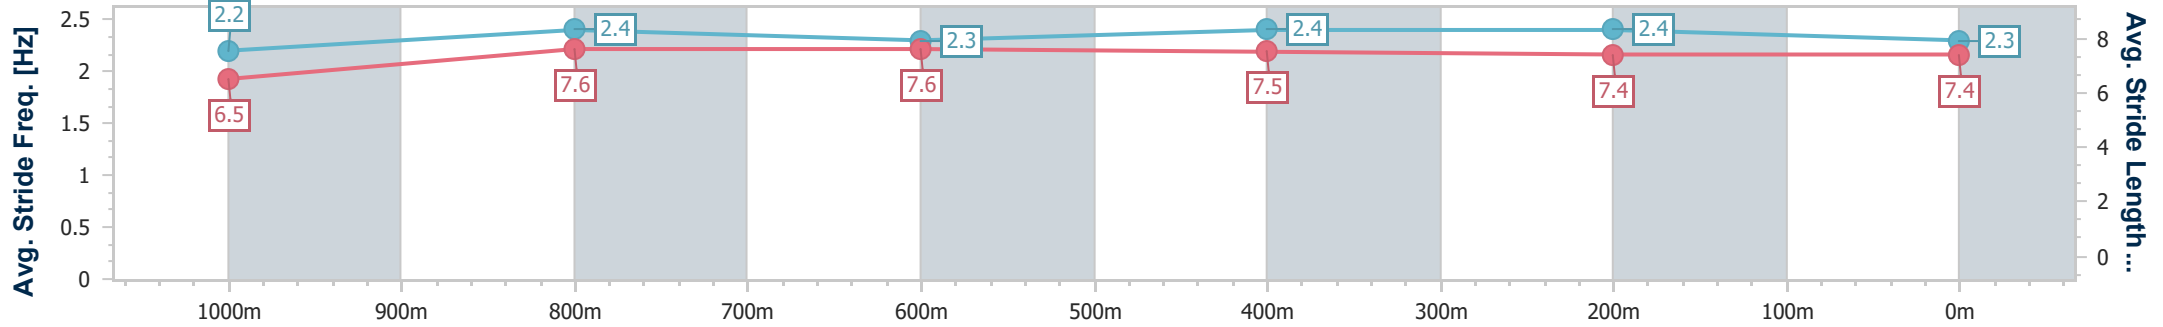

Horse/Jockey Name	Crack Of Doom
Final Rank	9
Fastest Section Time (Section)	0:10.86 (1000m)
Top Speed [km/h] (Section)	66.8 (1000m)
Race State	Finished

Ipswich QLD Professional
Race 7: COLENZO JOINERY SUMMER PROVINCIAL SPRINT
SERIES - HEAT - BENCHMARK 75 Handicap - 1200m

18 November 2022 - 17:32

Track Rating: Good 3, Weather: Fine, Rail Position: +7m 1600-1000

Section	Overall	1000m	800m	600m	400m	200m
Section Times	1:10.90 [9] (0:14.47)	0:56.43 [9] (0:10.86)	0:45.57 [9] (0:11.18)	0:34.39 [9] (0:11.13)	0:23.26 [9] (0:11.27)	0:11.99 [9] (0:11.99)
Average Speed [km/h]	49.8	66.0	64.1	64.5	63.7	60.0
Top Speed [km/h]	65.8	66.8	66.1	65.5	64.9	62.4
Avg. Dist. to Rail [m]	7.7	1.4	1.5	0.6	1.0	0.5
Avg. Stride Freq. [Hz]	2.2	2.4	2.3	2.4	2.4	2.3
Avg. Stride Length [m]	6.5	7.6	7.6	7.5	7.4	7.4

- [ ] Ranking at each section and finish
- -.-.- No data available at this section
- NA No data available