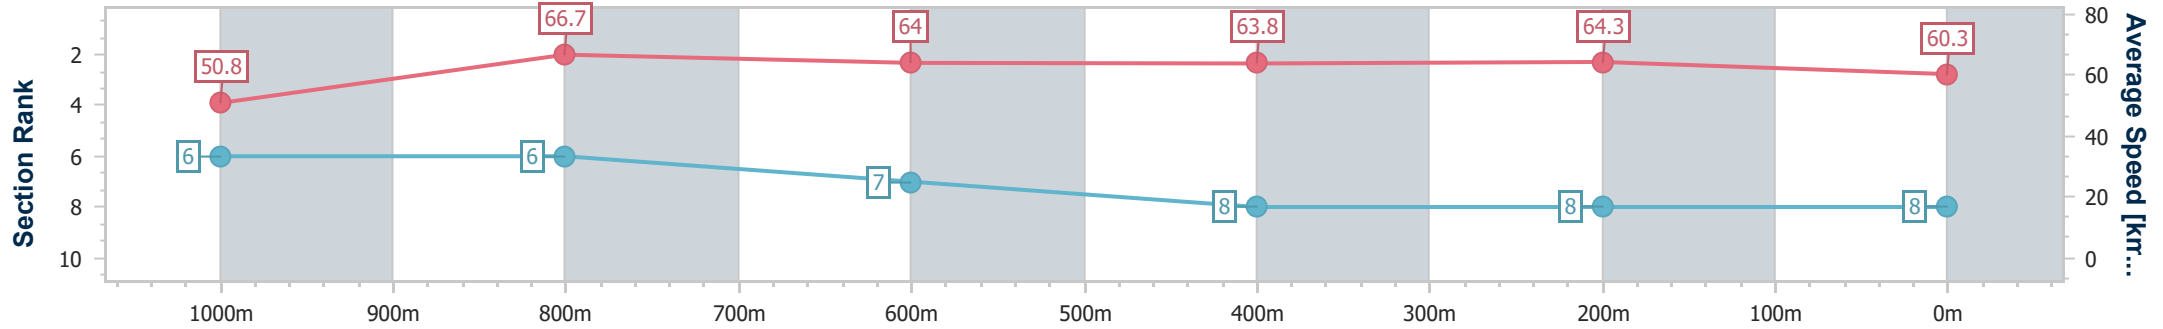

Horse/Jockey Name	Broken Hero
Final Rank	8
Fastest Section Time (Section)	0:10.81 (1000m)
Top Speed [km/h] (Section)	67.4 (1000m)
Race State	Finished

Ipswich QLD Professional
Race 7: COLENZO JOINERY SUMMER PROVINCIAL SPRINT
SERIES - HEAT - BENCHMARK 75 Handicap - 1200m

18 November 2022 - 17:32

Track Rating: Good 3, Weather: Fine, Rail Position: +7m 1600-1000

Section	Overall	1000m	800m	600m	400m	200m
Section Times	1:10.73 [8] (0:14.18)	0:56.55 [6] (0:10.81)	0:45.74 [6] (0:11.28)	0:34.46 [7] (0:11.32)	0:23.14 [8] (0:11.21)	0:11.93 [8] (0:11.93)
Average Speed [km/h]	50.8	66.7	64.0	63.8	64.3	60.3
Top Speed [km/h]	65.6	67.4	65.7	65.1	65.3	62.3
Avg. Dist. to Rail [m]	7.8	0.6	0.8	1.2	0.3	1.3
Avg. Stride Freq. [Hz]	2.2	2.3	2.2	2.2	2.3	2.2
Avg. Stride Length [m]	6.5	8.1	7.9	7.9	7.8	7.7

- [ ] Ranking at each section and finish
- -.-.- No data available at this section
- NA No data available