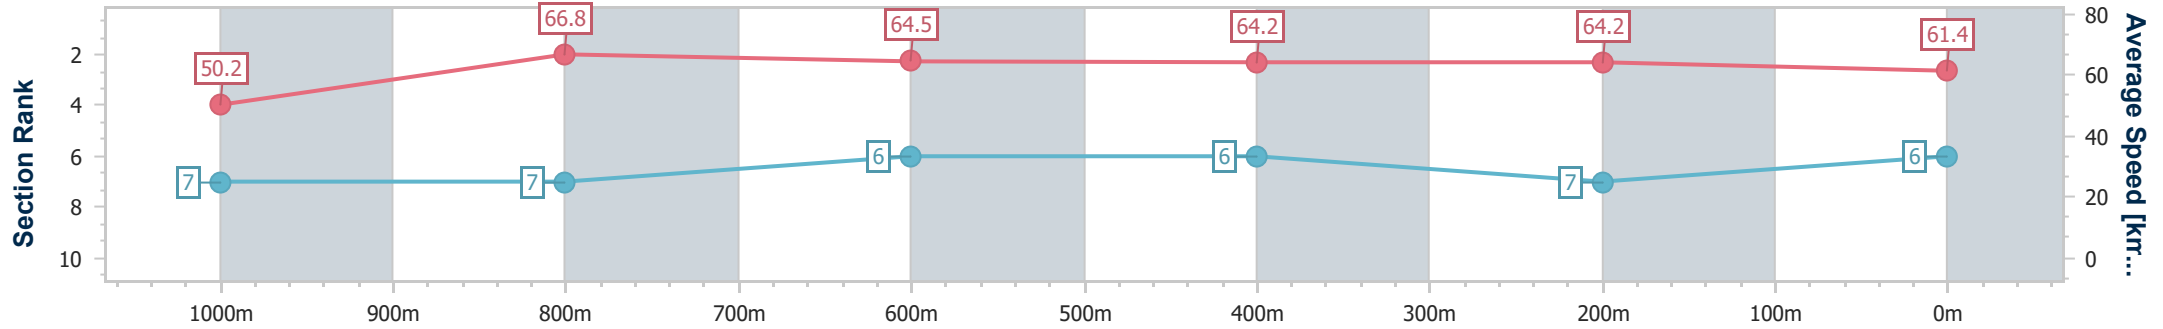

Horse/Jockey Name	Checkers
Final Rank	6
Fastest Section Time (Section)	0:10.74 (1000m)
Top Speed [km/h] (Section)	67.4 (1000m)
Race State	Finished

Ipswich QLD Professional
Race 7: COLENZO JOINERY SUMMER PROVINCIAL SPRINT
SERIES - HEAT - BENCHMARK 75 Handicap - 1200m

18 November 2022 - 17:32

Track Rating: Good 3, Weather: Fine, Rail Position: +7m 1600-1000

Section	Overall	1000m	800m	600m	400m	200m
Section Times	1:10.39 [6] (0:14.32)	0:56.07 [7] (0:10.74)	0:45.33 [7] (0:11.10)	0:34.23 [6] (0:11.25)	0:22.98 [6] (0:11.25)	0:11.73 [7] (0:11.73)
Average Speed [km/h]	50.2	66.8	64.5	64.2	64.2	61.4
Top Speed [km/h]	66.8	67.4	66.9	65.0	64.9	64.0
Avg. Dist. to Rail [m]	5.8	1.2	1.5	0.5	1.7	4.0
Avg. Stride Freq. [Hz]	2.2	2.4	2.4	2.4	2.5	2.4
Avg. Stride Length [m]	6.3	7.6	7.4	7.3	7.3	7.1

- [ ] Ranking at each section and finish
- -.-.- No data available at this section
- NA No data available