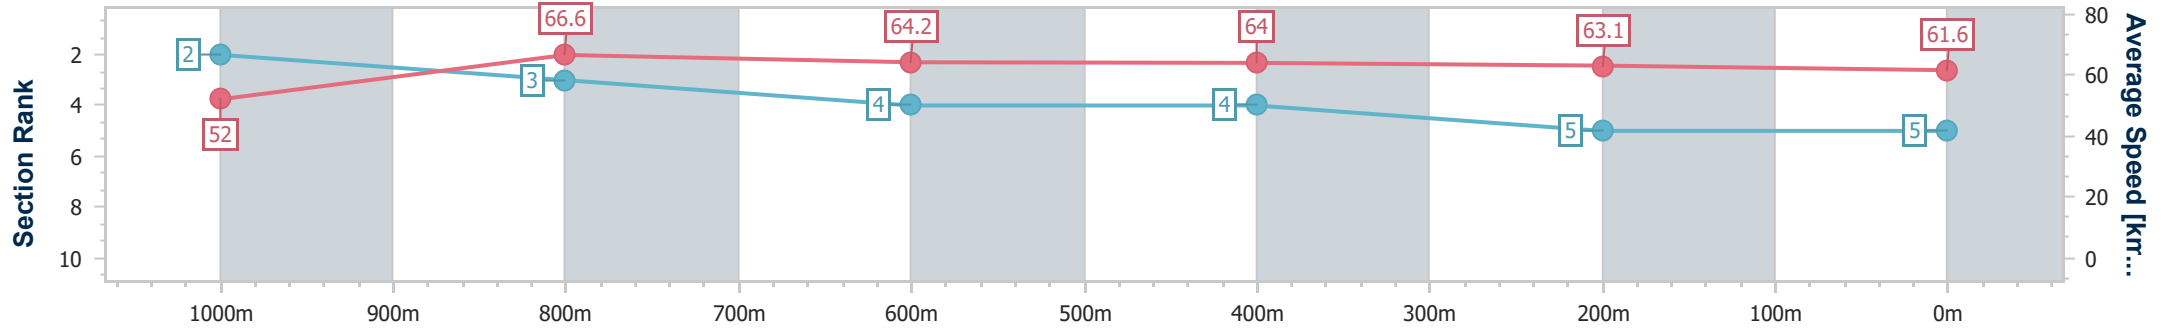

Horse/Jockey Name	Moscini
Final Rank	5
Fastest Section Time (Section)	0:10.78 (1000m)
Top Speed [km/h] (Section)	68.1 (1000m)
Race State	Finished

Ipswich QLD Professional
Race 7: COLENZO JOINERY SUMMER PROVINCIAL SPRINT
SERIES - HEAT - BENCHMARK 75 Handicap - 1200m

18 November 2022 - 17:32

Track Rating: Good 3, Weather: Fine, Rail Position: +7m 1600-1000

Section	Overall	1000m	800m	600m	400m	200m
Section Times	1:10.16 [5] (0:13.85)	0:56.31 [2] (0:10.78)	0:45.53 [3] (0:11.21)	0:34.32 [4] (0:11.25)	0:23.07 [4] (0:11.38)	0:11.69 [5] (0:11.69)
Average Speed [km/h]	52.0	66.6	64.2	64.0	63.1	61.6
Top Speed [km/h]	67.8	68.1	65.4	65.4	63.9	63.5
Avg. Dist. to Rail [m]	3.5	1.1	0.2	0.2	0.4	0.4
Avg. Stride Freq. [Hz]	2.2	2.4	2.3	2.4	2.3	2.3
Avg. Stride Length [m]	6.6	7.6	7.7	7.5	7.5	7.3

- [ ] Ranking at each section and finish
- -.-.- No data available at this section
- NA No data available