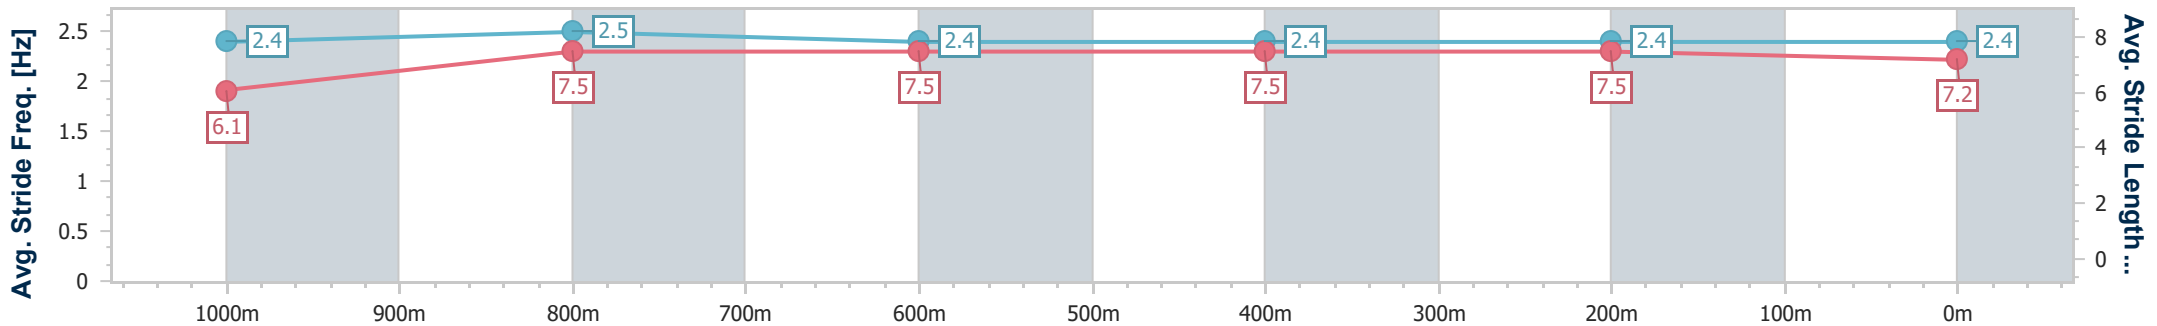

Horse/Jockey Name	Ginger Rock
Final Rank	4
Fastest Section Time (Section)	0:10.79 (1000m)
Top Speed [km/h] (Section)	67.8 (1000m)
Race State	Finished

Ipswich QLD Professional
Race 7: COLENZO JOINERY SUMMER PROVINCIAL SPRINT
SERIES - HEAT - BENCHMARK 75 Handicap - 1200m

18 November 2022 - 17:32

Track Rating: Good 3, Weather: Fine, Rail Position: +7m 1600-1000

Section	Overall	1000m	800m	600m	400m	200m
Section Times	1:10.13 [4] (0:13.88)	0:56.25 [3] (0:10.79)	0:45.46 [5] (0:11.21)	0:34.25 [5] (0:11.31)	0:22.94 [5] (0:11.32)	0:11.62 [6] (0:11.62)
Average Speed [km/h]	51.9	66.7	64.4	63.9	63.8	61.9
Top Speed [km/h]	67.1	67.8	65.0	64.4	64.4	64.5
Avg. Dist. to Rail [m]	4.9	0.5	0.5	1.1	1.2	2.4
Avg. Stride Freq. [Hz]	2.4	2.5	2.4	2.4	2.4	2.4
Avg. Stride Length [m]	6.1	7.5	7.5	7.5	7.5	7.2

- [ ] Ranking at each section and finish
- -.-.- No data available at this section
- NA No data available