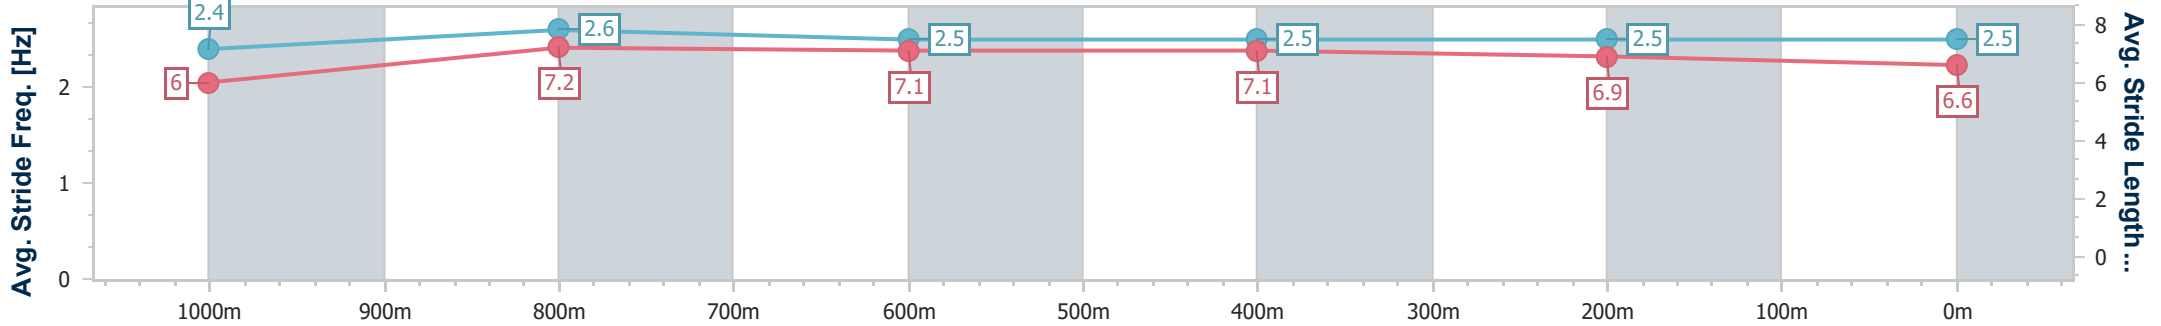

Horse/Jockey Name	Ta Chanson
Final Rank	7
Fastest Section Time (Section)	0:10.67 (1000m)
Top Speed [km/h] (Section)	67.8 (1000m)
Race State	Finished

Ipswich QLD Professional
Race 7: COLENZO JOINERY SUMMER PROVINCIAL SPRINT
SERIES - HEAT - BENCHMARK 75 Handicap - 1200m

18 November 2022 - 17:32

Track Rating: Good 3, Weather: Fine, Rail Position: +7m 1600-1000

Section	Overall	1000m	800m	600m	400m	200m
Section Times	1:10.71 [7] (0:13.76)	0:56.95 [1] (0:10.67)	0:46.28 [1] (0:11.16)	0:35.12 [1] (0:11.23)	0:23.89 [1] (0:11.55)	0:12.34 [3] (0:12.34)
Average Speed [km/h]	52.3	67.2	64.2	63.8	62.2	58.3
Top Speed [km/h]	66.2	67.8	65.3	64.5	63.0	62.1
Avg. Dist. to Rail [m]	3.3	1.2	1.4	0.9	0.9	1.3
Avg. Stride Freq. [Hz]	2.4	2.6	2.5	2.5	2.5	2.5
Avg. Stride Length [m]	6.0	7.2	7.1	7.1	6.9	6.6

- [ ] Ranking at each section and finish
- -.-.- No data available at this section
- NA No data available