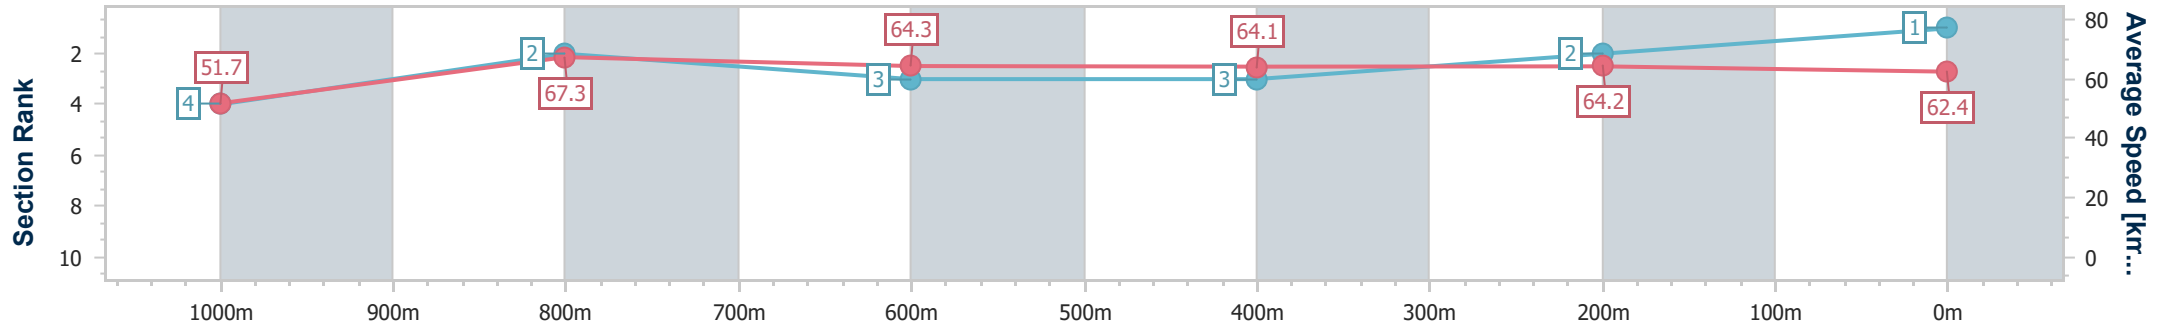

Horse/Jockey Name	Euro Belle
Final Rank	1
Fastest Section Time (Section)	0:10.73 (1000m)
Top Speed [km/h] (Section)	69.5 (1000m)
Race State	Finished

Ipswich QLD Professional
Race 7: COLENZO JOINERY SUMMER PROVINCIAL SPRINT
SERIES - HEAT - BENCHMARK 75 Handicap - 1200m

18 November 2022 - 17:32

Track Rating: Good 3, Weather: Fine, Rail Position: +7m 1600-1000

Section	Overall	1000m	800m	600m	400m	200m
Section Times	1:09.82 [1] (0:13.90)	0:55.92 [4] (0:10.73)	0:45.19 [2] (0:11.18)	0:34.01 [3] (0:11.25)	0:22.76 [3] (0:11.23)	0:11.53 [2] (0:11.53)
Average Speed [km/h]	51.7	67.3	64.3	64.1	64.2	62.4
Top Speed [km/h]	69.5	69.5	65.6	64.5	64.8	65.0
Avg. Dist. to Rail [m]	5.7	1.2	0.2	0.3	0.3	1.6
Avg. Stride Freq. [Hz]	2.4	2.5	2.5	2.5	2.5	2.5
Avg. Stride Length [m]	6.0	7.4	7.3	7.2	7.1	7.1

- [ ] Ranking at each section and finish
- -.-.- No data available at this section
- NA No data available