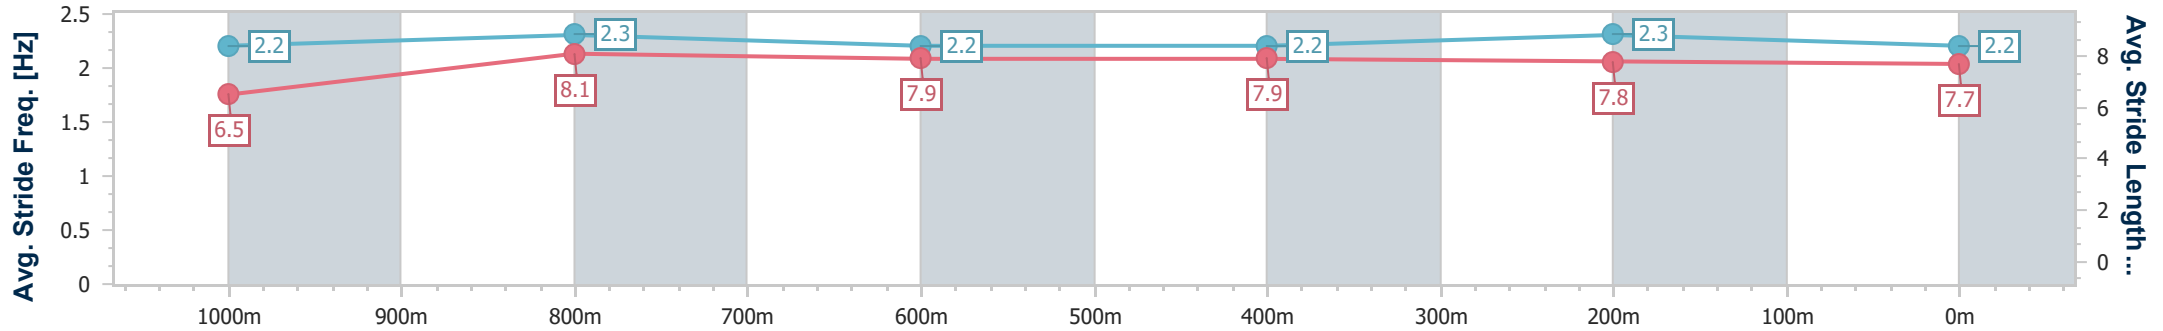

Horse/Jockey Name	Broken Hero
Final Rank	8
Fastest Section Time (Section)	0:10.81 (1000m)
Top Speed [km/h] (Section)	67.4 (1000m)
Race State	Finished

Ipswich QLD Professional
Race 7: COLENZO JOINERY SUMMER PROVINCIAL SPRINT
SERIES - HEAT - BENCHMARK 75 Handicap - 1200m

18 November 2022 - 17:32

Track Rating: Good 3, Weather: Fine, Rail Position: +7m 1600-1000

Section	Overall	1000m	800m	600m	400m	200m
Section Times	1:10.73 [8] (0:14.18)	0:56.55 [6] (0:10.81)	0:45.74 [6] (0:11.28)	0:34.46 [7] (0:11.32)	0:23.14 [8] (0:11.21)	0:11.93 [8] (0:11.93)
Average Speed [km/h]	50.8	66.7	64.0	63.8	64.3	60.3
Top Speed [km/h]	65.6	67.4	65.7	65.1	65.3	62.3
Avg. Dist. to Rail [m]	7.8	0.6	0.8	1.2	0.3	1.3
Avg. Stride Freq. [Hz]	2.2	2.3	2.2	2.2	2.3	2.2
Avg. Stride Length [m]	6.5	8.1	7.9	7.9	7.8	7.7

- [ ] Ranking at each section and finish
- -.-.- No data available at this section
- NA No data available