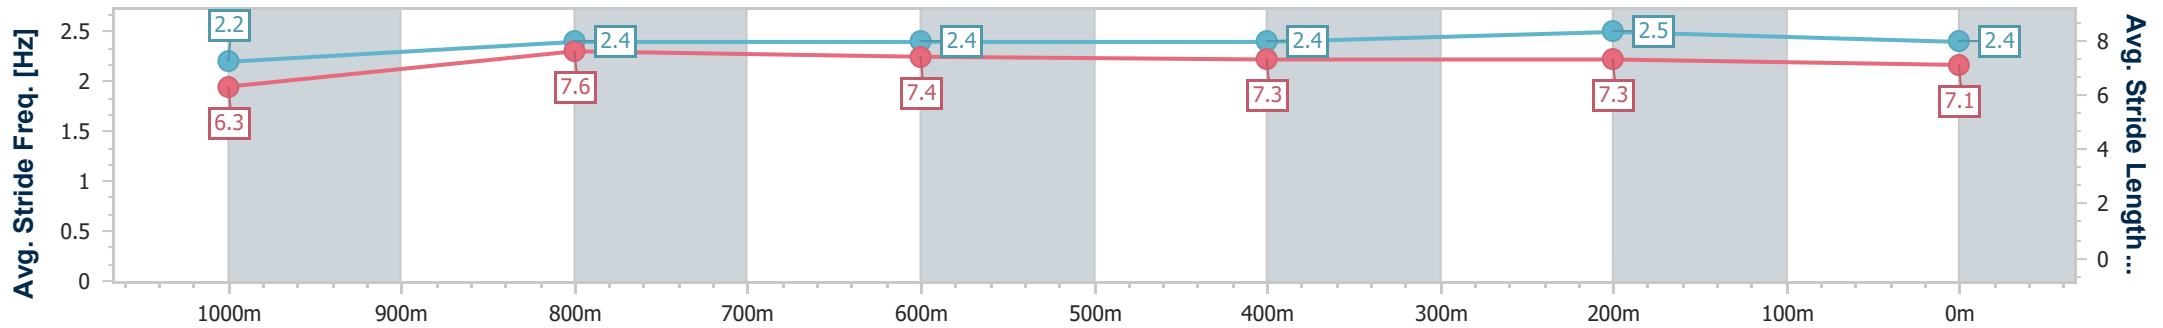

Horse/Jockey Name	Checkers
Final Rank	6
Fastest Section Time (Section)	0:10.74 (1000m)
Top Speed [km/h] (Section)	67.4 (1000m)
Race State	Finished

Ipswich QLD Professional
Race 7: COLENZO JOINERY SUMMER PROVINCIAL SPRINT
SERIES - HEAT - BENCHMARK 75 Handicap - 1200m

18 November 2022 - 17:32

Track Rating: Good 3, Weather: Fine, Rail Position: +7m 1600-1000

Section	Overall	1000m	800m	600m	400m	200m
Section Times	1:10.39 [6] (0:14.32)	0:56.07 [7] (0:10.74)	0:45.33 [7] (0:11.10)	0:34.23 [6] (0:11.25)	0:22.98 [6] (0:11.25)	0:11.73 [7] (0:11.73)
Average Speed [km/h]	50.2	66.8	64.5	64.2	64.2	61.4
Top Speed [km/h]	66.8	67.4	66.9	65.0	64.9	64.0
Avg. Dist. to Rail [m]	5.8	1.2	1.5	0.5	1.7	4.0
Avg. Stride Freq. [Hz]	2.2	2.4	2.4	2.4	2.5	2.4
Avg. Stride Length [m]	6.3	7.6	7.4	7.3	7.3	7.1

- [ ] Ranking at each section and finish
- -.-.- No data available at this section
- NA No data available