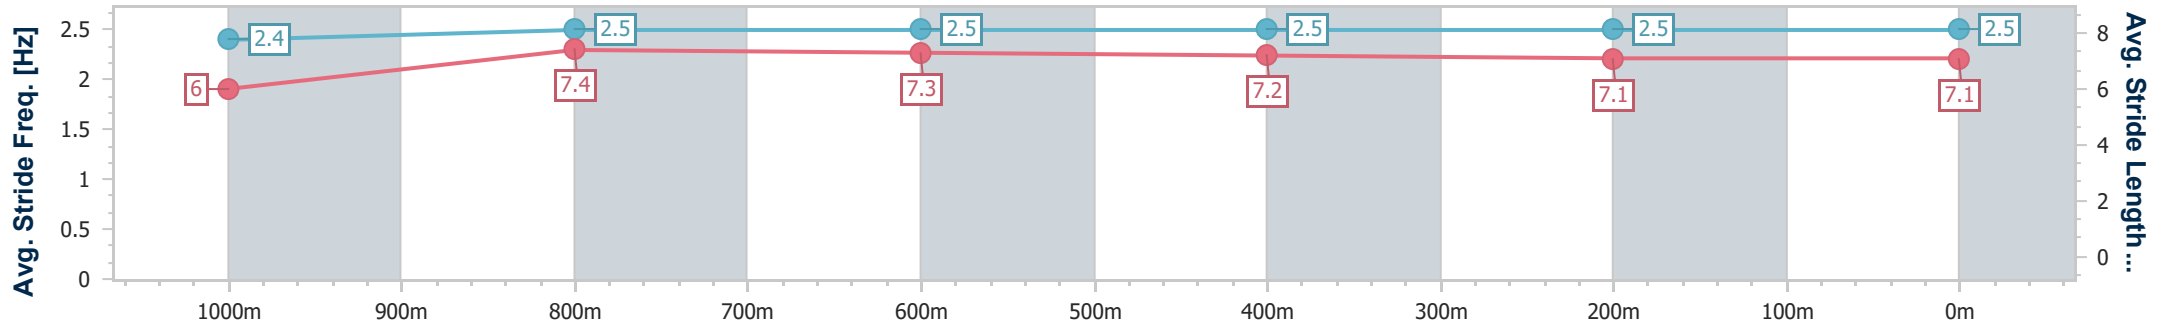

Horse/Jockey Name	Euro Belle
Final Rank	1
Fastest Section Time (Section)	0:10.73 (1000m)
Top Speed [km/h] (Section)	69.5 (1000m)
Race State	Finished

Ipswich QLD Professional
Race 7: COLENZO JOINERY SUMMER PROVINCIAL SPRINT
SERIES - HEAT - BENCHMARK 75 Handicap - 1200m

18 November 2022 - 17:32

Track Rating: Good 3, Weather: Fine, Rail Position: +7m 1600-1000

Section	Overall	1000m	800m	600m	400m	200m
Section Times	1:09.82 [1] (0:13.90)	0:55.92 [4] (0:10.73)	0:45.19 [2] (0:11.18)	0:34.01 [3] (0:11.25)	0:22.76 [3] (0:11.23)	0:11.53 [2] (0:11.53)
Average Speed [km/h]	51.7	67.3	64.3	64.1	64.2	62.4
Top Speed [km/h]	69.5	69.5	65.6	64.5	64.8	65.0
Avg. Dist. to Rail [m]	5.7	1.2	0.2	0.3	0.3	1.6
Avg. Stride Freq. [Hz]	2.4	2.5	2.5	2.5	2.5	2.5
Avg. Stride Length [m]	6.0	7.4	7.3	7.2	7.1	7.1

- [ ] Ranking at each section and finish
- -.-.- No data available at this section
- NA No data available