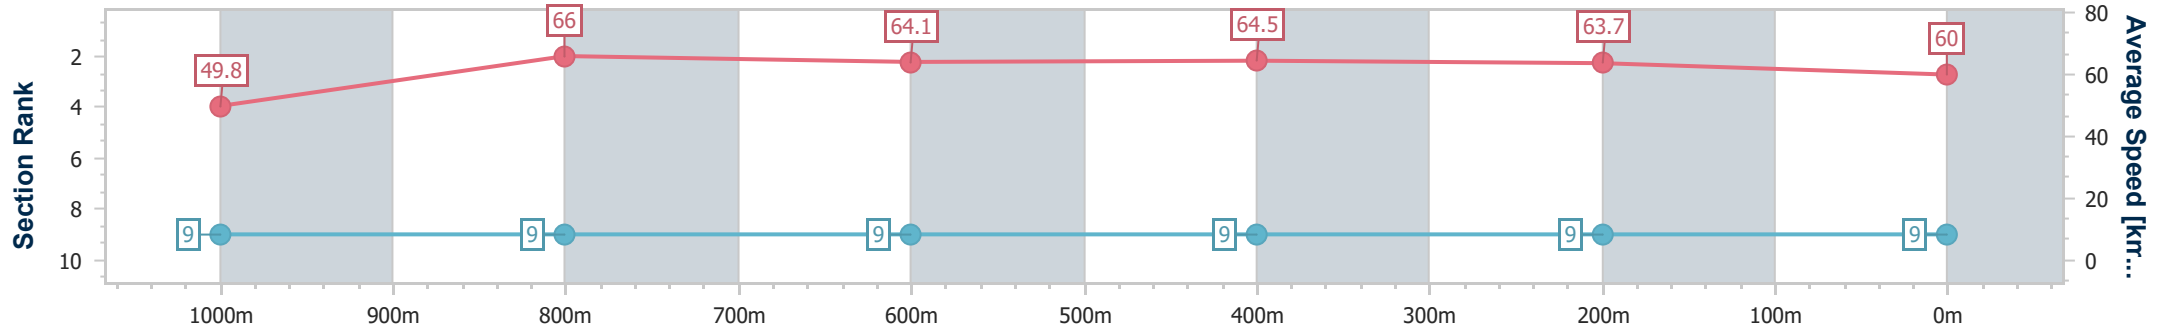

Horse/Jockey Name	Crack Of Doom
Final Rank	9
Fastest Section Time (Section)	0:10.86 (1000m)
Top Speed [km/h] (Section)	66.8 (1000m)
Race State	Finished

Ipswich QLD Professional
Race 7: COLENZO JOINERY SUMMER PROVINCIAL SPRINT
SERIES - HEAT - BENCHMARK 75 Handicap - 1200m

18 November 2022 - 17:32

Track Rating: Good 3, Weather: Fine, Rail Position: +7m 1600-1000

Section	Overall	1000m	800m	600m	400m	200m
Section Times	1:10.90 [9] (0:14.47)	0:56.43 [9] (0:10.86)	0:45.57 [9] (0:11.18)	0:34.39 [9] (0:11.13)	0:23.26 [9] (0:11.27)	0:11.99 [9] (0:11.99)
Average Speed [km/h]	49.8	66.0	64.1	64.5	63.7	60.0
Top Speed [km/h]	65.8	66.8	66.1	65.5	64.9	62.4
Avg. Dist. to Rail [m]	7.7	1.4	1.5	0.6	1.0	0.5
Avg. Stride Freq. [Hz]	2.2	2.4	2.3	2.4	2.4	2.3
Avg. Stride Length [m]	6.5	7.6	7.6	7.5	7.4	7.4

- [ ] Ranking at each section and finish
- -.-.- No data available at this section
- NA No data available