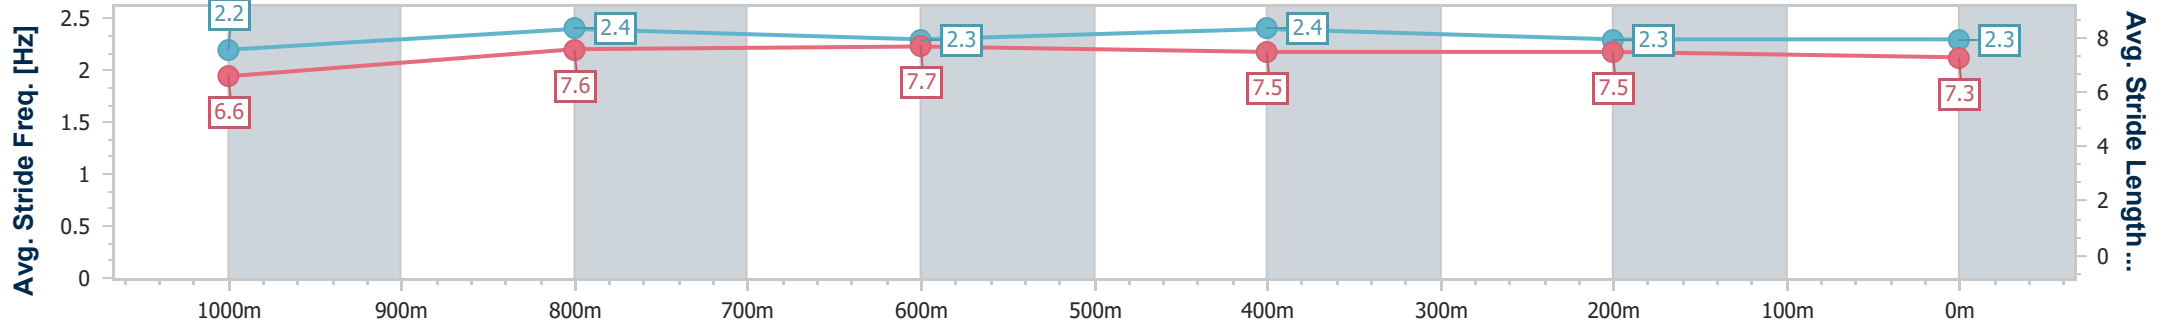

Horse/Jockey Name	Moscini
Final Rank	5
Fastest Section Time (Section)	0:10.78 (1000m)
Top Speed [km/h] (Section)	68.1 (1000m)
Race State	Finished

Ipswich QLD Professional
Race 7: COLENZO JOINERY SUMMER PROVINCIAL SPRINT
SERIES - HEAT - BENCHMARK 75 Handicap - 1200m

18 November 2022 - 17:32

Track Rating: Good 3, Weather: Fine, Rail Position: +7m 1600-1000

Section	Overall	1000m	800m	600m	400m	200m
Section Times	1:10.16 [5] (0:13.85)	0:56.31 [2] (0:10.78)	0:45.53 [3] (0:11.21)	0:34.32 [4] (0:11.25)	0:23.07 [4] (0:11.38)	0:11.69 [5] (0:11.69)
Average Speed [km/h]	52.0	66.6	64.2	64.0	63.1	61.6
Top Speed [km/h]	67.8	68.1	65.4	65.4	63.9	63.5
Avg. Dist. to Rail [m]	3.5	1.1	0.2	0.2	0.4	0.4
Avg. Stride Freq. [Hz]	2.2	2.4	2.3	2.4	2.3	2.3
Avg. Stride Length [m]	6.6	7.6	7.7	7.5	7.5	7.3

- [ ] Ranking at each section and finish
- -.-.- No data available at this section
- NA No data available