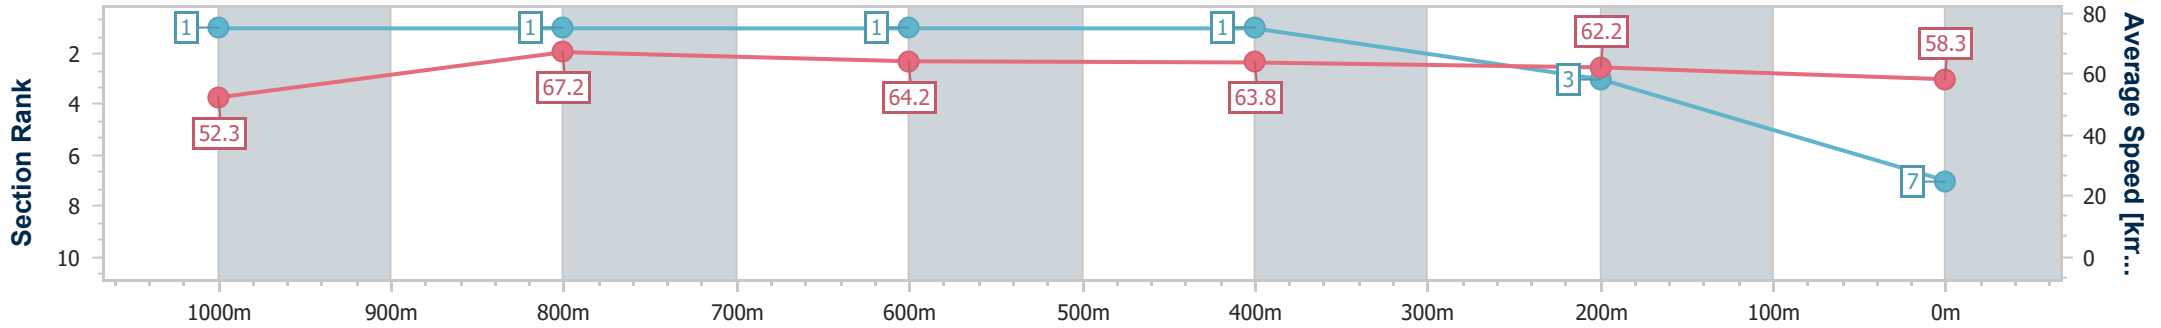

Horse/Jockey Name	Ta Chanson
Final Rank	7
Fastest Section Time (Section)	0:10.67 (1000m)
Top Speed [km/h] (Section)	67.8 (1000m)
Race State	Finished

Ipswich QLD Professional
Race 7: COLENZO JOINERY SUMMER PROVINCIAL SPRINT
SERIES - HEAT - BENCHMARK 75 Handicap - 1200m

18 November 2022 - 17:32

Track Rating: Good 3, Weather: Fine, Rail Position: +7m 1600-1000

Section	Overall	1000m	800m	600m	400m	200m
Section Times	1:10.71 [7] (0:13.76)	0:56.95 [1] (0:10.67)	0:46.28 [1] (0:11.16)	0:35.12 [1] (0:11.23)	0:23.89 [1] (0:11.55)	0:12.34 [3] (0:12.34)
Average Speed [km/h]	52.3	67.2	64.2	63.8	62.2	58.3
Top Speed [km/h]	66.2	67.8	65.3	64.5	63.0	62.1
Avg. Dist. to Rail [m]	3.3	1.2	1.4	0.9	0.9	1.3
Avg. Stride Freq. [Hz]	2.4	2.6	2.5	2.5	2.5	2.5
Avg. Stride Length [m]	6.0	7.2	7.1	7.1	6.9	6.6

- [ ] Ranking at each section and finish
- -.-.- No data available at this section
- NA No data available