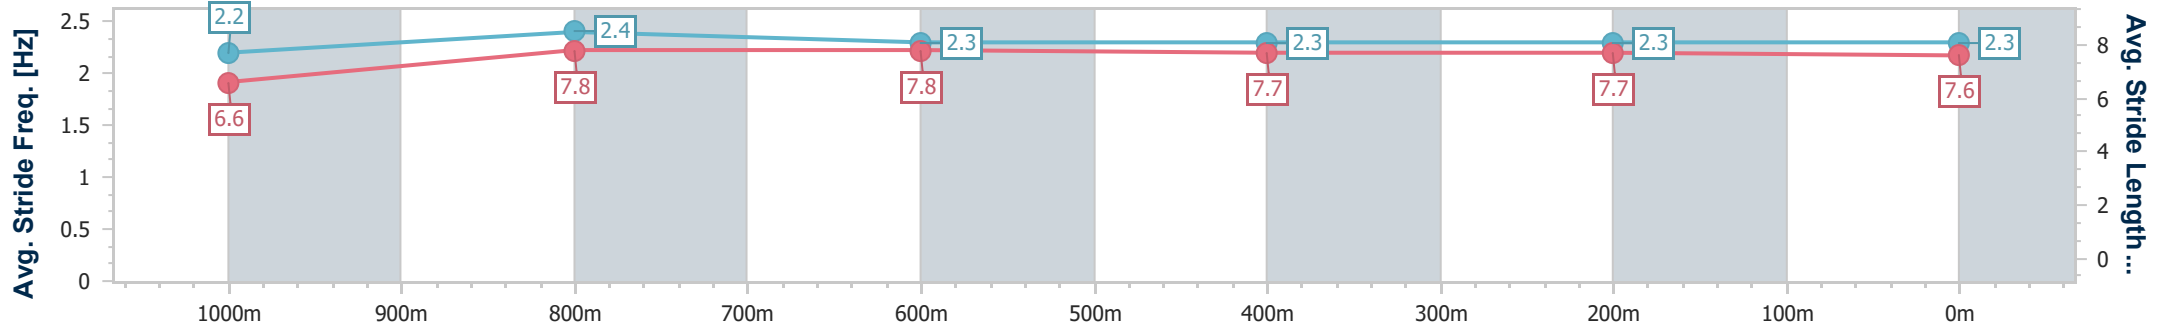

Horse/Jockey Name	Oriental Runner
Final Rank	2
Fastest Section Time (Section)	0:10.75 (1000m)
Top Speed [km/h] (Section)	67.5 (1000m)
Race State	Finished

Ipswich QLD Professional
Race 7: COLENZO JOINERY SUMMER PROVINCIAL SPRINT
SERIES - HEAT - BENCHMARK 75 Handicap - 1200m

18 November 2022 - 17:32

Track Rating: Good 3, Weather: Fine, Rail Position: +7m 1600-1000

Section	Overall	1000m	800m	600m	400m	200m
Section Times	1:09.91 [2] (0:13.92)	0:55.99 [5] (0:10.75)	0:45.24 [4] (0:11.08)	0:34.16 [2] (0:11.29)	0:22.87 [2] (0:11.22)	0:11.65 [1] (0:11.65)
Average Speed [km/h]	51.7	67.0	65.0	63.9	64.2	61.9
Top Speed [km/h]	67.2	67.5	66.5	64.6	64.9	63.8
Avg. Dist. to Rail [m]	6.3	1.3	0.3	0.6	0.5	1.2
Avg. Stride Freq. [Hz]	2.2	2.4	2.3	2.3	2.3	2.3
Avg. Stride Length [m]	6.6	7.8	7.8	7.7	7.7	7.6

- [ ] Ranking at each section and finish
- -.-.- No data available at this section
- NA No data available