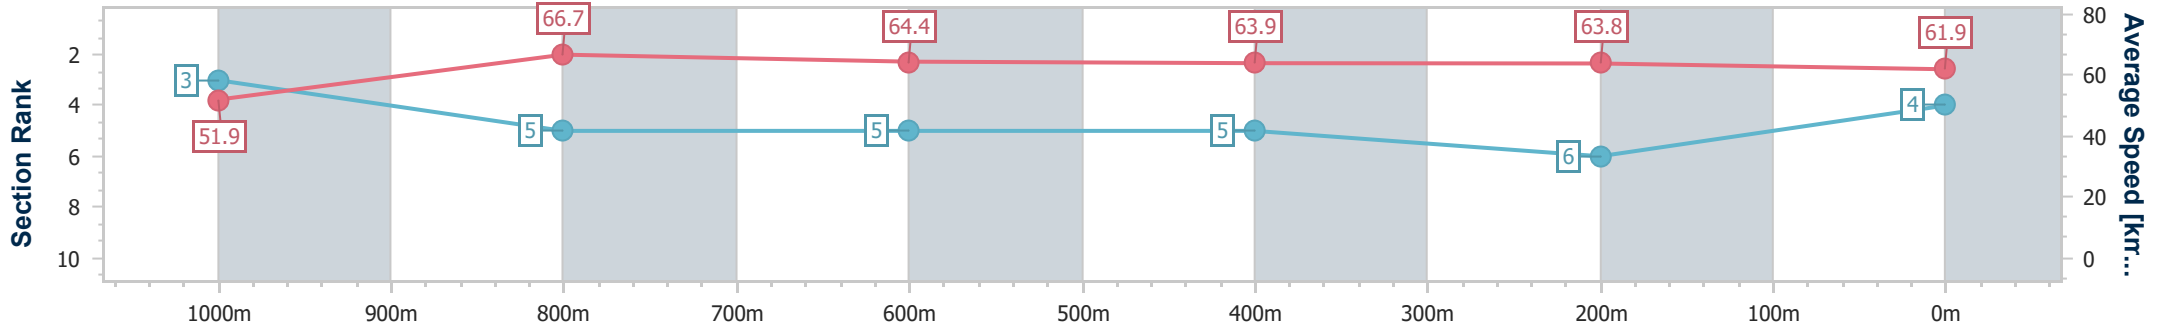

Horse/Jockey Name	Ginger Rock
Final Rank	4
Fastest Section Time (Section)	0:10.79 (1000m)
Top Speed [km/h] (Section)	67.8 (1000m)
Race State	Finished

Ipswich QLD Professional
Race 7: COLENZO JOINERY SUMMER PROVINCIAL SPRINT
SERIES - HEAT - BENCHMARK 75 Handicap - 1200m

18 November 2022 - 17:32

Track Rating: Good 3, Weather: Fine, Rail Position: +7m 1600-1000

Section	Overall	1000m	800m	600m	400m	200m
Section Times	1:10.13 [4] (0:13.88)	0:56.25 [3] (0:10.79)	0:45.46 [5] (0:11.21)	0:34.25 [5] (0:11.31)	0:22.94 [5] (0:11.32)	0:11.62 [6] (0:11.62)
Average Speed [km/h]	51.9	66.7	64.4	63.9	63.8	61.9
Top Speed [km/h]	67.1	67.8	65.0	64.4	64.4	64.5
Avg. Dist. to Rail [m]	4.9	0.5	0.5	1.1	1.2	2.4
Avg. Stride Freq. [Hz]	2.4	2.5	2.4	2.4	2.4	2.4
Avg. Stride Length [m]	6.1	7.5	7.5	7.5	7.5	7.2

- [ ] Ranking at each section and finish
- -.-.- No data available at this section
- NA No data available