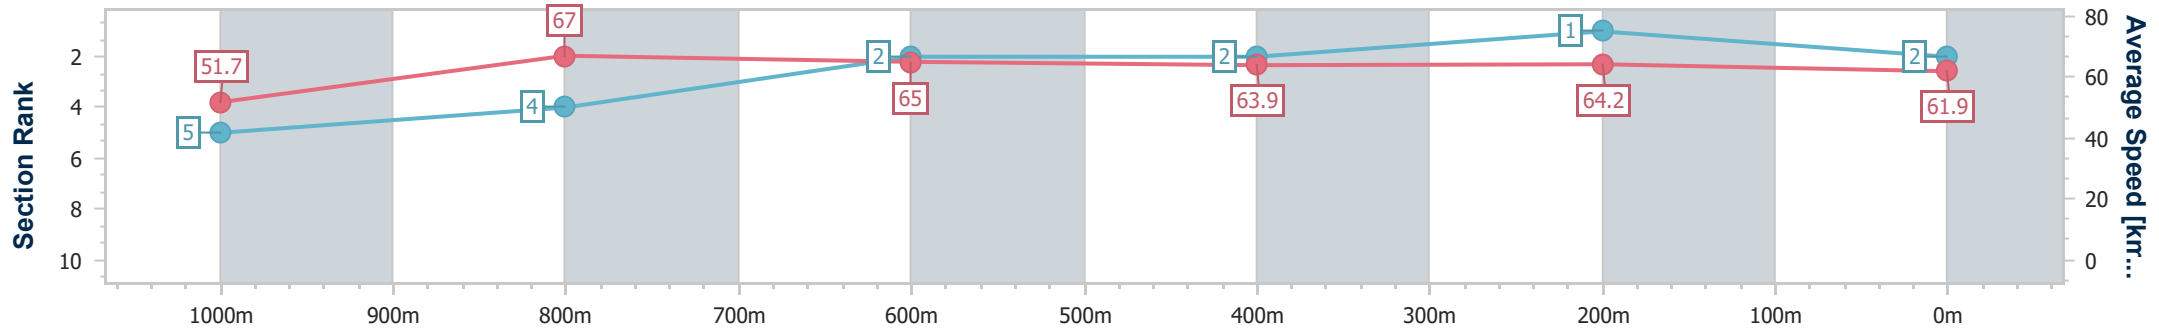

Horse/Jockey Name	Oriental Runner
Final Rank	2
Fastest Section Time (Section)	0:10.75 (1000m)
Top Speed [km/h] (Section)	67.5 (1000m)
Race State	Finished

Ipswich QLD Professional
Race 7: COLENZO JOINERY SUMMER PROVINCIAL SPRINT
SERIES - HEAT - BENCHMARK 75 Handicap - 1200m

18 November 2022 - 17:32

Track Rating: Good 3, Weather: Fine, Rail Position: +7m 1600-1000

Section	Overall	1000m	800m	600m	400m	200m
Section Times	1:09.91 [2] (0:13.92)	0:55.99 [5] (0:10.75)	0:45.24 [4] (0:11.08)	0:34.16 [2] (0:11.29)	0:22.87 [2] (0:11.22)	0:11.65 [1] (0:11.65)
Average Speed [km/h]	51.7	67.0	65.0	63.9	64.2	61.9
Top Speed [km/h]	67.2	67.5	66.5	64.6	64.9	63.8
Avg. Dist. to Rail [m]	6.3	1.3	0.3	0.6	0.5	1.2
Avg. Stride Freq. [Hz]	2.2	2.4	2.3	2.3	2.3	2.3
Avg. Stride Length [m]	6.6	7.8	7.8	7.7	7.7	7.6

- [ ] Ranking at each section and finish
- -.-.- No data available at this section
- NA No data available