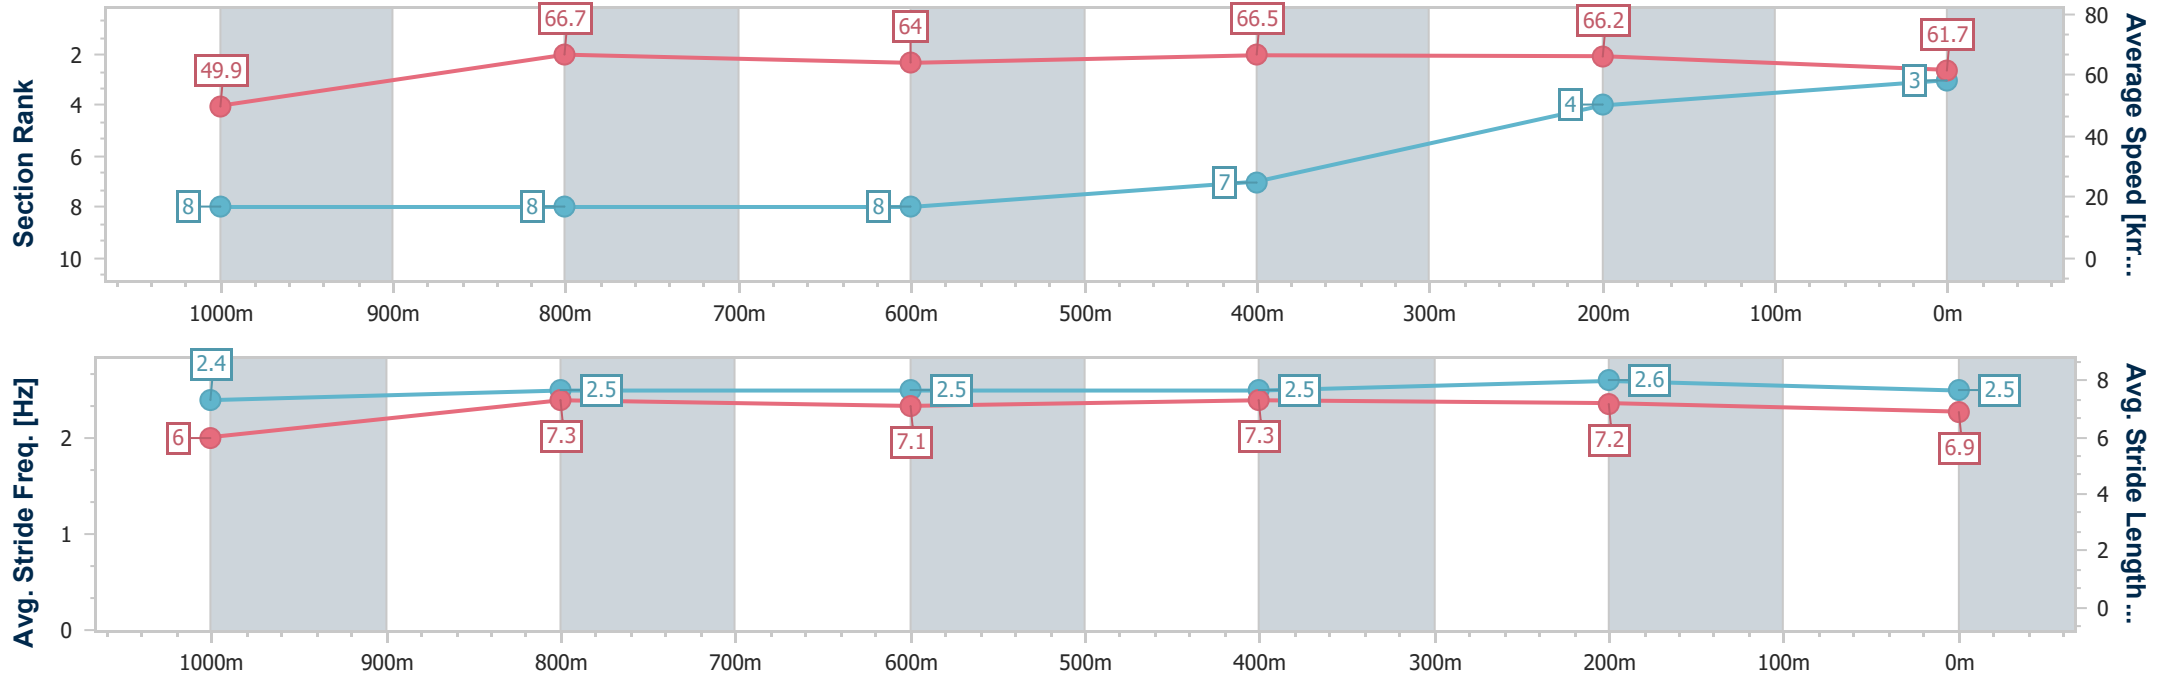

Horse/Jockey Name	Spinning Spirit
Final Rank	3
Fastest Section Time (Section)	0:10.79 (1000m)
Top Speed [km/h] (Section)	67.8 (400m)
Race State	Finished

Ipswich QLD Professional
Race 7: COLENZO JOINERY SUMMER PROVINCIAL SPRINT
SERIES - HEAT - BENCHMARK 75 Handicap - 1200m

18 November 2022 - 17:32

Track Rating: Good 3, Weather: Fine, Rail Position: +7m 1600-1000

Section	Overall	1000m	800m	600m	400m	200m
Section Times	1:10.11 [3] (0:14.44)	0:55.67 [8] (0:10.79)	0:44.88 [8] (0:11.24)	0:33.64 [8] (0:10.97)	0:22.67 [7] (0:11.00)	0:11.67 [4] (0:11.67)
Average Speed [km/h]	49.9	66.7	64.0	66.5	66.2	61.7
Top Speed [km/h]	64.8	67.3	66.5	67.5	67.8	64.7
Avg. Dist. to Rail [m]	7.9	0.7	0.4	2.7	3.7	4.8
Avg. Stride Freq. [Hz]	2.4	2.5	2.5	2.5	2.6	2.5
Avg. Stride Length [m]	6.0	7.3	7.1	7.3	7.2	6.9

- [ ] Ranking at each section and finish
- -.-.- No data available at this section
- NA No data available