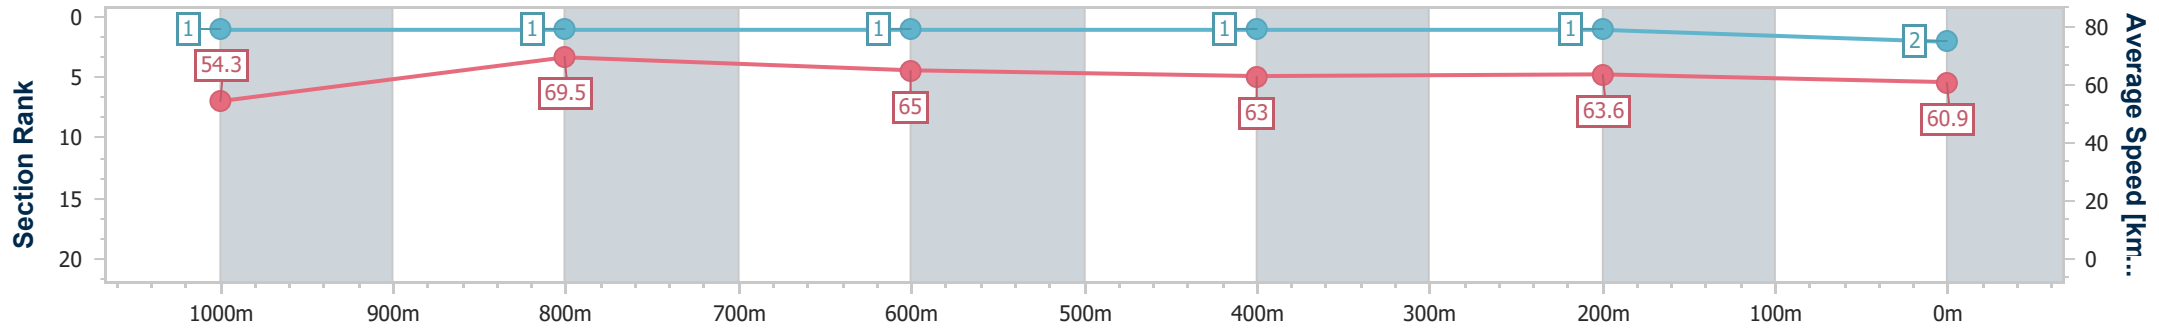

Horse/Jockey Name	Preach
Final Rank	2
Fastest Section Time (Section)	0:10.45 (1000m)
Top Speed [km/h] (Section)	71.5 (1000m)
Race State	Finished

Aquis Park Gold Coast QLD Professional
Race 5: TATTERSALL'S ARCADE Class 3 Plate - 1200m

26 November 2022 - 14:28

Track Rating: Good 3, Weather: Fine, Rail Position: True Entire Course

Section	Overall	1000m	800m	600m	400m	200m
Section Times	1:09.31 [2] (0:13.28)	0:56.03 [1] (0:10.45)	0:45.58 [1] (0:11.06)	0:34.52 [1] (0:11.38)	0:23.14 [1] (0:11.32)	0:11.82 [1] (0:11.82)
Average Speed [km/h]	54.3	69.5	65.0	63.0	63.6	60.9
Top Speed [km/h]	70.5	71.5	67.0	63.8	64.2	63.2
Avg. Dist. to Rail [m]	11.8	1.5	0.3	0.6	0.1	1.2
Avg. Stride Freq. [Hz]	2.4	2.4	2.3	2.2	2.3	2.2
Avg. Stride Length [m]	6.5	8.0	8.0	7.9	7.8	7.6

- [ ] Ranking at each section and finish
- -.-.- No data available at this section
- NA No data available