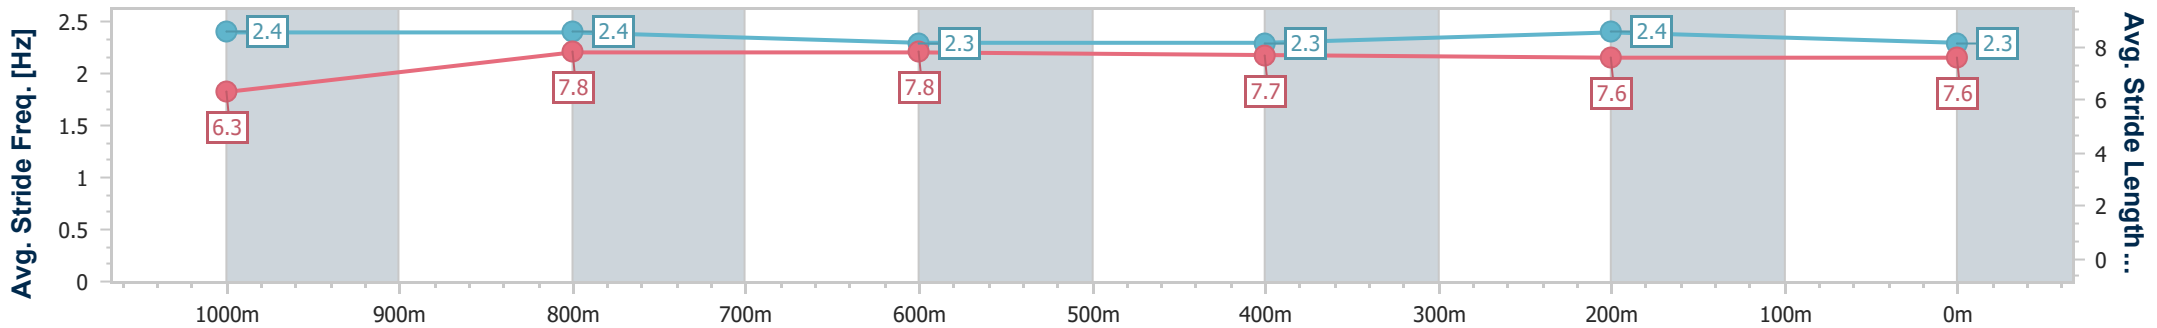

Aquis Park Gold Coast QLD Professional
Race 5: TATTERSALL'S ARCADE Class 3 Plate - 1200m

26 November 2022 - 14:28

Track Rating: Good 3, Weather: Fine, Rail Position: True Entire Course

Section	Overall	1000m	800m	600m	400m	200m
Section Times	1:09.18 [1] (0:13.50)	0:55.68 [4] (0:10.88)	0:44.80 [4] (0:10.88)	0:33.92 [3] (0:11.26)	0:22.66 [3] (0:11.14)	0:11.52 [2] (0:11.52)
Average Speed [km/h]	53.3	66.6	66.3	63.8	64.7	62.6
Top Speed [km/h]	68.3	67.6	67.6	64.7	66.2	65.0
Avg. Dist. to Rail [m]	5.4	1.1	0.6	0.3	2.1	4.0
Avg. Stride Freq. [Hz]	2.4	2.4	2.3	2.3	2.4	2.3
Avg. Stride Length [m]	6.3	7.8	7.8	7.7	7.6	7.6