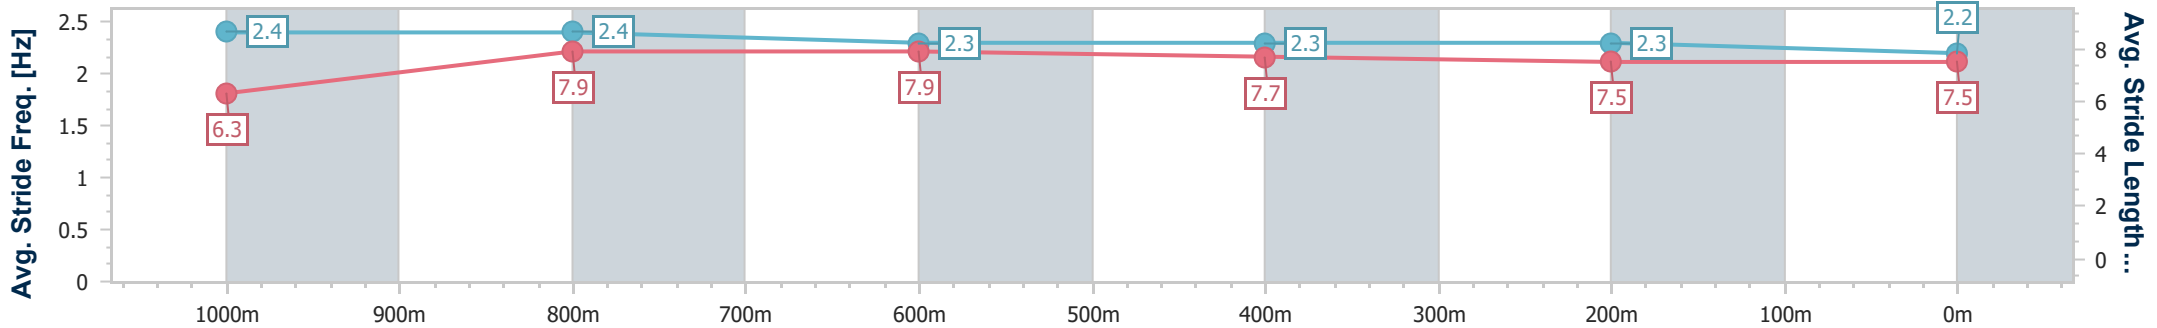

Horse/Jockey Name	King's Express
Final Rank	6
Fastest Section Time (Section)	0:10.78 (1000m)
Top Speed [km/h] (Section)	70.2 (Overall)
Race State	Finished

Aquis Park Gold Coast QLD Professional
Race 5: TATTERSALL'S ARCADE Class 3 Plate - 1200m

26 November 2022 - 14:28

Track Rating: Good 3, Weather: Fine, Rail Position: True Entire Course

Section	Overall	1000m	800m	600m	400m	200m								
Section Times	1:09.80 [6] (0:13.27)	0:56.53 [2] (0:10.78)	0:45.75 [2] (0:10.96)	0:34.79 [2] (0:11.38)	0:23.41 [2] (0:11.36)	0:12.05 [5] (0:12.05)								
Average Speed [km/h]	54.2	67.6	65.5	63.2	63.4	59.7								
Top Speed [km/h]	70.2	69.3	67.1	63.6	64.6	63.1								
Avg. Dist. to Rail [m]	9.7	1.9	0.4	0.5	0.9	3.5								
Avg. Stride Freq. [Hz]	2.4	2.4	2.3	2.3	2.3	2.2								
Avg. Stride Length [m]	6.3	7.9	7.9	7.7	7.5	7.5								

- [ ] Ranking at each section and finish
- -.-.- No data available at this section
- NA No data available