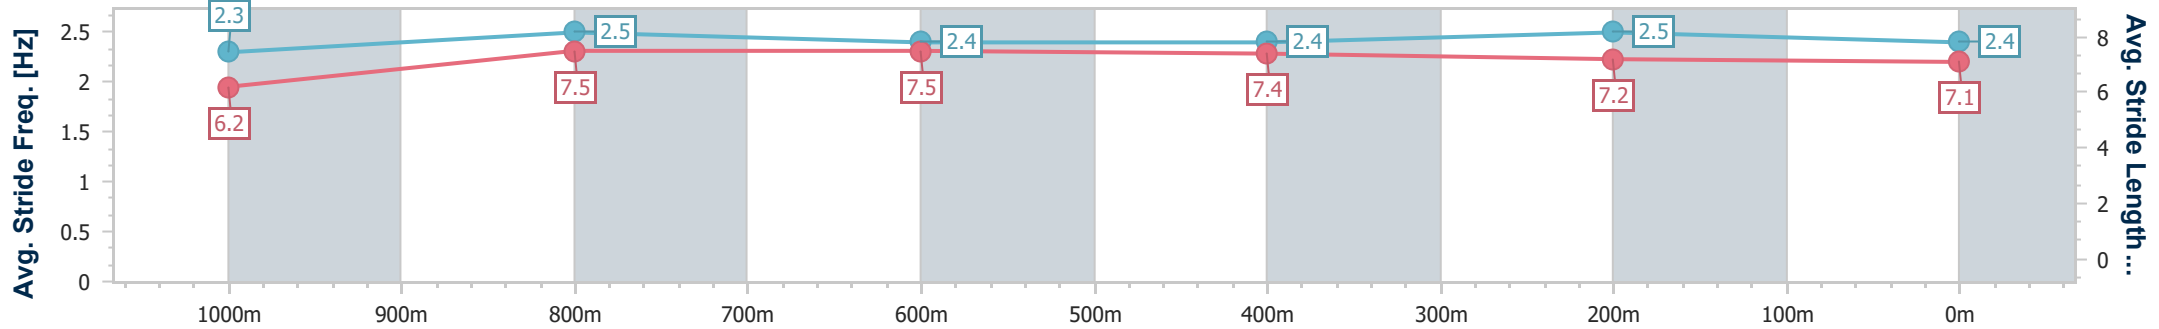

Horse/Jockey Name	Nic Me Some
Final Rank	10
Fastest Section Time (Section)	0:10.71 (1000m)
Top Speed [km/h] (Section)	68.7 (1000m)
Race State	Finished

Aquis Park Gold Coast QLD Professional
Race 5: TATTERSALL'S ARCADE Class 3 Plate - 1200m

26 November 2022 - 14:28

Track Rating: Good 3, Weather: Fine, Rail Position: True Entire Course

Section	Overall	1000m	800m	600m	400m	200m
Section Times	1:10.25 [10] (0:14.03)	0:56.22 [9] (0:10.71)	0:45.51 [8] (0:10.97)	0:34.54 [8] (0:11.25)	0:23.29 [7] (0:11.28)	0:12.01 [8] (0:12.01)
Average Speed [km/h]	51.4	67.6	65.8	64.1	64.0	60.0
Top Speed [km/h]	67.5	68.7	66.5	66.2	65.0	62.5
Avg. Dist. to Rail [m]	5.1	1.0	0.4	0.5	2.0	3.9
Avg. Stride Freq. [Hz]	2.3	2.5	2.4	2.4	2.5	2.4
Avg. Stride Length [m]	6.2	7.5	7.5	7.4	7.2	7.1

- [ ] Ranking at each section and finish
- -.-.- No data available at this section
- NA No data available