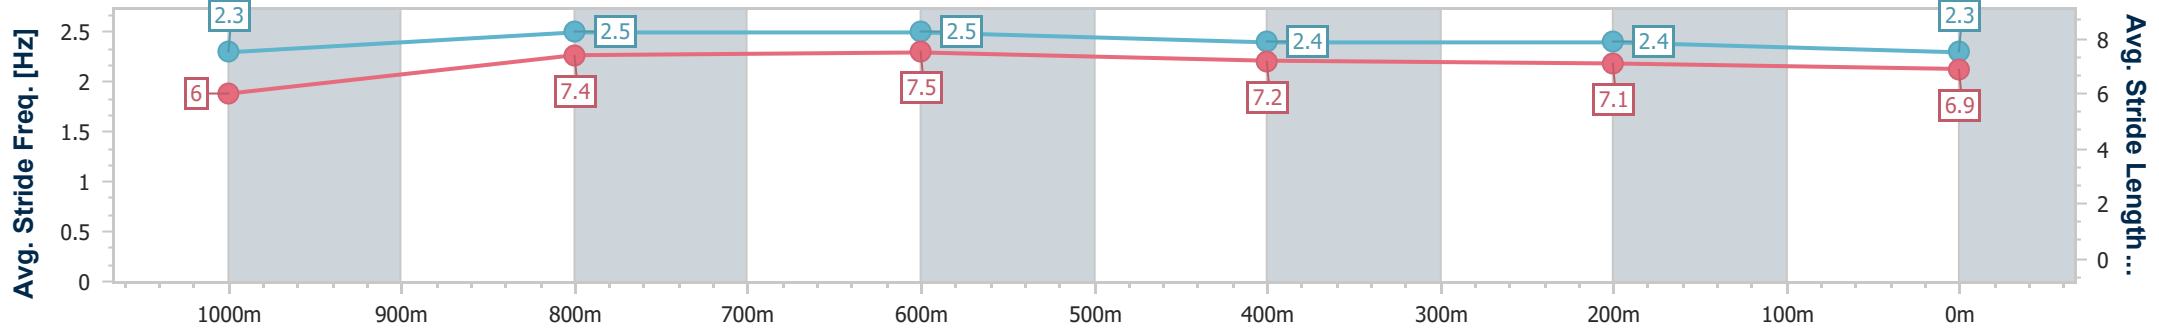

- [] Ranking at each section and finish
- .-.- No data available at this section
- NA No data available

Horse/Jockey Name	Sokudo
Final Rank	12
Fastest Section Time (Section)	0:10.66 (800m)
Top Speed [km/h] (Section)	68.1 (800m)
Race State	Finished

- [] Ranking at each section and finish
- .-.- No data available at this section
- NA No data available