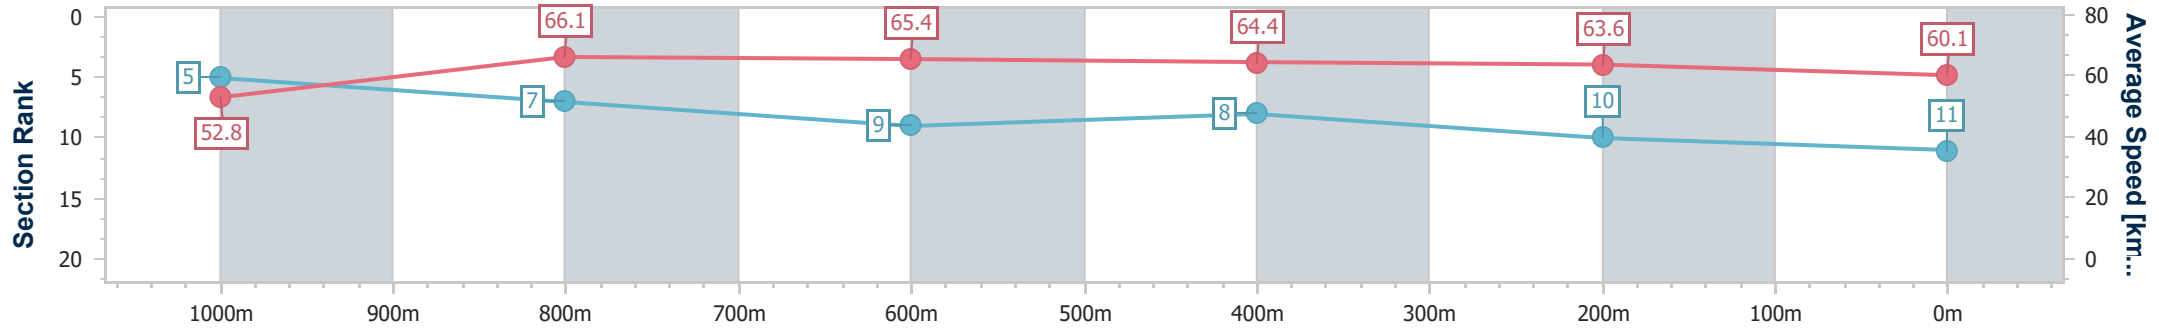

Horse/Jockey Name	Baristasista
Final Rank	11
Fastest Section Time (Section)	0:11.00 (1000m)
Top Speed [km/h] (Section)	67.8 (Overall)
Race State	Finished

Aquis Park Gold Coast QLD Professional
Race 5: TATTERSALL'S ARCADE Class 3 Plate - 1200m

26 November 2022 - 14:28

Track Rating: Good 3, Weather: Fine, Rail Position: True Entire Course

Section	Overall	1000m	800m	600m	400m	200m
Section Times	1:10.29 [11] (0:13.66)	0:56.63 [5] (0:11.00)	0:45.63 [7] (0:11.05)	0:34.58 [9] (0:11.24)	0:23.34 [8] (0:11.37)	0:11.97 [10] (0:11.97)
Average Speed [km/h]	52.8	66.1	65.4	64.4	63.6	60.1
Top Speed [km/h]	67.8	67.8	66.5	65.8	64.6	64.6
Avg. Dist. to Rail [m]	6.2	2.1	0.9	1.0	4.4	8.2
Avg. Stride Freq. [Hz]	2.4	2.4	2.3	2.3	2.3	2.2
Avg. Stride Length [m]	6.2	7.7	7.8	7.7	7.7	7.6

- [ ] Ranking at each section and finish
- -.-.- No data available at this section
- NA No data available