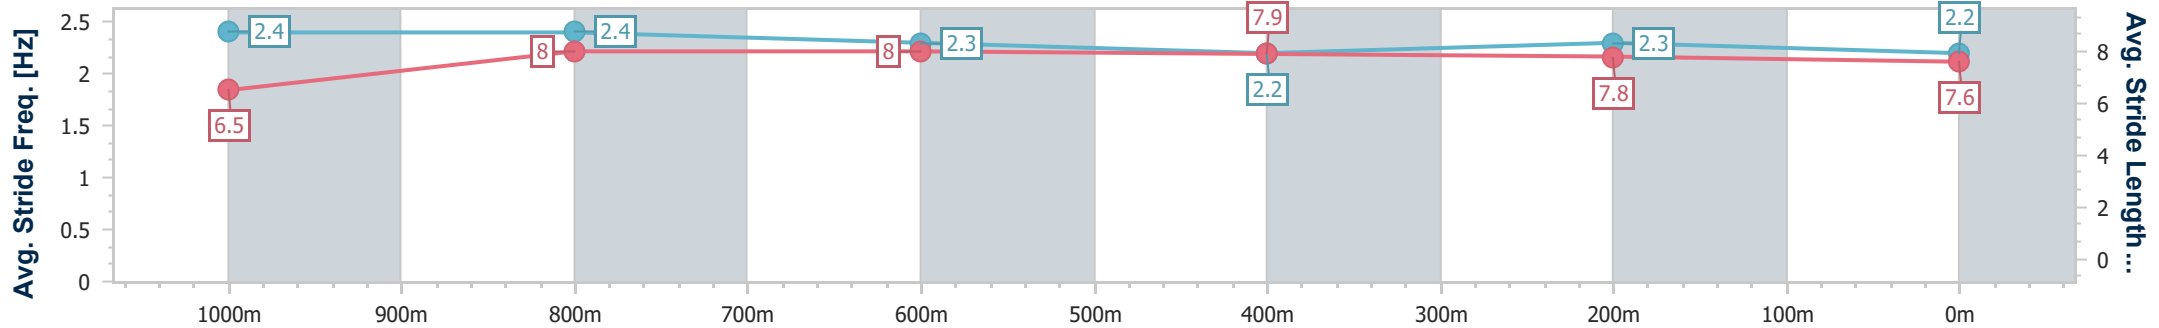

Horse/Jockey Name	Preach
Final Rank	2
Fastest Section Time (Section)	0:10.45 (1000m)
Top Speed [km/h] (Section)	71.5 (1000m)
Race State	Finished

Aquis Park Gold Coast QLD Professional
Race 5: TATTERSALL'S ARCADE Class 3 Plate - 1200m

26 November 2022 - 14:28

Track Rating: Good 3, Weather: Fine, Rail Position: True Entire Course

Section	Overall	1000m	800m	600m	400m	200m
Section Times	1:09.31 [2] (0:13.28)	0:56.03 [1] (0:10.45)	0:45.58 [1] (0:11.06)	0:34.52 [1] (0:11.38)	0:23.14 [1] (0:11.32)	0:11.82 [1] (0:11.82)
Average Speed [km/h]	54.3	69.5	65.0	63.0	63.6	60.9
Top Speed [km/h]	70.5	71.5	67.0	63.8	64.2	63.2
Avg. Dist. to Rail [m]	11.8	1.5	0.3	0.6	0.1	1.2
Avg. Stride Freq. [Hz]	2.4	2.4	2.3	2.2	2.3	2.2
Avg. Stride Length [m]	6.5	8.0	8.0	7.9	7.8	7.6

- [ ] Ranking at each section and finish
- -.-.- No data available at this section
- NA No data available