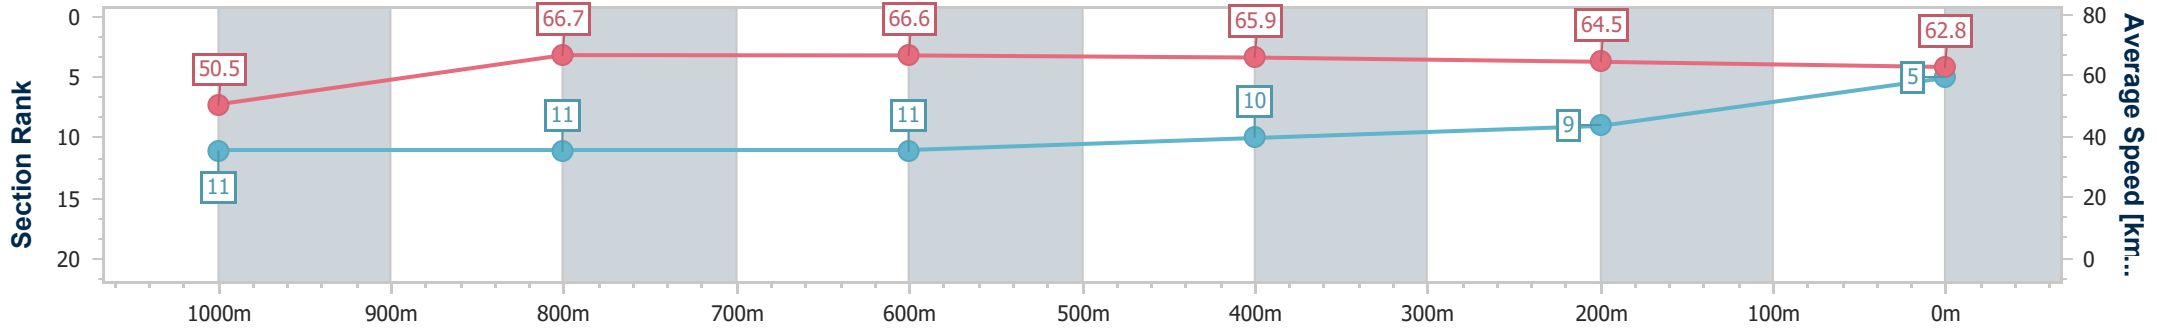

Horse/Jockey Name	Prime Asset
Final Rank	5
Fastest Section Time (Section)	0:10.86 (800m)
Top Speed [km/h] (Section)	68.2 (1000m)
Race State	Finished

Aquis Park Gold Coast QLD Professional
Race 5: TATTERSALL'S ARCADE Class 3 Plate - 1200m

26 November 2022 - 14:28

Track Rating: Good 3, Weather: Fine, Rail Position: True Entire Course

Section	Overall	1000m	800m	600m	400m	200m
Section Times	1:09.77 [5] (0:14.29)	0:55.48 [11] (0:10.87)	0:44.61 [11] (0:10.86)	0:33.75 [11] (0:11.07)	0:22.68 [10] (0:11.19)	0:11.49 [9] (0:11.49)
Average Speed [km/h]	50.5	66.7	66.6	65.9	64.5	62.8
Top Speed [km/h]	66.2	68.2	67.8	67.2	65.7	64.1
Avg. Dist. to Rail [m]	2.3	1.6	1.1	2.0	4.8	7.5
Avg. Stride Freq. [Hz]	2.2	2.4	2.3	2.4	2.3	2.3
Avg. Stride Length [m]	6.3	7.7	7.9	7.8	7.7	7.6

- [ ] Ranking at each section and finish
- -.-.- No data available at this section
- NA No data available