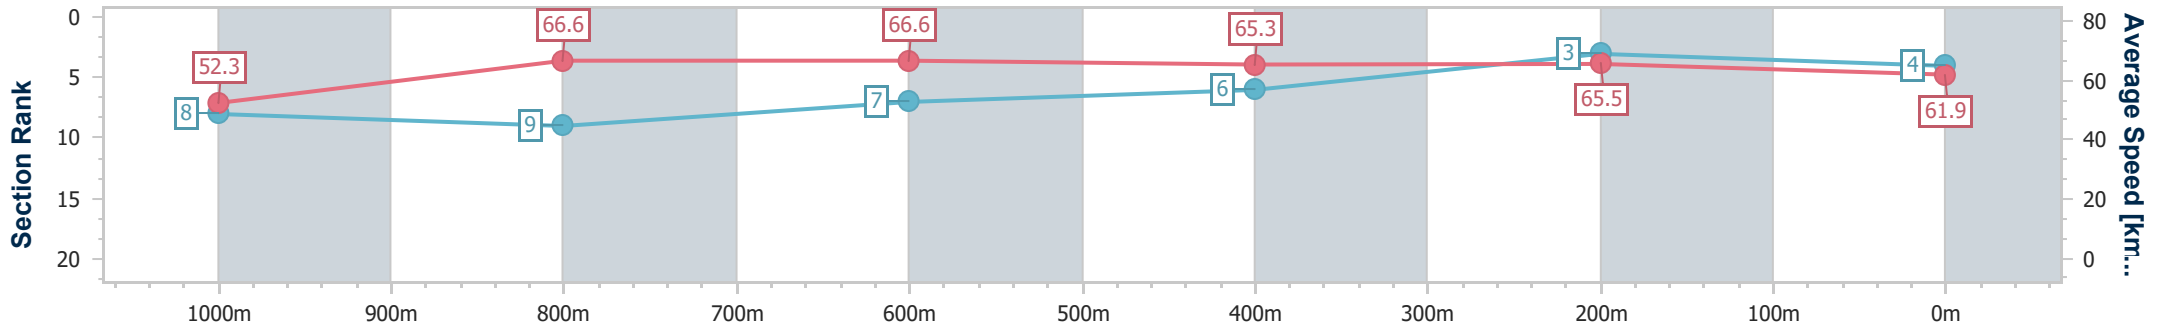

Horse/Jockey Name	Vaccine
Final Rank	4
Fastest Section Time (Section)	0:10.90 (800m)
Top Speed [km/h] (Section)	69.6 (1000m)
Race State	Finished

Aquis Park Gold Coast QLD Professional
Race 5: TATTERSALL'S ARCADE Class 3 Plate - 1200m

26 November 2022 - 14:28

Track Rating: Good 3, Weather: Fine, Rail Position: True Entire Course

Section	Overall	1000m	800m	600m	400m	200m
Section Times	1:09.52 [4] (0:13.77)	0:55.75 [8] (0:10.97)	0:44.78 [9] (0:10.90)	0:33.88 [7] (0:11.21)	0:22.67 [6] (0:11.06)	0:11.61 [3] (0:11.61)
Average Speed [km/h]	52.3	66.6	66.6	65.3	65.5	61.9
Top Speed [km/h]	67.5	69.6	68.2	66.5	67.5	64.4
Avg. Dist. to Rail [m]	7.9	2.9	1.4	2.9	6.5	8.5
Avg. Stride Freq. [Hz]	2.3	2.4	2.4	2.4	2.4	2.3
Avg. Stride Length [m]	6.5	7.9	7.9	7.7	7.5	7.4

- [ ] Ranking at each section and finish
- -.-.- No data available at this section
- NA No data available