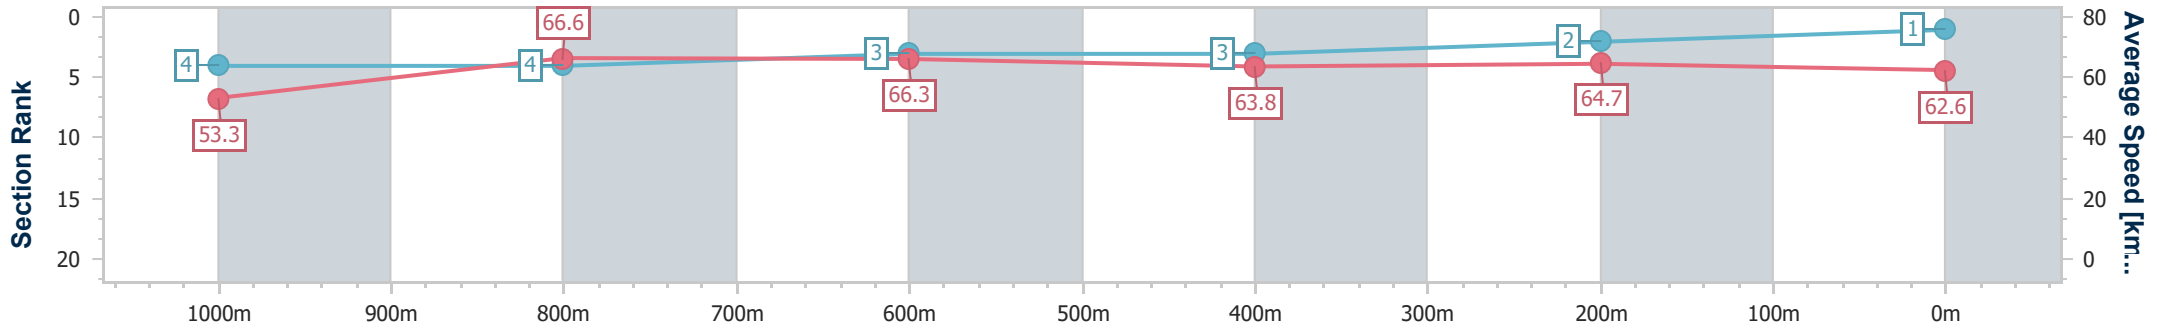

Horse/Jockey Name	Arentee
Final Rank	1
Fastest Section Time (Section)	0:10.88 (1000m)
Top Speed [km/h] (Section)	68.3 (Overall)
Race State	Finished

Aquis Park Gold Coast QLD Professional
Race 5: TATTERSALL'S ARCADE Class 3 Plate - 1200m

26 November 2022 - 14:28

Track Rating: Good 3, Weather: Fine, Rail Position: True Entire Course

Section	Overall	1000m	800m	600m	400m	200m
Section Times	1:09.18 [1] (0:13.50)	0:55.68 [4] (0:10.88)	0:44.80 [4] (0:10.88)	0:33.92 [3] (0:11.26)	0:22.66 [3] (0:11.14)	0:11.52 [2] (0:11.52)
Average Speed [km/h]	53.3	66.6	66.3	63.8	64.7	62.6
Top Speed [km/h]	68.3	67.6	67.6	64.7	66.2	65.0
Avg. Dist. to Rail [m]	5.4	1.1	0.6	0.3	2.1	4.0
Avg. Stride Freq. [Hz]	2.4	2.4	2.3	2.3	2.4	2.3
Avg. Stride Length [m]	6.3	7.8	7.8	7.7	7.6	7.6

- [ ] Ranking at each section and finish
- -.-.- No data available at this section
- NA No data available