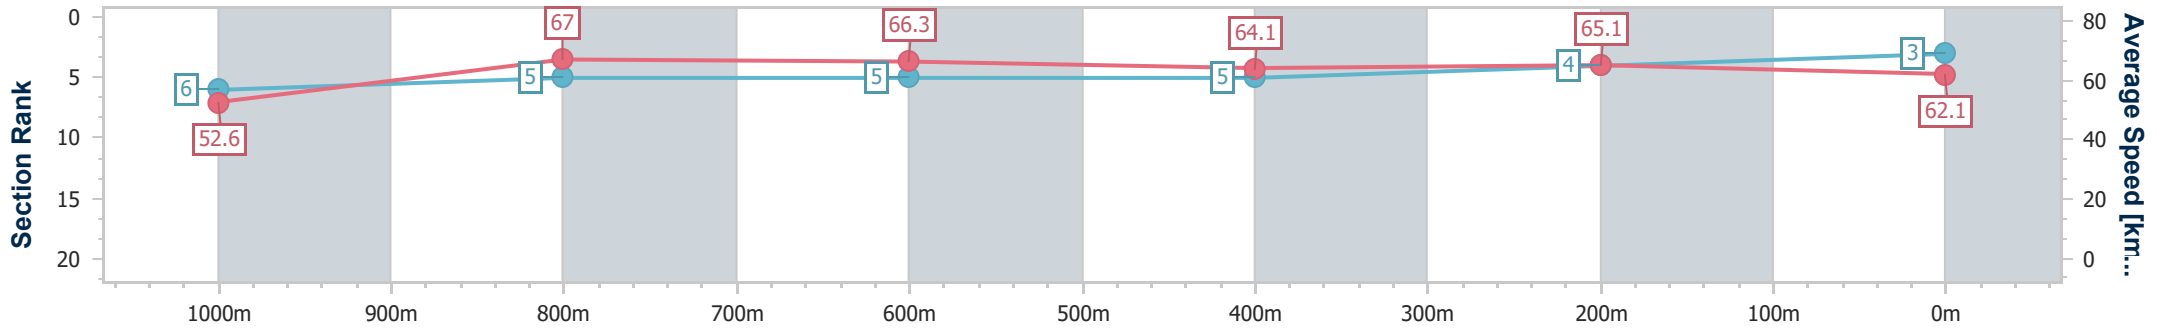

Horse/Jockey Name	Star Gamble
Final Rank	3
Fastest Section Time (Section)	0:10.89 (1000m)
Top Speed [km/h] (Section)	69.2 (1000m)
Race State	Finished

Aquis Park Gold Coast QLD Professional
Race 5: TATTERSALL'S ARCADE Class 3 Plate - 1200m

26 November 2022 - 14:28

Track Rating: Good 3, Weather: Fine, Rail Position: True Entire Course

Section	Overall	1000m	800m	600m	400m	200m
Section Times	1:09.44 [3] (0:13.71)	0:55.73 [6] (0:10.89)	0:44.84 [5] (0:10.90)	0:33.94 [5] (0:11.25)	0:22.69 [5] (0:11.09)	0:11.60 [4] (0:11.60)
Average Speed [km/h]	52.6	67.0	66.3	64.1	65.1	62.1
Top Speed [km/h]	68.6	69.2	67.3	65.5	66.3	64.3
Avg. Dist. to Rail [m]	4.3	2.3	1.0	0.3	3.8	6.1
Avg. Stride Freq. [Hz]	2.2	2.4	2.3	2.3	2.4	2.3
Avg. Stride Length [m]	6.6	7.9	8.0	7.7	7.7	7.6

- [ ] Ranking at each section and finish
- -.-.- No data available at this section
- NA No data available