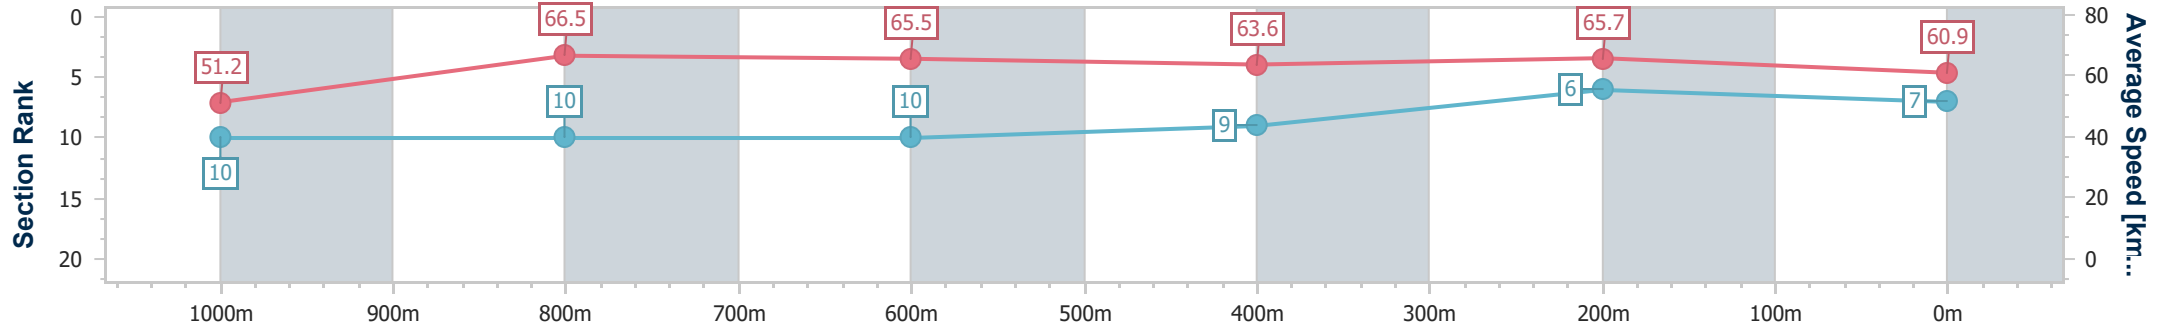

Horse/Jockey Name	Charge On
Final Rank	7
Fastest Section Time (Section)	0:10.82 (1000m)
Top Speed [km/h] (Section)	67.8 (400m)
Race State	Finished

Aquis Park Gold Coast QLD Professional
Race 5: TATTERSALL'S ARCADE Class 3 Plate - 1200m

26 November 2022 - 14:28

Track Rating: Good 3, Weather: Fine, Rail Position: True Entire Course

Section	Overall	1000m	800m	600m	400m	200m
Section Times	1:09.95 [7] (0:14.09)	0:55.86 [10] (0:10.82)	0:45.04 [10] (0:10.93)	0:34.11 [10] (0:11.30)	0:22.81 [9] (0:10.98)	0:11.83 [6] (0:11.83)
Average Speed [km/h]	51.2	66.5	65.5	63.6	65.7	60.9
Top Speed [km/h]	66.4	67.4	66.7	65.5	67.8	64.6
Avg. Dist. to Rail [m]	3.4	0.3	1.0	0.5	2.9	5.6
Avg. Stride Freq. [Hz]	2.2	2.3	2.2	2.2	2.3	2.2
Avg. Stride Length [m]	6.6	8.2	8.2	7.8	7.7	7.7

- [ ] Ranking at each section and finish
- -.-.- No data available at this section
- NA No data available