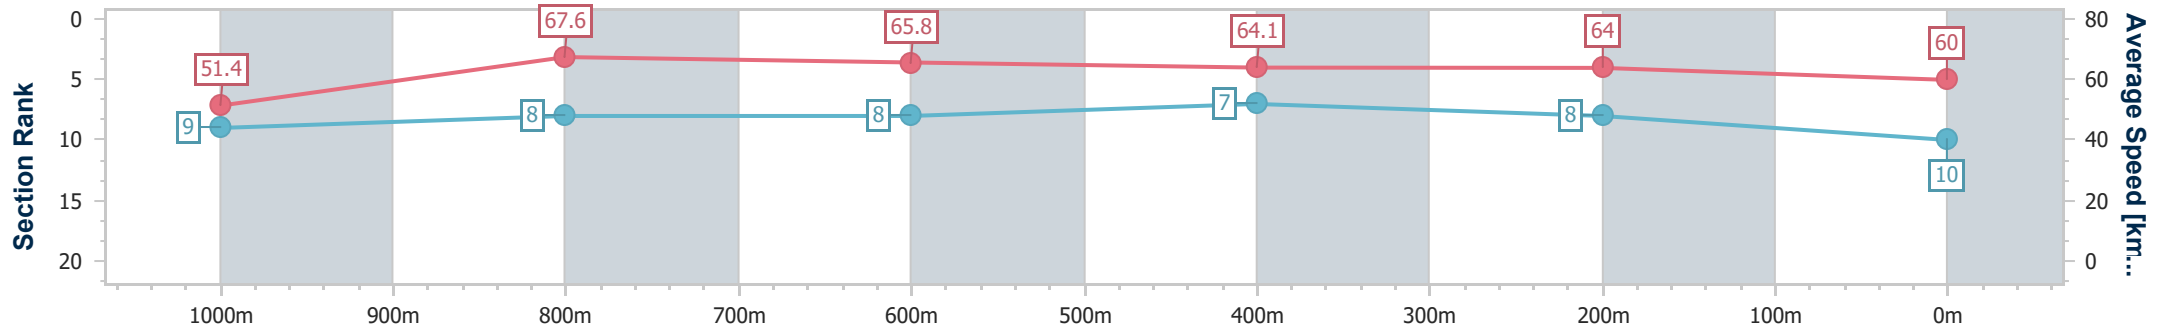

Horse/Jockey Name	Nic Me Some
Final Rank	10
Fastest Section Time (Section)	0:10.71 (1000m)
Top Speed [km/h] (Section)	68.7 (1000m)
Race State	Finished

Aquis Park Gold Coast QLD Professional
Race 5: TATTERSALL'S ARCADE Class 3 Plate - 1200m

26 November 2022 - 14:28

Track Rating: Good 3, Weather: Fine, Rail Position: True Entire Course

Section	Overall	1000m	800m	600m	400m	200m
Section Times	1:10.25 [10] (0:14.03)	0:56.22 [9] (0:10.71)	0:45.51 [8] (0:10.97)	0:34.54 [8] (0:11.25)	0:23.29 [7] (0:11.28)	0:12.01 [8] (0:12.01)
Average Speed [km/h]	51.4	67.6	65.8	64.1	64.0	60.0
Top Speed [km/h]	67.5	68.7	66.5	66.2	65.0	62.5
Avg. Dist. to Rail [m]	5.1	1.0	0.4	0.5	2.0	3.9
Avg. Stride Freq. [Hz]	2.3	2.5	2.4	2.4	2.5	2.4
Avg. Stride Length [m]	6.2	7.5	7.5	7.4	7.2	7.1

- [ ] Ranking at each section and finish
- -.-.- No data available at this section
- NA No data available