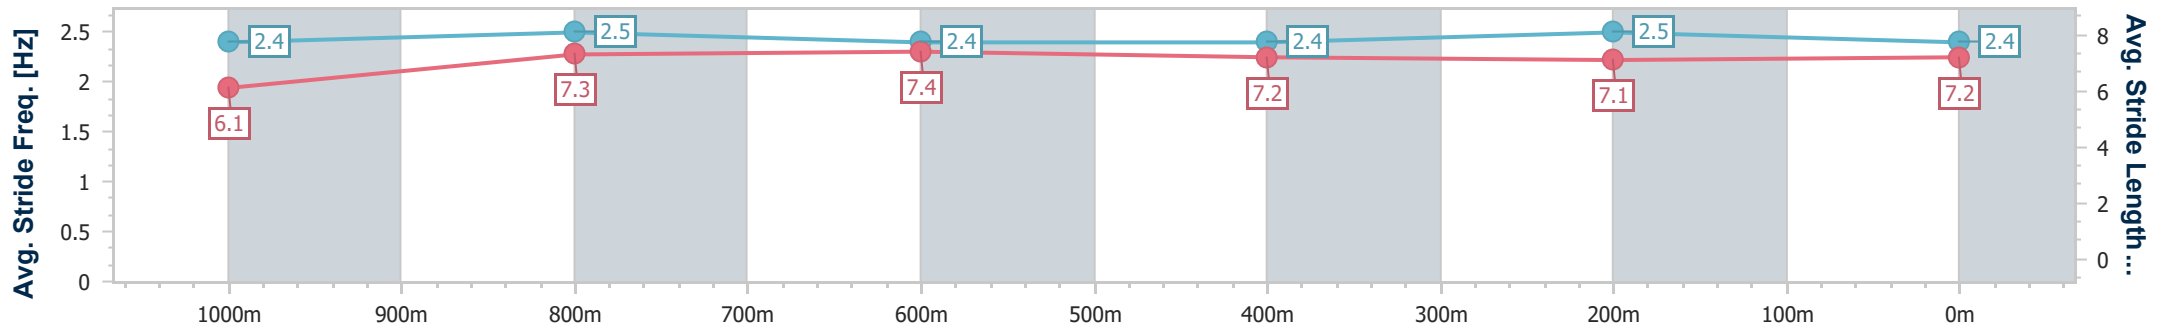

Horse/Jockey Name	Celestial Sol
Final Rank	9
Fastest Section Time (Section)	0:10.91 (1000m)
Top Speed [km/h] (Section)	67.8 (1000m)
Race State	Finished

Aquis Park Gold Coast QLD Professional
Race 5: TATTERSALL'S ARCADE Class 3 Plate - 1200m

26 November 2022 - 14:28

Track Rating: Good 3, Weather: Fine, Rail Position: True Entire Course

Section	Overall	1000m	800m	600m	400m	200m
Section Times	1:10.23 [9] (0:13.77)	0:56.46 [7] (0:10.91)	0:45.55 [6] (0:10.96)	0:34.59 [6] (0:11.55)	0:23.04 [11] (0:11.45)	0:11.59 [11] (0:11.59)
Average Speed [km/h]	52.4	66.0	65.2	62.1	62.8	62.1
Top Speed [km/h]	66.5	67.8	66.8	63.6	64.1	64.4
Avg. Dist. to Rail [m]	1.5	0.5	1.2	0.9	0.5	0.7
Avg. Stride Freq. [Hz]	2.4	2.5	2.4	2.4	2.5	2.4
Avg. Stride Length [m]	6.1	7.3	7.4	7.2	7.1	7.2

- [ ] Ranking at each section and finish
- -.-.- No data available at this section
- NA No data available