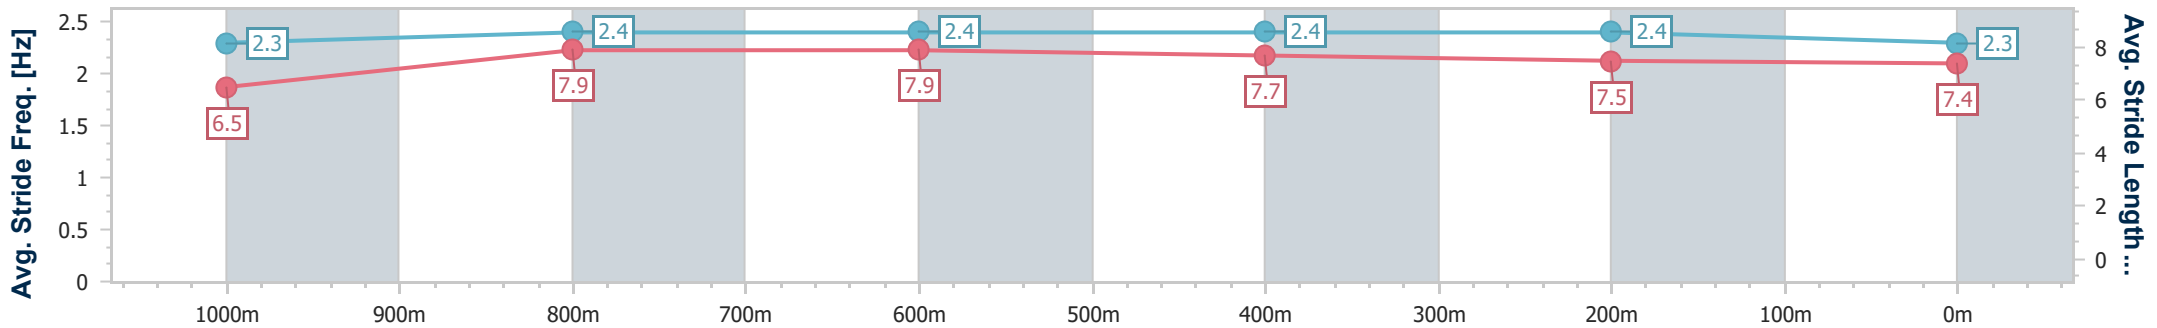

Horse/Jockey Name	Vaccine
Final Rank	4
Fastest Section Time (Section)	0:10.90 (800m)
Top Speed [km/h] (Section)	69.6 (1000m)
Race State	Finished

Aquis Park Gold Coast QLD Professional
Race 5: TATTERSALL'S ARCADE Class 3 Plate - 1200m

26 November 2022 - 14:28

Track Rating: Good 3, Weather: Fine, Rail Position: True Entire Course

Section	Overall	1000m	800m	600m	400m	200m
Section Times	1:09.52 [4] (0:13.77)	0:55.75 [8] (0:10.97)	0:44.78 [9] (0:10.90)	0:33.88 [7] (0:11.21)	0:22.67 [6] (0:11.06)	0:11.61 [3] (0:11.61)
Average Speed [km/h]	52.3	66.6	66.6	65.3	65.5	61.9
Top Speed [km/h]	67.5	69.6	68.2	66.5	67.5	64.4
Avg. Dist. to Rail [m]	7.9	2.9	1.4	2.9	6.5	8.5
Avg. Stride Freq. [Hz]	2.3	2.4	2.4	2.4	2.4	2.3
Avg. Stride Length [m]	6.5	7.9	7.9	7.7	7.5	7.4

- [ ] Ranking at each section and finish
- -.-.- No data available at this section
- NA No data available