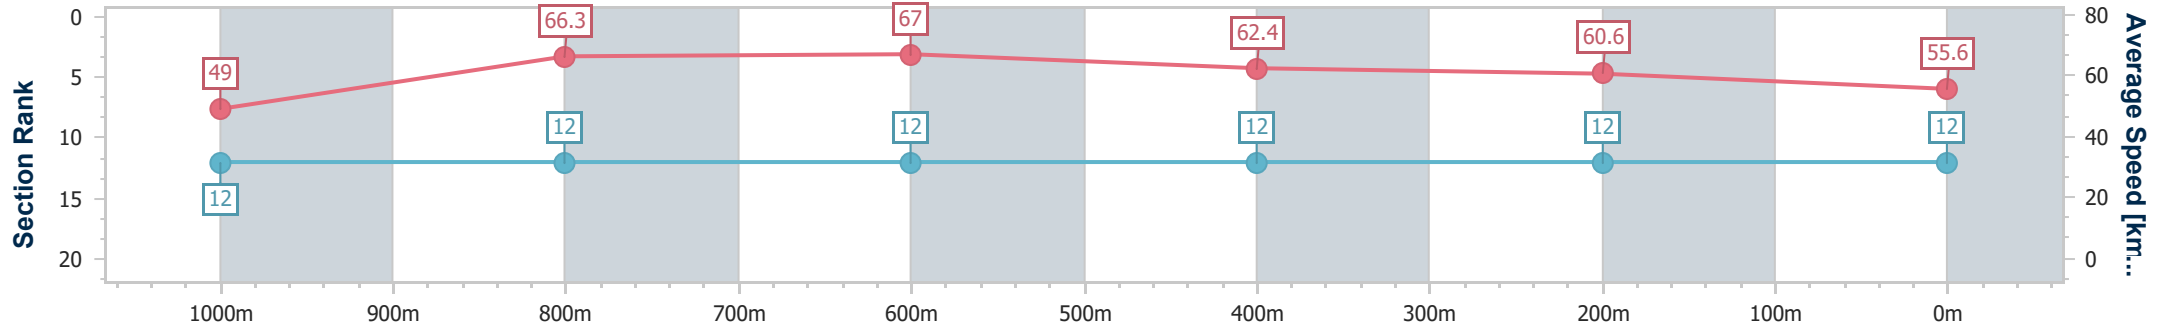

- [] Ranking at each section and finish
- .-.- No data available at this section
- NA No data available

Horse/Jockey Name	Sokudo
Final Rank	12
Fastest Section Time (Section)	0:10.66 (800m)
Top Speed [km/h] (Section)	68.1 (800m)
Race State	Finished

Aquis Park Gold Coast QLD Professional
Race 5: TATTERSALL'S ARCADE Class 3 Plate - 1200m

26 November 2022 - 14:28

Track Rating: Good 3, Weather: Fine, Rail Position: True Entire Course

Section	Overall	1000m	800m	600m	400m	200m
Section Times	1:12.38 [12] (0:14.70)	0:57.68 [12] (0:10.81)	0:46.87 [12] (0:10.66)	0:36.21 [12] (0:11.40)	0:24.81 [12] (0:11.86)	0:12.95 [12] (0:12.95)
Average Speed [km/h]	49.0	66.3	67.0	62.4	60.6	55.6
Top Speed [km/h]	65.2	67.6	68.1	65.5	62.0	59.3
Avg. Dist. to Rail [m]	3.1	1.1	1.8	2.1	0.8	2.2
Avg. Stride Freq. [Hz]	2.3	2.5	2.5	2.4	2.4	2.3
Avg. Stride Length [m]	6.0	7.4	7.5	7.2	7.1	6.9