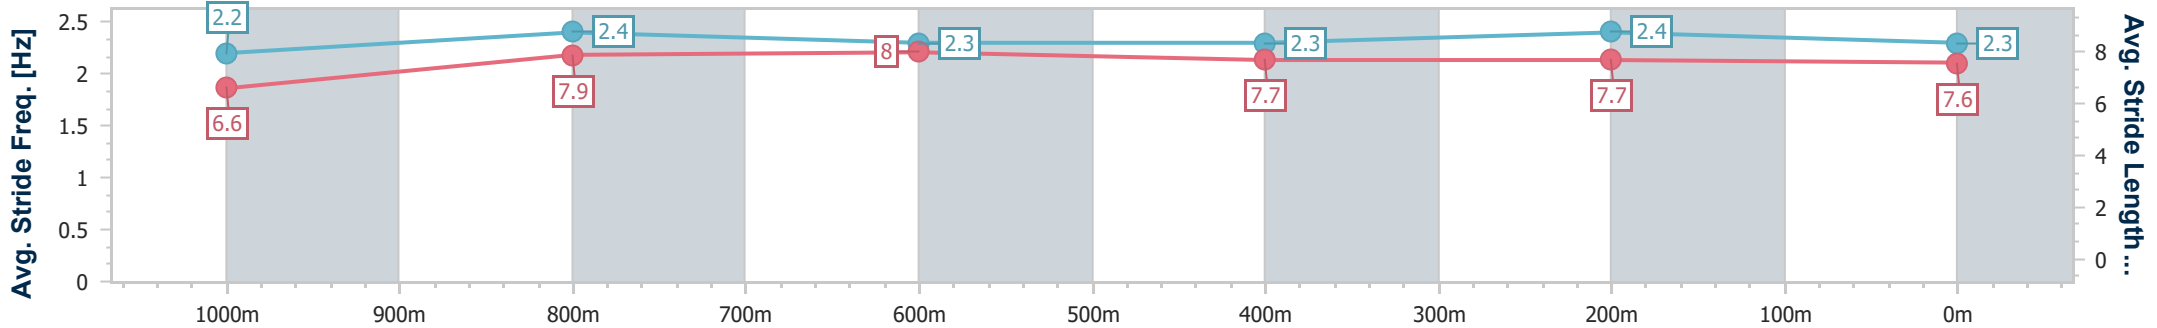

Horse/Jockey Name	Star Gamble
Final Rank	3
Fastest Section Time (Section)	0:10.89 (1000m)
Top Speed [km/h] (Section)	69.2 (1000m)
Race State	Finished

Aquis Park Gold Coast QLD Professional
Race 5: TATTERSALL'S ARCADE Class 3 Plate - 1200m

26 November 2022 - 14:28

Track Rating: Good 3, Weather: Fine, Rail Position: True Entire Course

Section	Overall	1000m	800m	600m	400m	200m
Section Times	1:09.44 [3] (0:13.71)	0:55.73 [6] (0:10.89)	0:44.84 [5] (0:10.90)	0:33.94 [5] (0:11.25)	0:22.69 [5] (0:11.09)	0:11.60 [4] (0:11.60)
Average Speed [km/h]	52.6	67.0	66.3	64.1	65.1	62.1
Top Speed [km/h]	68.6	69.2	67.3	65.5	66.3	64.3
Avg. Dist. to Rail [m]	4.3	2.3	1.0	0.3	3.8	6.1
Avg. Stride Freq. [Hz]	2.2	2.4	2.3	2.3	2.4	2.3
Avg. Stride Length [m]	6.6	7.9	8.0	7.7	7.7	7.6

- [ ] Ranking at each section and finish
- -.-.- No data available at this section
- NA No data available