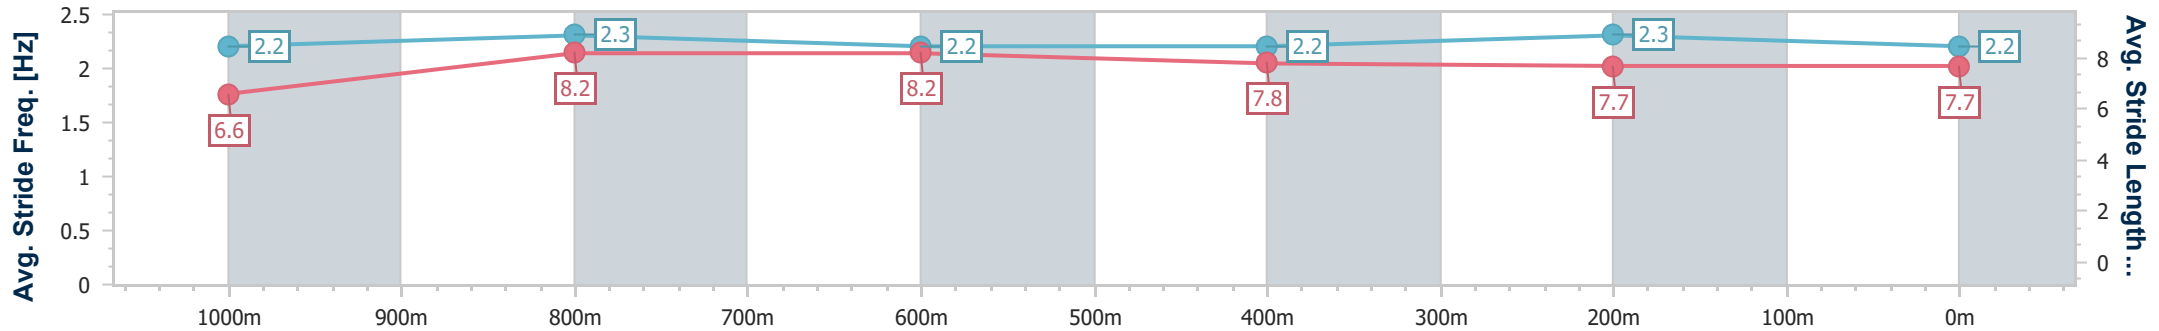

Horse/Jockey Name	Charge On
Final Rank	7
Fastest Section Time (Section)	0:10.82 (1000m)
Top Speed [km/h] (Section)	67.8 (400m)
Race State	Finished

Aquis Park Gold Coast QLD Professional
Race 5: TATTERSALL'S ARCADE Class 3 Plate - 1200m

26 November 2022 - 14:28

Track Rating: Good 3, Weather: Fine, Rail Position: True Entire Course

Section	Overall	1000m	800m	600m	400m	200m
Section Times	1:09.95 [7] (0:14.09)	0:55.86 [10] (0:10.82)	0:45.04 [10] (0:10.93)	0:34.11 [10] (0:11.30)	0:22.81 [9] (0:10.98)	0:11.83 [6] (0:11.83)
Average Speed [km/h]	51.2	66.5	65.5	63.6	65.7	60.9
Top Speed [km/h]	66.4	67.4	66.7	65.5	67.8	64.6
Avg. Dist. to Rail [m]	3.4	0.3	1.0	0.5	2.9	5.6
Avg. Stride Freq. [Hz]	2.2	2.3	2.2	2.2	2.3	2.2
Avg. Stride Length [m]	6.6	8.2	8.2	7.8	7.7	7.7

- [ ] Ranking at each section and finish
- -.-.- No data available at this section
- NA No data available