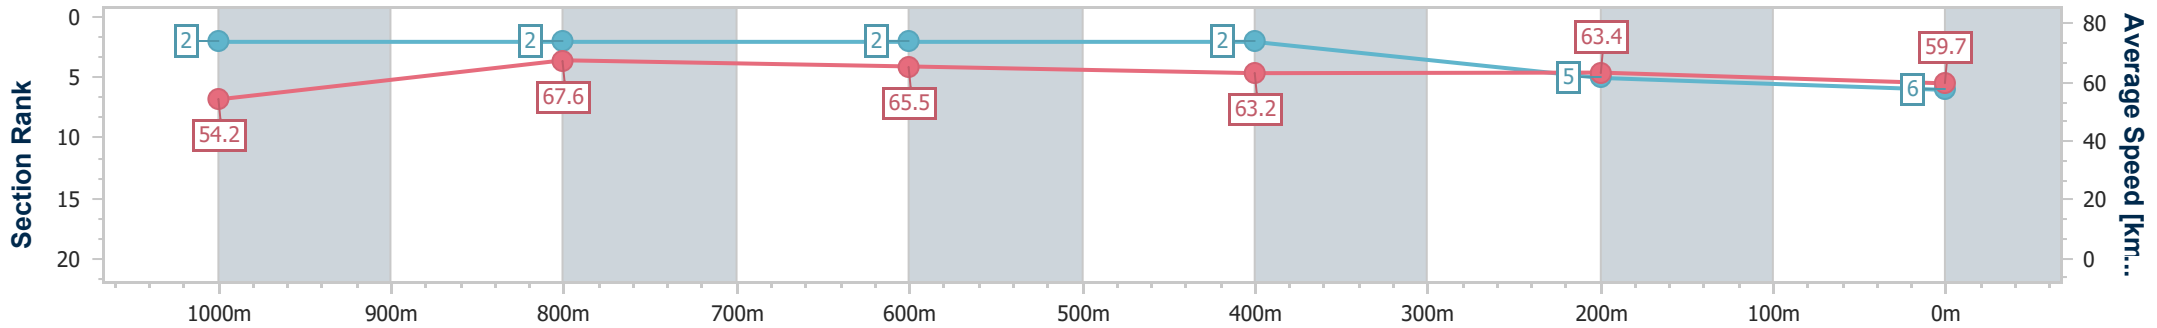

Horse/Jockey Name	King's Express
Final Rank	6
Fastest Section Time (Section)	0:10.78 (1000m)
Top Speed [km/h] (Section)	70.2 (Overall)
Race State	Finished

Aquis Park Gold Coast QLD Professional
Race 5: TATTERSALL'S ARCADE Class 3 Plate - 1200m

26 November 2022 - 14:28

Track Rating: Good 3, Weather: Fine, Rail Position: True Entire Course

Section	Overall	1000m	800m	600m	400m	200m								
Section Times	1:09.80 [6] (0:13.27)	0:56.53 [2] (0:10.78)	0:45.75 [2] (0:10.96)	0:34.79 [2] (0:11.38)	0:23.41 [2] (0:11.36)	0:12.05 [5] (0:12.05)								
Average Speed [km/h]	54.2	67.6	65.5	63.2	63.4	59.7								
Top Speed [km/h]	70.2	69.3	67.1	63.6	64.6	63.1								
Avg. Dist. to Rail [m]	9.7	1.9	0.4	0.5	0.9	3.5								
Avg. Stride Freq. [Hz]	2.4	2.4	2.3	2.3	2.3	2.2								
Avg. Stride Length [m]	6.3	7.9	7.9	7.7	7.5	7.5								

- [ ] Ranking at each section and finish
- -.-.- No data available at this section
- NA No data available