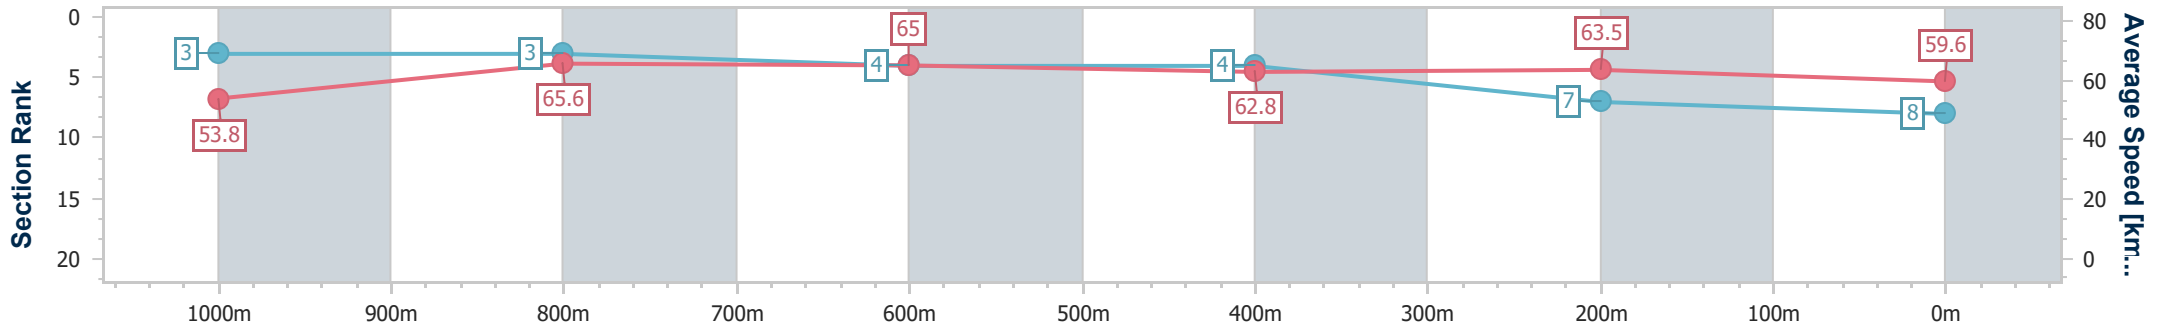

Horse/Jockey Name	Ready For Better
Final Rank	8
Fastest Section Time (Section)	0:10.99 (1000m)
Top Speed [km/h] (Section)	69.2 (Overall)
Race State	Finished

Aquis Park Gold Coast QLD Professional
Race 5: TATTERSALL'S ARCADE Class 3 Plate - 1200m

26 November 2022 - 14:28

Track Rating: Good 3, Weather: Fine, Rail Position: True Entire Course

Section	Overall	1000m	800m	600m	400m	200m
Section Times	1:10.20 [8] (0:13.40)	0:56.80 [3] (0:10.99)	0:45.81 [3] (0:11.00)	0:34.81 [4] (0:11.38)	0:23.43 [4] (0:11.34)	0:12.09 [7] (0:12.09)
Average Speed [km/h]	53.8	65.6	65.0	62.8	63.5	59.6
Top Speed [km/h]	69.2	67.1	66.5	64.4	64.5	63.0
Avg. Dist. to Rail [m]	7.9	0.5	1.4	1.2	1.1	2.9
Avg. Stride Freq. [Hz]	2.4	2.4	2.3	2.3	2.3	2.2
Avg. Stride Length [m]	6.4	7.8	7.8	7.5	7.6	7.4

- [ ] Ranking at each section and finish
- -.-.- No data available at this section
- NA No data available