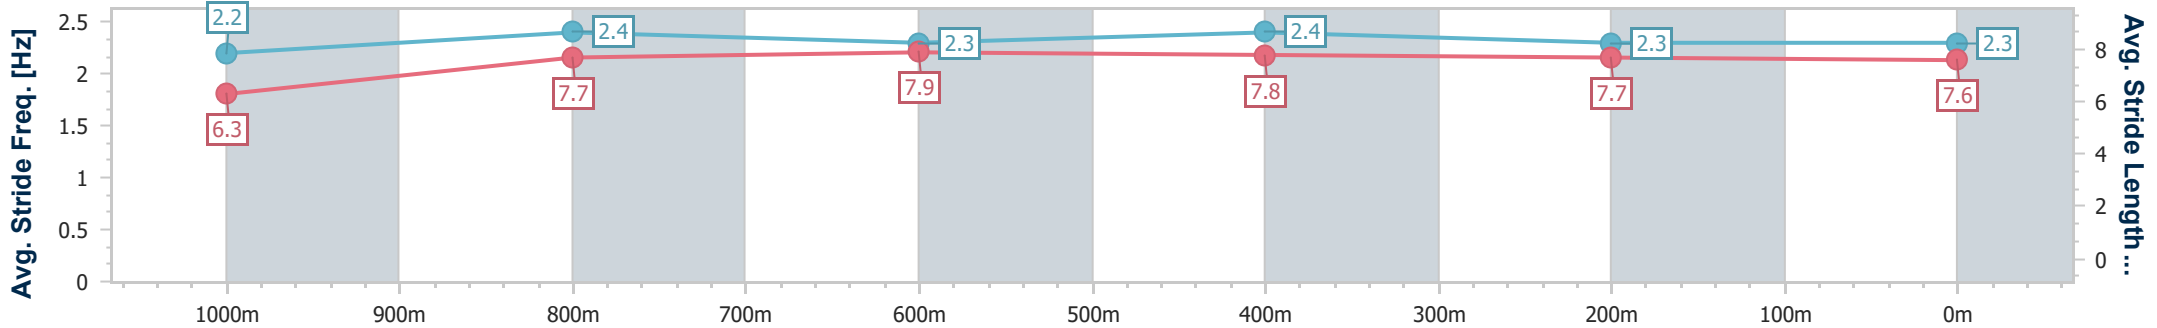

Horse/Jockey Name	Prime Asset
Final Rank	5
Fastest Section Time (Section)	0:10.86 (800m)
Top Speed [km/h] (Section)	68.2 (1000m)
Race State	Finished

Aquis Park Gold Coast QLD Professional
Race 5: TATTERSALL'S ARCADE Class 3 Plate - 1200m

26 November 2022 - 14:28

Track Rating: Good 3, Weather: Fine, Rail Position: True Entire Course

Section	Overall	1000m	800m	600m	400m	200m
Section Times	1:09.77 [5] (0:14.29)	0:55.48 [11] (0:10.87)	0:44.61 [11] (0:10.86)	0:33.75 [11] (0:11.07)	0:22.68 [10] (0:11.19)	0:11.49 [9] (0:11.49)
Average Speed [km/h]	50.5	66.7	66.6	65.9	64.5	62.8
Top Speed [km/h]	66.2	68.2	67.8	67.2	65.7	64.1
Avg. Dist. to Rail [m]	2.3	1.6	1.1	2.0	4.8	7.5
Avg. Stride Freq. [Hz]	2.2	2.4	2.3	2.4	2.3	2.3
Avg. Stride Length [m]	6.3	7.7	7.9	7.8	7.7	7.6

- [ ] Ranking at each section and finish
- -.-.- No data available at this section
- NA No data available