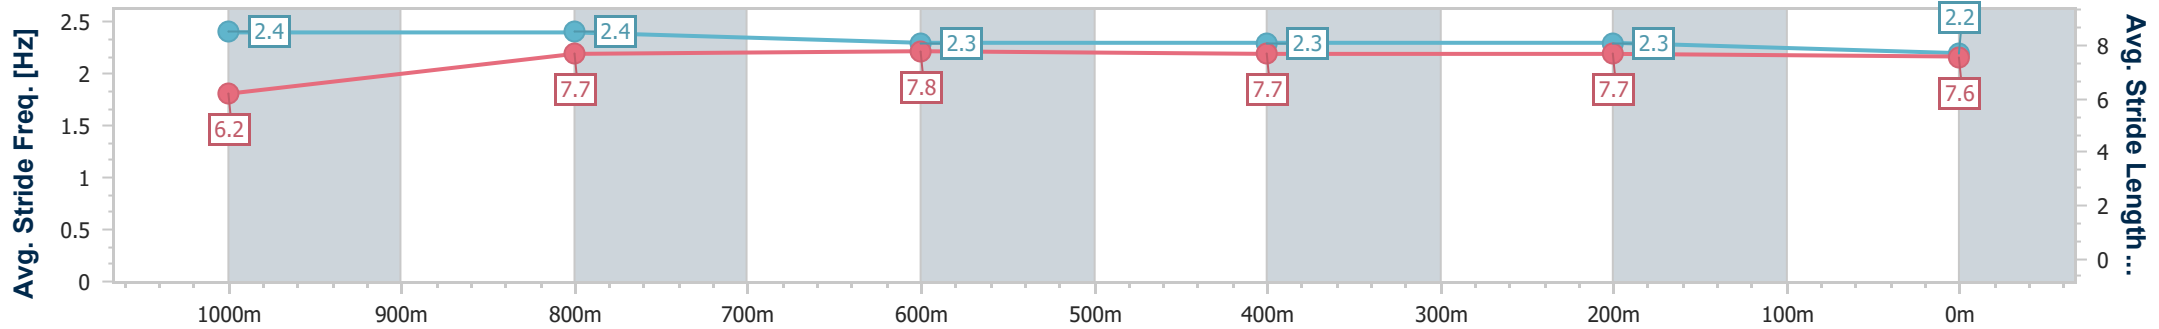

Horse/Jockey Name	Baristasista
Final Rank	11
Fastest Section Time (Section)	0:11.00 (1000m)
Top Speed [km/h] (Section)	67.8 (Overall)
Race State	Finished

Aquis Park Gold Coast QLD Professional
Race 5: TATTERSALL'S ARCADE Class 3 Plate - 1200m

26 November 2022 - 14:28

Track Rating: Good 3, Weather: Fine, Rail Position: True Entire Course

Section	Overall	1000m	800m	600m	400m	200m
Section Times	1:10.29 [11] (0:13.66)	0:56.63 [5] (0:11.00)	0:45.63 [7] (0:11.05)	0:34.58 [9] (0:11.24)	0:23.34 [8] (0:11.37)	0:11.97 [10] (0:11.97)
Average Speed [km/h]	52.8	66.1	65.4	64.4	63.6	60.1
Top Speed [km/h]	67.8	67.8	66.5	65.8	64.6	64.6
Avg. Dist. to Rail [m]	6.2	2.1	0.9	1.0	4.4	8.2
Avg. Stride Freq. [Hz]	2.4	2.4	2.3	2.3	2.3	2.2
Avg. Stride Length [m]	6.2	7.7	7.8	7.7	7.7	7.6

- [ ] Ranking at each section and finish
- -.-.- No data available at this section
- NA No data available