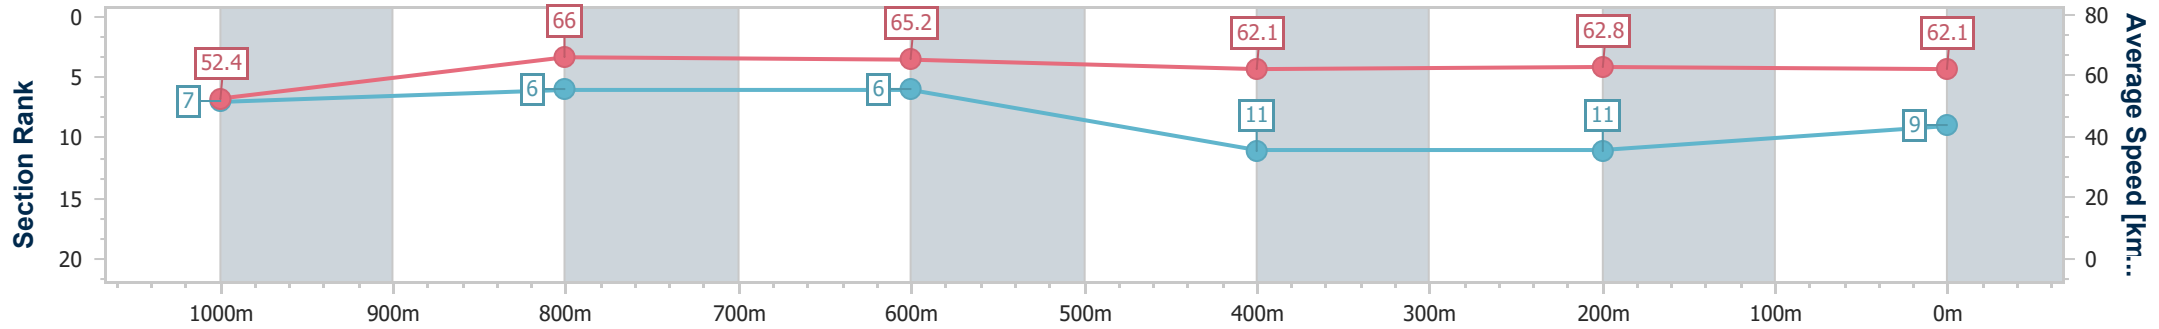

Horse/Jockey Name	Celestial Sol
Final Rank	9
Fastest Section Time (Section)	0:10.91 (1000m)
Top Speed [km/h] (Section)	67.8 (1000m)
Race State	Finished

Aquis Park Gold Coast QLD Professional
Race 5: TATTERSALL'S ARCADE Class 3 Plate - 1200m

26 November 2022 - 14:28

Track Rating: Good 3, Weather: Fine, Rail Position: True Entire Course

Section	Overall	1000m	800m	600m	400m	200m
Section Times	1:10.23 [9] (0:13.77)	0:56.46 [7] (0:10.91)	0:45.55 [6] (0:10.96)	0:34.59 [6] (0:11.55)	0:23.04 [11] (0:11.45)	0:11.59 [11] (0:11.59)
Average Speed [km/h]	52.4	66.0	65.2	62.1	62.8	62.1
Top Speed [km/h]	66.5	67.8	66.8	63.6	64.1	64.4
Avg. Dist. to Rail [m]	1.5	0.5	1.2	0.9	0.5	0.7
Avg. Stride Freq. [Hz]	2.4	2.5	2.4	2.4	2.5	2.4
Avg. Stride Length [m]	6.1	7.3	7.4	7.2	7.1	7.2

- [ ] Ranking at each section and finish
- -.-.- No data available at this section
- NA No data available