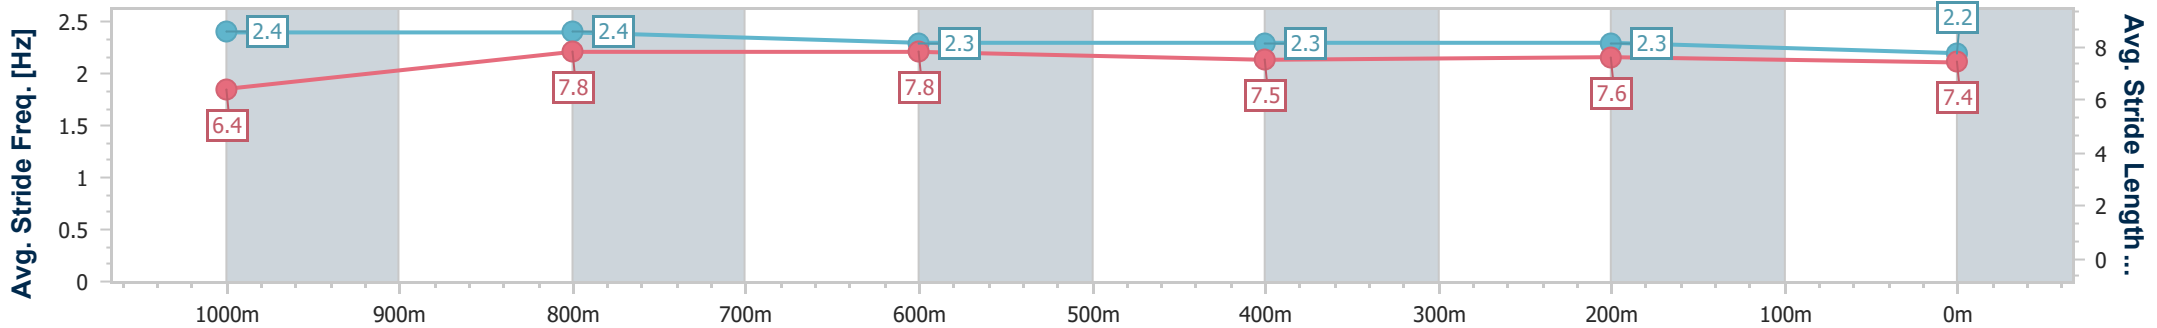

Horse/Jockey Name	Ready For Better
Final Rank	8
Fastest Section Time (Section)	0:10.99 (1000m)
Top Speed [km/h] (Section)	69.2 (Overall)
Race State	Finished

Aquis Park Gold Coast QLD Professional
Race 5: TATTERSALL'S ARCADE Class 3 Plate - 1200m

26 November 2022 - 14:28

Track Rating: Good 3, Weather: Fine, Rail Position: True Entire Course

Section	Overall	1000m	800m	600m	400m	200m
Section Times	1:10.20 [8] (0:13.40)	0:56.80 [3] (0:10.99)	0:45.81 [3] (0:11.00)	0:34.81 [4] (0:11.38)	0:23.43 [4] (0:11.34)	0:12.09 [7] (0:12.09)
Average Speed [km/h]	53.8	65.6	65.0	62.8	63.5	59.6
Top Speed [km/h]	69.2	67.1	66.5	64.4	64.5	63.0
Avg. Dist. to Rail [m]	7.9	0.5	1.4	1.2	1.1	2.9
Avg. Stride Freq. [Hz]	2.4	2.4	2.3	2.3	2.3	2.2
Avg. Stride Length [m]	6.4	7.8	7.8	7.5	7.6	7.4

- [ ] Ranking at each section and finish
- -.-.- No data available at this section
- NA No data available