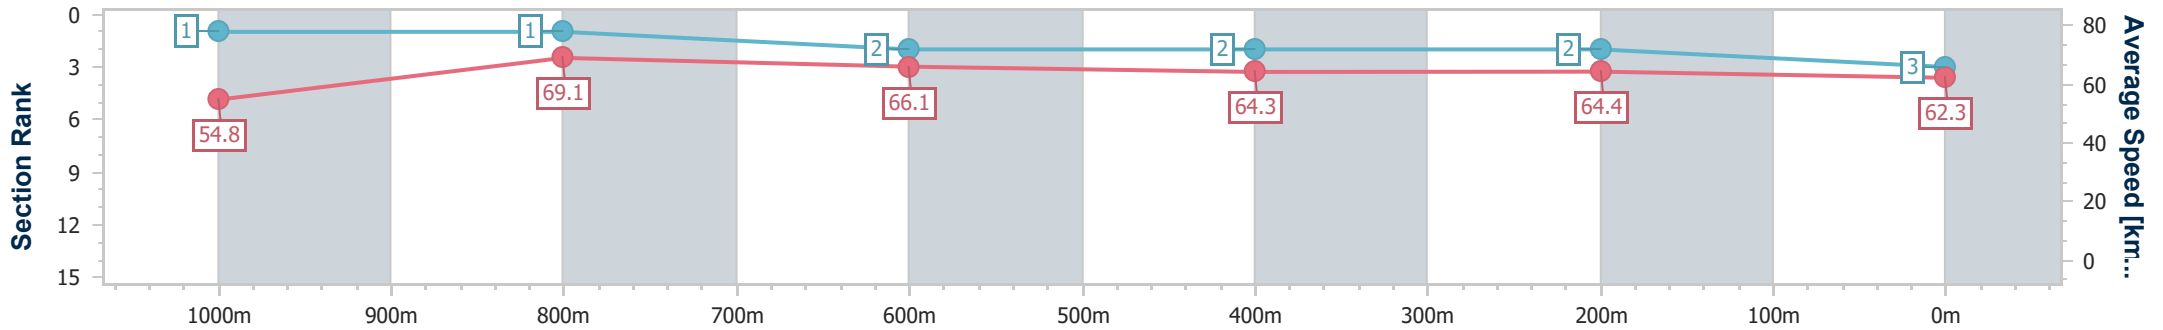

Horse/Jockey Name	Extremist
Final Rank	3
Fastest Section Time (Section)	0:10.43 (1000m)
Top Speed [km/h] (Section)	70.1 (1000m)
Race State	Finished

Aquis Park Gold Coast QLD Professional
Race 7: EUREKA STUD TATTERSALL'S CLASSIC - 1200m
26 November 2022 - 15:49
Track Rating: Good 3, Weather: Fine, Rail Position: True Entire Course

Section	Overall	1000m	800m	600m	400m	200m
Section Times	1:08.53 [3] (0:13.15)	0:55.38 [1] (0:10.43)	0:44.95 [1] (0:10.94)	0:34.01 [2] (0:11.26)	0:22.75 [2] (0:11.19)	0:11.56 [2] (0:11.56)
Average Speed [km/h]	54.8	69.1	66.1	64.3	64.4	62.3
Top Speed [km/h]	70.1	70.1	68.4	65.6	65.2	64.7
Avg. Dist. to Rail [m]	5.0	0.5	1.6	0.8	1.1	1.4
Avg. Stride Freq. [Hz]	2.4	2.4	2.4	2.3	2.3	2.3
Avg. Stride Length [m]	6.3	7.9	7.7	7.7	7.6	7.5

- [ ] Ranking at each section and finish
- -.-.- No data available at this section
- NA No data available