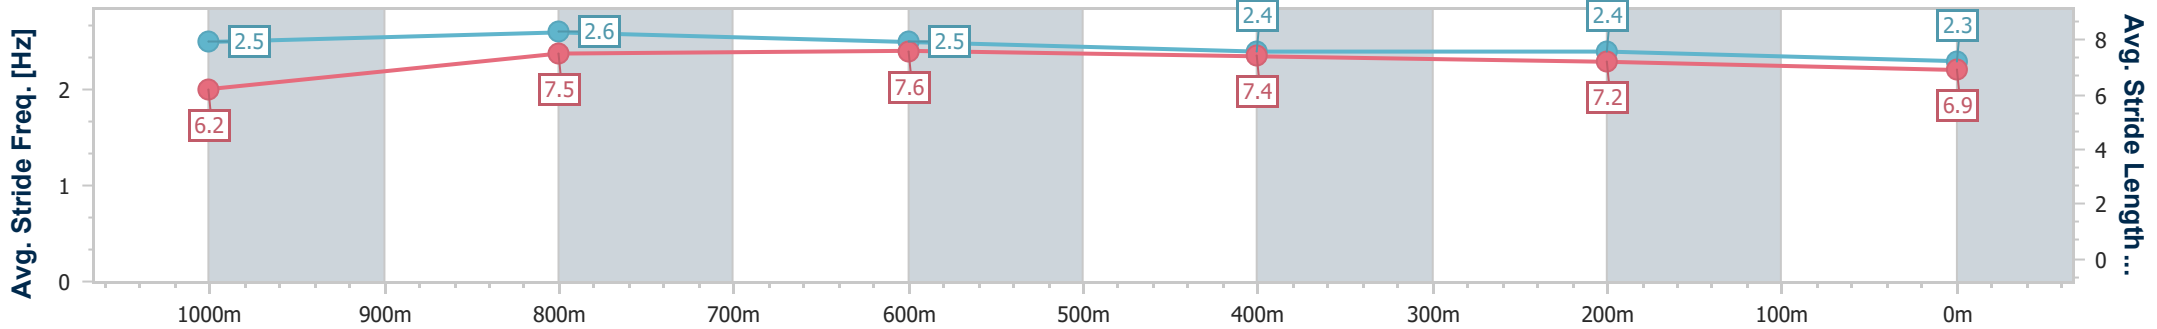

- [] Ranking at each section and finish
- .-.- No data available at this section
- NA No data available

Horse/Jockey Name	Dash For Dreams
Final Rank	10
Fastest Section Time (Section)	0:10.55 (800m)
Top Speed [km/h] (Section)	69.5 (1000m)
Race State	Finished

- [] Ranking at each section and finish
- .-.- No data available at this section
- NA No data available

Horse/Jockey Name	Tilianam
Final Rank	11
Fastest Section Time (Section)	0:10.62 (1000m)
Top Speed [km/h] (Section)	70.5 (1000m)
Race State	Finished

Aquis Park Gold Coast QLD Professional
 Race 7: EUREKA STUD TATTERSALL'S CLASSIC - 1200m
 26 November 2022 - 15:49
 Track Rating: Good 3, Weather: Fine, Rail Position: True Entire Course

Section	Overall	1000m	800m	600m	400m	200m
Section Times	1:10.05 [11] (0:13.17)	0:56.88 [2] (0:10.62)	0:46.26 [3] (0:10.80)	0:35.46 [3] (0:11.33)	0:24.13 [6] (0:11.45)	0:12.68 [8] (0:12.68)
Average Speed [km/h]	54.8	69.2	67.9	64.9	63.1	56.8
Top Speed [km/h]	70.0	70.5	68.7	67.2	65.1	61.6
Avg. Dist. to Rail [m]	8.5	3.9	5.1	3.9	3.8	6.2
Avg. Stride Freq. [Hz]	2.5	2.6	2.5	2.4	2.4	2.3
Avg. Stride Length [m]	6.2	7.5	7.6	7.4	7.2	6.9