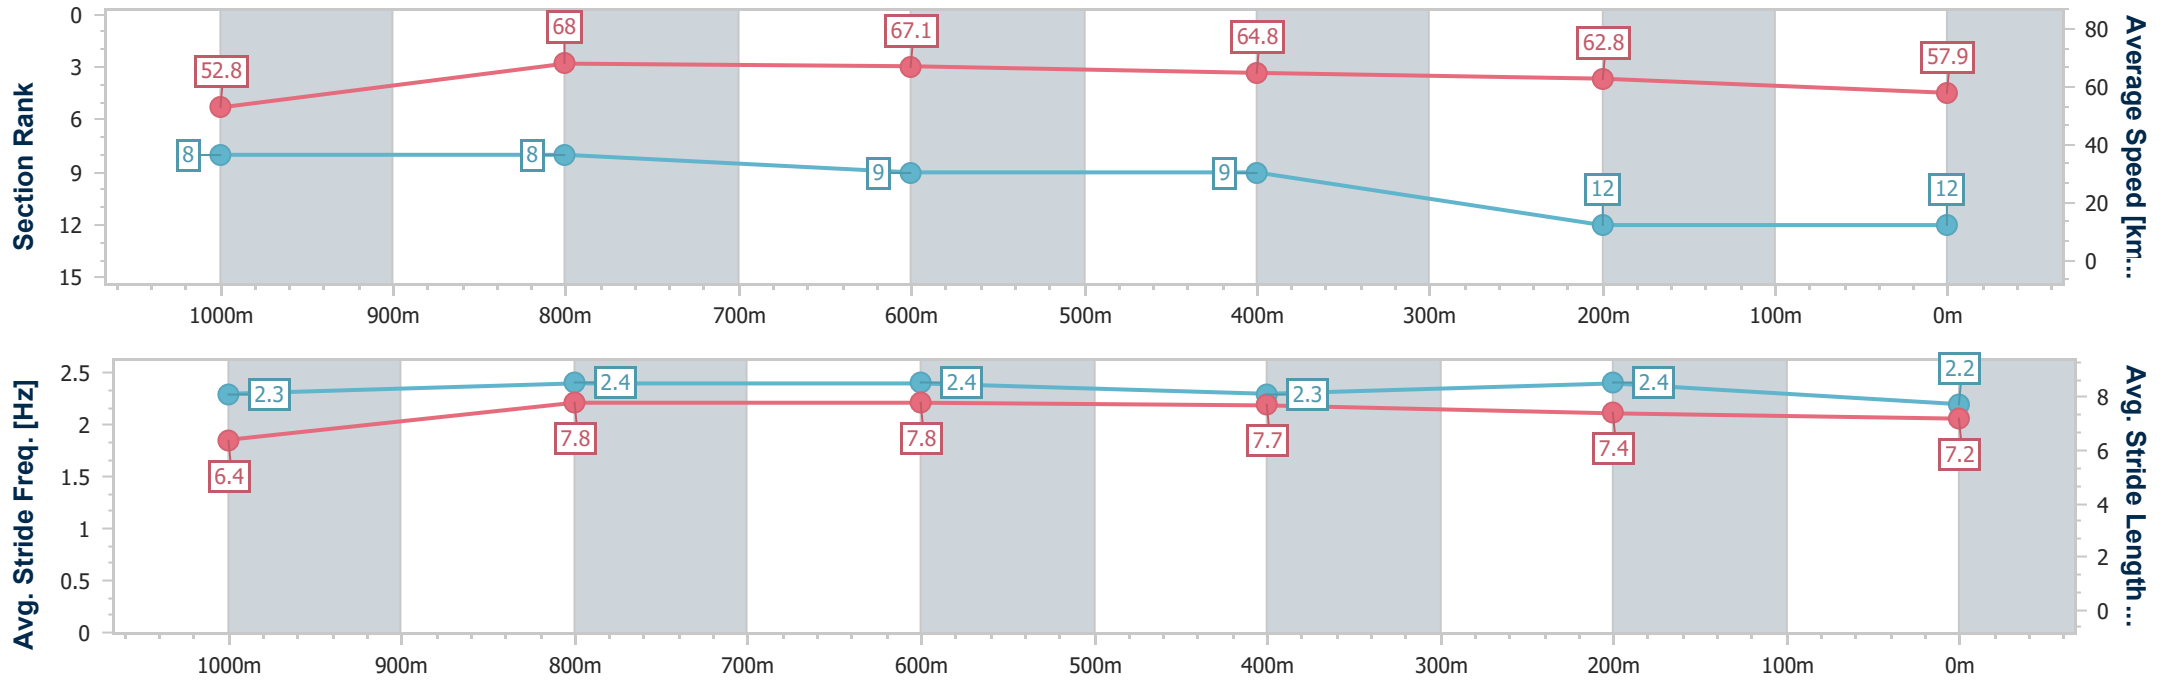

Aquis Park Gold Coast QLD Professional
 Race 7: EUREKA STUD TATTERSALL'S CLASSIC - 1200m
 26 November 2022 - 15:49
 Track Rating: Good 3, Weather: Fine, Rail Position: True Entire Course

Section	Overall	1000m	800m	600m	400m	200m
Section Times	1:10.05 [11] (0:13.17)	0:56.88 [2] (0:10.62)	0:46.26 [3] (0:10.80)	0:35.46 [3] (0:11.33)	0:24.13 [6] (0:11.45)	0:12.68 [8] (0:12.68)
Average Speed [km/h]	54.8	69.2	67.9	64.9	63.1	56.8
Top Speed [km/h]	70.0	70.5	68.7	67.2	65.1	61.6
Avg. Dist. to Rail [m]	8.5	3.9	5.1	3.9	3.8	6.2
Avg. Stride Freq. [Hz]	2.5	2.6	2.5	2.4	2.4	2.3
Avg. Stride Length [m]	6.2	7.5	7.6	7.4	7.2	6.9

- [] Ranking at each section and finish
- .-.- No data available at this section
- NA No data available

Horse/Jockey Name	Siesta Key
Final Rank	12
Fastest Section Time (Section)	0:10.66 (1000m)
Top Speed [km/h] (Section)	71.0 (1000m)
Race State	Finished

Aquis Park Gold Coast QLD Professional
 Race 7: EUREKA STUD TATTERSALL'S CLASSIC - 1200m
 26 November 2022 - 15:49
 Track Rating: Good 3, Weather: Fine, Rail Position: True Entire Course

Section	Overall	1000m	800m	600m	400m	200m
Section Times	1:10.08 [12] (0:13.65)	0:56.43 [8] (0:10.66)	0:45.77 [8] (0:10.76)	0:35.01 [9] (0:11.10)	0:23.91 [9] (0:11.47)	0:12.44 [12] (0:12.44)
Average Speed [km/h]	52.8	68.0	67.1	64.8	62.8	57.9
Top Speed [km/h]	70.7	71.0	68.4	66.3	64.0	62.3
Avg. Dist. to Rail [m]	7.3	1.5	0.8	0.3	2.5	5.8
Avg. Stride Freq. [Hz]	2.3	2.4	2.4	2.3	2.4	2.2
Avg. Stride Length [m]	6.4	7.8	7.8	7.7	7.4	7.2

- [] Ranking at each section and finish
- .-.- No data available at this section
- NA No data available