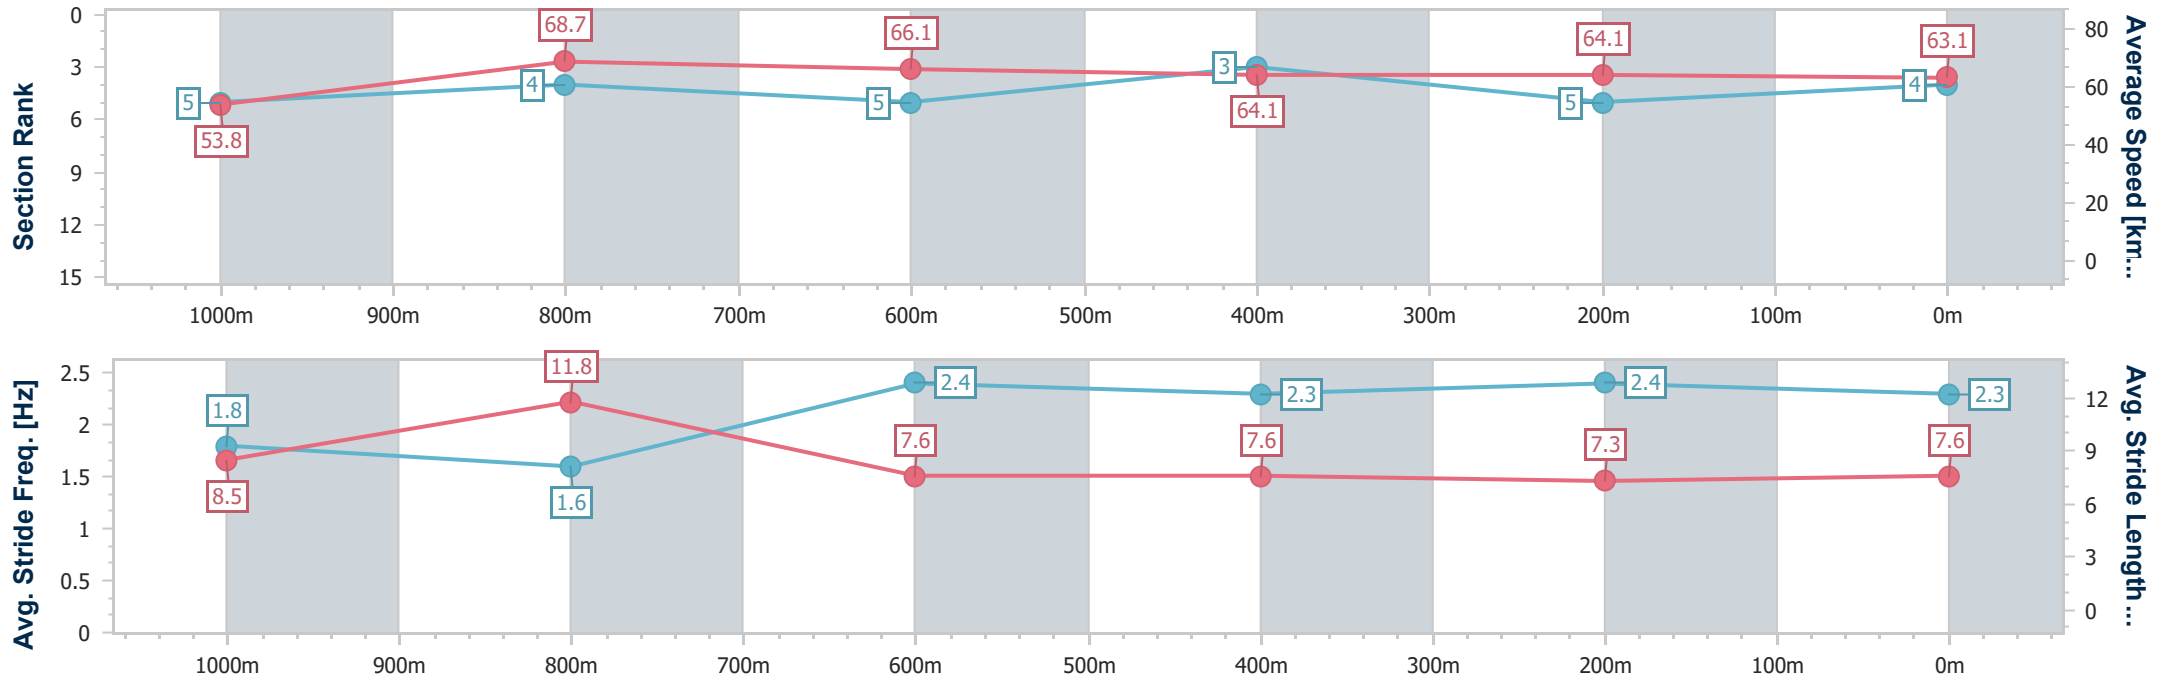

Horse/Jockey Name	Coco Rox
Final Rank	4
Fastest Section Time (Section)	0:10.49 (1000m)
Top Speed [km/h] (Section)	71.4 (1000m)
Race State	Finished

Aquis Park Gold Coast QLD Professional
Race 7: EUREKA STUD TATTERSALL'S CLASSIC - 1200m
26 November 2022 - 15:49
Track Rating: Good 3, Weather: Fine, Rail Position: True Entire Course

Section	Overall	1000m	800m	600m	400m	200m
Section Times	1:08.55 [4] (0:13.36)	0:55.19 [5] (0:10.49)	0:44.70 [4] (0:10.87)	0:33.83 [5] (0:11.17)	0:22.66 [3] (0:11.23)	0:11.43 [5] (0:11.43)
Average Speed [km/h]	53.8	68.7	66.1	64.1	64.1	63.1
Top Speed [km/h]	68.8	71.4	68.2	65.4	67.0	65.6
Avg. Dist. to Rail [m]	2.5	0.4	0.6	0.8	0.9	2.8
Avg. Stride Freq. [Hz]	1.8	1.6	2.4	2.3	2.4	2.3
Avg. Stride Length [m]	8.5	11.8	7.6	7.6	7.3	7.6

- [ ] Ranking at each section and finish
- -.-.- No data available at this section
- NA No data available