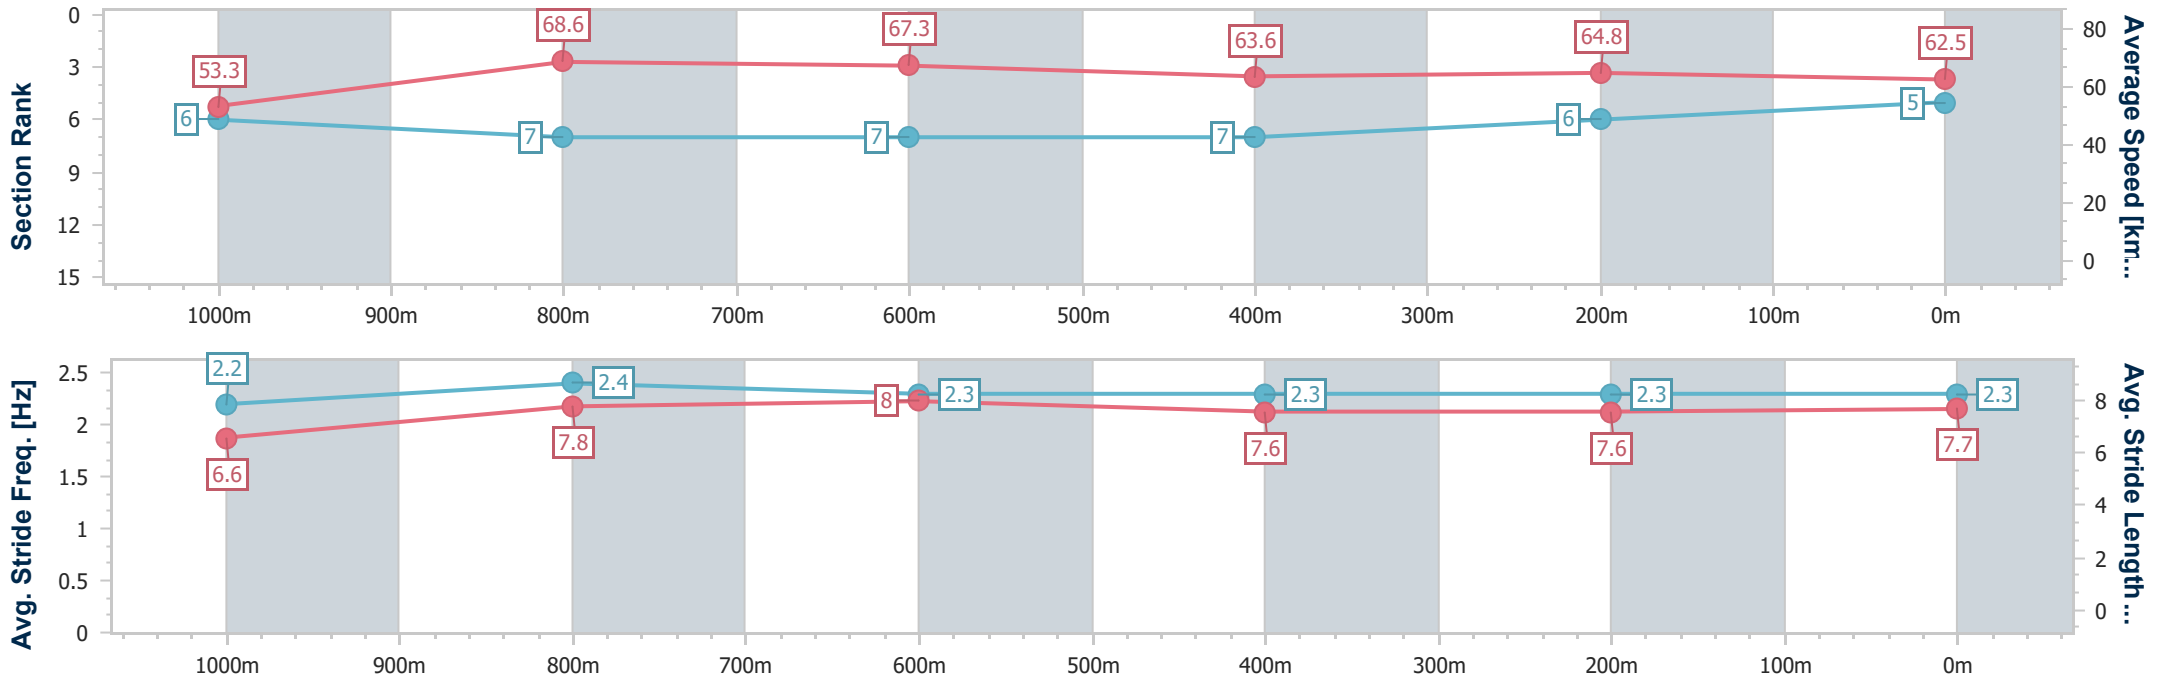

Horse/Jockey Name	Canadian Dancer
Final Rank	5
Fastest Section Time (Section)	0:10.57 (1000m)
Top Speed [km/h] (Section)	71.0 (800m)
Race State	Finished

Aquis Park Gold Coast QLD Professional
Race 7: EUREKA STUD TATTERSALL'S CLASSIC - 1200m
26 November 2022 - 15:49
Track Rating: Good 3, Weather: Fine, Rail Position: True Entire Course

Section	Overall	1000m	800m	600m	400m	200m
Section Times	1:08.71 [5] (0:13.52)	0:55.19 [6] (0:10.57)	0:44.62 [7] (0:10.68)	0:33.94 [7] (0:11.29)	0:22.65 [7] (0:11.12)	0:11.53 [6] (0:11.53)
Average Speed [km/h]	53.3	68.6	67.3	63.6	64.8	62.5
Top Speed [km/h]	67.7	70.9	71.0	65.4	67.0	65.0
Avg. Dist. to Rail [m]	5.7	0.9	0.3	0.3	1.3	0.8
Avg. Stride Freq. [Hz]	2.2	2.4	2.3	2.3	2.3	2.3
Avg. Stride Length [m]	6.6	7.8	8.0	7.6	7.6	7.7

- [ ] Ranking at each section and finish
- -.-.- No data available at this section
- NA No data available