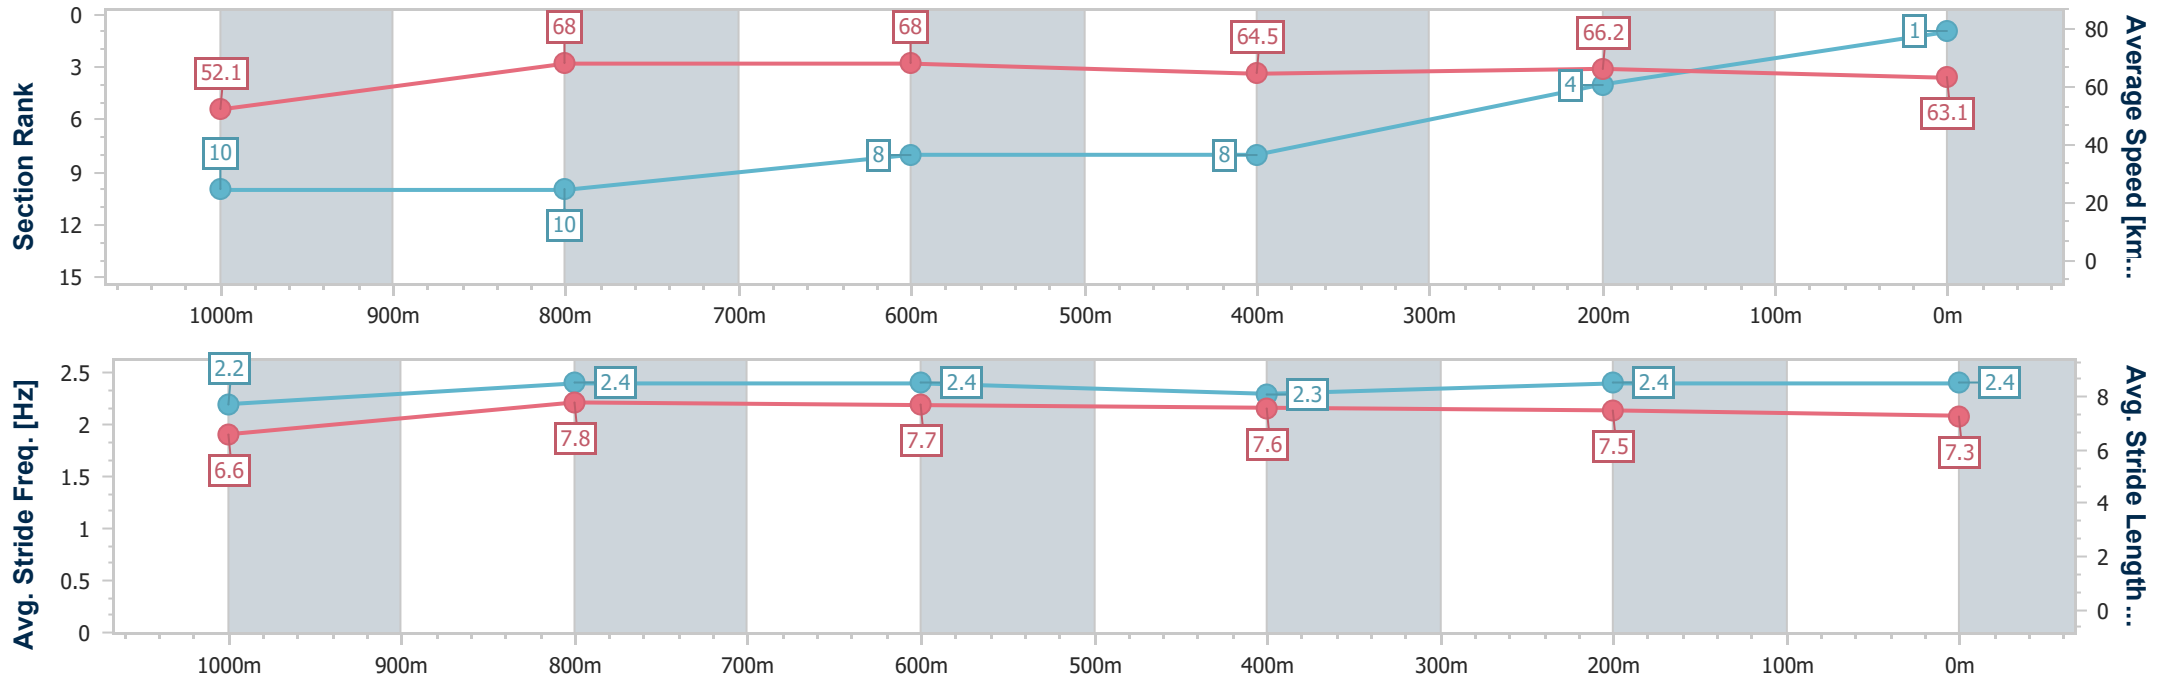

Section	Overall	1000m	800m	600m	400m	200m
Section Times	1:08.39 [1] (0:13.85)	0:54.54 [10] (0:10.58)	0:43.96 [10] (0:10.51)	0:33.45 [8] (0:11.14)	0:22.31 [8] (0:10.89)	0:11.42 [4] (0:11.42)
Average Speed [km/h]	52.1	68.0	68.0	64.5	66.2	63.1
Top Speed [km/h]	68.4	71.3	71.3	66.5	67.5	65.9
Avg. Dist. to Rail [m]	3.8	0.3	1.3	0.5	3.0	5.0
Avg. Stride Freq. [Hz]	2.2	2.4	2.4	2.3	2.4	2.4
Avg. Stride Length [m]	6.6	7.8	7.7	7.6	7.5	7.3