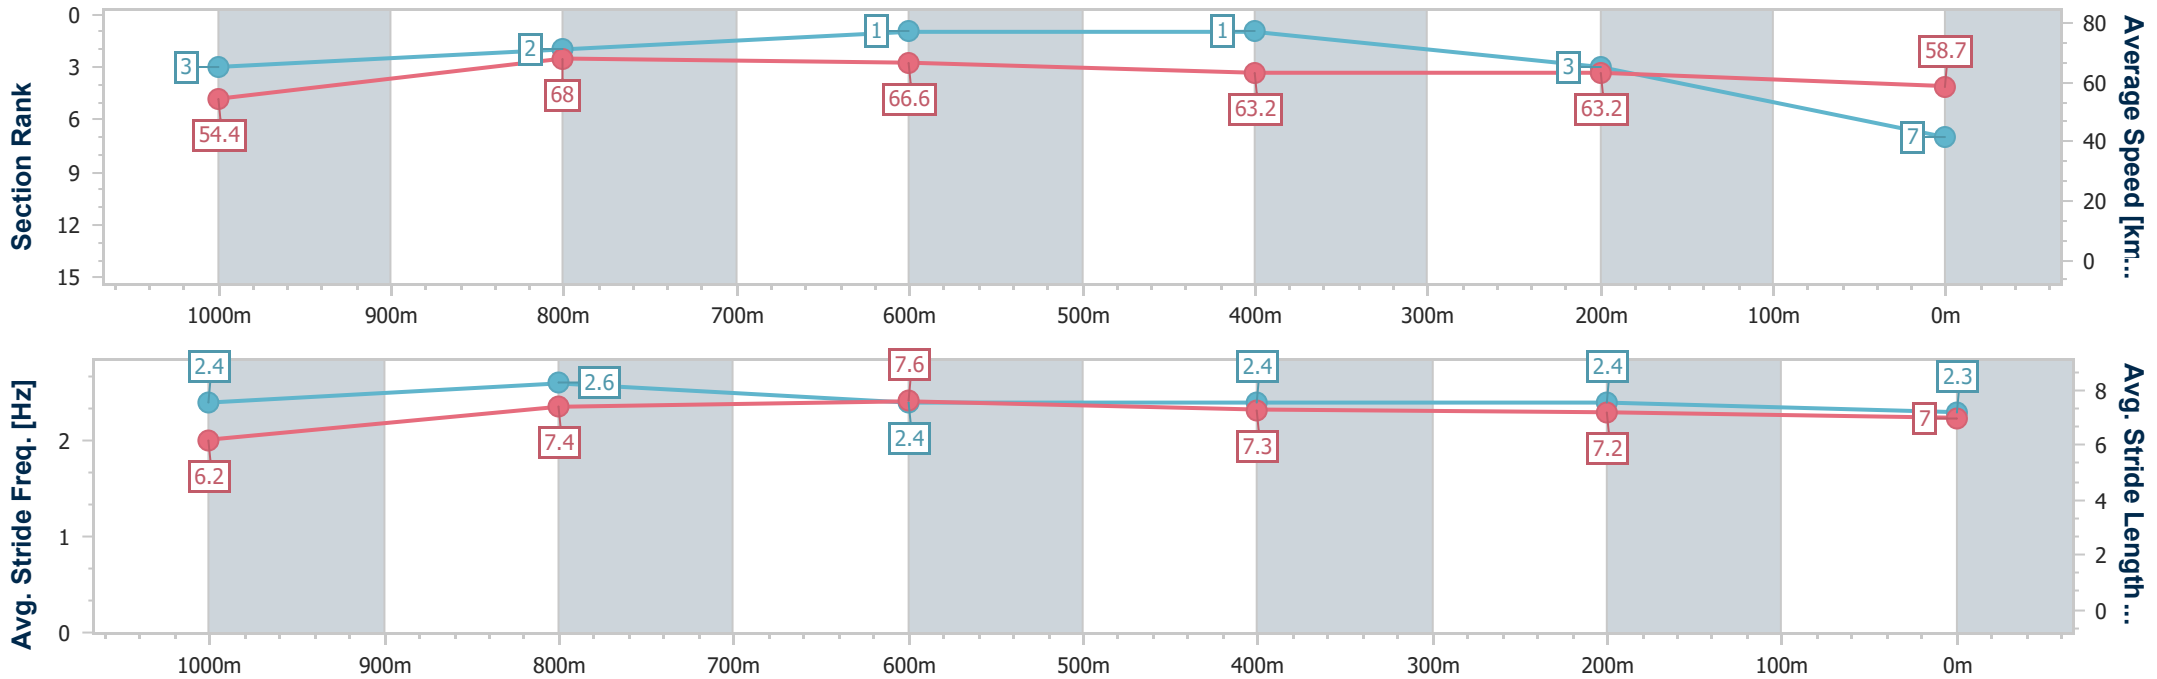

- [] Ranking at each section and finish
- .-.- No data available at this section
- NA No data available

Horse/Jockey Name	Amity Gal
Final Rank	7
Fastest Section Time (Section)	0:10.57 (1000m)
Top Speed [km/h] (Section)	69.3 (1000m)
Race State	Finished

Aquis Park Gold Coast QLD Professional
 Race 7: EUREKA STUD TATTERSALL'S CLASSIC - 1200m
 26 November 2022 - 15:49
 Track Rating: Good 3, Weather: Fine, Rail Position: True Entire Course

Section	Overall	1000m	800m	600m	400m	200m
Section Times	1:09.28 [7] (0:13.24)	0:56.04 [3] (0:10.57)	0:45.47 [2] (0:10.69)	0:34.78 [1] (0:11.15)	0:23.63 [1] (0:11.36)	0:12.27 [3] (0:12.27)
Average Speed [km/h]	54.4	68.0	66.6	63.2	63.2	58.7
Top Speed [km/h]	68.9	69.3	68.3	64.8	64.0	62.1
Avg. Dist. to Rail [m]	2.2	0.5	3.0	3.4	2.8	2.3
Avg. Stride Freq. [Hz]	2.4	2.6	2.4	2.4	2.4	2.3
Avg. Stride Length [m]	6.2	7.4	7.6	7.3	7.2	7.0