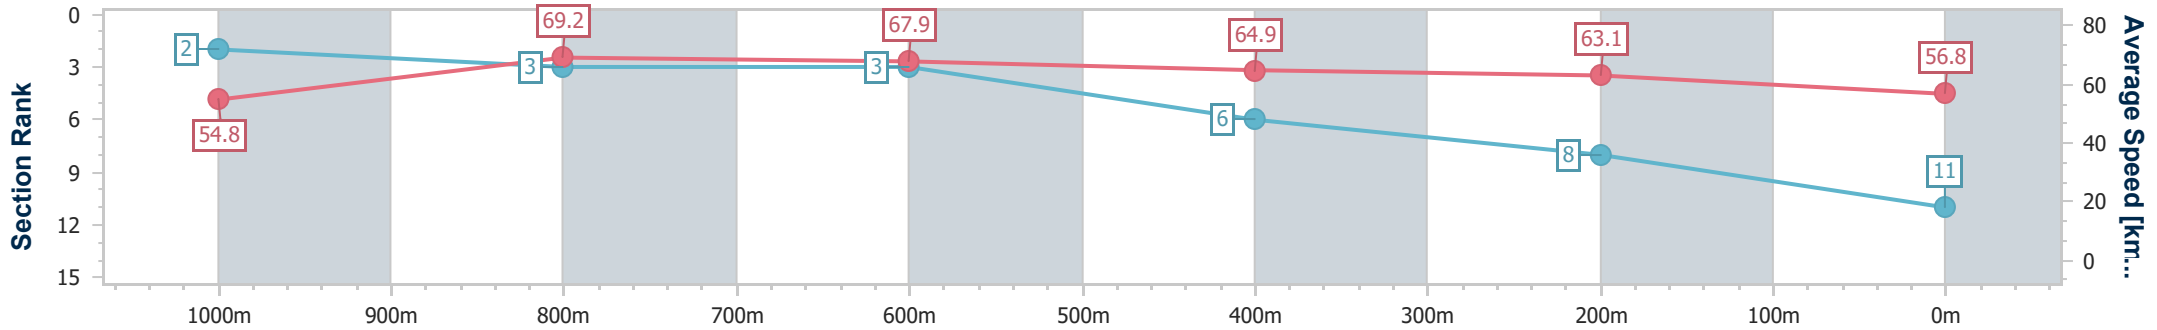

- [] Ranking at each section and finish
- .-.- No data available at this section
- NA No data available

Horse/Jockey Name	Tilianam
Final Rank	11
Fastest Section Time (Section)	0:10.62 (1000m)
Top Speed [km/h] (Section)	70.5 (1000m)
Race State	Finished

Aquis Park Gold Coast QLD Professional
 Race 7: EUREKA STUD TATTERSALL'S CLASSIC - 1200m
 26 November 2022 - 15:49
 Track Rating: Good 3, Weather: Fine, Rail Position: True Entire Course

Section	Overall	1000m	800m	600m	400m	200m
Section Times	1:10.05 [11] (0:13.17)	0:56.88 [2] (0:10.62)	0:46.26 [3] (0:10.80)	0:35.46 [3] (0:11.33)	0:24.13 [6] (0:11.45)	0:12.68 [8] (0:12.68)
Average Speed [km/h]	54.8	69.2	67.9	64.9	63.1	56.8
Top Speed [km/h]	70.0	70.5	68.7	67.2	65.1	61.6
Avg. Dist. to Rail [m]	8.5	3.9	5.1	3.9	3.8	6.2
Avg. Stride Freq. [Hz]	2.5	2.6	2.5	2.4	2.4	2.3
Avg. Stride Length [m]	6.2	7.5	7.6	7.4	7.2	6.9