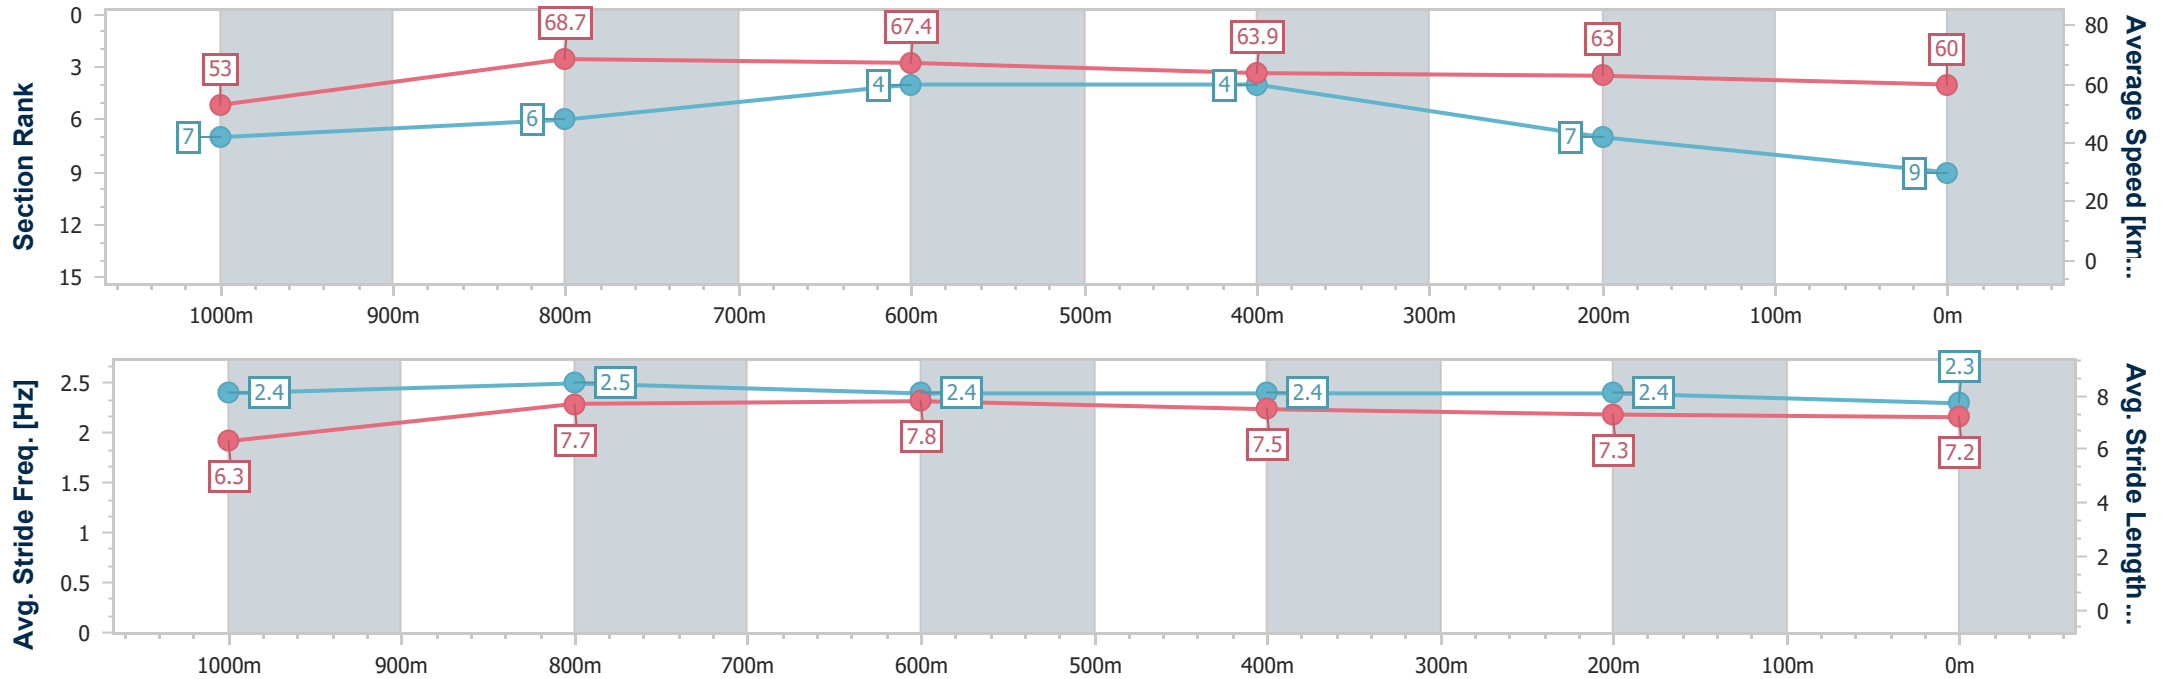

- [] Ranking at each section and finish
- .-.- No data available at this section
- NA No data available

Horse/Jockey Name	Giulia
Final Rank	9
Fastest Section Time (Section)	0:10.44 (1000m)
Top Speed [km/h] (Section)	70.4 (1000m)
Race State	Finished

Aquis Park Gold Coast QLD Professional
 Race 7: EUREKA STUD TATTERSALL'S CLASSIC - 1200m
 26 November 2022 - 15:49
 Track Rating: Good 3, Weather: Fine, Rail Position: True Entire Course

Section	Overall	1000m	800m	600m	400m	200m
Section Times	1:09.39 [9] (0:13.58)	0:55.81 [7] (0:10.44)	0:45.37 [6] (0:10.67)	0:34.70 [4] (0:11.25)	0:23.45 [4] (0:11.45)	0:12.00 [7] (0:12.00)
Average Speed [km/h]	53.0	68.7	67.4	63.9	63.0	60.0
Top Speed [km/h]	68.8	70.4	70.3	66.3	64.4	63.1
Avg. Dist. to Rail [m]	3.7	0.6	0.4	0.3	1.2	2.0
Avg. Stride Freq. [Hz]	2.4	2.5	2.4	2.4	2.4	2.3
Avg. Stride Length [m]	6.3	7.7	7.8	7.5	7.3	7.2

- [] Ranking at each section and finish
- .-.- No data available at this section
- NA No data available

Horse/Jockey Name	Dash For Dreams
Final Rank	10
Fastest Section Time (Section)	0:10.55 (800m)
Top Speed [km/h] (Section)	69.5 (1000m)
Race State	Finished