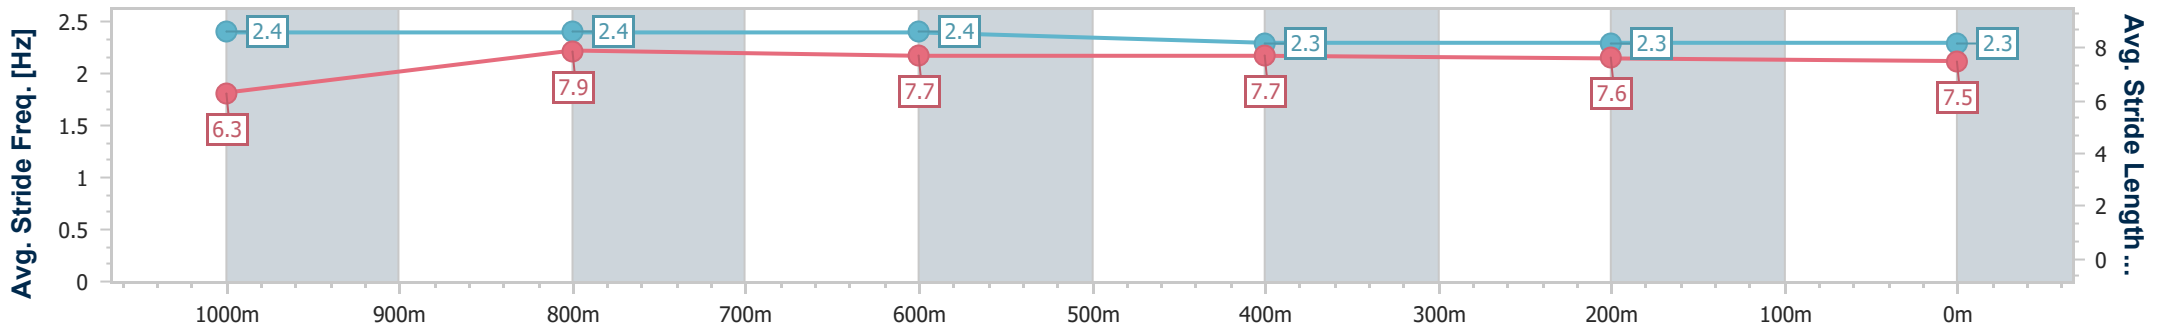

Horse/Jockey Name	Extremist
Final Rank	3
Fastest Section Time (Section)	0:10.43 (1000m)
Top Speed [km/h] (Section)	70.1 (1000m)
Race State	Finished

Aquis Park Gold Coast QLD Professional
Race 7: EUREKA STUD TATTERSALL'S CLASSIC - 1200m
26 November 2022 - 15:49
Track Rating: Good 3, Weather: Fine, Rail Position: True Entire Course

Section	Overall	1000m	800m	600m	400m	200m
Section Times	1:08.53 [3] (0:13.15)	0:55.38 [1] (0:10.43)	0:44.95 [1] (0:10.94)	0:34.01 [2] (0:11.26)	0:22.75 [2] (0:11.19)	0:11.56 [2] (0:11.56)
Average Speed [km/h]	54.8	69.1	66.1	64.3	64.4	62.3
Top Speed [km/h]	70.1	70.1	68.4	65.6	65.2	64.7
Avg. Dist. to Rail [m]	5.0	0.5	1.6	0.8	1.1	1.4
Avg. Stride Freq. [Hz]	2.4	2.4	2.4	2.3	2.3	2.3
Avg. Stride Length [m]	6.3	7.9	7.7	7.7	7.6	7.5

- [ ] Ranking at each section and finish
- -.-.- No data available at this section
- NA No data available