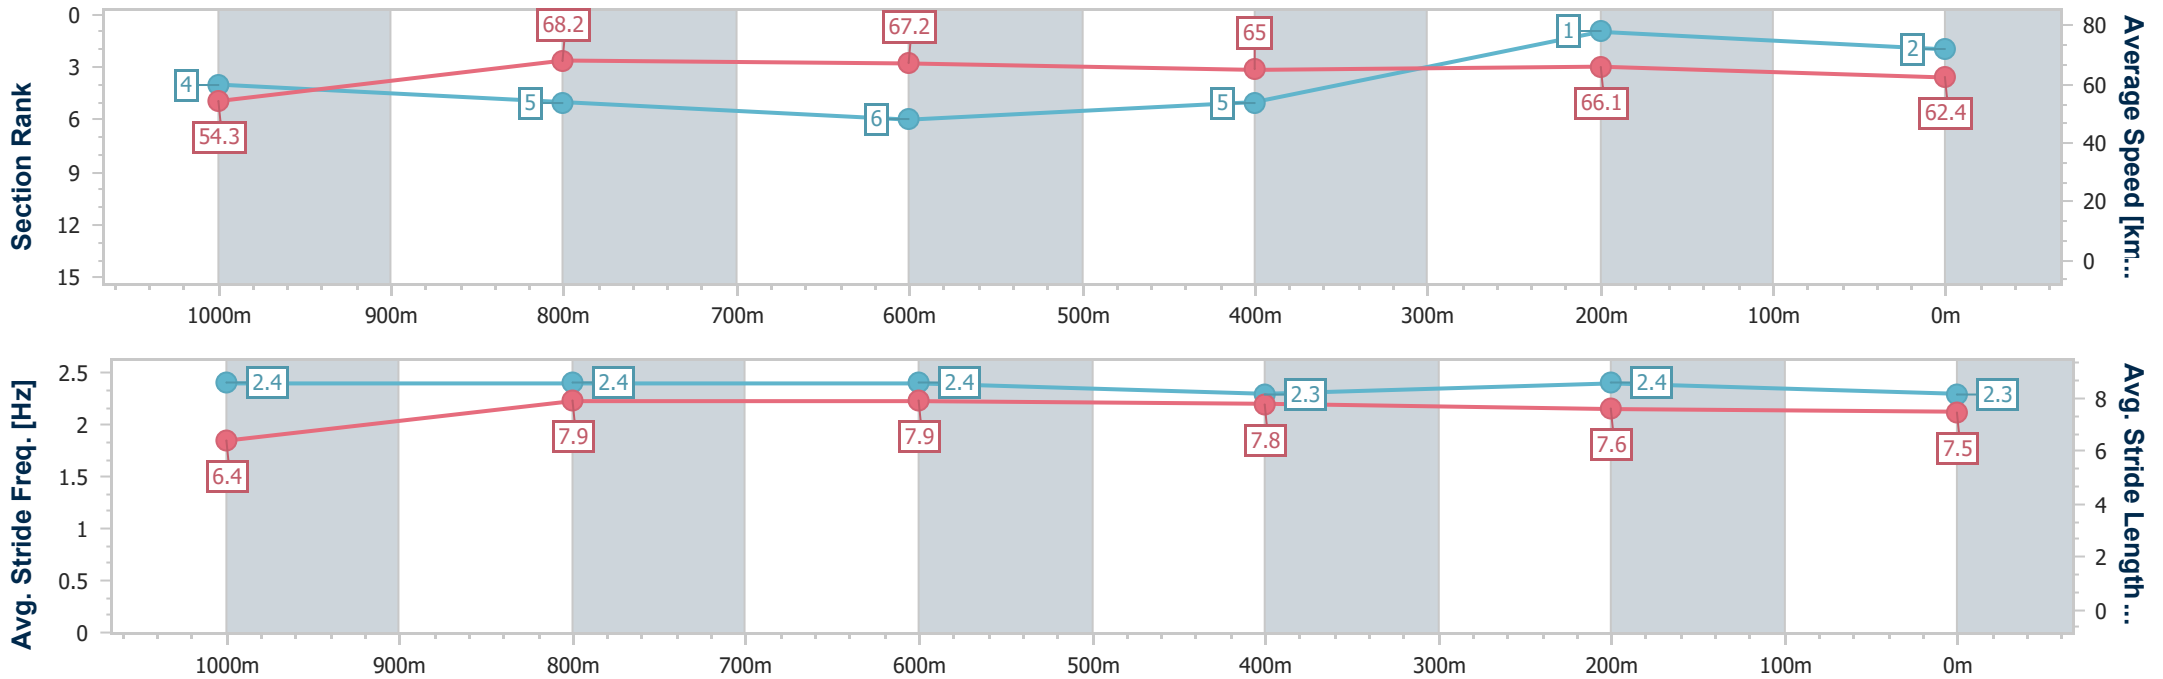

Horse/Jockey Name	Juan Diva
Final Rank	2
Fastest Section Time (Section)	0:10.73 (1000m)
Top Speed [km/h] (Section)	70.4 (1000m)
Race State	Finished

Aquis Park Gold Coast QLD Professional
Race 7: EUREKA STUD TATTERSALL'S CLASSIC - 1200m
26 November 2022 - 15:49
Track Rating: Good 3, Weather: Fine, Rail Position: True Entire Course

Section	Overall	1000m	800m	600m	400m	200m
Section Times	1:08.46 [2] (0:13.26)	0:55.20 [4] (0:10.73)	0:44.47 [5] (0:10.78)	0:33.69 [6] (0:11.22)	0:22.47 [5] (0:10.93)	0:11.54 [1] (0:11.54)
Average Speed [km/h]	54.3	68.2	67.2	65.0	66.1	62.4
Top Speed [km/h]	69.4	70.4	69.0	66.1	67.6	65.0
Avg. Dist. to Rail [m]	10.1	2.9	1.6	2.2	4.2	5.0
Avg. Stride Freq. [Hz]	2.4	2.4	2.4	2.3	2.4	2.3
Avg. Stride Length [m]	6.4	7.9	7.9	7.8	7.6	7.5

- [ ] Ranking at each section and finish
- -.-.- No data available at this section
- NA No data available