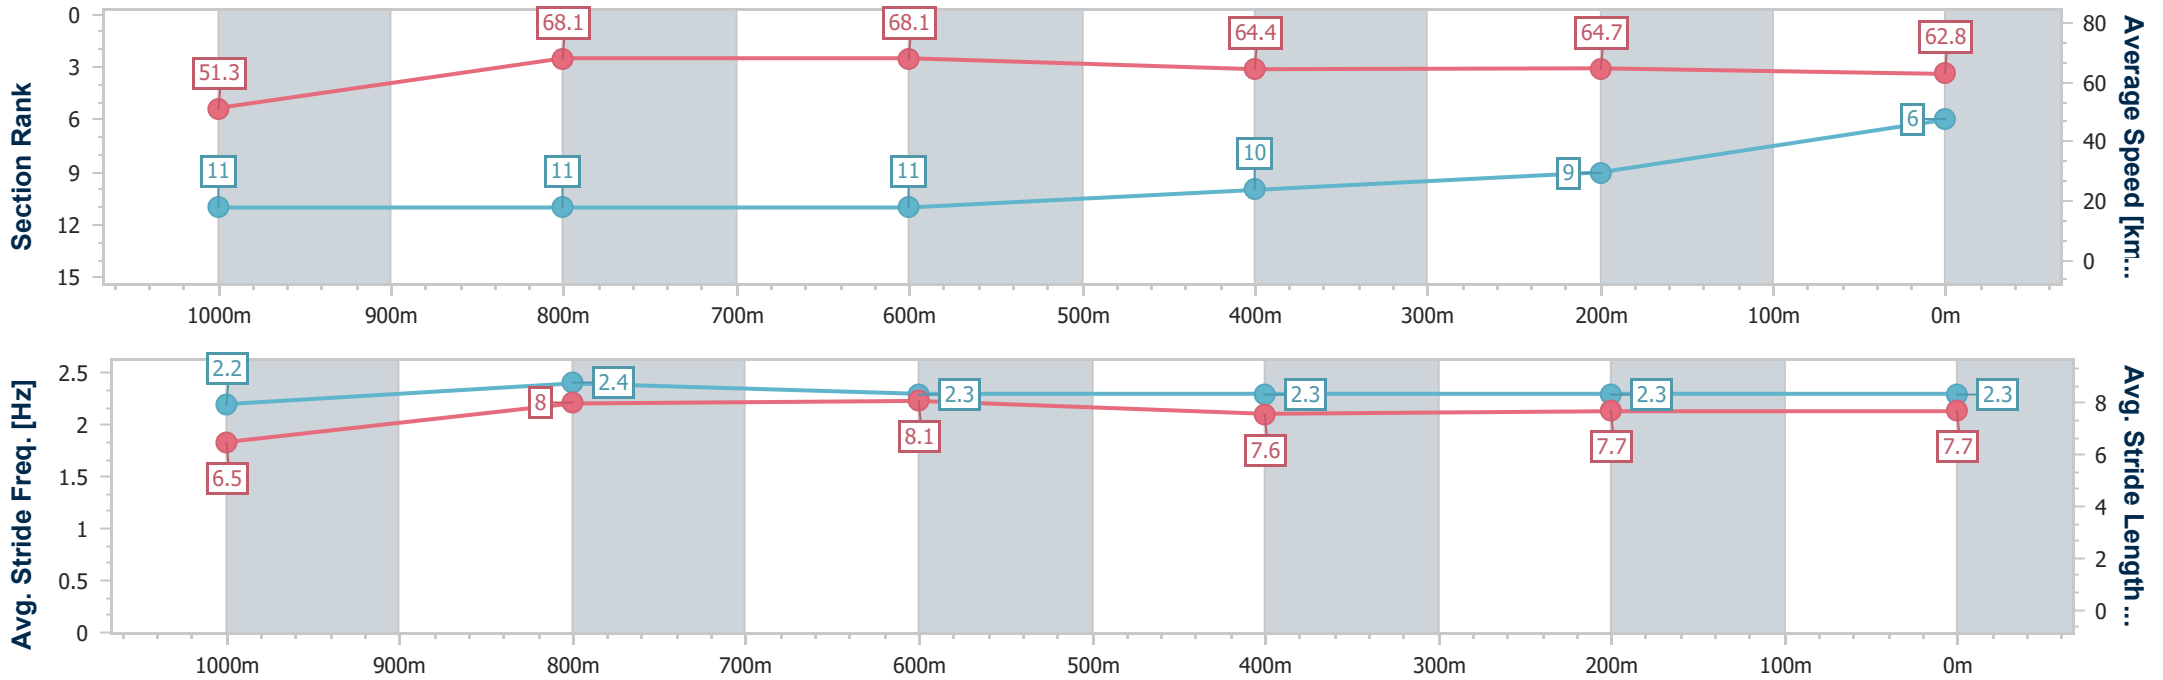

Horse/Jockey Name	Salateen
Final Rank	6
Fastest Section Time (Section)	0:10.53 (800m)
Top Speed [km/h] (Section)	70.0 (800m)
Race State	Finished

Aquis Park Gold Coast QLD Professional
Race 7: EUREKA STUD TATTERSALL'S CLASSIC - 1200m
26 November 2022 - 15:49
Track Rating: Good 3, Weather: Fine, Rail Position: True Entire Course

Section	Overall	1000m	800m	600m	400m	200m
Section Times	1:08.93 [6] (0:14.06)	0:54.87 [11] (0:10.59)	0:44.28 [11] (0:10.53)	0:33.75 [11] (0:11.15)	0:22.60 [10] (0:11.13)	0:11.47 [9] (0:11.47)
Average Speed [km/h]	51.3	68.1	68.1	64.4	64.7	62.8
Top Speed [km/h]	67.3	69.3	70.0	66.9	65.6	65.3
Avg. Dist. to Rail [m]	7.6	0.4	0.8	0.5	1.3	4.6
Avg. Stride Freq. [Hz]	2.2	2.4	2.3	2.3	2.3	2.3
Avg. Stride Length [m]	6.5	8.0	8.1	7.6	7.7	7.7

- [ ] Ranking at each section and finish
- -.-.- No data available at this section
- NA No data available