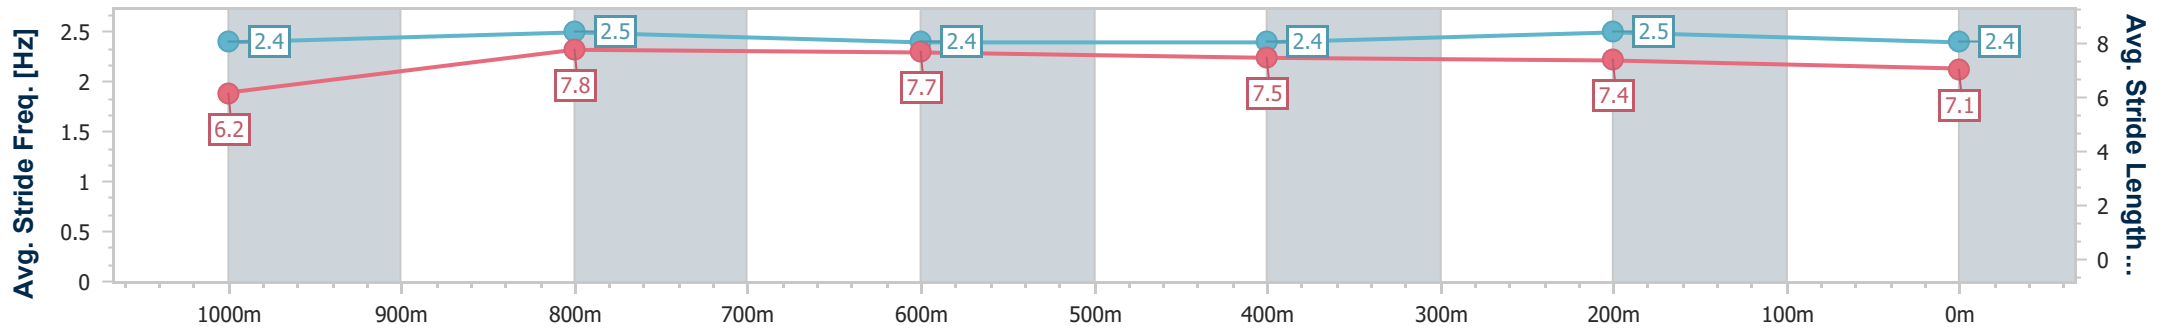

Horse/Jockey Name	Kisukano
Final Rank	8
Fastest Section Time (Section)	0:10.57 (1000m)
Top Speed [km/h] (Section)	69.9 (1000m)
Race State	Finished

Aquis Park Gold Coast QLD Professional
Race 7: EUREKA STUD TATTERSALL'S CLASSIC - 1200m
26 November 2022 - 15:49
Track Rating: Good 3, Weather: Fine, Rail Position: True Entire Course

Section	Overall	1000m	800m	600m	400m	200m
Section Times	1:09.31 [8] (0:13.79)	0:55.52 [9] (0:10.57)	0:44.95 [9] (0:10.81)	0:34.14 [10] (0:11.23)	0:22.91 [11] (0:11.06)	0:11.85 [10] (0:11.85)
Average Speed [km/h]	52.2	68.5	67.3	65.1	65.5	60.7
Top Speed [km/h]	68.0	69.9	69.4	66.7	66.6	64.4
Avg. Dist. to Rail [m]	6.3	1.2	2.3	2.8	6.9	6.6
Avg. Stride Freq. [Hz]	2.4	2.5	2.4	2.4	2.5	2.4
Avg. Stride Length [m]	6.2	7.8	7.7	7.5	7.4	7.1

- [ ] Ranking at each section and finish
- -.-.- No data available at this section
- NA No data available