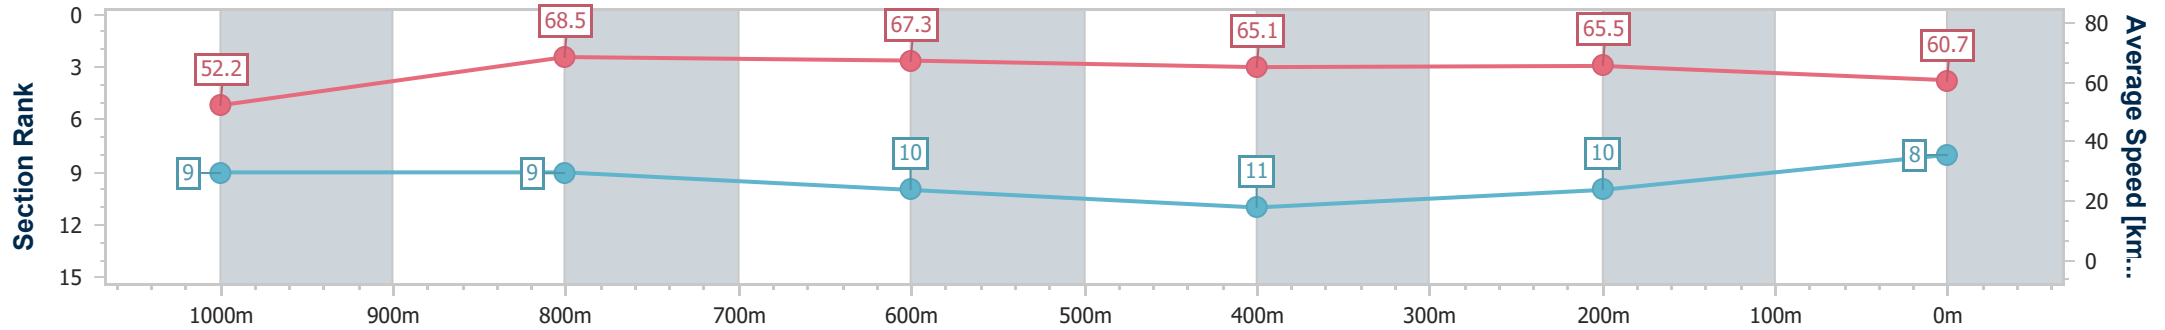

Horse/Jockey Name	Kisukano
Final Rank	8
Fastest Section Time (Section)	0:10.57 (1000m)
Top Speed [km/h] (Section)	69.9 (1000m)
Race State	Finished

Aquis Park Gold Coast QLD Professional
Race 7: EUREKA STUD TATTERSALL'S CLASSIC - 1200m
26 November 2022 - 15:49
Track Rating: Good 3, Weather: Fine, Rail Position: True Entire Course

Section	Overall	1000m	800m	600m	400m	200m
Section Times	1:09.31 [8] (0:13.79)	0:55.52 [9] (0:10.57)	0:44.95 [9] (0:10.81)	0:34.14 [10] (0:11.23)	0:22.91 [11] (0:11.06)	0:11.85 [10] (0:11.85)
Average Speed [km/h]	52.2	68.5	67.3	65.1	65.5	60.7
Top Speed [km/h]	68.0	69.9	69.4	66.7	66.6	64.4
Avg. Dist. to Rail [m]	6.3	1.2	2.3	2.8	6.9	6.6
Avg. Stride Freq. [Hz]	2.4	2.5	2.4	2.4	2.5	2.4
Avg. Stride Length [m]	6.2	7.8	7.7	7.5	7.4	7.1

- [ ] Ranking at each section and finish
- -.-.- No data available at this section
- NA No data available