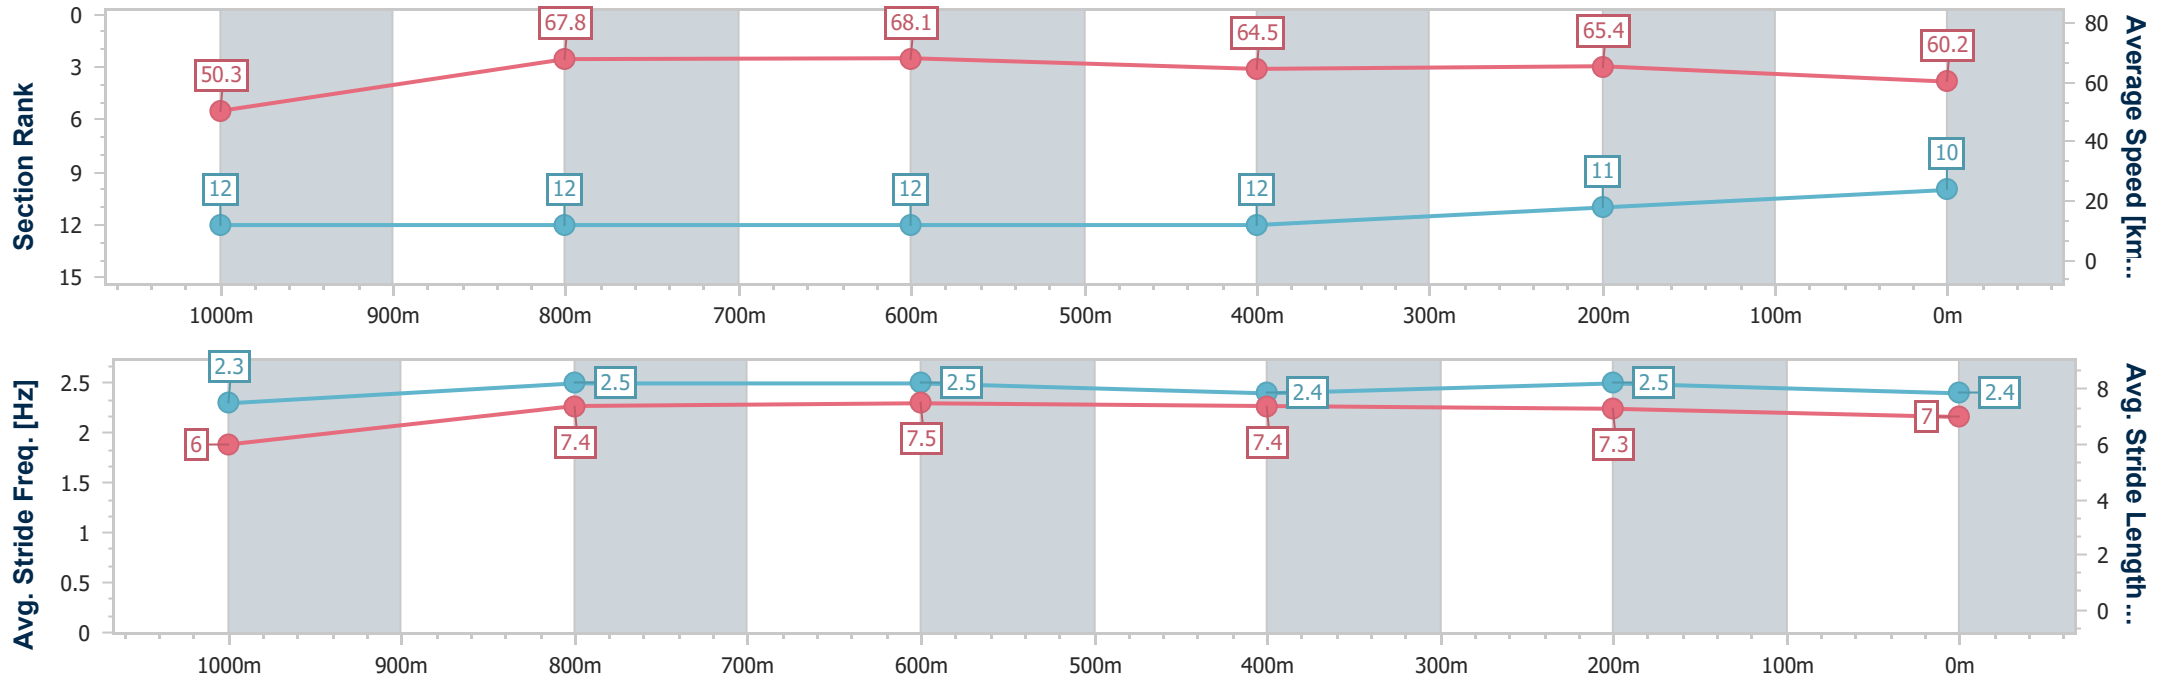

Aquis Park Gold Coast QLD Professional
 Race 7: EUREKA STUD TATTERSALL'S CLASSIC - 1200m
 26 November 2022 - 15:49
 Track Rating: Good 3, Weather: Fine, Rail Position: True Entire Course

Section	Overall	1000m	800m	600m	400m	200m
Section Times	1:09.39 [9] (0:13.58)	0:55.81 [7] (0:10.44)	0:45.37 [6] (0:10.67)	0:34.70 [4] (0:11.25)	0:23.45 [4] (0:11.45)	0:12.00 [7] (0:12.00)
Average Speed [km/h]	53.0	68.7	67.4	63.9	63.0	60.0
Top Speed [km/h]	68.8	70.4	70.3	66.3	64.4	63.1
Avg. Dist. to Rail [m]	3.7	0.6	0.4	0.3	1.2	2.0
Avg. Stride Freq. [Hz]	2.4	2.5	2.4	2.4	2.4	2.3
Avg. Stride Length [m]	6.3	7.7	7.8	7.5	7.3	7.2

- [] Ranking at each section and finish
- .-.- No data available at this section
- NA No data available

Horse/Jockey Name	Dash For Dreams
Final Rank	10
Fastest Section Time (Section)	0:10.55 (800m)
Top Speed [km/h] (Section)	69.5 (1000m)
Race State	Finished

Aquis Park Gold Coast QLD Professional
 Race 7: EUREKA STUD TATTERSALL'S CLASSIC - 1200m
 26 November 2022 - 15:49
 Track Rating: Good 3, Weather: Fine, Rail Position: True Entire Course

Section	Overall	1000m	800m	600m	400m	200m
Section Times	1:09.60 [10] (0:14.34)	0:55.26 [12] (0:10.57)	0:44.69 [12] (0:10.55)	0:34.14 [12] (0:11.17)	0:22.97 [12] (0:11.00)	0:11.97 [11] (0:11.97)
Average Speed [km/h]	50.3	67.8	68.1	64.5	65.4	60.2
Top Speed [km/h]	67.5	69.5	69.3	67.0	66.2	65.6
Avg. Dist. to Rail [m]	8.7	0.6	0.7	0.5	1.7	3.7
Avg. Stride Freq. [Hz]	2.3	2.5	2.5	2.4	2.5	2.4
Avg. Stride Length [m]	6.0	7.4	7.5	7.4	7.3	7.0