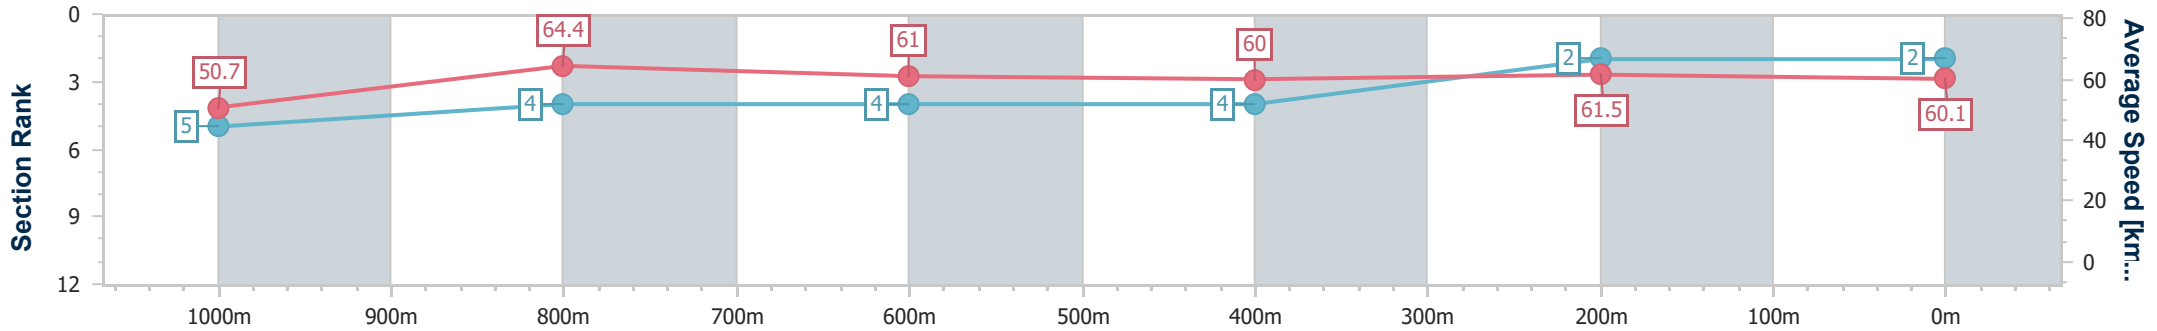

Horse/Jockey Name	Dreamseeker
Final Rank	2
Fastest Section Time (Section)	0:11.23 (1000m)
Top Speed [km/h] (Section)	67.1 (Overall)
Race State	Finished

Toowoomba QLD Professional
Race 1: REDDING FRY FINANCIAL ADVICE RATINGS BAND 0 -
58 Handicap - 1200m

10 December 2022 - 17:20

Track Rating: Good 4 , Weather: Overcast , Rail Position: +5m
Entire Course

Section	Overall	1000m	800m	600m	400m	200m
Section Times	1:13.47 [2] (0:14.20)	0:59.27 [5] (0:11.23)	0:48.04 [4] (0:11.89)	0:36.15 [4] (0:12.25)	0:23.90 [4] (0:11.93)	0:11.97 [2] (0:11.97)
Average Speed [km/h]	50.7	64.4	61.0	60.0	61.5	60.1
Top Speed [km/h]	67.1	66.4	62.6	61.6	63.0	60.9
Avg. Dist. to Rail [m]	3.0	1.0	2.4	3.8	5.8	8.1
Avg. Stride Freq. [Hz]	2.4	2.5	2.4	2.4	2.4	2.4
Avg. Stride Length [m]	6.0	7.2	7.0	7.0	7.1	6.9

- [ ] Ranking at each section and finish
- -.-.- No data available at this section
- NA No data available