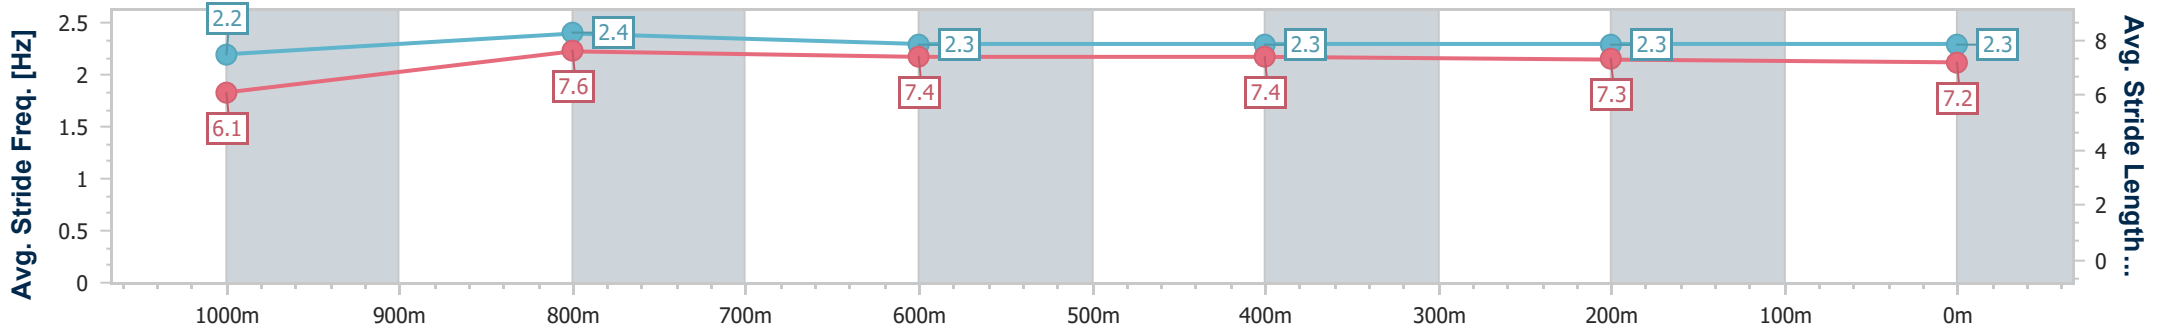

Horse/Jockey Name	Scare Campaign
Final Rank	7
Fastest Section Time (Section)	0:11.06 (1000m)
Top Speed [km/h] (Section)	66.2 (Overall)
Race State	Finished

Toowoomba QLD Professional
Race 1: REDDING FRY FINANCIAL ADVICE RATINGS BAND 0 -
58 Handicap - 1200m
10 December 2022 - 17:20
Track Rating: Good 4 , Weather: Overcast , Rail Position: +5m
Entire Course

Section	Overall	1000m	800m	600m	400m	200m
Section Times	1:13.95 [7] (0:14.81)	0:59.14 [8] (0:11.06)	0:48.08 [8] (0:12.02)	0:36.06 [9] (0:11.97)	0:24.09 [8] (0:12.04)	0:12.05 [6] (0:12.05)
Average Speed [km/h]	50.3	64.6	59.8	60.3	60.4	59.6
Top Speed [km/h]	66.2	66.1	63.5	61.9	61.9	61.6
Avg. Dist. to Rail [m]	4.8	2.1	1.1	0.8	3.3	2.3
Avg. Stride Freq. [Hz]	2.2	2.4	2.3	2.3	2.3	2.3
Avg. Stride Length [m]	6.1	7.6	7.4	7.4	7.3	7.2

- [ ] Ranking at each section and finish
- -.-.- No data available at this section
- NA No data available