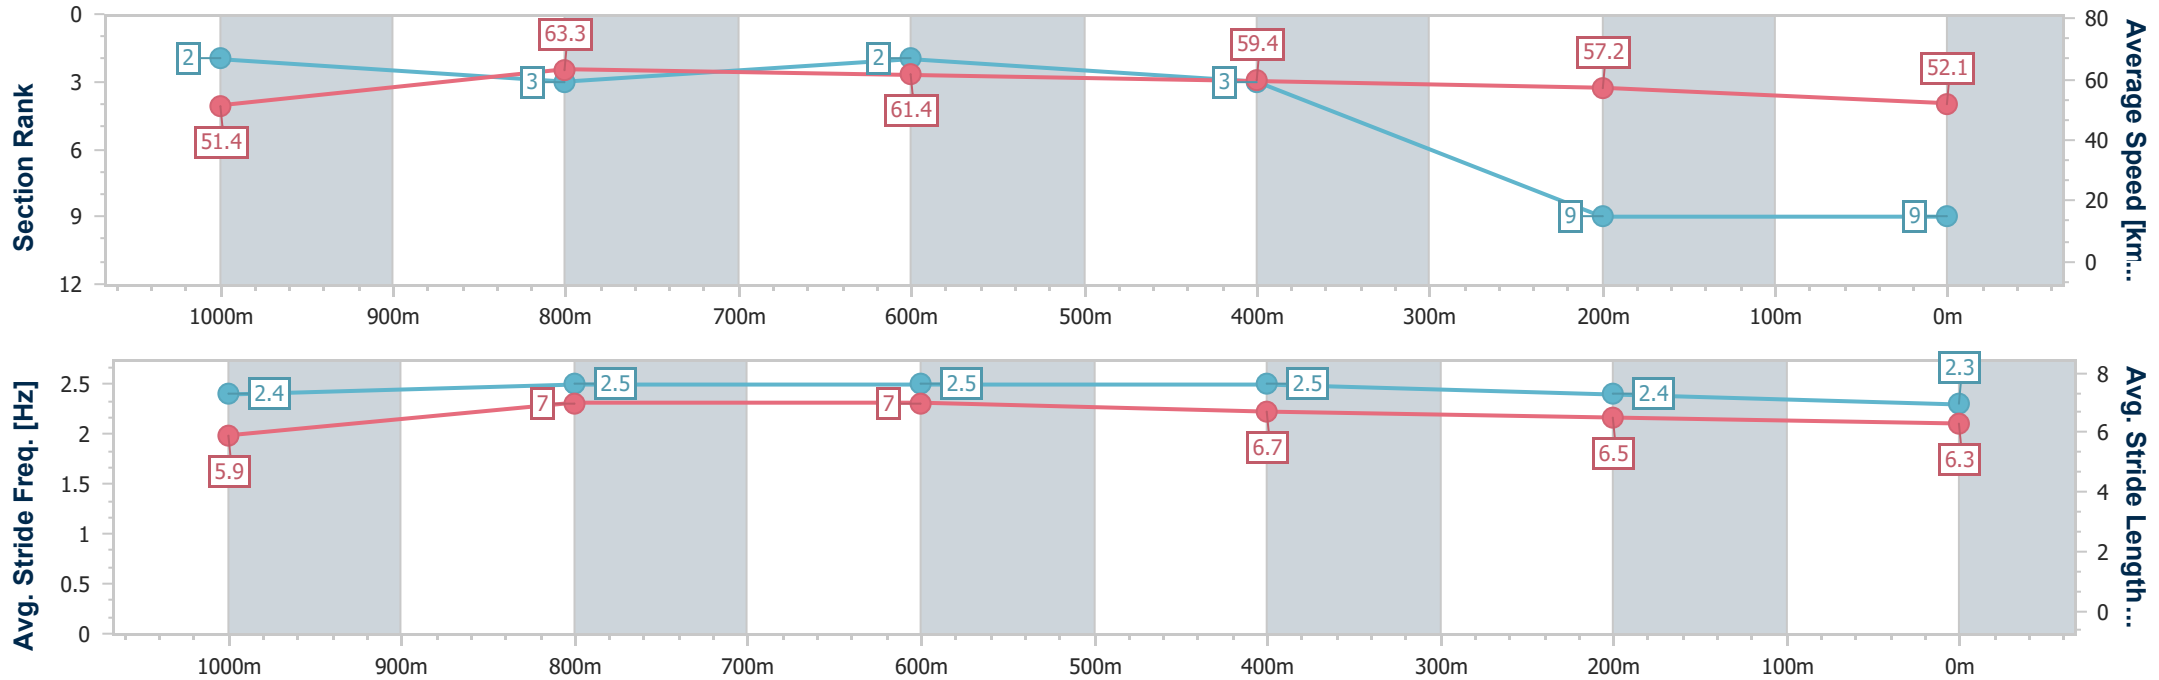

Horse/Jockey Name	Dreamer's Gift
Final Rank	9
Fastest Section Time (Section)	0:11.41 (1000m)
Top Speed [km/h] (Section)	66.8 (Overall)
Race State	Finished

Toowoomba QLD Professional
Race 1: REDDING FRY FINANCIAL ADVICE RATINGS BAND 0 -
58 Handicap - 1200m
10 December 2022 - 17:20
Track Rating: Good 4 , Weather: Overcast , Rail Position: +5m
Entire Course

Section	Overall	1000m	800m	600m	400m	200m
Section Times	1:16.21 [9] (0:14.02)	1:02.19 [2] (0:11.41)	0:50.78 [3] (0:11.76)	0:39.02 [2] (0:12.38)	0:26.64 [3] (0:12.86)	0:13.78 [9] (0:13.78)
Average Speed [km/h]	51.4	63.3	61.4	59.4	57.2	52.1
Top Speed [km/h]	66.8	66.7	62.4	61.3	58.9	56.7
Avg. Dist. to Rail [m]	2.7	0.5	1.4	4.0	6.0	4.1
Avg. Stride Freq. [Hz]	2.4	2.5	2.5	2.5	2.4	2.3
Avg. Stride Length [m]	5.9	7.0	7.0	6.7	6.5	6.3

- [ ] Ranking at each section and finish
- -.-.- No data available at this section
- NA No data available