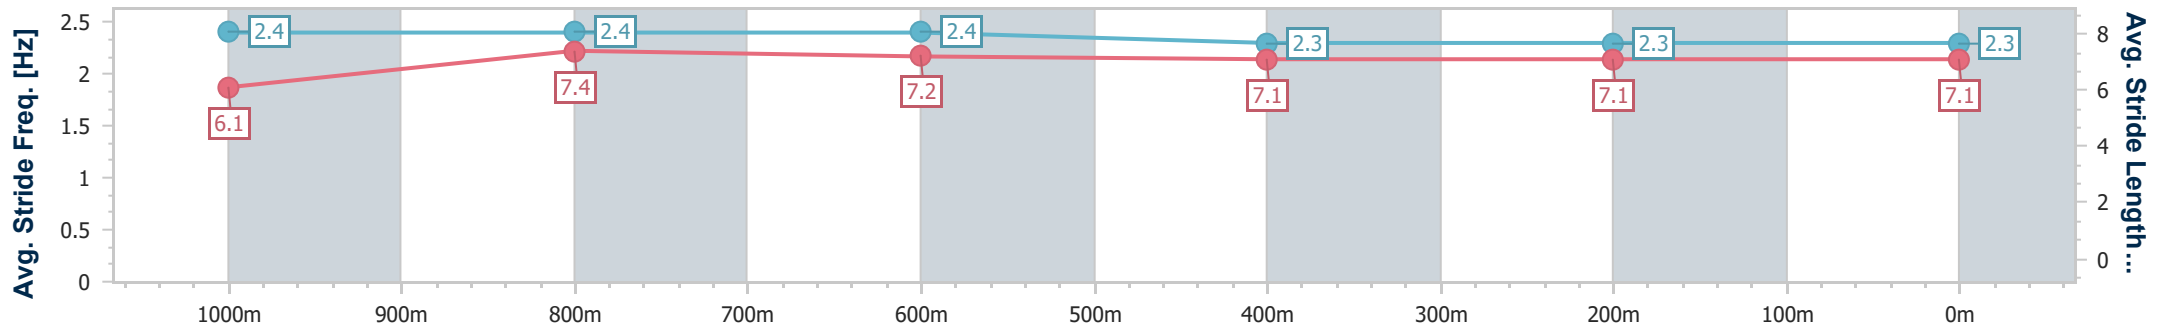

Horse/Jockey Name	Thunder Moon
Final Rank	3
Fastest Section Time (Section)	0:11.21 (1000m)
Top Speed [km/h] (Section)	68.2 (Overall)
Race State	Finished

Toowoomba QLD Professional
Race 1: REDDING FRY FINANCIAL ADVICE RATINGS BAND 0 - 58 Handicap - 1200m
10 December 2022 - 17:20
Track Rating: Good 4 , Weather: Overcast , Rail Position: +5m
Entire Course

Section	Overall	1000m	800m	600m	400m	200m
Section Times	1:13.50 [3] (0:13.81)	0:59.69 [1] (0:11.21)	0:48.48 [1] (0:11.88)	0:36.60 [1] (0:12.14)	0:24.46 [1] (0:12.14)	0:12.32 [1] (0:12.32)
Average Speed [km/h]	52.2	63.6	60.6	60.0	59.6	58.3
Top Speed [km/h]	68.2	66.8	62.6	60.8	61.0	59.6
Avg. Dist. to Rail [m]	2.7	2.4	1.0	2.2	1.7	2.4
Avg. Stride Freq. [Hz]	2.4	2.4	2.4	2.3	2.3	2.3
Avg. Stride Length [m]	6.1	7.4	7.2	7.1	7.1	7.1

- [ ] Ranking at each section and finish
- -.-.- No data available at this section
- NA No data available