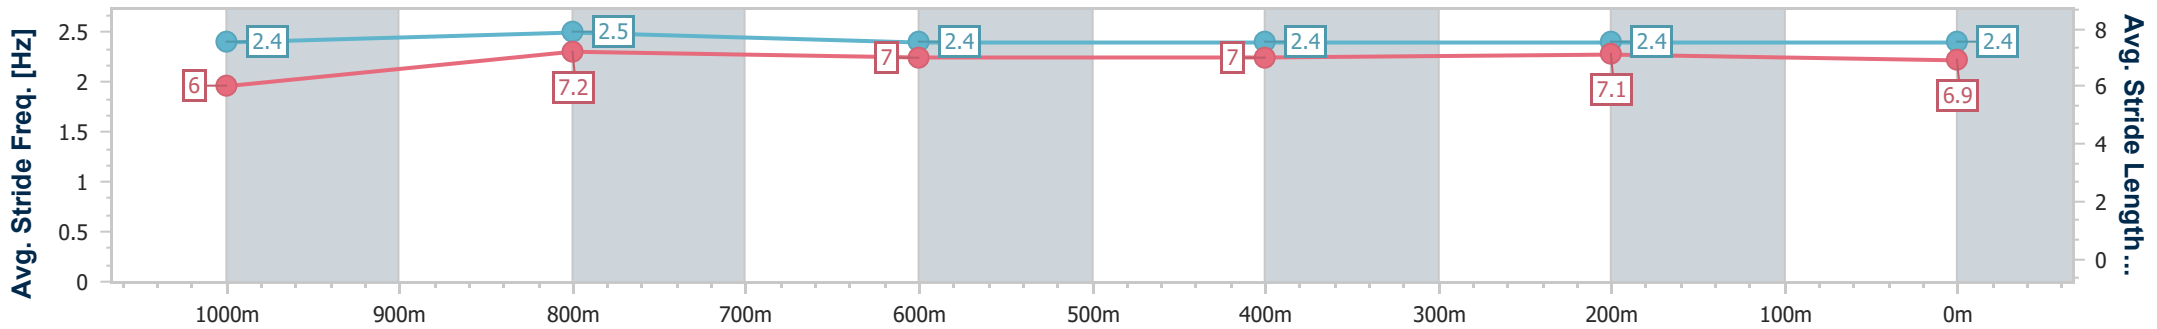

Horse/Jockey Name	Dreamseeker
Final Rank	2
Fastest Section Time (Section)	0:11.23 (1000m)
Top Speed [km/h] (Section)	67.1 (Overall)
Race State	Finished

Toowoomba QLD Professional
Race 1: REDDING FRY FINANCIAL ADVICE RATINGS BAND 0 -
58 Handicap - 1200m

10 December 2022 - 17:20

Track Rating: Good 4 , Weather: Overcast , Rail Position: +5m
Entire Course

Section	Overall	1000m	800m	600m	400m	200m
Section Times	1:13.47 [2] (0:14.20)	0:59.27 [5] (0:11.23)	0:48.04 [4] (0:11.89)	0:36.15 [4] (0:12.25)	0:23.90 [4] (0:11.93)	0:11.97 [2] (0:11.97)
Average Speed [km/h]	50.7	64.4	61.0	60.0	61.5	60.1
Top Speed [km/h]	67.1	66.4	62.6	61.6	63.0	60.9
Avg. Dist. to Rail [m]	3.0	1.0	2.4	3.8	5.8	8.1
Avg. Stride Freq. [Hz]	2.4	2.5	2.4	2.4	2.4	2.4
Avg. Stride Length [m]	6.0	7.2	7.0	7.0	7.1	6.9

- [ ] Ranking at each section and finish
- -.-.- No data available at this section
- NA No data available