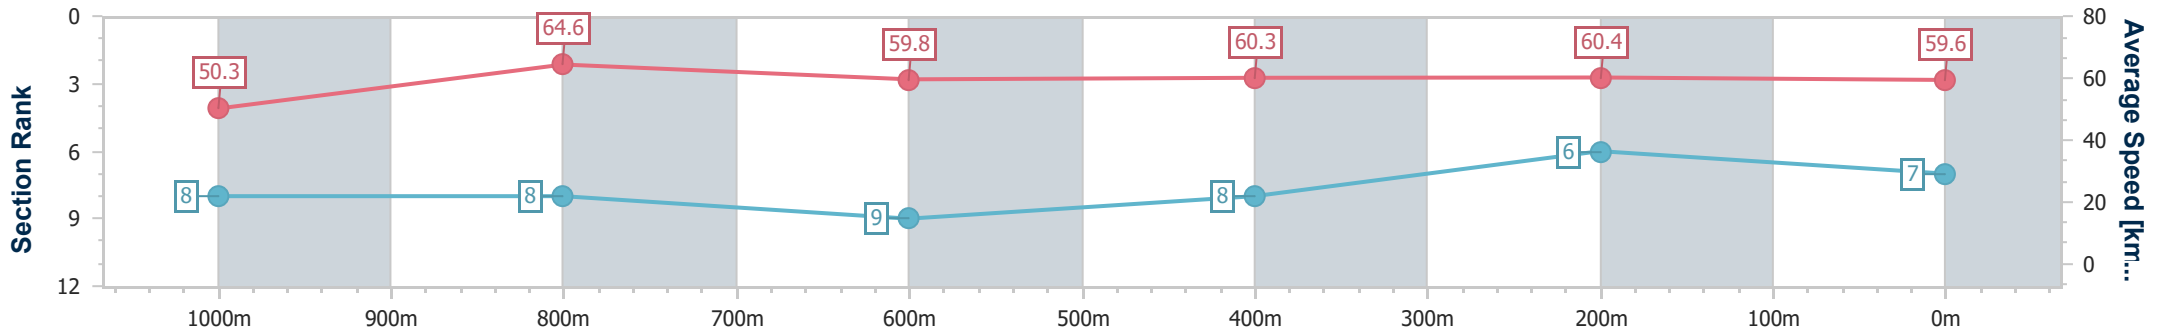

Horse/Jockey Name	Scare Campaign
Final Rank	7
Fastest Section Time (Section)	0:11.06 (1000m)
Top Speed [km/h] (Section)	66.2 (Overall)
Race State	Finished

Toowoomba QLD Professional
Race 1: REDDING FRY FINANCIAL ADVICE RATINGS BAND 0 -
58 Handicap - 1200m
10 December 2022 - 17:20
Track Rating: Good 4 , Weather: Overcast , Rail Position: +5m
Entire Course

Section	Overall	1000m	800m	600m	400m	200m
Section Times	1:13.95 [7] (0:14.81)	0:59.14 [8] (0:11.06)	0:48.08 [8] (0:12.02)	0:36.06 [9] (0:11.97)	0:24.09 [8] (0:12.04)	0:12.05 [6] (0:12.05)
Average Speed [km/h]	50.3	64.6	59.8	60.3	60.4	59.6
Top Speed [km/h]	66.2	66.1	63.5	61.9	61.9	61.6
Avg. Dist. to Rail [m]	4.8	2.1	1.1	0.8	3.3	2.3
Avg. Stride Freq. [Hz]	2.2	2.4	2.3	2.3	2.3	2.3
Avg. Stride Length [m]	6.1	7.6	7.4	7.4	7.3	7.2

- [ ] Ranking at each section and finish
- -.-.- No data available at this section
- NA No data available