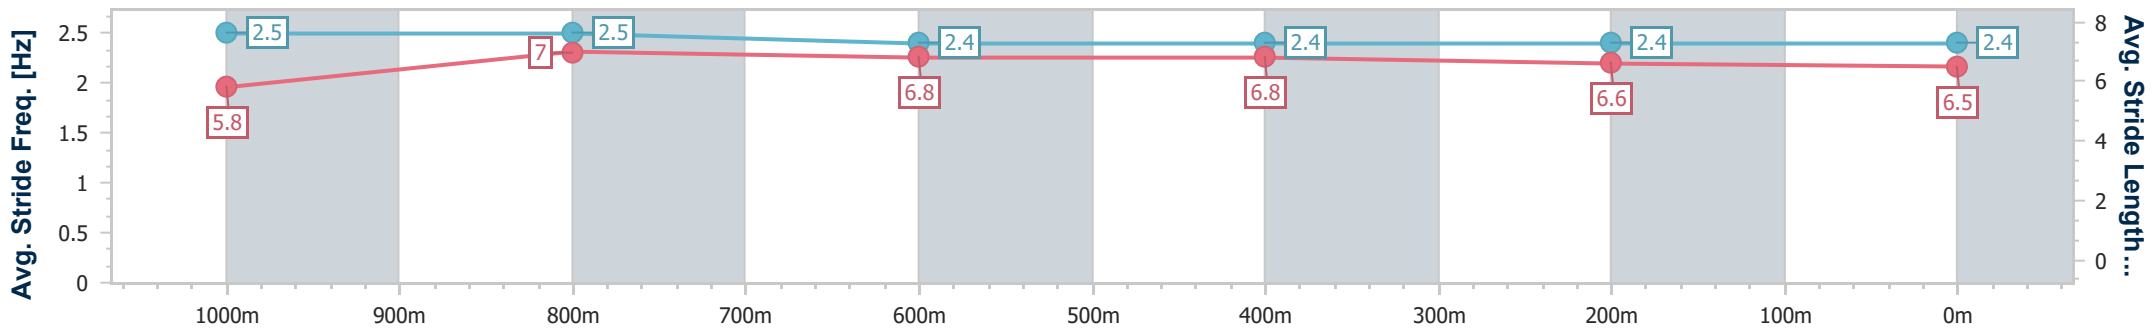

Horse/Jockey Name	Beekay
Final Rank	8
Fastest Section Time (Section)	0:11.30 (1000m)
Top Speed [km/h] (Section)	66.1 (Overall)
Race State	Finished

Toowoomba QLD Professional
Race 1: REDDING FRY FINANCIAL ADVICE RATINGS BAND 0 -
58 Handicap - 1200m
10 December 2022 - 17:20
Track Rating: Good 4 , Weather: Overcast , Rail Position: +5m
Entire Course

Section	Overall	1000m	800m	600m	400m	200m
Section Times	1:14.89 [8] (0:14.01)	1:00.88 [3] (0:11.30)	0:49.58 [5] (0:11.92)	0:37.66 [5] (0:12.22)	0:25.44 [5] (0:12.55)	0:12.89 [8] (0:12.89)
Average Speed [km/h]	51.4	63.1	60.3	59.6	57.9	55.7
Top Speed [km/h]	66.1	65.7	61.0	59.9	60.4	58.4
Avg. Dist. to Rail [m]	2.5	2.9	0.6	2.2	2.7	3.8
Avg. Stride Freq. [Hz]	2.5	2.5	2.4	2.4	2.4	2.4
Avg. Stride Length [m]	5.8	7.0	6.8	6.8	6.6	6.5

- [ ] Ranking at each section and finish
- -.-.- No data available at this section
- NA No data available