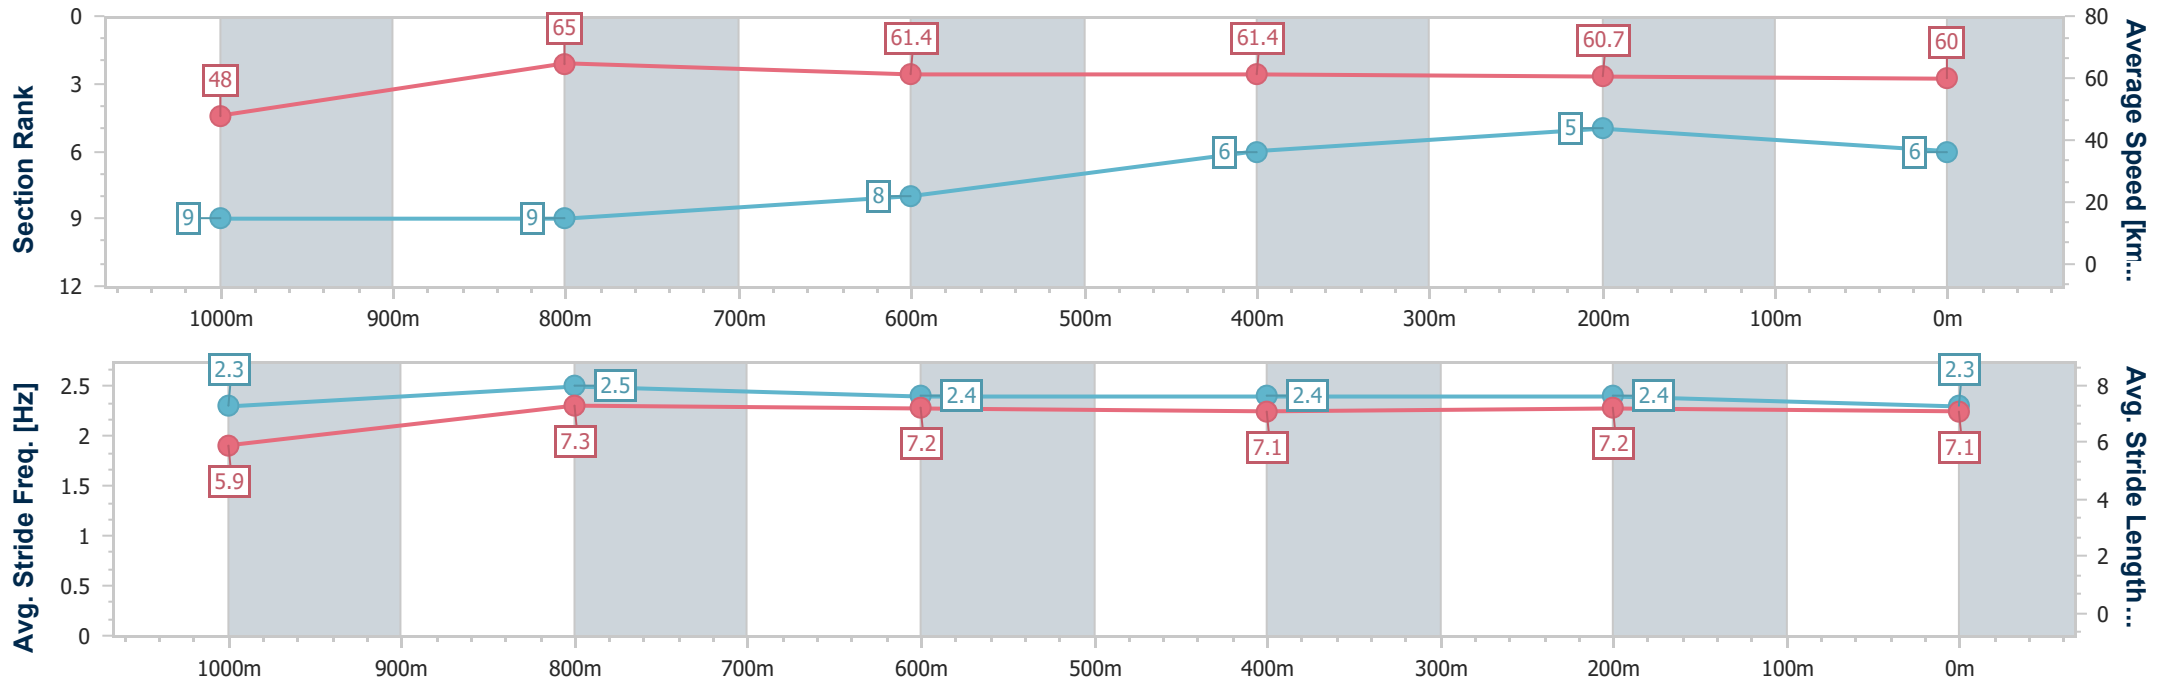

Section	Overall	1000m	800m	600m	400m	200m								
Section Times	1:13.77 [5] (0:14.73)	0:59.04 [7] (0:11.01)	0:48.03 [7] (0:11.84)	0:36.19 [7] (0:12.33)	0:23.86 [9] (0:12.05)	0:11.81 [7] (0:11.81)								
Average Speed [km/h]	48.9	64.5	60.6	59.4	61.0	60.8								
Top Speed [km/h]	64.4	65.7	63.1	62.0	62.0	61.8								
Avg. Dist. to Rail [m]	4.2	3.8	1.4	3.6	6.2	5.2								
Avg. Stride Freq. [Hz]	2.3	2.5	2.4	2.4	2.4	2.4								
Avg. Stride Length [m]	6.0	7.3	7.1	7.0	7.2	7.1								

- [] Ranking at each section and finish
- .-.- No data available at this section
- NA No data available

Horse/Jockey Name	Bringthelove
Final Rank	6
Fastest Section Time (Section)	0:11.04 (1000m)
Top Speed [km/h] (Section)	65.7 (1000m)
Race State	Finished

Toowoomba QLD Professional
Race 1: REDDING FRY FINANCIAL ADVICE RATINGS BAND 0 - 58 Handicap - 1200m

10 December 2022 - 17:20

Track Rating: Good 4 , Weather: Overcast , Rail Position: +5m
Entire Course

Section	Overall	1000m	800m	600m	400m	200m								
Section Times	1:13.83 [6] (0:15.02)	0:58.81 [9] (0:11.04)	0:47.77 [9] (0:11.73)	0:36.04 [8] (0:11.96)	0:24.08 [6] (0:12.08)	0:12.00 [5] (0:12.00)								
Average Speed [km/h]	48.0	65.0	61.4	61.4	60.7	60.0								
Top Speed [km/h]	64.8	65.7	64.6	63.2	62.4	61.2								
Avg. Dist. to Rail [m]	4.9	1.1	1.3	3.7	5.2	6.5								
Avg. Stride Freq. [Hz]	2.3	2.5	2.4	2.4	2.4	2.3								
Avg. Stride Length [m]	5.9	7.3	7.2	7.1	7.2	7.1								