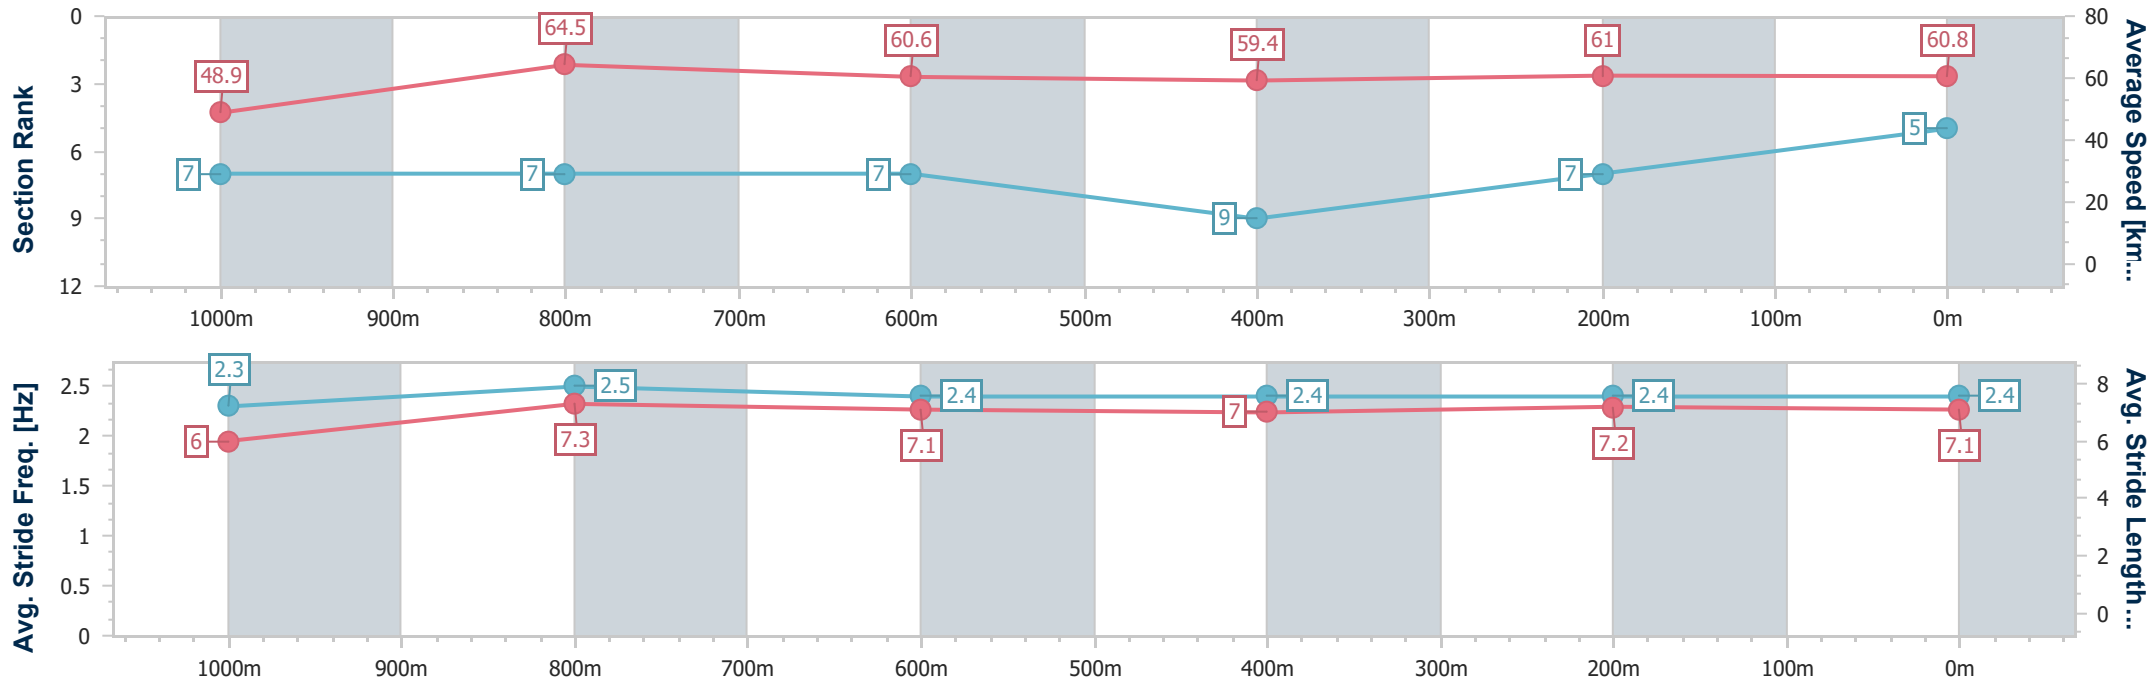

Horse/Jockey Name	Shouts Outback
Final Rank	5
Fastest Section Time (Section)	0:11.01 (1000m)
Top Speed [km/h] (Section)	65.7 (1000m)
Race State	Finished

Toowoomba QLD Professional
Race 1: REDDING FRY FINANCIAL ADVICE RATINGS BAND 0 -
58 Handicap - 1200m
10 December 2022 - 17:20
Track Rating: Good 4 , Weather: Overcast , Rail Position: +5m
Entire Course

Section	Overall	1000m	800m	600m	400m	200m								
Section Times	1:13.77 [5] (0:14.73)	0:59.04 [7] (0:11.01)	0:48.03 [7] (0:11.84)	0:36.19 [7] (0:12.33)	0:23.86 [9] (0:12.05)	0:11.81 [7] (0:11.81)								
Average Speed [km/h]	48.9	64.5	60.6	59.4	61.0	60.8								
Top Speed [km/h]	64.4	65.7	63.1	62.0	62.0	61.8								
Avg. Dist. to Rail [m]	4.2	3.8	1.4	3.6	6.2	5.2								
Avg. Stride Freq. [Hz]	2.3	2.5	2.4	2.4	2.4	2.4								
Avg. Stride Length [m]	6.0	7.3	7.1	7.0	7.2	7.1								

- [ ] Ranking at each section and finish
- -.-.- No data available at this section
- NA No data available