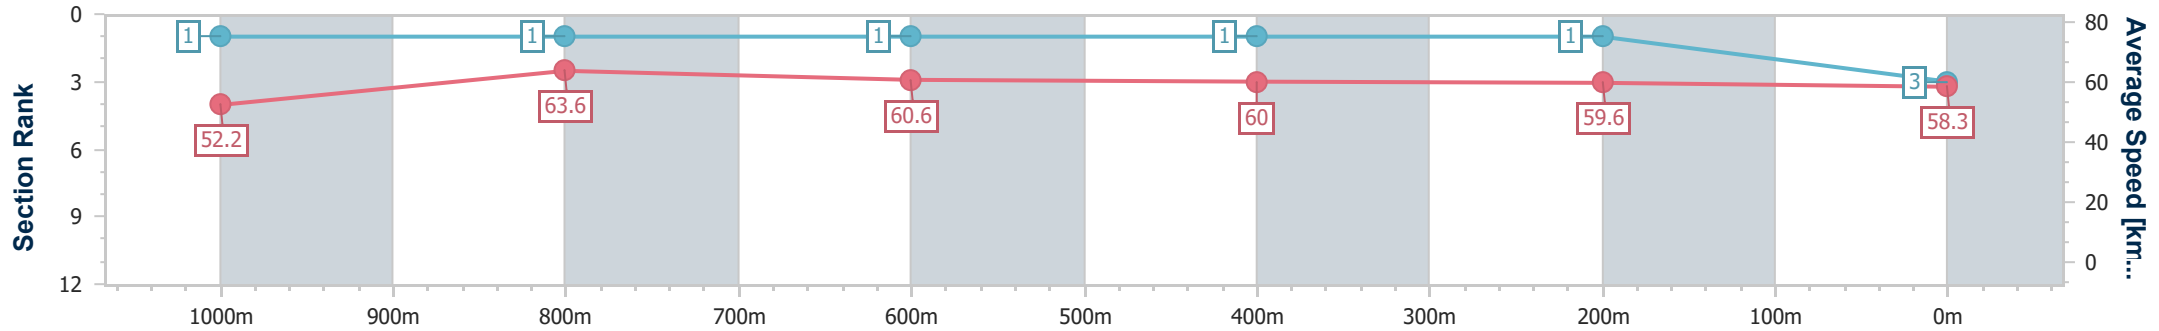

Horse/Jockey Name	Thunder Moon
Final Rank	3
Fastest Section Time (Section)	0:11.21 (1000m)
Top Speed [km/h] (Section)	68.2 (Overall)
Race State	Finished

Toowoomba QLD Professional
Race 1: REDDING FRY FINANCIAL ADVICE RATINGS BAND 0 - 58 Handicap - 1200m
10 December 2022 - 17:20
Track Rating: Good 4 , Weather: Overcast , Rail Position: +5m
Entire Course

Section	Overall	1000m	800m	600m	400m	200m
Section Times	1:13.50 [3] (0:13.81)	0:59.69 [1] (0:11.21)	0:48.48 [1] (0:11.88)	0:36.60 [1] (0:12.14)	0:24.46 [1] (0:12.14)	0:12.32 [1] (0:12.32)
Average Speed [km/h]	52.2	63.6	60.6	60.0	59.6	58.3
Top Speed [km/h]	68.2	66.8	62.6	60.8	61.0	59.6
Avg. Dist. to Rail [m]	2.7	2.4	1.0	2.2	1.7	2.4
Avg. Stride Freq. [Hz]	2.4	2.4	2.4	2.3	2.3	2.3
Avg. Stride Length [m]	6.1	7.4	7.2	7.1	7.1	7.1

- [ ] Ranking at each section and finish
- -.-.- No data available at this section
- NA No data available