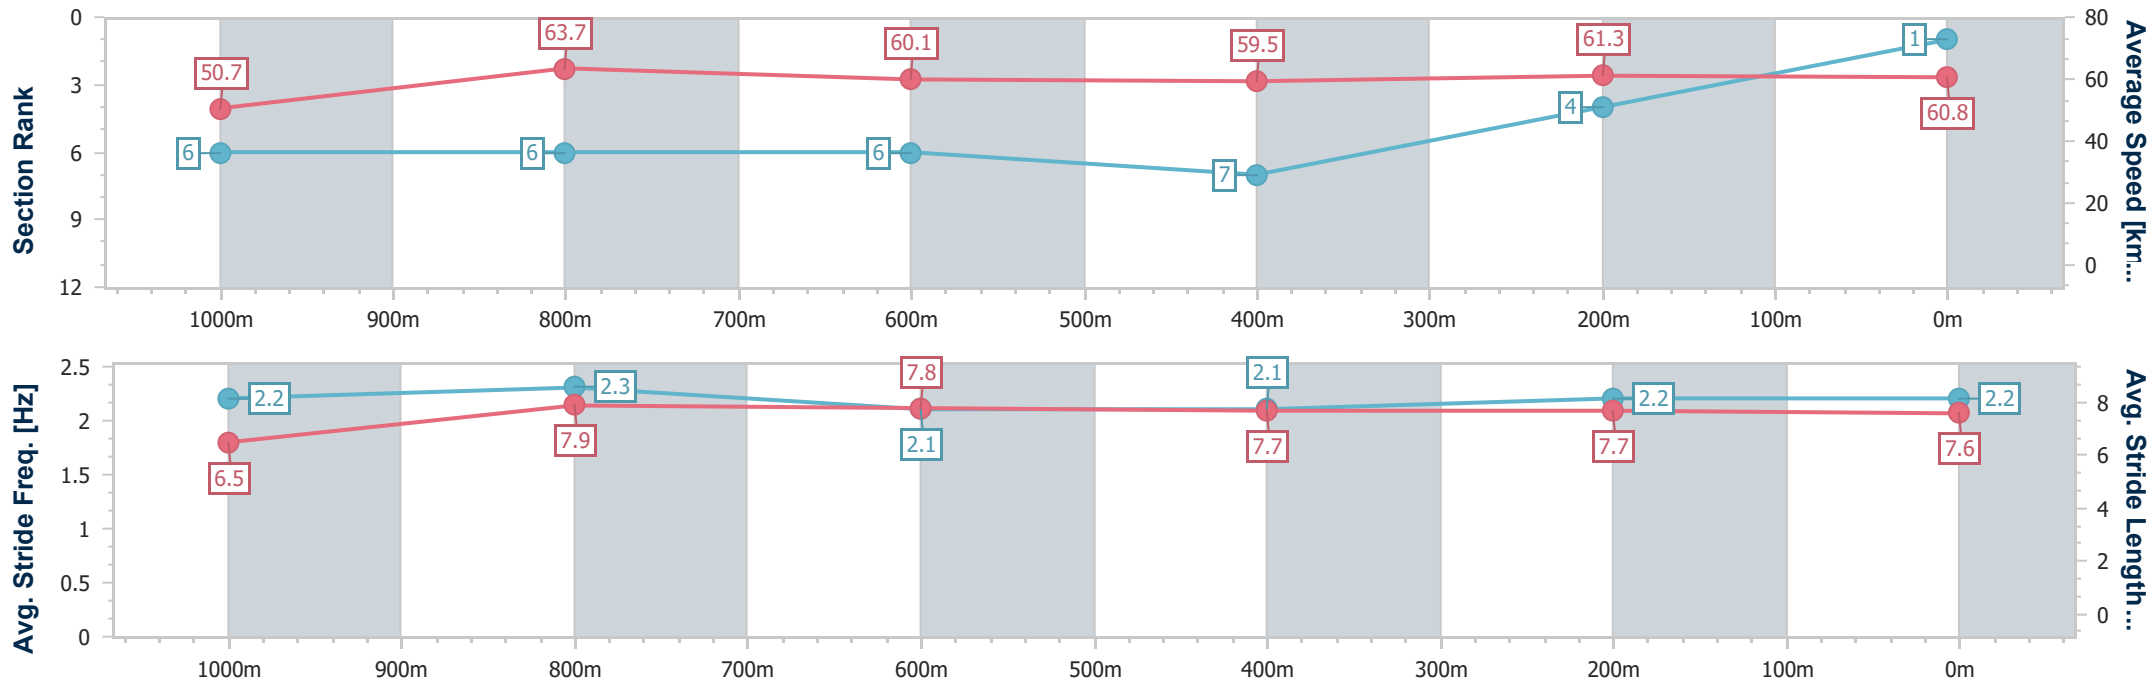

10 December 2022 - 17:20

Track Rating: Good 4 , Weather: Overcast , Rail Position: +5m
Entire Course

Section	Overall	1000m	800m	600m	400m	200m
Section Times	1:13.44 [1] (0:14.20)	0:59.24 [6] (0:11.24)	0:48.00 [6] (0:11.98)	0:36.02 [6] (0:12.31)	0:23.71 [7] (0:11.90)	0:11.81 [4] (0:11.81)
Average Speed [km/h]	50.7	63.7	60.1	59.5	61.3	60.8
Top Speed [km/h]	65.7	65.6	61.9	61.4	62.7	61.8
Avg. Dist. to Rail [m]	2.5	1.8	1.2	3.2	3.8	5.4
Avg. Stride Freq. [Hz]	2.2	2.3	2.1	2.1	2.2	2.2
Avg. Stride Length [m]	6.5	7.9	7.8	7.7	7.7	7.6