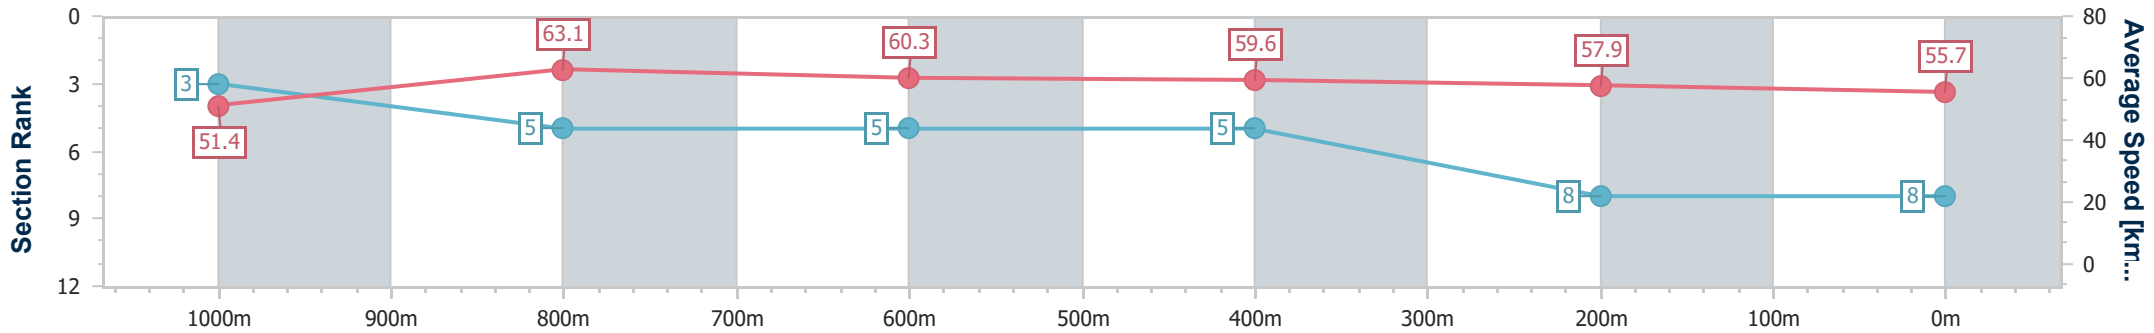

Horse/Jockey Name	Beekay
Final Rank	8
Fastest Section Time (Section)	0:11.30 (1000m)
Top Speed [km/h] (Section)	66.1 (Overall)
Race State	Finished

Toowoomba QLD Professional
Race 1: REDDING FRY FINANCIAL ADVICE RATINGS BAND 0 -
58 Handicap - 1200m
10 December 2022 - 17:20
Track Rating: Good 4 , Weather: Overcast , Rail Position: +5m
Entire Course

Section	Overall	1000m	800m	600m	400m	200m
Section Times	1:14.89 [8] (0:14.01)	1:00.88 [3] (0:11.30)	0:49.58 [5] (0:11.92)	0:37.66 [5] (0:12.22)	0:25.44 [5] (0:12.55)	0:12.89 [8] (0:12.89)
Average Speed [km/h]	51.4	63.1	60.3	59.6	57.9	55.7
Top Speed [km/h]	66.1	65.7	61.0	59.9	60.4	58.4
Avg. Dist. to Rail [m]	2.5	2.9	0.6	2.2	2.7	3.8
Avg. Stride Freq. [Hz]	2.5	2.5	2.4	2.4	2.4	2.4
Avg. Stride Length [m]	5.8	7.0	6.8	6.8	6.6	6.5

- [ ] Ranking at each section and finish
- -.-.- No data available at this section
- NA No data available