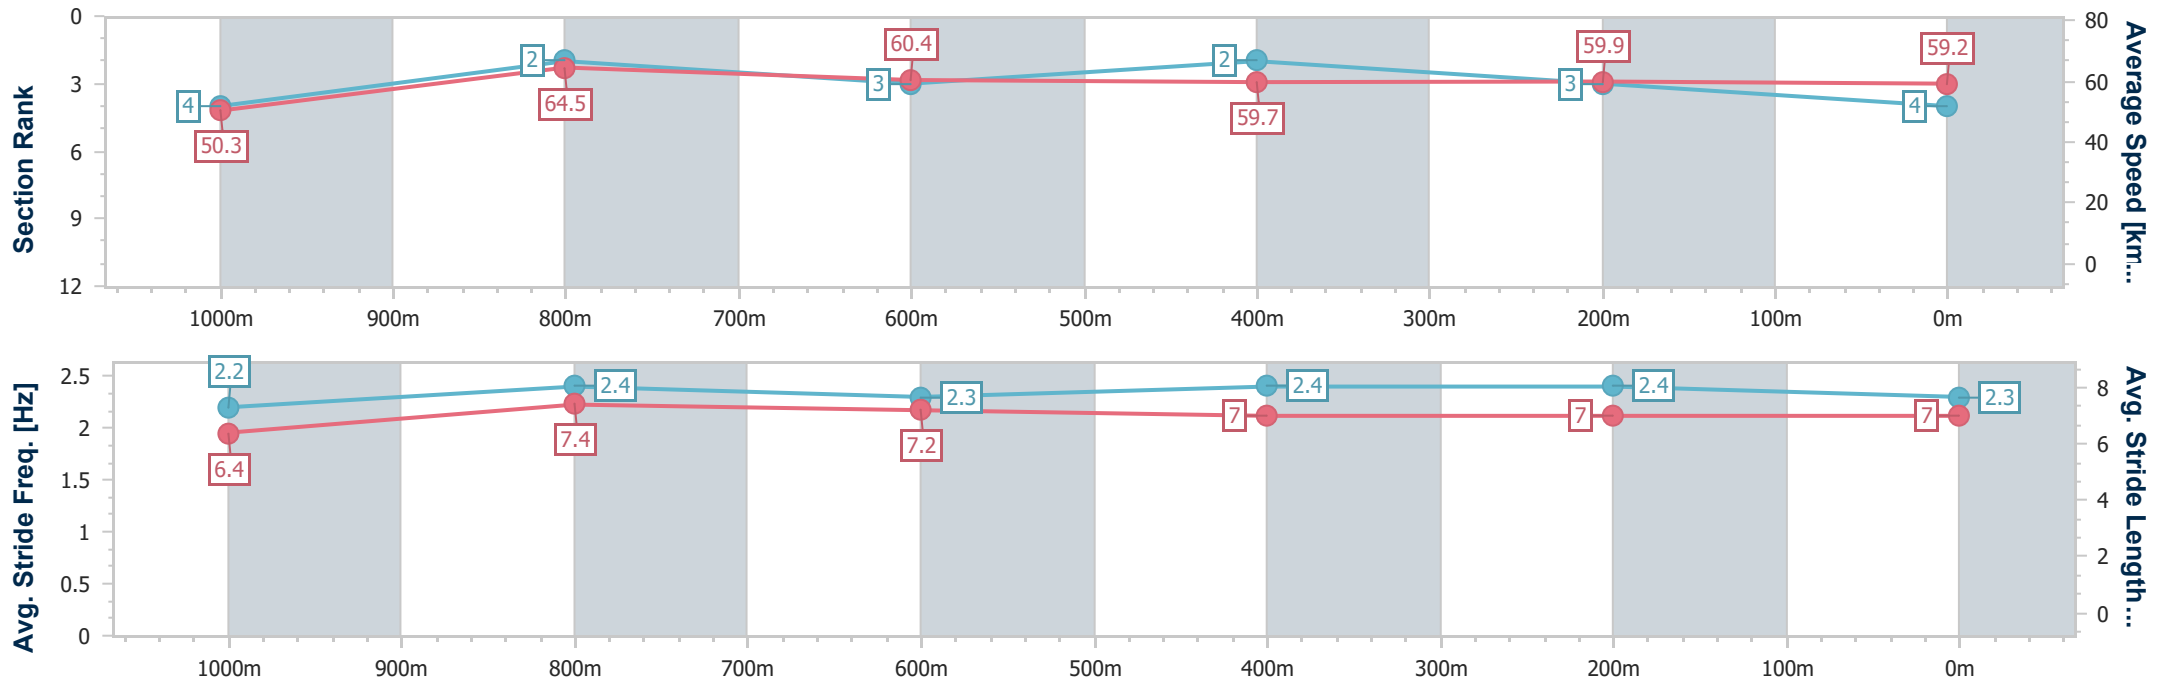

Horse/Jockey Name	Knowitall Jack
Final Rank	4
Fastest Section Time (Section)	0:11.09 (1000m)
Top Speed [km/h] (Section)	66.6 (1000m)
Race State	Finished

Toowoomba QLD Professional
Race 1: REDDING FRY FINANCIAL ADVICE RATINGS BAND 0 -
58 Handicap - 1200m

10 December 2022 - 17:20

Track Rating: Good 4 , Weather: Overcast , Rail Position: +5m
Entire Course

Section	Overall	1000m	800m	600m	400m	200m								
Section Times	1:13.52 [4] (0:14.06)	0:59.46 [4] (0:11.09)	0:48.37 [2] (0:11.99)	0:36.38 [3] (0:12.16)	0:24.22 [2] (0:12.08)	0:12.14 [3]								
Average Speed [km/h]	50.3	64.5	60.4	59.7	59.9	59.2								
Top Speed [km/h]	65.5	66.6	62.6	60.6	61.6	60.2								
Avg. Dist. to Rail [m]	3.8	1.8	1.9	1.6	1.8	5.1								
Avg. Stride Freq. [Hz]	2.2	2.4	2.3	2.4	2.4	2.3								
Avg. Stride Length [m]	6.4	7.4	7.2	7.0	7.0	7.0								

- [ ] Ranking at each section and finish
- -.-.- No data available at this section
- NA No data available