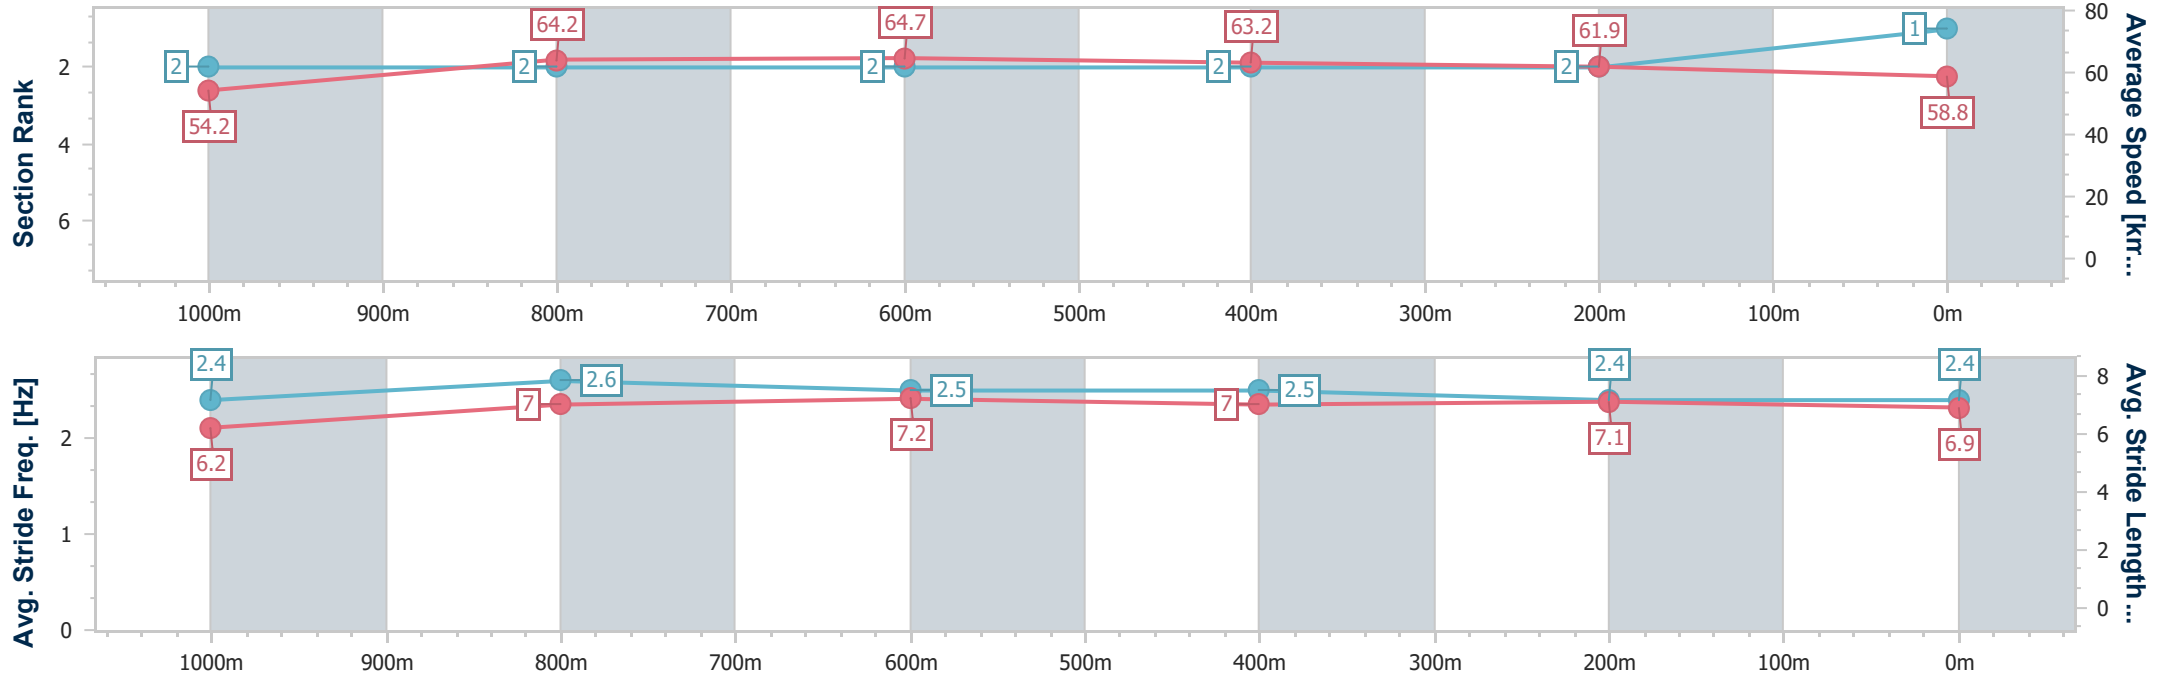

Horse/Jockey Name	Atlantic Way
Final Rank	1
Fastest Section Time (Section)	0:08.31 (Overall)
Top Speed [km/h] (Section)	66.5 (800m)
Race State	Finished

Toowoomba QLD Professional
 Race 1: MERRY CHRISTMAS FROM THE TTC BOARD Class 3
 Handicap - 1125m

24 December 2022 - 12:26

Track Rating: Good 4, Weather: Overcast, Rail Position: +4m Entire

Section	Overall	1000m	800m	600m	400m	200m
Section Times	1:06.14 [1] (0:08.31)	0:57.83 [2] (0:11.15)	0:46.68 [2] (0:11.21)	0:35.47 [2] (0:11.55)	0:23.92 [2] (0:11.71)	0:12.21 [2] (0:12.21)
Average Speed [km/h]	54.2	64.2	64.7	63.2	61.9	58.8
Top Speed [km/h]	64.6	65.2	66.5	64.9	62.7	61.0
Avg. Dist. to Rail [m]	1.0	1.6	2.2	2.9	1.2	0.4
Avg. Stride Freq. [Hz]	2.4	2.6	2.5	2.5	2.4	2.4
Avg. Stride Length [m]	6.2	7.0	7.2	7.0	7.1	6.9