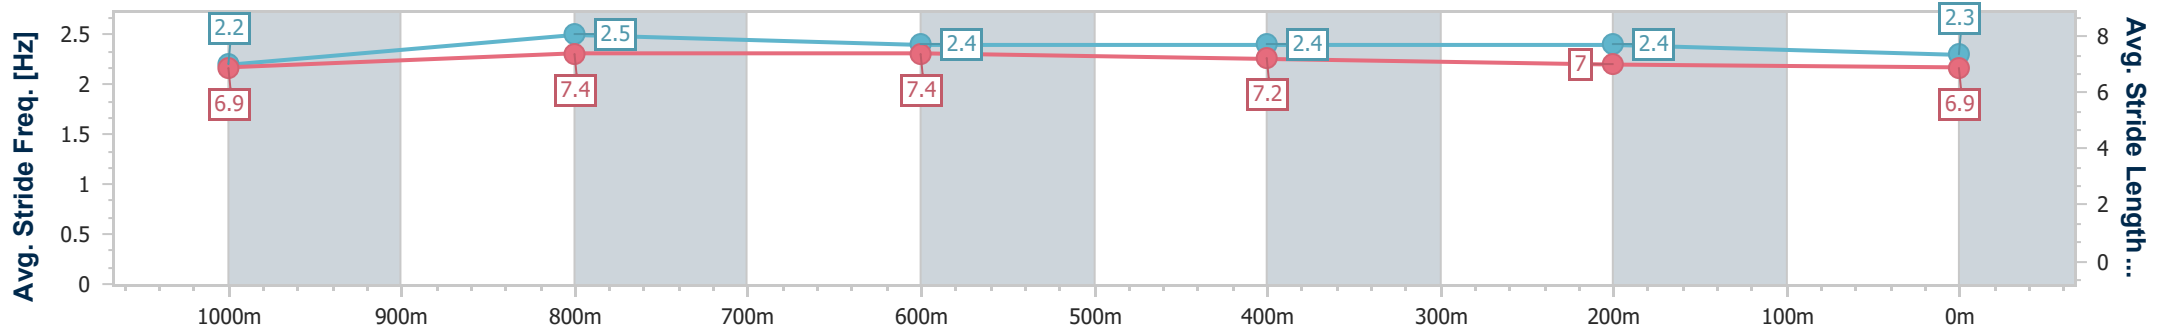

Horse/Jockey Name	By By Music
Final Rank	2
Fastest Section Time (Section)	0:08.21 (Overall)
Top Speed [km/h] (Section)	66.4 (1000m)
Race State	Finished

Toowoomba QLD Professional
Race 1: MERRY CHRISTMAS FROM THE TTC BOARD Class 3
Handicap - 1125m

24 December 2022 - 12:26

Track Rating: Good 4, Weather: Overcast, Rail Position: +4m Entire

Section	Overall	1000m	800m	600m	400m	200m
Section Times	1:06.19 [2] (0:08.21)	0:57.98 [1] (0:11.20)	0:46.78 [1] (0:11.22)	0:35.56 [1] (0:11.47)	0:24.09 [1] (0:11.74)	0:12.35 [1] (0:12.35)
Average Speed [km/h]	54.9	64.6	64.8	63.4	61.4	58.2
Top Speed [km/h]	63.9	66.4	65.5	65.1	63.0	60.4
Avg. Dist. to Rail [m]	3.6	1.0	2.5	2.1	0.5	0.5
Avg. Stride Freq. [Hz]	2.2	2.5	2.4	2.4	2.4	2.3
Avg. Stride Length [m]	6.9	7.4	7.4	7.2	7.0	6.9

- [ ] Ranking at each section and finish
- -.-.- No data available at this section
- NA No data available