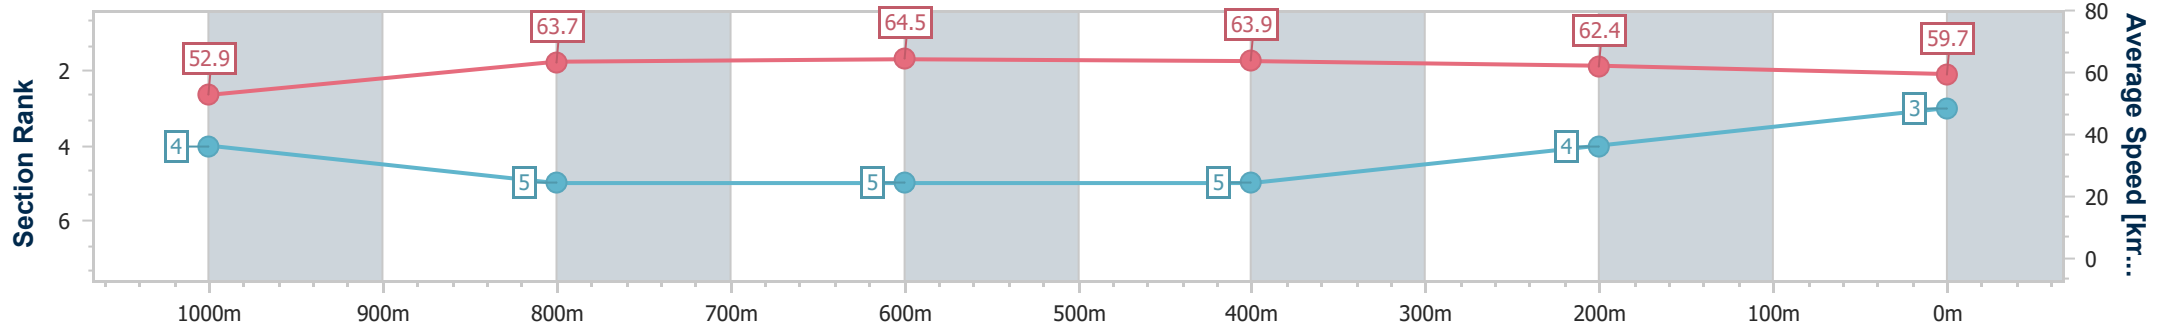

Toowoomba QLD Professional
Race 1: MERRY CHRISTMAS FROM THE TTC BOARD Class 3
Handicap - 1125m

24 December 2022 - 12:26

Track Rating: Good 4, Weather: Overcast, Rail Position: +4m Entire

Section	Overall	1000m	800m	600m	400m	200m
Section Times	1:06.25 [3] (0:08.52)	0:57.73 [4] (0:11.32)	0:46.41 [5] (0:11.24)	0:35.17 [5] (0:11.51)	0:23.66 [5] (0:11.63)	0:12.03 [4] (0:12.03)
Average Speed [km/h]	52.9	63.7	64.5	63.9	62.4	59.7
Top Speed [km/h]	61.6	64.6	66.2	65.5	63.7	61.3
Avg. Dist. to Rail [m]	2.5	0.9	2.2	4.0	2.3	2.0
Avg. Stride Freq. [Hz]	2.4	2.5	2.4	2.4	2.5	2.3
Avg. Stride Length [m]	6.1	7.3	7.4	7.4	7.1	7.1