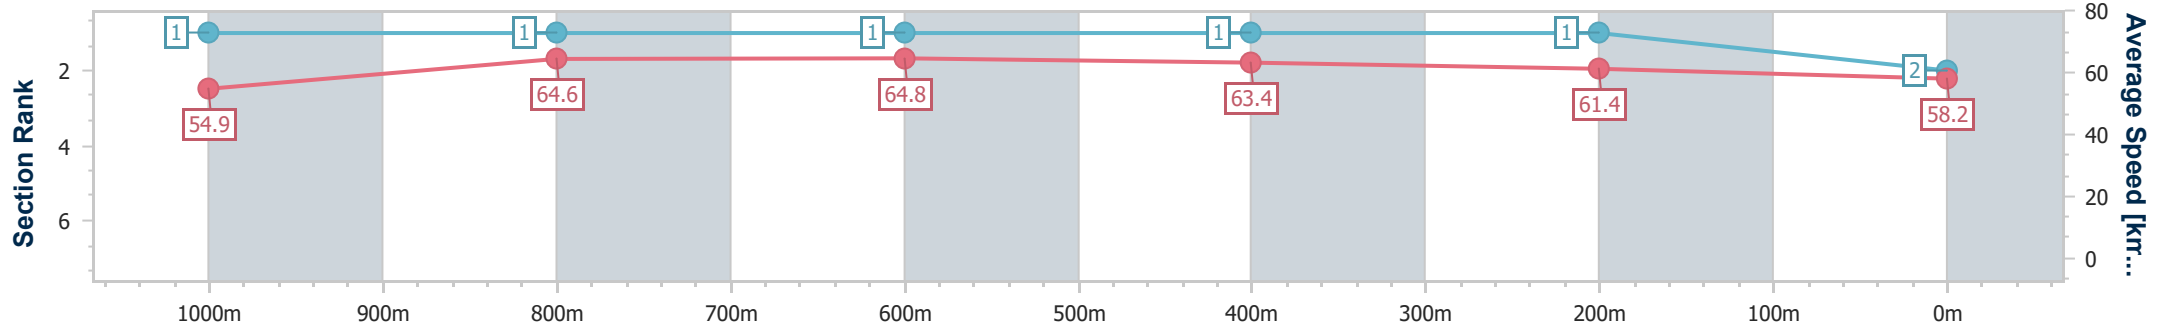

Horse/Jockey Name	By By Music
Final Rank	2
Fastest Section Time (Section)	0:08.21 (Overall)
Top Speed [km/h] (Section)	66.4 (1000m)
Race State	Finished

Toowoomba QLD Professional
Race 1: MERRY CHRISTMAS FROM THE TTC BOARD Class 3
Handicap - 1125m

24 December 2022 - 12:26

Track Rating: Good 4, Weather: Overcast, Rail Position: +4m Entire

Section	Overall	1000m	800m	600m	400m	200m
Section Times	1:06.19 [2] (0:08.21)	0:57.98 [1] (0:11.20)	0:46.78 [1] (0:11.22)	0:35.56 [1] (0:11.47)	0:24.09 [1] (0:11.74)	0:12.35 [1] (0:12.35)
Average Speed [km/h]	54.9	64.6	64.8	63.4	61.4	58.2
Top Speed [km/h]	63.9	66.4	65.5	65.1	63.0	60.4
Avg. Dist. to Rail [m]	3.6	1.0	2.5	2.1	0.5	0.5
Avg. Stride Freq. [Hz]	2.2	2.5	2.4	2.4	2.4	2.3
Avg. Stride Length [m]	6.9	7.4	7.4	7.2	7.0	6.9

- [ ] Ranking at each section and finish
- -.-.- No data available at this section
- NA No data available