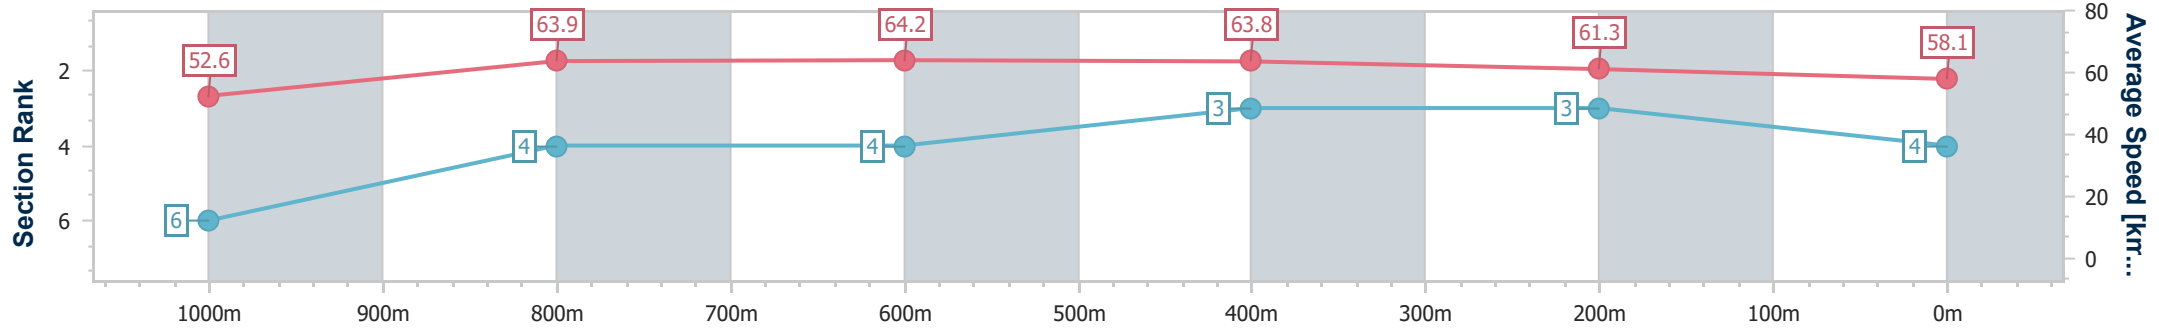

Horse/Jockey Name	Ned's Gully
Final Rank	4
Fastest Section Time (Section)	0:08.59 (Overall)
Top Speed [km/h] (Section)	65.9 (600m)
Race State	Finished

Toowoomba QLD Professional
Race 1: MERRY CHRISTMAS FROM THE TTC BOARD Class 3
Handicap - 1125m

24 December 2022 - 12:26

Track Rating: Good 4, Weather: Overcast, Rail Position: +4m Entire

Section	Overall	1000m	800m	600m	400m	200m
Section Times	1:06.44 [4] (0:08.59)	0:57.85 [6] (0:11.19)	0:46.66 [4] (0:11.19)	0:35.47 [4] (0:11.34)	0:24.13 [3] (0:11.76)	0:12.37 [3] (0:12.37)
Average Speed [km/h]	52.6	63.9	64.2	63.8	61.3	58.1
Top Speed [km/h]	62.7	65.8	65.6	65.9	63.4	59.3
Avg. Dist. to Rail [m]	1.5	1.7	0.7	0.9	0.5	1.1
Avg. Stride Freq. [Hz]	2.2	2.5	2.4	2.4	2.4	2.3
Avg. Stride Length [m]	6.6	7.2	7.4	7.3	7.2	7.0

- [ ] Ranking at each section and finish
- -.-.- No data available at this section
- NA No data available