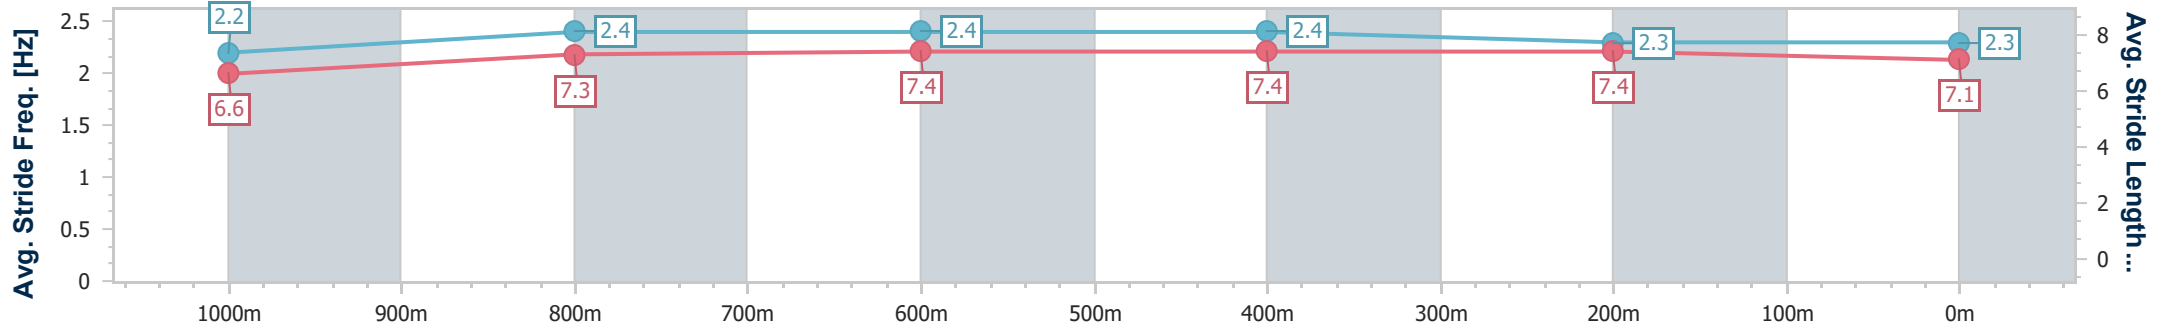

- [] Ranking at each section and finish
- .-.- No data available at this section
- NA No data available

Horse/Jockey Name	Devil's Rite
Final Rank	5
Fastest Section Time (Section)	0:08.56 (Overall)
Top Speed [km/h] (Section)	66.3 (1000m)
Race State	Finished

Toowoomba QLD Professional
 Race 1: MERRY CHRISTMAS FROM THE TTC BOARD Class 3
 Handicap - 1125m

24 December 2022 - 12:26

Track Rating: Good 4, Weather: Overcast, Rail Position: +4m Entire

Section	Overall	1000m	800m	600m	400m	200m
Section Times	1:06.77 [5] (0:08.56)	0:58.21 [5] (0:11.38)	0:46.83 [6] (0:11.36)	0:35.47 [6] (0:11.56)	0:23.91 [6] (0:11.65)	0:12.26 [6] (0:12.26)
Average Speed [km/h]	52.7	63.5	64.1	63.3	62.2	58.7
Top Speed [km/h]	64.6	66.3	65.6	65.1	63.6	60.2
Avg. Dist. to Rail [m]	2.4	0.9	4.2	3.2	1.7	0.6
Avg. Stride Freq. [Hz]	2.2	2.4	2.4	2.4	2.3	2.3
Avg. Stride Length [m]	6.6	7.3	7.4	7.4	7.4	7.1