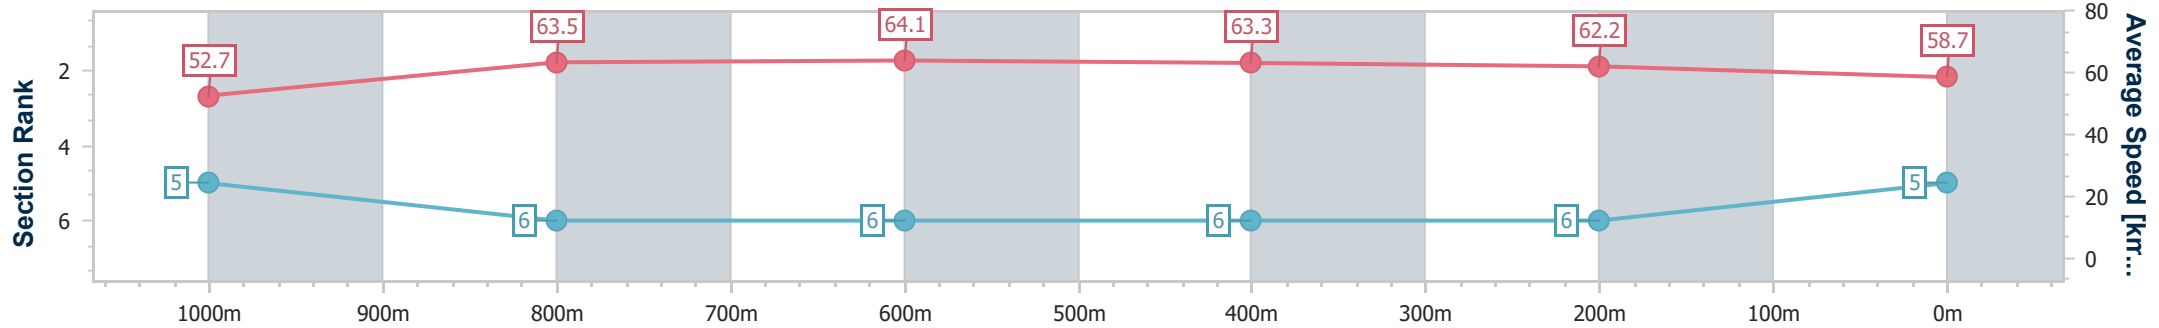

Horse/Jockey Name	Devil's Rite
Final Rank	5
Fastest Section Time (Section)	0:08.56 (Overall)
Top Speed [km/h] (Section)	66.3 (1000m)
Race State	Finished

Toowoomba QLD Professional
Race 1: MERRY CHRISTMAS FROM THE TTC BOARD Class 3
Handicap - 1125m

24 December 2022 - 12:26

Track Rating: Good 4, Weather: Overcast, Rail Position: +4m Entire

Section	Overall	1000m	800m	600m	400m	200m
Section Times	1:06.77 [5] (0:08.56)	0:58.21 [5] (0:11.38)	0:46.83 [6] (0:11.36)	0:35.47 [6] (0:11.56)	0:23.91 [6] (0:11.65)	0:12.26 [6] (0:12.26)
Average Speed [km/h]	52.7	63.5	64.1	63.3	62.2	58.7
Top Speed [km/h]	64.6	66.3	65.6	65.1	63.6	60.2
Avg. Dist. to Rail [m]	2.4	0.9	4.2	3.2	1.7	0.6
Avg. Stride Freq. [Hz]	2.2	2.4	2.4	2.4	2.3	2.3
Avg. Stride Length [m]	6.6	7.3	7.4	7.4	7.4	7.1

- [ ] Ranking at each section and finish
- -.-.-.- No data available at this section
- NA No data available