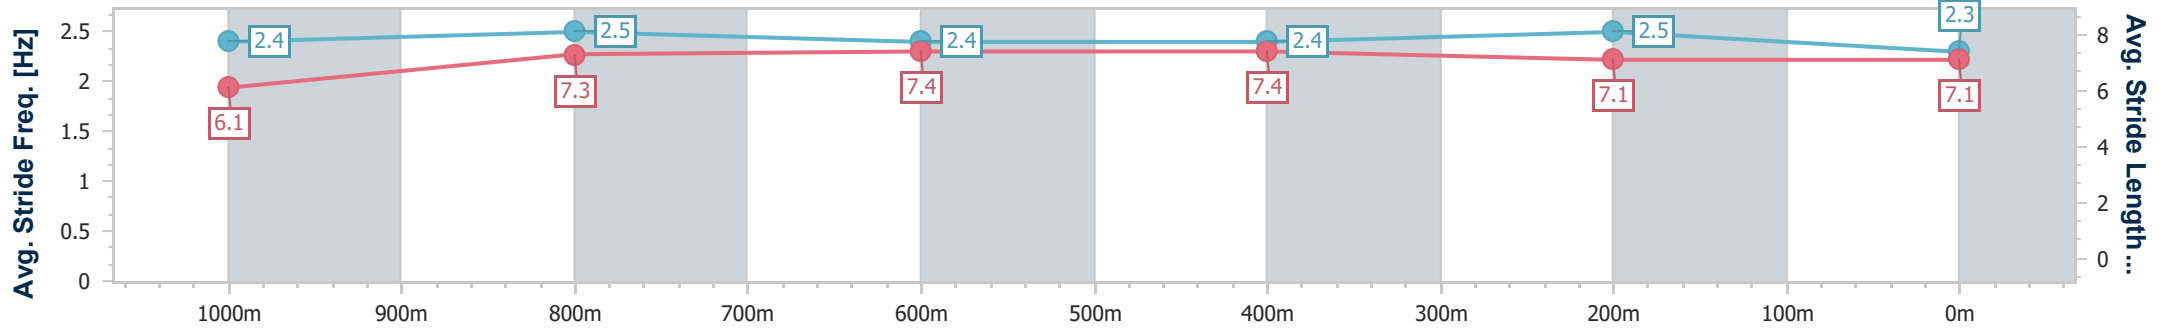

Toowoomba QLD Professional
Race 1: MERRY CHRISTMAS FROM THE TTC BOARD Class 3
Handicap - 1125m

24 December 2022 - 12:26

Track Rating: Good 4, Weather: Overcast, Rail Position: +4m Entire

Section	Overall	1000m	800m	600m	400m	200m
Section Times	1:06.25 [3] (0:08.52)	0:57.73 [4] (0:11.32)	0:46.41 [5] (0:11.24)	0:35.17 [5] (0:11.51)	0:23.66 [5] (0:11.63)	0:12.03 [4] (0:12.03)
Average Speed [km/h]	52.9	63.7	64.5	63.9	62.4	59.7
Top Speed [km/h]	61.6	64.6	66.2	65.5	63.7	61.3
Avg. Dist. to Rail [m]	2.5	0.9	2.2	4.0	2.3	2.0
Avg. Stride Freq. [Hz]	2.4	2.5	2.4	2.4	2.5	2.3
Avg. Stride Length [m]	6.1	7.3	7.4	7.4	7.1	7.1