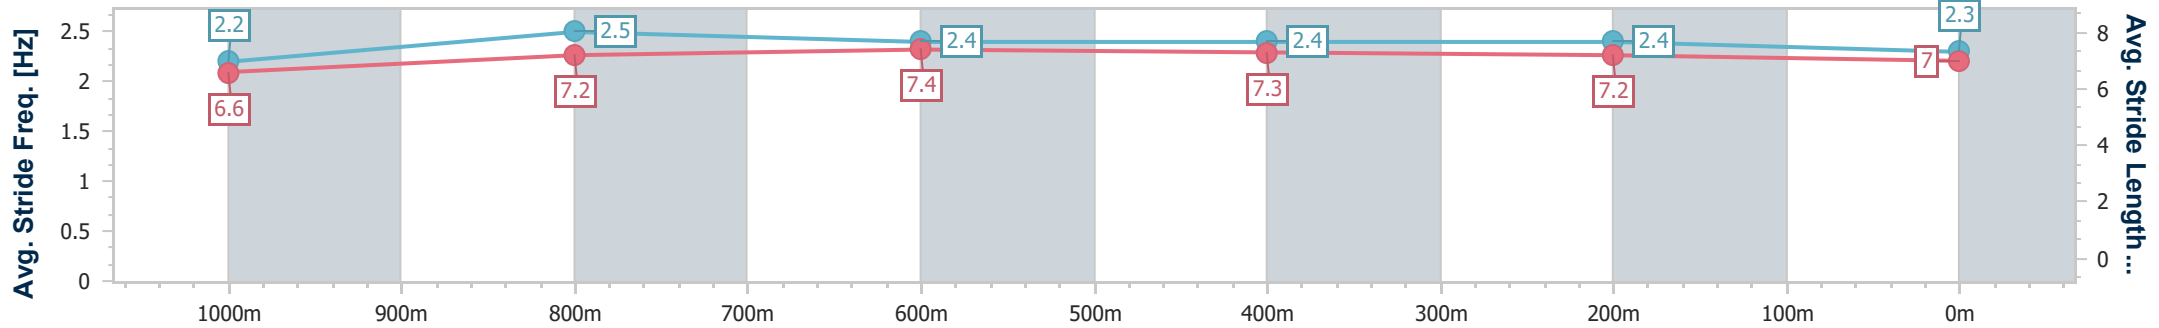

Horse/Jockey Name	Ned's Gully
Final Rank	4
Fastest Section Time (Section)	0:08.59 (Overall)
Top Speed [km/h] (Section)	65.9 (600m)
Race State	Finished

Toowoomba QLD Professional
Race 1: MERRY CHRISTMAS FROM THE TTC BOARD Class 3
Handicap - 1125m

24 December 2022 - 12:26

Track Rating: Good 4, Weather: Overcast, Rail Position: +4m Entire

Section	Overall	1000m	800m	600m	400m	200m
Section Times	1:06.44 [4] (0:08.59)	0:57.85 [6] (0:11.19)	0:46.66 [4] (0:11.19)	0:35.47 [4] (0:11.34)	0:24.13 [3] (0:11.76)	0:12.37 [3] (0:12.37)
Average Speed [km/h]	52.6	63.9	64.2	63.8	61.3	58.1
Top Speed [km/h]	62.7	65.8	65.6	65.9	63.4	59.3
Avg. Dist. to Rail [m]	1.5	1.7	0.7	0.9	0.5	1.1
Avg. Stride Freq. [Hz]	2.2	2.5	2.4	2.4	2.4	2.3
Avg. Stride Length [m]	6.6	7.2	7.4	7.3	7.2	7.0

- [ ] Ranking at each section and finish
- -.-.- No data available at this section
- NA No data available