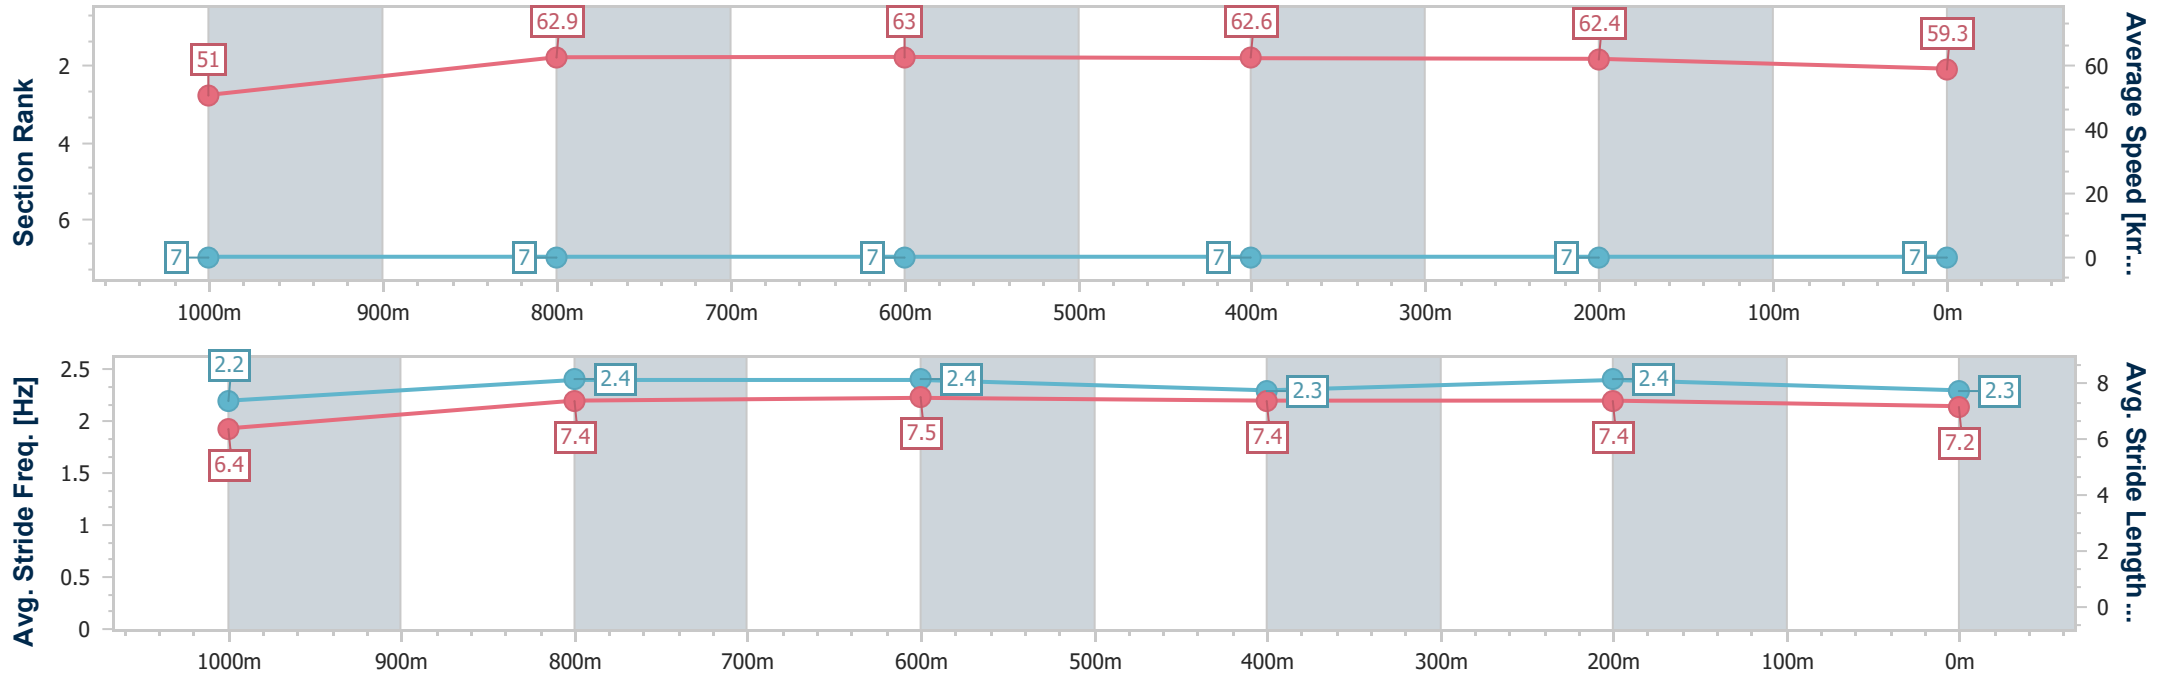

Toowoomba QLD Professional
Race 1: MERRY CHRISTMAS FROM THE TTC BOARD Class 3
Handicap - 1125m

24 December 2022 - 12:26

Track Rating: Good 4, Weather: Overcast, Rail Position: +4m Entire

Section	Overall	1000m	800m	600m	400m	200m
Section Times	1:06.89 [6] (0:08.44)	0:58.45 [3] (0:11.14)	0:47.31 [3] (0:11.23)	0:36.08 [3] (0:11.54)	0:24.54 [4] (0:11.98)	0:12.56 [5]
Average Speed [km/h]	53.4	64.6	64.5	63.5	60.6	57.2
Top Speed [km/h]	62.3	66.0	65.4	65.9	63.4	58.9
Avg. Dist. to Rail [m]	1.0	1.3	2.5	3.4	2.5	2.7
Avg. Stride Freq. [Hz]	2.3	2.5	2.4	2.3	2.4	2.3
Avg. Stride Length [m]	6.4	7.2	7.5	7.5	7.1	7.0

- [] Ranking at each section and finish
- .-.- No data available at this section
- NA No data available

Horse/Jockey Name	Forever Volo
Final Rank	7
Fastest Section Time (Section)	0:08.85 (Overall)
Top Speed [km/h] (Section)	64.6 (1000m)
Race State	Finished

Toowoomba QLD Professional
 Race 1: MERRY CHRISTMAS FROM THE TTC BOARD Class 3
 Handicap - 1125m

24 December 2022 - 12:26

Track Rating: Good 4, Weather: Overcast, Rail Position: +4m Entire

Section	Overall	1000m	800m	600m	400m	200m
Section Times	1:06.99 [7] (0:08.85)	0:58.14 [7] (0:11.38)	0:46.76 [7] (0:11.42)	0:35.34 [7] (0:11.64)	0:23.70 [7] (0:11.59)	0:12.11 [7] (0:12.11)
Average Speed [km/h]	51.0	62.9	63.0	62.6	62.4	59.3
Top Speed [km/h]	60.5	64.6	63.8	63.5	64.1	61.6
Avg. Dist. to Rail [m]	2.1	1.0	0.8	2.2	1.2	2.9
Avg. Stride Freq. [Hz]	2.2	2.4	2.4	2.3	2.4	2.3
Avg. Stride Length [m]	6.4	7.4	7.5	7.4	7.4	7.2

- [] Ranking at each section and finish
- .-.- No data available at this section
- NA No data available