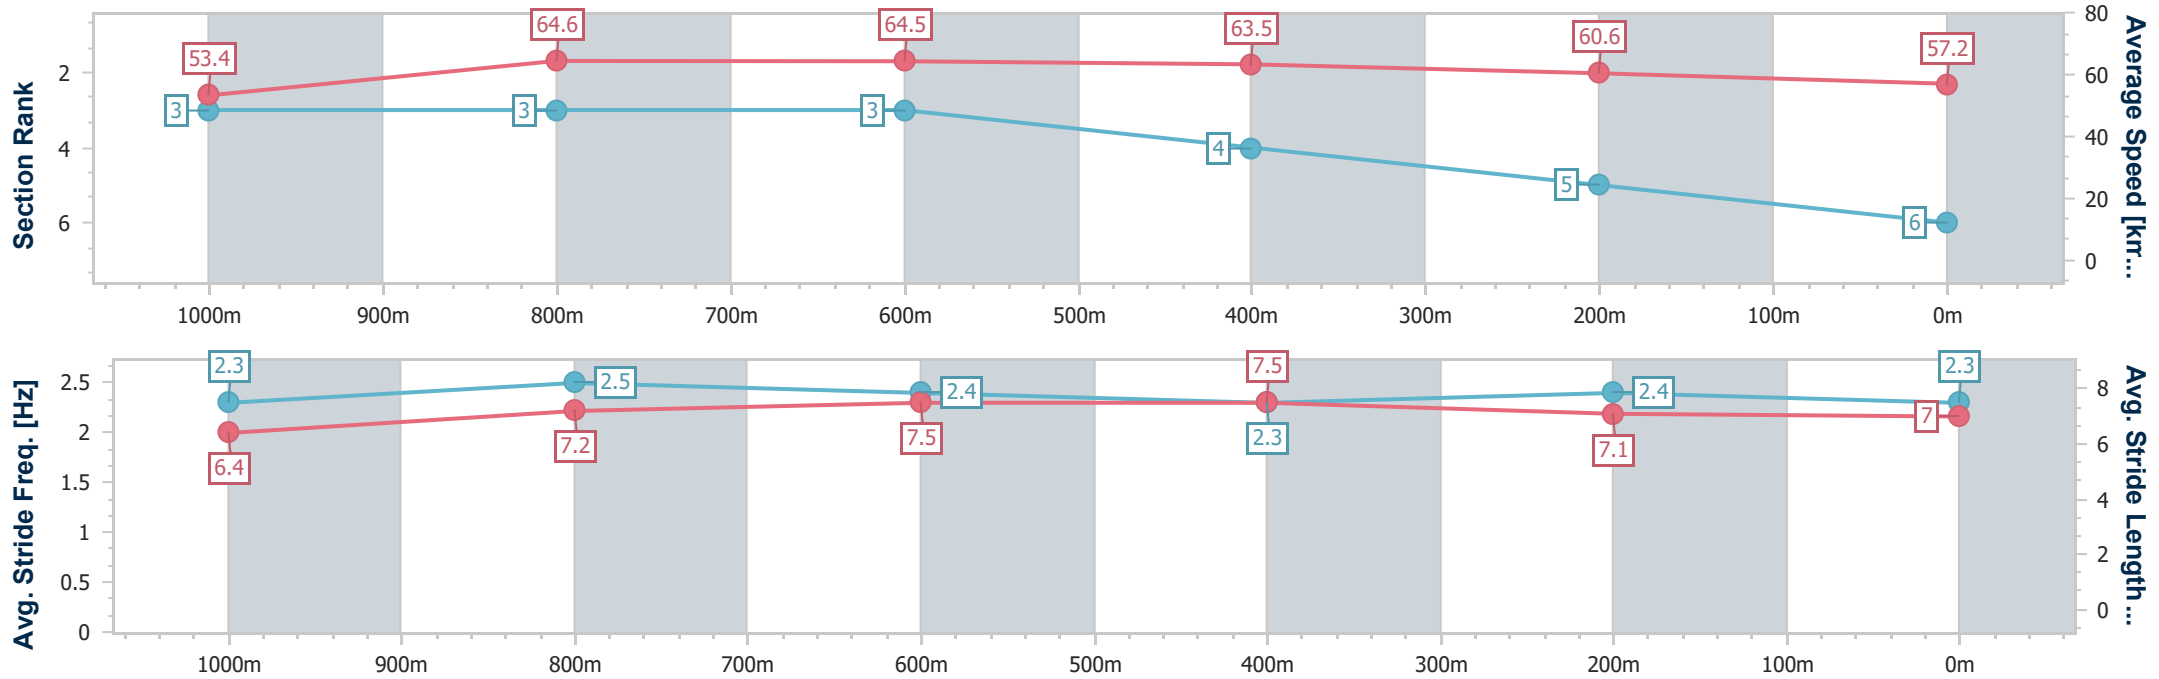

- [] Ranking at each section and finish
- .-.-.- No data available at this section
- NA No data available

Horse/Jockey Name	Dragon Pins
Final Rank	6
Fastest Section Time (Section)	0:08.44 (Overall)
Top Speed [km/h] (Section)	66.0 (1000m)
Race State	Finished

Toowoomba QLD Professional
Race 1: MERRY CHRISTMAS FROM THE TTC BOARD Class 3
Handicap - 1125m

24 December 2022 - 12:26

Track Rating: Good 4, Weather: Overcast, Rail Position: +4m Entire

Section	Overall	1000m	800m	600m	400m	200m
Section Times	1:06.89 [6] (0:08.44)	0:58.45 [3] (0:11.14)	0:47.31 [3] (0:11.23)	0:36.08 [3] (0:11.54)	0:24.54 [4] (0:11.98)	0:12.56 [5]
Average Speed [km/h]	53.4	64.6	64.5	63.5	60.6	57.2
Top Speed [km/h]	62.3	66.0	65.4	65.9	63.4	58.9
Avg. Dist. to Rail [m]	1.0	1.3	2.5	3.4	2.5	2.7
Avg. Stride Freq. [Hz]	2.3	2.5	2.4	2.3	2.4	2.3
Avg. Stride Length [m]	6.4	7.2	7.5	7.5	7.1	7.0

- [] Ranking at each section and finish
- .-.- No data available at this section
- NA No data available

Horse/Jockey Name	Forever Volo
Final Rank	7
Fastest Section Time (Section)	0:08.85 (Overall)
Top Speed [km/h] (Section)	64.6 (1000m)
Race State	Finished