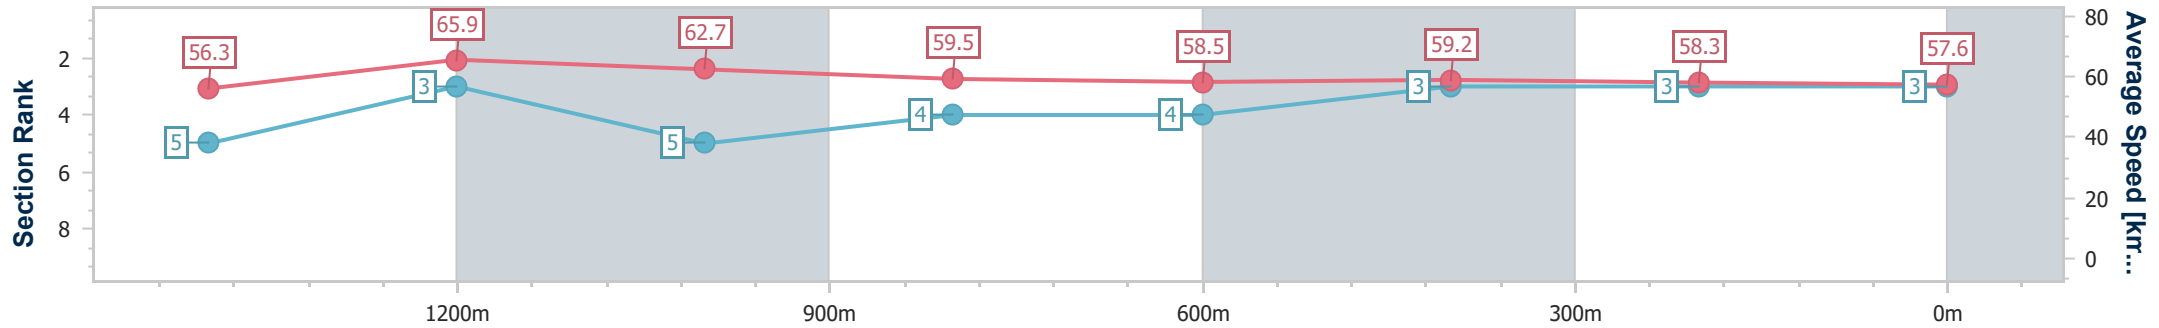

Horse/Jockey Name	Anyway You Want It
Final Rank	3
Fastest Section Time (Section)	0:10.80 (1400m)
Top Speed [km/h] (Section)	68.5 (Overall)
Race State	Finished

Toowoomba QLD Professional
Race 7: MERRY CHRISTMAS CLIFFORD PARK MEMBERS & GUESTS BENCHMARK 68 Handicap - 1640m

24 December 2022 - 16:16

Track Rating: Good 4, Weather: Fine, Rail Position: +4m Entire

Section	Overall	1400m	1200m	1000m	800m	600m	400m	200m
Section Times	1:39.30 [3] (0:15.39)	1:23.91 [5] (0:10.80)	1:13.11 [3] (0:11.49)	1:01.62 [5] (0:12.13)	0:49.49 [4] (0:12.29)	0:37.20 [4] (0:12.28)	0:24.92 [3] (0:12.44)	0:12.48 [3] (0:12.48)
Average Speed [km/h]	56.3	65.9	62.7	59.5	58.5	59.2	58.3	57.6
Top Speed [km/h]	68.5	68.5	64.3	61.5	60.6	61.2	59.5	57.8
Avg. Dist. to Rail [m]	2.8	1.7	0.2	0.3	0.6	1.9	2.6	3.3
Avg. Stride Freq. [Hz]	2.1	2.2	2.2	2.1	2.1	2.1	2.2	2.1
Avg. Stride Length [m]	7.5	8.3	8.1	7.8	7.7	7.7	7.5	7.5

- [ ] Ranking at each section and finish
- -.-.- No data available at this section
- NA No data available