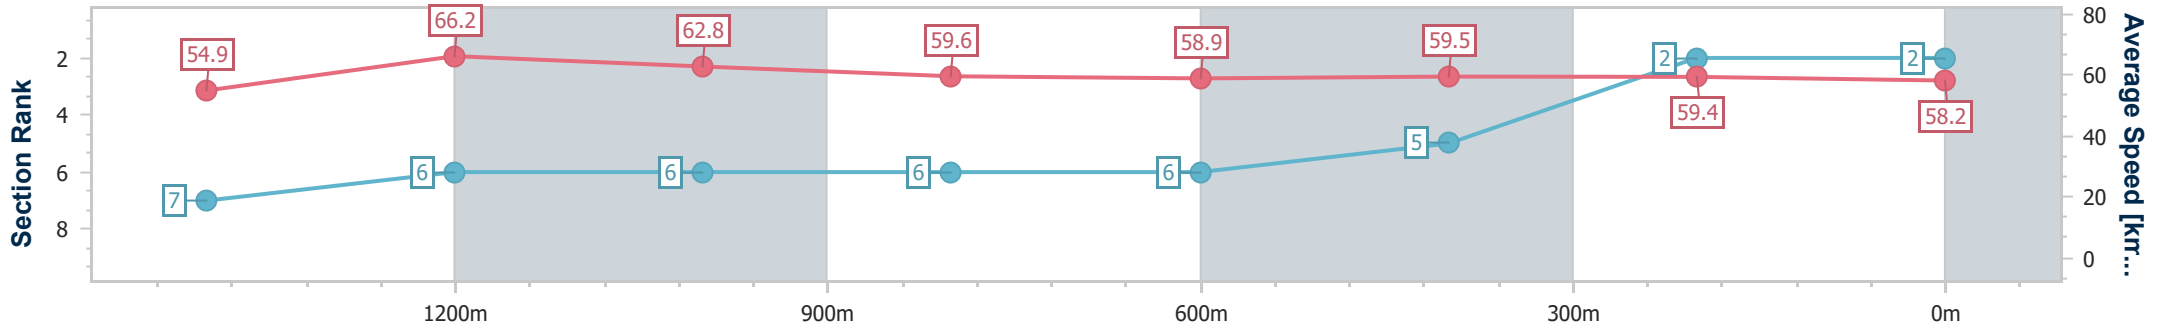

Horse/Jockey Name	Top Boy
Final Rank	2
Fastest Section Time (Section)	0:10.76 (1400m)
Top Speed [km/h] (Section)	67.7 (Overall)
Race State	Finished

Toowoomba QLD Professional
Race 7: MERRY CHRISTMAS CLIFFORD PARK MEMBERS & GUESTS BENCHMARK 68 Handicap - 1640m

24 December 2022 - 16:16

Track Rating: Good 4, Weather: Fine, Rail Position: +4m Entire

Section	Overall	1400m	1200m	1000m	800m	600m	400m	200m
Section Times	1:39.10 [2] (0:15.66)	1:23.44 [7] (0:10.76)	1:12.68 [6] (0:11.45)	1:01.23 [6] (0:12.16)	0:49.07 [6] (0:12.31)	0:36.76 [6] (0:12.24)	0:24.52 [5] (0:12.18)	0:12.34 [2] (0:12.34)
Average Speed [km/h]	54.9	66.2	62.8	59.6	58.9	59.5	59.4	58.2
Top Speed [km/h]	67.7	67.5	65.8	61.9	60.1	60.1	60.6	60.1
Avg. Dist. to Rail [m]	1.9	2.1	0.3	1.3	2.4	1.7	2.4	2.8
Avg. Stride Freq. [Hz]	2.1	2.3	2.2	2.2	2.2	2.2	2.2	2.2
Avg. Stride Length [m]	7.1	8.0	7.8	7.6	7.5	7.5	7.5	7.4

- [ ] Ranking at each section and finish
- -.-.- No data available at this section
- NA No data available