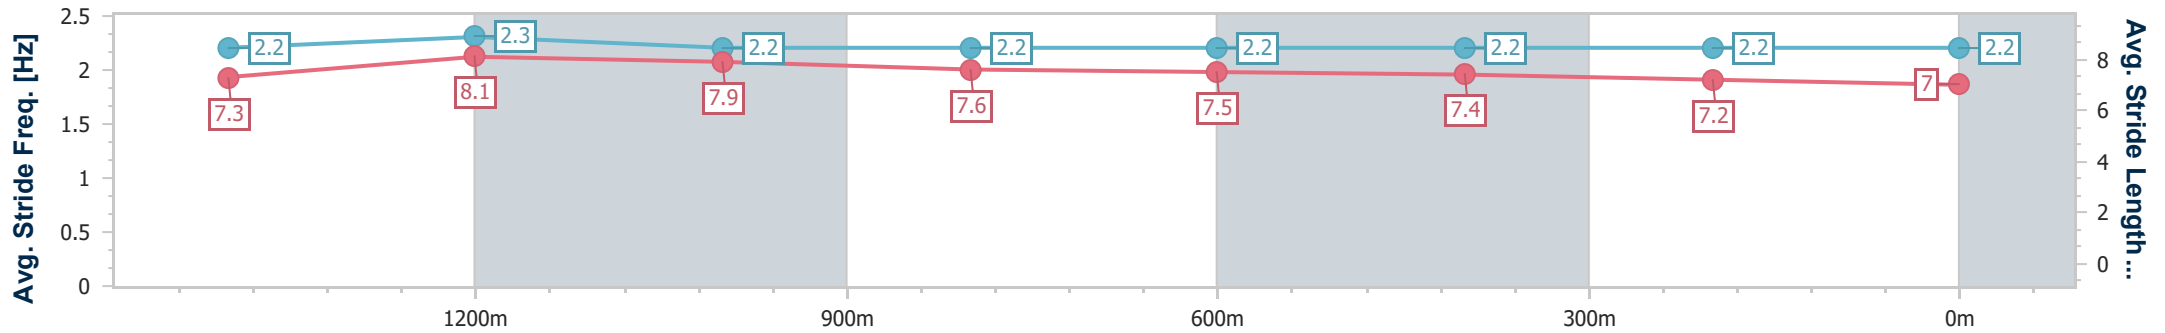

- [] Ranking at each section and finish
- .-.- No data available at this section
- NA No data available

Horse/Jockey Name	Warp Speed
Final Rank	5
Fastest Section Time (Section)	0:10.82 (1400m)
Top Speed [km/h] (Section)	70.4 (Overall)
Race State	Finished

Toowoomba QLD Professional
 Race 7: MERRY CHRISTMAS CLIFFORD PARK MEMBERS &
 GUESTS BENCHMARK 68 Handicap - 1640m

24 December 2022 - 16:16

Track Rating: Good 4, Weather: Fine, Rail Position: +4m Entire

Section	Overall	1400m	1200m	1000m	800m	600m	400m	200m
Section Times	1:39.81 [5] (0:15.24)	1:24.57 [2] (0:10.82)	1:13.75 [2] (0:11.25)	1:02.50 [2] (0:12.13)	0:50.37 [2] (0:12.32)	0:38.05 [2] (0:12.43)	0:25.62 [2] (0:12.58)	0:13.04 [4] (0:13.04)
Average Speed [km/h]	57.3	67.7	64.2	59.6	58.9	59.4	57.8	55.1
Top Speed [km/h]	70.4	70.1	66.8	61.1	60.3	60.4	59.2	57.1
Avg. Dist. to Rail [m]	6.3	3.1	1.8	0.7	3.1	4.8	2.9	3.4
Avg. Stride Freq. [Hz]	2.2	2.3	2.2	2.2	2.2	2.2	2.2	2.2
Avg. Stride Length [m]	7.3	8.1	7.9	7.6	7.5	7.4	7.2	7.0