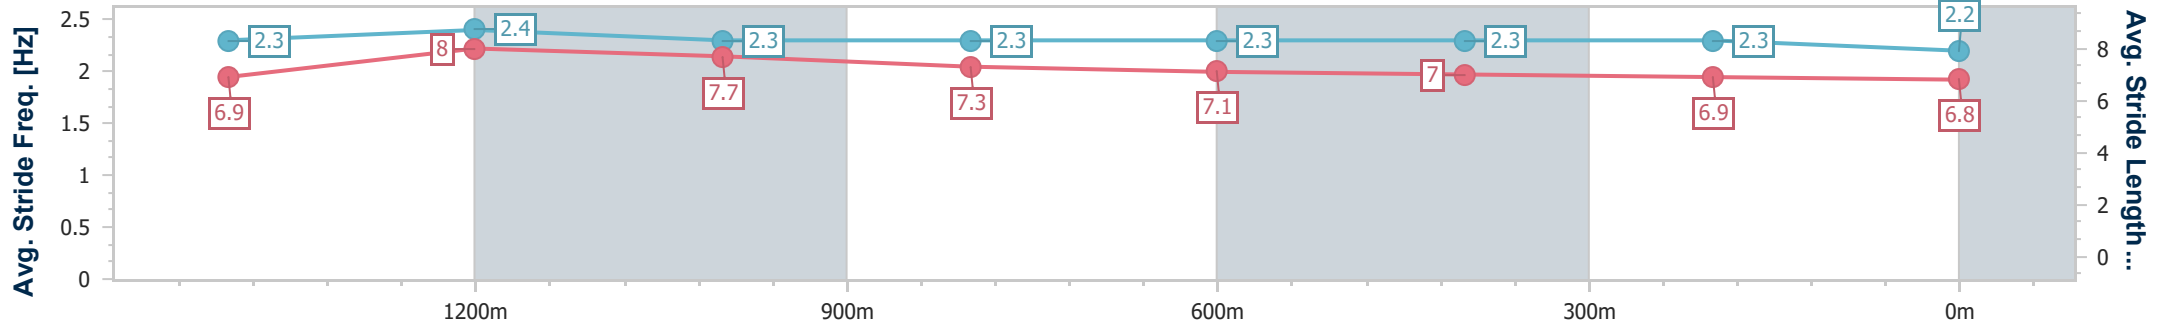

Toowoomba QLD Professional
 Race 7: MERRY CHRISTMAS CLIFFORD PARK MEMBERS &
 GUESTS BENCHMARK 68 Handicap - 1640m

24 December 2022 - 16:16

Track Rating: Good 4, Weather: Fine, Rail Position: +4m Entire

Section	Overall	1400m	1200m	1000m	800m	600m	400m	200m
Section Times	1:39.81 [5] (0:15.24)	1:24.57 [2] (0:10.82)	1:13.75 [2] (0:11.25)	1:02.50 [2] (0:12.13)	0:50.37 [2] (0:12.32)	0:38.05 [2] (0:12.43)	0:25.62 [2] (0:12.58)	0:13.04 [4] (0:13.04)
Average Speed [km/h]	57.3	67.7	64.2	59.6	58.9	59.4	57.8	55.1
Top Speed [km/h]	70.4	70.1	66.8	61.1	60.3	60.4	59.2	57.1
Avg. Dist. to Rail [m]	6.3	3.1	1.8	0.7	3.1	4.8	2.9	3.4
Avg. Stride Freq. [Hz]	2.2	2.3	2.2	2.2	2.2	2.2	2.2	2.2
Avg. Stride Length [m]	7.3	8.1	7.9	7.6	7.5	7.4	7.2	7.0

- [] Ranking at each section and finish
- .-.- No data available at this section
- NA No data available

Horse/Jockey Name	By the Law
Final Rank	6
Fastest Section Time (Section)	0:10.61 (1400m)
Top Speed [km/h] (Section)	69.4 (1400m)
Race State	Finished

Toowoomba QLD Professional
 Race 7: MERRY CHRISTMAS CLIFFORD PARK MEMBERS & GUESTS BENCHMARK 68 Handicap - 1640m

24 December 2022 - 16:16

Track Rating: Good 4, Weather: Fine, Rail Position: +4m Entire

Section	Overall	1400m	1200m	1000m	800m	600m	400m	200m
Section Times	1:39.89 [6] (0:15.19)	1:24.70 [1] (0:10.61)	1:14.09 [1] (0:11.27)	1:02.82 [1] (0:12.19)	0:50.63 [1] (0:12.35)	0:38.28 [1] (0:12.46)	0:25.82 [1] (0:12.65)	0:13.17 [1] (0:13.17)
Average Speed [km/h]	57.0	68.1	64.0	59.3	58.5	58.2	57.1	54.5
Top Speed [km/h]	69.4	69.4	65.6	61.4	59.5	59.5	58.4	56.4
Avg. Dist. to Rail [m]	2.6	0.9	1.6	0.9	1.2	1.5	1.4	0.3
Avg. Stride Freq. [Hz]	2.3	2.4	2.3	2.3	2.3	2.3	2.3	2.2
Avg. Stride Length [m]	6.9	8.0	7.7	7.3	7.1	7.0	6.9	6.8