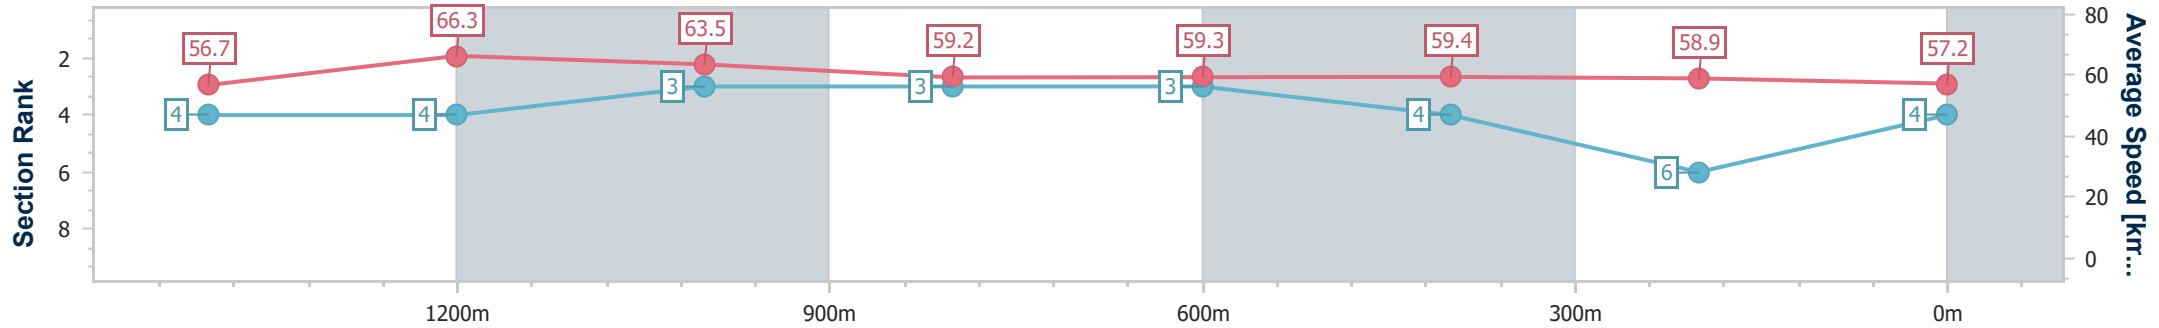

- [] Ranking at each section and finish
- .-.- No data available at this section
- NA No data available

Horse/Jockey Name	East Esplanade
Final Rank	4
Fastest Section Time (Section)	0:10.89 (1400m)
Top Speed [km/h] (Section)	67.9 (1400m)
Race State	Finished

Toowoomba QLD Professional
 Race 7: MERRY CHRISTMAS CLIFFORD PARK MEMBERS & GUESTS BENCHMARK 68 Handicap - 1640m

24 December 2022 - 16:16

Track Rating: Good 4, Weather: Fine, Rail Position: +4m Entire

Section	Overall	1400m	1200m	1000m	800m	600m	400m	200m
Section Times	1:39.33 [4] (0:15.30)	1:24.03 [4] (0:10.89)	1:13.14 [4] (0:11.34)	1:01.80 [3] (0:12.16)	0:49.64 [3] (0:12.25)	0:37.39 [3] (0:12.41)	0:24.98 [4] (0:12.42)	0:12.56 [6] (0:12.56)
Average Speed [km/h]	56.7	66.3	63.5	59.2	59.3	59.4	58.9	57.2
Top Speed [km/h]	67.8	67.9	66.0	60.8	60.3	60.7	60.9	58.7
Avg. Dist. to Rail [m]	2.3	0.6	0.3	0.5	3.2	4.3	5.0	6.5
Avg. Stride Freq. [Hz]	2.3	2.4	2.4	2.3	2.3	2.3	2.3	2.3
Avg. Stride Length [m]	6.9	7.6	7.5	7.3	7.2	7.1	7.0	7.0