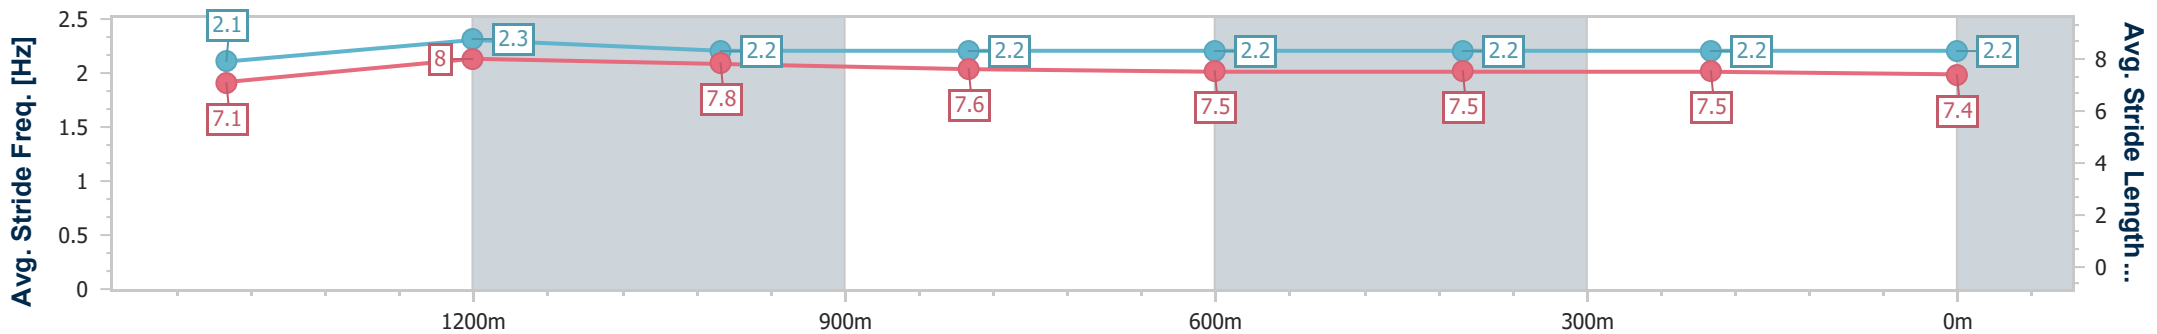

Horse/Jockey Name	Top Boy
Final Rank	2
Fastest Section Time (Section)	0:10.76 (1400m)
Top Speed [km/h] (Section)	67.7 (Overall)
Race State	Finished

Toowoomba QLD Professional
Race 7: MERRY CHRISTMAS CLIFFORD PARK MEMBERS & GUESTS BENCHMARK 68 Handicap - 1640m

24 December 2022 - 16:16

Track Rating: Good 4, Weather: Fine, Rail Position: +4m Entire

Section	Overall	1400m	1200m	1000m	800m	600m	400m	200m
Section Times	1:39.10 [2] (0:15.66)	1:23.44 [7] (0:10.76)	1:12.68 [6] (0:11.45)	1:01.23 [6] (0:12.16)	0:49.07 [6] (0:12.31)	0:36.76 [6] (0:12.24)	0:24.52 [5] (0:12.18)	0:12.34 [2] (0:12.34)
Average Speed [km/h]	54.9	66.2	62.8	59.6	58.9	59.5	59.4	58.2
Top Speed [km/h]	67.7	67.5	65.8	61.9	60.1	60.1	60.6	60.1
Avg. Dist. to Rail [m]	1.9	2.1	0.3	1.3	2.4	1.7	2.4	2.8
Avg. Stride Freq. [Hz]	2.1	2.3	2.2	2.2	2.2	2.2	2.2	2.2
Avg. Stride Length [m]	7.1	8.0	7.8	7.6	7.5	7.5	7.5	7.4

- [ ] Ranking at each section and finish
- -.-.- No data available at this section
- NA No data available