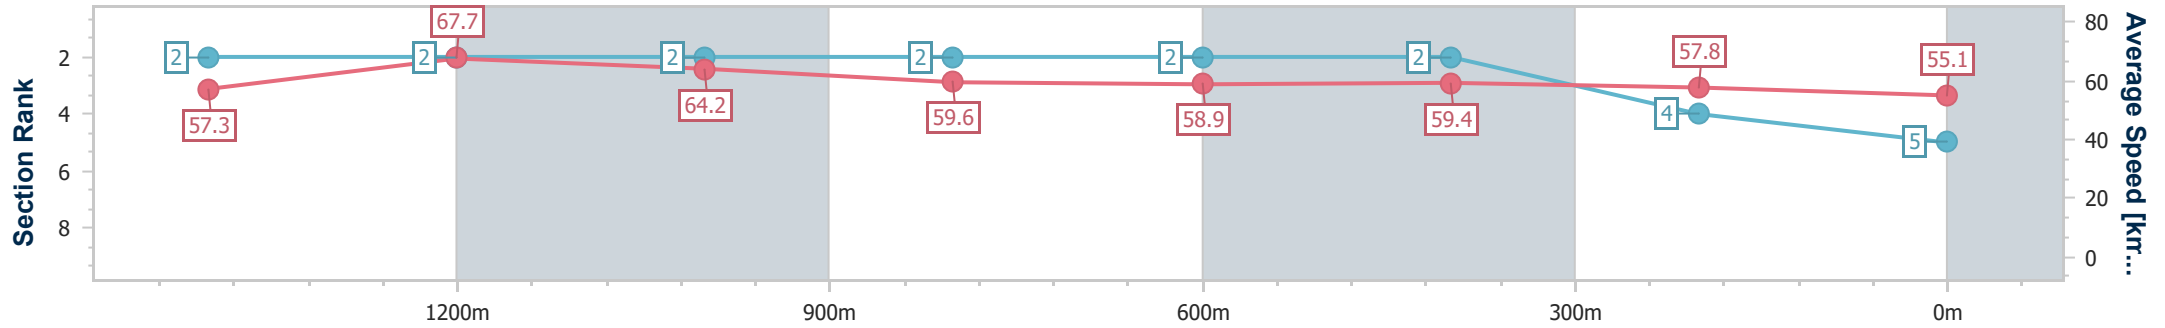

- [] Ranking at each section and finish
- .-.- No data available at this section
- NA No data available

Horse/Jockey Name	Warp Speed
Final Rank	5
Fastest Section Time (Section)	0:10.82 (1400m)
Top Speed [km/h] (Section)	70.4 (Overall)
Race State	Finished

Toowoomba QLD Professional
 Race 7: MERRY CHRISTMAS CLIFFORD PARK MEMBERS &
 GUESTS BENCHMARK 68 Handicap - 1640m

24 December 2022 - 16:16

Track Rating: Good 4, Weather: Fine, Rail Position: +4m Entire

Section	Overall	1400m	1200m	1000m	800m	600m	400m	200m
Section Times	1:39.81 [5] (0:15.24)	1:24.57 [2] (0:10.82)	1:13.75 [2] (0:11.25)	1:02.50 [2] (0:12.13)	0:50.37 [2] (0:12.32)	0:38.05 [2] (0:12.43)	0:25.62 [2] (0:12.58)	0:13.04 [4] (0:13.04)
Average Speed [km/h]	57.3	67.7	64.2	59.6	58.9	59.4	57.8	55.1
Top Speed [km/h]	70.4	70.1	66.8	61.1	60.3	60.4	59.2	57.1
Avg. Dist. to Rail [m]	6.3	3.1	1.8	0.7	3.1	4.8	2.9	3.4
Avg. Stride Freq. [Hz]	2.2	2.3	2.2	2.2	2.2	2.2	2.2	2.2
Avg. Stride Length [m]	7.3	8.1	7.9	7.6	7.5	7.4	7.2	7.0