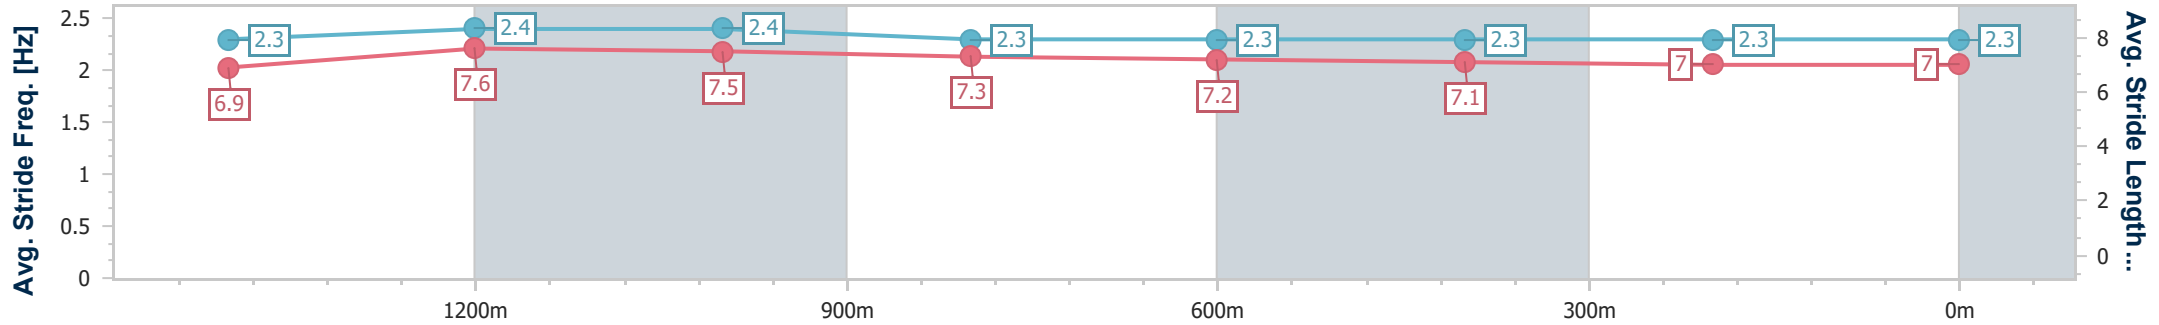

- [] Ranking at each section and finish
- .-.- No data available at this section
- NA No data available

Horse/Jockey Name	East Esplanade
Final Rank	4
Fastest Section Time (Section)	0:10.89 (1400m)
Top Speed [km/h] (Section)	67.9 (1400m)
Race State	Finished

Toowoomba QLD Professional
 Race 7: MERRY CHRISTMAS CLIFFORD PARK MEMBERS & GUESTS BENCHMARK 68 Handicap - 1640m

24 December 2022 - 16:16

Track Rating: Good 4, Weather: Fine, Rail Position: +4m Entire

Section	Overall	1400m	1200m	1000m	800m	600m	400m	200m
Section Times	1:39.33 [4] (0:15.30)	1:24.03 [4] (0:10.89)	1:13.14 [4] (0:11.34)	1:01.80 [3] (0:12.16)	0:49.64 [3] (0:12.25)	0:37.39 [3] (0:12.41)	0:24.98 [4] (0:12.42)	0:12.56 [6] (0:12.56)
Average Speed [km/h]	56.7	66.3	63.5	59.2	59.3	59.4	58.9	57.2
Top Speed [km/h]	67.8	67.9	66.0	60.8	60.3	60.7	60.9	58.7
Avg. Dist. to Rail [m]	2.3	0.6	0.3	0.5	3.2	4.3	5.0	6.5
Avg. Stride Freq. [Hz]	2.3	2.4	2.4	2.3	2.3	2.3	2.3	2.3
Avg. Stride Length [m]	6.9	7.6	7.5	7.3	7.2	7.1	7.0	7.0