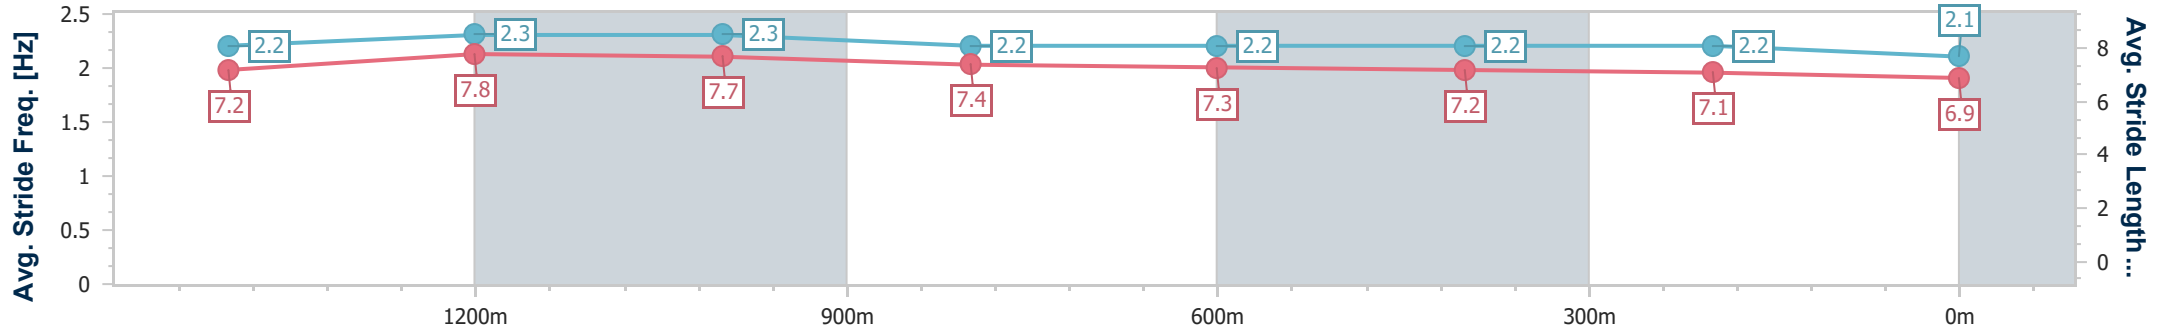

Toowoomba QLD Professional
 Race 7: MERRY CHRISTMAS CLIFFORD PARK MEMBERS & GUESTS BENCHMARK 68 Handicap - 1640m

24 December 2022 - 16:16

Track Rating: Good 4, Weather: Fine, Rail Position: +4m Entire

Section	Overall	1400m	1200m	1000m	800m	600m	400m	200m					
Section Times	1:40.04 [7] (0:15.57)	1:24.47 [6] (0:11.02)	1:13.45 [7] (0:11.38)	1:02.07 [7] (0:12.23)	0:49.84 [7] (0:12.25)	0:37.59 [7] (0:12.32)	0:25.27 [6] (0:12.52)	0:12.75 [7] (0:12.75)					
Average Speed [km/h]	55.6	65.4	63.3	59.2	59.1	59.2	58.2	56.4					
Top Speed [km/h]	68.6	68.1	66.5	61.0	60.3	60.7	59.1	58.5					
Avg. Dist. to Rail [m]	2.1	0.4	1.0	1.3	1.8	2.7	3.5	4.2					
Avg. Stride Freq. [Hz]	2.2	2.4	2.3	2.2	2.3	2.3	2.3	2.2					
Avg. Stride Length [m]	7.1	7.8	7.7	7.4	7.3	7.1	7.0	6.9					

- [] Ranking at each section and finish
- .-.-.- No data available at this section
- NA No data available

Horse/Jockey Name	Young Cliffy
Final Rank	8
Fastest Section Time (Section)	0:11.04 (1400m)
Top Speed [km/h] (Section)	69.6 (Overall)
Race State	Finished

Toowoomba QLD Professional
 Race 7: MERRY CHRISTMAS CLIFFORD PARK MEMBERS & GUESTS BENCHMARK 68 Handicap - 1640m

24 December 2022 - 16:16

Track Rating: Good 4, Weather: Fine, Rail Position: +4m Entire

Section	Overall	1400m	1200m	1000m	800m	600m	400m	200m
Section Times	1:41.78 [8] (0:15.32)	1:26.46 [3] (0:11.04)	1:15.42 [5] (0:11.34)	1:04.08 [4] (0:12.17)	0:51.91 [5] (0:12.49)	0:39.42 [5] (0:12.96)	0:26.46 [8] (0:13.07)	0:13.39 [8] (0:13.39)
Average Speed [km/h]	56.8	66.2	63.7	59.1	58.1	56.9	55.7	53.6
Top Speed [km/h]	69.6	69.2	66.5	60.5	60.0	58.9	56.7	56.3
Avg. Dist. to Rail [m]	4.5	2.7	2.2	0.6	3.0	4.6	3.0	2.7
Avg. Stride Freq. [Hz]	2.2	2.3	2.3	2.2	2.2	2.2	2.2	2.1
Avg. Stride Length [m]	7.2	7.8	7.7	7.4	7.3	7.2	7.1	6.9