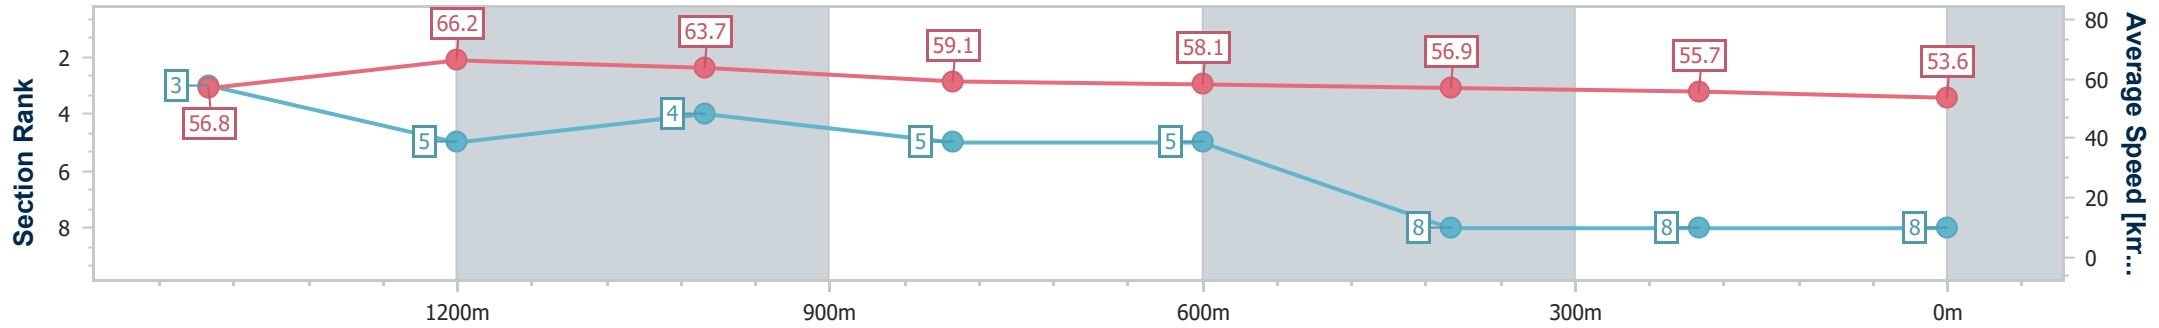

Toowoomba QLD Professional
 Race 7: MERRY CHRISTMAS CLIFFORD PARK MEMBERS & GUESTS BENCHMARK 68 Handicap - 1640m

24 December 2022 - 16:16

Track Rating: Good 4, Weather: Fine, Rail Position: +4m Entire

Section	Overall	1400m	1200m	1000m	800m	600m	400m	200m					
Section Times	1:40.04 [7] (0:15.57)	1:24.47 [6] (0:11.02)	1:13.45 [7] (0:11.38)	1:02.07 [7] (0:12.23)	0:49.84 [7] (0:12.25)	0:37.59 [7] (0:12.32)	0:25.27 [6] (0:12.52)	0:12.75 [7] (0:12.75)					
Average Speed [km/h]	55.6	65.4	63.3	59.2	59.1	59.2	58.2	56.4					
Top Speed [km/h]	68.6	68.1	66.5	61.0	60.3	60.7	59.1	58.5					
Avg. Dist. to Rail [m]	2.1	0.4	1.0	1.3	1.8	2.7	3.5	4.2					
Avg. Stride Freq. [Hz]	2.2	2.4	2.3	2.2	2.3	2.3	2.3	2.2					
Avg. Stride Length [m]	7.1	7.8	7.7	7.4	7.3	7.1	7.0	6.9					

- [] Ranking at each section and finish
- .-.-.- No data available at this section
- NA No data available

Horse/Jockey Name	Young Cliffy
Final Rank	8
Fastest Section Time (Section)	0:11.04 (1400m)
Top Speed [km/h] (Section)	69.6 (Overall)
Race State	Finished

Toowoomba QLD Professional
 Race 7: MERRY CHRISTMAS CLIFFORD PARK MEMBERS & GUESTS BENCHMARK 68 Handicap - 1640m

24 December 2022 - 16:16

Track Rating: Good 4, Weather: Fine, Rail Position: +4m Entire

Section	Overall	1400m	1200m	1000m	800m	600m	400m	200m
Section Times	1:41.78 [8] (0:15.32)	1:26.46 [3] (0:11.04)	1:15.42 [5] (0:11.34)	1:04.08 [4] (0:12.17)	0:51.91 [5] (0:12.49)	0:39.42 [5] (0:12.96)	0:26.46 [8] (0:13.07)	0:13.39 [8] (0:13.39)
Average Speed [km/h]	56.8	66.2	63.7	59.1	58.1	56.9	55.7	53.6
Top Speed [km/h]	69.6	69.2	66.5	60.5	60.0	58.9	56.7	56.3
Avg. Dist. to Rail [m]	4.5	2.7	2.2	0.6	3.0	4.6	3.0	2.7
Avg. Stride Freq. [Hz]	2.2	2.3	2.3	2.2	2.2	2.2	2.2	2.1
Avg. Stride Length [m]	7.2	7.8	7.7	7.4	7.3	7.2	7.1	6.9