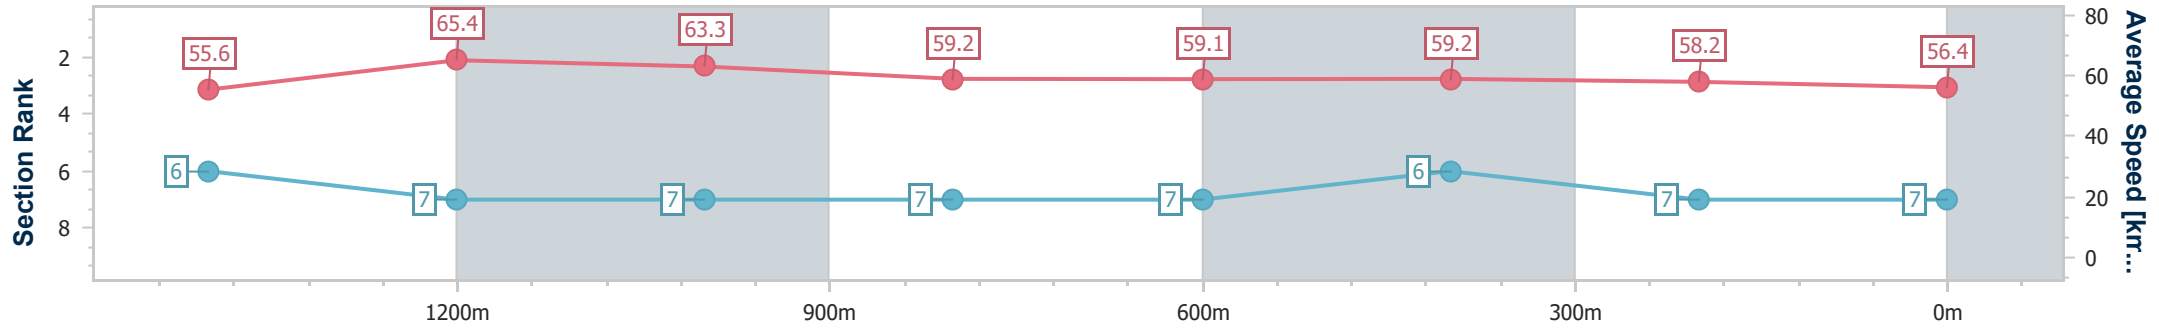

Toowoomba QLD Professional
 Race 7: MERRY CHRISTMAS CLIFFORD PARK MEMBERS & GUESTS BENCHMARK 68 Handicap - 1640m

24 December 2022 - 16:16

Track Rating: Good 4, Weather: Fine, Rail Position: +4m Entire

Section	Overall	1400m	1200m	1000m	800m	600m	400m	200m
Section Times	1:39.89 [6] (0:15.19)	1:24.70 [1] (0:10.61)	1:14.09 [1] (0:11.27)	1:02.82 [1] (0:12.19)	0:50.63 [1] (0:12.35)	0:38.28 [1] (0:12.46)	0:25.82 [1] (0:12.65)	0:13.17 [1] (0:13.17)
Average Speed [km/h]	57.0	68.1	64.0	59.3	58.5	58.2	57.1	54.5
Top Speed [km/h]	69.4	69.4	65.6	61.4	59.5	59.5	58.4	56.4
Avg. Dist. to Rail [m]	2.6	0.9	1.6	0.9	1.2	1.5	1.4	0.3
Avg. Stride Freq. [Hz]	2.3	2.4	2.3	2.3	2.3	2.3	2.3	2.2
Avg. Stride Length [m]	6.9	8.0	7.7	7.3	7.1	7.0	6.9	6.8

- [] Ranking at each section and finish
- .-.- No data available at this section
- NA No data available

Horse/Jockey Name	Safin
Final Rank	7
Fastest Section Time (Section)	0:11.02 (1400m)
Top Speed [km/h] (Section)	68.6 (Overall)
Race State	Finished

Toowoomba QLD Professional
 Race 7: MERRY CHRISTMAS CLIFFORD PARK MEMBERS & GUESTS BENCHMARK 68 Handicap - 1640m

24 December 2022 - 16:16

Track Rating: Good 4, Weather: Fine, Rail Position: +4m Entire

Section	Overall	1400m	1200m	1000m	800m	600m	400m	200m					
Section Times	1:40.04 [7] (0:15.57)	1:24.47 [6] (0:11.02)	1:13.45 [7] (0:11.38)	1:02.07 [7] (0:12.23)	0:49.84 [7] (0:12.25)	0:37.59 [7] (0:12.32)	0:25.27 [6] (0:12.52)	0:12.75 [7] (0:12.75)					
Average Speed [km/h]	55.6	65.4	63.3	59.2	59.1	59.2	58.2	56.4					
Top Speed [km/h]	68.6	68.1	66.5	61.0	60.3	60.7	59.1	58.5					
Avg. Dist. to Rail [m]	2.1	0.4	1.0	1.3	1.8	2.7	3.5	4.2					
Avg. Stride Freq. [Hz]	2.2	2.4	2.3	2.2	2.3	2.3	2.3	2.2					
Avg. Stride Length [m]	7.1	7.8	7.7	7.4	7.3	7.1	7.0	6.9					