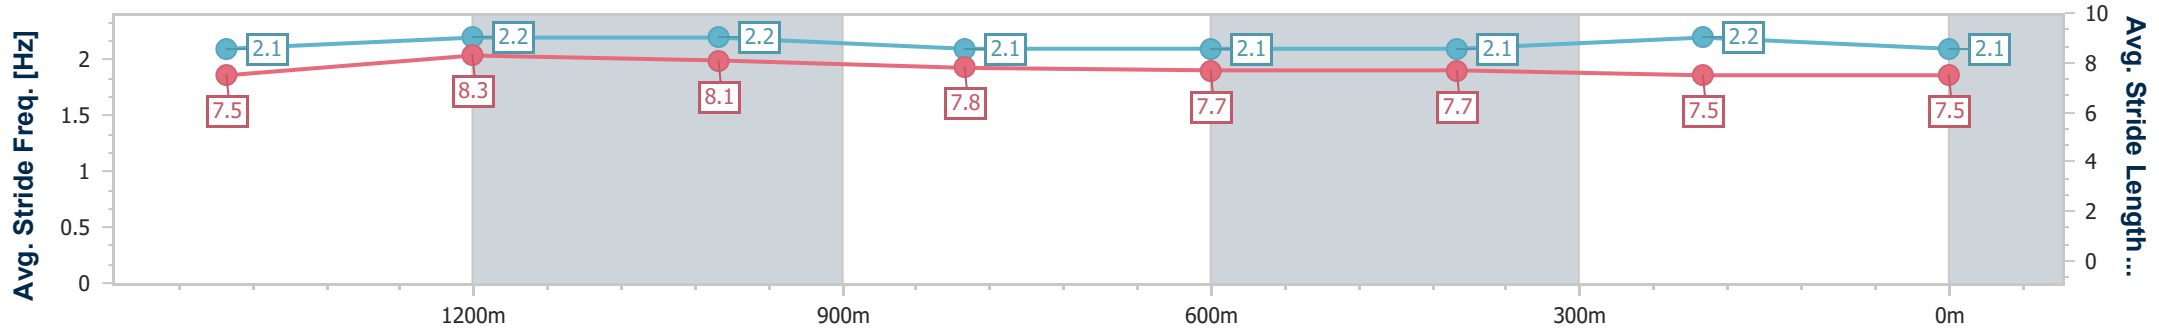

- [] Ranking at each section and finish
- .-.- No data available at this section
- NA No data available

Horse/Jockey Name	Anyway You Want It
Final Rank	3
Fastest Section Time (Section)	0:10.80 (1400m)
Top Speed [km/h] (Section)	68.5 (Overall)
Race State	Finished

Toowoomba QLD Professional
 Race 7: MERRY CHRISTMAS CLIFFORD PARK MEMBERS & GUESTS BENCHMARK 68 Handicap - 1640m

24 December 2022 - 16:16

Track Rating: Good 4, Weather: Fine, Rail Position: +4m Entire

Section	Overall	1400m	1200m	1000m	800m	600m	400m	200m
Section Times	1:39.30 [3] (0:15.39)	1:23.91 [5] (0:10.80)	1:13.11 [3] (0:11.49)	1:01.62 [5] (0:12.13)	0:49.49 [4] (0:12.29)	0:37.20 [4] (0:12.28)	0:24.92 [3] (0:12.44)	0:12.48 [3] (0:12.48)
Average Speed [km/h]	56.3	65.9	62.7	59.5	58.5	59.2	58.3	57.6
Top Speed [km/h]	68.5	68.5	64.3	61.5	60.6	61.2	59.5	57.8
Avg. Dist. to Rail [m]	2.8	1.7	0.2	0.3	0.6	1.9	2.6	3.3
Avg. Stride Freq. [Hz]	2.1	2.2	2.2	2.1	2.1	2.1	2.2	2.1
Avg. Stride Length [m]	7.5	8.3	8.1	7.8	7.7	7.7	7.5	7.5