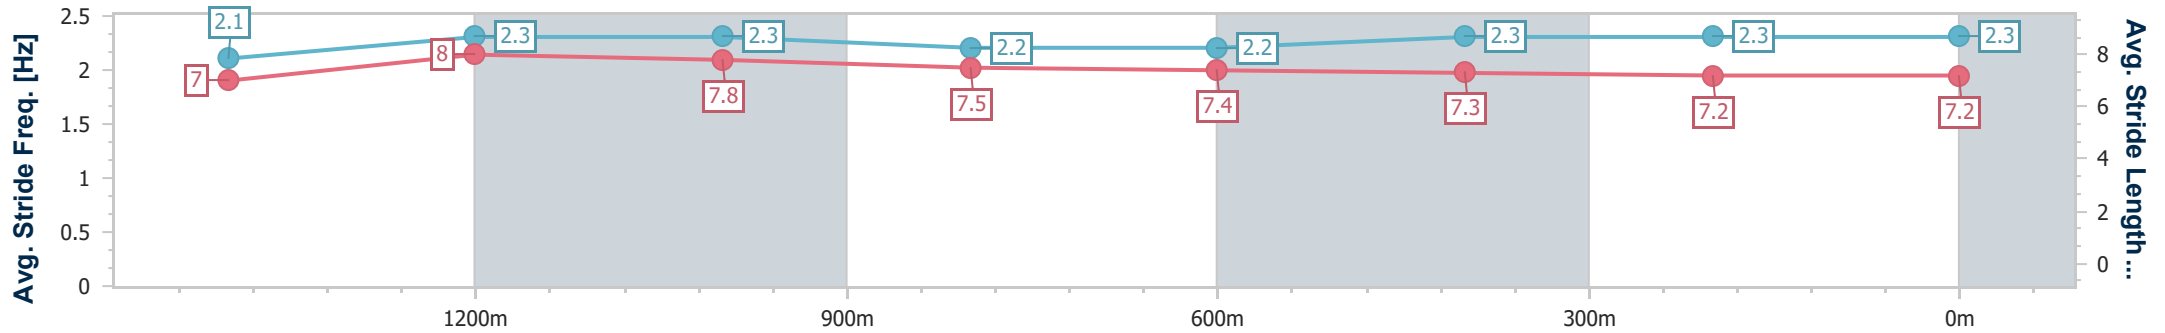

Scratched: Torbreck (#2)

Horse/Jockey Name	Ruby's Lad
Final Rank	1
Fastest Section Time (Section)	0:10.85 (1400m)
Top Speed [km/h] (Section)	66.4 (1400m)
Race State	Finished

Toowoomba QLD Professional
 Race 7: MERRY CHRISTMAS CLIFFORD PARK MEMBERS & GUESTS BENCHMARK 68 Handicap - 1640m

24 December 2022 - 16:16

Track Rating: Good 4, Weather: Fine, Rail Position: +4m Entire

Section	Overall	1400m	1200m	1000m	800m	600m	400m	200m
Section Times	1:38.95 [1] (0:15.94)	1:23.01 [8] (0:10.85)	1:12.16 [8] (0:11.33)	1:00.83 [8] (0:12.16)	0:48.67 [8] (0:12.33)	0:36.34 [8] (0:12.06)	0:24.28 [7] (0:12.18)	0:12.10 [5] (0:12.10)
Average Speed [km/h]	53.9	65.1	63.6	59.5	58.8	60.2	60.0	59.4
Top Speed [km/h]	66.0	66.4	65.3	62.0	61.1	61.1	61.6	61.6
Avg. Dist. to Rail [m]	2.8	3.2	0.8	1.5	2.0	1.5	4.8	4.4
Avg. Stride Freq. [Hz]	2.1	2.3	2.3	2.2	2.2	2.3	2.3	2.3
Avg. Stride Length [m]	7.0	8.0	7.8	7.5	7.4	7.3	7.2	7.2