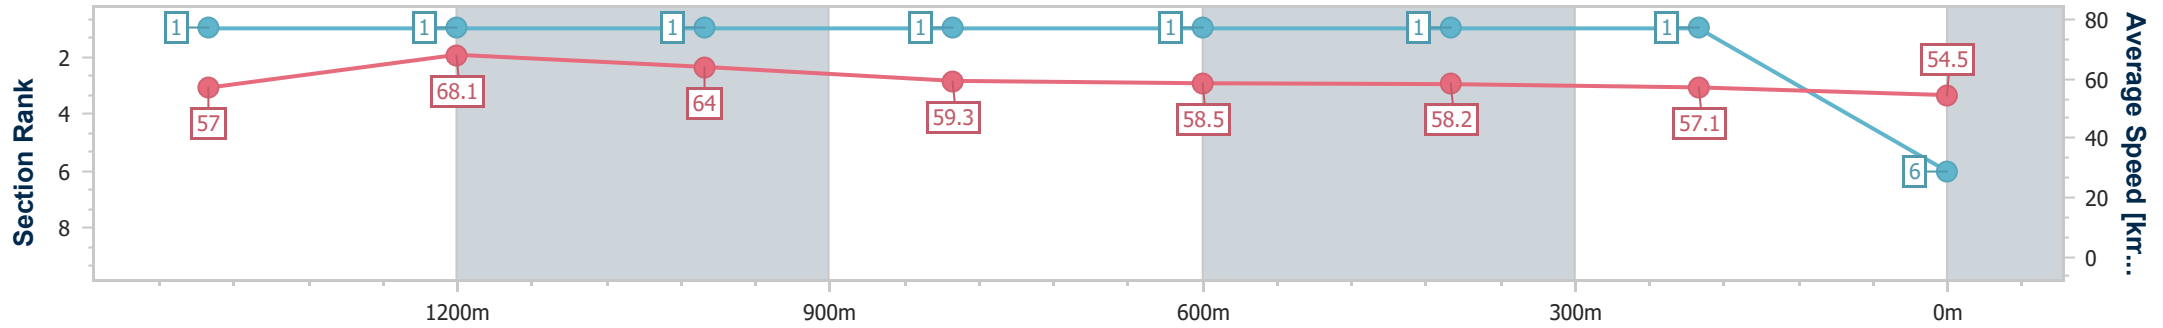

- [] Ranking at each section and finish
- .-.- No data available at this section
- NA No data available

Horse/Jockey Name	By the Law
Final Rank	6
Fastest Section Time (Section)	0:10.61 (1400m)
Top Speed [km/h] (Section)	69.4 (1400m)
Race State	Finished

Toowoomba QLD Professional
 Race 7: MERRY CHRISTMAS CLIFFORD PARK MEMBERS & GUESTS BENCHMARK 68 Handicap - 1640m

24 December 2022 - 16:16

Track Rating: Good 4, Weather: Fine, Rail Position: +4m Entire

Section	Overall	1400m	1200m	1000m	800m	600m	400m	200m
Section Times	1:39.89 [6] (0:15.19)	1:24.70 [1] (0:10.61)	1:14.09 [1] (0:11.27)	1:02.82 [1] (0:12.19)	0:50.63 [1] (0:12.35)	0:38.28 [1] (0:12.46)	0:25.82 [1] (0:12.65)	0:13.17 [1] (0:13.17)
Average Speed [km/h]	57.0	68.1	64.0	59.3	58.5	58.2	57.1	54.5
Top Speed [km/h]	69.4	69.4	65.6	61.4	59.5	59.5	58.4	56.4
Avg. Dist. to Rail [m]	2.6	0.9	1.6	0.9	1.2	1.5	1.4	0.3
Avg. Stride Freq. [Hz]	2.3	2.4	2.3	2.3	2.3	2.3	2.3	2.2
Avg. Stride Length [m]	6.9	8.0	7.7	7.3	7.1	7.0	6.9	6.8