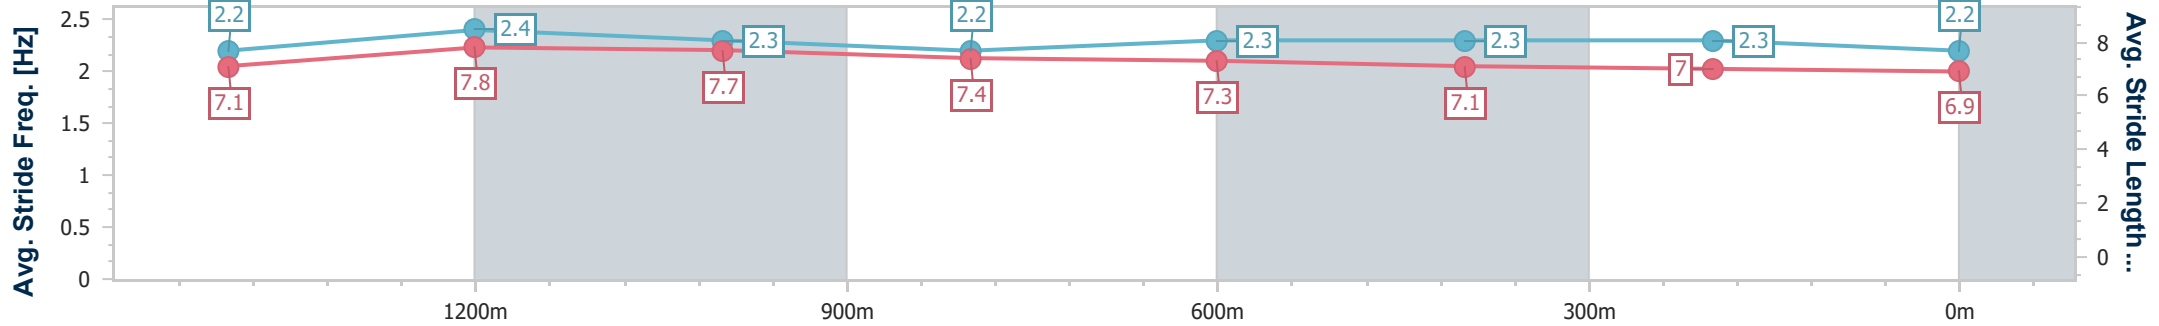

Toowoomba QLD Professional
 Race 7: MERRY CHRISTMAS CLIFFORD PARK MEMBERS & GUESTS BENCHMARK 68 Handicap - 1640m

24 December 2022 - 16:16

Track Rating: Good 4, Weather: Fine, Rail Position: +4m Entire

Section	Overall	1400m	1200m	1000m	800m	600m	400m	200m
Section Times	1:39.89 [6] (0:15.19)	1:24.70 [1] (0:10.61)	1:14.09 [1] (0:11.27)	1:02.82 [1] (0:12.19)	0:50.63 [1] (0:12.35)	0:38.28 [1] (0:12.46)	0:25.82 [1] (0:12.65)	0:13.17 [1] (0:13.17)
Average Speed [km/h]	57.0	68.1	64.0	59.3	58.5	58.2	57.1	54.5
Top Speed [km/h]	69.4	69.4	65.6	61.4	59.5	59.5	58.4	56.4
Avg. Dist. to Rail [m]	2.6	0.9	1.6	0.9	1.2	1.5	1.4	0.3
Avg. Stride Freq. [Hz]	2.3	2.4	2.3	2.3	2.3	2.3	2.3	2.2
Avg. Stride Length [m]	6.9	8.0	7.7	7.3	7.1	7.0	6.9	6.8

- [] Ranking at each section and finish
- .-.- No data available at this section
- NA No data available

Horse/Jockey Name	Safin
Final Rank	7
Fastest Section Time (Section)	0:11.02 (1400m)
Top Speed [km/h] (Section)	68.6 (Overall)
Race State	Finished

Toowoomba QLD Professional
 Race 7: MERRY CHRISTMAS CLIFFORD PARK MEMBERS & GUESTS BENCHMARK 68 Handicap - 1640m

24 December 2022 - 16:16

Track Rating: Good 4, Weather: Fine, Rail Position: +4m Entire

Section	Overall	1400m	1200m	1000m	800m	600m	400m	200m					
Section Times	1:40.04 [7] (0:15.57)	1:24.47 [6] (0:11.02)	1:13.45 [7] (0:11.38)	1:02.07 [7] (0:12.23)	0:49.84 [7] (0:12.25)	0:37.59 [7] (0:12.32)	0:25.27 [6] (0:12.52)	0:12.75 [7] (0:12.75)					
Average Speed [km/h]	55.6	65.4	63.3	59.2	59.1	59.2	58.2	56.4					
Top Speed [km/h]	68.6	68.1	66.5	61.0	60.3	60.7	59.1	58.5					
Avg. Dist. to Rail [m]	2.1	0.4	1.0	1.3	1.8	2.7	3.5	4.2					
Avg. Stride Freq. [Hz]	2.2	2.4	2.3	2.2	2.3	2.3	2.3	2.2					
Avg. Stride Length [m]	7.1	7.8	7.7	7.4	7.3	7.1	7.0	6.9					