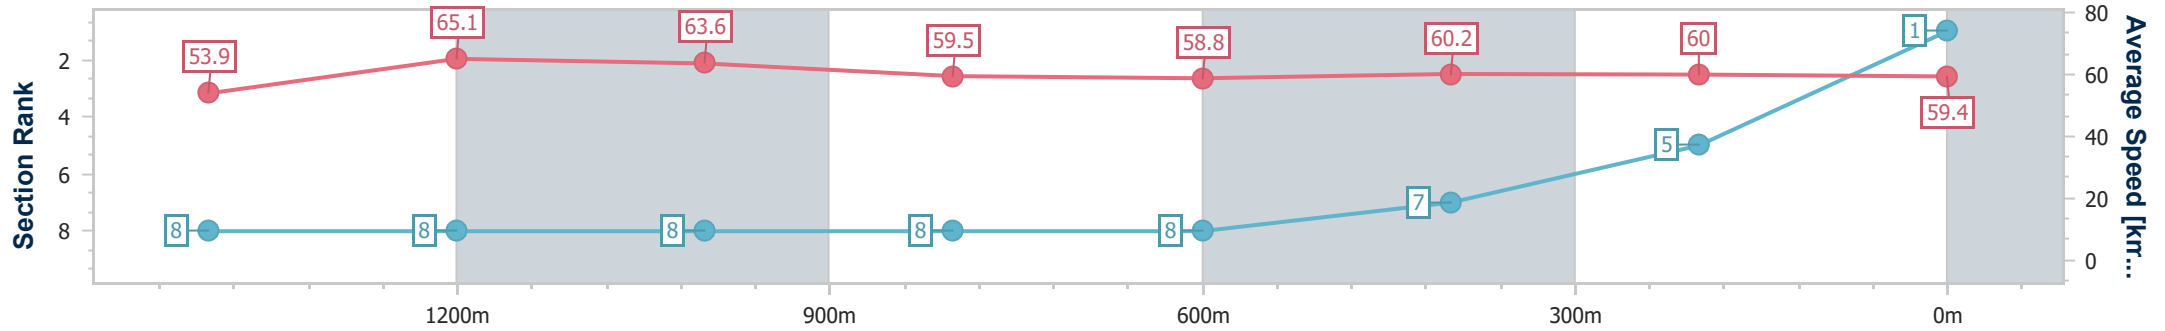

24 December 2022 - 16:16

Track Rating: Good 4, Weather: Fine, Rail Position: +4m Entire

Section	Overall	1400m	1200m	1000m	800m	600m	400m	200m
Section Times	1:38.95 [1] (0:15.94)	1:23.01 [8] (0:10.85)	1:12.16 [8] (0:11.33)	1:00.83 [8] (0:12.16)	0:48.67 [8] (0:12.33)	0:36.34 [8] (0:12.06)	0:24.28 [7] (0:12.18)	0:12.10 [5] (0:12.10)
Average Speed [km/h]	53.9	65.1	63.6	59.5	58.8	60.2	60.0	59.4
Top Speed [km/h]	66.0	66.4	65.3	62.0	61.1	61.1	61.6	61.6
Avg. Dist. to Rail [m]	2.8	3.2	0.8	1.5	2.0	1.5	4.8	4.4
Avg. Stride Freq. [Hz]	2.1	2.3	2.3	2.2	2.2	2.3	2.3	2.3
Avg. Stride Length [m]	7.0	8.0	7.8	7.5	7.4	7.3	7.2	7.2