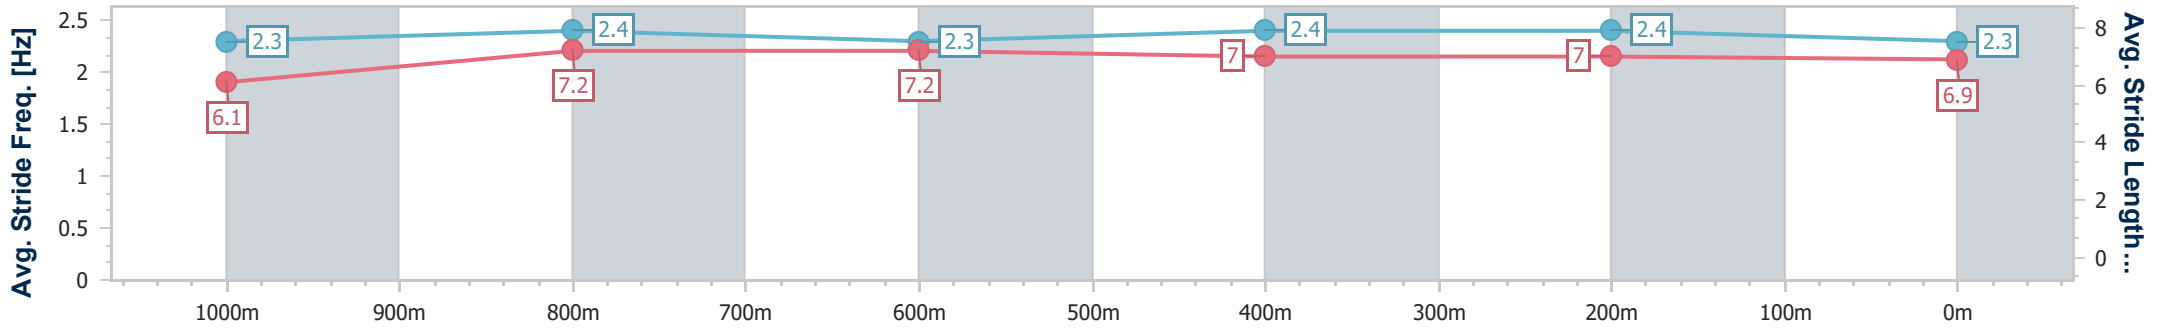

- [] Ranking at each section and finish
- .-.- No data available at this section
- NA No data available

Horse/Jockey Name	Not A Fat Boy
Final Rank	8
Fastest Section Time (Section)	0:11.55 (1000m)
Top Speed [km/h] (Section)	64.7 (1000m)
Race State	Finished

Sunshine Coast QLD Professional
 Race 5: COASTLINE BMW i4 Maiden Handicap - 1200m
 26 December 2022 - 15:52
 Track Rating: Good 4, Weather: Fine, Rail Position: True

Section	Overall	1000m	800m	600m	400m	200m
Section Times	1:14.11 [8] (0:14.19)	0:59.92 [6] (0:11.55)	0:48.37 [5] (0:12.06)	0:36.31 [5] (0:12.14)	0:24.17 [5] (0:11.72)	0:12.45 [7] (0:12.45)
Average Speed [km/h]	50.8	62.5	60.0	59.7	61.4	57.9
Top Speed [km/h]	64.2	64.7	60.7	60.6	63.3	60.8
Avg. Dist. to Rail [m]	5.7	2.2	1.0	0.9	4.3	6.0
Avg. Stride Freq. [Hz]	2.3	2.4	2.3	2.4	2.4	2.3
Avg. Stride Length [m]	6.1	7.2	7.2	7.0	7.0	6.9