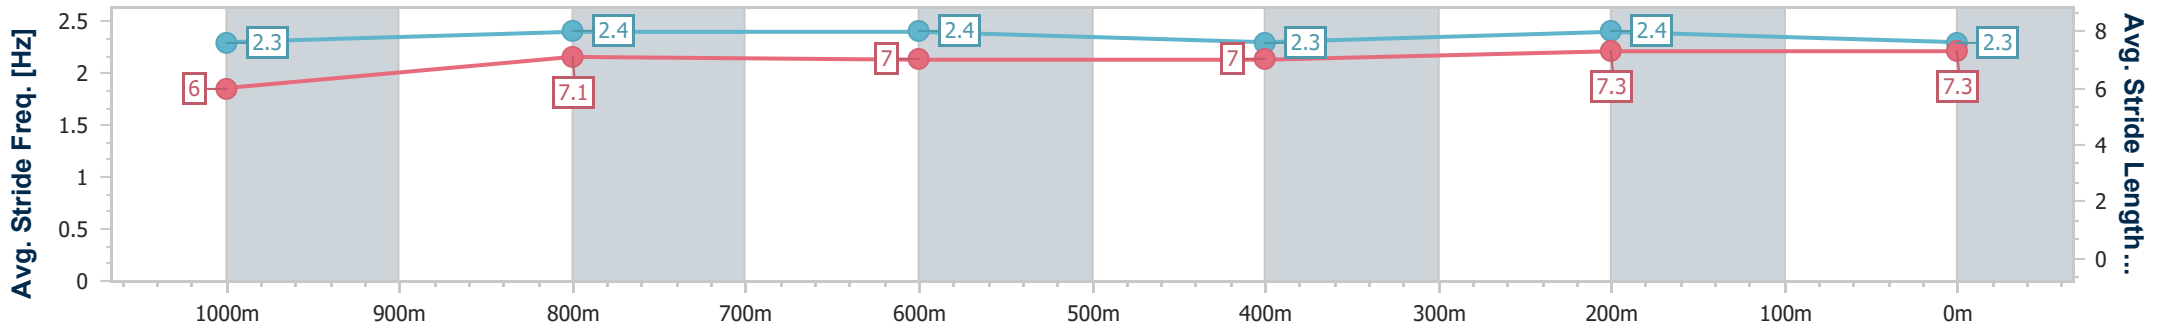

Horse/Jockey Name	Dwindling Spirit
Final Rank	3
Fastest Section Time (Section)	0:11.45 (400m)
Top Speed [km/h] (Section)	64.4 (400m)
Race State	Finished

Sunshine Coast QLD Professional
Race 5: COASTLINE BMW i4 Maiden Handicap - 1200m
26 December 2022 - 15:52
Track Rating: Good 4, Weather: Fine, Rail Position: True

Section	Overall	1000m	800m	600m	400m	200m
Section Times	1:13.65 [3] (0:14.37)	0:59.28 [7] (0:11.78)	0:47.50 [7] (0:12.06)	0:35.44 [8] (0:12.14)	0:23.30 [9] (0:11.45)	0:11.85 [8] (0:11.85)
Average Speed [km/h]	50.1	61.3	60.1	59.4	62.9	60.7
Top Speed [km/h]	62.4	62.8	62.0	62.2	64.4	63.8
Avg. Dist. to Rail [m]	10.3	2.2	0.8	0.6	0.9	2.5
Avg. Stride Freq. [Hz]	2.3	2.4	2.4	2.3	2.4	2.3
Avg. Stride Length [m]	6.0	7.1	7.0	7.0	7.3	7.3

- [ ] Ranking at each section and finish
- -.-.- No data available at this section
- NA No data available