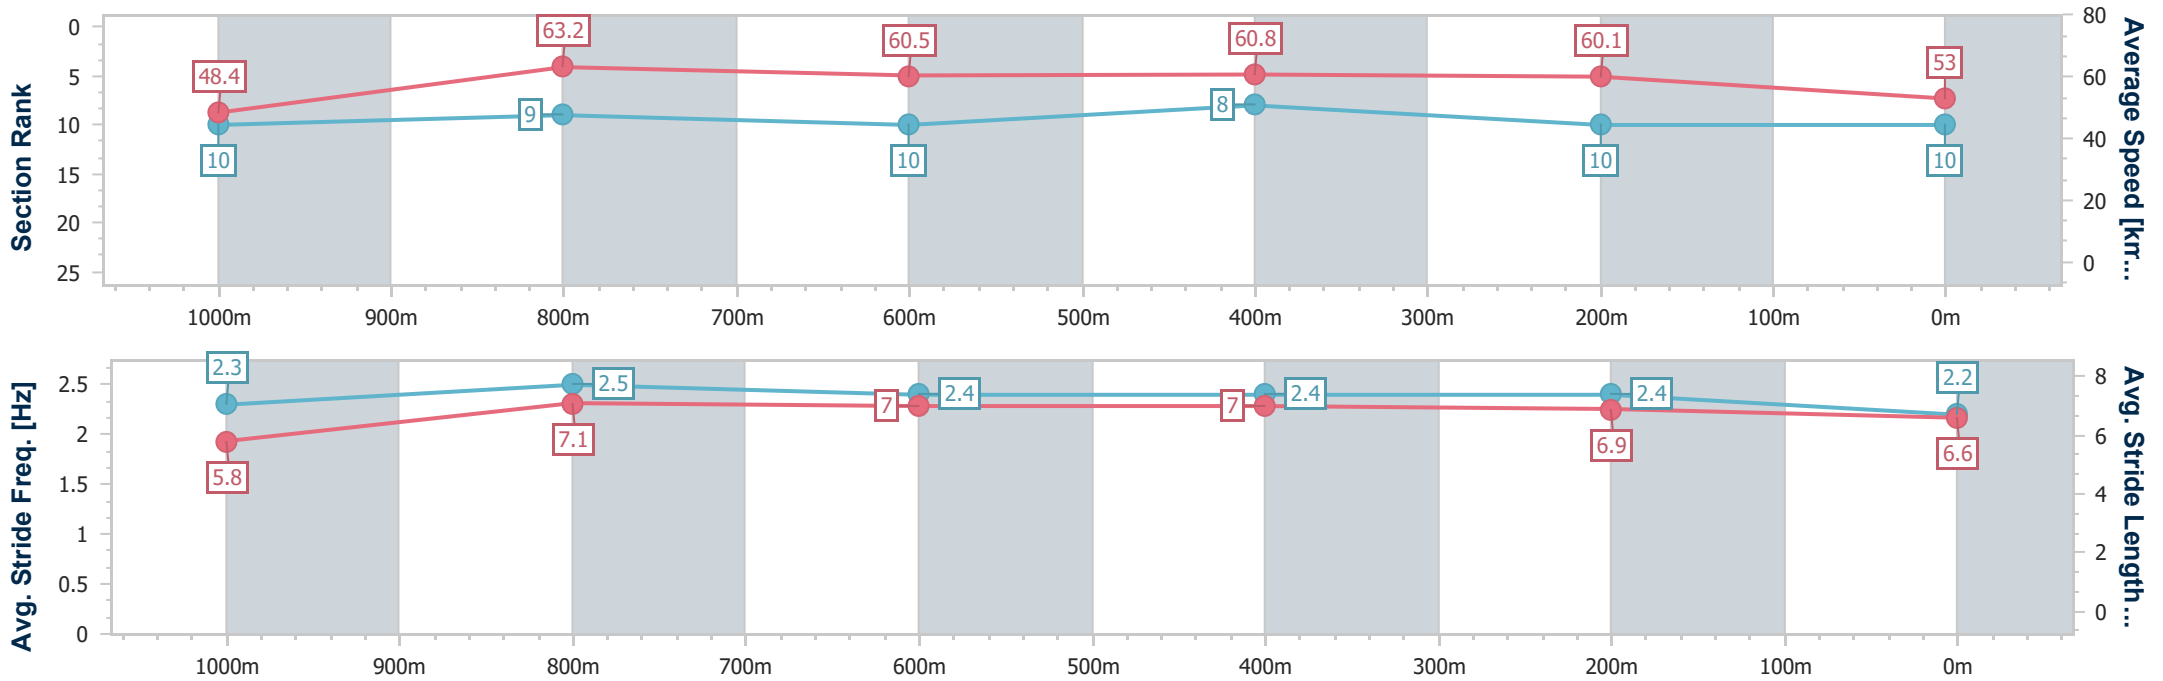

Sunshine Coast QLD Professional
 Race 5: COASTLINE BMW i4 Maiden Handicap - 1200m
 26 December 2022 - 15:52
 Track Rating: Good 4, Weather: Fine, Rail Position: True

Section	Overall	1000m	800m	600m	400m	200m
Section Times	1:14.29 [9] (0:14.85)	0:59.44 [9] (0:11.67)	0:47.77 [10] (0:11.93)	0:35.84 [9] (0:12.06)	0:23.78 [10] (0:11.61)	0:12.17 [9] (0:12.17)
Average Speed [km/h]	48.5	61.9	60.2	59.9	62.1	59.1
Top Speed [km/h]	62.7	63.4	61.9	61.8	63.2	60.6
Avg. Dist. to Rail [m]	5.6	1.4	0.4	0.7	3.1	4.3
Avg. Stride Freq. [Hz]	2.2	2.1	2.4	2.4	2.5	2.4
Avg. Stride Length [m]	6.0	8.1	7.1	7.0	6.9	6.8

- [] Ranking at each section and finish
- .-.- No data available at this section
- NA No data available

Horse/Jockey Name	Mataman
Final Rank	10
Fastest Section Time (Section)	0:11.47 (1000m)
Top Speed [km/h] (Section)	66.1 (1000m)
Race State	Finished

Sunshine Coast QLD Professional
 Race 5: COASTLINE BMW i4 Maiden Handicap - 1200m
 26 December 2022 - 15:52
 Track Rating: Good 4, Weather: Fine, Rail Position: True

Section	Overall	1000m	800m	600m	400m	200m
Section Times	1:15.97 [10] (0:14.91)	1:01.06 [10] (0:11.47)	0:49.59 [9] (0:12.03)	0:37.56 [10] (0:11.99)	0:25.57 [8] (0:11.99)	0:13.58 [10] (0:13.58)
Average Speed [km/h]	48.4	63.2	60.5	60.8	60.1	53.0
Top Speed [km/h]	63.4	66.1	61.5	62.0	61.7	58.7
Avg. Dist. to Rail [m]	8.8	3.5	1.6	2.1	5.9	5.6
Avg. Stride Freq. [Hz]	2.3	2.5	2.4	2.4	2.4	2.2
Avg. Stride Length [m]	5.8	7.1	7.0	7.0	6.9	6.6

- [] Ranking at each section and finish
- .-.- No data available at this section
- NA No data available