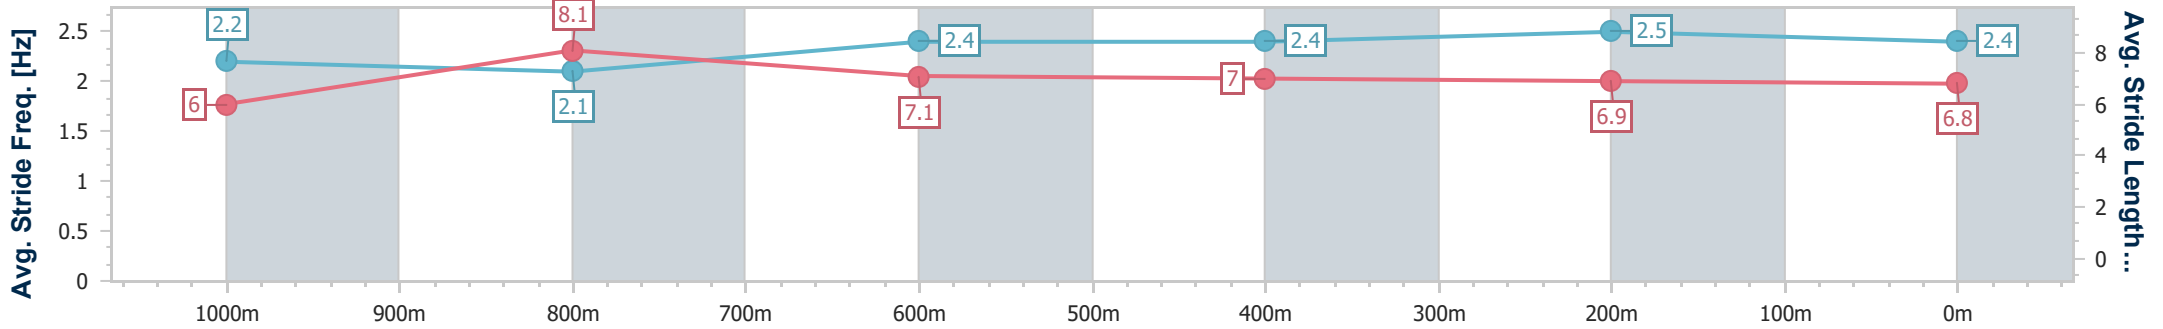

Sunshine Coast QLD Professional
 Race 5: COASTLINE BMW i4 Maiden Handicap - 1200m
 26 December 2022 - 15:52
 Track Rating: Good 4, Weather: Fine, Rail Position: True

Section	Overall	1000m	800m	600m	400m	200m
Section Times	1:14.11 [8] (0:14.19)	0:59.92 [6] (0:11.55)	0:48.37 [5] (0:12.06)	0:36.31 [5] (0:12.14)	0:24.17 [5] (0:11.72)	0:12.45 [7] (0:12.45)
Average Speed [km/h]	50.8	62.5	60.0	59.7	61.4	57.9
Top Speed [km/h]	64.2	64.7	60.7	60.6	63.3	60.8
Avg. Dist. to Rail [m]	5.7	2.2	1.0	0.9	4.3	6.0
Avg. Stride Freq. [Hz]	2.3	2.4	2.3	2.4	2.4	2.3
Avg. Stride Length [m]	6.1	7.2	7.2	7.0	7.0	6.9

- [] Ranking at each section and finish
- .-.- No data available at this section
- NA No data available

Horse/Jockey Name	She Shall Rule
Final Rank	9
Fastest Section Time (Section)	0:11.61 (400m)
Top Speed [km/h] (Section)	63.4 (1000m)
Race State	Finished

Sunshine Coast QLD Professional
 Race 5: COASTLINE BMW i4 Maiden Handicap - 1200m
 26 December 2022 - 15:52
 Track Rating: Good 4, Weather: Fine, Rail Position: True

Section	Overall	1000m	800m	600m	400m	200m
Section Times	1:14.29 [9] (0:14.85)	0:59.44 [9] (0:11.67)	0:47.77 [10] (0:11.93)	0:35.84 [9] (0:12.06)	0:23.78 [10] (0:11.61)	0:12.17 [9] (0:12.17)
Average Speed [km/h]	48.5	61.9	60.2	59.9	62.1	59.1
Top Speed [km/h]	62.7	63.4	61.9	61.8	63.2	60.6
Avg. Dist. to Rail [m]	5.6	1.4	0.4	0.7	3.1	4.3
Avg. Stride Freq. [Hz]	2.2	2.1	2.4	2.4	2.5	2.4
Avg. Stride Length [m]	6.0	8.1	7.1	7.0	6.9	6.8