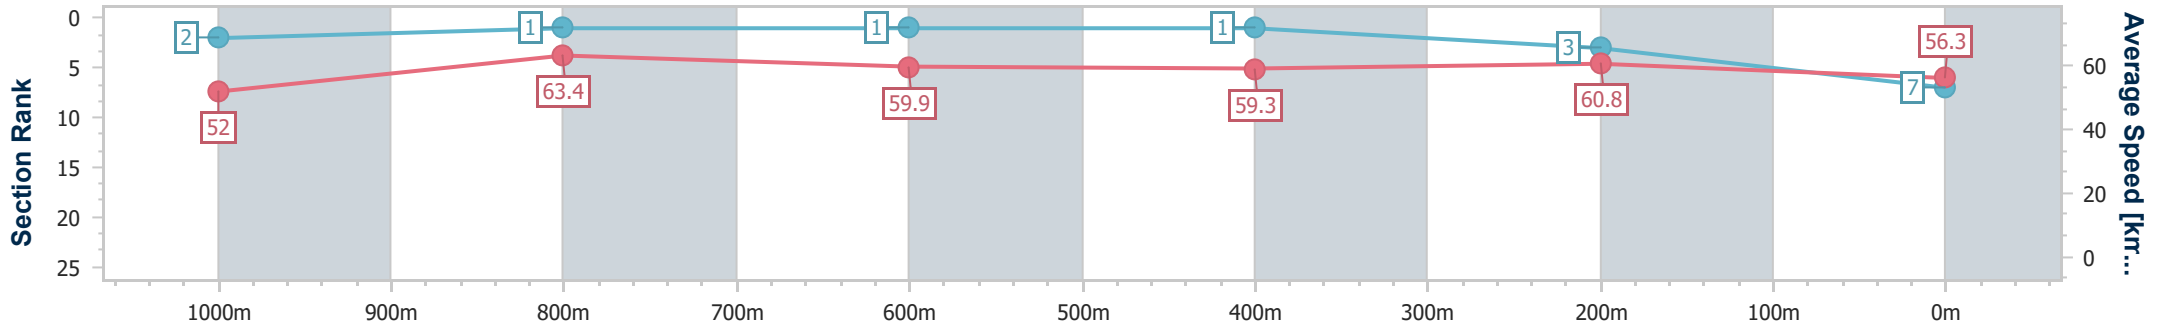

Horse/Jockey Name	Spooky Spectre
Final Rank	7
Fastest Section Time (Section)	0:11.41 (1000m)
Top Speed [km/h] (Section)	65.1 (Overall)
Race State	Finished

Sunshine Coast QLD Professional
Race 5: COASTLINE BMW i4 Maiden Handicap - 1200m
26 December 2022 - 15:52
Track Rating: Good 4, Weather: Fine, Rail Position: True

Section	Overall	1000m	800m	600m	400m	200m
Section Times	1:14.11 [7] (0:13.85)	1:00.26 [2] (0:11.41)	0:48.85 [1] (0:12.05)	0:36.80 [1] (0:12.18)	0:24.62 [1] (0:11.83)	0:12.79 [3] (0:12.79)
Average Speed [km/h]	52.0	63.4	59.9	59.3	60.8	56.3
Top Speed [km/h]	65.1	64.9	60.9	60.4	62.1	59.2
Avg. Dist. to Rail [m]	4.1	1.8	0.6	0.5	1.7	2.0
Avg. Stride Freq. [Hz]	2.4	2.6	2.5	2.5	2.6	2.5
Avg. Stride Length [m]	6.0	6.8	6.6	6.6	6.6	6.4

- [ ] Ranking at each section and finish
- -.-.- No data available at this section
- NA No data available