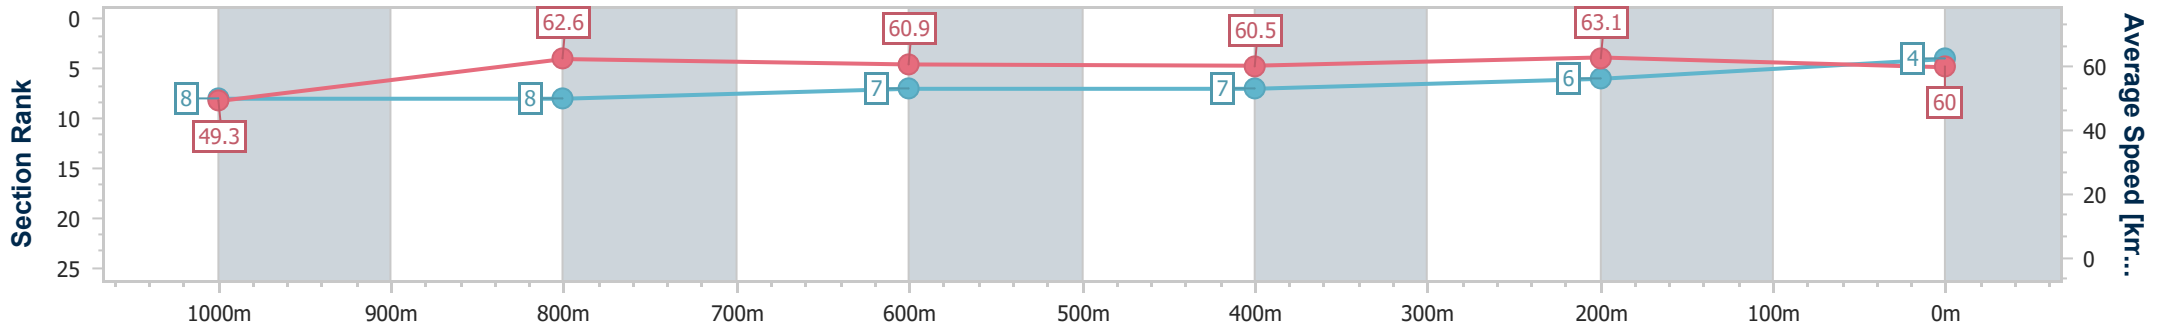

Horse/Jockey Name	Smooth Torque
Final Rank	4
Fastest Section Time (Section)	0:11.42 (400m)
Top Speed [km/h] (Section)	64.7 (1000m)
Race State	Finished

Sunshine Coast QLD Professional
Race 5: COASTLINE BMW i4 Maiden Handicap - 1200m
26 December 2022 - 15:52
Track Rating: Good 4, Weather: Fine, Rail Position: True

Section	Overall	1000m	800m	600m	400m	200m
Section Times	1:13.66 [4] (0:14.66)	0:59.00 [8] (0:11.57)	0:47.43 [8] (0:12.01)	0:35.42 [7] (0:11.99)	0:23.43 [7] (0:11.42)	0:12.01 [6] (0:12.01)
Average Speed [km/h]	49.3	62.6	60.9	60.5	63.1	60.0
Top Speed [km/h]	63.2	64.7	61.8	62.2	64.1	63.1
Avg. Dist. to Rail [m]	7.2	3.5	2.4	1.4	4.0	6.7
Avg. Stride Freq. [Hz]	2.3	2.4	2.3	2.3	2.4	2.3
Avg. Stride Length [m]	6.0	7.3	7.2	7.2	7.3	7.2

- [ ] Ranking at each section and finish
- -.-.- No data available at this section
- NA No data available