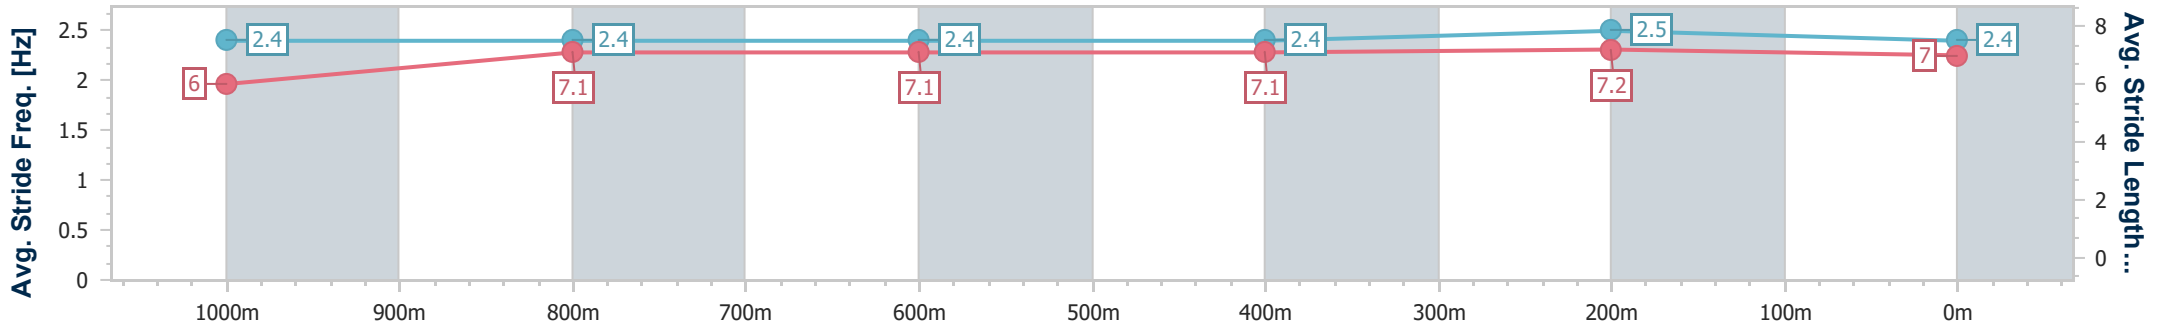

Horse/Jockey Name	Lady Valentine
Final Rank	2
Fastest Section Time (Section)	0:11.36 (400m)
Top Speed [km/h] (Section)	64.9 (Overall)
Race State	Finished

Sunshine Coast QLD Professional
Race 5: COASTLINE BMW i4 Maiden Handicap - 1200m
26 December 2022 - 15:52
Track Rating: Good 4, Weather: Fine, Rail Position: True

Section	Overall	1000m	800m	600m	400m	200m
Section Times	1:13.45 [2] (0:14.17)	0:59.28 [5] (0:11.69)	0:47.59 [6] (0:12.02)	0:35.57 [6] (0:12.08)	0:23.49 [6] (0:11.36)	0:12.13 [4] (0:12.13)
Average Speed [km/h]	50.8	62.0	60.5	60.3	63.4	59.3
Top Speed [km/h]	64.9	63.9	61.1	62.4	64.7	62.8
Avg. Dist. to Rail [m]	8.0	2.6	1.4	2.1	5.7	7.2
Avg. Stride Freq. [Hz]	2.4	2.4	2.4	2.4	2.5	2.4
Avg. Stride Length [m]	6.0	7.1	7.1	7.1	7.2	7.0

- [ ] Ranking at each section and finish
- -.-.- No data available at this section
- NA No data available