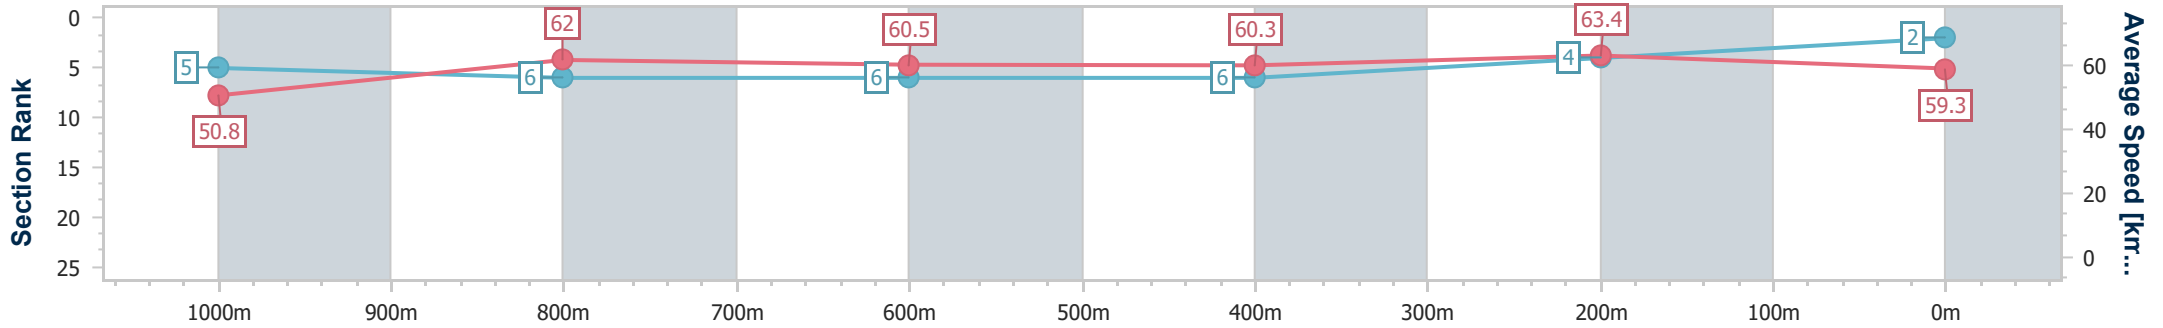

Horse/Jockey Name	Lady Valentine
Final Rank	2
Fastest Section Time (Section)	0:11.36 (400m)
Top Speed [km/h] (Section)	64.9 (Overall)
Race State	Finished

Sunshine Coast QLD Professional
Race 5: COASTLINE BMW i4 Maiden Handicap - 1200m
26 December 2022 - 15:52
Track Rating: Good 4, Weather: Fine, Rail Position: True

Section	Overall	1000m	800m	600m	400m	200m
Section Times	1:13.45 [2] (0:14.17)	0:59.28 [5] (0:11.69)	0:47.59 [6] (0:12.02)	0:35.57 [6] (0:12.08)	0:23.49 [6] (0:11.36)	0:12.13 [4] (0:12.13)
Average Speed [km/h]	50.8	62.0	60.5	60.3	63.4	59.3
Top Speed [km/h]	64.9	63.9	61.1	62.4	64.7	62.8
Avg. Dist. to Rail [m]	8.0	2.6	1.4	2.1	5.7	7.2
Avg. Stride Freq. [Hz]	2.4	2.4	2.4	2.4	2.5	2.4
Avg. Stride Length [m]	6.0	7.1	7.1	7.1	7.2	7.0

- [ ] Ranking at each section and finish
- -.-.- No data available at this section
- NA No data available