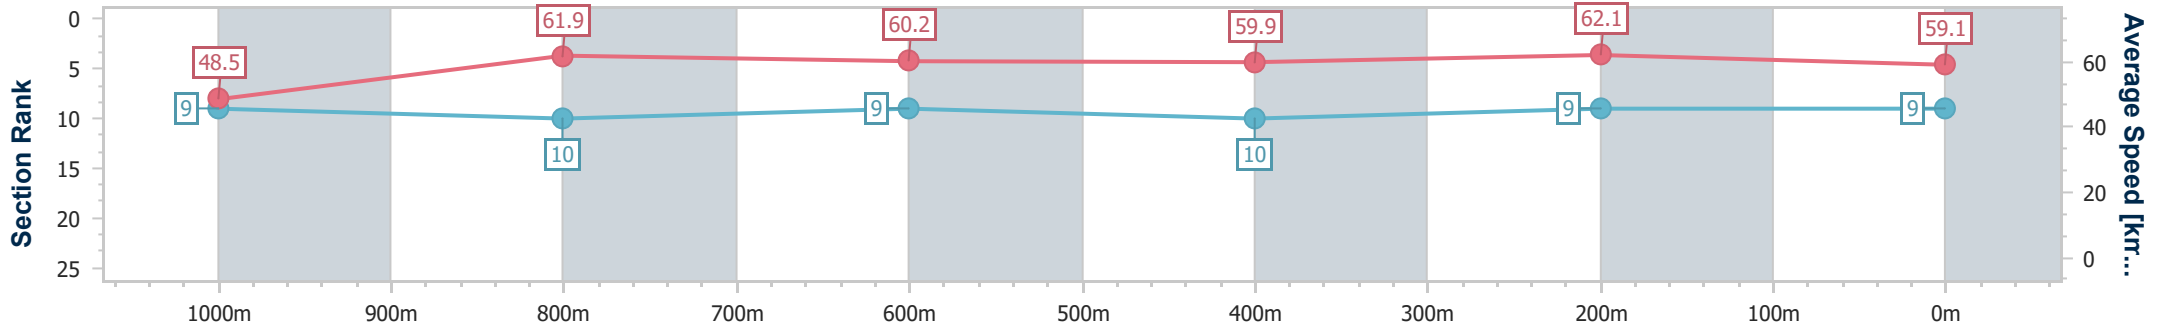

- [] Ranking at each section and finish
- .-.- No data available at this section
- NA No data available

Horse/Jockey Name	She Shall Rule
Final Rank	9
Fastest Section Time (Section)	0:11.61 (400m)
Top Speed [km/h] (Section)	63.4 (1000m)
Race State	Finished

Sunshine Coast QLD Professional
 Race 5: COASTLINE BMW i4 Maiden Handicap - 1200m
 26 December 2022 - 15:52
 Track Rating: Good 4, Weather: Fine, Rail Position: True

Section	Overall	1000m	800m	600m	400m	200m
Section Times	1:14.29 [9] (0:14.85)	0:59.44 [9] (0:11.67)	0:47.77 [10] (0:11.93)	0:35.84 [9] (0:12.06)	0:23.78 [10] (0:11.61)	0:12.17 [9] (0:12.17)
Average Speed [km/h]	48.5	61.9	60.2	59.9	62.1	59.1
Top Speed [km/h]	62.7	63.4	61.9	61.8	63.2	60.6
Avg. Dist. to Rail [m]	5.6	1.4	0.4	0.7	3.1	4.3
Avg. Stride Freq. [Hz]	2.2	2.1	2.4	2.4	2.5	2.4
Avg. Stride Length [m]	6.0	8.1	7.1	7.0	6.9	6.8