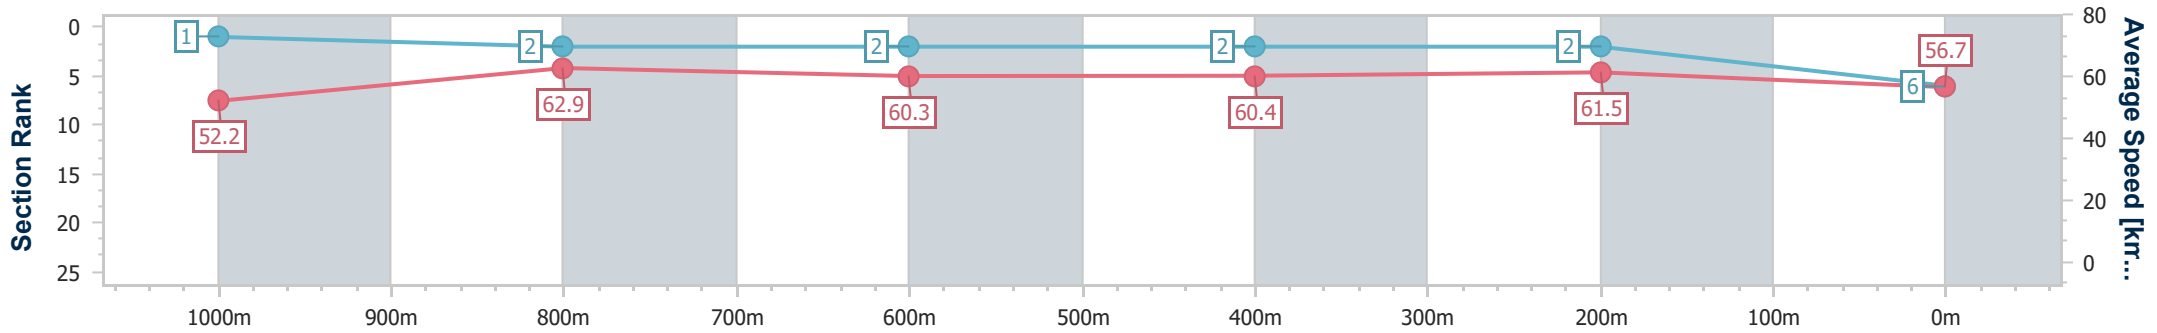

Horse/Jockey Name	Gossip Column
Final Rank	6
Fastest Section Time (Section)	0:11.54 (1000m)
Top Speed [km/h] (Section)	66.2 (Overall)
Race State	Finished

Sunshine Coast QLD Professional
Race 5: COASTLINE BMW i4 Maiden Handicap - 1200m
26 December 2022 - 15:52
Track Rating: Good 4, Weather: Fine, Rail Position: True

Section	Overall	1000m	800m	600m	400m	200m
Section Times	1:13.91 [6] (0:13.80)	1:00.11 [1] (0:11.54)	0:48.57 [2] (0:12.11)	0:36.46 [2] (0:12.07)	0:24.39 [2] (0:11.70)	0:12.69 [2] (0:12.69)
Average Speed [km/h]	52.2	62.9	60.3	60.4	61.5	56.7
Top Speed [km/h]	66.2	64.6	60.8	61.8	62.3	59.9
Avg. Dist. to Rail [m]	7.3	3.8	2.5	1.9	2.8	3.3
Avg. Stride Freq. [Hz]	2.2	2.2	2.2	2.2	2.2	2.2
Avg. Stride Length [m]	6.5	7.9	7.7	7.7	7.6	7.3

- [ ] Ranking at each section and finish
- -.-.- No data available at this section
- NA No data available