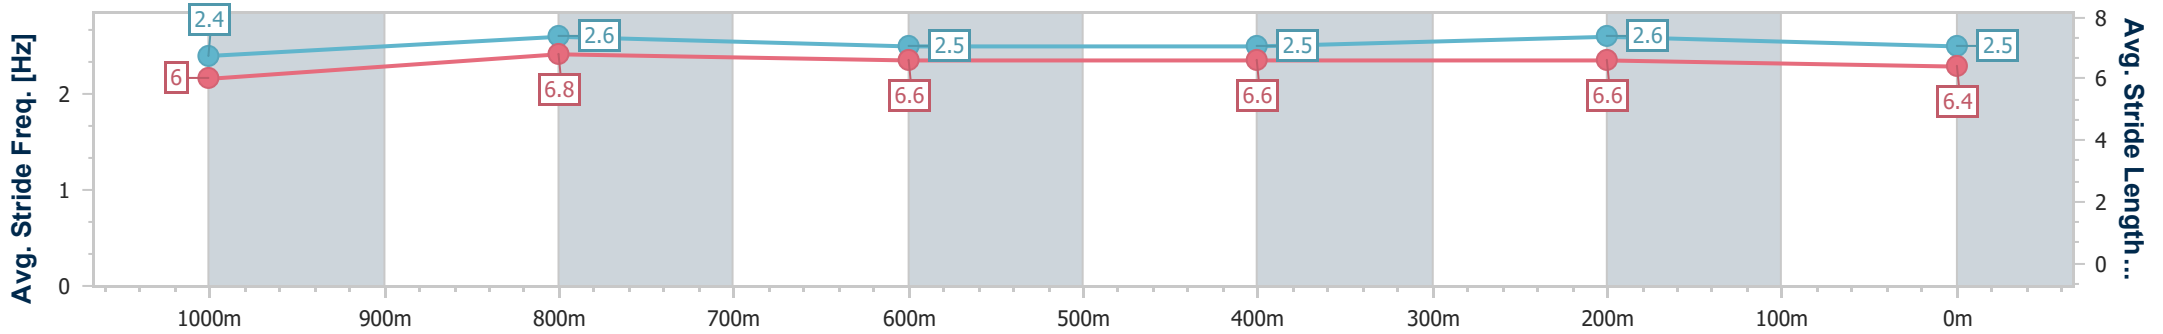

- [] Ranking at each section and finish
- .-.- No data available at this section
- NA No data available

Horse/Jockey Name	Spooky Spectre
Final Rank	7
Fastest Section Time (Section)	0:11.41 (1000m)
Top Speed [km/h] (Section)	65.1 (Overall)
Race State	Finished

Sunshine Coast QLD Professional
 Race 5: COASTLINE BMW i4 Maiden Handicap - 1200m
 26 December 2022 - 15:52
 Track Rating: Good 4, Weather: Fine, Rail Position: True

Section	Overall	1000m	800m	600m	400m	200m
Section Times	1:14.11 [7] (0:13.85)	1:00.26 [2] (0:11.41)	0:48.85 [1] (0:12.05)	0:36.80 [1] (0:12.18)	0:24.62 [1] (0:11.83)	0:12.79 [3] (0:12.79)
Average Speed [km/h]	52.0	63.4	59.9	59.3	60.8	56.3
Top Speed [km/h]	65.1	64.9	60.9	60.4	62.1	59.2
Avg. Dist. to Rail [m]	4.1	1.8	0.6	0.5	1.7	2.0
Avg. Stride Freq. [Hz]	2.4	2.6	2.5	2.5	2.6	2.5
Avg. Stride Length [m]	6.0	6.8	6.6	6.6	6.6	6.4