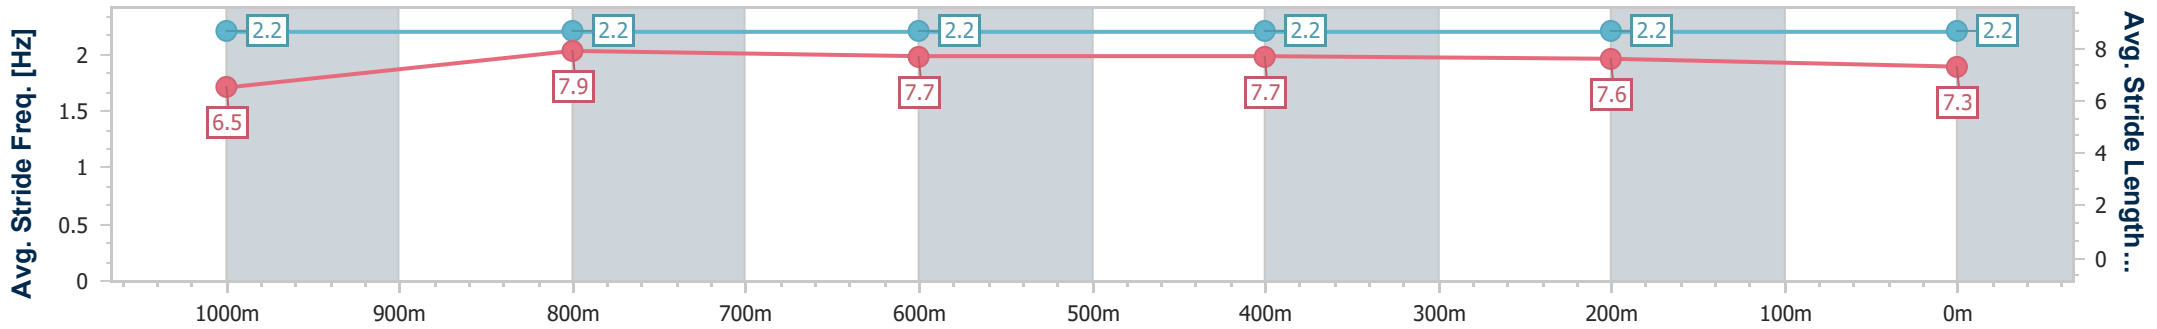

Horse/Jockey Name	Gossip Column
Final Rank	6
Fastest Section Time (Section)	0:11.54 (1000m)
Top Speed [km/h] (Section)	66.2 (Overall)
Race State	Finished

Sunshine Coast QLD Professional
Race 5: COASTLINE BMW i4 Maiden Handicap - 1200m
26 December 2022 - 15:52
Track Rating: Good 4, Weather: Fine, Rail Position: True

Section	Overall	1000m	800m	600m	400m	200m
Section Times	1:13.91 [6] (0:13.80)	1:00.11 [1] (0:11.54)	0:48.57 [2] (0:12.11)	0:36.46 [2] (0:12.07)	0:24.39 [2] (0:11.70)	0:12.69 [2] (0:12.69)
Average Speed [km/h]	52.2	62.9	60.3	60.4	61.5	56.7
Top Speed [km/h]	66.2	64.6	60.8	61.8	62.3	59.9
Avg. Dist. to Rail [m]	7.3	3.8	2.5	1.9	2.8	3.3
Avg. Stride Freq. [Hz]	2.2	2.2	2.2	2.2	2.2	2.2
Avg. Stride Length [m]	6.5	7.9	7.7	7.7	7.6	7.3

- [ ] Ranking at each section and finish
- -.-.- No data available at this section
- NA No data available