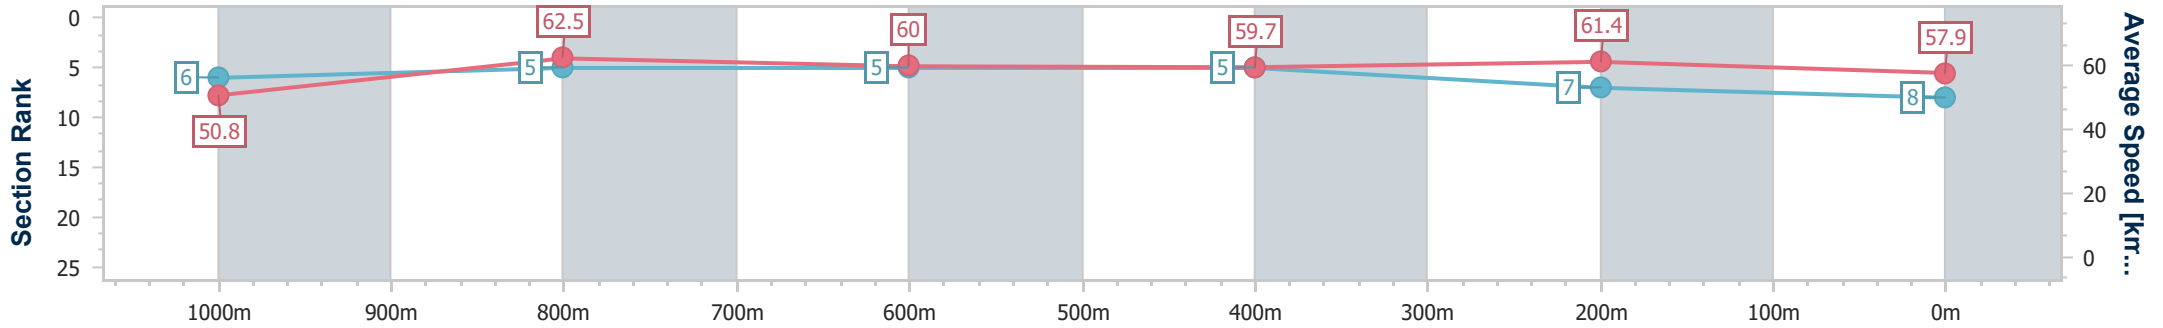

- [] Ranking at each section and finish
- .-.- No data available at this section
- NA No data available

Horse/Jockey Name	Not A Fat Boy
Final Rank	8
Fastest Section Time (Section)	0:11.55 (1000m)
Top Speed [km/h] (Section)	64.7 (1000m)
Race State	Finished

Sunshine Coast QLD Professional
 Race 5: COASTLINE BMW i4 Maiden Handicap - 1200m
 26 December 2022 - 15:52
 Track Rating: Good 4, Weather: Fine, Rail Position: True

Section	Overall	1000m	800m	600m	400m	200m
Section Times	1:14.11 [8] (0:14.19)	0:59.92 [6] (0:11.55)	0:48.37 [5] (0:12.06)	0:36.31 [5] (0:12.14)	0:24.17 [5] (0:11.72)	0:12.45 [7] (0:12.45)
Average Speed [km/h]	50.8	62.5	60.0	59.7	61.4	57.9
Top Speed [km/h]	64.2	64.7	60.7	60.6	63.3	60.8
Avg. Dist. to Rail [m]	5.7	2.2	1.0	0.9	4.3	6.0
Avg. Stride Freq. [Hz]	2.3	2.4	2.3	2.4	2.4	2.3
Avg. Stride Length [m]	6.1	7.2	7.2	7.0	7.0	6.9