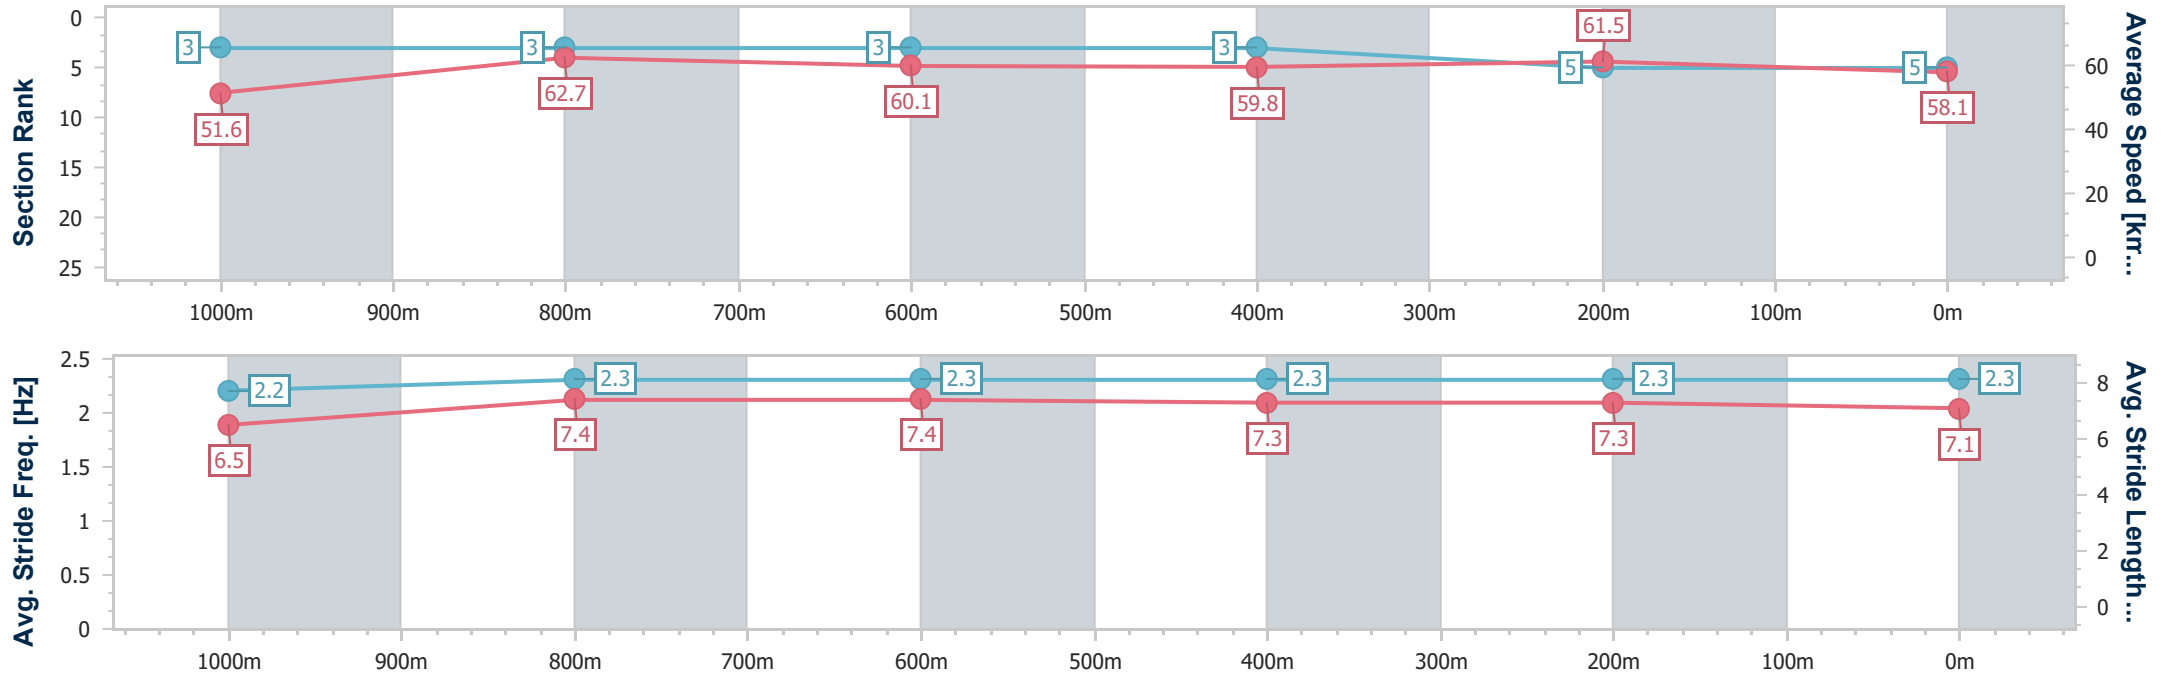

Horse/Jockey Name	Gallery Master
Final Rank	5
Fastest Section Time (Section)	0:11.54 (1000m)
Top Speed [km/h] (Section)	65.0 (Overall)
Race State	Finished

Sunshine Coast QLD Professional
Race 5: COASTLINE BMW i4 Maiden Handicap - 1200m
26 December 2022 - 15:52
Track Rating: Good 4, Weather: Fine, Rail Position: True

Section	Overall	1000m	800m	600m	400m	200m
Section Times	1:13.74 [5] (0:13.96)	0:59.78 [3] (0:11.54)	0:48.24 [3] (0:12.05)	0:36.19 [3] (0:12.09)	0:24.10 [3] (0:11.71)	0:12.39 [5] (0:12.39)
Average Speed [km/h]	51.6	62.7	60.1	59.8	61.5	58.1
Top Speed [km/h]	65.0	64.7	61.5	61.5	62.5	60.5
Avg. Dist. to Rail [m]	5.6	2.8	0.6	0.9	3.4	4.5
Avg. Stride Freq. [Hz]	2.2	2.3	2.3	2.3	2.3	2.3
Avg. Stride Length [m]	6.5	7.4	7.4	7.3	7.3	7.1

- [ ] Ranking at each section and finish
- -.-.- No data available at this section
- NA No data available