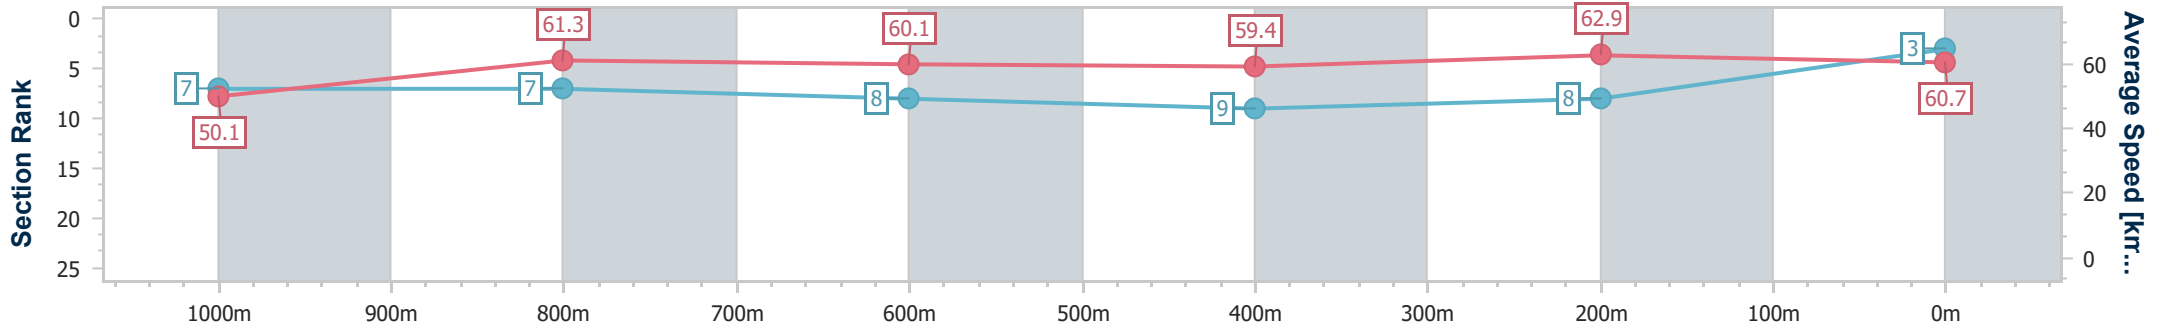

Horse/Jockey Name	Dwindling Spirit
Final Rank	3
Fastest Section Time (Section)	0:11.45 (400m)
Top Speed [km/h] (Section)	64.4 (400m)
Race State	Finished

Sunshine Coast QLD Professional
Race 5: COASTLINE BMW i4 Maiden Handicap - 1200m
26 December 2022 - 15:52
Track Rating: Good 4, Weather: Fine, Rail Position: True

Section	Overall	1000m	800m	600m	400m	200m
Section Times	1:13.65 [3] (0:14.37)	0:59.28 [7] (0:11.78)	0:47.50 [7] (0:12.06)	0:35.44 [8] (0:12.14)	0:23.30 [9] (0:11.45)	0:11.85 [8] (0:11.85)
Average Speed [km/h]	50.1	61.3	60.1	59.4	62.9	60.7
Top Speed [km/h]	62.4	62.8	62.0	62.2	64.4	63.8
Avg. Dist. to Rail [m]	10.3	2.2	0.8	0.6	0.9	2.5
Avg. Stride Freq. [Hz]	2.3	2.4	2.4	2.3	2.4	2.3
Avg. Stride Length [m]	6.0	7.1	7.0	7.0	7.3	7.3

- [ ] Ranking at each section and finish
- -.-.- No data available at this section
- NA No data available