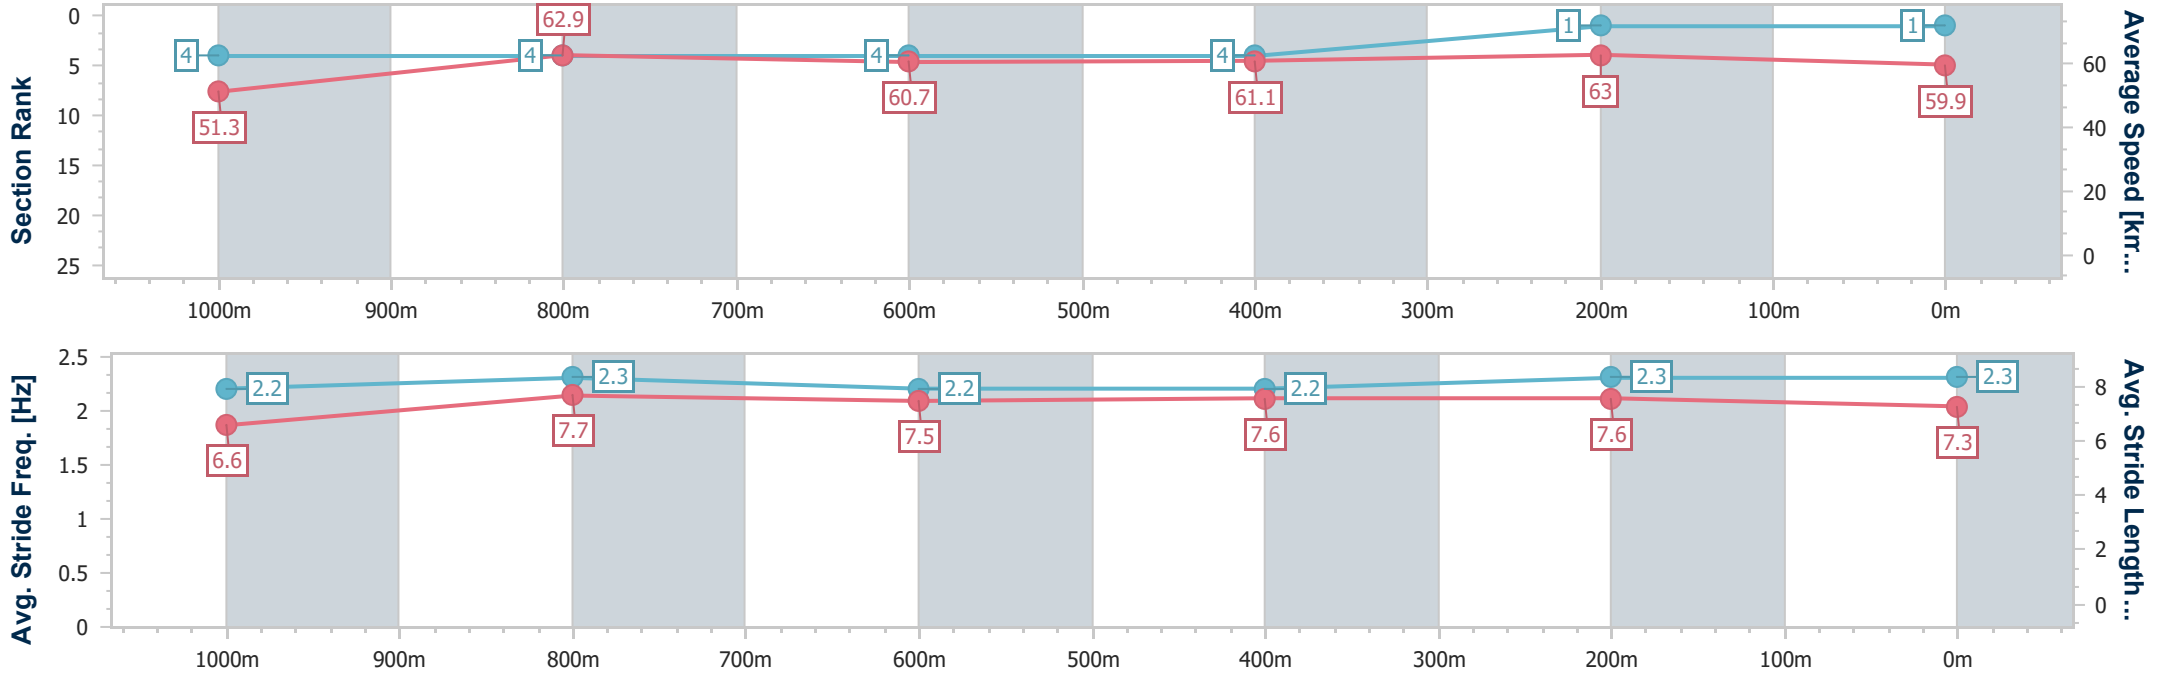

Horse/Jockey Name	Flying Zamboni
Final Rank	1
Fastest Section Time (Section)	0:11.42 (400m)
Top Speed [km/h] (Section)	65.4 (1000m)
Race State	Finished

Sunshine Coast QLD Professional
Race 5: COASTLINE BMW i4 Maiden Handicap - 1200m
26 December 2022 - 15:52
Track Rating: Good 4, Weather: Fine, Rail Position: True

Section	Overall	1000m	800m	600m	400m	200m
Section Times	1:13.26 [1] (0:14.04)	0:59.22 [4] (0:11.53)	0:47.69 [4] (0:12.15)	0:35.54 [4] (0:12.09)	0:23.45 [4] (0:11.42)	0:12.03 [1] (0:12.03)
Average Speed [km/h]	51.3	62.9	60.7	61.1	63.0	59.9
Top Speed [km/h]	64.1	65.4	62.2	62.7	63.5	62.0
Avg. Dist. to Rail [m]	9.2	3.9	4.2	4.4	4.6	5.7
Avg. Stride Freq. [Hz]	2.2	2.3	2.2	2.2	2.3	2.3
Avg. Stride Length [m]	6.6	7.7	7.5	7.6	7.6	7.3

- [ ] Ranking at each section and finish
- -.-.- No data available at this section
- NA No data available