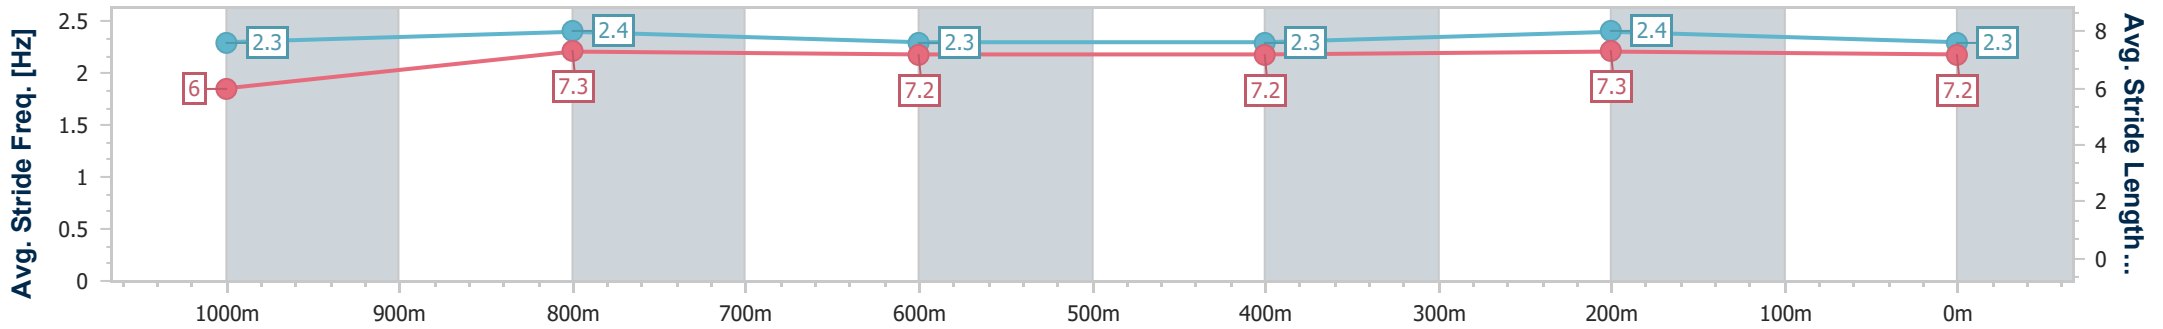

Horse/Jockey Name	Smooth Torque
Final Rank	4
Fastest Section Time (Section)	0:11.42 (400m)
Top Speed [km/h] (Section)	64.7 (1000m)
Race State	Finished

Sunshine Coast QLD Professional
Race 5: COASTLINE BMW i4 Maiden Handicap - 1200m
26 December 2022 - 15:52
Track Rating: Good 4, Weather: Fine, Rail Position: True

Section	Overall	1000m	800m	600m	400m	200m
Section Times	1:13.66 [4] (0:14.66)	0:59.00 [8] (0:11.57)	0:47.43 [8] (0:12.01)	0:35.42 [7] (0:11.99)	0:23.43 [7] (0:11.42)	0:12.01 [6] (0:12.01)
Average Speed [km/h]	49.3	62.6	60.9	60.5	63.1	60.0
Top Speed [km/h]	63.2	64.7	61.8	62.2	64.1	63.1
Avg. Dist. to Rail [m]	7.2	3.5	2.4	1.4	4.0	6.7
Avg. Stride Freq. [Hz]	2.3	2.4	2.3	2.3	2.4	2.3
Avg. Stride Length [m]	6.0	7.3	7.2	7.2	7.3	7.2

- [ ] Ranking at each section and finish
- -.-.- No data available at this section
- NA No data available