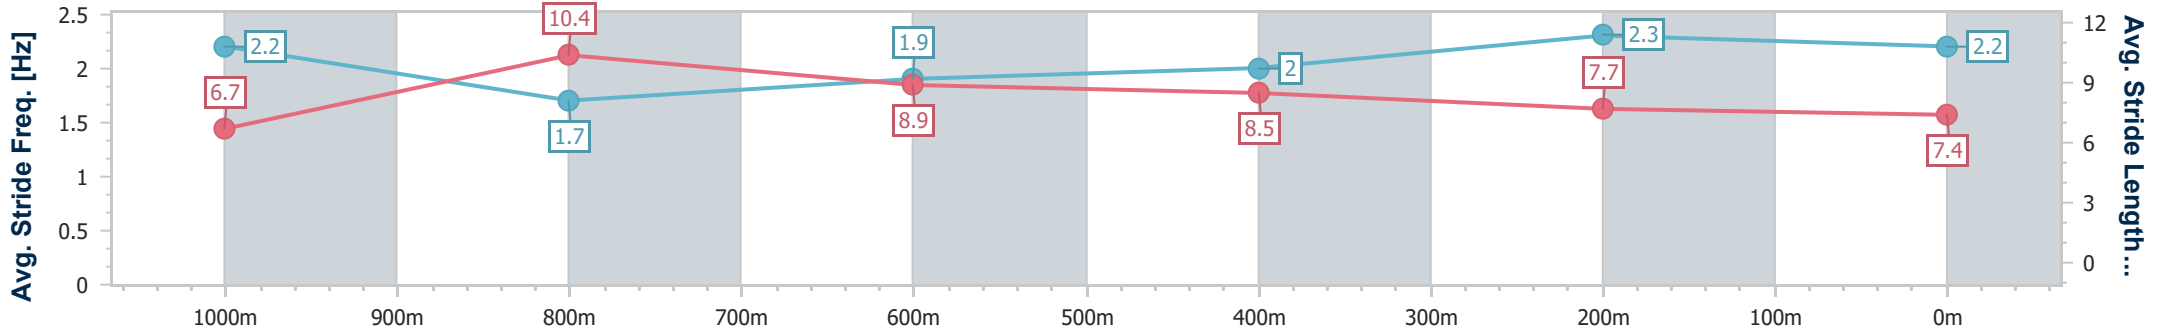

Horse/Jockey Name	Yankee Blossom
Final Rank	11
Fastest Section Time (Section)	0:11.21 (1000m)
Top Speed [km/h] (Section)	66.7 (1000m)
Race State	Finished

Doomben QLD Professional
Race 2: GIRLS DAY OUT 4 MARCH Fillies and Mares Maiden
Plate - 1200m
11 January 2023 - 13:33
Track Rating: Good 4, Weather: Fine, Rail Position: +6.5m Entire Course

BRISBANE
RACING CLUB

Section	Overall	1000m	800m	600m	400m	200m								
Section Times	1:12.08 [11] (0:13.95)	0:58.13 [3] (0:11.21)	0:46.92 [3] (0:11.71)	0:35.21 [3] (0:11.68)	0:23.53 [5] (0:11.35)	0:12.18 [8] (0:12.18)								
Average Speed [km/h]	51.7	64.4	61.8	61.6	63.6	59.1								
Top Speed [km/h]	66.6	66.7	62.6	62.9	65.3	63.1								
Avg. Dist. to Rail [m]	5.9	1.1	0.7	0.2	1.7	4.0								
Avg. Stride Freq. [Hz]	2.2	1.7	1.9	2.0	2.3	2.2								
Avg. Stride Length [m]	6.7	10.4	8.9	8.5	7.7	7.4								

- [ ] Ranking at each section and finish
- -.-.- No data available at this section
- NA No data available