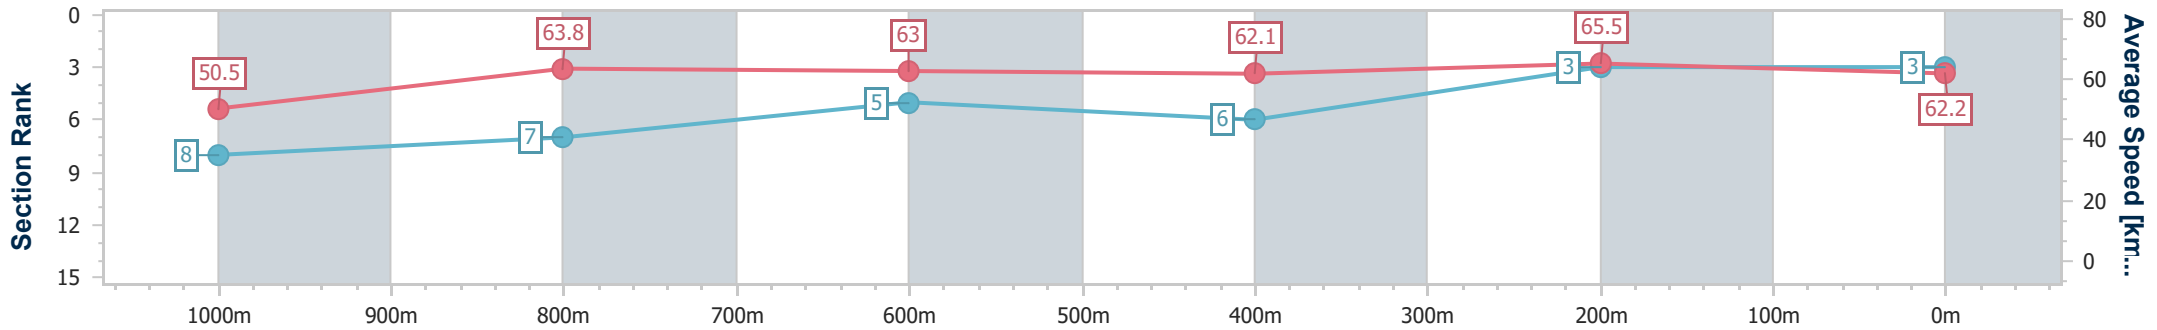

Horse/Jockey Name	Habeebati
Final Rank	3
Fastest Section Time (Section)	0:10.99 (400m)
Top Speed [km/h] (Section)	68.5 (400m)
Race State	Finished

Doomben QLD Professional
Race 2: GIRLS DAY OUT 4 MARCH Fillies and Mares Maiden
Plate - 1200m
11 January 2023 - 13:33
Track Rating: Good 4, Weather: Fine, Rail Position: +6.5m Entire Course

BRISBANE
RACING CLUB

Section	Overall	1000m	800m	600m	400m	200m
Section Times	1:11.13 [3] (0:14.25)	0:56.88 [8] (0:11.28)	0:45.60 [7] (0:11.42)	0:34.18 [5] (0:11.61)	0:22.57 [6] (0:10.99)	0:11.58 [3] (0:11.58)
Average Speed [km/h]	50.5	63.8	63.0	62.1	65.5	62.2
Top Speed [km/h]	65.4	65.4	64.3	63.2	68.5	65.5
Avg. Dist. to Rail [m]	0.4	0.3	0.3	0.3	0.4	2.6
Avg. Stride Freq. [Hz]	2.3	2.4	2.4	2.4	2.5	2.4
Avg. Stride Length [m]	6.2	7.4	7.3	7.2	7.3	7.2

- [ ] Ranking at each section and finish
- -.-.- No data available at this section
- NA No data available