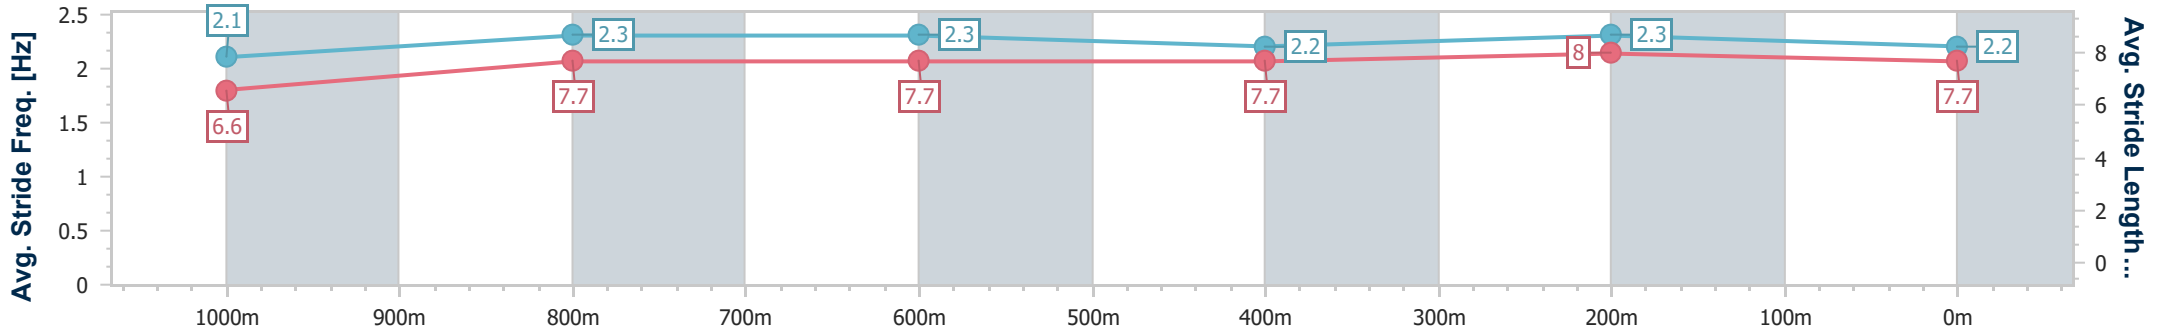

Horse/Jockey Name	Supreme Play
Final Rank	10
Fastest Section Time (Section)	0:11.18 (400m)
Top Speed [km/h] (Section)	65.7 (400m)
Race State	Finished

Doomben QLD Professional
Race 2: GIRLS DAY OUT 4 MARCH Fillies and Mares Maiden
Plate - 1200m
11 January 2023 - 13:33
Track Rating: Good 4, Weather: Fine, Rail Position: +6.5m Entire Course

BRISBANE
RACING CLUB

Section	Overall	1000m	800m	600m	400m	200m								
Section Times	1:11.88 [10] (0:14.46)	0:57.42 [11] (0:11.36)	0:46.06 [10] (0:11.49)	0:34.57 [9] (0:11.66)	0:22.91 [10] (0:11.18)	0:11.73 [11] (0:11.73)								
Average Speed [km/h]	49.8	63.4	63.2	62.6	64.7	61.4								
Top Speed [km/h]	63.1	64.5	64.4	64.1	65.7	63.8								
Avg. Dist. to Rail [m]	1.2	0.4	1.7	2.6	2.1	0.5								
Avg. Stride Freq. [Hz]	2.1	2.3	2.3	2.2	2.3	2.2								
Avg. Stride Length [m]	6.6	7.7	7.7	7.7	8.0	7.7								

- [ ] Ranking at each section and finish
- -.-.- No data available at this section
- NA No data available