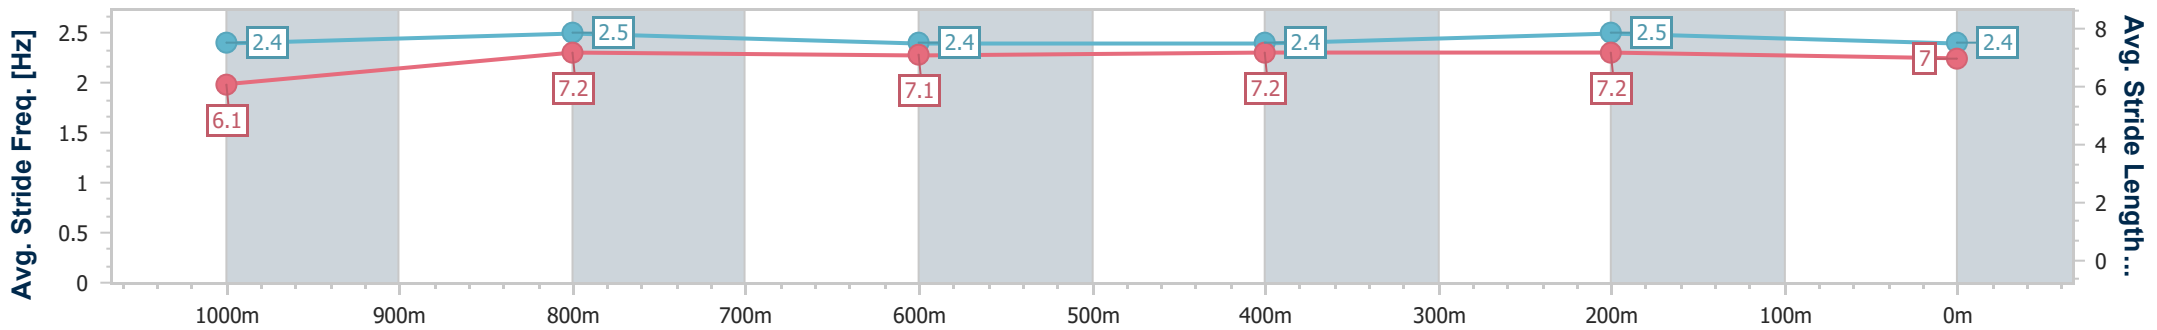

Horse/Jockey Name	Gris Amour
Final Rank	9
Fastest Section Time (Section)	0:11.10 (1000m)
Top Speed [km/h] (Section)	66.9 (1000m)
Race State	Finished

Doomben QLD Professional
Race 2: GIRLS DAY OUT 4 MARCH Fillies and Mares Maiden
Plate - 1200m
11 January 2023 - 13:33
Track Rating: Good 4, Weather: Fine, Rail Position: +6.5m Entire Course

BRISBANE
RACING CLUB

Section	Overall	1000m	800m	600m	400m	200m
Section Times	1:11.88 [9] (0:13.78)	0:58.10 [1] (0:11.10)	0:47.00 [2] (0:11.70)	0:35.30 [2] (0:11.73)	0:23.57 [2] (0:11.34)	0:12.23 [5] (0:12.23)
Average Speed [km/h]	52.3	64.4	61.4	61.5	63.5	58.9
Top Speed [km/h]	66.7	66.9	63.1	62.7	65.5	62.0
Avg. Dist. to Rail [m]	6.4	1.9	0.6	0.2	0.5	0.8
Avg. Stride Freq. [Hz]	2.4	2.5	2.4	2.4	2.5	2.4
Avg. Stride Length [m]	6.1	7.2	7.1	7.2	7.2	7.0

- [ ] Ranking at each section and finish
- -.-.- No data available at this section
- NA No data available