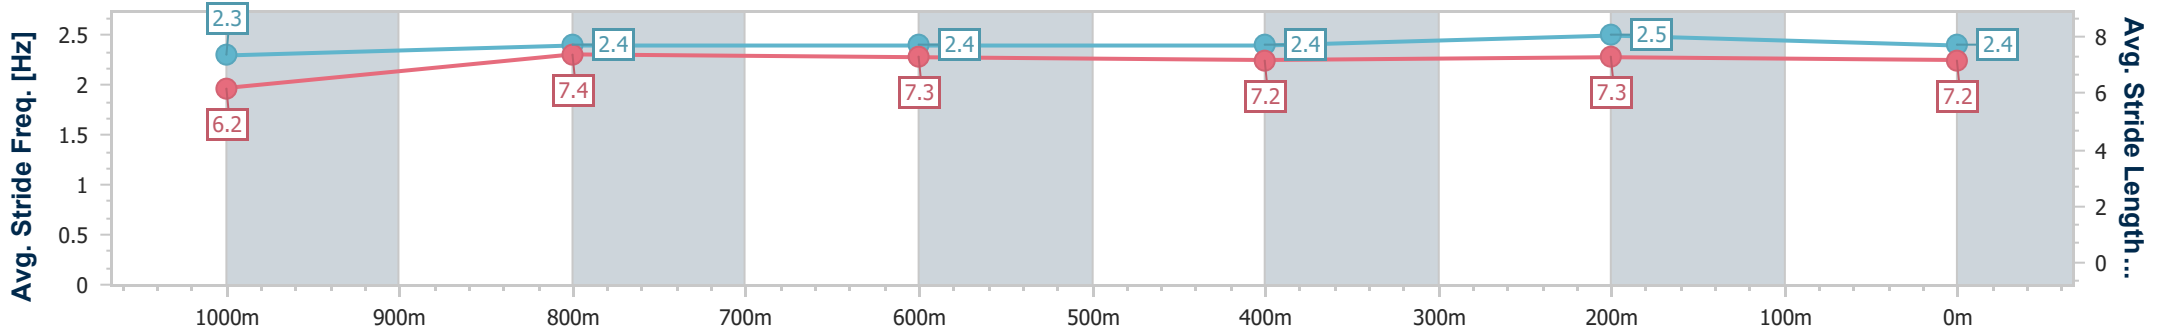

Horse/Jockey Name	Habeebati
Final Rank	3
Fastest Section Time (Section)	0:10.99 (400m)
Top Speed [km/h] (Section)	68.5 (400m)
Race State	Finished

Doomben QLD Professional
Race 2: GIRLS DAY OUT 4 MARCH Fillies and Mares Maiden
Plate - 1200m
11 January 2023 - 13:33
Track Rating: Good 4, Weather: Fine, Rail Position: +6.5m Entire Course

BRISBANE
RACING CLUB

Section	Overall	1000m	800m	600m	400m	200m
Section Times	1:11.13 [3] (0:14.25)	0:56.88 [8] (0:11.28)	0:45.60 [7] (0:11.42)	0:34.18 [5] (0:11.61)	0:22.57 [6] (0:10.99)	0:11.58 [3] (0:11.58)
Average Speed [km/h]	50.5	63.8	63.0	62.1	65.5	62.2
Top Speed [km/h]	65.4	65.4	64.3	63.2	68.5	65.5
Avg. Dist. to Rail [m]	0.4	0.3	0.3	0.3	0.4	2.6
Avg. Stride Freq. [Hz]	2.3	2.4	2.4	2.4	2.5	2.4
Avg. Stride Length [m]	6.2	7.4	7.3	7.2	7.3	7.2

- [ ] Ranking at each section and finish
- -.-.- No data available at this section
- NA No data available