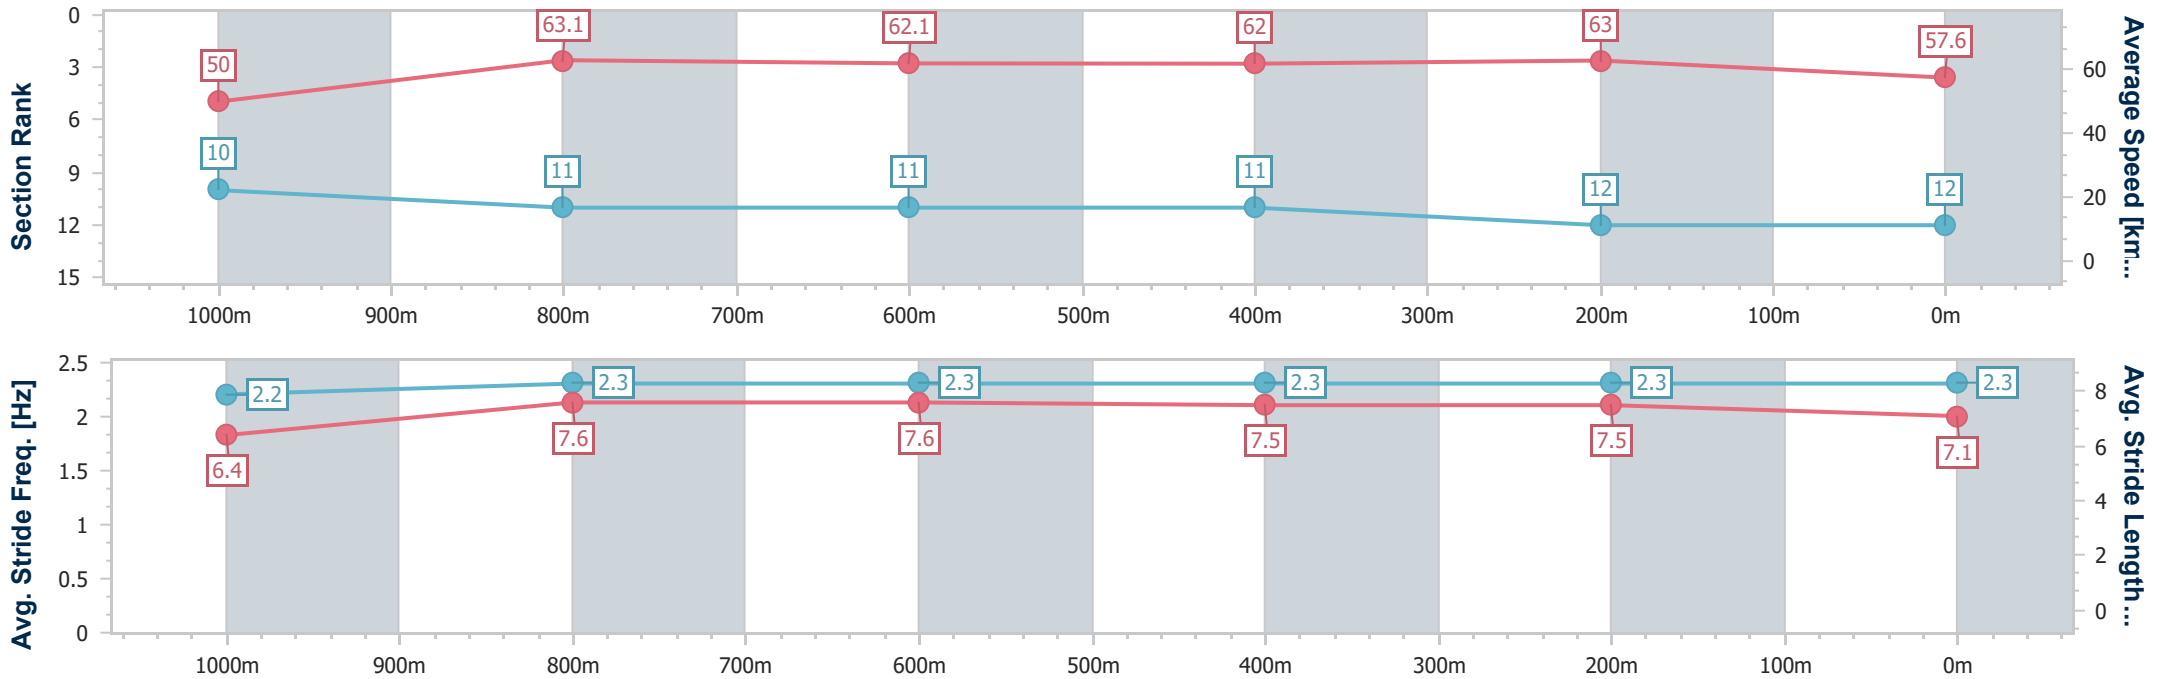

Horse/Jockey Name	Zumaia
Final Rank	12
Fastest Section Time (Section)	0:11.43 (1000m)
Top Speed [km/h] (Section)	65.2 (800m)
Race State	Finished

Doomben QLD Professional
Race 2: GIRLS DAY OUT 4 MARCH Fillies and Mares Maiden
Plate - 1200m
11 January 2023 - 13:33
Track Rating: Good 4, Weather: Fine, Rail Position: +6.5m Entire Course

BRISBANE
RACING CLUB

Section	Overall	1000m	800m	600m	400m	200m								
Section Times	1:13.23 [12] (0:14.43)	0:58.80 [10] (0:11.43)	0:47.37 [11] (0:11.69)	0:35.68 [11] (0:11.70)	0:23.98 [11] (0:11.48)	0:12.50 [12]								
Average Speed [km/h]	50.0	63.1	62.1	62.0	63.0	57.6								
Top Speed [km/h]	62.9	64.4	65.2	63.3	63.5	61.7								
Avg. Dist. to Rail [m]	3.0	0.9	1.5	1.4	1.2	3.6								
Avg. Stride Freq. [Hz]	2.2	2.3	2.3	2.3	2.3	2.3								
Avg. Stride Length [m]	6.4	7.6	7.6	7.5	7.5	7.1								

- [ ] Ranking at each section and finish
- -.-.- No data available at this section
- NA No data available