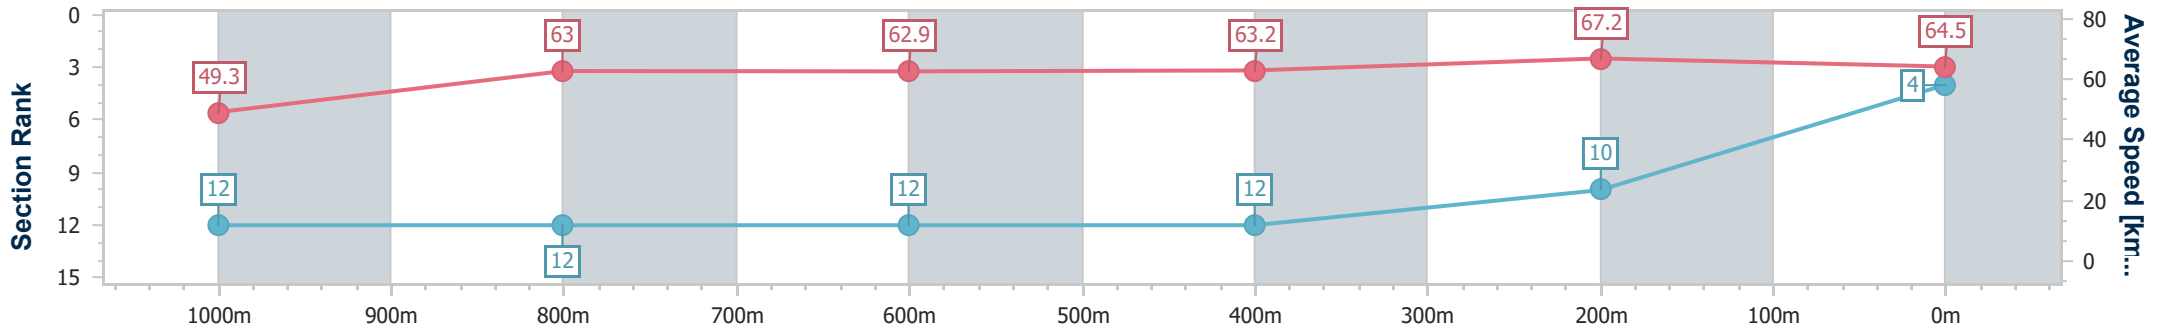

Horse/Jockey Name	Boomsita
Final Rank	4
Fastest Section Time (Section)	0:10.75 (400m)
Top Speed [km/h] (Section)	68.5 (400m)
Race State	Finished

Doomben QLD Professional
Race 2: GIRLS DAY OUT 4 MARCH Fillies and Mares Maiden
Plate - 1200m
11 January 2023 - 13:33
Track Rating: Good 4, Weather: Fine, Rail Position: +6.5m Entire Course

BRISBANE
RACING CLUB

Section	Overall	1000m	800m	600m	400m	200m								
Section Times	1:11.15 [4] (0:14.62)	0:56.53 [12] (0:11.50)	0:45.03 [12] (0:11.65)	0:33.38 [12] (0:11.48)	0:21.90 [12] (0:10.75)	0:11.15 [10] (0:11.15)								
Average Speed [km/h]	49.3	63.0	62.9	63.2	67.2	64.5								
Top Speed [km/h]	62.9	65.4	64.3	64.4	68.5	67.7								
Avg. Dist. to Rail [m]	4.6	1.4	3.4	1.8	2.9	6.7								
Avg. Stride Freq. [Hz]	2.4	2.4	2.4	2.4	2.5	2.4								
Avg. Stride Length [m]	5.8	7.3	7.3	7.4	7.5	7.4								

- [ ] Ranking at each section and finish
- -.-.- No data available at this section
- NA No data available