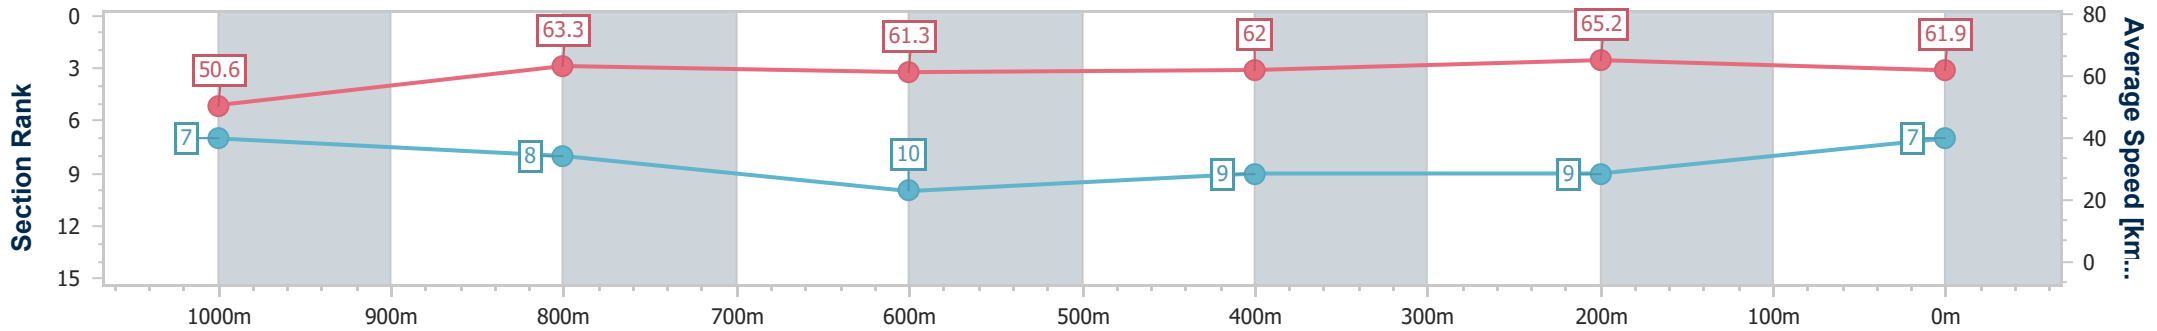

Horse/Jockey Name	Compass Rose
Final Rank	7
Fastest Section Time (Section)	0:11.04 (400m)
Top Speed [km/h] (Section)	66.7 (400m)
Race State	Finished

Doomben QLD Professional
Race 2: GIRLS DAY OUT 4 MARCH Fillies and Mares Maiden
Plate - 1200m
11 January 2023 - 13:33
Track Rating: Good 4, Weather: Fine, Rail Position: +6.5m Entire Course

BRISBANE
RACING CLUB

Section	Overall	1000m	800m	600m	400m	200m								
Section Times	1:11.62 [7] (0:14.22)	0:57.40 [7] (0:11.38)	0:46.02 [8] (0:11.73)	0:34.29 [10] (0:11.62)	0:22.67 [9] (0:11.04)	0:11.63 [9] (0:11.63)								
Average Speed [km/h]	50.6	63.3	61.3	62.0	65.2	61.9								
Top Speed [km/h]	63.5	65.0	63.6	64.3	66.7	64.0								
Avg. Dist. to Rail [m]	1.6	0.3	0.1	0.3	1.5	5.8								
Avg. Stride Freq. [Hz]	2.2	2.3	2.2	2.2	2.3	2.3								
Avg. Stride Length [m]	6.3	7.7	7.7	7.7	7.8	7.5								

- [ ] Ranking at each section and finish
- -.-.- No data available at this section
- NA No data available