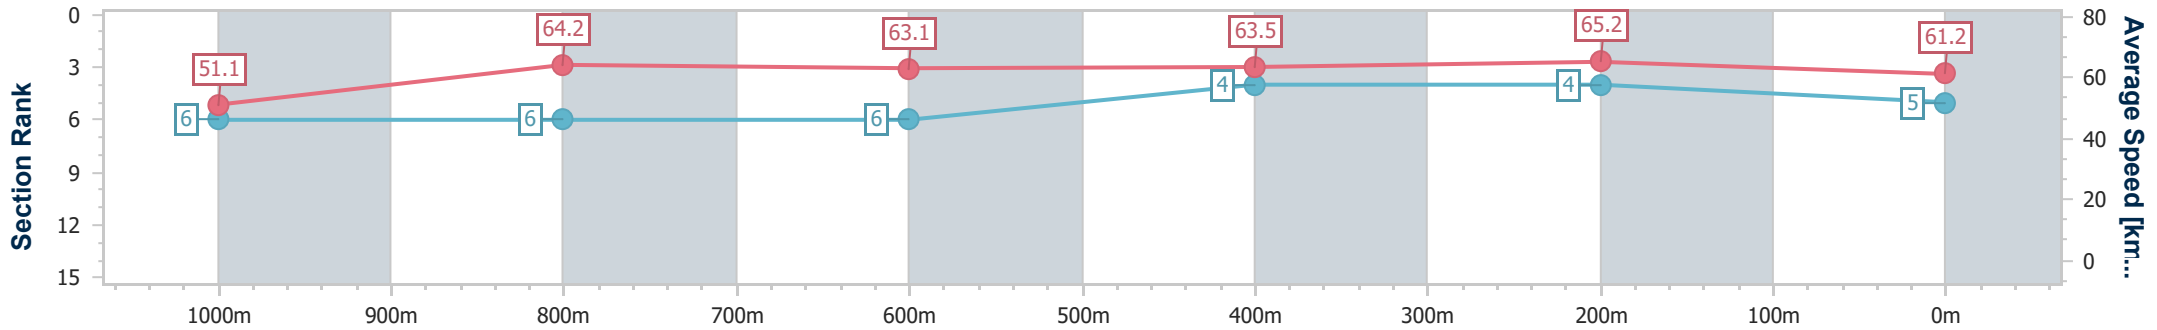

Horse/Jockey Name	Alabama Gold
Final Rank	5
Fastest Section Time (Section)	0:11.09 (400m)
Top Speed [km/h] (Section)	67.8 (400m)
Race State	Finished

Doomben QLD Professional
Race 2: GIRLS DAY OUT 4 MARCH Fillies and Mares Maiden
Plate - 1200m
11 January 2023 - 13:33
Track Rating: Good 4, Weather: Fine, Rail Position: +6.5m Entire Course

BRISBANE
RACING CLUB

Section	Overall	1000m	800m	600m	400m	200m
Section Times	1:11.34 [5] (0:14.09)	0:57.25 [6] (0:11.29)	0:45.96 [6] (0:11.58)	0:34.38 [6] (0:11.51)	0:22.87 [4] (0:11.09)	0:11.78 [4] (0:11.78)
Average Speed [km/h]	51.1	64.2	63.1	63.5	65.2	61.2
Top Speed [km/h]	66.2	66.0	64.6	65.5	67.8	63.9
Avg. Dist. to Rail [m]	4.3	2.5	3.0	2.8	2.7	4.1
Avg. Stride Freq. [Hz]	2.2	2.4	2.3	2.3	2.4	2.3
Avg. Stride Length [m]	6.4	7.6	7.5	7.5	7.5	7.3

- [ ] Ranking at each section and finish
- -.-.- No data available at this section
- NA No data available