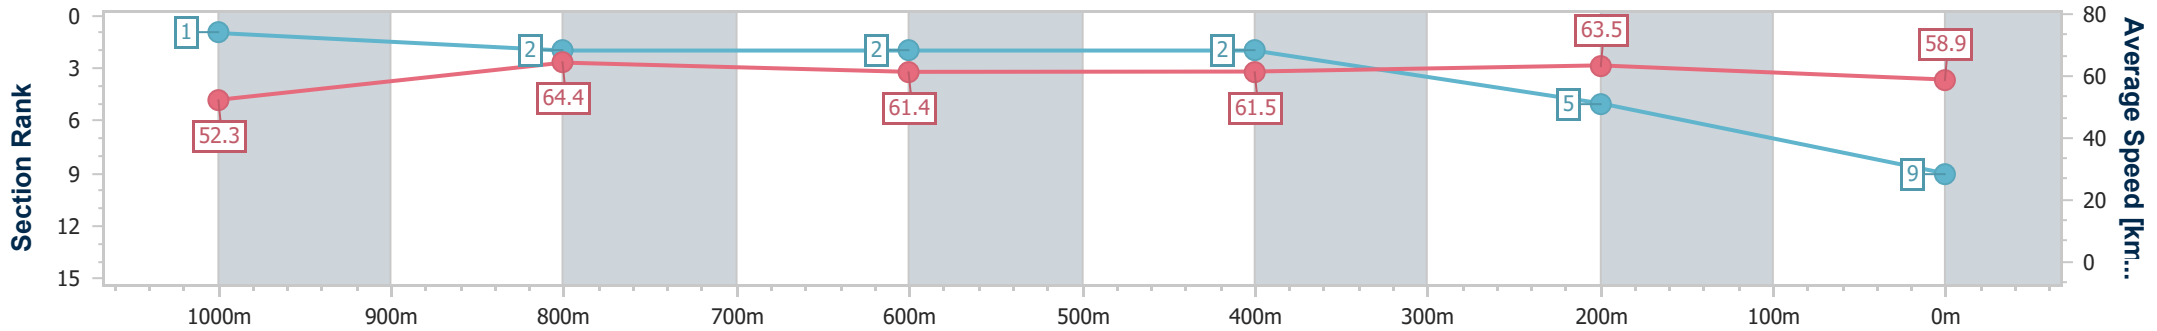

Horse/Jockey Name	Gris Amour
Final Rank	9
Fastest Section Time (Section)	0:11.10 (1000m)
Top Speed [km/h] (Section)	66.9 (1000m)
Race State	Finished

Doomben QLD Professional
Race 2: GIRLS DAY OUT 4 MARCH Fillies and Mares Maiden
Plate - 1200m
11 January 2023 - 13:33
Track Rating: Good 4, Weather: Fine, Rail Position: +6.5m Entire Course

BRISBANE
RACING CLUB

Section	Overall	1000m	800m	600m	400m	200m
Section Times	1:11.88 [9] (0:13.78)	0:58.10 [1] (0:11.10)	0:47.00 [2] (0:11.70)	0:35.30 [2] (0:11.73)	0:23.57 [2] (0:11.34)	0:12.23 [5] (0:12.23)
Average Speed [km/h]	52.3	64.4	61.4	61.5	63.5	58.9
Top Speed [km/h]	66.7	66.9	63.1	62.7	65.5	62.0
Avg. Dist. to Rail [m]	6.4	1.9	0.6	0.2	0.5	0.8
Avg. Stride Freq. [Hz]	2.4	2.5	2.4	2.4	2.5	2.4
Avg. Stride Length [m]	6.1	7.2	7.1	7.2	7.2	7.0

- [ ] Ranking at each section and finish
- -.-.- No data available at this section
- NA No data available