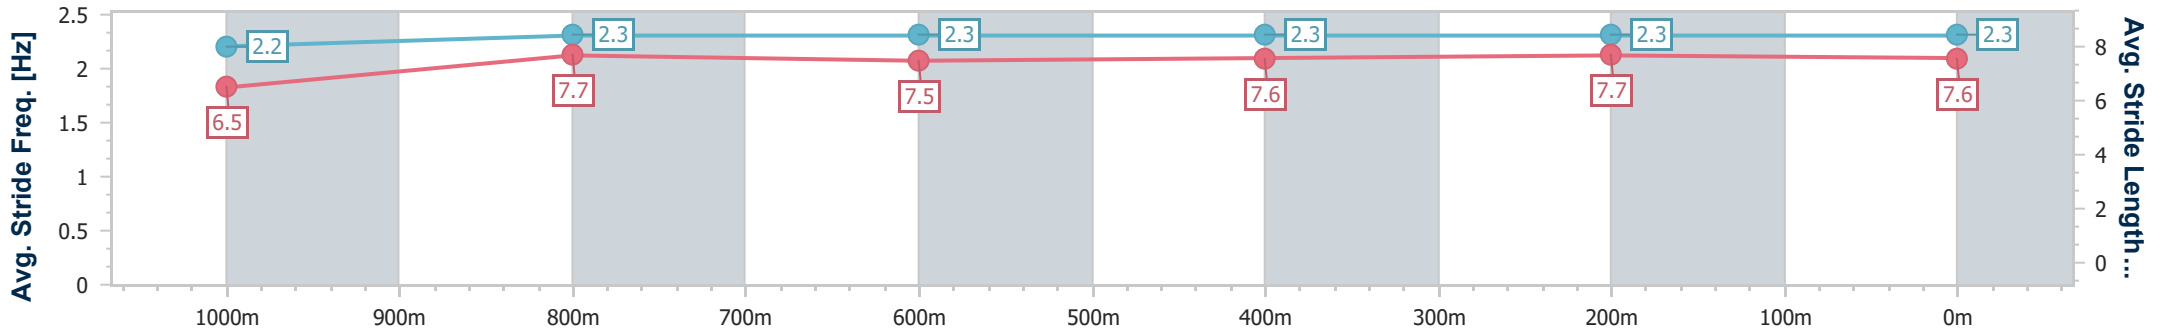

Horse/Jockey Name	Bliss
Final Rank	6
Fastest Section Time (Section)	0:11.02 (400m)
Top Speed [km/h] (Section)	66.6 (400m)
Race State	Finished

Doomben QLD Professional
Race 2: GIRLS DAY OUT 4 MARCH Fillies and Mares Maiden
Plate - 1200m
11 January 2023 - 13:33
Track Rating: Good 4, Weather: Fine, Rail Position: +6.5m Entire Course

BRISBANE
RACING CLUB

Section	Overall	1000m	800m	600m	400m	200m
Section Times	1:11.35 [6] (0:14.29)	0:57.06 [9] (0:11.35)	0:45.71 [9] (0:11.59)	0:34.12 [8] (0:11.53)	0:22.59 [8] (0:11.02)	0:11.57 [7] (0:11.57)
Average Speed [km/h]	50.4	63.6	62.9	63.2	65.5	62.3
Top Speed [km/h]	62.3	66.2	64.6	64.6	66.6	64.8
Avg. Dist. to Rail [m]	5.1	1.4	2.4	2.3	1.8	2.8
Avg. Stride Freq. [Hz]	2.2	2.3	2.3	2.3	2.3	2.3
Avg. Stride Length [m]	6.5	7.7	7.5	7.6	7.7	7.6

- [ ] Ranking at each section and finish
- -.-.-.- No data available at this section
- NA No data available