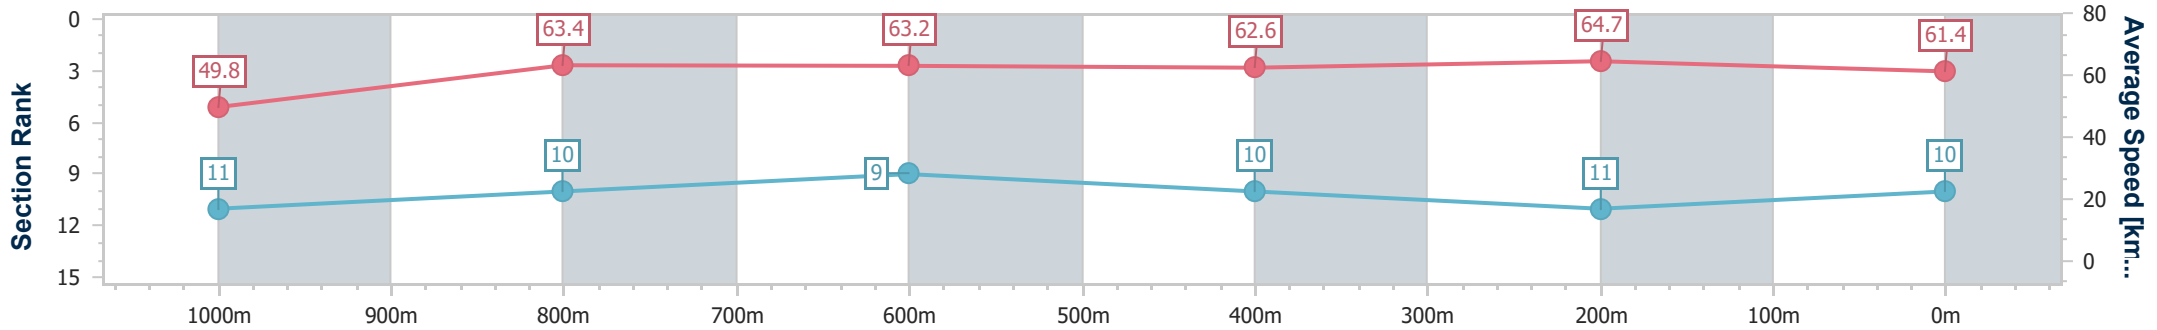

Horse/Jockey Name	Supreme Play
Final Rank	10
Fastest Section Time (Section)	0:11.18 (400m)
Top Speed [km/h] (Section)	65.7 (400m)
Race State	Finished

Doomben QLD Professional
Race 2: GIRLS DAY OUT 4 MARCH Fillies and Mares Maiden
Plate - 1200m
11 January 2023 - 13:33
Track Rating: Good 4, Weather: Fine, Rail Position: +6.5m Entire Course

BRISBANE
RACING CLUB

Section	Overall	1000m	800m	600m	400m	200m								
Section Times	1:11.88 [10] (0:14.46)	0:57.42 [11] (0:11.36)	0:46.06 [10] (0:11.49)	0:34.57 [9] (0:11.66)	0:22.91 [10] (0:11.18)	0:11.73 [11] (0:11.73)								
Average Speed [km/h]	49.8	63.4	63.2	62.6	64.7	61.4								
Top Speed [km/h]	63.1	64.5	64.4	64.1	65.7	63.8								
Avg. Dist. to Rail [m]	1.2	0.4	1.7	2.6	2.1	0.5								
Avg. Stride Freq. [Hz]	2.1	2.3	2.3	2.2	2.3	2.2								
Avg. Stride Length [m]	6.6	7.7	7.7	7.7	8.0	7.7								

- [ ] Ranking at each section and finish
- -.-.- No data available at this section
- NA No data available