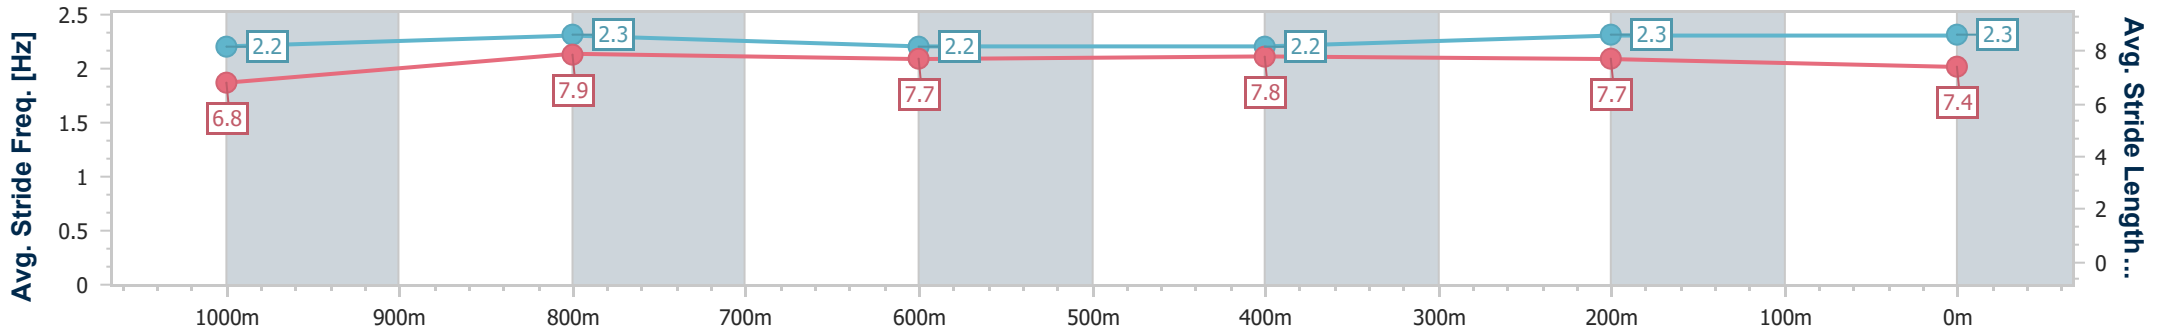

Horse/Jockey Name	Capital Eyes
Final Rank	2
Fastest Section Time (Section)	0:10.94 (1000m)
Top Speed [km/h] (Section)	69.5 (1000m)
Race State	Finished

Doomben QLD Professional
Race 2: GIRLS DAY OUT 4 MARCH Fillies and Mares Maiden
Plate - 1200m
11 January 2023 - 13:33
Track Rating: Good 4, Weather: Fine, Rail Position: +6.5m Entire Course

BRISBANE
RACING CLUB

Section	Overall	1000m	800m	600m	400m	200m
Section Times	1:11.10 [2] (0:13.87)	0:57.23 [2] (0:10.94)	0:46.29 [1] (0:11.57)	0:34.72 [1] (0:11.65)	0:23.07 [1] (0:11.23)	0:11.84 [1] (0:11.84)
Average Speed [km/h]	52.0	65.8	61.8	61.3	63.9	60.8
Top Speed [km/h]	69.4	69.5	62.9	62.5	65.3	63.6
Avg. Dist. to Rail [m]	9.8	1.0	1.0	1.4	1.6	1.2
Avg. Stride Freq. [Hz]	2.2	2.3	2.2	2.2	2.3	2.3
Avg. Stride Length [m]	6.8	7.9	7.7	7.8	7.7	7.4

- [ ] Ranking at each section and finish
- -.-.- No data available at this section
- NA No data available