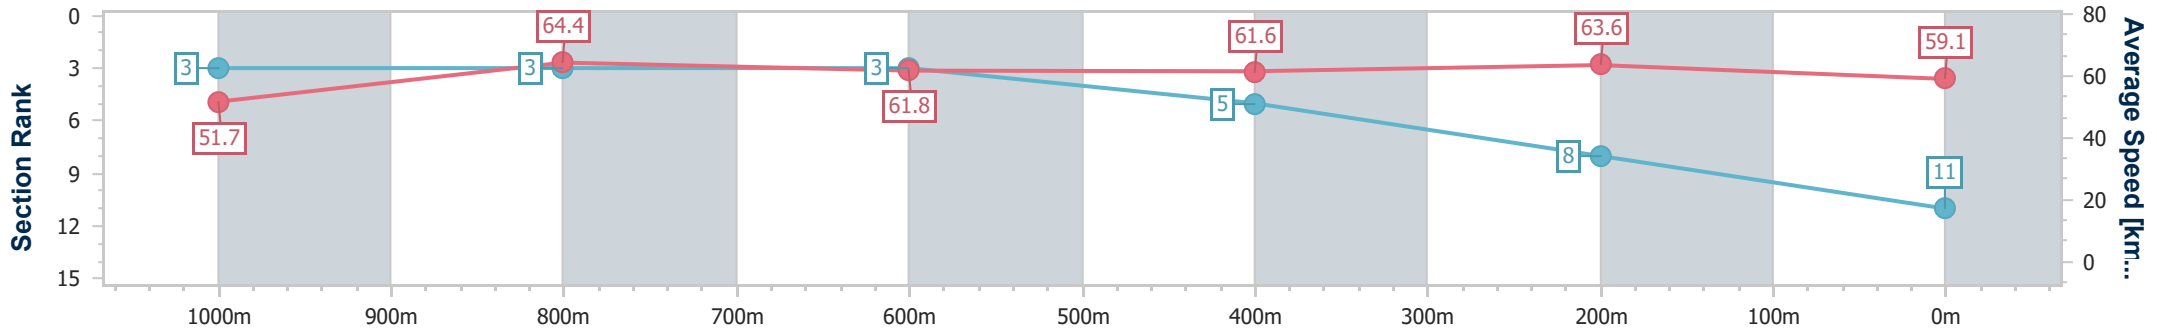

Horse/Jockey Name	Yankee Blossom
Final Rank	11
Fastest Section Time (Section)	0:11.21 (1000m)
Top Speed [km/h] (Section)	66.7 (1000m)
Race State	Finished

Doomben QLD Professional
Race 2: GIRLS DAY OUT 4 MARCH Fillies and Mares Maiden
Plate - 1200m
11 January 2023 - 13:33
Track Rating: Good 4, Weather: Fine, Rail Position: +6.5m Entire Course

BRISBANE
RACING CLUB

Section	Overall	1000m	800m	600m	400m	200m								
Section Times	1:12.08 [11] (0:13.95)	0:58.13 [3] (0:11.21)	0:46.92 [3] (0:11.71)	0:35.21 [3] (0:11.68)	0:23.53 [5] (0:11.35)	0:12.18 [8] (0:12.18)								
Average Speed [km/h]	51.7	64.4	61.8	61.6	63.6	59.1								
Top Speed [km/h]	66.6	66.7	62.6	62.9	65.3	63.1								
Avg. Dist. to Rail [m]	5.9	1.1	0.7	0.2	1.7	4.0								
Avg. Stride Freq. [Hz]	2.2	1.7	1.9	2.0	2.3	2.2								
Avg. Stride Length [m]	6.7	10.4	8.9	8.5	7.7	7.4								

- [ ] Ranking at each section and finish
- -.-.- No data available at this section
- NA No data available