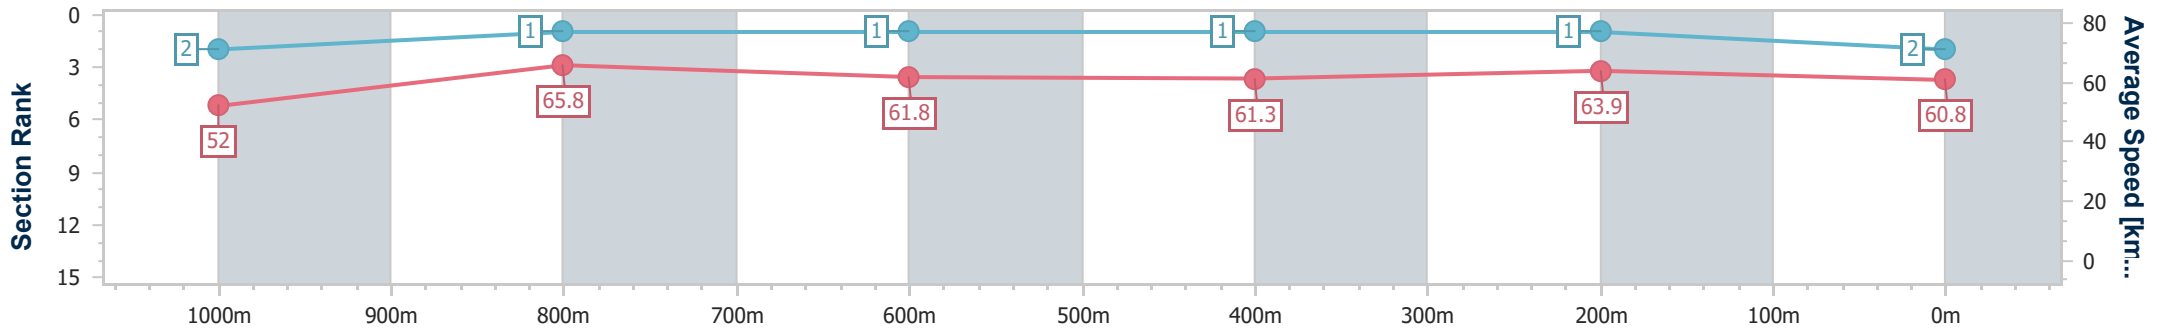

Horse/Jockey Name	Capital Eyes
Final Rank	2
Fastest Section Time (Section)	0:10.94 (1000m)
Top Speed [km/h] (Section)	69.5 (1000m)
Race State	Finished

Doomben QLD Professional
Race 2: GIRLS DAY OUT 4 MARCH Fillies and Mares Maiden
Plate - 1200m
11 January 2023 - 13:33
Track Rating: Good 4, Weather: Fine, Rail Position: +6.5m Entire Course

BRISBANE
RACING CLUB

Section	Overall	1000m	800m	600m	400m	200m
Section Times	1:11.10 [2] (0:13.87)	0:57.23 [2] (0:10.94)	0:46.29 [1] (0:11.57)	0:34.72 [1] (0:11.65)	0:23.07 [1] (0:11.23)	0:11.84 [1] (0:11.84)
Average Speed [km/h]	52.0	65.8	61.8	61.3	63.9	60.8
Top Speed [km/h]	69.4	69.5	62.9	62.5	65.3	63.6
Avg. Dist. to Rail [m]	9.8	1.0	1.0	1.4	1.6	1.2
Avg. Stride Freq. [Hz]	2.2	2.3	2.2	2.2	2.3	2.3
Avg. Stride Length [m]	6.8	7.9	7.7	7.8	7.7	7.4

- [ ] Ranking at each section and finish
- -.-.- No data available at this section
- NA No data available