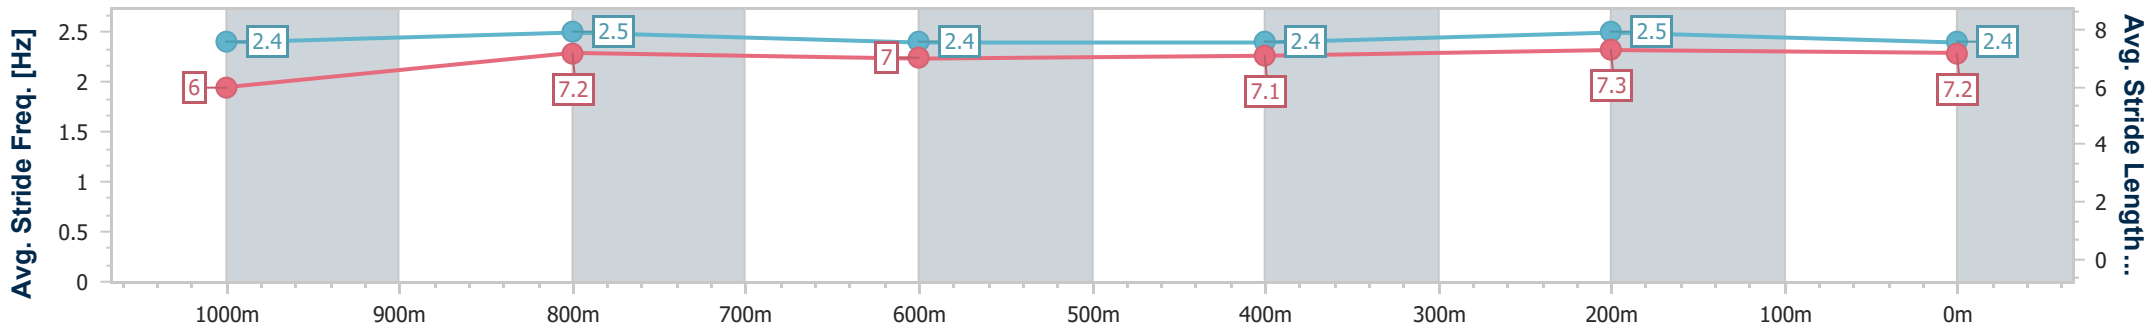

BRISBANE
RACING CLUB

Section	Overall	1000m	800m	600m	400m	200m								
Section Times	1:10.93 [1] (0:14.03)	0:56.90 [5] (0:11.32)	0:45.58 [5] (0:11.54)	0:34.04 [4] (0:11.50)	0:22.54 [3] (0:10.96)	0:11.58 [2] (0:11.58)								
Average Speed [km/h]	51.3	63.5	62.0	61.9	65.3	62.3								
Top Speed [km/h]	64.4	64.9	65.5	65.1	67.3	64.8								
Avg. Dist. to Rail [m]	1.0	0.3	1.2	2.1	2.3	0.9								
Avg. Stride Freq. [Hz]	2.4	2.5	2.4	2.4	2.5	2.4								
Avg. Stride Length [m]	6.0	7.2	7.0	7.1	7.3	7.2								