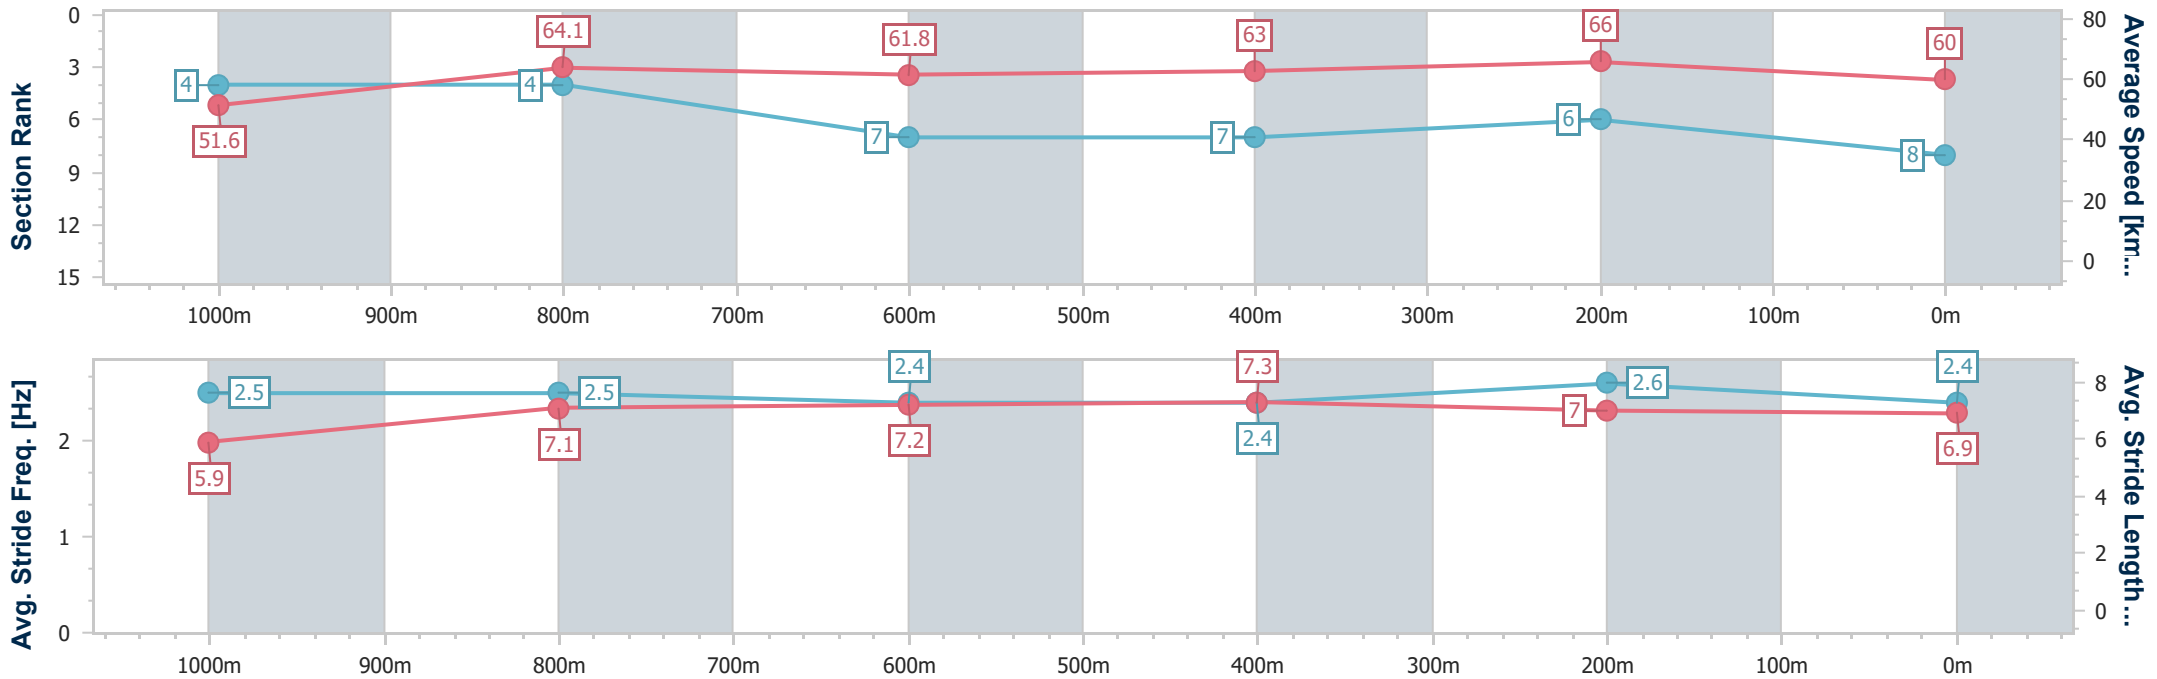

Horse/Jockey Name	Tereshkova
Final Rank	8
Fastest Section Time (Section)	0:10.98 (400m)
Top Speed [km/h] (Section)	68.5 (400m)
Race State	Finished

Doomben QLD Professional
Race 2: GIRLS DAY OUT 4 MARCH Fillies and Mares Maiden
Plate - 1200m
11 January 2023 - 13:33
Track Rating: Good 4, Weather: Fine, Rail Position: +6.5m Entire Course

BRISBANE
RACING CLUB

Section	Overall	1000m	800m	600m	400m	200m								
Section Times	1:11.69 [8] (0:13.96)	0:57.73 [4] (0:11.29)	0:46.44 [4] (0:11.80)	0:34.64 [7] (0:11.66)	0:22.98 [7] (0:10.98)	0:12.00 [6] (0:12.00)								
Average Speed [km/h]	51.6	64.1	61.8	63.0	66.0	60.0								
Top Speed [km/h]	64.9	65.1	63.7	65.9	68.5	65.0								
Avg. Dist. to Rail [m]	3.9	1.5	3.1	3.7	2.5	3.8								
Avg. Stride Freq. [Hz]	2.5	2.5	2.4	2.4	2.6	2.4								
Avg. Stride Length [m]	5.9	7.1	7.2	7.3	7.0	6.9								

- [ ] Ranking at each section and finish
- -.-.- No data available at this section
- NA No data available