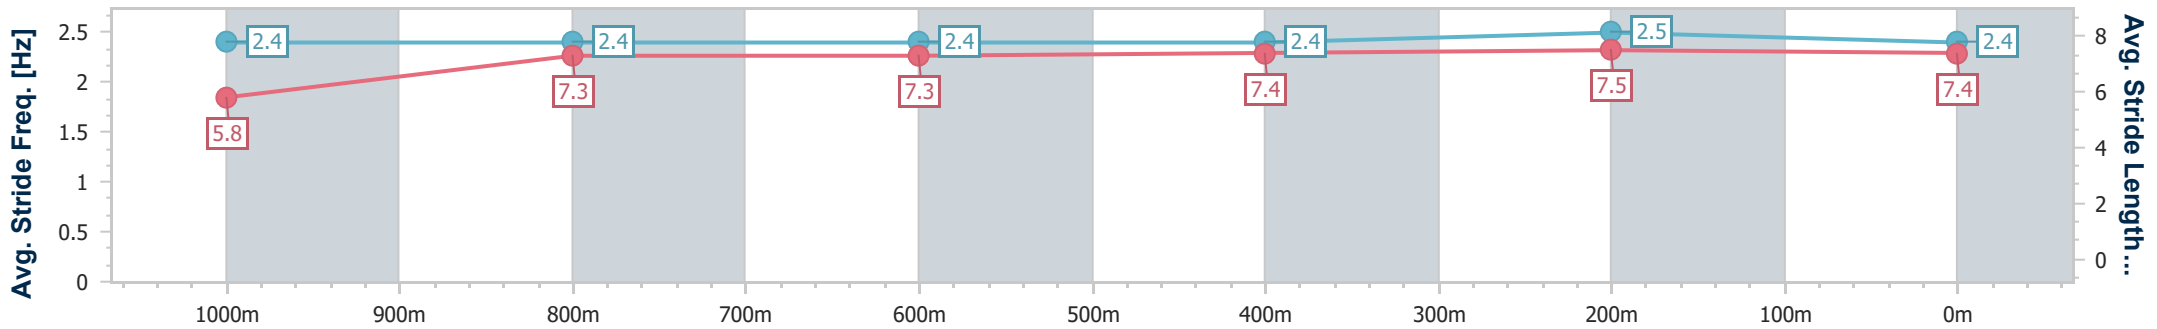

Horse/Jockey Name	Boomsita
Final Rank	4
Fastest Section Time (Section)	0:10.75 (400m)
Top Speed [km/h] (Section)	68.5 (400m)
Race State	Finished

Doomben QLD Professional
Race 2: GIRLS DAY OUT 4 MARCH Fillies and Mares Maiden
Plate - 1200m
11 January 2023 - 13:33
Track Rating: Good 4, Weather: Fine, Rail Position: +6.5m Entire Course

BRISBANE
RACING CLUB

Section	Overall	1000m	800m	600m	400m	200m								
Section Times	1:11.15 [4] (0:14.62)	0:56.53 [12] (0:11.50)	0:45.03 [12] (0:11.65)	0:33.38 [12] (0:11.48)	0:21.90 [12] (0:10.75)	0:11.15 [10] (0:11.15)								
Average Speed [km/h]	49.3	63.0	62.9	63.2	67.2	64.5								
Top Speed [km/h]	62.9	65.4	64.3	64.4	68.5	67.7								
Avg. Dist. to Rail [m]	4.6	1.4	3.4	1.8	2.9	6.7								
Avg. Stride Freq. [Hz]	2.4	2.4	2.4	2.4	2.5	2.4								
Avg. Stride Length [m]	5.8	7.3	7.3	7.4	7.5	7.4								

- [ ] Ranking at each section and finish
- -.-.- No data available at this section
- NA No data available