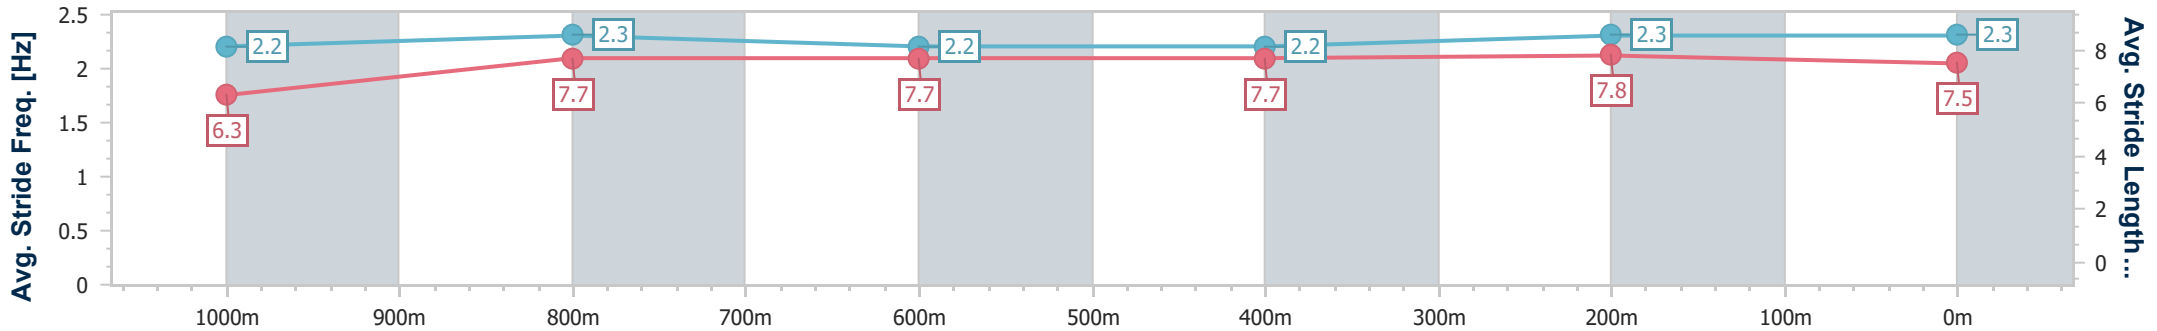

Horse/Jockey Name	Compass Rose
Final Rank	7
Fastest Section Time (Section)	0:11.04 (400m)
Top Speed [km/h] (Section)	66.7 (400m)
Race State	Finished

Doomben QLD Professional
Race 2: GIRLS DAY OUT 4 MARCH Fillies and Mares Maiden
Plate - 1200m
11 January 2023 - 13:33
Track Rating: Good 4, Weather: Fine, Rail Position: +6.5m Entire Course

BRISBANE
RACING CLUB

Section	Overall	1000m	800m	600m	400m	200m								
Section Times	1:11.62 [7] (0:14.22)	0:57.40 [7] (0:11.38)	0:46.02 [8] (0:11.73)	0:34.29 [10] (0:11.62)	0:22.67 [9] (0:11.04)	0:11.63 [9] (0:11.63)								
Average Speed [km/h]	50.6	63.3	61.3	62.0	65.2	61.9								
Top Speed [km/h]	63.5	65.0	63.6	64.3	66.7	64.0								
Avg. Dist. to Rail [m]	1.6	0.3	0.1	0.3	1.5	5.8								
Avg. Stride Freq. [Hz]	2.2	2.3	2.2	2.2	2.3	2.3								
Avg. Stride Length [m]	6.3	7.7	7.7	7.7	7.8	7.5								

- [ ] Ranking at each section and finish
- -.-.- No data available at this section
- NA No data available