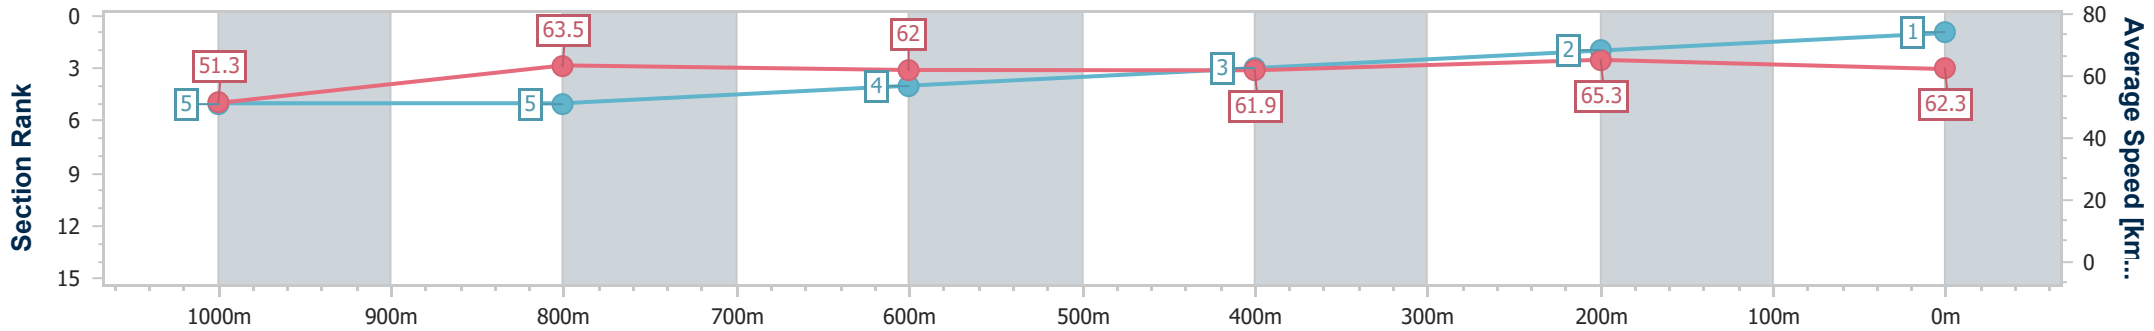

BRISBANE
RACING CLUB

Section	Overall	1000m	800m	600m	400m	200m								
Section Times	1:10.93 [1] (0:14.03)	0:56.90 [5] (0:11.32)	0:45.58 [5] (0:11.54)	0:34.04 [4] (0:11.50)	0:22.54 [3] (0:10.96)	0:11.58 [2] (0:11.58)								
Average Speed [km/h]	51.3	63.5	62.0	61.9	65.3	62.3								
Top Speed [km/h]	64.4	64.9	65.5	65.1	67.3	64.8								
Avg. Dist. to Rail [m]	1.0	0.3	1.2	2.1	2.3	0.9								
Avg. Stride Freq. [Hz]	2.4	2.5	2.4	2.4	2.5	2.4								
Avg. Stride Length [m]	6.0	7.2	7.0	7.1	7.3	7.2								