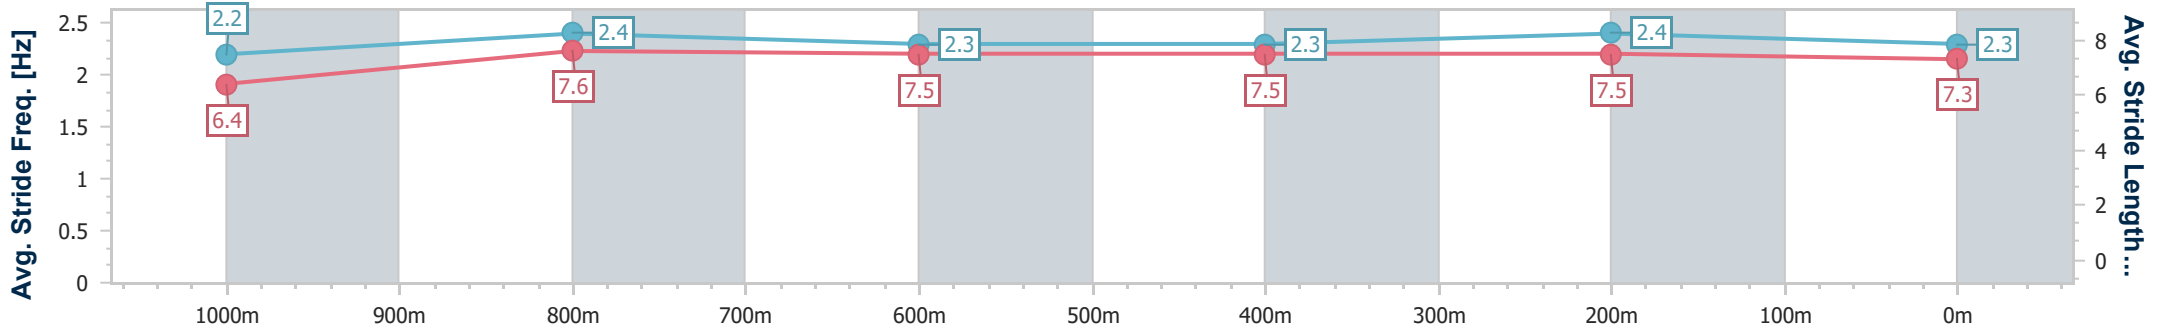

Horse/Jockey Name	Alabama Gold
Final Rank	5
Fastest Section Time (Section)	0:11.09 (400m)
Top Speed [km/h] (Section)	67.8 (400m)
Race State	Finished

Doomben QLD Professional
Race 2: GIRLS DAY OUT 4 MARCH Fillies and Mares Maiden
Plate - 1200m
11 January 2023 - 13:33
Track Rating: Good 4, Weather: Fine, Rail Position: +6.5m Entire Course

BRISBANE
RACING CLUB

Section	Overall	1000m	800m	600m	400m	200m
Section Times	1:11.34 [5] (0:14.09)	0:57.25 [6] (0:11.29)	0:45.96 [6] (0:11.58)	0:34.38 [6] (0:11.51)	0:22.87 [4] (0:11.09)	0:11.78 [4] (0:11.78)
Average Speed [km/h]	51.1	64.2	63.1	63.5	65.2	61.2
Top Speed [km/h]	66.2	66.0	64.6	65.5	67.8	63.9
Avg. Dist. to Rail [m]	4.3	2.5	3.0	2.8	2.7	4.1
Avg. Stride Freq. [Hz]	2.2	2.4	2.3	2.3	2.4	2.3
Avg. Stride Length [m]	6.4	7.6	7.5	7.5	7.5	7.3

- [ ] Ranking at each section and finish
- -.-.- No data available at this section
- NA No data available