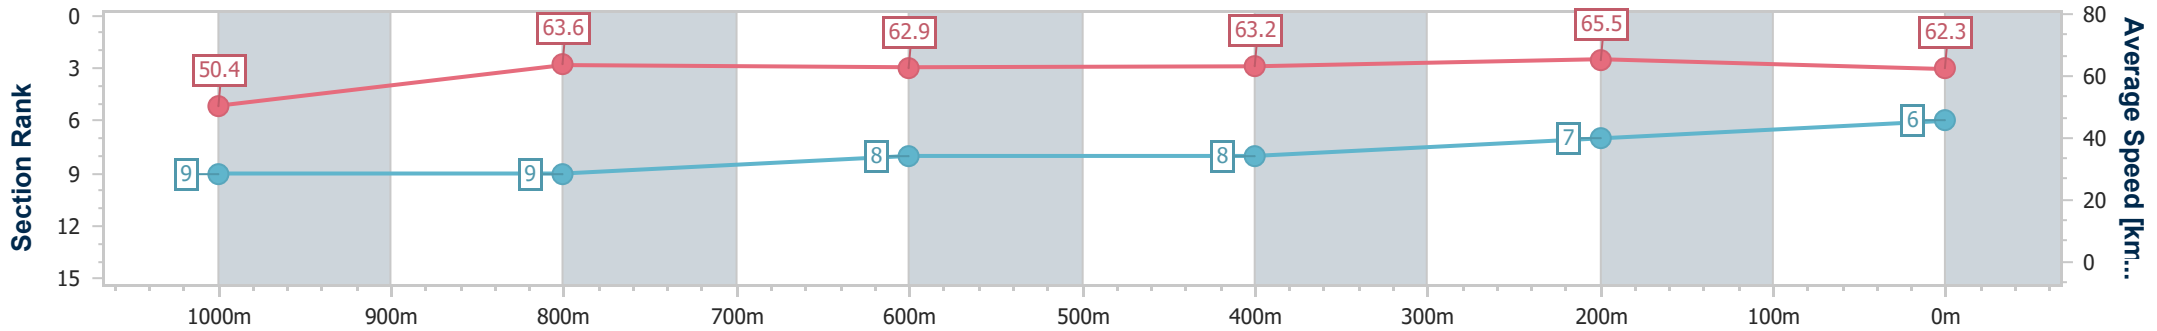

Horse/Jockey Name	Bliss
Final Rank	6
Fastest Section Time (Section)	0:11.02 (400m)
Top Speed [km/h] (Section)	66.6 (400m)
Race State	Finished

Doomben QLD Professional
Race 2: GIRLS DAY OUT 4 MARCH Fillies and Mares Maiden
Plate - 1200m
11 January 2023 - 13:33
Track Rating: Good 4, Weather: Fine, Rail Position: +6.5m Entire Course

BRISBANE
RACING CLUB

Section	Overall	1000m	800m	600m	400m	200m
Section Times	1:11.35 [6] (0:14.29)	0:57.06 [9] (0:11.35)	0:45.71 [9] (0:11.59)	0:34.12 [8] (0:11.53)	0:22.59 [8] (0:11.02)	0:11.57 [7] (0:11.57)
Average Speed [km/h]	50.4	63.6	62.9	63.2	65.5	62.3
Top Speed [km/h]	62.3	66.2	64.6	64.6	66.6	64.8
Avg. Dist. to Rail [m]	5.1	1.4	2.4	2.3	1.8	2.8
Avg. Stride Freq. [Hz]	2.2	2.3	2.3	2.3	2.3	2.3
Avg. Stride Length [m]	6.5	7.7	7.5	7.6	7.7	7.6

- [ ] Ranking at each section and finish
- -.-.-.- No data available at this section
- NA No data available