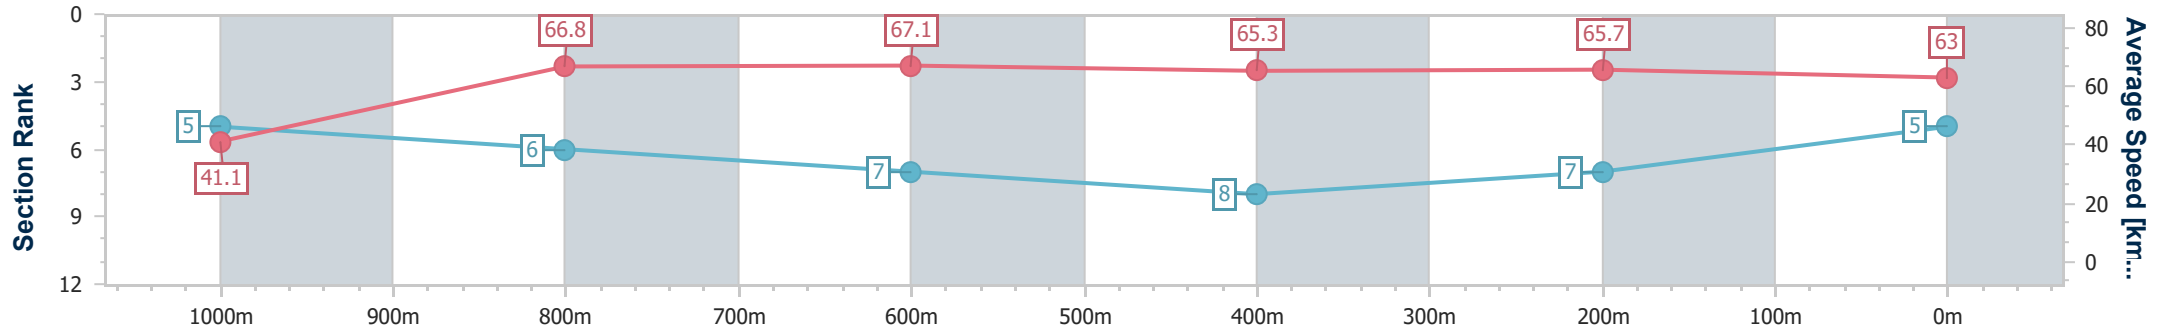

Horse/Jockey Name	Charged
Final Rank	5
Fastest Section Time (Section)	0:08.77 (Overall)
Top Speed [km/h] (Section)	69.1 (800m)
Race State	Finished

Ipswich QLD Professional
Race 5: GREAT NORTHERN BENCHMARK 70 Handicap - 1100m

14 January 2023 - 15:06

Track Rating: Good 4, Weather: Overcast, Rail Position: +5m Entire Course

Section	Overall	1000m	800m	600m	400m	200m
Section Times	1:03.65 [5] (0:08.77)	0:54.88 [5] (0:10.77)	0:44.11 [6] (0:10.67)	0:33.44 [7] (0:10.99)	0:22.45 [8] (0:11.03)	0:11.42 [7] (0:11.42)
Average Speed [km/h]	41.1	66.8	67.1	65.3	65.7	63.0
Top Speed [km/h]	62.0	67.9	69.1	66.2	66.5	65.1
Avg. Dist. to Rail [m]	5.6	1.0	1.6	0.6	2.2	7.1
Avg. Stride Freq. [Hz]	2.2	2.4	2.4	2.3	2.4	2.3
Avg. Stride Length [m]	5.4	7.7	7.7	7.7	7.7	7.6

- [ ] Ranking at each section and finish
- -.-.- No data available at this section
- NA No data available