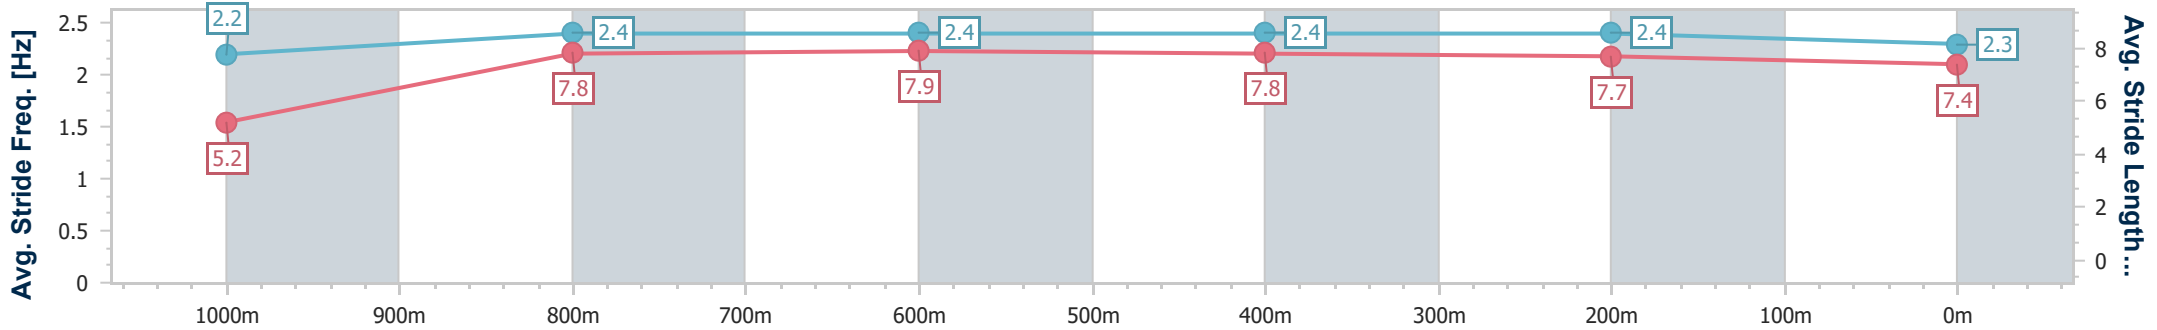

Horse/Jockey Name	Beau Ideal
Final Rank	3
Fastest Section Time (Section)	0:08.95 (Overall)
Top Speed [km/h] (Section)	68.6 (800m)
Race State	Finished

Ipswich QLD Professional
Race 5: GREAT NORTHERN BENCHMARK 70 Handicap - 1100m

14 January 2023 - 15:06

Track Rating: Good 4, Weather: Overcast, Rail Position: +5m Entire Course

Section	Overall	1000m	800m	600m	400m	200m
Section Times	1:03.59 [3] (0:08.95)	0:54.64 [8] (0:10.65)	0:43.99 [8] (0:10.52)	0:33.47 [6] (0:10.80)	0:22.67 [5] (0:11.08)	0:11.59 [5] (0:11.59)
Average Speed [km/h]	40.3	66.9	67.3	66.3	65.0	62.1
Top Speed [km/h]	63.5	68.5	68.6	67.9	66.8	64.9
Avg. Dist. to Rail [m]	1.0	4.9	3.8	1.6	1.5	6.0
Avg. Stride Freq. [Hz]	2.2	2.4	2.4	2.4	2.4	2.3
Avg. Stride Length [m]	5.2	7.8	7.9	7.8	7.7	7.4

- [ ] Ranking at each section and finish
- -.-.- No data available at this section
- NA No data available