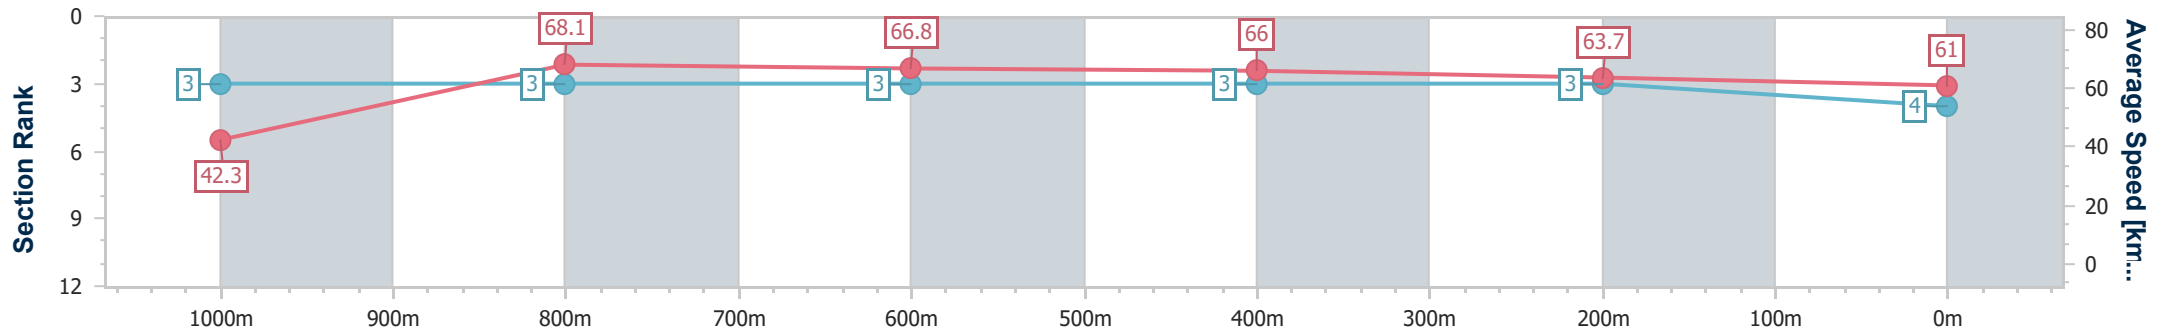

Horse/Jockey Name	Kudu
Final Rank	4
Fastest Section Time (Section)	0:08.50 (Overall)
Top Speed [km/h] (Section)	69.2 (1000m)
Race State	Finished

Ipswich QLD Professional
Race 5: GREAT NORTHERN BENCHMARK 70 Handicap - 1100m

14 January 2023 - 15:06

Track Rating: Good 4, Weather: Overcast, Rail Position: +5m Entire Course

Section	Overall	1000m	800m	600m	400m	200m
Section Times	1:03.64 [4] (0:08.50)	0:55.14 [3] (0:10.52)	0:44.62 [3] (0:10.69)	0:33.93 [3] (0:10.85)	0:23.08 [3] (0:11.29)	0:11.79 [3] (0:11.79)
Average Speed [km/h]	42.3	68.1	66.8	66.0	63.7	61.0
Top Speed [km/h]	65.7	69.2	68.7	67.1	64.4	63.4
Avg. Dist. to Rail [m]	0.8	2.2	1.7	1.2	0.4	2.9
Avg. Stride Freq. [Hz]	2.1	2.5	2.4	2.4	2.4	2.3
Avg. Stride Length [m]	5.6	7.5	7.6	7.6	7.4	7.3

- [ ] Ranking at each section and finish
- -.-.- No data available at this section
- NA No data available