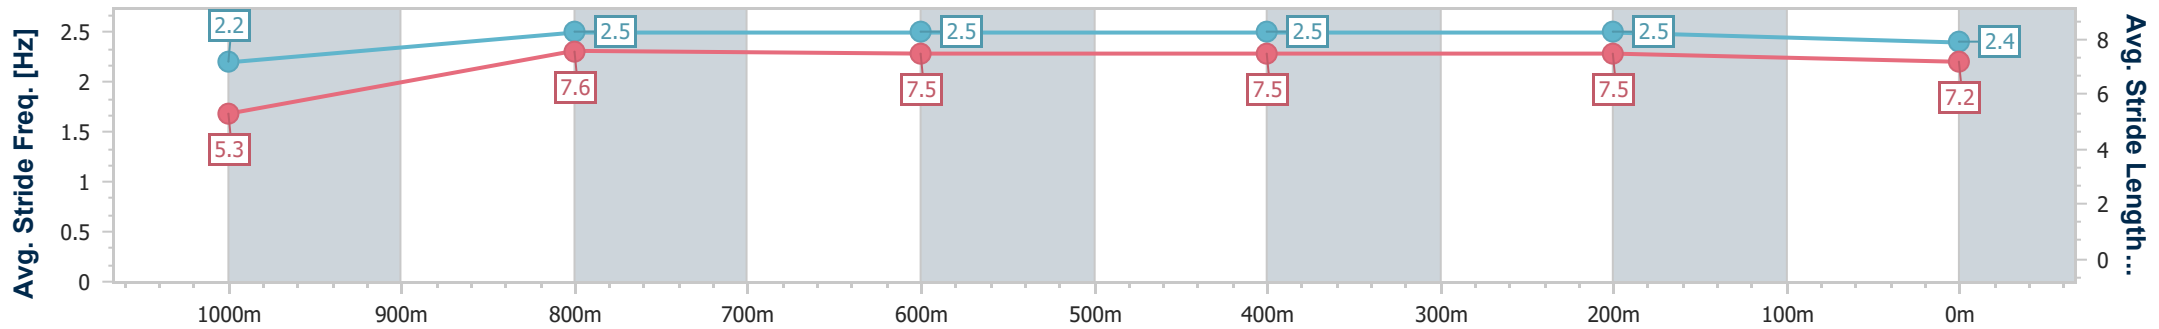

Horse/Jockey Name	Northuldra
Final Rank	2
Fastest Section Time (Section)	0:08.87 (Overall)
Top Speed [km/h] (Section)	69.1 (1000m)
Race State	Finished

Ipswich QLD Professional
Race 5: GREAT NORTHERN BENCHMARK 70 Handicap - 1100m

14 January 2023 - 15:06

Track Rating: Good 4, Weather: Overcast, Rail Position: +5m Entire Course

Section	Overall	1000m	800m	600m	400m	200m									
Section Times	1:03.55 [2] (0:08.87)	0:54.68 [7] (0:10.71)	0:43.97 [7] (0:10.72)	0:33.25 [8] (0:10.84)	0:22.41 [7] (0:10.81)	0:11.60 [4] (0:11.60)									
Average Speed [km/h]	40.8	67.2	67.0	66.4	66.9	62.1									
Top Speed [km/h]	63.5	69.1	67.9	67.3	67.8	65.7									
Avg. Dist. to Rail [m]	6.1	1.0	0.8	0.3	1.8	6.7									
Avg. Stride Freq. [Hz]	2.2	2.5	2.5	2.5	2.5	2.4									
Avg. Stride Length [m]	5.3	7.6	7.5	7.5	7.5	7.2									

- [ ] Ranking at each section and finish
- -.-.- No data available at this section
- NA No data available