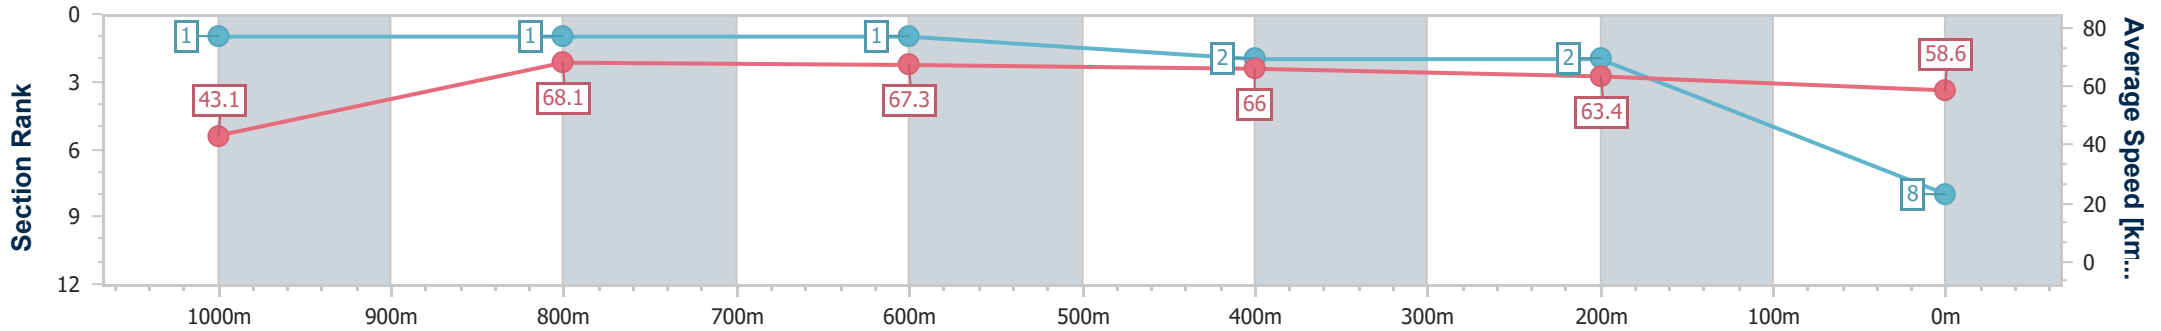

14 January 2023 - 15:06

Track Rating: Good 4, Weather: Overcast, Rail Position: +5m Entire Course

Section	Overall	1000m	800m	600m	400m	200m								
Section Times	1:04.09 [7] (0:08.63)	0:55.46 [4] (0:10.59)	0:44.87 [5] (0:10.78)	0:34.09 [5] (0:11.07)	0:23.02 [6] (0:11.19)	0:11.83 [8] (0:11.83)								
Average Speed [km/h]	41.8	67.1	66.1	64.9	64.6	60.9								
Top Speed [km/h]	65.2	68.6	68.2	66.6	66.2	63.7								
Avg. Dist. to Rail [m]	2.3	4.9	2.9	0.5	2.1	6.3								
Avg. Stride Freq. [Hz]	2.3	2.6	2.5	2.5	2.5	2.4								
Avg. Stride Length [m]	5.2	7.4	7.3	7.2	7.1	6.9								

- [] Ranking at each section and finish
- .-.- No data available at this section
- NA No data available

Horse/Jockey Name	Vici
Final Rank	8
Fastest Section Time (Section)	0:08.35 (Overall)
Top Speed [km/h] (Section)	69.7 (1000m)
Race State	Finished

- [] Ranking at each section and finish
- .-.- No data available at this section
- NA No data available