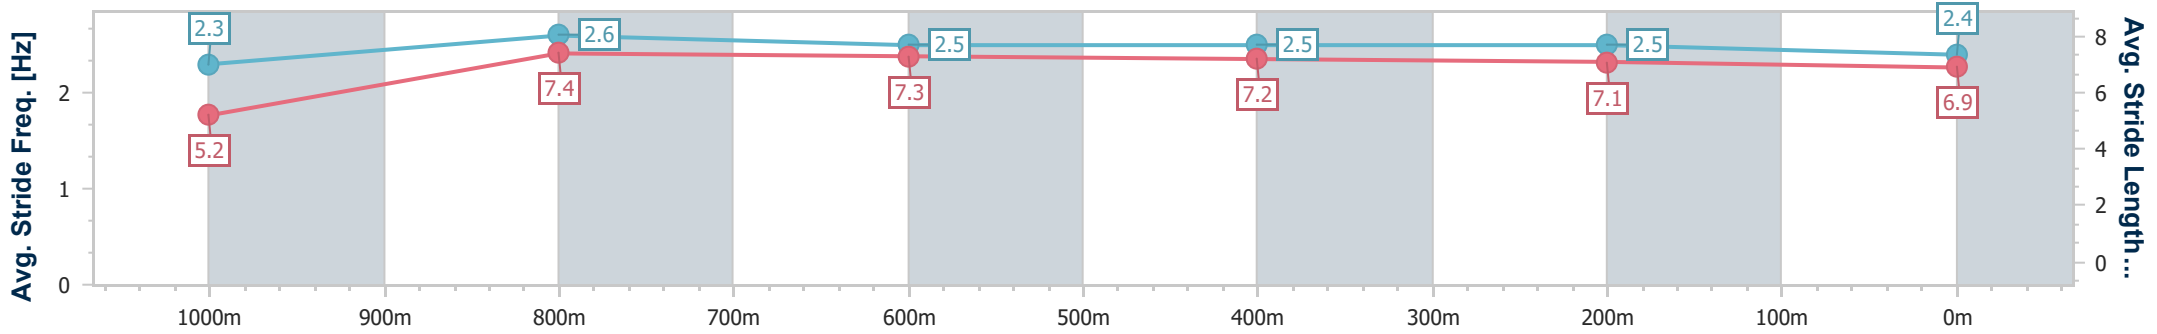

Horse/Jockey Name	Orsetto
Final Rank	7
Fastest Section Time (Section)	0:08.63 (Overall)
Top Speed [km/h] (Section)	68.6 (1000m)
Race State	Finished

Ipswich QLD Professional
Race 5: GREAT NORTHERN BENCHMARK 70 Handicap - 1100m

14 January 2023 - 15:06

Track Rating: Good 4, Weather: Overcast, Rail Position: +5m Entire Course

Section	Overall	1000m	800m	600m	400m	200m								
Section Times	1:04.09 [7] (0:08.63)	0:55.46 [4] (0:10.59)	0:44.87 [5] (0:10.78)	0:34.09 [5] (0:11.07)	0:23.02 [6] (0:11.19)	0:11.83 [8] (0:11.83)								
Average Speed [km/h]	41.8	67.1	66.1	64.9	64.6	60.9								
Top Speed [km/h]	65.2	68.6	68.2	66.6	66.2	63.7								
Avg. Dist. to Rail [m]	2.3	4.9	2.9	0.5	2.1	6.3								
Avg. Stride Freq. [Hz]	2.3	2.6	2.5	2.5	2.5	2.4								
Avg. Stride Length [m]	5.2	7.4	7.3	7.2	7.1	6.9								