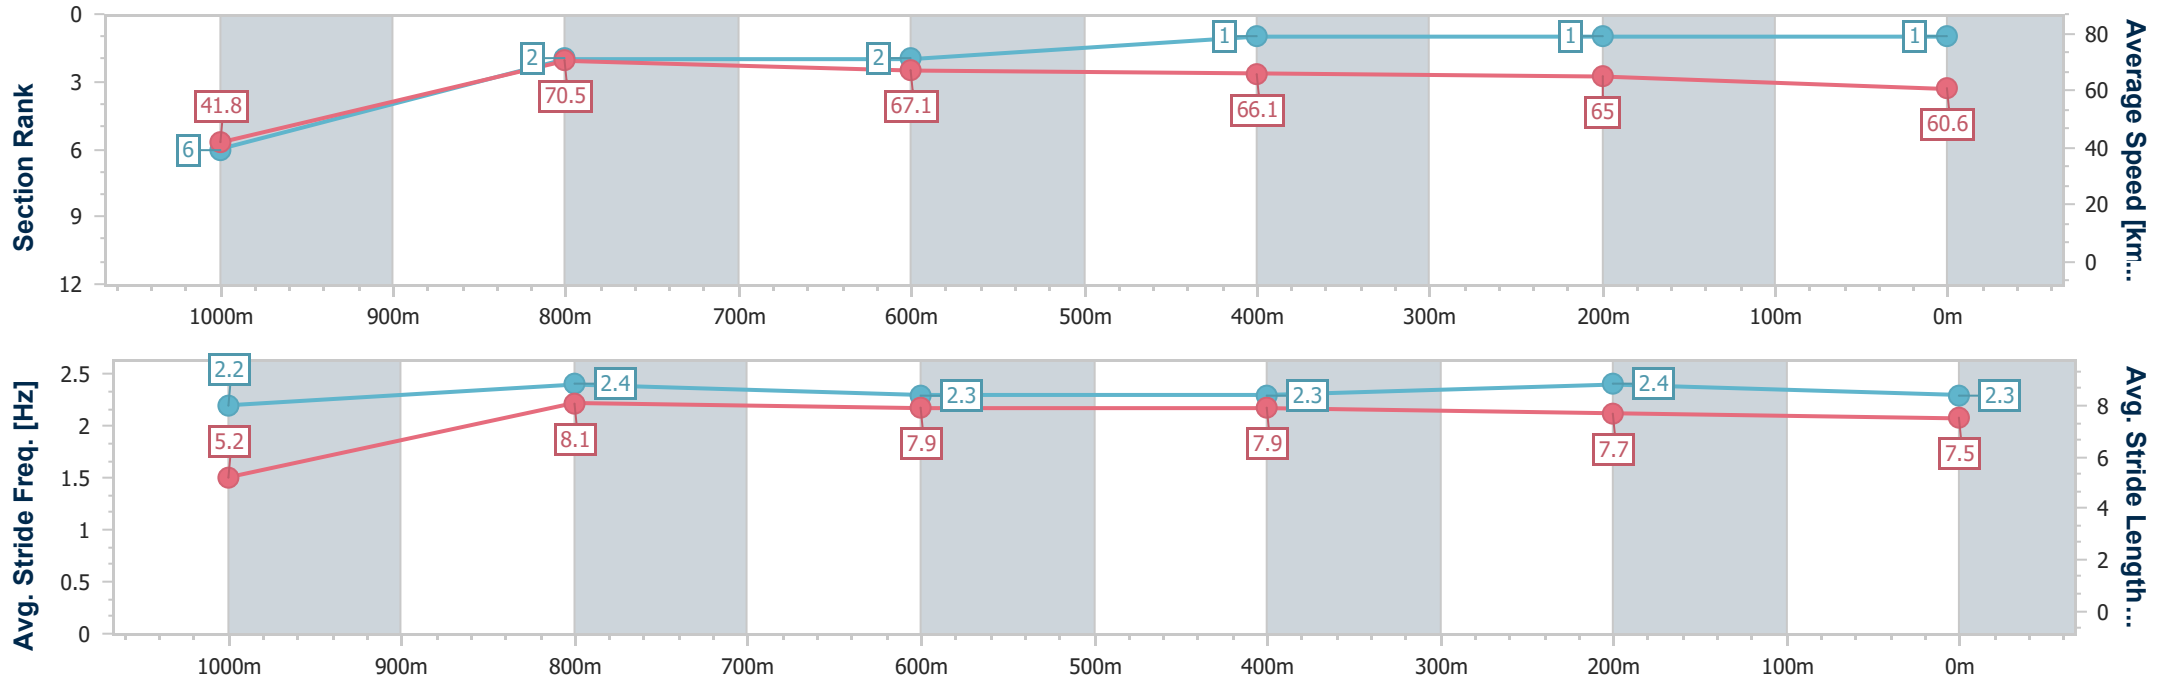

Horse/Jockey Name	The Billionaire
Final Rank	1
Fastest Section Time (Section)	0:08.81 (Overall)
Top Speed [km/h] (Section)	71.3 (Overall)
Race State	Finished

Ipswich QLD Professional
Race 5: GREAT NORTHERN BENCHMARK 70 Handicap - 1100m

14 January 2023 - 15:06

Track Rating: Good 4, Weather: Overcast, Rail Position: +5m Entire Course

Section	Overall	1000m	800m	600m	400m	200m									
Section Times	1:03.28 [1] (0:08.81)	0:54.47 [6] (0:10.16)	0:44.31 [2] (0:10.61)	0:33.70 [2] (0:10.80)	0:22.90 [1] (0:11.02)	0:11.88 [1] (0:11.88)									
Average Speed [km/h]	41.8	70.5	67.1	66.1	65.0	60.6									
Top Speed [km/h]	71.3	70.9	68.9	66.9	65.8	64.1									
Avg. Dist. to Rail [m]	4.3	2.4	2.7	2.1	1.6	0.7									
Avg. Stride Freq. [Hz]	2.2	2.4	2.3	2.3	2.4	2.3									
Avg. Stride Length [m]	5.2	8.1	7.9	7.9	7.7	7.5									

- [ ] Ranking at each section and finish
- -.-.- No data available at this section
- NA No data available