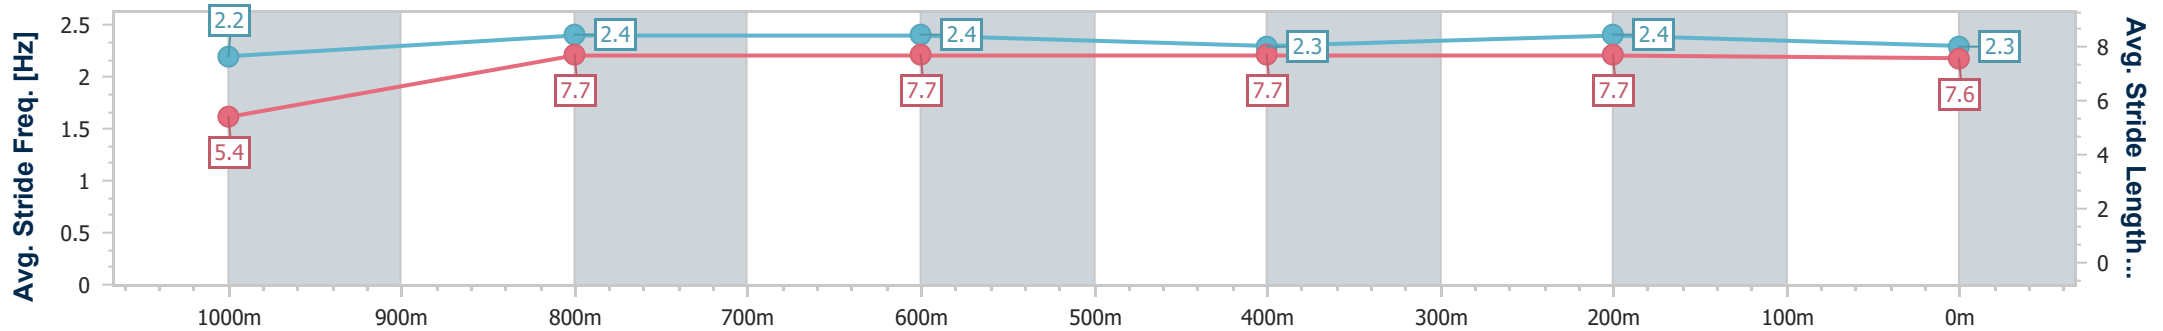

Horse/Jockey Name	Charged
Final Rank	5
Fastest Section Time (Section)	0:08.77 (Overall)
Top Speed [km/h] (Section)	69.1 (800m)
Race State	Finished

Ipswich QLD Professional
Race 5: GREAT NORTHERN BENCHMARK 70 Handicap - 1100m

14 January 2023 - 15:06

Track Rating: Good 4, Weather: Overcast, Rail Position: +5m Entire Course

Section	Overall	1000m	800m	600m	400m	200m
Section Times	1:03.65 [5] (0:08.77)	0:54.88 [5] (0:10.77)	0:44.11 [6] (0:10.67)	0:33.44 [7] (0:10.99)	0:22.45 [8] (0:11.03)	0:11.42 [7] (0:11.42)
Average Speed [km/h]	41.1	66.8	67.1	65.3	65.7	63.0
Top Speed [km/h]	62.0	67.9	69.1	66.2	66.5	65.1
Avg. Dist. to Rail [m]	5.6	1.0	1.6	0.6	2.2	7.1
Avg. Stride Freq. [Hz]	2.2	2.4	2.4	2.3	2.4	2.3
Avg. Stride Length [m]	5.4	7.7	7.7	7.7	7.7	7.6

- [ ] Ranking at each section and finish
- -.-.- No data available at this section
- NA No data available