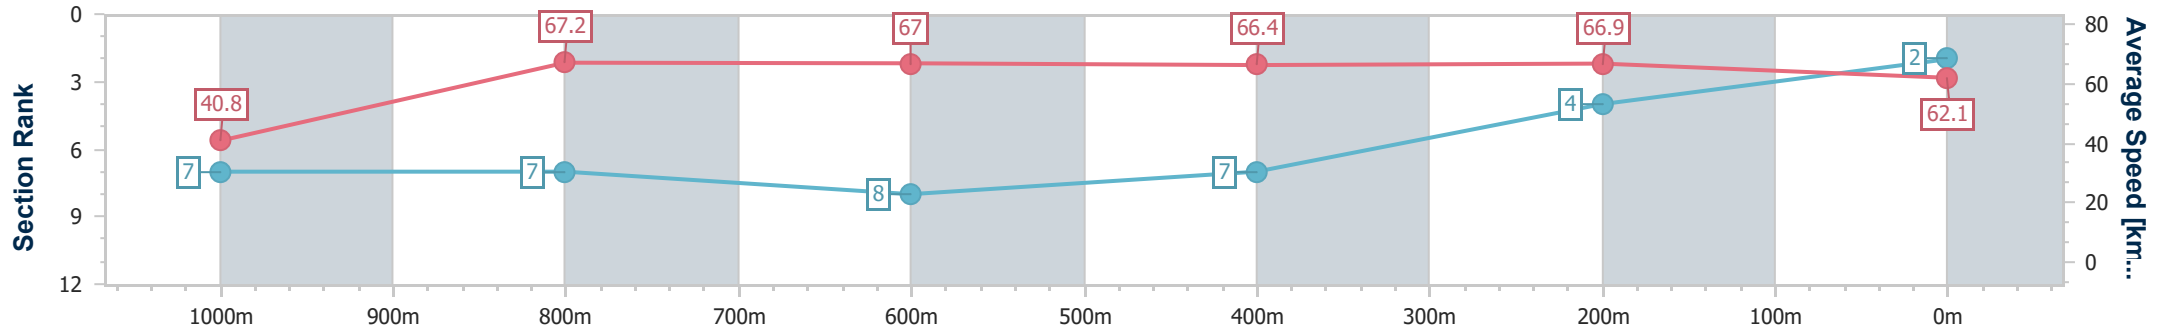

Horse/Jockey Name	Northuldra
Final Rank	2
Fastest Section Time (Section)	0:08.87 (Overall)
Top Speed [km/h] (Section)	69.1 (1000m)
Race State	Finished

Ipswich QLD Professional
Race 5: GREAT NORTHERN BENCHMARK 70 Handicap - 1100m

14 January 2023 - 15:06

Track Rating: Good 4, Weather: Overcast, Rail Position: +5m Entire Course

Section	Overall	1000m	800m	600m	400m	200m									
Section Times	1:03.55 [2] (0:08.87)	0:54.68 [7] (0:10.71)	0:43.97 [7] (0:10.72)	0:33.25 [8] (0:10.84)	0:22.41 [7] (0:10.81)	0:11.60 [4] (0:11.60)									
Average Speed [km/h]	40.8	67.2	67.0	66.4	66.9	62.1									
Top Speed [km/h]	63.5	69.1	67.9	67.3	67.8	65.7									
Avg. Dist. to Rail [m]	6.1	1.0	0.8	0.3	1.8	6.7									
Avg. Stride Freq. [Hz]	2.2	2.5	2.5	2.5	2.5	2.4									
Avg. Stride Length [m]	5.3	7.6	7.5	7.5	7.5	7.2									

- [ ] Ranking at each section and finish
- -.-.- No data available at this section
- NA No data available