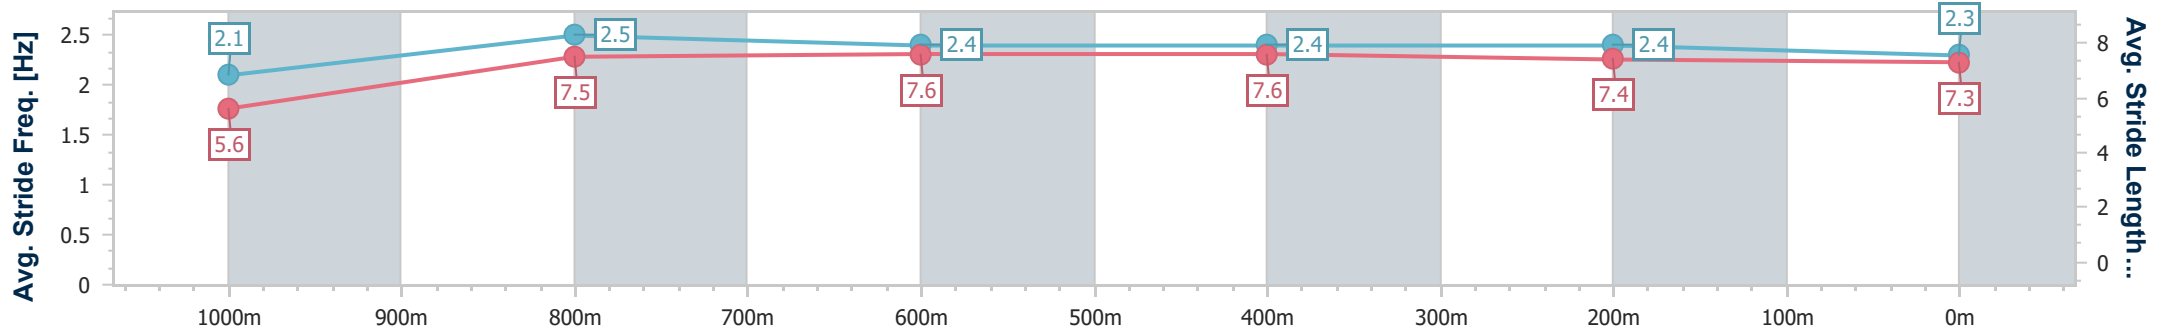

Horse/Jockey Name	Kudu
Final Rank	4
Fastest Section Time (Section)	0:08.50 (Overall)
Top Speed [km/h] (Section)	69.2 (1000m)
Race State	Finished

Ipswich QLD Professional
Race 5: GREAT NORTHERN BENCHMARK 70 Handicap - 1100m

14 January 2023 - 15:06

Track Rating: Good 4, Weather: Overcast, Rail Position: +5m Entire Course

Section	Overall	1000m	800m	600m	400m	200m
Section Times	1:03.64 [4] (0:08.50)	0:55.14 [3] (0:10.52)	0:44.62 [3] (0:10.69)	0:33.93 [3] (0:10.85)	0:23.08 [3] (0:11.29)	0:11.79 [3] (0:11.79)
Average Speed [km/h]	42.3	68.1	66.8	66.0	63.7	61.0
Top Speed [km/h]	65.7	69.2	68.7	67.1	64.4	63.4
Avg. Dist. to Rail [m]	0.8	2.2	1.7	1.2	0.4	2.9
Avg. Stride Freq. [Hz]	2.1	2.5	2.4	2.4	2.4	2.3
Avg. Stride Length [m]	5.6	7.5	7.6	7.6	7.4	7.3

- [ ] Ranking at each section and finish
- -.-.- No data available at this section
- NA No data available