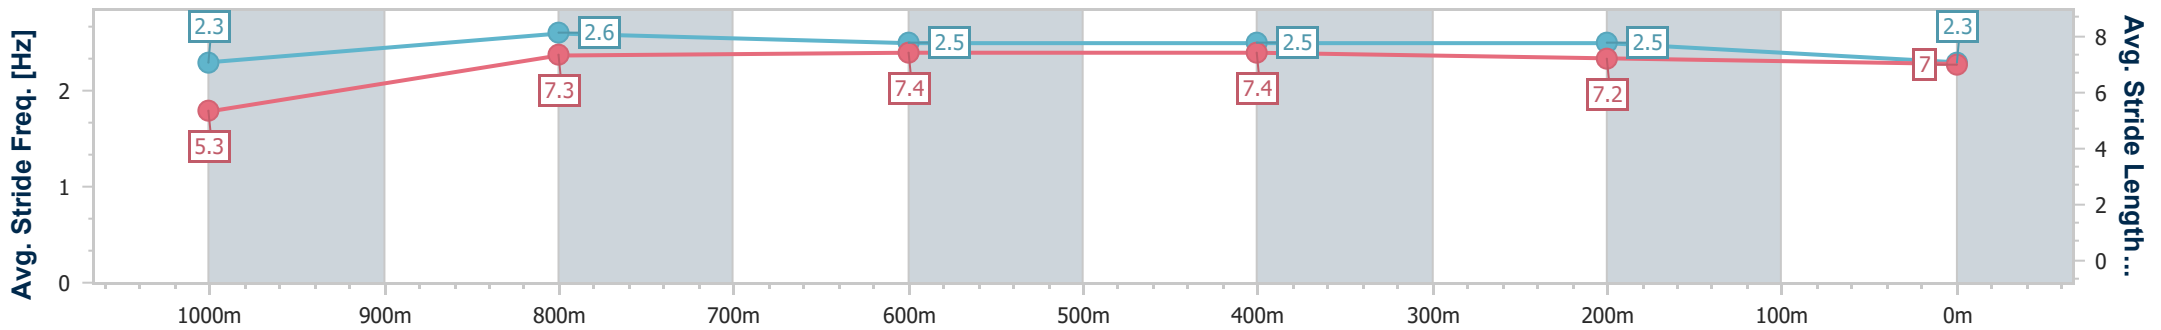

14 January 2023 - 15:06

Track Rating: Good 4, Weather: Overcast, Rail Position: +5m Entire Course

Section	Overall	1000m	800m	600m	400m	200m								
Section Times	1:04.09 [7] (0:08.63)	0:55.46 [4] (0:10.59)	0:44.87 [5] (0:10.78)	0:34.09 [5] (0:11.07)	0:23.02 [6] (0:11.19)	0:11.83 [8] (0:11.83)								
Average Speed [km/h]	41.8	67.1	66.1	64.9	64.6	60.9								
Top Speed [km/h]	65.2	68.6	68.2	66.6	66.2	63.7								
Avg. Dist. to Rail [m]	2.3	4.9	2.9	0.5	2.1	6.3								
Avg. Stride Freq. [Hz]	2.3	2.6	2.5	2.5	2.5	2.4								
Avg. Stride Length [m]	5.2	7.4	7.3	7.2	7.1	6.9								

- [] Ranking at each section and finish
- .-.- No data available at this section
- NA No data available

Horse/Jockey Name	Vici
Final Rank	8
Fastest Section Time (Section)	0:08.35 (Overall)
Top Speed [km/h] (Section)	69.7 (1000m)
Race State	Finished

Ipswich QLD Professional
Race 5: GREAT NORTHERN BENCHMARK 70 Handicap - 1100m

14 January 2023 - 15:06

Track Rating: Good 4, Weather: Overcast, Rail Position: +5m Entire Course

Section	Overall	1000m	800m	600m	400m	200m
Section Times	1:04.10 [8] (0:08.35)	0:55.75 [1] (0:10.56)	0:45.19 [1] (0:10.64)	0:34.55 [1] (0:10.91)	0:23.64 [2] (0:11.36)	0:12.28 [2] (0:12.28)
Average Speed [km/h]	43.1	68.1	67.3	66.0	63.4	58.6
Top Speed [km/h]	64.2	69.7	67.6	67.4	64.9	62.2
Avg. Dist. to Rail [m]	4.6	1.3	1.1	0.5	0.7	3.7
Avg. Stride Freq. [Hz]	2.3	2.6	2.5	2.5	2.5	2.3
Avg. Stride Length [m]	5.3	7.3	7.4	7.4	7.2	7.0

- [] Ranking at each section and finish
- .-.- No data available at this section
- NA No data available