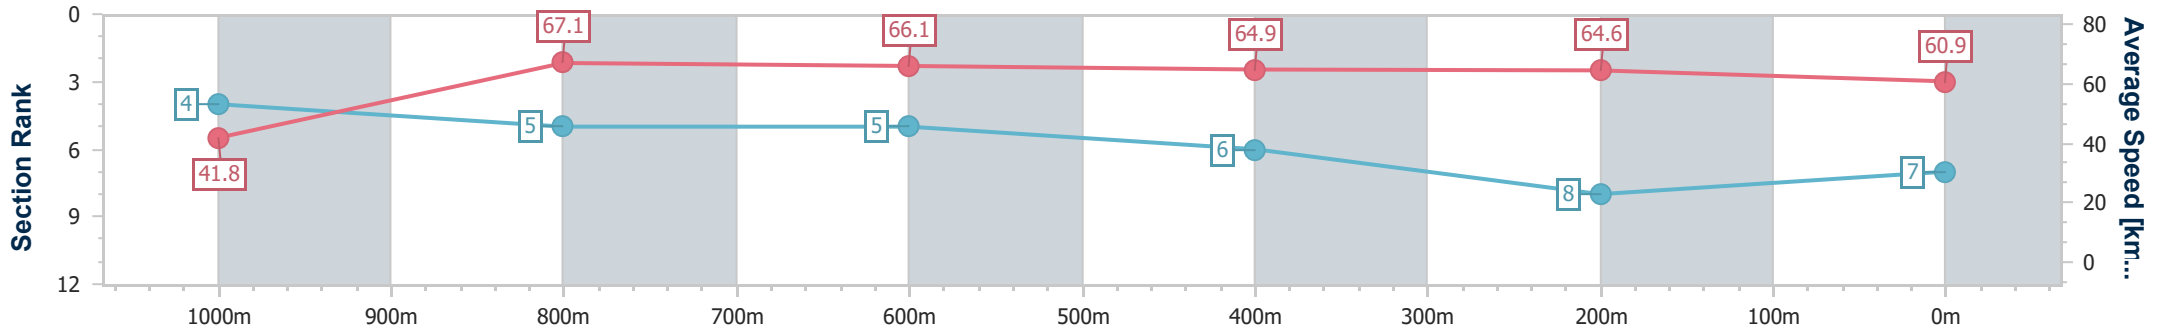

Horse/Jockey Name	Orsetto
Final Rank	7
Fastest Section Time (Section)	0:08.63 (Overall)
Top Speed [km/h] (Section)	68.6 (1000m)
Race State	Finished

Ipswich QLD Professional
Race 5: GREAT NORTHERN BENCHMARK 70 Handicap - 1100m

14 January 2023 - 15:06

Track Rating: Good 4, Weather: Overcast, Rail Position: +5m Entire Course

Section	Overall	1000m	800m	600m	400m	200m								
Section Times	1:04.09 [7] (0:08.63)	0:55.46 [4] (0:10.59)	0:44.87 [5] (0:10.78)	0:34.09 [5] (0:11.07)	0:23.02 [6] (0:11.19)	0:11.83 [8] (0:11.83)								
Average Speed [km/h]	41.8	67.1	66.1	64.9	64.6	60.9								
Top Speed [km/h]	65.2	68.6	68.2	66.6	66.2	63.7								
Avg. Dist. to Rail [m]	2.3	4.9	2.9	0.5	2.1	6.3								
Avg. Stride Freq. [Hz]	2.3	2.6	2.5	2.5	2.5	2.4								
Avg. Stride Length [m]	5.2	7.4	7.3	7.2	7.1	6.9								