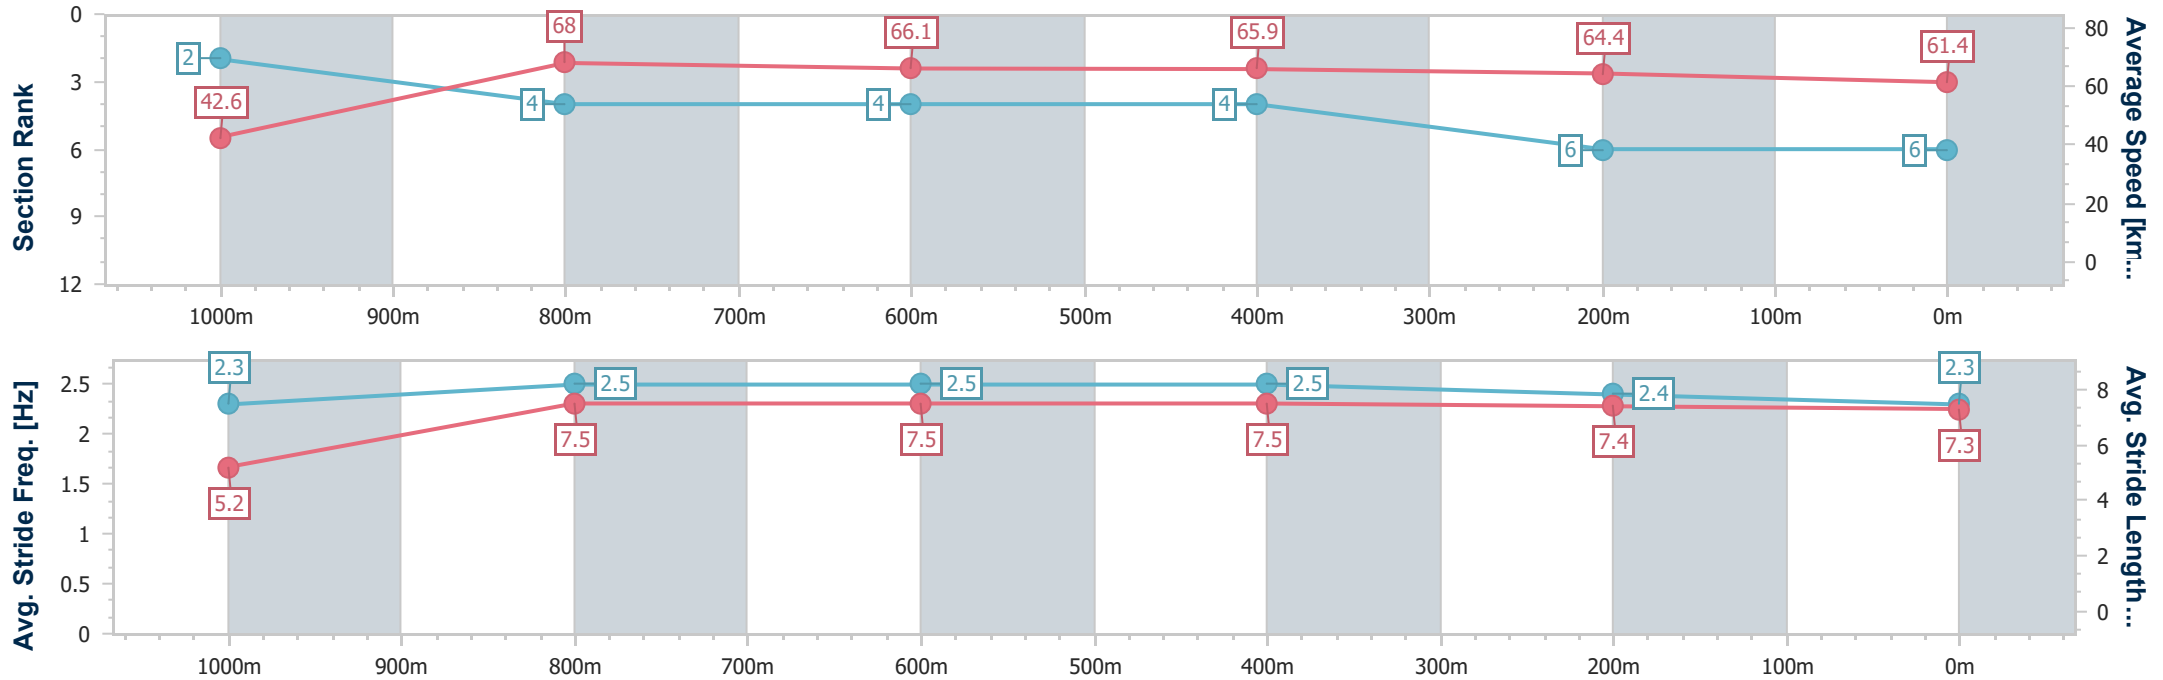

Horse/Jockey Name	Rose By Design
Final Rank	6
Fastest Section Time (Section)	0:08.47 (Overall)
Top Speed [km/h] (Section)	69.4 (1000m)
Race State	Finished

Ipswich QLD Professional
Race 5: GREAT NORTHERN BENCHMARK 70 Handicap - 1100m

14 January 2023 - 15:06

Track Rating: Good 4, Weather: Overcast, Rail Position: +5m Entire Course

Section	Overall	1000m	800m	600m	400m	200m
Section Times	1:03.76 [6] (0:08.47)	0:55.29 [2] (0:10.60)	0:44.69 [4] (0:10.88)	0:33.81 [4] (0:10.93)	0:22.88 [4] (0:11.16)	0:11.72 [6] (0:11.72)
Average Speed [km/h]	42.6	68.0	66.1	65.9	64.4	61.4
Top Speed [km/h]	65.2	69.4	67.1	67.0	65.8	64.4
Avg. Dist. to Rail [m]	7.0	0.9	0.2	0.2	0.9	4.5
Avg. Stride Freq. [Hz]	2.3	2.5	2.5	2.5	2.4	2.3
Avg. Stride Length [m]	5.2	7.5	7.5	7.5	7.4	7.3