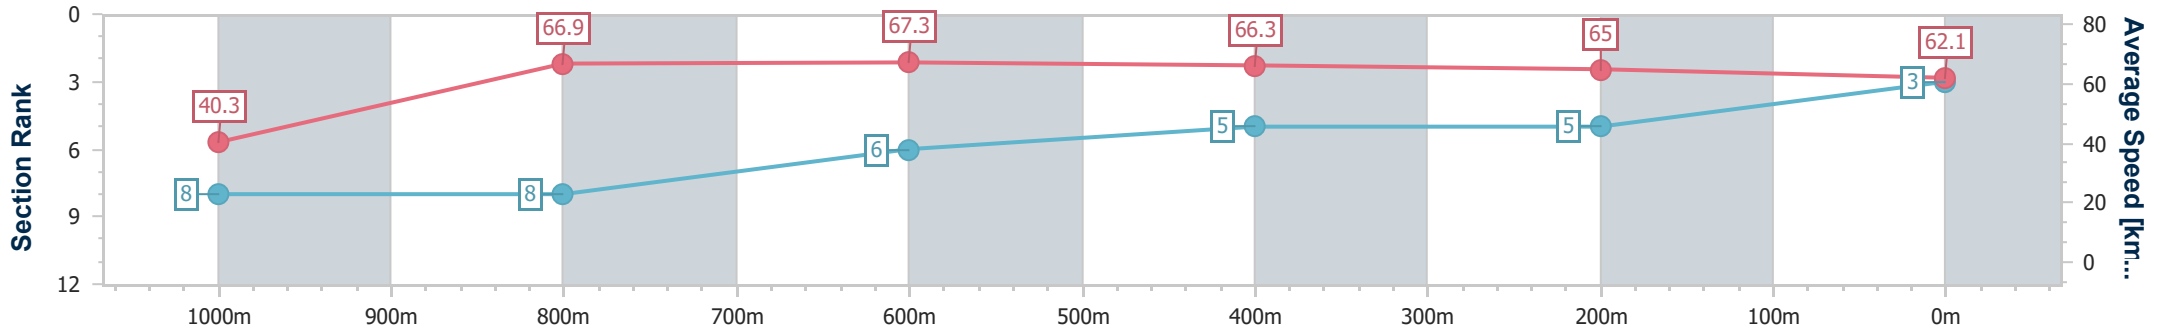

Horse/Jockey Name	Beau Ideal
Final Rank	3
Fastest Section Time (Section)	0:08.95 (Overall)
Top Speed [km/h] (Section)	68.6 (800m)
Race State	Finished

Ipswich QLD Professional
Race 5: GREAT NORTHERN BENCHMARK 70 Handicap - 1100m

14 January 2023 - 15:06

Track Rating: Good 4, Weather: Overcast, Rail Position: +5m Entire Course

Section	Overall	1000m	800m	600m	400m	200m
Section Times	1:03.59 [3] (0:08.95)	0:54.64 [8] (0:10.65)	0:43.99 [8] (0:10.52)	0:33.47 [6] (0:10.80)	0:22.67 [5] (0:11.08)	0:11.59 [5] (0:11.59)
Average Speed [km/h]	40.3	66.9	67.3	66.3	65.0	62.1
Top Speed [km/h]	63.5	68.5	68.6	67.9	66.8	64.9
Avg. Dist. to Rail [m]	1.0	4.9	3.8	1.6	1.5	6.0
Avg. Stride Freq. [Hz]	2.2	2.4	2.4	2.4	2.4	2.3
Avg. Stride Length [m]	5.2	7.8	7.9	7.8	7.7	7.4

- [ ] Ranking at each section and finish
- -.-.- No data available at this section
- NA No data available