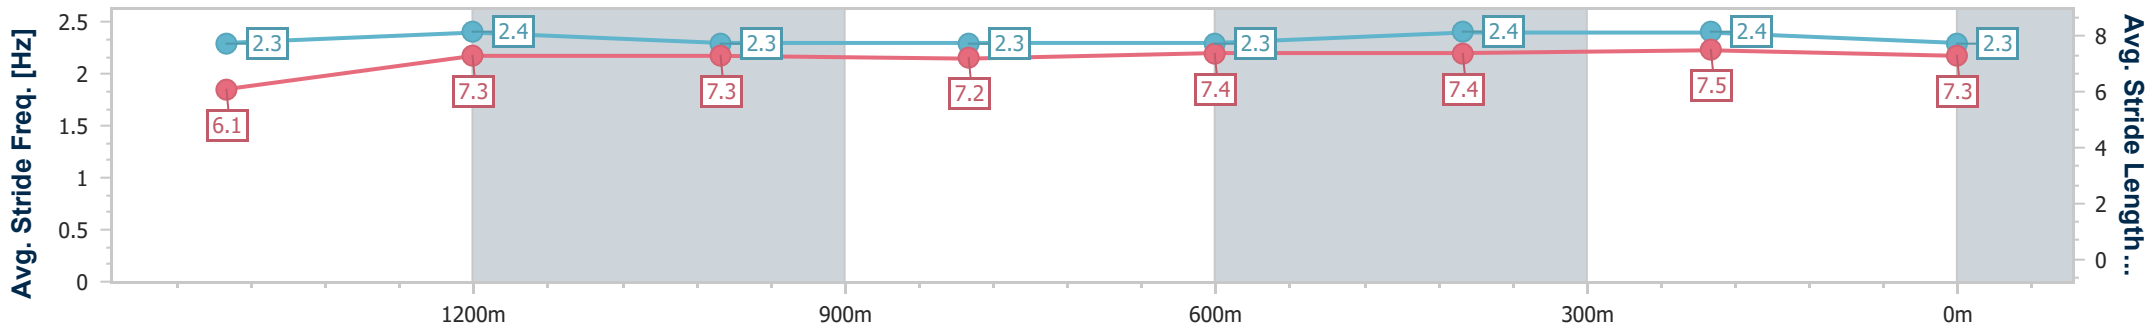

- [ ] Ranking at each section and finish
- .-.- No data available at this section
- NA No data available

Horse/Jockey Name	Calm Seeker
Final Rank	3
Fastest Section Time (Section)	0:11.29 (600m)
Top Speed [km/h] (Section)	65.9 (400m)
Race State	Finished

Ipswich QLD Professional  
 Race 6: LORRAE'S 40TH BIRTHDAY BENCHMARK 68 Handicap  
 - 1690m

14 January 2023 - 15:50

Track Rating: Good 4, Weather: Overcast, Rail Position: +5m Entire Course

Section	Overall	1400m	1200m	1000m	800m	600m	400m	200m						
Section Times	1:43.09 [3] (0:21.32)	1:21.77 [9] (0:11.64)	1:10.13 [9] (0:11.71)	0:58.42 [8] (0:12.09)	0:46.33 [7] (0:11.72)	0:34.61 [7] (0:11.29)	0:23.32 [2] (0:11.52)	0:11.80 [2] (0:11.80)						
Average Speed [km/h]	49.1	61.6	60.4	58.9	61.0	64.8	63.6	61.0						
Top Speed [km/h]	61.3	63.2	63.9	60.0	63.3	65.8	65.9	63.5						
Avg. Dist. to Rail [m]	4.5	1.4	4.2	4.6	2.0	3.4	5.1	5.2						
Avg. Stride Freq. [Hz]	2.3	2.4	2.3	2.3	2.3	2.4	2.4	2.3						
Avg. Stride Length [m]	6.1	7.3	7.3	7.2	7.4	7.4	7.5	7.3						