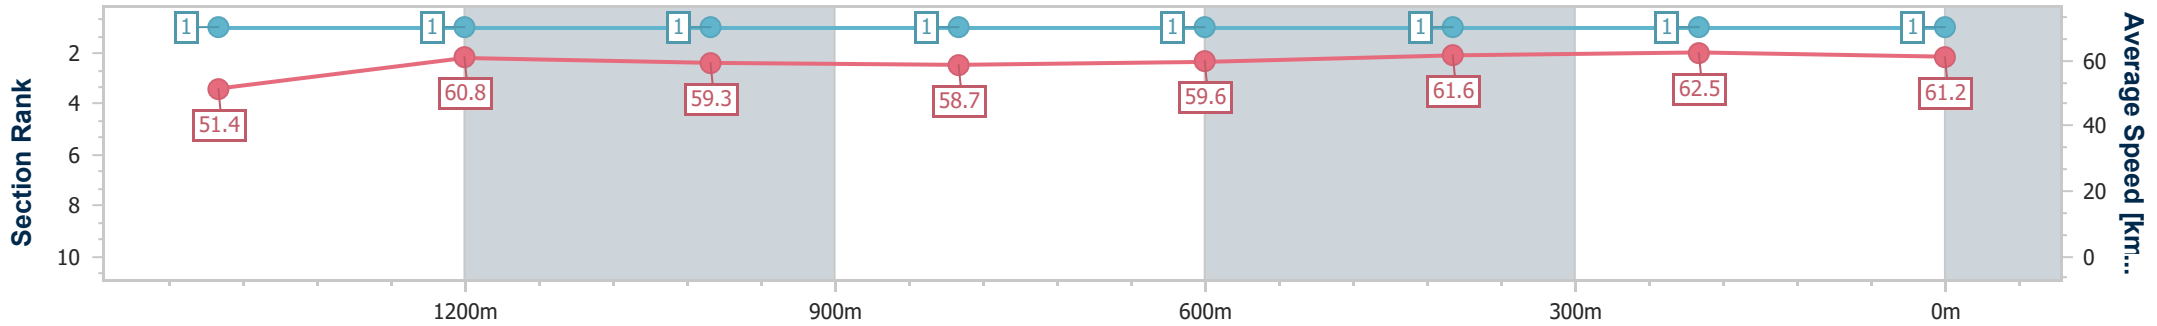

14 January 2023 - 15:50

Track Rating: Good 4, Weather: Overcast, Rail Position: +5m Entire Course

Section	Overall	1400m	1200m	1000m	800m	600m	400m	200m						
Section Times	1:42.97 [1] (0:20.31)	1:22.66 [1] (0:11.69)	1:10.97 [1] (0:11.86)	0:59.11 [1] (0:12.09)	0:47.02 [1] (0:11.92)	0:35.10 [1] (0:11.73)	0:23.37 [1] (0:11.61)	0:11.76 [1] (0:11.76)						
Average Speed [km/h]	51.4	60.8	59.3	58.7	59.6	61.6	62.5	61.2						
Top Speed [km/h]	61.8	61.8	60.8	59.2	61.5	62.5	63.4	62.8						
Avg. Dist. to Rail [m]	2.3	2.8	5.3	6.3	3.3	0.8	2.6	3.3						
Avg. Stride Freq. [Hz]	2.1	2.1	2.1	2.0	2.1	2.1	2.1	2.1						
Avg. Stride Length [m]	7.0	8.1	8.0	8.0	8.1	8.2	8.2	8.3						