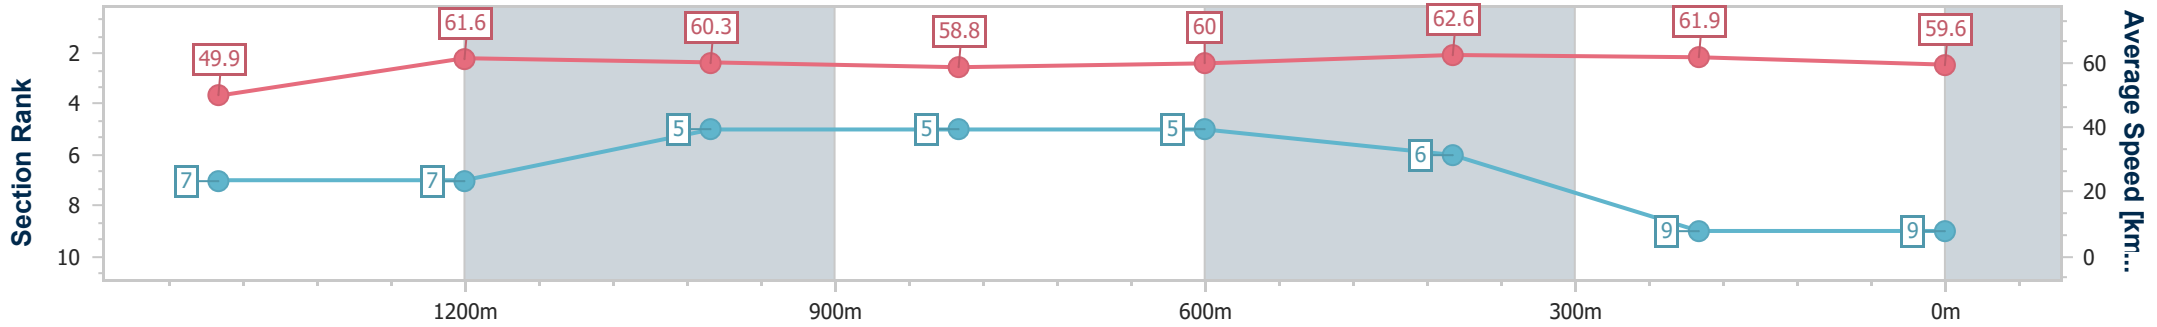

Ipswich QLD Professional  
 Race 6: LORRAE'S 40TH BIRTHDAY BENCHMARK 68 Handicap  
 - 1690m

14 January 2023 - 15:50

Track Rating: Good 4, Weather: Overcast, Rail Position: +5m Entire Course

Section	Overall	1400m	1200m	1000m	800m	600m	400m	200m					
Section Times	1:43.63 [8] (0:20.54)	1:23.09 [2] (0:11.63)	1:11.46 [2] (0:11.70)	0:59.76 [2] (0:12.20)	0:47.56 [2] (0:11.92)	0:35.64 [2] (0:11.72)	0:23.92 [2] (0:11.92)	0:12.00 [5] (0:12.00)					
Average Speed [km/h]	50.9	61.3	60.1	58.5	60.0	62.0	61.3	60.0					
Top Speed [km/h]	62.2	62.4	61.5	59.3	61.3	63.2	62.0	61.4					
Avg. Dist. to Rail [m]	5.4	2.4	5.2	4.2	1.8	2.1	4.0	4.2					
Avg. Stride Freq. [Hz]	2.2	2.3	2.2	2.2	2.3	2.3	2.3	2.2					
Avg. Stride Length [m]	6.6	7.6	7.5	7.3	7.4	7.5	7.4	7.4					

- [ ] Ranking at each section and finish
- .-.- No data available at this section
- NA No data available

Horse/Jockey Name	Rising Star
Final Rank	9
Fastest Section Time (Section)	0:11.64 (1400m)
Top Speed [km/h] (Section)	63.9 (600m)
Race State	Finished

Ipswich QLD Professional  
 Race 6: LORRAE'S 40TH BIRTHDAY BENCHMARK 68 Handicap  
 - 1690m

14 January 2023 - 15:50

Track Rating: Good 4, Weather: Overcast, Rail Position: +5m Entire Course

Section	Overall	1400m	1200m	1000m	800m	600m	400m	200m					
Section Times	1:43.97 [9] (0:20.94)	1:23.03 [7] (0:11.64)	1:11.39 [7] (0:11.69)	0:59.70 [5] (0:12.12)	0:47.58 [5] (0:11.90)	0:35.68 [5] (0:11.65)	0:24.03 [6] (0:11.97)	0:12.06 [9] (0:12.06)					
Average Speed [km/h]	49.9	61.6	60.3	58.8	60.0	62.6	61.9	59.6					
Top Speed [km/h]	60.7	62.4	62.5	59.4	61.9	63.9	63.0	62.2					
Avg. Dist. to Rail [m]	6.3	1.4	4.6	4.7	2.1	2.4	7.8	8.5					
Avg. Stride Freq. [Hz]	2.1	2.2	2.2	2.1	2.2	2.3	2.2	2.2					
Avg. Stride Length [m]	6.7	7.8	7.7	7.7	7.7	7.6	7.7	7.6					