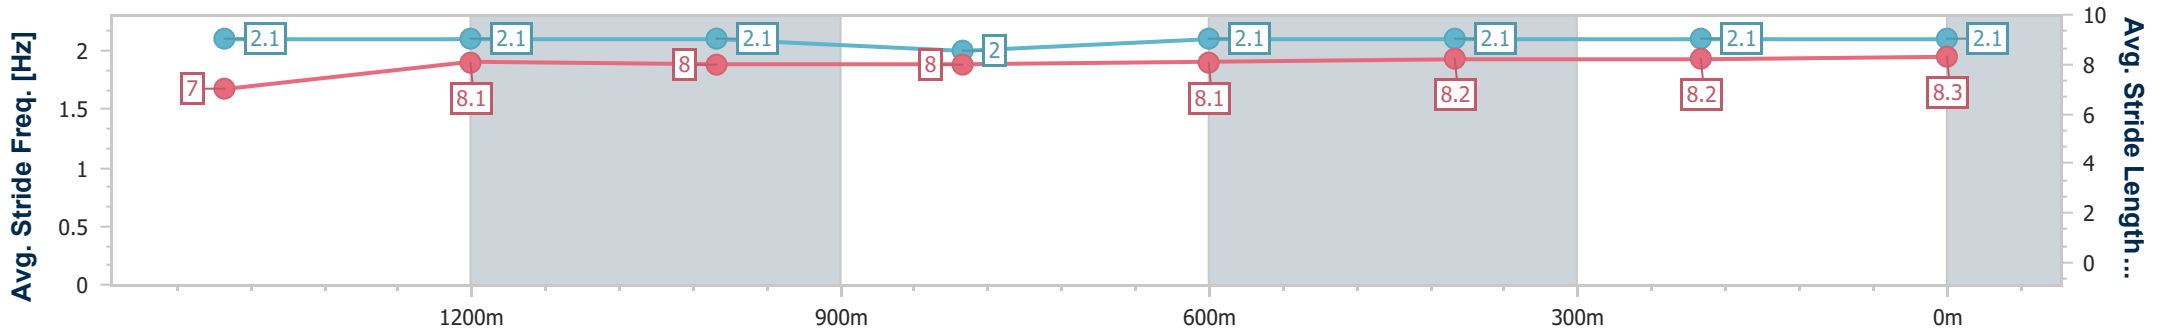

14 January 2023 - 15:50

Track Rating: Good 4, Weather: Overcast, Rail Position: +5m Entire Course

Section	Overall	1400m	1200m	1000m	800m	600m	400m	200m						
Section Times	1:42.97 [1] (0:20.31)	1:22.66 [1] (0:11.69)	1:10.97 [1] (0:11.86)	0:59.11 [1] (0:12.09)	0:47.02 [1] (0:11.92)	0:35.10 [1] (0:11.73)	0:23.37 [1] (0:11.61)	0:11.76 [1] (0:11.76)						
Average Speed [km/h]	51.4	60.8	59.3	58.7	59.6	61.6	62.5	61.2						
Top Speed [km/h]	61.8	61.8	60.8	59.2	61.5	62.5	63.4	62.8						
Avg. Dist. to Rail [m]	2.3	2.8	5.3	6.3	3.3	0.8	2.6	3.3						
Avg. Stride Freq. [Hz]	2.1	2.1	2.1	2.0	2.1	2.1	2.1	2.1						
Avg. Stride Length [m]	7.0	8.1	8.0	8.0	8.1	8.2	8.2	8.3						