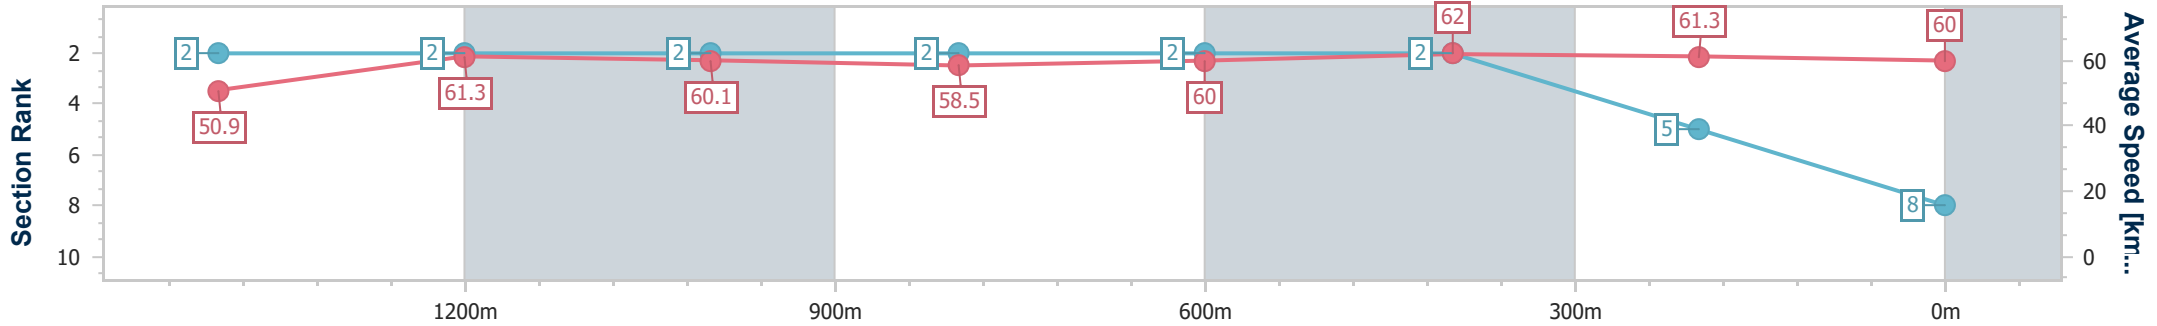

Ipswich QLD Professional  
 Race 6: LORRAE'S 40TH BIRTHDAY BENCHMARK 68 Handicap  
 - 1690m

14 January 2023 - 15:50

Track Rating: Good 4, Weather: Overcast, Rail Position: +5m Entire Course

Section	Overall	1400m	1200m	1000m	800m	600m	400m	200m						
Section Times	1:43.42 [7] (0:20.86)	1:22.56 [6] (0:11.54)	1:11.02 [3] (0:11.80)	0:59.22 [3] (0:12.16)	0:47.06 [3] (0:11.85)	0:35.21 [4] (0:11.76)	0:23.45 [5] (0:11.74)	0:11.71 [4] (0:11.71)						
Average Speed [km/h]	50.1	61.6	59.5	58.6	60.3	61.9	62.2	61.6						
Top Speed [km/h]	61.4	62.1	61.4	61.6	61.3	62.5	63.3	62.8						
Avg. Dist. to Rail [m]	4.2	3.1	5.6	4.6	1.9	2.5	4.9	7.5						
Avg. Stride Freq. [Hz]	2.1	2.2	2.2	2.2	2.2	2.3	2.3	2.2						
Avg. Stride Length [m]	6.7	7.8	7.6	7.5	7.7	7.6	7.6	7.8						

- [ ] Ranking at each section and finish
- .-.- No data available at this section
- NA No data available

Horse/Jockey Name	Giveitallali
Final Rank	8
Fastest Section Time (Section)	0:11.63 (1400m)
Top Speed [km/h] (Section)	63.2 (600m)
Race State	Finished

Ipswich QLD Professional  
 Race 6: LORRAE'S 40TH BIRTHDAY BENCHMARK 68 Handicap  
 - 1690m

14 January 2023 - 15:50

Track Rating: Good 4, Weather: Overcast, Rail Position: +5m Entire Course

Section	Overall	1400m	1200m	1000m	800m	600m	400m	200m					
Section Times	1:43.63 [8] (0:20.54)	1:23.09 [2] (0:11.63)	1:11.46 [2] (0:11.70)	0:59.76 [2] (0:12.20)	0:47.56 [2] (0:11.92)	0:35.64 [2] (0:11.72)	0:23.92 [2] (0:11.92)	0:12.00 [5] (0:12.00)					
Average Speed [km/h]	50.9	61.3	60.1	58.5	60.0	62.0	61.3	60.0					
Top Speed [km/h]	62.2	62.4	61.5	59.3	61.3	63.2	62.0	61.4					
Avg. Dist. to Rail [m]	5.4	2.4	5.2	4.2	1.8	2.1	4.0	4.2					
Avg. Stride Freq. [Hz]	2.2	2.3	2.2	2.2	2.3	2.3	2.3	2.2					
Avg. Stride Length [m]	6.6	7.6	7.5	7.3	7.4	7.5	7.4	7.4					