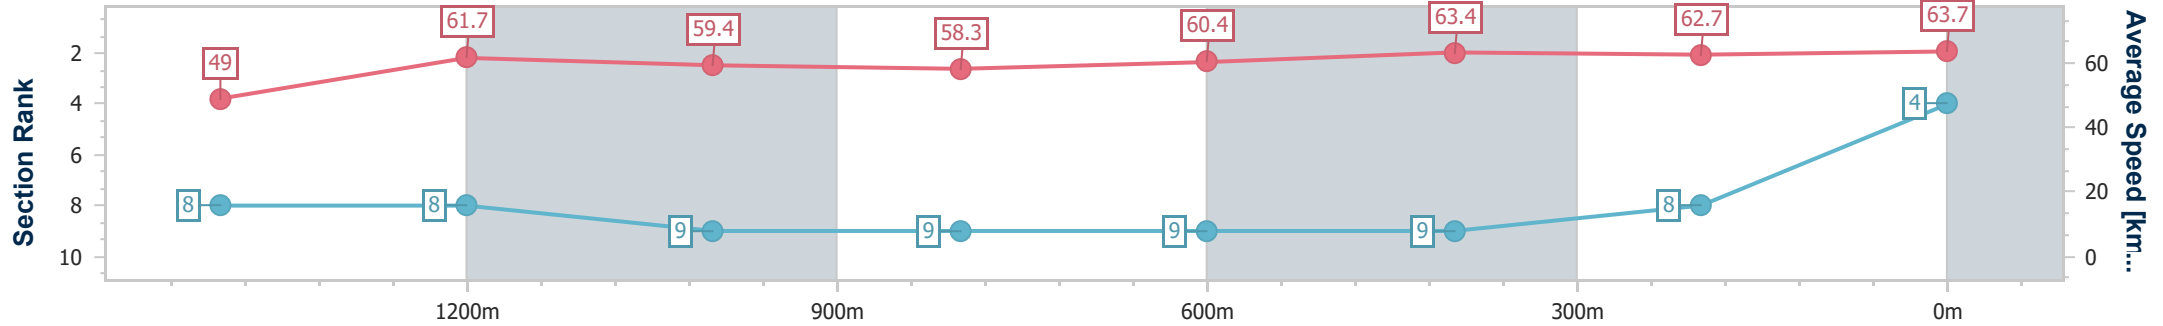

- [ ] Ranking at each section and finish
- .-.- No data available at this section
- NA No data available

Horse/Jockey Name	Ruby's Lad
Final Rank	4
Fastest Section Time (Section)	0:11.29 (200m)
Top Speed [km/h] (Section)	64.6 (200m)
Race State	Finished

Ipswich QLD Professional  
 Race 6: LORRAE'S 40TH BIRTHDAY BENCHMARK 68 Handicap  
 - 1690m

14 January 2023 - 15:50

Track Rating: Good 4, Weather: Overcast, Rail Position: +5m Entire Course

Section	Overall	1400m	1200m	1000m	800m	600m	400m	200m						
Section Times	1:43.20 [4] (0:21.31)	1:21.89 [8] (0:11.56)	1:10.33 [8] (0:11.88)	0:58.45 [9] (0:12.21)	0:46.24 [9] (0:11.77)	0:34.47 [9] (0:11.43)	0:23.04 [9] (0:11.75)	0:11.29 [8] (0:11.29)						
Average Speed [km/h]	49.0	61.7	59.4	58.3	60.4	63.4	62.7	63.7						
Top Speed [km/h]	61.0	62.6	62.1	59.4	62.7	64.2	63.8	64.6						
Avg. Dist. to Rail [m]	1.5	2.3	4.7	4.9	2.9	1.4	6.5	8.7						
Avg. Stride Freq. [Hz]	2.2	2.3	2.2	2.2	2.2	2.3	2.3	2.3						
Avg. Stride Length [m]	6.3	7.6	7.4	7.4	7.5	7.6	7.6	7.6						