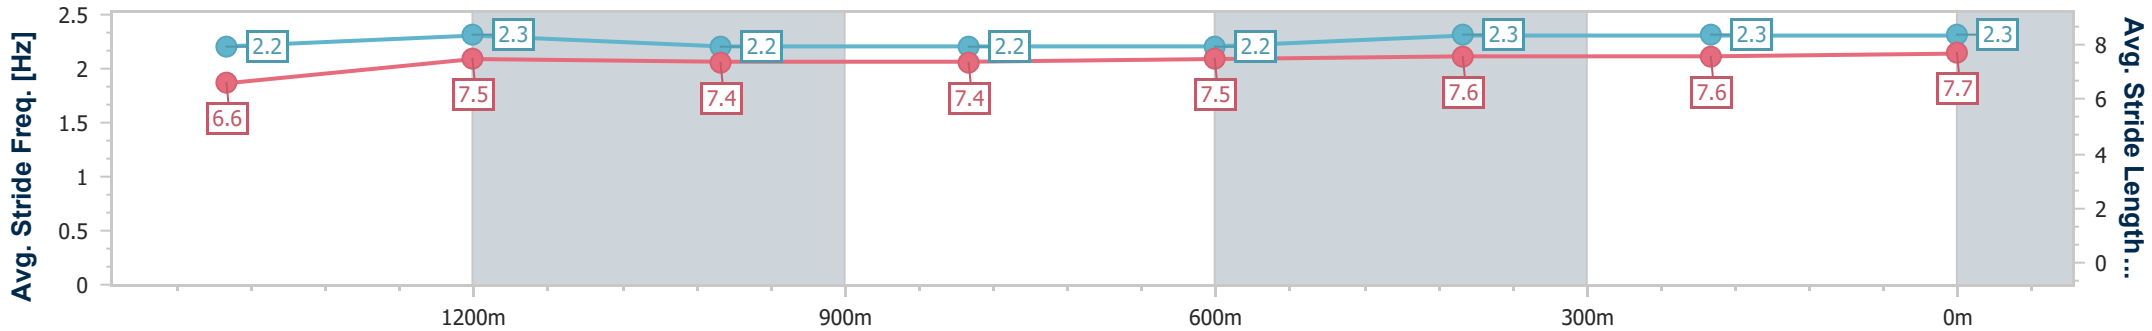

Ipswich QLD Professional  
 Race 6: LORRAE'S 40TH BIRTHDAY BENCHMARK 68 Handicap  
 - 1690m

14 January 2023 - 15:50

Track Rating: Good 4, Weather: Overcast, Rail Position: +5m Entire Course

Section	Overall	1400m	1200m	1000m	800m	600m	400m	200m						
Section Times	1:43.27 [5] (0:20.73)	1:22.54 [3] (0:11.68)	1:10.86 [5] (0:11.81)	0:59.05 [4] (0:12.16)	0:46.89 [4] (0:11.79)	0:35.10 [3] (0:11.66)	0:23.44 [4] (0:11.78)	0:11.66 [3] (0:11.66)						
Average Speed [km/h]	50.4	60.7	59.3	58.4	60.2	62.0	61.8	61.7						
Top Speed [km/h]	61.1	61.0	61.0	59.7	61.7	62.5	62.9	63.0						
Avg. Dist. to Rail [m]	3.4	3.7	6.2	6.1	3.4	0.8	3.6	4.9						
Avg. Stride Freq. [Hz]	2.2	2.3	2.2	2.2	2.2	2.3	2.3	2.2						
Avg. Stride Length [m]	6.4	7.4	7.3	7.3	7.5	7.6	7.6	7.6						

- [ ] Ranking at each section and finish
- .-.- No data available at this section
- NA No data available

Horse/Jockey Name	Flying Rothe
Final Rank	6
Fastest Section Time (Section)	0:11.51 (200m)
Top Speed [km/h] (Section)	63.3 (200m)
Race State	Finished

Ipswich QLD Professional  
 Race 6: LORRAE'S 40TH BIRTHDAY BENCHMARK 68 Handicap  
 - 1690m

14 January 2023 - 15:50

Track Rating: Good 4, Weather: Overcast, Rail Position: +5m Entire Course

Section	Overall	1400m	1200m	1000m	800m	600m	400m	200m						
Section Times	1:43.34 [6] (0:20.81)	1:22.53 [5] (0:11.66)	1:10.87 [6] (0:11.94)	0:58.93 [6] (0:12.19)	0:46.74 [6] (0:11.80)	0:34.94 [6] (0:11.65)	0:23.29 [8] (0:11.78)	0:11.51 [7] (0:11.51)						
Average Speed [km/h]	50.2	61.1	59.2	58.6	60.6	62.2	61.9	62.5						
Top Speed [km/h]	60.4	61.9	61.5	60.2	62.4	63.1	63.2	63.3						
Avg. Dist. to Rail [m]	1.8	2.4	4.0	3.9	1.8	1.1	3.9	6.6						
Avg. Stride Freq. [Hz]	2.2	2.3	2.2	2.2	2.2	2.3	2.3	2.3						
Avg. Stride Length [m]	6.6	7.5	7.4	7.4	7.5	7.6	7.6	7.7						