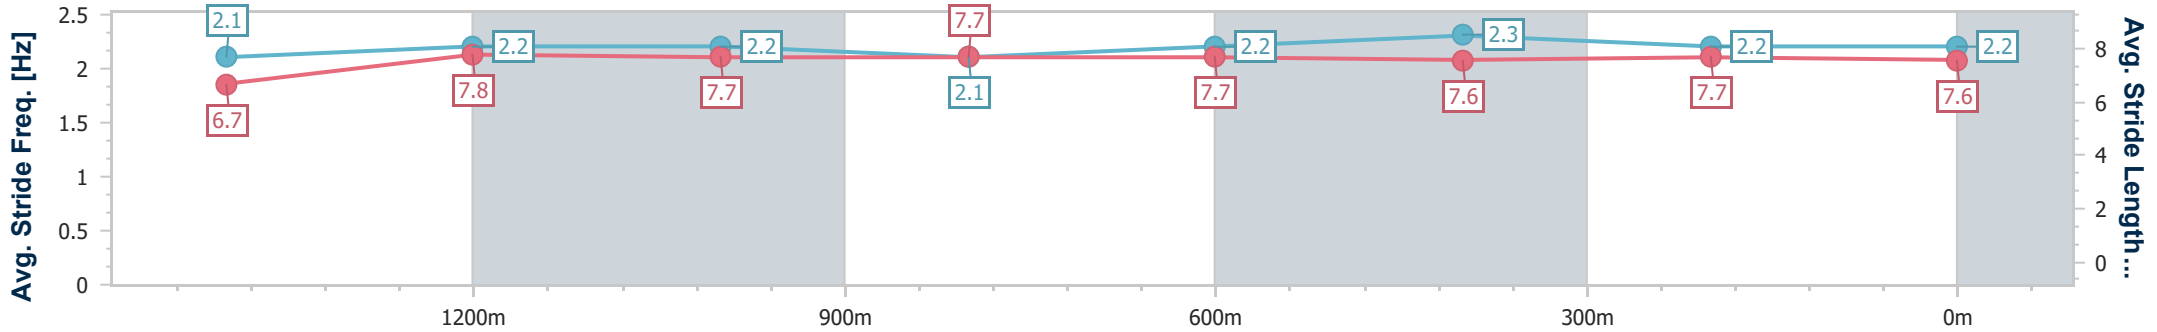

Ipswich QLD Professional  
 Race 6: LORRAE'S 40TH BIRTHDAY BENCHMARK 68 Handicap  
 - 1690m

14 January 2023 - 15:50

Track Rating: Good 4, Weather: Overcast, Rail Position: +5m Entire Course

Section	Overall	1400m	1200m	1000m	800m	600m	400m	200m					
Section Times	1:43.63 [8] (0:20.54)	1:23.09 [2] (0:11.63)	1:11.46 [2] (0:11.70)	0:59.76 [2] (0:12.20)	0:47.56 [2] (0:11.92)	0:35.64 [2] (0:11.72)	0:23.92 [2] (0:11.92)	0:12.00 [5] (0:12.00)					
Average Speed [km/h]	50.9	61.3	60.1	58.5	60.0	62.0	61.3	60.0					
Top Speed [km/h]	62.2	62.4	61.5	59.3	61.3	63.2	62.0	61.4					
Avg. Dist. to Rail [m]	5.4	2.4	5.2	4.2	1.8	2.1	4.0	4.2					
Avg. Stride Freq. [Hz]	2.2	2.3	2.2	2.2	2.3	2.3	2.3	2.2					
Avg. Stride Length [m]	6.6	7.6	7.5	7.3	7.4	7.5	7.4	7.4					

- [ ] Ranking at each section and finish
- .-.- No data available at this section
- NA No data available

Horse/Jockey Name	Rising Star
Final Rank	9
Fastest Section Time (Section)	0:11.64 (1400m)
Top Speed [km/h] (Section)	63.9 (600m)
Race State	Finished

Ipswich QLD Professional  
 Race 6: LORRAE'S 40TH BIRTHDAY BENCHMARK 68 Handicap  
 - 1690m

14 January 2023 - 15:50

Track Rating: Good 4, Weather: Overcast, Rail Position: +5m Entire Course

Section	Overall	1400m	1200m	1000m	800m	600m	400m	200m					
Section Times	1:43.97 [9] (0:20.94)	1:23.03 [7] (0:11.64)	1:11.39 [7] (0:11.69)	0:59.70 [5] (0:12.12)	0:47.58 [5] (0:11.90)	0:35.68 [5] (0:11.65)	0:24.03 [6] (0:11.97)	0:12.06 [9] (0:12.06)					
Average Speed [km/h]	49.9	61.6	60.3	58.8	60.0	62.6	61.9	59.6					
Top Speed [km/h]	60.7	62.4	62.5	59.4	61.9	63.9	63.0	62.2					
Avg. Dist. to Rail [m]	6.3	1.4	4.6	4.7	2.1	2.4	7.8	8.5					
Avg. Stride Freq. [Hz]	2.1	2.2	2.2	2.1	2.2	2.3	2.2	2.2					
Avg. Stride Length [m]	6.7	7.8	7.7	7.7	7.7	7.6	7.7	7.6					