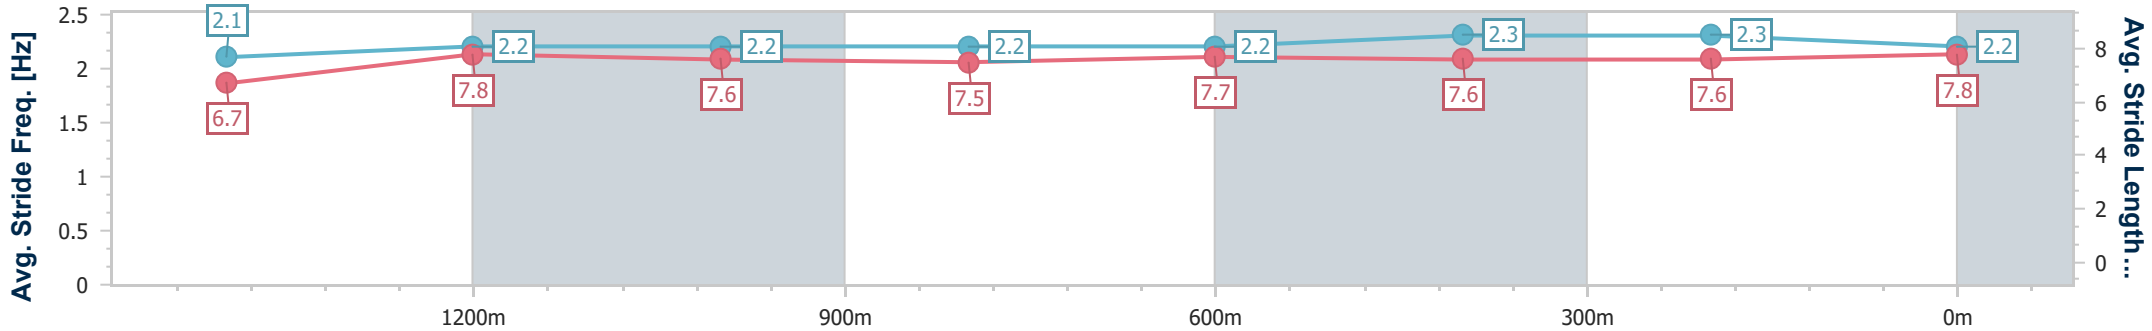

Ipswich QLD Professional  
 Race 6: LORRAE'S 40TH BIRTHDAY BENCHMARK 68 Handicap  
 - 1690m

14 January 2023 - 15:50

Track Rating: Good 4, Weather: Overcast, Rail Position: +5m Entire Course

Section	Overall	1400m	1200m	1000m	800m	600m	400m	200m						
Section Times	1:43.34 [6] (0:20.81)	1:22.53 [5] (0:11.66)	1:10.87 [6] (0:11.94)	0:58.93 [6] (0:12.19)	0:46.74 [6] (0:11.80)	0:34.94 [6] (0:11.65)	0:23.29 [8] (0:11.78)	0:11.51 [7] (0:11.51)						
Average Speed [km/h]	50.2	61.1	59.2	58.6	60.6	62.2	61.9	62.5						
Top Speed [km/h]	60.4	61.9	61.5	60.2	62.4	63.1	63.2	63.3						
Avg. Dist. to Rail [m]	1.8	2.4	4.0	3.9	1.8	1.1	3.9	6.6						
Avg. Stride Freq. [Hz]	2.2	2.3	2.2	2.2	2.2	2.3	2.3	2.3						
Avg. Stride Length [m]	6.6	7.5	7.4	7.4	7.5	7.6	7.6	7.7						

- [ ] Ranking at each section and finish
- .-.- No data available at this section
- NA No data available

Horse/Jockey Name	Smokey Diamond
Final Rank	7
Fastest Section Time (Section)	0:11.54 (1400m)
Top Speed [km/h] (Section)	63.3 (400m)
Race State	Finished

Ipswich QLD Professional  
 Race 6: LORRAE'S 40TH BIRTHDAY BENCHMARK 68 Handicap  
 - 1690m

14 January 2023 - 15:50

Track Rating: Good 4, Weather: Overcast, Rail Position: +5m Entire Course

Section	Overall	1400m	1200m	1000m	800m	600m	400m	200m						
Section Times	1:43.42 [7] (0:20.86)	1:22.56 [6] (0:11.54)	1:11.02 [3] (0:11.80)	0:59.22 [3] (0:12.16)	0:47.06 [3] (0:11.85)	0:35.21 [4] (0:11.76)	0:23.45 [5] (0:11.74)	0:11.71 [4] (0:11.71)						
Average Speed [km/h]	50.1	61.6	59.5	58.6	60.3	61.9	62.2	61.6						
Top Speed [km/h]	61.4	62.1	61.4	61.6	61.3	62.5	63.3	62.8						
Avg. Dist. to Rail [m]	4.2	3.1	5.6	4.6	1.9	2.5	4.9	7.5						
Avg. Stride Freq. [Hz]	2.1	2.2	2.2	2.2	2.2	2.3	2.3	2.2						
Avg. Stride Length [m]	6.7	7.8	7.6	7.5	7.7	7.6	7.6	7.8						