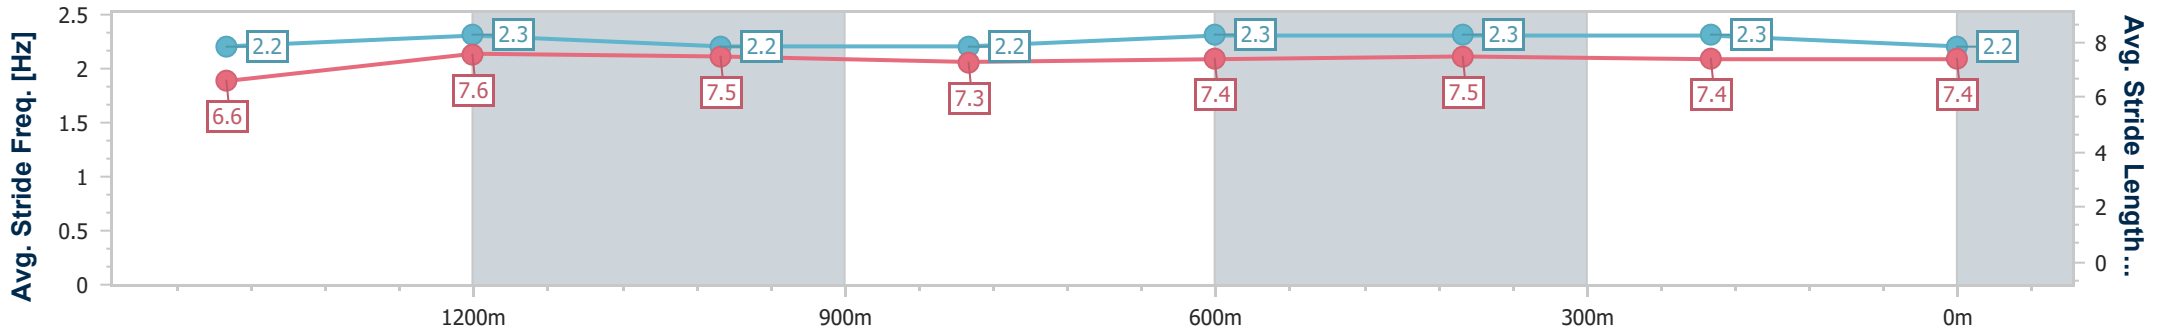

Ipswich QLD Professional  
 Race 6: LORRAE'S 40TH BIRTHDAY BENCHMARK 68 Handicap  
 - 1690m

14 January 2023 - 15:50

Track Rating: Good 4, Weather: Overcast, Rail Position: +5m Entire Course

Section	Overall	1400m	1200m	1000m	800m	600m	400m	200m						
Section Times	1:43.42 [7] (0:20.86)	1:22.56 [6] (0:11.54)	1:11.02 [3] (0:11.80)	0:59.22 [3] (0:12.16)	0:47.06 [3] (0:11.85)	0:35.21 [4] (0:11.76)	0:23.45 [5] (0:11.74)	0:11.71 [4] (0:11.71)						
Average Speed [km/h]	50.1	61.6	59.5	58.6	60.3	61.9	62.2	61.6						
Top Speed [km/h]	61.4	62.1	61.4	61.6	61.3	62.5	63.3	62.8						
Avg. Dist. to Rail [m]	4.2	3.1	5.6	4.6	1.9	2.5	4.9	7.5						
Avg. Stride Freq. [Hz]	2.1	2.2	2.2	2.2	2.2	2.3	2.3	2.2						
Avg. Stride Length [m]	6.7	7.8	7.6	7.5	7.7	7.6	7.6	7.8						

- [ ] Ranking at each section and finish
- .-.- No data available at this section
- NA No data available

Horse/Jockey Name	Giveitallali
Final Rank	8
Fastest Section Time (Section)	0:11.63 (1400m)
Top Speed [km/h] (Section)	63.2 (600m)
Race State	Finished

Ipswich QLD Professional  
 Race 6: LORRAE'S 40TH BIRTHDAY BENCHMARK 68 Handicap  
 - 1690m

14 January 2023 - 15:50

Track Rating: Good 4, Weather: Overcast, Rail Position: +5m Entire Course

Section	Overall	1400m	1200m	1000m	800m	600m	400m	200m					
Section Times	1:43.63 [8] (0:20.54)	1:23.09 [2] (0:11.63)	1:11.46 [2] (0:11.70)	0:59.76 [2] (0:12.20)	0:47.56 [2] (0:11.92)	0:35.64 [2] (0:11.72)	0:23.92 [2] (0:11.92)	0:12.00 [5] (0:12.00)					
Average Speed [km/h]	50.9	61.3	60.1	58.5	60.0	62.0	61.3	60.0					
Top Speed [km/h]	62.2	62.4	61.5	59.3	61.3	63.2	62.0	61.4					
Avg. Dist. to Rail [m]	5.4	2.4	5.2	4.2	1.8	2.1	4.0	4.2					
Avg. Stride Freq. [Hz]	2.2	2.3	2.2	2.2	2.3	2.3	2.3	2.2					
Avg. Stride Length [m]	6.6	7.6	7.5	7.3	7.4	7.5	7.4	7.4					