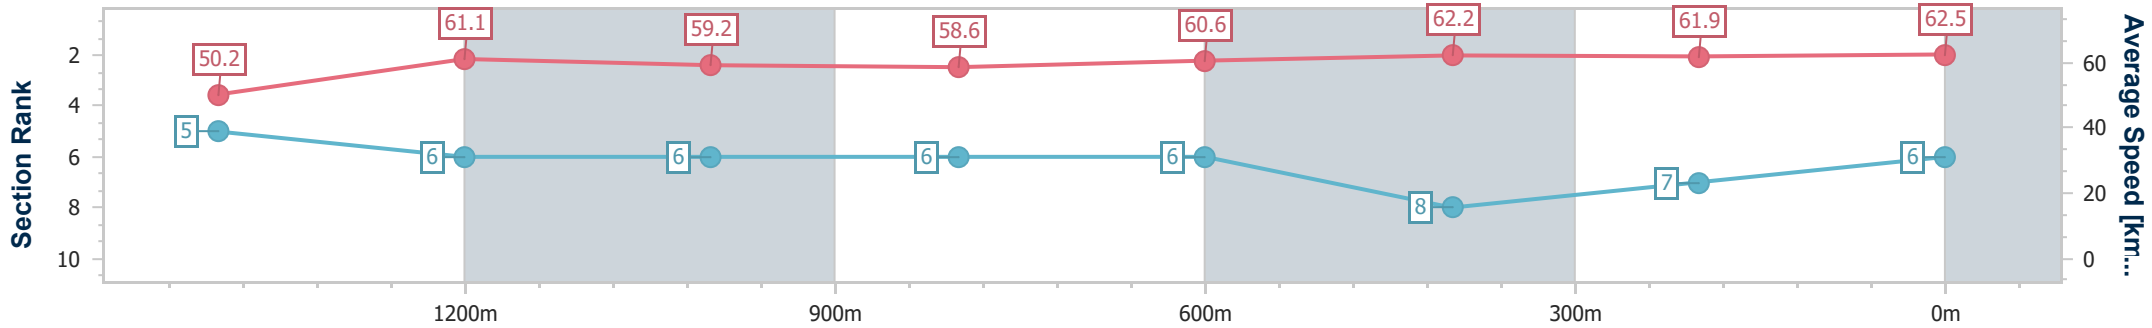

- [ ] Ranking at each section and finish
- .-.- No data available at this section
- NA No data available

Horse/Jockey Name	Flying Rothe
Final Rank	6
Fastest Section Time (Section)	0:11.51 (200m)
Top Speed [km/h] (Section)	63.3 (200m)
Race State	Finished

Ipswich QLD Professional  
 Race 6: LORRAE'S 40TH BIRTHDAY BENCHMARK 68 Handicap  
 - 1690m

14 January 2023 - 15:50

Track Rating: Good 4, Weather: Overcast, Rail Position: +5m Entire Course

Section	Overall	1400m	1200m	1000m	800m	600m	400m	200m						
Section Times	1:43.34 [6] (0:20.81)	1:22.53 [5] (0:11.66)	1:10.87 [6] (0:11.94)	0:58.93 [6] (0:12.19)	0:46.74 [6] (0:11.80)	0:34.94 [6] (0:11.65)	0:23.29 [8] (0:11.78)	0:11.51 [7] (0:11.51)						
Average Speed [km/h]	50.2	61.1	59.2	58.6	60.6	62.2	61.9	62.5						
Top Speed [km/h]	60.4	61.9	61.5	60.2	62.4	63.1	63.2	63.3						
Avg. Dist. to Rail [m]	1.8	2.4	4.0	3.9	1.8	1.1	3.9	6.6						
Avg. Stride Freq. [Hz]	2.2	2.3	2.2	2.2	2.2	2.3	2.3	2.3						
Avg. Stride Length [m]	6.6	7.5	7.4	7.4	7.5	7.6	7.6	7.7						