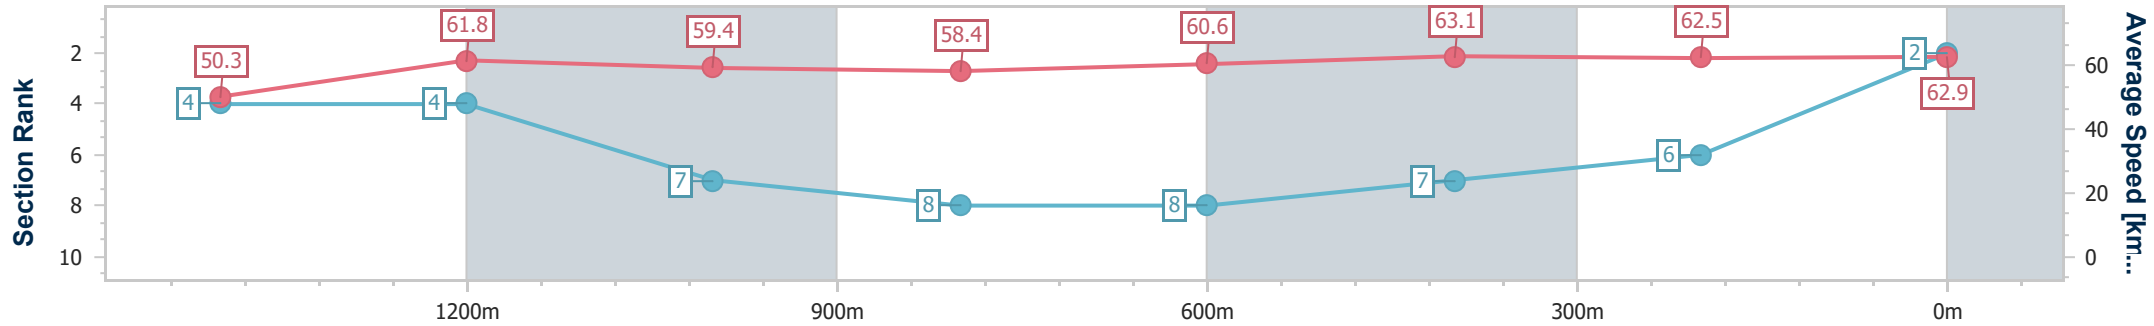

Horse/Jockey Name	Raging Pole
Final Rank	2
Fastest Section Time (Section)	0:11.42 (200m)
Top Speed [km/h] (Section)	65.0 (200m)
Race State	Finished

Ipswich QLD Professional
Race 6: LORRAE'S 40TH BIRTHDAY BENCHMARK 68 Handicap
- 1690m

14 January 2023 - 15:50

Track Rating: Good 4, Weather: Overcast, Rail Position: +5m Entire Course

Section	Overall	1400m	1200m	1000m	800m	600m	400m	200m					
Section Times	1:43.07 [2] (0:20.77)	1:22.30 [4] (0:11.60)	1:10.70 [4] (0:12.08)	0:58.62 [7] (0:12.32)	0:46.30 [8] (0:11.88)	0:34.42 [8] (0:11.43)	0:22.99 [7] (0:11.57)	0:11.42 [6] (0:11.42)					
Average Speed [km/h]	50.3	61.8	59.4	58.4	60.6	63.1	62.5	62.9					
Top Speed [km/h]	60.9	62.7	61.9	60.1	62.5	63.7	64.5	65.0					
Avg. Dist. to Rail [m]	2.7	0.8	0.9	0.4	0.3	0.4	2.0	5.6					
Avg. Stride Freq. [Hz]	2.2	2.3	2.3	2.2	2.3	2.3	2.3	2.3					
Avg. Stride Length [m]	6.5	7.4	7.2	7.3	7.4	7.6	7.5	7.6					

- [ ] Ranking at each section and finish
- -.-.- No data available at this section
- NA No data available