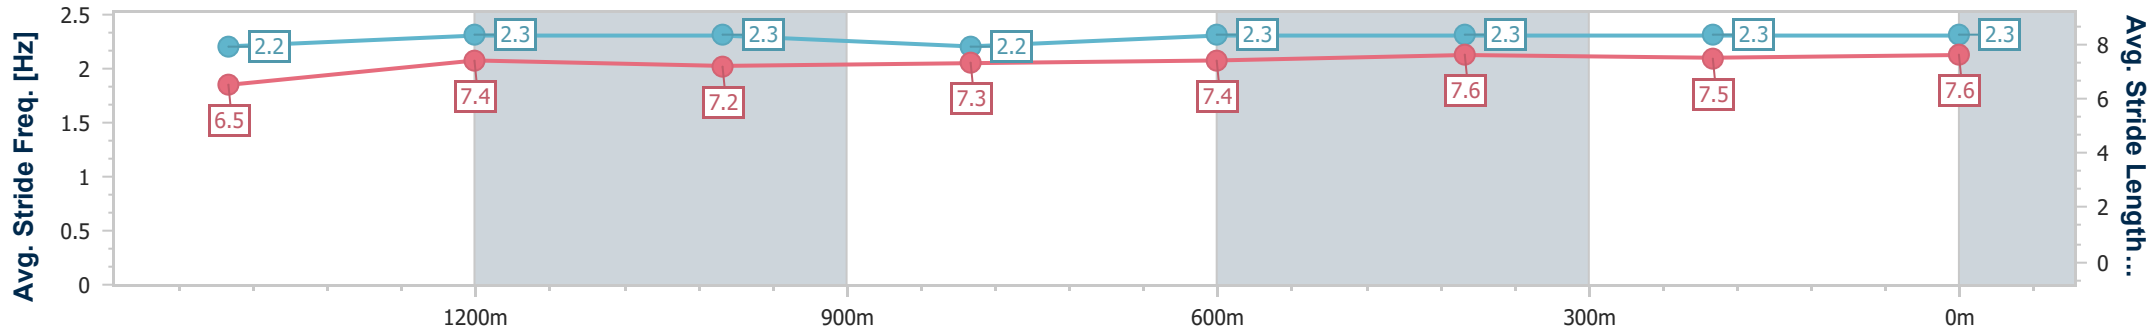

14 January 2023 - 15:50

Track Rating: Good 4, Weather: Overcast, Rail Position: +5m Entire Course

Section	Overall	1400m	1200m	1000m	800m	600m	400m	200m						
Section Times	1:42.97 [1] (0:20.31)	1:22.66 [1] (0:11.69)	1:10.97 [1] (0:11.86)	0:59.11 [1] (0:12.09)	0:47.02 [1] (0:11.92)	0:35.10 [1] (0:11.73)	0:23.37 [1] (0:11.61)	0:11.76 [1] (0:11.76)						
Average Speed [km/h]	51.4	60.8	59.3	58.7	59.6	61.6	62.5	61.2						
Top Speed [km/h]	61.8	61.8	60.8	59.2	61.5	62.5	63.4	62.8						
Avg. Dist. to Rail [m]	2.3	2.8	5.3	6.3	3.3	0.8	2.6	3.3						
Avg. Stride Freq. [Hz]	2.1	2.1	2.1	2.0	2.1	2.1	2.1	2.1						
Avg. Stride Length [m]	7.0	8.1	8.0	8.0	8.1	8.2	8.2	8.3						

- [ ] Ranking at each section and finish
- .-.- No data available at this section
- NA No data available

Horse/Jockey Name	Raging Pole
Final Rank	2
Fastest Section Time (Section)	0:11.42 (200m)
Top Speed [km/h] (Section)	65.0 (200m)
Race State	Finished

Ipswich QLD Professional  
 Race 6: LORRAE'S 40TH BIRTHDAY BENCHMARK 68 Handicap  
 - 1690m

14 January 2023 - 15:50

Track Rating: Good 4, Weather: Overcast, Rail Position: +5m Entire Course

Section	Overall	1400m	1200m	1000m	800m	600m	400m	200m					
Section Times	1:43.07 [2] (0:20.77)	1:22.30 [4] (0:11.60)	1:10.70 [4] (0:12.08)	0:58.62 [7] (0:12.32)	0:46.30 [8] (0:11.88)	0:34.42 [8] (0:11.43)	0:22.99 [7] (0:11.57)	0:11.42 [6] (0:11.42)					
Average Speed [km/h]	50.3	61.8	59.4	58.4	60.6	63.1	62.5	62.9					
Top Speed [km/h]	60.9	62.7	61.9	60.1	62.5	63.7	64.5	65.0					
Avg. Dist. to Rail [m]	2.7	0.8	0.9	0.4	0.3	0.4	2.0	5.6					
Avg. Stride Freq. [Hz]	2.2	2.3	2.3	2.2	2.3	2.3	2.3	2.3					
Avg. Stride Length [m]	6.5	7.4	7.2	7.3	7.4	7.6	7.5	7.6					