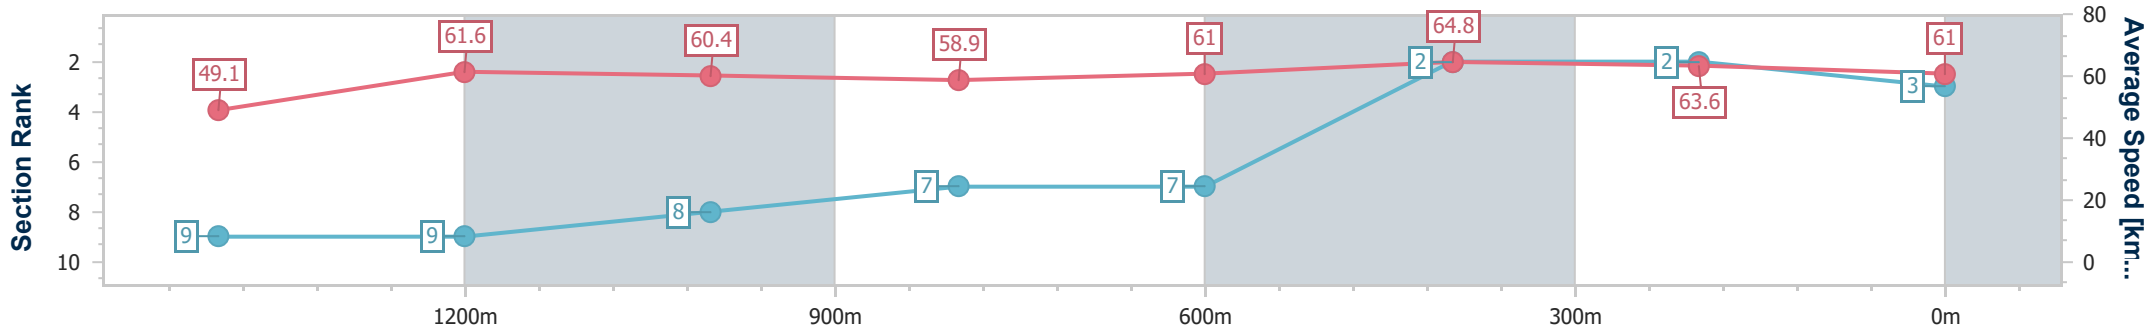

- [ ] Ranking at each section and finish
- .-.- No data available at this section
- NA No data available

Horse/Jockey Name	Calm Seeker
Final Rank	3
Fastest Section Time (Section)	0:11.29 (600m)
Top Speed [km/h] (Section)	65.9 (400m)
Race State	Finished

Ipswich QLD Professional  
 Race 6: LORRAE'S 40TH BIRTHDAY BENCHMARK 68 Handicap  
 - 1690m

14 January 2023 - 15:50

Track Rating: Good 4, Weather: Overcast, Rail Position: +5m Entire Course

Section	Overall	1400m	1200m	1000m	800m	600m	400m	200m						
Section Times	1:43.09 [3] (0:21.32)	1:21.77 [9] (0:11.64)	1:10.13 [9] (0:11.71)	0:58.42 [8] (0:12.09)	0:46.33 [7] (0:11.72)	0:34.61 [7] (0:11.29)	0:23.32 [2] (0:11.52)	0:11.80 [2] (0:11.80)						
Average Speed [km/h]	49.1	61.6	60.4	58.9	61.0	64.8	63.6	61.0						
Top Speed [km/h]	61.3	63.2	63.9	60.0	63.3	65.8	65.9	63.5						
Avg. Dist. to Rail [m]	4.5	1.4	4.2	4.6	2.0	3.4	5.1	5.2						
Avg. Stride Freq. [Hz]	2.3	2.4	2.3	2.3	2.3	2.4	2.4	2.3						
Avg. Stride Length [m]	6.1	7.3	7.3	7.2	7.4	7.4	7.5	7.3						