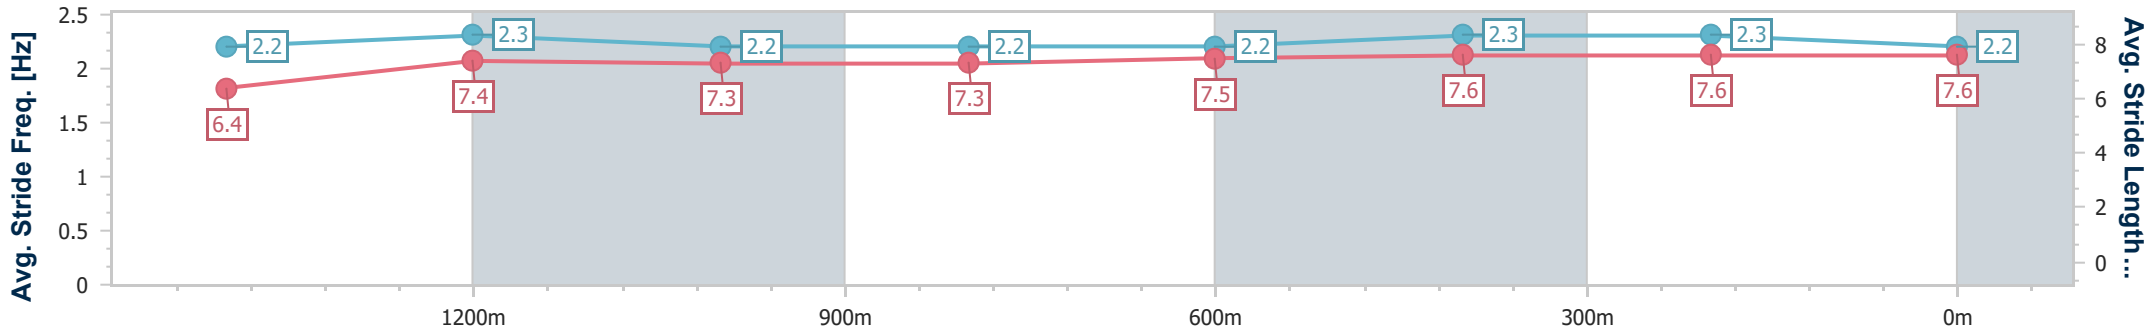

Ipswich QLD Professional  
 Race 6: LORRAE'S 40TH BIRTHDAY BENCHMARK 68 Handicap  
 - 1690m

14 January 2023 - 15:50

Track Rating: Good 4, Weather: Overcast, Rail Position: +5m Entire Course

Section	Overall	1400m	1200m	1000m	800m	600m	400m	200m						
Section Times	1:43.20 [4] (0:21.31)	1:21.89 [8] (0:11.56)	1:10.33 [8] (0:11.88)	0:58.45 [9] (0:12.21)	0:46.24 [9] (0:11.77)	0:34.47 [9] (0:11.43)	0:23.04 [9] (0:11.75)	0:11.29 [8] (0:11.29)						
Average Speed [km/h]	49.0	61.7	59.4	58.3	60.4	63.4	62.7	63.7						
Top Speed [km/h]	61.0	62.6	62.1	59.4	62.7	64.2	63.8	64.6						
Avg. Dist. to Rail [m]	1.5	2.3	4.7	4.9	2.9	1.4	6.5	8.7						
Avg. Stride Freq. [Hz]	2.2	2.3	2.2	2.2	2.2	2.3	2.3	2.3						
Avg. Stride Length [m]	6.3	7.6	7.4	7.4	7.5	7.6	7.6	7.6						

- [ ] Ranking at each section and finish
- .-.- No data available at this section
- NA No data available

Horse/Jockey Name	Impel Gazelle
Final Rank	5
Fastest Section Time (Section)	0:11.66 (600m)
Top Speed [km/h] (Section)	63.0 (200m)
Race State	Finished

Ipswich QLD Professional  
 Race 6: LORRAE'S 40TH BIRTHDAY BENCHMARK 68 Handicap  
 - 1690m

14 January 2023 - 15:50

Track Rating: Good 4, Weather: Overcast, Rail Position: +5m Entire Course

Section	Overall	1400m	1200m	1000m	800m	600m	400m	200m						
Section Times	1:43.27 [5] (0:20.73)	1:22.54 [3] (0:11.68)	1:10.86 [5] (0:11.81)	0:59.05 [4] (0:12.16)	0:46.89 [4] (0:11.79)	0:35.10 [3] (0:11.66)	0:23.44 [4] (0:11.78)	0:11.66 [3] (0:11.66)						
Average Speed [km/h]	50.4	60.7	59.3	58.4	60.2	62.0	61.8	61.7						
Top Speed [km/h]	61.1	61.0	61.0	59.7	61.7	62.5	62.9	63.0						
Avg. Dist. to Rail [m]	3.4	3.7	6.2	6.1	3.4	0.8	3.6	4.9						
Avg. Stride Freq. [Hz]	2.2	2.3	2.2	2.2	2.2	2.3	2.3	2.2						
Avg. Stride Length [m]	6.4	7.4	7.3	7.3	7.5	7.6	7.6	7.6						