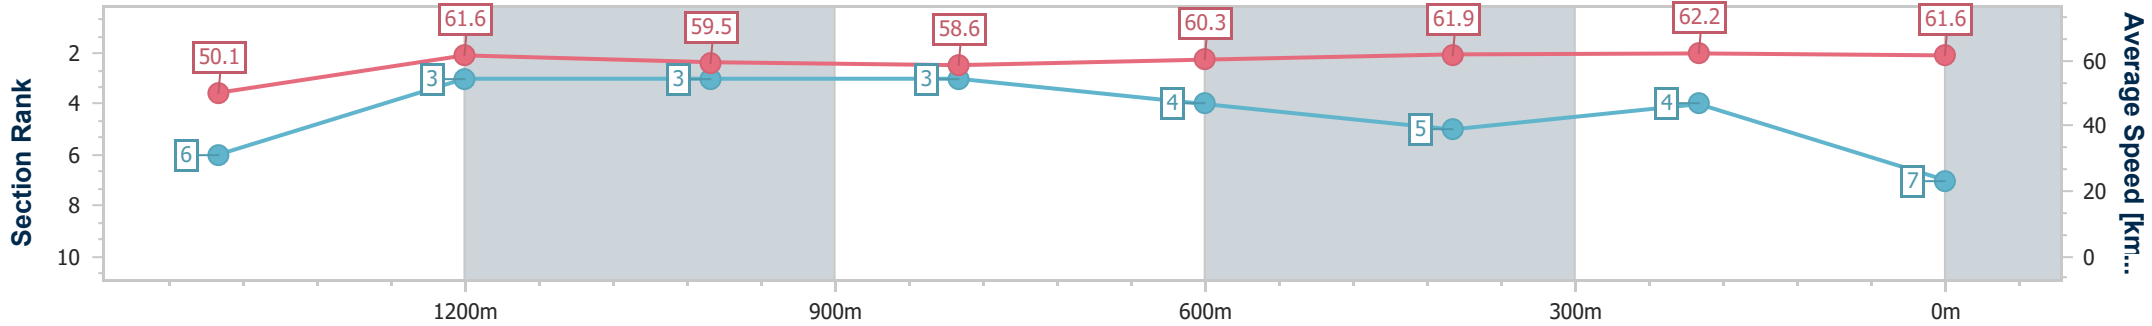

- [ ] Ranking at each section and finish
- .-.- No data available at this section
- NA No data available

Horse/Jockey Name	Smokey Diamond
Final Rank	7
Fastest Section Time (Section)	0:11.54 (1400m)
Top Speed [km/h] (Section)	63.3 (400m)
Race State	Finished

Ipswich QLD Professional  
 Race 6: LORRAE'S 40TH BIRTHDAY BENCHMARK 68 Handicap  
 - 1690m

14 January 2023 - 15:50

Track Rating: Good 4, Weather: Overcast, Rail Position: +5m Entire Course

Section	Overall	1400m	1200m	1000m	800m	600m	400m	200m						
Section Times	1:43.42 [7] (0:20.86)	1:22.56 [6] (0:11.54)	1:11.02 [3] (0:11.80)	0:59.22 [3] (0:12.16)	0:47.06 [3] (0:11.85)	0:35.21 [4] (0:11.76)	0:23.45 [5] (0:11.74)	0:11.71 [4] (0:11.71)						
Average Speed [km/h]	50.1	61.6	59.5	58.6	60.3	61.9	62.2	61.6						
Top Speed [km/h]	61.4	62.1	61.4	61.6	61.3	62.5	63.3	62.8						
Avg. Dist. to Rail [m]	4.2	3.1	5.6	4.6	1.9	2.5	4.9	7.5						
Avg. Stride Freq. [Hz]	2.1	2.2	2.2	2.2	2.2	2.3	2.3	2.2						
Avg. Stride Length [m]	6.7	7.8	7.6	7.5	7.7	7.6	7.6	7.8						