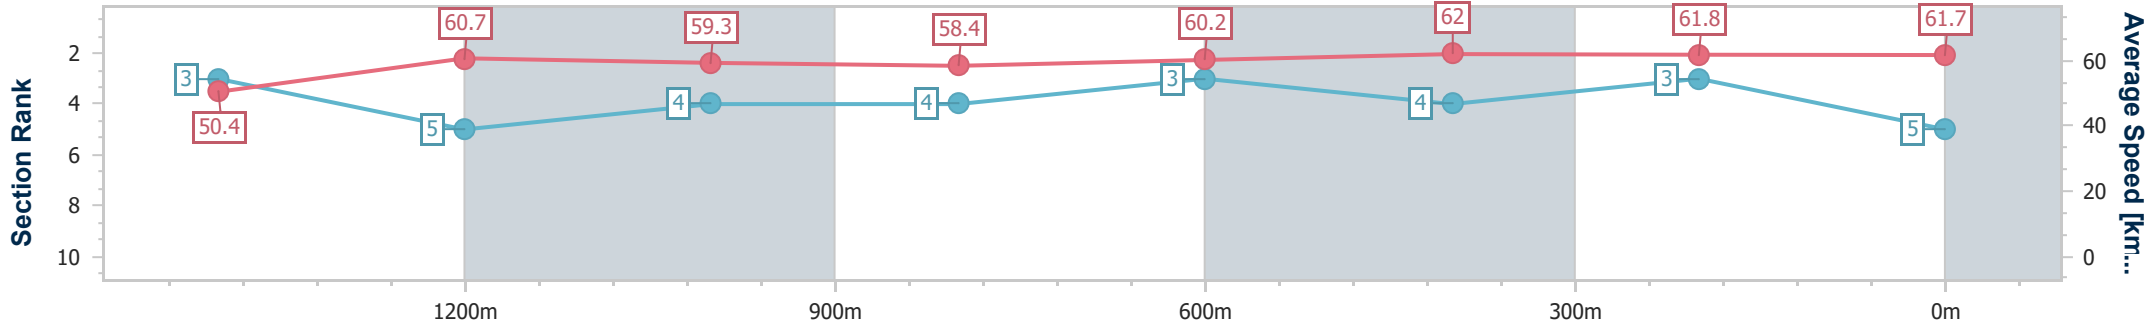

- [ ] Ranking at each section and finish
- .-.- No data available at this section
- NA No data available

Horse/Jockey Name	Impel Gazelle
Final Rank	5
Fastest Section Time (Section)	0:11.66 (600m)
Top Speed [km/h] (Section)	63.0 (200m)
Race State	Finished

Ipswich QLD Professional  
 Race 6: LORRAE'S 40TH BIRTHDAY BENCHMARK 68 Handicap  
 - 1690m

14 January 2023 - 15:50

Track Rating: Good 4, Weather: Overcast, Rail Position: +5m Entire Course

Section	Overall	1400m	1200m	1000m	800m	600m	400m	200m						
Section Times	1:43.27 [5] (0:20.73)	1:22.54 [3] (0:11.68)	1:10.86 [5] (0:11.81)	0:59.05 [4] (0:12.16)	0:46.89 [4] (0:11.79)	0:35.10 [3] (0:11.66)	0:23.44 [4] (0:11.78)	0:11.66 [3] (0:11.66)						
Average Speed [km/h]	50.4	60.7	59.3	58.4	60.2	62.0	61.8	61.7						
Top Speed [km/h]	61.1	61.0	61.0	59.7	61.7	62.5	62.9	63.0						
Avg. Dist. to Rail [m]	3.4	3.7	6.2	6.1	3.4	0.8	3.6	4.9						
Avg. Stride Freq. [Hz]	2.2	2.3	2.2	2.2	2.2	2.3	2.3	2.2						
Avg. Stride Length [m]	6.4	7.4	7.3	7.3	7.5	7.6	7.6	7.6						