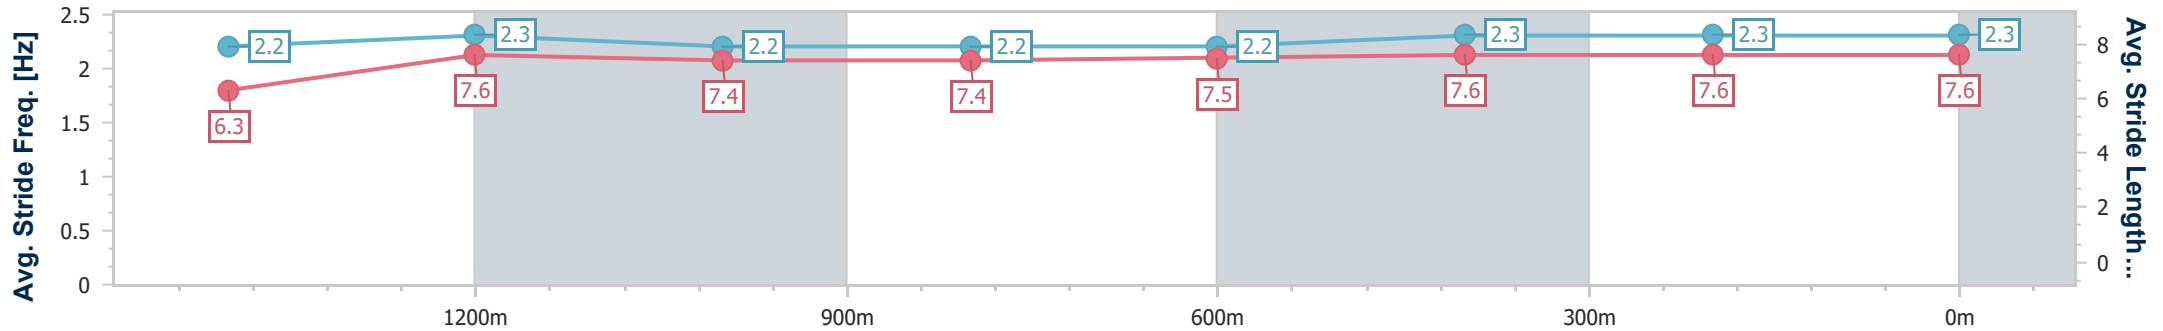

- [ ] Ranking at each section and finish
- .-.- No data available at this section
- NA No data available

Horse/Jockey Name	Ruby's Lad
Final Rank	4
Fastest Section Time (Section)	0:11.29 (200m)
Top Speed [km/h] (Section)	64.6 (200m)
Race State	Finished

Ipswich QLD Professional  
 Race 6: LORRAE'S 40TH BIRTHDAY BENCHMARK 68 Handicap  
 - 1690m

14 January 2023 - 15:50

Track Rating: Good 4, Weather: Overcast, Rail Position: +5m Entire Course

Section	Overall	1400m	1200m	1000m	800m	600m	400m	200m						
Section Times	1:43.20 [4] (0:21.31)	1:21.89 [8] (0:11.56)	1:10.33 [8] (0:11.88)	0:58.45 [9] (0:12.21)	0:46.24 [9] (0:11.77)	0:34.47 [9] (0:11.43)	0:23.04 [9] (0:11.75)	0:11.29 [8] (0:11.29)						
Average Speed [km/h]	49.0	61.7	59.4	58.3	60.4	63.4	62.7	63.7						
Top Speed [km/h]	61.0	62.6	62.1	59.4	62.7	64.2	63.8	64.6						
Avg. Dist. to Rail [m]	1.5	2.3	4.7	4.9	2.9	1.4	6.5	8.7						
Avg. Stride Freq. [Hz]	2.2	2.3	2.2	2.2	2.2	2.3	2.3	2.3						
Avg. Stride Length [m]	6.3	7.6	7.4	7.4	7.5	7.6	7.6	7.6						