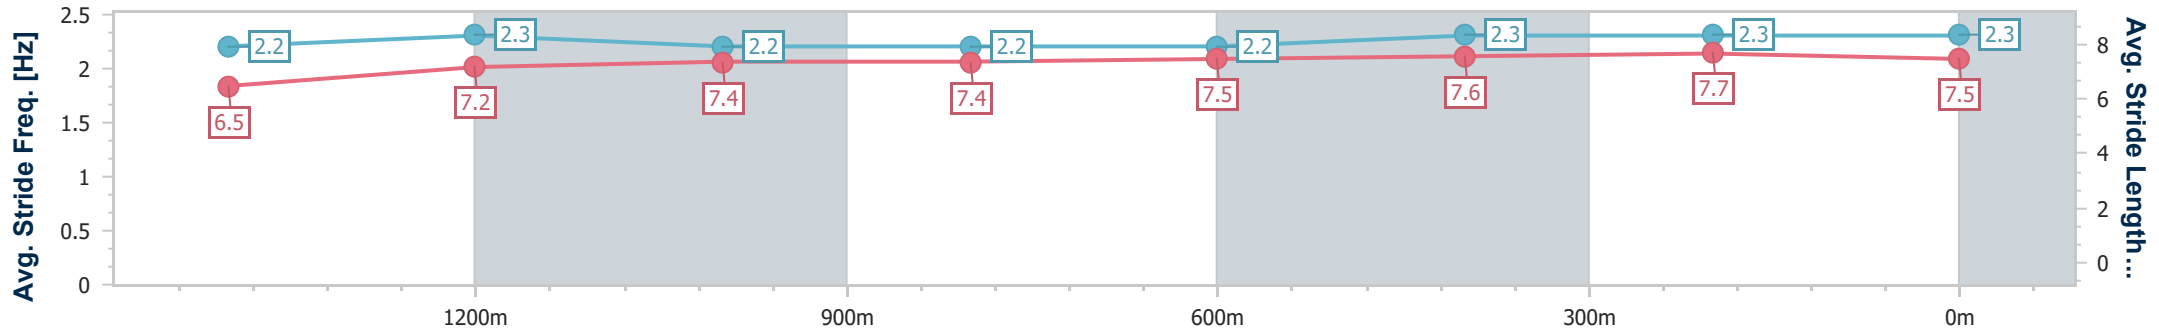

Horse/Jockey Name	Grinzing Knight
Final Rank	1
Fastest Section Time (Section)	0:11.15 (400m)
Top Speed [km/h] (Section)	65.4 (400m)
Race State	Finished

Ipswich QLD Professional
Race 7: THE BARN FAMILY RESTAURANT RATINGS BAND 0 -
60 Handicap - 1690m
14 January 2023 - 16:30
Track Rating: Good 4, Weather: Overcast, Rail Position: +5m Entire Course

Section	Overall	1400m	1200m	1000m	800m	600m	400m	200m					
Section Times	1:42.97 [1] (0:20.39)	1:22.58 [2] (0:12.00)	1:10.58 [2] (0:12.01)	0:58.57 [1] (0:12.24)	0:46.33 [1] (0:12.04)	0:34.29 [1] (0:11.60)	0:22.69 [1] (0:11.15)	0:11.54 [1] (0:11.54)					
Average Speed [km/h]	51.4	59.6	59.0	58.3	59.2	61.6	64.3	62.4					
Top Speed [km/h]	60.6	62.1	60.9	59.5	59.7	64.5	65.4	64.5					
Avg. Dist. to Rail [m]	5.1	1.1	3.9	4.0	2.4	1.5	0.7	0.5					
Avg. Stride Freq. [Hz]	2.2	2.3	2.2	2.2	2.2	2.3	2.3	2.3					
Avg. Stride Length [m]	6.5	7.2	7.4	7.4	7.5	7.6	7.7	7.5					

- [ ] Ranking at each section and finish
- -.-.- No data available at this section
- NA No data available