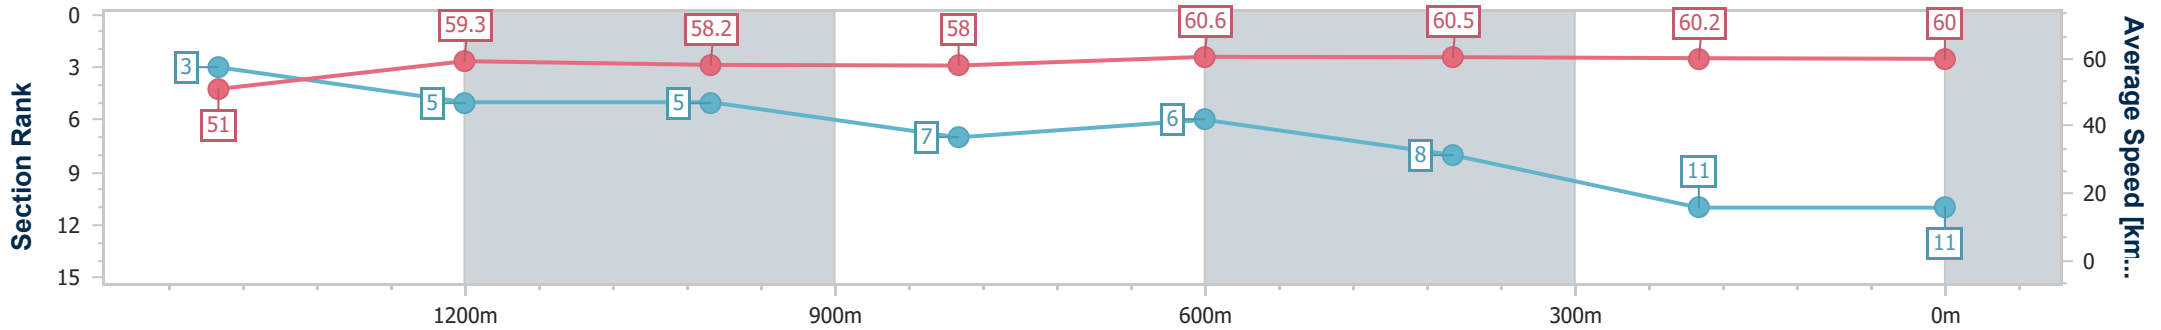

Horse/Jockey Name	Takunai
Final Rank	11
Fastest Section Time (Section)	0:11.85 (800m)
Top Speed [km/h] (Section)	61.2 (800m)
Race State	Finished

Ipswich QLD Professional
Race 7: THE BARN FAMILY RESTAURANT RATINGS BAND 0 -
60 Handicap - 1690m
14 January 2023 - 16:30
Track Rating: Good 4, Weather: Overcast, Rail Position: +5m Entire Course

Section	Overall	1400m	1200m	1000m	800m	600m	400m	200m						
Section Times	1:45.15 [11] (0:20.47)	1:24.68 [3] (0:12.19)	1:12.49 [5] (0:12.30)	1:00.19 [5] (0:12.38)	0:47.81 [7] (0:11.85)	0:35.96 [6] (0:11.95)	0:24.01 [8] (0:12.01)	0:12.00 [11] (0:12.00)						
Average Speed [km/h]	51.0	59.3	58.2	58.0	60.6	60.5	60.2	60.0						
Top Speed [km/h]	61.1	60.2	59.7	60.0	61.2	61.2	61.1	61.0						
Avg. Dist. to Rail [m]	2.2	0.7	1.3	1.4	0.5	1.0	2.3	5.0						
Avg. Stride Freq. [Hz]	2.2	2.2	2.2	2.2	2.2	2.2	2.2	2.2						
Avg. Stride Length [m]	6.5	7.4	7.4	7.4	7.5	7.5	7.5	7.5						

- [ ] Ranking at each section and finish
- -.-.- No data available at this section
- NA No data available