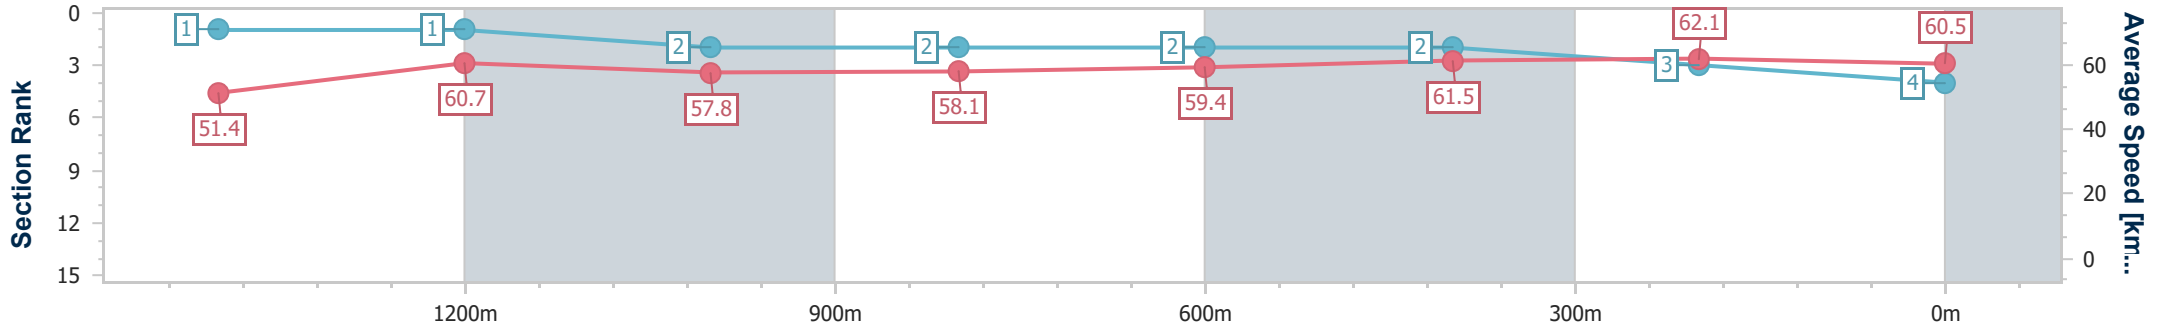

Horse/Jockey Name	Pole Volter
Final Rank	4
Fastest Section Time (Section)	0:11.65 (400m)
Top Speed [km/h] (Section)	63.7 (Overall)
Race State	Finished

Ipswich QLD Professional
Race 7: THE BARN FAMILY RESTAURANT RATINGS BAND 0 -
60 Handicap - 1690m
14 January 2023 - 16:30
Track Rating: Good 4, Weather: Overcast, Rail Position: +5m Entire Course

Section	Overall	1400m	1200m	1000m	800m	600m	400m	200m					
Section Times	1:44.08 [4] (0:20.38)	1:23.70 [1] (0:11.86)	1:11.84 [1] (0:12.30)	0:59.54 [2] (0:12.26)	0:47.28 [2] (0:12.02)	0:35.26 [2] (0:11.70)	0:23.56 [2] (0:11.65)	0:11.91 [3] (0:11.91)					
Average Speed [km/h]	51.4	60.7	57.8	58.1	59.4	61.5	62.1	60.5					
Top Speed [km/h]	63.7	62.7	60.6	59.3	60.7	62.3	62.8	62.9					
Avg. Dist. to Rail [m]	4.5	1.4	3.1	4.0	2.3	0.5	2.3	4.0					
Avg. Stride Freq. [Hz]	2.3	2.3	2.2	2.2	2.3	2.4	2.4	2.3					
Avg. Stride Length [m]	6.3	7.5	7.2	7.3	7.2	7.2	7.3	7.3					

- [ ] Ranking at each section and finish
- -.-.- No data available at this section
- NA No data available