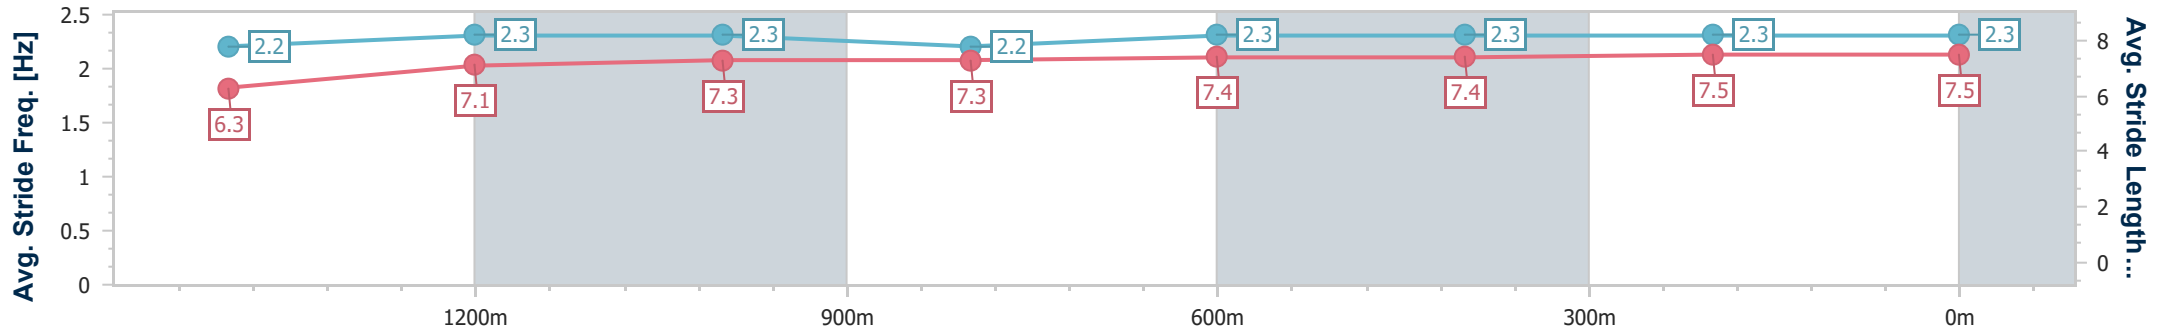

Horse/Jockey Name	Spurious
Final Rank	7
Fastest Section Time (Section)	0:11.61 (400m)
Top Speed [km/h] (Section)	62.8 (200m)
Race State	Finished

Ipswich QLD Professional
Race 7: THE BARN FAMILY RESTAURANT RATINGS BAND 0 -
60 Handicap - 1690m
14 January 2023 - 16:30
Track Rating: Good 4, Weather: Overcast, Rail Position: +5m Entire Course

Section	Overall	1400m	1200m	1000m	800m	600m	400m	200m					
Section Times	1:44.49 [7] (0:21.00)	1:23.49 [6] (0:12.06)	1:11.43 [6] (0:12.05)	0:59.38 [7] (0:12.18)	0:47.20 [6] (0:11.98)	0:35.22 [7] (0:11.85)	0:23.37 [6] (0:11.61)	0:11.76 [6] (0:11.76)					
Average Speed [km/h]	49.8	59.6	58.8	58.6	59.7	60.7	62.0	61.2					
Top Speed [km/h]	62.6	60.9	60.6	59.9	61.1	62.1	62.6	62.8					
Avg. Dist. to Rail [m]	4.6	1.1	3.8	4.4	1.4	0.3	1.2	3.3					
Avg. Stride Freq. [Hz]	2.2	2.3	2.3	2.2	2.3	2.3	2.3	2.3					
Avg. Stride Length [m]	6.3	7.1	7.3	7.3	7.4	7.4	7.5	7.5					

- [ ] Ranking at each section and finish
- -.-.- No data available at this section
- NA No data available