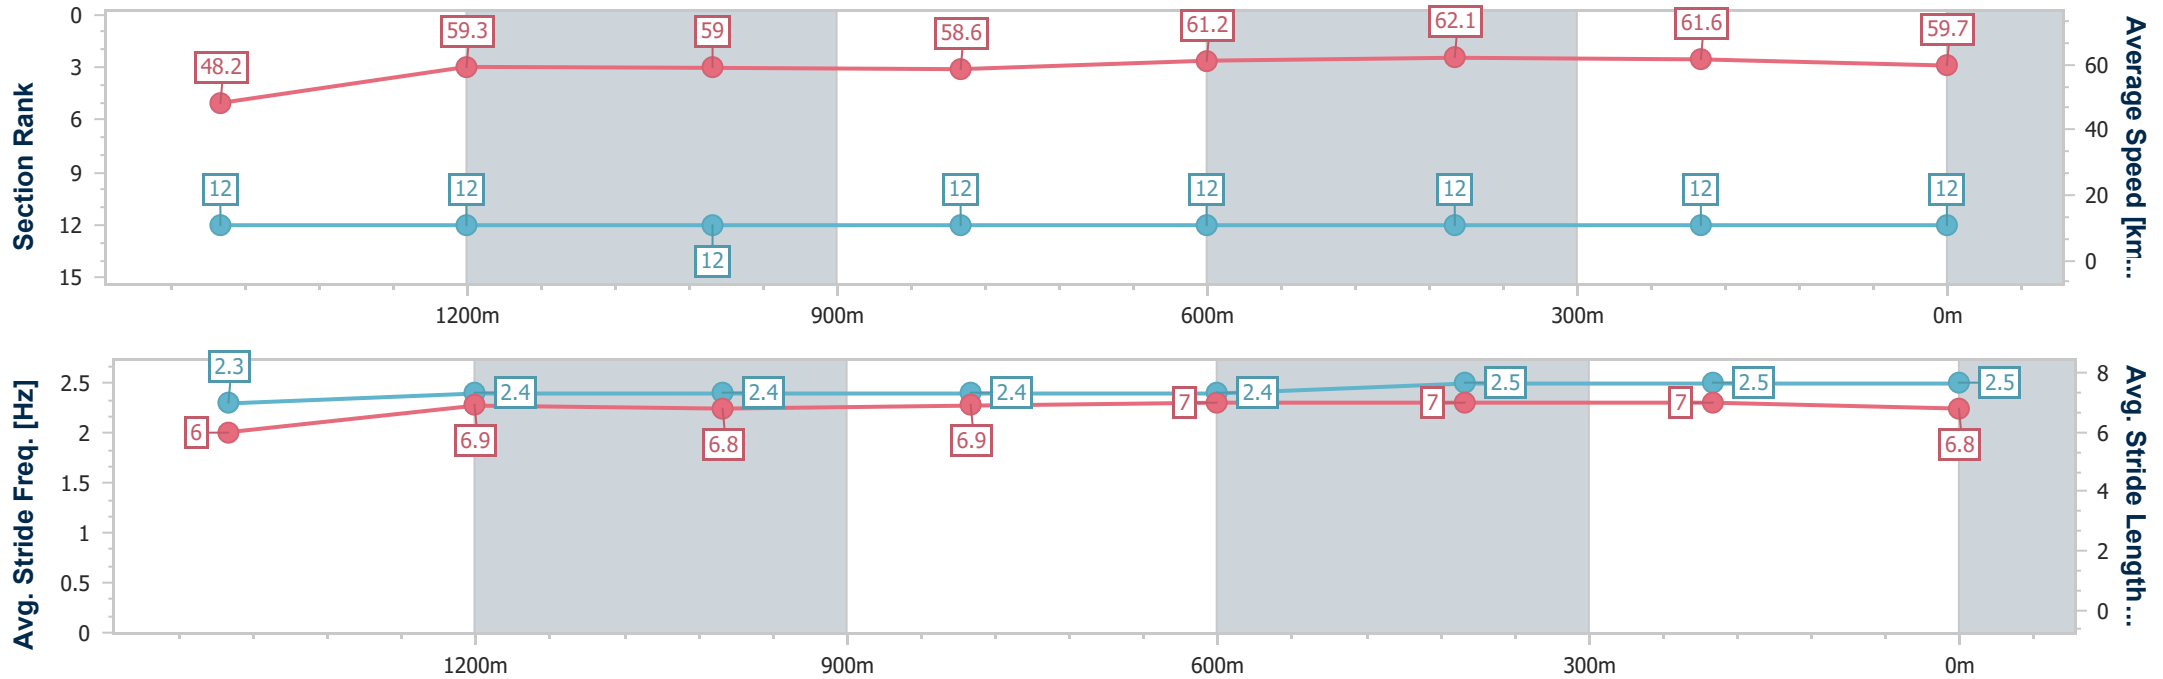

Ipswich QLD Professional
 Race 7: THE BARN FAMILY RESTAURANT RATINGS BAND 0 -
 60 Handicap - 1690m
 14 January 2023 - 16:30
 Track Rating: Good 4, Weather: Overcast, Rail Position: +5m Entire Course

Section	Overall	1400m	1200m	1000m	800m	600m	400m	200m						
Section Times	1:45.15 [11] (0:20.47)	1:24.68 [3] (0:12.19)	1:12.49 [5] (0:12.30)	1:00.19 [5] (0:12.38)	0:47.81 [7] (0:11.85)	0:35.96 [6] (0:11.95)	0:24.01 [8] (0:12.01)	0:12.00 [11] (0:12.00)						
Average Speed [km/h]	51.0	59.3	58.2	58.0	60.6	60.5	60.2	60.0						
Top Speed [km/h]	61.1	60.2	59.7	60.0	61.2	61.2	61.1	61.0						
Avg. Dist. to Rail [m]	2.2	0.7	1.3	1.4	0.5	1.0	2.3	5.0						
Avg. Stride Freq. [Hz]	2.2	2.2	2.2	2.2	2.2	2.2	2.2	2.2						
Avg. Stride Length [m]	6.5	7.4	7.4	7.4	7.5	7.5	7.5	7.5						

- [] Ranking at each section and finish
- .-.- No data available at this section
- NA No data available

Horse/Jockey Name	Shadie Milly
Final Rank	12
Fastest Section Time (Section)	0:11.67 (800m)
Top Speed [km/h] (Section)	62.8 (600m)
Race State	Finished

Ipswich QLD Professional
 Race 7: THE BARN FAMILY RESTAURANT RATINGS BAND 0 -
 60 Handicap - 1690m
 14 January 2023 - 16:30
 Track Rating: Good 4, Weather: Overcast, Rail Position: +5m Entire Course

Section	Overall	1400m	1200m	1000m	800m	600m	400m	200m					
Section Times	1:45.28 [12] (0:21.68)	1:23.60 [12] (0:12.11)	1:11.49 [12] (0:12.01)	0:59.48 [12] (0:12.24)	0:47.24 [12] (0:11.67)	0:35.57 [12] (0:11.71)	0:23.86 [12] (0:11.82)	0:12.04 [12] (0:12.04)					
Average Speed [km/h]	48.2	59.3	59.0	58.6	61.2	62.1	61.6	59.7					
Top Speed [km/h]	60.7	60.9	61.4	61.8	62.4	62.8	62.0	61.7					
Avg. Dist. to Rail [m]	6.6	1.0	3.2	2.7	1.5	2.0	4.0	7.4					
Avg. Stride Freq. [Hz]	2.3	2.4	2.4	2.4	2.4	2.5	2.5	2.5					
Avg. Stride Length [m]	6.0	6.9	6.8	6.9	7.0	7.0	7.0	6.8					

- [] Ranking at each section and finish
- .-.- No data available at this section
- NA No data available