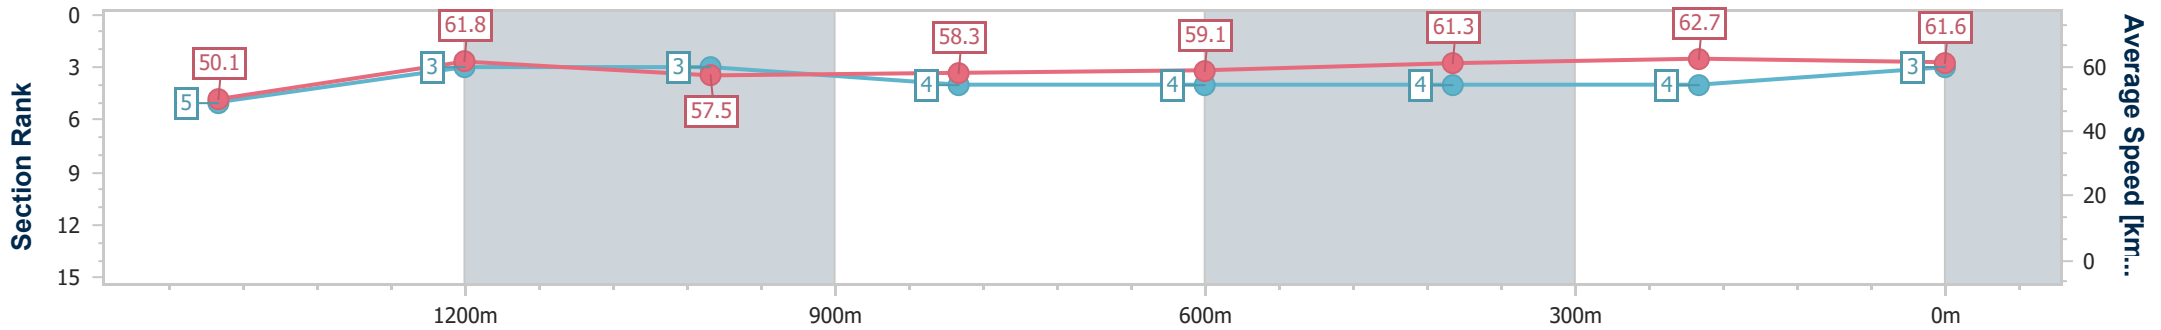

Ipswich QLD Professional
 Race 7: THE BARN FAMILY RESTAURANT RATINGS BAND 0 -
 60 Handicap - 1690m
 14 January 2023 - 16:30
 Track Rating: Good 4, Weather: Overcast, Rail Position: +5m Entire Course

Section	Overall	1400m	1200m	1000m	800m	600m	400m	200m
Section Times	1:44.01 [3] (0:20.87)	1:23.14 [5] (0:11.70)	1:11.44 [3] (0:12.23)	0:59.21 [3] (0:12.21)	0:47.00 [4] (0:12.07)	0:34.93 [4] (0:11.76)	0:23.17 [4] (0:11.48)	0:11.69 [4] (0:11.69)
Average Speed [km/h]	50.1	61.8	57.5	58.3	59.1	61.3	62.7	61.6
Top Speed [km/h]	61.4	63.6	59.6	59.8	60.4	62.6	64.3	64.0
Avg. Dist. to Rail [m]	5.6	2.2	5.2	5.4	2.2	0.3	0.9	2.9
Avg. Stride Freq. [Hz]	2.2	2.3	2.2	2.2	2.2	2.3	2.3	2.3
Avg. Stride Length [m]	6.5	7.7	7.4	7.5	7.5	7.6	7.7	7.5