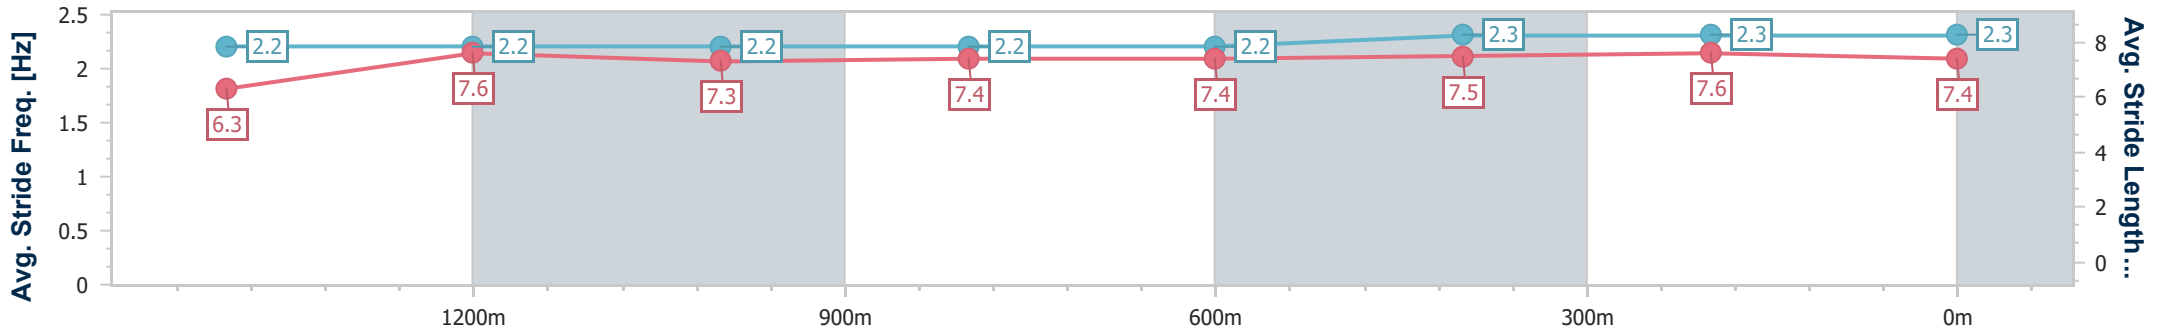

Horse/Jockey Name	Naval Strike
Final Rank	5
Fastest Section Time (Section)	0:11.31 (400m)
Top Speed [km/h] (Section)	65.7 (400m)
Race State	Finished

Ipswich QLD Professional
Race 7: THE BARN FAMILY RESTAURANT RATINGS BAND 0 -
60 Handicap - 1690m
14 January 2023 - 16:30
Track Rating: Good 4, Weather: Overcast, Rail Position: +5m Entire Course

Section	Overall	1400m	1200m	1000m	800m	600m	400m	200m					
Section Times	1:44.36 [5] (0:21.02)	1:23.34 [8] (0:12.04)	1:11.30 [7] (0:12.02)	0:59.28 [6] (0:12.11)	0:47.17 [5] (0:11.98)	0:35.19 [5] (0:11.88)	0:23.31 [5] (0:11.31)	0:12.00 [5] (0:12.00)					
Average Speed [km/h]	49.7	59.5	57.9	58.4	59.4	60.8	63.9	60.1					
Top Speed [km/h]	61.1	60.2	59.3	60.6	60.5	62.7	65.7	64.3					
Avg. Dist. to Rail [m]	3.0	2.4	8.0	7.8	2.9	0.7	1.4	2.7					
Avg. Stride Freq. [Hz]	2.2	2.2	2.2	2.2	2.2	2.3	2.3	2.3					
Avg. Stride Length [m]	6.3	7.6	7.3	7.4	7.4	7.5	7.6	7.4					

- [ ] Ranking at each section and finish
- -.-.- No data available at this section
- NA No data available