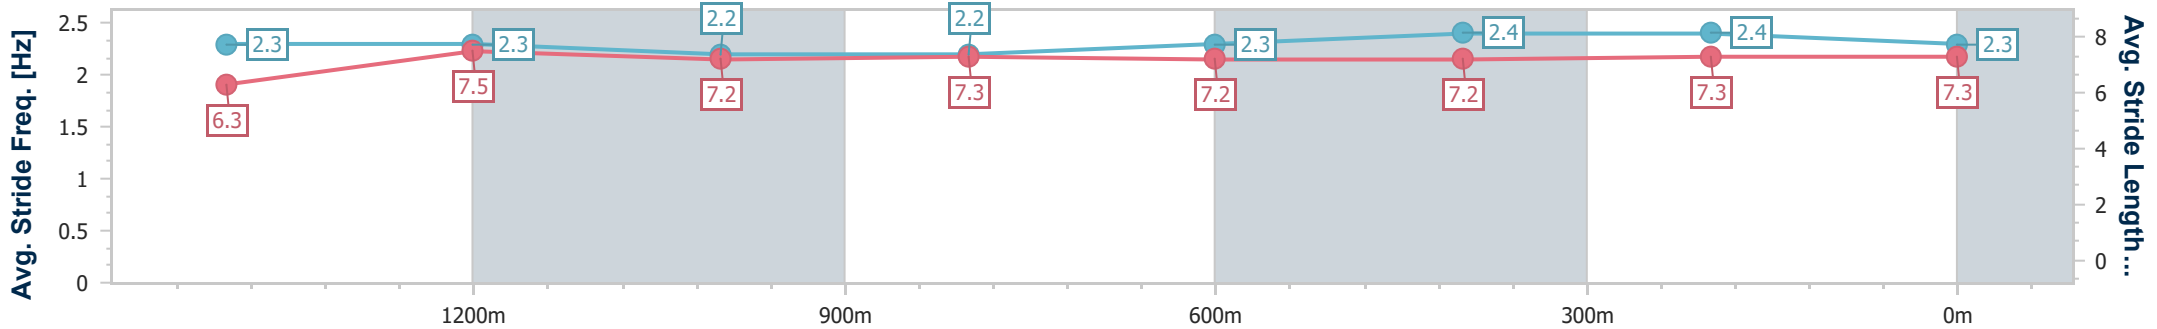

Horse/Jockey Name	Pole Volter
Final Rank	4
Fastest Section Time (Section)	0:11.65 (400m)
Top Speed [km/h] (Section)	63.7 (Overall)
Race State	Finished

Ipswich QLD Professional
Race 7: THE BARN FAMILY RESTAURANT RATINGS BAND 0 -
60 Handicap - 1690m
14 January 2023 - 16:30
Track Rating: Good 4, Weather: Overcast, Rail Position: +5m Entire Course

Section	Overall	1400m	1200m	1000m	800m	600m	400m	200m					
Section Times	1:44.08 [4] (0:20.38)	1:23.70 [1] (0:11.86)	1:11.84 [1] (0:12.30)	0:59.54 [2] (0:12.26)	0:47.28 [2] (0:12.02)	0:35.26 [2] (0:11.70)	0:23.56 [2] (0:11.65)	0:11.91 [3] (0:11.91)					
Average Speed [km/h]	51.4	60.7	57.8	58.1	59.4	61.5	62.1	60.5					
Top Speed [km/h]	63.7	62.7	60.6	59.3	60.7	62.3	62.8	62.9					
Avg. Dist. to Rail [m]	4.5	1.4	3.1	4.0	2.3	0.5	2.3	4.0					
Avg. Stride Freq. [Hz]	2.3	2.3	2.2	2.2	2.3	2.4	2.4	2.3					
Avg. Stride Length [m]	6.3	7.5	7.2	7.3	7.2	7.2	7.3	7.3					

- [ ] Ranking at each section and finish
- -.-.- No data available at this section
- NA No data available