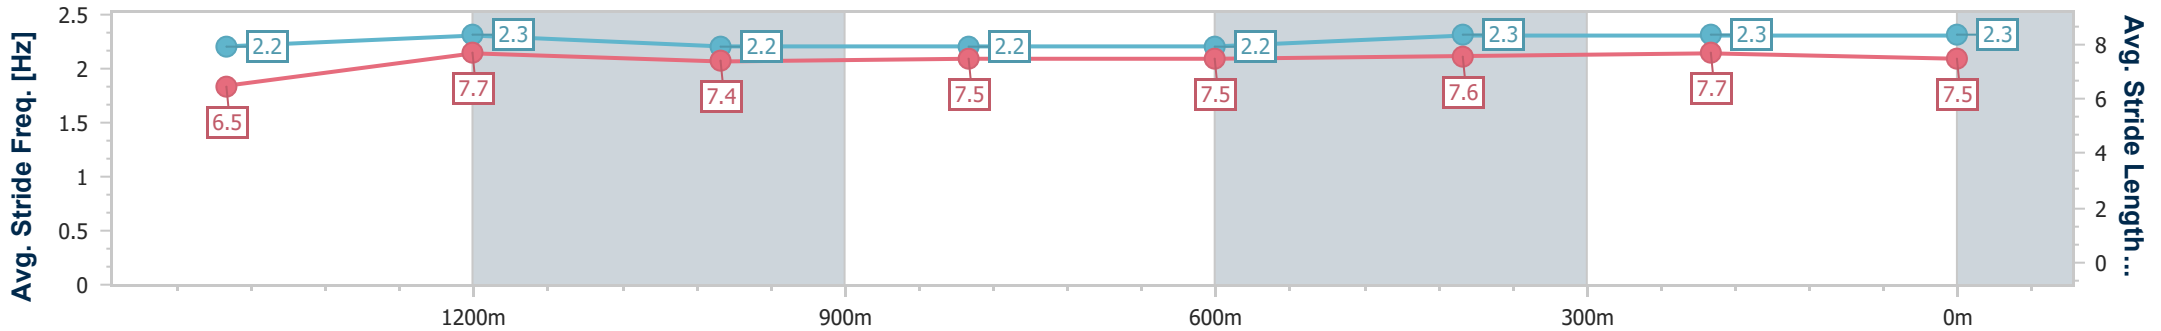

Horse/Jockey Name	Jeronimos
Final Rank	3
Fastest Section Time (Section)	0:11.48 (400m)
Top Speed [km/h] (Section)	64.3 (400m)
Race State	Finished

Ipswich QLD Professional
Race 7: THE BARN FAMILY RESTAURANT RATINGS BAND 0 -
60 Handicap - 1690m
14 January 2023 - 16:30
Track Rating: Good 4, Weather: Overcast, Rail Position: +5m Entire Course

Section	Overall	1400m	1200m	1000m	800m	600m	400m	200m
Section Times	1:44.01 [3] (0:20.87)	1:23.14 [5] (0:11.70)	1:11.44 [3] (0:12.23)	0:59.21 [3] (0:12.21)	0:47.00 [4] (0:12.07)	0:34.93 [4] (0:11.76)	0:23.17 [4] (0:11.48)	0:11.69 [4] (0:11.69)
Average Speed [km/h]	50.1	61.8	57.5	58.3	59.1	61.3	62.7	61.6
Top Speed [km/h]	61.4	63.6	59.6	59.8	60.4	62.6	64.3	64.0
Avg. Dist. to Rail [m]	5.6	2.2	5.2	5.4	2.2	0.3	0.9	2.9
Avg. Stride Freq. [Hz]	2.2	2.3	2.2	2.2	2.2	2.3	2.3	2.3
Avg. Stride Length [m]	6.5	7.7	7.4	7.5	7.5	7.6	7.7	7.5

- [ ] Ranking at each section and finish
- -.-.- No data available at this section
- NA No data available