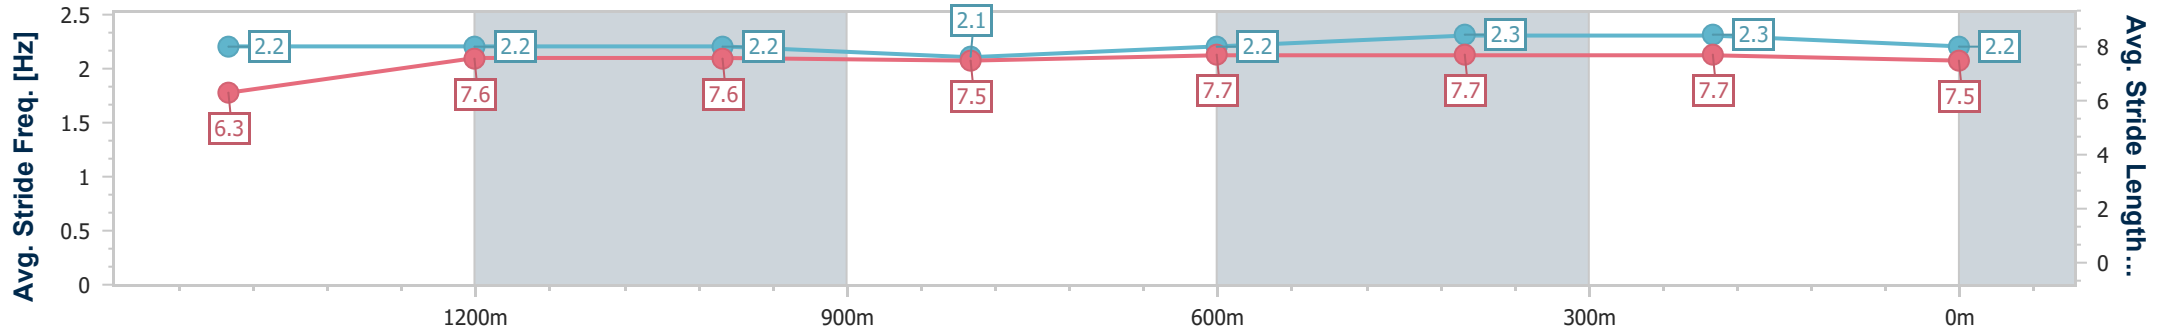

Horse/Jockey Name	Pernell
Final Rank	9
Fastest Section Time (Section)	0:11.48 (400m)
Top Speed [km/h] (Section)	63.9 (400m)
Race State	Finished

Ipswich QLD Professional
Race 7: THE BARN FAMILY RESTAURANT RATINGS BAND 0 -
60 Handicap - 1690m
14 January 2023 - 16:30
Track Rating: Good 4, Weather: Overcast, Rail Position: +5m Entire Course

Section	Overall	1400m	1200m	1000m	800m	600m	400m	200m					
Section Times	1:44.61 [9] (0:21.39)	1:23.22 [10] (0:12.08)	1:11.14 [11] (0:12.04)	0:59.10 [11] (0:12.42)	0:46.68 [11] (0:11.81)	0:34.87 [11] (0:11.49)	0:23.38 [9] (0:11.48)	0:11.90 [7] (0:11.90)					
Average Speed [km/h]	48.8	59.4	58.8	57.5	60.4	63.0	63.5	60.5					
Top Speed [km/h]	61.1	61.1	60.4	61.3	62.9	63.6	63.9	63.2					
Avg. Dist. to Rail [m]	3.3	1.4	3.9	4.2	2.2	1.3	3.5	5.5					
Avg. Stride Freq. [Hz]	2.2	2.2	2.2	2.1	2.2	2.3	2.3	2.2					
Avg. Stride Length [m]	6.3	7.6	7.6	7.5	7.7	7.7	7.7	7.5					

- [ ] Ranking at each section and finish
- -.-.- No data available at this section
- NA No data available