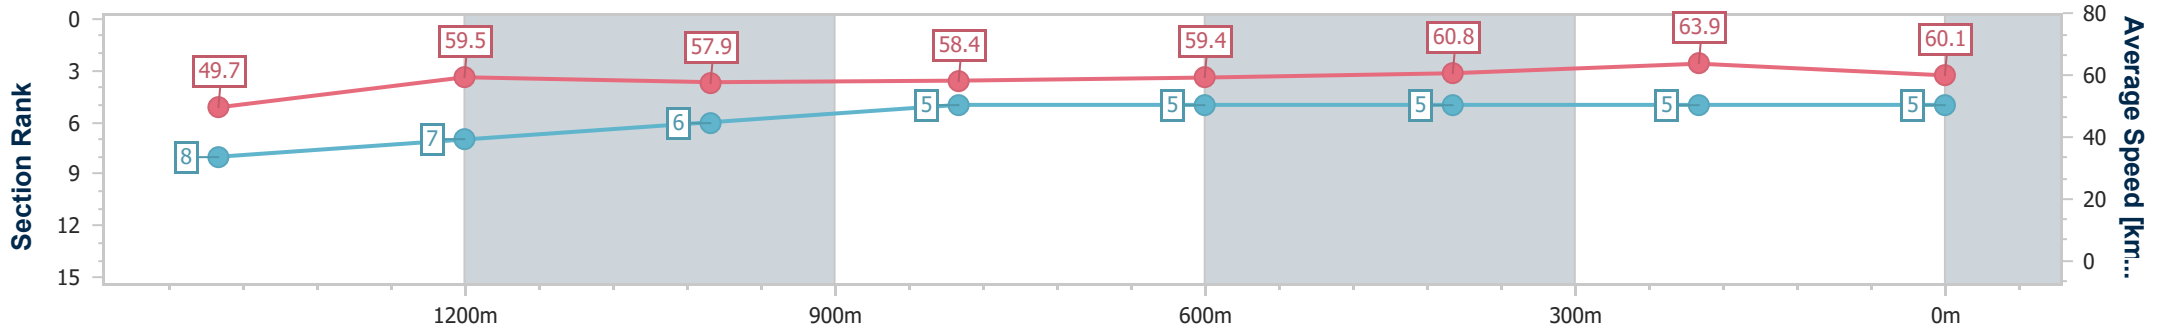

Horse/Jockey Name	Naval Strike
Final Rank	5
Fastest Section Time (Section)	0:11.31 (400m)
Top Speed [km/h] (Section)	65.7 (400m)
Race State	Finished

Ipswich QLD Professional
Race 7: THE BARN FAMILY RESTAURANT RATINGS BAND 0 -
60 Handicap - 1690m
14 January 2023 - 16:30
Track Rating: Good 4, Weather: Overcast, Rail Position: +5m Entire Course

Section	Overall	1400m	1200m	1000m	800m	600m	400m	200m					
Section Times	1:44.36 [5] (0:21.02)	1:23.34 [8] (0:12.04)	1:11.30 [7] (0:12.02)	0:59.28 [6] (0:12.11)	0:47.17 [5] (0:11.98)	0:35.19 [5] (0:11.88)	0:23.31 [5] (0:11.31)	0:12.00 [5] (0:12.00)					
Average Speed [km/h]	49.7	59.5	57.9	58.4	59.4	60.8	63.9	60.1					
Top Speed [km/h]	61.1	60.2	59.3	60.6	60.5	62.7	65.7	64.3					
Avg. Dist. to Rail [m]	3.0	2.4	8.0	7.8	2.9	0.7	1.4	2.7					
Avg. Stride Freq. [Hz]	2.2	2.2	2.2	2.2	2.2	2.3	2.3	2.3					
Avg. Stride Length [m]	6.3	7.6	7.3	7.4	7.4	7.5	7.6	7.4					

- [ ] Ranking at each section and finish
- -.-.- No data available at this section
- NA No data available