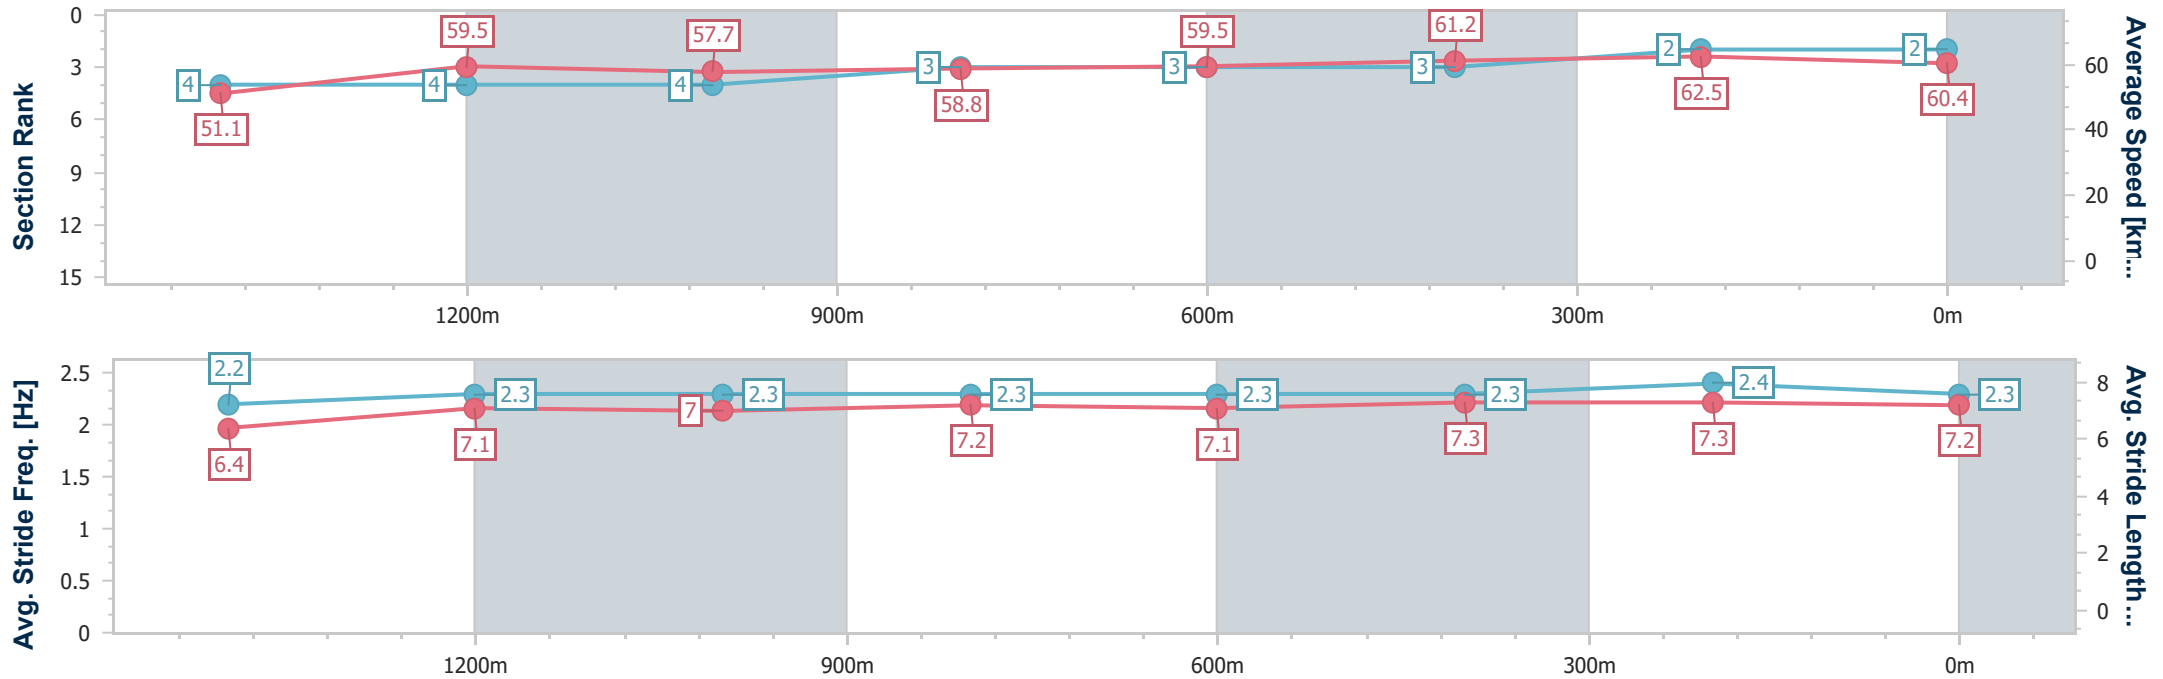

Horse/Jockey Name	Storm Attack
Final Rank	2
Fastest Section Time (Section)	0:11.47 (400m)
Top Speed [km/h] (Section)	63.5 (400m)
Race State	Finished

Ipswich QLD Professional
Race 7: THE BARN FAMILY RESTAURANT RATINGS BAND 0 -
60 Handicap - 1690m
14 January 2023 - 16:30
Track Rating: Good 4, Weather: Overcast, Rail Position: +5m Entire Course

Section	Overall	1400m	1200m	1000m	800m	600m	400m	200m						
Section Times	1:44.00 [2] (0:20.47)	1:23.53 [4] (0:12.08)	1:11.45 [4] (0:12.29)	0:59.16 [4] (0:12.11)	0:47.05 [3] (0:11.95)	0:35.10 [3] (0:11.71)	0:23.39 [3] (0:11.47)	0:11.92 [2] (0:11.92)						
Average Speed [km/h]	51.1	59.5	57.7	58.8	59.5	61.2	62.5	60.4						
Top Speed [km/h]	60.7	60.6	59.8	61.0	61.1	63.0	63.5	62.4						
Avg. Dist. to Rail [m]	5.3	1.0	3.6	4.3	3.1	1.5	0.4	0.2						
Avg. Stride Freq. [Hz]	2.2	2.3	2.3	2.3	2.3	2.3	2.4	2.3						
Avg. Stride Length [m]	6.4	7.1	7.0	7.2	7.1	7.3	7.3	7.2						

- [ ] Ranking at each section and finish
- -.-.- No data available at this section
- NA No data available