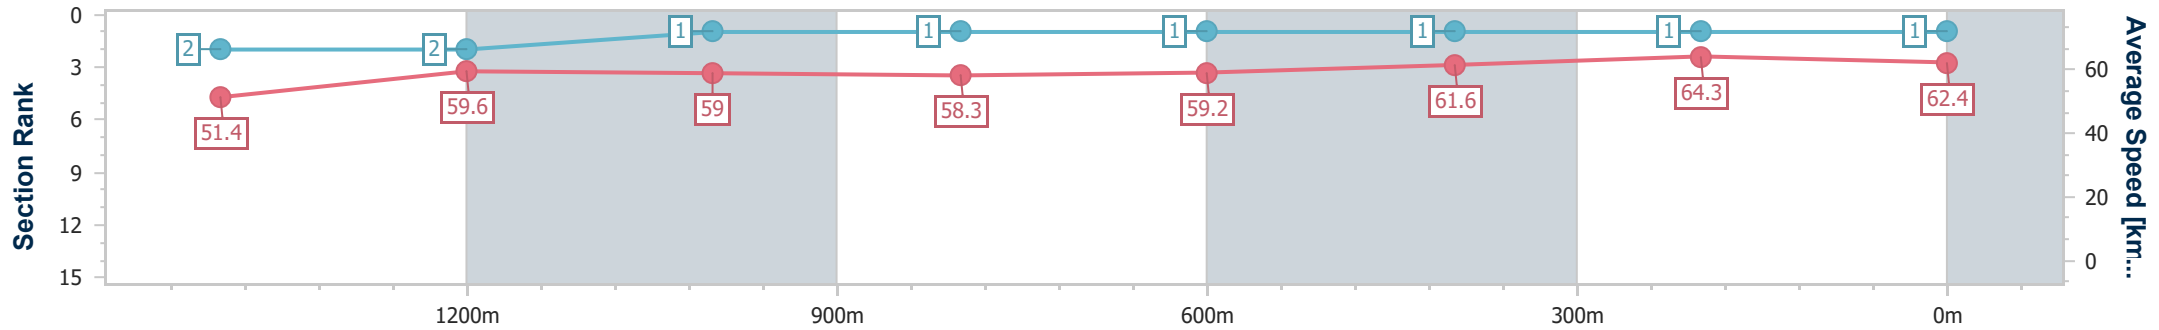

Horse/Jockey Name	Grinzing Knight
Final Rank	1
Fastest Section Time (Section)	0:11.15 (400m)
Top Speed [km/h] (Section)	65.4 (400m)
Race State	Finished

Ipswich QLD Professional
Race 7: THE BARN FAMILY RESTAURANT RATINGS BAND 0 -
60 Handicap - 1690m
14 January 2023 - 16:30
Track Rating: Good 4, Weather: Overcast, Rail Position: +5m Entire Course

Section	Overall	1400m	1200m	1000m	800m	600m	400m	200m					
Section Times	1:42.97 [1] (0:20.39)	1:22.58 [2] (0:12.00)	1:10.58 [2] (0:12.01)	0:58.57 [1] (0:12.24)	0:46.33 [1] (0:12.04)	0:34.29 [1] (0:11.60)	0:22.69 [1] (0:11.15)	0:11.54 [1] (0:11.54)					
Average Speed [km/h]	51.4	59.6	59.0	58.3	59.2	61.6	64.3	62.4					
Top Speed [km/h]	60.6	62.1	60.9	59.5	59.7	64.5	65.4	64.5					
Avg. Dist. to Rail [m]	5.1	1.1	3.9	4.0	2.4	1.5	0.7	0.5					
Avg. Stride Freq. [Hz]	2.2	2.3	2.2	2.2	2.2	2.3	2.3	2.3					
Avg. Stride Length [m]	6.5	7.2	7.4	7.4	7.5	7.6	7.7	7.5					

- [ ] Ranking at each section and finish
- -.-.- No data available at this section
- NA No data available