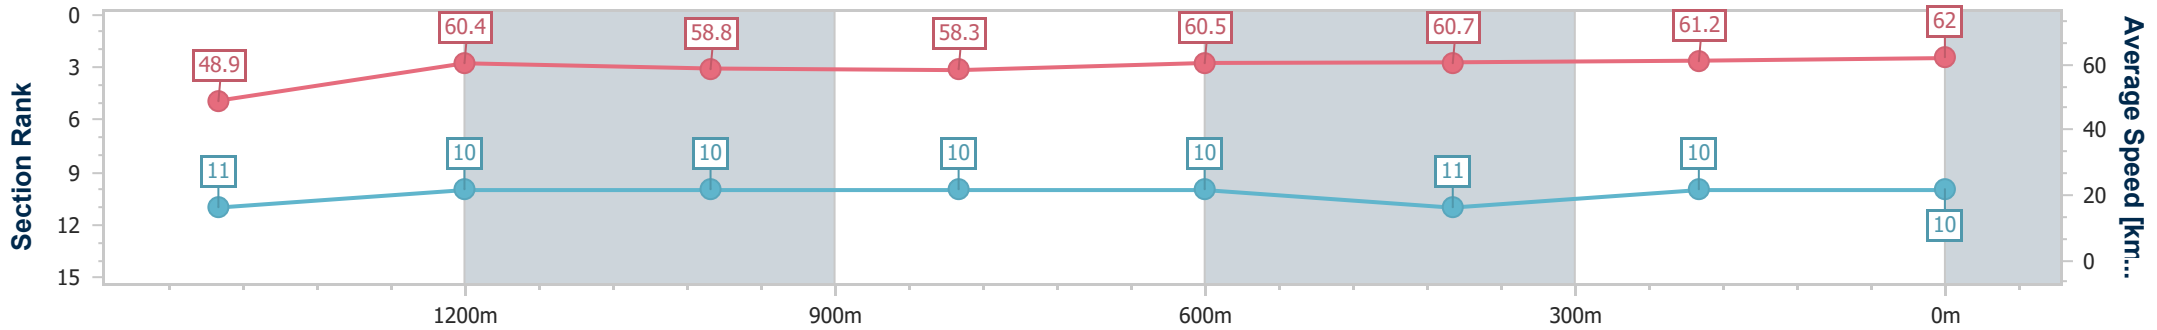

Horse/Jockey Name	Forbidden One
Final Rank	10
Fastest Section Time (Section)	0:11.62 (200m)
Top Speed [km/h] (Section)	63.6 (200m)
Race State	Finished

Ipswich QLD Professional
Race 7: THE BARN FAMILY RESTAURANT RATINGS BAND 0 -
60 Handicap - 1690m
14 January 2023 - 16:30
Track Rating: Good 4, Weather: Overcast, Rail Position: +5m Entire Course

Section	Overall	1400m	1200m	1000m	800m	600m	400m	200m					
Section Times	1:44.69 [10] (0:21.39)	1:23.30 [11] (0:11.90)	1:11.40 [10] (0:12.10)	0:59.30 [10] (0:12.26)	0:47.04 [10] (0:11.83)	0:35.21 [10] (0:11.83)	0:23.38 [11] (0:11.76)	0:11.62 [10] (0:11.62)					
Average Speed [km/h]	48.9	60.4	58.8	58.3	60.5	60.7	61.2	62.0					
Top Speed [km/h]	61.9	62.9	61.4	61.1	62.0	62.3	63.4	63.6					
Avg. Dist. to Rail [m]	4.9	1.2	2.9	2.8	1.5	0.3	0.8	2.2					
Avg. Stride Freq. [Hz]	2.3	2.4	2.4	2.3	2.4	2.4	2.4	2.5					
Avg. Stride Length [m]	5.9	6.8	6.9	6.9	7.0	7.0	7.0	7.0					

- [ ] Ranking at each section and finish
- -.-.- No data available at this section
- NA No data available