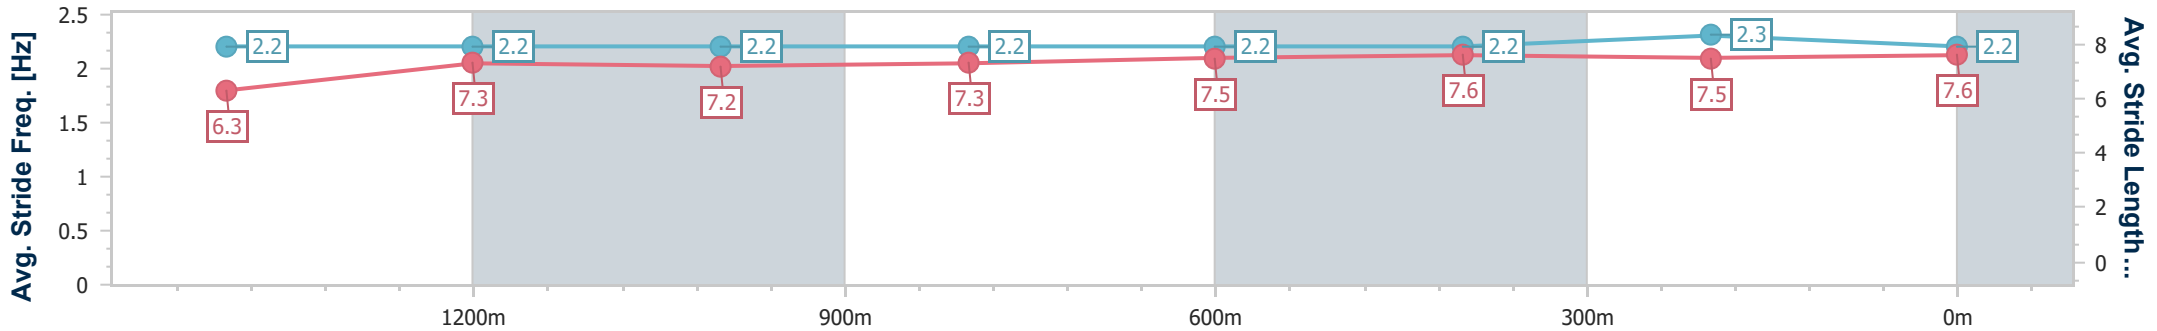

Horse/Jockey Name	Cleary Adonis
Final Rank	8
Fastest Section Time (Section)	0:11.60 (400m)
Top Speed [km/h] (Section)	63.4 (400m)
Race State	Finished

Ipswich QLD Professional
Race 7: THE BARN FAMILY RESTAURANT RATINGS BAND 0 -
60 Handicap - 1690m
14 January 2023 - 16:30
Track Rating: Good 4, Weather: Overcast, Rail Position: +5m Entire Course

Section	Overall	1400m	1200m	1000m	800m	600m	400m	200m						
Section Times	1:44.50 [8] (0:21.00)	1:23.50 [7] (0:12.11)	1:11.39 [8] (0:12.23)	0:59.16 [9] (0:12.21)	0:46.95 [9] (0:11.80)	0:35.15 [9] (0:11.87)	0:23.28 [10] (0:11.60)	0:11.68 [9] (0:11.68)						
Average Speed [km/h]	49.8	59.2	57.8	58.4	60.2	60.4	62.1	61.7						
Top Speed [km/h]	61.6	60.9	60.0	61.0	61.1	61.4	63.4	63.4						
Avg. Dist. to Rail [m]	2.1	1.2	4.2	4.7	3.1	1.2	0.6	1.4						
Avg. Stride Freq. [Hz]	2.2	2.2	2.2	2.2	2.2	2.2	2.3	2.2						
Avg. Stride Length [m]	6.3	7.3	7.2	7.3	7.5	7.6	7.5	7.6						

- [ ] Ranking at each section and finish
- -.-.- No data available at this section
- NA No data available