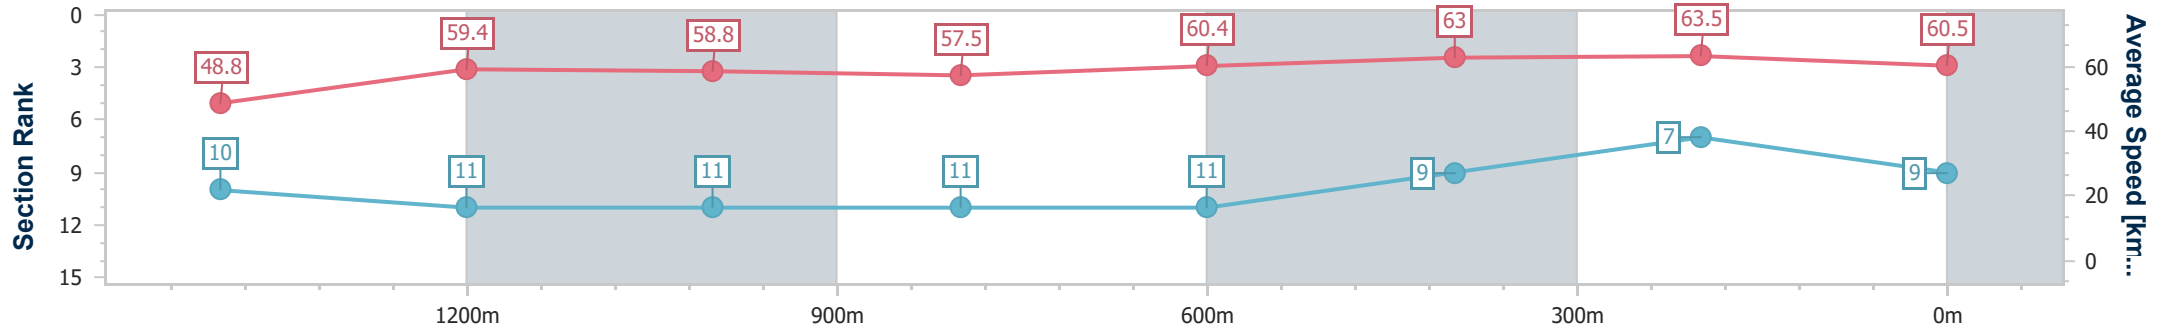

Horse/Jockey Name	Pernell
Final Rank	9
Fastest Section Time (Section)	0:11.48 (400m)
Top Speed [km/h] (Section)	63.9 (400m)
Race State	Finished

Ipswich QLD Professional
Race 7: THE BARN FAMILY RESTAURANT RATINGS BAND 0 -
60 Handicap - 1690m
14 January 2023 - 16:30
Track Rating: Good 4, Weather: Overcast, Rail Position: +5m Entire Course

Section	Overall	1400m	1200m	1000m	800m	600m	400m	200m					
Section Times	1:44.61 [9] (0:21.39)	1:23.22 [10] (0:12.08)	1:11.14 [11] (0:12.04)	0:59.10 [11] (0:12.42)	0:46.68 [11] (0:11.81)	0:34.87 [11] (0:11.49)	0:23.38 [9] (0:11.48)	0:11.90 [7] (0:11.90)					
Average Speed [km/h]	48.8	59.4	58.8	57.5	60.4	63.0	63.5	60.5					
Top Speed [km/h]	61.1	61.1	60.4	61.3	62.9	63.6	63.9	63.2					
Avg. Dist. to Rail [m]	3.3	1.4	3.9	4.2	2.2	1.3	3.5	5.5					
Avg. Stride Freq. [Hz]	2.2	2.2	2.2	2.1	2.2	2.3	2.3	2.2					
Avg. Stride Length [m]	6.3	7.6	7.6	7.5	7.7	7.7	7.7	7.5					

- [ ] Ranking at each section and finish
- -.-.- No data available at this section
- NA No data available