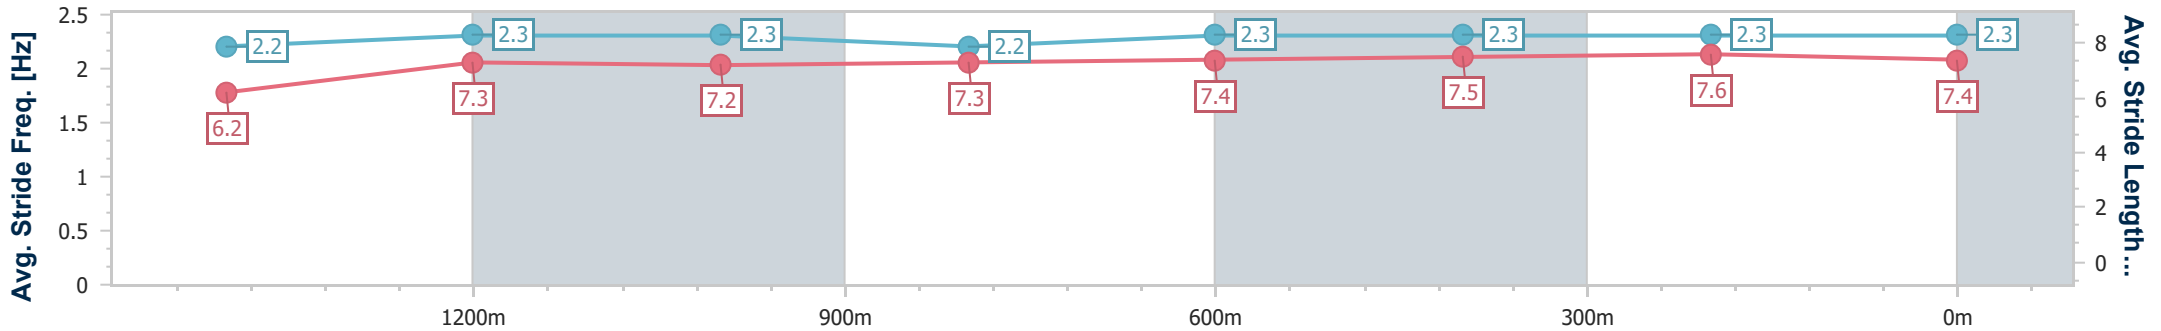

Horse/Jockey Name	Glashabee
Final Rank	6
Fastest Section Time (Section)	0:11.58 (200m)
Top Speed [km/h] (Section)	64.2 (400m)
Race State	Finished

Ipswich QLD Professional
Race 7: THE BARN FAMILY RESTAURANT RATINGS BAND 0 -
60 Handicap - 1690m
14 January 2023 - 16:30
Track Rating: Good 4, Weather: Overcast, Rail Position: +5m Entire Course

Section	Overall	1400m	1200m	1000m	800m	600m	400m	200m						
Section Times	1:44.37 [6] (0:21.33)	1:23.04 [9] (0:11.81)	1:11.23 [9] (0:12.06)	0:59.17 [8] (0:12.26)	0:46.91 [8] (0:11.78)	0:35.13 [8] (0:11.86)	0:23.27 [7] (0:11.69)	0:11.58 [8] (0:11.58)						
Average Speed [km/h]	49.0	61.1	59.0	58.2	60.7	60.9	62.2	62.2						
Top Speed [km/h]	60.9	61.9	61.1	61.3	61.6	62.2	64.2	64.1						
Avg. Dist. to Rail [m]	5.9	0.9	2.6	3.3	1.7	1.0	3.3	5.9						
Avg. Stride Freq. [Hz]	2.2	2.3	2.3	2.2	2.3	2.3	2.3	2.3						
Avg. Stride Length [m]	6.2	7.3	7.2	7.3	7.4	7.5	7.6	7.4						

- [ ] Ranking at each section and finish
- -.-.- No data available at this section
- NA No data available