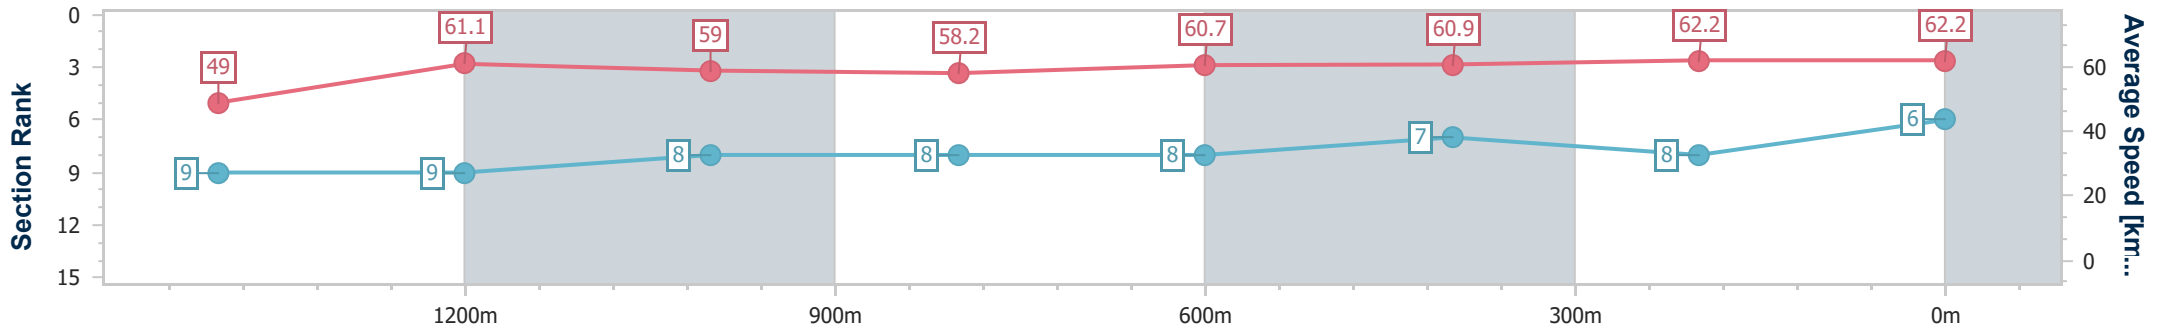

Horse/Jockey Name	Glashabee
Final Rank	6
Fastest Section Time (Section)	0:11.58 (200m)
Top Speed [km/h] (Section)	64.2 (400m)
Race State	Finished

Ipswich QLD Professional
Race 7: THE BARN FAMILY RESTAURANT RATINGS BAND 0 -
60 Handicap - 1690m
14 January 2023 - 16:30
Track Rating: Good 4, Weather: Overcast, Rail Position: +5m Entire Course

Section	Overall	1400m	1200m	1000m	800m	600m	400m	200m						
Section Times	1:44.37 [6] (0:21.33)	1:23.04 [9] (0:11.81)	1:11.23 [9] (0:12.06)	0:59.17 [8] (0:12.26)	0:46.91 [8] (0:11.78)	0:35.13 [8] (0:11.86)	0:23.27 [7] (0:11.69)	0:11.58 [8] (0:11.58)						
Average Speed [km/h]	49.0	61.1	59.0	58.2	60.7	60.9	62.2	62.2						
Top Speed [km/h]	60.9	61.9	61.1	61.3	61.6	62.2	64.2	64.1						
Avg. Dist. to Rail [m]	5.9	0.9	2.6	3.3	1.7	1.0	3.3	5.9						
Avg. Stride Freq. [Hz]	2.2	2.3	2.3	2.2	2.3	2.3	2.3	2.3						
Avg. Stride Length [m]	6.2	7.3	7.2	7.3	7.4	7.5	7.6	7.4						

- [ ] Ranking at each section and finish
- -.-.- No data available at this section
- NA No data available