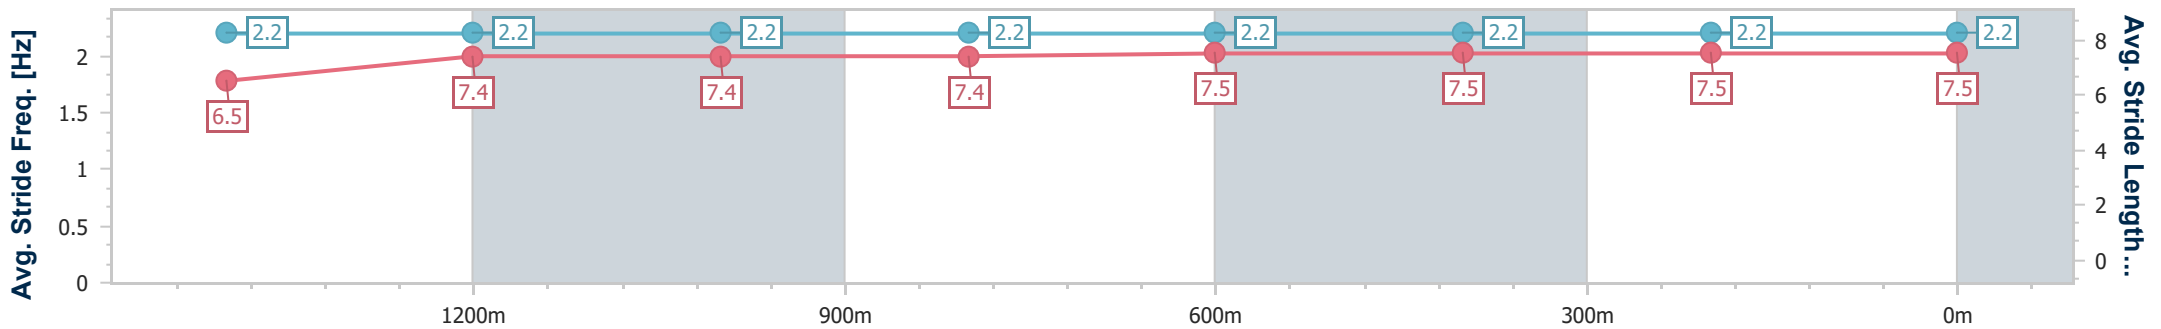

Horse/Jockey Name	Takunai
Final Rank	11
Fastest Section Time (Section)	0:11.85 (800m)
Top Speed [km/h] (Section)	61.2 (800m)
Race State	Finished

Ipswich QLD Professional
Race 7: THE BARN FAMILY RESTAURANT RATINGS BAND 0 -
60 Handicap - 1690m
14 January 2023 - 16:30
Track Rating: Good 4, Weather: Overcast, Rail Position: +5m Entire Course

Section	Overall	1400m	1200m	1000m	800m	600m	400m	200m						
Section Times	1:45.15 [11] (0:20.47)	1:24.68 [3] (0:12.19)	1:12.49 [5] (0:12.30)	1:00.19 [5] (0:12.38)	0:47.81 [7] (0:11.85)	0:35.96 [6] (0:11.95)	0:24.01 [8] (0:12.01)	0:12.00 [11] (0:12.00)						
Average Speed [km/h]	51.0	59.3	58.2	58.0	60.6	60.5	60.2	60.0						
Top Speed [km/h]	61.1	60.2	59.7	60.0	61.2	61.2	61.1	61.0						
Avg. Dist. to Rail [m]	2.2	0.7	1.3	1.4	0.5	1.0	2.3	5.0						
Avg. Stride Freq. [Hz]	2.2	2.2	2.2	2.2	2.2	2.2	2.2	2.2						
Avg. Stride Length [m]	6.5	7.4	7.4	7.4	7.5	7.5	7.5	7.5						

- [ ] Ranking at each section and finish
- -.-.- No data available at this section
- NA No data available