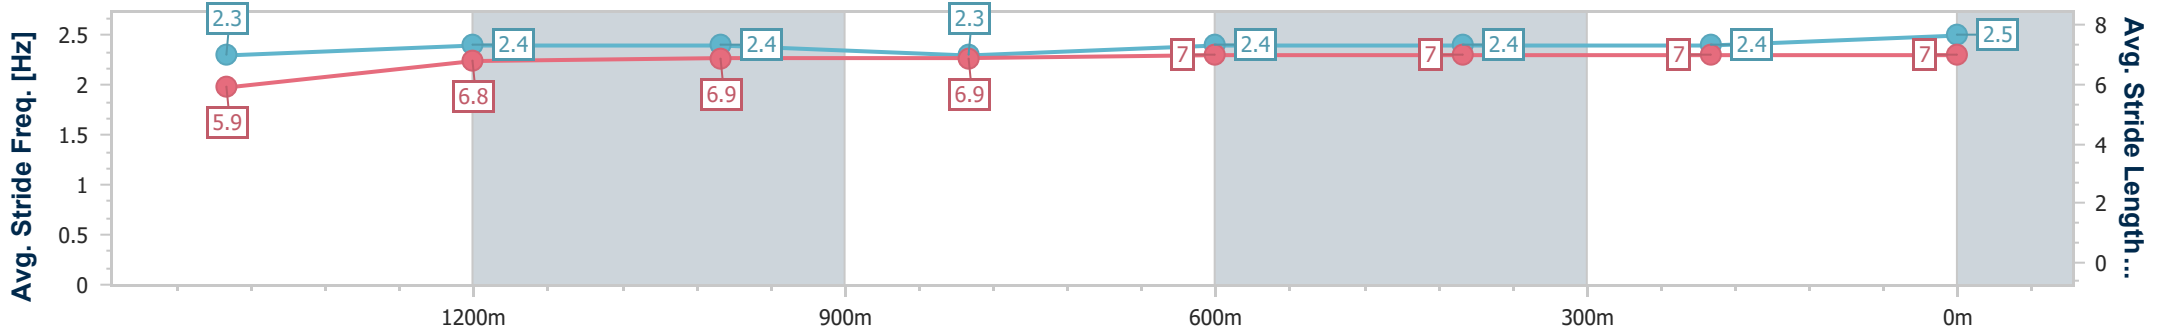

Horse/Jockey Name	Forbidden One
Final Rank	10
Fastest Section Time (Section)	0:11.62 (200m)
Top Speed [km/h] (Section)	63.6 (200m)
Race State	Finished

Ipswich QLD Professional
Race 7: THE BARN FAMILY RESTAURANT RATINGS BAND 0 -
60 Handicap - 1690m
14 January 2023 - 16:30
Track Rating: Good 4, Weather: Overcast, Rail Position: +5m Entire Course

Section	Overall	1400m	1200m	1000m	800m	600m	400m	200m					
Section Times	1:44.69 [10] (0:21.39)	1:23.30 [11] (0:11.90)	1:11.40 [10] (0:12.10)	0:59.30 [10] (0:12.26)	0:47.04 [10] (0:11.83)	0:35.21 [10] (0:11.83)	0:23.38 [11] (0:11.76)	0:11.62 [10] (0:11.62)					
Average Speed [km/h]	48.9	60.4	58.8	58.3	60.5	60.7	61.2	62.0					
Top Speed [km/h]	61.9	62.9	61.4	61.1	62.0	62.3	63.4	63.6					
Avg. Dist. to Rail [m]	4.9	1.2	2.9	2.8	1.5	0.3	0.8	2.2					
Avg. Stride Freq. [Hz]	2.3	2.4	2.4	2.3	2.4	2.4	2.4	2.5					
Avg. Stride Length [m]	5.9	6.8	6.9	6.9	7.0	7.0	7.0	7.0					

- [ ] Ranking at each section and finish
- -.-.- No data available at this section
- NA No data available