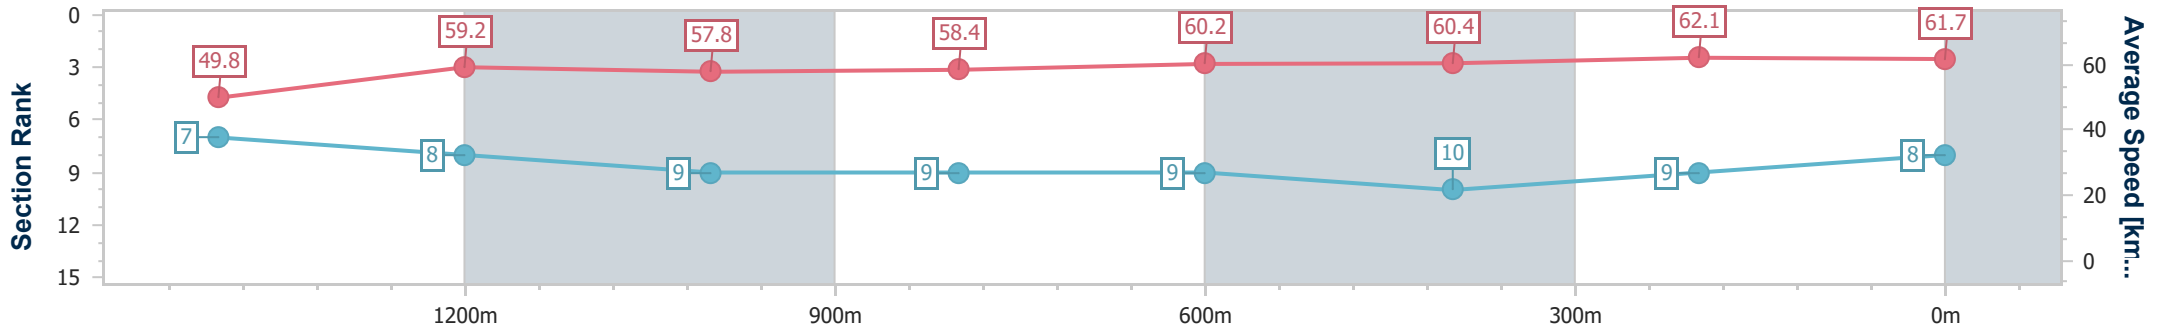

Horse/Jockey Name	Cleary Adonis
Final Rank	8
Fastest Section Time (Section)	0:11.60 (400m)
Top Speed [km/h] (Section)	63.4 (400m)
Race State	Finished

Ipswich QLD Professional
Race 7: THE BARN FAMILY RESTAURANT RATINGS BAND 0 -
60 Handicap - 1690m
14 January 2023 - 16:30
Track Rating: Good 4, Weather: Overcast, Rail Position: +5m Entire Course

Section	Overall	1400m	1200m	1000m	800m	600m	400m	200m						
Section Times	1:44.50 [8] (0:21.00)	1:23.50 [7] (0:12.11)	1:11.39 [8] (0:12.23)	0:59.16 [9] (0:12.21)	0:46.95 [9] (0:11.80)	0:35.15 [9] (0:11.87)	0:23.28 [10] (0:11.60)	0:11.68 [9] (0:11.68)						
Average Speed [km/h]	49.8	59.2	57.8	58.4	60.2	60.4	62.1	61.7						
Top Speed [km/h]	61.6	60.9	60.0	61.0	61.1	61.4	63.4	63.4						
Avg. Dist. to Rail [m]	2.1	1.2	4.2	4.7	3.1	1.2	0.6	1.4						
Avg. Stride Freq. [Hz]	2.2	2.2	2.2	2.2	2.2	2.2	2.3	2.2						
Avg. Stride Length [m]	6.3	7.3	7.2	7.3	7.5	7.6	7.5	7.6						

- [ ] Ranking at each section and finish
- -.-.- No data available at this section
- NA No data available