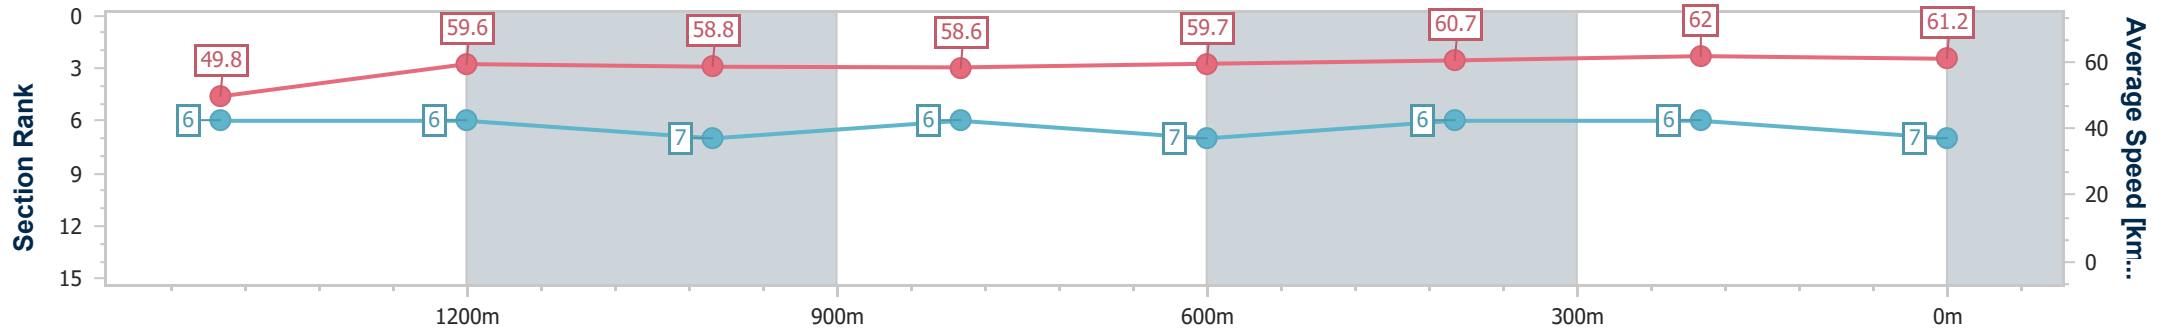

Horse/Jockey Name	Spurious
Final Rank	7
Fastest Section Time (Section)	0:11.61 (400m)
Top Speed [km/h] (Section)	62.8 (200m)
Race State	Finished

Ipswich QLD Professional
Race 7: THE BARN FAMILY RESTAURANT RATINGS BAND 0 -
60 Handicap - 1690m
14 January 2023 - 16:30
Track Rating: Good 4, Weather: Overcast, Rail Position: +5m Entire Course

Section	Overall	1400m	1200m	1000m	800m	600m	400m	200m					
Section Times	1:44.49 [7] (0:21.00)	1:23.49 [6] (0:12.06)	1:11.43 [6] (0:12.05)	0:59.38 [7] (0:12.18)	0:47.20 [6] (0:11.98)	0:35.22 [7] (0:11.85)	0:23.37 [6] (0:11.61)	0:11.76 [6] (0:11.76)					
Average Speed [km/h]	49.8	59.6	58.8	58.6	59.7	60.7	62.0	61.2					
Top Speed [km/h]	62.6	60.9	60.6	59.9	61.1	62.1	62.6	62.8					
Avg. Dist. to Rail [m]	4.6	1.1	3.8	4.4	1.4	0.3	1.2	3.3					
Avg. Stride Freq. [Hz]	2.2	2.3	2.3	2.2	2.3	2.3	2.3	2.3					
Avg. Stride Length [m]	6.3	7.1	7.3	7.3	7.4	7.4	7.5	7.5					

- [ ] Ranking at each section and finish
- -.-.- No data available at this section
- NA No data available