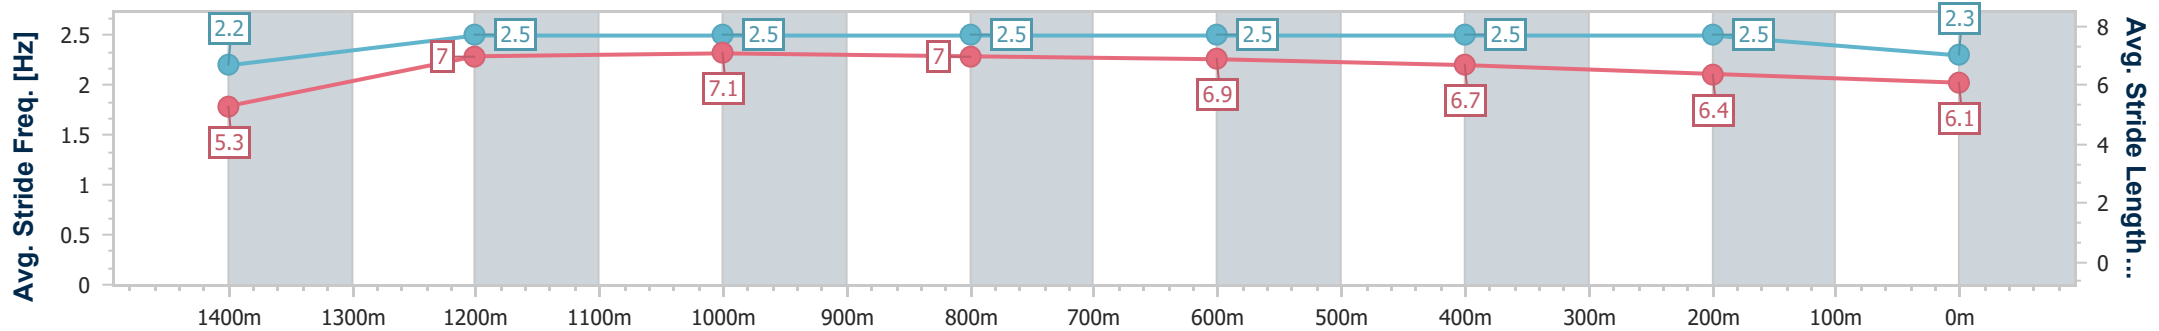

Horse/Jockey Name	In Great Nic
Final Rank	8
Fastest Section Time (Section)	0:08.58 (Overall)
Top Speed [km/h] (Section)	64.4 (1400m)
Race State	Finished

Ipswich QLD Professional
Race 7: BOOK YOUR WEDDING AT IEEC Fillies & Mares
RATINGS BAND 0 - 58 Handicap - 1500m

02 February 2023 - 17:10
Track Rating: Soft 5, Weather: Fine, Rail Position: True Entire Course

Section	Overall	1400m	1200m	1000m	800m	600m	400m	200m					
Section Times	1:33.10 [8] (0:08.58)	1:24.52 [5] (0:11.36)	1:13.16 [5] (0:11.27)	1:01.89 [5] (0:11.56)	0:50.33 [5] (0:11.61)	0:38.72 [4] (0:11.89)	0:26.83 [4] (0:12.69)	0:14.14 [8] (0:14.14)					
Average Speed [km/h]	42.0	63.3	63.7	62.2	61.8	60.5	56.7	50.9					
Top Speed [km/h]	60.6	64.4	64.4	62.6	62.0	61.5	58.9	55.2					
Avg. Dist. to Rail [m]	0.6	0.5	0.7	0.7	0.9	0.4	0.4	1.0					
Avg. Stride Freq. [Hz]	2.2	2.5	2.5	2.5	2.5	2.5	2.5	2.3					
Avg. Stride Length [m]	5.3	7.0	7.1	7.0	6.9	6.7	6.4	6.1					

- [ ] Ranking at each section and finish
- -.-.- No data available at this section
- NA No data available