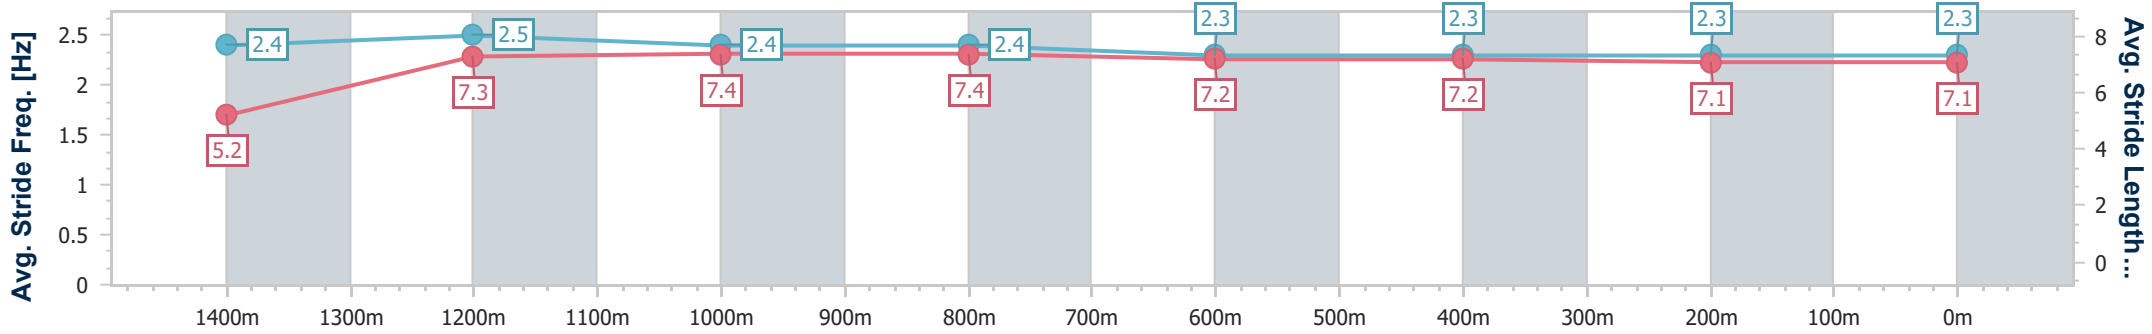

Horse/Jockey Name	Marcada
Final Rank	2
Fastest Section Time (Section)	0:08.30 (Overall)
Top Speed [km/h] (Section)	66.5 (1400m)
Race State	Finished

Ipswich QLD Professional
Race 7: BOOK YOUR WEDDING AT IECC Fillies & Mares
RATINGS BAND 0 - 58 Handicap - 1500m

02 February 2023 - 17:10
Track Rating: Soft 5, Weather: Fine, Rail Position: True Entire Course

Section	Overall	1400m	1200m	1000m	800m	600m	400m	200m						
Section Times	1:30.12 [2] (0:08.30)	1:21.82 [1] (0:11.06)	1:10.76 [1] (0:11.08)	0:59.68 [1] (0:11.47)	0:48.21 [1] (0:11.88)	0:36.33 [1] (0:12.01)	0:24.32 [1] (0:12.09)	0:12.23 [1] (0:12.23)						
Average Speed [km/h]	43.4	64.9	64.6	62.5	60.5	59.9	59.6	59.0						
Top Speed [km/h]	61.8	66.5	65.9	63.6	61.3	60.5	60.4	59.6						
Avg. Dist. to Rail [m]	1.2	0.8	1.3	0.8	0.7	0.3	0.9	3.9						
Avg. Stride Freq. [Hz]	2.4	2.5	2.4	2.4	2.3	2.3	2.3	2.3						
Avg. Stride Length [m]	5.2	7.3	7.4	7.4	7.2	7.2	7.1	7.1						

- [ ] Ranking at each section and finish
- -.-.- No data available at this section
- NA No data available