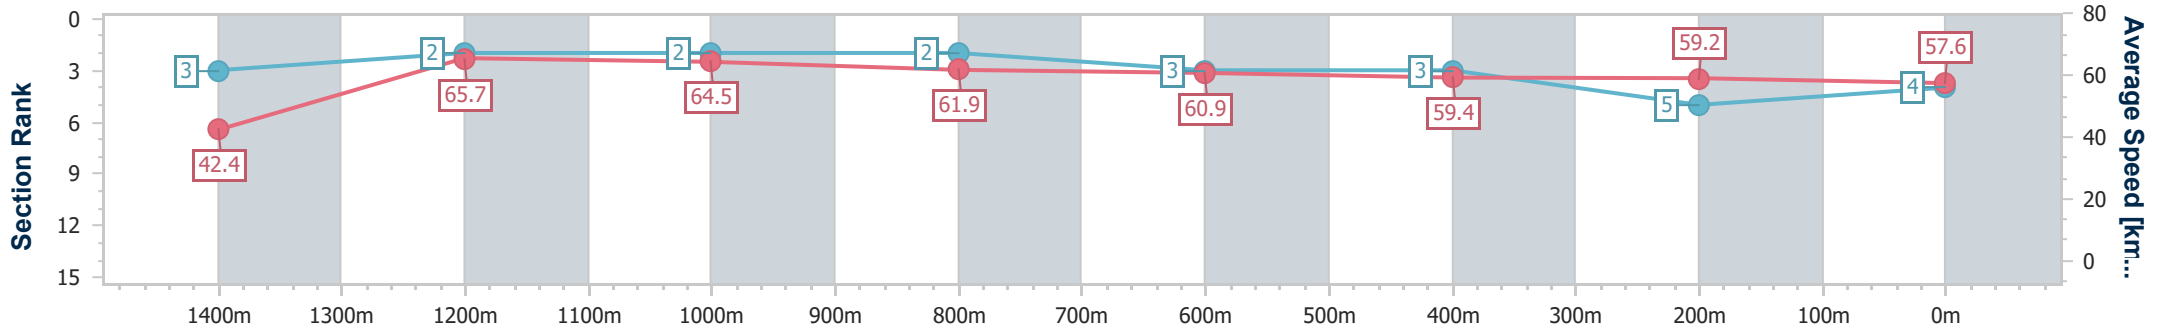

Horse/Jockey Name	Foxy Fraulien
Final Rank	4
Fastest Section Time (Section)	0:08.49 (Overall)
Top Speed [km/h] (Section)	65.9 (1200m)
Race State	Finished

Ipswich QLD Professional
Race 7: BOOK YOUR WEDDING AT IEEC Fillies & Mares
RATINGS BAND 0 - 58 Handicap - 1500m
02 February 2023 - 17:10
Track Rating: Soft 5, Weather: Fine, Rail Position: True Entire Course

Section	Overall	1400m	1200m	1000m	800m	600m	400m	200m					
Section Times	1:31.05 [4] (0:08.49)	1:22.56 [3] (0:11.01)	1:11.55 [2] (0:10.98)	1:00.57 [2] (0:11.63)	0:48.94 [2] (0:11.90)	0:37.04 [3] (0:12.27)	0:24.77 [3] (0:12.27)	0:12.50 [5] (0:12.50)					
Average Speed [km/h]	42.4	65.7	64.5	61.9	60.9	59.4	59.2	57.6					
Top Speed [km/h]	61.4	65.9	65.9	63.6	62.2	60.2	60.0	60.0					
Avg. Dist. to Rail [m]	7.2	2.9	3.6	0.6	1.7	3.3	2.4	3.8					
Avg. Stride Freq. [Hz]	2.3	2.5	2.5	2.4	2.4	2.4	2.4	2.3					
Avg. Stride Length [m]	5.3	7.2	7.2	7.1	7.0	6.9	6.9	6.9					

- [ ] Ranking at each section and finish
- -.-.- No data available at this section
- NA No data available