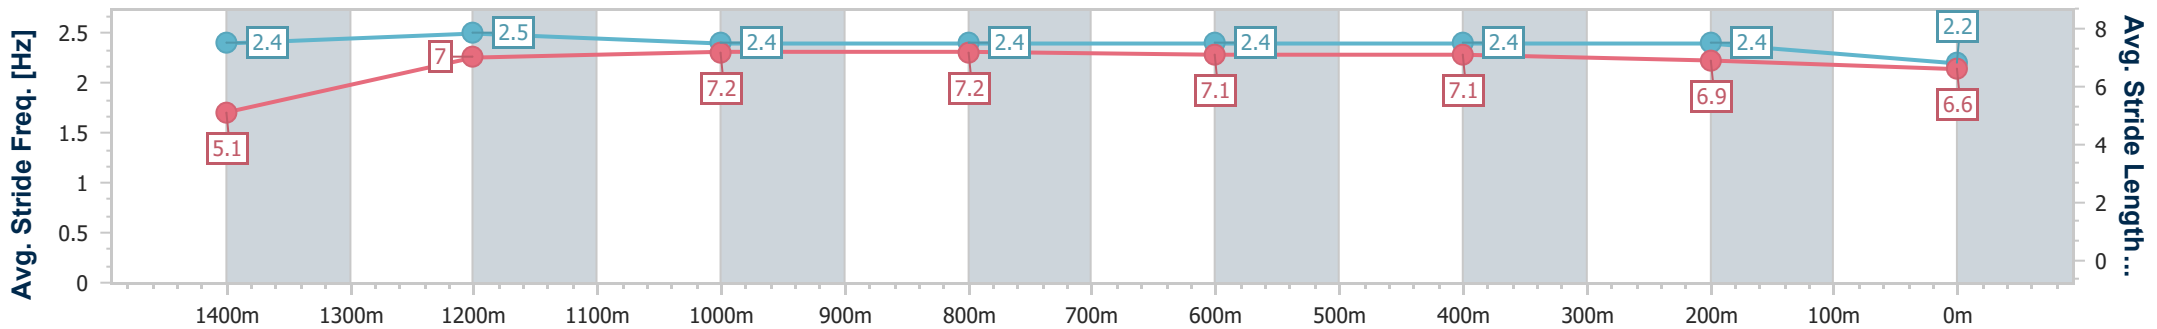

Horse/Jockey Name	All Too Quick
Final Rank	7
Fastest Section Time (Section)	0:08.34 (Overall)
Top Speed [km/h] (Section)	64.9 (1400m)
Race State	Finished

Ipswich QLD Professional
Race 7: BOOK YOUR WEDDING AT IEEC Fillies & Mares
RATINGS BAND 0 - 58 Handicap - 1500m
02 February 2023 - 17:10
Track Rating: Soft 5, Weather: Fine, Rail Position: True Entire Course

Section	Overall	1400m	1200m	1000m	800m	600m	400m	200m
Section Times	1:32.40 [7] (0:08.34)	1:24.06 [2] (0:11.33)	1:12.73 [3] (0:11.40)	1:01.33 [4] (0:11.71)	0:49.62 [4] (0:11.71)	0:37.91 [5] (0:11.85)	0:26.06 [5] (0:12.41)	0:13.65 [6] (0:13.65)
Average Speed [km/h]	43.2	63.7	63.3	61.5	61.5	60.8	58.1	52.7
Top Speed [km/h]	61.3	64.9	63.9	62.5	62.3	61.7	60.5	56.0
Avg. Dist. to Rail [m]	3.3	0.6	0.2	0.4	0.2	0.5	0.9	2.8
Avg. Stride Freq. [Hz]	2.4	2.5	2.4	2.4	2.4	2.4	2.4	2.2
Avg. Stride Length [m]	5.1	7.0	7.2	7.2	7.1	7.1	6.9	6.6

- [ ] Ranking at each section and finish
- -.-.- No data available at this section
- NA No data available