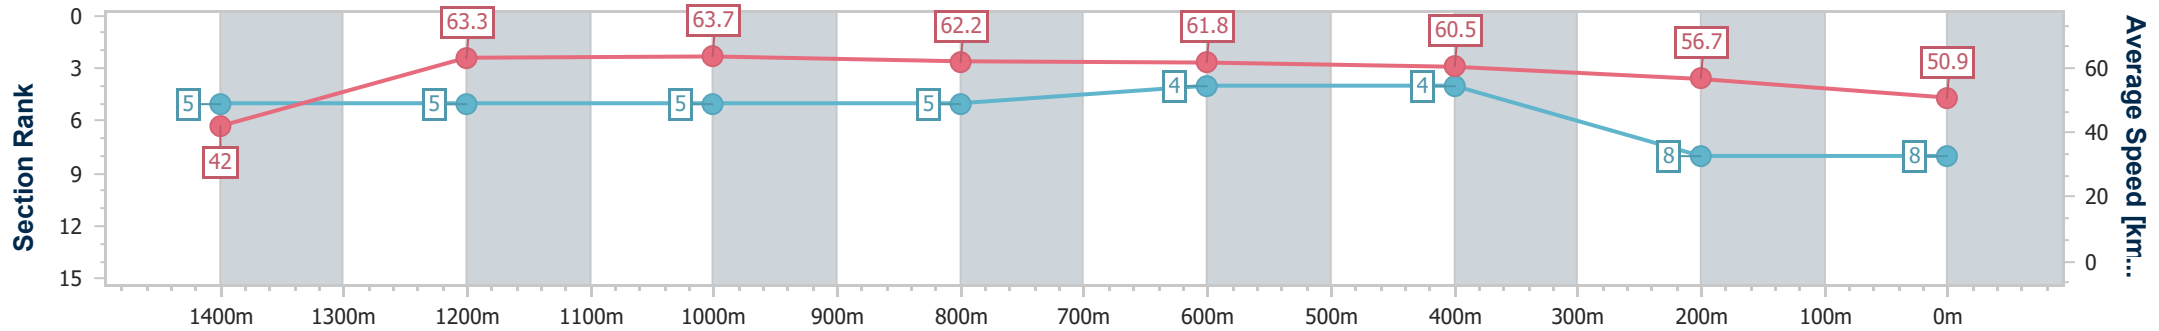

Horse/Jockey Name	In Great Nic
Final Rank	8
Fastest Section Time (Section)	0:08.58 (Overall)
Top Speed [km/h] (Section)	64.4 (1400m)
Race State	Finished

Ipswich QLD Professional
Race 7: BOOK YOUR WEDDING AT IEEC Fillies & Mares
RATINGS BAND 0 - 58 Handicap - 1500m

02 February 2023 - 17:10
Track Rating: Soft 5, Weather: Fine, Rail Position: True Entire Course

Section	Overall	1400m	1200m	1000m	800m	600m	400m	200m					
Section Times	1:33.10 [8] (0:08.58)	1:24.52 [5] (0:11.36)	1:13.16 [5] (0:11.27)	1:01.89 [5] (0:11.56)	0:50.33 [5] (0:11.61)	0:38.72 [4] (0:11.89)	0:26.83 [4] (0:12.69)	0:14.14 [8] (0:14.14)					
Average Speed [km/h]	42.0	63.3	63.7	62.2	61.8	60.5	56.7	50.9					
Top Speed [km/h]	60.6	64.4	64.4	62.6	62.0	61.5	58.9	55.2					
Avg. Dist. to Rail [m]	0.6	0.5	0.7	0.7	0.9	0.4	0.4	1.0					
Avg. Stride Freq. [Hz]	2.2	2.5	2.5	2.5	2.5	2.5	2.5	2.3					
Avg. Stride Length [m]	5.3	7.0	7.1	7.0	6.9	6.7	6.4	6.1					

- [ ] Ranking at each section and finish
- -.-.- No data available at this section
- NA No data available