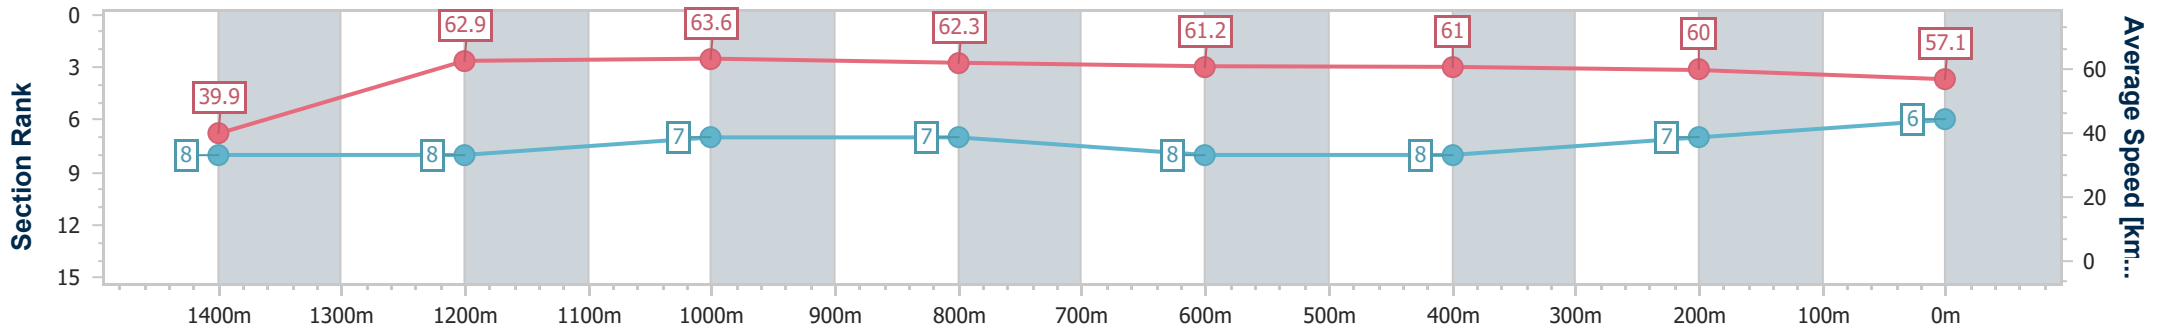

Horse/Jockey Name	Devillain
Final Rank	6
Fastest Section Time (Section)	0:09.01 (Overall)
Top Speed [km/h] (Section)	65.1 (1400m)
Race State	Finished

Ipswich QLD Professional
Race 7: BOOK YOUR WEDDING AT IEEC Fillies & Mares
RATINGS BAND 0 - 58 Handicap - 1500m

02 February 2023 - 17:10
Track Rating: Soft 5, Weather: Fine, Rail Position: True Entire Course

Section	Overall	1400m	1200m	1000m	800m	600m	400m	200m						
Section Times	1:31.42 [6] (0:09.01)	1:22.41 [8] (0:11.40)	1:11.01 [8] (0:11.16)	0:59.85 [7] (0:11.52)	0:48.33 [7] (0:11.79)	0:36.54 [8] (0:11.91)	0:24.63 [8] (0:12.02)	0:12.61 [7] (0:12.61)						
Average Speed [km/h]	39.9	62.9	63.6	62.3	61.2	61.0	60.0	57.1						
Top Speed [km/h]	58.5	65.1	64.1	63.8	62.4	62.3	60.4	59.6						
Avg. Dist. to Rail [m]	3.8	1.6	2.9	1.3	0.6	1.9	1.7	3.3						
Avg. Stride Freq. [Hz]	2.2	2.3	2.3	2.3	2.3	2.3	2.3	2.2						
Avg. Stride Length [m]	5.1	7.5	7.6	7.5	7.4	7.4	7.4	7.2						

- [ ] Ranking at each section and finish
- -.-.- No data available at this section
- NA No data available