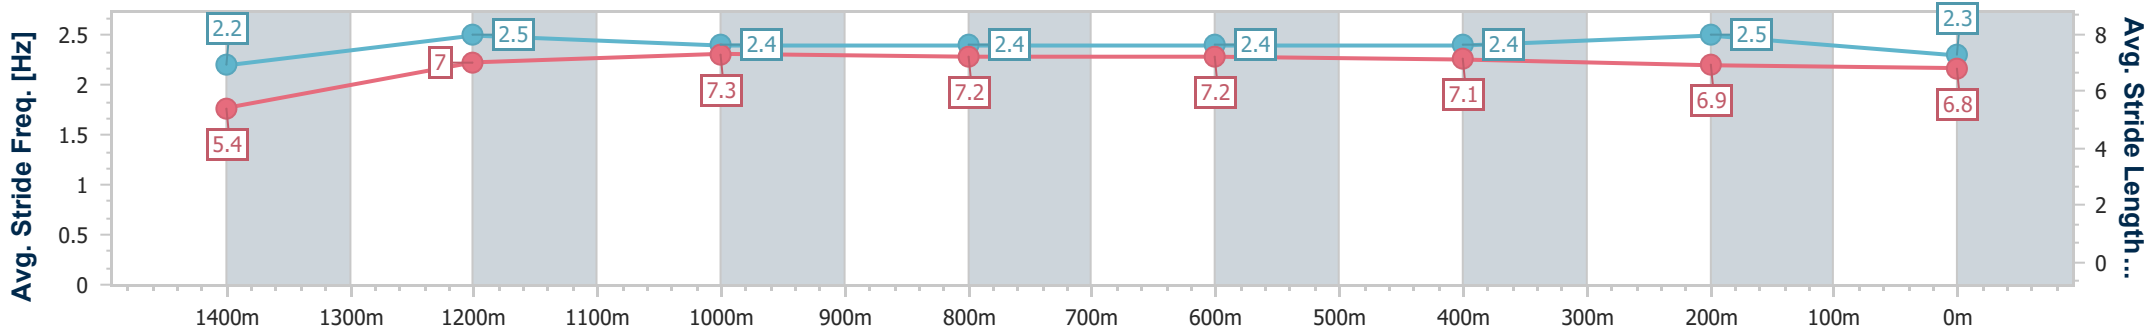

Section	Overall	1400m	1200m	1000m	800m	600m	400m	200m					
Section Times	1:31.05 [4] (0:08.49)	1:22.56 [3] (0:11.01)	1:11.55 [2] (0:10.98)	1:00.57 [2] (0:11.63)	0:48.94 [2] (0:11.90)	0:37.04 [3] (0:12.27)	0:24.77 [3] (0:12.27)	0:12.50 [5] (0:12.50)					
Average Speed [km/h]	42.4	65.7	64.5	61.9	60.9	59.4	59.2	57.6					
Top Speed [km/h]	61.4	65.9	65.9	63.6	62.2	60.2	60.0	60.0					
Avg. Dist. to Rail [m]	7.2	2.9	3.6	0.6	1.7	3.3	2.4	3.8					
Avg. Stride Freq. [Hz]	2.3	2.5	2.5	2.4	2.4	2.4	2.4	2.3					
Avg. Stride Length [m]	5.3	7.2	7.2	7.1	7.0	6.9	6.9	6.9					

- [] Ranking at each section and finish
- .-.- No data available at this section
- NA No data available

Horse/Jockey Name	Nano Star
Final Rank	5
Fastest Section Time (Section)	0:08.53 (Overall)
Top Speed [km/h] (Section)	64.6 (1400m)
Race State	Finished

Section	Overall	1400m	1200m	1000m	800m	600m	400m	200m						
Section Times	1:31.30 [5] (0:08.53)	1:22.77 [4] (0:11.56)	1:11.21 [6] (0:11.28)	0:59.93 [6] (0:11.65)	0:48.28 [6] (0:11.72)	0:36.56 [6] (0:11.80)	0:24.76 [7] (0:12.07)	0:12.69 [4] (0:12.69)						
Average Speed [km/h]	42.4	62.8	63.6	61.8	61.5	61.5	60.4	56.8						
Top Speed [km/h]	60.8	64.6	64.1	62.6	62.2	61.9	61.5	59.8						
Avg. Dist. to Rail [m]	8.1	2.0	0.8	0.2	0.4	1.5	4.1	6.7						
Avg. Stride Freq. [Hz]	2.2	2.5	2.4	2.4	2.4	2.4	2.5	2.3						
Avg. Stride Length [m]	5.4	7.0	7.3	7.2	7.2	7.1	6.9	6.8						