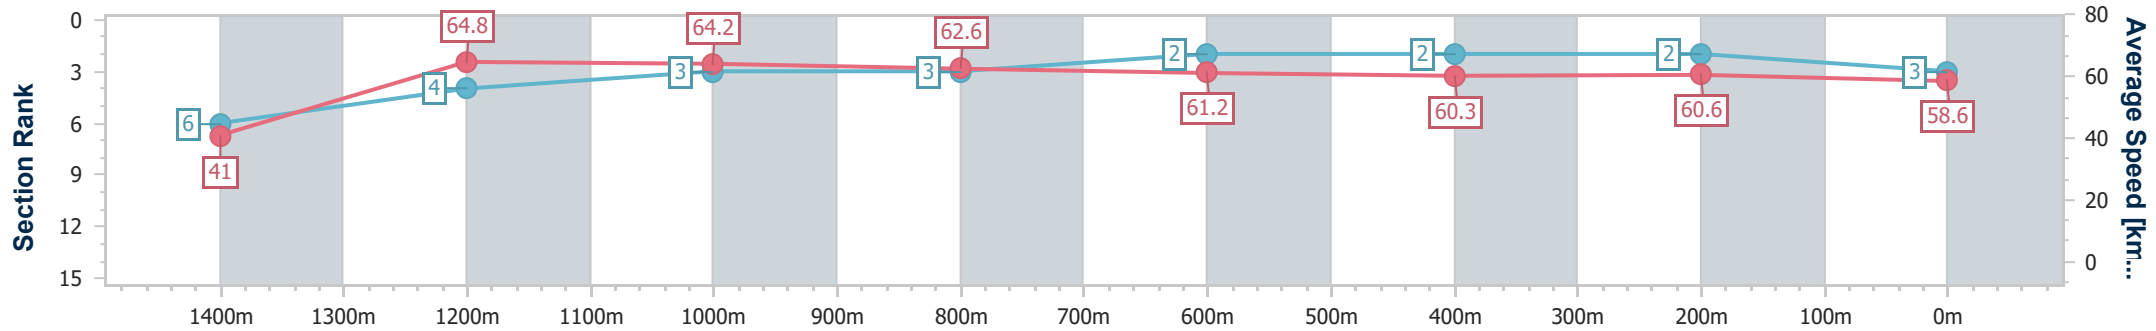

Horse/Jockey Name	Shapin Power
Final Rank	3
Fastest Section Time (Section)	0:08.76 (Overall)
Top Speed [km/h] (Section)	65.8 (1400m)
Race State	Finished

Ipswich QLD Professional
Race 7: BOOK YOUR WEDDING AT IEEC Fillies & Mares
RATINGS BAND 0 - 58 Handicap - 1500m

02 February 2023 - 17:10
Track Rating: Soft 5, Weather: Fine, Rail Position: True Entire Course

Section	Overall	1400m	1200m	1000m	800m	600m	400m	200m
Section Times	1:30.26 [3] (0:08.76)	1:21.50 [6] (0:11.07)	1:10.43 [4] (0:11.07)	0:59.36 [3] (0:11.44)	0:47.92 [3] (0:11.73)	0:36.19 [2] (0:11.96)	0:24.23 [2] (0:11.93)	0:12.30 [2] (0:12.30)
Average Speed [km/h]	41.0	64.8	64.2	62.6	61.2	60.3	60.6	58.6
Top Speed [km/h]	63.1	65.8	65.4	63.4	61.7	61.0	61.8	59.7
Avg. Dist. to Rail [m]	0.6	1.5	2.9	2.0	0.9	0.8	2.4	5.4
Avg. Stride Freq. [Hz]	2.2	2.4	2.3	2.3	2.3	2.3	2.3	2.3
Avg. Stride Length [m]	5.3	7.5	7.6	7.5	7.5	7.3	7.2	7.0

- [ ] Ranking at each section and finish
- -.-.- No data available at this section
- NA No data available