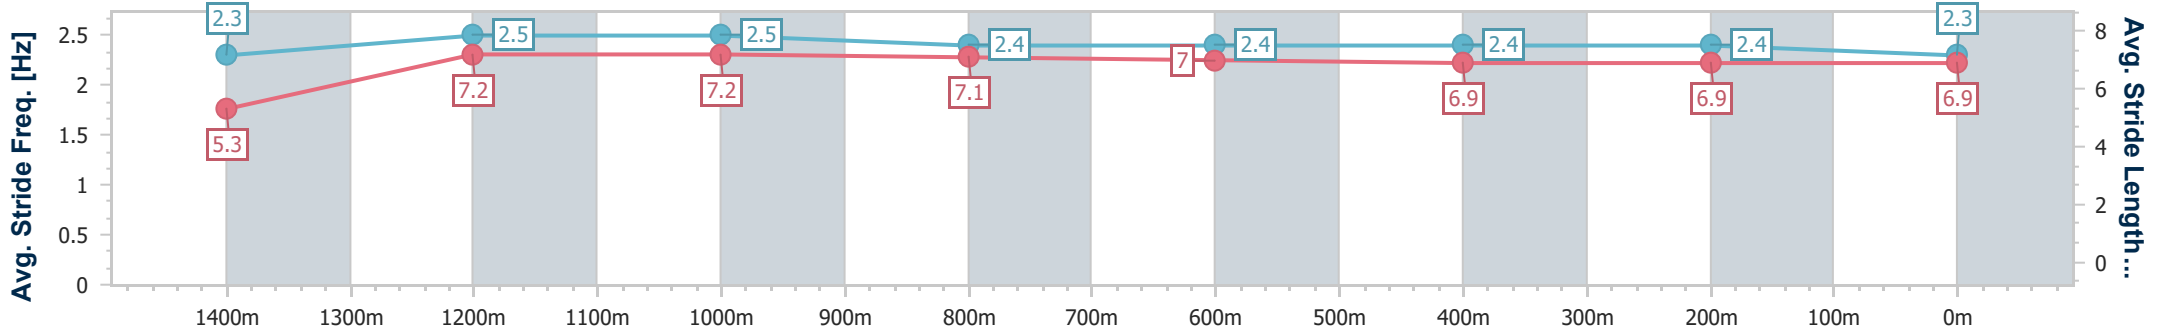

Section	Overall	1400m	1200m	1000m	800m	600m	400m	200m
Section Times	1:30.26 [3] (0:08.76)	1:21.50 [6] (0:11.07)	1:10.43 [4] (0:11.07)	0:59.36 [3] (0:11.44)	0:47.92 [3] (0:11.73)	0:36.19 [2] (0:11.96)	0:24.23 [2] (0:11.93)	0:12.30 [2] (0:12.30)
Average Speed [km/h]	41.0	64.8	64.2	62.6	61.2	60.3	60.6	58.6
Top Speed [km/h]	63.1	65.8	65.4	63.4	61.7	61.0	61.8	59.7
Avg. Dist. to Rail [m]	0.6	1.5	2.9	2.0	0.9	0.8	2.4	5.4
Avg. Stride Freq. [Hz]	2.2	2.4	2.3	2.3	2.3	2.3	2.3	2.3
Avg. Stride Length [m]	5.3	7.5	7.6	7.5	7.5	7.3	7.2	7.0

- [] Ranking at each section and finish
- .-.- No data available at this section
- NA No data available

Horse/Jockey Name	Foxy Fraulien
Final Rank	4
Fastest Section Time (Section)	0:08.49 (Overall)
Top Speed [km/h] (Section)	65.9 (1200m)
Race State	Finished

Section	Overall	1400m	1200m	1000m	800m	600m	400m	200m					
Section Times	1:31.05 [4] (0:08.49)	1:22.56 [3] (0:11.01)	1:11.55 [2] (0:10.98)	1:00.57 [2] (0:11.63)	0:48.94 [2] (0:11.90)	0:37.04 [3] (0:12.27)	0:24.77 [3] (0:12.27)	0:12.50 [5] (0:12.50)					
Average Speed [km/h]	42.4	65.7	64.5	61.9	60.9	59.4	59.2	57.6					
Top Speed [km/h]	61.4	65.9	65.9	63.6	62.2	60.2	60.0	60.0					
Avg. Dist. to Rail [m]	7.2	2.9	3.6	0.6	1.7	3.3	2.4	3.8					
Avg. Stride Freq. [Hz]	2.3	2.5	2.5	2.4	2.4	2.4	2.4	2.3					
Avg. Stride Length [m]	5.3	7.2	7.2	7.1	7.0	6.9	6.9	6.9					