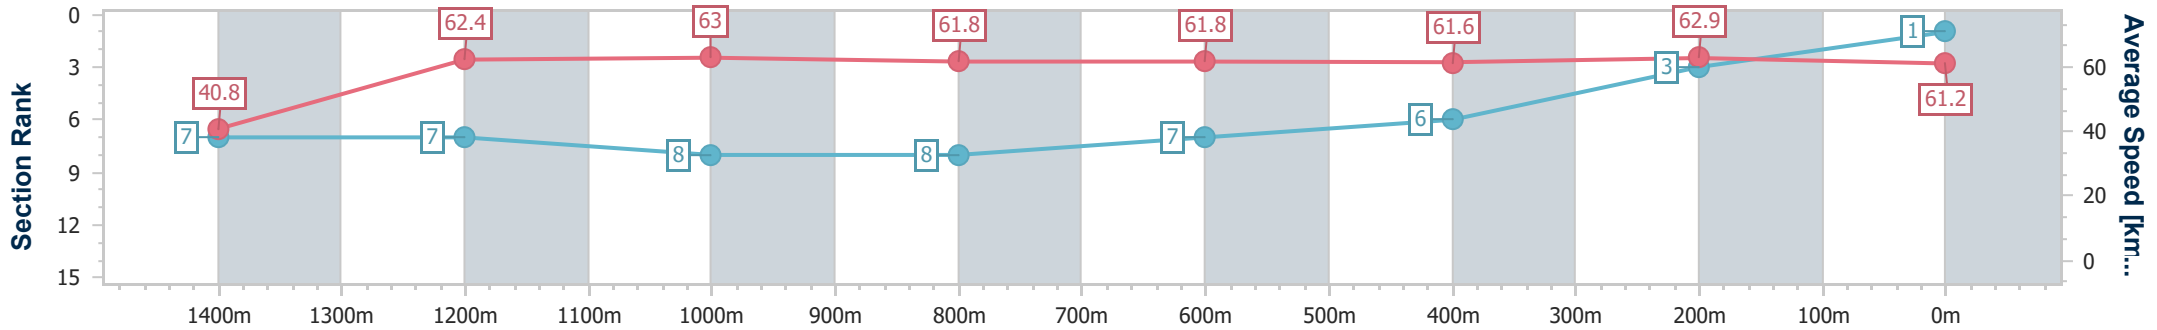

Horse/Jockey Name	Milagro
Final Rank	1
Fastest Section Time (Section)	0:08.83 (Overall)
Top Speed [km/h] (Section)	64.2 (1400m)
Race State	Finished

Ipswich QLD Professional
Race 7: BOOK YOUR WEDDING AT IEEC Fillies & Mares
RATINGS BAND 0 - 58 Handicap - 1500m
02 February 2023 - 17:10
Track Rating: Soft 5, Weather: Fine, Rail Position: True Entire Course

Section	Overall	1400m	1200m	1000m	800m	600m	400m	200m						
Section Times	1:30.03 [1] (0:08.83)	1:21.20 [7] (0:11.51)	1:09.69 [7] (0:11.35)	0:58.34 [8] (0:11.60)	0:46.74 [8] (0:11.59)	0:35.15 [7] (0:11.76)	0:23.39 [6] (0:11.62)	0:11.77 [3] (0:11.77)						
Average Speed [km/h]	40.8	62.4	63.0	61.8	61.8	61.6	62.9	61.2						
Top Speed [km/h]	58.4	64.2	63.7	62.8	62.2	62.4	63.9	63.8						
Avg. Dist. to Rail [m]	3.2	1.5	2.0	1.0	1.1	1.1	4.0	6.7						
Avg. Stride Freq. [Hz]	2.2	2.3	2.3	2.3	2.3	2.3	2.4	2.4						
Avg. Stride Length [m]	5.4	7.4	7.5	7.4	7.5	7.3	7.2	7.0						

- [ ] Ranking at each section and finish
- -.-.- No data available at this section
- NA No data available