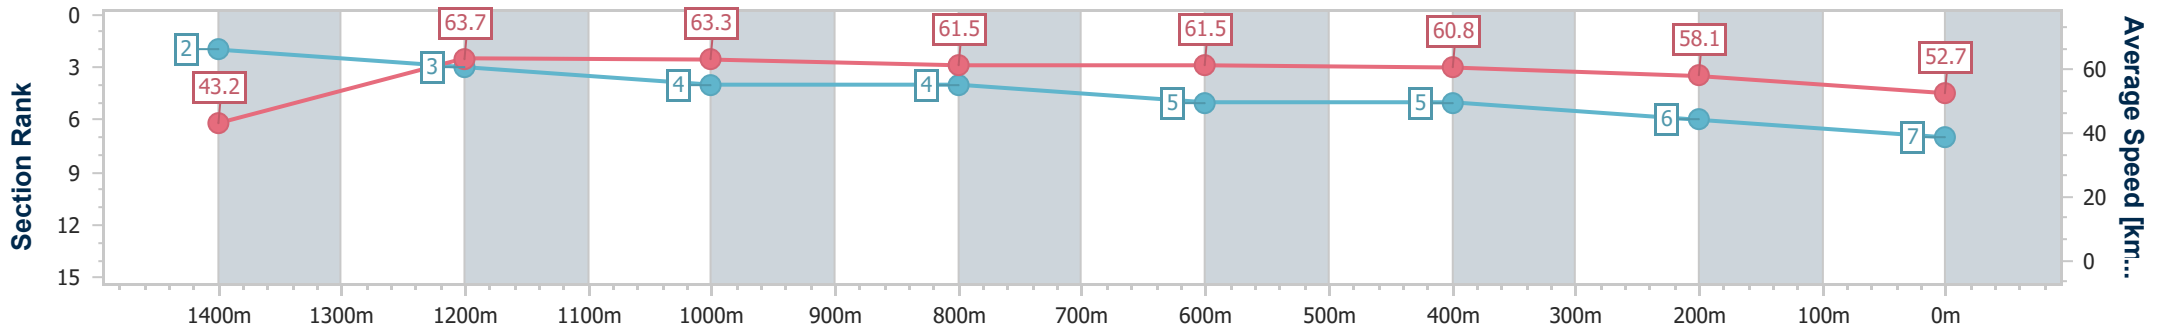

Horse/Jockey Name	All Too Quick
Final Rank	7
Fastest Section Time (Section)	0:08.34 (Overall)
Top Speed [km/h] (Section)	64.9 (1400m)
Race State	Finished

Ipswich QLD Professional
Race 7: BOOK YOUR WEDDING AT IEEC Fillies & Mares
RATINGS BAND 0 - 58 Handicap - 1500m
02 February 2023 - 17:10
Track Rating: Soft 5, Weather: Fine, Rail Position: True Entire Course

Section	Overall	1400m	1200m	1000m	800m	600m	400m	200m
Section Times	1:32.40 [7] (0:08.34)	1:24.06 [2] (0:11.33)	1:12.73 [3] (0:11.40)	1:01.33 [4] (0:11.71)	0:49.62 [4] (0:11.71)	0:37.91 [5] (0:11.85)	0:26.06 [5] (0:12.41)	0:13.65 [6] (0:13.65)
Average Speed [km/h]	43.2	63.7	63.3	61.5	61.5	60.8	58.1	52.7
Top Speed [km/h]	61.3	64.9	63.9	62.5	62.3	61.7	60.5	56.0
Avg. Dist. to Rail [m]	3.3	0.6	0.2	0.4	0.2	0.5	0.9	2.8
Avg. Stride Freq. [Hz]	2.4	2.5	2.4	2.4	2.4	2.4	2.4	2.2
Avg. Stride Length [m]	5.1	7.0	7.2	7.2	7.1	7.1	6.9	6.6

- [ ] Ranking at each section and finish
- -.-.- No data available at this section
- NA No data available