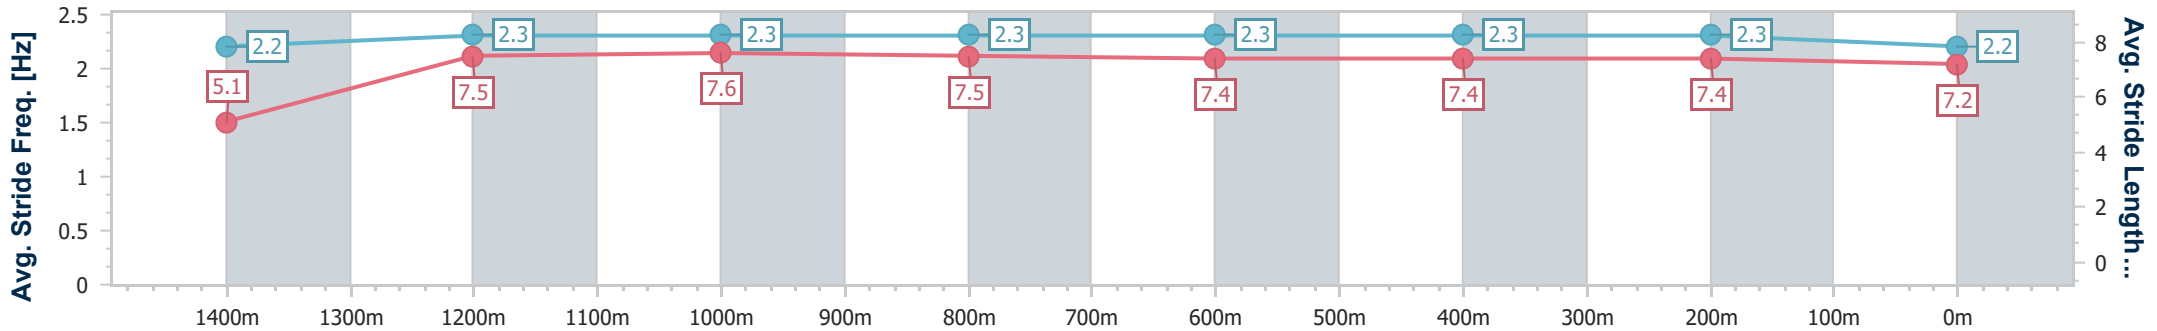

Horse/Jockey Name	Devillain
Final Rank	6
Fastest Section Time (Section)	0:09.01 (Overall)
Top Speed [km/h] (Section)	65.1 (1400m)
Race State	Finished

Ipswich QLD Professional
Race 7: BOOK YOUR WEDDING AT IEEC Fillies & Mares
RATINGS BAND 0 - 58 Handicap - 1500m

02 February 2023 - 17:10
Track Rating: Soft 5, Weather: Fine, Rail Position: True Entire Course

Section	Overall	1400m	1200m	1000m	800m	600m	400m	200m						
Section Times	1:31.42 [6] (0:09.01)	1:22.41 [8] (0:11.40)	1:11.01 [8] (0:11.16)	0:59.85 [7] (0:11.52)	0:48.33 [7] (0:11.79)	0:36.54 [8] (0:11.91)	0:24.63 [8] (0:12.02)	0:12.61 [7] (0:12.61)						
Average Speed [km/h]	39.9	62.9	63.6	62.3	61.2	61.0	60.0	57.1						
Top Speed [km/h]	58.5	65.1	64.1	63.8	62.4	62.3	60.4	59.6						
Avg. Dist. to Rail [m]	3.8	1.6	2.9	1.3	0.6	1.9	1.7	3.3						
Avg. Stride Freq. [Hz]	2.2	2.3	2.3	2.3	2.3	2.3	2.3	2.2						
Avg. Stride Length [m]	5.1	7.5	7.6	7.5	7.4	7.4	7.4	7.2						

- [ ] Ranking at each section and finish
- -.-.- No data available at this section
- NA No data available