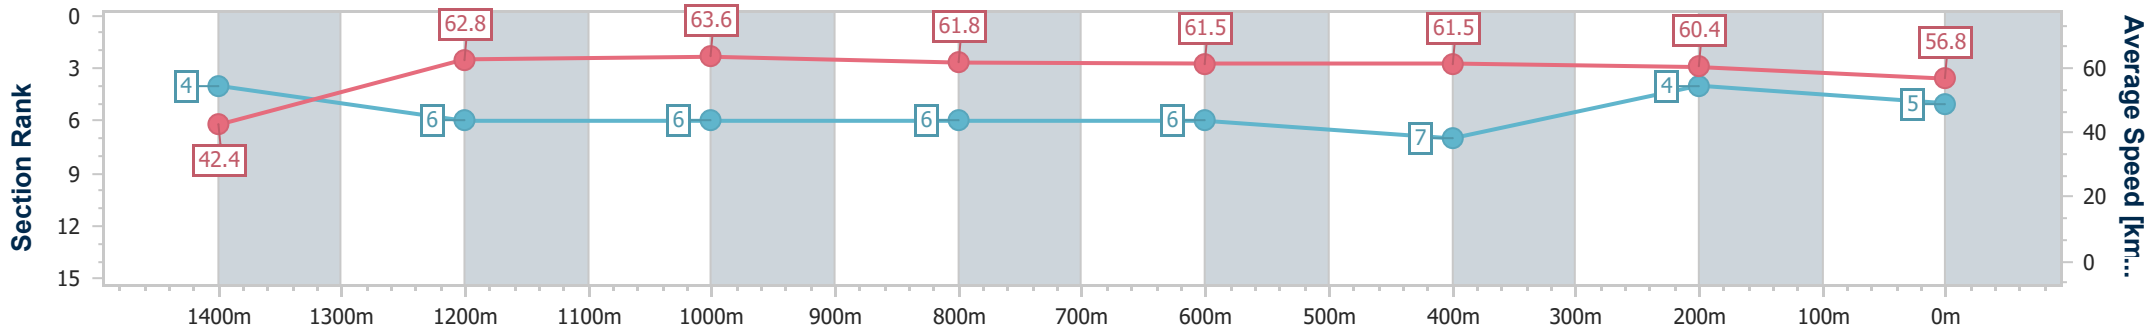

Section	Overall	1400m	1200m	1000m	800m	600m	400m	200m					
Section Times	1:31.05 [4] (0:08.49)	1:22.56 [3] (0:11.01)	1:11.55 [2] (0:10.98)	1:00.57 [2] (0:11.63)	0:48.94 [2] (0:11.90)	0:37.04 [3] (0:12.27)	0:24.77 [3] (0:12.27)	0:12.50 [5] (0:12.50)					
Average Speed [km/h]	42.4	65.7	64.5	61.9	60.9	59.4	59.2	57.6					
Top Speed [km/h]	61.4	65.9	65.9	63.6	62.2	60.2	60.0	60.0					
Avg. Dist. to Rail [m]	7.2	2.9	3.6	0.6	1.7	3.3	2.4	3.8					
Avg. Stride Freq. [Hz]	2.3	2.5	2.5	2.4	2.4	2.4	2.4	2.3					
Avg. Stride Length [m]	5.3	7.2	7.2	7.1	7.0	6.9	6.9	6.9					

- [] Ranking at each section and finish
- .-.- No data available at this section
- NA No data available

Horse/Jockey Name	Nano Star
Final Rank	5
Fastest Section Time (Section)	0:08.53 (Overall)
Top Speed [km/h] (Section)	64.6 (1400m)
Race State	Finished

Section	Overall	1400m	1200m	1000m	800m	600m	400m	200m						
Section Times	1:31.30 [5] (0:08.53)	1:22.77 [4] (0:11.56)	1:11.21 [6] (0:11.28)	0:59.93 [6] (0:11.65)	0:48.28 [6] (0:11.72)	0:36.56 [6] (0:11.80)	0:24.76 [7] (0:12.07)	0:12.69 [4] (0:12.69)						
Average Speed [km/h]	42.4	62.8	63.6	61.8	61.5	61.5	60.4	56.8						
Top Speed [km/h]	60.8	64.6	64.1	62.6	62.2	61.9	61.5	59.8						
Avg. Dist. to Rail [m]	8.1	2.0	0.8	0.2	0.4	1.5	4.1	6.7						
Avg. Stride Freq. [Hz]	2.2	2.5	2.4	2.4	2.4	2.4	2.5	2.3						
Avg. Stride Length [m]	5.4	7.0	7.3	7.2	7.2	7.1	6.9	6.8						