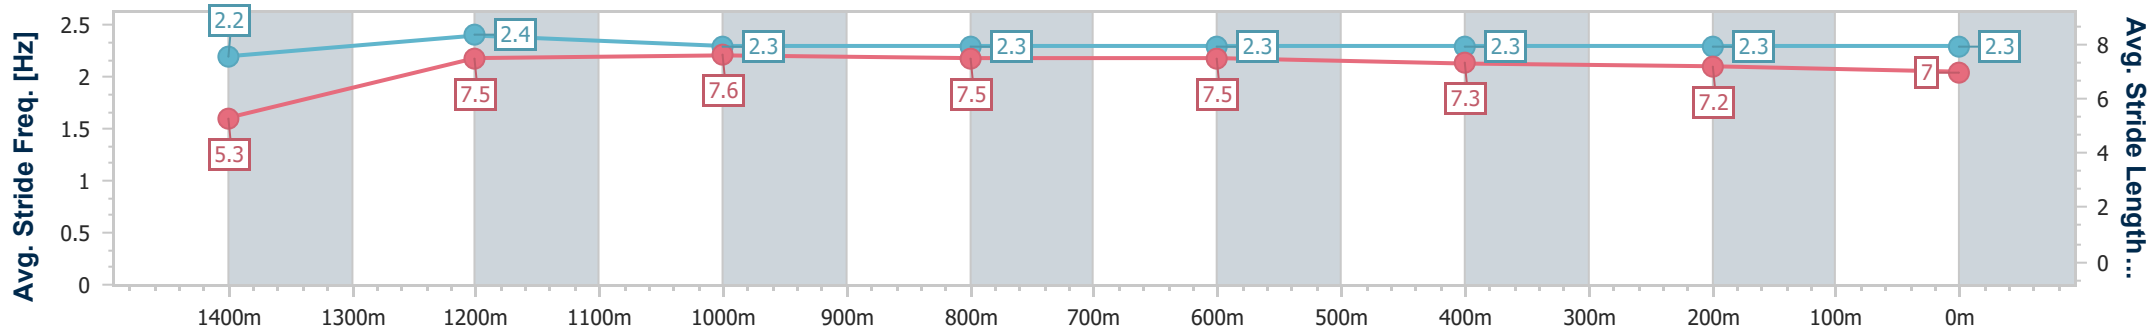

Section	Overall	1400m	1200m	1000m	800m	600m	400m	200m						
Section Times	1:30.12 [2] (0:08.30)	1:21.82 [1] (0:11.06)	1:10.76 [1] (0:11.08)	0:59.68 [1] (0:11.47)	0:48.21 [1] (0:11.88)	0:36.33 [1] (0:12.01)	0:24.32 [1] (0:12.09)	0:12.23 [1] (0:12.23)						
Average Speed [km/h]	43.4	64.9	64.6	62.5	60.5	59.9	59.6	59.0						
Top Speed [km/h]	61.8	66.5	65.9	63.6	61.3	60.5	60.4	59.6						
Avg. Dist. to Rail [m]	1.2	0.8	1.3	0.8	0.7	0.3	0.9	3.9						
Avg. Stride Freq. [Hz]	2.4	2.5	2.4	2.4	2.3	2.3	2.3	2.3						
Avg. Stride Length [m]	5.2	7.3	7.4	7.4	7.2	7.2	7.1	7.1						

- [] Ranking at each section and finish
- .-.- No data available at this section
- NA No data available

Horse/Jockey Name	Shapin Power
Final Rank	3
Fastest Section Time (Section)	0:08.76 (Overall)
Top Speed [km/h] (Section)	65.8 (1400m)
Race State	Finished

Section	Overall	1400m	1200m	1000m	800m	600m	400m	200m
Section Times	1:30.26 [3] (0:08.76)	1:21.50 [6] (0:11.07)	1:10.43 [4] (0:11.07)	0:59.36 [3] (0:11.44)	0:47.92 [3] (0:11.73)	0:36.19 [2] (0:11.96)	0:24.23 [2] (0:11.93)	0:12.30 [2] (0:12.30)
Average Speed [km/h]	41.0	64.8	64.2	62.6	61.2	60.3	60.6	58.6
Top Speed [km/h]	63.1	65.8	65.4	63.4	61.7	61.0	61.8	59.7
Avg. Dist. to Rail [m]	0.6	1.5	2.9	2.0	0.9	0.8	2.4	5.4
Avg. Stride Freq. [Hz]	2.2	2.4	2.3	2.3	2.3	2.3	2.3	2.3
Avg. Stride Length [m]	5.3	7.5	7.6	7.5	7.5	7.3	7.2	7.0