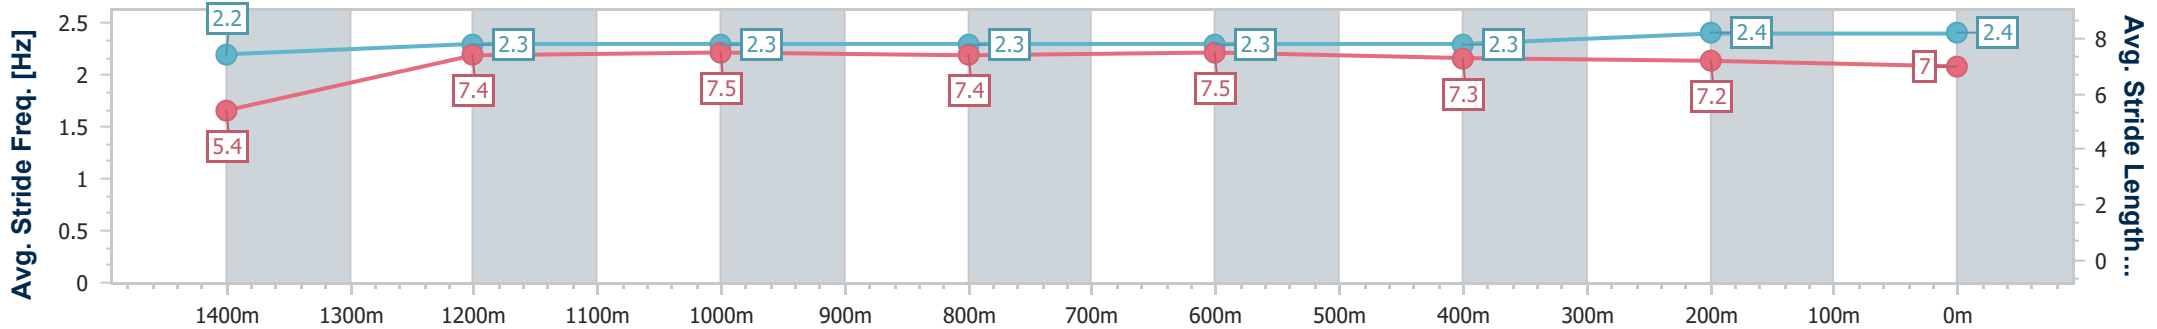

Section	Overall	1400m	1200m	1000m	800m	600m	400m	200m						
Section Times	1:30.03 [1] (0:08.83)	1:21.20 [7] (0:11.51)	1:09.69 [7] (0:11.35)	0:58.34 [8] (0:11.60)	0:46.74 [8] (0:11.59)	0:35.15 [7] (0:11.76)	0:23.39 [6] (0:11.62)	0:11.77 [3] (0:11.77)						
Average Speed [km/h]	40.8	62.4	63.0	61.8	61.8	61.6	62.9	61.2						
Top Speed [km/h]	58.4	64.2	63.7	62.8	62.2	62.4	63.9	63.8						
Avg. Dist. to Rail [m]	3.2	1.5	2.0	1.0	1.1	1.1	4.0	6.7						
Avg. Stride Freq. [Hz]	2.2	2.3	2.3	2.3	2.3	2.3	2.4	2.4						
Avg. Stride Length [m]	5.4	7.4	7.5	7.4	7.5	7.3	7.2	7.0						