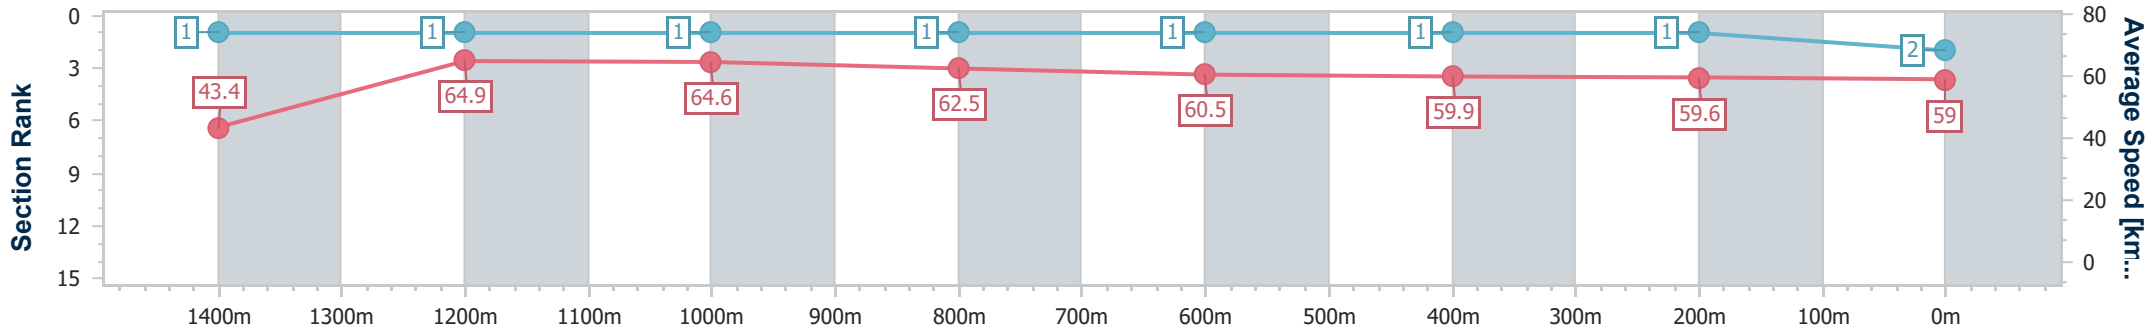

Horse/Jockey Name	Marcada
Final Rank	2
Fastest Section Time (Section)	0:08.30 (Overall)
Top Speed [km/h] (Section)	66.5 (1400m)
Race State	Finished

Ipswich QLD Professional
Race 7: BOOK YOUR WEDDING AT IECC Fillies & Mares
RATINGS BAND 0 - 58 Handicap - 1500m

02 February 2023 - 17:10
Track Rating: Soft 5, Weather: Fine, Rail Position: True Entire Course

Section	Overall	1400m	1200m	1000m	800m	600m	400m	200m						
Section Times	1:30.12 [2] (0:08.30)	1:21.82 [1] (0:11.06)	1:10.76 [1] (0:11.08)	0:59.68 [1] (0:11.47)	0:48.21 [1] (0:11.88)	0:36.33 [1] (0:12.01)	0:24.32 [1] (0:12.09)	0:12.23 [1] (0:12.23)						
Average Speed [km/h]	43.4	64.9	64.6	62.5	60.5	59.9	59.6	59.0						
Top Speed [km/h]	61.8	66.5	65.9	63.6	61.3	60.5	60.4	59.6						
Avg. Dist. to Rail [m]	1.2	0.8	1.3	0.8	0.7	0.3	0.9	3.9						
Avg. Stride Freq. [Hz]	2.4	2.5	2.4	2.4	2.3	2.3	2.3	2.3						
Avg. Stride Length [m]	5.2	7.3	7.4	7.4	7.2	7.2	7.1	7.1						

- [ ] Ranking at each section and finish
- -.-.- No data available at this section
- NA No data available