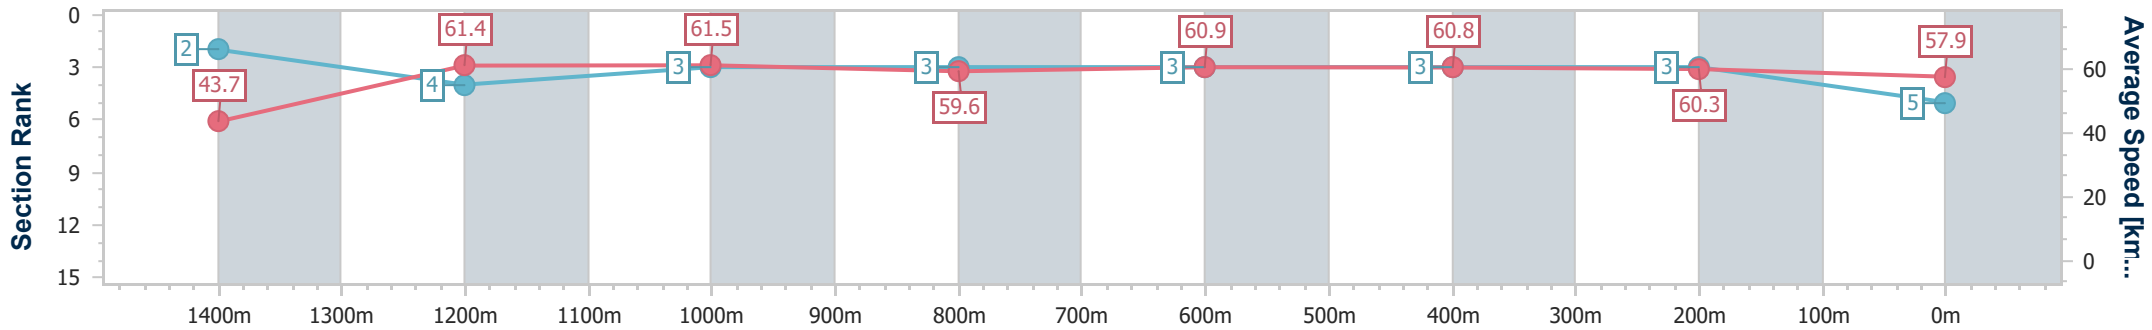

Horse/Jockey Name	Mount Padrao
Final Rank	5
Fastest Section Time (Section)	0:08.25 (Overall)
Top Speed [km/h] (Section)	64.6 (1200m)
Race State	Finished

Ipswich QLD Professional
Race 8: BOOK YOUR CORPORATE EVENTS AT IEEC Colts,
Geldings & Entires RATINGS BAND 0 - 58 Handicap - 1500m
02 February 2023 - 17:40
Track Rating: Good 4, Weather: fine, Rail Position: True Entire
Course

Section	Overall	1400m	1200m	1000m	800m	600m	400m	200m						
Section Times	1:31.54 [5] (0:08.25)	1:23.29 [2] (0:11.64)	1:11.65 [4] (0:11.53)	1:00.12 [3] (0:11.98)	0:48.14 [3] (0:11.77)	0:36.37 [3] (0:11.89)	0:24.48 [3] (0:12.01)	0:12.47 [3] (0:12.47)						
Average Speed [km/h]	43.7	61.4	61.5	59.6	60.9	60.8	60.3	57.9						
Top Speed [km/h]	60.2	64.5	64.6	60.5	61.5	61.3	61.2	59.9						
Avg. Dist. to Rail [m]	3.1	1.6	3.8	3.5	1.1	0.9	2.1	3.6						
Avg. Stride Freq. [Hz]	2.1	2.3	2.3	2.2	2.3	2.3	2.3	2.3						
Avg. Stride Length [m]	5.8	7.3	7.4	7.4	7.4	7.4	7.3	7.1						

- [ ] Ranking at each section and finish
- -.-.- No data available at this section
- NA No data available