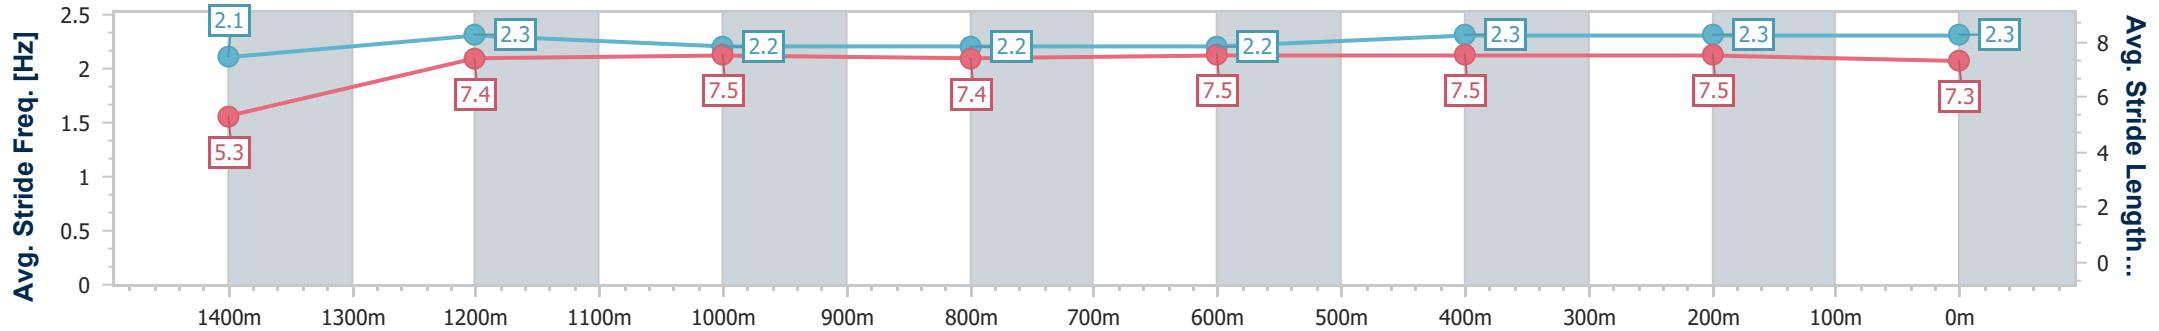

Horse/Jockey Name	Texas Hold'em
Final Rank	7
Fastest Section Time (Section)	0:08.86 (Overall)
Top Speed [km/h] (Section)	62.8 (600m)
Race State	Finished

Ipswich QLD Professional
Race 8: BOOK YOUR CORPORATE EVENTS AT IEEC Colts,
Geldings & Entires RATINGS BAND 0 - 58 Handicap - 1500m
02 February 2023 - 17:40
Track Rating: Good 4, Weather: fine, Rail Position: True Entire
Course

Section	Overall	1400m	1200m	1000m	800m	600m	400m	200m						
Section Times	1:32.23 [7] (0:08.86)	1:23.37 [8] (0:11.91)	1:11.46 [9] (0:11.72)	0:59.74 [9] (0:12.19)	0:47.55 [9] (0:11.82)	0:35.73 [9] (0:11.71)	0:24.02 [9] (0:11.95)	0:12.07 [9] (0:12.07)						
Average Speed [km/h]	40.6	60.6	61.0	58.8	61.0	61.8	61.0	59.7						
Top Speed [km/h]	56.9	62.5	62.5	60.1	61.9	62.8	62.0	61.0						
Avg. Dist. to Rail [m]	1.5	0.5	1.4	1.4	0.6	1.7	2.7	1.0						
Avg. Stride Freq. [Hz]	2.1	2.3	2.2	2.2	2.2	2.3	2.3	2.3						
Avg. Stride Length [m]	5.3	7.4	7.5	7.4	7.5	7.5	7.5	7.3						

- [ ] Ranking at each section and finish
- -.-.- No data available at this section
- NA No data available