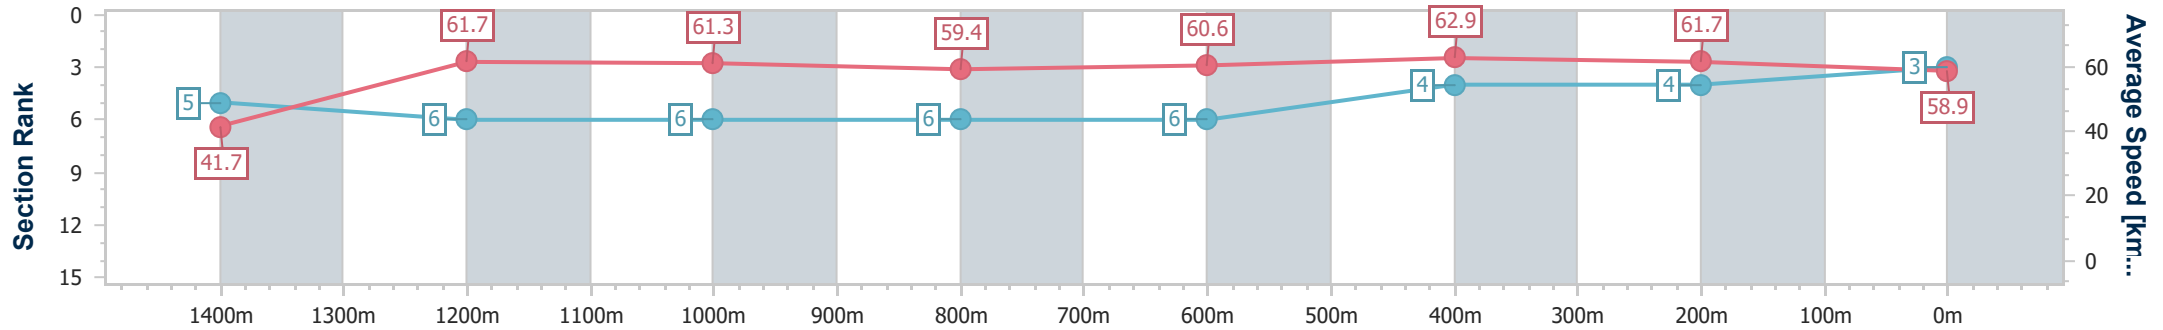

Horse/Jockey Name	Art Heist
Final Rank	3
Fastest Section Time (Section)	0:08.66 (Overall)
Top Speed [km/h] (Section)	64.5 (1200m)
Race State	Finished

Ipswich QLD Professional
Race 8: BOOK YOUR CORPORATE EVENTS AT IEEC Colts,
Geldings & Entires RATINGS BAND 0 - 58 Handicap - 1500m
02 February 2023 - 17:40
Track Rating: Good 4, Weather: fine, Rail Position: True Entire
Course

Section	Overall	1400m	1200m	1000m	800m	600m	400m	200m
Section Times	1:31.43 [3] (0:08.66)	1:22.77 [5] (0:11.67)	1:11.10 [6] (0:11.60)	0:59.50 [6] (0:12.05)	0:47.45 [6] (0:11.86)	0:35.59 [6] (0:11.55)	0:24.04 [4] (0:11.80)	0:12.24 [4] (0:12.24)
Average Speed [km/h]	41.7	61.7	61.3	59.4	60.6	62.9	61.7	58.9
Top Speed [km/h]	57.7	63.3	64.5	60.0	63.0	64.3	62.6	60.9
Avg. Dist. to Rail [m]	7.5	1.4	3.0	2.2	0.8	2.3	4.2	6.5
Avg. Stride Freq. [Hz]	2.2	2.5	2.4	2.4	2.4	2.5	2.5	2.4
Avg. Stride Length [m]	5.2	6.9	7.0	7.0	7.0	7.0	6.9	6.7

- [ ] Ranking at each section and finish
- -.-.- No data available at this section
- NA No data available