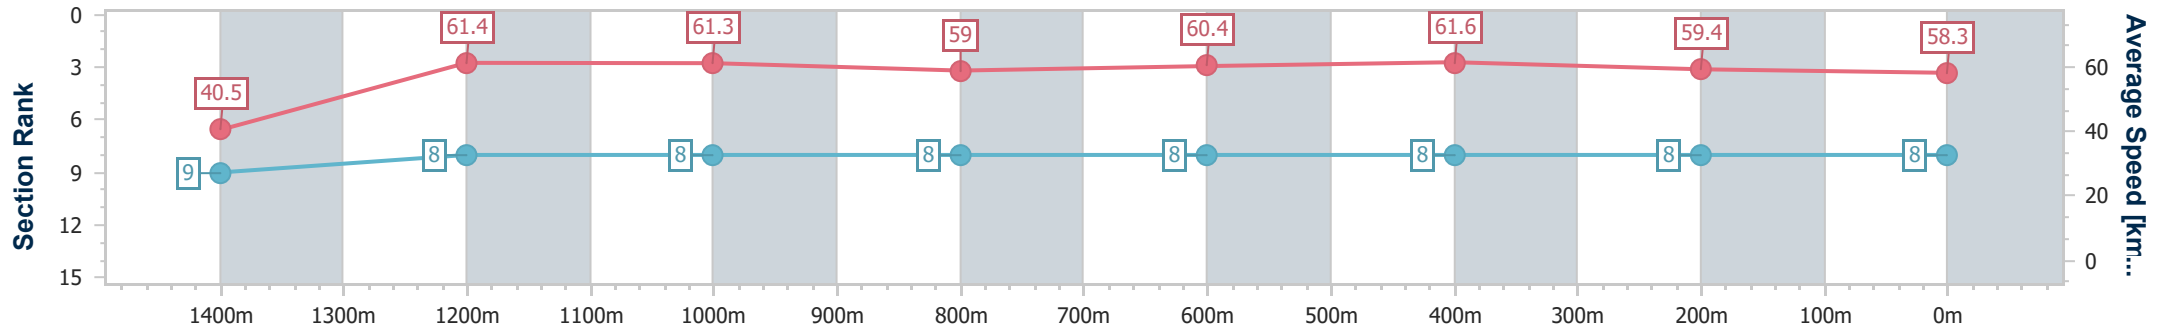

Horse/Jockey Name	Conismo
Final Rank	8
Fastest Section Time (Section)	0:08.89 (Overall)
Top Speed [km/h] (Section)	63.9 (1200m)
Race State	Finished

Ipswich QLD Professional
Race 8: BOOK YOUR CORPORATE EVENTS AT IEEC Colts,
Geldings & Entires RATINGS BAND 0 - 58 Handicap - 1500m
02 February 2023 - 17:40
Track Rating: Good 4, Weather: fine, Rail Position: True Entire
Course

Section	Overall	1400m	1200m	1000m	800m	600m	400m	200m						
Section Times	1:32.44 [8] (0:08.89)	1:23.55 [9] (0:11.67)	1:11.88 [8] (0:11.59)	1:00.29 [8] (0:12.15)	0:48.14 [8] (0:11.87)	0:36.27 [8] (0:11.69)	0:24.58 [8] (0:12.21)	0:12.37 [8] (0:12.37)						
Average Speed [km/h]	40.5	61.4	61.3	59.0	60.4	61.6	59.4	58.3						
Top Speed [km/h]	57.3	63.6	63.9	60.1	61.7	62.6	60.5	60.5						
Avg. Dist. to Rail [m]	0.4	1.1	2.8	2.3	0.8	0.3	3.1	6.4						
Avg. Stride Freq. [Hz]	2.0	2.4	2.4	2.3	2.4	2.4	2.4	2.4						
Avg. Stride Length [m]	5.6	7.1	7.2	7.1	7.1	7.1	6.9	6.8						

- [ ] Ranking at each section and finish
- -.-.- No data available at this section
- NA No data available