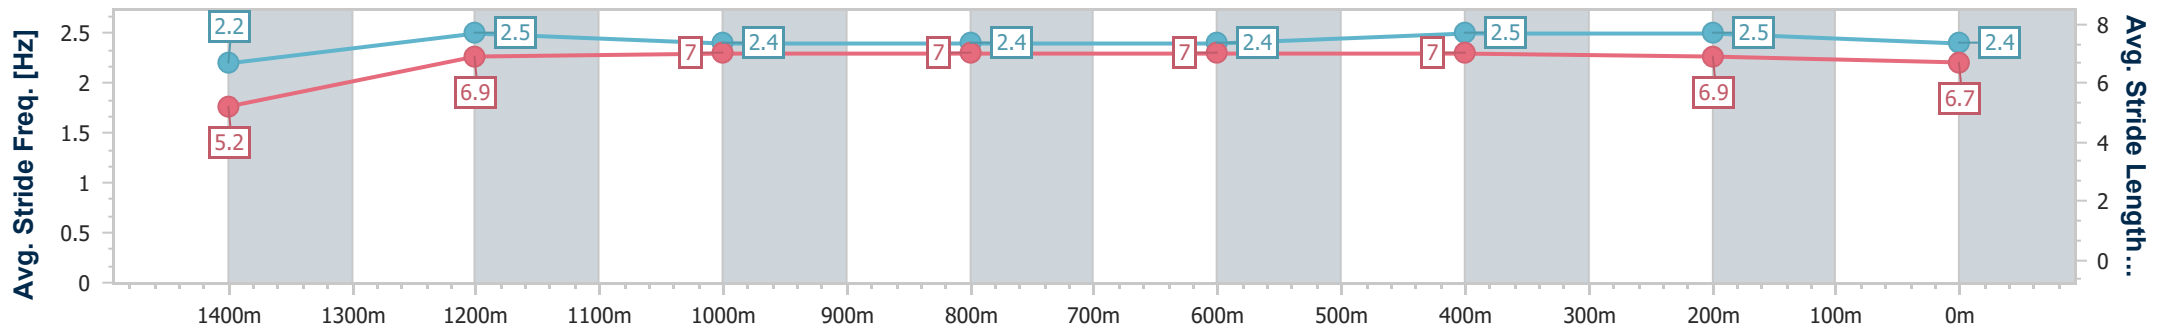

Horse/Jockey Name	Art Heist
Final Rank	3
Fastest Section Time (Section)	0:08.66 (Overall)
Top Speed [km/h] (Section)	64.5 (1200m)
Race State	Finished

Ipswich QLD Professional
Race 8: BOOK YOUR CORPORATE EVENTS AT IEEC Colts,
Geldings & Entires RATINGS BAND 0 - 58 Handicap - 1500m
02 February 2023 - 17:40
Track Rating: Good 4, Weather: fine, Rail Position: True Entire
Course

Section	Overall	1400m	1200m	1000m	800m	600m	400m	200m
Section Times	1:31.43 [3] (0:08.66)	1:22.77 [5] (0:11.67)	1:11.10 [6] (0:11.60)	0:59.50 [6] (0:12.05)	0:47.45 [6] (0:11.86)	0:35.59 [6] (0:11.55)	0:24.04 [4] (0:11.80)	0:12.24 [4] (0:12.24)
Average Speed [km/h]	41.7	61.7	61.3	59.4	60.6	62.9	61.7	58.9
Top Speed [km/h]	57.7	63.3	64.5	60.0	63.0	64.3	62.6	60.9
Avg. Dist. to Rail [m]	7.5	1.4	3.0	2.2	0.8	2.3	4.2	6.5
Avg. Stride Freq. [Hz]	2.2	2.5	2.4	2.4	2.4	2.5	2.5	2.4
Avg. Stride Length [m]	5.2	6.9	7.0	7.0	7.0	7.0	6.9	6.7

- [ ] Ranking at each section and finish
- -.-.- No data available at this section
- NA No data available