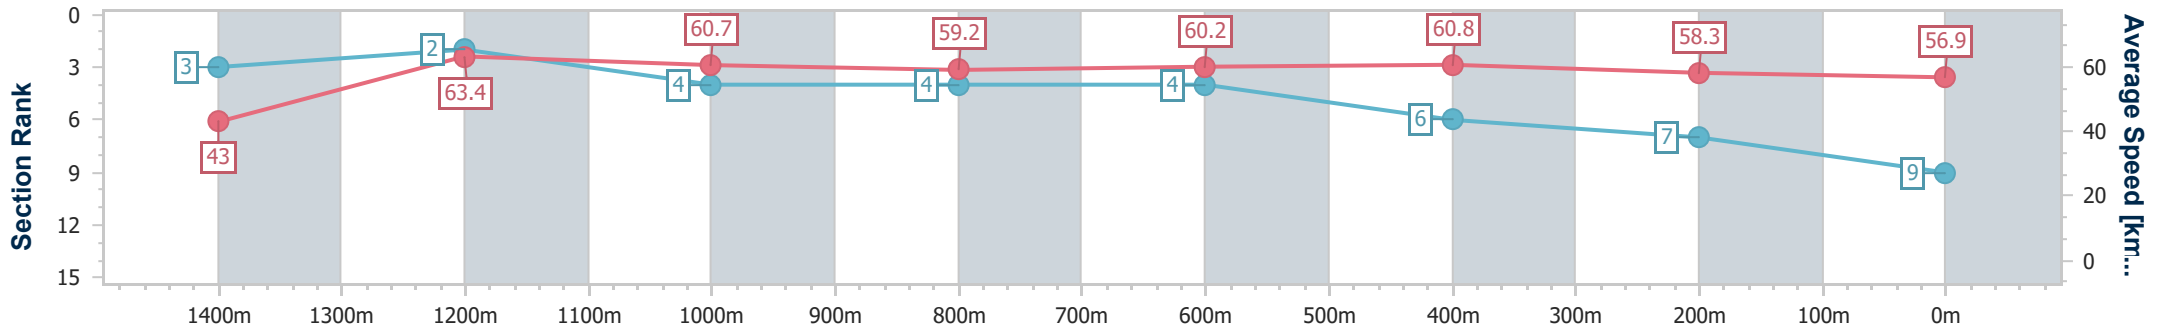

Horse/Jockey Name	Judicator
Final Rank	9
Fastest Section Time (Section)	0:08.37 (Overall)
Top Speed [km/h] (Section)	64.1 (1400m)
Race State	Finished

Ipswich QLD Professional
Race 8: BOOK YOUR CORPORATE EVENTS AT IEEC Colts,
Geldings & Entires RATINGS BAND 0 - 58 Handicap - 1500m
02 February 2023 - 17:40
Track Rating: Good 4, Weather: fine, Rail Position: True Entire
Course

Section	Overall	1400m	1200m	1000m	800m	600m	400m	200m						
Section Times	1:32.68 [9] (0:08.37)	1:24.31 [3] (0:11.42)	1:12.89 [2] (0:11.81)	1:01.08 [4] (0:12.09)	0:48.99 [4] (0:11.95)	0:37.04 [4] (0:11.93)	0:25.11 [6] (0:12.46)	0:12.65 [7] (0:12.65)						
Average Speed [km/h]	43.0	63.4	60.7	59.2	60.2	60.8	58.3	56.9						
Top Speed [km/h]	59.5	64.1	63.7	59.8	61.3	61.8	58.9	58.6						
Avg. Dist. to Rail [m]	6.2	1.3	1.3	2.0	0.7	1.4	3.3	5.2						
Avg. Stride Freq. [Hz]	2.3	2.4	2.3	2.3	2.3	2.3	2.3	2.3						
Avg. Stride Length [m]	5.2	7.2	7.2	7.2	7.3	7.2	7.1	7.0						

- [ ] Ranking at each section and finish
- -.-.- No data available at this section
- NA No data available