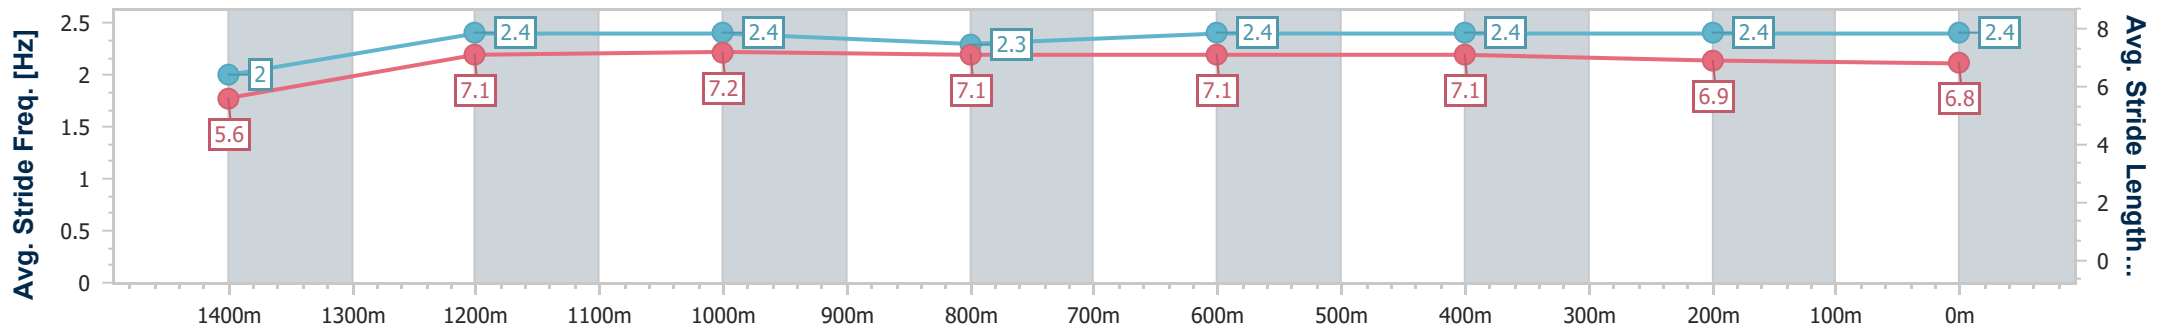

Horse/Jockey Name	Conismo
Final Rank	8
Fastest Section Time (Section)	0:08.89 (Overall)
Top Speed [km/h] (Section)	63.9 (1200m)
Race State	Finished

Ipswich QLD Professional
Race 8: BOOK YOUR CORPORATE EVENTS AT IEEC Colts,
Geldings & Entires RATINGS BAND 0 - 58 Handicap - 1500m
02 February 2023 - 17:40
Track Rating: Good 4, Weather: fine, Rail Position: True Entire
Course

Section	Overall	1400m	1200m	1000m	800m	600m	400m	200m						
Section Times	1:32.44 [8] (0:08.89)	1:23.55 [9] (0:11.67)	1:11.88 [8] (0:11.59)	1:00.29 [8] (0:12.15)	0:48.14 [8] (0:11.87)	0:36.27 [8] (0:11.69)	0:24.58 [8] (0:12.21)	0:12.37 [8] (0:12.37)						
Average Speed [km/h]	40.5	61.4	61.3	59.0	60.4	61.6	59.4	58.3						
Top Speed [km/h]	57.3	63.6	63.9	60.1	61.7	62.6	60.5	60.5						
Avg. Dist. to Rail [m]	0.4	1.1	2.8	2.3	0.8	0.3	3.1	6.4						
Avg. Stride Freq. [Hz]	2.0	2.4	2.4	2.3	2.4	2.4	2.4	2.4						
Avg. Stride Length [m]	5.6	7.1	7.2	7.1	7.1	7.1	6.9	6.8						

- [ ] Ranking at each section and finish
- -.-.- No data available at this section
- NA No data available