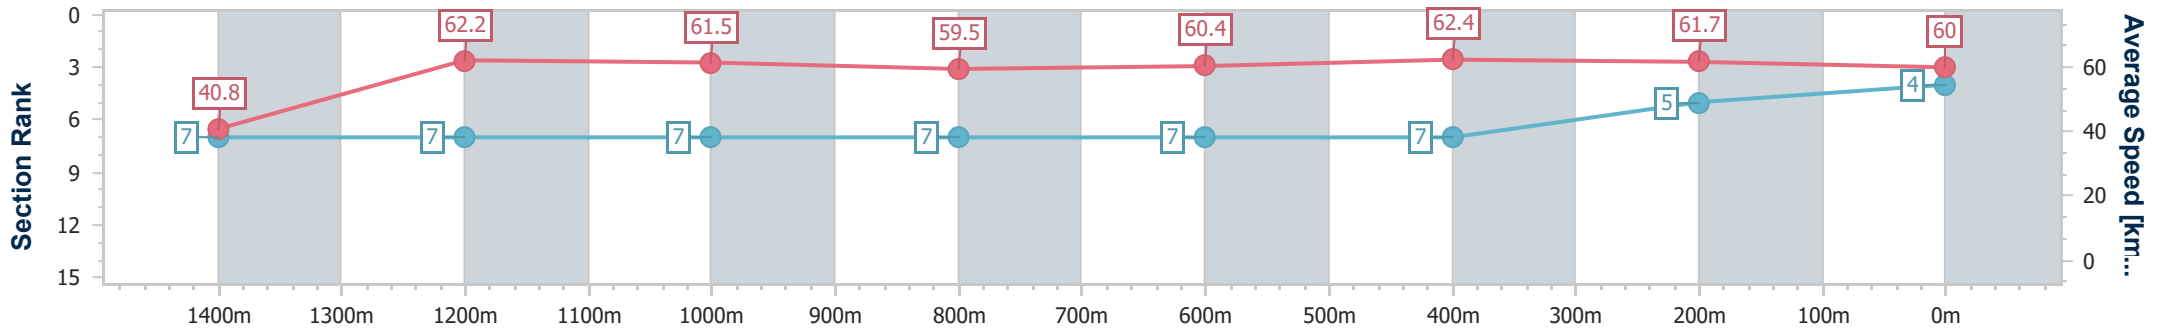

Horse/Jockey Name	Herecum da Drums
Final Rank	4
Fastest Section Time (Section)	0:08.84 (Overall)
Top Speed [km/h] (Section)	64.6 (1200m)
Race State	Finished

Ipswich QLD Professional
Race 8: BOOK YOUR CORPORATE EVENTS AT IEEC Colts,
Geldings & Entires RATINGS BAND 0 - 58 Handicap - 1500m
02 February 2023 - 17:40
Track Rating: Good 4, Weather: fine, Rail Position: True Entire
Course

Section	Overall	1400m	1200m	1000m	800m	600m	400m	200m						
Section Times	1:31.52 [4] (0:08.84)	1:22.68 [7] (0:11.62)	1:11.06 [7] (0:11.63)	0:59.43 [7] (0:12.07)	0:47.36 [7] (0:11.93)	0:35.43 [7] (0:11.62)	0:23.81 [7] (0:11.79)	0:12.02 [5] (0:12.02)						
Average Speed [km/h]	40.8	62.2	61.5	59.5	60.4	62.4	61.7	60.0						
Top Speed [km/h]	58.6	63.8	64.6	60.5	62.4	62.9	62.1	61.7						
Avg. Dist. to Rail [m]	5.7	0.8	1.6	1.2	0.7	1.9	3.5	5.1						
Avg. Stride Freq. [Hz]	2.1	2.5	2.4	2.3	2.4	2.4	2.4	2.4						
Avg. Stride Length [m]	5.5	7.0	7.0	7.1	7.1	7.2	7.0	6.7						

- [ ] Ranking at each section and finish
- -.-.- No data available at this section
- NA No data available