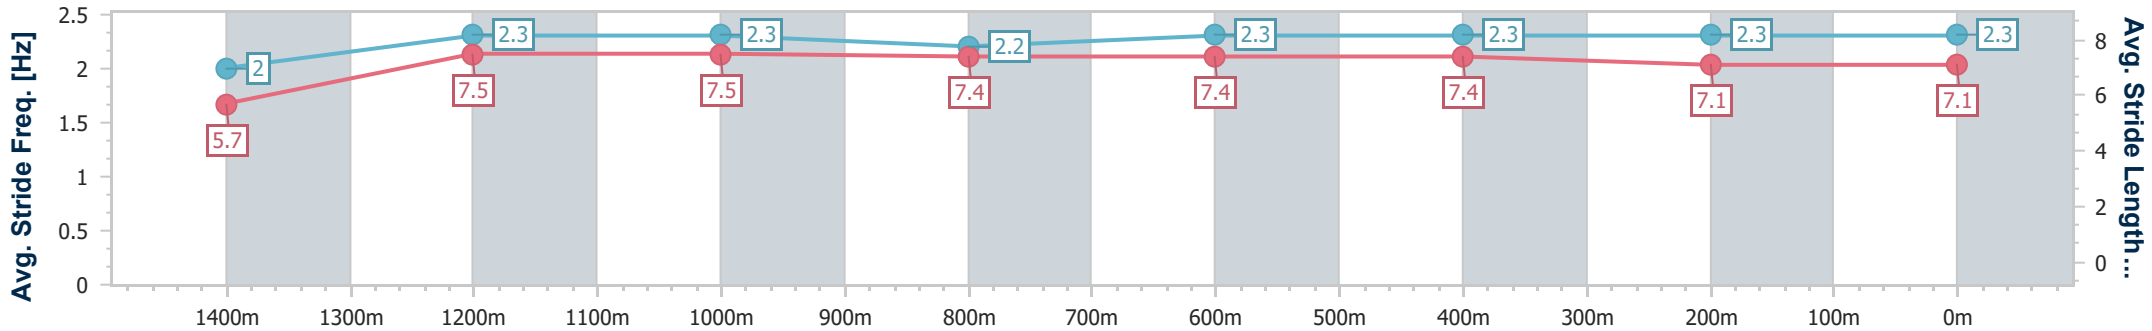

Section	Overall	1400m	1200m	1000m	800m	600m	400m	200m						
Section Times	1:31.54 [5] (0:08.25)	1:23.29 [2] (0:11.64)	1:11.65 [4] (0:11.53)	1:00.12 [3] (0:11.98)	0:48.14 [3] (0:11.77)	0:36.37 [3] (0:11.89)	0:24.48 [3] (0:12.01)	0:12.47 [3] (0:12.47)						
Average Speed [km/h]	43.7	61.4	61.5	59.6	60.9	60.8	60.3	57.9						
Top Speed [km/h]	60.2	64.5	64.6	60.5	61.5	61.3	61.2	59.9						
Avg. Dist. to Rail [m]	3.1	1.6	3.8	3.5	1.1	0.9	2.1	3.6						
Avg. Stride Freq. [Hz]	2.1	2.3	2.3	2.2	2.3	2.3	2.3	2.3						
Avg. Stride Length [m]	5.8	7.3	7.4	7.4	7.4	7.4	7.3	7.1						

- [] Ranking at each section and finish
- .-.- No data available at this section
- NA No data available

Horse/Jockey Name	Beat It
Final Rank	6
Fastest Section Time (Section)	0:08.64 (Overall)
Top Speed [km/h] (Section)	64.0 (1400m)
Race State	Finished

Section	Overall	1400m	1200m	1000m	800m	600m	400m	200m						
Section Times	1:32.22 [6] (0:08.64)	1:23.58 [6] (0:11.62)	1:11.96 [5] (0:11.58)	1:00.38 [5] (0:12.03)	0:48.35 [5] (0:11.83)	0:36.52 [5] (0:11.77)	0:24.75 [5] (0:12.28)	0:12.47 [6] (0:12.47)						
Average Speed [km/h]	41.7	62.0	61.3	59.5	60.6	61.4	58.8	57.8						
Top Speed [km/h]	59.9	64.0	63.7	60.4	61.8	62.5	60.0	58.9						
Avg. Dist. to Rail [m]	6.6	1.5	3.3	2.9	0.9	0.7	2.0	4.6						
Avg. Stride Freq. [Hz]	2.0	2.3	2.3	2.2	2.3	2.3	2.3	2.3						
Avg. Stride Length [m]	5.7	7.5	7.5	7.4	7.4	7.4	7.1	7.1						