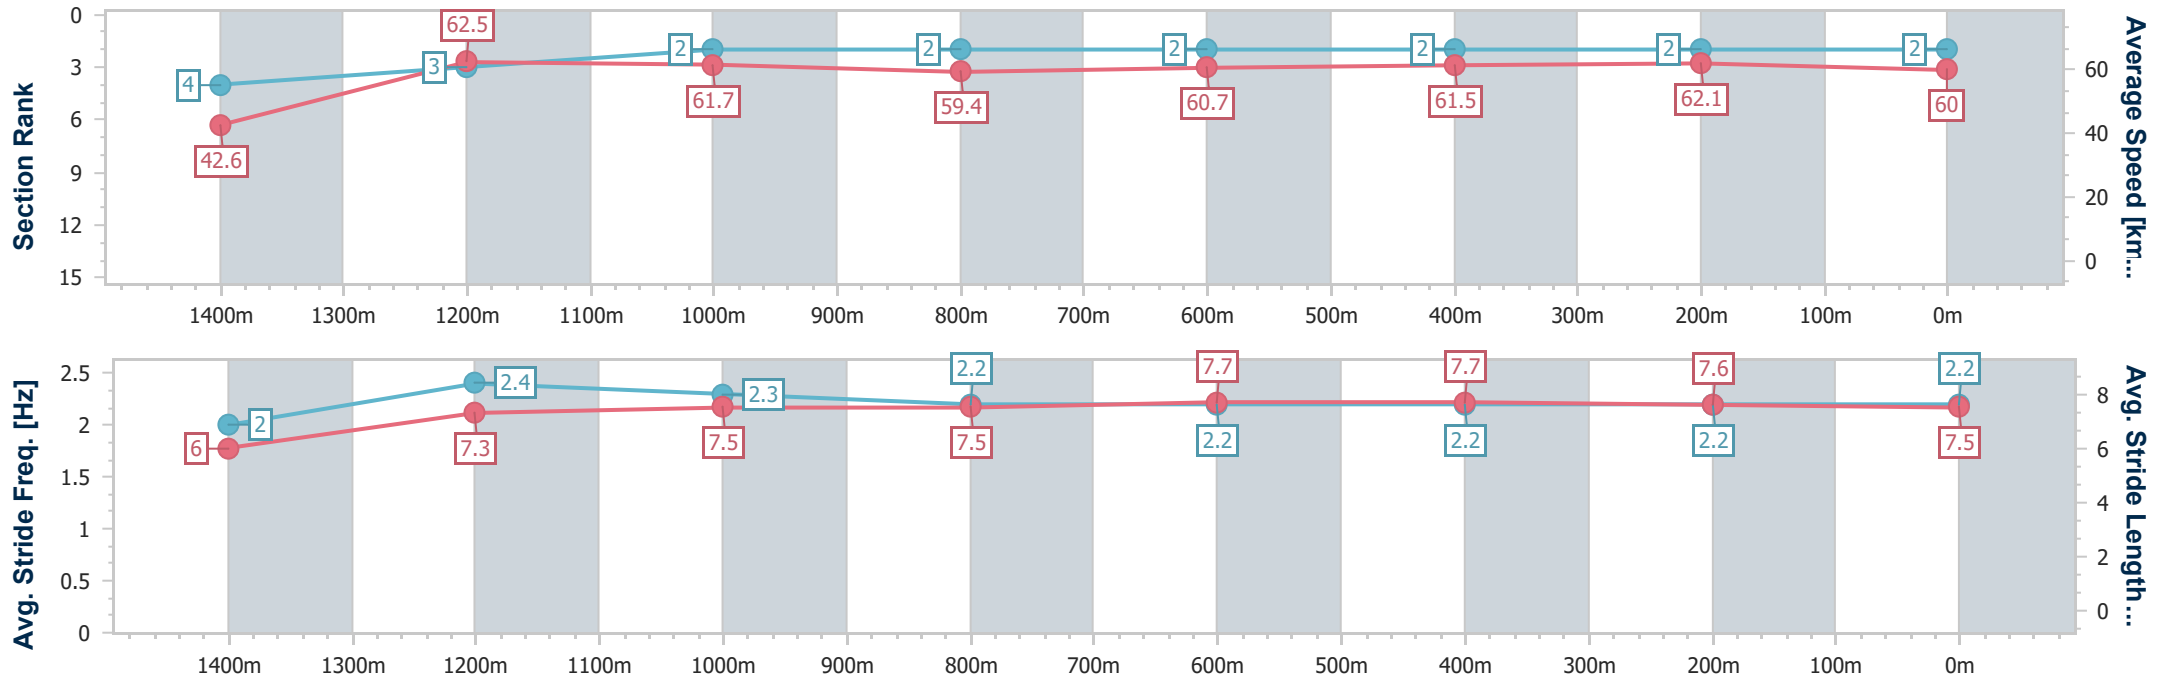

Section	Overall	1400m	1200m	1000m	800m	600m	400m	200m						
Section Times	1:30.89 [1] (0:08.22)	1:22.67 [1] (0:11.31)	1:11.36 [1] (0:11.61)	0:59.75 [1] (0:11.98)	0:47.77 [1] (0:11.87)	0:35.90 [1] (0:11.76)	0:24.14 [1] (0:11.90)	0:12.24 [1] (0:12.24)						
Average Speed [km/h]	43.9	63.5	61.2	59.7	60.4	61.3	61.0	58.8						
Top Speed [km/h]	62.0	64.8	62.3	60.3	60.7	61.8	61.7	60.5						
Avg. Dist. to Rail [m]	4.1	1.2	2.8	2.7	1.2	0.5	2.2	2.4						
Avg. Stride Freq. [Hz]	2.2	2.4	2.3	2.3	2.3	2.4	2.4	2.4						
Avg. Stride Length [m]	5.6	7.3	7.3	7.2	7.2	7.2	7.1	6.9						

- [] Ranking at each section and finish
- .-.- No data available at this section
- NA No data available

Horse/Jockey Name	Gauntlet
Final Rank	2
Fastest Section Time (Section)	0:08.45 (Overall)
Top Speed [km/h] (Section)	65.0 (1200m)
Race State	Finished

Section	Overall	1400m	1200m	1000m	800m	600m	400m	200m						
Section Times	1:30.94 [2] (0:08.45)	1:22.49 [4] (0:11.49)	1:11.00 [3] (0:11.54)	0:59.46 [2] (0:12.05)	0:47.41 [2] (0:11.84)	0:35.57 [2] (0:11.81)	0:23.76 [2] (0:11.76)	0:12.00 [2] (0:12.00)						
Average Speed [km/h]	42.6	62.5	61.7	59.4	60.7	61.5	62.1	60.0						
Top Speed [km/h]	58.9	64.9	65.0	60.0	61.5	62.0	63.0	61.6						
Avg. Dist. to Rail [m]	1.1	0.9	2.3	2.2	0.7	1.4	4.4	4.7						
Avg. Stride Freq. [Hz]	2.0	2.4	2.3	2.2	2.2	2.2	2.2	2.2						
Avg. Stride Length [m]	6.0	7.3	7.5	7.5	7.7	7.7	7.6	7.5						