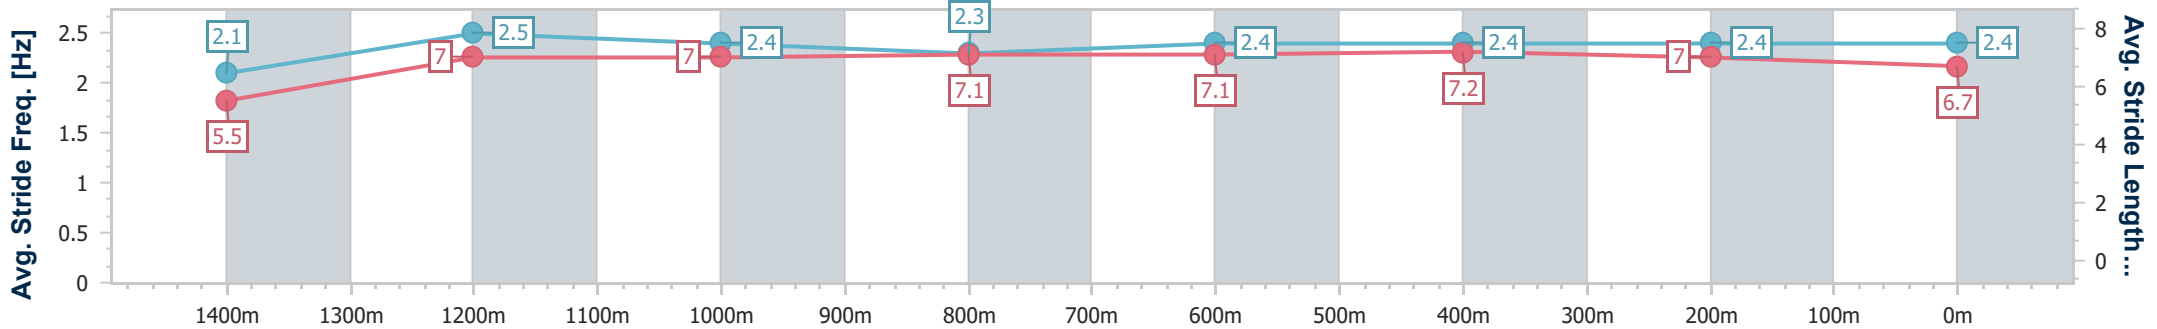

Horse/Jockey Name	Herecum da Drums
Final Rank	4
Fastest Section Time (Section)	0:08.84 (Overall)
Top Speed [km/h] (Section)	64.6 (1200m)
Race State	Finished

Ipswich QLD Professional
Race 8: BOOK YOUR CORPORATE EVENTS AT IEEC Colts,
Geldings & Entires RATINGS BAND 0 - 58 Handicap - 1500m
02 February 2023 - 17:40
Track Rating: Good 4, Weather: fine, Rail Position: True Entire
Course

Section	Overall	1400m	1200m	1000m	800m	600m	400m	200m						
Section Times	1:31.52 [4] (0:08.84)	1:22.68 [7] (0:11.62)	1:11.06 [7] (0:11.63)	0:59.43 [7] (0:12.07)	0:47.36 [7] (0:11.93)	0:35.43 [7] (0:11.62)	0:23.81 [7] (0:11.79)	0:12.02 [5] (0:12.02)						
Average Speed [km/h]	40.8	62.2	61.5	59.5	60.4	62.4	61.7	60.0						
Top Speed [km/h]	58.6	63.8	64.6	60.5	62.4	62.9	62.1	61.7						
Avg. Dist. to Rail [m]	5.7	0.8	1.6	1.2	0.7	1.9	3.5	5.1						
Avg. Stride Freq. [Hz]	2.1	2.5	2.4	2.3	2.4	2.4	2.4	2.4						
Avg. Stride Length [m]	5.5	7.0	7.0	7.1	7.1	7.2	7.0	6.7						

- [ ] Ranking at each section and finish
- -.-.- No data available at this section
- NA No data available