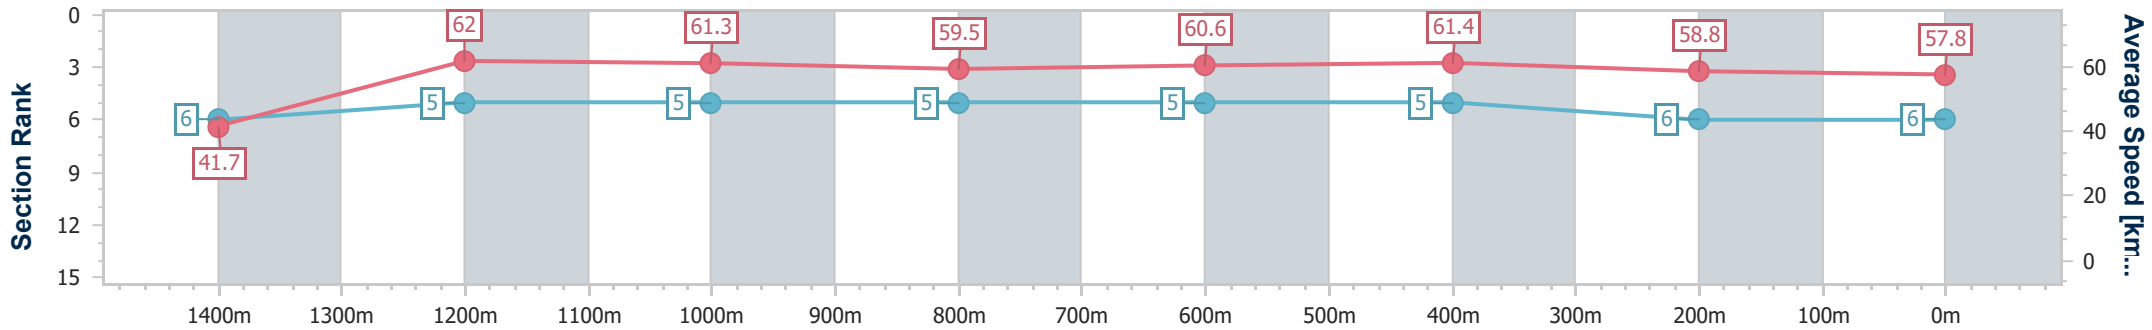

Horse/Jockey Name	Beat It
Final Rank	6
Fastest Section Time (Section)	0:08.64 (Overall)
Top Speed [km/h] (Section)	64.0 (1400m)
Race State	Finished

Ipswich QLD Professional
Race 8: BOOK YOUR CORPORATE EVENTS AT IEEC Colts,
Geldings & Entires RATINGS BAND 0 - 58 Handicap - 1500m
02 February 2023 - 17:40
Track Rating: Good 4, Weather: fine, Rail Position: True Entire
Course

Section	Overall	1400m	1200m	1000m	800m	600m	400m	200m						
Section Times	1:32.22 [6] (0:08.64)	1:23.58 [6] (0:11.62)	1:11.96 [5] (0:11.58)	1:00.38 [5] (0:12.03)	0:48.35 [5] (0:11.83)	0:36.52 [5] (0:11.77)	0:24.75 [5] (0:12.28)	0:12.47 [6] (0:12.47)						
Average Speed [km/h]	41.7	62.0	61.3	59.5	60.6	61.4	58.8	57.8						
Top Speed [km/h]	59.9	64.0	63.7	60.4	61.8	62.5	60.0	58.9						
Avg. Dist. to Rail [m]	6.6	1.5	3.3	2.9	0.9	0.7	2.0	4.6						
Avg. Stride Freq. [Hz]	2.0	2.3	2.3	2.2	2.3	2.3	2.3	2.3						
Avg. Stride Length [m]	5.7	7.5	7.5	7.4	7.4	7.4	7.1	7.1						

- [ ] Ranking at each section and finish
- -.-.- No data available at this section
- NA No data available