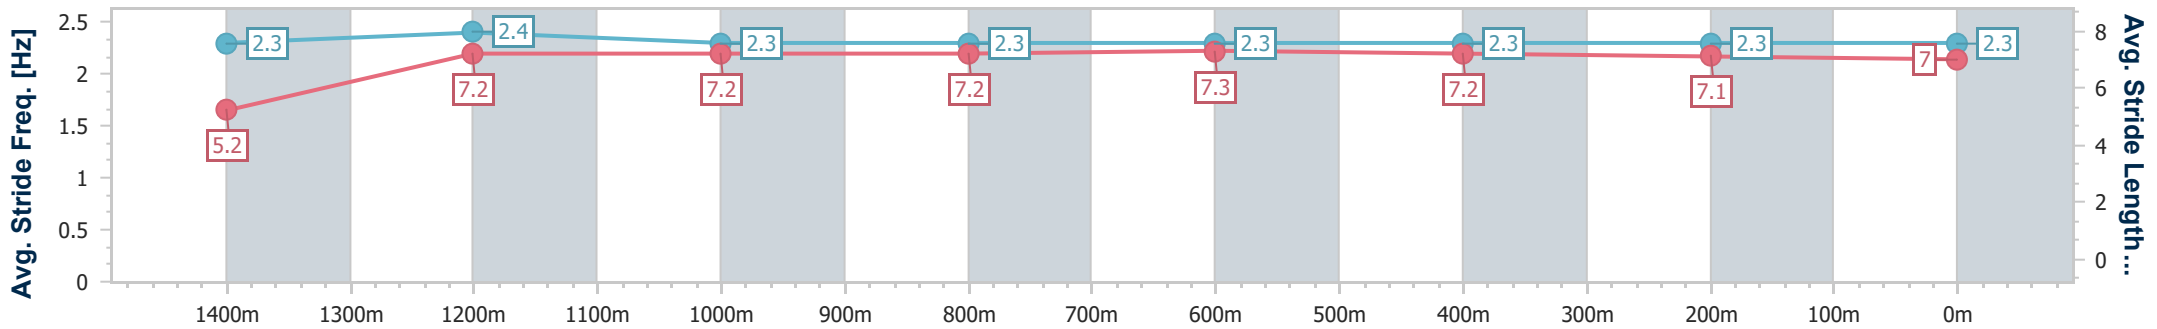

Horse/Jockey Name	Judicator
Final Rank	9
Fastest Section Time (Section)	0:08.37 (Overall)
Top Speed [km/h] (Section)	64.1 (1400m)
Race State	Finished

Ipswich QLD Professional
Race 8: BOOK YOUR CORPORATE EVENTS AT IEEC Colts,
Geldings & Entires RATINGS BAND 0 - 58 Handicap - 1500m
02 February 2023 - 17:40
Track Rating: Good 4, Weather: fine, Rail Position: True Entire
Course

Section	Overall	1400m	1200m	1000m	800m	600m	400m	200m						
Section Times	1:32.68 [9] (0:08.37)	1:24.31 [3] (0:11.42)	1:12.89 [2] (0:11.81)	1:01.08 [4] (0:12.09)	0:48.99 [4] (0:11.95)	0:37.04 [4] (0:11.93)	0:25.11 [6] (0:12.46)	0:12.65 [7] (0:12.65)						
Average Speed [km/h]	43.0	63.4	60.7	59.2	60.2	60.8	58.3	56.9						
Top Speed [km/h]	59.5	64.1	63.7	59.8	61.3	61.8	58.9	58.6						
Avg. Dist. to Rail [m]	6.2	1.3	1.3	2.0	0.7	1.4	3.3	5.2						
Avg. Stride Freq. [Hz]	2.3	2.4	2.3	2.3	2.3	2.3	2.3	2.3						
Avg. Stride Length [m]	5.2	7.2	7.2	7.2	7.3	7.2	7.1	7.0						

- [ ] Ranking at each section and finish
- -.-.- No data available at this section
- NA No data available