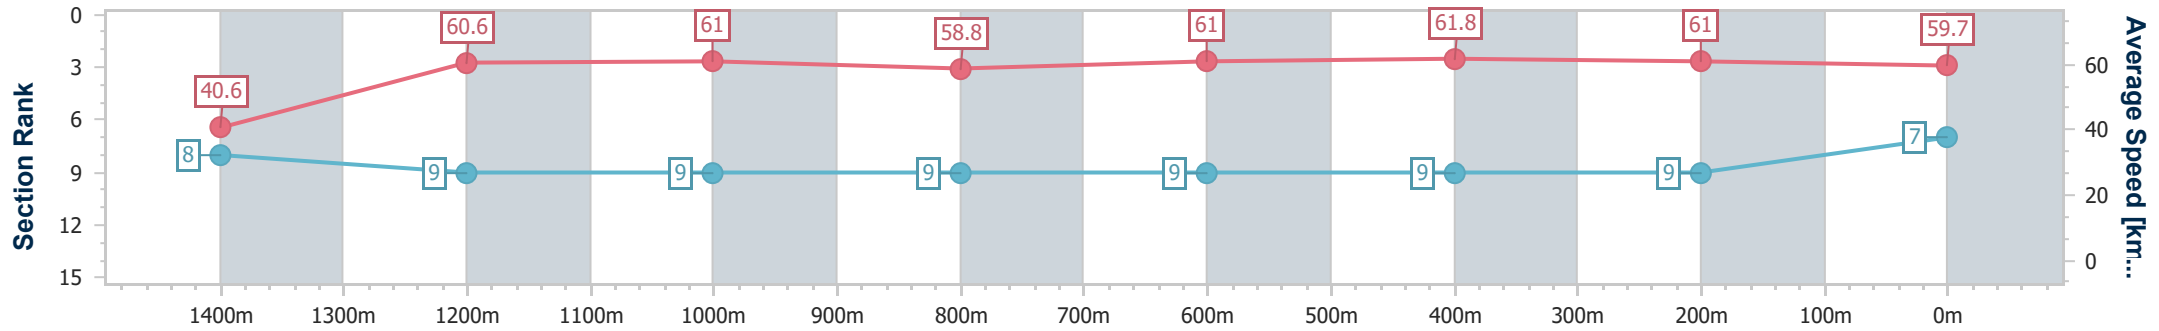

Horse/Jockey Name	Texas Hold'em
Final Rank	7
Fastest Section Time (Section)	0:08.86 (Overall)
Top Speed [km/h] (Section)	62.8 (600m)
Race State	Finished

Ipswich QLD Professional
Race 8: BOOK YOUR CORPORATE EVENTS AT IEEC Colts,
Geldings & Entires RATINGS BAND 0 - 58 Handicap - 1500m
02 February 2023 - 17:40
Track Rating: Good 4, Weather: fine, Rail Position: True Entire
Course

Section	Overall	1400m	1200m	1000m	800m	600m	400m	200m						
Section Times	1:32.23 [7] (0:08.86)	1:23.37 [8] (0:11.91)	1:11.46 [9] (0:11.72)	0:59.74 [9] (0:12.19)	0:47.55 [9] (0:11.82)	0:35.73 [9] (0:11.71)	0:24.02 [9] (0:11.95)	0:12.07 [9] (0:12.07)						
Average Speed [km/h]	40.6	60.6	61.0	58.8	61.0	61.8	61.0	59.7						
Top Speed [km/h]	56.9	62.5	62.5	60.1	61.9	62.8	62.0	61.0						
Avg. Dist. to Rail [m]	1.5	0.5	1.4	1.4	0.6	1.7	2.7	1.0						
Avg. Stride Freq. [Hz]	2.1	2.3	2.2	2.2	2.2	2.3	2.3	2.3						
Avg. Stride Length [m]	5.3	7.4	7.5	7.4	7.5	7.5	7.5	7.3						

- [ ] Ranking at each section and finish
- -.-.- No data available at this section
- NA No data available