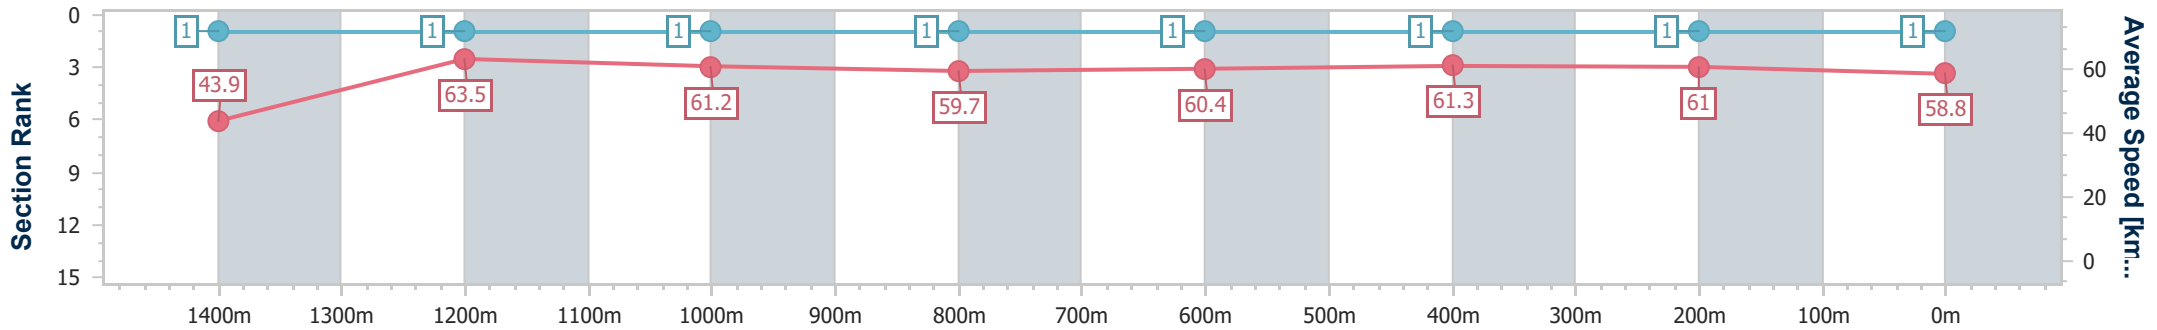

Horse/Jockey Name	Stormtrooper
Final Rank	1
Fastest Section Time (Section)	0:08.22 (Overall)
Top Speed [km/h] (Section)	64.8 (1400m)
Race State	Finished

Ipswich QLD Professional
Race 8: BOOK YOUR CORPORATE EVENTS AT IEEC Colts,
Geldings & Entires RATINGS BAND 0 - 58 Handicap - 1500m
02 February 2023 - 17:40
Track Rating: Good 4, Weather: fine, Rail Position: True Entire
Course

Section	Overall	1400m	1200m	1000m	800m	600m	400m	200m						
Section Times	1:30.89 [1] (0:08.22)	1:22.67 [1] (0:11.31)	1:11.36 [1] (0:11.61)	0:59.75 [1] (0:11.98)	0:47.77 [1] (0:11.87)	0:35.90 [1] (0:11.76)	0:24.14 [1] (0:11.90)	0:12.24 [1] (0:12.24)						
Average Speed [km/h]	43.9	63.5	61.2	59.7	60.4	61.3	61.0	58.8						
Top Speed [km/h]	62.0	64.8	62.3	60.3	60.7	61.8	61.7	60.5						
Avg. Dist. to Rail [m]	4.1	1.2	2.8	2.7	1.2	0.5	2.2	2.4						
Avg. Stride Freq. [Hz]	2.2	2.4	2.3	2.3	2.3	2.4	2.4	2.4						
Avg. Stride Length [m]	5.6	7.3	7.3	7.2	7.2	7.2	7.1	6.9						

- [ ] Ranking at each section and finish
- -.-.- No data available at this section
- NA No data available