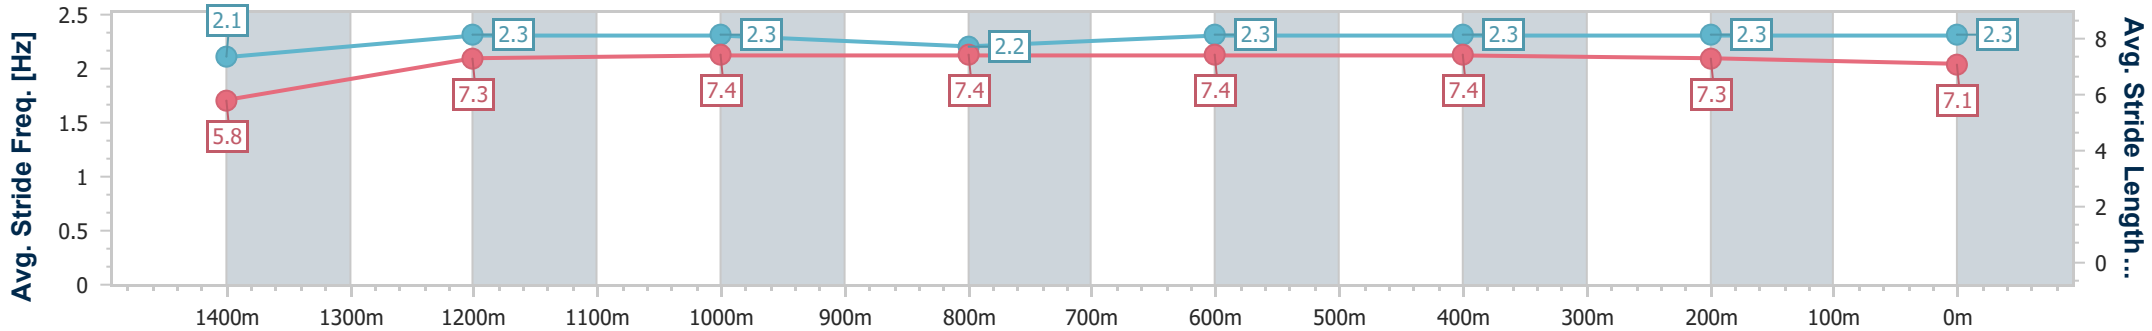

Section	Overall	1400m	1200m	1000m	800m	600m	400m	200m						
Section Times	1:31.52 [4] (0:08.84)	1:22.68 [7] (0:11.62)	1:11.06 [7] (0:11.63)	0:59.43 [7] (0:12.07)	0:47.36 [7] (0:11.93)	0:35.43 [7] (0:11.62)	0:23.81 [7] (0:11.79)	0:12.02 [5] (0:12.02)						
Average Speed [km/h]	40.8	62.2	61.5	59.5	60.4	62.4	61.7	60.0						
Top Speed [km/h]	58.6	63.8	64.6	60.5	62.4	62.9	62.1	61.7						
Avg. Dist. to Rail [m]	5.7	0.8	1.6	1.2	0.7	1.9	3.5	5.1						
Avg. Stride Freq. [Hz]	2.1	2.5	2.4	2.3	2.4	2.4	2.4	2.4						
Avg. Stride Length [m]	5.5	7.0	7.0	7.1	7.1	7.2	7.0	6.7						

- [] Ranking at each section and finish
- .-.- No data available at this section
- NA No data available

Horse/Jockey Name	Mount Padrao
Final Rank	5
Fastest Section Time (Section)	0:08.25 (Overall)
Top Speed [km/h] (Section)	64.6 (1200m)
Race State	Finished

Section	Overall	1400m	1200m	1000m	800m	600m	400m	200m						
Section Times	1:31.54 [5] (0:08.25)	1:23.29 [2] (0:11.64)	1:11.65 [4] (0:11.53)	1:00.12 [3] (0:11.98)	0:48.14 [3] (0:11.77)	0:36.37 [3] (0:11.89)	0:24.48 [3] (0:12.01)	0:12.47 [3] (0:12.47)						
Average Speed [km/h]	43.7	61.4	61.5	59.6	60.9	60.8	60.3	57.9						
Top Speed [km/h]	60.2	64.5	64.6	60.5	61.5	61.3	61.2	59.9						
Avg. Dist. to Rail [m]	3.1	1.6	3.8	3.5	1.1	0.9	2.1	3.6						
Avg. Stride Freq. [Hz]	2.1	2.3	2.3	2.2	2.3	2.3	2.3	2.3						
Avg. Stride Length [m]	5.8	7.3	7.4	7.4	7.4	7.4	7.3	7.1						