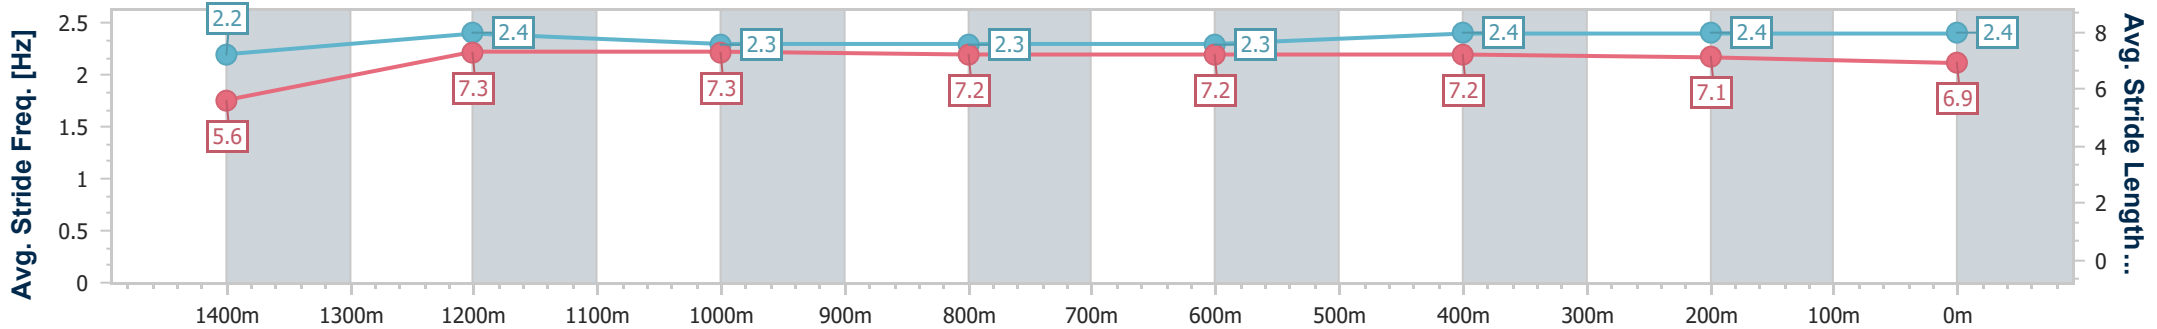

Horse/Jockey Name	Stormtrooper
Final Rank	1
Fastest Section Time (Section)	0:08.22 (Overall)
Top Speed [km/h] (Section)	64.8 (1400m)
Race State	Finished

Ipswich QLD Professional
Race 8: BOOK YOUR CORPORATE EVENTS AT IEEC Colts,
Geldings & Entires RATINGS BAND 0 - 58 Handicap - 1500m
02 February 2023 - 17:40
Track Rating: Good 4, Weather: fine, Rail Position: True Entire
Course

Section	Overall	1400m	1200m	1000m	800m	600m	400m	200m						
Section Times	1:30.89 [1] (0:08.22)	1:22.67 [1] (0:11.31)	1:11.36 [1] (0:11.61)	0:59.75 [1] (0:11.98)	0:47.77 [1] (0:11.87)	0:35.90 [1] (0:11.76)	0:24.14 [1] (0:11.90)	0:12.24 [1] (0:12.24)						
Average Speed [km/h]	43.9	63.5	61.2	59.7	60.4	61.3	61.0	58.8						
Top Speed [km/h]	62.0	64.8	62.3	60.3	60.7	61.8	61.7	60.5						
Avg. Dist. to Rail [m]	4.1	1.2	2.8	2.7	1.2	0.5	2.2	2.4						
Avg. Stride Freq. [Hz]	2.2	2.4	2.3	2.3	2.3	2.4	2.4	2.4						
Avg. Stride Length [m]	5.6	7.3	7.3	7.2	7.2	7.2	7.1	6.9						

- [ ] Ranking at each section and finish
- -.-.- No data available at this section
- NA No data available