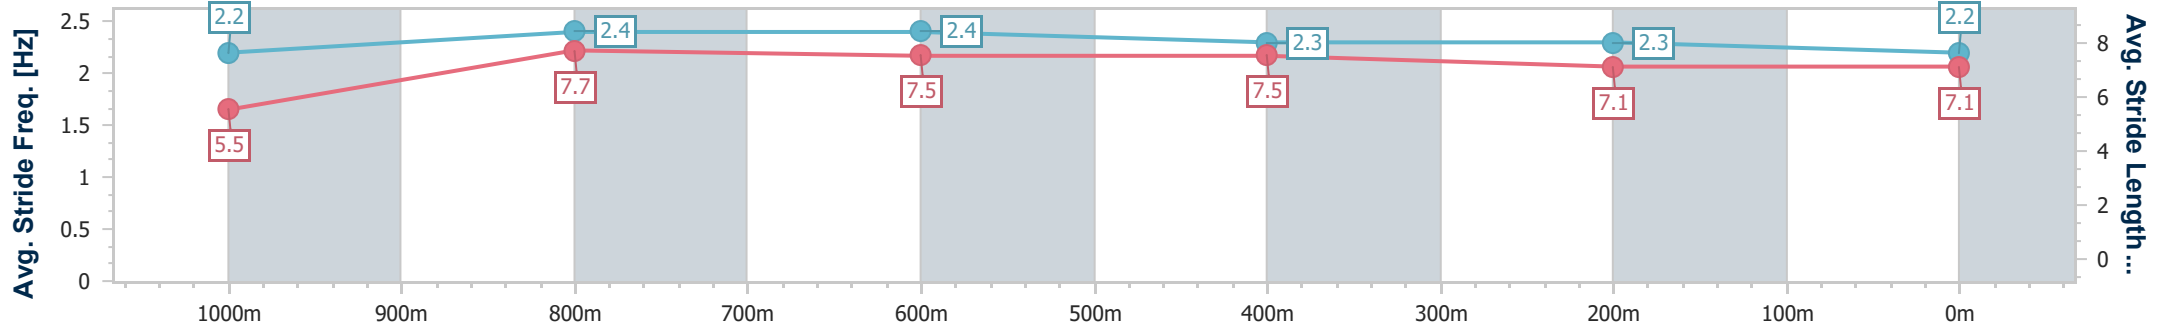

Horse/Jockey Name	Dubai Nights
Final Rank	7
Fastest Section Time (Section)	0:08.12 (Overall)
Top Speed [km/h] (Section)	67.7 (1000m)
Race State	Finished

Aquis Park Gold Coast Poly QLD Professional
Race 4: INTERFACE LANDSCAPES BENCHMARK 65 Handicap - 1100m
HOME OF THE GOLD COAST TURF CLUB & SPORT CENTRE

04 February 2023 - 15:29

Track Rating: Synthetic, Weather: Showers, Rail Position: True

Section	Overall	1000m	800m	600m	400m	200m
Section Times	1:07.17 [7] (0:08.12)	0:59.05 [3] (0:10.89)	0:48.16 [2] (0:11.23)	0:36.93 [2] (0:11.57)	0:25.36 [2] (0:12.35)	0:13.01 [6] (0:13.01)
Average Speed [km/h]	44.4	66.2	64.6	63.0	58.5	55.3
Top Speed [km/h]	65.1	67.7	65.5	65.5	59.9	57.5
Avg. Dist. to Rail [m]	3.2	0.6	1.8	2.3	3.1	5.1
Avg. Stride Freq. [Hz]	2.2	2.4	2.4	2.3	2.3	2.2
Avg. Stride Length [m]	5.5	7.7	7.5	7.5	7.1	7.1

- [ ] Ranking at each section and finish
- -.-.- No data available at this section
- NA No data available