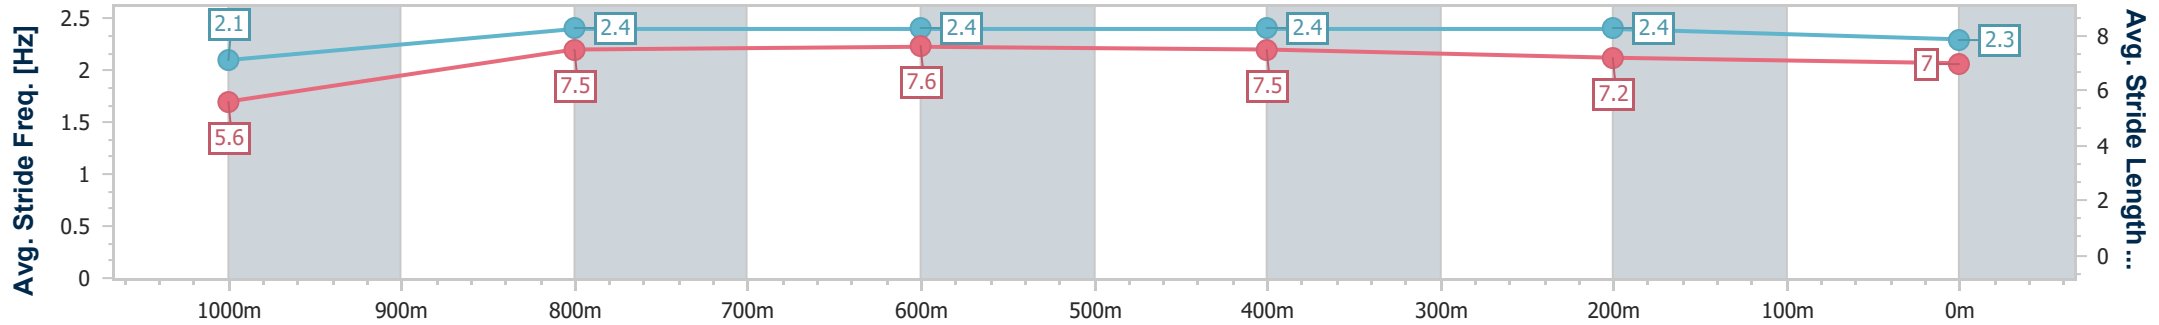

Horse/Jockey Name	Exlover
Final Rank	3
Fastest Section Time (Section)	0:08.43 (Overall)
Top Speed [km/h] (Section)	66.7 (1000m)
Race State	Finished

Aquis Park Gold Coast Poly QLD Professional
Race 4: INTERFACE LANDSCAPES BENCHMARK 65 Handicap - 1100m
AQUIS PARK
HOME OF THE GOLD COAST
TURF CLUB & SPORT CENTRE

04 February 2023 - 15:29

Track Rating: Synthetic, Weather: Showers, Rail Position: True

Section	Overall	1000m	800m	600m	400m	200m
Section Times	1:06.22 [3] (0:08.43)	0:57.79 [6] (0:11.00)	0:46.79 [6] (0:11.19)	0:35.60 [5] (0:11.27)	0:24.33 [3] (0:11.77)	0:12.56 [2] (0:12.56)
Average Speed [km/h]	42.8	65.4	64.9	65.0	61.7	57.5
Top Speed [km/h]	62.8	66.7	66.3	66.6	63.3	60.2
Avg. Dist. to Rail [m]	3.5	0.4	1.3	3.4	5.1	7.7
Avg. Stride Freq. [Hz]	2.1	2.4	2.4	2.4	2.4	2.3
Avg. Stride Length [m]	5.6	7.5	7.6	7.5	7.2	7.0

- [ ] Ranking at each section and finish
- -.-.- No data available at this section
- NA No data available