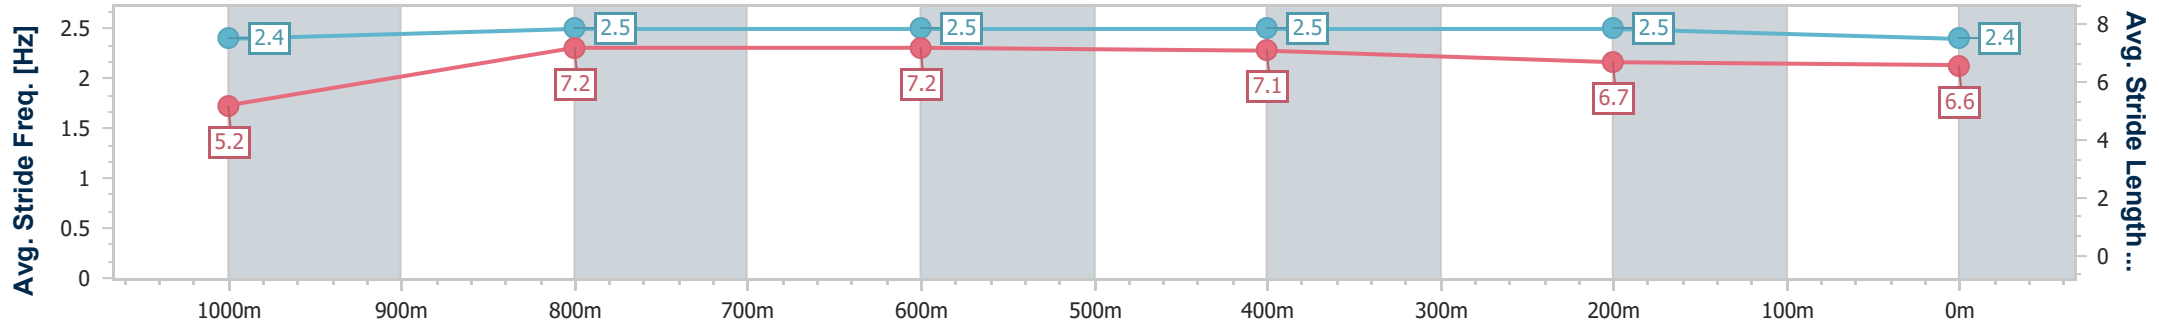

Horse/Jockey Name	Wine Not Roses
Final Rank	5
Fastest Section Time (Section)	0:08.06 (Overall)
Top Speed [km/h] (Section)	65.8 (1000m)
Race State	Finished

Aquis Park Gold Coast Poly QLD Professional
Race 4: INTERFACE LANDSCAPES BENCHMARK 65 Handicap - 1100m
AQUIS PARK
HOME OF THE GOLD COAST
TURF CLUB & SPORT CENTRE

04 February 2023 - 15:29

Track Rating: Synthetic, Weather: Showers, Rail Position: True

Section	Overall	1000m	800m	600m	400m	200m
Section Times	1:06.80 [5] (0:08.06)	0:58.74 [2] (0:11.16)	0:47.58 [3] (0:11.28)	0:36.30 [3] (0:11.53)	0:24.77 [4] (0:11.97)	0:12.80 [4] (0:12.80)
Average Speed [km/h]	44.7	64.5	64.0	62.7	60.2	56.2
Top Speed [km/h]	62.7	65.8	65.2	65.3	62.9	59.7
Avg. Dist. to Rail [m]	1.9	0.3	0.6	1.0	1.0	3.3
Avg. Stride Freq. [Hz]	2.4	2.5	2.5	2.5	2.5	2.4
Avg. Stride Length [m]	5.2	7.2	7.2	7.1	6.7	6.6

- [ ] Ranking at each section and finish
- -.-.- No data available at this section
- NA No data available