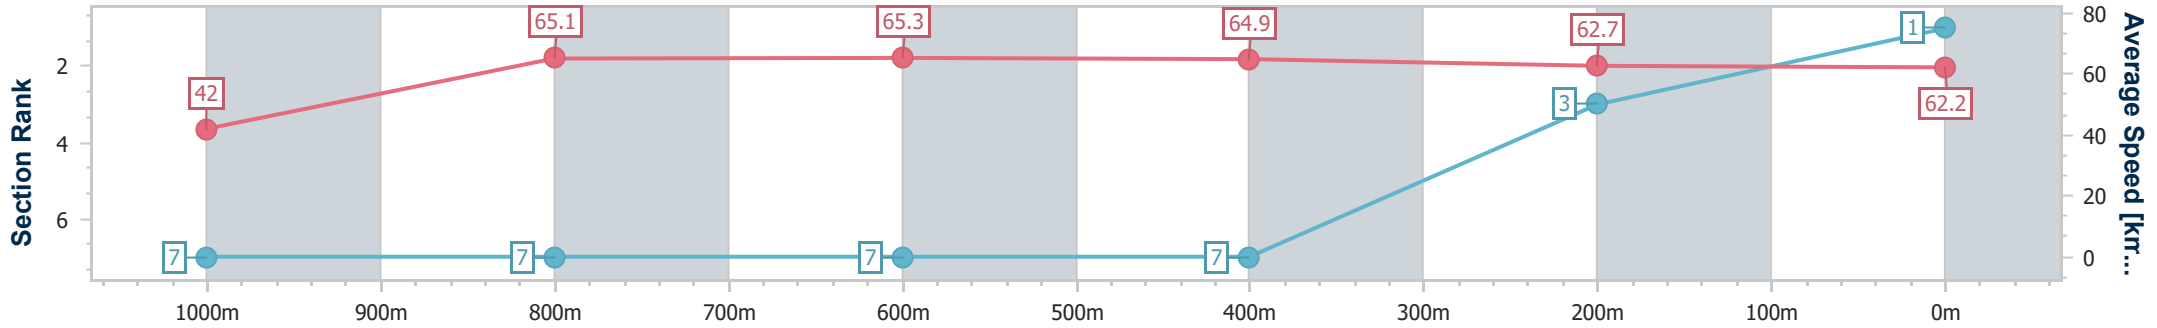

Horse/Jockey Name	Reality
Final Rank	1
Fastest Section Time (Section)	0:08.57 (Overall)
Top Speed [km/h] (Section)	67.9 (800m)
Race State	Finished

Aquis Park Gold Coast Poly QLD Professional
Race 4: INTERFACE LANDSCAPES BENCHMARK 65 Handicap - 1100m
AQUIS PARK
HOME OF THE GOLD COAST
TURF CLUB & SPORT CENTRE

04 February 2023 - 15:29

Track Rating: Synthetic, Weather: Showers, Rail Position: True

Section	Overall	1000m	800m	600m	400m	200m
Section Times	1:05.56 [1] (0:08.57)	0:56.99 [7] (0:11.13)	0:45.86 [7] (0:11.27)	0:34.59 [7] (0:11.34)	0:23.25 [7] (0:11.63)	0:11.62 [3] (0:11.62)
Average Speed [km/h]	42.0	65.1	65.3	64.9	62.7	62.2
Top Speed [km/h]	60.8	67.6	67.9	66.0	63.4	63.1
Avg. Dist. to Rail [m]	3.5	1.6	3.9	4.4	5.2	7.6
Avg. Stride Freq. [Hz]	2.1	2.5	2.5	2.5	2.5	2.5
Avg. Stride Length [m]	5.5	7.1	7.2	7.2	6.9	6.9

- [ ] Ranking at each section and finish
- -.-.- No data available at this section
- NA No data available