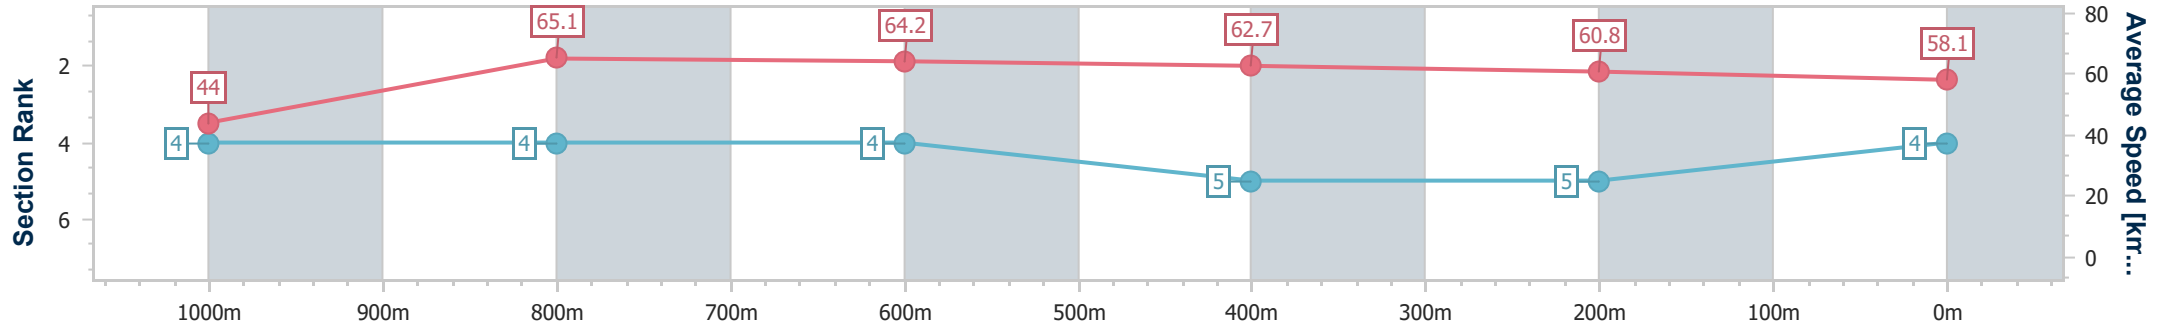

Horse/Jockey Name	Alf's Magic
Final Rank	4
Fastest Section Time (Section)	0:08.18 (Overall)
Top Speed [km/h] (Section)	67.5 (1000m)
Race State	Finished

Aquis Park Gold Coast Poly QLD Professional
Race 4: INTERFACE LANDSCAPES BENCHMARK 65 Handicap - 1100m
AQUIS PARK
HOME OF THE GOLD COAST
TURF CLUB & SPORT CENTRE

04 February 2023 - 15:29

Track Rating: Synthetic, Weather: Showers, Rail Position: True

Section	Overall	1000m	800m	600m	400m	200m
Section Times	1:06.49 [4] (0:08.18)	0:58.31 [4] (0:11.11)	0:47.20 [4] (0:11.24)	0:35.96 [4] (0:11.60)	0:24.36 [5] (0:11.90)	0:12.46 [5] (0:12.46)
Average Speed [km/h]	44.0	65.1	64.2	62.7	60.8	58.1
Top Speed [km/h]	62.3	67.5	65.5	65.3	61.3	61.0
Avg. Dist. to Rail [m]	5.6	2.0	0.7	1.4	3.7	5.7
Avg. Stride Freq. [Hz]	2.2	2.4	2.4	2.4	2.3	2.2
Avg. Stride Length [m]	5.6	7.5	7.6	7.4	7.2	7.2

- [ ] Ranking at each section and finish
- -.-.- No data available at this section
- NA No data available