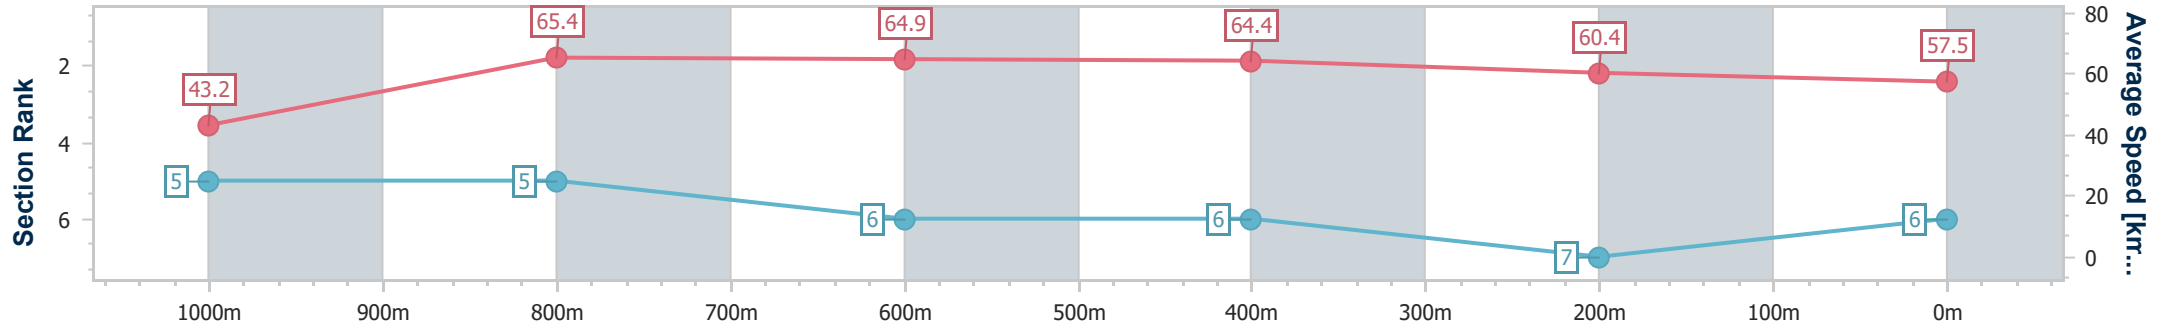

Horse/Jockey Name	Dream Entity
Final Rank	6
Fastest Section Time (Section)	0:08.35 (Overall)
Top Speed [km/h] (Section)	67.4 (600m)
Race State	Finished

Aquis Park Gold Coast Poly QLD Professional
Race 4: INTERFACE LANDSCAPES BENCHMARK 65 Handicap - 1100m
HOME OF THE GOLD COAST TURF CLUB & STAY CENTRE

04 February 2023 - 15:29

Track Rating: Synthetic, Weather: Showers, Rail Position: True

Section	Overall	1000m	800m	600m	400m	200m
Section Times	1:06.90 [6] (0:08.35)	0:58.55 [5] (0:11.08)	0:47.47 [5] (0:11.31)	0:36.16 [6] (0:11.48)	0:24.68 [6] (0:12.11)	0:12.57 [7] (0:12.57)
Average Speed [km/h]	43.2	65.4	64.9	64.4	60.4	57.5
Top Speed [km/h]	62.3	67.3	67.2	67.4	61.9	60.0
Avg. Dist. to Rail [m]	5.8	1.6	3.7	5.4	6.6	7.7
Avg. Stride Freq. [Hz]	2.1	2.5	2.5	2.5	2.5	2.4
Avg. Stride Length [m]	5.7	7.4	7.0	7.1	6.8	6.7

- [ ] Ranking at each section and finish
- -.-.- No data available at this section
- NA No data available