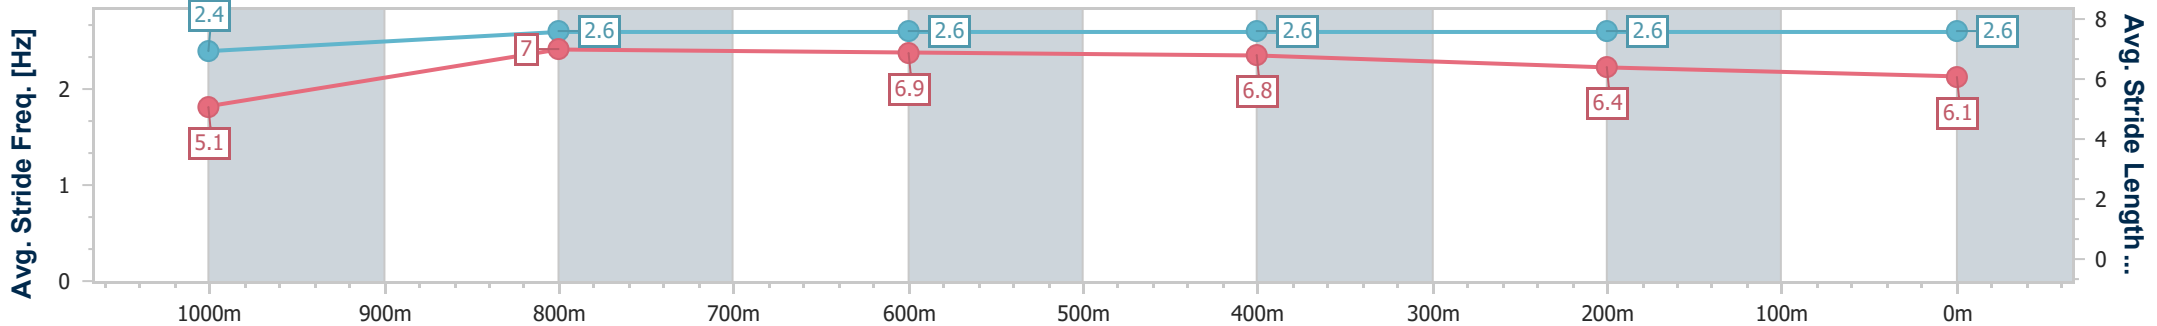

Horse/Jockey Name	Cosmic Serenade
Final Rank	2
Fastest Section Time (Section)	0:07.96 (Overall)
Top Speed [km/h] (Section)	66.7 (1000m)
Race State	Finished

Aquis Park Gold Coast Poly QLD Professional
Race 4: INTERFACE LANDSCAPES BENCHMARK 65 Handicap - 1100m
HOME OF THE GOLD COAST TURF CLUB & SPORT CENTRE

04 February 2023 - 15:29

Track Rating: Synthetic, Weather: Showers, Rail Position: True

Section	Overall	1000m	800m	600m	400m	200m
Section Times	1:05.67 [2] (0:07.96)	0:57.71 [1] (0:10.98)	0:46.73 [1] (0:11.18)	0:35.55 [1] (0:11.47)	0:24.08 [1] (0:11.70)	0:12.38 [1] (0:12.38)
Average Speed [km/h]	45.2	65.7	64.6	63.2	62.0	58.3
Top Speed [km/h]	64.1	66.7	66.7	65.1	63.8	62.3
Avg. Dist. to Rail [m]	2.9	0.4	0.7	1.5	2.9	7.0
Avg. Stride Freq. [Hz]	2.4	2.6	2.6	2.6	2.6	2.6
Avg. Stride Length [m]	5.1	7.0	6.9	6.8	6.4	6.1

- [ ] Ranking at each section and finish
- -.-.- No data available at this section
- NA No data available