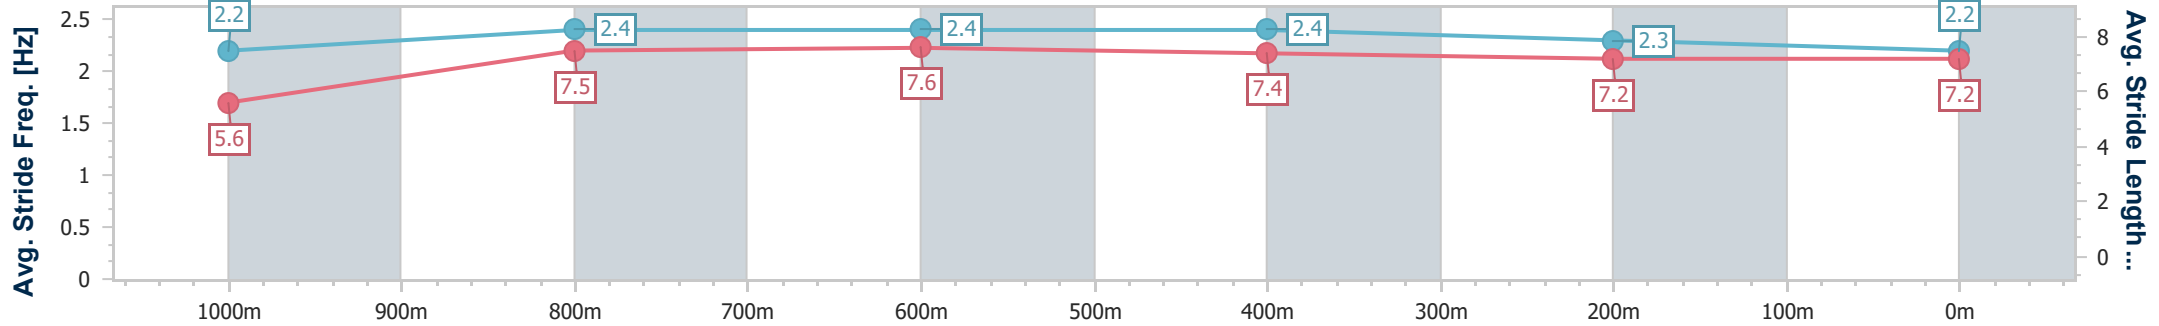

Horse/Jockey Name	Alf's Magic
Final Rank	4
Fastest Section Time (Section)	0:08.18 (Overall)
Top Speed [km/h] (Section)	67.5 (1000m)
Race State	Finished

Aquis Park Gold Coast Poly QLD Professional
Race 4: INTERFACE LANDSCAPES BENCHMARK 65 Handicap - 1100m
AQUIS PARK
HOME OF THE GOLD COAST
TURF CLUB & SPORT CENTRE

04 February 2023 - 15:29

Track Rating: Synthetic, Weather: Showers, Rail Position: True

Section	Overall	1000m	800m	600m	400m	200m
Section Times	1:06.49 [4] (0:08.18)	0:58.31 [4] (0:11.11)	0:47.20 [4] (0:11.24)	0:35.96 [4] (0:11.60)	0:24.36 [5] (0:11.90)	0:12.46 [5] (0:12.46)
Average Speed [km/h]	44.0	65.1	64.2	62.7	60.8	58.1
Top Speed [km/h]	62.3	67.5	65.5	65.3	61.3	61.0
Avg. Dist. to Rail [m]	5.6	2.0	0.7	1.4	3.7	5.7
Avg. Stride Freq. [Hz]	2.2	2.4	2.4	2.4	2.3	2.2
Avg. Stride Length [m]	5.6	7.5	7.6	7.4	7.2	7.2

- [ ] Ranking at each section and finish
- -.-.- No data available at this section
- NA No data available