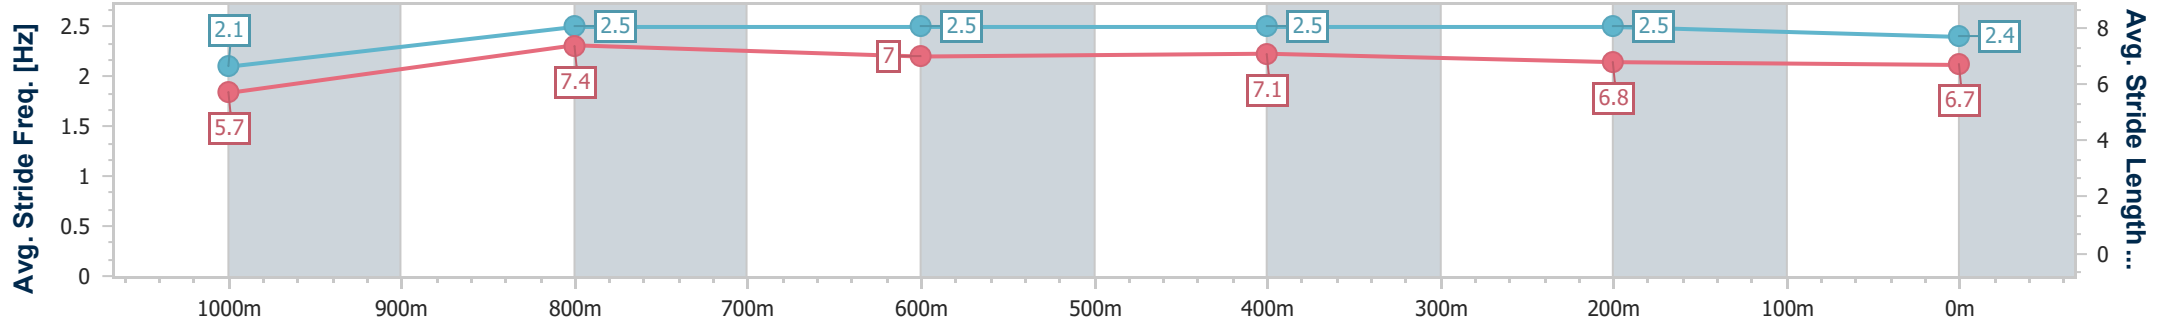

Horse/Jockey Name	Dream Entity
Final Rank	6
Fastest Section Time (Section)	0:08.35 (Overall)
Top Speed [km/h] (Section)	67.4 (600m)
Race State	Finished

Aquis Park Gold Coast Poly QLD Professional
Race 4: INTERFACE LANDSCAPES BENCHMARK 65 Handicap - 1100m
HOME OF THE GOLD COAST TURF CLUB & STAY CENTRE

04 February 2023 - 15:29

Track Rating: Synthetic, Weather: Showers, Rail Position: True

Section	Overall	1000m	800m	600m	400m	200m
Section Times	1:06.90 [6] (0:08.35)	0:58.55 [5] (0:11.08)	0:47.47 [5] (0:11.31)	0:36.16 [6] (0:11.48)	0:24.68 [6] (0:12.11)	0:12.57 [7] (0:12.57)
Average Speed [km/h]	43.2	65.4	64.9	64.4	60.4	57.5
Top Speed [km/h]	62.3	67.3	67.2	67.4	61.9	60.0
Avg. Dist. to Rail [m]	5.8	1.6	3.7	5.4	6.6	7.7
Avg. Stride Freq. [Hz]	2.1	2.5	2.5	2.5	2.5	2.4
Avg. Stride Length [m]	5.7	7.4	7.0	7.1	6.8	6.7

- [ ] Ranking at each section and finish
- -.-.- No data available at this section
- NA No data available