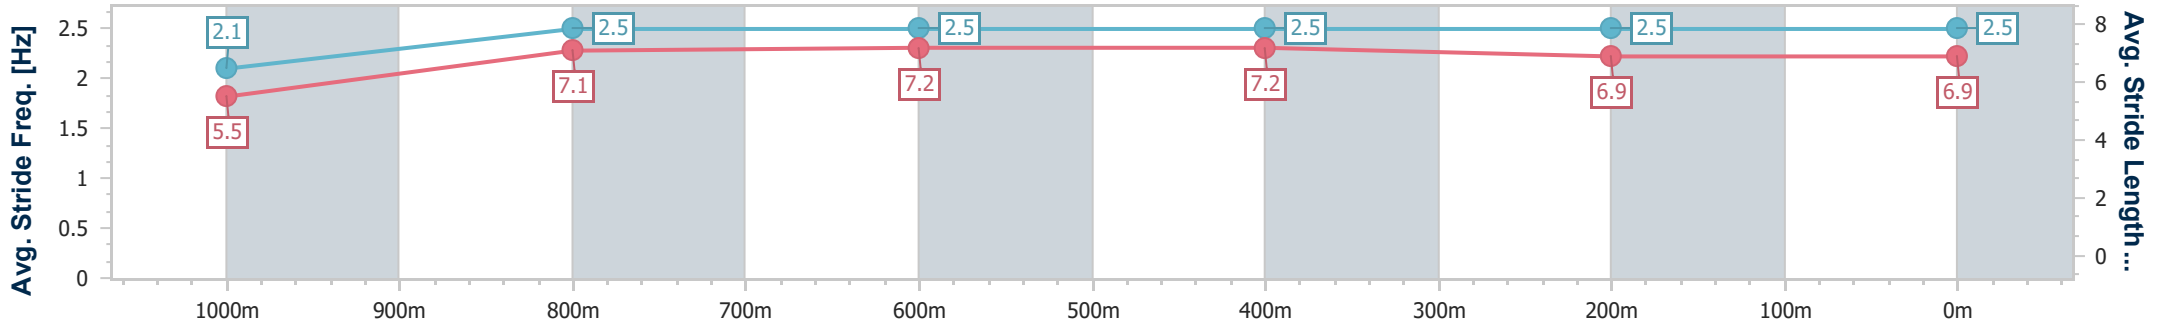

Horse/Jockey Name	Reality
Final Rank	1
Fastest Section Time (Section)	0:08.57 (Overall)
Top Speed [km/h] (Section)	67.9 (800m)
Race State	Finished

Aquis Park Gold Coast Poly QLD Professional
Race 4: INTERFACE LANDSCAPES BENCHMARK 65 Handicap - 1100m
AQUIS PARK
HOME OF THE GOLD COAST
TURF CLUB & SPORT CENTRE

04 February 2023 - 15:29

Track Rating: Synthetic, Weather: Showers, Rail Position: True

Section	Overall	1000m	800m	600m	400m	200m
Section Times	1:05.56 [1] (0:08.57)	0:56.99 [7] (0:11.13)	0:45.86 [7] (0:11.27)	0:34.59 [7] (0:11.34)	0:23.25 [7] (0:11.63)	0:11.62 [3] (0:11.62)
Average Speed [km/h]	42.0	65.1	65.3	64.9	62.7	62.2
Top Speed [km/h]	60.8	67.6	67.9	66.0	63.4	63.1
Avg. Dist. to Rail [m]	3.5	1.6	3.9	4.4	5.2	7.6
Avg. Stride Freq. [Hz]	2.1	2.5	2.5	2.5	2.5	2.5
Avg. Stride Length [m]	5.5	7.1	7.2	7.2	6.9	6.9

- [ ] Ranking at each section and finish
- -.-.- No data available at this section
- NA No data available