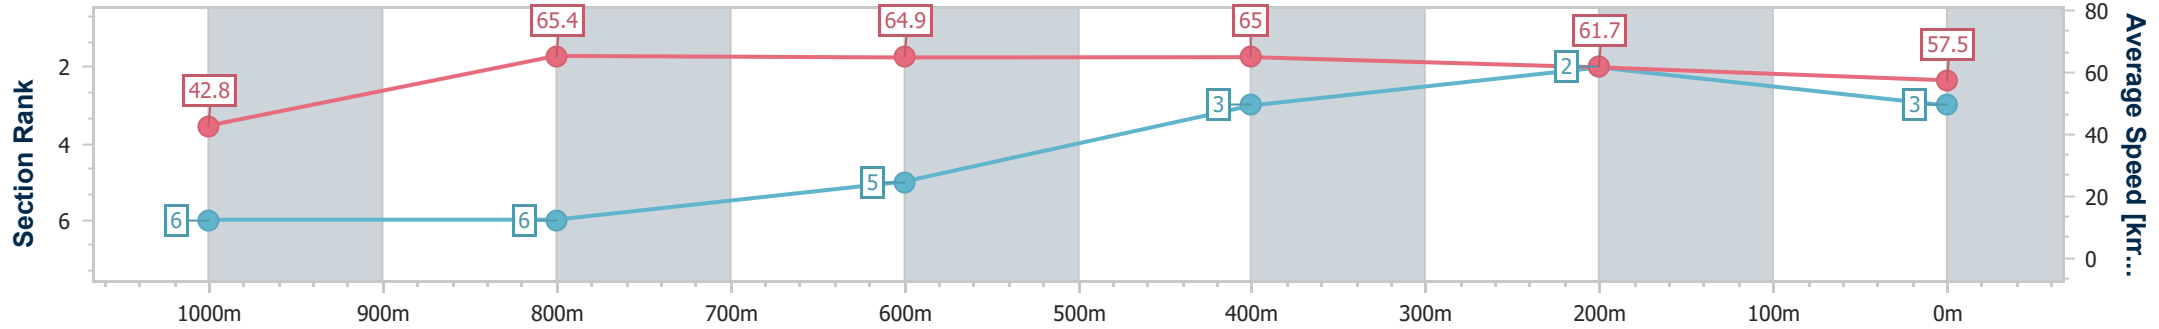

Horse/Jockey Name	Exlover
Final Rank	3
Fastest Section Time (Section)	0:08.43 (Overall)
Top Speed [km/h] (Section)	66.7 (1000m)
Race State	Finished

Aquis Park Gold Coast Poly QLD Professional
Race 4: INTERFACE LANDSCAPES BENCHMARK 65 Handicap - 1100m
AQUIS PARK
HOME OF THE GOLD COAST
TURF CLUB & SPORT CENTRE

04 February 2023 - 15:29

Track Rating: Synthetic, Weather: Showers, Rail Position: True

Section	Overall	1000m	800m	600m	400m	200m
Section Times	1:06.22 [3] (0:08.43)	0:57.79 [6] (0:11.00)	0:46.79 [6] (0:11.19)	0:35.60 [5] (0:11.27)	0:24.33 [3] (0:11.77)	0:12.56 [2] (0:12.56)
Average Speed [km/h]	42.8	65.4	64.9	65.0	61.7	57.5
Top Speed [km/h]	62.8	66.7	66.3	66.6	63.3	60.2
Avg. Dist. to Rail [m]	3.5	0.4	1.3	3.4	5.1	7.7
Avg. Stride Freq. [Hz]	2.1	2.4	2.4	2.4	2.4	2.3
Avg. Stride Length [m]	5.6	7.5	7.6	7.5	7.2	7.0

- [ ] Ranking at each section and finish
- -.-.- No data available at this section
- NA No data available