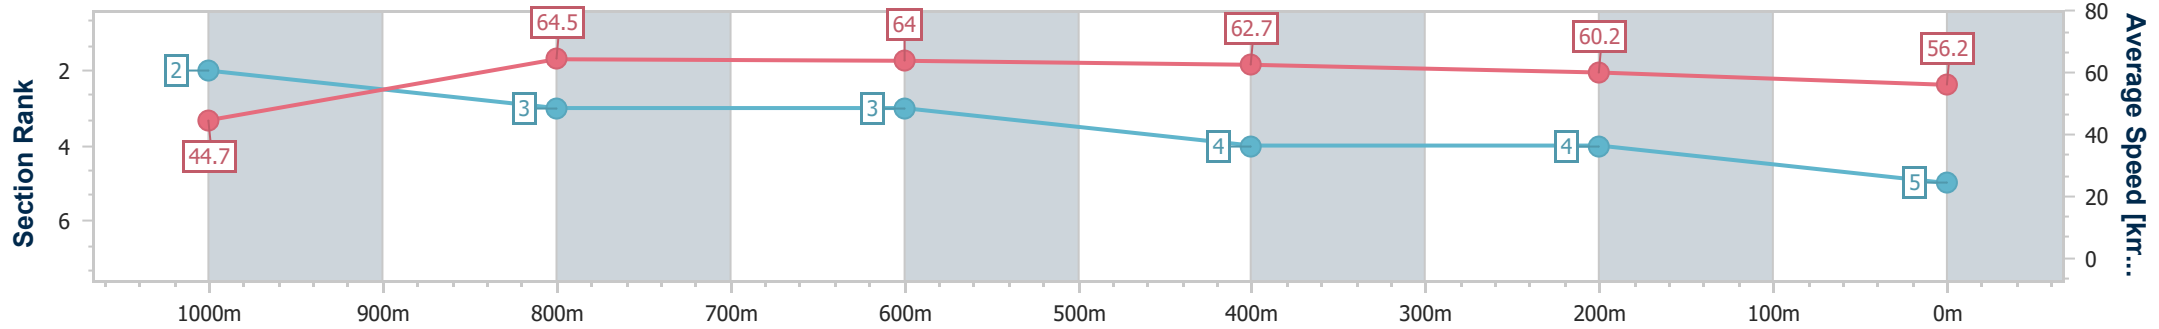

Horse/Jockey Name	Wine Not Roses
Final Rank	5
Fastest Section Time (Section)	0:08.06 (Overall)
Top Speed [km/h] (Section)	65.8 (1000m)
Race State	Finished

Aquis Park Gold Coast Poly QLD Professional
Race 4: INTERFACE LANDSCAPES BENCHMARK 65 Handicap - 1100m
AQUIS PARK
HOME OF THE GOLD COAST
TURF CLUB & SPORT CENTRE

04 February 2023 - 15:29

Track Rating: Synthetic, Weather: Showers, Rail Position: True

Section	Overall	1000m	800m	600m	400m	200m
Section Times	1:06.80 [5] (0:08.06)	0:58.74 [2] (0:11.16)	0:47.58 [3] (0:11.28)	0:36.30 [3] (0:11.53)	0:24.77 [4] (0:11.97)	0:12.80 [4] (0:12.80)
Average Speed [km/h]	44.7	64.5	64.0	62.7	60.2	56.2
Top Speed [km/h]	62.7	65.8	65.2	65.3	62.9	59.7
Avg. Dist. to Rail [m]	1.9	0.3	0.6	1.0	1.0	3.3
Avg. Stride Freq. [Hz]	2.4	2.5	2.5	2.5	2.5	2.4
Avg. Stride Length [m]	5.2	7.2	7.2	7.1	6.7	6.6

- [ ] Ranking at each section and finish
- -.-.- No data available at this section
- NA No data available