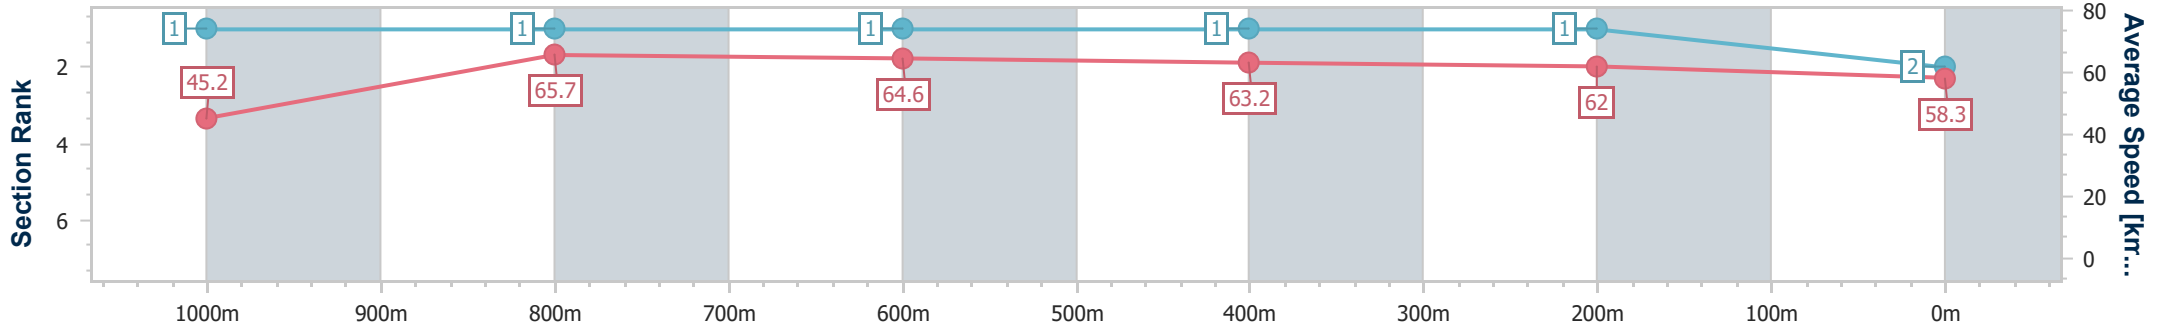

Horse/Jockey Name	Cosmic Serenade
Final Rank	2
Fastest Section Time (Section)	0:07.96 (Overall)
Top Speed [km/h] (Section)	66.7 (1000m)
Race State	Finished

Aquis Park Gold Coast Poly QLD Professional
Race 4: INTERFACE LANDSCAPES BENCHMARK 65 Handicap - 1100m
HOME OF THE GOLD COAST TURF CLUB & SPORT CENTRE

04 February 2023 - 15:29

Track Rating: Synthetic, Weather: Showers, Rail Position: True

Section	Overall	1000m	800m	600m	400m	200m
Section Times	1:05.67 [2] (0:07.96)	0:57.71 [1] (0:10.98)	0:46.73 [1] (0:11.18)	0:35.55 [1] (0:11.47)	0:24.08 [1] (0:11.70)	0:12.38 [1] (0:12.38)
Average Speed [km/h]	45.2	65.7	64.6	63.2	62.0	58.3
Top Speed [km/h]	64.1	66.7	66.7	65.1	63.8	62.3
Avg. Dist. to Rail [m]	2.9	0.4	0.7	1.5	2.9	7.0
Avg. Stride Freq. [Hz]	2.4	2.6	2.6	2.6	2.6	2.6
Avg. Stride Length [m]	5.1	7.0	6.9	6.8	6.4	6.1

- [ ] Ranking at each section and finish
- -.-.- No data available at this section
- NA No data available