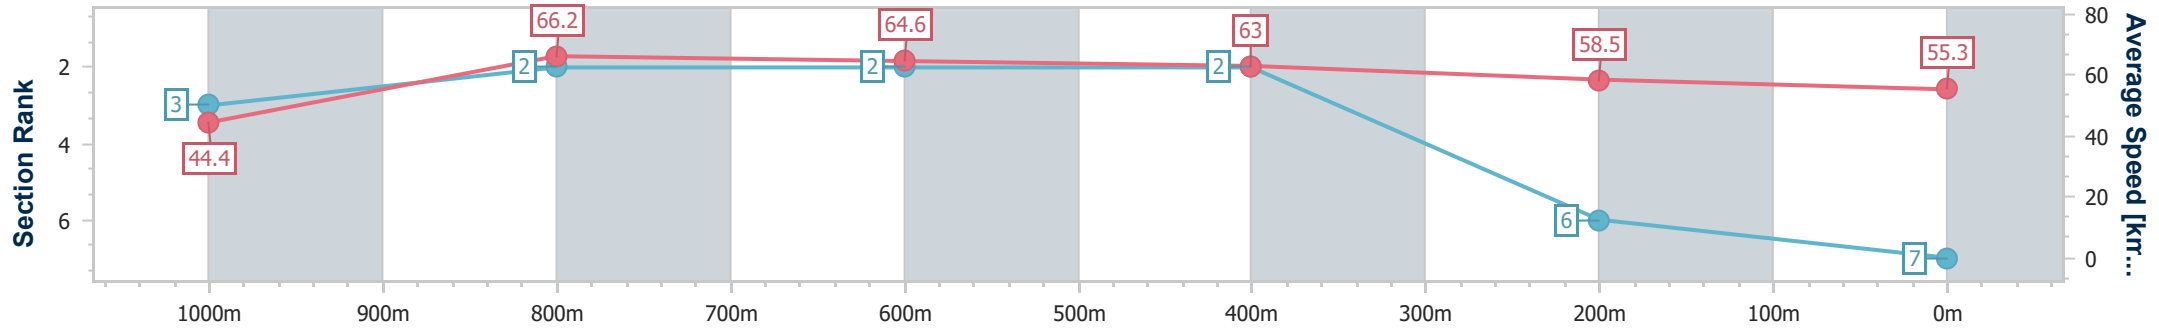

Horse/Jockey Name	Dubai Nights
Final Rank	7
Fastest Section Time (Section)	0:08.12 (Overall)
Top Speed [km/h] (Section)	67.7 (1000m)
Race State	Finished

Aquis Park Gold Coast Poly QLD Professional
Race 4: INTERFACE LANDSCAPES BENCHMARK 65 Handicap - 1100m
HOME OF THE GOLD COAST TURF CLUB & SPORT CENTRE

04 February 2023 - 15:29

Track Rating: Synthetic, Weather: Showers, Rail Position: True

Section	Overall	1000m	800m	600m	400m	200m
Section Times	1:07.17 [7] (0:08.12)	0:59.05 [3] (0:10.89)	0:48.16 [2] (0:11.23)	0:36.93 [2] (0:11.57)	0:25.36 [2] (0:12.35)	0:13.01 [6] (0:13.01)
Average Speed [km/h]	44.4	66.2	64.6	63.0	58.5	55.3
Top Speed [km/h]	65.1	67.7	65.5	65.5	59.9	57.5
Avg. Dist. to Rail [m]	3.2	0.6	1.8	2.3	3.1	5.1
Avg. Stride Freq. [Hz]	2.2	2.4	2.4	2.3	2.3	2.2
Avg. Stride Length [m]	5.5	7.7	7.5	7.5	7.1	7.1

- [ ] Ranking at each section and finish
- -.-.- No data available at this section
- NA No data available