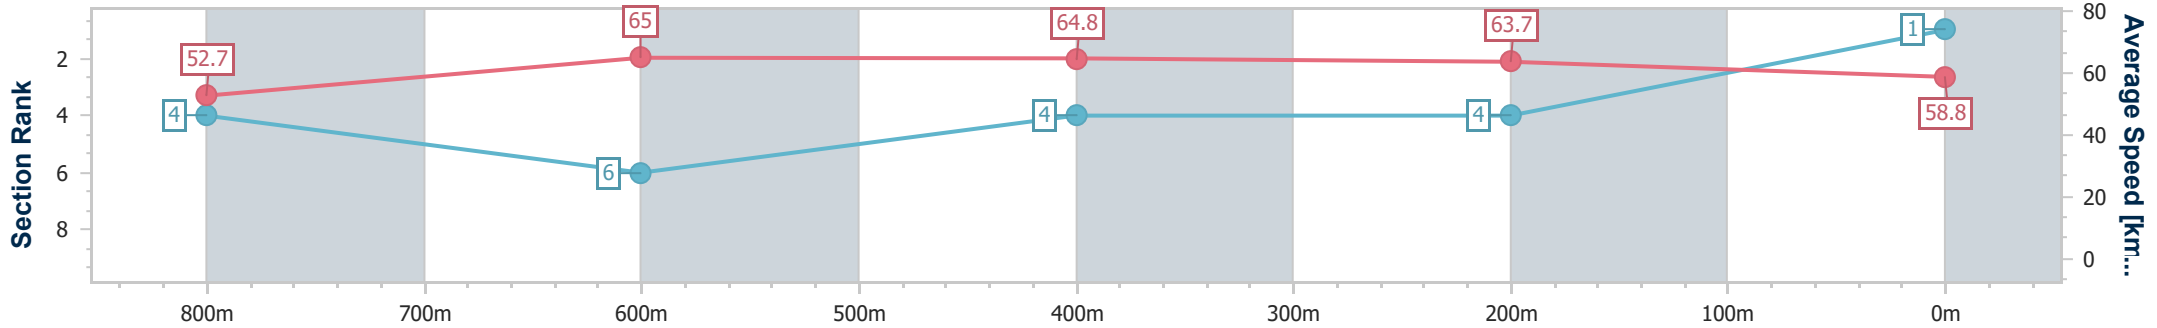

Section	Overall	800m	600m	400m	200m
Section Times	0:59.65 [1] (0:13.76)	0:45.89 [4] (0:11.22)	0:34.67 [6] (0:11.15)	0:23.52 [4] (0:11.28)	0:12.24 [4] (0:12.24)
Average Speed [km/h]	52.7	65.0	64.8	63.7	58.8
Top Speed [km/h]	66.9	67.0	66.4	66.4	62.5
Avg. Dist. to Rail [m]	3.8	2.8	1.0	2.2	3.3
Avg. Stride Freq. [Hz]	2.4	2.5	2.5	2.5	2.4
Avg. Stride Length [m]	6.1	7.1	7.2	7.1	6.9