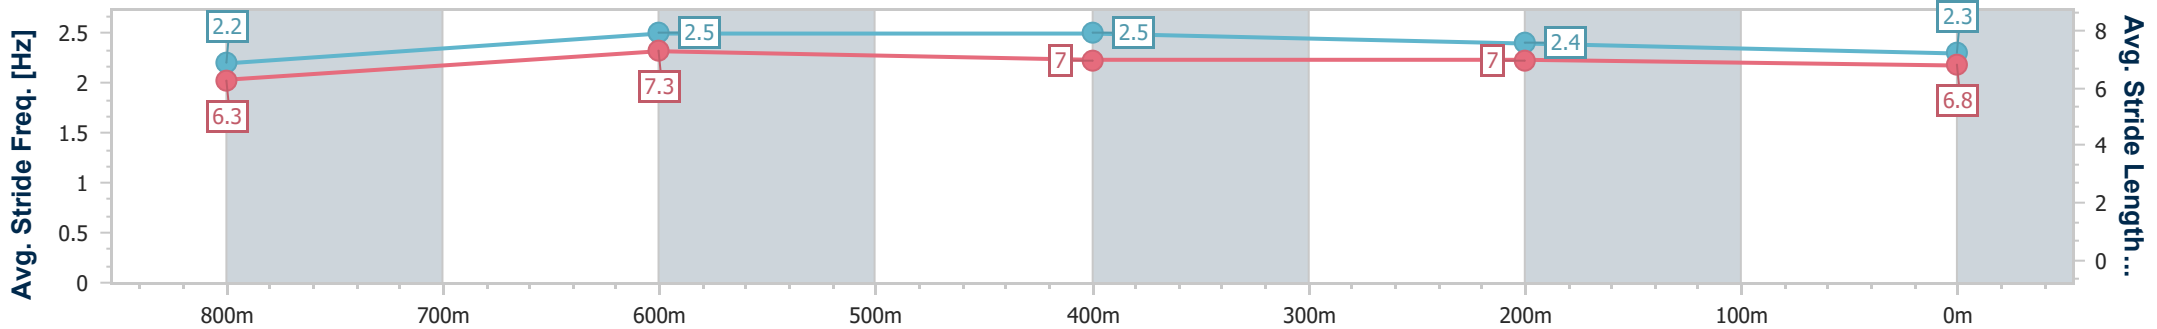

Horse/Jockey Name	Onyabike Charlie
Final Rank	7
Fastest Section Time (Section)	0:11.09 (800m)
Top Speed [km/h] (Section)	66.6 (800m)
Race State	Finished

Eagle Farm QLD Professional
Race 1: RACECOURSE VILLAGE QTIS Two-Year-Old Handicap
- 1000m
04 February 2023 - 12:39
Track Rating: Good 4, Weather: Fine, Rail Position: True Entire Course

BRISBANE
RACING CLUB

Section	Overall	800m	600m	400m	200m
Section Times	1:00.95 [7] (0:14.12)	0:46.83 [6] (0:11.09)	0:35.74 [7] (0:11.41)	0:24.33 [7] (0:11.55)	0:12.78 [7] (0:12.78)
Average Speed [km/h]	51.3	65.7	63.6	62.5	56.3
Top Speed [km/h]	65.7	66.6	64.7	65.0	60.5
Avg. Dist. to Rail [m]	5.6	2.5	2.0	8.2	8.1
Avg. Stride Freq. [Hz]	2.2	2.5	2.5	2.4	2.3
Avg. Stride Length [m]	6.3	7.3	7.0	7.0	6.8

- [ ] Ranking at each section and finish
- -.-.- No data available at this section
- NA No data available