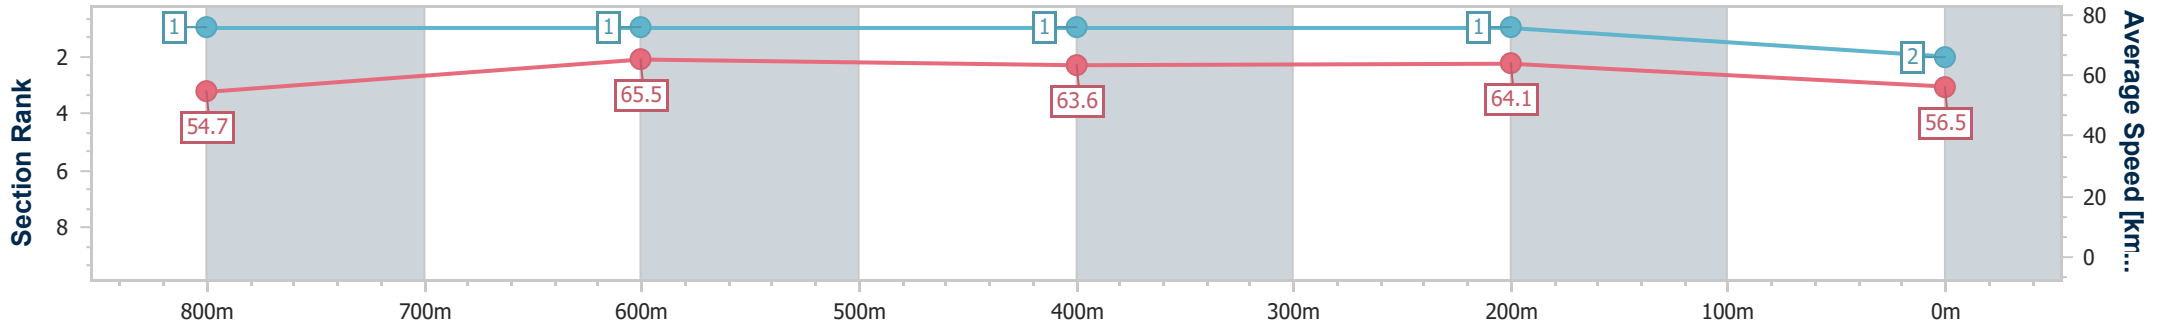

Horse/Jockey Name	Bedaub
Final Rank	2
Fastest Section Time (Section)	0:11.05 (800m)
Top Speed [km/h] (Section)	68.6 (Overall)
Race State	Finished

Eagle Farm QLD Professional
Race 1: RACECOURSE VILLAGE QTIS Two-Year-Old Handicap
- 1000m
04 February 2023 - 12:39
Track Rating: Good 4, Weather: Fine, Rail Position: True Entire Course

BRISBANE
RACING CLUB

Section	Overall	800m	600m	400m	200m
Section Times	0:59.66 [2] (0:13.24)	0:46.42 [1] (0:11.05)	0:35.37 [1] (0:11.37)	0:24.00 [1] (0:11.25)	0:12.75 [1] (0:12.75)
Average Speed [km/h]	54.7	65.5	63.6	64.1	56.5
Top Speed [km/h]	68.6	67.8	66.3	66.5	60.7
Avg. Dist. to Rail [m]	5.2	1.1	1.1	2.4	0.6
Avg. Stride Freq. [Hz]	2.4	2.5	2.4	2.6	2.4
Avg. Stride Length [m]	6.3	7.4	7.2	6.9	6.5

- [ ] Ranking at each section and finish
- -.-.- No data available at this section
- NA No data available