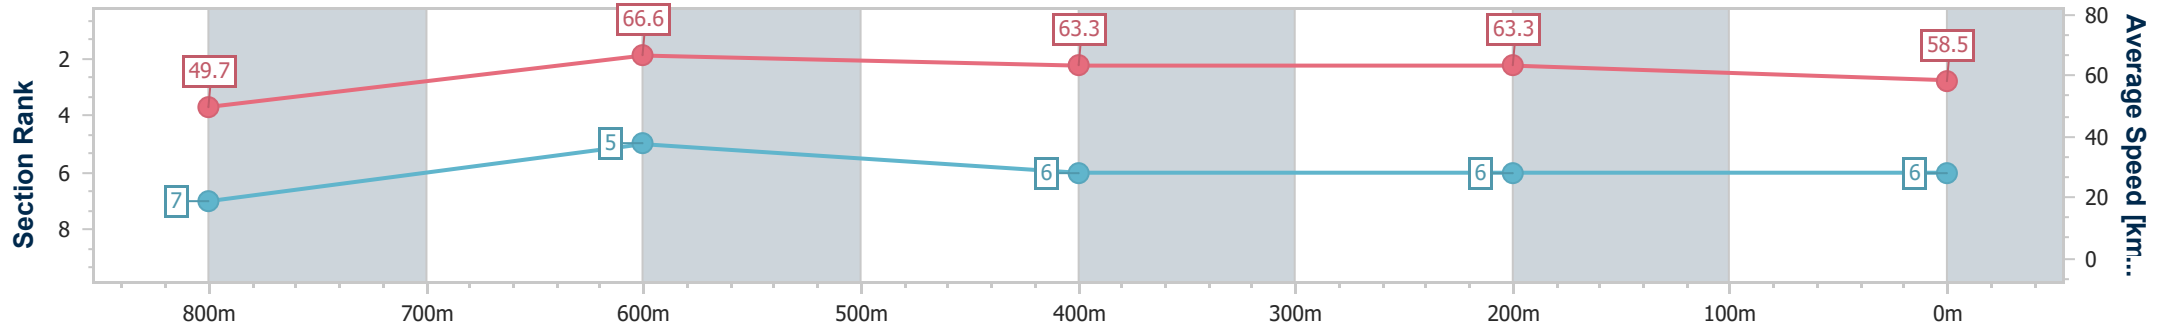

Horse/Jockey Name	Revitup Charlie
Final Rank	6
Fastest Section Time (Section)	0:10.57 (800m)
Top Speed [km/h] (Section)	68.1 (800m)
Race State	Finished

Eagle Farm QLD Professional
Race 1: RACECOURSE VILLAGE QTIS Two-Year-Old Handicap
- 1000m
04 February 2023 - 12:39
Track Rating: Good 4, Weather: Fine, Rail Position: True Entire Course

BRISBANE
RACING CLUB

Section	Overall	800m	600m	400m	200m
Section Times	1:00.10 [6] (0:14.41)	0:45.69 [7] (0:10.57)	0:35.12 [5] (0:11.40)	0:23.72 [6] (0:11.39)	0:12.33 [6] (0:12.33)
Average Speed [km/h]	49.7	66.6	63.3	63.3	58.5
Top Speed [km/h]	66.6	68.1	65.1	65.0	61.9
Avg. Dist. to Rail [m]	4.6	4.8	1.1	5.0	5.9
Avg. Stride Freq. [Hz]	2.3	2.4	2.4	2.4	2.3
Avg. Stride Length [m]	5.8	7.5	7.4	7.3	6.9

- [ ] Ranking at each section and finish
- -.-.- No data available at this section
- NA No data available