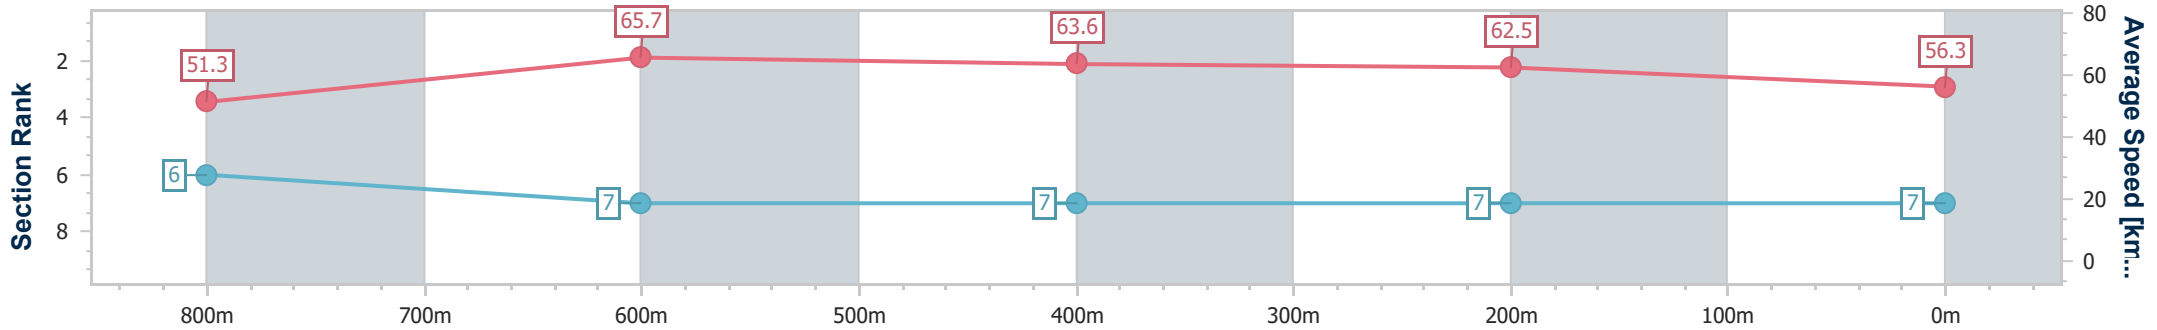

Horse/Jockey Name	Onyabike Charlie
Final Rank	7
Fastest Section Time (Section)	0:11.09 (800m)
Top Speed [km/h] (Section)	66.6 (800m)
Race State	Finished

Eagle Farm QLD Professional
Race 1: RACECOURSE VILLAGE QTIS Two-Year-Old Handicap
- 1000m
04 February 2023 - 12:39
Track Rating: Good 4, Weather: Fine, Rail Position: True Entire Course

BRISBANE
RACING CLUB

Section	Overall	800m	600m	400m	200m
Section Times	1:00.95 [7] (0:14.12)	0:46.83 [6] (0:11.09)	0:35.74 [7] (0:11.41)	0:24.33 [7] (0:11.55)	0:12.78 [7] (0:12.78)
Average Speed [km/h]	51.3	65.7	63.6	62.5	56.3
Top Speed [km/h]	65.7	66.6	64.7	65.0	60.5
Avg. Dist. to Rail [m]	5.6	2.5	2.0	8.2	8.1
Avg. Stride Freq. [Hz]	2.2	2.5	2.5	2.4	2.3
Avg. Stride Length [m]	6.3	7.3	7.0	7.0	6.8

- [ ] Ranking at each section and finish
- -.-.- No data available at this section
- NA No data available