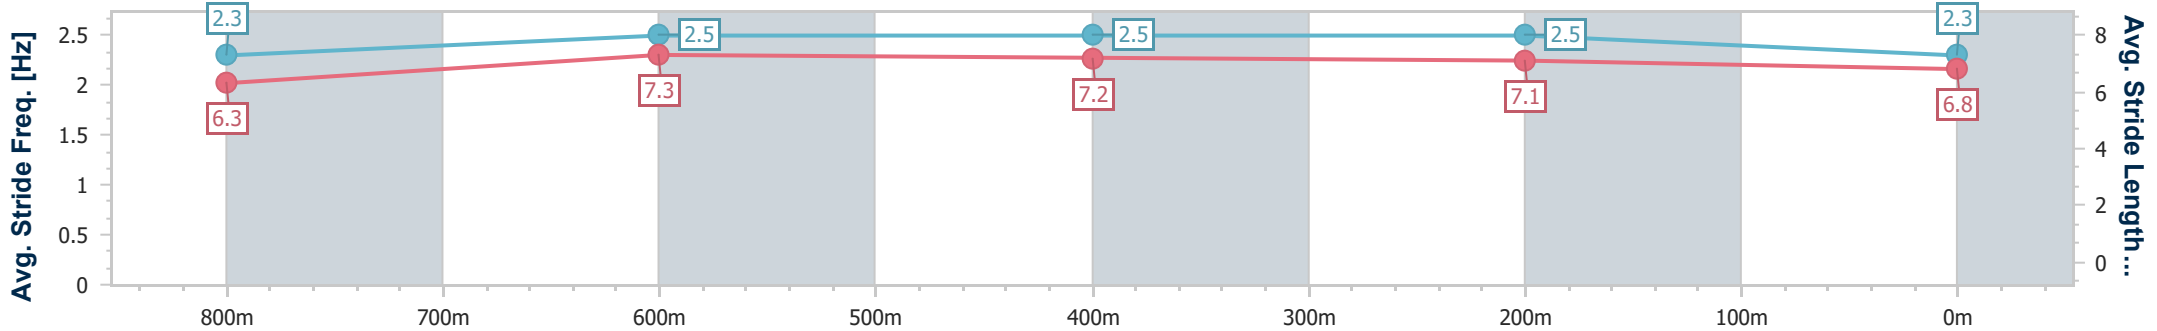

Horse/Jockey Name	Mishani Ambitious
Final Rank	3
Fastest Section Time (Section)	0:11.07 (800m)
Top Speed [km/h] (Section)	69.1 (Overall)
Race State	Finished

Eagle Farm QLD Professional
Race 1: RACECOURSE VILLAGE QTIS Two-Year-Old Handicap
- 1000m
04 February 2023 - 12:39
Track Rating: Good 4, Weather: Fine, Rail Position: True Entire Course

BRISBANE
RACING CLUB

Section	Overall	800m	600m	400m	200m
Section Times	0:59.99 [3] (0:13.56)	0:46.43 [3] (0:11.07)	0:35.36 [3] (0:11.37)	0:23.99 [3] (0:11.36)	0:12.63 [2] (0:12.63)
Average Speed [km/h]	53.5	65.7	64.3	63.4	57.0
Top Speed [km/h]	69.1	69.0	65.6	64.8	60.7
Avg. Dist. to Rail [m]	5.0	2.0	3.2	3.8	2.9
Avg. Stride Freq. [Hz]	2.3	2.5	2.5	2.5	2.3
Avg. Stride Length [m]	6.3	7.3	7.2	7.1	6.8

- [ ] Ranking at each section and finish
- -.-.- No data available at this section
- NA No data available