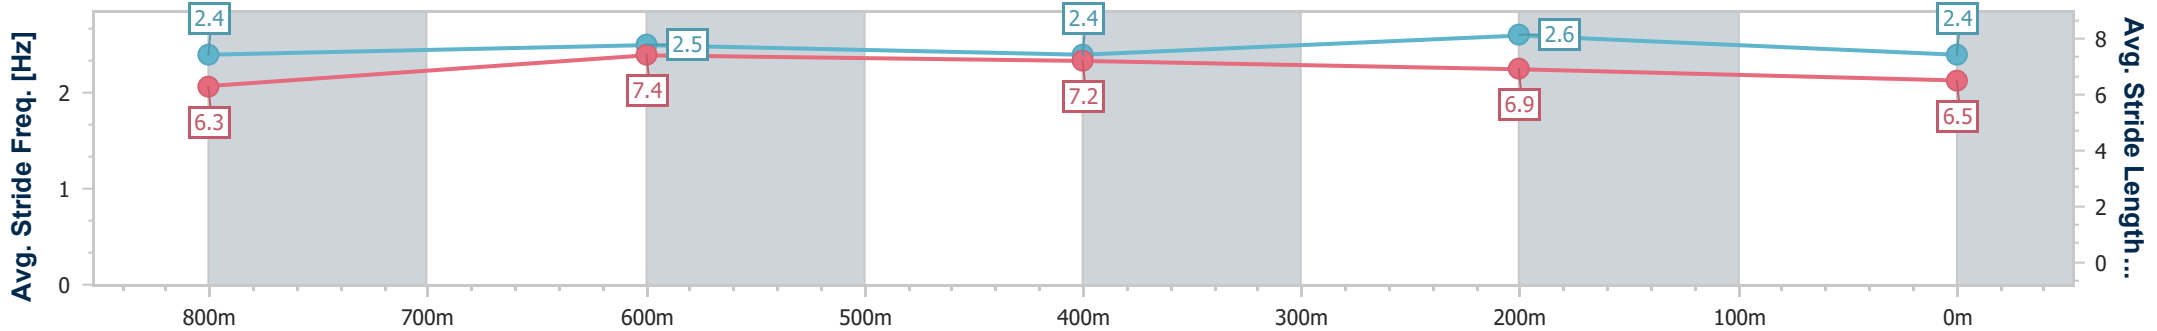

Horse/Jockey Name	Bedaub
Final Rank	2
Fastest Section Time (Section)	0:11.05 (800m)
Top Speed [km/h] (Section)	68.6 (Overall)
Race State	Finished

Eagle Farm QLD Professional
Race 1: RACECOURSE VILLAGE QTIS Two-Year-Old Handicap
- 1000m
04 February 2023 - 12:39
Track Rating: Good 4, Weather: Fine, Rail Position: True Entire Course

BRISBANE
RACING CLUB

Section	Overall	800m	600m	400m	200m
Section Times	0:59.66 [2] (0:13.24)	0:46.42 [1] (0:11.05)	0:35.37 [1] (0:11.37)	0:24.00 [1] (0:11.25)	0:12.75 [1] (0:12.75)
Average Speed [km/h]	54.7	65.5	63.6	64.1	56.5
Top Speed [km/h]	68.6	67.8	66.3	66.5	60.7
Avg. Dist. to Rail [m]	5.2	1.1	1.1	2.4	0.6
Avg. Stride Freq. [Hz]	2.4	2.5	2.4	2.6	2.4
Avg. Stride Length [m]	6.3	7.4	7.2	6.9	6.5

- [ ] Ranking at each section and finish
- -.-.- No data available at this section
- NA No data available