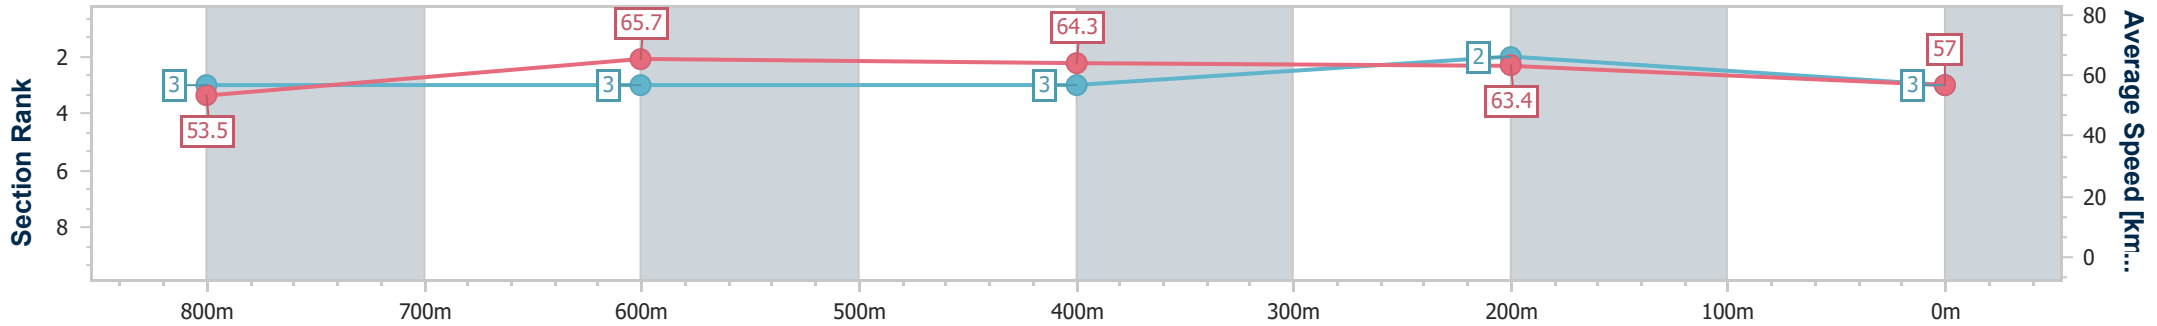

Horse/Jockey Name	Mishani Ambitious
Final Rank	3
Fastest Section Time (Section)	0:11.07 (800m)
Top Speed [km/h] (Section)	69.1 (Overall)
Race State	Finished

Eagle Farm QLD Professional
Race 1: RACECOURSE VILLAGE QTIS Two-Year-Old Handicap
- 1000m
04 February 2023 - 12:39
Track Rating: Good 4, Weather: Fine, Rail Position: True Entire Course

BRISBANE
RACING CLUB

Section	Overall	800m	600m	400m	200m
Section Times	0:59.99 [3] (0:13.56)	0:46.43 [3] (0:11.07)	0:35.36 [3] (0:11.37)	0:23.99 [3] (0:11.36)	0:12.63 [2] (0:12.63)
Average Speed [km/h]	53.5	65.7	64.3	63.4	57.0
Top Speed [km/h]	69.1	69.0	65.6	64.8	60.7
Avg. Dist. to Rail [m]	5.0	2.0	3.2	3.8	2.9
Avg. Stride Freq. [Hz]	2.3	2.5	2.5	2.5	2.3
Avg. Stride Length [m]	6.3	7.3	7.2	7.1	6.8

- [ ] Ranking at each section and finish
- -.-.- No data available at this section
- NA No data available