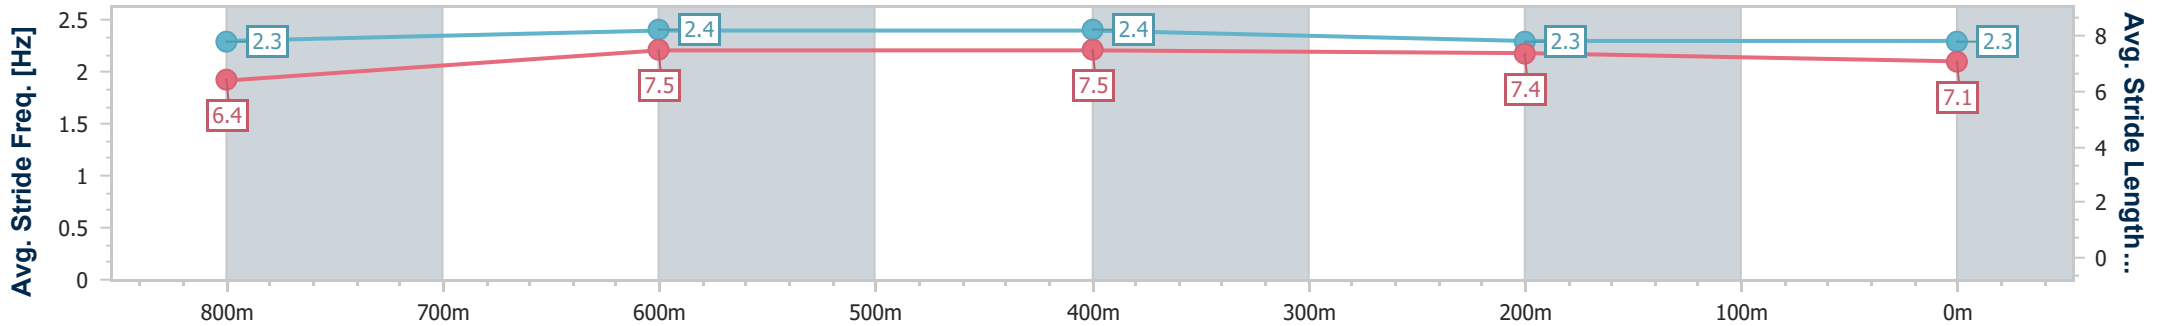

Horse/Jockey Name	Big Boy Ben
Final Rank	4
Fastest Section Time (Section)	0:11.10 (800m)
Top Speed [km/h] (Section)	67.3 (800m)
Race State	Finished

Eagle Farm QLD Professional
Race 1: RACECOURSE VILLAGE QTIS Two-Year-Old Handicap
- 1000m
04 February 2023 - 12:39
Track Rating: Good 4, Weather: Fine, Rail Position: True Entire Course

BRISBANE
RACING CLUB

Section	Overall	800m	600m	400m	200m
Section Times	1:00.00 [4] (0:13.60)	0:46.40 [2] (0:11.10)	0:35.30 [2] (0:11.42)	0:23.88 [2] (0:11.56)	0:12.32 [3] (0:12.32)
Average Speed [km/h]	53.0	64.7	62.9	62.4	58.5
Top Speed [km/h]	66.0	67.3	64.4	64.1	60.2
Avg. Dist. to Rail [m]	2.7	0.7	0.7	1.7	3.1
Avg. Stride Freq. [Hz]	2.3	2.4	2.4	2.3	2.3
Avg. Stride Length [m]	6.4	7.5	7.5	7.4	7.1

- [ ] Ranking at each section and finish
- -.-.- No data available at this section
- NA No data available