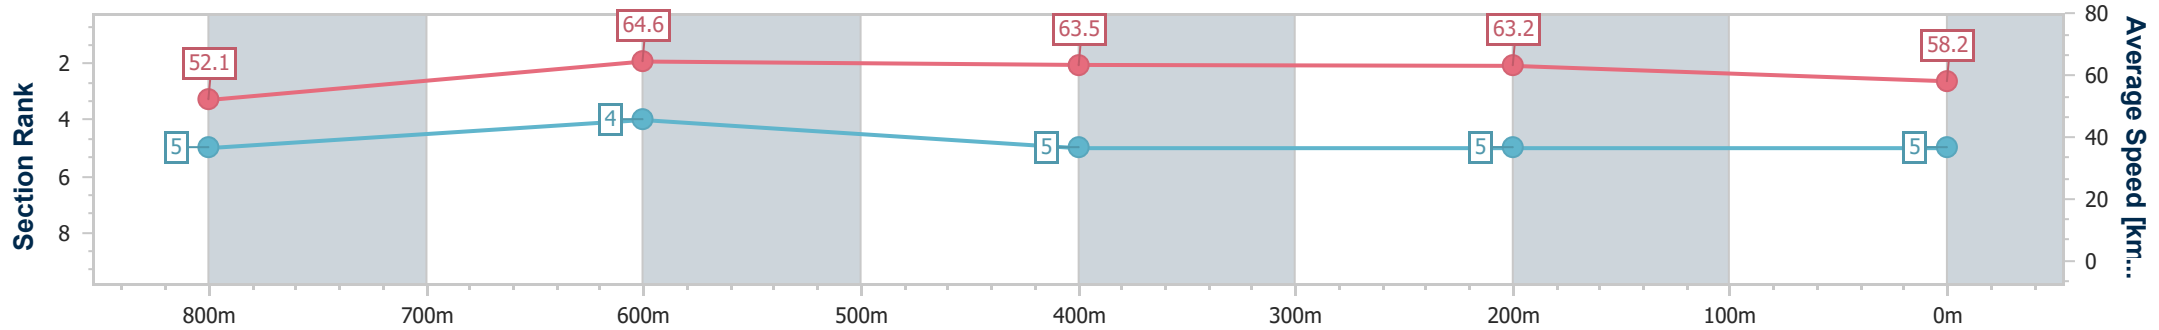

Horse/Jockey Name	O'polly
Final Rank	5
Fastest Section Time (Section)	0:11.13 (800m)
Top Speed [km/h] (Section)	66.4 (800m)
Race State	Finished

Eagle Farm QLD Professional
Race 1: RACECOURSE VILLAGE QTIS Two-Year-Old Handicap
- 1000m
04 February 2023 - 12:39
Track Rating: Good 4, Weather: Fine, Rail Position: True Entire Course

BRISBANE
RACING CLUB

Section	Overall	800m	600m	400m	200m
Section Times	1:00.06 [5] (0:13.84)	0:46.22 [5] (0:11.13)	0:35.09 [4] (0:11.31)	0:23.78 [5] (0:11.39)	0:12.39 [5] (0:12.39)
Average Speed [km/h]	52.1	64.6	63.5	63.2	58.2
Top Speed [km/h]	65.3	66.4	64.5	64.7	60.4
Avg. Dist. to Rail [m]	2.1	0.3	0.7	2.1	1.3
Avg. Stride Freq. [Hz]	2.5	2.7	2.6	2.6	2.6
Avg. Stride Length [m]	5.7	6.6	6.6	6.6	6.3

- [ ] Ranking at each section and finish
- -.-.- No data available at this section
- NA No data available