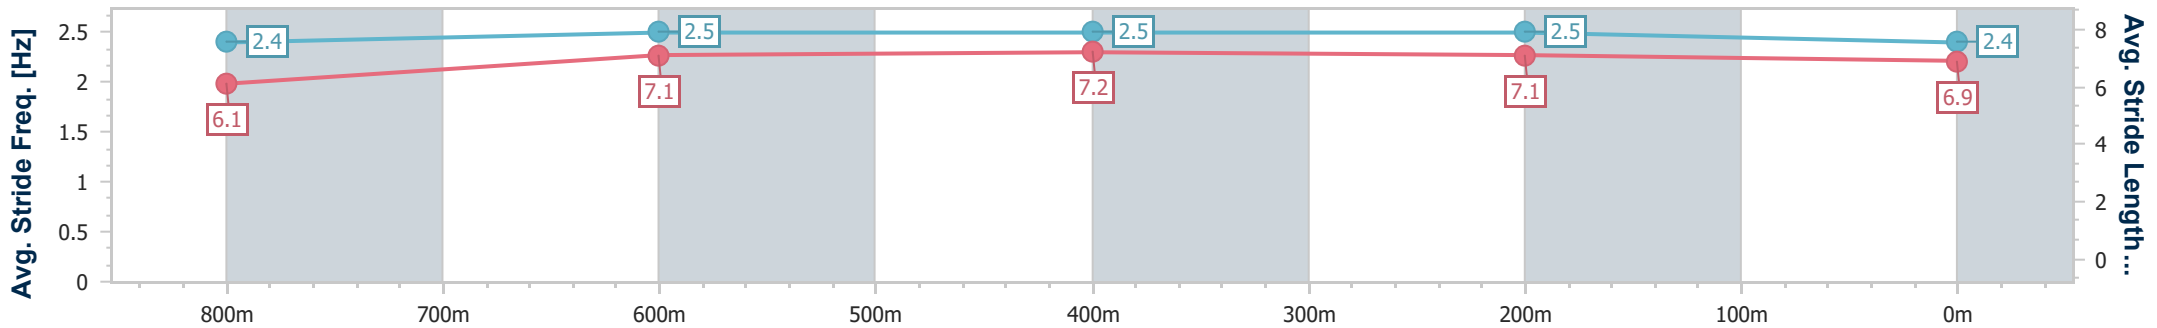

Section	Overall	800m	600m	400m	200m
Section Times	0:59.65 [1] (0:13.76)	0:45.89 [4] (0:11.22)	0:34.67 [6] (0:11.15)	0:23.52 [4] (0:11.28)	0:12.24 [4] (0:12.24)
Average Speed [km/h]	52.7	65.0	64.8	63.7	58.8
Top Speed [km/h]	66.9	67.0	66.4	66.4	62.5
Avg. Dist. to Rail [m]	3.8	2.8	1.0	2.2	3.3
Avg. Stride Freq. [Hz]	2.4	2.5	2.5	2.5	2.4
Avg. Stride Length [m]	6.1	7.1	7.2	7.1	6.9