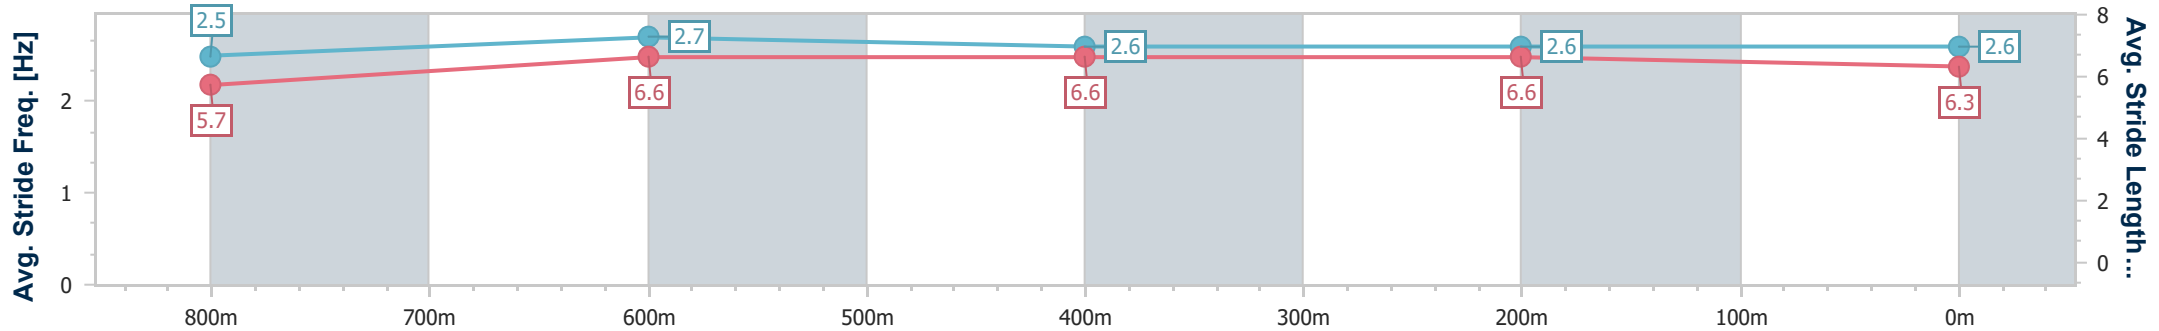

Horse/Jockey Name	O'polly
Final Rank	5
Fastest Section Time (Section)	0:11.13 (800m)
Top Speed [km/h] (Section)	66.4 (800m)
Race State	Finished

Eagle Farm QLD Professional
Race 1: RACECOURSE VILLAGE QTIS Two-Year-Old Handicap
- 1000m
04 February 2023 - 12:39
Track Rating: Good 4, Weather: Fine, Rail Position: True Entire Course

BRISBANE
RACING CLUB

Section	Overall	800m	600m	400m	200m
Section Times	1:00.06 [5] (0:13.84)	0:46.22 [5] (0:11.13)	0:35.09 [4] (0:11.31)	0:23.78 [5] (0:11.39)	0:12.39 [5] (0:12.39)
Average Speed [km/h]	52.1	64.6	63.5	63.2	58.2
Top Speed [km/h]	65.3	66.4	64.5	64.7	60.4
Avg. Dist. to Rail [m]	2.1	0.3	0.7	2.1	1.3
Avg. Stride Freq. [Hz]	2.5	2.7	2.6	2.6	2.6
Avg. Stride Length [m]	5.7	6.6	6.6	6.6	6.3

- [ ] Ranking at each section and finish
- -.-.- No data available at this section
- NA No data available