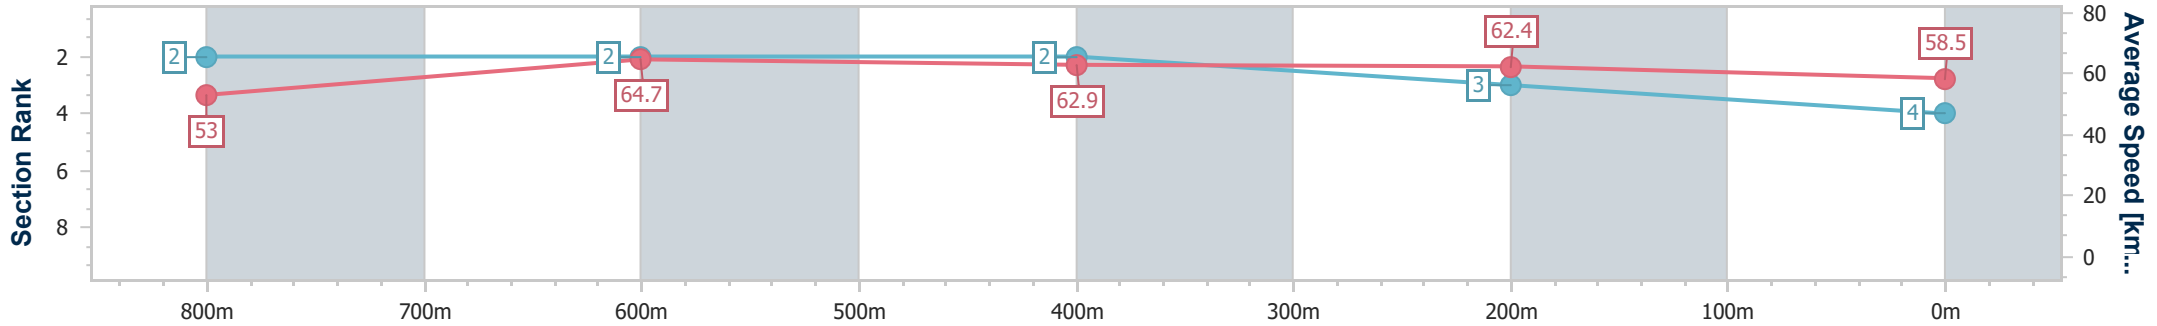

Horse/Jockey Name	Big Boy Ben
Final Rank	4
Fastest Section Time (Section)	0:11.10 (800m)
Top Speed [km/h] (Section)	67.3 (800m)
Race State	Finished

Eagle Farm QLD Professional
Race 1: RACECOURSE VILLAGE QTIS Two-Year-Old Handicap
- 1000m
04 February 2023 - 12:39
Track Rating: Good 4, Weather: Fine, Rail Position: True Entire Course

BRISBANE
RACING CLUB

Section	Overall	800m	600m	400m	200m
Section Times	1:00.00 [4] (0:13.60)	0:46.40 [2] (0:11.10)	0:35.30 [2] (0:11.42)	0:23.88 [2] (0:11.56)	0:12.32 [3] (0:12.32)
Average Speed [km/h]	53.0	64.7	62.9	62.4	58.5
Top Speed [km/h]	66.0	67.3	64.4	64.1	60.2
Avg. Dist. to Rail [m]	2.7	0.7	0.7	1.7	3.1
Avg. Stride Freq. [Hz]	2.3	2.4	2.4	2.3	2.3
Avg. Stride Length [m]	6.4	7.5	7.5	7.4	7.1

- [ ] Ranking at each section and finish
- -.-.- No data available at this section
- NA No data available