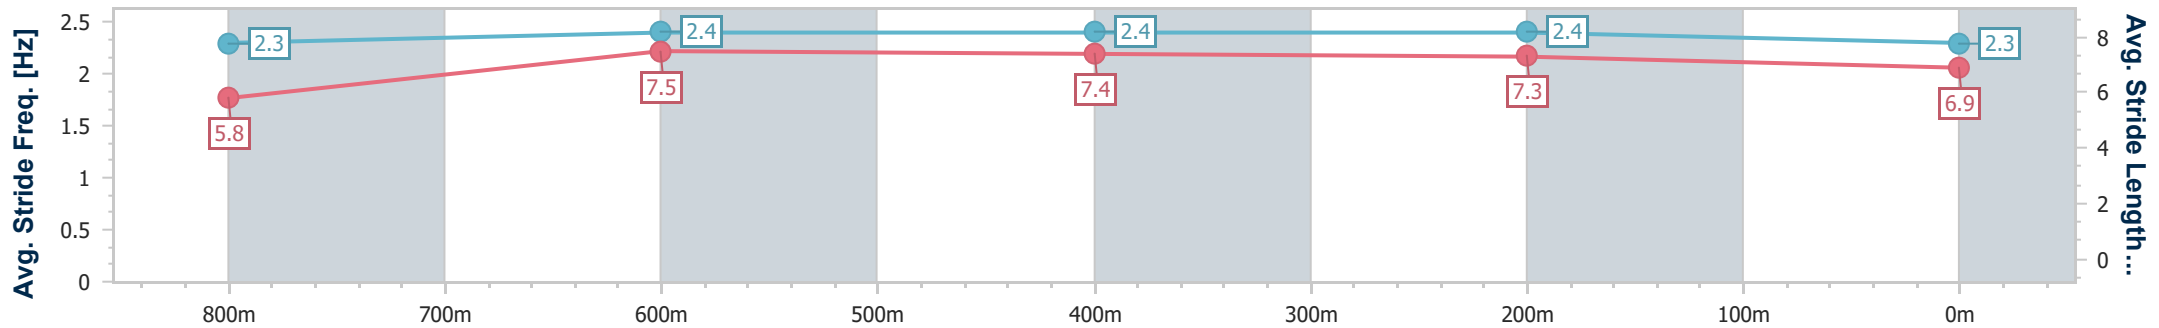

Horse/Jockey Name	Revitup Charlie
Final Rank	6
Fastest Section Time (Section)	0:10.57 (800m)
Top Speed [km/h] (Section)	68.1 (800m)
Race State	Finished

Eagle Farm QLD Professional
Race 1: RACECOURSE VILLAGE QTIS Two-Year-Old Handicap
- 1000m
04 February 2023 - 12:39
Track Rating: Good 4, Weather: Fine, Rail Position: True Entire Course

BRISBANE
RACING CLUB

Section	Overall	800m	600m	400m	200m
Section Times	1:00.10 [6] (0:14.41)	0:45.69 [7] (0:10.57)	0:35.12 [5] (0:11.40)	0:23.72 [6] (0:11.39)	0:12.33 [6] (0:12.33)
Average Speed [km/h]	49.7	66.6	63.3	63.3	58.5
Top Speed [km/h]	66.6	68.1	65.1	65.0	61.9
Avg. Dist. to Rail [m]	4.6	4.8	1.1	5.0	5.9
Avg. Stride Freq. [Hz]	2.3	2.4	2.4	2.4	2.3
Avg. Stride Length [m]	5.8	7.5	7.4	7.3	6.9

- [ ] Ranking at each section and finish
- -.-.- No data available at this section
- NA No data available