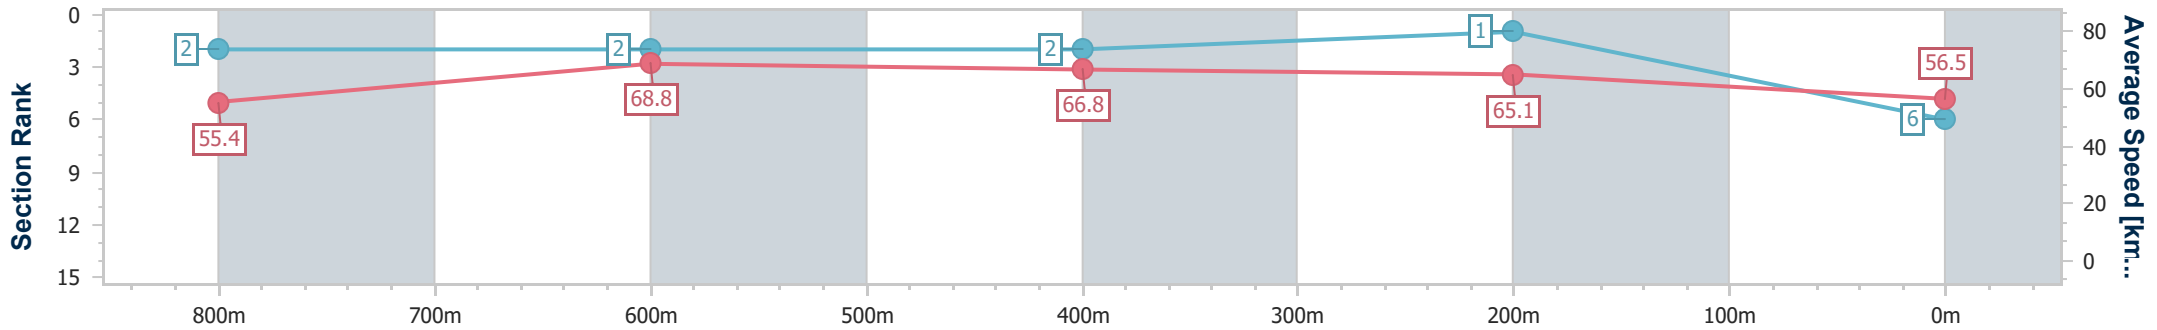

Horse/Jockey Name	Inasec
Final Rank	6
Fastest Section Time (Section)	0:10.45 (800m)
Top Speed [km/h] (Section)	72.1 (800m)
Race State	Finished

Eagle Farm QLD Professional
Race 5: BRC MEMBERSHIP PLUS Class 3 Handicap - 1000m
04 February 2023 - 15:12
Track Rating: Good 4, Weather: Fine, Rail Position: True Entire Course

BRISBANE
RACING CLUB

Section	Overall	800m	600m	400m	200m
Section Times	0:58.14 [6] (0:12.98)	0:45.16 [2] (0:10.45)	0:34.71 [2] (0:10.90)	0:23.81 [2] (0:11.07)	0:12.74 [1] (0:12.74)
Average Speed [km/h]	55.4	68.8	66.8	65.1	56.5
Top Speed [km/h]	71.9	72.1	67.8	68.2	61.4
Avg. Dist. to Rail [m]	1.5	0.8	2.4	6.3	6.3
Avg. Stride Freq. [Hz]	2.4	2.4	2.4	2.5	2.3
Avg. Stride Length [m]	6.4	7.8	7.5	7.3	6.7

- [ ] Ranking at each section and finish
- -.-.- No data available at this section
- NA No data available