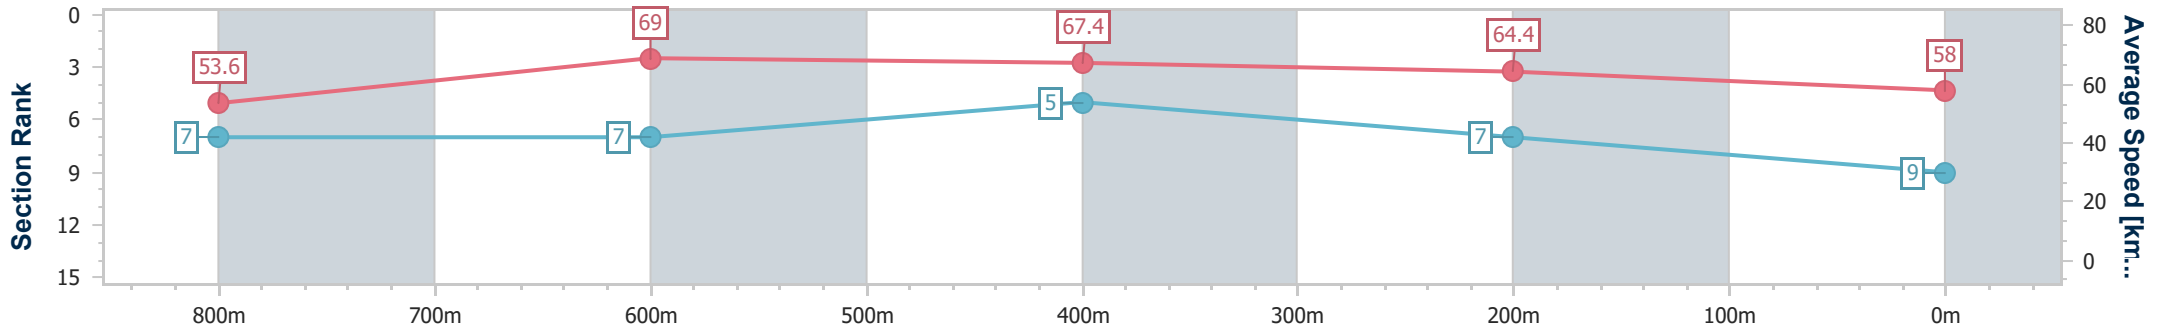

Horse/Jockey Name	Starzam
Final Rank	9
Fastest Section Time (Section)	0:10.44 (800m)
Top Speed [km/h] (Section)	70.6 (800m)
Race State	Finished

Eagle Farm QLD Professional
Race 5: BRC MEMBERSHIP PLUS Class 3 Handicap - 1000m
04 February 2023 - 15:12
Track Rating: Good 4, Weather: Fine, Rail Position: True Entire Course

BRISBANE RACING CLUB

Section	Overall	800m	600m	400m	200m
Section Times	0:58.33 [9] (0:13.50)	0:44.83 [7] (0:10.44)	0:34.39 [7] (0:10.80)	0:23.59 [5] (0:11.17)	0:12.42 [7] (0:12.42)
Average Speed [km/h]	53.6	69.0	67.4	64.4	58.0
Top Speed [km/h]	69.7	70.6	68.3	67.2	61.9
Avg. Dist. to Rail [m]	3.9	0.4	1.9	2.4	2.6
Avg. Stride Freq. [Hz]	2.4	2.6	2.5	2.5	2.4
Avg. Stride Length [m]	6.1	7.4	7.3	7.1	6.8

- [ ] Ranking at each section and finish
- -.-.- No data available at this section
- NA No data available