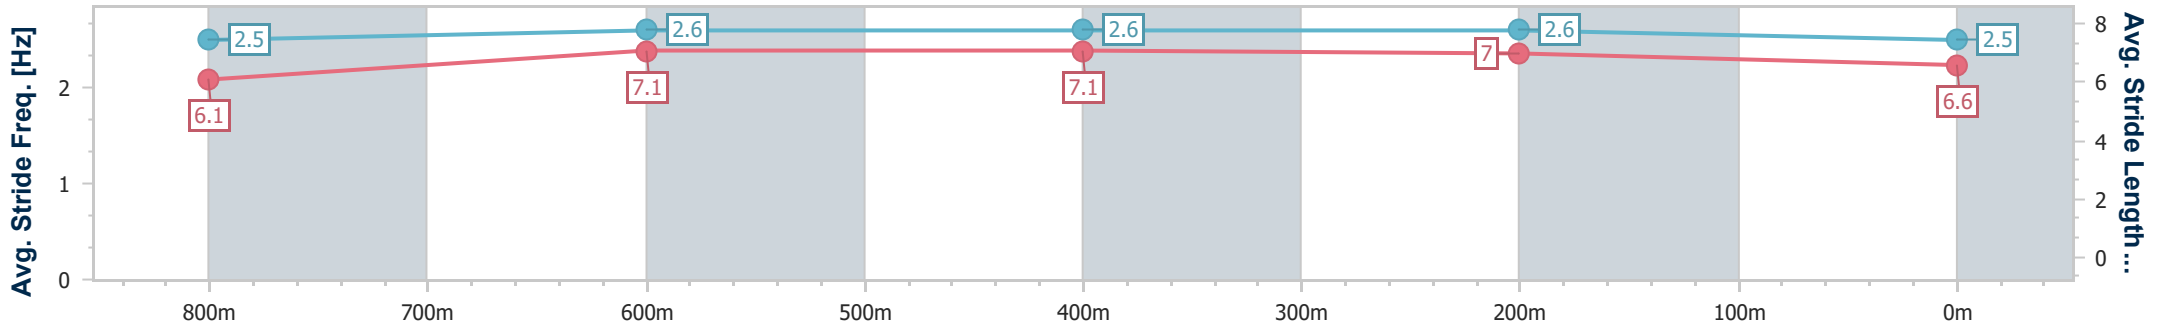

BRISBANE RACING CLUB

Section	Overall	800m	600m	400m	200m
Section Times	0:57.80 [1] (0:13.18)	0:44.62 [4] (0:10.56)	0:34.06 [4] (0:10.85)	0:23.21 [4] (0:11.08)	0:12.13 [4] (0:12.13)
Average Speed [km/h]	55.0	69.2	67.5	65.0	59.3
Top Speed [km/h]	70.2	70.6	68.9	66.7	63.4
Avg. Dist. to Rail [m]	5.4	3.1	3.2	5.5	5.9
Avg. Stride Freq. [Hz]	2.5	2.6	2.6	2.6	2.5
Avg. Stride Length [m]	6.1	7.1	7.1	7.0	6.6