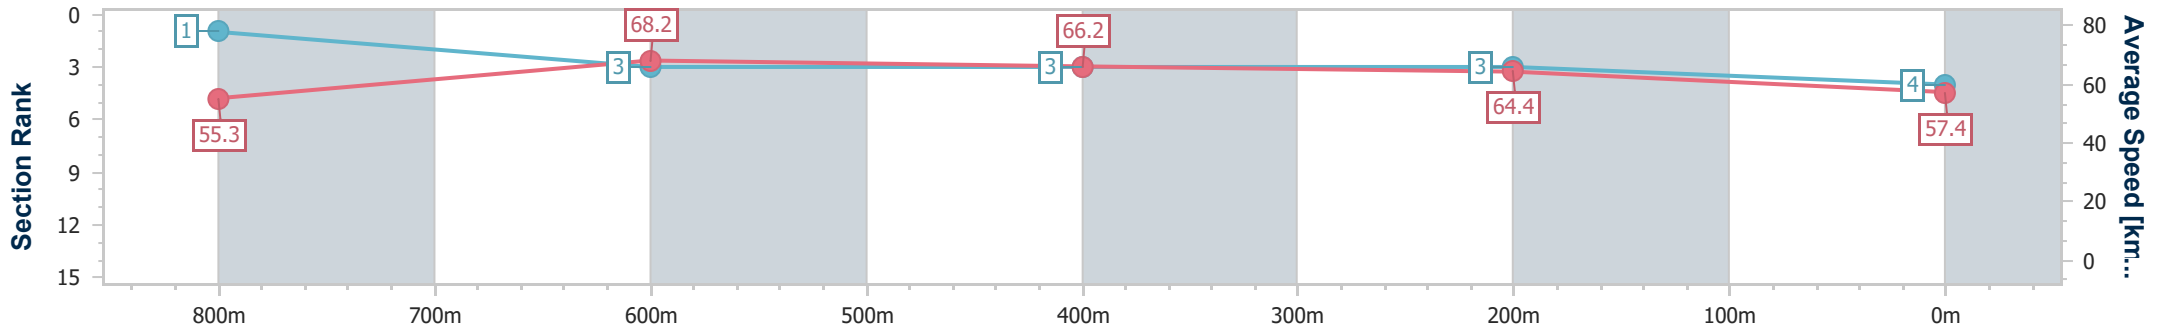

Horse/Jockey Name	Situation Room
Final Rank	4
Fastest Section Time (Section)	0:10.51 (800m)
Top Speed [km/h] (Section)	70.8 (Overall)
Race State	Finished

Eagle Farm QLD Professional
Race 5: BRC MEMBERSHIP PLUS Class 3 Handicap - 1000m
04 February 2023 - 15:12
Track Rating: Good 4, Weather: Fine, Rail Position: True Entire Course

BRISBANE RACING CLUB

Section	Overall	800m	600m	400m	200m
Section Times	0:58.09 [4] (0:12.94)	0:45.15 [1] (0:10.51)	0:34.64 [3] (0:10.91)	0:23.73 [3] (0:11.19)	0:12.54 [3] (0:12.54)
Average Speed [km/h]	55.3	68.2	66.2	64.4	57.4
Top Speed [km/h]	70.8	70.6	67.3	65.9	62.2
Avg. Dist. to Rail [m]	2.7	1.3	0.7	2.9	2.7
Avg. Stride Freq. [Hz]	2.4	2.6	2.6	2.5	2.5
Avg. Stride Length [m]	6.3	7.2	7.0	7.0	6.5

- [ ] Ranking at each section and finish
- -.-.- No data available at this section
- NA No data available