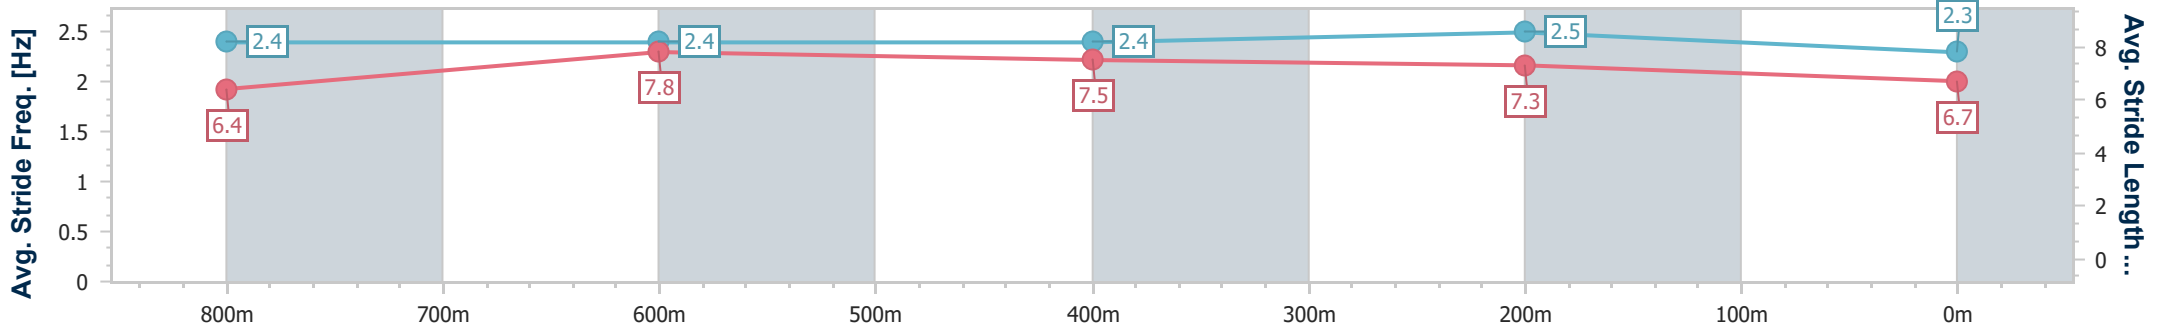

Horse/Jockey Name	Inasec
Final Rank	6
Fastest Section Time (Section)	0:10.45 (800m)
Top Speed [km/h] (Section)	72.1 (800m)
Race State	Finished

Eagle Farm QLD Professional
Race 5: BRC MEMBERSHIP PLUS Class 3 Handicap - 1000m
04 February 2023 - 15:12
Track Rating: Good 4, Weather: Fine, Rail Position: True Entire Course

BRISBANE
RACING CLUB

Section	Overall	800m	600m	400m	200m
Section Times	0:58.14 [6] (0:12.98)	0:45.16 [2] (0:10.45)	0:34.71 [2] (0:10.90)	0:23.81 [2] (0:11.07)	0:12.74 [1] (0:12.74)
Average Speed [km/h]	55.4	68.8	66.8	65.1	56.5
Top Speed [km/h]	71.9	72.1	67.8	68.2	61.4
Avg. Dist. to Rail [m]	1.5	0.8	2.4	6.3	6.3
Avg. Stride Freq. [Hz]	2.4	2.4	2.4	2.5	2.3
Avg. Stride Length [m]	6.4	7.8	7.5	7.3	6.7

- [ ] Ranking at each section and finish
- -.-.- No data available at this section
- NA No data available