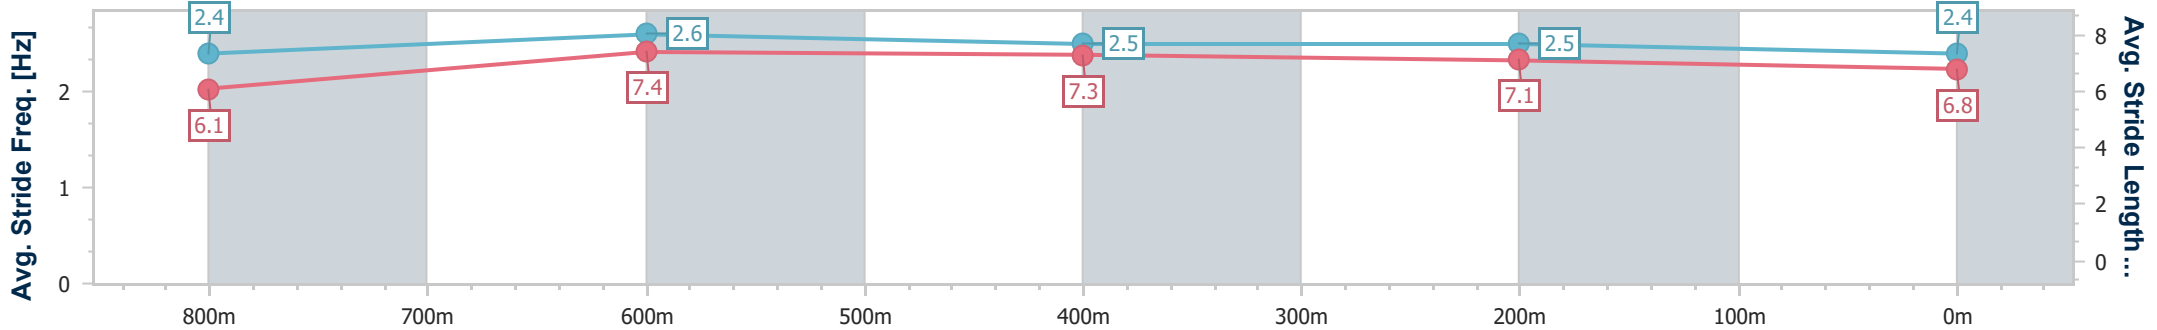

Horse/Jockey Name	Starzam
Final Rank	9
Fastest Section Time (Section)	0:10.44 (800m)
Top Speed [km/h] (Section)	70.6 (800m)
Race State	Finished

Eagle Farm QLD Professional
Race 5: BRC MEMBERSHIP PLUS Class 3 Handicap - 1000m
04 February 2023 - 15:12
Track Rating: Good 4, Weather: Fine, Rail Position: True Entire Course

BRISBANE RACING CLUB

Section	Overall	800m	600m	400m	200m
Section Times	0:58.33 [9] (0:13.50)	0:44.83 [7] (0:10.44)	0:34.39 [7] (0:10.80)	0:23.59 [5] (0:11.17)	0:12.42 [7] (0:12.42)
Average Speed [km/h]	53.6	69.0	67.4	64.4	58.0
Top Speed [km/h]	69.7	70.6	68.3	67.2	61.9
Avg. Dist. to Rail [m]	3.9	0.4	1.9	2.4	2.6
Avg. Stride Freq. [Hz]	2.4	2.6	2.5	2.5	2.4
Avg. Stride Length [m]	6.1	7.4	7.3	7.1	6.8

- [ ] Ranking at each section and finish
- -.-.- No data available at this section
- NA No data available