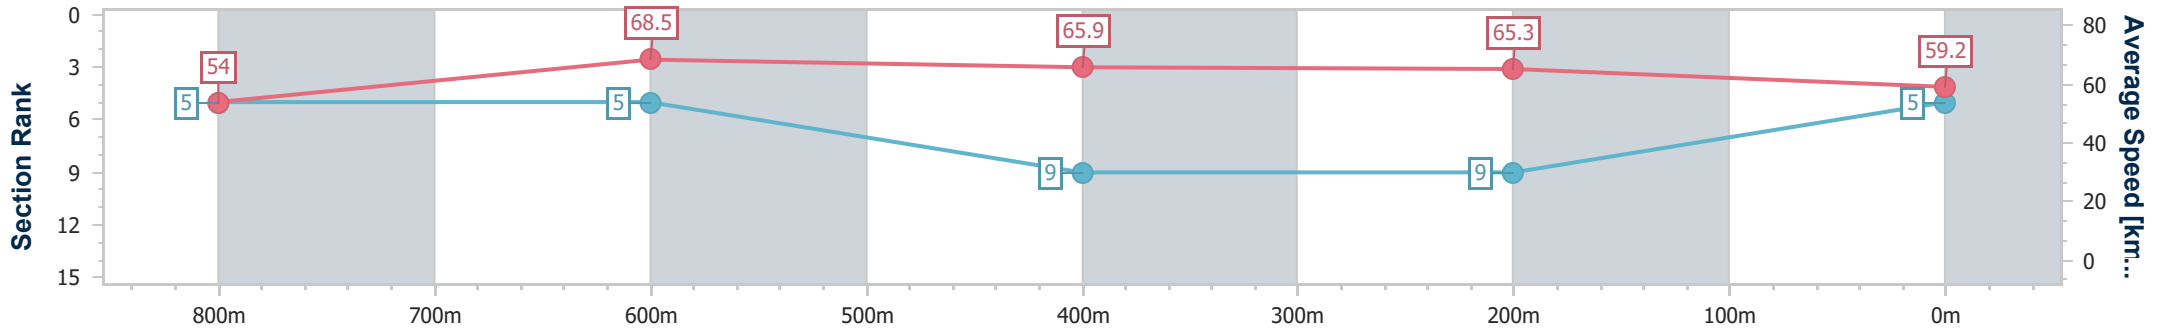

Horse/Jockey Name	Thatfeelsbetter
Final Rank	5
Fastest Section Time (Section)	0:10.50 (800m)
Top Speed [km/h] (Section)	70.3 (800m)
Race State	Finished

Eagle Farm QLD Professional
Race 5: BRC MEMBERSHIP PLUS Class 3 Handicap - 1000m
04 February 2023 - 15:12
Track Rating: Good 4, Weather: Fine, Rail Position: True Entire Course

BRISBANE RACING CLUB

Section	Overall	800m	600m	400m	200m
Section Times	0:58.11 [5] (0:13.32)	0:44.79 [5] (0:10.50)	0:34.29 [5] (0:11.10)	0:23.19 [9] (0:11.03)	0:12.16 [9] (0:12.16)
Average Speed [km/h]	54.0	68.5	65.9	65.3	59.2
Top Speed [km/h]	70.1	70.3	66.8	67.2	62.5
Avg. Dist. to Rail [m]	0.9	0.9	3.3	6.4	5.9
Avg. Stride Freq. [Hz]	2.3	2.4	2.3	2.3	2.1
Avg. Stride Length [m]	6.5	8.0	7.9	7.9	7.8

- [ ] Ranking at each section and finish
- -.-.- No data available at this section
- NA No data available