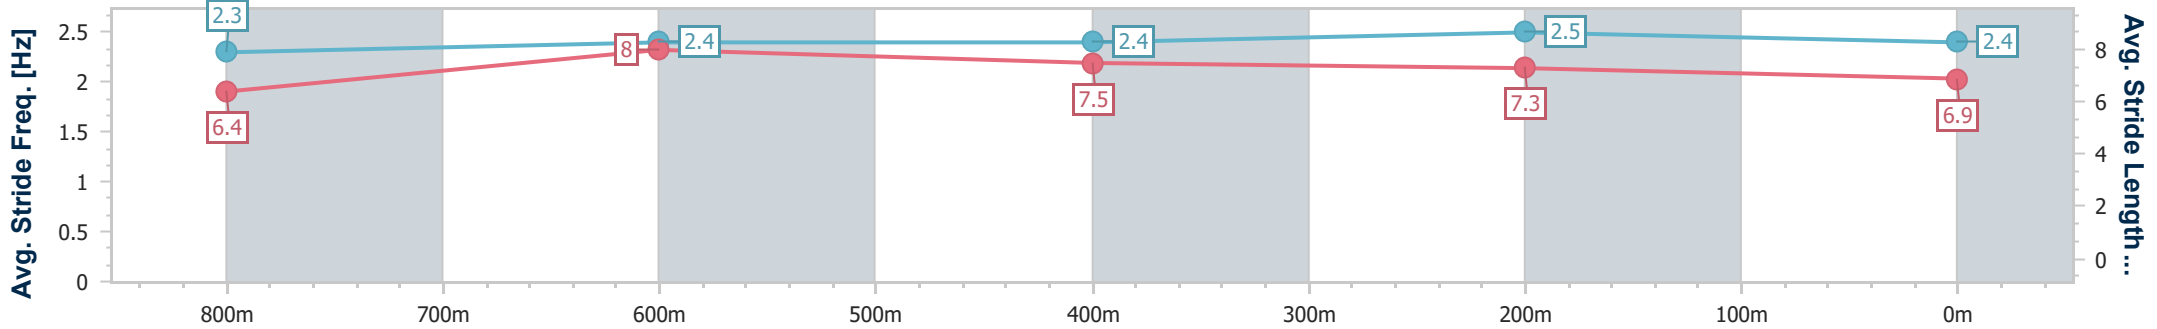

Horse/Jockey Name	Buying Time
Final Rank	8
Fastest Section Time (Section)	0:10.69 (800m)
Top Speed [km/h] (Section)	70.7 (Overall)
Race State	Finished

Eagle Farm QLD Professional
Race 5: BRC MEMBERSHIP PLUS Class 3 Handicap - 1000m
04 February 2023 - 15:12
Track Rating: Good 4, Weather: Fine, Rail Position: True Entire Course

BRISBANE RACING CLUB

Section	Overall	800m	600m	400m	200m
Section Times	0:58.18 [8] (0:13.50)	0:44.68 [8] (0:10.69)	0:33.99 [9] (0:10.73)	0:23.26 [8] (0:10.91)	0:12.35 [5] (0:12.35)
Average Speed [km/h]	53.7	68.2	67.4	66.0	58.4
Top Speed [km/h]	70.7	69.2	68.7	67.8	63.9
Avg. Dist. to Rail [m]	5.4	2.7	0.9	5.2	6.9
Avg. Stride Freq. [Hz]	2.3	2.4	2.4	2.5	2.4
Avg. Stride Length [m]	6.4	8.0	7.5	7.3	6.9

- [ ] Ranking at each section and finish
- -.-.- No data available at this section
- NA No data available