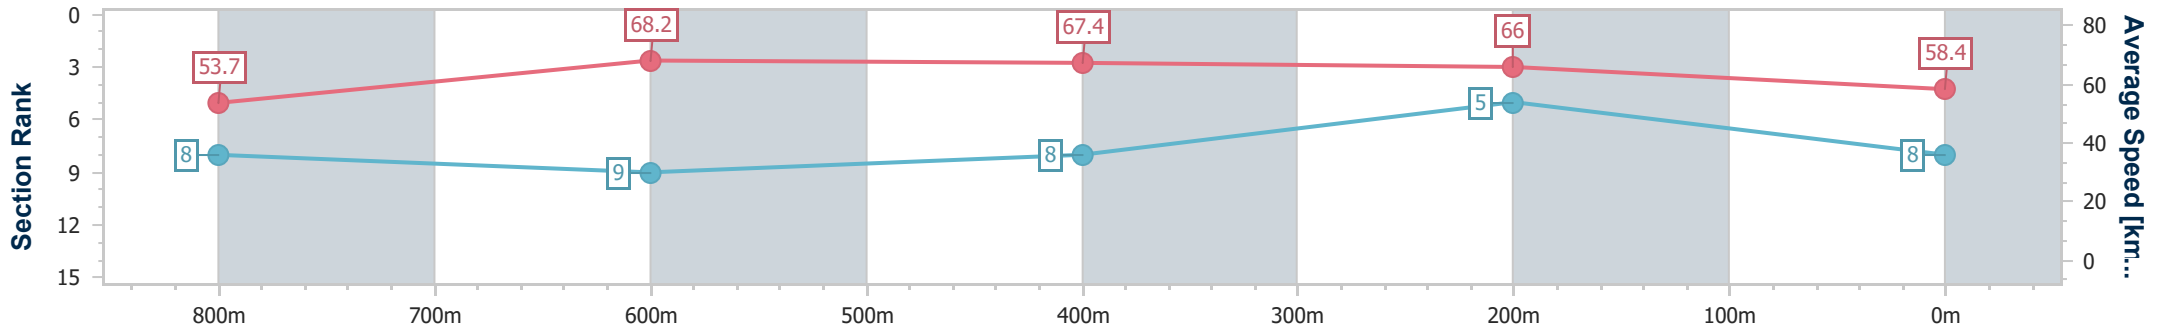

Horse/Jockey Name	Buying Time
Final Rank	8
Fastest Section Time (Section)	0:10.69 (800m)
Top Speed [km/h] (Section)	70.7 (Overall)
Race State	Finished

Eagle Farm QLD Professional
Race 5: BRC MEMBERSHIP PLUS Class 3 Handicap - 1000m
04 February 2023 - 15:12
Track Rating: Good 4, Weather: Fine, Rail Position: True Entire Course

BRISBANE RACING CLUB

Section	Overall	800m	600m	400m	200m
Section Times	0:58.18 [8] (0:13.50)	0:44.68 [8] (0:10.69)	0:33.99 [9] (0:10.73)	0:23.26 [8] (0:10.91)	0:12.35 [5] (0:12.35)
Average Speed [km/h]	53.7	68.2	67.4	66.0	58.4
Top Speed [km/h]	70.7	69.2	68.7	67.8	63.9
Avg. Dist. to Rail [m]	5.4	2.7	0.9	5.2	6.9
Avg. Stride Freq. [Hz]	2.3	2.4	2.4	2.5	2.4
Avg. Stride Length [m]	6.4	8.0	7.5	7.3	6.9

- [ ] Ranking at each section and finish
- -.-.- No data available at this section
- NA No data available