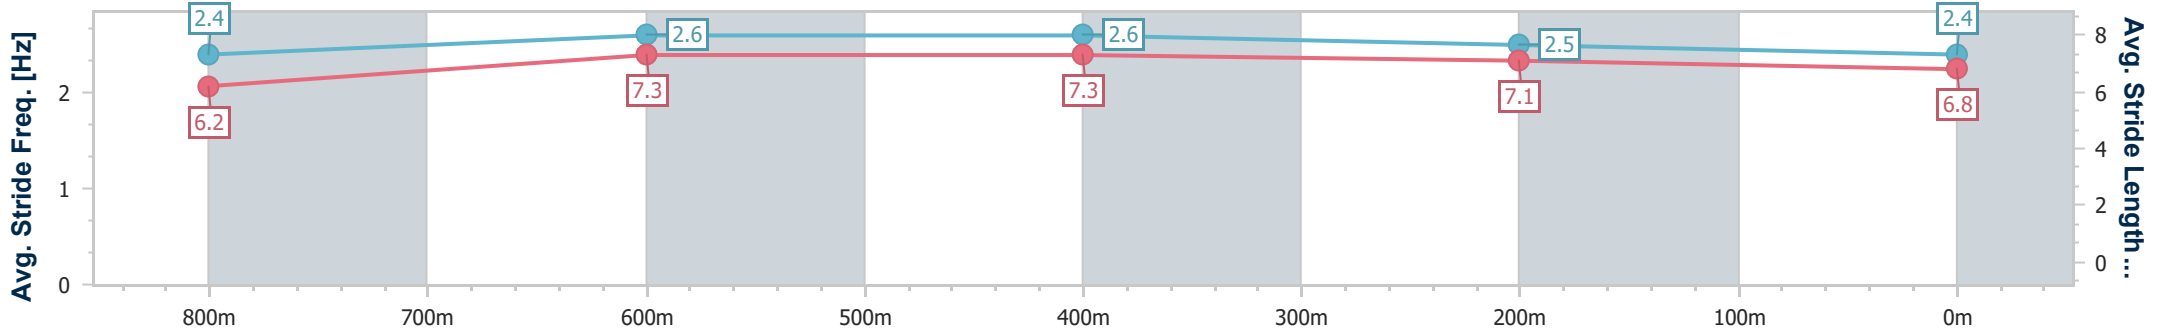

- [] Ranking at each section and finish
- .-.- No data available at this section
- NA No data available

Horse/Jockey Name	Celestial Sol
Final Rank	10
Fastest Section Time (Section)	0:10.41 (800m)
Top Speed [km/h] (Section)	70.3 (800m)
Race State	Finished

Eagle Farm QLD Professional

Race 5: BRC MEMBERSHIP PLUS Class 3 Handicap - 1000m

04 February 2023 - 15:12

Track Rating: Good 4, Weather: Fine, Rail Position: True Entire Course

BRISBANE RACING CLUB

Section	Overall	800m	600m	400m	200m
Section Times	0:58.46 [10] (0:13.43)	0:45.03 [6] (0:10.41)	0:34.62 [6] (0:10.95)	0:23.67 [6] (0:11.12)	0:12.55 [8] (0:12.55)
Average Speed [km/h]	53.7	69.3	67.1	64.7	57.4
Top Speed [km/h]	69.1	70.3	68.5	66.6	62.3
Avg. Dist. to Rail [m]	4.6	0.7	3.9	7.1	7.2
Avg. Stride Freq. [Hz]	2.4	2.6	2.6	2.5	2.4
Avg. Stride Length [m]	6.2	7.3	7.3	7.1	6.8

- [] Ranking at each section and finish
- .-.- No data available at this section
- NA No data available

Horse/Jockey Name	Phoenix River
Final Rank	11
Fastest Section Time (Section)	0:10.56 (800m)
Top Speed [km/h] (Section)	71.8 (800m)
Race State	Finished