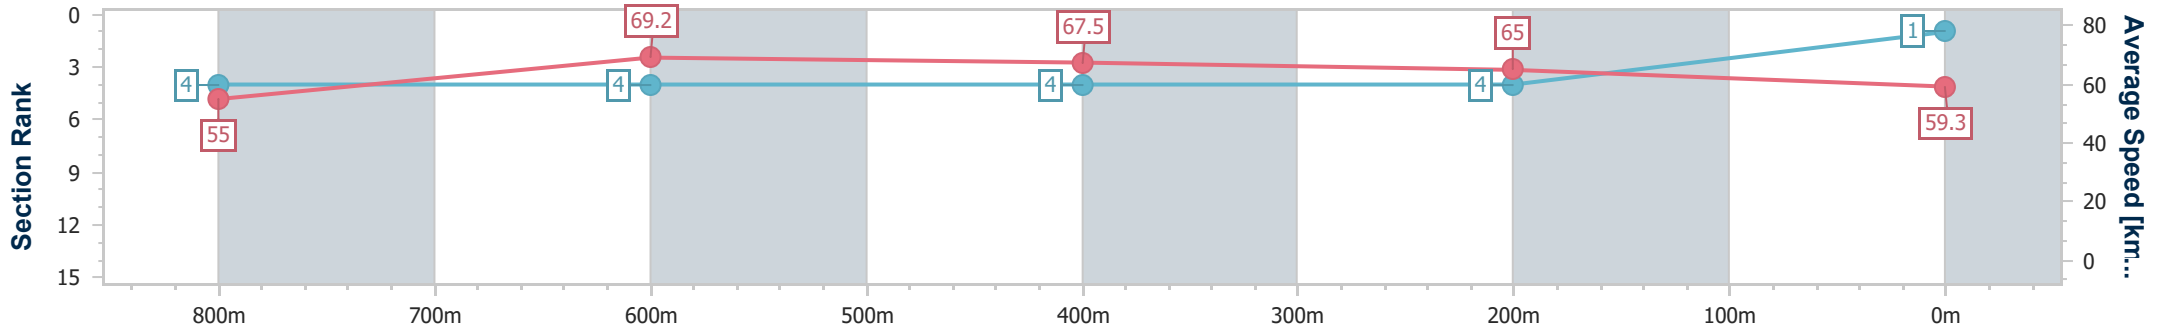

BRISBANE RACING CLUB

Section	Overall	800m	600m	400m	200m
Section Times	0:57.80 [1] (0:13.18)	0:44.62 [4] (0:10.56)	0:34.06 [4] (0:10.85)	0:23.21 [4] (0:11.08)	0:12.13 [4] (0:12.13)
Average Speed [km/h]	55.0	69.2	67.5	65.0	59.3
Top Speed [km/h]	70.2	70.6	68.9	66.7	63.4
Avg. Dist. to Rail [m]	5.4	3.1	3.2	5.5	5.9
Avg. Stride Freq. [Hz]	2.5	2.6	2.6	2.6	2.5
Avg. Stride Length [m]	6.1	7.1	7.1	7.0	6.6