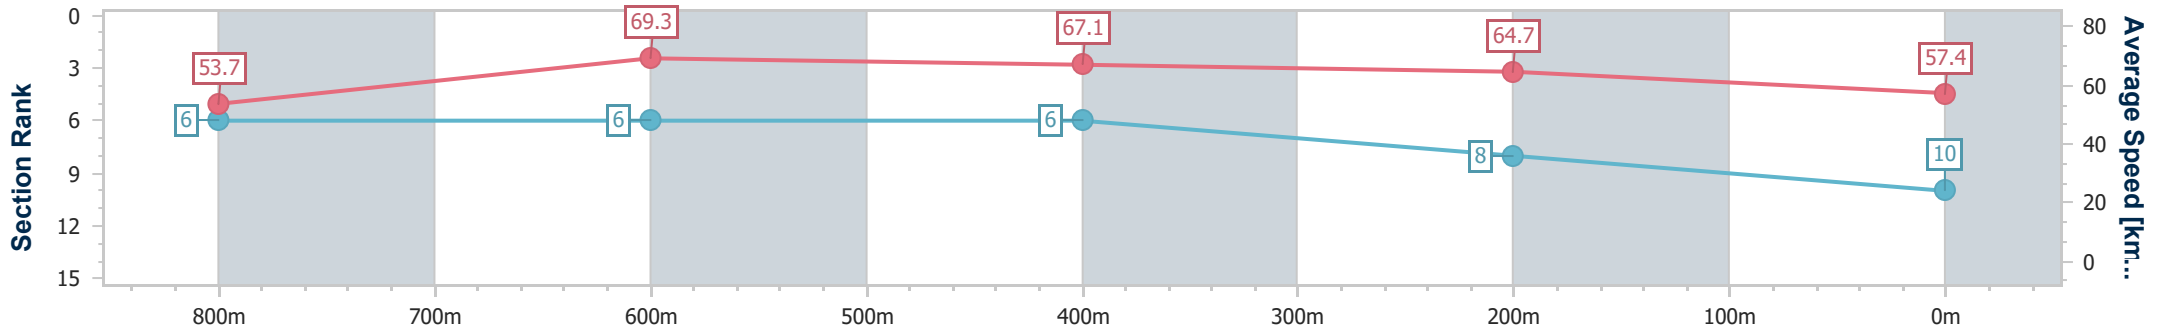

- [] Ranking at each section and finish
- .-.- No data available at this section
- NA No data available

Horse/Jockey Name	Celestial Sol
Final Rank	10
Fastest Section Time (Section)	0:10.41 (800m)
Top Speed [km/h] (Section)	70.3 (800m)
Race State	Finished

Eagle Farm QLD Professional

Race 5: BRC MEMBERSHIP PLUS Class 3 Handicap - 1000m

04 February 2023 - 15:12

Track Rating: Good 4, Weather: Fine, Rail Position: True Entire Course

BRISBANE RACING CLUB

Section	Overall	800m	600m	400m	200m
Section Times	0:58.46 [10] (0:13.43)	0:45.03 [6] (0:10.41)	0:34.62 [6] (0:10.95)	0:23.67 [6] (0:11.12)	0:12.55 [8] (0:12.55)
Average Speed [km/h]	53.7	69.3	67.1	64.7	57.4
Top Speed [km/h]	69.1	70.3	68.5	66.6	62.3
Avg. Dist. to Rail [m]	4.6	0.7	3.9	7.1	7.2
Avg. Stride Freq. [Hz]	2.4	2.6	2.6	2.5	2.4
Avg. Stride Length [m]	6.2	7.3	7.3	7.1	6.8

- [] Ranking at each section and finish
- .-.- No data available at this section
- NA No data available

Horse/Jockey Name	Phoenix River
Final Rank	11
Fastest Section Time (Section)	0:10.56 (800m)
Top Speed [km/h] (Section)	71.8 (800m)
Race State	Finished