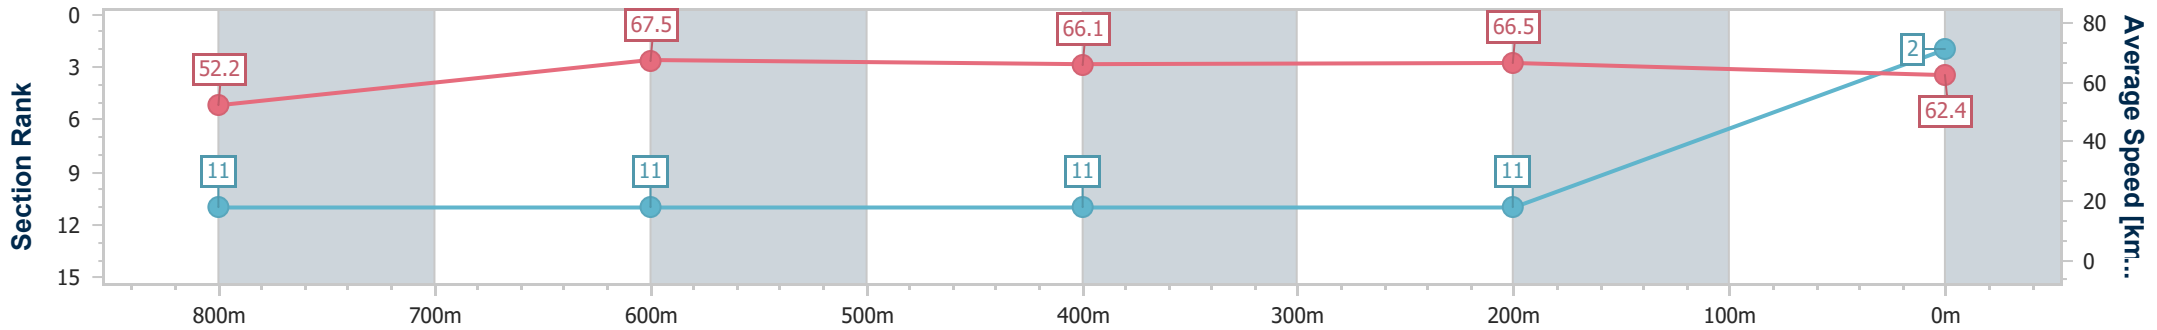

Horse/Jockey Name	Zavaboom
Final Rank	2
Fastest Section Time (Section)	0:10.71 (800m)
Top Speed [km/h] (Section)	69.8 (800m)
Race State	Finished

Eagle Farm QLD Professional
Race 5: BRC MEMBERSHIP PLUS Class 3 Handicap - 1000m
04 February 2023 - 15:12
Track Rating: Good 4, Weather: Fine, Rail Position: True Entire Course

BRISBANE RACING CLUB

Section	Overall	800m	600m	400m	200m
Section Times	0:57.86 [2] (0:13.83)	0:44.03 [11] (0:10.71)	0:33.32 [11] (0:10.95)	0:22.37 [11] (0:10.84)	0:11.53 [11] (0:11.53)
Average Speed [km/h]	52.2	67.5	66.1	66.5	62.4
Top Speed [km/h]	69.1	69.8	68.1	68.2	64.4
Avg. Dist. to Rail [m]	2.1	0.7	1.4	7.8	10.4
Avg. Stride Freq. [Hz]	2.5	2.6	2.5	2.6	2.5
Avg. Stride Length [m]	5.7	7.1	7.3	7.1	6.8

- [ ] Ranking at each section and finish
- -.-.- No data available at this section
- NA No data available