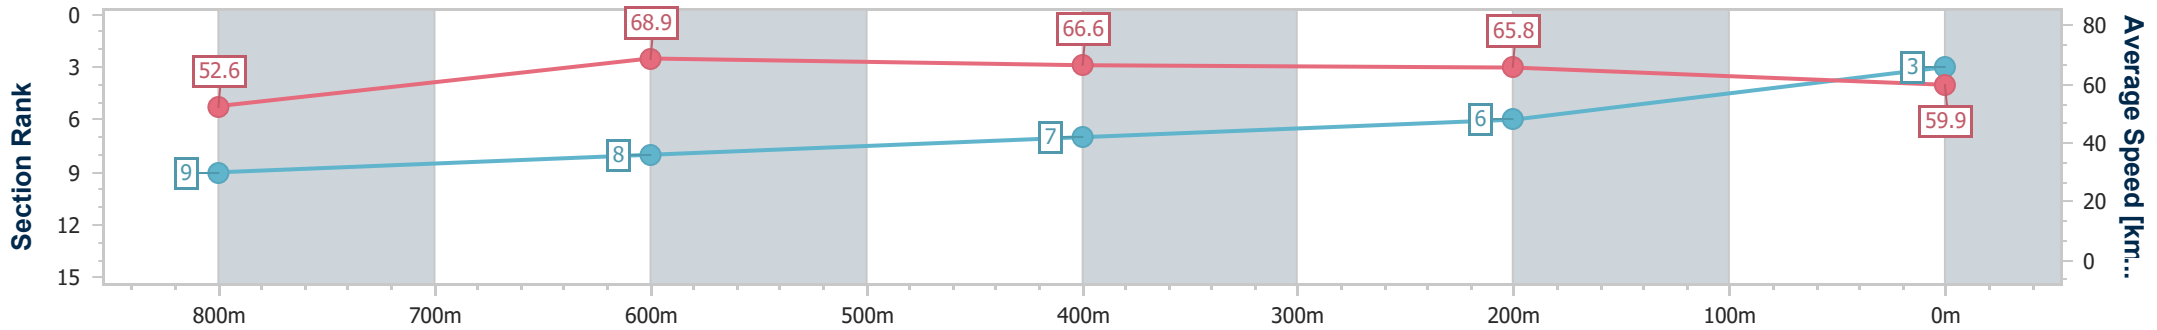

Eagle Farm QLD Professional

Race 5: BRC MEMBERSHIP PLUS Class 3 Handicap - 1000m

04 February 2023 - 15:12

Track Rating: Good 4, Weather: Fine, Rail Position: True Entire Course

BRISBANE RACING CLUB

Section	Overall	800m	600m	400m	200m
Section Times	0:57.88 [3] (0:13.73)	0:44.15 [9] (0:10.42)	0:33.73 [8] (0:10.76)	0:22.97 [7] (0:10.96)	0:12.01 [6] (0:12.01)
Average Speed [km/h]	52.6	68.9	66.6	65.8	59.9
Top Speed [km/h]	69.4	70.3	67.4	66.6	64.8
Avg. Dist. to Rail [m]	2.6	0.3	0.7	2.1	3.8
Avg. Stride Freq. [Hz]	2.3	2.6	2.5	2.5	2.4
Avg. Stride Length [m]	6.3	7.5	7.5	7.2	6.8