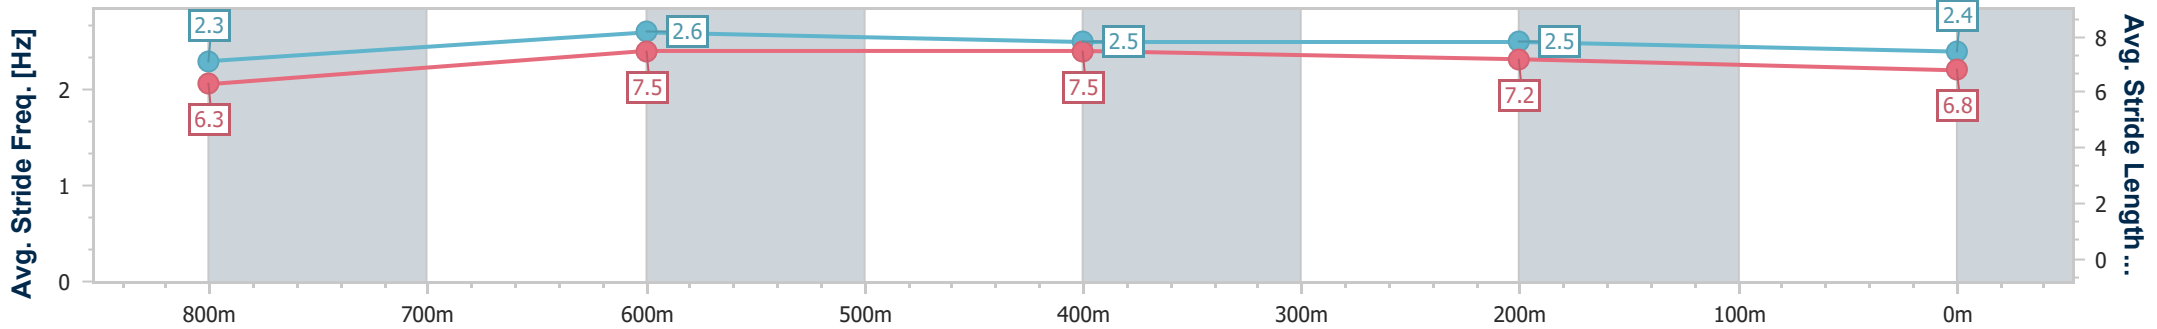

Eagle Farm QLD Professional

Race 5: BRC MEMBERSHIP PLUS Class 3 Handicap - 1000m

04 February 2023 - 15:12

Track Rating: Good 4, Weather: Fine, Rail Position: True Entire Course

BRISBANE RACING CLUB

Section	Overall	800m	600m	400m	200m
Section Times	0:57.88 [3] (0:13.73)	0:44.15 [9] (0:10.42)	0:33.73 [8] (0:10.76)	0:22.97 [7] (0:10.96)	0:12.01 [6] (0:12.01)
Average Speed [km/h]	52.6	68.9	66.6	65.8	59.9
Top Speed [km/h]	69.4	70.3	67.4	66.6	64.8
Avg. Dist. to Rail [m]	2.6	0.3	0.7	2.1	3.8
Avg. Stride Freq. [Hz]	2.3	2.6	2.5	2.5	2.4
Avg. Stride Length [m]	6.3	7.5	7.5	7.2	6.8

- [] Ranking at each section and finish
- .-.- No data available at this section
- NA No data available

Horse/Jockey Name	Situation Room
Final Rank	4
Fastest Section Time (Section)	0:10.51 (800m)
Top Speed [km/h] (Section)	70.8 (Overall)
Race State	Finished