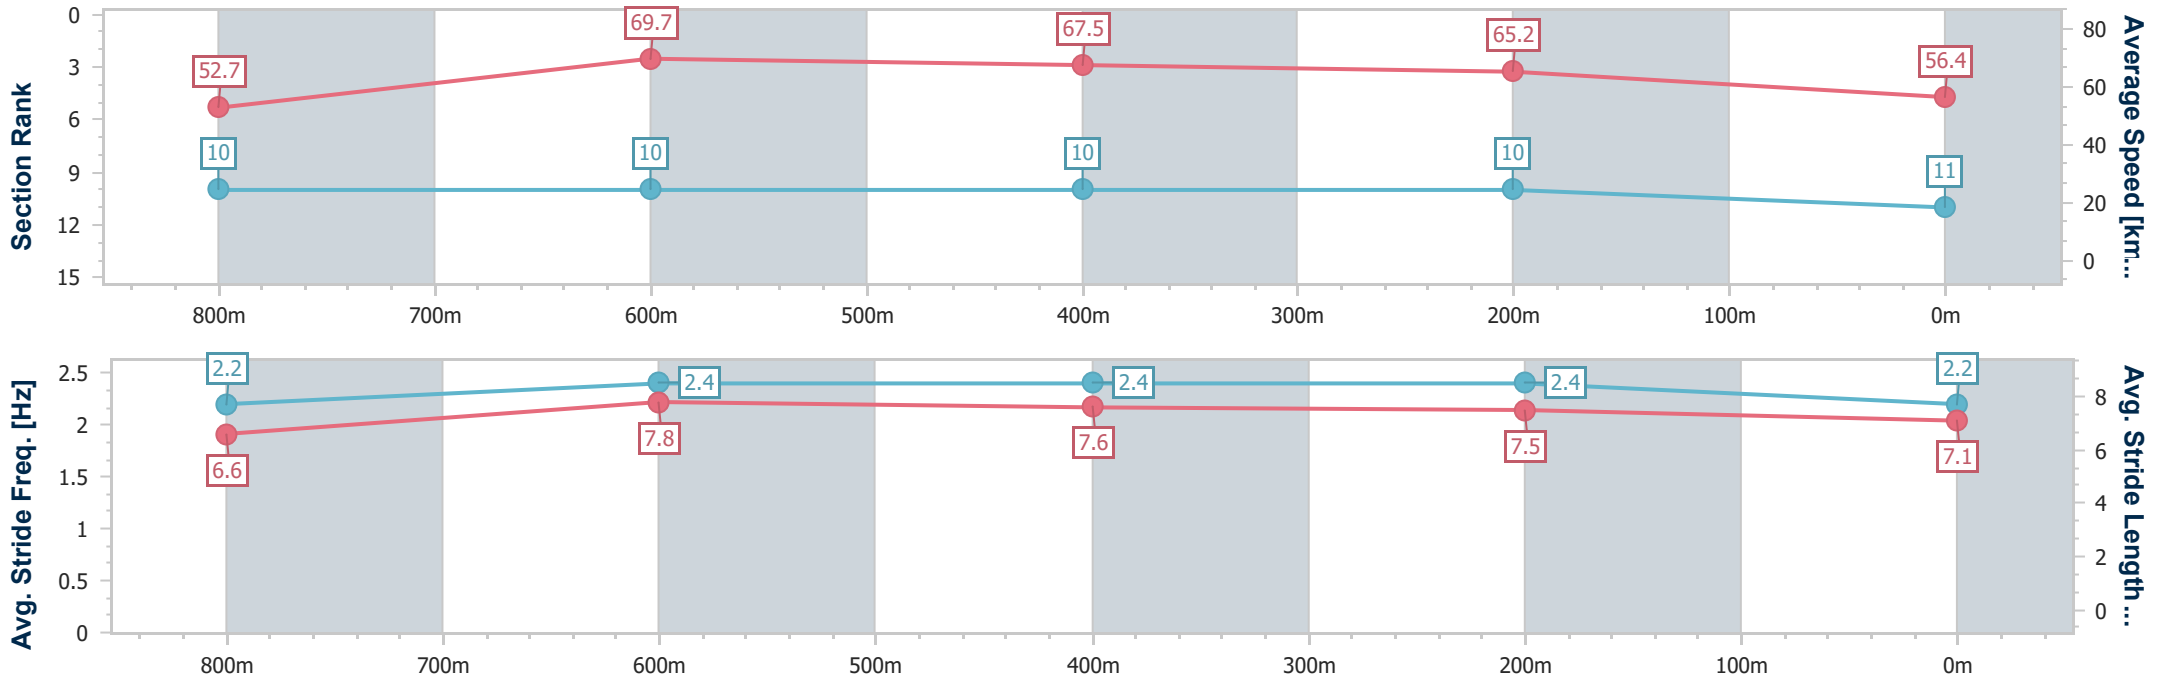

Eagle Farm QLD Professional

Race 5: BRC MEMBERSHIP PLUS Class 3 Handicap - 1000m

04 February 2023 - 15:12

Track Rating: Good 4, Weather: Fine, Rail Position: True Entire Course

BRISBANE RACING CLUB

Section	Overall	800m	600m	400m	200m
Section Times	0:58.46 [10] (0:13.43)	0:45.03 [6] (0:10.41)	0:34.62 [6] (0:10.95)	0:23.67 [6] (0:11.12)	0:12.55 [8] (0:12.55)
Average Speed [km/h]	53.7	69.3	67.1	64.7	57.4
Top Speed [km/h]	69.1	70.3	68.5	66.6	62.3
Avg. Dist. to Rail [m]	4.6	0.7	3.9	7.1	7.2
Avg. Stride Freq. [Hz]	2.4	2.6	2.6	2.5	2.4
Avg. Stride Length [m]	6.2	7.3	7.3	7.1	6.8

- [] Ranking at each section and finish
- .-.- No data available at this section
- NA No data available

Horse/Jockey Name	Phoenix River
Final Rank	11
Fastest Section Time (Section)	0:10.56 (800m)
Top Speed [km/h] (Section)	71.8 (800m)
Race State	Finished

Eagle Farm QLD Professional
 Race 5: BRC MEMBERSHIP PLUS Class 3 Handicap - 1000m
 04 February 2023 - 15:12
 Track Rating: Good 4, Weather: Fine, Rail Position: True Entire Course

BRISBANE RACING CLUB

Section	Overall	800m	600m	400m	200m
Section Times	0:59.06 [11] (0:13.81)	0:45.25 [10] (0:10.56)	0:34.69 [10] (0:10.87)	0:23.82 [10] (0:11.06)	0:12.76 [10] (0:12.76)
Average Speed [km/h]	52.7	69.7	67.5	65.2	56.4
Top Speed [km/h]	70.0	71.8	69.6	68.0	61.3
Avg. Dist. to Rail [m]	9.1	4.5	3.9	11.1	11.3
Avg. Stride Freq. [Hz]	2.2	2.4	2.4	2.4	2.2
Avg. Stride Length [m]	6.6	7.8	7.6	7.5	7.1

- [] Ranking at each section and finish
- .-.- No data available at this section
- NA No data available