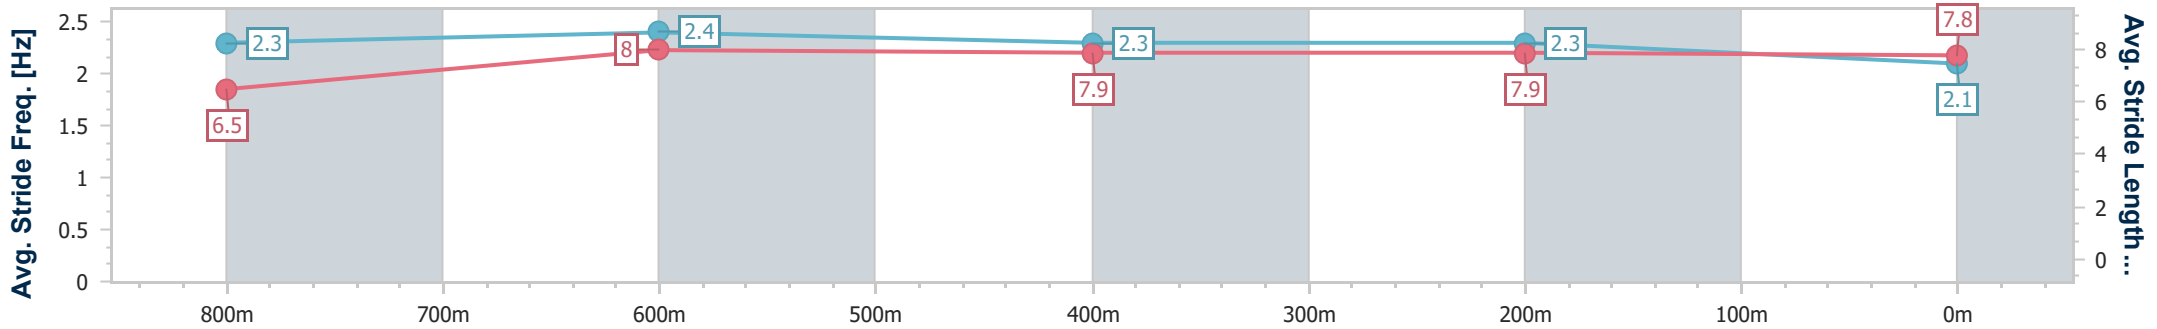

Horse/Jockey Name	Thatfeelsbetter
Final Rank	5
Fastest Section Time (Section)	0:10.50 (800m)
Top Speed [km/h] (Section)	70.3 (800m)
Race State	Finished

Eagle Farm QLD Professional
Race 5: BRC MEMBERSHIP PLUS Class 3 Handicap - 1000m
04 February 2023 - 15:12
Track Rating: Good 4, Weather: Fine, Rail Position: True Entire Course

BRISBANE RACING CLUB

Section	Overall	800m	600m	400m	200m
Section Times	0:58.11 [5] (0:13.32)	0:44.79 [5] (0:10.50)	0:34.29 [5] (0:11.10)	0:23.19 [9] (0:11.03)	0:12.16 [9] (0:12.16)
Average Speed [km/h]	54.0	68.5	65.9	65.3	59.2
Top Speed [km/h]	70.1	70.3	66.8	67.2	62.5
Avg. Dist. to Rail [m]	0.9	0.9	3.3	6.4	5.9
Avg. Stride Freq. [Hz]	2.3	2.4	2.3	2.3	2.1
Avg. Stride Length [m]	6.5	8.0	7.9	7.9	7.8

- [ ] Ranking at each section and finish
- -.-.- No data available at this section
- NA No data available