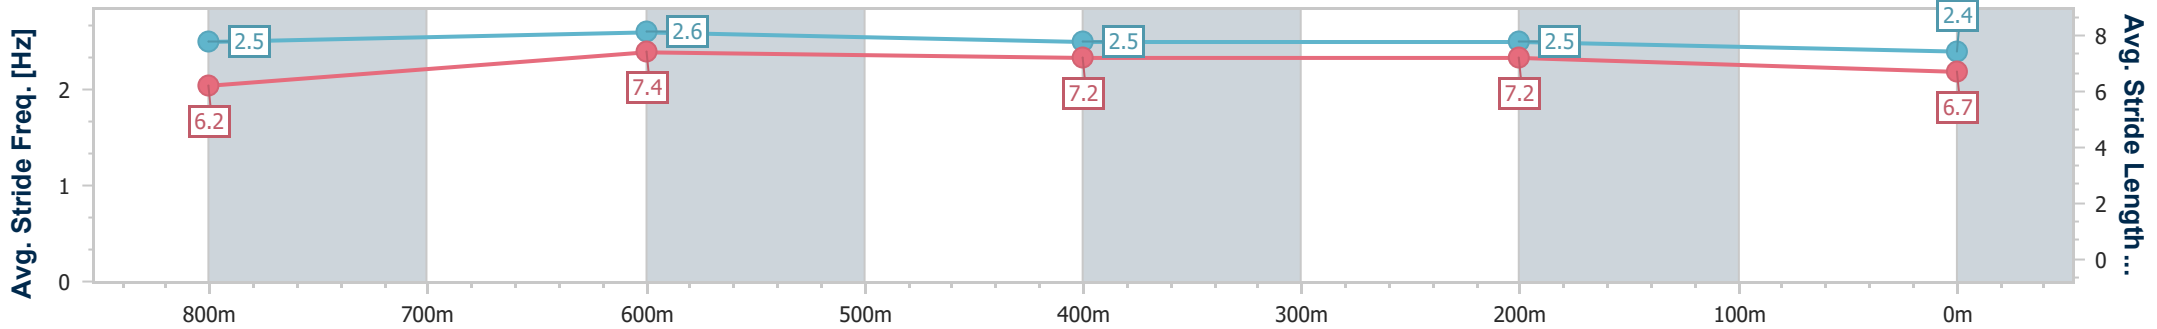

Horse/Jockey Name	Campai
Final Rank	7
Fastest Section Time (Section)	0:10.33 (800m)
Top Speed [km/h] (Section)	73.1 (Overall)
Race State	Finished

Eagle Farm QLD Professional
Race 5: BRC MEMBERSHIP PLUS Class 3 Handicap - 1000m
04 February 2023 - 15:12
Track Rating: Good 4, Weather: Fine, Rail Position: True Entire Course

BRISBANE RACING CLUB

Section	Overall	800m	600m	400m	200m
Section Times	0:58.14 [7] (0:13.02)	0:45.12 [3] (0:10.33)	0:34.79 [1] (0:10.89)	0:23.90 [1] (0:11.25)	0:12.65 [2] (0:12.65)
Average Speed [km/h]	55.4	70.1	66.0	64.1	56.9
Top Speed [km/h]	73.1	72.8	67.8	65.9	61.1
Avg. Dist. to Rail [m]	3.0	1.3	0.4	1.2	0.2
Avg. Stride Freq. [Hz]	2.5	2.6	2.5	2.5	2.4
Avg. Stride Length [m]	6.2	7.4	7.2	7.2	6.7

- [ ] Ranking at each section and finish
- -.-.- No data available at this section
- NA No data available