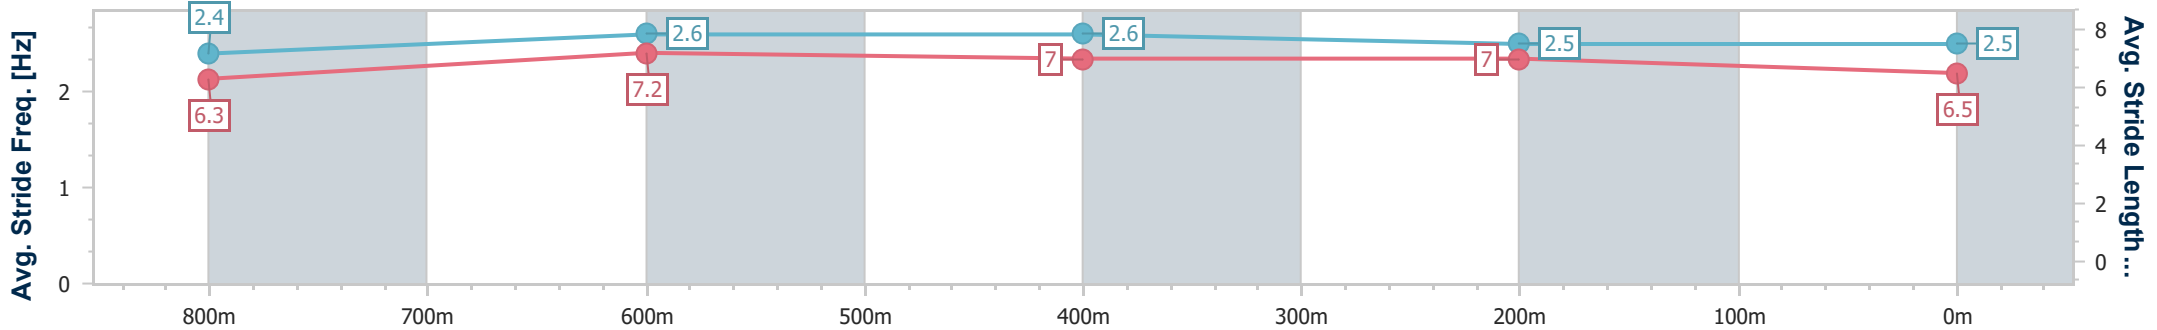

Horse/Jockey Name	Situation Room
Final Rank	4
Fastest Section Time (Section)	0:10.51 (800m)
Top Speed [km/h] (Section)	70.8 (Overall)
Race State	Finished

Eagle Farm QLD Professional
Race 5: BRC MEMBERSHIP PLUS Class 3 Handicap - 1000m
04 February 2023 - 15:12
Track Rating: Good 4, Weather: Fine, Rail Position: True Entire Course

BRISBANE RACING CLUB

Section	Overall	800m	600m	400m	200m
Section Times	0:58.09 [4] (0:12.94)	0:45.15 [1] (0:10.51)	0:34.64 [3] (0:10.91)	0:23.73 [3] (0:11.19)	0:12.54 [3] (0:12.54)
Average Speed [km/h]	55.3	68.2	66.2	64.4	57.4
Top Speed [km/h]	70.8	70.6	67.3	65.9	62.2
Avg. Dist. to Rail [m]	2.7	1.3	0.7	2.9	2.7
Avg. Stride Freq. [Hz]	2.4	2.6	2.6	2.5	2.5
Avg. Stride Length [m]	6.3	7.2	7.0	7.0	6.5

- [ ] Ranking at each section and finish
- -.-.- No data available at this section
- NA No data available