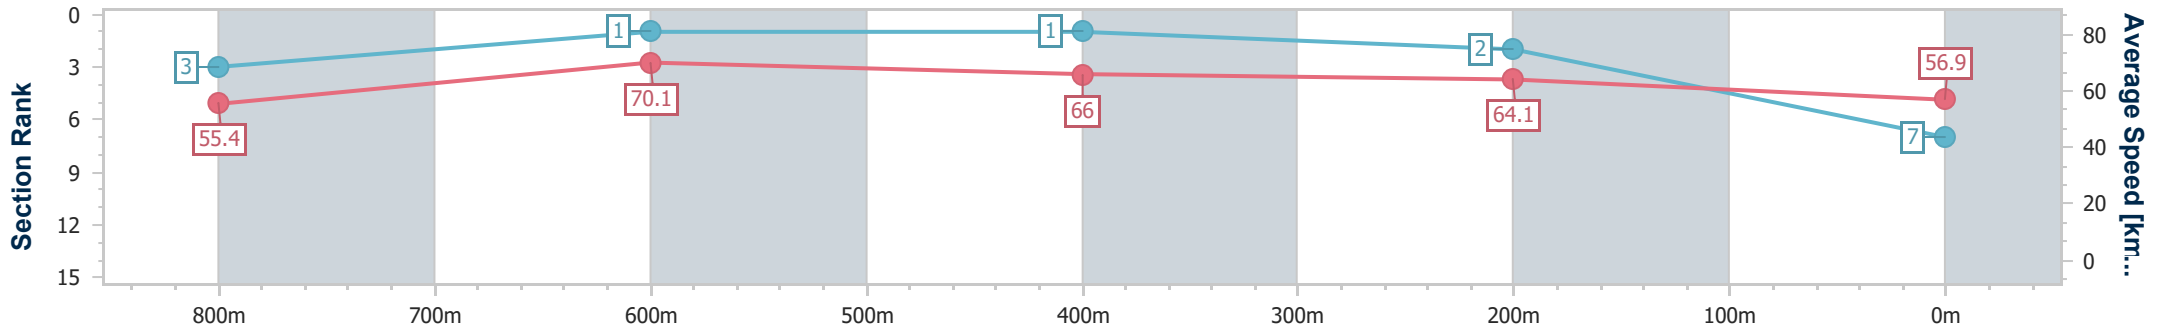

Horse/Jockey Name	Campai
Final Rank	7
Fastest Section Time (Section)	0:10.33 (800m)
Top Speed [km/h] (Section)	73.1 (Overall)
Race State	Finished

Eagle Farm QLD Professional
Race 5: BRC MEMBERSHIP PLUS Class 3 Handicap - 1000m
04 February 2023 - 15:12
Track Rating: Good 4, Weather: Fine, Rail Position: True Entire Course

BRISBANE RACING CLUB

Section	Overall	800m	600m	400m	200m
Section Times	0:58.14 [7] (0:13.02)	0:45.12 [3] (0:10.33)	0:34.79 [1] (0:10.89)	0:23.90 [1] (0:11.25)	0:12.65 [2] (0:12.65)
Average Speed [km/h]	55.4	70.1	66.0	64.1	56.9
Top Speed [km/h]	73.1	72.8	67.8	65.9	61.1
Avg. Dist. to Rail [m]	3.0	1.3	0.4	1.2	0.2
Avg. Stride Freq. [Hz]	2.5	2.6	2.5	2.5	2.4
Avg. Stride Length [m]	6.2	7.4	7.2	7.2	6.7

- [ ] Ranking at each section and finish
- -.-.- No data available at this section
- NA No data available