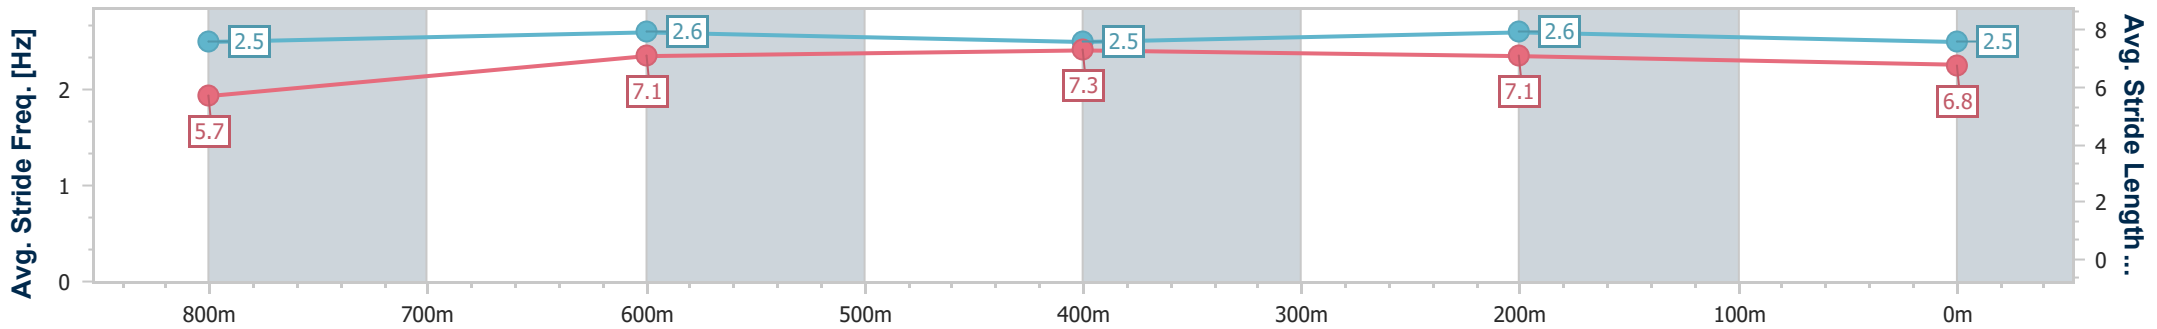

Horse/Jockey Name	Zavaboom
Final Rank	2
Fastest Section Time (Section)	0:10.71 (800m)
Top Speed [km/h] (Section)	69.8 (800m)
Race State	Finished

Eagle Farm QLD Professional
Race 5: BRC MEMBERSHIP PLUS Class 3 Handicap - 1000m
04 February 2023 - 15:12
Track Rating: Good 4, Weather: Fine, Rail Position: True Entire Course

BRISBANE RACING CLUB

Section	Overall	800m	600m	400m	200m
Section Times	0:57.86 [2] (0:13.83)	0:44.03 [11] (0:10.71)	0:33.32 [11] (0:10.95)	0:22.37 [11] (0:10.84)	0:11.53 [11] (0:11.53)
Average Speed [km/h]	52.2	67.5	66.1	66.5	62.4
Top Speed [km/h]	69.1	69.8	68.1	68.2	64.4
Avg. Dist. to Rail [m]	2.1	0.7	1.4	7.8	10.4
Avg. Stride Freq. [Hz]	2.5	2.6	2.5	2.6	2.5
Avg. Stride Length [m]	5.7	7.1	7.3	7.1	6.8

- [ ] Ranking at each section and finish
- -.-.- No data available at this section
- NA No data available