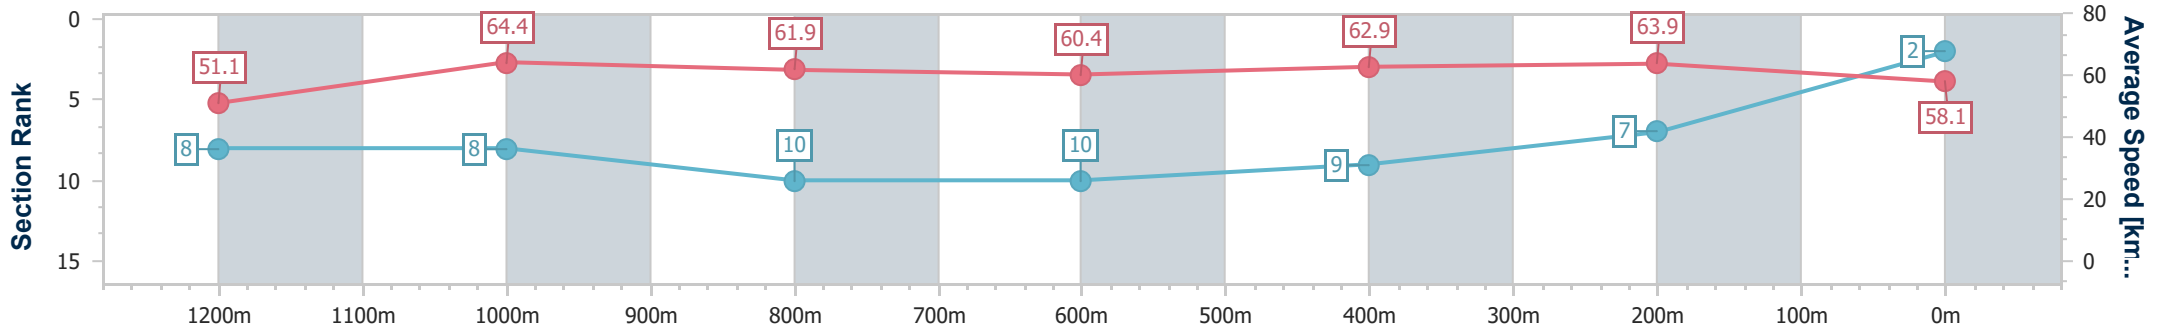

Horse/Jockey Name	Alfa Lily
Final Rank	2
Fastest Section Time (Section)	0:11.21 (1200m)
Top Speed [km/h] (Section)	66.0 (1200m)
Race State	Finished

Eagle Farm QLD Professional
Race 6: MARGARET GREENUP QTIS Three-Year-Old
BENCHMARK 72 Handicap - 1400m
04 February 2023 - 15:52
Track Rating: Good 4, Weather: Fine, Rail Position: True Entire
Course

BRISBANE
RACING CLUB

Section	Overall	1200m	1000m	800m	600m	400m	200m
Section Times	1:24.10 [2] (0:14.13)	1:09.97 [8] (0:11.21)	0:58.76 [8] (0:12.00)	0:46.76 [10] (0:11.79)	0:34.97 [10] (0:11.30)	0:23.67 [9] (0:11.28)	0:12.39 [7] (0:12.39)
Average Speed [km/h]	51.1	64.4	61.9	60.4	62.9	63.9	58.1
Top Speed [km/h]	65.6	66.0	64.0	61.9	64.5	65.2	61.8
Avg. Dist. to Rail [m]	2.4	7.9	5.4	2.1	2.5	6.1	8.2
Avg. Stride Freq. [Hz]	2.3	2.3	2.3	2.2	2.2	2.4	2.3
Avg. Stride Length [m]	6.8	7.6	7.4	7.3	7.7	7.3	7.1

- [ ] Ranking at each section and finish
- -.-.- No data available at this section
- NA No data available