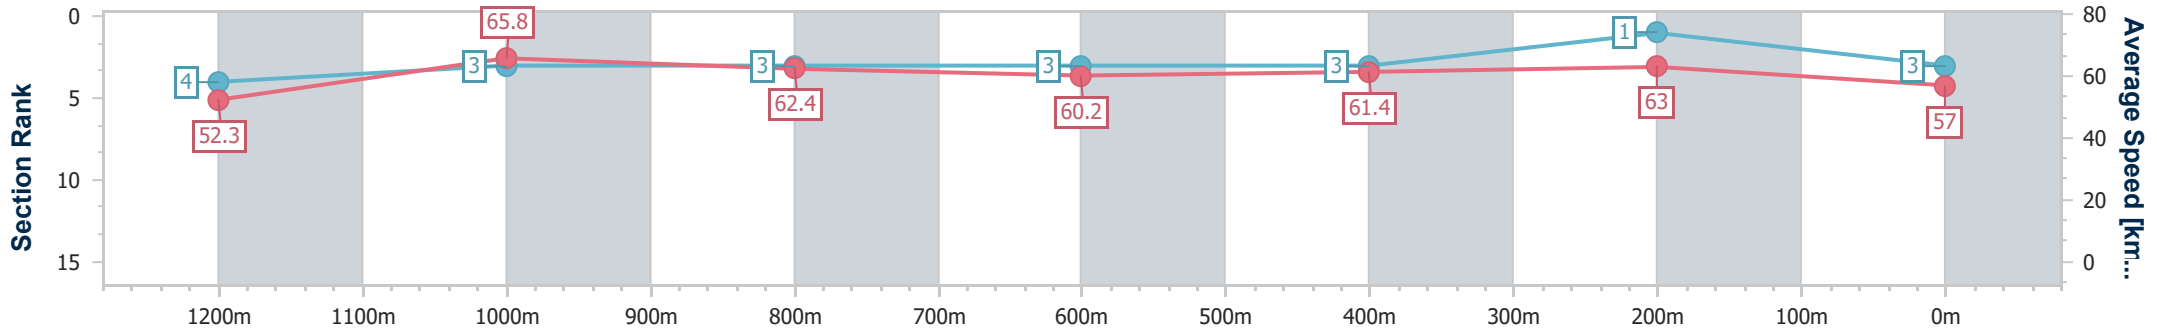

Horse/Jockey Name	Spanish Angels
Final Rank	3
Fastest Section Time (Section)	0:10.95 (1200m)
Top Speed [km/h] (Section)	66.7 (Overall)
Race State	Finished

Eagle Farm QLD Professional
Race 6: MARGARET GREENUP QTIS Three-Year-Old
BENCHMARK 72 Handicap - 1400m
04 February 2023 - 15:52
Track Rating: Good 4, Weather: Fine, Rail Position: True Entire
Course

BRISBANE
RACING CLUB

Section	Overall	1200m	1000m	800m	600m	400m	200m
Section Times	1:24.11 [3] (0:13.79)	1:10.32 [4] (0:10.95)	0:59.37 [3] (0:11.61)	0:47.76 [3] (0:12.01)	0:35.75 [3] (0:11.71)	0:24.04 [3] (0:11.42)	0:12.62 [1] (0:12.62)
Average Speed [km/h]	52.3	65.8	62.4	60.2	61.4	63.0	57.0
Top Speed [km/h]	66.7	66.2	64.8	60.9	62.6	64.4	60.5
Avg. Dist. to Rail [m]	1.1	2.4	1.3	0.6	0.4	0.6	0.4
Avg. Stride Freq. [Hz]	2.3	2.3	2.3	2.3	2.3	2.3	2.3
Avg. Stride Length [m]	7.1	7.8	7.6	7.4	7.4	7.4	7.0

- [ ] Ranking at each section and finish
- -.-.- No data available at this section
- NA No data available