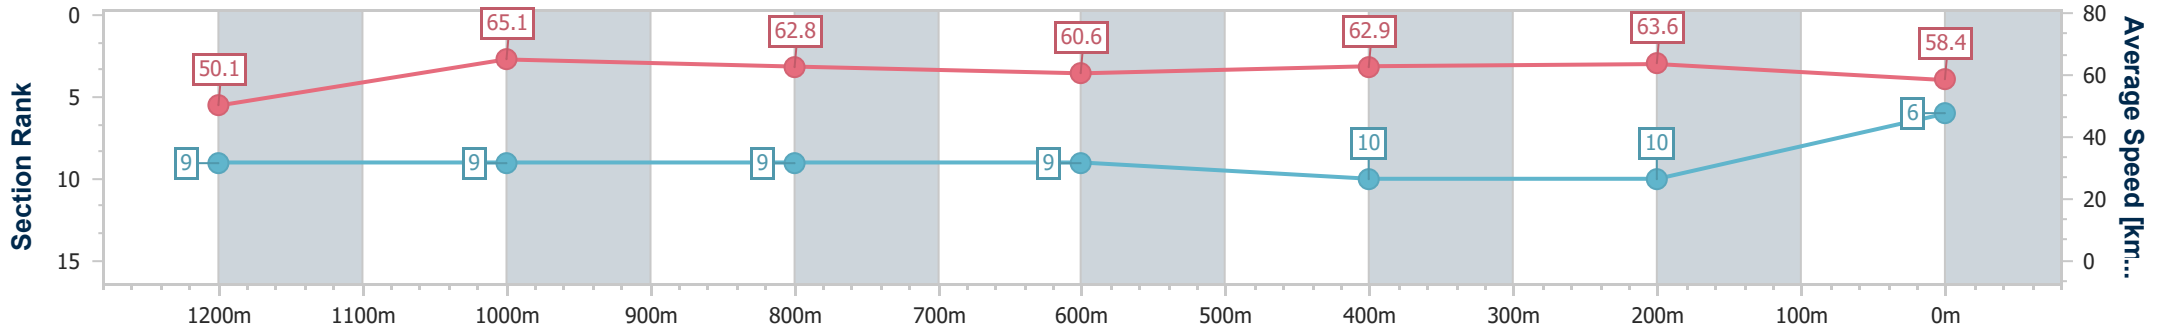

Horse/Jockey Name	Tsarina Sophia
Final Rank	6
Fastest Section Time (Section)	0:11.05 (1200m)
Top Speed [km/h] (Section)	66.5 (1200m)
Race State	Finished

Eagle Farm QLD Professional
Race 6: MARGARET GREENUP QTIS Three-Year-Old
BENCHMARK 72 Handicap - 1400m
04 February 2023 - 15:52
Track Rating: Good 4, Weather: Fine, Rail Position: True Entire
Course

BRISBANE
RACING CLUB

Section	Overall	1200m	1000m	800m	600m	400m	200m
Section Times	1:24.38 [6] (0:14.40)	1:09.98 [9] (0:11.05)	0:58.93 [9] (0:11.62)	0:47.31 [9] (0:12.05)	0:35.26 [9] (0:11.58)	0:23.68 [10] (0:11.35)	0:12.33 [10] (0:12.33)
Average Speed [km/h]	50.1	65.1	62.8	60.6	62.9	63.6	58.4
Top Speed [km/h]	64.4	66.5	63.8	61.3	65.0	66.2	62.5
Avg. Dist. to Rail [m]	2.8	1.9	2.5	3.1	2.7	8.2	9.0
Avg. Stride Freq. [Hz]	2.3	2.4	2.3	2.3	2.3	2.4	2.4
Avg. Stride Length [m]	6.7	7.4	7.4	7.3	7.5	7.2	6.9

- [ ] Ranking at each section and finish
- -.-.- No data available at this section
- NA No data available