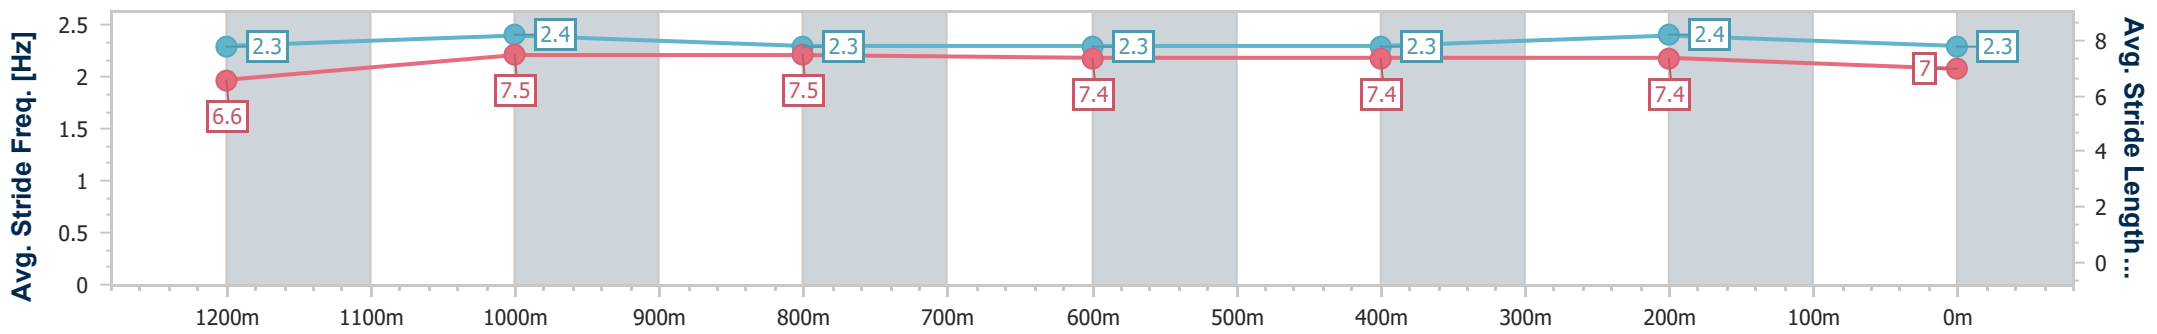

Horse/Jockey Name	Red Star Rubi
Final Rank	5
Fastest Section Time (Section)	0:11.07 (1200m)
Top Speed [km/h] (Section)	67.0 (1200m)
Race State	Finished

Eagle Farm QLD Professional
Race 6: MARGARET GREENUP QTIS Three-Year-Old
BENCHMARK 72 Handicap - 1400m
04 February 2023 - 15:52
Track Rating: Good 4, Weather: Fine, Rail Position: True Entire
Course

BRISBANE
RACING CLUB

Section	Overall	1200m	1000m	800m	600m	400m	200m
Section Times	1:24.29 [5] (0:14.48)	1:09.81 [10] (0:11.07)	0:58.74 [10] (0:11.44)	0:47.30 [8] (0:11.95)	0:35.35 [8] (0:11.59)	0:23.76 [7] (0:11.37)	0:12.39 [8] (0:12.39)
Average Speed [km/h]	49.8	65.2	63.1	60.2	62.1	63.4	58.1
Top Speed [km/h]	65.4	67.0	64.3	61.2	64.0	64.7	61.2
Avg. Dist. to Rail [m]	2.9	1.9	0.8	0.2	0.5	1.7	2.4
Avg. Stride Freq. [Hz]	2.3	2.4	2.3	2.3	2.3	2.4	2.3
Avg. Stride Length [m]	6.6	7.5	7.5	7.4	7.4	7.4	7.0

- [ ] Ranking at each section and finish
- -.-.- No data available at this section
- NA No data available