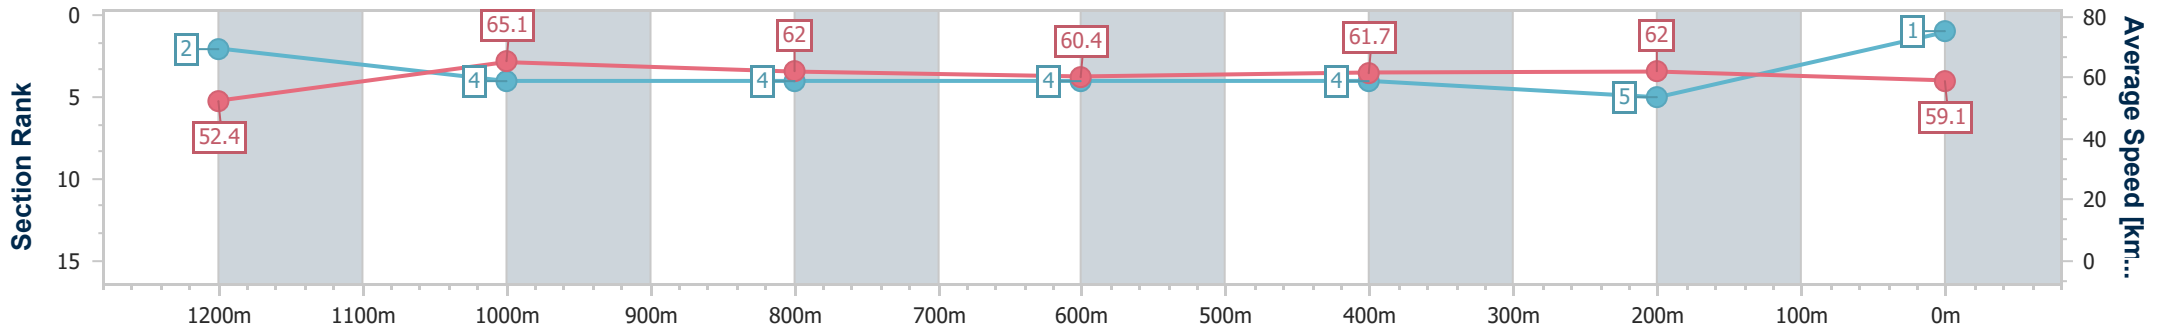

BRISBANE
 RACING CLUB

Section	Overall	1200m	1000m	800m	600m	400m	200m						
Section Times	1:24.08 [1] (0:13.76)	1:10.32 [2] (0:11.06)	0:59.26 [4] (0:11.72)	0:47.54 [4] (0:12.05)	0:35.49 [4] (0:11.68)	0:23.81 [4] (0:11.62)	0:12.19 [5] (0:12.19)						
Average Speed [km/h]	52.4	65.1	62.0	60.4	61.7	62.0	59.1						
Top Speed [km/h]	67.7	66.5	64.0	61.1	62.6	62.9	61.4						
Avg. Dist. to Rail [m]	0.7	2.1	2.0	2.0	0.8	5.4	6.4						
Avg. Stride Freq. [Hz]	2.3	2.3	2.2	2.2	2.3	2.3	2.2						
Avg. Stride Length [m]	7.1	7.7	7.7	7.6	7.5	7.5	7.3						