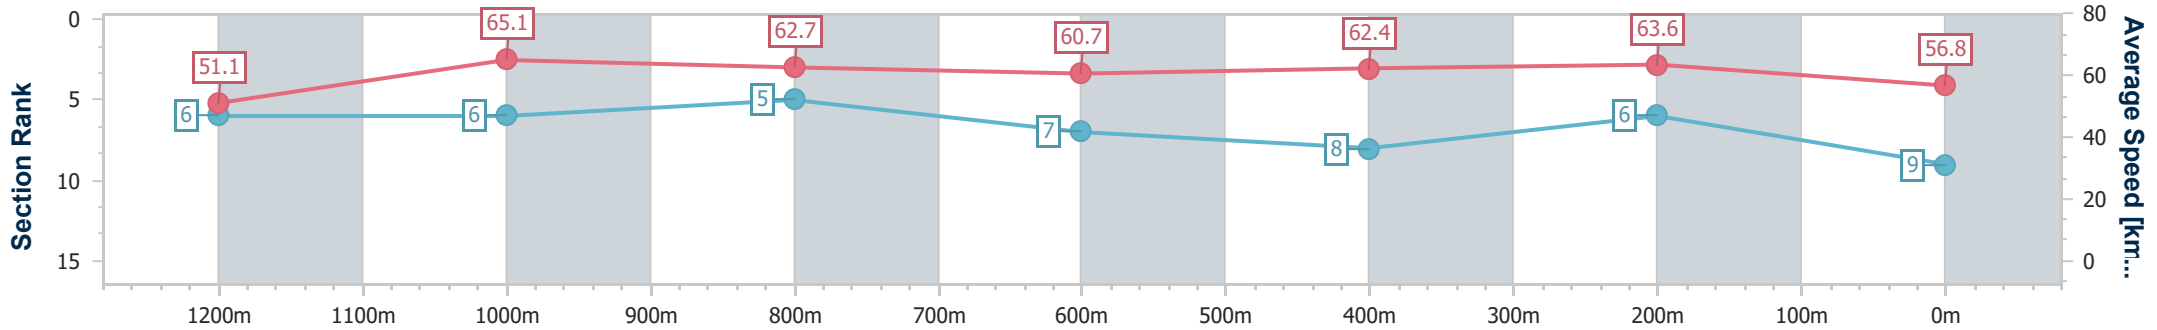

Horse/Jockey Name	Hang Five
Final Rank	9
Fastest Section Time (Section)	0:11.08 (1200m)
Top Speed [km/h] (Section)	66.4 (1200m)
Race State	Finished

Eagle Farm QLD Professional
Race 6: MARGARET GREENUP QTIS Three-Year-Old
BENCHMARK 72 Handicap - 1400m
04 February 2023 - 15:52
Track Rating: Good 4, Weather: Fine, Rail Position: True Entire
Course

BRISBANE
RACING CLUB

Section	Overall	1200m	1000m	800m	600m	400m	200m
Section Times	1:24.63 [9] (0:14.13)	1:10.50 [6] (0:11.08)	0:59.42 [6] (0:11.67)	0:47.75 [5] (0:12.04)	0:35.71 [7] (0:11.71)	0:24.00 [8] (0:11.32)	0:12.68 [6] (0:12.68)
Average Speed [km/h]	51.1	65.1	62.7	60.7	62.4	63.6	56.8
Top Speed [km/h]	65.4	66.4	63.7	61.7	65.2	65.3	61.3
Avg. Dist. to Rail [m]	2.7	3.4	3.0	3.1	3.2	8.0	7.8
Avg. Stride Freq. [Hz]	2.3	2.4	2.3	2.3	2.3	2.4	2.3
Avg. Stride Length [m]	6.8	7.7	7.6	7.4	7.5	7.4	7.0

- [ ] Ranking at each section and finish
- -.-.- No data available at this section
- NA No data available