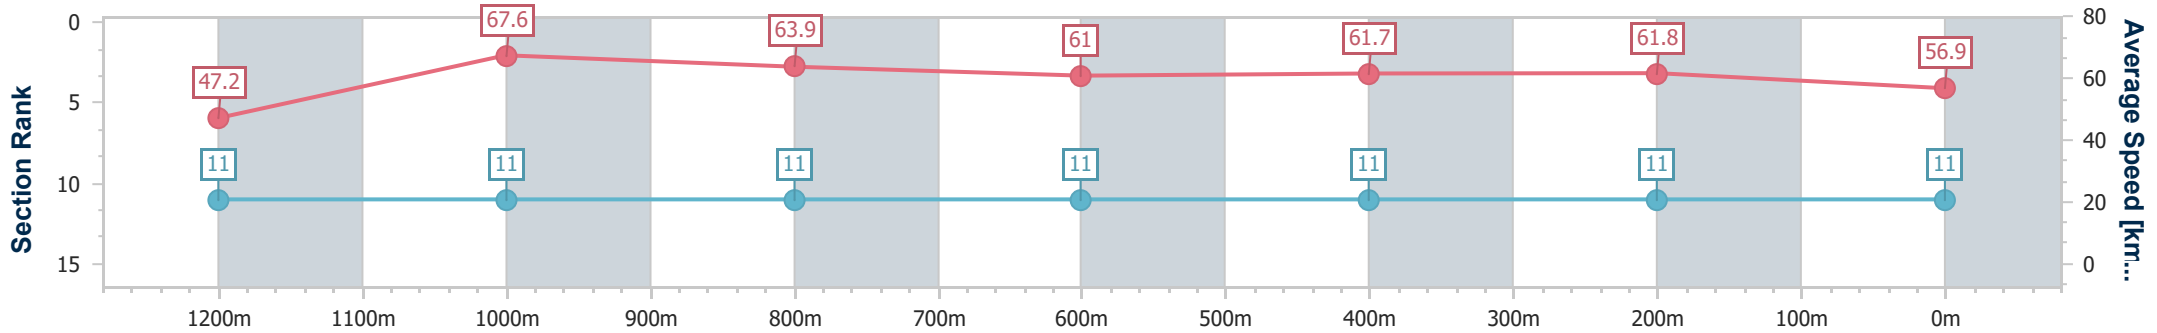

Horse/Jockey Name	Wyatt River
Final Rank	11
Fastest Section Time (Section)	0:10.71 (1200m)
Top Speed [km/h] (Section)	65.9 (1200m)
Race State	Finished

Eagle Farm QLD Professional
Race 6: MARGARET GREENUP QTIS Three-Year-Old
BENCHMARK 72 Handicap - 1400m
04 February 2023 - 15:52
Track Rating: Good 4, Weather: Fine, Rail Position: True Entire
Course

BRISBANE
RACING CLUB

Section	Overall	1200m	1000m	800m	600m	400m	200m
Section Times	1:25.14 [11] (0:15.39)	1:09.75 [11] (0:10.71)	0:59.04 [11] (0:11.55)	0:47.49 [11] (0:11.69)	0:35.80 [11] (0:11.49)	0:24.31 [11] (0:11.66)	0:12.65 [11] (0:12.65)
Average Speed [km/h]	47.2	67.6	63.9	61.0	61.7	61.8	56.9
Top Speed [km/h]	64.7	65.9	64.8	62.4	63.4	63.4	59.3
Avg. Dist. to Rail [m]	16.1	11.9	4.7	2.3	3.0	4.4	4.7
Avg. Stride Freq. [Hz]	2.3	2.3	2.3	2.2	2.3	2.4	2.3
Avg. Stride Length [m]	6.4	7.9	7.7	7.5	7.5	7.3	6.9

- [ ] Ranking at each section and finish
- -.-.- No data available at this section
- NA No data available