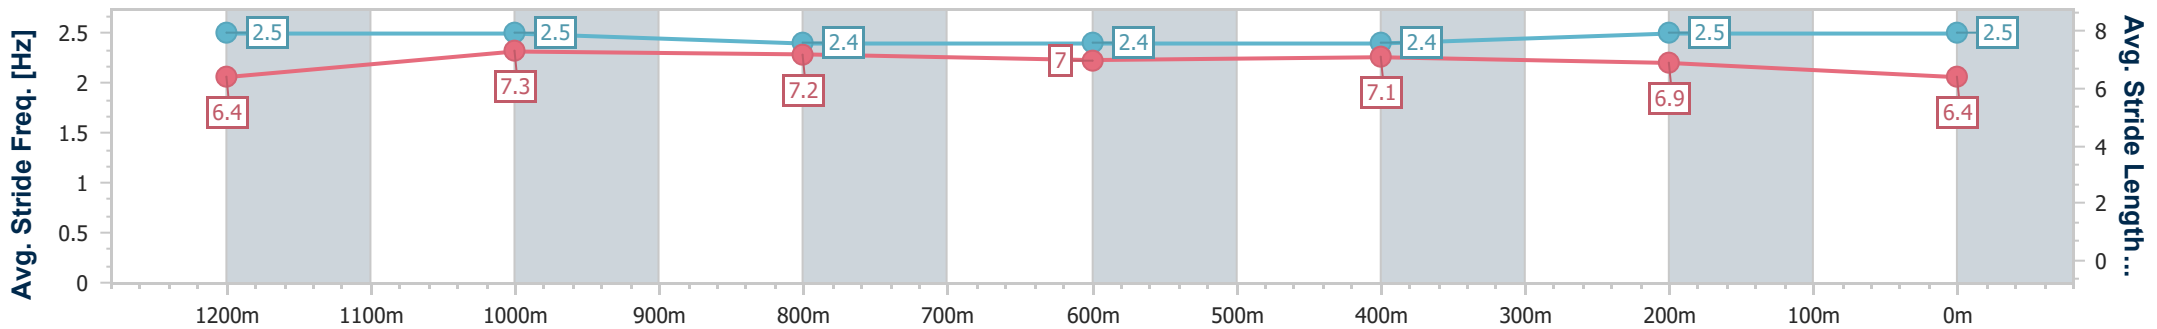

Horse/Jockey Name	Street Smarts
Final Rank	7
Fastest Section Time (Section)	0:11.03 (1200m)
Top Speed [km/h] (Section)	66.7 (1200m)
Race State	Finished

Eagle Farm QLD Professional
Race 6: MARGARET GREENUP QTIS Three-Year-Old
BENCHMARK 72 Handicap - 1400m
04 February 2023 - 15:52
Track Rating: Good 4, Weather: Fine, Rail Position: True Entire
Course

BRISBANE
RACING CLUB

Section	Overall	1200m	1000m	800m	600m	400m	200m
Section Times	1:24.51 [7] (0:14.12)	1:10.39 [7] (0:11.03)	0:59.36 [7] (0:11.66)	0:47.70 [7] (0:11.95)	0:35.75 [5] (0:11.58)	0:24.17 [6] (0:11.60)	0:12.57 [9] (0:12.57)
Average Speed [km/h]	51.1	65.4	62.8	60.3	61.8	62.0	57.3
Top Speed [km/h]	65.7	66.7	64.0	61.2	63.1	63.8	60.1
Avg. Dist. to Rail [m]	2.2	3.8	3.2	1.0	1.1	3.5	4.3
Avg. Stride Freq. [Hz]	2.5	2.5	2.4	2.4	2.4	2.5	2.5
Avg. Stride Length [m]	6.4	7.3	7.2	7.0	7.1	6.9	6.4

- [ ] Ranking at each section and finish
- -.-.- No data available at this section
- NA No data available