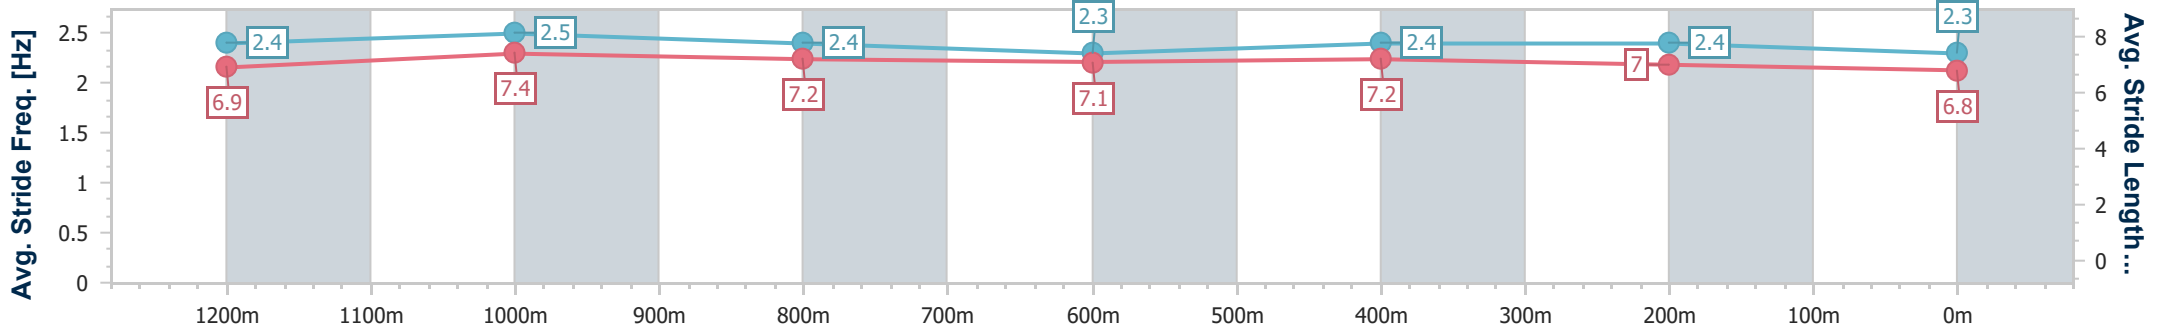

Horse/Jockey Name	Centre Bounce
Final Rank	8
Fastest Section Time (Section)	0:10.71 (1200m)
Top Speed [km/h] (Section)	69.5 (1200m)
Race State	Finished

Eagle Farm QLD Professional
Race 6: MARGARET GREENUP QTIS Three-Year-Old
BENCHMARK 72 Handicap - 1400m
04 February 2023 - 15:52
Track Rating: Good 4, Weather: Fine, Rail Position: True Entire
Course

BRISBANE
RACING CLUB

Section	Overall	1200m	1000m	800m	600m	400m	200m
Section Times	1:24.58 [8] (0:13.78)	1:10.80 [3] (0:10.71)	1:00.09 [2] (0:11.77)	0:48.32 [2] (0:12.09)	0:36.23 [2] (0:11.66)	0:24.57 [2] (0:11.75)	0:12.82 [4] (0:12.82)
Average Speed [km/h]	52.4	67.3	62.4	59.9	61.4	61.3	56.2
Top Speed [km/h]	68.0	69.5	64.8	61.6	62.8	62.8	59.1
Avg. Dist. to Rail [m]	3.5	4.9	3.4	1.7	0.8	2.5	4.4
Avg. Stride Freq. [Hz]	2.4	2.5	2.4	2.3	2.4	2.4	2.3
Avg. Stride Length [m]	6.9	7.4	7.2	7.1	7.2	7.0	6.8

- [ ] Ranking at each section and finish
- -.-.- No data available at this section
- NA No data available