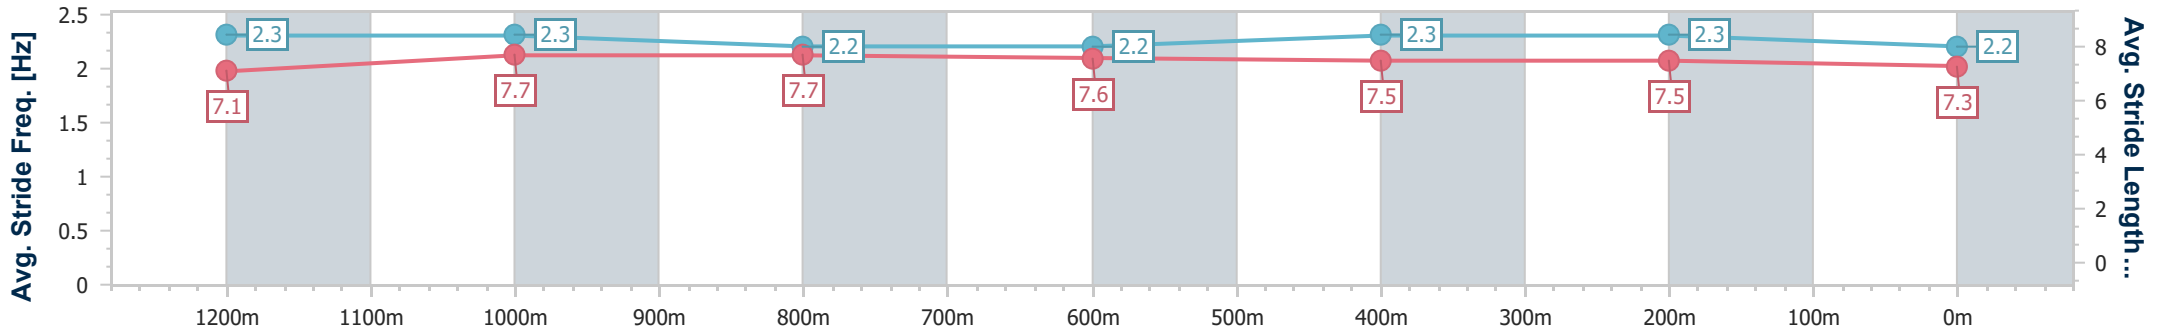

BRISBANE
 RACING CLUB

Section	Overall	1200m	1000m	800m	600m	400m	200m						
Section Times	1:24.08 [1] (0:13.76)	1:10.32 [2] (0:11.06)	0:59.26 [4] (0:11.72)	0:47.54 [4] (0:12.05)	0:35.49 [4] (0:11.68)	0:23.81 [4] (0:11.62)	0:12.19 [5] (0:12.19)						
Average Speed [km/h]	52.4	65.1	62.0	60.4	61.7	62.0	59.1						
Top Speed [km/h]	67.7	66.5	64.0	61.1	62.6	62.9	61.4						
Avg. Dist. to Rail [m]	0.7	2.1	2.0	2.0	0.8	5.4	6.4						
Avg. Stride Freq. [Hz]	2.3	2.3	2.2	2.2	2.3	2.3	2.2						
Avg. Stride Length [m]	7.1	7.7	7.7	7.6	7.5	7.5	7.3						