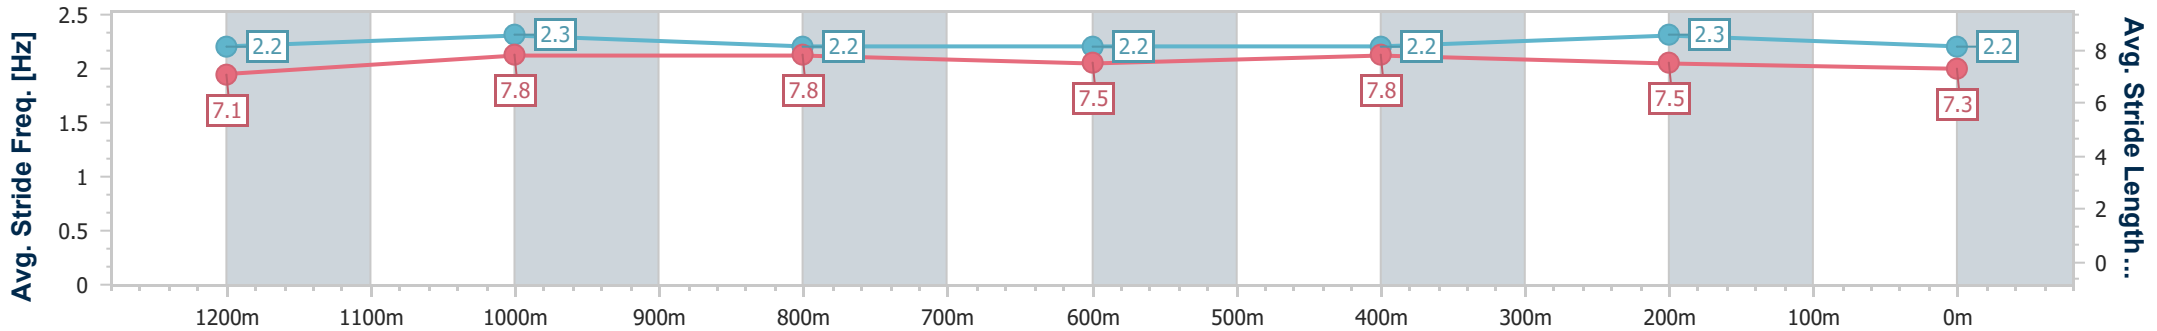

Horse/Jockey Name	Northern Pride
Final Rank	4
Fastest Section Time (Section)	0:11.14 (1200m)
Top Speed [km/h] (Section)	66.5 (1200m)
Race State	Finished

Eagle Farm QLD Professional
Race 6: MARGARET GREENUP QTIS Three-Year-Old
BENCHMARK 72 Handicap - 1400m
04 February 2023 - 15:52
Track Rating: Good 4, Weather: Fine, Rail Position: True Entire
Course

BRISBANE
RACING CLUB

Section	Overall	1200m	1000m	800m	600m	400m	200m
Section Times	1:24.27 [4] (0:14.05)	1:10.22 [5] (0:11.14)	0:59.08 [5] (0:11.68)	0:47.40 [6] (0:12.01)	0:35.39 [6] (0:11.53)	0:23.86 [5] (0:11.37)	0:12.49 [3] (0:12.49)
Average Speed [km/h]	51.2	64.7	62.2	60.1	62.2	63.4	57.6
Top Speed [km/h]	66.0	66.5	63.5	61.0	63.3	64.6	61.1
Avg. Dist. to Rail [m]	0.4	2.4	1.8	0.6	1.1	4.0	5.7
Avg. Stride Freq. [Hz]	2.2	2.3	2.2	2.2	2.2	2.3	2.2
Avg. Stride Length [m]	7.1	7.8	7.8	7.5	7.8	7.5	7.3

- [ ] Ranking at each section and finish
- -.-.- No data available at this section
- NA No data available