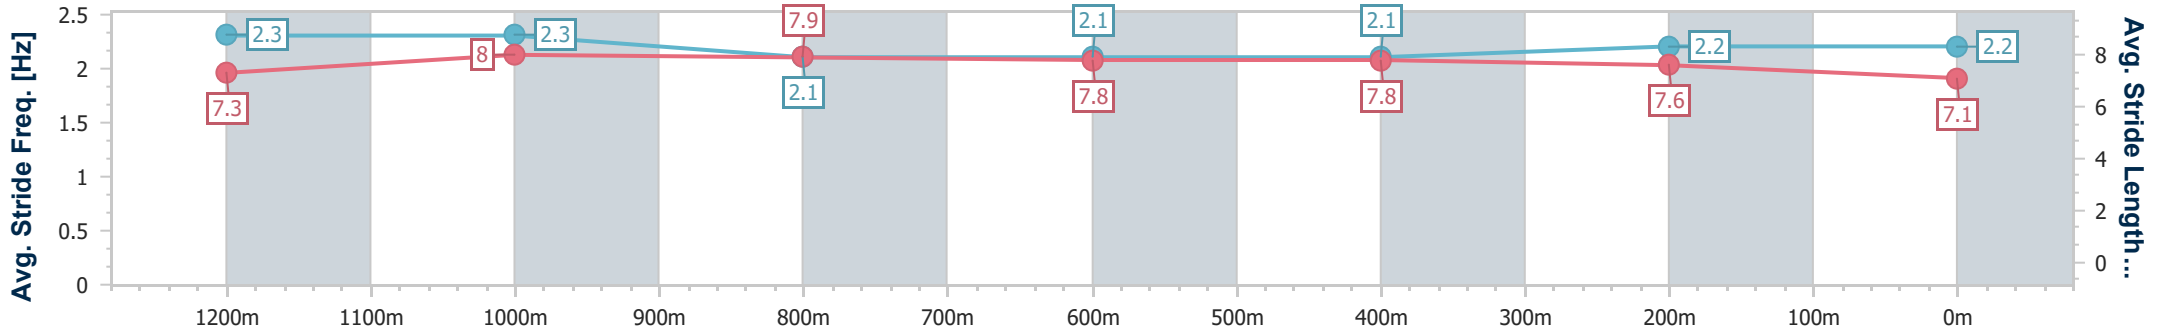

Horse/Jockey Name	Whistling Spirit
Final Rank	10
Fastest Section Time (Section)	0:10.90 (1200m)
Top Speed [km/h] (Section)	68.4 (Overall)
Race State	Finished

Eagle Farm QLD Professional
Race 6: MARGARET GREENUP QTIS Three-Year-Old
BENCHMARK 72 Handicap - 1400m
04 February 2023 - 15:52
Track Rating: Good 4, Weather: Fine, Rail Position: True Entire
Course

BRISBANE
RACING CLUB

Section	Overall	1200m	1000m	800m	600m	400m	200m
Section Times	1:24.77 [10] (0:13.47)	1:11.30 [1] (0:10.90)	1:00.40 [1] (0:11.77)	0:48.63 [1] (0:12.04)	0:36.59 [1] (0:11.67)	0:24.92 [1] (0:11.80)	0:13.12 [2] (0:13.12)
Average Speed [km/h]	53.9	66.1	62.6	60.0	61.3	61.0	54.9
Top Speed [km/h]	68.4	67.8	64.9	61.5	61.7	61.8	58.8
Avg. Dist. to Rail [m]	8.9	6.8	4.2	1.0	1.4	0.7	1.9
Avg. Stride Freq. [Hz]	2.3	2.3	2.1	2.1	2.1	2.2	2.2
Avg. Stride Length [m]	7.3	8.0	7.9	7.8	7.8	7.6	7.1

- [ ] Ranking at each section and finish
- -.-.- No data available at this section
- NA No data available