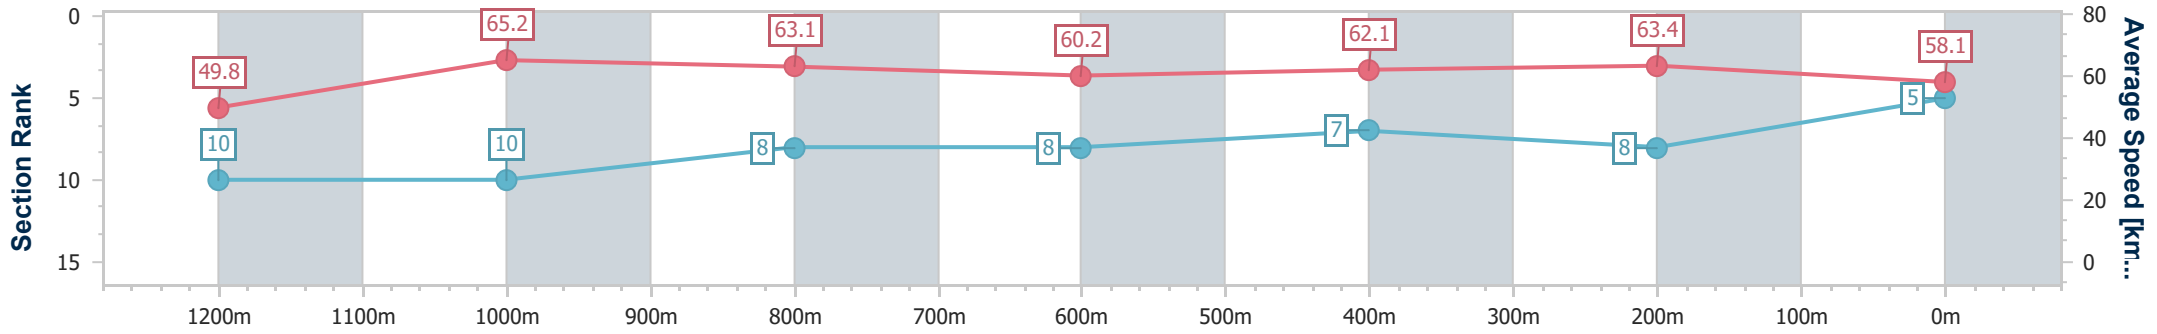

Horse/Jockey Name	Red Star Rubi
Final Rank	5
Fastest Section Time (Section)	0:11.07 (1200m)
Top Speed [km/h] (Section)	67.0 (1200m)
Race State	Finished

Eagle Farm QLD Professional
Race 6: MARGARET GREENUP QTIS Three-Year-Old
BENCHMARK 72 Handicap - 1400m
04 February 2023 - 15:52
Track Rating: Good 4, Weather: Fine, Rail Position: True Entire
Course

BRISBANE
RACING CLUB

Section	Overall	1200m	1000m	800m	600m	400m	200m
Section Times	1:24.29 [5] (0:14.48)	1:09.81 [10] (0:11.07)	0:58.74 [10] (0:11.44)	0:47.30 [8] (0:11.95)	0:35.35 [8] (0:11.59)	0:23.76 [7] (0:11.37)	0:12.39 [8] (0:12.39)
Average Speed [km/h]	49.8	65.2	63.1	60.2	62.1	63.4	58.1
Top Speed [km/h]	65.4	67.0	64.3	61.2	64.0	64.7	61.2
Avg. Dist. to Rail [m]	2.9	1.9	0.8	0.2	0.5	1.7	2.4
Avg. Stride Freq. [Hz]	2.3	2.4	2.3	2.3	2.3	2.4	2.3
Avg. Stride Length [m]	6.6	7.5	7.5	7.4	7.4	7.4	7.0

- [ ] Ranking at each section and finish
- -.-.- No data available at this section
- NA No data available