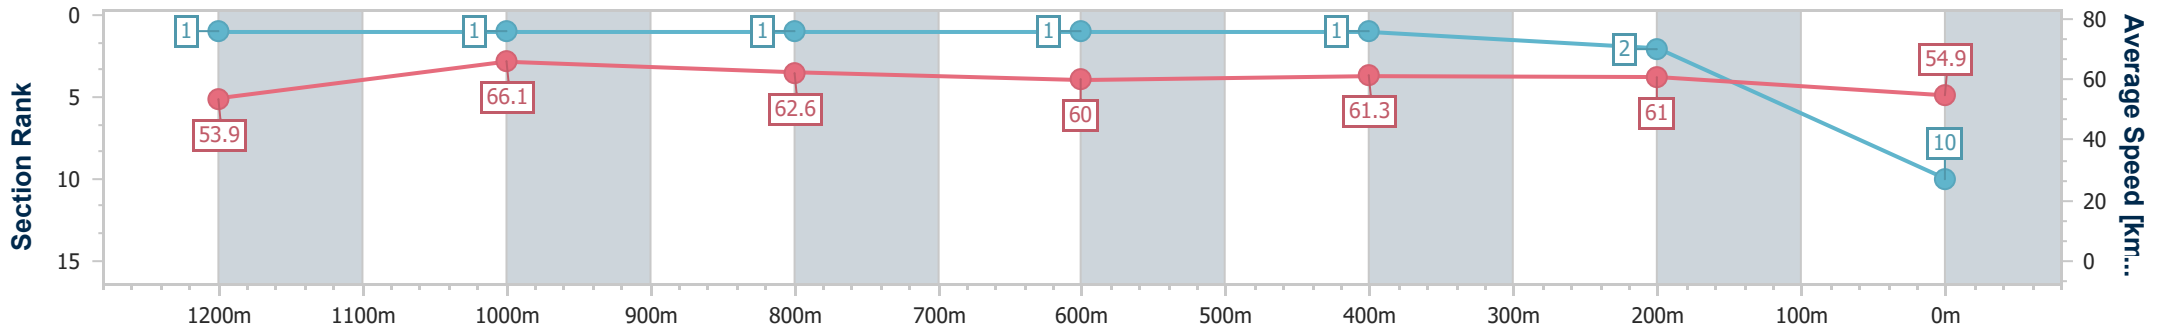

Horse/Jockey Name	Whistling Spirit
Final Rank	10
Fastest Section Time (Section)	0:10.90 (1200m)
Top Speed [km/h] (Section)	68.4 (Overall)
Race State	Finished

Eagle Farm QLD Professional
Race 6: MARGARET GREENUP QTIS Three-Year-Old
BENCHMARK 72 Handicap - 1400m
04 February 2023 - 15:52
Track Rating: Good 4, Weather: Fine, Rail Position: True Entire
Course

BRISBANE
RACING CLUB

Section	Overall	1200m	1000m	800m	600m	400m	200m
Section Times	1:24.77 [10] (0:13.47)	1:11.30 [1] (0:10.90)	1:00.40 [1] (0:11.77)	0:48.63 [1] (0:12.04)	0:36.59 [1] (0:11.67)	0:24.92 [1] (0:11.80)	0:13.12 [2] (0:13.12)
Average Speed [km/h]	53.9	66.1	62.6	60.0	61.3	61.0	54.9
Top Speed [km/h]	68.4	67.8	64.9	61.5	61.7	61.8	58.8
Avg. Dist. to Rail [m]	8.9	6.8	4.2	1.0	1.4	0.7	1.9
Avg. Stride Freq. [Hz]	2.3	2.3	2.1	2.1	2.1	2.2	2.2
Avg. Stride Length [m]	7.3	8.0	7.9	7.8	7.8	7.6	7.1

- [ ] Ranking at each section and finish
- -.-.- No data available at this section
- NA No data available