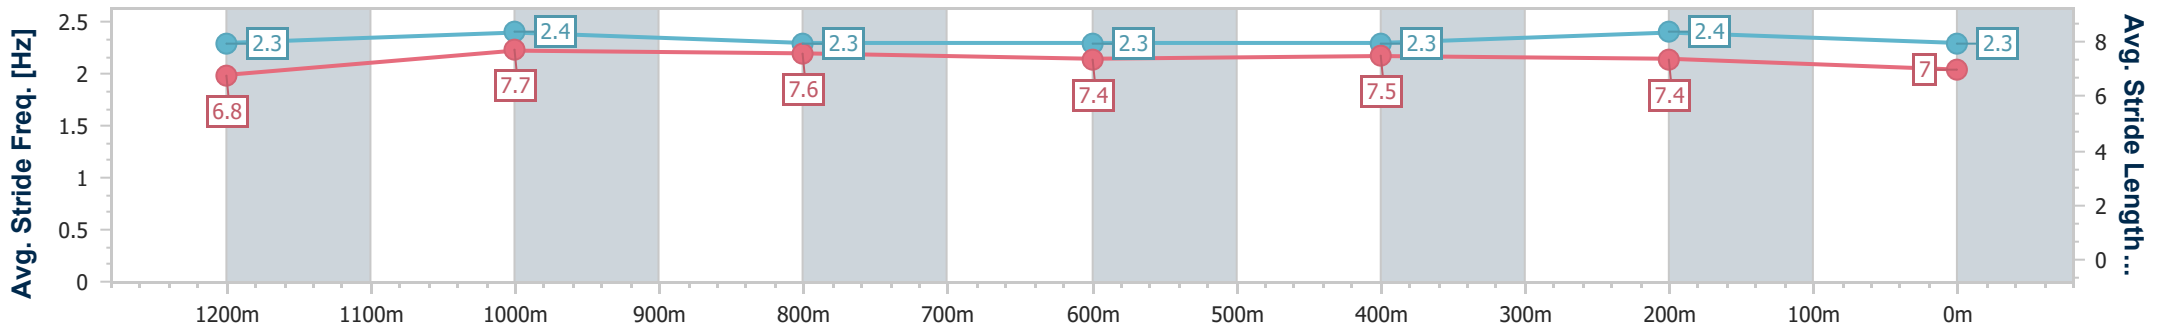

Horse/Jockey Name	Hang Five
Final Rank	9
Fastest Section Time (Section)	0:11.08 (1200m)
Top Speed [km/h] (Section)	66.4 (1200m)
Race State	Finished

Eagle Farm QLD Professional
Race 6: MARGARET GREENUP QTIS Three-Year-Old
BENCHMARK 72 Handicap - 1400m
04 February 2023 - 15:52
Track Rating: Good 4, Weather: Fine, Rail Position: True Entire
Course

BRISBANE
RACING CLUB

Section	Overall	1200m	1000m	800m	600m	400m	200m
Section Times	1:24.63 [9] (0:14.13)	1:10.50 [6] (0:11.08)	0:59.42 [6] (0:11.67)	0:47.75 [5] (0:12.04)	0:35.71 [7] (0:11.71)	0:24.00 [8] (0:11.32)	0:12.68 [6] (0:12.68)
Average Speed [km/h]	51.1	65.1	62.7	60.7	62.4	63.6	56.8
Top Speed [km/h]	65.4	66.4	63.7	61.7	65.2	65.3	61.3
Avg. Dist. to Rail [m]	2.7	3.4	3.0	3.1	3.2	8.0	7.8
Avg. Stride Freq. [Hz]	2.3	2.4	2.3	2.3	2.3	2.4	2.3
Avg. Stride Length [m]	6.8	7.7	7.6	7.4	7.5	7.4	7.0

- [ ] Ranking at each section and finish
- -.-.- No data available at this section
- NA No data available