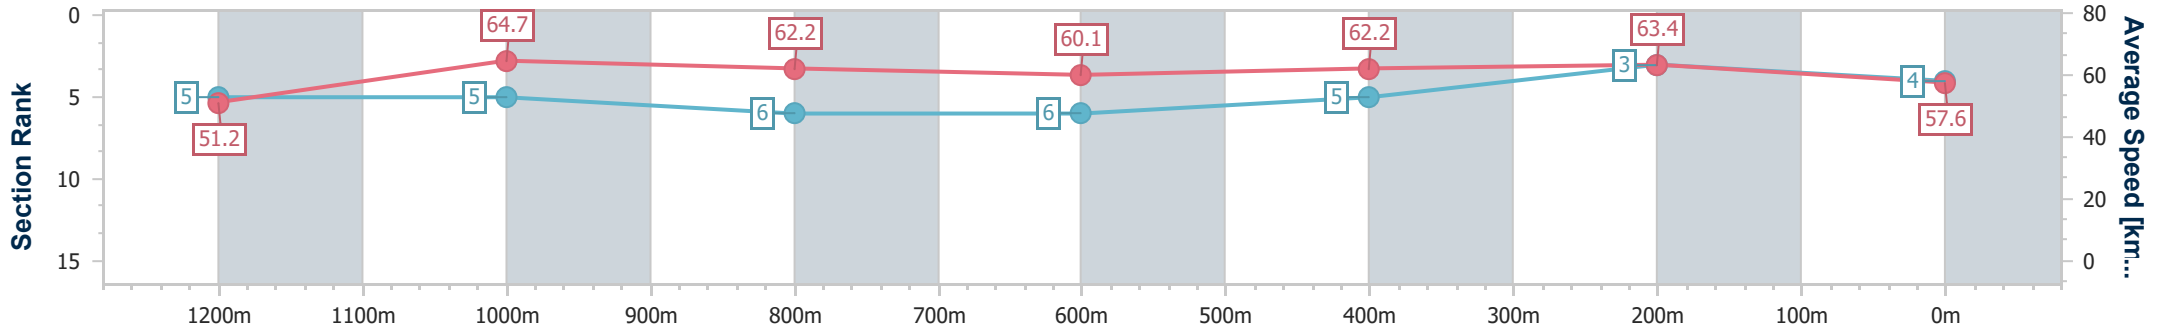

Horse/Jockey Name	Northern Pride
Final Rank	4
Fastest Section Time (Section)	0:11.14 (1200m)
Top Speed [km/h] (Section)	66.5 (1200m)
Race State	Finished

Eagle Farm QLD Professional
Race 6: MARGARET GREENUP QTIS Three-Year-Old
BENCHMARK 72 Handicap - 1400m
04 February 2023 - 15:52
Track Rating: Good 4, Weather: Fine, Rail Position: True Entire
Course

BRISBANE
RACING CLUB

Section	Overall	1200m	1000m	800m	600m	400m	200m
Section Times	1:24.27 [4] (0:14.05)	1:10.22 [5] (0:11.14)	0:59.08 [5] (0:11.68)	0:47.40 [6] (0:12.01)	0:35.39 [6] (0:11.53)	0:23.86 [5] (0:11.37)	0:12.49 [3] (0:12.49)
Average Speed [km/h]	51.2	64.7	62.2	60.1	62.2	63.4	57.6
Top Speed [km/h]	66.0	66.5	63.5	61.0	63.3	64.6	61.1
Avg. Dist. to Rail [m]	0.4	2.4	1.8	0.6	1.1	4.0	5.7
Avg. Stride Freq. [Hz]	2.2	2.3	2.2	2.2	2.2	2.3	2.2
Avg. Stride Length [m]	7.1	7.8	7.8	7.5	7.8	7.5	7.3

- [ ] Ranking at each section and finish
- -.-.- No data available at this section
- NA No data available