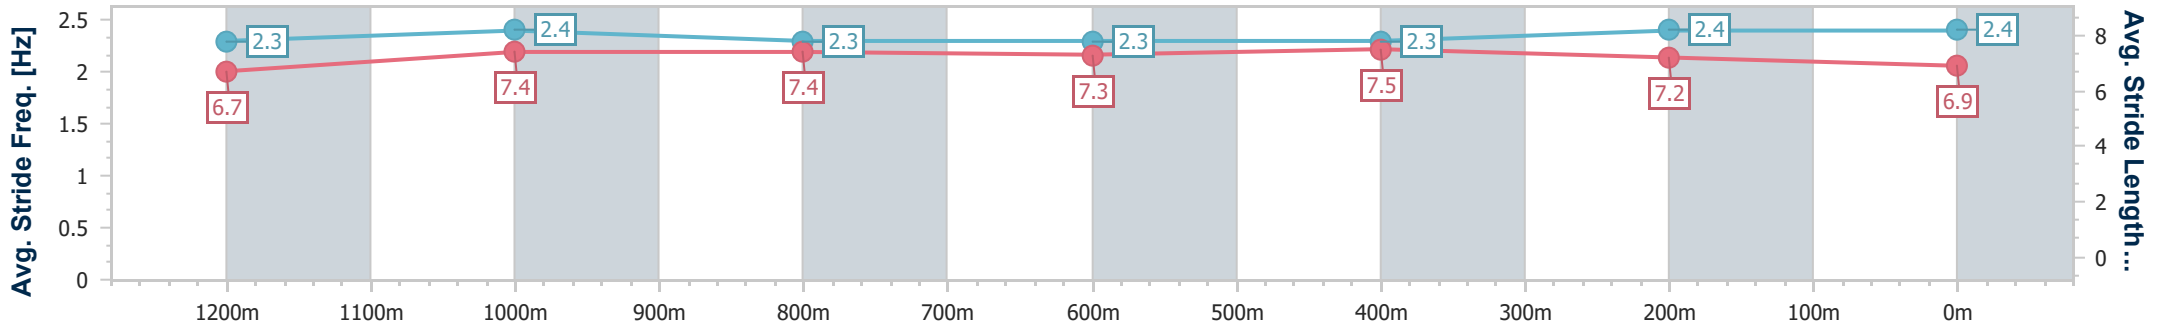

Horse/Jockey Name	Tsarina Sophia
Final Rank	6
Fastest Section Time (Section)	0:11.05 (1200m)
Top Speed [km/h] (Section)	66.5 (1200m)
Race State	Finished

Eagle Farm QLD Professional
Race 6: MARGARET GREENUP QTIS Three-Year-Old
BENCHMARK 72 Handicap - 1400m
04 February 2023 - 15:52
Track Rating: Good 4, Weather: Fine, Rail Position: True Entire
Course

BRISBANE
RACING CLUB

Section	Overall	1200m	1000m	800m	600m	400m	200m
Section Times	1:24.38 [6] (0:14.40)	1:09.98 [9] (0:11.05)	0:58.93 [9] (0:11.62)	0:47.31 [9] (0:12.05)	0:35.26 [9] (0:11.58)	0:23.68 [10] (0:11.35)	0:12.33 [10] (0:12.33)
Average Speed [km/h]	50.1	65.1	62.8	60.6	62.9	63.6	58.4
Top Speed [km/h]	64.4	66.5	63.8	61.3	65.0	66.2	62.5
Avg. Dist. to Rail [m]	2.8	1.9	2.5	3.1	2.7	8.2	9.0
Avg. Stride Freq. [Hz]	2.3	2.4	2.3	2.3	2.3	2.4	2.4
Avg. Stride Length [m]	6.7	7.4	7.4	7.3	7.5	7.2	6.9

- [ ] Ranking at each section and finish
- -.-.- No data available at this section
- NA No data available