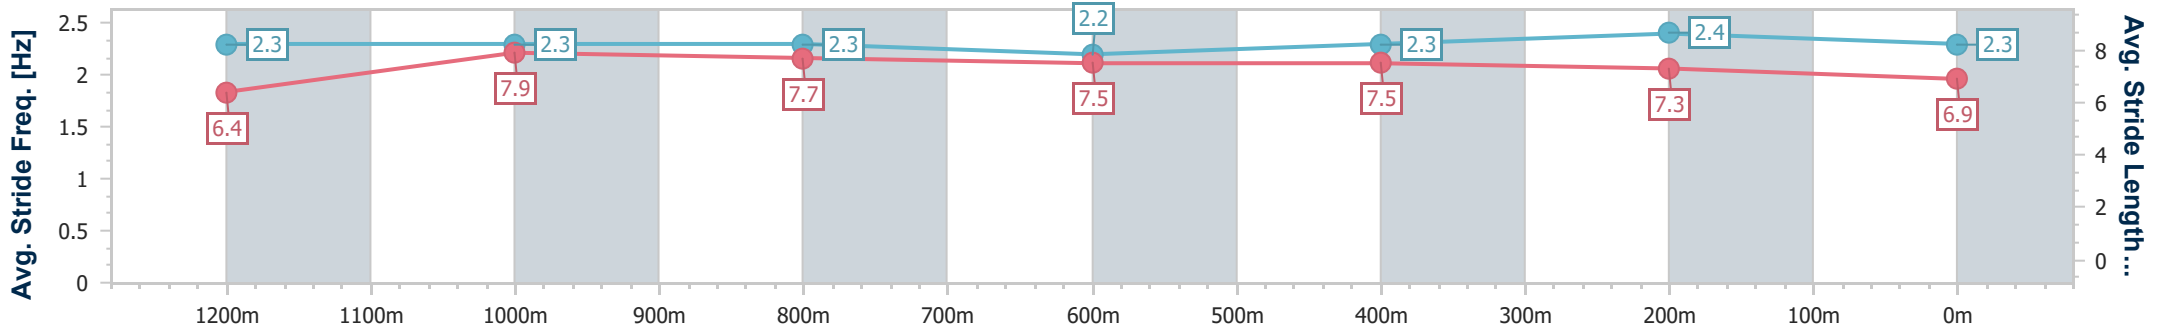

Horse/Jockey Name	Wyatt River
Final Rank	11
Fastest Section Time (Section)	0:10.71 (1200m)
Top Speed [km/h] (Section)	65.9 (1200m)
Race State	Finished

Eagle Farm QLD Professional
Race 6: MARGARET GREENUP QTIS Three-Year-Old
BENCHMARK 72 Handicap - 1400m
04 February 2023 - 15:52
Track Rating: Good 4, Weather: Fine, Rail Position: True Entire
Course

BRISBANE
RACING CLUB

Section	Overall	1200m	1000m	800m	600m	400m	200m
Section Times	1:25.14 [11] (0:15.39)	1:09.75 [11] (0:10.71)	0:59.04 [11] (0:11.55)	0:47.49 [11] (0:11.69)	0:35.80 [11] (0:11.49)	0:24.31 [11] (0:11.66)	0:12.65 [11] (0:12.65)
Average Speed [km/h]	47.2	67.6	63.9	61.0	61.7	61.8	56.9
Top Speed [km/h]	64.7	65.9	64.8	62.4	63.4	63.4	59.3
Avg. Dist. to Rail [m]	16.1	11.9	4.7	2.3	3.0	4.4	4.7
Avg. Stride Freq. [Hz]	2.3	2.3	2.3	2.2	2.3	2.4	2.3
Avg. Stride Length [m]	6.4	7.9	7.7	7.5	7.5	7.3	6.9

- [ ] Ranking at each section and finish
- -.-.- No data available at this section
- NA No data available