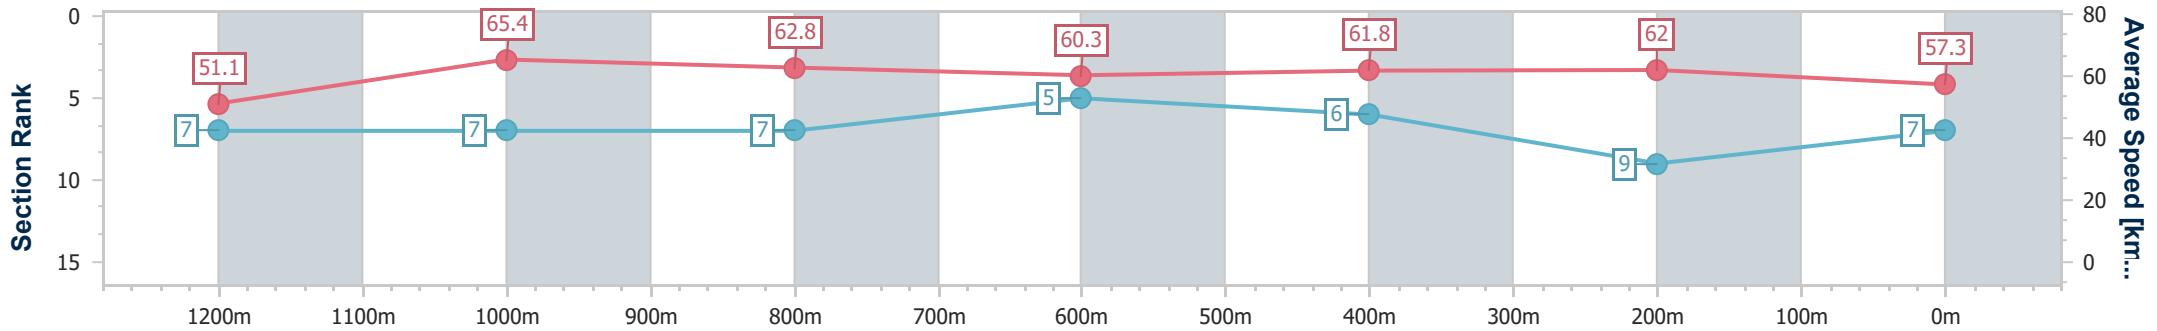

Horse/Jockey Name	Street Smarts
Final Rank	7
Fastest Section Time (Section)	0:11.03 (1200m)
Top Speed [km/h] (Section)	66.7 (1200m)
Race State	Finished

Eagle Farm QLD Professional
Race 6: MARGARET GREENUP QTIS Three-Year-Old
BENCHMARK 72 Handicap - 1400m
04 February 2023 - 15:52
Track Rating: Good 4, Weather: Fine, Rail Position: True Entire
Course

BRISBANE
RACING CLUB

Section	Overall	1200m	1000m	800m	600m	400m	200m
Section Times	1:24.51 [7] (0:14.12)	1:10.39 [7] (0:11.03)	0:59.36 [7] (0:11.66)	0:47.70 [7] (0:11.95)	0:35.75 [5] (0:11.58)	0:24.17 [6] (0:11.60)	0:12.57 [9] (0:12.57)
Average Speed [km/h]	51.1	65.4	62.8	60.3	61.8	62.0	57.3
Top Speed [km/h]	65.7	66.7	64.0	61.2	63.1	63.8	60.1
Avg. Dist. to Rail [m]	2.2	3.8	3.2	1.0	1.1	3.5	4.3
Avg. Stride Freq. [Hz]	2.5	2.5	2.4	2.4	2.4	2.5	2.5
Avg. Stride Length [m]	6.4	7.3	7.2	7.0	7.1	6.9	6.4

- [ ] Ranking at each section and finish
- -.-.- No data available at this section
- NA No data available