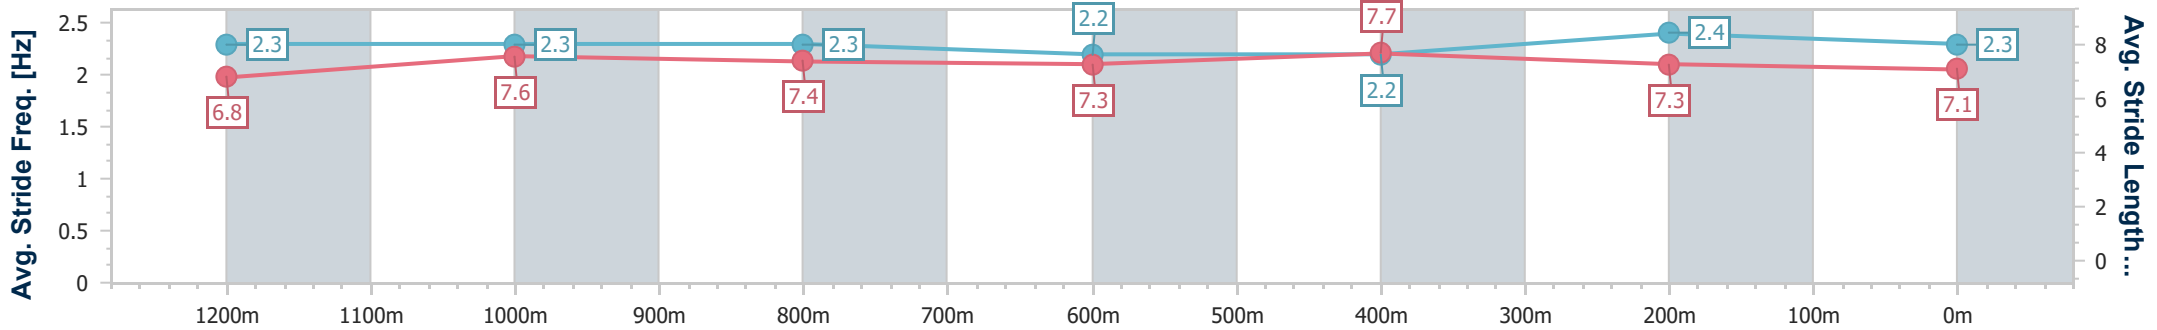

Horse/Jockey Name	Alfa Lily
Final Rank	2
Fastest Section Time (Section)	0:11.21 (1200m)
Top Speed [km/h] (Section)	66.0 (1200m)
Race State	Finished

Eagle Farm QLD Professional
Race 6: MARGARET GREENUP QTIS Three-Year-Old
BENCHMARK 72 Handicap - 1400m
04 February 2023 - 15:52
Track Rating: Good 4, Weather: Fine, Rail Position: True Entire
Course

BRISBANE
RACING CLUB

Section	Overall	1200m	1000m	800m	600m	400m	200m
Section Times	1:24.10 [2] (0:14.13)	1:09.97 [8] (0:11.21)	0:58.76 [8] (0:12.00)	0:46.76 [10] (0:11.79)	0:34.97 [10] (0:11.30)	0:23.67 [9] (0:11.28)	0:12.39 [7] (0:12.39)
Average Speed [km/h]	51.1	64.4	61.9	60.4	62.9	63.9	58.1
Top Speed [km/h]	65.6	66.0	64.0	61.9	64.5	65.2	61.8
Avg. Dist. to Rail [m]	2.4	7.9	5.4	2.1	2.5	6.1	8.2
Avg. Stride Freq. [Hz]	2.3	2.3	2.3	2.2	2.2	2.4	2.3
Avg. Stride Length [m]	6.8	7.6	7.4	7.3	7.7	7.3	7.1

- [ ] Ranking at each section and finish
- -.-.- No data available at this section
- NA No data available