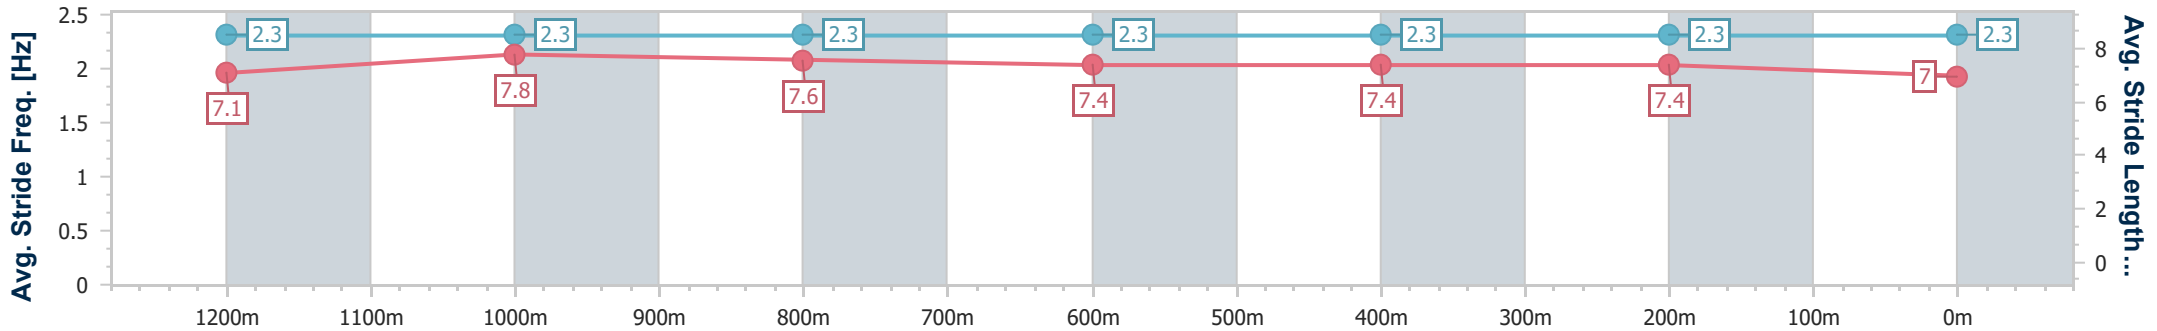

Horse/Jockey Name	Spanish Angels
Final Rank	3
Fastest Section Time (Section)	0:10.95 (1200m)
Top Speed [km/h] (Section)	66.7 (Overall)
Race State	Finished

Eagle Farm QLD Professional
Race 6: MARGARET GREENUP QTIS Three-Year-Old
BENCHMARK 72 Handicap - 1400m
04 February 2023 - 15:52
Track Rating: Good 4, Weather: Fine, Rail Position: True Entire
Course

BRISBANE
RACING CLUB

Section	Overall	1200m	1000m	800m	600m	400m	200m
Section Times	1:24.11 [3] (0:13.79)	1:10.32 [4] (0:10.95)	0:59.37 [3] (0:11.61)	0:47.76 [3] (0:12.01)	0:35.75 [3] (0:11.71)	0:24.04 [3] (0:11.42)	0:12.62 [1] (0:12.62)
Average Speed [km/h]	52.3	65.8	62.4	60.2	61.4	63.0	57.0
Top Speed [km/h]	66.7	66.2	64.8	60.9	62.6	64.4	60.5
Avg. Dist. to Rail [m]	1.1	2.4	1.3	0.6	0.4	0.6	0.4
Avg. Stride Freq. [Hz]	2.3	2.3	2.3	2.3	2.3	2.3	2.3
Avg. Stride Length [m]	7.1	7.8	7.6	7.4	7.4	7.4	7.0

- [ ] Ranking at each section and finish
- -.-.- No data available at this section
- NA No data available