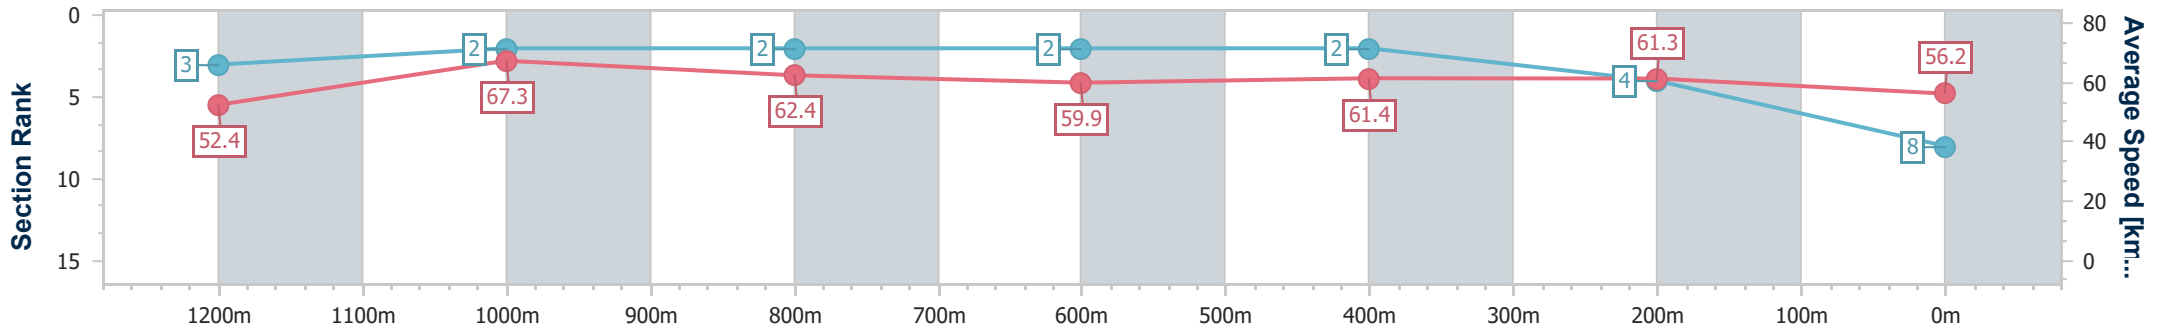

Horse/Jockey Name	Centre Bounce
Final Rank	8
Fastest Section Time (Section)	0:10.71 (1200m)
Top Speed [km/h] (Section)	69.5 (1200m)
Race State	Finished

Eagle Farm QLD Professional
Race 6: MARGARET GREENUP QTIS Three-Year-Old
BENCHMARK 72 Handicap - 1400m
04 February 2023 - 15:52
Track Rating: Good 4, Weather: Fine, Rail Position: True Entire
Course

BRISBANE
RACING CLUB

Section	Overall	1200m	1000m	800m	600m	400m	200m
Section Times	1:24.58 [8] (0:13.78)	1:10.80 [3] (0:10.71)	1:00.09 [2] (0:11.77)	0:48.32 [2] (0:12.09)	0:36.23 [2] (0:11.66)	0:24.57 [2] (0:11.75)	0:12.82 [4] (0:12.82)
Average Speed [km/h]	52.4	67.3	62.4	59.9	61.4	61.3	56.2
Top Speed [km/h]	68.0	69.5	64.8	61.6	62.8	62.8	59.1
Avg. Dist. to Rail [m]	3.5	4.9	3.4	1.7	0.8	2.5	4.4
Avg. Stride Freq. [Hz]	2.4	2.5	2.4	2.3	2.4	2.4	2.3
Avg. Stride Length [m]	6.9	7.4	7.2	7.1	7.2	7.0	6.8

- [ ] Ranking at each section and finish
- -.-.- No data available at this section
- NA No data available