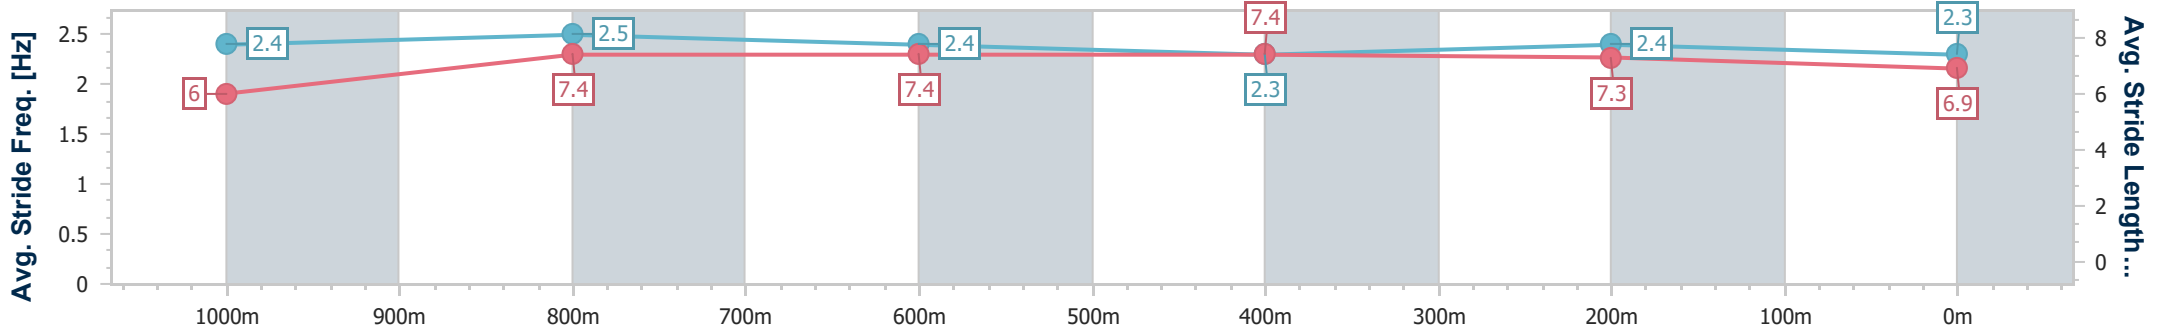

- [] Ranking at each section and finish
- .-.- No data available at this section
- NA No data available

Horse/Jockey Name	Double Oh Seven
Final Rank	9
Fastest Section Time (Section)	0:11.16 (1000m)
Top Speed [km/h] (Section)	68.1 (Overall)
Race State	Finished

Eagle Farm QLD Professional
 Race 6: GIRLS DAY OUT 4 MARCH Maiden Handicap - 1200m
 08 February 2023 - 15:59
 Track Rating: Good 4, Weather: Fine, Rail Position: +8m Entire

BRISBANE
 RACING CLUB

Section	Overall	1000m	800m	600m	400m	200m
Section Times	1:12.53 [9] (0:13.87)	0:58.66 [4] (0:11.16)	0:47.50 [3] (0:11.48)	0:36.02 [4] (0:11.70)	0:24.32 [4] (0:11.51)	0:12.81 [5]
Average Speed [km/h]	52.2	66.0	64.1	62.4	62.6	56.2
Top Speed [km/h]	68.1	67.3	65.6	64.1	64.5	59.9
Avg. Dist. to Rail [m]	7.7	4.5	4.6	3.2	5.6	7.0
Avg. Stride Freq. [Hz]	2.4	2.5	2.4	2.3	2.4	2.3
Avg. Stride Length [m]	6.0	7.4	7.4	7.4	7.3	6.9