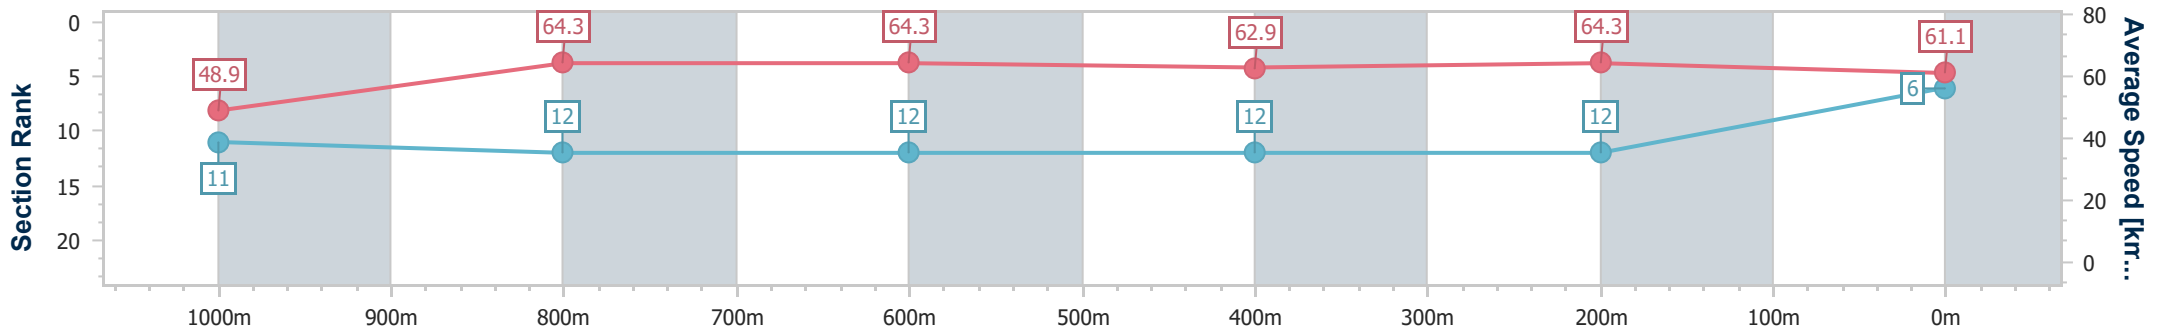

Horse/Jockey Name	Whatta Whitt
Final Rank	6
Fastest Section Time (Section)	0:11.19 (800m)
Top Speed [km/h] (Section)	66.5 (1000m)
Race State	Finished

Eagle Farm QLD Professional
Race 6: GIRLS DAY OUT 4 MARCH Maiden Handicap - 1200m
08 February 2023 - 15:59
Track Rating: Good 4, Weather: Fine, Rail Position: +8m Entire

BRISBANE
RACING CLUB

Section	Overall	1000m	800m	600m	400m	200m
Section Times	1:11.92 [6] (0:14.88)	0:57.04 [11] (0:11.43)	0:45.61 [12] (0:11.19)	0:34.42 [12] (0:11.43)	0:22.99 [12] (0:11.19)	0:11.80 [12] (0:11.80)
Average Speed [km/h]	48.9	64.3	64.3	62.9	64.3	61.1
Top Speed [km/h]	62.5	66.5	65.2	65.3	65.1	64.3
Avg. Dist. to Rail [m]	14.0	4.2	1.0	0.7	4.6	7.6
Avg. Stride Freq. [Hz]	2.2	2.4	2.4	2.3	2.4	2.3
Avg. Stride Length [m]	6.1	7.5	7.6	7.5	7.5	7.3

- [ ] Ranking at each section and finish
- -.-.- No data available at this section
- NA No data available