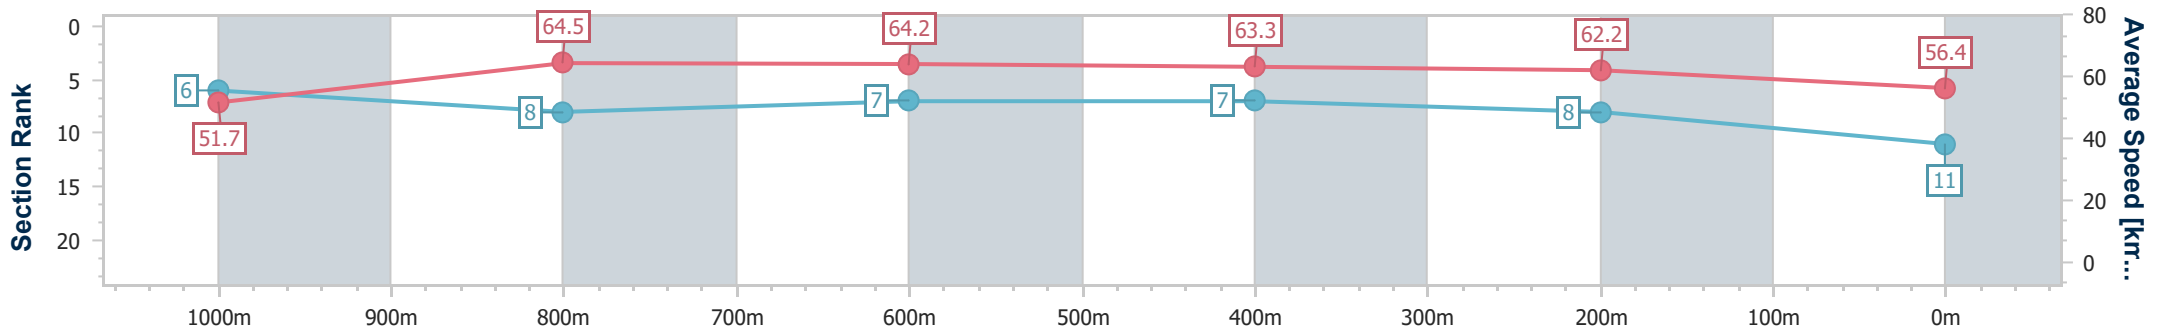

Horse/Jockey Name	Sukiche
Final Rank	11
Fastest Section Time (Section)	0:11.39 (1000m)
Top Speed [km/h] (Section)	66.1 (800m)
Race State	Finished

Eagle Farm QLD Professional
Race 6: GIRLS DAY OUT 4 MARCH Maiden Handicap - 1200m
08 February 2023 - 15:59
Track Rating: Good 4, Weather: Fine, Rail Position: +8m Entire

BRISBANE
RACING CLUB

Section	Overall	1000m	800m	600m	400m	200m
Section Times	1:12.72 [11] (0:13.99)	0:58.73 [6] (0:11.39)	0:47.34 [8] (0:11.44)	0:35.90 [7] (0:11.55)	0:24.35 [7] (0:11.58)	0:12.77 [8] (0:12.77)
Average Speed [km/h]	51.7	64.5	64.2	63.3	62.2	56.4
Top Speed [km/h]	65.8	65.9	66.1	63.9	64.6	59.7
Avg. Dist. to Rail [m]	5.9	4.2	4.4	3.1	6.0	6.3
Avg. Stride Freq. [Hz]	2.3	2.4	2.4	2.3	2.4	2.2
Avg. Stride Length [m]	6.4	7.6	7.5	7.4	7.3	7.1

- [ ] Ranking at each section and finish
- -.-.- No data available at this section
- NA No data available