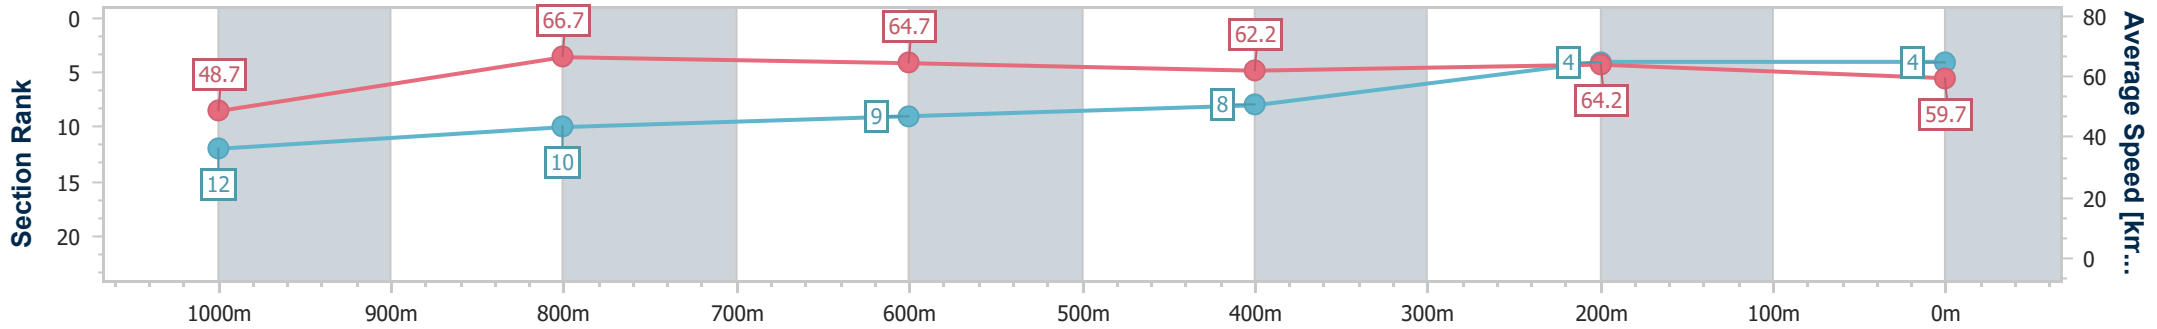

Horse/Jockey Name	Time To Testify
Final Rank	4
Fastest Section Time (Section)	0:10.90 (1000m)
Top Speed [km/h] (Section)	68.6 (Overall)
Race State	Finished

Eagle Farm QLD Professional
Race 6: GIRLS DAY OUT 4 MARCH Maiden Handicap - 1200m
08 February 2023 - 15:59
Track Rating: Good 4, Weather: Fine, Rail Position: +8m Entire

BRISBANE RACING CLUB

Section	Overall	1000m	800m	600m	400m	200m
Section Times	1:11.72 [4] (0:14.88)	0:56.84 [12] (0:10.90)	0:45.94 [10] (0:11.11)	0:34.83 [9] (0:11.57)	0:23.26 [8] (0:11.20)	0:12.06 [4] (0:12.06)
Average Speed [km/h]	48.7	66.7	64.7	62.2	64.2	59.7
Top Speed [km/h]	68.6	68.1	66.5	64.3	65.4	62.6
Avg. Dist. to Rail [m]	5.2	1.6	0.4	1.0	2.7	2.4
Avg. Stride Freq. [Hz]	2.2	2.4	2.3	2.3	2.4	2.3
Avg. Stride Length [m]	6.1	7.5	7.6	7.4	7.6	7.2

- [ ] Ranking at each section and finish
- -.-.- No data available at this section
- NA No data available