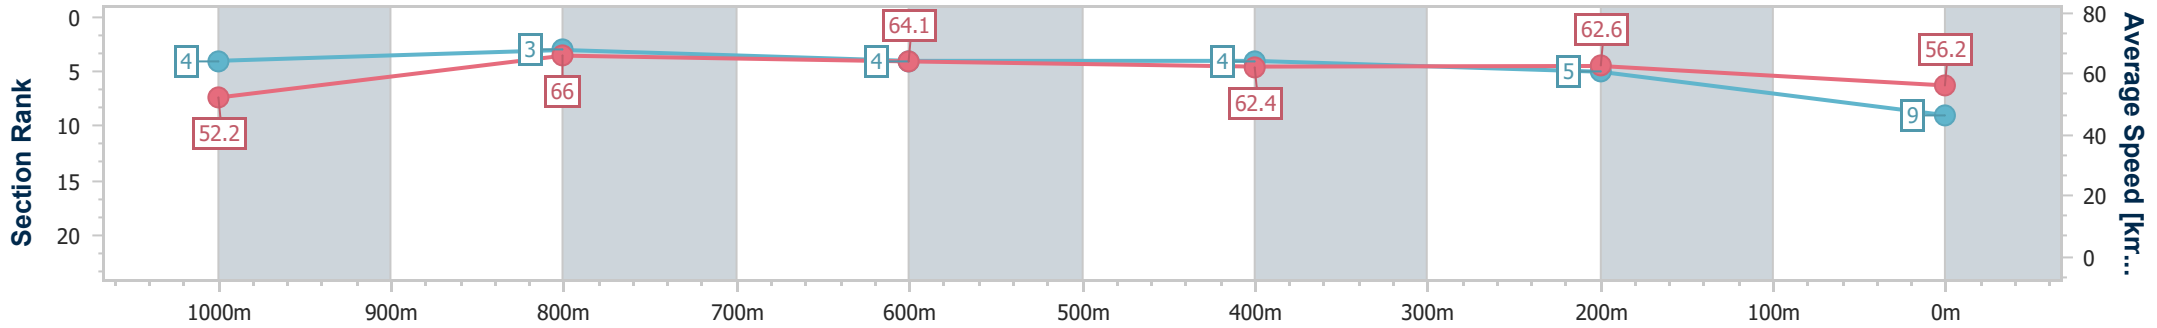

Horse/Jockey Name	Double Oh Seven
Final Rank	9
Fastest Section Time (Section)	0:11.16 (1000m)
Top Speed [km/h] (Section)	68.1 (Overall)
Race State	Finished

Eagle Farm QLD Professional
Race 6: GIRLS DAY OUT 4 MARCH Maiden Handicap - 1200m
08 February 2023 - 15:59
Track Rating: Good 4, Weather: Fine, Rail Position: +8m Entire

BRISBANE
RACING CLUB

Section	Overall	1000m	800m	600m	400m	200m
Section Times	1:12.53 [9] (0:13.87)	0:58.66 [4] (0:11.16)	0:47.50 [3] (0:11.48)	0:36.02 [4] (0:11.70)	0:24.32 [4] (0:11.51)	0:12.81 [5]
Average Speed [km/h]	52.2	66.0	64.1	62.4	62.6	56.2
Top Speed [km/h]	68.1	67.3	65.6	64.1	64.5	59.9
Avg. Dist. to Rail [m]	7.7	4.5	4.6	3.2	5.6	7.0
Avg. Stride Freq. [Hz]	2.4	2.5	2.4	2.3	2.4	2.3
Avg. Stride Length [m]	6.0	7.4	7.4	7.4	7.3	6.9

- [ ] Ranking at each section and finish
- -.-.- No data available at this section
- NA No data available