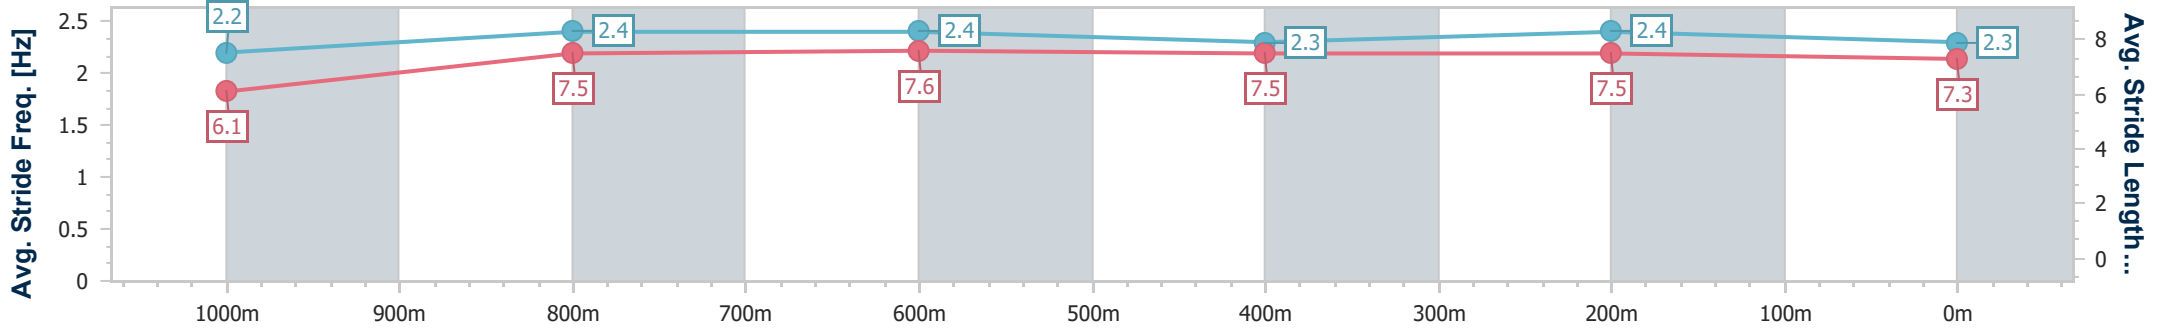

Horse/Jockey Name	Whatta Whitt
Final Rank	6
Fastest Section Time (Section)	0:11.19 (800m)
Top Speed [km/h] (Section)	66.5 (1000m)
Race State	Finished

Eagle Farm QLD Professional
Race 6: GIRLS DAY OUT 4 MARCH Maiden Handicap - 1200m
08 February 2023 - 15:59
Track Rating: Good 4, Weather: Fine, Rail Position: +8m Entire

BRISBANE
RACING CLUB

Section	Overall	1000m	800m	600m	400m	200m
Section Times	1:11.92 [6] (0:14.88)	0:57.04 [11] (0:11.43)	0:45.61 [12] (0:11.19)	0:34.42 [12] (0:11.43)	0:22.99 [12] (0:11.19)	0:11.80 [12] (0:11.80)
Average Speed [km/h]	48.9	64.3	64.3	62.9	64.3	61.1
Top Speed [km/h]	62.5	66.5	65.2	65.3	65.1	64.3
Avg. Dist. to Rail [m]	14.0	4.2	1.0	0.7	4.6	7.6
Avg. Stride Freq. [Hz]	2.2	2.4	2.4	2.3	2.4	2.3
Avg. Stride Length [m]	6.1	7.5	7.6	7.5	7.5	7.3

- [ ] Ranking at each section and finish
- -.-.- No data available at this section
- NA No data available