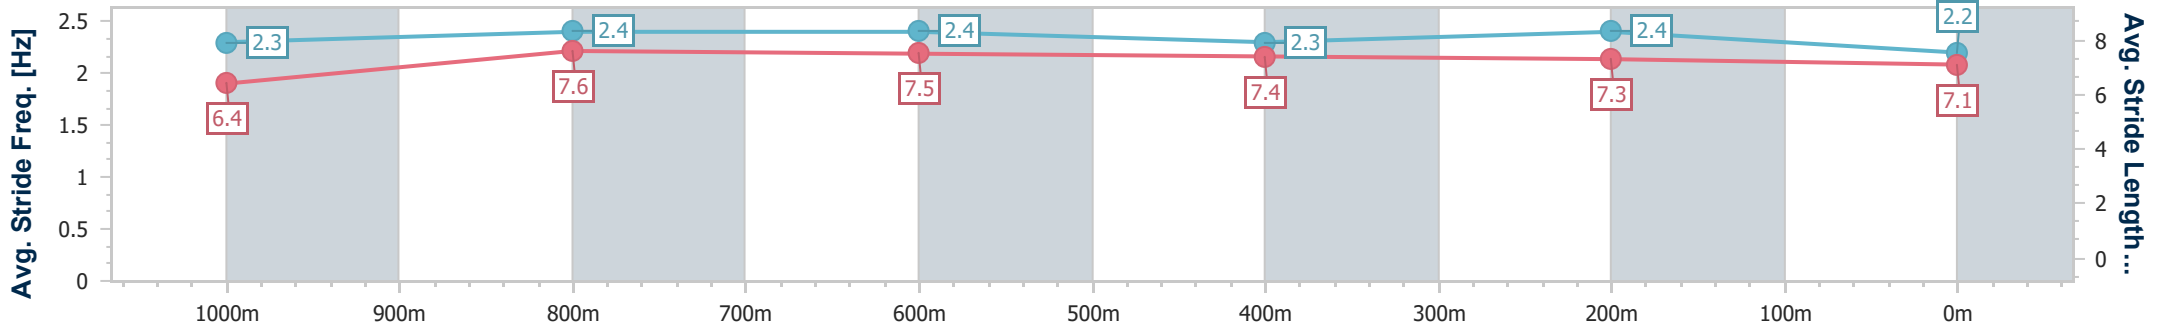

Eagle Farm QLD Professional
 Race 6: GIRLS DAY OUT 4 MARCH Maiden Handicap - 1200m
 08 February 2023 - 15:59
 Track Rating: Good 4, Weather: Fine, Rail Position: +8m Entire

BRISBANE
 RACING CLUB

Section	Overall	1000m	800m	600m	400m	200m
Section Times	1:12.64 [10] (0:14.33)	0:58.31 [9] (0:11.31)	0:47.00 [9] (0:11.29)	0:35.71 [10] (0:11.59)	0:24.12 [9] (0:11.47)	0:12.65 [9] (0:12.65)
Average Speed [km/h]	50.4	64.2	64.3	62.9	62.7	57.0
Top Speed [km/h]	64.6	65.3	65.6	65.0	65.1	60.5
Avg. Dist. to Rail [m]	3.5	2.0	1.9	2.5	7.7	8.4
Avg. Stride Freq. [Hz]	2.3	2.3	2.4	2.3	2.4	2.3
Avg. Stride Length [m]	6.0	7.6	7.6	7.5	7.3	6.9

- [] Ranking at each section and finish
- .-.- No data available at this section
- NA No data available

Horse/Jockey Name	Sukiche
Final Rank	11
Fastest Section Time (Section)	0:11.39 (1000m)
Top Speed [km/h] (Section)	66.1 (800m)
Race State	Finished

Eagle Farm QLD Professional
 Race 6: GIRLS DAY OUT 4 MARCH Maiden Handicap - 1200m
 08 February 2023 - 15:59
 Track Rating: Good 4, Weather: Fine, Rail Position: +8m Entire

BRISBANE
RACING CLUB

Section	Overall	1000m	800m	600m	400m	200m
Section Times	1:12.72 [11] (0:13.99)	0:58.73 [6] (0:11.39)	0:47.34 [8] (0:11.44)	0:35.90 [7] (0:11.55)	0:24.35 [7] (0:11.58)	0:12.77 [8] (0:12.77)
Average Speed [km/h]	51.7	64.5	64.2	63.3	62.2	56.4
Top Speed [km/h]	65.8	65.9	66.1	63.9	64.6	59.7
Avg. Dist. to Rail [m]	5.9	4.2	4.4	3.1	6.0	6.3
Avg. Stride Freq. [Hz]	2.3	2.4	2.4	2.3	2.4	2.2
Avg. Stride Length [m]	6.4	7.6	7.5	7.4	7.3	7.1