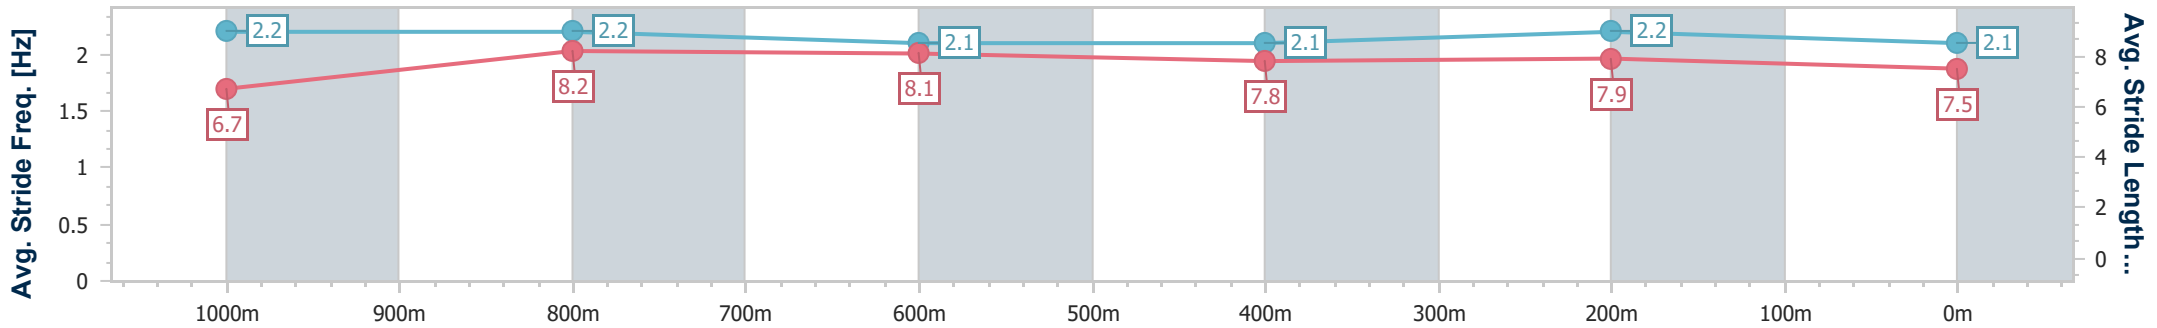

Eagle Farm QLD Professional
 Race 6: GIRLS DAY OUT 4 MARCH Maiden Handicap - 1200m
 08 February 2023 - 15:59
 Track Rating: Good 4, Weather: Fine, Rail Position: +8m Entire

BRISBANE
 RACING CLUB

Section	Overall	1000m	800m	600m	400m	200m
Section Times	1:10.93 [1] (0:13.67)	0:57.26 [1] (0:11.11)	0:46.15 [1] (0:11.46)	0:34.69 [1] (0:11.55)	0:23.14 [1] (0:11.27)	0:11.87 [1] (0:11.87)
Average Speed [km/h]	52.8	65.2	63.0	62.1	63.9	60.7
Top Speed [km/h]	65.4	66.0	65.2	63.4	66.2	62.5
Avg. Dist. to Rail [m]	0.7	1.2	0.8	0.6	0.5	0.2
Avg. Stride Freq. [Hz]	2.2	2.2	2.1	2.1	2.2	2.1
Avg. Stride Length [m]	6.7	8.2	8.1	7.8	7.9	7.5