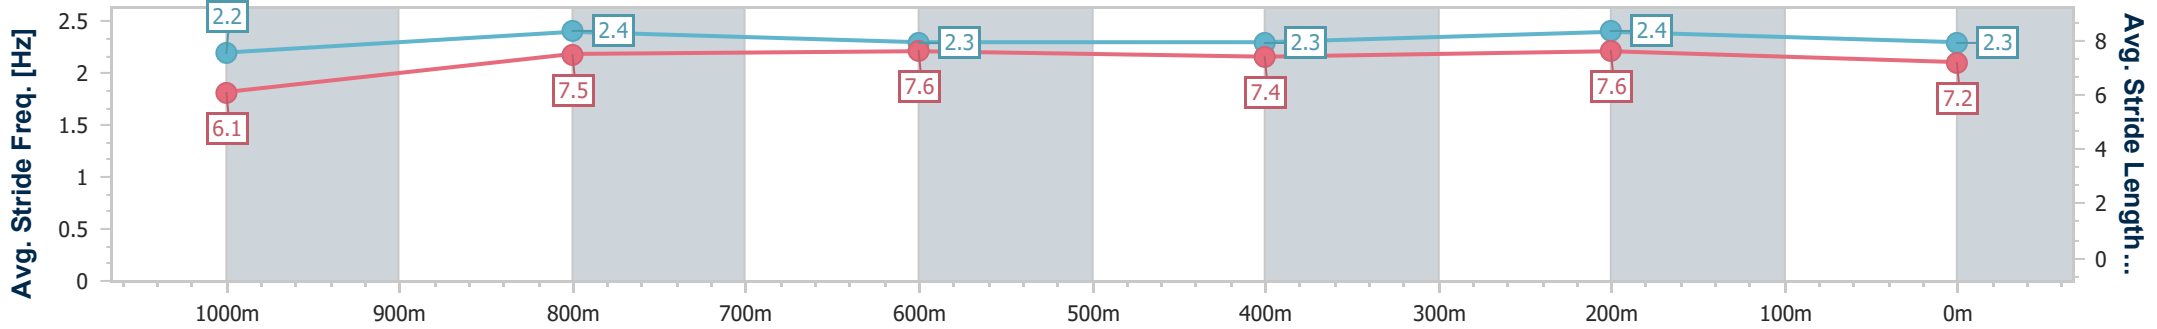

Horse/Jockey Name	Time To Testify
Final Rank	4
Fastest Section Time (Section)	0:10.90 (1000m)
Top Speed [km/h] (Section)	68.6 (Overall)
Race State	Finished

Eagle Farm QLD Professional
Race 6: GIRLS DAY OUT 4 MARCH Maiden Handicap - 1200m
08 February 2023 - 15:59
Track Rating: Good 4, Weather: Fine, Rail Position: +8m Entire

BRISBANE RACING CLUB

Section	Overall	1000m	800m	600m	400m	200m
Section Times	1:11.72 [4] (0:14.88)	0:56.84 [12] (0:10.90)	0:45.94 [10] (0:11.11)	0:34.83 [9] (0:11.57)	0:23.26 [8] (0:11.20)	0:12.06 [4] (0:12.06)
Average Speed [km/h]	48.7	66.7	64.7	62.2	64.2	59.7
Top Speed [km/h]	68.6	68.1	66.5	64.3	65.4	62.6
Avg. Dist. to Rail [m]	5.2	1.6	0.4	1.0	2.7	2.4
Avg. Stride Freq. [Hz]	2.2	2.4	2.3	2.3	2.4	2.3
Avg. Stride Length [m]	6.1	7.5	7.6	7.4	7.6	7.2

- [ ] Ranking at each section and finish
- -.-.- No data available at this section
- NA No data available