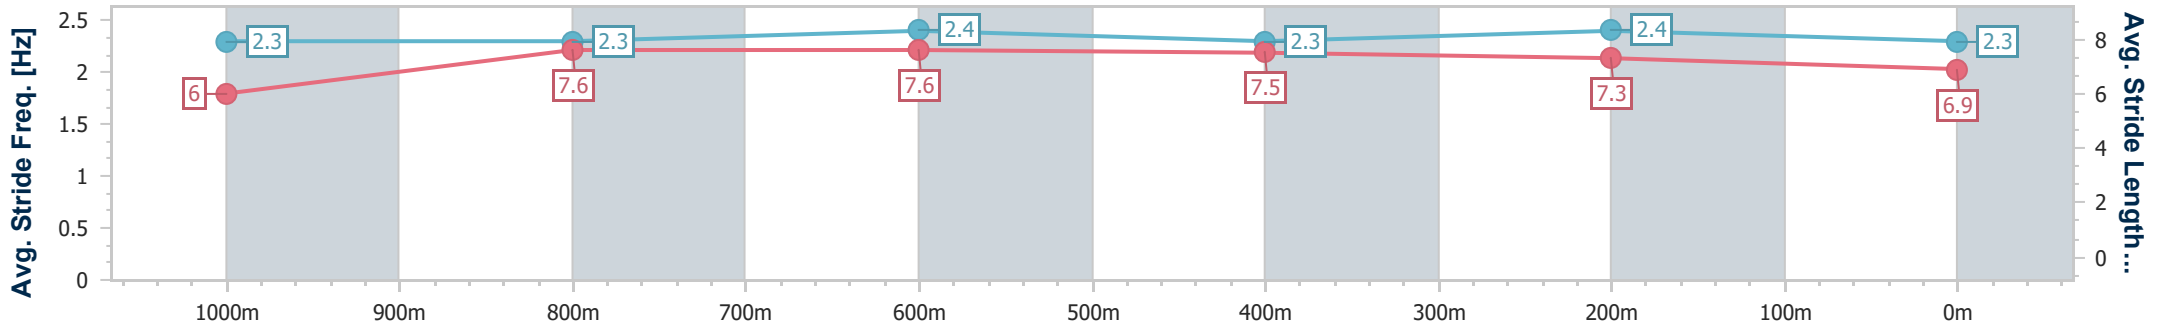

- [] Ranking at each section and finish
- .-.- No data available at this section
- NA No data available

Horse/Jockey Name	Robber Baron
Final Rank	10
Fastest Section Time (Section)	0:11.29 (800m)
Top Speed [km/h] (Section)	65.6 (800m)
Race State	Finished

Eagle Farm QLD Professional
 Race 6: GIRLS DAY OUT 4 MARCH Maiden Handicap - 1200m
 08 February 2023 - 15:59
 Track Rating: Good 4, Weather: Fine, Rail Position: +8m Entire

BRISBANE
 RACING CLUB

Section	Overall	1000m	800m	600m	400m	200m
Section Times	1:12.64 [10] (0:14.33)	0:58.31 [9] (0:11.31)	0:47.00 [9] (0:11.29)	0:35.71 [10] (0:11.59)	0:24.12 [9] (0:11.47)	0:12.65 [9] (0:12.65)
Average Speed [km/h]	50.4	64.2	64.3	62.9	62.7	57.0
Top Speed [km/h]	64.6	65.3	65.6	65.0	65.1	60.5
Avg. Dist. to Rail [m]	3.5	2.0	1.9	2.5	7.7	8.4
Avg. Stride Freq. [Hz]	2.3	2.3	2.4	2.3	2.4	2.3
Avg. Stride Length [m]	6.0	7.6	7.6	7.5	7.3	6.9