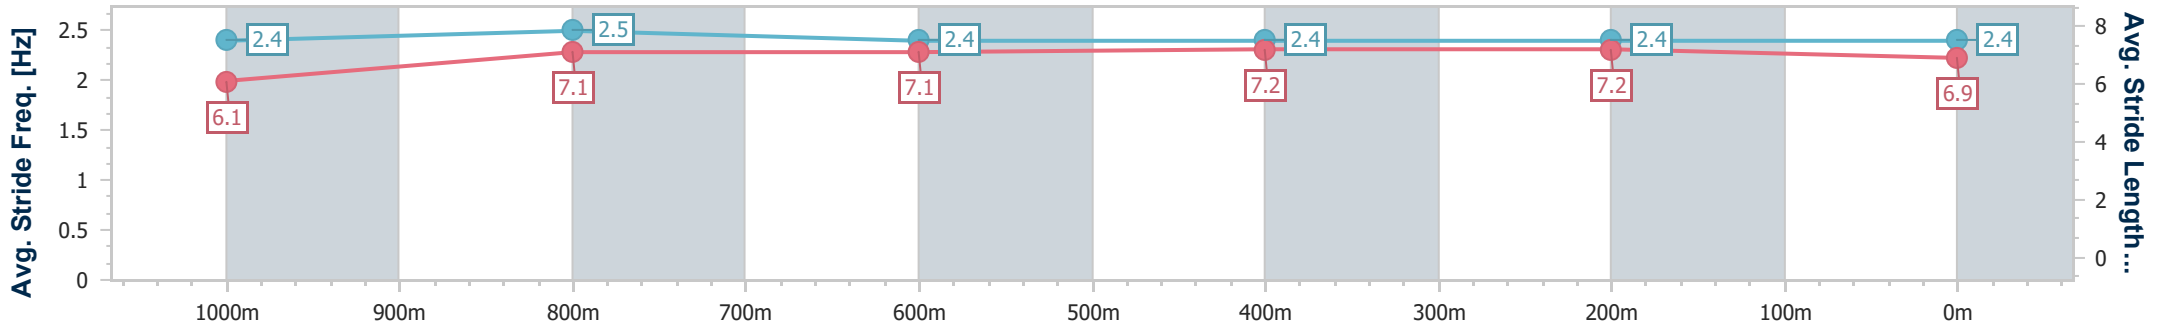

Horse/Jockey Name	Parues
Final Rank	7
Fastest Section Time (Section)	0:11.36 (1000m)
Top Speed [km/h] (Section)	66.9 (Overall)
Race State	Finished

Eagle Farm QLD Professional
Race 6: GIRLS DAY OUT 4 MARCH Maiden Handicap - 1200m
08 February 2023 - 15:59
Track Rating: Good 4, Weather: Fine, Rail Position: +8m Entire

BRISBANE
RACING CLUB

Section	Overall	1000m	800m	600m	400m	200m
Section Times	1:12.10 [7] (0:13.68)	0:58.42 [2] (0:11.36)	0:47.06 [4] (0:11.52)	0:35.54 [5] (0:11.73)	0:23.81 [6] (0:11.46)	0:12.35 [6] (0:12.35)
Average Speed [km/h]	52.7	64.2	63.3	61.5	62.8	58.4
Top Speed [km/h]	66.9	66.0	64.9	63.1	63.3	62.4
Avg. Dist. to Rail [m]	2.6	2.6	2.5	0.7	0.4	1.9
Avg. Stride Freq. [Hz]	2.4	2.5	2.4	2.4	2.4	2.4
Avg. Stride Length [m]	6.1	7.1	7.1	7.2	7.2	6.9

- [ ] Ranking at each section and finish
- -.-.- No data available at this section
- NA No data available