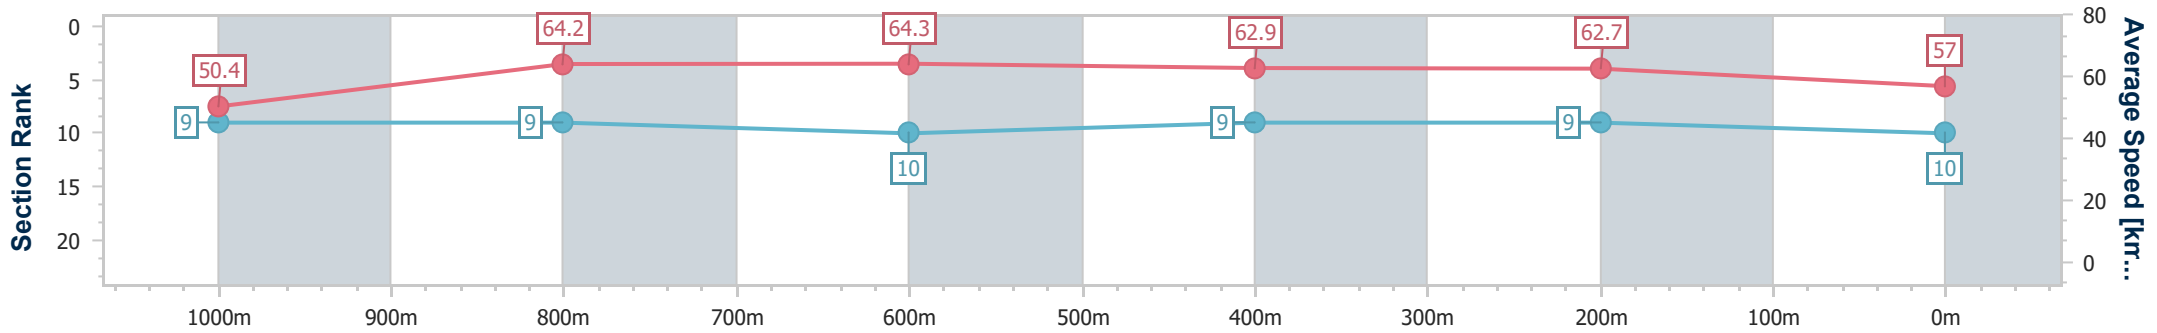

- [] Ranking at each section and finish
- .-.- No data available at this section
- NA No data available

Horse/Jockey Name	Robber Baron
Final Rank	10
Fastest Section Time (Section)	0:11.29 (800m)
Top Speed [km/h] (Section)	65.6 (800m)
Race State	Finished

Eagle Farm QLD Professional
 Race 6: GIRLS DAY OUT 4 MARCH Maiden Handicap - 1200m
 08 February 2023 - 15:59
 Track Rating: Good 4, Weather: Fine, Rail Position: +8m Entire

BRISBANE
 RACING CLUB

Section	Overall	1000m	800m	600m	400m	200m
Section Times	1:12.64 [10] (0:14.33)	0:58.31 [9] (0:11.31)	0:47.00 [9] (0:11.29)	0:35.71 [10] (0:11.59)	0:24.12 [9] (0:11.47)	0:12.65 [9] (0:12.65)
Average Speed [km/h]	50.4	64.2	64.3	62.9	62.7	57.0
Top Speed [km/h]	64.6	65.3	65.6	65.0	65.1	60.5
Avg. Dist. to Rail [m]	3.5	2.0	1.9	2.5	7.7	8.4
Avg. Stride Freq. [Hz]	2.3	2.3	2.4	2.3	2.4	2.3
Avg. Stride Length [m]	6.0	7.6	7.6	7.5	7.3	6.9