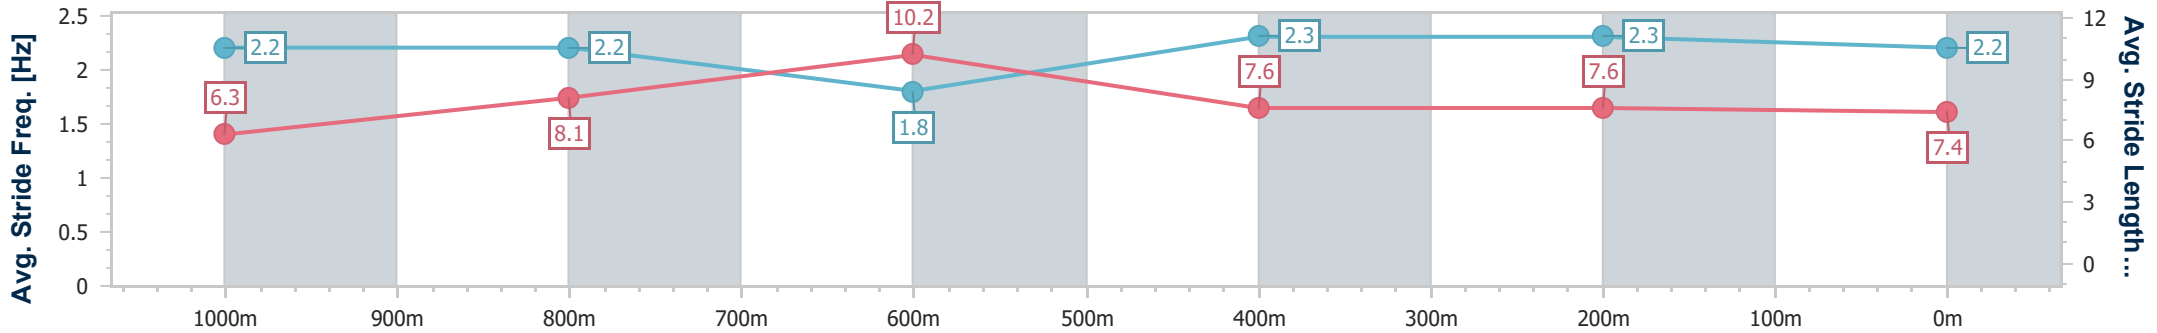

- [] Ranking at each section and finish
- .-.- No data available at this section
- NA No data available

Horse/Jockey Name	Nothin' But Looks
Final Rank	8
Fastest Section Time (Section)	0:11.28 (800m)
Top Speed [km/h] (Section)	65.8 (800m)
Race State	Finished

Eagle Farm QLD Professional
 Race 6: GIRLS DAY OUT 4 MARCH Maiden Handicap - 1200m
 08 February 2023 - 15:59
 Track Rating: Good 4, Weather: Fine, Rail Position: +8m Entire

BRISBANE RACING CLUB

Section	Overall	1000m	800m	600m	400m	200m
Section Times	1:12.12 [8] (0:14.59)	0:57.53 [10] (0:11.38)	0:46.15 [11] (0:11.28)	0:34.87 [11] (0:11.53)	0:23.34 [11] (0:11.30)	0:12.04 [10]
Average Speed [km/h]	49.4	64.1	64.0	62.5	63.8	59.7
Top Speed [km/h]	63.9	65.7	65.8	64.5	65.3	61.3
Avg. Dist. to Rail [m]	4.2	2.4	0.8	0.5	2.8	3.9
Avg. Stride Freq. [Hz]	2.2	2.2	1.8	2.3	2.3	2.2
Avg. Stride Length [m]	6.3	8.1	10.2	7.6	7.6	7.4