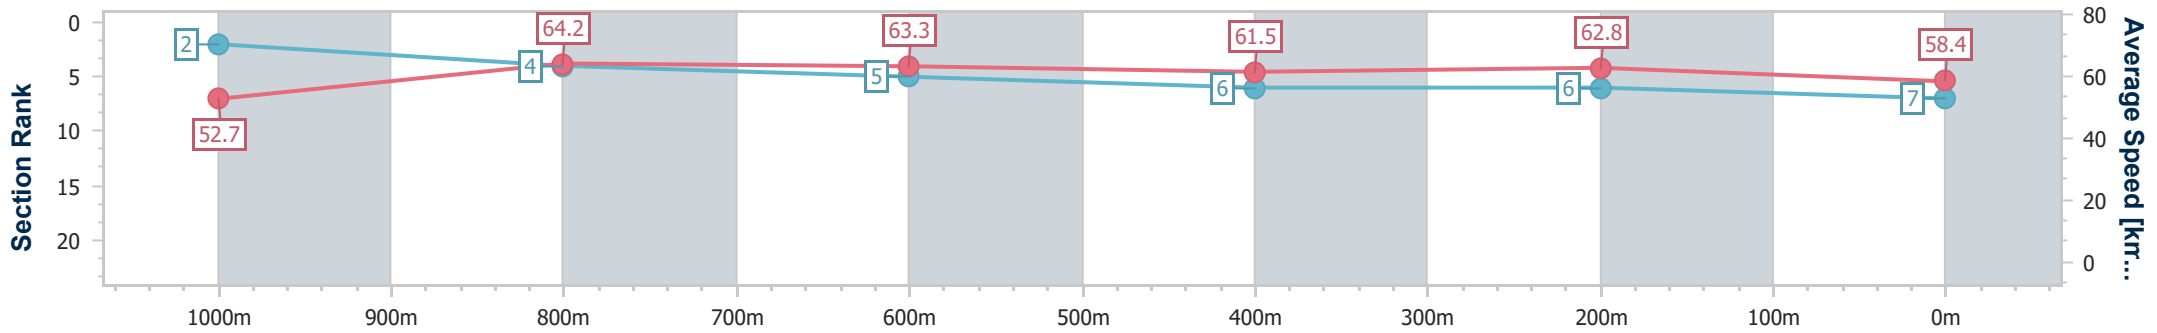

Horse/Jockey Name	Parues
Final Rank	7
Fastest Section Time (Section)	0:11.36 (1000m)
Top Speed [km/h] (Section)	66.9 (Overall)
Race State	Finished

Eagle Farm QLD Professional
Race 6: GIRLS DAY OUT 4 MARCH Maiden Handicap - 1200m
08 February 2023 - 15:59
Track Rating: Good 4, Weather: Fine, Rail Position: +8m Entire

BRISBANE
RACING CLUB

Section	Overall	1000m	800m	600m	400m	200m
Section Times	1:12.10 [7] (0:13.68)	0:58.42 [2] (0:11.36)	0:47.06 [4] (0:11.52)	0:35.54 [5] (0:11.73)	0:23.81 [6] (0:11.46)	0:12.35 [6] (0:12.35)
Average Speed [km/h]	52.7	64.2	63.3	61.5	62.8	58.4
Top Speed [km/h]	66.9	66.0	64.9	63.1	63.3	62.4
Avg. Dist. to Rail [m]	2.6	2.6	2.5	0.7	0.4	1.9
Avg. Stride Freq. [Hz]	2.4	2.5	2.4	2.4	2.4	2.4
Avg. Stride Length [m]	6.1	7.1	7.1	7.2	7.2	6.9

- [ ] Ranking at each section and finish
- -.-.- No data available at this section
- NA No data available