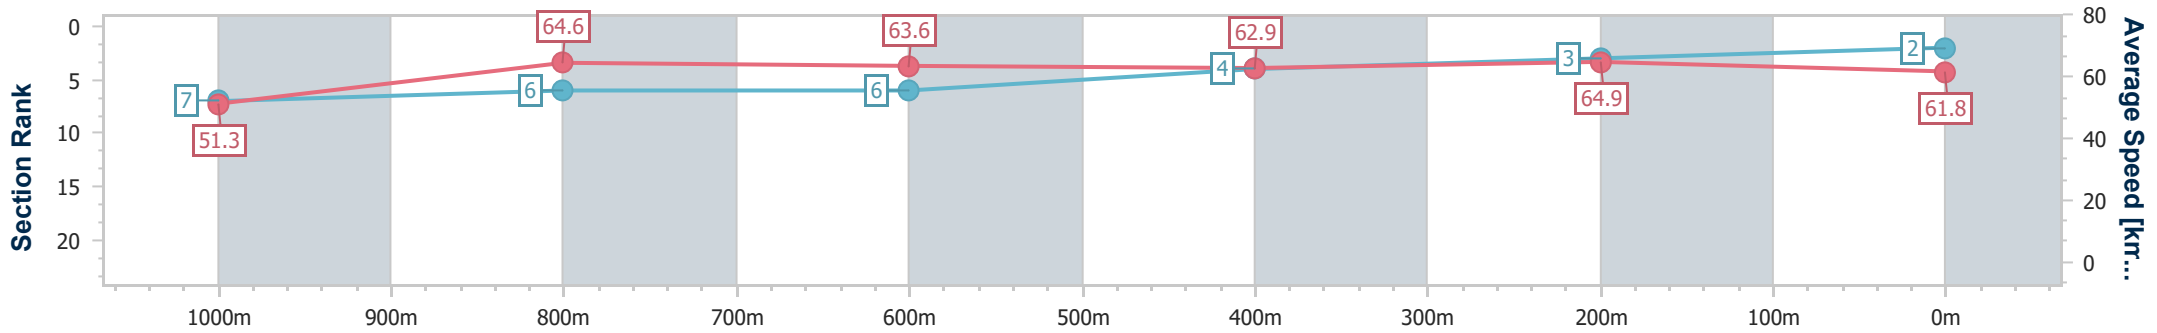

Horse/Jockey Name	Naval Trader
Final Rank	2
Fastest Section Time (Section)	0:11.09 (400m)
Top Speed [km/h] (Section)	66.2 (Overall)
Race State	Finished

Eagle Farm QLD Professional
Race 6: GIRLS DAY OUT 4 MARCH Maiden Handicap - 1200m
08 February 2023 - 15:59
Track Rating: Good 4, Weather: Fine, Rail Position: +8m Entire

BRISBANE RACING CLUB

Section	Overall	1000m	800m	600m	400m	200m
Section Times	1:10.96 [2] (0:14.07)	0:56.89 [7] (0:11.23)	0:45.66 [6] (0:11.44)	0:34.22 [6] (0:11.47)	0:22.75 [4] (0:11.09)	0:11.66 [3] (0:11.66)
Average Speed [km/h]	51.3	64.6	63.6	62.9	64.9	61.8
Top Speed [km/h]	66.2	66.1	64.7	65.5	65.5	64.2
Avg. Dist. to Rail [m]	1.1	1.7	2.3	0.8	1.7	2.8
Avg. Stride Freq. [Hz]	2.2	2.3	2.2	2.2	2.3	2.3
Avg. Stride Length [m]	6.4	7.8	8.0	7.9	7.8	7.5

- [ ] Ranking at each section and finish
- -.-.- No data available at this section
- NA No data available