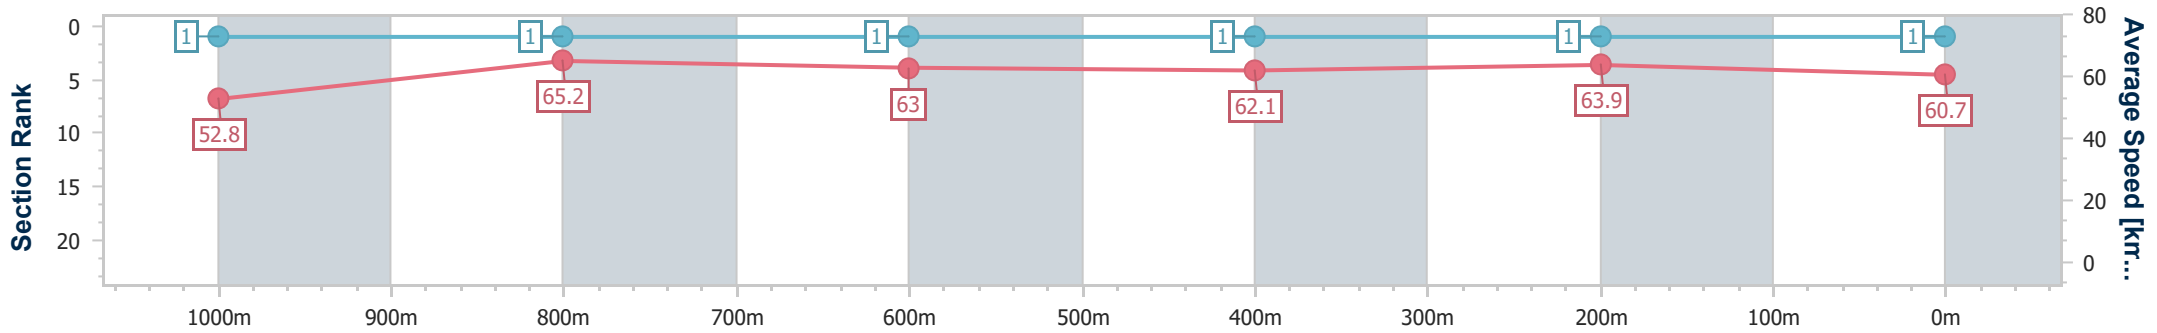

Eagle Farm QLD Professional
 Race 6: GIRLS DAY OUT 4 MARCH Maiden Handicap - 1200m
 08 February 2023 - 15:59
 Track Rating: Good 4, Weather: Fine, Rail Position: +8m Entire

BRISBANE
 RACING CLUB

Section	Overall	1000m	800m	600m	400m	200m
Section Times	1:10.93 [1] (0:13.67)	0:57.26 [1] (0:11.11)	0:46.15 [1] (0:11.46)	0:34.69 [1] (0:11.55)	0:23.14 [1] (0:11.27)	0:11.87 [1] (0:11.87)
Average Speed [km/h]	52.8	65.2	63.0	62.1	63.9	60.7
Top Speed [km/h]	65.4	66.0	65.2	63.4	66.2	62.5
Avg. Dist. to Rail [m]	0.7	1.2	0.8	0.6	0.5	0.2
Avg. Stride Freq. [Hz]	2.2	2.2	2.1	2.1	2.2	2.1
Avg. Stride Length [m]	6.7	8.2	8.1	7.8	7.9	7.5