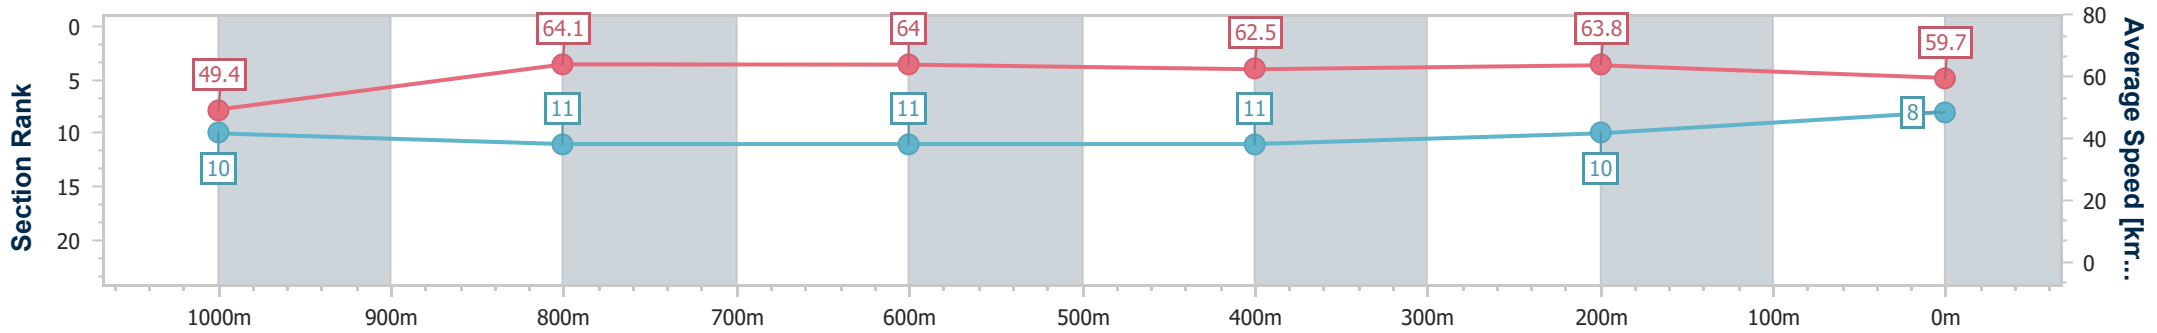

Horse/Jockey Name	Nothin' But Looks
Final Rank	8
Fastest Section Time (Section)	0:11.28 (800m)
Top Speed [km/h] (Section)	65.8 (800m)
Race State	Finished

Eagle Farm QLD Professional
Race 6: GIRLS DAY OUT 4 MARCH Maiden Handicap - 1200m
08 February 2023 - 15:59
Track Rating: Good 4, Weather: Fine, Rail Position: +8m Entire

BRISBANE RACING CLUB

Section	Overall	1000m	800m	600m	400m	200m
Section Times	1:12.12 [8] (0:14.59)	0:57.53 [10] (0:11.38)	0:46.15 [11] (0:11.28)	0:34.87 [11] (0:11.53)	0:23.34 [11] (0:11.30)	0:12.04 [10]
Average Speed [km/h]	49.4	64.1	64.0	62.5	63.8	59.7
Top Speed [km/h]	63.9	65.7	65.8	64.5	65.3	61.3
Avg. Dist. to Rail [m]	4.2	2.4	0.8	0.5	2.8	3.9
Avg. Stride Freq. [Hz]	2.2	2.2	1.8	2.3	2.3	2.2
Avg. Stride Length [m]	6.3	8.1	10.2	7.6	7.6	7.4

- [ ] Ranking at each section and finish
- -.-.- No data available at this section
- NA No data available