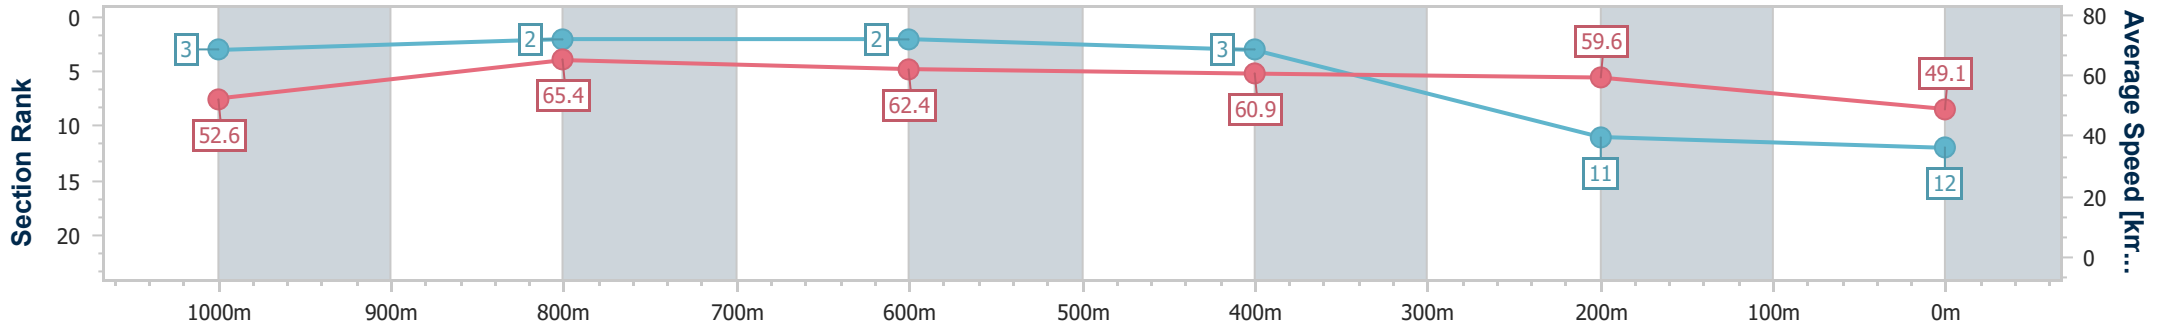

Horse/Jockey Name	Rocky Rogue
Final Rank	12
Fastest Section Time (Section)	0:11.16 (1000m)
Top Speed [km/h] (Section)	69.0 (Overall)
Race State	Finished

Eagle Farm QLD Professional
Race 6: GIRLS DAY OUT 4 MARCH Maiden Handicap - 1200m
08 February 2023 - 15:59
Track Rating: Good 4, Weather: Fine, Rail Position: +8m Entire

BRISBANE
RACING CLUB

Section	Overall	1000m	800m	600m	400m	200m
Section Times	1:14.76 [12] (0:13.78)	1:00.98 [3] (0:11.16)	0:49.82 [2] (0:11.38)	0:38.44 [2] (0:11.71)	0:26.73 [3] (0:12.08)	0:14.65 [11] (0:14.65)
Average Speed [km/h]	52.6	65.4	62.4	60.9	59.6	49.1
Top Speed [km/h]	69.0	68.9	63.3	61.7	61.6	55.9
Avg. Dist. to Rail [m]	9.5	2.9	3.4	1.9	2.0	3.7
Avg. Stride Freq. [Hz]	2.3	2.4	2.3	2.2	2.2	2.0
Avg. Stride Length [m]	6.3	7.6	7.6	7.5	7.6	6.8

- [ ] Ranking at each section and finish
- -.-.- No data available at this section
- NA No data available