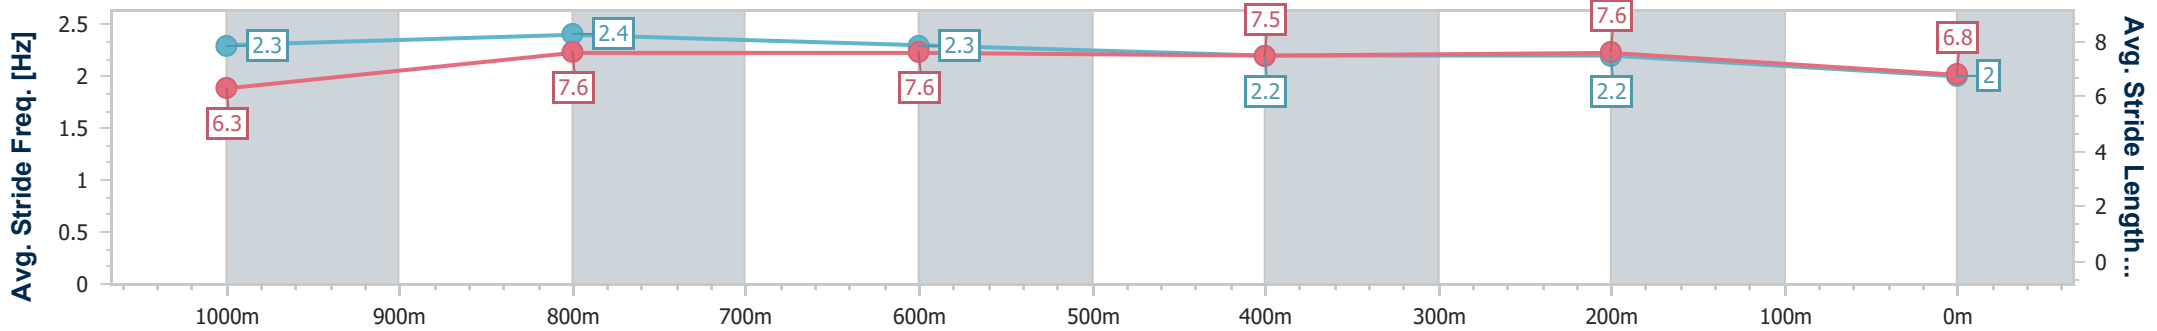

Eagle Farm QLD Professional
 Race 6: GIRLS DAY OUT 4 MARCH Maiden Handicap - 1200m
 08 February 2023 - 15:59
 Track Rating: Good 4, Weather: Fine, Rail Position: +8m Entire

BRISBANE
RACING CLUB

Section	Overall	1000m	800m	600m	400m	200m
Section Times	1:12.72 [11] (0:13.99)	0:58.73 [6] (0:11.39)	0:47.34 [8] (0:11.44)	0:35.90 [7] (0:11.55)	0:24.35 [7] (0:11.58)	0:12.77 [8] (0:12.77)
Average Speed [km/h]	51.7	64.5	64.2	63.3	62.2	56.4
Top Speed [km/h]	65.8	65.9	66.1	63.9	64.6	59.7
Avg. Dist. to Rail [m]	5.9	4.2	4.4	3.1	6.0	6.3
Avg. Stride Freq. [Hz]	2.3	2.4	2.4	2.3	2.4	2.2
Avg. Stride Length [m]	6.4	7.6	7.5	7.4	7.3	7.1

- [] Ranking at each section and finish
- .-.- No data available at this section
- NA No data available

Horse/Jockey Name	Rocky Rogue
Final Rank	12
Fastest Section Time (Section)	0:11.16 (1000m)
Top Speed [km/h] (Section)	69.0 (Overall)
Race State	Finished

Eagle Farm QLD Professional
 Race 6: GIRLS DAY OUT 4 MARCH Maiden Handicap - 1200m
 08 February 2023 - 15:59
 Track Rating: Good 4, Weather: Fine, Rail Position: +8m Entire

BRISBANE
RACING CLUB

Section	Overall	1000m	800m	600m	400m	200m
Section Times	1:14.76 [12] (0:13.78)	1:00.98 [3] (0:11.16)	0:49.82 [2] (0:11.38)	0:38.44 [2] (0:11.71)	0:26.73 [3] (0:12.08)	0:14.65 [11] (0:14.65)
Average Speed [km/h]	52.6	65.4	62.4	60.9	59.6	49.1
Top Speed [km/h]	69.0	68.9	63.3	61.7	61.6	55.9
Avg. Dist. to Rail [m]	9.5	2.9	3.4	1.9	2.0	3.7
Avg. Stride Freq. [Hz]	2.3	2.4	2.3	2.2	2.2	2.0
Avg. Stride Length [m]	6.3	7.6	7.6	7.5	7.6	6.8