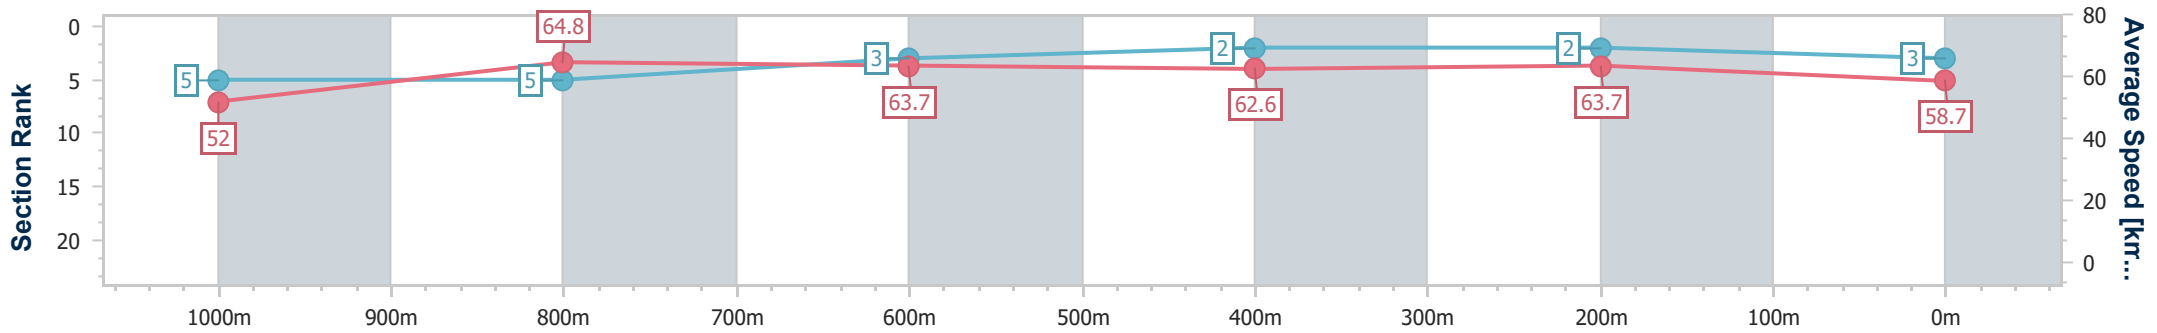

Horse/Jockey Name	Jackson On Time
Final Rank	3
Fastest Section Time (Section)	0:11.19 (1000m)
Top Speed [km/h] (Section)	65.9 (1000m)
Race State	Finished

Eagle Farm QLD Professional
Race 6: GIRLS DAY OUT 4 MARCH Maiden Handicap - 1200m
08 February 2023 - 15:59
Track Rating: Good 4, Weather: Fine, Rail Position: +8m Entire

BRISBANE
RACING CLUB

Section	Overall	1000m	800m	600m	400m	200m
Section Times	1:11.54 [3] (0:13.88)	0:57.66 [5] (0:11.19)	0:46.47 [5] (0:11.33)	0:35.14 [3] (0:11.54)	0:23.60 [2] (0:11.33)	0:12.27 [2] (0:12.27)
Average Speed [km/h]	52.0	64.8	63.7	62.6	63.7	58.7
Top Speed [km/h]	65.8	65.9	65.2	64.3	65.0	61.7
Avg. Dist. to Rail [m]	2.6	1.4	0.8	0.9	1.8	4.3
Avg. Stride Freq. [Hz]	2.2	2.3	2.2	2.2	2.3	2.3
Avg. Stride Length [m]	6.5	8.0	7.9	7.7	7.6	7.2

- [ ] Ranking at each section and finish
- -.-.- No data available at this section
- NA No data available