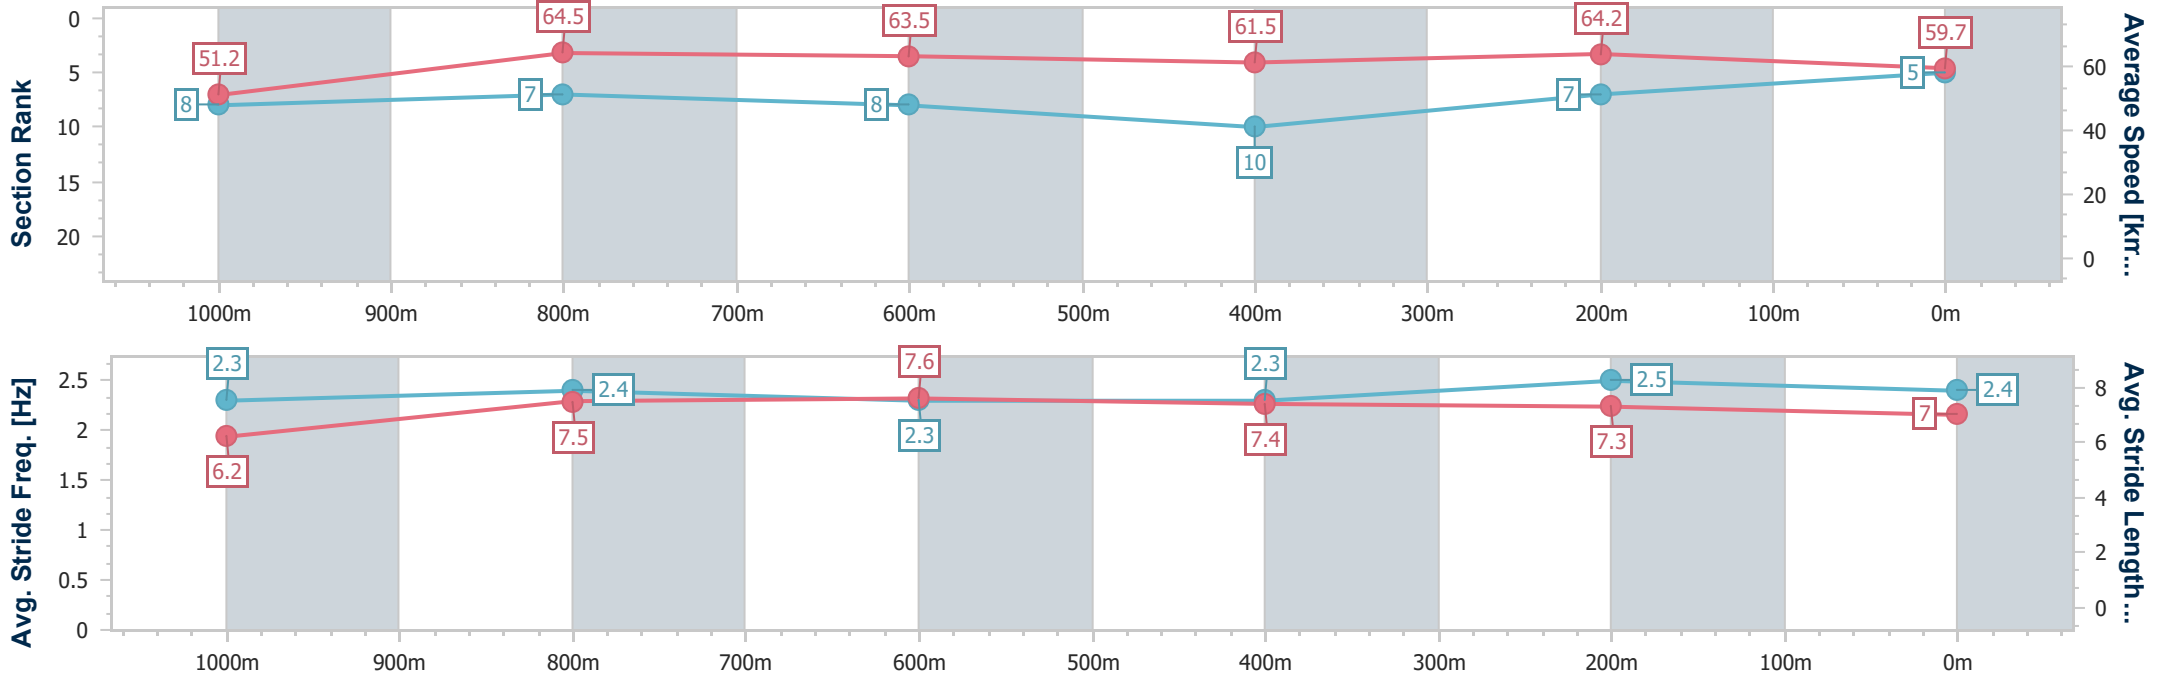

- [] Ranking at each section and finish
- .-.- No data available at this section
- NA No data available

Horse/Jockey Name	I Am Takingthelot
Final Rank	5
Fastest Section Time (Section)	0:11.23 (400m)
Top Speed [km/h] (Section)	65.5 (400m)
Race State	Finished

Eagle Farm QLD Professional
 Race 6: GIRLS DAY OUT 4 MARCH Maiden Handicap - 1200m
 08 February 2023 - 15:59
 Track Rating: Good 4, Weather: Fine, Rail Position: +8m Entire

BRISBANE
 RACING CLUB

Section	Overall	1000m	800m	600m	400m	200m
Section Times	1:11.85 [5] (0:14.11)	0:57.74 [8] (0:11.27)	0:46.47 [7] (0:11.44)	0:35.03 [8] (0:11.75)	0:23.28 [10] (0:11.23)	0:12.05 [7] (0:12.05)
Average Speed [km/h]	51.2	64.5	63.5	61.5	64.2	59.7
Top Speed [km/h]	64.5	65.4	64.7	64.9	65.5	62.9
Avg. Dist. to Rail [m]	2.4	2.1	2.0	0.9	3.9	4.2
Avg. Stride Freq. [Hz]	2.3	2.4	2.3	2.3	2.5	2.4
Avg. Stride Length [m]	6.2	7.5	7.6	7.4	7.3	7.0