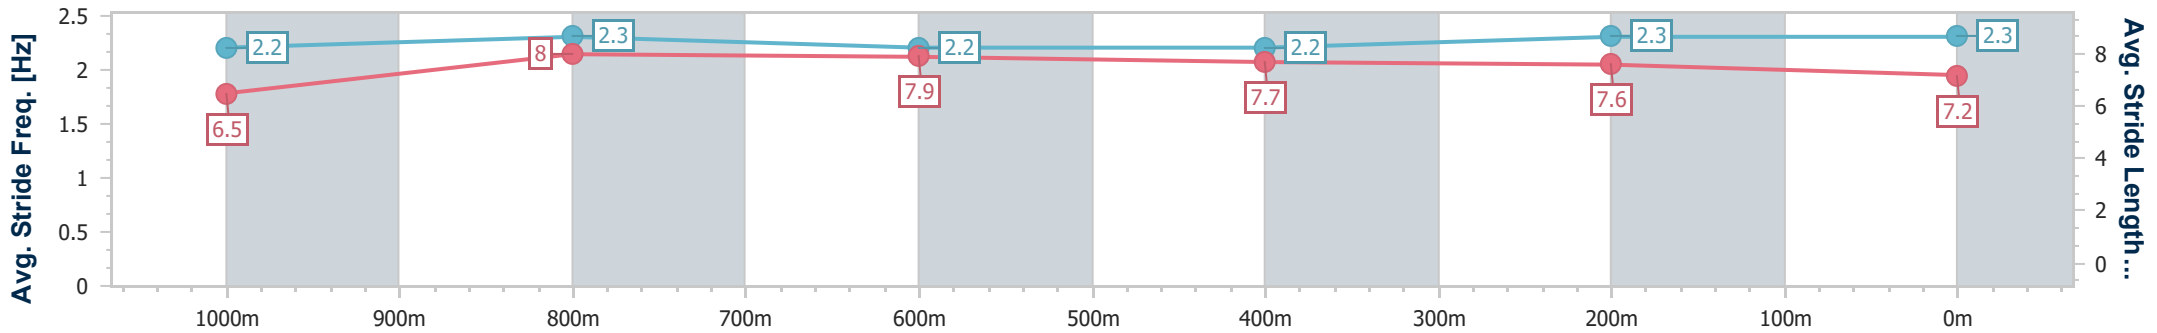

Eagle Farm QLD Professional
 Race 6: GIRLS DAY OUT 4 MARCH Maiden Handicap - 1200m
 08 February 2023 - 15:59
 Track Rating: Good 4, Weather: Fine, Rail Position: +8m Entire

BRISBANE
 RACING CLUB

Section	Overall	1000m	800m	600m	400m	200m
Section Times	1:11.54 [3] (0:13.88)	0:57.66 [5] (0:11.19)	0:46.47 [5] (0:11.33)	0:35.14 [3] (0:11.54)	0:23.60 [2] (0:11.33)	0:12.27 [2] (0:12.27)
Average Speed [km/h]	52.0	64.8	63.7	62.6	63.7	58.7
Top Speed [km/h]	65.8	65.9	65.2	64.3	65.0	61.7
Avg. Dist. to Rail [m]	2.6	1.4	0.8	0.9	1.8	4.3
Avg. Stride Freq. [Hz]	2.2	2.3	2.2	2.2	2.3	2.3
Avg. Stride Length [m]	6.5	8.0	7.9	7.7	7.6	7.2