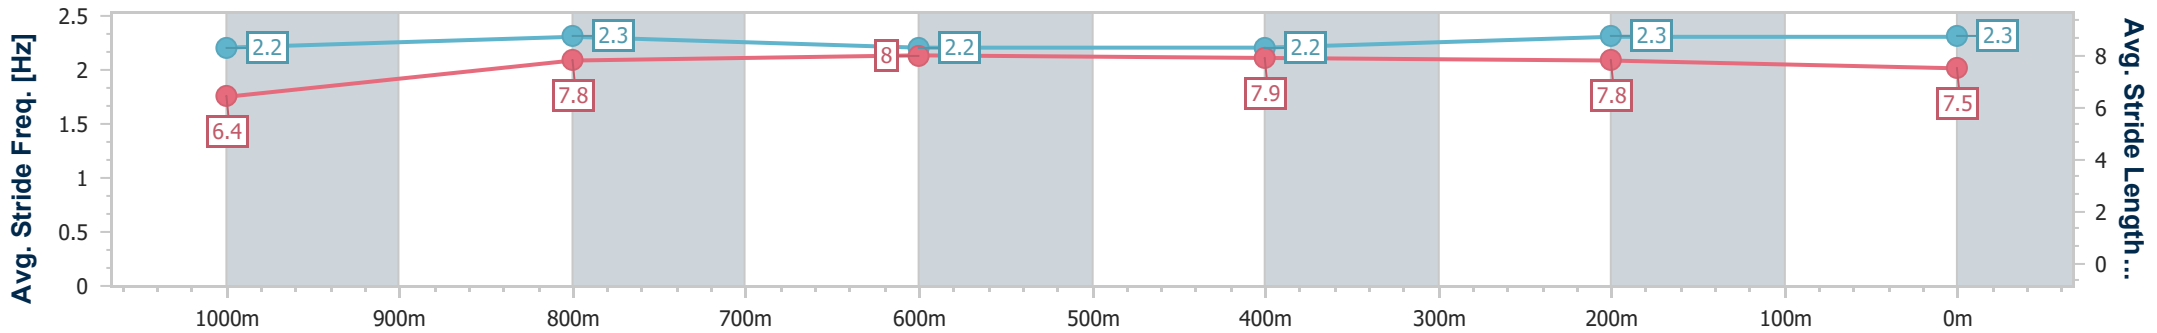

Horse/Jockey Name	Naval Trader
Final Rank	2
Fastest Section Time (Section)	0:11.09 (400m)
Top Speed [km/h] (Section)	66.2 (Overall)
Race State	Finished

Eagle Farm QLD Professional
Race 6: GIRLS DAY OUT 4 MARCH Maiden Handicap - 1200m
08 February 2023 - 15:59
Track Rating: Good 4, Weather: Fine, Rail Position: +8m Entire

BRISBANE RACING CLUB

Section	Overall	1000m	800m	600m	400m	200m
Section Times	1:10.96 [2] (0:14.07)	0:56.89 [7] (0:11.23)	0:45.66 [6] (0:11.44)	0:34.22 [6] (0:11.47)	0:22.75 [4] (0:11.09)	0:11.66 [3] (0:11.66)
Average Speed [km/h]	51.3	64.6	63.6	62.9	64.9	61.8
Top Speed [km/h]	66.2	66.1	64.7	65.5	65.5	64.2
Avg. Dist. to Rail [m]	1.1	1.7	2.3	0.8	1.7	2.8
Avg. Stride Freq. [Hz]	2.2	2.3	2.2	2.2	2.3	2.3
Avg. Stride Length [m]	6.4	7.8	8.0	7.9	7.8	7.5

- [ ] Ranking at each section and finish
- -.-.- No data available at this section
- NA No data available