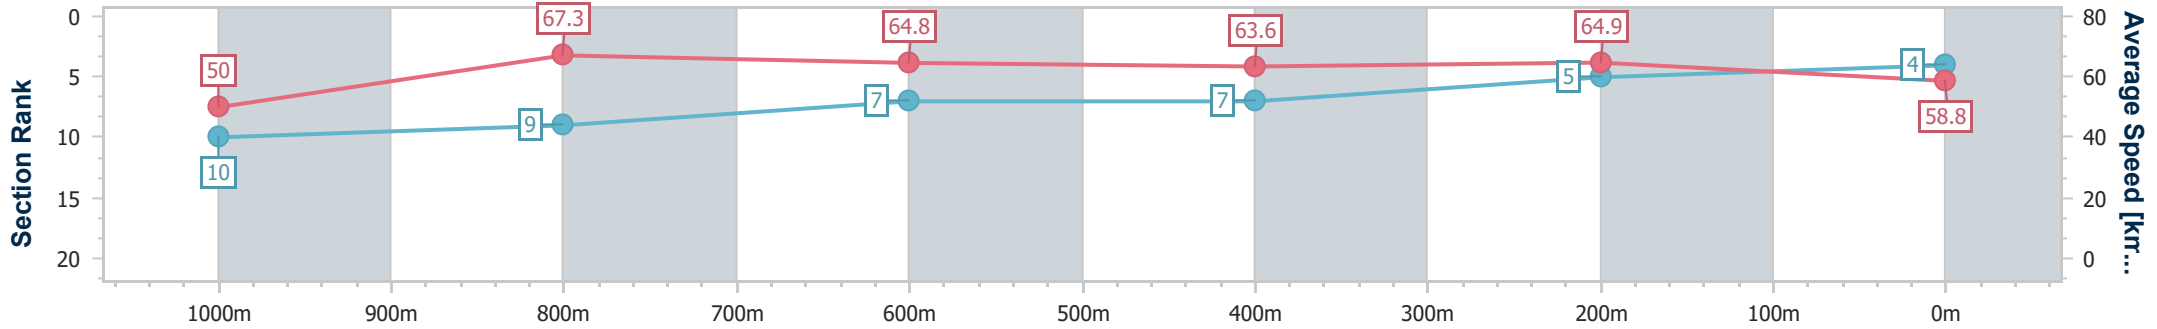

### Eagle Farm QLD Professional

Race 9: BRC MEMBERSHIP Class 1 Handicap - 1200m

08 February 2023 - 17:50

Track Rating: Good 4, Weather: Fine, Rail Position: +8m Entire

BRISBANE RACING CLUB

Section	Overall	1000m	800m	600m	400m	200m
Section Times	1:11.09 [4] (0:14.58)	0:56.51 [10] (0:10.88)	0:45.63 [9] (0:10.98)	0:34.65 [7] (0:11.30)	0:23.35 [7] (0:11.09)	0:12.26 [5] (0:12.26)
Average Speed [km/h]	50.0	67.3	64.8	63.6	64.9	58.8
Top Speed [km/h]	66.1	68.4	66.8	65.0	65.8	63.4
Avg. Dist. to Rail [m]	2.2	3.3	2.8	1.2	4.6	5.0
Avg. Stride Freq. [Hz]	2.2	2.3	2.2	2.3	2.4	2.3
Avg. Stride Length [m]	6.2	8.1	7.9	7.7	7.6	7.1