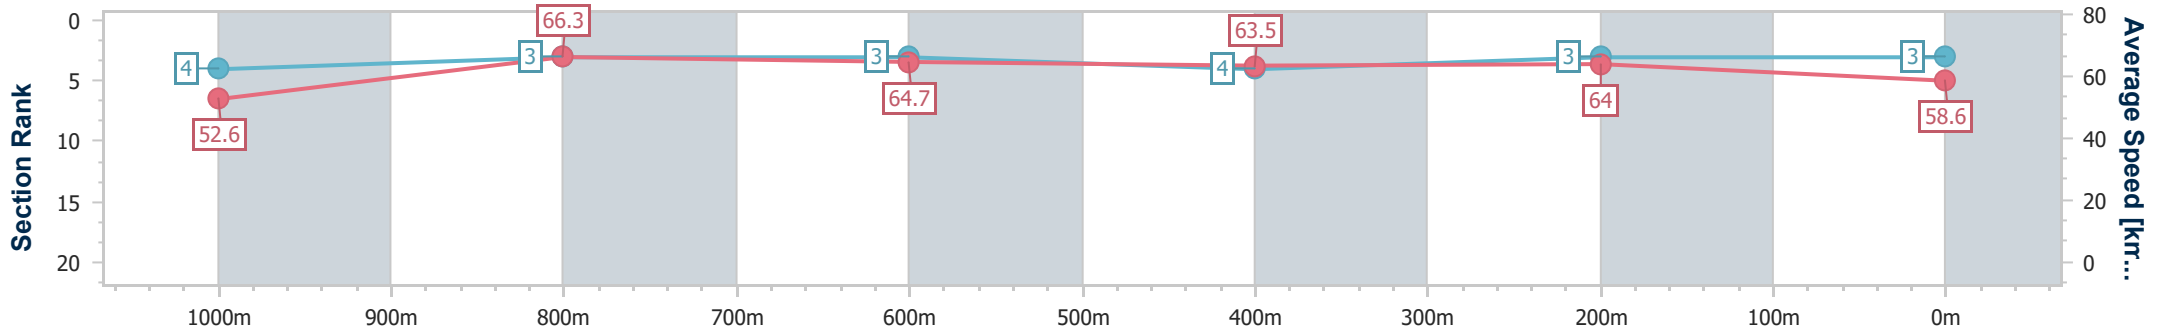

Horse/Jockey Name	Derry Grove
Final Rank	3
Fastest Section Time (Section)	0:11.04 (1000m)
Top Speed [km/h] (Section)	67.2 (Overall)
Race State	Finished

Eagle Farm QLD Professional
Race 9: BRC MEMBERSHIP Class 1 Handicap - 1200m
08 February 2023 - 17:50
Track Rating: Good 4, Weather: Fine, Rail Position: +8m Entire

BRISBANE
RACING CLUB

Section	Overall	1000m	800m	600m	400m	200m
Section Times	1:11.08 [3] (0:13.69)	0:57.39 [4] (0:11.04)	0:46.35 [3] (0:11.30)	0:35.05 [3] (0:11.52)	0:23.53 [4] (0:11.24)	0:12.29 [3] (0:12.29)
Average Speed [km/h]	52.6	66.3	64.7	63.5	64.0	58.6
Top Speed [km/h]	67.2	66.9	66.7	64.1	65.6	62.7
Avg. Dist. to Rail [m]	1.6	3.2	3.6	2.6	1.6	0.6
Avg. Stride Freq. [Hz]	2.4	2.4	2.3	2.3	2.3	2.3
Avg. Stride Length [m]	6.2	7.7	7.8	7.7	7.5	7.1

- [ ] Ranking at each section and finish
- -.-.- No data available at this section
- NA No data available