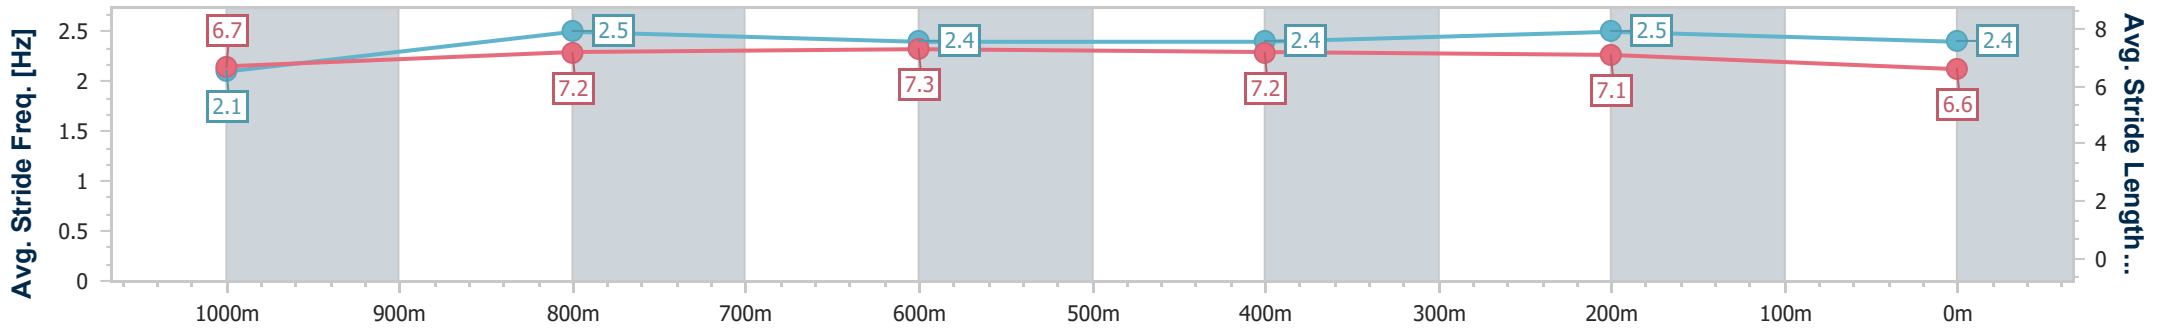

### Eagle Farm QLD Professional

Race 9: BRC MEMBERSHIP Class 1 Handicap - 1200m

08 February 2023 - 17:50

Track Rating: Good 4, Weather: Fine, Rail Position: +8m Entire

BRISBANE RACING CLUB

Section	Overall	1000m	800m	600m	400m	200m
Section Times	1:11.67 [7] (0:14.07)	0:57.60 [6] (0:10.97)	0:46.63 [8] (0:11.46)	0:35.17 [9] (0:11.24)	0:23.93 [8] (0:11.25)	0:12.68 [9] (0:12.68)
Average Speed [km/h]	51.2	66.4	64.1	64.3	63.9	56.8
Top Speed [km/h]	66.0	67.2	65.3	64.9	65.5	59.6
Avg. Dist. to Rail [m]	1.4	2.8	4.4	0.8	2.4	3.4
Avg. Stride Freq. [Hz]	2.1	2.5	2.4	2.4	2.5	2.4
Avg. Stride Length [m]	6.7	7.2	7.3	7.2	7.1	6.6