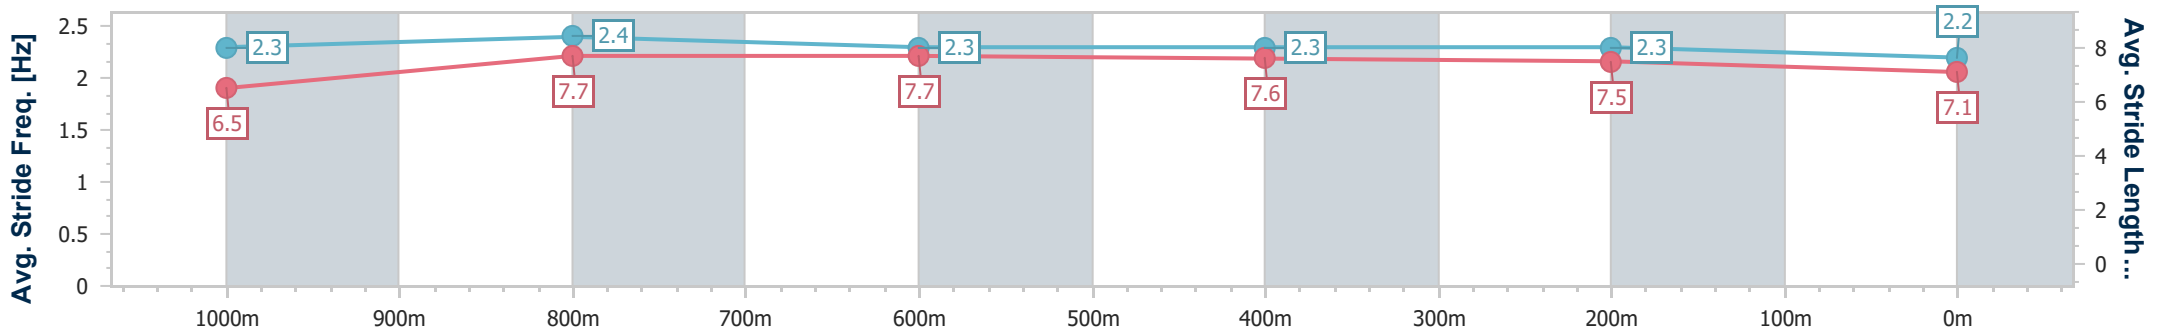

### Eagle Farm QLD Professional

Race 9: BRC MEMBERSHIP Class 1 Handicap - 1200m

08 February 2023 - 17:50

Track Rating: Good 4, Weather: Fine, Rail Position: +8m Entire

BRISBANE RACING CLUB

Section	Overall	1000m	800m	600m	400m	200m
Section Times	1:11.45 [6] (0:13.52)	0:57.93 [3] (0:11.00)	0:46.93 [2] (0:11.26)	0:35.67 [2] (0:11.47)	0:24.20 [2] (0:11.45)	0:12.75 [2] (0:12.75)
Average Speed [km/h]	53.5	66.6	64.7	63.3	62.8	56.4
Top Speed [km/h]	66.4	67.5	66.2	63.8	64.4	60.7
Avg. Dist. to Rail [m]	7.4	3.2	2.6	1.4	2.1	1.6
Avg. Stride Freq. [Hz]	2.3	2.4	2.3	2.3	2.3	2.2
Avg. Stride Length [m]	6.5	7.7	7.7	7.6	7.5	7.1