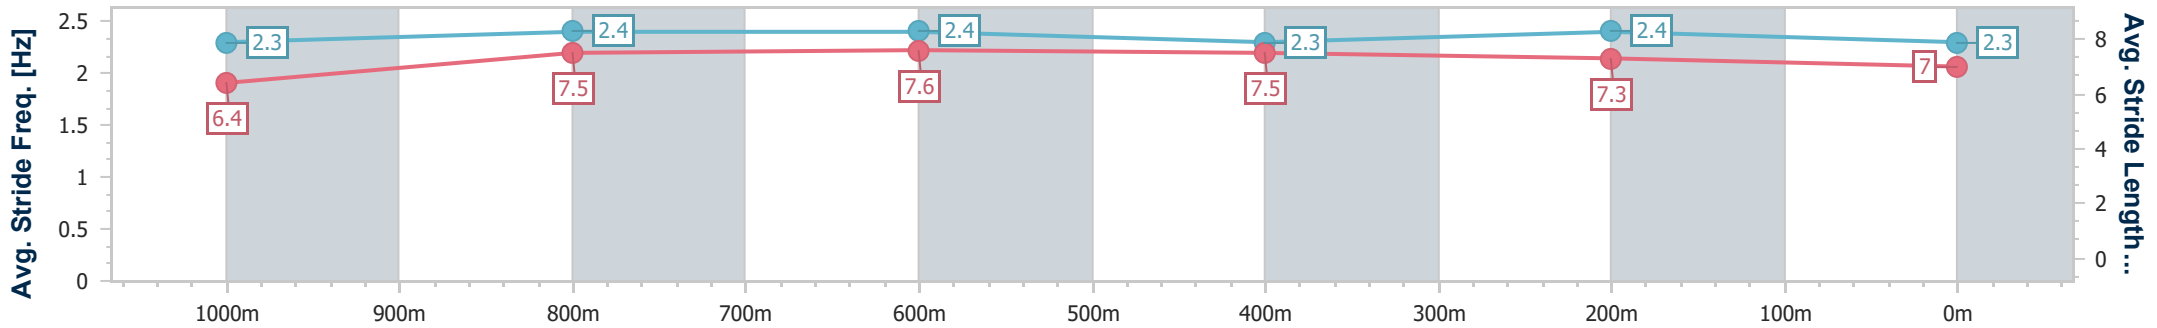

### Eagle Farm QLD Professional

Race 9: BRC MEMBERSHIP Class 1 Handicap - 1200m

08 February 2023 - 17:50

Track Rating: Good 4, Weather: Fine, Rail Position: +8m Entire

BRISBANE RACING CLUB

Section	Overall	1000m	800m	600m	400m	200m
Section Times	1:11.75 [9] (0:13.77)	0:57.98 [5] (0:11.11)	0:46.87 [5] (0:11.17)	0:35.70 [4] (0:11.41)	0:24.29 [3] (0:11.57)	0:12.72 [6] (0:12.72)
Average Speed [km/h]	52.6	66.2	64.7	63.2	62.3	56.6
Top Speed [km/h]	66.7	67.3	66.4	64.1	64.2	60.2
Avg. Dist. to Rail [m]	7.0	4.0	1.0	0.4	2.7	3.6
Avg. Stride Freq. [Hz]	2.3	2.4	2.4	2.3	2.4	2.3
Avg. Stride Length [m]	6.4	7.5	7.6	7.5	7.3	7.0

- [ ] Ranking at each section and finish
- .-.- No data available at this section
- NA No data available

Horse/Jockey Name	Sightseer
Final Rank	10
Fastest Section Time (Section)	0:10.91 (1000m)
Top Speed [km/h] (Section)	67.6 (Overall)
Race State	Finished