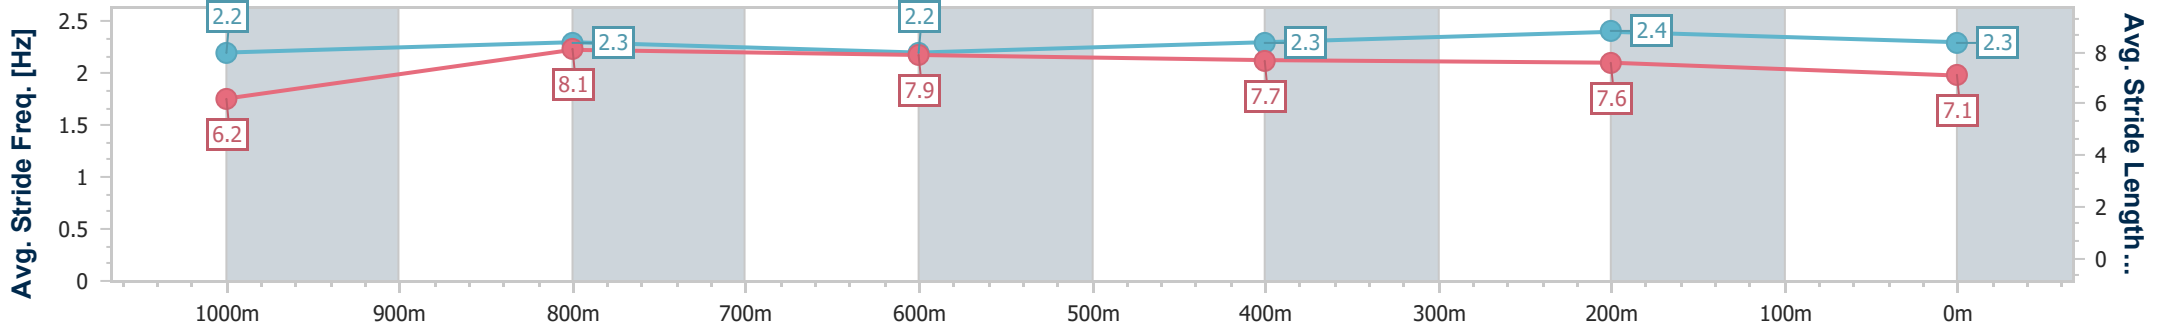

### Eagle Farm QLD Professional

Race 9: BRC MEMBERSHIP Class 1 Handicap - 1200m

08 February 2023 - 17:50

Track Rating: Good 4, Weather: Fine, Rail Position: +8m Entire

BRISBANE RACING CLUB

Section	Overall	1000m	800m	600m	400m	200m
Section Times	1:11.09 [4] (0:14.58)	0:56.51 [10] (0:10.88)	0:45.63 [9] (0:10.98)	0:34.65 [7] (0:11.30)	0:23.35 [7] (0:11.09)	0:12.26 [5] (0:12.26)
Average Speed [km/h]	50.0	67.3	64.8	63.6	64.9	58.8
Top Speed [km/h]	66.1	68.4	66.8	65.0	65.8	63.4
Avg. Dist. to Rail [m]	2.2	3.3	2.8	1.2	4.6	5.0
Avg. Stride Freq. [Hz]	2.2	2.3	2.2	2.3	2.4	2.3
Avg. Stride Length [m]	6.2	8.1	7.9	7.7	7.6	7.1