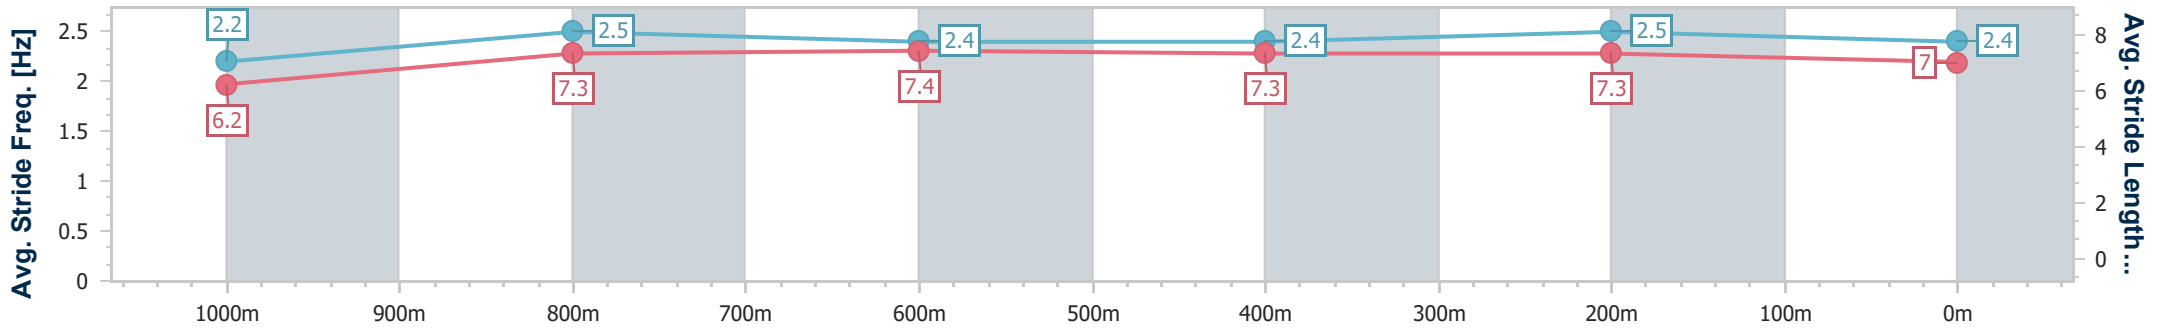

### Eagle Farm QLD Professional

Race 9: BRC MEMBERSHIP Class 1 Handicap - 1200m

08 February 2023 - 17:50

Track Rating: Good 4, Weather: Fine, Rail Position: +8m Entire

BRISBANE RACING CLUB

Section	Overall	1000m	800m	600m	400m	200m
Section Times	1:11.02 [2] (0:14.62)	0:56.40 [11] (0:11.12)	0:45.28 [11] (0:11.03)	0:34.25 [10] (0:11.24)	0:23.01 [9] (0:11.08)	0:11.93 [8] (0:11.93)
Average Speed [km/h]	49.3	65.2	65.2	64.2	65.0	60.3
Top Speed [km/h]	63.0	67.0	65.9	65.5	66.0	63.6
Avg. Dist. to Rail [m]	4.4	1.3	0.2	0.5	4.0	2.7
Avg. Stride Freq. [Hz]	2.2	2.5	2.4	2.4	2.5	2.4
Avg. Stride Length [m]	6.2	7.3	7.4	7.3	7.3	7.0