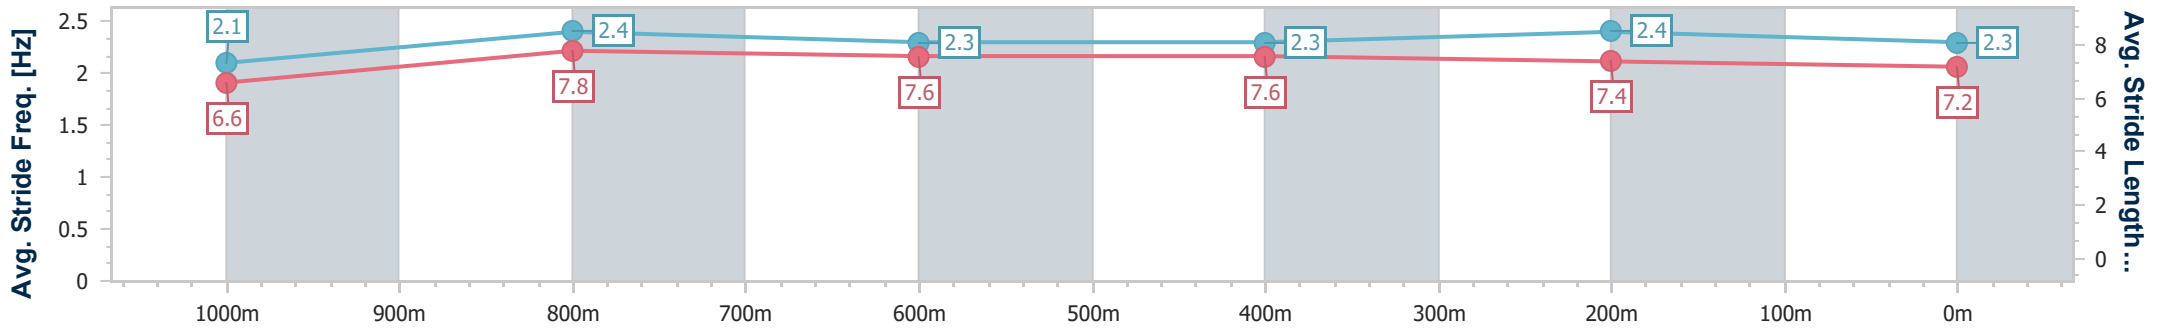

### Eagle Farm QLD Professional

Race 9: BRC MEMBERSHIP Class 1 Handicap - 1200m

08 February 2023 - 17:50

Track Rating: Good 4, Weather: Fine, Rail Position: +8m Entire

BRISBANE RACING CLUB

Section	Overall	1000m	800m	600m	400m	200m
Section Times	1:11.74 [8] (0:14.19)	0:57.55 [7] (0:10.98)	0:46.57 [6] (0:11.37)	0:35.20 [8] (0:11.53)	0:23.67 [10] (0:11.31)	0:12.36 [10] (0:12.36)
Average Speed [km/h]	50.9	66.9	64.8	63.9	63.7	58.2
Top Speed [km/h]	65.5	67.7	67.1	64.7	64.9	62.2
Avg. Dist. to Rail [m]	2.5	4.1	5.4	4.6	7.1	5.2
Avg. Stride Freq. [Hz]	2.1	2.4	2.3	2.3	2.4	2.3
Avg. Stride Length [m]	6.6	7.8	7.6	7.6	7.4	7.2

- [ ] Ranking at each section and finish
- .-.- No data available at this section
- NA No data available

Horse/Jockey Name	Zoocupola
Final Rank	9
Fastest Section Time (Section)	0:11.11 (1000m)
Top Speed [km/h] (Section)	67.3 (1000m)
Race State	Finished