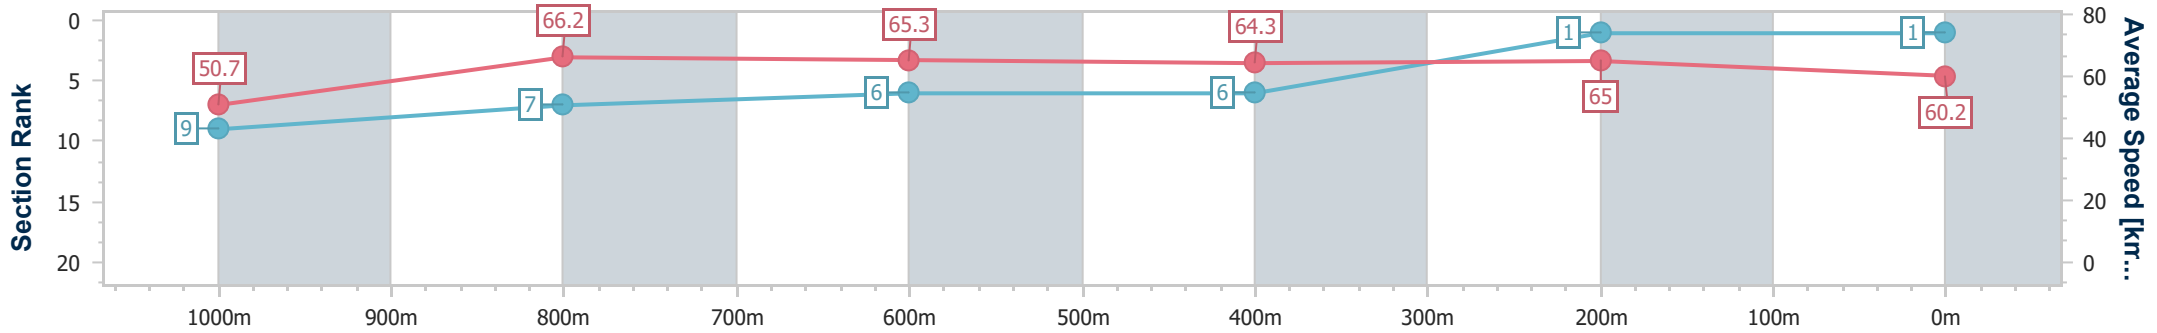

### Eagle Farm QLD Professional

Race 9: BRC MEMBERSHIP Class 1 Handicap - 1200m

08 February 2023 - 17:50

Track Rating: Good 4, Weather: Fine, Rail Position: +8m Entire

BRISBANE RACING CLUB

Section	Overall	1000m	800m	600m	400m	200m
Section Times	1:10.65 [1] (0:14.24)	0:56.41 [9] (0:10.94)	0:45.47 [7] (0:11.14)	0:34.33 [6] (0:11.28)	0:23.05 [6] (0:11.06)	0:11.99 [1] (0:11.99)
Average Speed [km/h]	50.7	66.2	65.3	64.3	65.0	60.2
Top Speed [km/h]	64.1	67.2	66.2	65.6	66.6	62.9
Avg. Dist. to Rail [m]	1.1	1.4	2.0	1.6	3.0	2.6
Avg. Stride Freq. [Hz]	2.3	2.4	2.4	2.4	2.4	2.3
Avg. Stride Length [m]	6.2	7.6	7.6	7.6	7.4	7.2