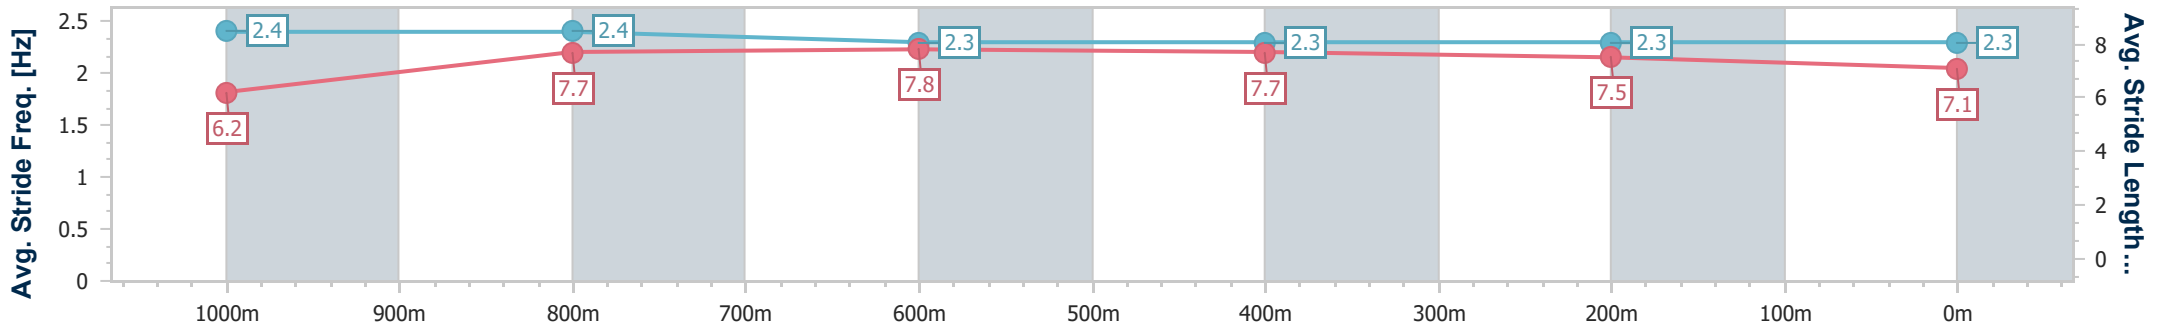

Horse/Jockey Name	Derry Grove
Final Rank	3
Fastest Section Time (Section)	0:11.04 (1000m)
Top Speed [km/h] (Section)	67.2 (Overall)
Race State	Finished

Eagle Farm QLD Professional
Race 9: BRC MEMBERSHIP Class 1 Handicap - 1200m
08 February 2023 - 17:50
Track Rating: Good 4, Weather: Fine, Rail Position: +8m Entire

BRISBANE
RACING CLUB

Section	Overall	1000m	800m	600m	400m	200m
Section Times	1:11.08 [3] (0:13.69)	0:57.39 [4] (0:11.04)	0:46.35 [3] (0:11.30)	0:35.05 [3] (0:11.52)	0:23.53 [4] (0:11.24)	0:12.29 [3] (0:12.29)
Average Speed [km/h]	52.6	66.3	64.7	63.5	64.0	58.6
Top Speed [km/h]	67.2	66.9	66.7	64.1	65.6	62.7
Avg. Dist. to Rail [m]	1.6	3.2	3.6	2.6	1.6	0.6
Avg. Stride Freq. [Hz]	2.4	2.4	2.3	2.3	2.3	2.3
Avg. Stride Length [m]	6.2	7.7	7.8	7.7	7.5	7.1

- [ ] Ranking at each section and finish
- -.-.- No data available at this section
- NA No data available