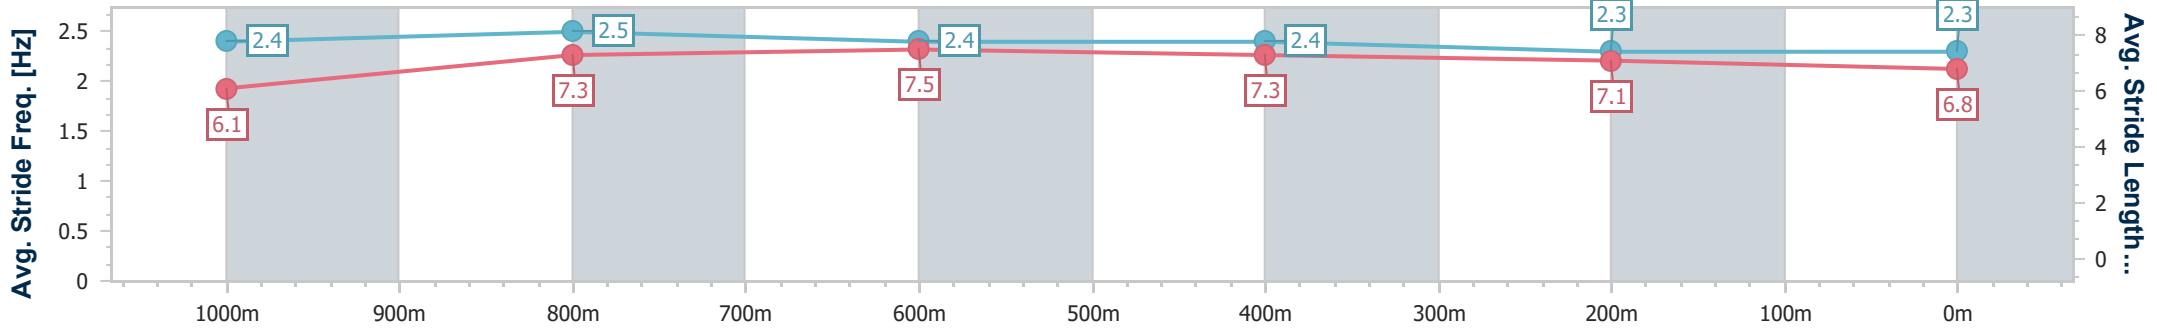

Horse/Jockey Name	Sightseer
Final Rank	10
Fastest Section Time (Section)	0:10.91 (1000m)
Top Speed [km/h] (Section)	67.6 (Overall)
Race State	Finished

Eagle Farm QLD Professional
Race 9: BRC MEMBERSHIP Class 1 Handicap - 1200m
08 February 2023 - 17:50
Track Rating: Good 4, Weather: Fine, Rail Position: +8m Entire

BRISBANE
RACING CLUB

Section	Overall	1000m	800m	600m	400m	200m
Section Times	1:12.04 [10] (0:13.50)	0:58.54 [1] (0:10.91)	0:47.63 [1] (0:11.22)	0:36.41 [1] (0:11.53)	0:24.88 [1] (0:11.85)	0:13.03 [7] (0:13.03)
Average Speed [km/h]	53.4	66.6	64.9	63.0	60.8	55.2
Top Speed [km/h]	67.6	67.2	66.4	63.7	63.0	58.6
Avg. Dist. to Rail [m]	3.2	2.1	2.4	1.8	2.0	0.4
Avg. Stride Freq. [Hz]	2.4	2.5	2.4	2.4	2.3	2.3
Avg. Stride Length [m]	6.1	7.3	7.5	7.3	7.1	6.8

- [ ] Ranking at each section and finish
- -.-.- No data available at this section
- NA No data available