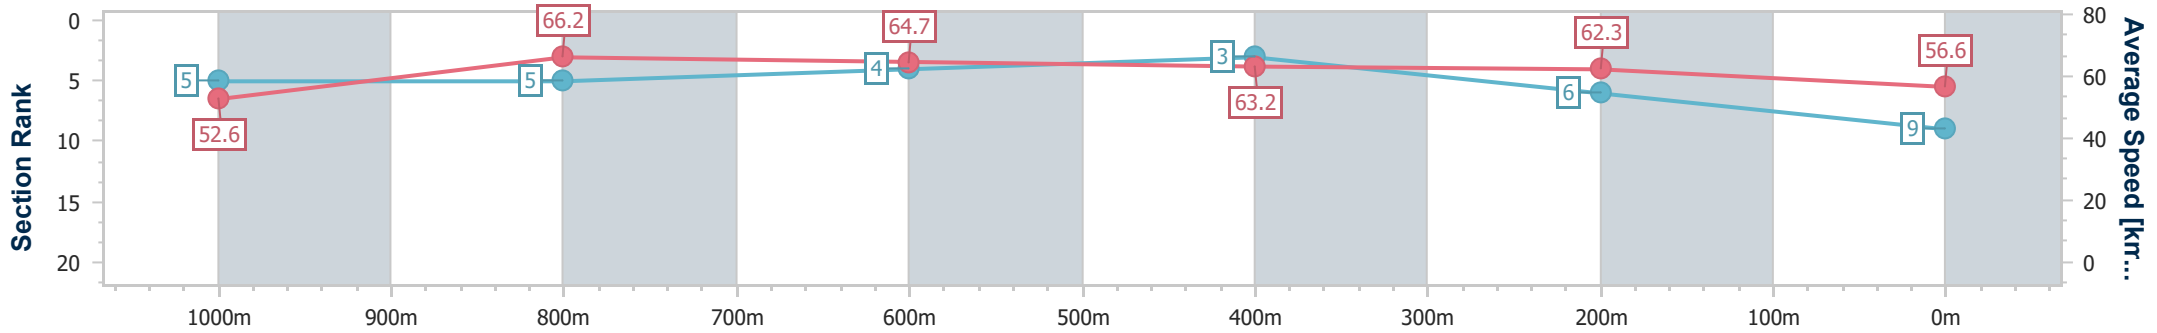

### Eagle Farm QLD Professional

Race 9: BRC MEMBERSHIP Class 1 Handicap - 1200m

08 February 2023 - 17:50

Track Rating: Good 4, Weather: Fine, Rail Position: +8m Entire

BRISBANE RACING CLUB

Section	Overall	1000m	800m	600m	400m	200m
Section Times	1:11.75 [9] (0:13.77)	0:57.98 [5] (0:11.11)	0:46.87 [5] (0:11.17)	0:35.70 [4] (0:11.41)	0:24.29 [3] (0:11.57)	0:12.72 [6] (0:12.72)
Average Speed [km/h]	52.6	66.2	64.7	63.2	62.3	56.6
Top Speed [km/h]	66.7	67.3	66.4	64.1	64.2	60.2
Avg. Dist. to Rail [m]	7.0	4.0	1.0	0.4	2.7	3.6
Avg. Stride Freq. [Hz]	2.3	2.4	2.4	2.3	2.4	2.3
Avg. Stride Length [m]	6.4	7.5	7.6	7.5	7.3	7.0

- [ ] Ranking at each section and finish
- .-.- No data available at this section
- NA No data available

Horse/Jockey Name	Sightseer
Final Rank	10
Fastest Section Time (Section)	0:10.91 (1000m)
Top Speed [km/h] (Section)	67.6 (Overall)
Race State	Finished