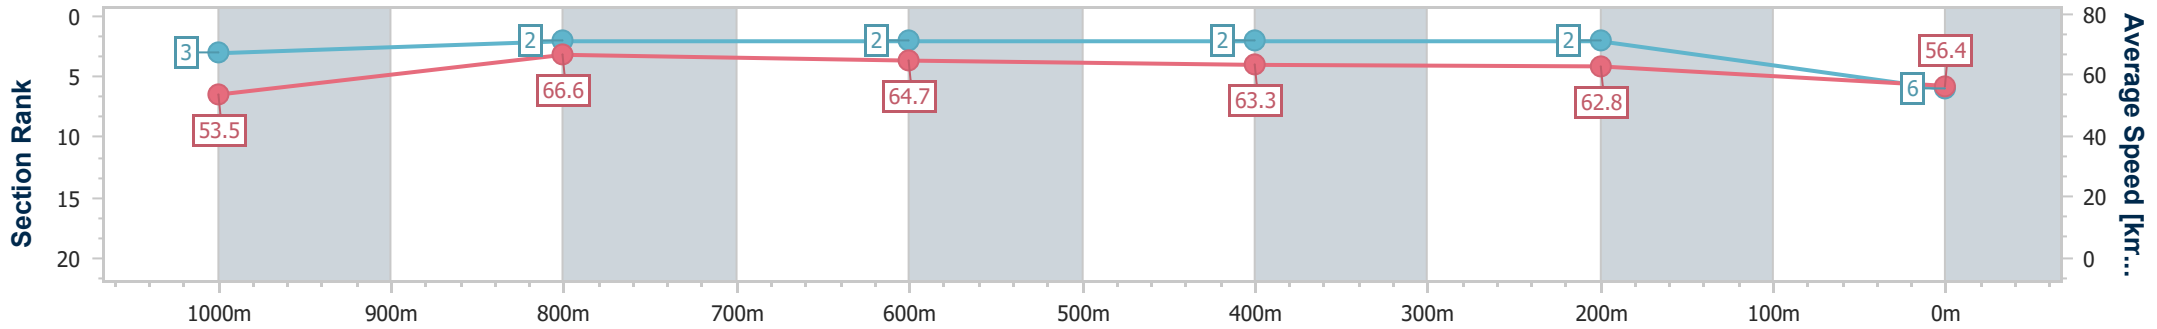

### Eagle Farm QLD Professional

Race 9: BRC MEMBERSHIP Class 1 Handicap - 1200m

08 February 2023 - 17:50

Track Rating: Good 4, Weather: Fine, Rail Position: +8m Entire

BRISBANE RACING CLUB

Section	Overall	1000m	800m	600m	400m	200m
Section Times	1:11.45 [6] (0:13.52)	0:57.93 [3] (0:11.00)	0:46.93 [2] (0:11.26)	0:35.67 [2] (0:11.47)	0:24.20 [2] (0:11.45)	0:12.75 [2] (0:12.75)
Average Speed [km/h]	53.5	66.6	64.7	63.3	62.8	56.4
Top Speed [km/h]	66.4	67.5	66.2	63.8	64.4	60.7
Avg. Dist. to Rail [m]	7.4	3.2	2.6	1.4	2.1	1.6
Avg. Stride Freq. [Hz]	2.3	2.4	2.3	2.3	2.3	2.2
Avg. Stride Length [m]	6.5	7.7	7.7	7.6	7.5	7.1