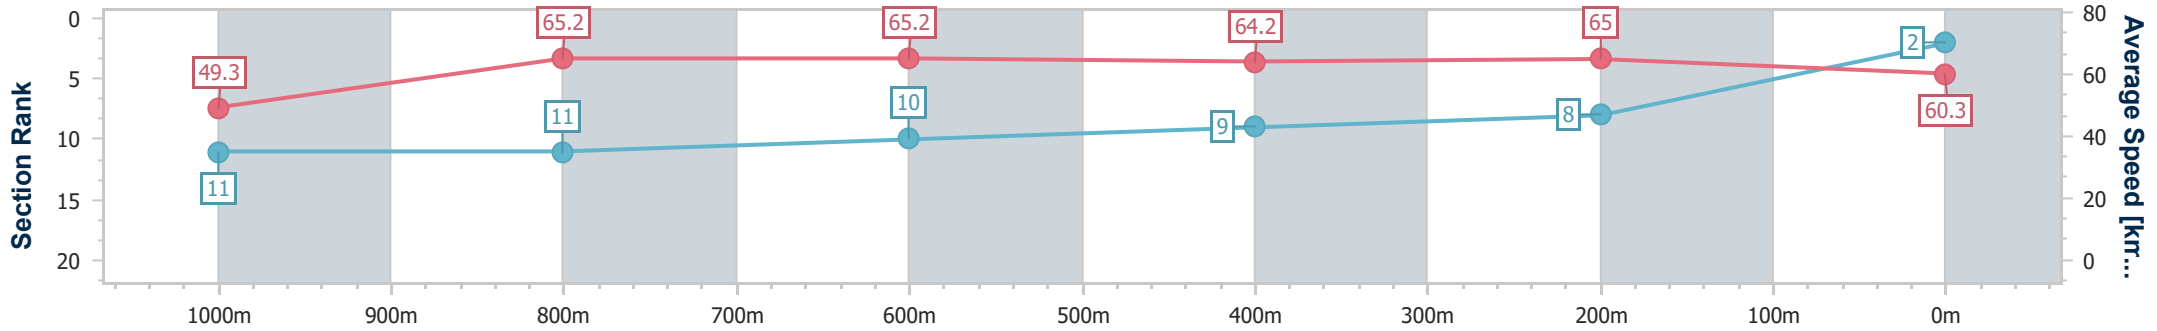

### Eagle Farm QLD Professional

Race 9: BRC MEMBERSHIP Class 1 Handicap - 1200m

08 February 2023 - 17:50

Track Rating: Good 4, Weather: Fine, Rail Position: +8m Entire

BRISBANE RACING CLUB

Section	Overall	1000m	800m	600m	400m	200m
Section Times	1:11.02 [2] (0:14.62)	0:56.40 [11] (0:11.12)	0:45.28 [11] (0:11.03)	0:34.25 [10] (0:11.24)	0:23.01 [9] (0:11.08)	0:11.93 [8] (0:11.93)
Average Speed [km/h]	49.3	65.2	65.2	64.2	65.0	60.3
Top Speed [km/h]	63.0	67.0	65.9	65.5	66.0	63.6
Avg. Dist. to Rail [m]	4.4	1.3	0.2	0.5	4.0	2.7
Avg. Stride Freq. [Hz]	2.2	2.5	2.4	2.4	2.5	2.4
Avg. Stride Length [m]	6.2	7.3	7.4	7.3	7.3	7.0