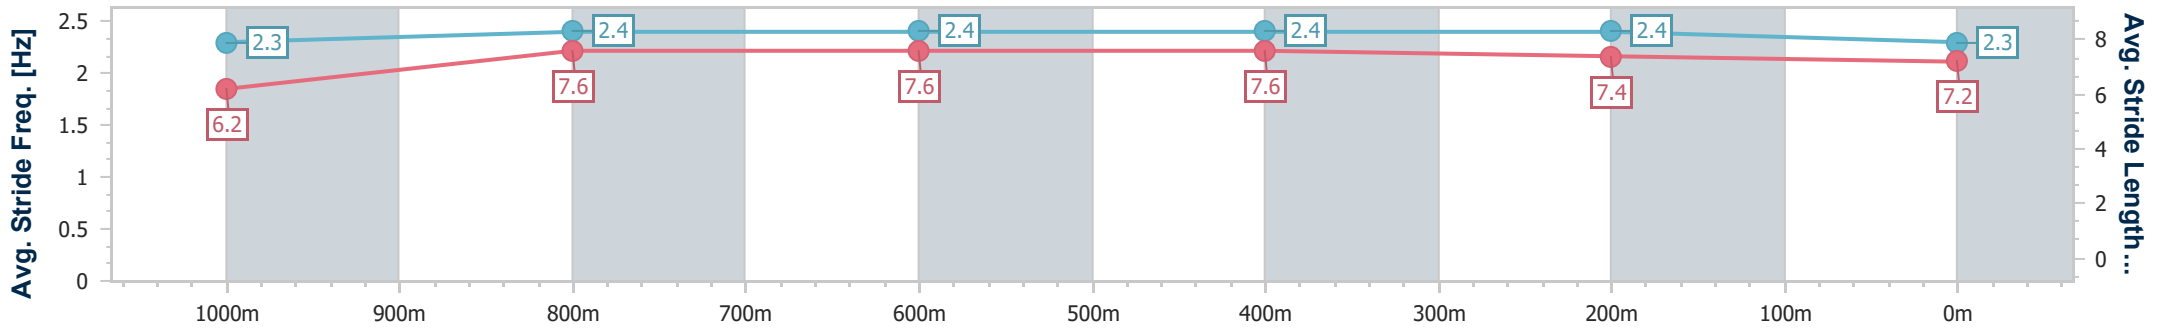

### Eagle Farm QLD Professional

Race 9: BRC MEMBERSHIP Class 1 Handicap - 1200m

08 February 2023 - 17:50

Track Rating: Good 4, Weather: Fine, Rail Position: +8m Entire

BRISBANE RACING CLUB

Section	Overall	1000m	800m	600m	400m	200m
Section Times	1:10.65 [1] (0:14.24)	0:56.41 [9] (0:10.94)	0:45.47 [7] (0:11.14)	0:34.33 [6] (0:11.28)	0:23.05 [6] (0:11.06)	0:11.99 [1] (0:11.99)
Average Speed [km/h]	50.7	66.2	65.3	64.3	65.0	60.2
Top Speed [km/h]	64.1	67.2	66.2	65.6	66.6	62.9
Avg. Dist. to Rail [m]	1.1	1.4	2.0	1.6	3.0	2.6
Avg. Stride Freq. [Hz]	2.3	2.4	2.4	2.4	2.4	2.3
Avg. Stride Length [m]	6.2	7.6	7.6	7.6	7.4	7.2