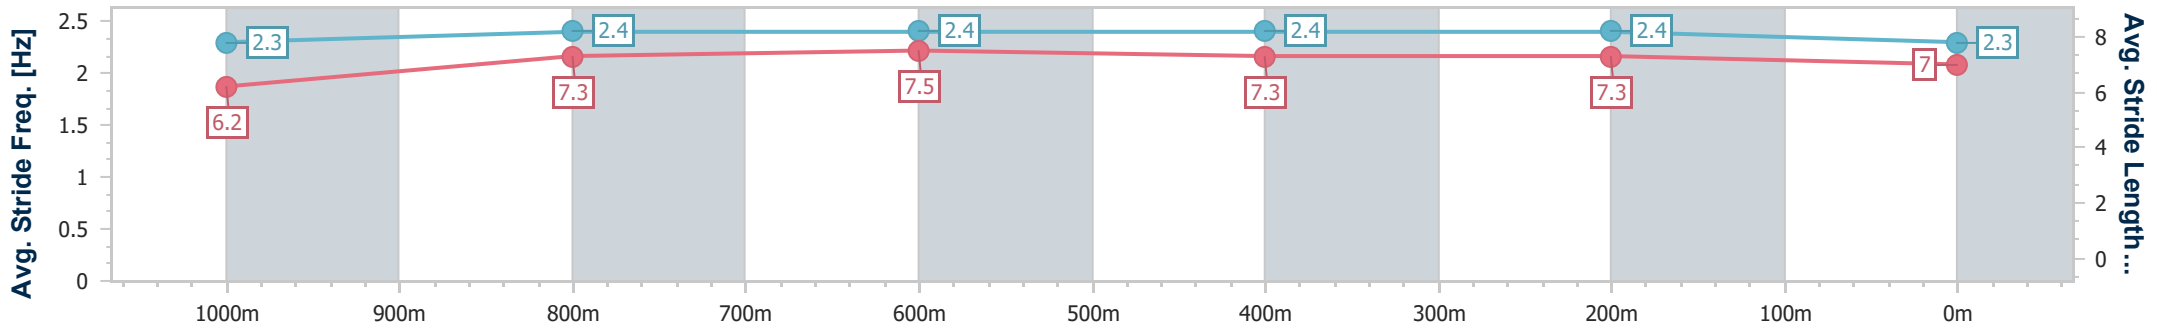

### Eagle Farm QLD Professional

Race 9: BRC MEMBERSHIP Class 1 Handicap - 1200m

08 February 2023 - 17:50

Track Rating: Good 4, Weather: Fine, Rail Position: +8m Entire

BRISBANE RACING CLUB

Section	Overall	1000m	800m	600m	400m	200m
Section Times	1:11.18 [5] (0:13.52)	0:57.66 [2] (0:11.23)	0:46.43 [4] (0:11.42)	0:35.01 [5] (0:11.39)	0:23.62 [5] (0:11.20)	0:12.42 [4]
Average Speed [km/h]	53.2	64.4	64.5	64.5	64.3	58.0
Top Speed [km/h]	64.4	66.3	66.3	68.0	68.1	61.9
Avg. Dist. to Rail [m]	3.0	1.6	5.1	3.6	5.5	4.9
Avg. Stride Freq. [Hz]	2.3	2.4	2.4	2.4	2.4	2.3
Avg. Stride Length [m]	6.2	7.3	7.5	7.3	7.3	7.0

- [ ] Ranking at each section and finish
- .-.- No data available at this section
- NA No data available

Horse/Jockey Name	Cushy
Final Rank	6
Fastest Section Time (Section)	0:11.00 (1000m)
Top Speed [km/h] (Section)	67.5 (1000m)
Race State	Finished