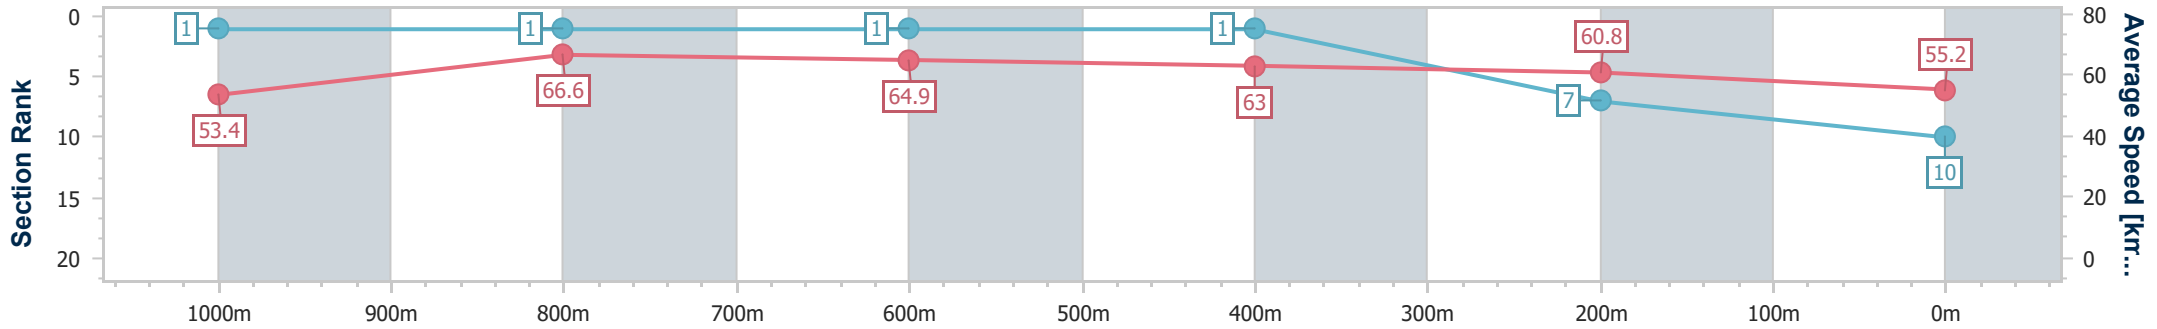

Horse/Jockey Name	Sightseer
Final Rank	10
Fastest Section Time (Section)	0:10.91 (1000m)
Top Speed [km/h] (Section)	67.6 (Overall)
Race State	Finished

Eagle Farm QLD Professional
Race 9: BRC MEMBERSHIP Class 1 Handicap - 1200m
08 February 2023 - 17:50
Track Rating: Good 4, Weather: Fine, Rail Position: +8m Entire

BRISBANE
RACING CLUB

Section	Overall	1000m	800m	600m	400m	200m
Section Times	1:12.04 [10] (0:13.50)	0:58.54 [1] (0:10.91)	0:47.63 [1] (0:11.22)	0:36.41 [1] (0:11.53)	0:24.88 [1] (0:11.85)	0:13.03 [7] (0:13.03)
Average Speed [km/h]	53.4	66.6	64.9	63.0	60.8	55.2
Top Speed [km/h]	67.6	67.2	66.4	63.7	63.0	58.6
Avg. Dist. to Rail [m]	3.2	2.1	2.4	1.8	2.0	0.4
Avg. Stride Freq. [Hz]	2.4	2.5	2.4	2.4	2.3	2.3
Avg. Stride Length [m]	6.1	7.3	7.5	7.3	7.1	6.8

- [ ] Ranking at each section and finish
- -.-.- No data available at this section
- NA No data available