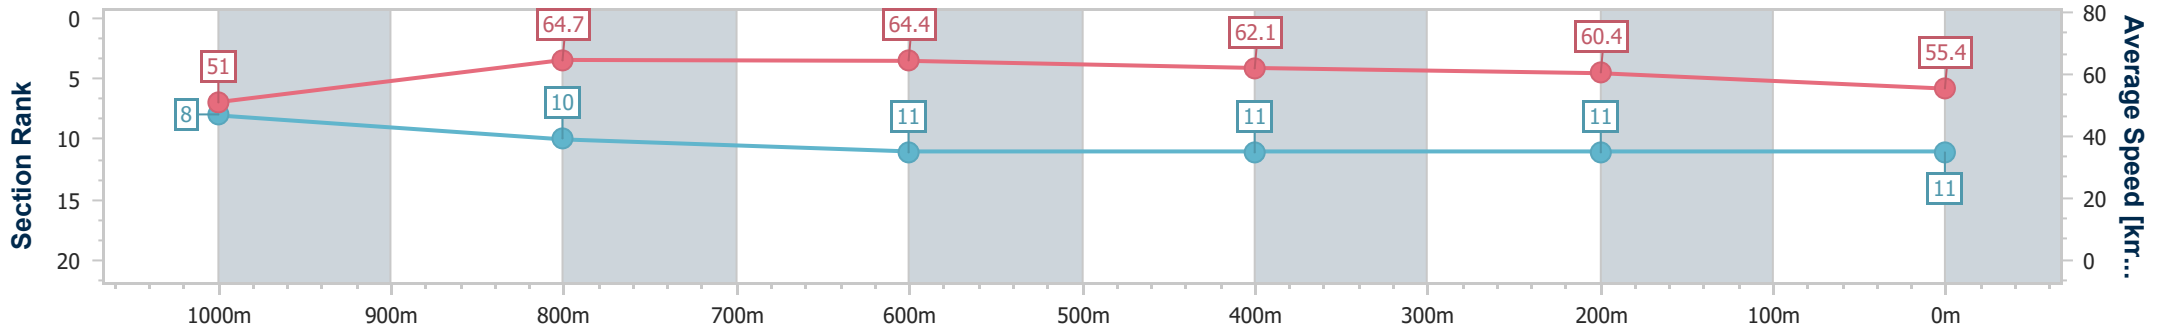

- [ ] Ranking at each section and finish
- .-.- No data available at this section
- NA No data available

Horse/Jockey Name	Epauvescent
Final Rank	11
Fastest Section Time (Section)	0:11.27 (800m)
Top Speed [km/h] (Section)	66.4 (1000m)
Race State	Finished

### Eagle Farm QLD Professional

Race 9: BRC MEMBERSHIP Class 1 Handicap - 1200m

08 February 2023 - 17:50

Track Rating: Good 4, Weather: Fine, Rail Position: +8m Entire

BRISBANE RACING CLUB

Section	Overall	1000m	800m	600m	400m	200m
Section Times	1:13.30 [11] (0:14.18)	0:59.12 [8] (0:11.31)	0:47.81 [10] (0:11.27)	0:36.54 [11] (0:11.63)	0:24.91 [11] (0:11.93)	0:12.98 [11] (0:12.98)
Average Speed [km/h]	51.0	64.7	64.4	62.1	60.4	55.4
Top Speed [km/h]	63.3	66.4	64.9	63.7	63.8	57.6
Avg. Dist. to Rail [m]	5.4	3.5	1.6	0.9	1.8	0.6
Avg. Stride Freq. [Hz]	2.2	2.4	2.4	2.3	2.3	2.2
Avg. Stride Length [m]	6.3	7.4	7.6	7.4	7.3	7.1

- [ ] Ranking at each section and finish
- .-.- No data available at this section
- NA No data available