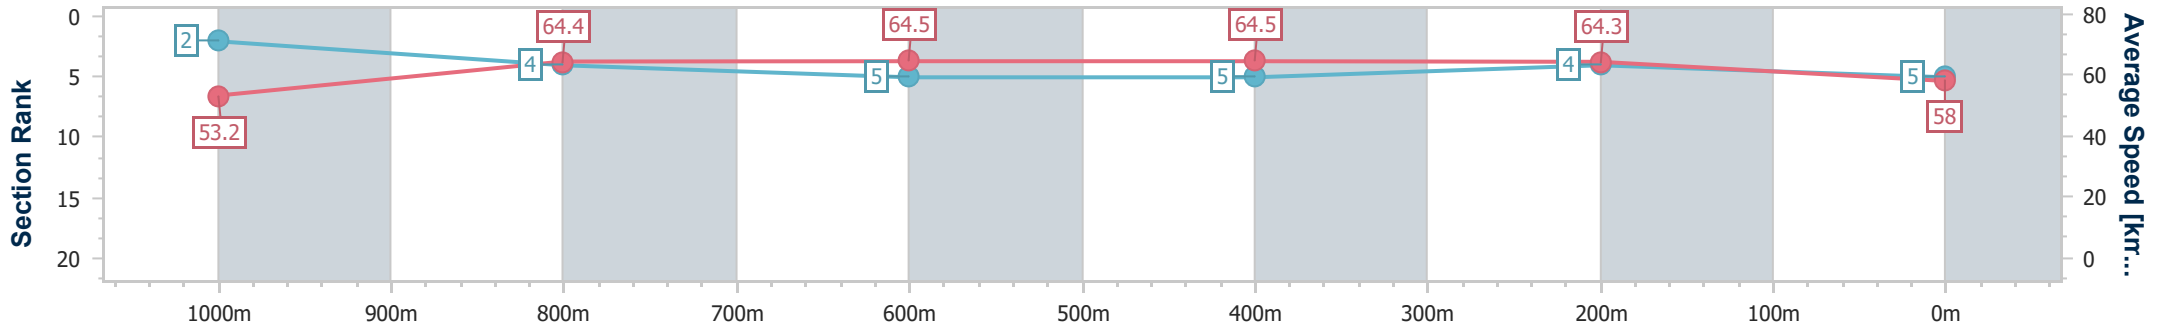

### Eagle Farm QLD Professional

Race 9: BRC MEMBERSHIP Class 1 Handicap - 1200m

08 February 2023 - 17:50

Track Rating: Good 4, Weather: Fine, Rail Position: +8m Entire

BRISBANE RACING CLUB

Section	Overall	1000m	800m	600m	400m	200m
Section Times	1:11.18 [5] (0:13.52)	0:57.66 [2] (0:11.23)	0:46.43 [4] (0:11.42)	0:35.01 [5] (0:11.39)	0:23.62 [5] (0:11.20)	0:12.42 [4]
Average Speed [km/h]	53.2	64.4	64.5	64.5	64.3	58.0
Top Speed [km/h]	64.4	66.3	66.3	68.0	68.1	61.9
Avg. Dist. to Rail [m]	3.0	1.6	5.1	3.6	5.5	4.9
Avg. Stride Freq. [Hz]	2.3	2.4	2.4	2.4	2.4	2.3
Avg. Stride Length [m]	6.2	7.3	7.5	7.3	7.3	7.0

- [ ] Ranking at each section and finish
- .-.- No data available at this section
- NA No data available

Horse/Jockey Name	Cushy
Final Rank	6
Fastest Section Time (Section)	0:11.00 (1000m)
Top Speed [km/h] (Section)	67.5 (1000m)
Race State	Finished