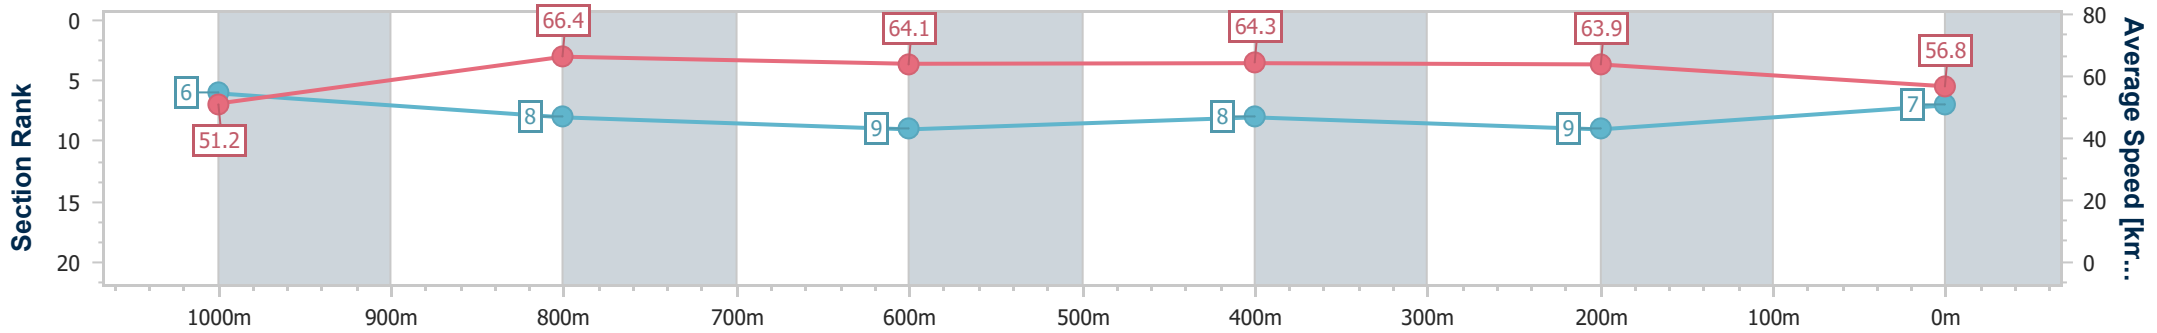

### Eagle Farm QLD Professional

Race 9: BRC MEMBERSHIP Class 1 Handicap - 1200m

08 February 2023 - 17:50

Track Rating: Good 4, Weather: Fine, Rail Position: +8m Entire

BRISBANE RACING CLUB

Section	Overall	1000m	800m	600m	400m	200m
Section Times	1:11.67 [7] (0:14.07)	0:57.60 [6] (0:10.97)	0:46.63 [8] (0:11.46)	0:35.17 [9] (0:11.24)	0:23.93 [8] (0:11.25)	0:12.68 [9] (0:12.68)
Average Speed [km/h]	51.2	66.4	64.1	64.3	63.9	56.8
Top Speed [km/h]	66.0	67.2	65.3	64.9	65.5	59.6
Avg. Dist. to Rail [m]	1.4	2.8	4.4	0.8	2.4	3.4
Avg. Stride Freq. [Hz]	2.1	2.5	2.4	2.4	2.5	2.4
Avg. Stride Length [m]	6.7	7.2	7.3	7.2	7.1	6.6