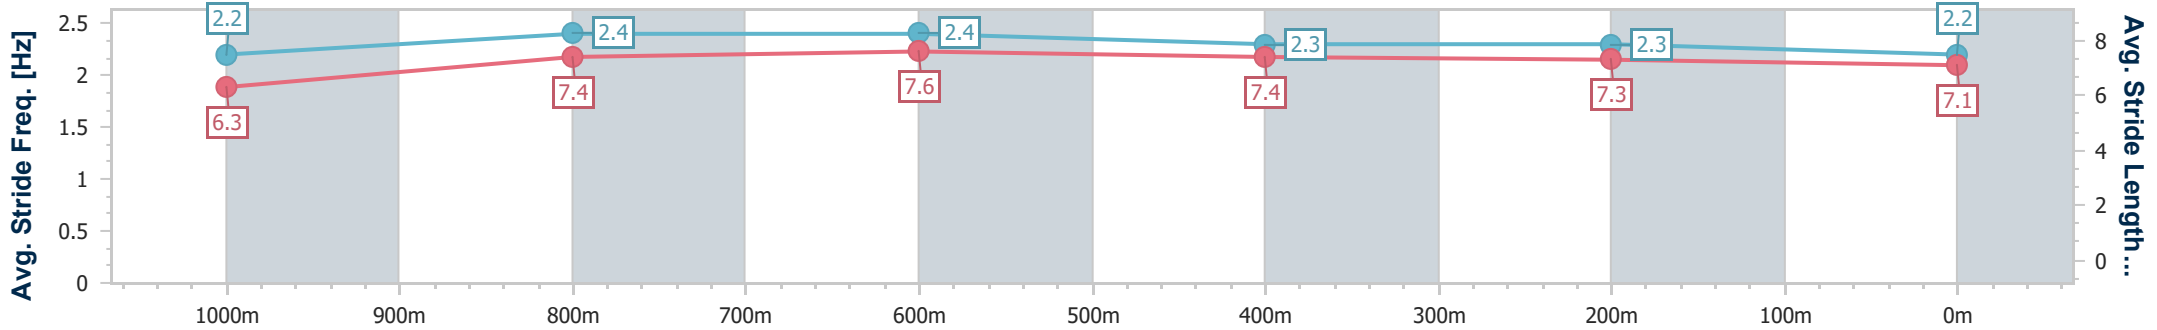

- [ ] Ranking at each section and finish
- .-.- No data available at this section
- NA No data available

Horse/Jockey Name	Epauvescent
Final Rank	11
Fastest Section Time (Section)	0:11.27 (800m)
Top Speed [km/h] (Section)	66.4 (1000m)
Race State	Finished

### Eagle Farm QLD Professional

Race 9: BRC MEMBERSHIP Class 1 Handicap - 1200m

08 February 2023 - 17:50

Track Rating: Good 4, Weather: Fine, Rail Position: +8m Entire

BRISBANE RACING CLUB

Section	Overall	1000m	800m	600m	400m	200m
Section Times	1:13.30 [11] (0:14.18)	0:59.12 [8] (0:11.31)	0:47.81 [10] (0:11.27)	0:36.54 [11] (0:11.63)	0:24.91 [11] (0:11.93)	0:12.98 [11] (0:12.98)
Average Speed [km/h]	51.0	64.7	64.4	62.1	60.4	55.4
Top Speed [km/h]	63.3	66.4	64.9	63.7	63.8	57.6
Avg. Dist. to Rail [m]	5.4	3.5	1.6	0.9	1.8	0.6
Avg. Stride Freq. [Hz]	2.2	2.4	2.4	2.3	2.3	2.2
Avg. Stride Length [m]	6.3	7.4	7.6	7.4	7.3	7.1

- [ ] Ranking at each section and finish
- .-.- No data available at this section
- NA No data available