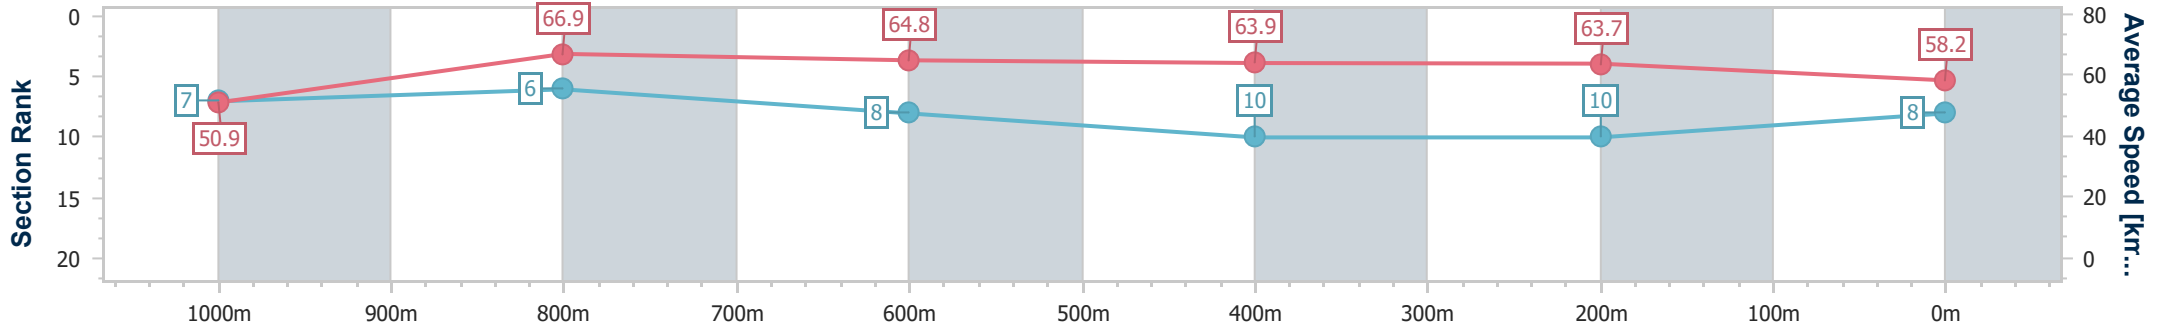

### Eagle Farm QLD Professional

Race 9: BRC MEMBERSHIP Class 1 Handicap - 1200m

08 February 2023 - 17:50

Track Rating: Good 4, Weather: Fine, Rail Position: +8m Entire

BRISBANE RACING CLUB

Section	Overall	1000m	800m	600m	400m	200m
Section Times	1:11.74 [8] (0:14.19)	0:57.55 [7] (0:10.98)	0:46.57 [6] (0:11.37)	0:35.20 [8] (0:11.53)	0:23.67 [10] (0:11.31)	0:12.36 [10] (0:12.36)
Average Speed [km/h]	50.9	66.9	64.8	63.9	63.7	58.2
Top Speed [km/h]	65.5	67.7	67.1	64.7	64.9	62.2
Avg. Dist. to Rail [m]	2.5	4.1	5.4	4.6	7.1	5.2
Avg. Stride Freq. [Hz]	2.1	2.4	2.3	2.3	2.4	2.3
Avg. Stride Length [m]	6.6	7.8	7.6	7.6	7.4	7.2

- [ ] Ranking at each section and finish
- .-.- No data available at this section
- NA No data available

Horse/Jockey Name	Zoocupola
Final Rank	9
Fastest Section Time (Section)	0:11.11 (1000m)
Top Speed [km/h] (Section)	67.3 (1000m)
Race State	Finished