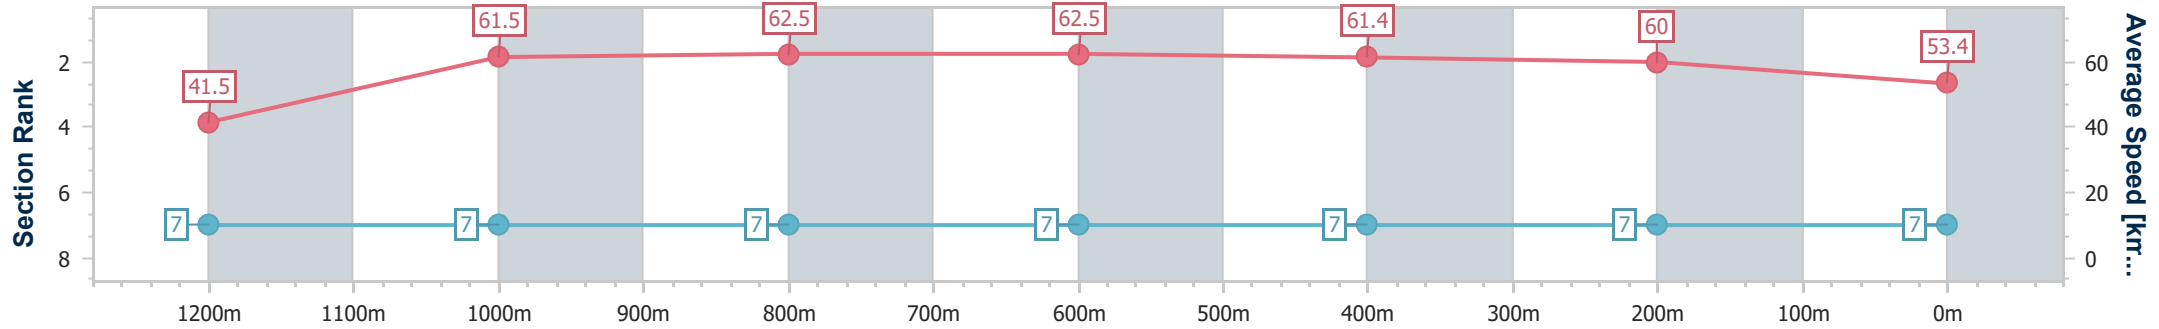

- [] Ranking at each section and finish
- .-.- No data available at this section
- NA No data available

Horse/Jockey Name	Whistling Spirit
Final Rank	7
Fastest Section Time (Section)	0:11.53 (1000m)
Top Speed [km/h] (Section)	63.1 (800m)
Race State	Finished

Ipswich QLD Professional
 Race 2: FOLLOW @IPSWICHTURFCLUB QTIS Three-Year-Old
 BENCHMARK 65 Handicap - 1350m

16 February 2023 - 13:28

Track Rating: Good 3, Weather: fine, Rail Position: +4m Entire

Section	Overall	1200m	1000m	800m	600m	400m	200m
Section Times	1:25.12 [7] (0:13.03)	1:12.09 [7] (0:11.71)	1:00.38 [7] (0:11.53)	0:48.85 [7] (0:11.63)	0:37.22 [7] (0:11.77)	0:25.45 [7] (0:11.97)	0:13.48 [7] (0:13.48)
Average Speed [km/h]	41.5	61.5	62.5	62.5	61.4	60.0	53.4
Top Speed [km/h]	60.5	61.9	63.0	63.1	61.5	61.2	58.7
Avg. Dist. to Rail [m]	1.9	0.4	0.7	2.2	2.1	0.5	0.7
Avg. Stride Freq. [Hz]	2.1	2.2	2.2	2.2	2.1	2.1	2.0
Avg. Stride Length [m]	5.7	7.8	7.8	7.8	7.8	7.9	7.3

- [] Ranking at each section and finish
- .-.- No data available at this section
- NA No data available