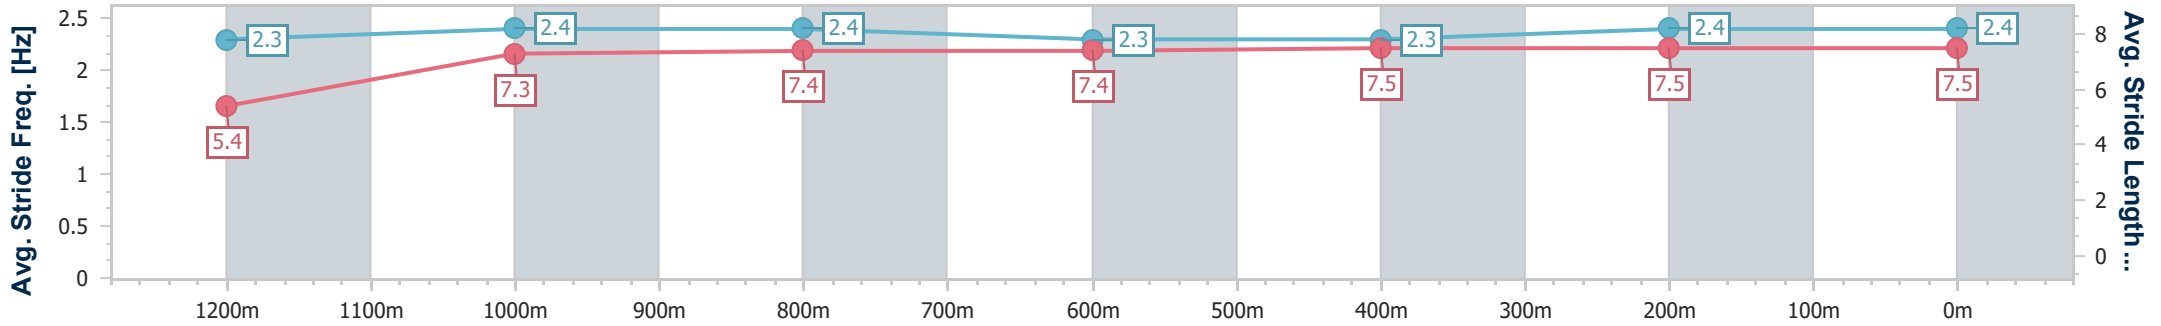

Scratched: Hearsay (#8)

Horse/Jockey Name	Diana's Affair
Final Rank	1
Fastest Section Time (Section)	0:10.77 (200m)
Top Speed [km/h] (Section)	68.3 (200m)
Race State	Finished

Ipswich QLD Professional
 Race 2: FOLLOW @IPSWICHTURFCLUB QTIS Three-Year-Old
 BENCHMARK 65 Handicap - 1350m

16 February 2023 - 13:28

Track Rating: Good 3, Weather: fine, Rail Position: +4m Entire

Section	Overall	1200m	1000m	800m	600m	400m	200m
Section Times	1:20.46 [1] (0:12.62)	1:07.84 [6] (0:11.52)	0:56.32 [6] (0:11.33)	0:44.99 [3] (0:11.79)	0:33.20 [3] (0:11.40)	0:21.80 [3] (0:11.03)	0:10.77 [2] (0:10.77)
Average Speed [km/h]	42.9	62.3	63.1	60.6	62.6	64.8	66.9
Top Speed [km/h]	61.9	63.5	64.1	61.4	63.6	67.1	68.3
Avg. Dist. to Rail [m]	3.1	1.3	2.0	2.2	2.1	1.9	1.6
Avg. Stride Freq. [Hz]	2.3	2.4	2.4	2.3	2.3	2.4	2.4
Avg. Stride Length [m]	5.4	7.3	7.4	7.4	7.5	7.5	7.5