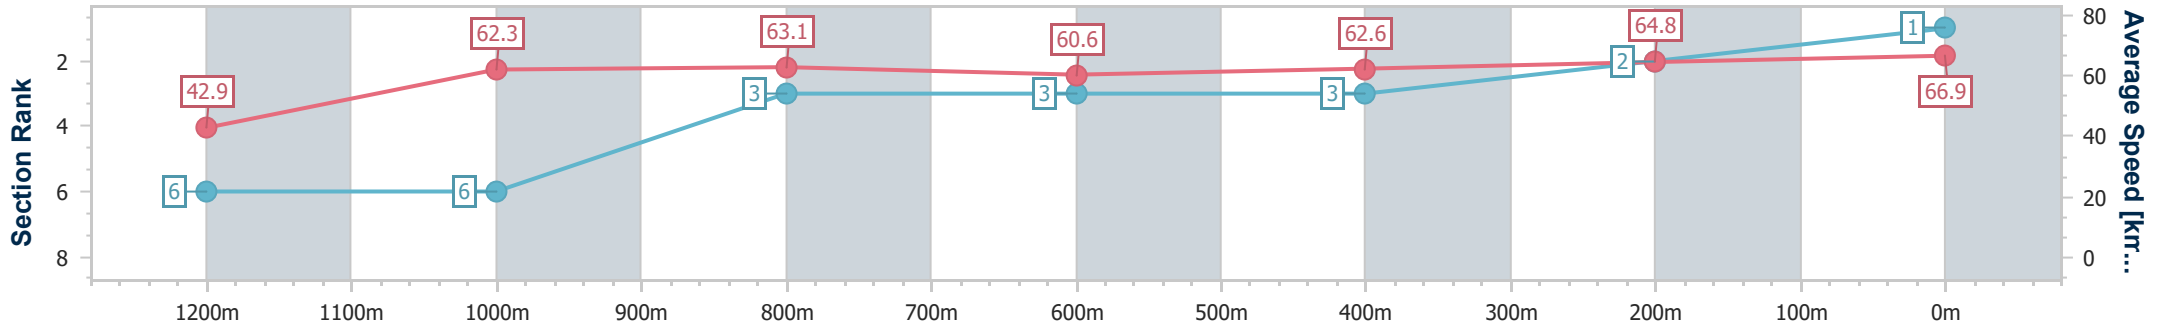

16 February 2023 - 13:28

Track Rating: Good 3, Weather: fine, Rail Position: +4m Entire

Section	Overall	1200m	1000m	800m	600m	400m	200m
Section Times	1:20.46 [1] (0:12.62)	1:07.84 [6] (0:11.52)	0:56.32 [6] (0:11.33)	0:44.99 [3] (0:11.79)	0:33.20 [3] (0:11.40)	0:21.80 [3] (0:11.03)	0:10.77 [2] (0:10.77)
Average Speed [km/h]	42.9	62.3	63.1	60.6	62.6	64.8	66.9
Top Speed [km/h]	61.9	63.5	64.1	61.4	63.6	67.1	68.3
Avg. Dist. to Rail [m]	3.1	1.3	2.0	2.2	2.1	1.9	1.6
Avg. Stride Freq. [Hz]	2.3	2.4	2.4	2.3	2.3	2.4	2.4
Avg. Stride Length [m]	5.4	7.3	7.4	7.4	7.5	7.5	7.5