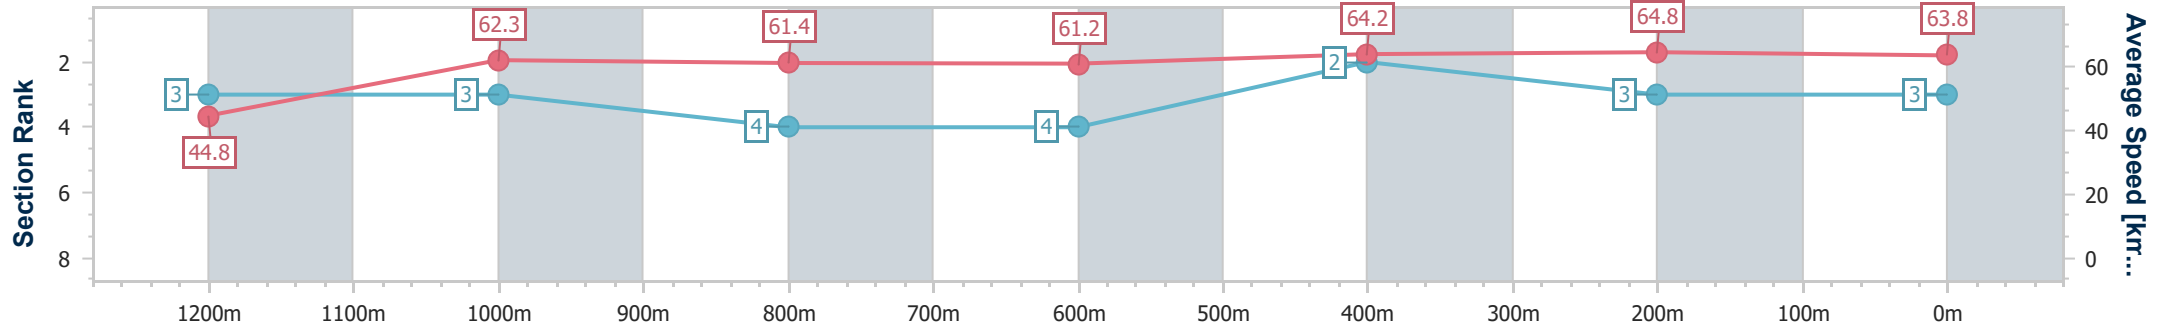

Horse/Jockey Name	Rebel News
Final Rank	3
Fastest Section Time (Section)	0:11.12 (400m)
Top Speed [km/h] (Section)	65.4 (400m)
Race State	Finished

Ipswich QLD Professional
Race 2: FOLLOW @IPSWICHTURFCLUB QTIS Three-Year-Old
BENCHMARK 65 Handicap - 1350m

16 February 2023 - 13:28

Track Rating: Good 3, Weather: fine, Rail Position: +4m Entire

Section	Overall	1200m	1000m	800m	600m	400m	200m
Section Times	1:20.68 [3] (0:12.05)	1:08.63 [3] (0:11.53)	0:57.10 [3] (0:11.71)	0:45.39 [4] (0:11.72)	0:33.67 [4] (0:11.26)	0:22.41 [2] (0:11.12)	0:11.29 [3] (0:11.29)
Average Speed [km/h]	44.8	62.3	61.4	61.2	64.2	64.8	63.8
Top Speed [km/h]	60.8	63.4	61.8	61.9	64.9	65.4	64.9
Avg. Dist. to Rail [m]	1.5	1.6	0.9	0.4	0.4	1.1	1.9
Avg. Stride Freq. [Hz]	2.3	2.3	2.3	2.3	2.3	2.3	2.3
Avg. Stride Length [m]	5.4	7.4	7.4	7.5	7.7	7.7	7.8

- [ ] Ranking at each section and finish
- -.-.- No data available at this section
- NA No data available