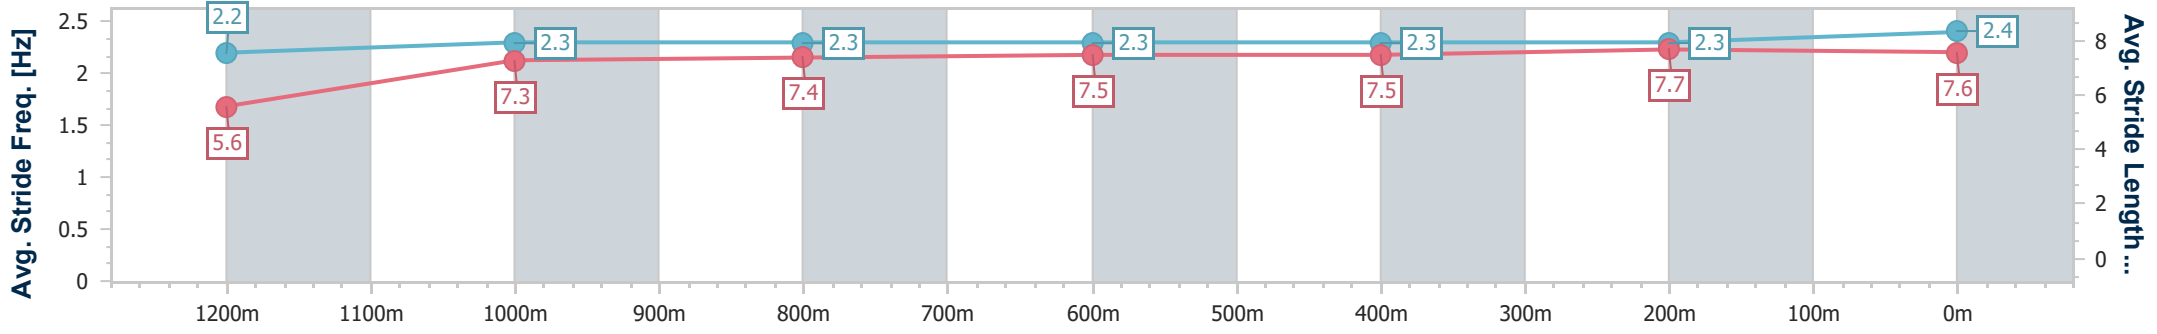

Horse/Jockey Name	Tokyo Blossom
Final Rank	5
Fastest Section Time (Section)	0:11.08 (200m)
Top Speed [km/h] (Section)	66.0 (200m)
Race State	Finished

Ipswich QLD Professional
Race 2: FOLLOW @IPSWICHTURFCLUB QTIS Three-Year-Old
BENCHMARK 65 Handicap - 1350m

16 February 2023 - 13:28

Track Rating: Good 3, Weather: fine, Rail Position: +4m Entire

Section	Overall	1200m	1000m	800m	600m	400m	200m
Section Times	1:20.77 [5] (0:12.35)	1:08.42 [5] (0:11.59)	0:56.83 [5] (0:11.52)	0:45.31 [5] (0:11.59)	0:33.72 [5] (0:11.39)	0:22.33 [6] (0:11.25)	0:11.08 [6] (0:11.08)
Average Speed [km/h]	43.8	61.9	61.8	61.8	63.3	64.2	65.0
Top Speed [km/h]	60.0	62.8	63.2	62.1	64.0	65.4	66.0
Avg. Dist. to Rail [m]	2.3	2.6	3.3	1.9	0.5	0.5	0.5
Avg. Stride Freq. [Hz]	2.2	2.3	2.3	2.3	2.3	2.3	2.4
Avg. Stride Length [m]	5.6	7.3	7.4	7.5	7.5	7.7	7.6

- [ ] Ranking at each section and finish
- -.-.- No data available at this section
- NA No data available