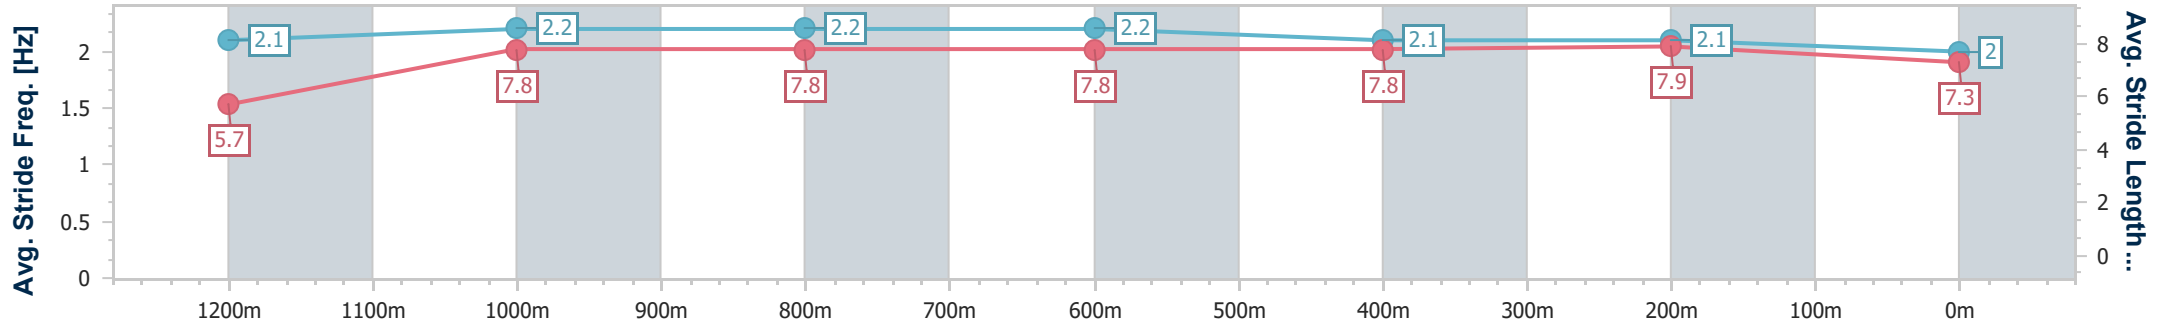

Ipswich QLD Professional
 Race 2: FOLLOW @IPSWICHTURFCLUB QTIS Three-Year-Old
 BENCHMARK 65 Handicap - 1350m

16 February 2023 - 13:28

Track Rating: Good 3, Weather: fine, Rail Position: +4m Entire

Section	Overall	1200m	1000m	800m	600m	400m	200m						
Section Times	1:20.96 [6] (0:11.87)	1:09.09 [2] (0:11.49)	0:57.60 [2] (0:11.68)	0:45.92 [2] (0:11.72)	0:34.20 [2] (0:11.53)	0:22.67 [4] (0:11.22)	0:11.45 [5]						
Average Speed [km/h]	45.5	62.6	61.3	61.3	62.7	64.2	62.9						
Top Speed [km/h]	62.1	63.0	62.3	62.5	63.9	65.4	64.6						
Avg. Dist. to Rail [m]	2.7	1.7	1.8	0.6	0.7	0.3	0.5						
Avg. Stride Freq. [Hz]	2.2	2.3	2.3	2.3	2.3	2.4	2.4						
Avg. Stride Length [m]	5.8	7.4	7.4	7.3	7.4	7.5	7.4						

- [] Ranking at each section and finish
- .-.- No data available at this section
- NA No data available

Horse/Jockey Name	Whistling Spirit
Final Rank	7
Fastest Section Time (Section)	0:11.53 (1000m)
Top Speed [km/h] (Section)	63.1 (800m)
Race State	Finished

Ipswich QLD Professional
 Race 2: FOLLOW @IPSWICHTURFCLUB QTIS Three-Year-Old
 BENCHMARK 65 Handicap - 1350m

16 February 2023 - 13:28

Track Rating: Good 3, Weather: fine, Rail Position: +4m Entire

Section	Overall	1200m	1000m	800m	600m	400m	200m
Section Times	1:25.12 [7] (0:13.03)	1:12.09 [7] (0:11.71)	1:00.38 [7] (0:11.53)	0:48.85 [7] (0:11.63)	0:37.22 [7] (0:11.77)	0:25.45 [7] (0:11.97)	0:13.48 [7] (0:13.48)
Average Speed [km/h]	41.5	61.5	62.5	62.5	61.4	60.0	53.4
Top Speed [km/h]	60.5	61.9	63.0	63.1	61.5	61.2	58.7
Avg. Dist. to Rail [m]	1.9	0.4	0.7	2.2	2.1	0.5	0.7
Avg. Stride Freq. [Hz]	2.1	2.2	2.2	2.2	2.1	2.1	2.0
Avg. Stride Length [m]	5.7	7.8	7.8	7.8	7.8	7.9	7.3

- [] Ranking at each section and finish
- .-.- No data available at this section
- NA No data available