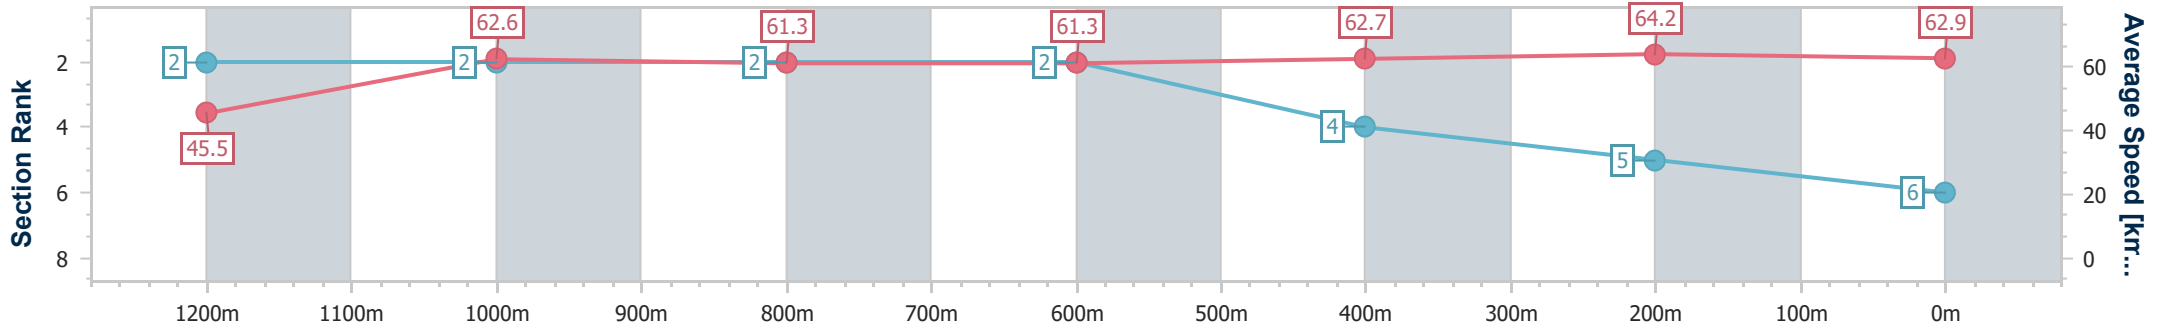

- [] Ranking at each section and finish
- .-.- No data available at this section
- NA No data available

Horse/Jockey Name	Cluster's Rein
Final Rank	6
Fastest Section Time (Section)	0:11.22 (400m)
Top Speed [km/h] (Section)	65.4 (400m)
Race State	Finished

Ipswich QLD Professional
 Race 2: FOLLOW @IPSWICHTURFCLUB QTIS Three-Year-Old
 BENCHMARK 65 Handicap - 1350m

16 February 2023 - 13:28

Track Rating: Good 3, Weather: fine, Rail Position: +4m Entire

Section	Overall	1200m	1000m	800m	600m	400m	200m						
Section Times	1:20.96 [6] (0:11.87)	1:09.09 [2] (0:11.49)	0:57.60 [2] (0:11.68)	0:45.92 [2] (0:11.72)	0:34.20 [2] (0:11.53)	0:22.67 [4] (0:11.22)	0:11.45 [5]						
Average Speed [km/h]	45.5	62.6	61.3	61.3	62.7	64.2	62.9						
Top Speed [km/h]	62.1	63.0	62.3	62.5	63.9	65.4	64.6						
Avg. Dist. to Rail [m]	2.7	1.7	1.8	0.6	0.7	0.3	0.5						
Avg. Stride Freq. [Hz]	2.2	2.3	2.3	2.3	2.3	2.4	2.4						
Avg. Stride Length [m]	5.8	7.4	7.4	7.3	7.4	7.5	7.4						