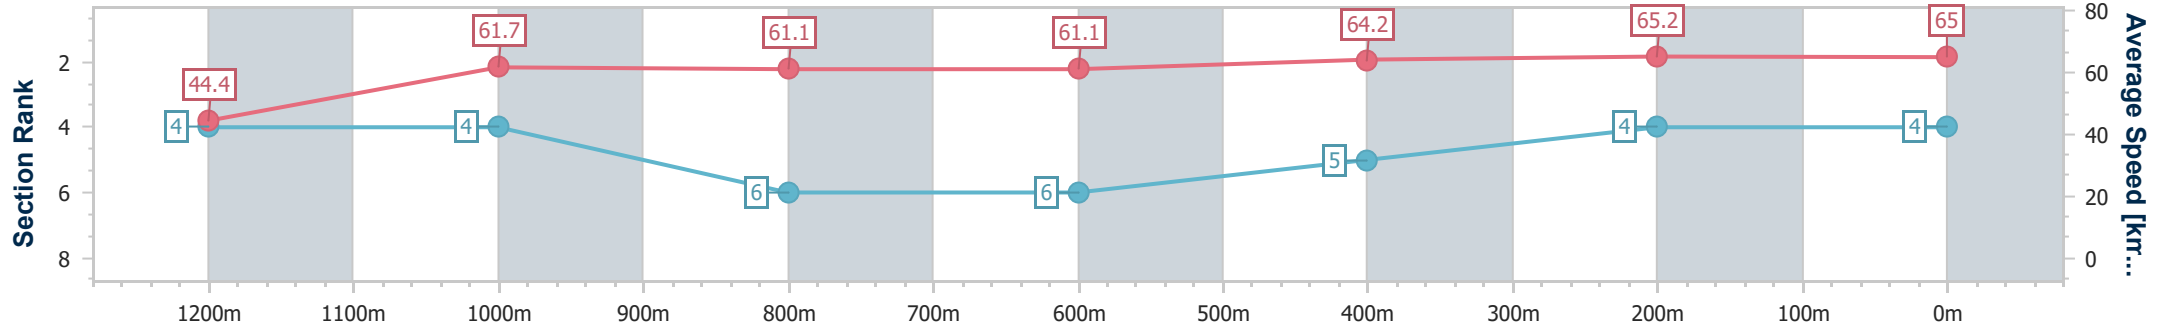

Horse/Jockey Name	Yes To Excess
Final Rank	4
Fastest Section Time (Section)	0:11.08 (200m)
Top Speed [km/h] (Section)	66.5 (200m)
Race State	Finished

Ipswich QLD Professional
Race 2: FOLLOW @IPSWICHTURFCLUB QTIS Three-Year-Old
BENCHMARK 65 Handicap - 1350m

16 February 2023 - 13:28

Track Rating: Good 3, Weather: fine, Rail Position: +4m Entire

Section	Overall	1200m	1000m	800m	600m	400m	200m
Section Times	1:20.68 [4] (0:12.15)	1:08.53 [4] (0:11.67)	0:56.86 [4] (0:11.75)	0:45.11 [6] (0:11.72)	0:33.39 [6] (0:11.22)	0:22.17 [5] (0:11.09)	0:11.08 [4] (0:11.08)
Average Speed [km/h]	44.4	61.7	61.1	61.1	64.2	65.2	65.0
Top Speed [km/h]	60.8	62.4	61.5	61.7	64.9	66.2	66.5
Avg. Dist. to Rail [m]	2.3	0.7	1.1	1.2	0.3	2.9	4.7
Avg. Stride Freq. [Hz]	2.3	2.3	2.3	2.3	2.4	2.4	2.4
Avg. Stride Length [m]	5.6	7.3	7.2	7.3	7.5	7.5	7.4

- [ ] Ranking at each section and finish
- -.-.- No data available at this section
- NA No data available