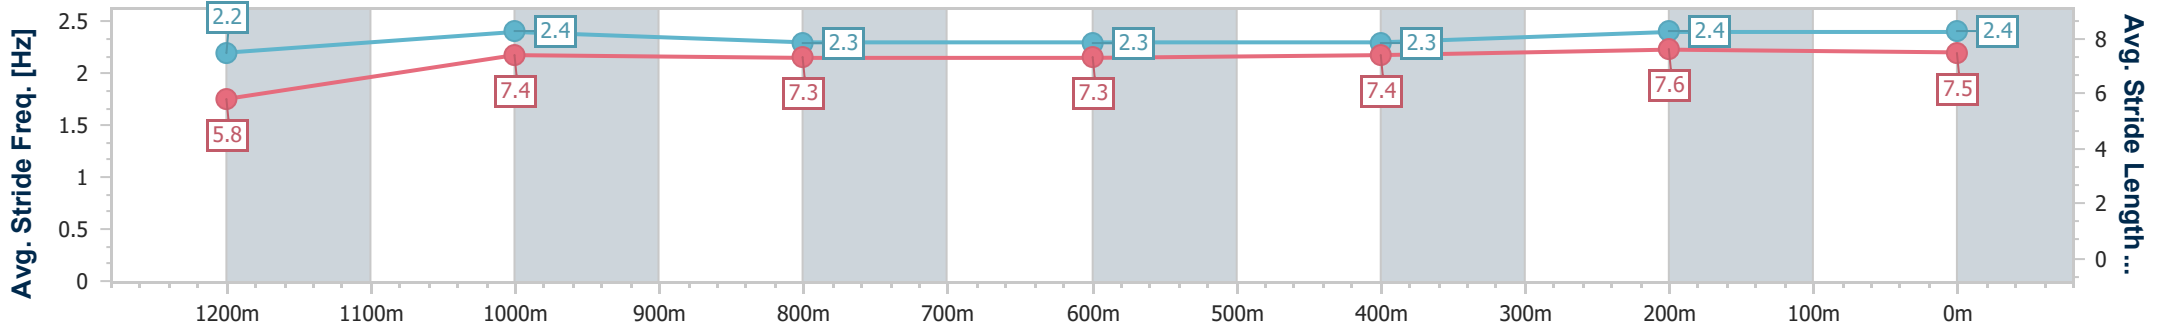

Horse/Jockey Name	The Missionary
Final Rank	2
Fastest Section Time (Section)	0:11.16 (400m)
Top Speed [km/h] (Section)	65.8 (400m)
Race State	Finished

Ipswich QLD Professional
Race 2: FOLLOW @IPSWICHTURFCLUB QTIS Three-Year-Old
BENCHMARK 65 Handicap - 1350m

16 February 2023 - 13:28

Track Rating: Good 3, Weather: fine, Rail Position: +4m Entire

Section	Overall	1200m	1000m	800m	600m	400m	200m
Section Times	1:20.51 [2] (0:11.87)	1:08.64 [1] (0:11.37)	0:57.27 [1] (0:11.69)	0:45.58 [1] (0:11.76)	0:33.82 [1] (0:11.43)	0:22.39 [1] (0:11.16)	0:11.23 [1] (0:11.23)
Average Speed [km/h]	45.6	63.1	61.3	60.8	62.8	64.3	64.1
Top Speed [km/h]	62.4	63.4	62.2	60.9	63.9	65.8	65.7
Avg. Dist. to Rail [m]	2.4	1.6	2.0	1.5	1.0	0.6	0.6
Avg. Stride Freq. [Hz]	2.2	2.4	2.3	2.3	2.3	2.4	2.4
Avg. Stride Length [m]	5.8	7.4	7.3	7.3	7.4	7.6	7.5

- [ ] Ranking at each section and finish
- -.-.- No data available at this section
- NA No data available