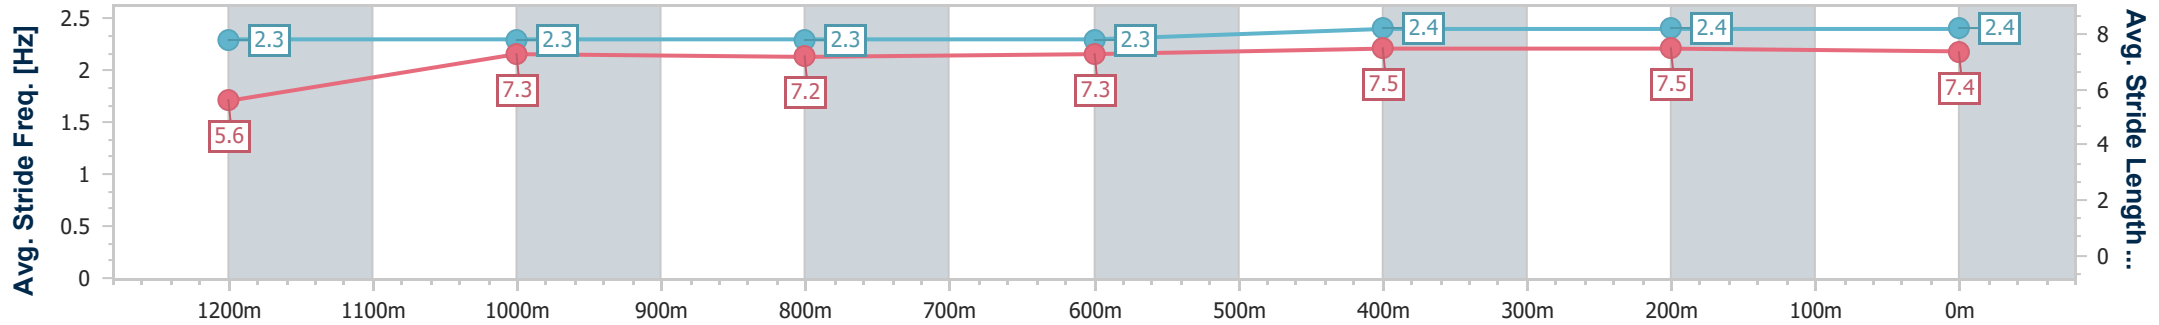

Horse/Jockey Name	Yes To Excess
Final Rank	4
Fastest Section Time (Section)	0:11.08 (200m)
Top Speed [km/h] (Section)	66.5 (200m)
Race State	Finished

Ipswich QLD Professional
Race 2: FOLLOW @IPSWICHTURFCLUB QTIS Three-Year-Old
BENCHMARK 65 Handicap - 1350m

16 February 2023 - 13:28

Track Rating: Good 3, Weather: fine, Rail Position: +4m Entire

Section	Overall	1200m	1000m	800m	600m	400m	200m
Section Times	1:20.68 [4] (0:12.15)	1:08.53 [4] (0:11.67)	0:56.86 [4] (0:11.75)	0:45.11 [6] (0:11.72)	0:33.39 [6] (0:11.22)	0:22.17 [5] (0:11.09)	0:11.08 [4] (0:11.08)
Average Speed [km/h]	44.4	61.7	61.1	61.1	64.2	65.2	65.0
Top Speed [km/h]	60.8	62.4	61.5	61.7	64.9	66.2	66.5
Avg. Dist. to Rail [m]	2.3	0.7	1.1	1.2	0.3	2.9	4.7
Avg. Stride Freq. [Hz]	2.3	2.3	2.3	2.3	2.4	2.4	2.4
Avg. Stride Length [m]	5.6	7.3	7.2	7.3	7.5	7.5	7.4

- [ ] Ranking at each section and finish
- -.-.- No data available at this section
- NA No data available