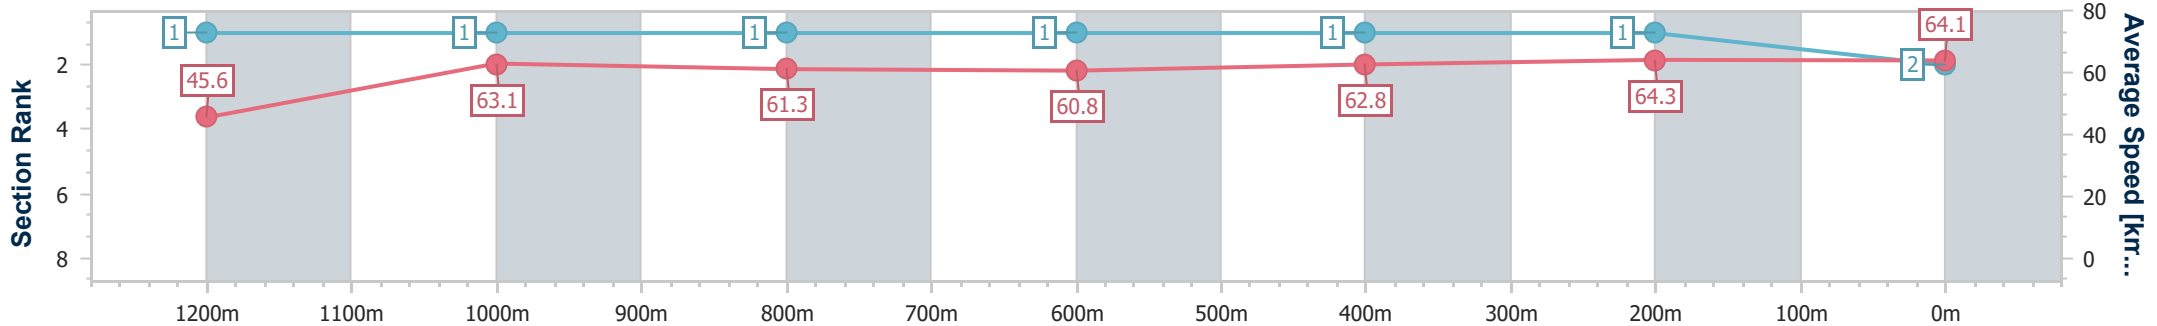

Horse/Jockey Name	The Missionary
Final Rank	2
Fastest Section Time (Section)	0:11.16 (400m)
Top Speed [km/h] (Section)	65.8 (400m)
Race State	Finished

Ipswich QLD Professional
Race 2: FOLLOW @IPSWICHTURFCLUB QTIS Three-Year-Old
BENCHMARK 65 Handicap - 1350m

16 February 2023 - 13:28

Track Rating: Good 3, Weather: fine, Rail Position: +4m Entire

Section	Overall	1200m	1000m	800m	600m	400m	200m
Section Times	1:20.51 [2] (0:11.87)	1:08.64 [1] (0:11.37)	0:57.27 [1] (0:11.69)	0:45.58 [1] (0:11.76)	0:33.82 [1] (0:11.43)	0:22.39 [1] (0:11.16)	0:11.23 [1] (0:11.23)
Average Speed [km/h]	45.6	63.1	61.3	60.8	62.8	64.3	64.1
Top Speed [km/h]	62.4	63.4	62.2	60.9	63.9	65.8	65.7
Avg. Dist. to Rail [m]	2.4	1.6	2.0	1.5	1.0	0.6	0.6
Avg. Stride Freq. [Hz]	2.2	2.4	2.3	2.3	2.3	2.4	2.4
Avg. Stride Length [m]	5.8	7.4	7.3	7.3	7.4	7.6	7.5

- [ ] Ranking at each section and finish
- -.-.- No data available at this section
- NA No data available