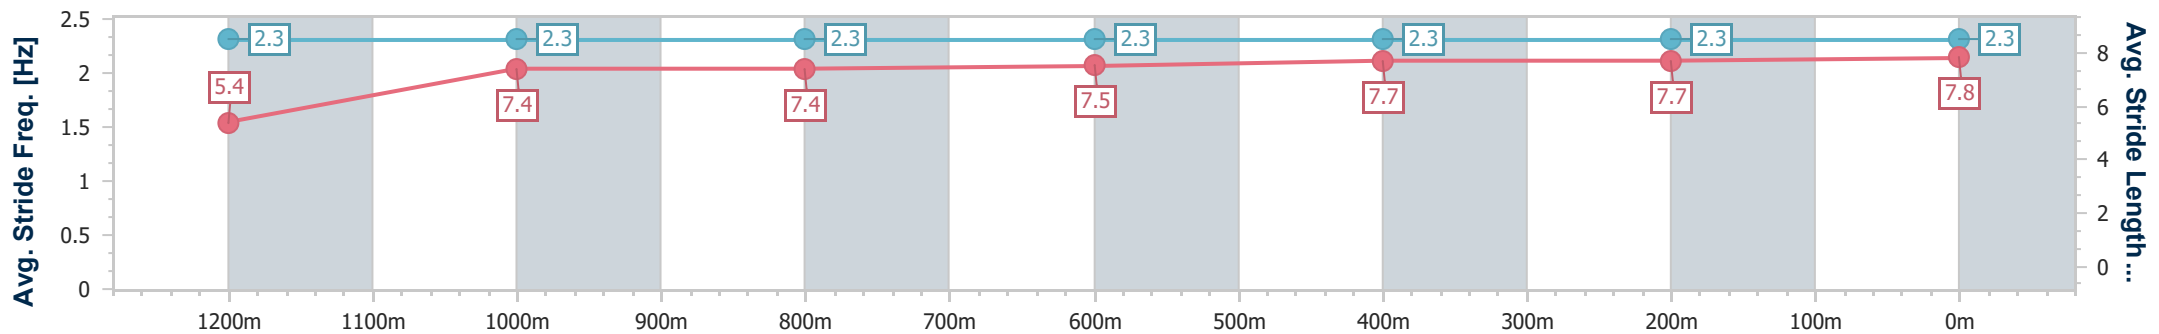

Horse/Jockey Name	Rebel News
Final Rank	3
Fastest Section Time (Section)	0:11.12 (400m)
Top Speed [km/h] (Section)	65.4 (400m)
Race State	Finished

Ipswich QLD Professional
Race 2: FOLLOW @IPSWICHTURFCLUB QTIS Three-Year-Old
BENCHMARK 65 Handicap - 1350m

16 February 2023 - 13:28

Track Rating: Good 3, Weather: fine, Rail Position: +4m Entire

Section	Overall	1200m	1000m	800m	600m	400m	200m
Section Times	1:20.68 [3] (0:12.05)	1:08.63 [3] (0:11.53)	0:57.10 [3] (0:11.71)	0:45.39 [4] (0:11.72)	0:33.67 [4] (0:11.26)	0:22.41 [2] (0:11.12)	0:11.29 [3] (0:11.29)
Average Speed [km/h]	44.8	62.3	61.4	61.2	64.2	64.8	63.8
Top Speed [km/h]	60.8	63.4	61.8	61.9	64.9	65.4	64.9
Avg. Dist. to Rail [m]	1.5	1.6	0.9	0.4	0.4	1.1	1.9
Avg. Stride Freq. [Hz]	2.3	2.3	2.3	2.3	2.3	2.3	2.3
Avg. Stride Length [m]	5.4	7.4	7.4	7.5	7.7	7.7	7.8

- [ ] Ranking at each section and finish
- -.-.- No data available at this section
- NA No data available