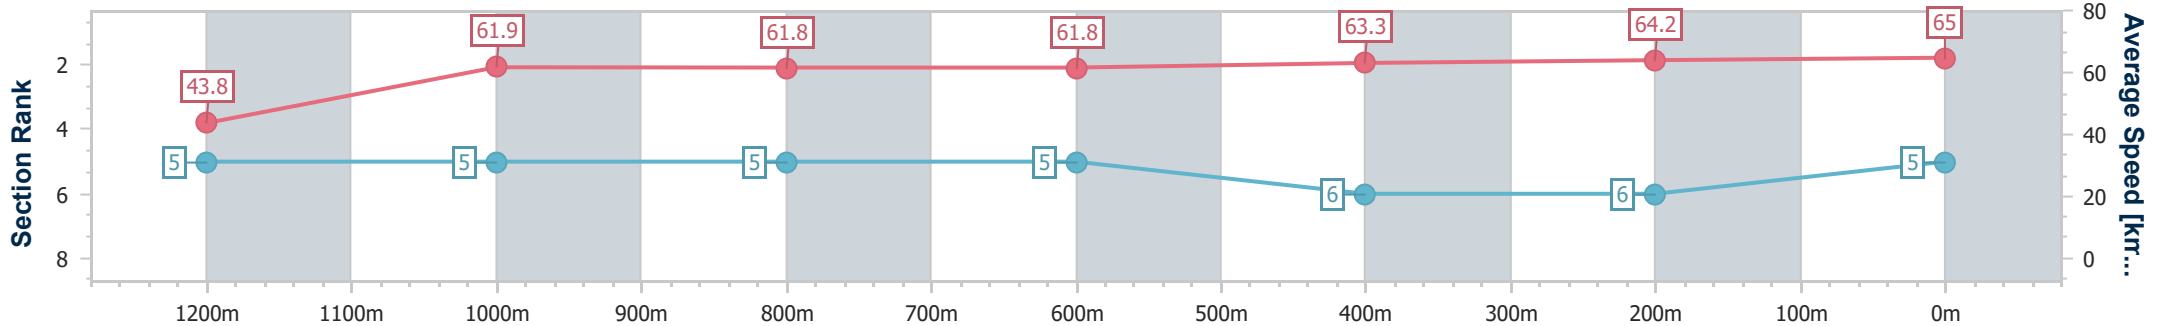

Horse/Jockey Name	Tokyo Blossom
Final Rank	5
Fastest Section Time (Section)	0:11.08 (200m)
Top Speed [km/h] (Section)	66.0 (200m)
Race State	Finished

Ipswich QLD Professional
Race 2: FOLLOW @IPSWICHTURFCLUB QTIS Three-Year-Old
BENCHMARK 65 Handicap - 1350m

16 February 2023 - 13:28

Track Rating: Good 3, Weather: fine, Rail Position: +4m Entire

Section	Overall	1200m	1000m	800m	600m	400m	200m
Section Times	1:20.77 [5] (0:12.35)	1:08.42 [5] (0:11.59)	0:56.83 [5] (0:11.52)	0:45.31 [5] (0:11.59)	0:33.72 [5] (0:11.39)	0:22.33 [6] (0:11.25)	0:11.08 [6] (0:11.08)
Average Speed [km/h]	43.8	61.9	61.8	61.8	63.3	64.2	65.0
Top Speed [km/h]	60.0	62.8	63.2	62.1	64.0	65.4	66.0
Avg. Dist. to Rail [m]	2.3	2.6	3.3	1.9	0.5	0.5	0.5
Avg. Stride Freq. [Hz]	2.2	2.3	2.3	2.3	2.3	2.3	2.4
Avg. Stride Length [m]	5.6	7.3	7.4	7.5	7.5	7.7	7.6

- [ ] Ranking at each section and finish
- -.-.- No data available at this section
- NA No data available