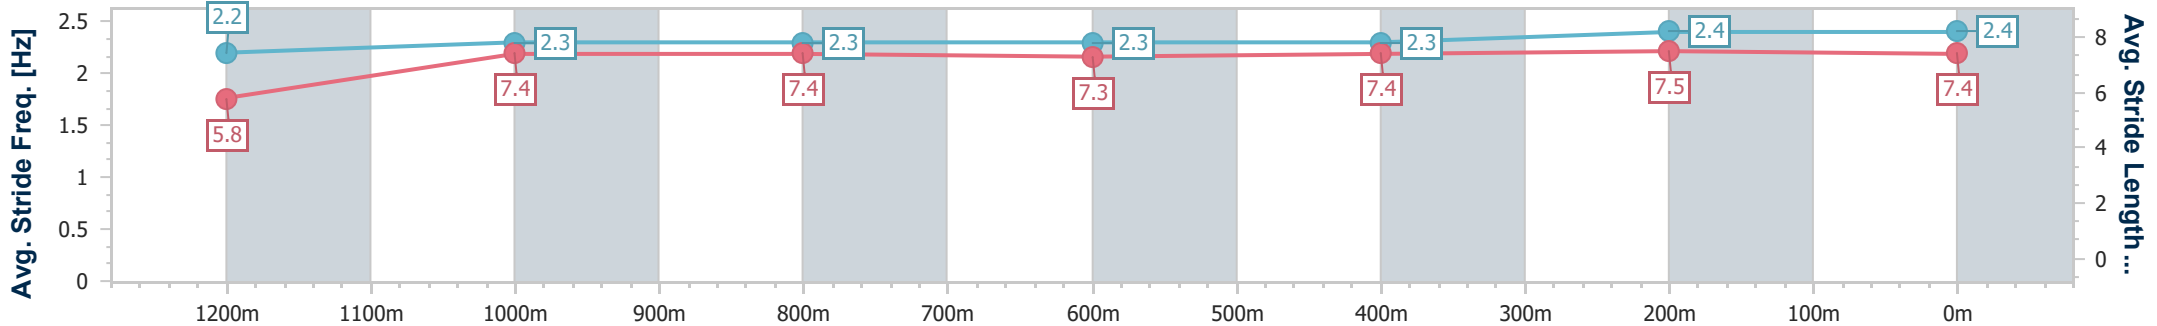

- [] Ranking at each section and finish
- .-.- No data available at this section
- NA No data available

Horse/Jockey Name	Cluster's Rein
Final Rank	6
Fastest Section Time (Section)	0:11.22 (400m)
Top Speed [km/h] (Section)	65.4 (400m)
Race State	Finished

Ipswich QLD Professional
 Race 2: FOLLOW @IPSWICHTURFCLUB QTIS Three-Year-Old
 BENCHMARK 65 Handicap - 1350m

16 February 2023 - 13:28

Track Rating: Good 3, Weather: fine, Rail Position: +4m Entire

Section	Overall	1200m	1000m	800m	600m	400m	200m						
Section Times	1:20.96 [6] (0:11.87)	1:09.09 [2] (0:11.49)	0:57.60 [2] (0:11.68)	0:45.92 [2] (0:11.72)	0:34.20 [2] (0:11.53)	0:22.67 [4] (0:11.22)	0:11.45 [5]						
Average Speed [km/h]	45.5	62.6	61.3	61.3	62.7	64.2	62.9						
Top Speed [km/h]	62.1	63.0	62.3	62.5	63.9	65.4	64.6						
Avg. Dist. to Rail [m]	2.7	1.7	1.8	0.6	0.7	0.3	0.5						
Avg. Stride Freq. [Hz]	2.2	2.3	2.3	2.3	2.3	2.4	2.4						
Avg. Stride Length [m]	5.8	7.4	7.4	7.3	7.4	7.5	7.4						