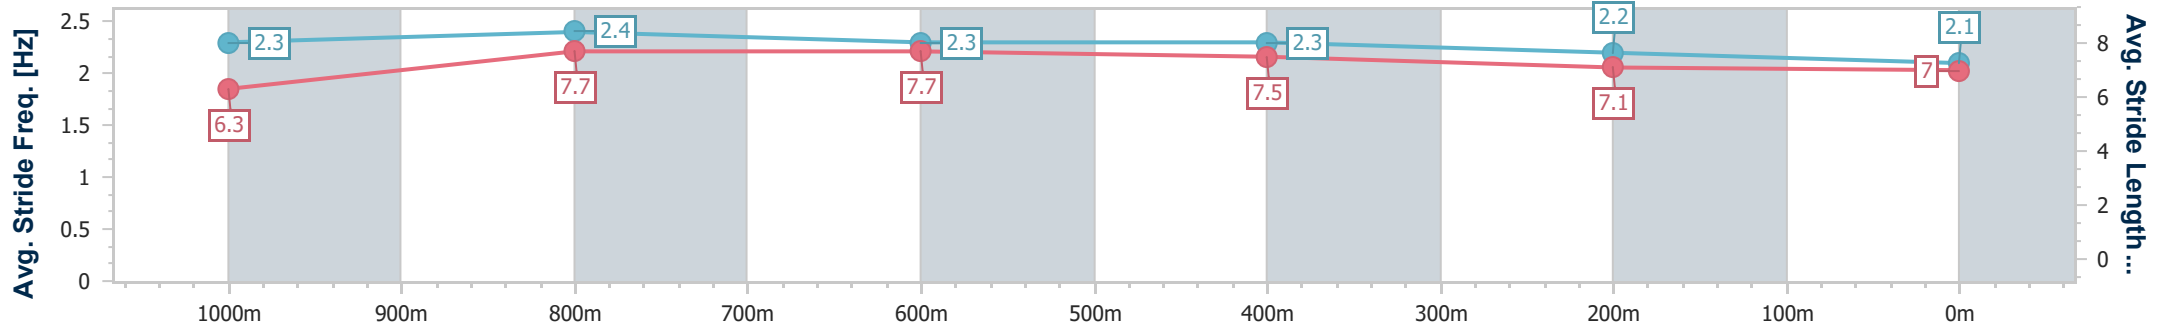

Horse/Jockey Name	Giselle's Gamble
Final Rank	5
Fastest Section Time (Section)	0:10.64 (1000m)
Top Speed [km/h] (Section)	69.1 (Overall)
Race State	Finished

Aquis Park Gold Coast Poly QLD Professional
Race 2: SKYLINE RESTAURANT Fillies and Mares Maiden
Handicap - 1200m

18 February 2023 - 12:56

Track Rating: Synthetic, Weather: Fine, Rail Position: True

Section	Overall	1000m	800m	600m	400m	200m
Section Times	1:13.80 [5] (0:13.56)	1:00.24 [8] (0:10.64)	0:49.60 [8] (0:11.45)	0:38.15 [8] (0:11.88)	0:26.27 [6] (0:12.90)	0:13.37 [6] (0:13.37)
Average Speed [km/h]	53.2	68.0	63.4	60.8	55.9	54.0
Top Speed [km/h]	69.1	68.9	65.4	64.0	57.1	55.7
Avg. Dist. to Rail [m]	3.0	1.3	1.6	0.9	1.4	1.8
Avg. Stride Freq. [Hz]	2.3	2.4	2.3	2.3	2.2	2.1
Avg. Stride Length [m]	6.3	7.7	7.7	7.5	7.1	7.0

- [ ] Ranking at each section and finish
- -.-.- No data available at this section
- NA No data available