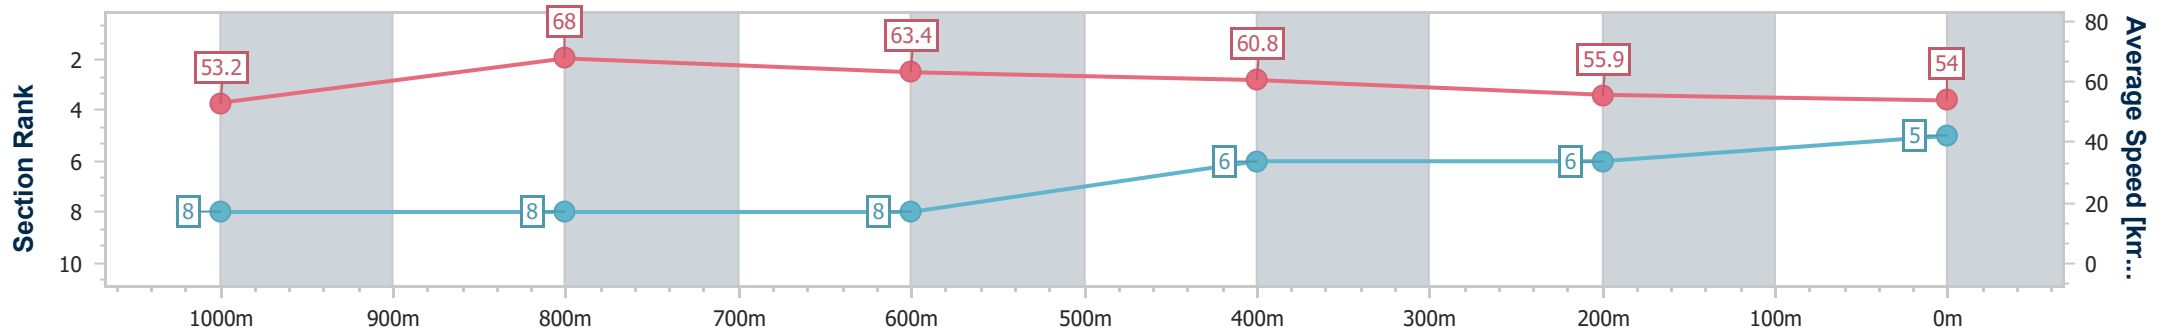

Horse/Jockey Name	Giselle's Gamble
Final Rank	5
Fastest Section Time (Section)	0:10.64 (1000m)
Top Speed [km/h] (Section)	69.1 (Overall)
Race State	Finished

Aquis Park Gold Coast Poly QLD Professional
Race 2: SKYLINE RESTAURANT Fillies and Mares Maiden
Handicap - 1200m

18 February 2023 - 12:56

Track Rating: Synthetic, Weather: Fine, Rail Position: True

Section	Overall	1000m	800m	600m	400m	200m
Section Times	1:13.80 [5] (0:13.56)	1:00.24 [8] (0:10.64)	0:49.60 [8] (0:11.45)	0:38.15 [8] (0:11.88)	0:26.27 [6] (0:12.90)	0:13.37 [6] (0:13.37)
Average Speed [km/h]	53.2	68.0	63.4	60.8	55.9	54.0
Top Speed [km/h]	69.1	68.9	65.4	64.0	57.1	55.7
Avg. Dist. to Rail [m]	3.0	1.3	1.6	0.9	1.4	1.8
Avg. Stride Freq. [Hz]	2.3	2.4	2.3	2.3	2.2	2.1
Avg. Stride Length [m]	6.3	7.7	7.7	7.5	7.1	7.0

- [ ] Ranking at each section and finish
- -.-.- No data available at this section
- NA No data available