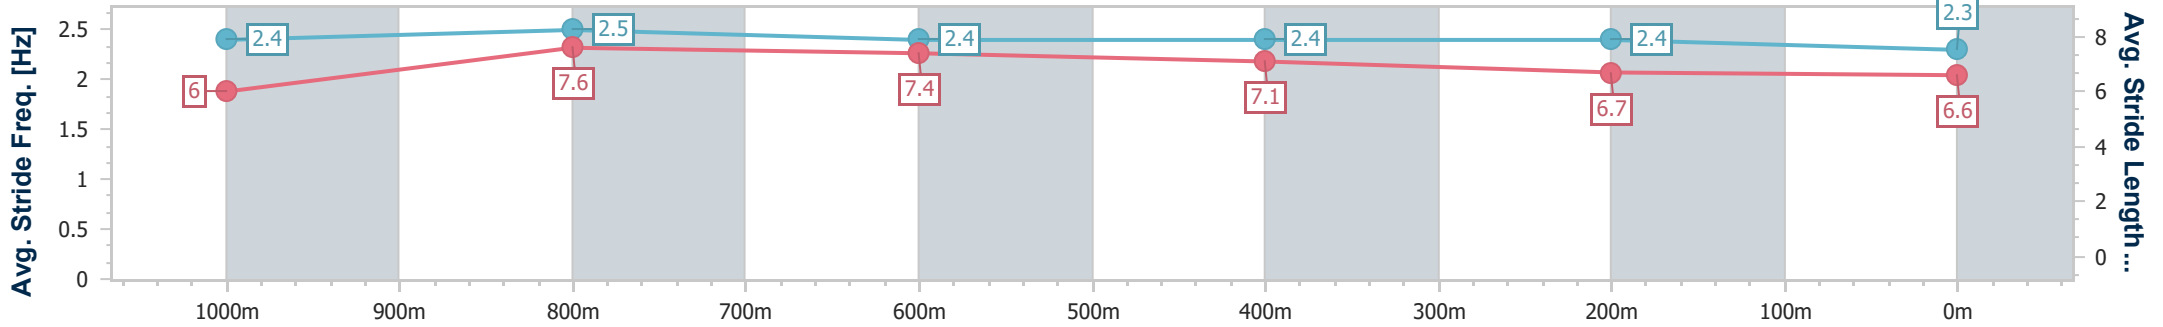

Horse/Jockey Name	Zuri Zuri
Final Rank	2
Fastest Section Time (Section)	0:10.60 (1000m)
Top Speed [km/h] (Section)	69.5 (1000m)
Race State	Finished

Aquis Park Gold Coast Poly QLD Professional
Race 2: SKYLINE RESTAURANT Fillies and Mares Maiden Handicap - 1200m

18 February 2023 - 12:56

Track Rating: Synthetic, Weather: Fine, Rail Position: True

Section	Overall	1000m	800m	600m	400m	200m
Section Times	1:13.11 [2] (0:13.59)	0:59.52 [7] (0:10.60)	0:48.92 [6] (0:11.21)	0:37.71 [3] (0:11.81)	0:25.90 [3] (0:12.53)	0:13.37 [2] (0:13.37)
Average Speed [km/h]	53.0	67.8	63.9	61.0	57.5	54.0
Top Speed [km/h]	68.4	69.5	66.3	63.0	58.8	56.3
Avg. Dist. to Rail [m]	0.6	0.7	0.9	0.3	0.9	1.2
Avg. Stride Freq. [Hz]	2.4	2.5	2.4	2.4	2.4	2.3
Avg. Stride Length [m]	6.0	7.6	7.4	7.1	6.7	6.6

- [ ] Ranking at each section and finish
- -.-.- No data available at this section
- NA No data available