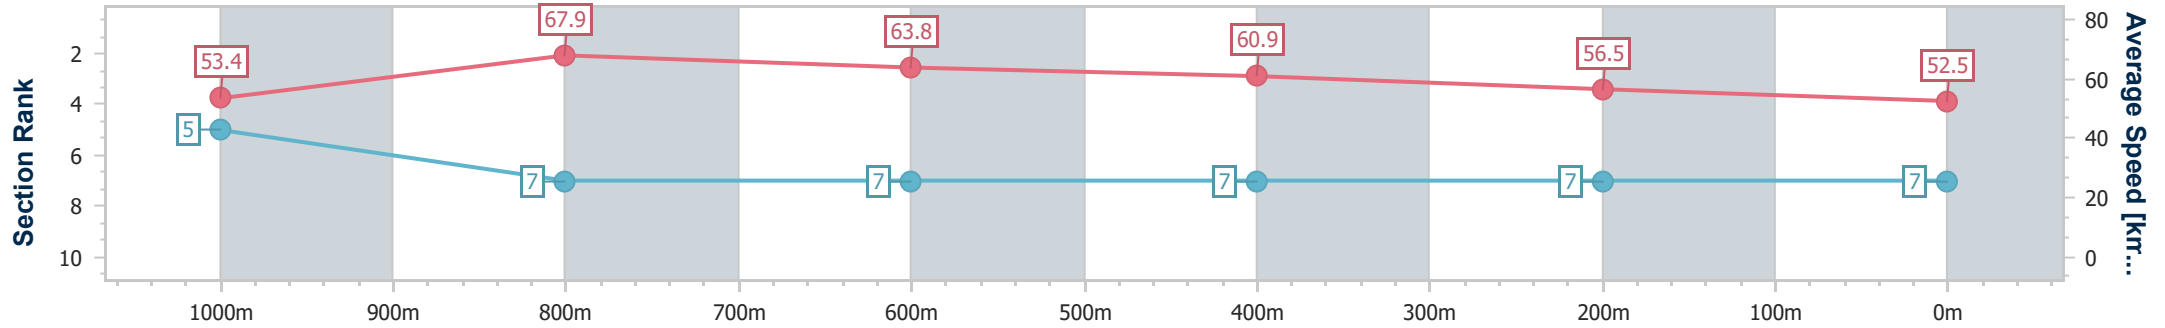

Horse/Jockey Name	Coco Jewel
Final Rank	7
Fastest Section Time (Section)	0:10.74 (1000m)
Top Speed [km/h] (Section)	69.6 (1000m)
Race State	Finished

Aquis Park Gold Coast Poly QLD Professional
Race 2: SKYLINE RESTAURANT Fillies and Mares Maiden Handicap - 1200m

18 February 2023 - 12:56

Track Rating: Synthetic, Weather: Fine, Rail Position: True

Section	Overall	1000m	800m	600m	400m	200m
Section Times	1:14.45 [7] (0:13.48)	1:00.97 [5] (0:10.74)	0:50.23 [7] (0:11.46)	0:38.77 [7] (0:12.17)	0:26.60 [7] (0:12.89)	0:13.71 [7] (0:13.71)
Average Speed [km/h]	53.4	67.9	63.8	60.9	56.5	52.5
Top Speed [km/h]	69.4	69.6	67.1	64.9	59.3	54.8
Avg. Dist. to Rail [m]	8.6	4.4	3.4	5.7	5.7	5.8
Avg. Stride Freq. [Hz]	2.5	2.6	2.5	2.4	2.3	2.2
Avg. Stride Length [m]	5.9	7.3	7.1	7.1	6.7	6.5

- [ ] Ranking at each section and finish
- -.-.- No data available at this section
- NA No data available