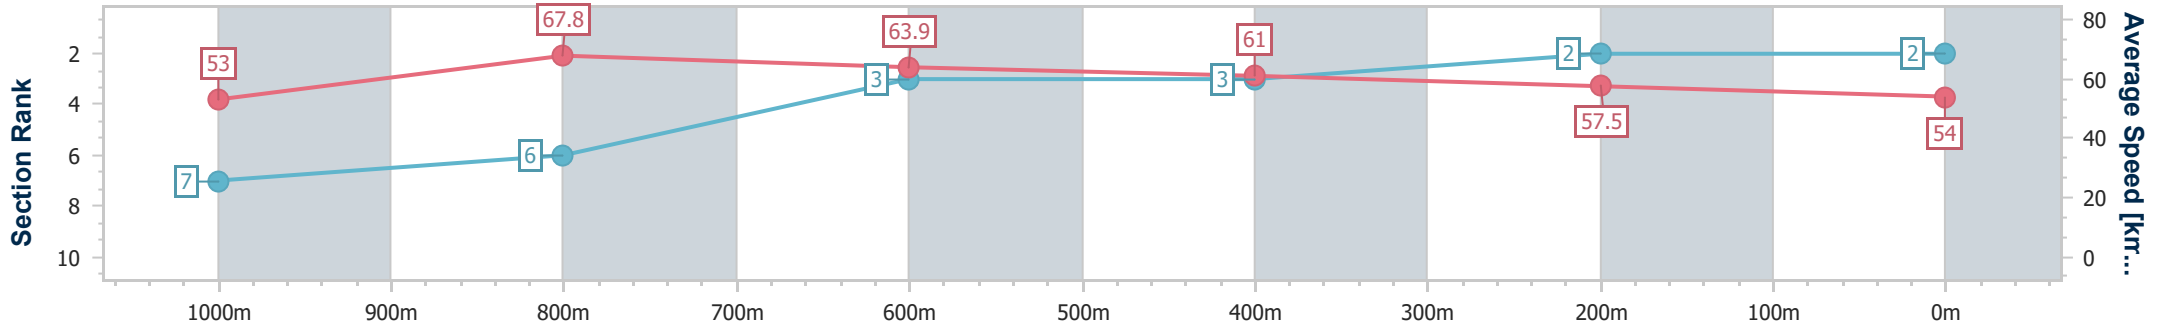

Horse/Jockey Name	Zuri Zuri
Final Rank	2
Fastest Section Time (Section)	0:10.60 (1000m)
Top Speed [km/h] (Section)	69.5 (1000m)
Race State	Finished

Aquis Park Gold Coast Poly QLD Professional
Race 2: SKYLINE RESTAURANT Fillies and Mares Maiden Handicap - 1200m

18 February 2023 - 12:56

Track Rating: Synthetic, Weather: Fine, Rail Position: True

Section	Overall	1000m	800m	600m	400m	200m
Section Times	1:13.11 [2] (0:13.59)	0:59.52 [7] (0:10.60)	0:48.92 [6] (0:11.21)	0:37.71 [3] (0:11.81)	0:25.90 [3] (0:12.53)	0:13.37 [2] (0:13.37)
Average Speed [km/h]	53.0	67.8	63.9	61.0	57.5	54.0
Top Speed [km/h]	68.4	69.5	66.3	63.0	58.8	56.3
Avg. Dist. to Rail [m]	0.6	0.7	0.9	0.3	0.9	1.2
Avg. Stride Freq. [Hz]	2.4	2.5	2.4	2.4	2.4	2.3
Avg. Stride Length [m]	6.0	7.6	7.4	7.1	6.7	6.6

- [ ] Ranking at each section and finish
- -.-.- No data available at this section
- NA No data available