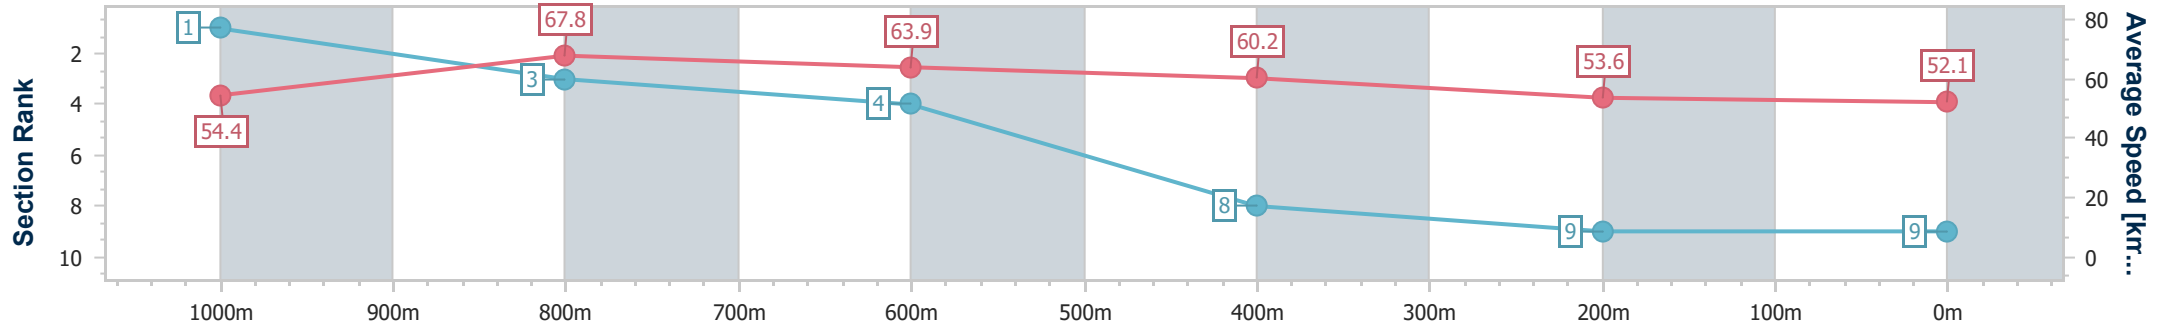

Horse/Jockey Name	Seachest
Final Rank	9
Fastest Section Time (Section)	0:10.73 (1000m)
Top Speed [km/h] (Section)	69.3 (Overall)
Race State	Finished

Aquis Park Gold Coast Poly QLD Professional
Race 2: SKYLINE RESTAURANT Fillies and Mares Maiden Handicap - 1200m

18 February 2023 - 12:56

Track Rating: Synthetic, Weather: Fine, Rail Position: True

Section	Overall	1000m	800m	600m	400m	200m
Section Times	1:15.24 [9] (0:13.23)	1:02.01 [1] (0:10.73)	0:51.28 [3] (0:11.52)	0:39.76 [4] (0:12.33)	0:27.43 [8] (0:13.58)	0:13.85 [9] (0:13.85)
Average Speed [km/h]	54.4	67.8	63.9	60.2	53.6	52.1
Top Speed [km/h]	69.3	69.1	65.7	63.0	56.5	53.7
Avg. Dist. to Rail [m]	5.8	3.6	4.3	6.1	5.1	6.3
Avg. Stride Freq. [Hz]	2.4	2.7	2.6	2.5	2.3	2.3
Avg. Stride Length [m]	6.2	7.1	6.9	6.8	6.5	6.4

- [ ] Ranking at each section and finish
- -.-.- No data available at this section
- NA No data available