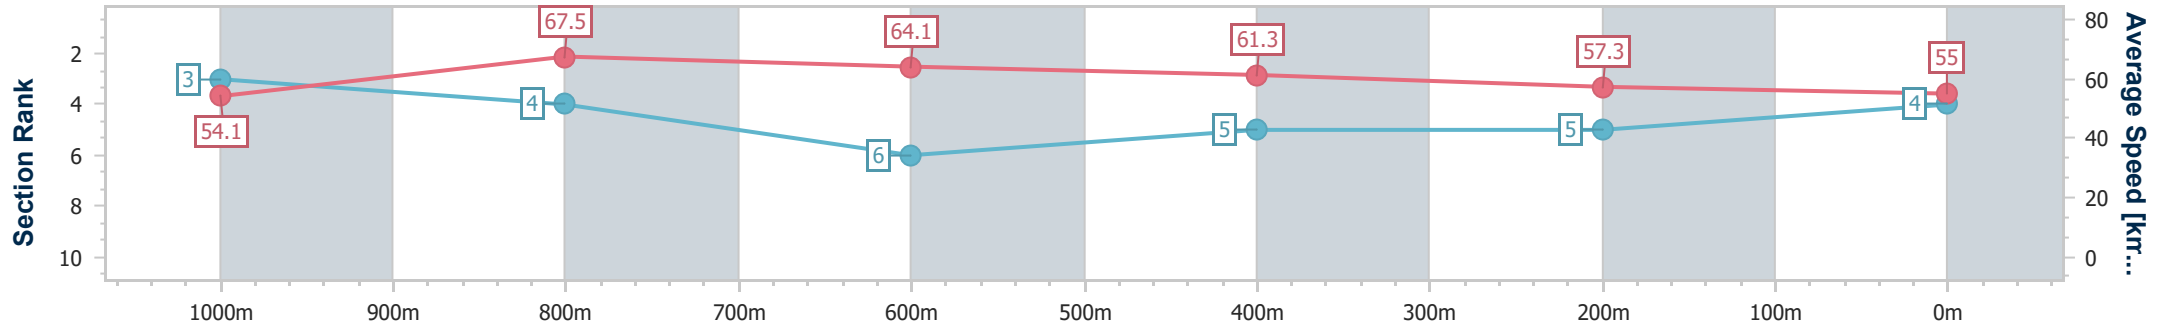

Horse/Jockey Name	Heartonhersleeve
Final Rank	4
Fastest Section Time (Section)	0:10.76 (1000m)
Top Speed [km/h] (Section)	69.8 (1000m)
Race State	Finished

Aquis Park Gold Coast Poly QLD Professional
Race 2: SKYLINE RESTAURANT Fillies and Mares Maiden Handicap - 1200m

18 February 2023 - 12:56

Track Rating: Synthetic, Weather: Fine, Rail Position: True

Section	Overall	1000m	800m	600m	400m	200m
Section Times	1:13.51 [4] (0:13.33)	1:00.18 [3] (0:10.76)	0:49.42 [4] (0:11.52)	0:37.90 [6] (0:12.06)	0:25.84 [5] (0:12.70)	0:13.14 [5] (0:13.14)
Average Speed [km/h]	54.1	67.5	64.1	61.3	57.3	55.0
Top Speed [km/h]	69.8	69.8	65.3	64.0	58.5	56.5
Avg. Dist. to Rail [m]	6.6	3.6	4.7	5.5	5.1	7.6
Avg. Stride Freq. [Hz]	2.4	2.5	2.4	2.4	2.3	2.2
Avg. Stride Length [m]	6.2	7.5	7.4	7.3	6.9	6.8

- [ ] Ranking at each section and finish
- -.-.- No data available at this section
- NA No data available