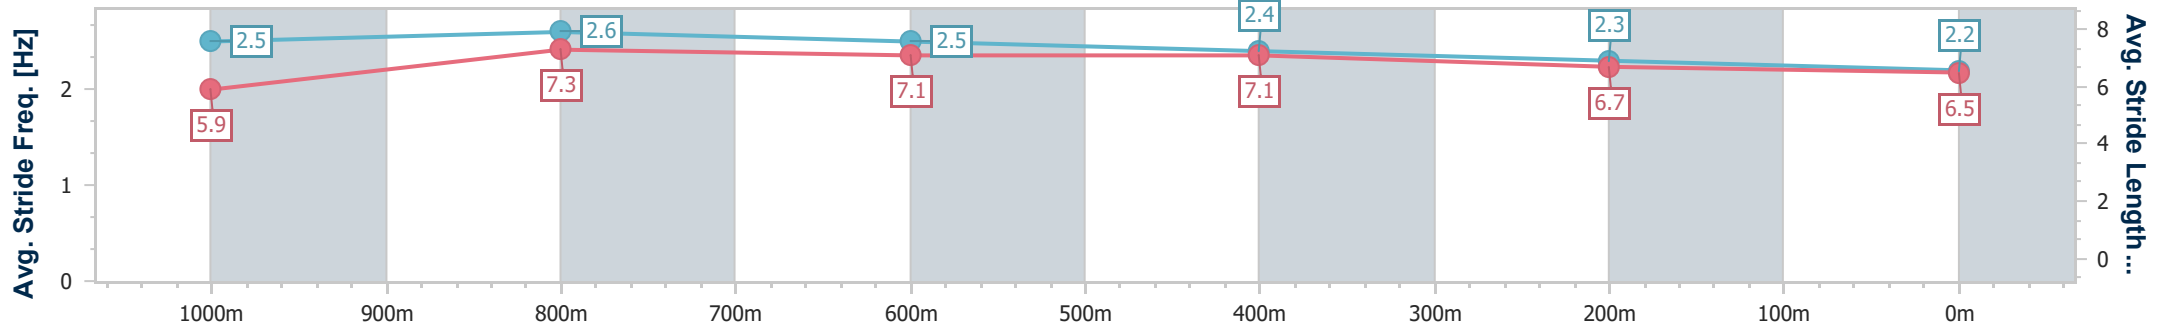

Horse/Jockey Name	Coco Jewel
Final Rank	7
Fastest Section Time (Section)	0:10.74 (1000m)
Top Speed [km/h] (Section)	69.6 (1000m)
Race State	Finished

Aquis Park Gold Coast Poly QLD Professional
Race 2: SKYLINE RESTAURANT Fillies and Mares Maiden Handicap - 1200m

18 February 2023 - 12:56

Track Rating: Synthetic, Weather: Fine, Rail Position: True

Section	Overall	1000m	800m	600m	400m	200m
Section Times	1:14.45 [7] (0:13.48)	1:00.97 [5] (0:10.74)	0:50.23 [7] (0:11.46)	0:38.77 [7] (0:12.17)	0:26.60 [7] (0:12.89)	0:13.71 [7] (0:13.71)
Average Speed [km/h]	53.4	67.9	63.8	60.9	56.5	52.5
Top Speed [km/h]	69.4	69.6	67.1	64.9	59.3	54.8
Avg. Dist. to Rail [m]	8.6	4.4	3.4	5.7	5.7	5.8
Avg. Stride Freq. [Hz]	2.5	2.6	2.5	2.4	2.3	2.2
Avg. Stride Length [m]	5.9	7.3	7.1	7.1	6.7	6.5

- [ ] Ranking at each section and finish
- -.-.- No data available at this section
- NA No data available