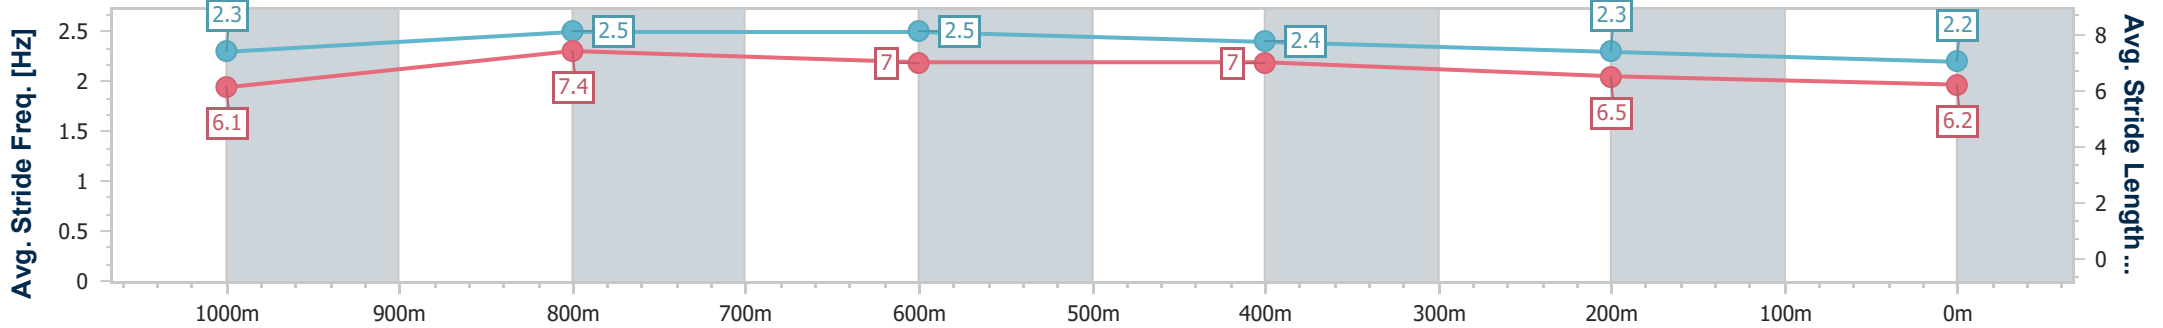

- [] Ranking at each section and finish
- .-.- No data available at this section
- NA No data available

Horse/Jockey Name	Oakfield Feather
Final Rank	10
Fastest Section Time (Section)	0:10.83 (1000m)
Top Speed [km/h] (Section)	68.5 (1000m)
Race State	Finished

- [] Ranking at each section and finish
- .-.- No data available at this section
- NA No data available