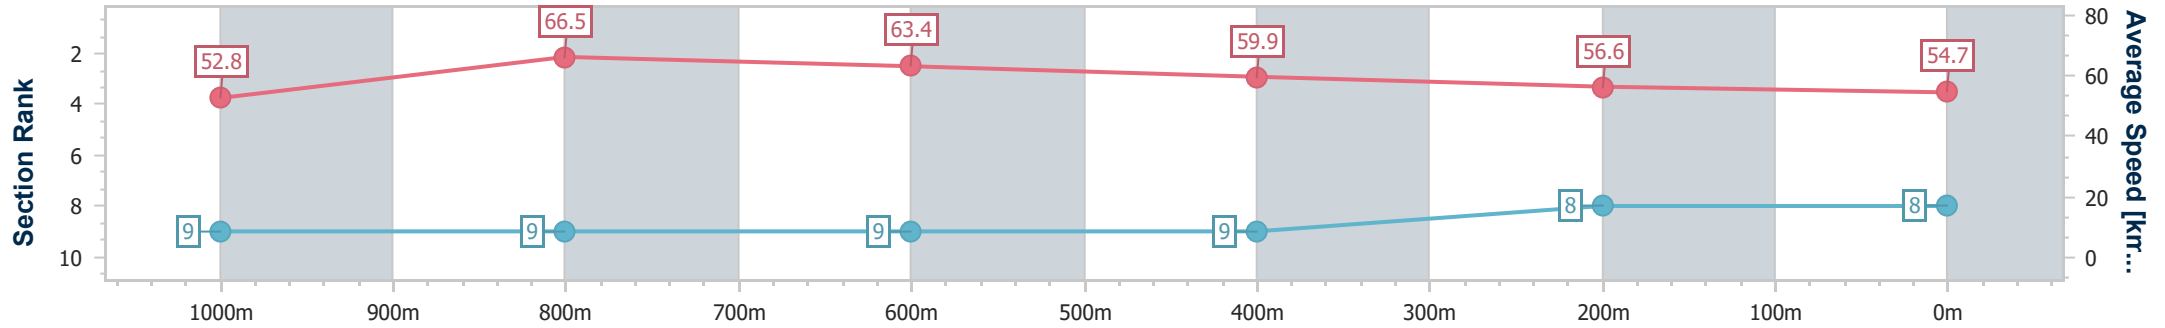

Horse/Jockey Name	Sumbank
Final Rank	8
Fastest Section Time (Section)	0:10.96 (1000m)
Top Speed [km/h] (Section)	68.3 (1000m)
Race State	Finished

Aquis Park Gold Coast Poly QLD Professional
Race 2: SKYLINE RESTAURANT Fillies and Mares Maiden Handicap - 1200m

18 February 2023 - 12:56

Track Rating: Synthetic, Weather: Fine, Rail Position: True

Section	Overall	1000m	800m	600m	400m	200m
Section Times	1:14.61 [8] (0:13.64)	1:00.97 [9] (0:10.96)	0:50.01 [9] (0:11.55)	0:38.46 [9] (0:12.40)	0:26.06 [9] (0:12.87)	0:13.19 [8] (0:13.19)
Average Speed [km/h]	52.8	66.5	63.4	59.9	56.6	54.7
Top Speed [km/h]	68.1	68.3	65.3	64.3	57.5	56.7
Avg. Dist. to Rail [m]	6.8	4.1	3.8	5.5	6.8	8.6
Avg. Stride Freq. [Hz]	2.5	2.5	2.4	2.4	2.4	2.3
Avg. Stride Length [m]	5.8	7.5	7.2	6.9	6.6	6.5

- [ ] Ranking at each section and finish
- -.-.- No data available at this section
- NA No data available