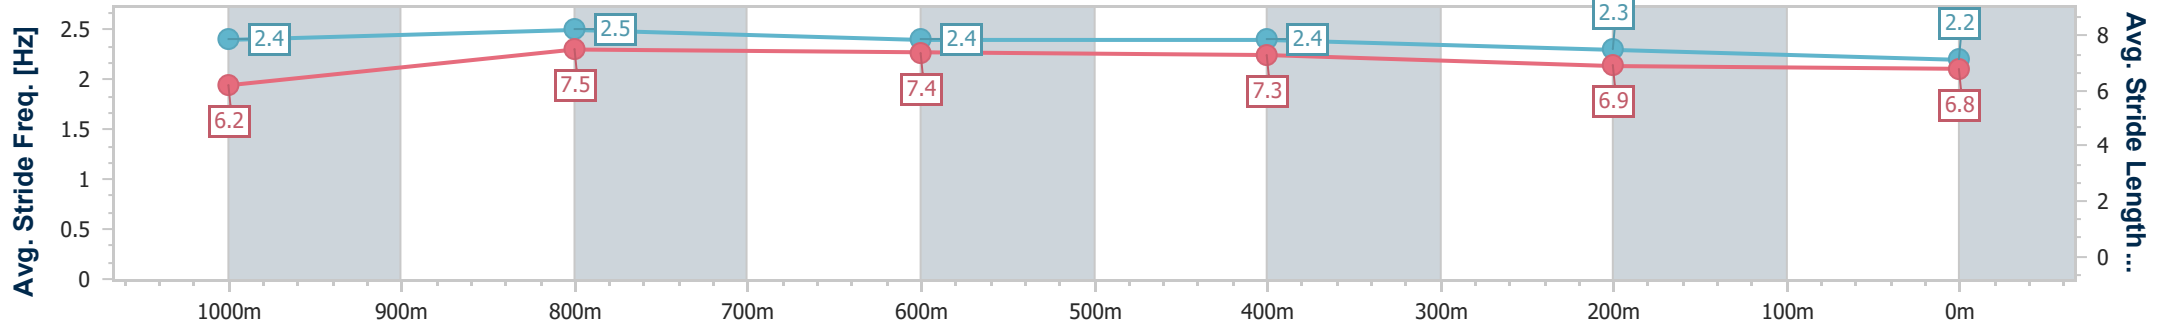

Horse/Jockey Name	Heartonhersleeve
Final Rank	4
Fastest Section Time (Section)	0:10.76 (1000m)
Top Speed [km/h] (Section)	69.8 (1000m)
Race State	Finished

Aquis Park Gold Coast Poly QLD Professional
Race 2: SKYLINE RESTAURANT Fillies and Mares Maiden Handicap - 1200m

18 February 2023 - 12:56

Track Rating: Synthetic, Weather: Fine, Rail Position: True

Section	Overall	1000m	800m	600m	400m	200m
Section Times	1:13.51 [4] (0:13.33)	1:00.18 [3] (0:10.76)	0:49.42 [4] (0:11.52)	0:37.90 [6] (0:12.06)	0:25.84 [5] (0:12.70)	0:13.14 [5] (0:13.14)
Average Speed [km/h]	54.1	67.5	64.1	61.3	57.3	55.0
Top Speed [km/h]	69.8	69.8	65.3	64.0	58.5	56.5
Avg. Dist. to Rail [m]	6.6	3.6	4.7	5.5	5.1	7.6
Avg. Stride Freq. [Hz]	2.4	2.5	2.4	2.4	2.3	2.2
Avg. Stride Length [m]	6.2	7.5	7.4	7.3	6.9	6.8

- [ ] Ranking at each section and finish
- -.-.- No data available at this section
- NA No data available