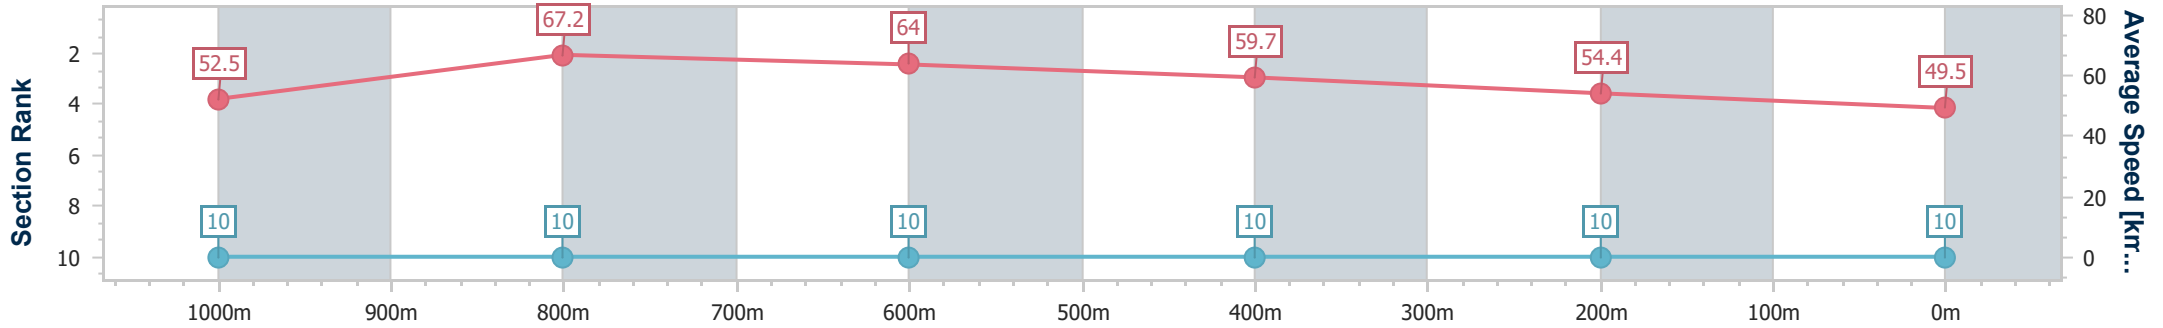

Horse/Jockey Name	Oakfield Feather
Final Rank	10
Fastest Section Time (Section)	0:10.83 (1000m)
Top Speed [km/h] (Section)	68.5 (1000m)
Race State	Finished

Aquis Park Gold Coast Poly QLD Professional
Race 2: SKYLINE RESTAURANT Fillies and Mares Maiden Handicap - 1200m

18 February 2023 - 12:56

Track Rating: Synthetic, Weather: Fine, Rail Position: True

Section	Overall	1000m	800m	600m	400m	200m
Section Times	1:16.68 [10] (0:13.74)	1:02.94 [10] (0:10.83)	0:52.11 [10] (0:11.63)	0:40.48 [10] (0:12.56)	0:27.92 [10] (0:13.34)	0:14.58 [10] (0:14.58)
Average Speed [km/h]	52.5	67.2	64.0	59.7	54.4	49.5
Top Speed [km/h]	67.3	68.5	65.5	63.5	58.1	51.7
Avg. Dist. to Rail [m]	7.5	4.5	6.4	8.3	3.5	2.2
Avg. Stride Freq. [Hz]	2.3	2.5	2.5	2.4	2.3	2.2
Avg. Stride Length [m]	6.1	7.4	7.0	7.0	6.5	6.2

- [ ] Ranking at each section and finish
- -.-.- No data available at this section
- NA No data available