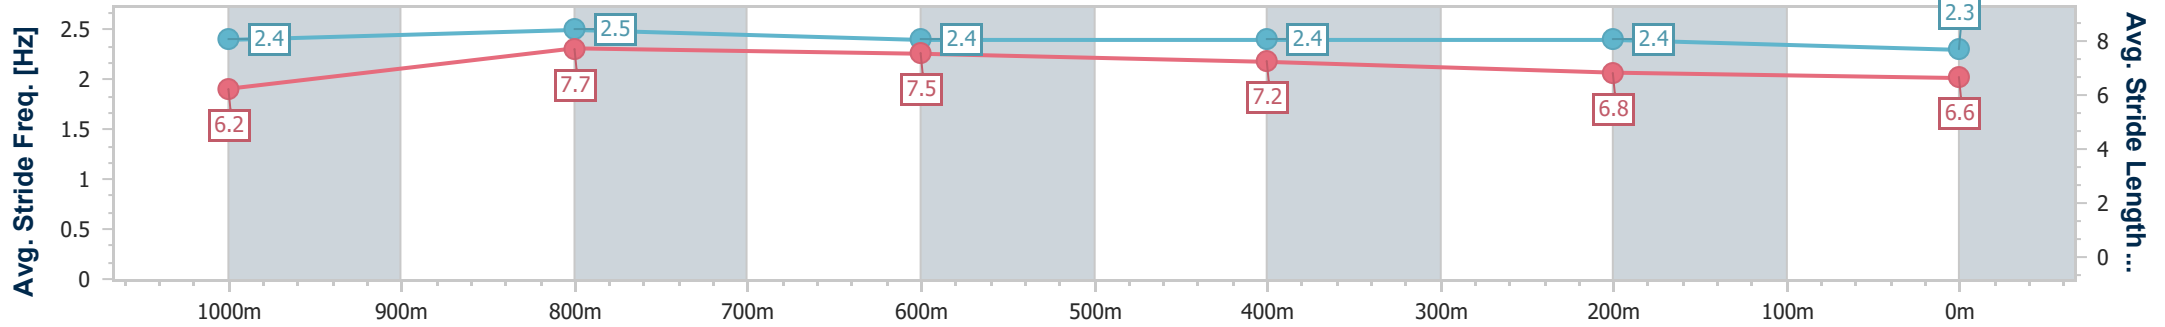

Horse/Jockey Name	Power Sister
Final Rank	1
Fastest Section Time (Section)	0:10.50 (1000m)
Top Speed [km/h] (Section)	69.6 (1000m)
Race State	Finished

Aquis Park Gold Coast Poly QLD Professional
Race 2: SKYLINE RESTAURANT Fillies and Mares Maiden Handicap - 1200m

18 February 2023 - 12:56

Track Rating: Synthetic, Weather: Fine, Rail Position: True

Section	Overall	1000m	800m	600m	400m	200m
Section Times	1:12.90 [1] (0:13.26)	0:59.64 [2] (0:10.50)	0:49.14 [1] (0:11.33)	0:37.81 [1] (0:11.91)	0:25.90 [1] (0:12.56)	0:13.34 [1] (0:13.34)
Average Speed [km/h]	54.3	68.3	63.6	61.6	57.7	54.1
Top Speed [km/h]	69.1	69.6	66.6	63.2	59.6	56.6
Avg. Dist. to Rail [m]	0.5	0.8	1.1	3.4	2.6	2.9
Avg. Stride Freq. [Hz]	2.4	2.5	2.4	2.4	2.4	2.3
Avg. Stride Length [m]	6.2	7.7	7.5	7.2	6.8	6.6

- [ ] Ranking at each section and finish
- -.-.- No data available at this section
- NA No data available