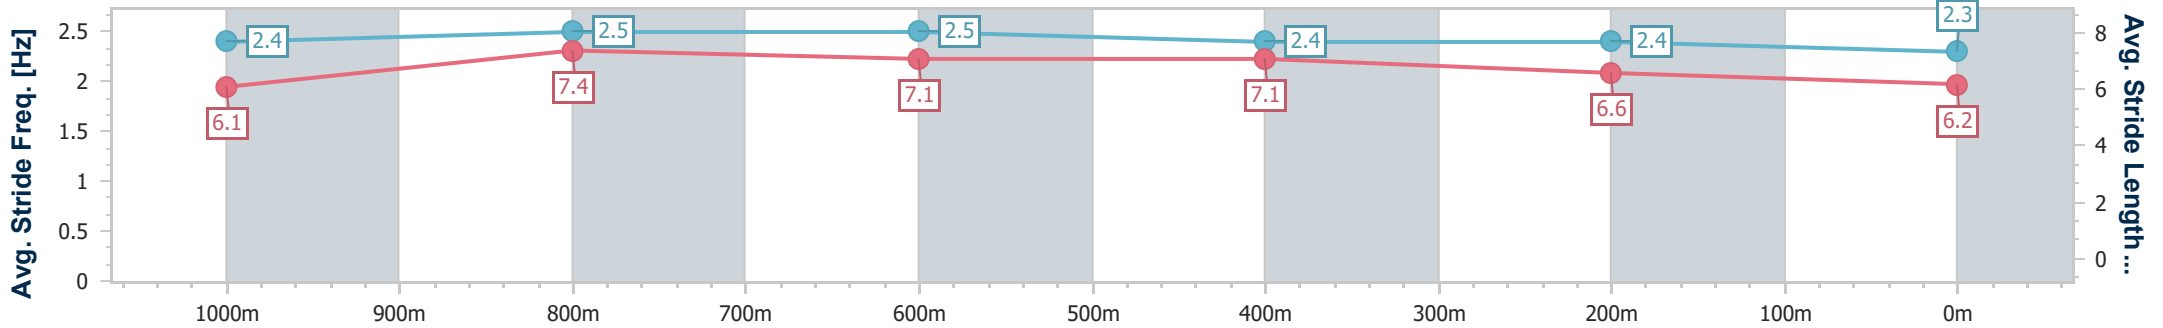

Horse/Jockey Name	Russian Diva
Final Rank	6
Fastest Section Time (Section)	0:10.59 (1000m)
Top Speed [km/h] (Section)	69.8 (1000m)
Race State	Finished

Aquis Park Gold Coast Poly QLD Professional
Race 2: SKYLINE RESTAURANT Fillies and Mares Maiden Handicap - 1200m

18 February 2023 - 12:56

Track Rating: Synthetic, Weather: Fine, Rail Position: True

Section	Overall	1000m	800m	600m	400m	200m
Section Times	1:13.89 [6] (0:13.50)	1:00.39 [6] (0:10.59)	0:49.80 [5] (0:11.37)	0:38.43 [5] (0:11.83)	0:26.60 [4] (0:12.73)	0:13.87 [4] (0:13.87)
Average Speed [km/h]	53.3	68.2	64.3	62.0	57.1	52.1
Top Speed [km/h]	68.7	69.8	65.8	63.4	58.9	54.6
Avg. Dist. to Rail [m]	2.4	2.3	2.4	3.5	5.6	5.8
Avg. Stride Freq. [Hz]	2.4	2.5	2.5	2.4	2.4	2.3
Avg. Stride Length [m]	6.1	7.4	7.1	7.1	6.6	6.2

- [ ] Ranking at each section and finish
- -.-.- No data available at this section
- NA No data available