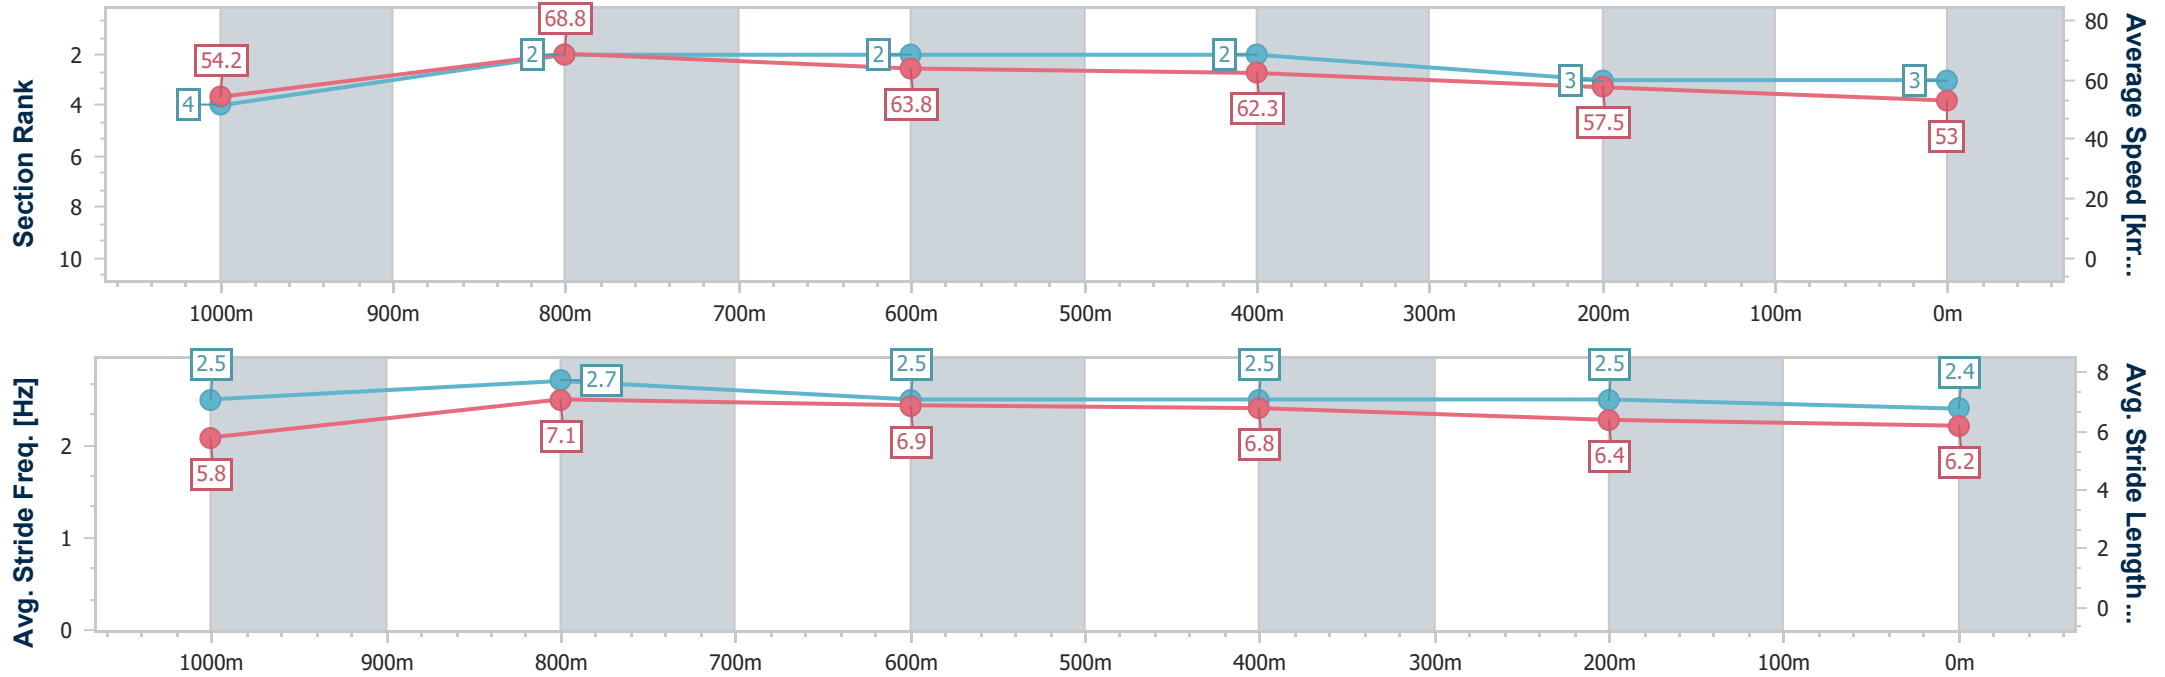

Horse/Jockey Name	Tereshkova
Final Rank	3
Fastest Section Time (Section)	0:10.49 (1000m)
Top Speed [km/h] (Section)	69.7 (1000m)
Race State	Finished

Aquis Park Gold Coast Poly QLD Professional
Race 2: SKYLINE RESTAURANT Fillies and Mares Maiden Handicap - 1200m

18 February 2023 - 12:56

Track Rating: Synthetic, Weather: Fine, Rail Position: True

Section	Overall	1000m	800m	600m	400m	200m
Section Times	1:13.19 [3] (0:13.29)	0:59.90 [4] (0:10.49)	0:49.41 [2] (0:11.40)	0:38.01 [2] (0:11.78)	0:26.23 [2] (0:12.60)	0:13.63 [3] (0:13.63)
Average Speed [km/h]	54.2	68.8	63.8	62.3	57.5	53.0
Top Speed [km/h]	69.1	69.7	66.8	63.5	60.0	56.0
Avg. Dist. to Rail [m]	2.9	1.4	1.9	3.9	2.0	2.5
Avg. Stride Freq. [Hz]	2.5	2.7	2.5	2.5	2.5	2.4
Avg. Stride Length [m]	5.8	7.1	6.9	6.8	6.4	6.2

- [ ] Ranking at each section and finish
- -.-.- No data available at this section
- NA No data available