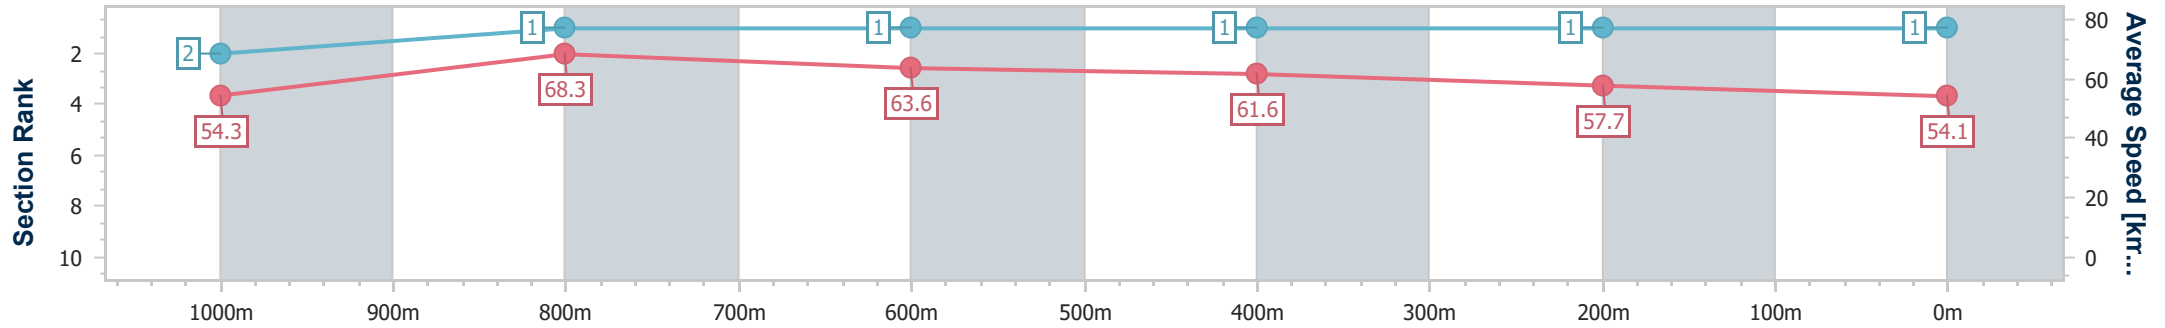

Horse/Jockey Name	Power Sister
Final Rank	1
Fastest Section Time (Section)	0:10.50 (1000m)
Top Speed [km/h] (Section)	69.6 (1000m)
Race State	Finished

Aquis Park Gold Coast Poly QLD Professional
Race 2: SKYLINE RESTAURANT Fillies and Mares Maiden Handicap - 1200m

18 February 2023 - 12:56

Track Rating: Synthetic, Weather: Fine, Rail Position: True

Section	Overall	1000m	800m	600m	400m	200m
Section Times	1:12.90 [1] (0:13.26)	0:59.64 [2] (0:10.50)	0:49.14 [1] (0:11.33)	0:37.81 [1] (0:11.91)	0:25.90 [1] (0:12.56)	0:13.34 [1] (0:13.34)
Average Speed [km/h]	54.3	68.3	63.6	61.6	57.7	54.1
Top Speed [km/h]	69.1	69.6	66.6	63.2	59.6	56.6
Avg. Dist. to Rail [m]	0.5	0.8	1.1	3.4	2.6	2.9
Avg. Stride Freq. [Hz]	2.4	2.5	2.4	2.4	2.4	2.3
Avg. Stride Length [m]	6.2	7.7	7.5	7.2	6.8	6.6

- [ ] Ranking at each section and finish
- -.-.- No data available at this section
- NA No data available