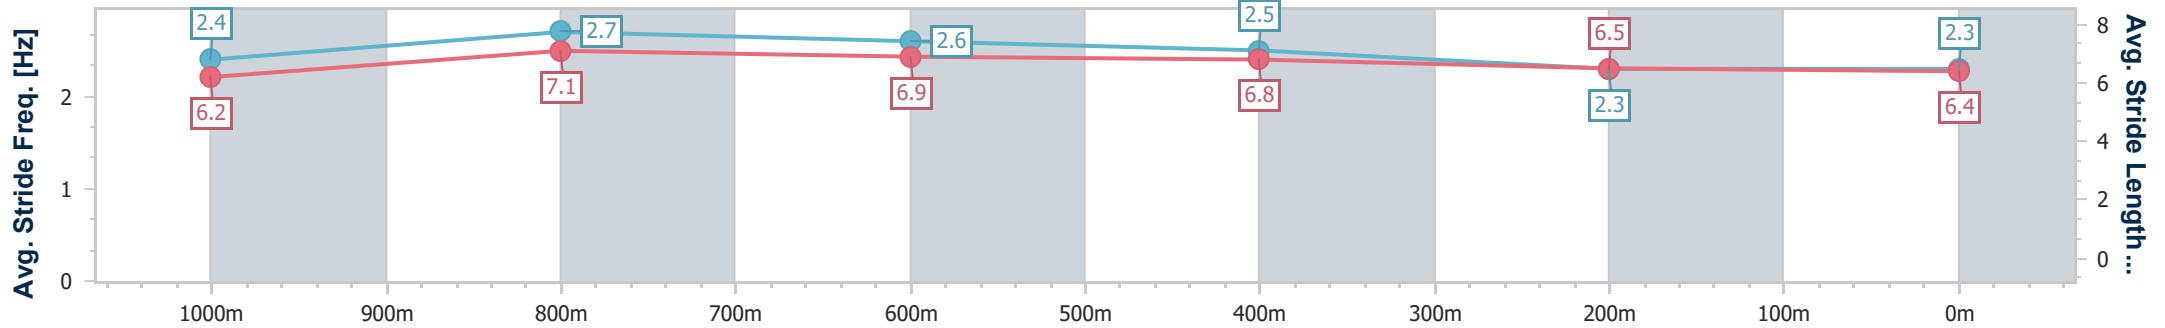

- [] Ranking at each section and finish
- .-.- No data available at this section
- NA No data available

Horse/Jockey Name	Seachest
Final Rank	9
Fastest Section Time (Section)	0:10.73 (1000m)
Top Speed [km/h] (Section)	69.3 (Overall)
Race State	Finished

- [] Ranking at each section and finish
- .-.- No data available at this section
- NA No data available

Horse/Jockey Name	Oakfield Feather
Final Rank	10
Fastest Section Time (Section)	0:10.83 (1000m)
Top Speed [km/h] (Section)	68.5 (1000m)
Race State	Finished