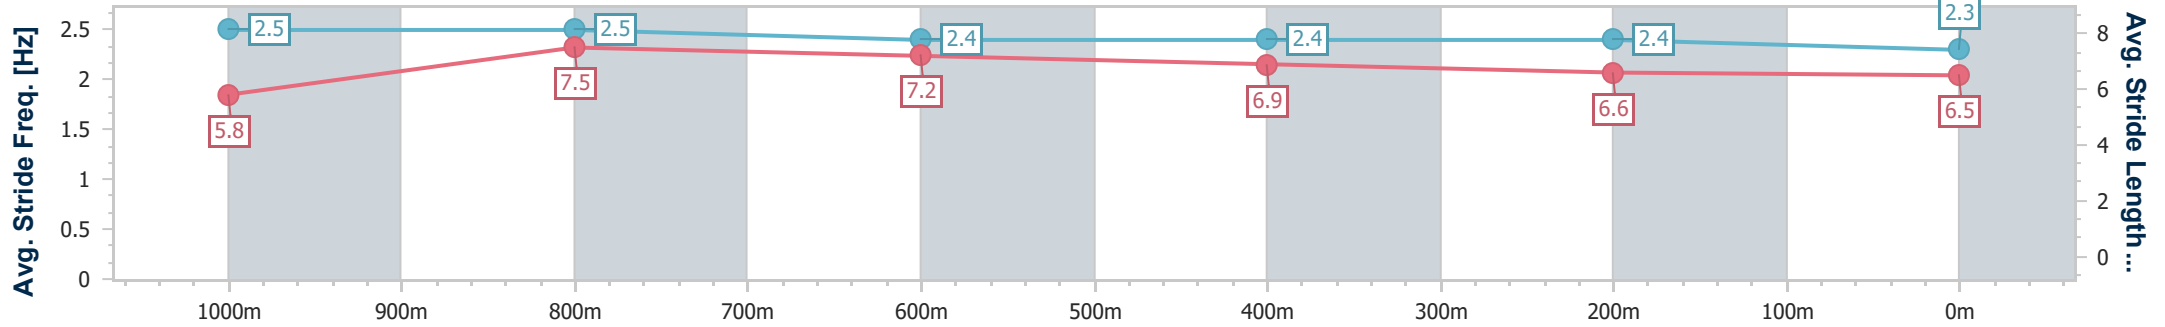

Horse/Jockey Name	Sumbank
Final Rank	8
Fastest Section Time (Section)	0:10.96 (1000m)
Top Speed [km/h] (Section)	68.3 (1000m)
Race State	Finished

Aquis Park Gold Coast Poly QLD Professional
Race 2: SKYLINE RESTAURANT Fillies and Mares Maiden Handicap - 1200m

18 February 2023 - 12:56

Track Rating: Synthetic, Weather: Fine, Rail Position: True

Section	Overall	1000m	800m	600m	400m	200m
Section Times	1:14.61 [8] (0:13.64)	1:00.97 [9] (0:10.96)	0:50.01 [9] (0:11.55)	0:38.46 [9] (0:12.40)	0:26.06 [9] (0:12.87)	0:13.19 [8] (0:13.19)
Average Speed [km/h]	52.8	66.5	63.4	59.9	56.6	54.7
Top Speed [km/h]	68.1	68.3	65.3	64.3	57.5	56.7
Avg. Dist. to Rail [m]	6.8	4.1	3.8	5.5	6.8	8.6
Avg. Stride Freq. [Hz]	2.5	2.5	2.4	2.4	2.4	2.3
Avg. Stride Length [m]	5.8	7.5	7.2	6.9	6.6	6.5

- [ ] Ranking at each section and finish
- -.-.- No data available at this section
- NA No data available