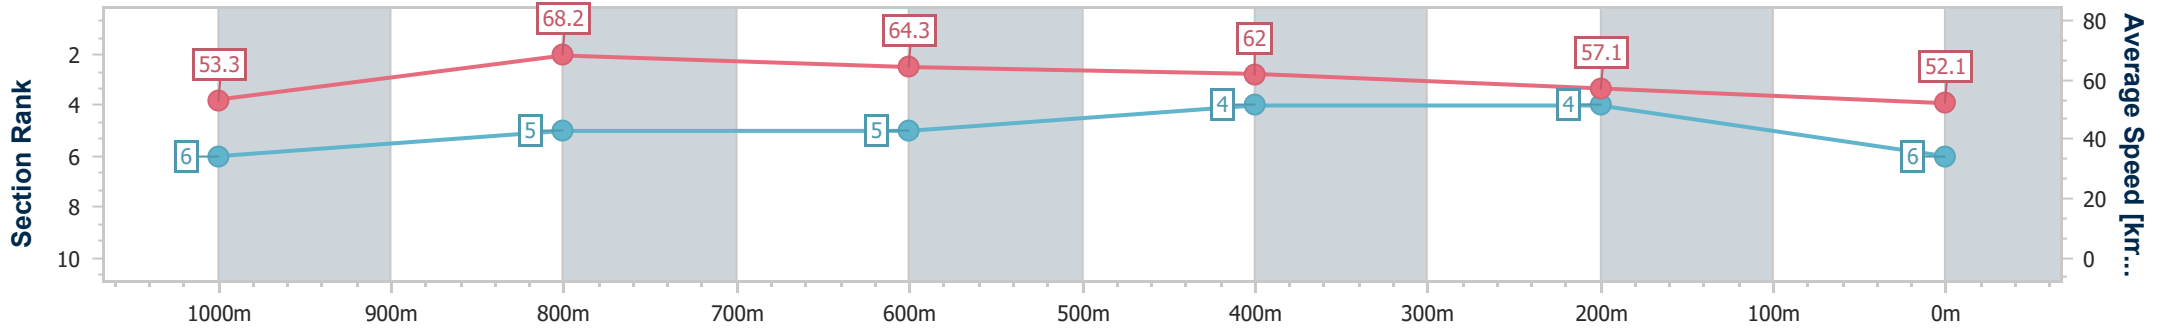

Horse/Jockey Name	Russian Diva
Final Rank	6
Fastest Section Time (Section)	0:10.59 (1000m)
Top Speed [km/h] (Section)	69.8 (1000m)
Race State	Finished

Aquis Park Gold Coast Poly QLD Professional
Race 2: SKYLINE RESTAURANT Fillies and Mares Maiden Handicap - 1200m

18 February 2023 - 12:56

Track Rating: Synthetic, Weather: Fine, Rail Position: True

Section	Overall	1000m	800m	600m	400m	200m
Section Times	1:13.89 [6] (0:13.50)	1:00.39 [6] (0:10.59)	0:49.80 [5] (0:11.37)	0:38.43 [5] (0:11.83)	0:26.60 [4] (0:12.73)	0:13.87 [4] (0:13.87)
Average Speed [km/h]	53.3	68.2	64.3	62.0	57.1	52.1
Top Speed [km/h]	68.7	69.8	65.8	63.4	58.9	54.6
Avg. Dist. to Rail [m]	2.4	2.3	2.4	3.5	5.6	5.8
Avg. Stride Freq. [Hz]	2.4	2.5	2.5	2.4	2.4	2.3
Avg. Stride Length [m]	6.1	7.4	7.1	7.1	6.6	6.2

- [ ] Ranking at each section and finish
- -.-.- No data available at this section
- NA No data available