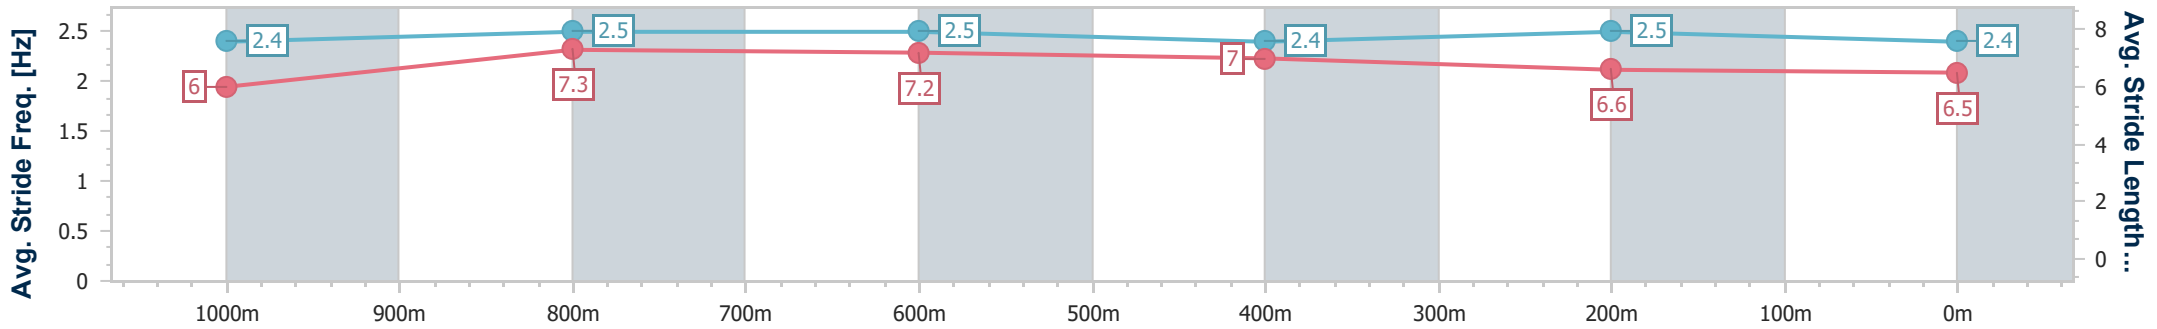

Aquis Park Gold Coast Poly QLD Professional

Race 5: TAB BENCHMARK 65 Handicap - 1200m

18 February 2023 - 14:51

Track Rating: Synthetic, Weather: Fine, Rail Position: True

Section	Overall	1000m	800m	600m	400m	200m
Section Times	1:12.53 [4] (0:13.74)	0:58.79 [5] (0:10.86)	0:47.93 [5] (0:11.31)	0:36.62 [5] (0:11.67)	0:24.95 [5] (0:12.15)	0:12.80 [3] (0:12.80)
Average Speed [km/h]	52.5	66.4	63.6	61.5	59.2	56.4
Top Speed [km/h]	66.4	67.5	65.2	63.0	59.8	58.5
Avg. Dist. to Rail [m]	1.1	0.6	0.4	0.5	1.4	3.9
Avg. Stride Freq. [Hz]	2.4	2.5	2.5	2.4	2.5	2.4
Avg. Stride Length [m]	6.0	7.3	7.2	7.0	6.6	6.5