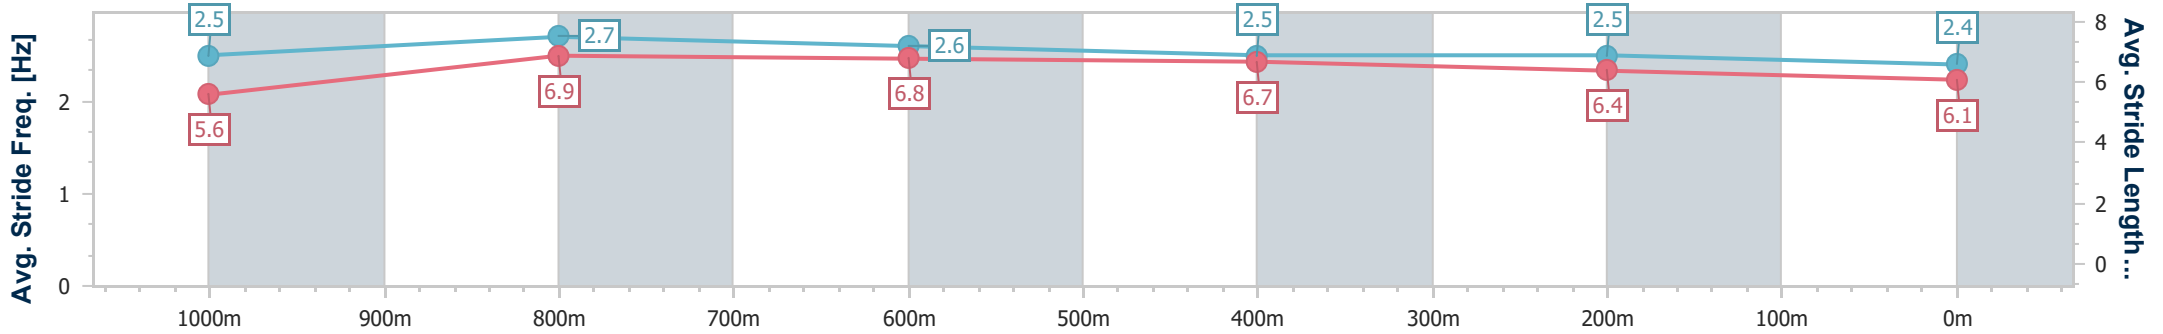

- [ ] Ranking at each section and finish
- .-.- No data available at this section
- NA No data available

Horse/Jockey Name	Abb Roy
Final Rank	8
Fastest Section Time (Section)	0:10.79 (1000m)
Top Speed [km/h] (Section)	68.8 (1000m)
Race State	Finished

Aquis Park Gold Coast Poly QLD Professional

Race 5: TAB BENCHMARK 65 Handicap - 1200m

18 February 2023 - 14:51

Track Rating: Synthetic, Weather: Fine, Rail Position: True

Section	Overall	1000m	800m	600m	400m	200m
Section Times	1:13.83 [8] (0:13.78)	1:00.05 [6] (0:10.79)	0:49.26 [4] (0:11.37)	0:37.89 [6] (0:12.14)	0:25.75 [8] (0:12.55)	0:13.20 [8] (0:13.20)
Average Speed [km/h]	52.2	66.7	63.5	60.1	58.0	54.8
Top Speed [km/h]	66.9	68.8	65.8	62.8	59.0	57.1
Avg. Dist. to Rail [m]	0.8	0.4	0.9	2.5	5.6	8.7
Avg. Stride Freq. [Hz]	2.5	2.7	2.6	2.5	2.5	2.4
Avg. Stride Length [m]	5.6	6.9	6.8	6.7	6.4	6.1

- [ ] Ranking at each section and finish
- .-.- No data available at this section
- NA No data available

Horse/Jockey Name	Optimizer
Final Rank	9
Fastest Section Time (Section)	0:11.14 (1000m)
Top Speed [km/h] (Section)	66.2 (1000m)
Race State	Finished