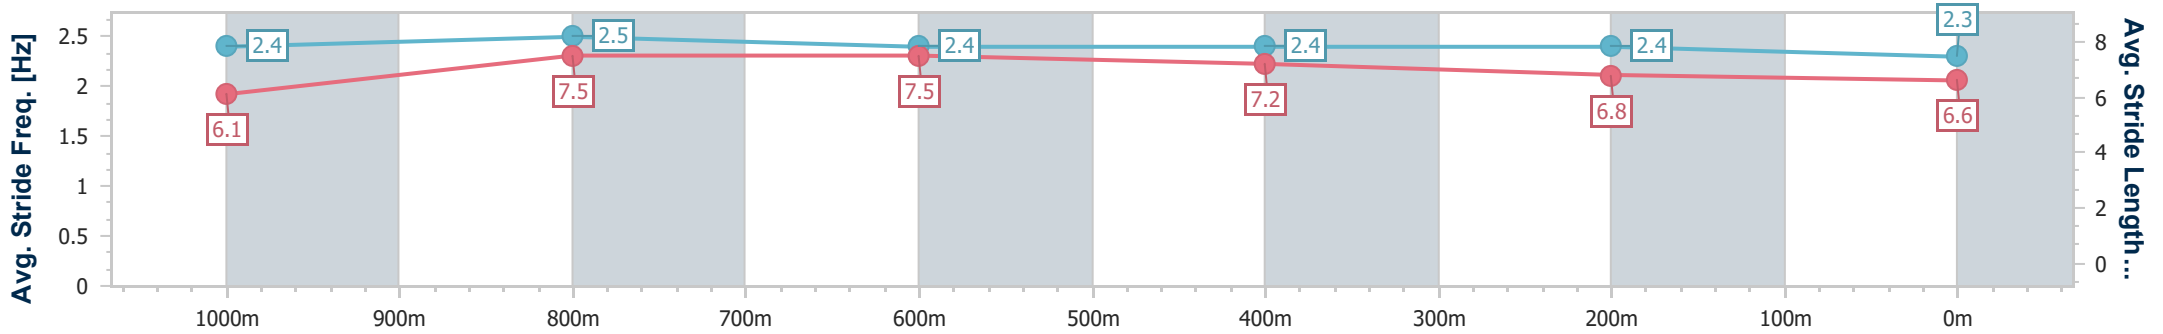

Aquis Park Gold Coast Poly QLD Professional

Race 5: TAB BENCHMARK 65 Handicap - 1200m

18 February 2023 - 14:51

Track Rating: Synthetic, Weather: Fine, Rail Position: True

Section	Overall	1000m	800m	600m	400m	200m
Section Times	1:12.87 [6] (0:13.79)	0:59.08 [7] (0:10.86)	0:48.22 [6] (0:11.23)	0:36.99 [4] (0:11.62)	0:25.37 [4] (0:12.32)	0:13.05 [5] (0:13.05)
Average Speed [km/h]	52.3	67.1	65.2	63.0	59.1	55.4
Top Speed [km/h]	66.3	67.7	66.3	65.2	60.7	58.6
Avg. Dist. to Rail [m]	6.8	4.9	3.0	3.7	6.2	7.7
Avg. Stride Freq. [Hz]	2.4	2.5	2.4	2.4	2.4	2.3
Avg. Stride Length [m]	6.1	7.5	7.5	7.2	6.8	6.6

- [ ] Ranking at each section and finish
- .-.- No data available at this section
- NA No data available

Horse/Jockey Name	Dream Entity
Final Rank	7
Fastest Section Time (Section)	0:10.95 (1000m)
Top Speed [km/h] (Section)	68.5 (1000m)
Race State	Finished