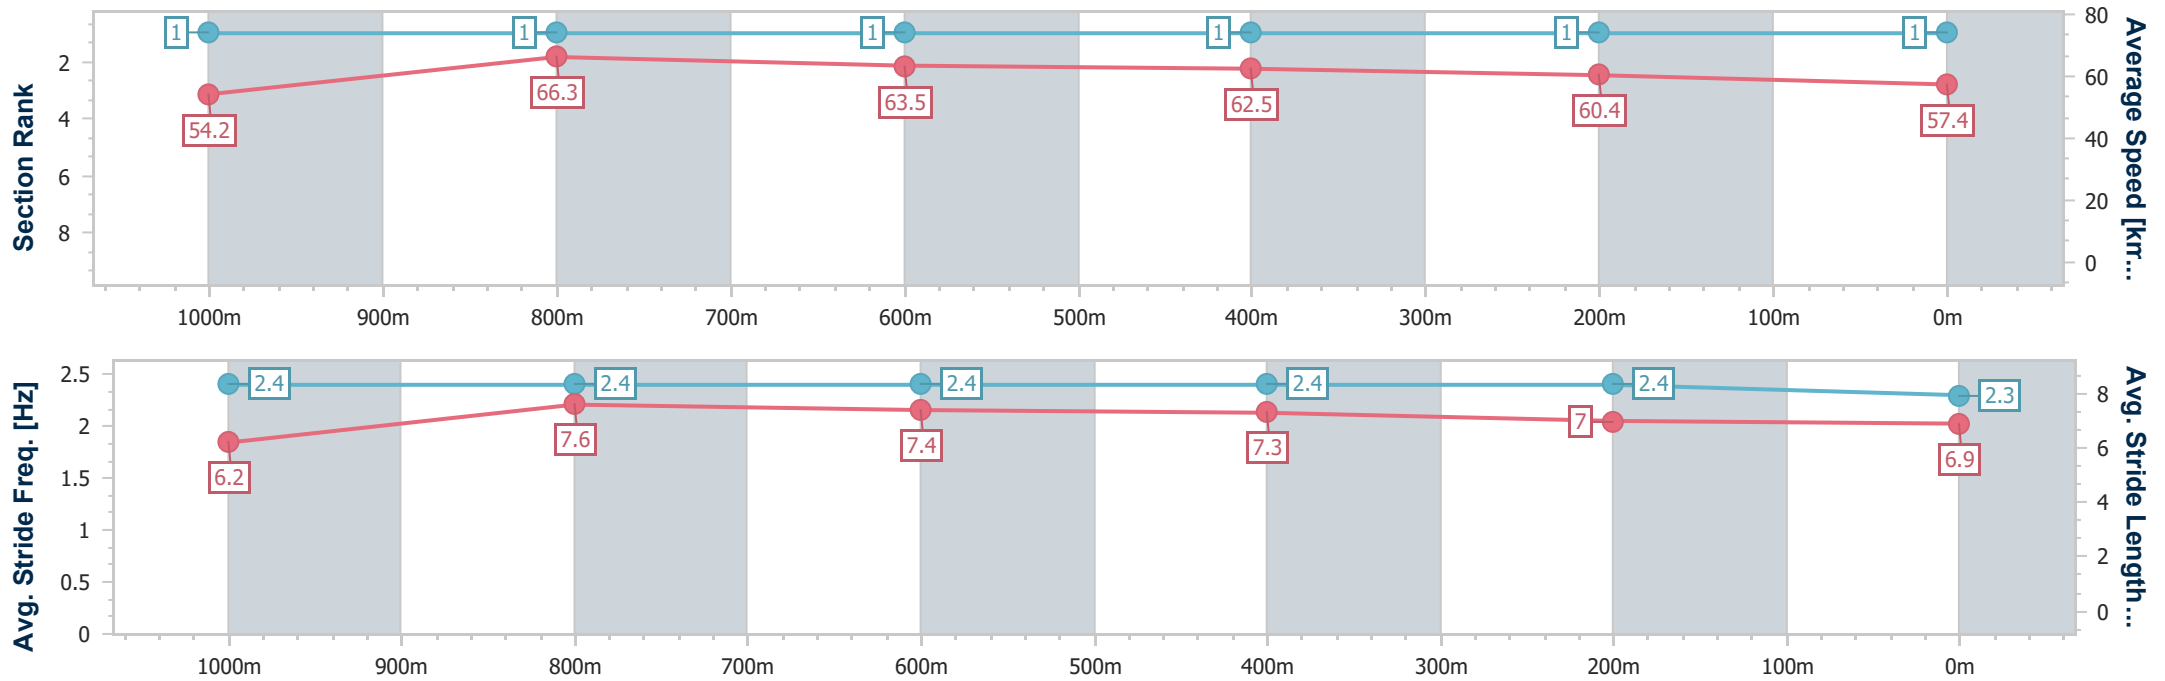

- [ ] Ranking at each section and finish
- .-.- No data available at this section
- NA No data available

Horse/Jockey Name	High Cost
Final Rank	2
Fastest Section Time (Section)	0:10.87 (1000m)
Top Speed [km/h] (Section)	68.1 (1000m)
Race State	Finished