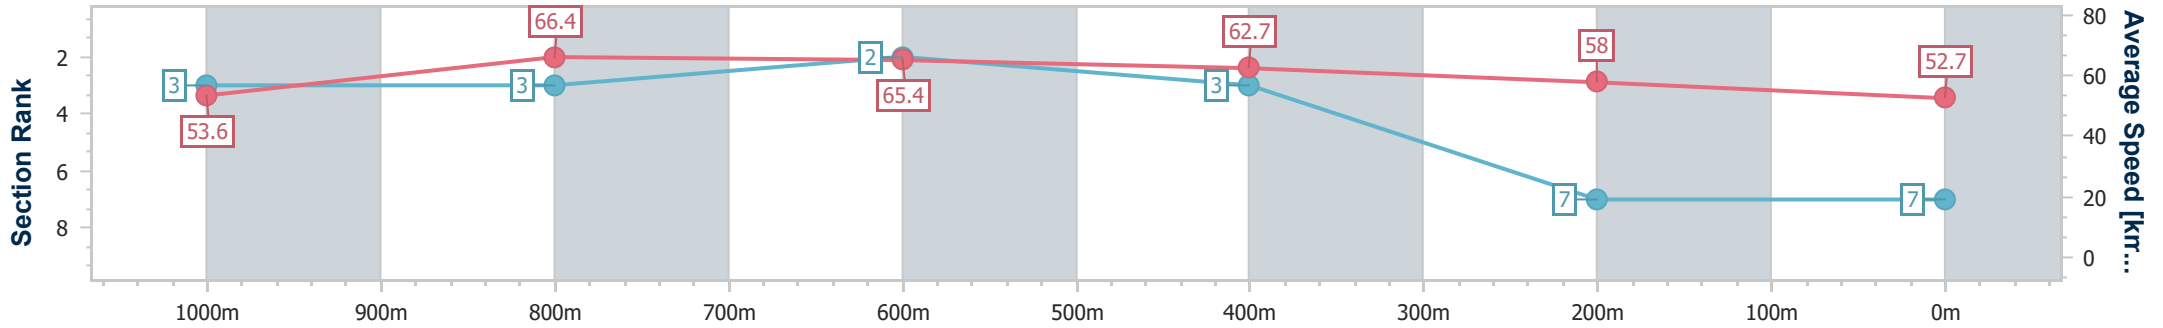

- [ ] Ranking at each section and finish
- .-.- No data available at this section
- NA No data available

Horse/Jockey Name	Dream Entity
Final Rank	7
Fastest Section Time (Section)	0:10.95 (1000m)
Top Speed [km/h] (Section)	68.5 (1000m)
Race State	Finished

Aquis Park Gold Coast Poly QLD Professional

Race 5: TAB BENCHMARK 65 Handicap - 1200m

18 February 2023 - 14:51

Track Rating: Synthetic, Weather: Fine, Rail Position: True

Section	Overall	1000m	800m	600m	400m	200m
Section Times	1:13.48 [7] (0:13.46)	1:00.02 [3] (0:10.95)	0:49.07 [3] (0:11.19)	0:37.88 [2] (0:11.66)	0:26.22 [3] (0:12.52)	0:13.70 [7] (0:13.70)
Average Speed [km/h]	53.6	66.4	65.4	62.7	58.0	52.7
Top Speed [km/h]	68.4	68.5	66.3	65.2	60.5	56.5
Avg. Dist. to Rail [m]	5.4	3.5	2.9	3.4	5.0	7.0
Avg. Stride Freq. [Hz]	2.3	2.5	2.5	2.5	2.5	2.4
Avg. Stride Length [m]	6.5	7.3	7.2	7.1	6.6	6.2

- [ ] Ranking at each section and finish
- .-.- No data available at this section
- NA No data available

Horse/Jockey Name	Abb Roy
Final Rank	8
Fastest Section Time (Section)	0:10.79 (1000m)
Top Speed [km/h] (Section)	68.8 (1000m)
Race State	Finished