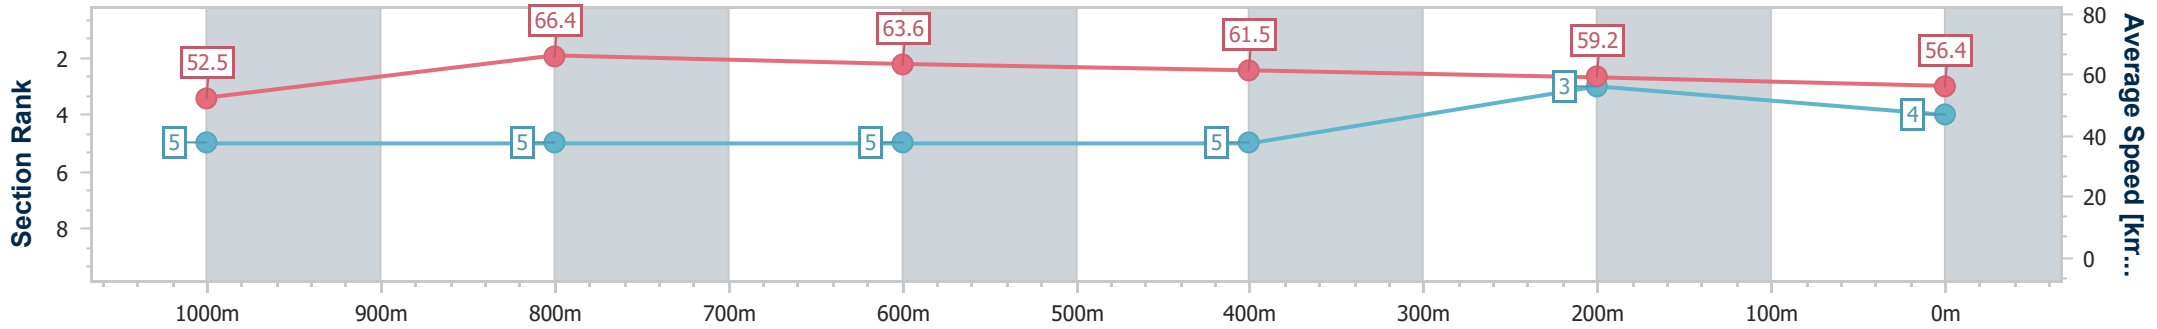

- [ ] Ranking at each section and finish
- .-.- No data available at this section
- NA No data available

Horse/Jockey Name	Master Red
Final Rank	5
Fastest Section Time (Section)	0:11.02 (1000m)
Top Speed [km/h] (Section)	67.2 (1000m)
Race State	Finished