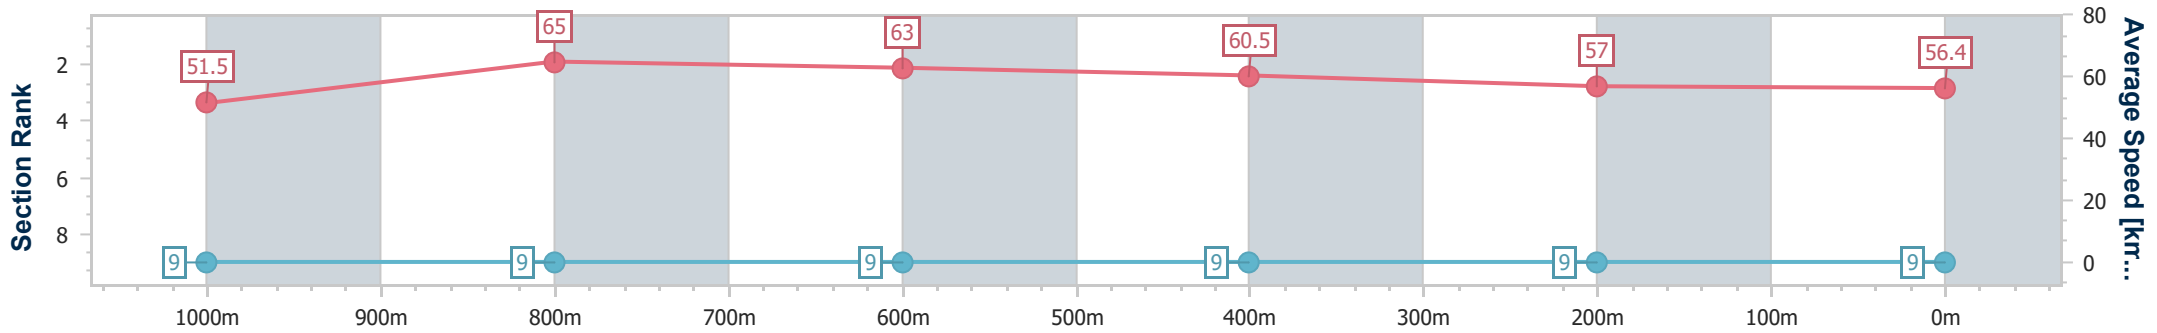

- [ ] Ranking at each section and finish
- .-.- No data available at this section
- NA No data available

Horse/Jockey Name	Optimizer
Final Rank	9
Fastest Section Time (Section)	0:11.14 (1000m)
Top Speed [km/h] (Section)	66.2 (1000m)
Race State	Finished

Aquis Park Gold Coast Poly QLD Professional

Race 5: TAB BENCHMARK 65 Handicap - 1200m

18 February 2023 - 14:51

Track Rating: Synthetic, Weather: Fine, Rail Position: True

Section	Overall	1000m	800m	600m	400m	200m
Section Times	1:13.97 [9] (0:13.99)	0:59.98 [9] (0:11.14)	0:48.84 [9] (0:11.45)	0:37.39 [9] (0:11.91)	0:25.48 [9] (0:12.69)	0:12.79 [9] (0:12.79)
Average Speed [km/h]	51.5	65.0	63.0	60.5	57.0	56.4
Top Speed [km/h]	65.6	66.2	64.8	62.6	58.7	57.6
Avg. Dist. to Rail [m]	3.9	2.1	0.9	0.6	1.8	1.6
Avg. Stride Freq. [Hz]	2.3	2.4	2.4	2.3	2.3	2.3
Avg. Stride Length [m]	6.1	7.5	7.4	7.3	6.9	6.8

- [ ] Ranking at each section and finish
- .-.-.- No data available at this section
- NA No data available