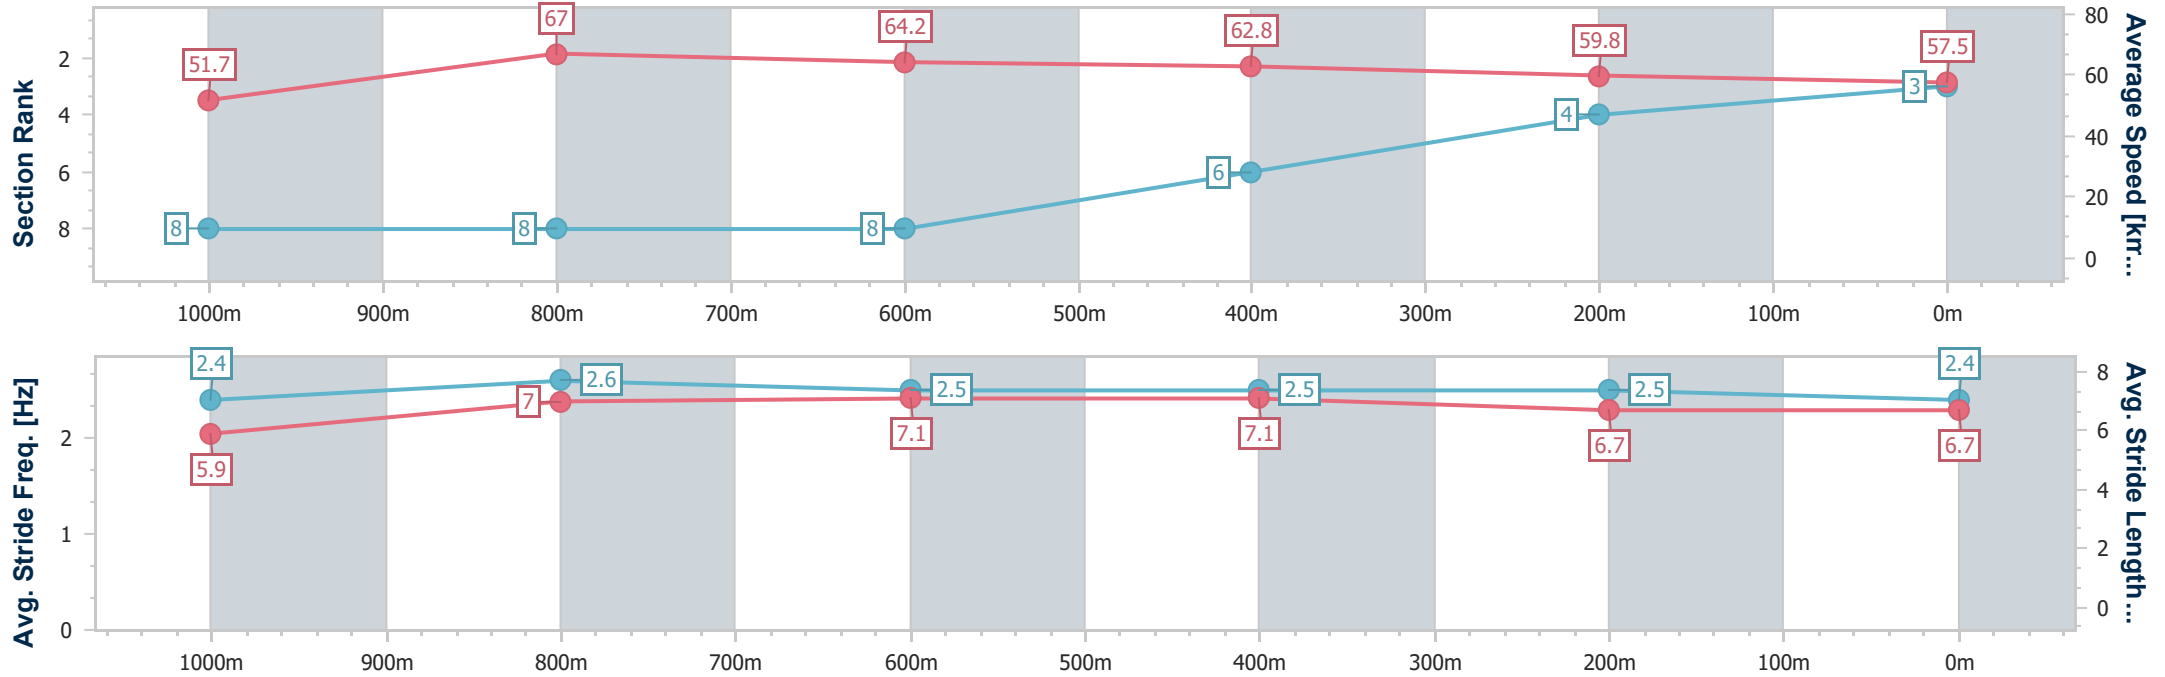

Aquis Park Gold Coast Poly QLD Professional

Race 5: TAB BENCHMARK 65 Handicap - 1200m

18 February 2023 - 14:51

Track Rating: Synthetic, Weather: Fine, Rail Position: True

Section	Overall	1000m	800m	600m	400m	200m
Section Times	1:12.21 [3] (0:13.98)	0:58.23 [8] (0:10.77)	0:47.46 [8] (0:11.27)	0:36.19 [8] (0:11.57)	0:24.62 [6] (0:12.08)	0:12.54 [4] (0:12.54)
Average Speed [km/h]	51.7	67.0	64.2	62.8	59.8	57.5
Top Speed [km/h]	66.4	68.0	65.3	64.7	60.5	60.0
Avg. Dist. to Rail [m]	2.5	0.6	1.0	2.1	2.4	5.3
Avg. Stride Freq. [Hz]	2.4	2.6	2.5	2.5	2.5	2.4
Avg. Stride Length [m]	5.9	7.0	7.1	7.1	6.7	6.7