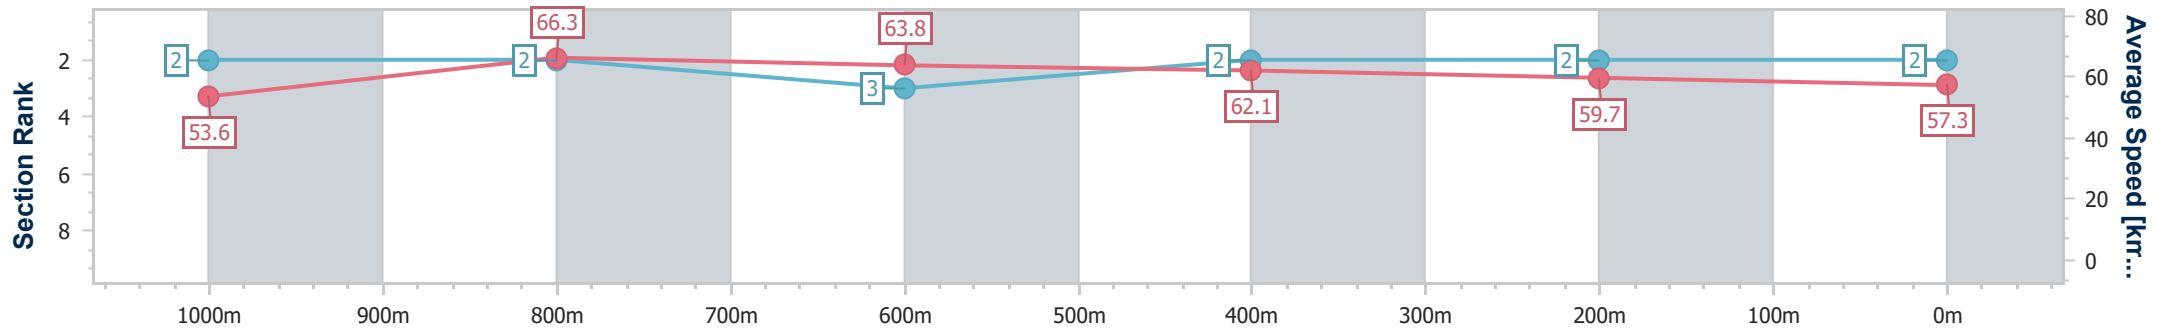

- [ ] Ranking at each section and finish
- .-.- No data available at this section
- NA No data available

Horse/Jockey Name	Reality
Final Rank	3
Fastest Section Time (Section)	0:10.77 (1000m)
Top Speed [km/h] (Section)	68.0 (1000m)
Race State	Finished