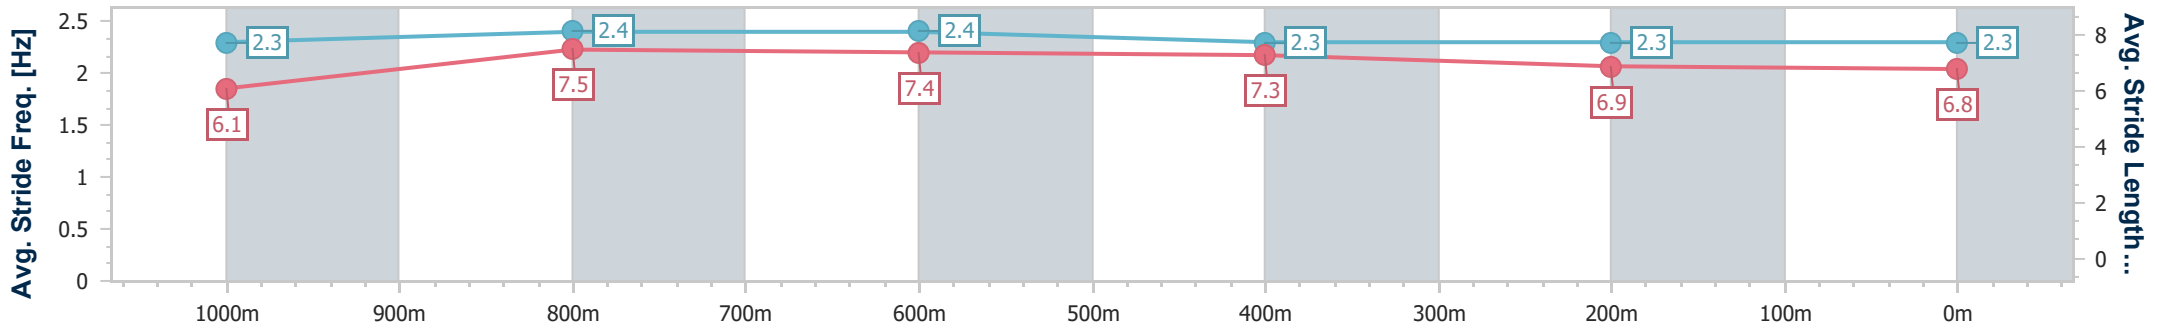

- [ ] Ranking at each section and finish
- .-.- No data available at this section
- NA No data available

Horse/Jockey Name	Optimizer
Final Rank	9
Fastest Section Time (Section)	0:11.14 (1000m)
Top Speed [km/h] (Section)	66.2 (1000m)
Race State	Finished

Aquis Park Gold Coast Poly QLD Professional

Race 5: TAB BENCHMARK 65 Handicap - 1200m

18 February 2023 - 14:51

Track Rating: Synthetic, Weather: Fine, Rail Position: True

Section	Overall	1000m	800m	600m	400m	200m
Section Times	1:13.97 [9] (0:13.99)	0:59.98 [9] (0:11.14)	0:48.84 [9] (0:11.45)	0:37.39 [9] (0:11.91)	0:25.48 [9] (0:12.69)	0:12.79 [9] (0:12.79)
Average Speed [km/h]	51.5	65.0	63.0	60.5	57.0	56.4
Top Speed [km/h]	65.6	66.2	64.8	62.6	58.7	57.6
Avg. Dist. to Rail [m]	3.9	2.1	0.9	0.6	1.8	1.6
Avg. Stride Freq. [Hz]	2.3	2.4	2.4	2.3	2.3	2.3
Avg. Stride Length [m]	6.1	7.5	7.4	7.3	6.9	6.8

- [ ] Ranking at each section and finish
- .-.-.- No data available at this section
- NA No data available