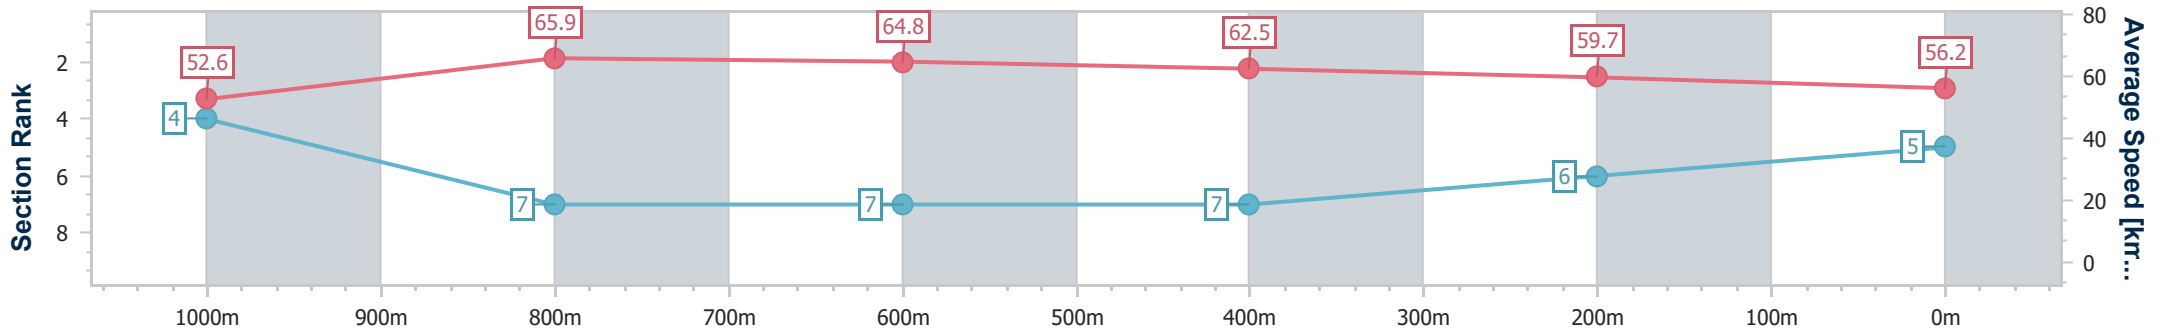

- [ ] Ranking at each section and finish
- .-.- No data available at this section
- NA No data available

Horse/Jockey Name	Freedom Avenue
Final Rank	6
Fastest Section Time (Section)	0:10.86 (1000m)
Top Speed [km/h] (Section)	67.7 (1000m)
Race State	Finished