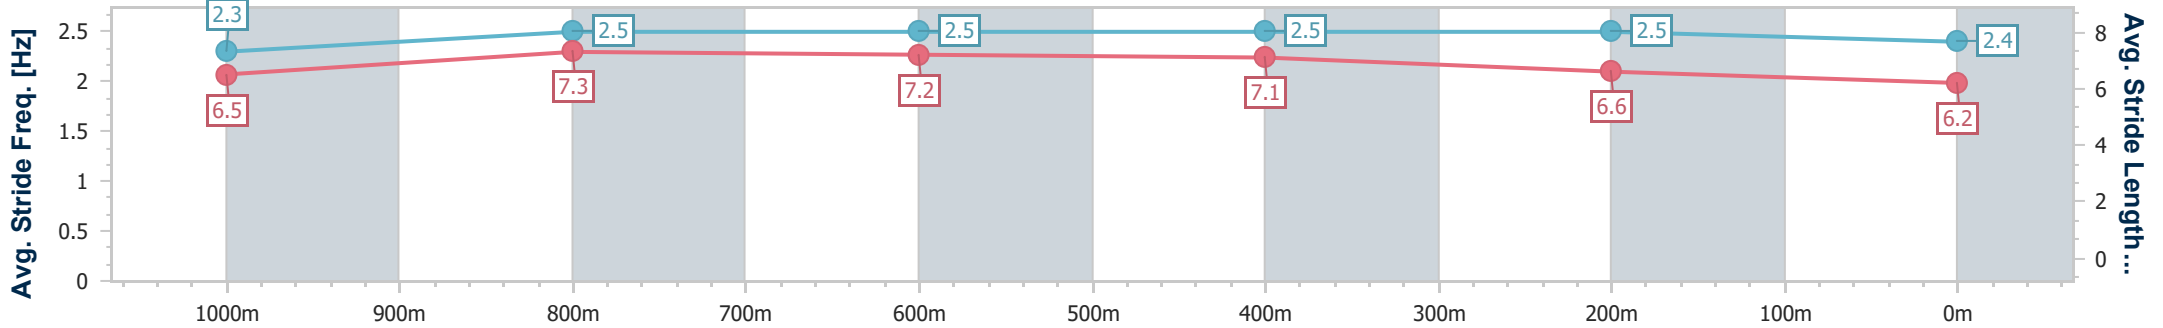

- [ ] Ranking at each section and finish
- .-.- No data available at this section
- NA No data available

Horse/Jockey Name	Dream Entity
Final Rank	7
Fastest Section Time (Section)	0:10.95 (1000m)
Top Speed [km/h] (Section)	68.5 (1000m)
Race State	Finished

Aquis Park Gold Coast Poly QLD Professional

Race 5: TAB BENCHMARK 65 Handicap - 1200m

18 February 2023 - 14:51

Track Rating: Synthetic, Weather: Fine, Rail Position: True

Section	Overall	1000m	800m	600m	400m	200m
Section Times	1:13.48 [7] (0:13.46)	1:00.02 [3] (0:10.95)	0:49.07 [3] (0:11.19)	0:37.88 [2] (0:11.66)	0:26.22 [3] (0:12.52)	0:13.70 [7] (0:13.70)
Average Speed [km/h]	53.6	66.4	65.4	62.7	58.0	52.7
Top Speed [km/h]	68.4	68.5	66.3	65.2	60.5	56.5
Avg. Dist. to Rail [m]	5.4	3.5	2.9	3.4	5.0	7.0
Avg. Stride Freq. [Hz]	2.3	2.5	2.5	2.5	2.5	2.4
Avg. Stride Length [m]	6.5	7.3	7.2	7.1	6.6	6.2

- [ ] Ranking at each section and finish
- .-.- No data available at this section
- NA No data available

Horse/Jockey Name	Abb Roy
Final Rank	8
Fastest Section Time (Section)	0:10.79 (1000m)
Top Speed [km/h] (Section)	68.8 (1000m)
Race State	Finished