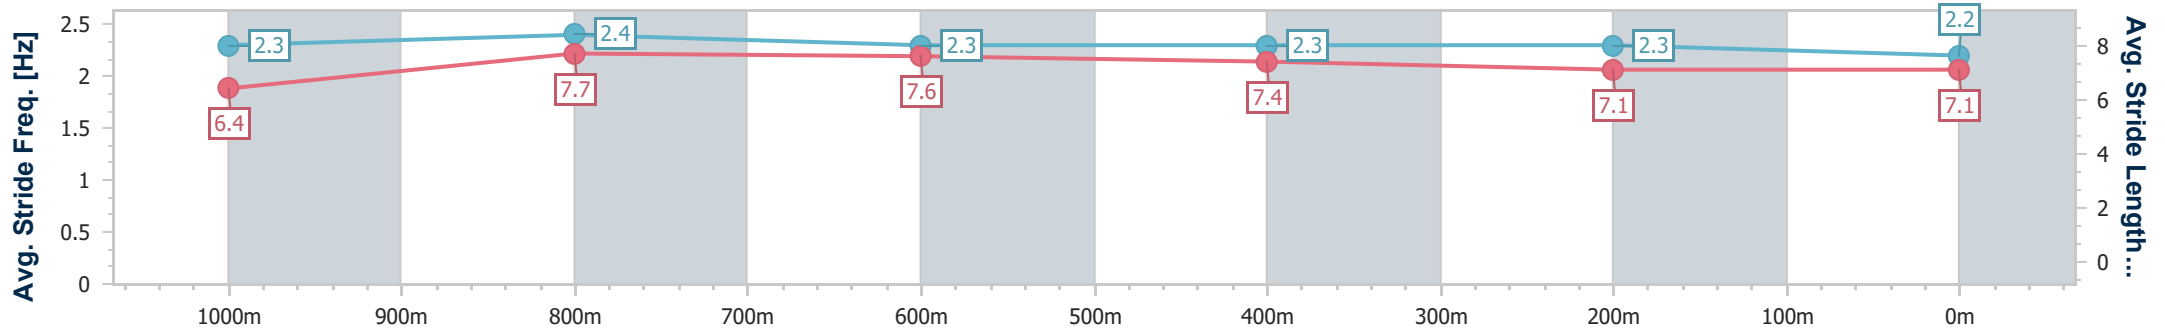

- [ ] Ranking at each section and finish
- .-.- No data available at this section
- NA No data available

Horse/Jockey Name	Reality
Final Rank	3
Fastest Section Time (Section)	0:10.77 (1000m)
Top Speed [km/h] (Section)	68.0 (1000m)
Race State	Finished