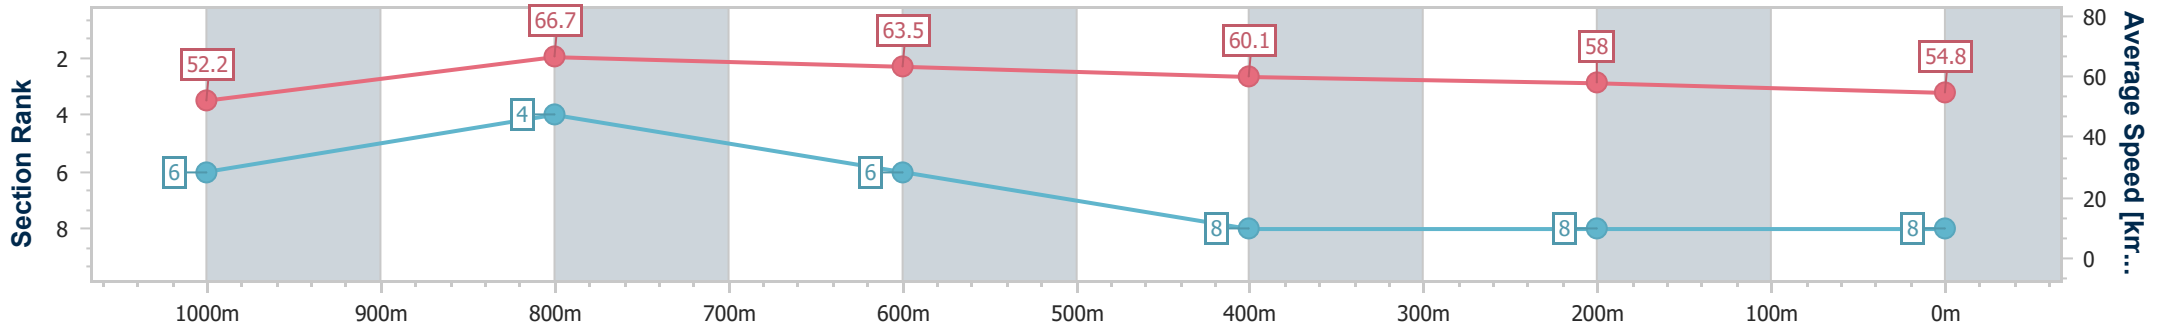

Aquis Park Gold Coast Poly QLD Professional

Race 5: TAB BENCHMARK 65 Handicap - 1200m

18 February 2023 - 14:51

Track Rating: Synthetic, Weather: Fine, Rail Position: True

Section	Overall	1000m	800m	600m	400m	200m
Section Times	1:13.83 [8] (0:13.78)	1:00.05 [6] (0:10.79)	0:49.26 [4] (0:11.37)	0:37.89 [6] (0:12.14)	0:25.75 [8] (0:12.55)	0:13.20 [8] (0:13.20)
Average Speed [km/h]	52.2	66.7	63.5	60.1	58.0	54.8
Top Speed [km/h]	66.9	68.8	65.8	62.8	59.0	57.1
Avg. Dist. to Rail [m]	0.8	0.4	0.9	2.5	5.6	8.7
Avg. Stride Freq. [Hz]	2.5	2.7	2.6	2.5	2.5	2.4
Avg. Stride Length [m]	5.6	6.9	6.8	6.7	6.4	6.1

- [ ] Ranking at each section and finish
- .-.- No data available at this section
- NA No data available

Horse/Jockey Name	Optimizer
Final Rank	9
Fastest Section Time (Section)	0:11.14 (1000m)
Top Speed [km/h] (Section)	66.2 (1000m)
Race State	Finished