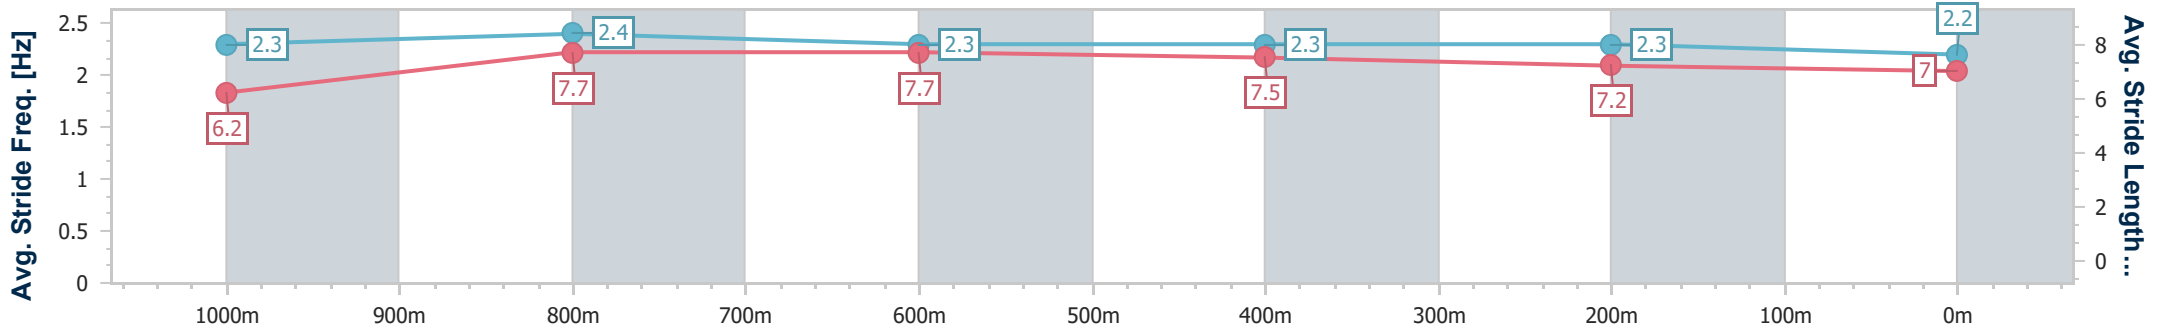

Aquis Park Gold Coast Poly QLD Professional

Race 5: TAB BENCHMARK 65 Handicap - 1200m

18 February 2023 - 14:51

Track Rating: Synthetic, Weather: Fine, Rail Position: True

Section	Overall	1000m	800m	600m	400m	200m
Section Times	1:12.56 [5] (0:13.69)	0:58.87 [4] (0:11.02)	0:47.85 [7] (0:11.20)	0:36.65 [7] (0:11.65)	0:25.00 [7] (0:12.14)	0:12.86 [6] (0:12.86)
Average Speed [km/h]	52.6	65.9	64.8	62.5	59.7	56.2
Top Speed [km/h]	66.5	67.2	65.8	63.9	60.4	59.3
Avg. Dist. to Rail [m]	6.1	3.2	1.8	2.6	4.4	7.1
Avg. Stride Freq. [Hz]	2.3	2.4	2.3	2.3	2.3	2.2
Avg. Stride Length [m]	6.2	7.7	7.7	7.5	7.2	7.0

- [ ] Ranking at each section and finish
- .-.- No data available at this section
- NA No data available

Horse/Jockey Name	Freedom Avenue
Final Rank	6
Fastest Section Time (Section)	0:10.86 (1000m)
Top Speed [km/h] (Section)	67.7 (1000m)
Race State	Finished