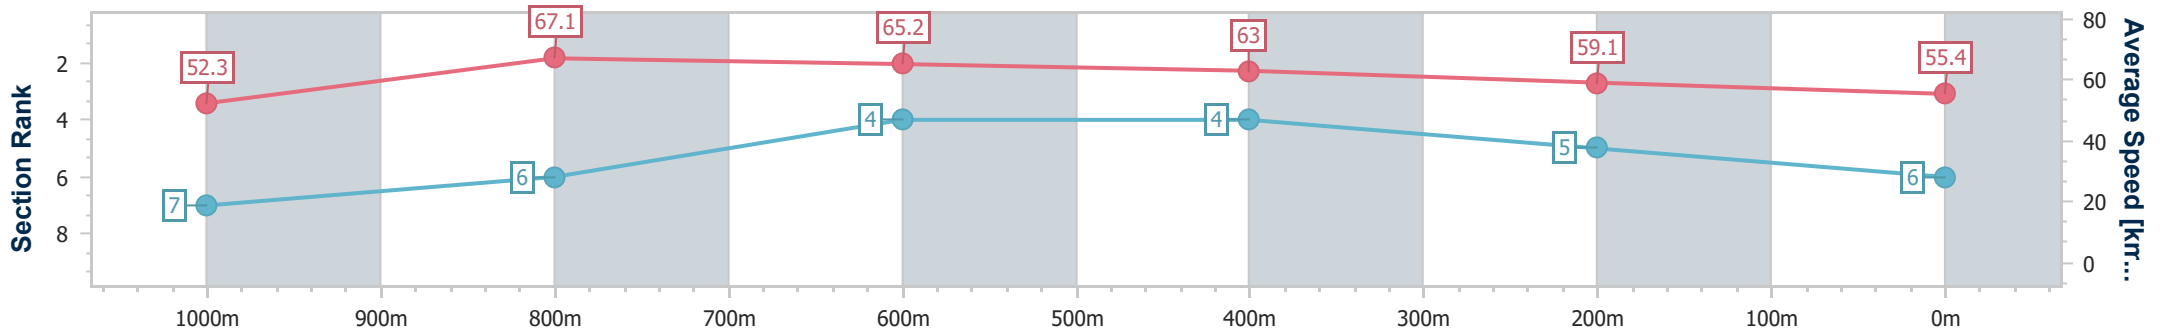

Aquis Park Gold Coast Poly QLD Professional

Race 5: TAB BENCHMARK 65 Handicap - 1200m

18 February 2023 - 14:51

Track Rating: Synthetic, Weather: Fine, Rail Position: True

Section	Overall	1000m	800m	600m	400m	200m
Section Times	1:12.87 [6] (0:13.79)	0:59.08 [7] (0:10.86)	0:48.22 [6] (0:11.23)	0:36.99 [4] (0:11.62)	0:25.37 [4] (0:12.32)	0:13.05 [5] (0:13.05)
Average Speed [km/h]	52.3	67.1	65.2	63.0	59.1	55.4
Top Speed [km/h]	66.3	67.7	66.3	65.2	60.7	58.6
Avg. Dist. to Rail [m]	6.8	4.9	3.0	3.7	6.2	7.7
Avg. Stride Freq. [Hz]	2.4	2.5	2.4	2.4	2.4	2.3
Avg. Stride Length [m]	6.1	7.5	7.5	7.2	6.8	6.6

- [ ] Ranking at each section and finish
- .-.- No data available at this section
- NA No data available

Horse/Jockey Name	Dream Entity
Final Rank	7
Fastest Section Time (Section)	0:10.95 (1000m)
Top Speed [km/h] (Section)	68.5 (1000m)
Race State	Finished