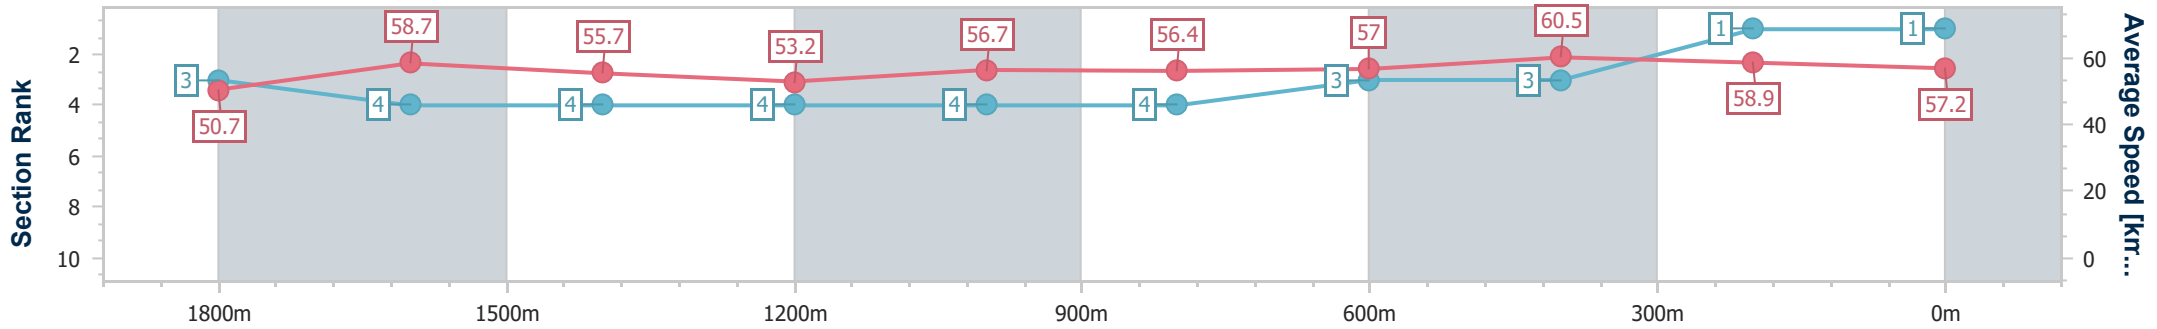

Aquis Park Gold Coast Poly QLD Professional

Race 7: TAB Class 1 Handicap - 2000m

18 February 2023 - 16:09

Track Rating: Synthetic, Weather: Fine, Rail Position: True

Section	Overall	1800m	1600m	1400m	1200m	1000m	800m	600m	400m	200m
Section Times	2:08.55 [1] (0:14.22)	1:54.33 [3] (0:12.36)	1:41.97 [4] (0:13.02)	1:28.95 [4] (0:13.67)	1:15.28 [4] (0:12.71)	1:02.57 [4] (0:12.79)	0:49.78 [4] (0:12.71)	0:37.07 [3] (0:12.11)	0:24.96 [3] (0:12.32)	0:12.64 [1] (0:12.64)
Average Speed [km/h]	50.7	58.7	55.7	53.2	56.7	56.4	57.0	60.5	58.9	57.2
Top Speed [km/h]	61.9	59.9	57.5	54.5	57.9	57.6	59.9	61.7	60.5	58.1
Avg. Dist. to Rail [m]	6.8	2.5	2.1	1.4	1.5	1.2	1.4	3.5	4.1	4.8
Avg. Stride Freq. [Hz]	2.1	2.2	2.1	2.0	2.1	2.1	2.1	2.2	2.2	2.2
Avg. Stride Length [m]	6.9	7.5	7.0	7.0	7.3	7.4	7.4	7.5	7.3	7.2