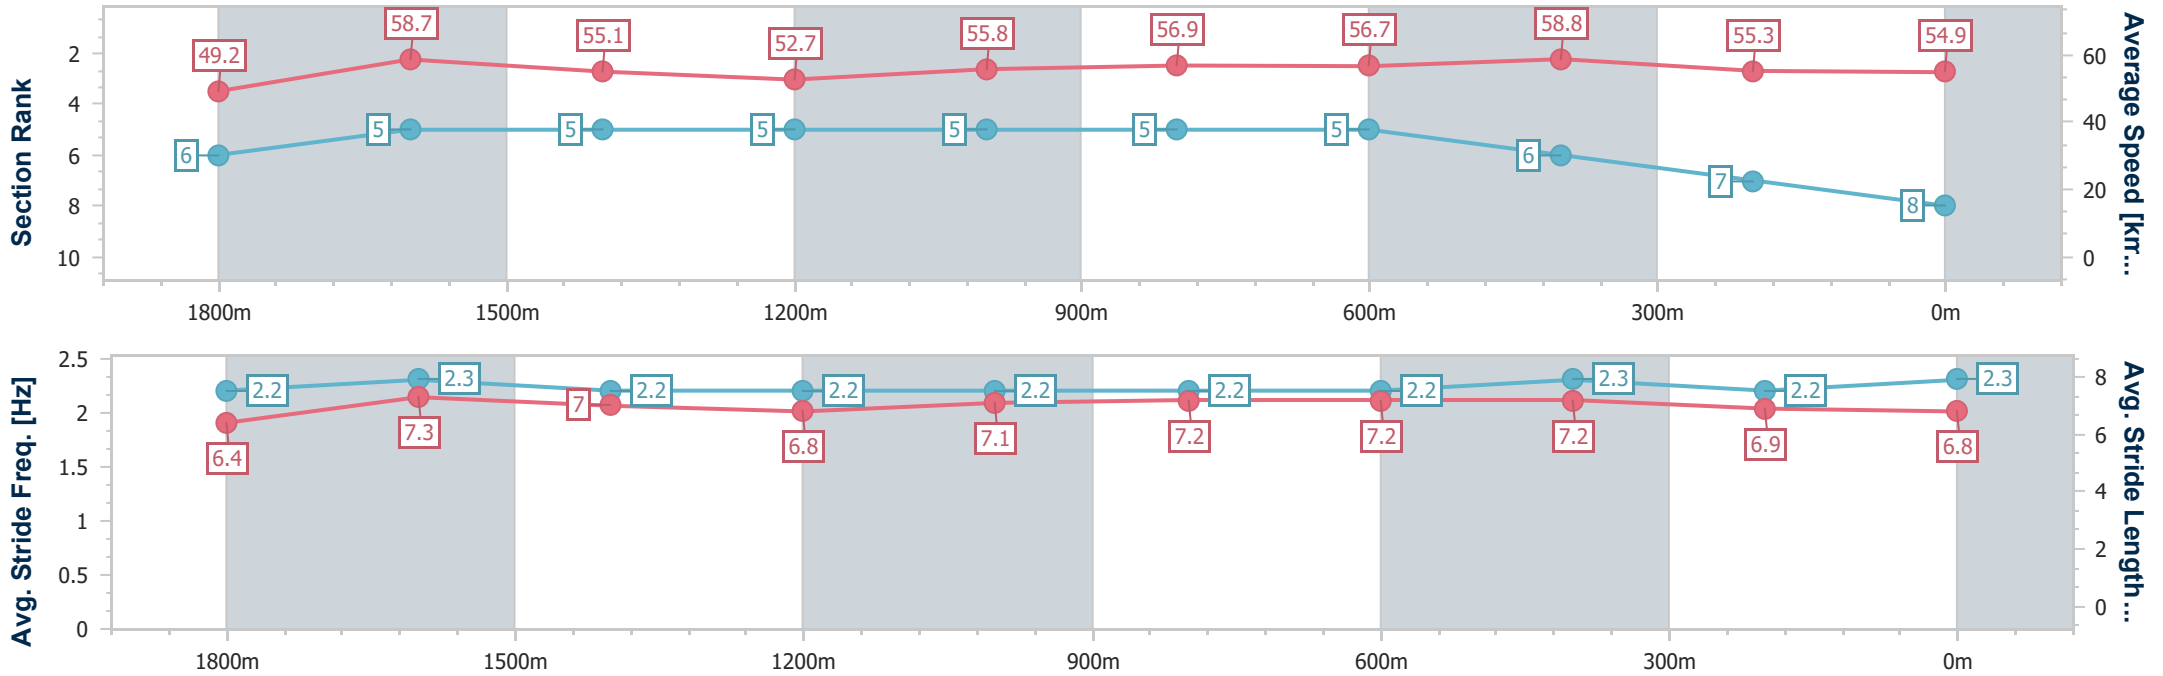

- [] Ranking at each section and finish
- .-.- No data available at this section
- NA No data available

Horse/Jockey Name	Renault
Final Rank	8
Fastest Section Time (Section)	0:12.26 (1800m)
Top Speed [km/h] (Section)	61.0 (1800m)
Race State	Finished

Aquis Park Gold Coast Poly QLD Professional

Race 7: TAB Class 1 Handicap - 2000m

18 February 2023 - 16:09

Track Rating: Synthetic, Weather: Fine, Rail Position: True

Section	Overall	1800m	1600m	1400m	1200m	1000m	800m	600m	400m	200m
Section Times	2:10.39 [8] (0:14.63)	1:55.76 [6] (0:12.26)	1:43.50 [5] (0:13.00)	1:30.50 [5] (0:13.60)	1:16.90 [5] (0:12.90)	1:04.00 [5] (0:12.68)	0:51.32 [5] (0:12.77)	0:38.55 [5] (0:12.36)	0:26.19 [6] (0:13.03)	0:13.16 [7] (0:13.16)
Average Speed [km/h]	49.2	58.7	55.1	52.7	55.8	56.9	56.7	58.8	55.3	54.9
Top Speed [km/h]	60.9	61.0	56.1	53.7	57.9	57.9	59.7	59.7	57.3	55.2
Avg. Dist. to Rail [m]	0.5	0.3	0.7	0.6	0.2	0.3	1.2	1.9	1.3	1.6
Avg. Stride Freq. [Hz]	2.2	2.3	2.2	2.2	2.2	2.2	2.2	2.3	2.2	2.3
Avg. Stride Length [m]	6.4	7.3	7.0	6.8	7.1	7.2	7.2	7.2	6.9	6.8

- [] Ranking at each section and finish
- .-.- No data available at this section
- NA No data available

Horse/Jockey Name	Spanish King
Final Rank	9
Fastest Section Time (Section)	0:12.26 (1800m)
Top Speed [km/h] (Section)	62.2 (1800m)
Race State	DidNotFinish