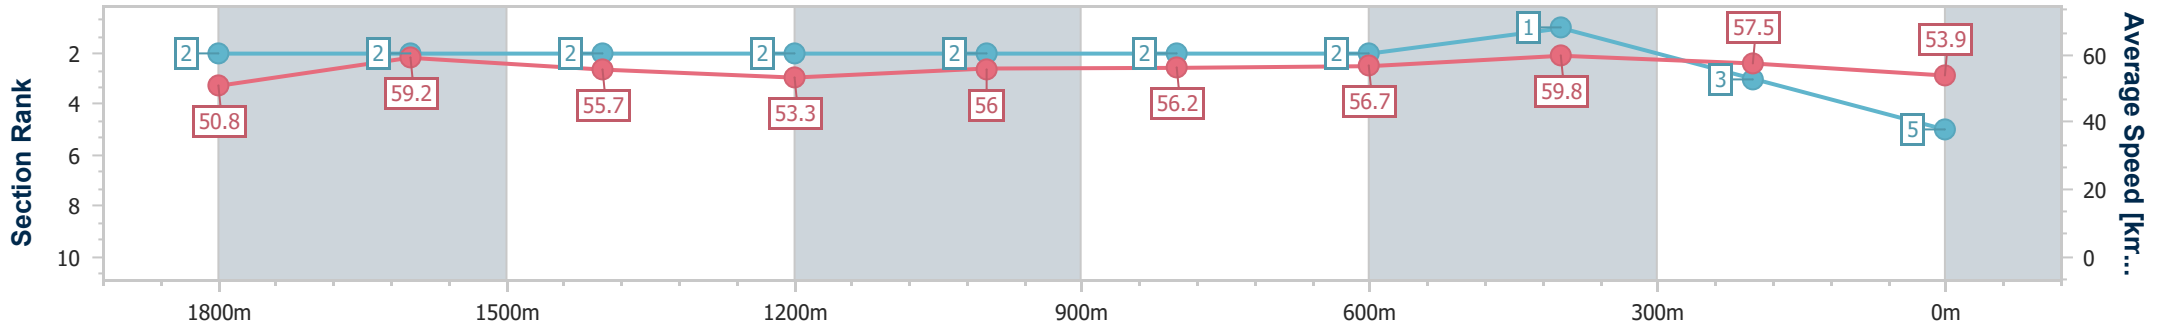

- [] Ranking at each section and finish
- .-.- No data available at this section
- NA No data available

Horse/Jockey Name	Master Of Menace
Final Rank	6
Fastest Section Time (Section)	0:12.40 (600m)
Top Speed [km/h] (Section)	60.2 (600m)
Race State	Finished