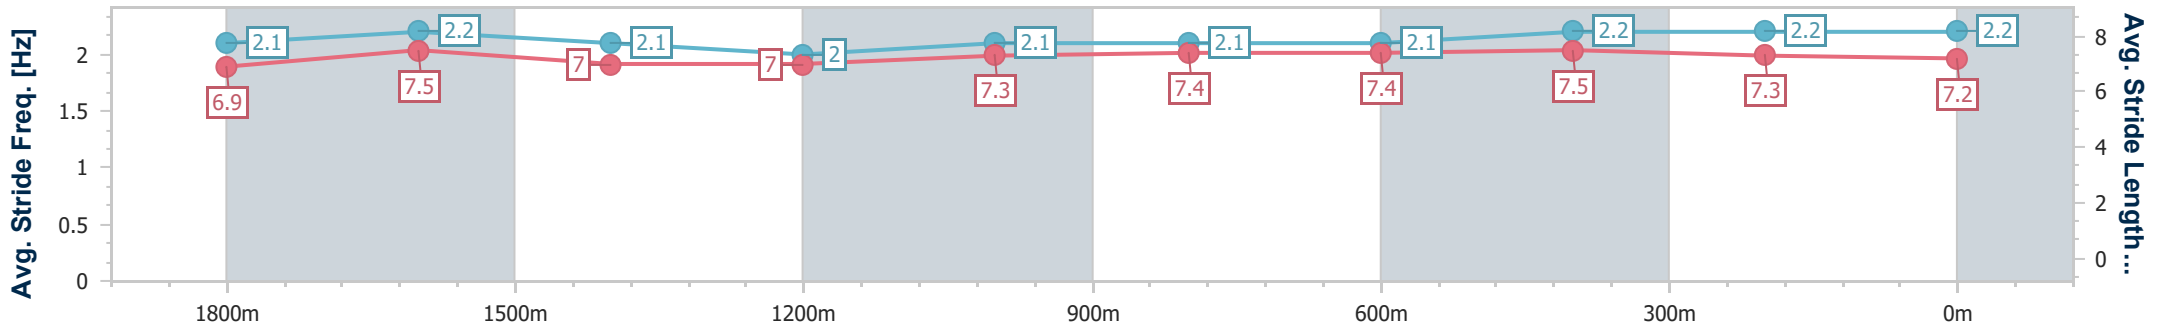

Aquis Park Gold Coast Poly QLD Professional

Race 7: TAB Class 1 Handicap - 2000m

18 February 2023 - 16:09

Track Rating: Synthetic, Weather: Fine, Rail Position: True

Section	Overall	1800m	1600m	1400m	1200m	1000m	800m	600m	400m	200m
Section Times	2:08.55 [1] (0:14.22)	1:54.33 [3] (0:12.36)	1:41.97 [4] (0:13.02)	1:28.95 [4] (0:13.67)	1:15.28 [4] (0:12.71)	1:02.57 [4] (0:12.79)	0:49.78 [4] (0:12.71)	0:37.07 [3] (0:12.11)	0:24.96 [3] (0:12.32)	0:12.64 [1] (0:12.64)
Average Speed [km/h]	50.7	58.7	55.7	53.2	56.7	56.4	57.0	60.5	58.9	57.2
Top Speed [km/h]	61.9	59.9	57.5	54.5	57.9	57.6	59.9	61.7	60.5	58.1
Avg. Dist. to Rail [m]	6.8	2.5	2.1	1.4	1.5	1.2	1.4	3.5	4.1	4.8
Avg. Stride Freq. [Hz]	2.1	2.2	2.1	2.0	2.1	2.1	2.1	2.2	2.2	2.2
Avg. Stride Length [m]	6.9	7.5	7.0	7.0	7.3	7.4	7.4	7.5	7.3	7.2