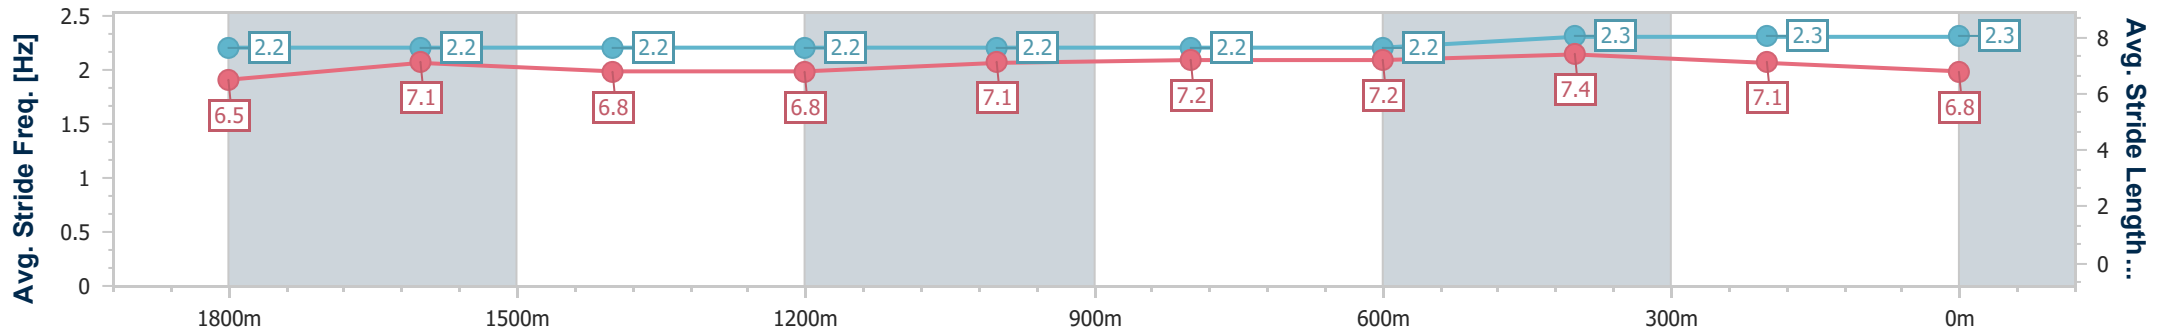

Aquis Park Gold Coast Poly QLD Professional

Race 7: TAB Class 1 Handicap - 2000m

18 February 2023 - 16:09

Track Rating: Synthetic, Weather: Fine, Rail Position: True

Section	Overall	1800m	1600m	1400m	1200m	1000m	800m	600m	400m	200m
Section Times	2:09.22 [3] (0:14.63)	1:54.59 [5] (0:12.35)	1:42.24 [6] (0:12.95)	1:29.29 [6] (0:13.73)	1:15.56 [6] (0:12.75)	1:02.81 [6] (0:12.74)	0:50.07 [6] (0:12.71)	0:37.36 [6] (0:12.10)	0:25.26 [5] (0:12.38)	0:12.88 [5] (0:12.88)
Average Speed [km/h]	49.2	58.8	56.1	53.3	56.5	56.8	57.0	60.1	58.4	56.1
Top Speed [km/h]	60.9	60.9	57.6	54.3	58.0	58.0	59.7	61.2	59.3	58.0
Avg. Dist. to Rail [m]	5.2	2.7	2.7	1.9	1.8	1.7	1.4	2.2	3.3	6.1
Avg. Stride Freq. [Hz]	2.2	2.2	2.2	2.2	2.2	2.2	2.2	2.3	2.3	2.3
Avg. Stride Length [m]	6.5	7.1	6.8	6.8	7.1	7.2	7.2	7.4	7.1	6.8