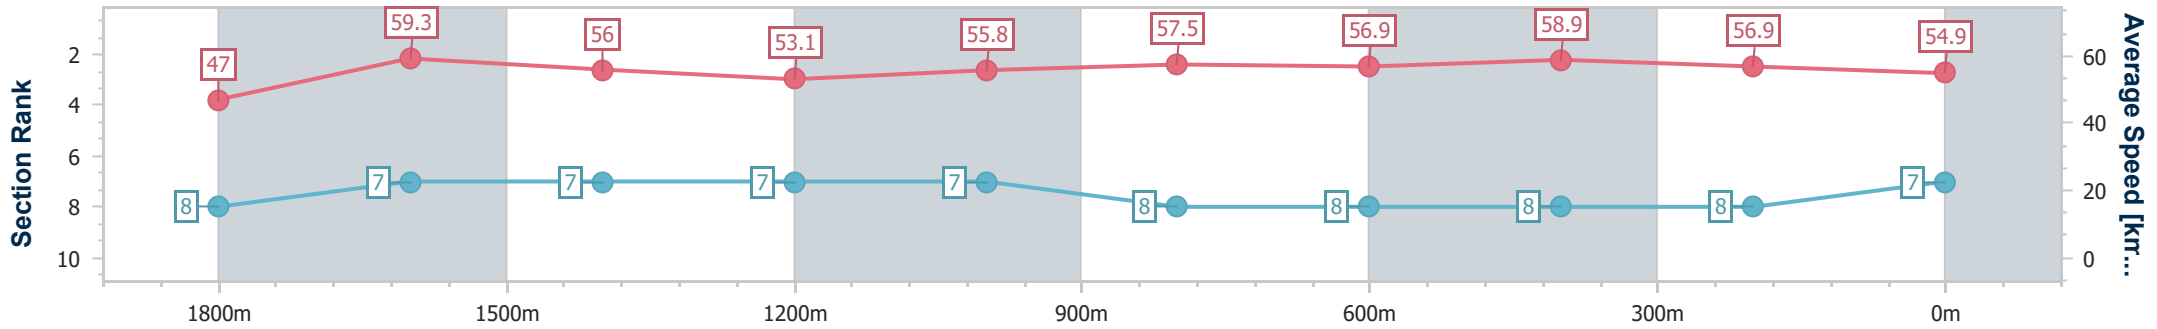

Aquis Park Gold Coast Poly QLD Professional

Race 7: TAB Class 1 Handicap - 2000m

18 February 2023 - 16:09

Track Rating: Synthetic, Weather: Fine, Rail Position: True

Section	Overall	1800m	1600m	1400m	1200m	1000m	800m	600m	400m	200m
Section Times	2:10.39 [7] (0:15.21)	1:55.18 [8] (0:12.15)	1:43.03 [7] (0:12.90)	1:30.13 [7] (0:13.63)	1:16.50 [7] (0:12.88)	1:03.62 [7] (0:12.56)	0:51.06 [8] (0:12.76)	0:38.30 [8] (0:12.39)	0:25.91 [8] (0:12.76)	0:13.15 [8] (0:13.15)
Average Speed [km/h]	47.0	59.3	56.0	53.1	55.8	57.5	56.9	58.9	56.9	54.9
Top Speed [km/h]	60.3	61.1	57.1	53.8	58.0	58.8	59.3	60.1	57.5	56.1
Avg. Dist. to Rail [m]	2.0	1.1	1.0	0.7	1.4	1.5	1.4	2.7	4.3	4.5
Avg. Stride Freq. [Hz]	2.0	2.2	2.1	2.1	2.1	2.1	2.1	2.2	2.2	2.2
Avg. Stride Length [m]	6.6	7.3	7.1	6.9	7.2	7.2	7.2	7.2	6.9	6.7