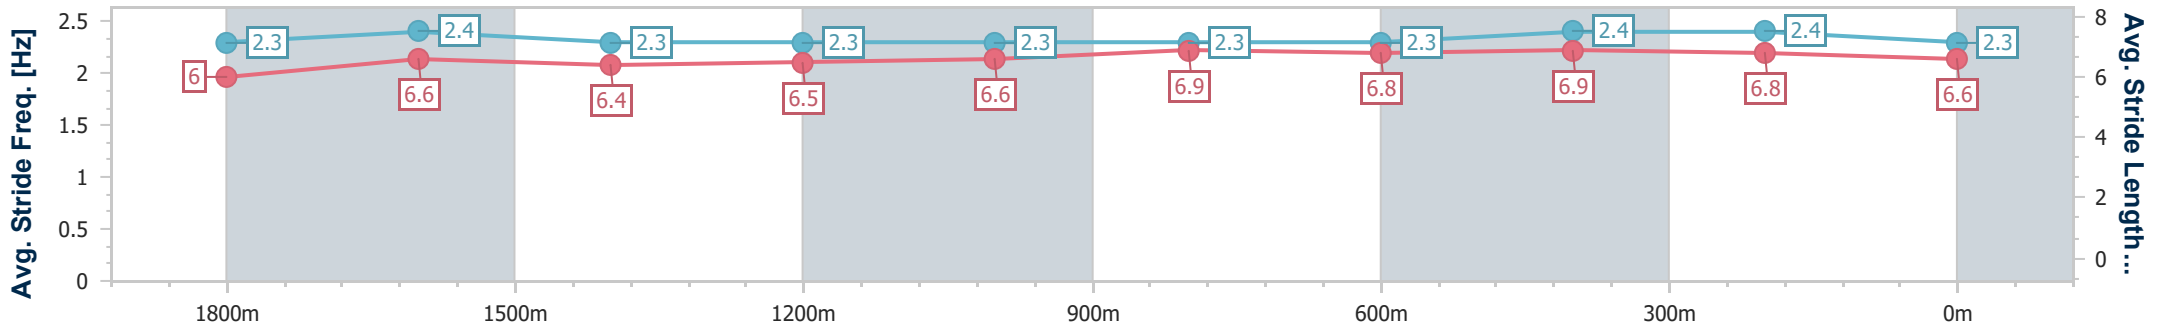

Aquis Park Gold Coast Poly QLD Professional

Race 7: TAB Class 1 Handicap - 2000m

18 February 2023 - 16:09

Track Rating: Synthetic, Weather: Fine, Rail Position: True

Section	Overall	1800m	1600m	1400m	1200m	1000m	800m	600m	400m	200m
Section Times	2:10.24 [6] (0:15.01)	1:55.23 [7] (0:12.43)	1:42.80 [8] (0:12.92)	1:29.88 [8] (0:13.63)	1:16.25 [8] (0:12.80)	1:03.45 [8] (0:12.50)	0:50.95 [7] (0:12.79)	0:38.16 [7] (0:12.40)	0:25.76 [7] (0:12.68)	0:13.08 [6] (0:13.08)
Average Speed [km/h]	47.9	58.5	56.2	53.6	56.2	58.0	57.1	59.1	57.3	55.3
Top Speed [km/h]	59.4	60.2	57.6	55.0	58.6	59.0	60.2	60.2	58.9	56.9
Avg. Dist. to Rail [m]	3.6	3.2	2.5	2.0	2.6	2.7	2.7	3.6	5.0	5.9
Avg. Stride Freq. [Hz]	2.3	2.4	2.3	2.3	2.3	2.3	2.3	2.4	2.4	2.3
Avg. Stride Length [m]	6.0	6.6	6.4	6.5	6.6	6.9	6.8	6.9	6.8	6.6