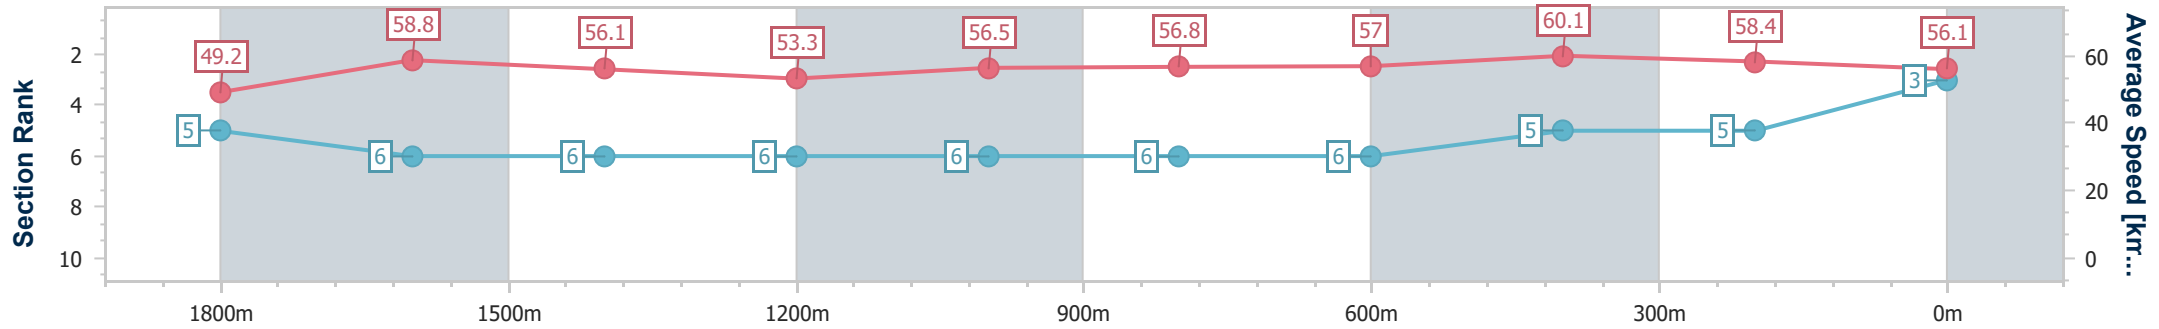

Aquis Park Gold Coast Poly QLD Professional

Race 7: TAB Class 1 Handicap - 2000m

18 February 2023 - 16:09

Track Rating: Synthetic, Weather: Fine, Rail Position: True

Section	Overall	1800m	1600m	1400m	1200m	1000m	800m	600m	400m	200m
Section Times	2:09.22 [3] (0:14.63)	1:54.59 [5] (0:12.35)	1:42.24 [6] (0:12.95)	1:29.29 [6] (0:13.73)	1:15.56 [6] (0:12.75)	1:02.81 [6] (0:12.74)	0:50.07 [6] (0:12.71)	0:37.36 [6] (0:12.10)	0:25.26 [5] (0:12.38)	0:12.88 [5] (0:12.88)
Average Speed [km/h]	49.2	58.8	56.1	53.3	56.5	56.8	57.0	60.1	58.4	56.1
Top Speed [km/h]	60.9	60.9	57.6	54.3	58.0	58.0	59.7	61.2	59.3	58.0
Avg. Dist. to Rail [m]	5.2	2.7	2.7	1.9	1.8	1.7	1.4	2.2	3.3	6.1
Avg. Stride Freq. [Hz]	2.2	2.2	2.2	2.2	2.2	2.2	2.2	2.3	2.3	2.3
Avg. Stride Length [m]	6.5	7.1	6.8	6.8	7.1	7.2	7.2	7.4	7.1	6.8