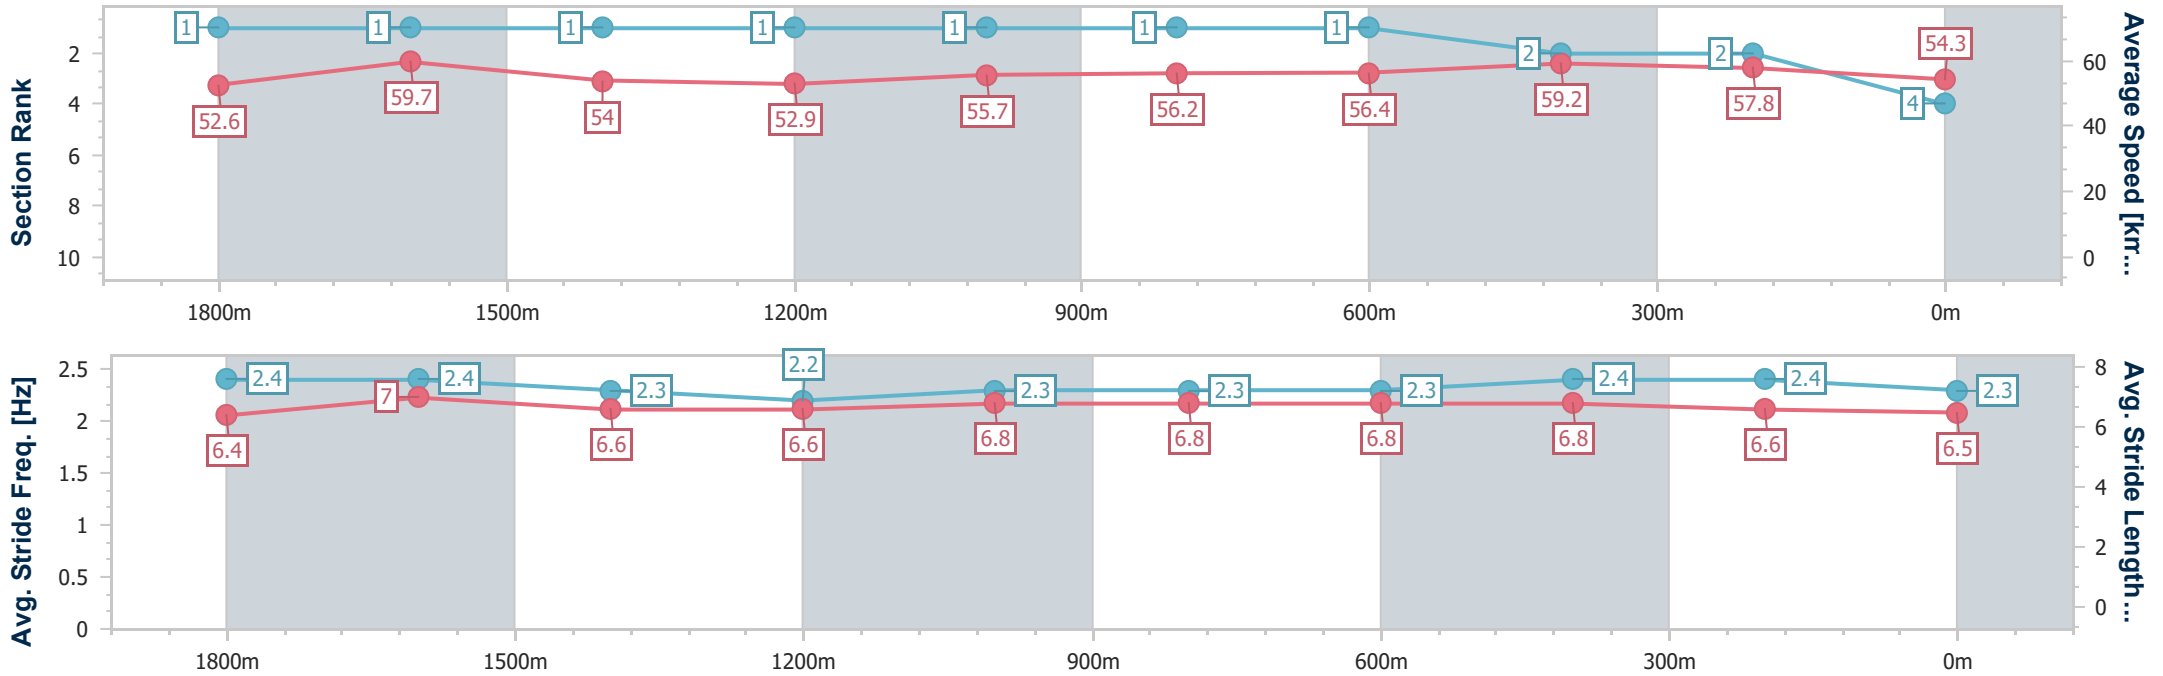

Aquis Park Gold Coast Poly QLD Professional

Race 7: TAB Class 1 Handicap - 2000m

18 February 2023 - 16:09

Track Rating: Synthetic, Weather: Fine, Rail Position: True

Section	Overall	1800m	1600m	1400m	1200m	1000m	800m	600m	400m	200m
Section Times	2:09.34 [4] (0:13.71)	1:55.63 [1] (0:12.07)	1:43.56 [1] (0:13.31)	1:30.25 [1] (0:13.58)	1:16.67 [1] (0:12.92)	1:03.75 [1] (0:12.86)	0:50.89 [1] (0:12.89)	0:38.00 [1] (0:12.25)	0:25.75 [2] (0:12.48)	0:13.27 [2] (0:13.27)
Average Speed [km/h]	52.6	59.7	54.0	52.9	55.7	56.2	56.4	59.2	57.8	54.3
Top Speed [km/h]	63.5	63.1	54.6	53.4	57.6	57.2	57.9	59.9	59.3	56.6
Avg. Dist. to Rail [m]	4.8	0.5	0.4	0.5	0.9	1.0	1.7	1.7	1.4	3.2
Avg. Stride Freq. [Hz]	2.4	2.4	2.3	2.2	2.3	2.3	2.3	2.4	2.4	2.3
Avg. Stride Length [m]	6.4	7.0	6.6	6.6	6.8	6.8	6.8	6.8	6.6	6.5