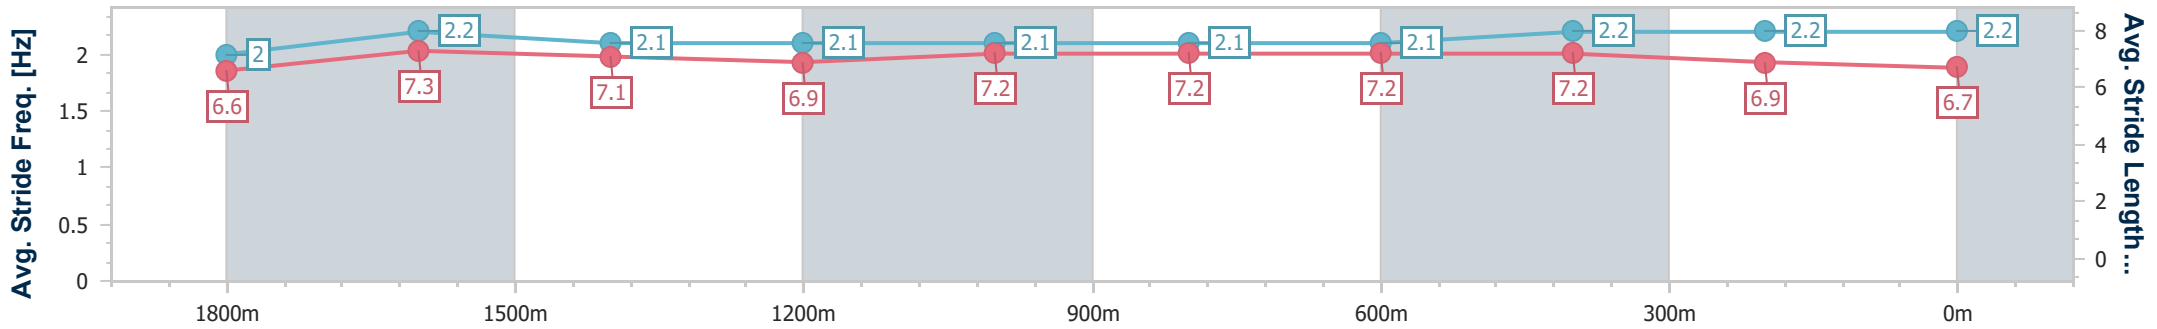

Aquis Park Gold Coast Poly QLD Professional

Race 7: TAB Class 1 Handicap - 2000m

18 February 2023 - 16:09

Track Rating: Synthetic, Weather: Fine, Rail Position: True

Section	Overall	1800m	1600m	1400m	1200m	1000m	800m	600m	400m	200m
Section Times	2:10.39 [7] (0:15.21)	1:55.18 [8] (0:12.15)	1:43.03 [7] (0:12.90)	1:30.13 [7] (0:13.63)	1:16.50 [7] (0:12.88)	1:03.62 [7] (0:12.56)	0:51.06 [8] (0:12.76)	0:38.30 [8] (0:12.39)	0:25.91 [8] (0:12.76)	0:13.15 [8] (0:13.15)
Average Speed [km/h]	47.0	59.3	56.0	53.1	55.8	57.5	56.9	58.9	56.9	54.9
Top Speed [km/h]	60.3	61.1	57.1	53.8	58.0	58.8	59.3	60.1	57.5	56.1
Avg. Dist. to Rail [m]	2.0	1.1	1.0	0.7	1.4	1.5	1.4	2.7	4.3	4.5
Avg. Stride Freq. [Hz]	2.0	2.2	2.1	2.1	2.1	2.1	2.1	2.2	2.2	2.2
Avg. Stride Length [m]	6.6	7.3	7.1	6.9	7.2	7.2	7.2	7.2	6.9	6.7