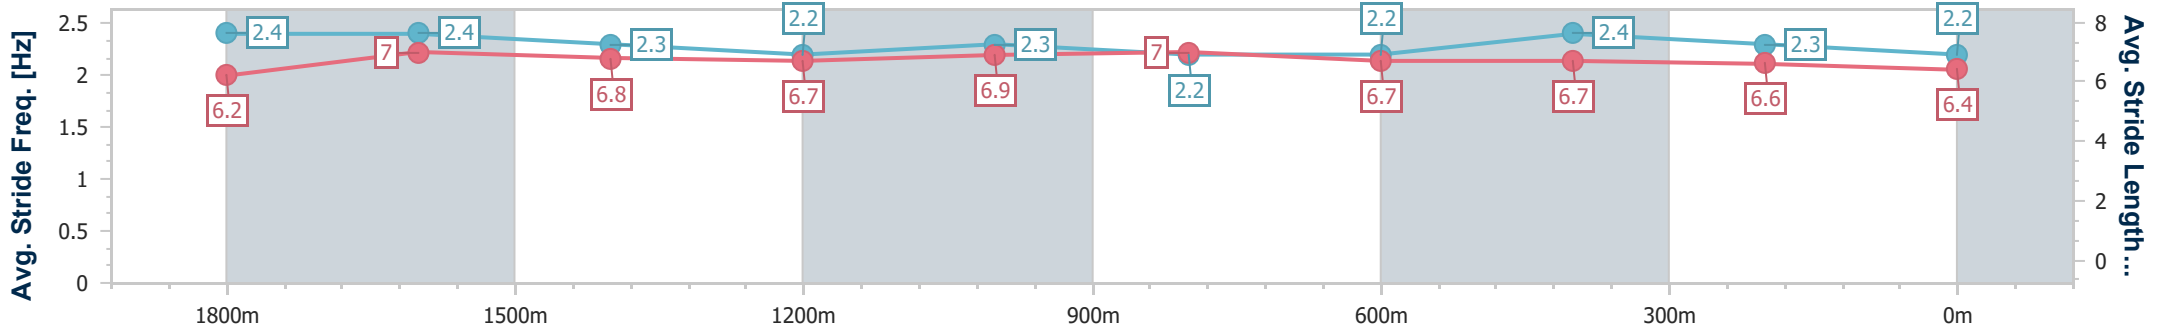

Aquis Park Gold Coast Poly QLD Professional

Race 7: TAB Class 1 Handicap - 2000m

18 February 2023 - 16:09

Track Rating: Synthetic, Weather: Fine, Rail Position: True

Section	Overall	1800m	1600m	1400m	1200m	1000m	800m	600m	400m	200m
Section Times	2:09.53 [5] (0:14.18)	1:55.35 [2] (0:12.21)	1:43.14 [2] (0:12.97)	1:30.17 [2] (0:13.55)	1:16.62 [2] (0:12.85)	1:03.77 [2] (0:12.88)	0:50.89 [2] (0:12.79)	0:38.10 [2] (0:12.12)	0:25.98 [1] (0:12.55)	0:13.43 [3] (0:13.43)
Average Speed [km/h]	50.8	59.2	55.7	53.3	56.0	56.2	56.7	59.8	57.5	53.9
Top Speed [km/h]	61.2	61.2	57.6	54.7	57.4	57.2	58.6	60.7	58.8	56.1
Avg. Dist. to Rail [m]	3.5	1.6	0.8	0.6	1.6	1.5	1.5	1.8	2.2	3.9
Avg. Stride Freq. [Hz]	2.4	2.4	2.3	2.2	2.3	2.2	2.2	2.4	2.3	2.2
Avg. Stride Length [m]	6.2	7.0	6.8	6.7	6.9	7.0	6.7	6.7	6.6	6.4

- [] Ranking at each section and finish
- .-.- No data available at this section
- NA No data available

Horse/Jockey Name	Master Of Menace
Final Rank	6
Fastest Section Time (Section)	0:12.40 (600m)
Top Speed [km/h] (Section)	60.2 (600m)
Race State	Finished