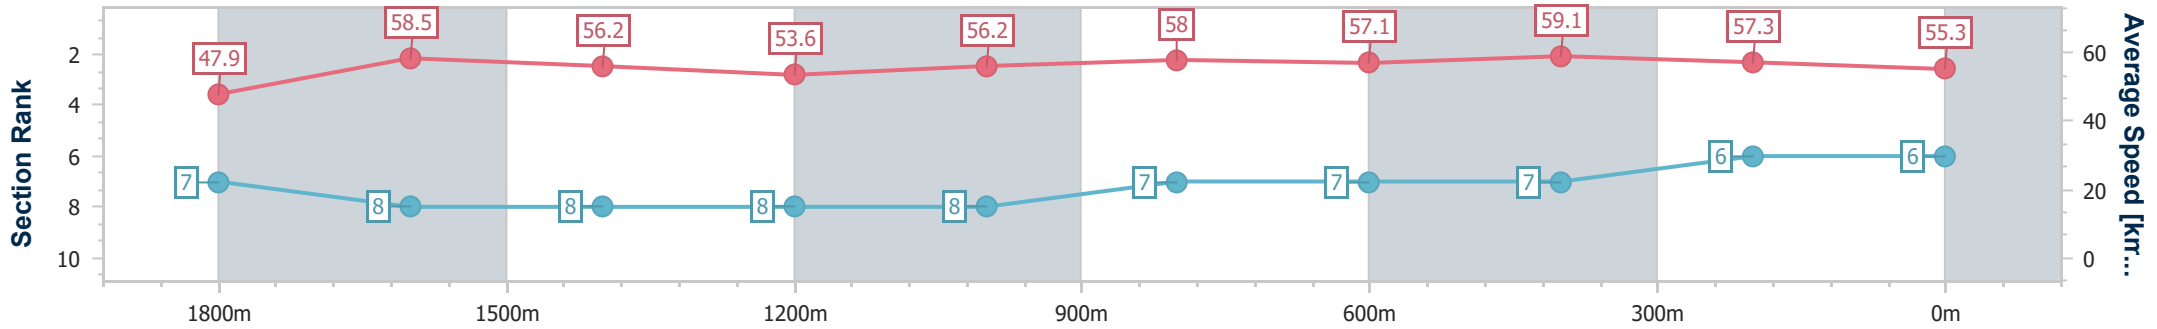

- [] Ranking at each section and finish
- .-.- No data available at this section
- NA No data available

Horse/Jockey Name	Girramay
Final Rank	7
Fastest Section Time (Section)	0:12.15 (1800m)
Top Speed [km/h] (Section)	61.1 (1800m)
Race State	Finished