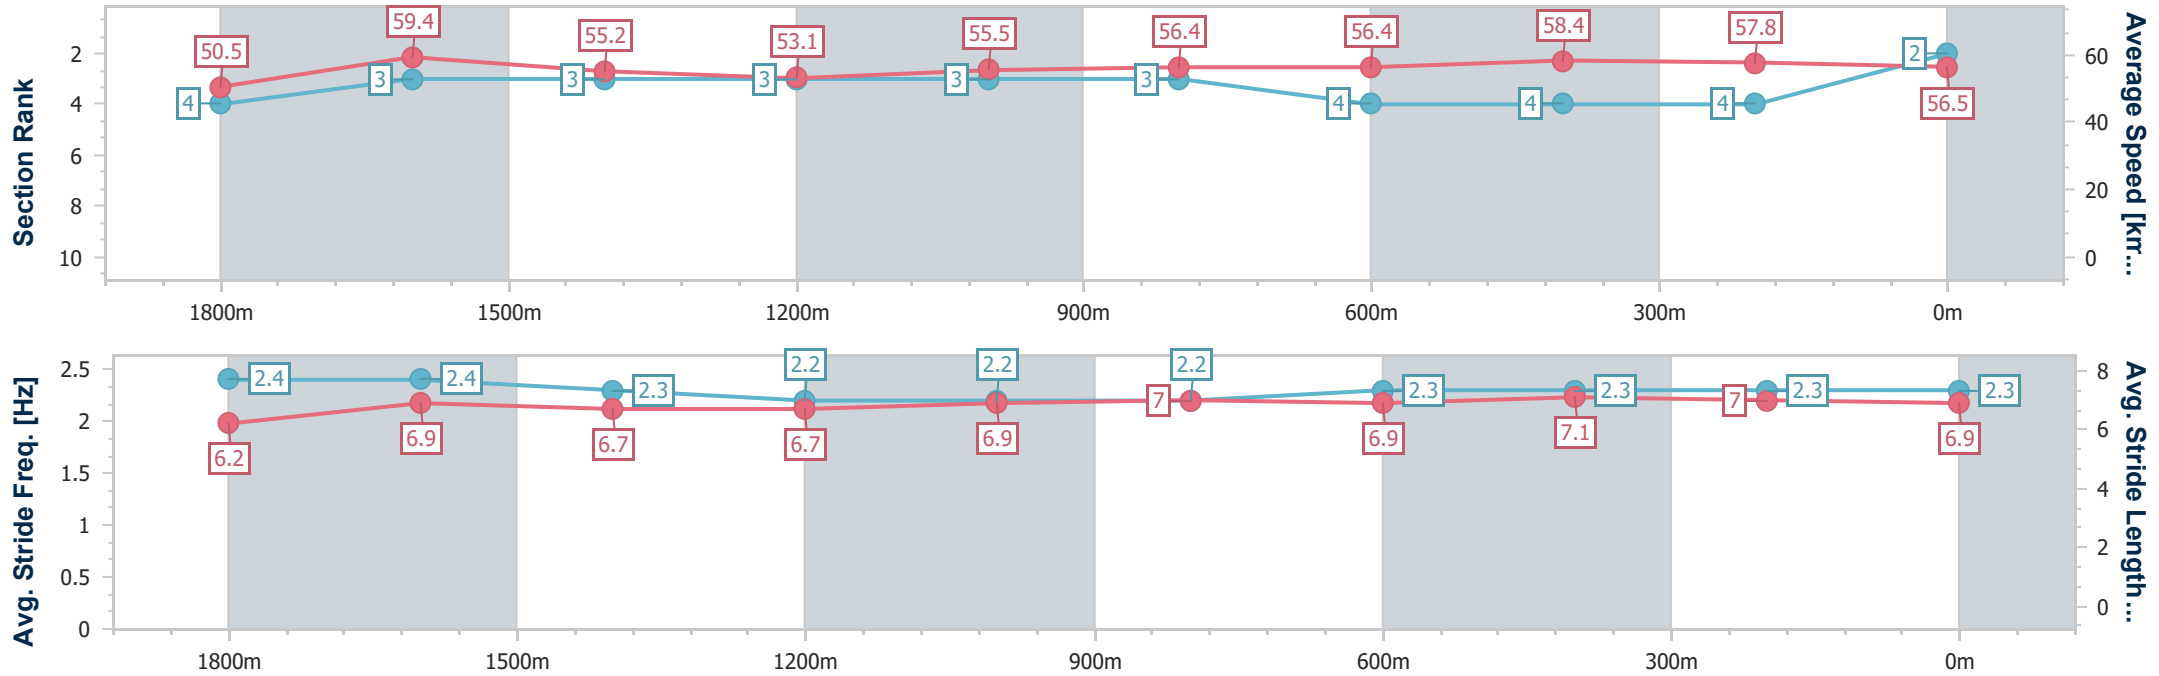

- [] Ranking at each section and finish
- .-.- No data available at this section
- NA No data available

Horse/Jockey Name	Empress EI
Final Rank	3
Fastest Section Time (Section)	0:12.10 (600m)
Top Speed [km/h] (Section)	61.2 (600m)
Race State	Finished