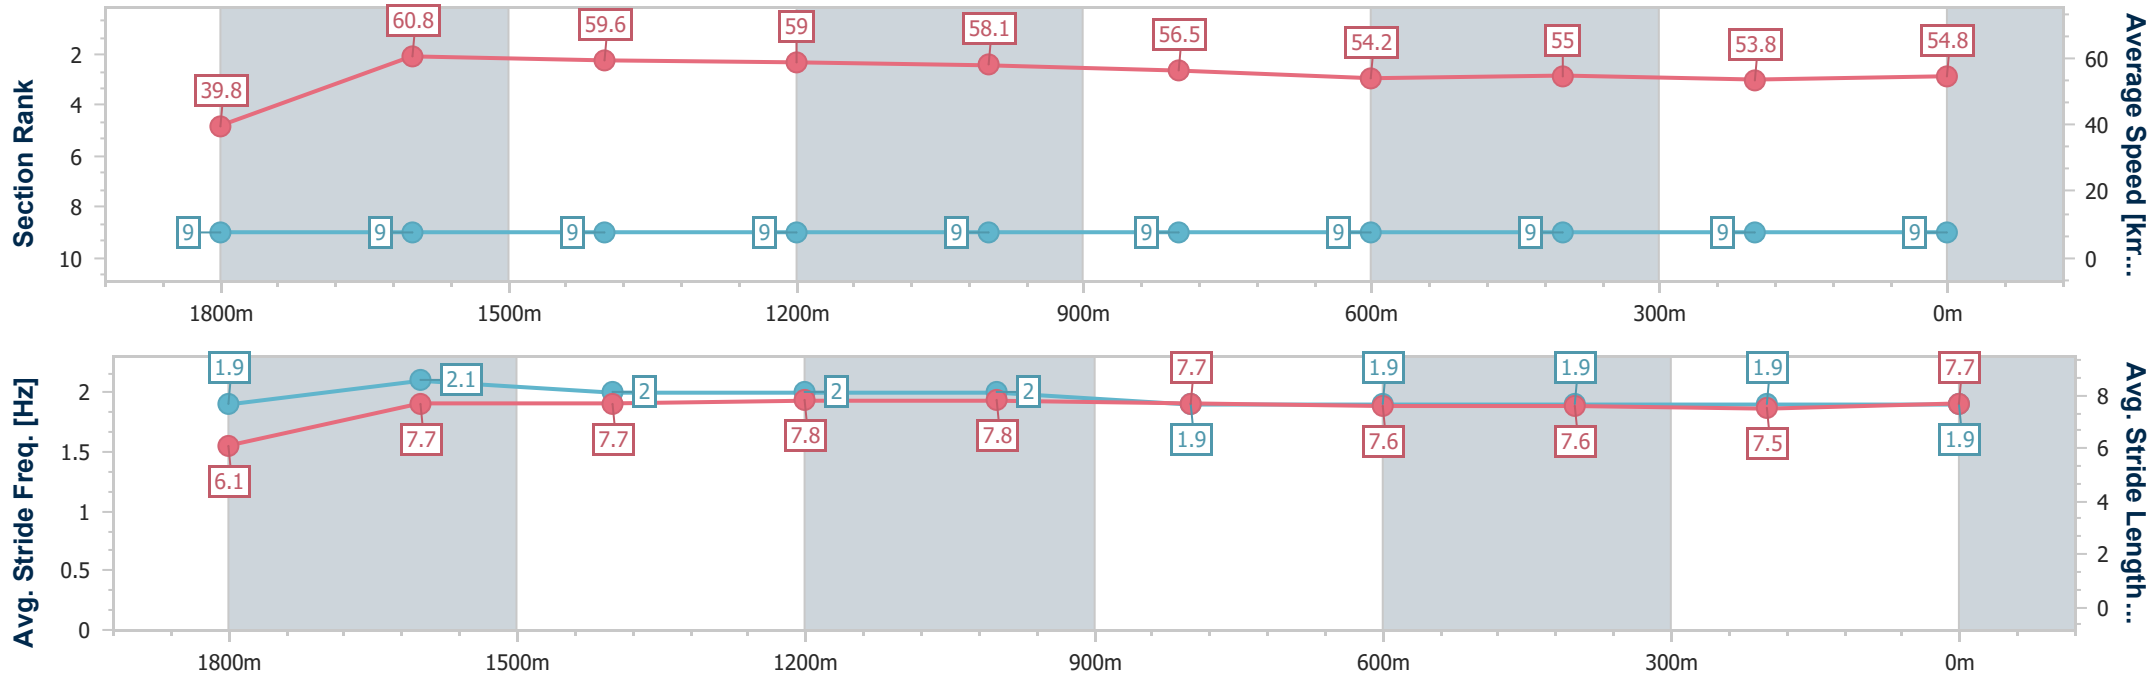

- [] Ranking at each section and finish
- .-.- No data available at this section
- NA No data available

Horse/Jockey Name	Spanish King
Final Rank	9
Fastest Section Time (Section)	0:12.26 (1800m)
Top Speed [km/h] (Section)	62.2 (1800m)
Race State	DidNotFinish

Aquis Park Gold Coast Poly QLD Professional

Race 7: TAB Class 1 Handicap - 2000m

18 February 2023 - 16:09

Track Rating: Synthetic, Weather: Fine, Rail Position: True

Section	Overall	1800m	1600m	1400m	1200m	1000m	800m	600m	400m	200m			
Section Times	0:00.00 [9] (0:18.14)	0:00.00 [9] (0:12.26)	0:00.00 [9] (0:12.38)	0:00.00 [9] (0:12.36)	0:00.00 [9] (0:12.39)	0:00.00 [9] (0:12.76)	0:00.00 [9] (0:13.38)	0:00.00 [9] (0:13.16)	0:00.00 [9] (0:13.38)	0:00.00 [9] (0:13.21)			
Average Speed [km/h]	39.8	60.8	59.6	59.0	58.1	56.5	54.2	55.0	53.8	54.8			
Top Speed [km/h]	59.9	62.2	61.5	61.2	58.6	57.7	55.0	56.0	54.4	54.9			
Avg. Dist. to Rail [m]	8.4	9.4	7.0	1.7	3.1	1.3	1.3	1.2	2.2	3.5			
Avg. Stride Freq. [Hz]	1.9	2.1	2.0	2.0	2.0	1.9	1.9	1.9	1.9	1.9			
Avg. Stride Length [m]	6.1	7.7	7.7	7.8	7.8	7.7	7.6	7.6	7.5	7.7			

- [] Ranking at each section and finish
- .-.- No data available at this section
- NA No data available