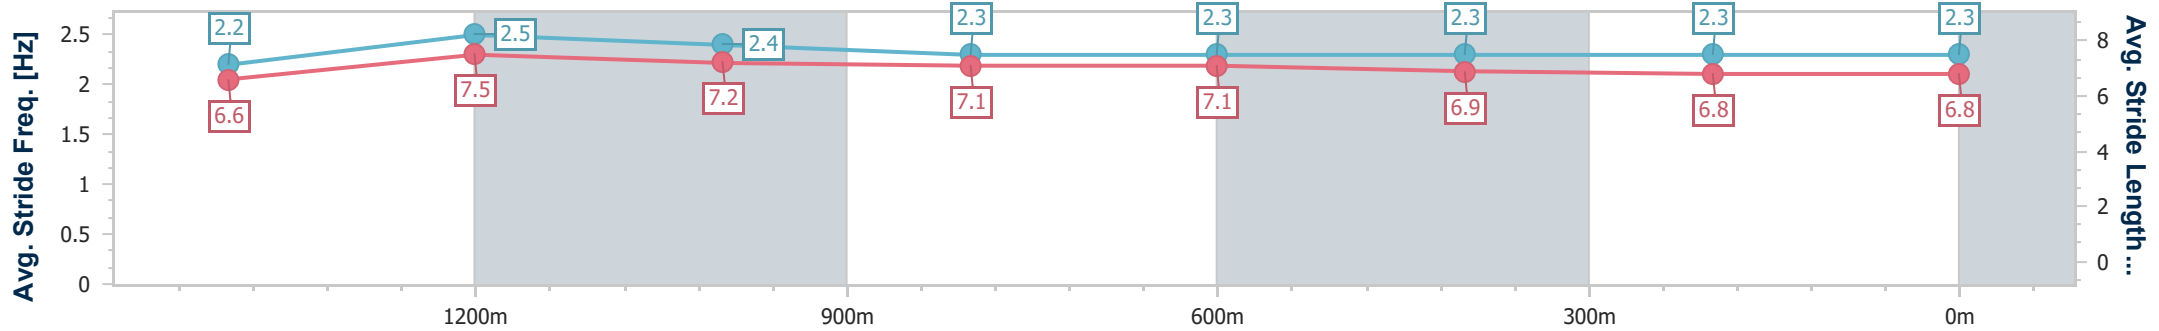

Horse/Jockey Name	Star Diva
Final Rank	3
Fastest Section Time (Section)	0:10.98 (1400m)
Top Speed [km/h] (Section)	68.1 (Overall)
Race State	Finished

Toowoomba QLD Professional
Race 6: ELEGANT BLINDS TOOWOOMBA BENCHMARK 58
Handicap - 1625m

25 February 2023 - 19:13

Track Rating: Good 3, Weather: Fine, Rail Position: +2m Entire

Section	Overall	1400m	1200m	1000m	800m	600m	400m	200m					
Section Times	1:40.54 [3] (0:15.40)	1:25.14 [7] (0:10.98)	1:14.16 [6] (0:11.51)	1:02.65 [6] (0:12.22)	0:50.43 [6] (0:12.33)	0:38.10 [6] (0:12.57)	0:25.53 [6] (0:12.83)	0:12.70 [4]					
Average Speed [km/h]	52.6	66.1	62.6	58.9	58.7	57.4	56.7	56.7					
Top Speed [km/h]	68.1	68.1	65.1	61.3	60.0	58.4	57.4	57.4					
Avg. Dist. to Rail [m]	2.1	1.4	1.3	0.5	1.5	0.7	2.9	2.9					
Avg. Stride Freq. [Hz]	2.2	2.5	2.4	2.3	2.3	2.3	2.3	2.3					
Avg. Stride Length [m]	6.6	7.5	7.2	7.1	7.1	6.9	6.8	6.8					

- [ ] Ranking at each section and finish
- -.-.- No data available at this section
- NA No data available