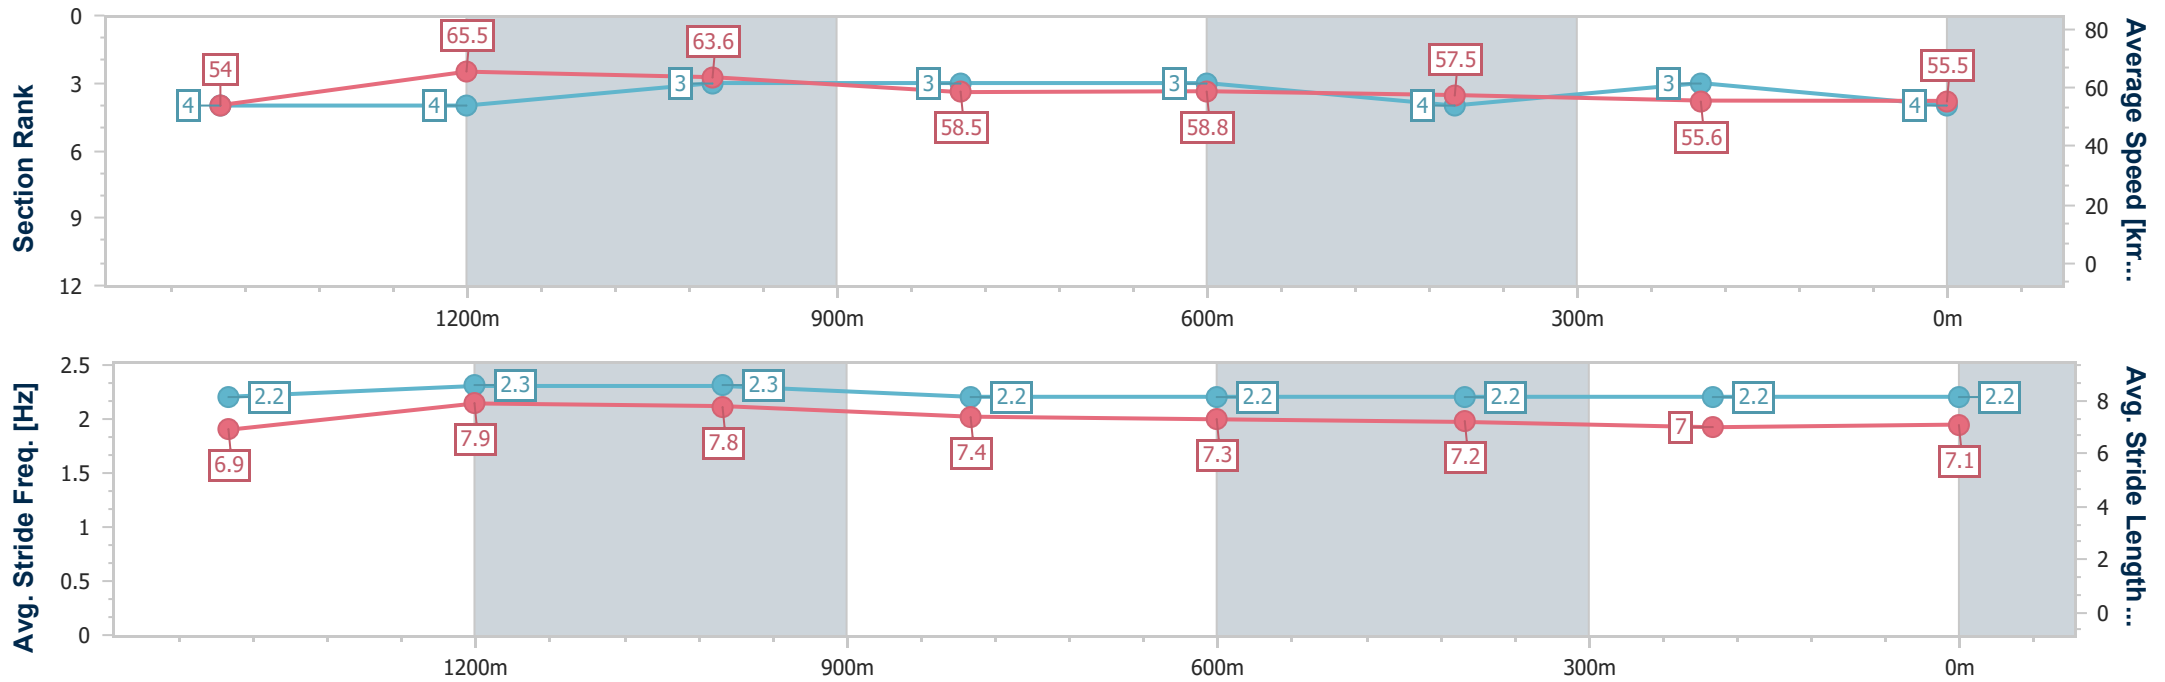

Horse/Jockey Name	Harbelle
Final Rank	4
Fastest Section Time (Section)	0:11.04 (1400m)
Top Speed [km/h] (Section)	69.3 (Overall)
Race State	Finished

Toowoomba QLD Professional
Race 6: ELEGANT BLINDS TOWOOMBA BENCHMARK 58
Handicap - 1625m

25 February 2023 - 19:13

Track Rating: Good 3, Weather: Fine, Rail Position: +2m Entire

Section	Overall	1400m	1200m	1000m	800m	600m	400m	200m
Section Times	1:40.73 [4] (0:14.98)	1:25.75 [4] (0:11.04)	1:14.71 [4] (0:11.34)	1:03.37 [3] (0:12.36)	0:51.01 [3] (0:12.40)	0:38.61 [3] (0:12.65)	0:25.96 [4] (0:13.01)	0:12.95 [3] (0:12.95)
Average Speed [km/h]	54.0	65.5	63.6	58.5	58.8	57.5	55.6	55.5
Top Speed [km/h]	69.3	68.1	65.9	60.6	59.7	59.8	57.3	56.0
Avg. Dist. to Rail [m]	1.9	0.6	1.1	1.7	2.8	2.2	1.4	1.5
Avg. Stride Freq. [Hz]	2.2	2.3	2.3	2.2	2.2	2.2	2.2	2.2
Avg. Stride Length [m]	6.9	7.9	7.8	7.4	7.3	7.2	7.0	7.1

- [ ] Ranking at each section and finish
- -.-.- No data available at this section
- NA No data available