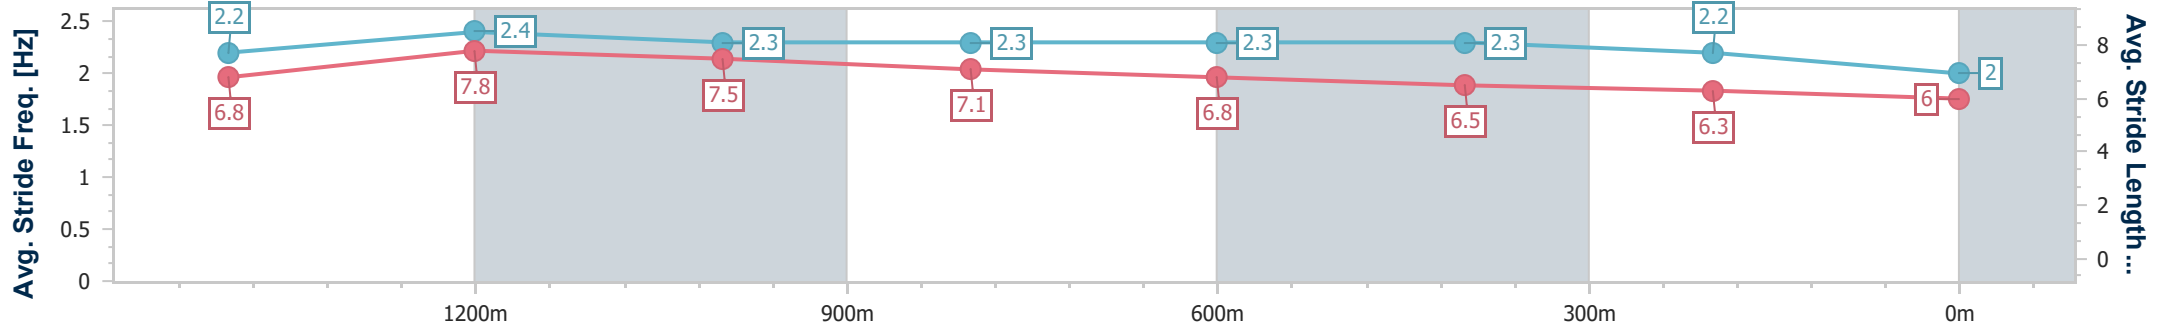

Toowoomba QLD Professional
 Race 6: ELEGANT BLINDS TOOWOOMBA BENCHMARK 58
 Handicap - 1625m

25 February 2023 - 19:13

Track Rating: Good 3, Weather: Fine, Rail Position: +2m Entire

Section	Overall	1400m	1200m	1000m	800m	600m	400m	200m					
Section Times	1:43.59 [8] (0:15.51)	1:28.08 [8] (0:11.06)	1:17.02 [7] (0:11.54)	1:05.48 [8] (0:12.53)	0:52.95 [9] (0:12.58)	0:40.37 [9] (0:12.72)	0:27.65 [9] (0:13.55)	0:14.10 [8] (0:14.10)					
Average Speed [km/h]	52.7	66.4	62.4	58.0	57.7	57.1	54.0	50.8					
Top Speed [km/h]	68.7	69.3	64.7	59.5	60.6	60.9	55.0	54.7					
Avg. Dist. to Rail [m]	6.6	3.1	2.6	2.7	2.2	1.7	3.7	2.5					
Avg. Stride Freq. [Hz]	2.1	2.2	2.2	2.1	2.1	2.1	2.1	2.0					
Avg. Stride Length [m]	7.1	8.5	8.0	7.6	7.7	7.5	7.2	7.0					

- [] Ranking at each section and finish
- .-.- No data available at this section
- NA No data available

Horse/Jockey Name	Jet Esprit
Final Rank	9
Fastest Section Time (Section)	0:10.82 (1400m)
Top Speed [km/h] (Section)	69.4 (Overall)
Race State	Finished

Toowoomba QLD Professional
 Race 6: ELEGANT BLINDS TOWOOMBA BENCHMARK 58
 Handicap - 1625m

25 February 2023 - 19:13

Track Rating: Good 3, Weather: Fine, Rail Position: +2m Entire

Section	Overall	1400m	1200m	1000m	800m	600m	400m	200m					
Section Times	1:47.06 [9] (0:14.79)	1:32.27 [1] (0:10.82)	1:21.45 [2] (0:11.50)	1:09.95 [2] (0:12.27)	0:57.68 [2] (0:12.73)	0:44.95 [2] (0:13.72)	0:31.23 [8] (0:14.93)	0:16.30 [9] (0:16.30)					
Average Speed [km/h]	54.9	66.9	62.6	58.9	56.9	53.1	48.7	44.0					
Top Speed [km/h]	69.4	69.1	64.0	61.5	58.8	55.6	51.4	46.7					
Avg. Dist. to Rail [m]	3.0	1.0	1.1	0.7	2.3	2.3	2.3	1.7					
Avg. Stride Freq. [Hz]	2.2	2.4	2.3	2.3	2.3	2.3	2.2	2.0					
Avg. Stride Length [m]	6.8	7.8	7.5	7.1	6.8	6.5	6.3	6.0					

- [] Ranking at each section and finish
- .-.- No data available at this section
- NA No data available