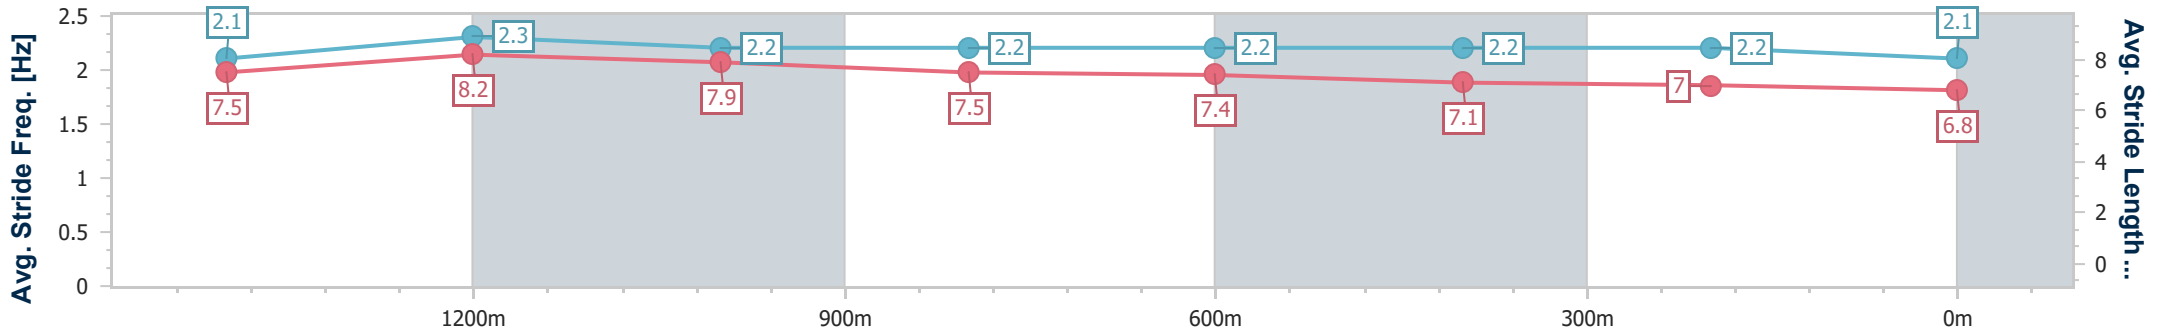

Toowoomba QLD Professional
 Race 6: ELEGANT BLINDS TOOWOOMBA BENCHMARK 58
 Handicap - 1625m

25 February 2023 - 19:13

Track Rating: Good 3, Weather: Fine, Rail Position: +2m Entire

Section	Overall	1400m	1200m	1000m	800m	600m	400m	200m					
Section Times	1:41.71 [6] (0:15.39)	1:26.32 [6] (0:11.24)	1:15.08 [8] (0:11.51)	1:03.57 [9] (0:12.41)	0:51.16 [8] (0:12.45)	0:38.71 [8] (0:12.34)	0:26.37 [7] (0:12.90)	0:13.47 [7] (0:13.47)					
Average Speed [km/h]	53.0	65.1	62.6	58.5	58.5	59.2	56.6	53.2					
Top Speed [km/h]	66.3	67.6	65.1	60.2	60.8	61.9	57.5	55.7					
Avg. Dist. to Rail [m]	5.4	2.7	3.0	2.1	3.3	2.9	4.0	5.5					
Avg. Stride Freq. [Hz]	2.3	2.4	2.4	2.3	2.3	2.4	2.4	2.2					
Avg. Stride Length [m]	6.5	7.6	7.4	7.2	7.0	6.9	6.7	6.6					

- [] Ranking at each section and finish
- .-.- No data available at this section
- NA No data available

Horse/Jockey Name	Heart Of Marble
Final Rank	7
Fastest Section Time (Section)	0:10.69 (1400m)
Top Speed [km/h] (Section)	71.4 (1400m)
Race State	Finished

Toowoomba QLD Professional
 Race 6: ELEGANT BLINDS TOWOOMBA BENCHMARK 58
 Handicap - 1625m

25 February 2023 - 19:13

Track Rating: Good 3, Weather: Fine, Rail Position: +2m Entire

Section	Overall	1400m	1200m	1000m	800m	600m	400m	200m
Section Times	1:41.83 [7] (0:14.84)	1:26.99 [2] (0:10.69)	1:16.30 [1] (0:11.39)	1:04.91 [1] (0:12.35)	0:52.56 [1] (0:12.52)	0:40.04 [1] (0:12.86)	0:27.18 [2] (0:13.22)	0:13.96 [5] (0:13.96)
Average Speed [km/h]	55.2	68.7	63.4	58.6	58.0	56.3	54.6	51.6
Top Speed [km/h]	71.3	71.4	66.5	61.3	59.4	59.1	55.8	53.5
Avg. Dist. to Rail [m]	7.8	3.3	2.6	1.0	2.1	1.2	1.7	1.5
Avg. Stride Freq. [Hz]	2.1	2.3	2.2	2.2	2.2	2.2	2.2	2.1
Avg. Stride Length [m]	7.5	8.2	7.9	7.5	7.4	7.1	7.0	6.8