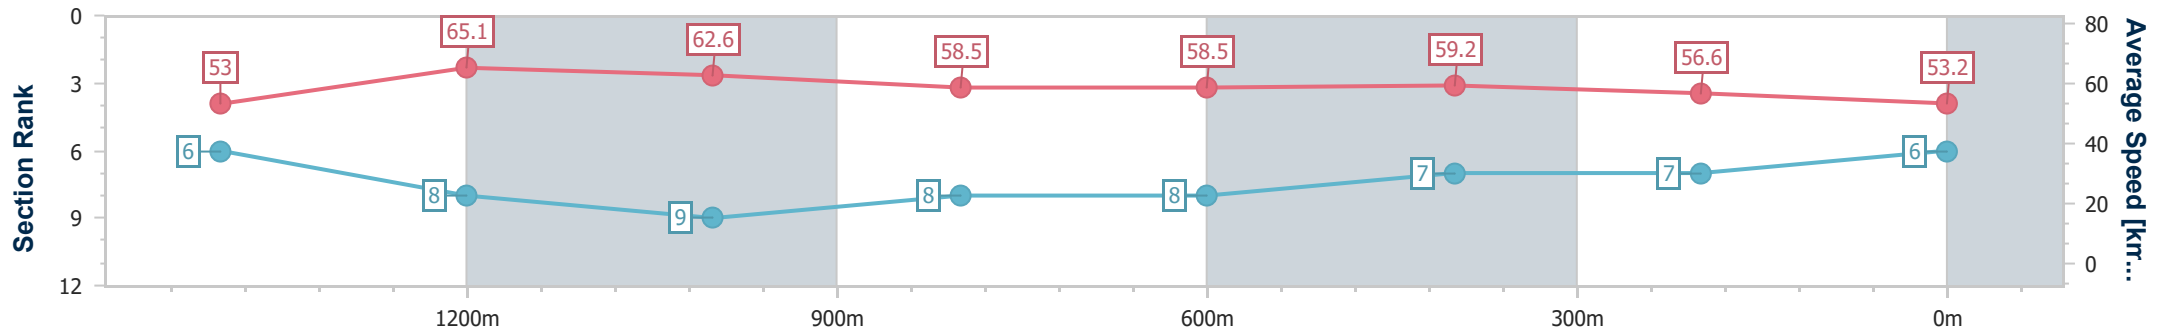

Horse/Jockey Name	Kibbit Raheeb
Final Rank	6
Fastest Section Time (Section)	0:11.24 (1400m)
Top Speed [km/h] (Section)	67.6 (1400m)
Race State	Finished

Toowoomba QLD Professional
Race 6: ELEGANT BLINDS TOOWOOMBA BENCHMARK 58
Handicap - 1625m

25 February 2023 - 19:13

Track Rating: Good 3, Weather: Fine, Rail Position: +2m Entire

Section	Overall	1400m	1200m	1000m	800m	600m	400m	200m					
Section Times	1:41.71 [6] (0:15.39)	1:26.32 [6] (0:11.24)	1:15.08 [8] (0:11.51)	1:03.57 [9] (0:12.41)	0:51.16 [8] (0:12.45)	0:38.71 [8] (0:12.34)	0:26.37 [7] (0:12.90)	0:13.47 [7] (0:13.47)					
Average Speed [km/h]	53.0	65.1	62.6	58.5	58.5	59.2	56.6	53.2					
Top Speed [km/h]	66.3	67.6	65.1	60.2	60.8	61.9	57.5	55.7					
Avg. Dist. to Rail [m]	5.4	2.7	3.0	2.1	3.3	2.9	4.0	5.5					
Avg. Stride Freq. [Hz]	2.3	2.4	2.4	2.3	2.3	2.4	2.4	2.2					
Avg. Stride Length [m]	6.5	7.6	7.4	7.2	7.0	6.9	6.7	6.6					

- [ ] Ranking at each section and finish
- -.-.- No data available at this section
- NA No data available