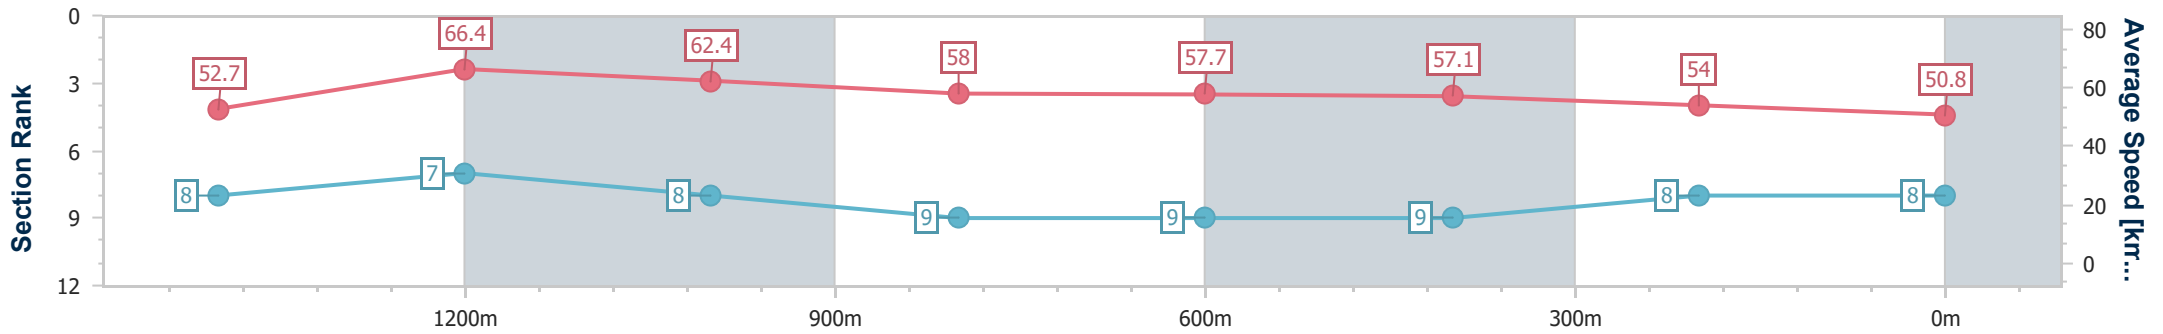

Toowoomba QLD Professional
 Race 6: ELEGANT BLINDS TOWOOMBA BENCHMARK 58
 Handicap - 1625m

25 February 2023 - 19:13

Track Rating: Good 3, Weather: Fine, Rail Position: +2m Entire

Section	Overall	1400m	1200m	1000m	800m	600m	400m	200m
Section Times	1:41.83 [7] (0:14.84)	1:26.99 [2] (0:10.69)	1:16.30 [1] (0:11.39)	1:04.91 [1] (0:12.35)	0:52.56 [1] (0:12.52)	0:40.04 [1] (0:12.86)	0:27.18 [2] (0:13.22)	0:13.96 [5] (0:13.96)
Average Speed [km/h]	55.2	68.7	63.4	58.6	58.0	56.3	54.6	51.6
Top Speed [km/h]	71.3	71.4	66.5	61.3	59.4	59.1	55.8	53.5
Avg. Dist. to Rail [m]	7.8	3.3	2.6	1.0	2.1	1.2	1.7	1.5
Avg. Stride Freq. [Hz]	2.1	2.3	2.2	2.2	2.2	2.2	2.2	2.1
Avg. Stride Length [m]	7.5	8.2	7.9	7.5	7.4	7.1	7.0	6.8

- [] Ranking at each section and finish
- .-.- No data available at this section
- NA No data available

Horse/Jockey Name	Pretty Flash
Final Rank	8
Fastest Section Time (Section)	0:11.06 (1400m)
Top Speed [km/h] (Section)	69.3 (1400m)
Race State	Finished

Toowoomba QLD Professional
 Race 6: ELEGANT BLINDS TOOWOOMBA BENCHMARK 58
 Handicap - 1625m

25 February 2023 - 19:13

Track Rating: Good 3, Weather: Fine, Rail Position: +2m Entire

Section	Overall	1400m	1200m	1000m	800m	600m	400m	200m					
Section Times	1:43.59 [8] (0:15.51)	1:28.08 [8] (0:11.06)	1:17.02 [7] (0:11.54)	1:05.48 [8] (0:12.53)	0:52.95 [9] (0:12.58)	0:40.37 [9] (0:12.72)	0:27.65 [9] (0:13.55)	0:14.10 [8] (0:14.10)					
Average Speed [km/h]	52.7	66.4	62.4	58.0	57.7	57.1	54.0	50.8					
Top Speed [km/h]	68.7	69.3	64.7	59.5	60.6	60.9	55.0	54.7					
Avg. Dist. to Rail [m]	6.6	3.1	2.6	2.7	2.2	1.7	3.7	2.5					
Avg. Stride Freq. [Hz]	2.1	2.2	2.2	2.1	2.1	2.1	2.1	2.0					
Avg. Stride Length [m]	7.1	8.5	8.0	7.6	7.7	7.5	7.2	7.0					