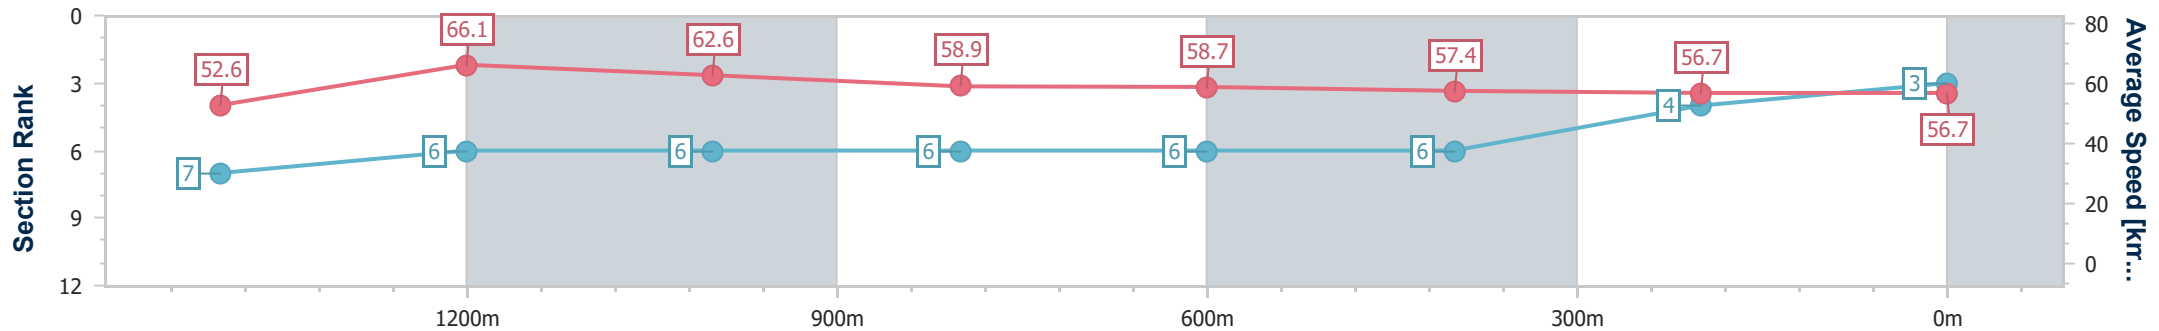

Horse/Jockey Name	Star Diva
Final Rank	3
Fastest Section Time (Section)	0:10.98 (1400m)
Top Speed [km/h] (Section)	68.1 (Overall)
Race State	Finished

Toowoomba QLD Professional
Race 6: ELEGANT BLINDS TOOWOOMBA BENCHMARK 58
Handicap - 1625m

25 February 2023 - 19:13

Track Rating: Good 3, Weather: Fine, Rail Position: +2m Entire

Section	Overall	1400m	1200m	1000m	800m	600m	400m	200m					
Section Times	1:40.54 [3] (0:15.40)	1:25.14 [7] (0:10.98)	1:14.16 [6] (0:11.51)	1:02.65 [6] (0:12.22)	0:50.43 [6] (0:12.33)	0:38.10 [6] (0:12.57)	0:25.53 [6] (0:12.83)	0:12.70 [4]					
Average Speed [km/h]	52.6	66.1	62.6	58.9	58.7	57.4	56.7	56.7					
Top Speed [km/h]	68.1	68.1	65.1	61.3	60.0	58.4	57.4	57.4					
Avg. Dist. to Rail [m]	2.1	1.4	1.3	0.5	1.5	0.7	2.9	2.9					
Avg. Stride Freq. [Hz]	2.2	2.5	2.4	2.3	2.3	2.3	2.3	2.3					
Avg. Stride Length [m]	6.6	7.5	7.2	7.1	7.1	6.9	6.8	6.8					

- [ ] Ranking at each section and finish
- -.-.- No data available at this section
- NA No data available