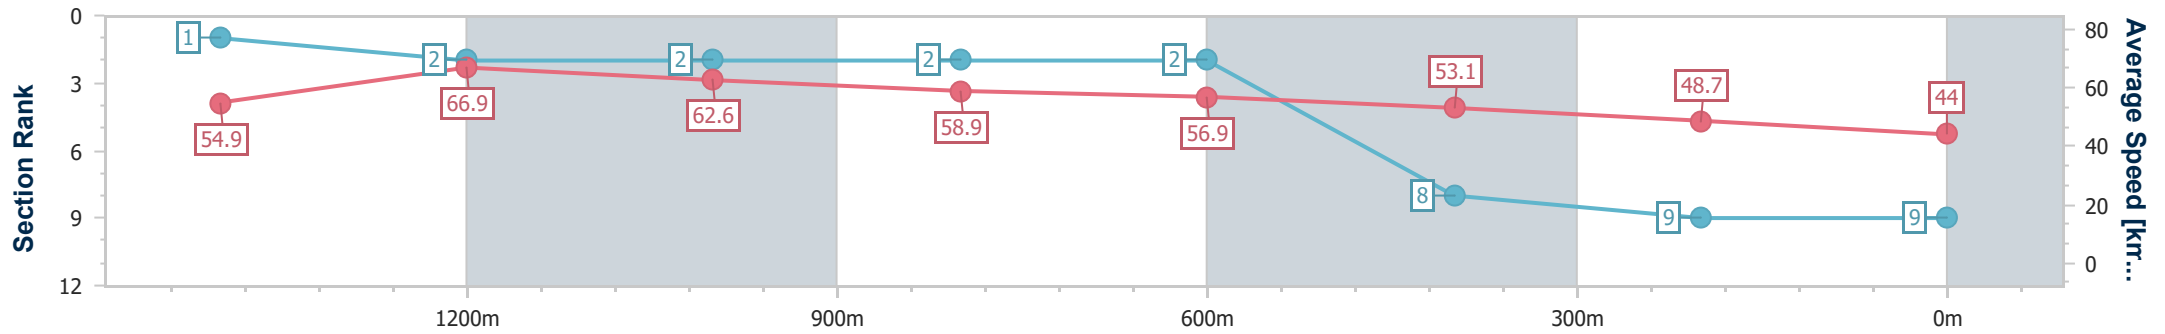

Toowoomba QLD Professional
 Race 6: ELEGANT BLINDS TOOWOOMBA BENCHMARK 58
 Handicap - 1625m

25 February 2023 - 19:13

Track Rating: Good 3, Weather: Fine, Rail Position: +2m Entire

Section	Overall	1400m	1200m	1000m	800m	600m	400m	200m					
Section Times	1:43.59 [8] (0:15.51)	1:28.08 [8] (0:11.06)	1:17.02 [7] (0:11.54)	1:05.48 [8] (0:12.53)	0:52.95 [9] (0:12.58)	0:40.37 [9] (0:12.72)	0:27.65 [9] (0:13.55)	0:14.10 [8] (0:14.10)					
Average Speed [km/h]	52.7	66.4	62.4	58.0	57.7	57.1	54.0	50.8					
Top Speed [km/h]	68.7	69.3	64.7	59.5	60.6	60.9	55.0	54.7					
Avg. Dist. to Rail [m]	6.6	3.1	2.6	2.7	2.2	1.7	3.7	2.5					
Avg. Stride Freq. [Hz]	2.1	2.2	2.2	2.1	2.1	2.1	2.1	2.0					
Avg. Stride Length [m]	7.1	8.5	8.0	7.6	7.7	7.5	7.2	7.0					

- [] Ranking at each section and finish
- .-.- No data available at this section
- NA No data available

Horse/Jockey Name	Jet Esprit
Final Rank	9
Fastest Section Time (Section)	0:10.82 (1400m)
Top Speed [km/h] (Section)	69.4 (Overall)
Race State	Finished

Toowoomba QLD Professional
 Race 6: ELEGANT BLINDS TOWOOMBA BENCHMARK 58
 Handicap - 1625m

25 February 2023 - 19:13

Track Rating: Good 3, Weather: Fine, Rail Position: +2m Entire

Section	Overall	1400m	1200m	1000m	800m	600m	400m	200m					
Section Times	1:47.06 [9] (0:14.79)	1:32.27 [1] (0:10.82)	1:21.45 [2] (0:11.50)	1:09.95 [2] (0:12.27)	0:57.68 [2] (0:12.73)	0:44.95 [2] (0:13.72)	0:31.23 [8] (0:14.93)	0:16.30 [9] (0:16.30)					
Average Speed [km/h]	54.9	66.9	62.6	58.9	56.9	53.1	48.7	44.0					
Top Speed [km/h]	69.4	69.1	64.0	61.5	58.8	55.6	51.4	46.7					
Avg. Dist. to Rail [m]	3.0	1.0	1.1	0.7	2.3	2.3	2.3	1.7					
Avg. Stride Freq. [Hz]	2.2	2.4	2.3	2.3	2.3	2.3	2.2	2.0					
Avg. Stride Length [m]	6.8	7.8	7.5	7.1	6.8	6.5	6.3	6.0					