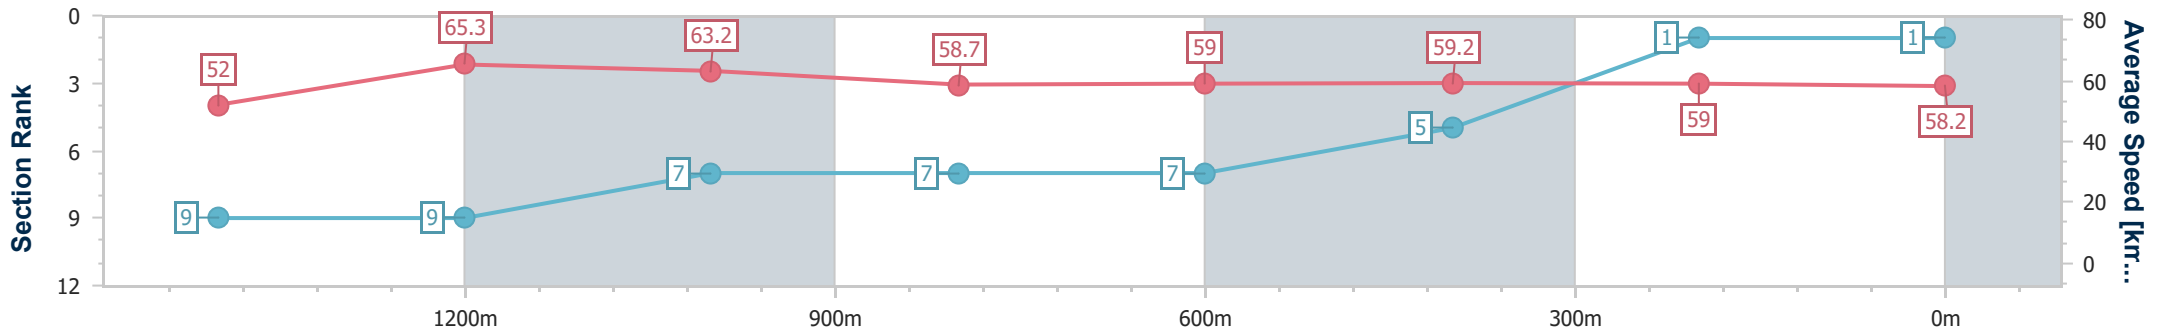

Scratched: Sagrado (#6), Chosen Distance (#7)

Horse/Jockey Name	Drop The Pilot
Final Rank	1
Fastest Section Time (Section)	0:11.05 (1400m)
Top Speed [km/h] (Section)	66.9 (1200m)
Race State	Finished

Toowoomba QLD Professional
 Race 6: ELEGANT BLINDS TOOWOOMBA BENCHMARK 58
 Handicap - 1625m

25 February 2023 - 19:13

Track Rating: Good 3, Weather: Fine, Rail Position: +2m Entire

Section	Overall	1400m	1200m	1000m	800m	600m	400m	200m					
Section Times	1:39.56 [1] (0:15.63)	1:23.93 [9] (0:11.05)	1:12.88 [9] (0:11.39)	1:01.49 [7] (0:12.33)	0:49.16 [7] (0:12.23)	0:36.93 [7] (0:12.26)	0:24.67 [5] (0:12.34)	0:12.33 [1] (0:12.33)					
Average Speed [km/h]	52.0	65.3	63.2	58.7	59.0	59.2	59.0	58.2					
Top Speed [km/h]	66.6	66.5	66.9	60.3	61.2	60.2	59.7	59.3					
Avg. Dist. to Rail [m]	2.9	0.3	0.9	1.2	0.8	1.7	2.9	2.9					
Avg. Stride Freq. [Hz]	2.1	2.2	2.3	2.2	2.2	2.3	2.3	2.3					
Avg. Stride Length [m]	7.0	8.2	7.7	7.5	7.5	7.3	7.1	7.1					