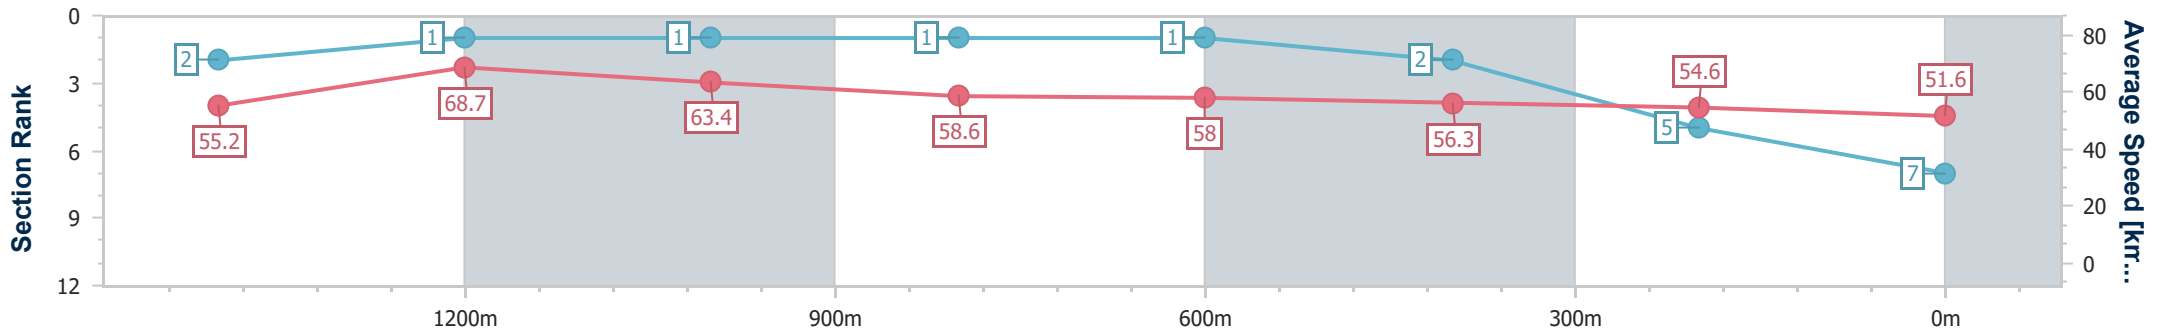

- [] Ranking at each section and finish
- .-.- No data available at this section
- NA No data available

Horse/Jockey Name	Heart Of Marble
Final Rank	7
Fastest Section Time (Section)	0:10.69 (1400m)
Top Speed [km/h] (Section)	71.4 (1400m)
Race State	Finished

Toowoomba QLD Professional
 Race 6: ELEGANT BLINDS TOWOOMBA BENCHMARK 58
 Handicap - 1625m

25 February 2023 - 19:13

Track Rating: Good 3, Weather: Fine, Rail Position: +2m Entire

Section	Overall	1400m	1200m	1000m	800m	600m	400m	200m
Section Times	1:41.83 [7] (0:14.84)	1:26.99 [2] (0:10.69)	1:16.30 [1] (0:11.39)	1:04.91 [1] (0:12.35)	0:52.56 [1] (0:12.52)	0:40.04 [1] (0:12.86)	0:27.18 [2] (0:13.22)	0:13.96 [5] (0:13.96)
Average Speed [km/h]	55.2	68.7	63.4	58.6	58.0	56.3	54.6	51.6
Top Speed [km/h]	71.3	71.4	66.5	61.3	59.4	59.1	55.8	53.5
Avg. Dist. to Rail [m]	7.8	3.3	2.6	1.0	2.1	1.2	1.7	1.5
Avg. Stride Freq. [Hz]	2.1	2.3	2.2	2.2	2.2	2.2	2.2	2.1
Avg. Stride Length [m]	7.5	8.2	7.9	7.5	7.4	7.1	7.0	6.8