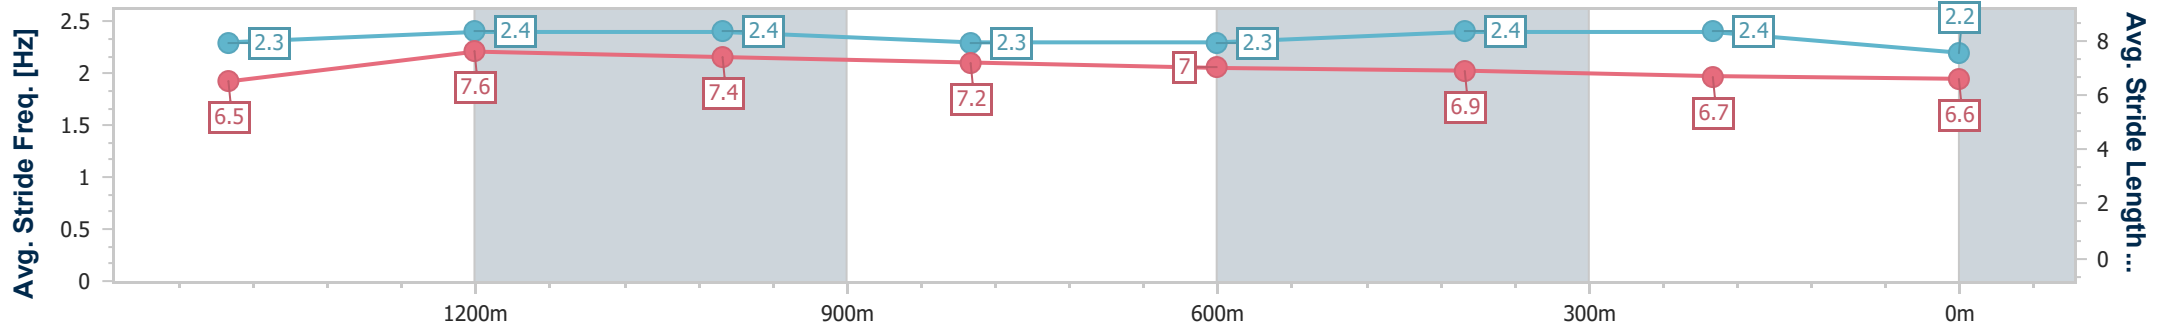

Toowoomba QLD Professional
 Race 6: ELEGANT BLINDS TOOWOOMBA BENCHMARK 58
 Handicap - 1625m

25 February 2023 - 19:13

Track Rating: Good 3, Weather: Fine, Rail Position: +2m Entire

Section	Overall	1400m	1200m	1000m	800m	600m	400m	200m
Section Times	1:41.36 [5] (0:14.85)	1:26.51 [3] (0:11.04)	1:15.47 [3] (0:11.47)	1:04.00 [4] (0:12.45)	0:51.55 [4] (0:12.41)	0:39.14 [5] (0:12.55)	0:26.59 [3] (0:13.21)	0:13.38 [6] (0:13.38)
Average Speed [km/h]	54.9	66.1	63.1	58.2	58.4	57.9	55.0	53.7
Top Speed [km/h]	70.0	69.7	66.3	59.8	59.4	59.8	55.9	54.8
Avg. Dist. to Rail [m]	4.9	2.7	3.3	1.6	2.6	2.0	2.9	2.8
Avg. Stride Freq. [Hz]	2.3	2.3	2.2	2.2	2.2	2.2	2.2	2.1
Avg. Stride Length [m]	6.7	8.1	7.9	7.5	7.4	7.2	7.1	7.0

- [] Ranking at each section and finish
- .-.- No data available at this section
- NA No data available

Horse/Jockey Name	Kibbit Raheeb
Final Rank	6
Fastest Section Time (Section)	0:11.24 (1400m)
Top Speed [km/h] (Section)	67.6 (1400m)
Race State	Finished

Toowoomba QLD Professional
 Race 6: ELEGANT BLINDS TOOWOOMBA BENCHMARK 58
 Handicap - 1625m

25 February 2023 - 19:13

Track Rating: Good 3, Weather: Fine, Rail Position: +2m Entire

Section	Overall	1400m	1200m	1000m	800m	600m	400m	200m					
Section Times	1:41.71 [6] (0:15.39)	1:26.32 [6] (0:11.24)	1:15.08 [8] (0:11.51)	1:03.57 [9] (0:12.41)	0:51.16 [8] (0:12.45)	0:38.71 [8] (0:12.34)	0:26.37 [7] (0:12.90)	0:13.47 [7] (0:13.47)					
Average Speed [km/h]	53.0	65.1	62.6	58.5	58.5	59.2	56.6	53.2					
Top Speed [km/h]	66.3	67.6	65.1	60.2	60.8	61.9	57.5	55.7					
Avg. Dist. to Rail [m]	5.4	2.7	3.0	2.1	3.3	2.9	4.0	5.5					
Avg. Stride Freq. [Hz]	2.3	2.4	2.4	2.3	2.3	2.4	2.4	2.2					
Avg. Stride Length [m]	6.5	7.6	7.4	7.2	7.0	6.9	6.7	6.6					