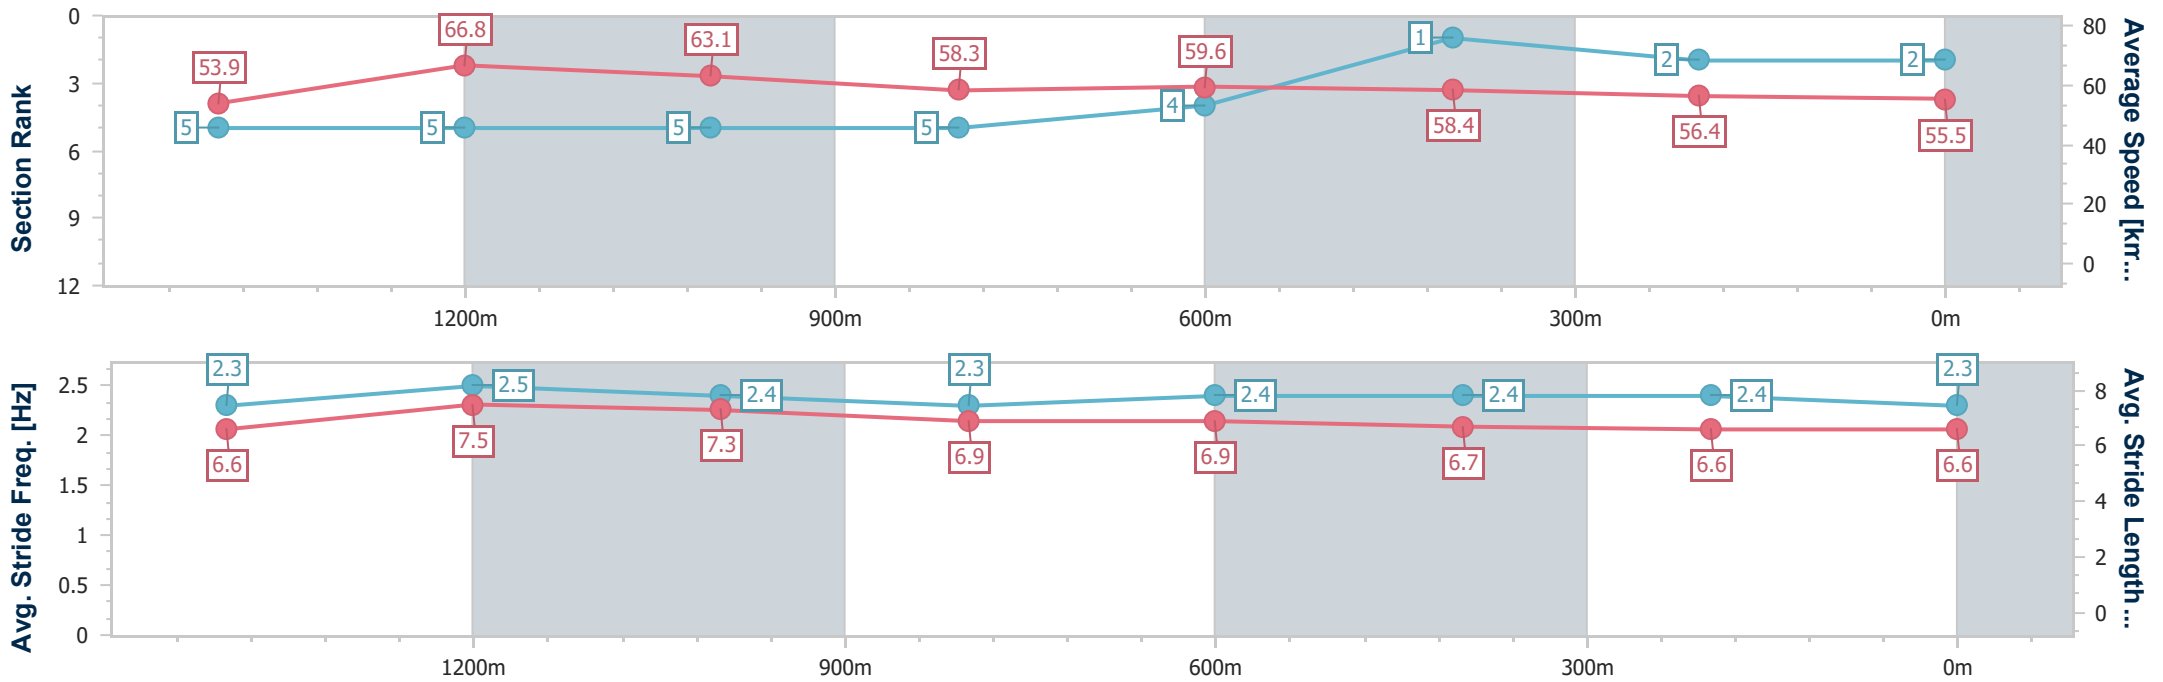

Horse/Jockey Name	Got The Lot
Final Rank	2
Fastest Section Time (Section)	0:10.98 (1400m)
Top Speed [km/h] (Section)	68.9 (Overall)
Race State	Finished

Toowoomba QLD Professional
Race 6: ELEGANT BLINDS TOWOOMBA BENCHMARK 58
Handicap - 1625m

25 February 2023 - 19:13

Track Rating: Good 3, Weather: Fine, Rail Position: +2m Entire

Section	Overall	1400m	1200m	1000m	800m	600m	400m	200m
Section Times	1:40.53 [2] (0:15.15)	1:25.38 [5] (0:10.98)	1:14.40 [5] (0:11.44)	1:02.96 [5] (0:12.41)	0:50.55 [5] (0:12.17)	0:38.38 [4] (0:12.48)	0:25.90 [1] (0:12.95)	0:12.95 [2] (0:12.95)
Average Speed [km/h]	53.9	66.8	63.1	58.3	59.6	58.4	56.4	55.5
Top Speed [km/h]	68.9	68.0	66.1	60.3	61.2	60.6	57.6	56.2
Avg. Dist. to Rail [m]	6.0	3.3	2.9	1.4	2.1	2.7	3.8	2.2
Avg. Stride Freq. [Hz]	2.3	2.5	2.4	2.3	2.4	2.4	2.4	2.3
Avg. Stride Length [m]	6.6	7.5	7.3	6.9	6.9	6.7	6.6	6.6

- [ ] Ranking at each section and finish
- -.-.- No data available at this section
- NA No data available