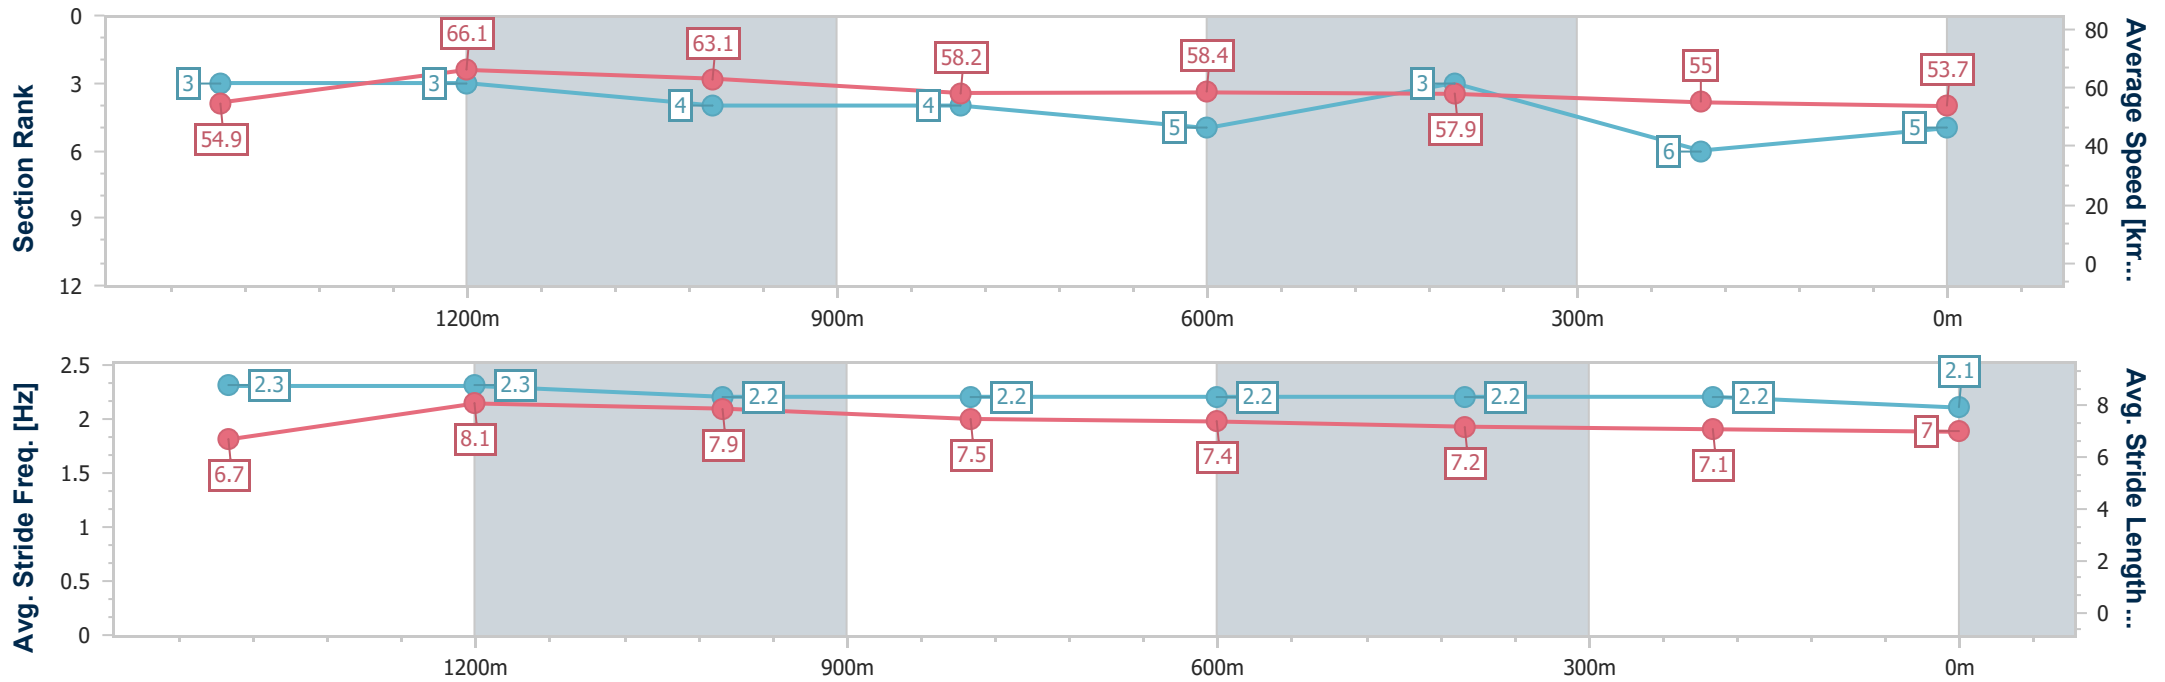

- [] Ranking at each section and finish
- .-.- No data available at this section
- NA No data available

Horse/Jockey Name	Metaverse
Final Rank	5
Fastest Section Time (Section)	0:11.04 (1400m)
Top Speed [km/h] (Section)	70.0 (Overall)
Race State	Finished

Toowoomba QLD Professional
 Race 6: ELEGANT BLINDS TOOWOOMBA BENCHMARK 58
 Handicap - 1625m

25 February 2023 - 19:13

Track Rating: Good 3, Weather: Fine, Rail Position: +2m Entire

Section	Overall	1400m	1200m	1000m	800m	600m	400m	200m
Section Times	1:41.36 [5] (0:14.85)	1:26.51 [3] (0:11.04)	1:15.47 [3] (0:11.47)	1:04.00 [4] (0:12.45)	0:51.55 [4] (0:12.41)	0:39.14 [5] (0:12.55)	0:26.59 [3] (0:13.21)	0:13.38 [6] (0:13.38)
Average Speed [km/h]	54.9	66.1	63.1	58.2	58.4	57.9	55.0	53.7
Top Speed [km/h]	70.0	69.7	66.3	59.8	59.4	59.8	55.9	54.8
Avg. Dist. to Rail [m]	4.9	2.7	3.3	1.6	2.6	2.0	2.9	2.8
Avg. Stride Freq. [Hz]	2.3	2.3	2.2	2.2	2.2	2.2	2.2	2.1
Avg. Stride Length [m]	6.7	8.1	7.9	7.5	7.4	7.2	7.1	7.0