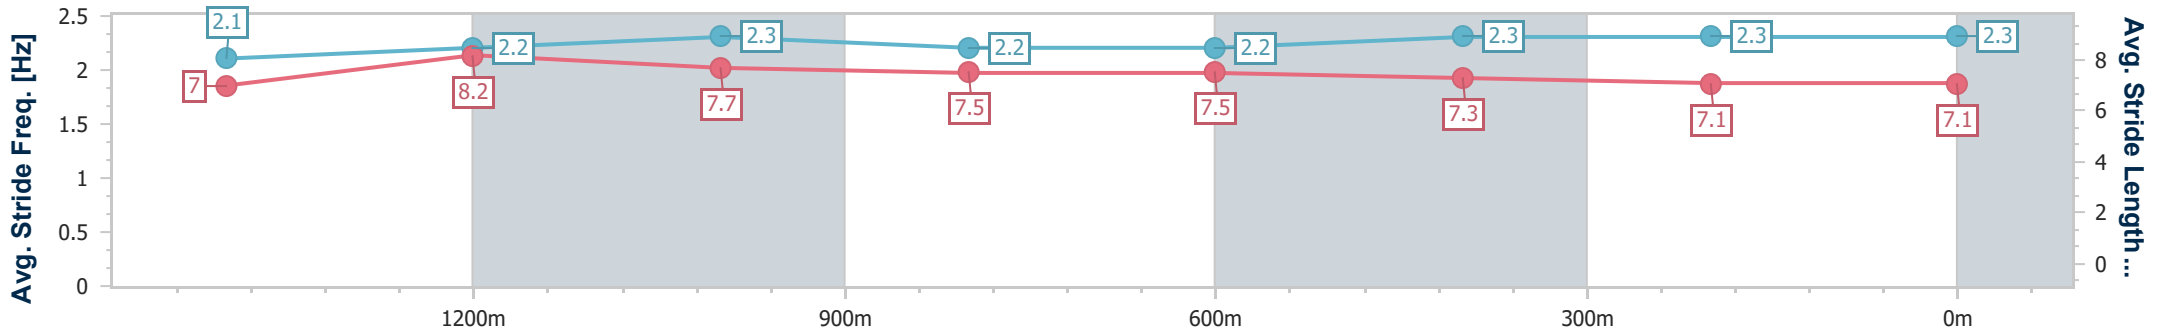

Scratched: Sagrado (#6), Chosen Distance (#7)

Horse/Jockey Name	Drop The Pilot
Final Rank	1
Fastest Section Time (Section)	0:11.05 (1400m)
Top Speed [km/h] (Section)	66.9 (1200m)
Race State	Finished

Toowoomba QLD Professional
 Race 6: ELEGANT BLINDS TOOWOOMBA BENCHMARK 58
 Handicap - 1625m

25 February 2023 - 19:13

Track Rating: Good 3, Weather: Fine, Rail Position: +2m Entire

Section	Overall	1400m	1200m	1000m	800m	600m	400m	200m					
Section Times	1:39.56 [1] (0:15.63)	1:23.93 [9] (0:11.05)	1:12.88 [9] (0:11.39)	1:01.49 [7] (0:12.33)	0:49.16 [7] (0:12.23)	0:36.93 [7] (0:12.26)	0:24.67 [5] (0:12.34)	0:12.33 [1] (0:12.33)					
Average Speed [km/h]	52.0	65.3	63.2	58.7	59.0	59.2	59.0	58.2					
Top Speed [km/h]	66.6	66.5	66.9	60.3	61.2	60.2	59.7	59.3					
Avg. Dist. to Rail [m]	2.9	0.3	0.9	1.2	0.8	1.7	2.9	2.9					
Avg. Stride Freq. [Hz]	2.1	2.2	2.3	2.2	2.2	2.3	2.3	2.3					
Avg. Stride Length [m]	7.0	8.2	7.7	7.5	7.5	7.3	7.1	7.1					