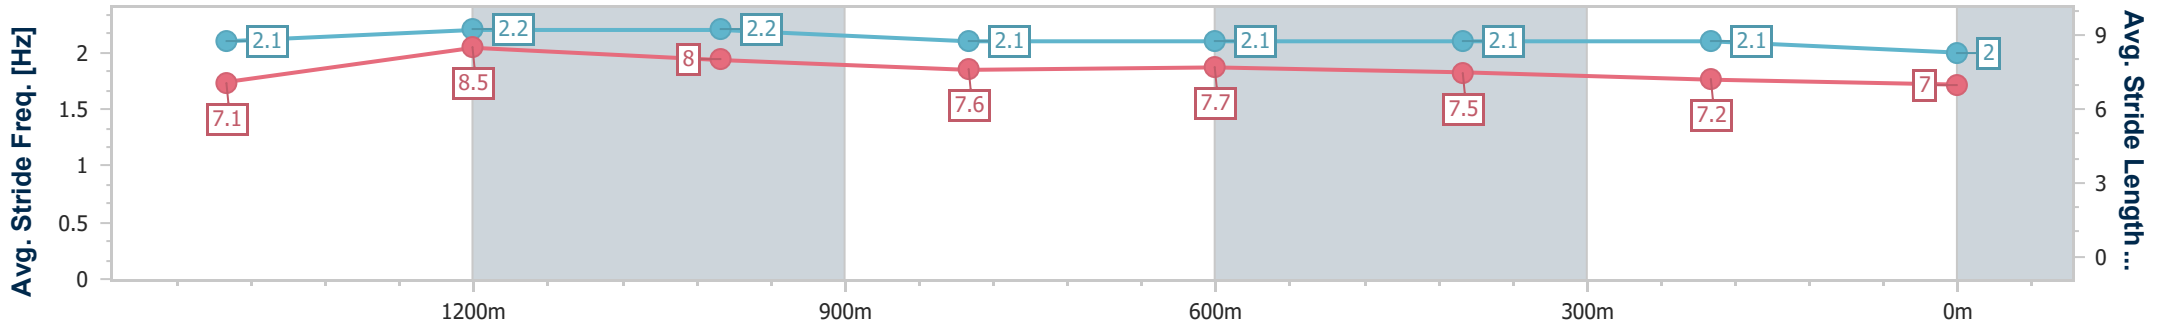

Toowoomba QLD Professional
 Race 6: ELEGANT BLINDS TOWOOMBA BENCHMARK 58
 Handicap - 1625m

25 February 2023 - 19:13

Track Rating: Good 3, Weather: Fine, Rail Position: +2m Entire

Section	Overall	1400m	1200m	1000m	800m	600m	400m	200m
Section Times	1:41.83 [7] (0:14.84)	1:26.99 [2] (0:10.69)	1:16.30 [1] (0:11.39)	1:04.91 [1] (0:12.35)	0:52.56 [1] (0:12.52)	0:40.04 [1] (0:12.86)	0:27.18 [2] (0:13.22)	0:13.96 [5] (0:13.96)
Average Speed [km/h]	55.2	68.7	63.4	58.6	58.0	56.3	54.6	51.6
Top Speed [km/h]	71.3	71.4	66.5	61.3	59.4	59.1	55.8	53.5
Avg. Dist. to Rail [m]	7.8	3.3	2.6	1.0	2.1	1.2	1.7	1.5
Avg. Stride Freq. [Hz]	2.1	2.3	2.2	2.2	2.2	2.2	2.2	2.1
Avg. Stride Length [m]	7.5	8.2	7.9	7.5	7.4	7.1	7.0	6.8

- [] Ranking at each section and finish
- .-.- No data available at this section
- NA No data available

Horse/Jockey Name	Pretty Flash
Final Rank	8
Fastest Section Time (Section)	0:11.06 (1400m)
Top Speed [km/h] (Section)	69.3 (1400m)
Race State	Finished

Toowoomba QLD Professional
 Race 6: ELEGANT BLINDS TOOWOOMBA BENCHMARK 58
 Handicap - 1625m

25 February 2023 - 19:13

Track Rating: Good 3, Weather: Fine, Rail Position: +2m Entire

Section	Overall	1400m	1200m	1000m	800m	600m	400m	200m					
Section Times	1:43.59 [8] (0:15.51)	1:28.08 [8] (0:11.06)	1:17.02 [7] (0:11.54)	1:05.48 [8] (0:12.53)	0:52.95 [9] (0:12.58)	0:40.37 [9] (0:12.72)	0:27.65 [9] (0:13.55)	0:14.10 [8] (0:14.10)					
Average Speed [km/h]	52.7	66.4	62.4	58.0	57.7	57.1	54.0	50.8					
Top Speed [km/h]	68.7	69.3	64.7	59.5	60.6	60.9	55.0	54.7					
Avg. Dist. to Rail [m]	6.6	3.1	2.6	2.7	2.2	1.7	3.7	2.5					
Avg. Stride Freq. [Hz]	2.1	2.2	2.2	2.1	2.1	2.1	2.1	2.0					
Avg. Stride Length [m]	7.1	8.5	8.0	7.6	7.7	7.5	7.2	7.0					