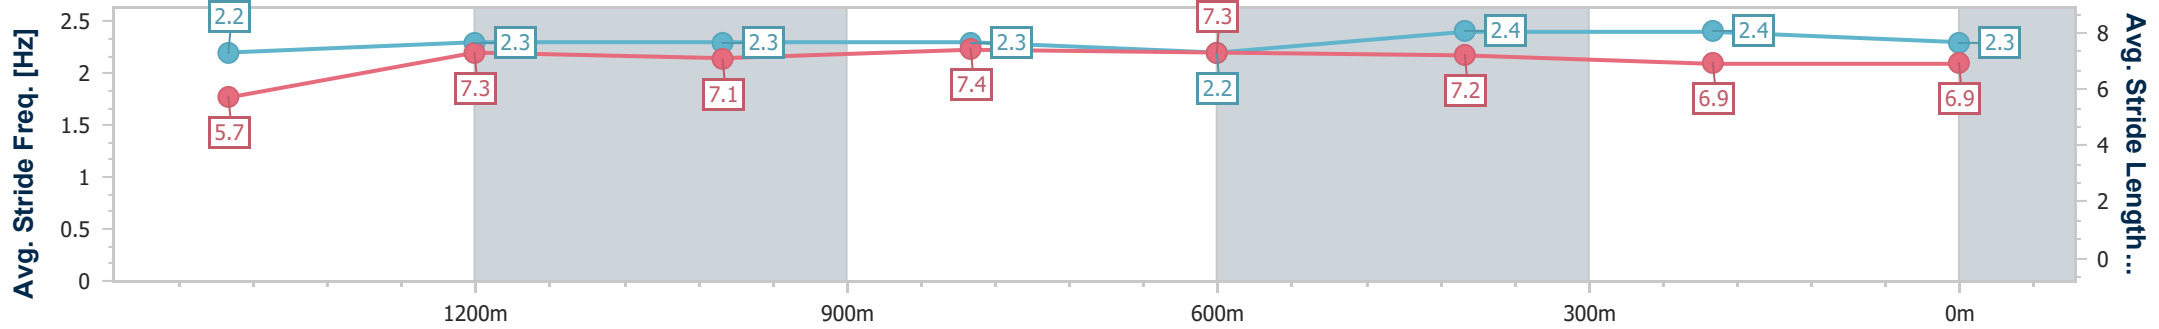

- [] Ranking at each section and finish
- .-.- No data available at this section
- NA No data available

Horse/Jockey Name	Flybridge
Final Rank	5
Fastest Section Time (Section)	0:11.67 (400m)
Top Speed [km/h] (Section)	62.5 (600m)
Race State	Finished

Ipswich QLD Professional

Race 5: TAB RATINGS BAND 0 - 68 Handicap - 1666m

02 March 2023 - 15:42

Track Rating: Soft 5, Weather: , Rail Position: +6m Entire

Section	Overall	1400m	1200m	1000m	800m	600m	400m	200m
Section Times	1:45.00 [5] (0:21.38)	1:23.62 [7] (0:11.85)	1:11.77 [7] (0:12.16)	0:59.61 [6] (0:11.87)	0:47.74 [6] (0:12.21)	0:35.53 [7] (0:11.69)	0:23.84 [6] (0:11.67)	0:12.17 [6] (0:12.17)
Average Speed [km/h]	44.8	59.9	58.3	60.2	58.6	61.5	61.6	59.2
Top Speed [km/h]	58.8	61.4	58.7	61.3	60.6	62.5	62.1	61.1
Avg. Dist. to Rail [m]	6.1	3.0	3.7	3.2	1.8	0.5	1.2	4.1
Avg. Stride Freq. [Hz]	2.2	2.3	2.3	2.3	2.2	2.4	2.4	2.3
Avg. Stride Length [m]	5.7	7.3	7.1	7.4	7.3	7.2	6.9	6.9

- [] Ranking at each section and finish
- .-.- No data available at this section
- NA No data available

Horse/Jockey Name	Seeress
Final Rank	6
Fastest Section Time (Section)	0:11.79 (600m)
Top Speed [km/h] (Section)	61.9 (400m)
Race State	Finished