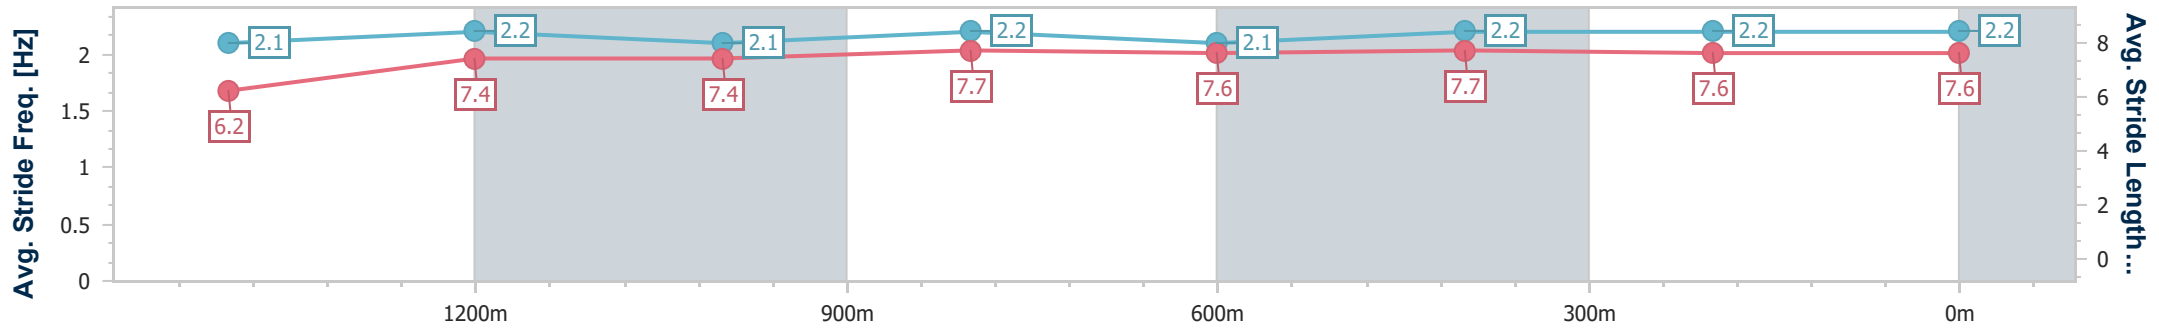

Ipswich QLD Professional

Race 5: TAB RATINGS BAND 0 - 68 Handicap - 1666m

02 March 2023 - 15:42

Track Rating: Soft 5, Weather: , Rail Position: +6m Entire

Section	Overall	1400m	1200m	1000m	800m	600m	400m	200m
Section Times	1:44.53 [2] (0:20.52)	1:24.01 [4] (0:12.31)	1:11.70 [5] (0:12.38)	0:59.32 [5] (0:11.90)	0:47.42 [5] (0:12.04)	0:35.38 [4] (0:11.65)	0:23.73 [4] (0:11.73)	0:12.00 [3] (0:12.00)
Average Speed [km/h]	46.7	58.4	57.9	60.4	59.6	61.9	61.5	60.2
Top Speed [km/h]	59.8	60.0	59.8	61.9	61.4	62.4	62.4	62.1
Avg. Dist. to Rail [m]	5.0	0.8	1.2	1.0	0.4	0.4	1.5	3.3
Avg. Stride Freq. [Hz]	2.1	2.2	2.1	2.2	2.1	2.2	2.2	2.2
Avg. Stride Length [m]	6.2	7.4	7.4	7.7	7.6	7.7	7.6	7.6