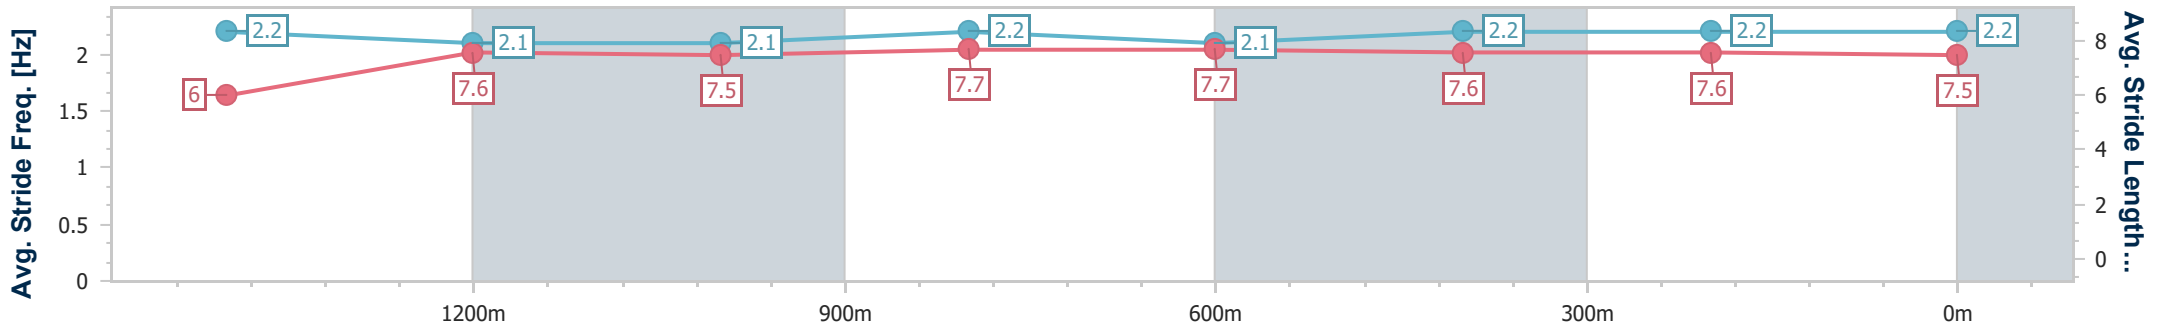

Ipswich QLD Professional

Race 5: TAB RATINGS BAND 0 - 68 Handicap - 1666m

02 March 2023 - 15:42

Track Rating: Soft 5, Weather: , Rail Position: +6m Entire

Section	Overall	1400m	1200m	1000m	800m	600m	400m	200m
Section Times	1:44.79 [4] (0:20.36)	1:24.43 [3] (0:12.18)	1:12.25 [3] (0:12.30)	0:59.95 [3] (0:11.86)	0:48.09 [2] (0:12.17)	0:35.92 [2] (0:11.70)	0:24.22 [2] (0:11.91)	0:12.31 [2] (0:12.31)
Average Speed [km/h]	47.0	58.7	58.2	60.5	58.9	61.5	60.4	58.6
Top Speed [km/h]	60.8	60.4	60.6	61.7	60.6	62.3	61.0	60.8
Avg. Dist. to Rail [m]	5.0	1.3	1.8	1.3	0.8	0.3	0.7	2.2
Avg. Stride Freq. [Hz]	2.2	2.1	2.1	2.2	2.1	2.2	2.2	2.2
Avg. Stride Length [m]	6.0	7.6	7.5	7.7	7.7	7.6	7.6	7.5

- [] Ranking at each section and finish
- .-.- No data available at this section
- NA No data available

Horse/Jockey Name	Flybridge
Final Rank	5
Fastest Section Time (Section)	0:11.67 (400m)
Top Speed [km/h] (Section)	62.5 (600m)
Race State	Finished