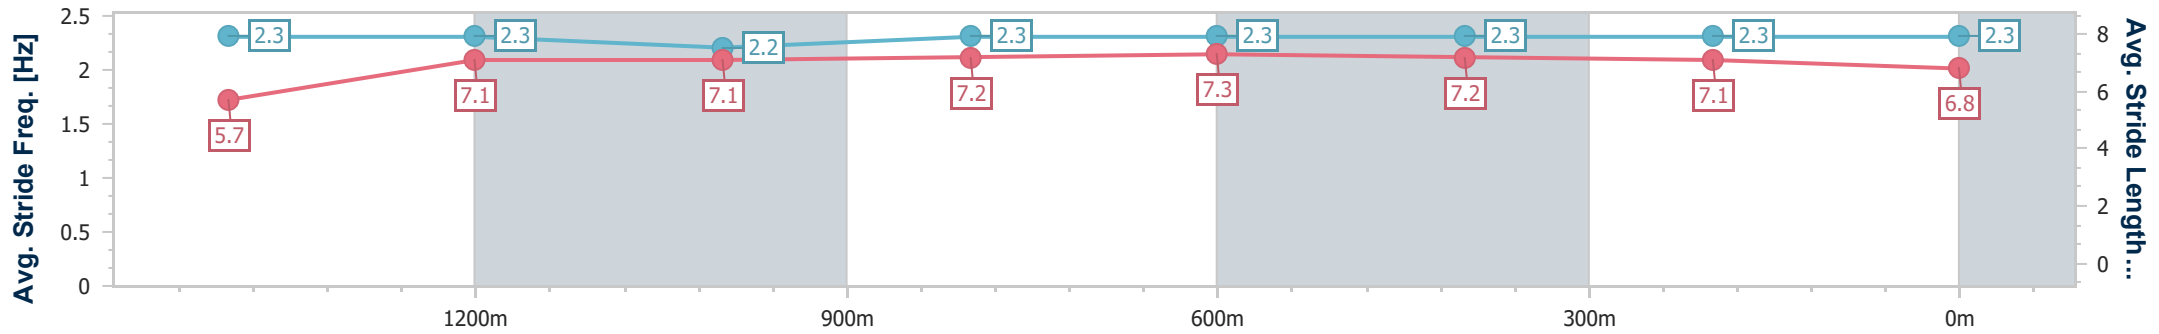

Ipswich QLD Professional

Race 5: TAB RATINGS BAND 0 - 68 Handicap - 1666m

02 March 2023 - 15:42

Track Rating: Soft 5, Weather: , Rail Position: +6m Entire

Section	Overall	1400m	1200m	1000m	800m	600m	400m	200m
Section Times	1:45.71 [7] (0:20.16)	1:25.55 [2] (0:12.20)	1:13.35 [2] (0:12.46)	1:00.89 [2] (0:12.04)	0:48.85 [3] (0:12.16)	0:36.69 [3] (0:11.78)	0:24.91 [3] (0:12.11)	0:12.80 [5] (0:12.80)
Average Speed [km/h]	47.5	58.5	57.2	59.5	58.9	60.9	59.2	56.3
Top Speed [km/h]	62.1	60.8	58.4	60.5	60.3	61.5	60.8	58.7
Avg. Dist. to Rail [m]	6.9	2.0	2.6	2.0	1.2	0.9	0.9	0.9
Avg. Stride Freq. [Hz]	2.3	2.3	2.2	2.3	2.3	2.3	2.3	2.3
Avg. Stride Length [m]	5.7	7.1	7.1	7.2	7.3	7.2	7.1	6.8

- [] Ranking at each section and finish
- .-.- No data available at this section
- NA No data available