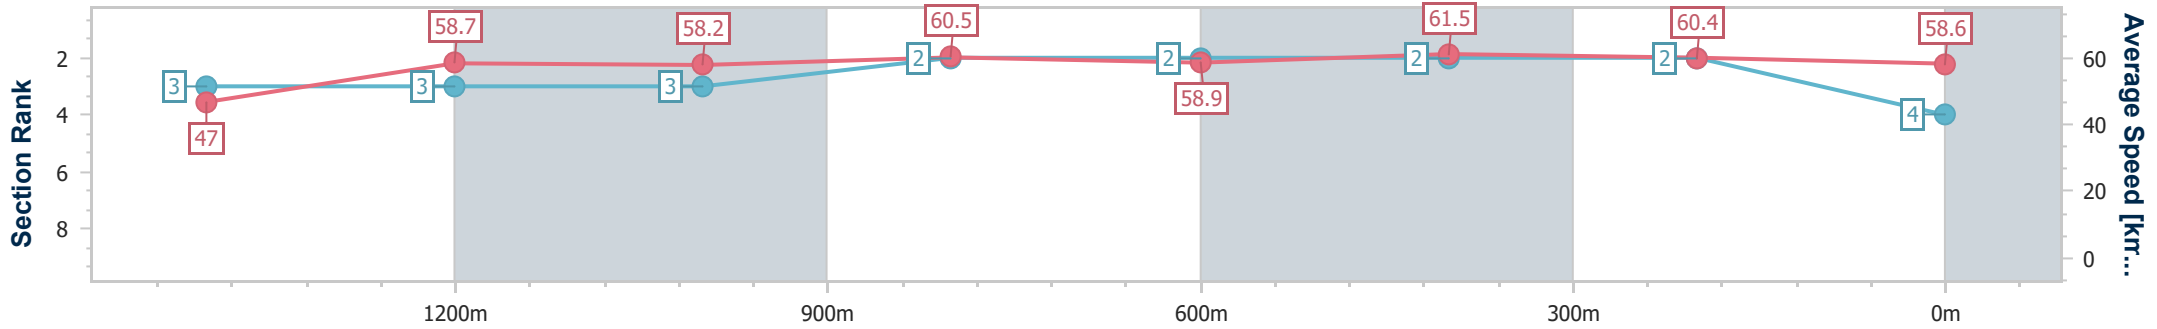

Ipswich QLD Professional

Race 5: TAB RATINGS BAND 0 - 68 Handicap - 1666m

02 March 2023 - 15:42

Track Rating: Soft 5, Weather: , Rail Position: +6m Entire

Section	Overall	1400m	1200m	1000m	800m	600m	400m	200m
Section Times	1:44.79 [4] (0:20.36)	1:24.43 [3] (0:12.18)	1:12.25 [3] (0:12.30)	0:59.95 [3] (0:11.86)	0:48.09 [2] (0:12.17)	0:35.92 [2] (0:11.70)	0:24.22 [2] (0:11.91)	0:12.31 [2] (0:12.31)
Average Speed [km/h]	47.0	58.7	58.2	60.5	58.9	61.5	60.4	58.6
Top Speed [km/h]	60.8	60.4	60.6	61.7	60.6	62.3	61.0	60.8
Avg. Dist. to Rail [m]	5.0	1.3	1.8	1.3	0.8	0.3	0.7	2.2
Avg. Stride Freq. [Hz]	2.2	2.1	2.1	2.2	2.1	2.2	2.2	2.2
Avg. Stride Length [m]	6.0	7.6	7.5	7.7	7.7	7.6	7.6	7.5

- [] Ranking at each section and finish
- .-.- No data available at this section
- NA No data available

Horse/Jockey Name	Flybridge
Final Rank	5
Fastest Section Time (Section)	0:11.67 (400m)
Top Speed [km/h] (Section)	62.5 (600m)
Race State	Finished