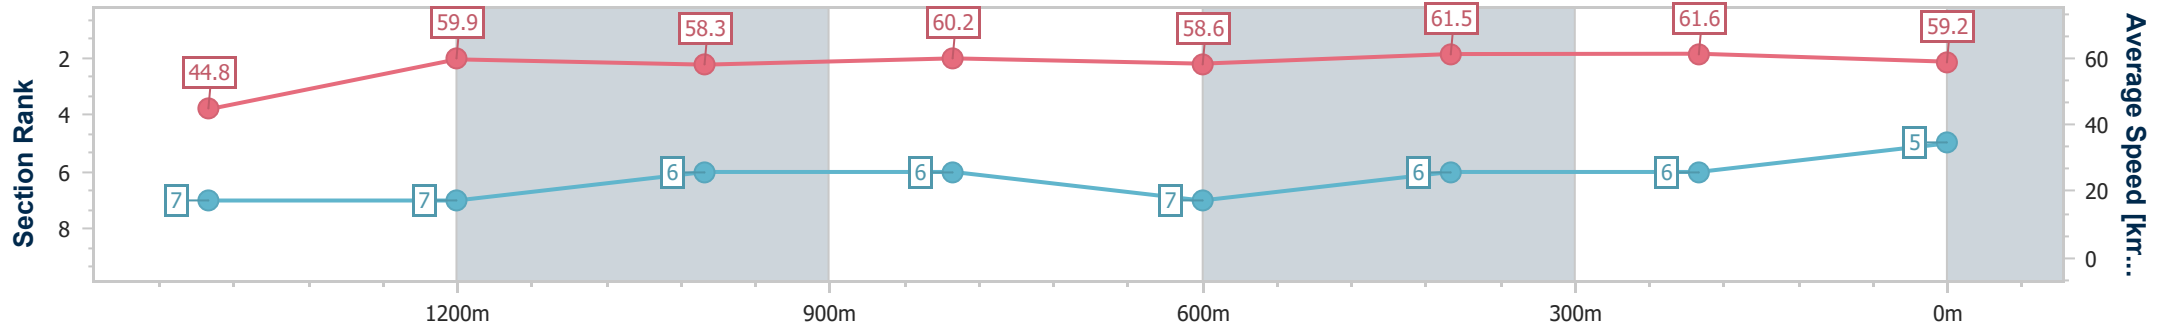

Ipswich QLD Professional

Race 5: TAB RATINGS BAND 0 - 68 Handicap - 1666m

02 March 2023 - 15:42

Track Rating: Soft 5, Weather: , Rail Position: +6m Entire

Section	Overall	1400m	1200m	1000m	800m	600m	400m	200m
Section Times	1:45.00 [5] (0:21.38)	1:23.62 [7] (0:11.85)	1:11.77 [7] (0:12.16)	0:59.61 [6] (0:11.87)	0:47.74 [6] (0:12.21)	0:35.53 [7] (0:11.69)	0:23.84 [6] (0:11.67)	0:12.17 [6] (0:12.17)
Average Speed [km/h]	44.8	59.9	58.3	60.2	58.6	61.5	61.6	59.2
Top Speed [km/h]	58.8	61.4	58.7	61.3	60.6	62.5	62.1	61.1
Avg. Dist. to Rail [m]	6.1	3.0	3.7	3.2	1.8	0.5	1.2	4.1
Avg. Stride Freq. [Hz]	2.2	2.3	2.3	2.3	2.2	2.4	2.4	2.3
Avg. Stride Length [m]	5.7	7.3	7.1	7.4	7.3	7.2	6.9	6.9

- [] Ranking at each section and finish
- .-.- No data available at this section
- NA No data available

Horse/Jockey Name	Seeress
Final Rank	6
Fastest Section Time (Section)	0:11.79 (600m)
Top Speed [km/h] (Section)	61.9 (400m)
Race State	Finished