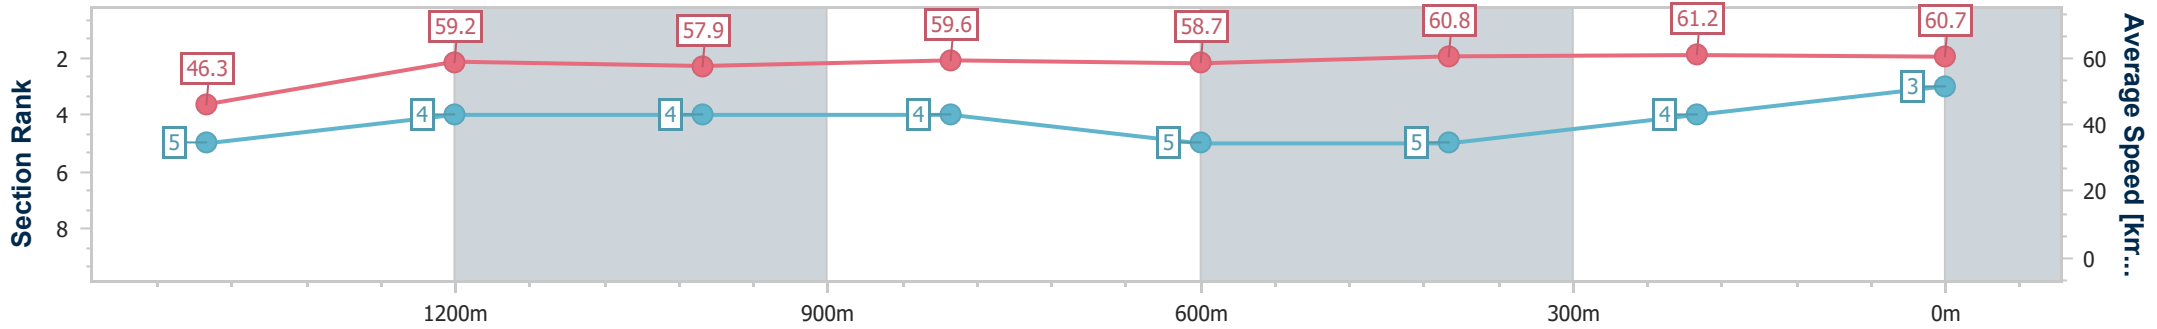

Ipswich QLD Professional

Race 5: TAB RATINGS BAND 0 - 68 Handicap - 1666m

02 March 2023 - 15:42

Track Rating: Soft 5, Weather: , Rail Position: +6m Entire

Section	Overall	1400m	1200m	1000m	800m	600m	400m	200m
Section Times	1:44.65 [3] (0:20.65)	1:24.00 [5] (0:12.06)	1:11.94 [4] (0:12.30)	0:59.64 [4] (0:12.04)	0:47.60 [4] (0:12.18)	0:35.42 [5] (0:11.78)	0:23.64 [5] (0:11.77)	0:11.87 [4] (0:11.87)
Average Speed [km/h]	46.3	59.2	57.9	59.6	58.7	60.8	61.2	60.7
Top Speed [km/h]	59.9	60.0	58.6	60.5	59.8	61.7	61.8	61.9
Avg. Dist. to Rail [m]	4.1	1.8	2.5	2.4	1.7	1.1	0.9	3.8
Avg. Stride Freq. [Hz]	2.2	2.2	2.2	2.2	2.2	2.3	2.3	2.3
Avg. Stride Length [m]	5.9	7.5	7.4	7.4	7.4	7.3	7.2	7.2

- [] Ranking at each section and finish
- .-.- No data available at this section
- NA No data available

Horse/Jockey Name	Lately
Final Rank	4
Fastest Section Time (Section)	0:11.70 (600m)
Top Speed [km/h] (Section)	62.3 (600m)
Race State	Finished