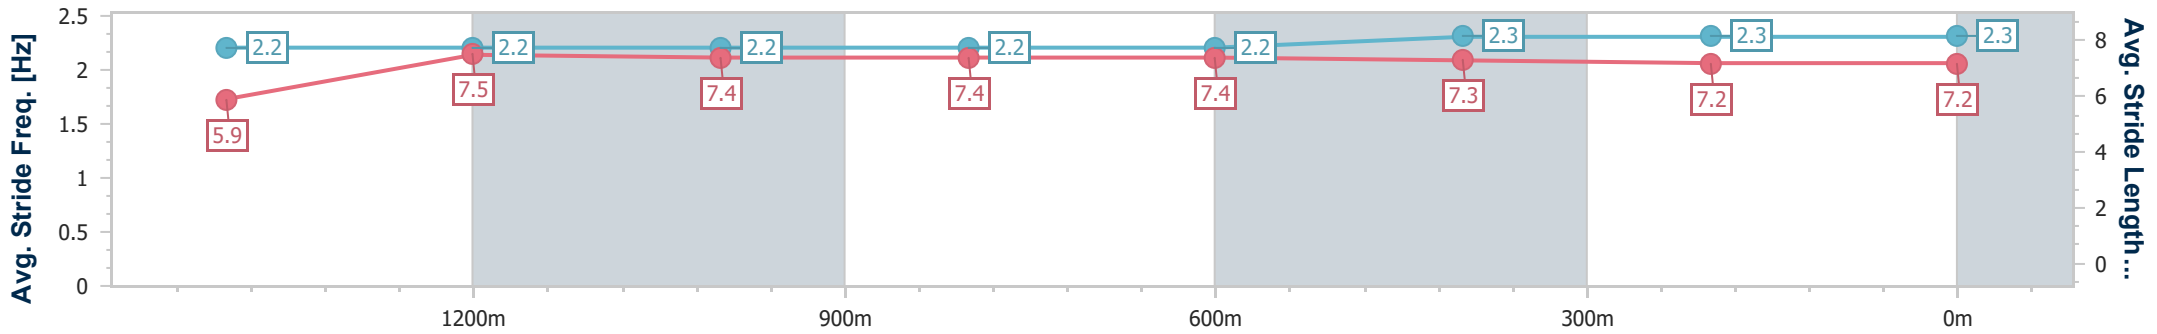

Ipswich QLD Professional

Race 5: TAB RATINGS BAND 0 - 68 Handicap - 1666m

02 March 2023 - 15:42

Track Rating: Soft 5, Weather: , Rail Position: +6m Entire

Section	Overall	1400m	1200m	1000m	800m	600m	400m	200m
Section Times	1:44.65 [3] (0:20.65)	1:24.00 [5] (0:12.06)	1:11.94 [4] (0:12.30)	0:59.64 [4] (0:12.04)	0:47.60 [4] (0:12.18)	0:35.42 [5] (0:11.78)	0:23.64 [5] (0:11.77)	0:11.87 [4] (0:11.87)
Average Speed [km/h]	46.3	59.2	57.9	59.6	58.7	60.8	61.2	60.7
Top Speed [km/h]	59.9	60.0	58.6	60.5	59.8	61.7	61.8	61.9
Avg. Dist. to Rail [m]	4.1	1.8	2.5	2.4	1.7	1.1	0.9	3.8
Avg. Stride Freq. [Hz]	2.2	2.2	2.2	2.2	2.2	2.3	2.3	2.3
Avg. Stride Length [m]	5.9	7.5	7.4	7.4	7.4	7.3	7.2	7.2

- [] Ranking at each section and finish
- .-.- No data available at this section
- NA No data available

Horse/Jockey Name	Lately
Final Rank	4
Fastest Section Time (Section)	0:11.70 (600m)
Top Speed [km/h] (Section)	62.3 (600m)
Race State	Finished