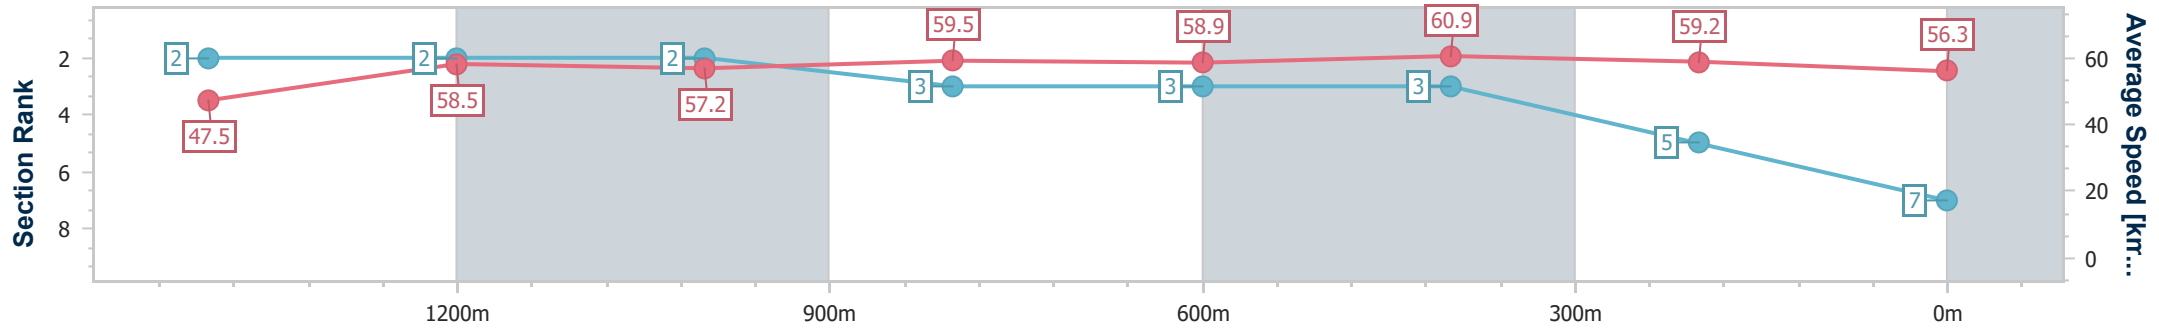

Ipswich QLD Professional

Race 5: TAB RATINGS BAND 0 - 68 Handicap - 1666m

02 March 2023 - 15:42

Track Rating: Soft 5, Weather: , Rail Position: +6m Entire

Section	Overall	1400m	1200m	1000m	800m	600m	400m	200m
Section Times	1:45.71 [7] (0:20.16)	1:25.55 [2] (0:12.20)	1:13.35 [2] (0:12.46)	1:00.89 [2] (0:12.04)	0:48.85 [3] (0:12.16)	0:36.69 [3] (0:11.78)	0:24.91 [3] (0:12.11)	0:12.80 [5] (0:12.80)
Average Speed [km/h]	47.5	58.5	57.2	59.5	58.9	60.9	59.2	56.3
Top Speed [km/h]	62.1	60.8	58.4	60.5	60.3	61.5	60.8	58.7
Avg. Dist. to Rail [m]	6.9	2.0	2.6	2.0	1.2	0.9	0.9	0.9
Avg. Stride Freq. [Hz]	2.3	2.3	2.2	2.3	2.3	2.3	2.3	2.3
Avg. Stride Length [m]	5.7	7.1	7.1	7.2	7.3	7.2	7.1	6.8

- [] Ranking at each section and finish
- .-.- No data available at this section
- NA No data available