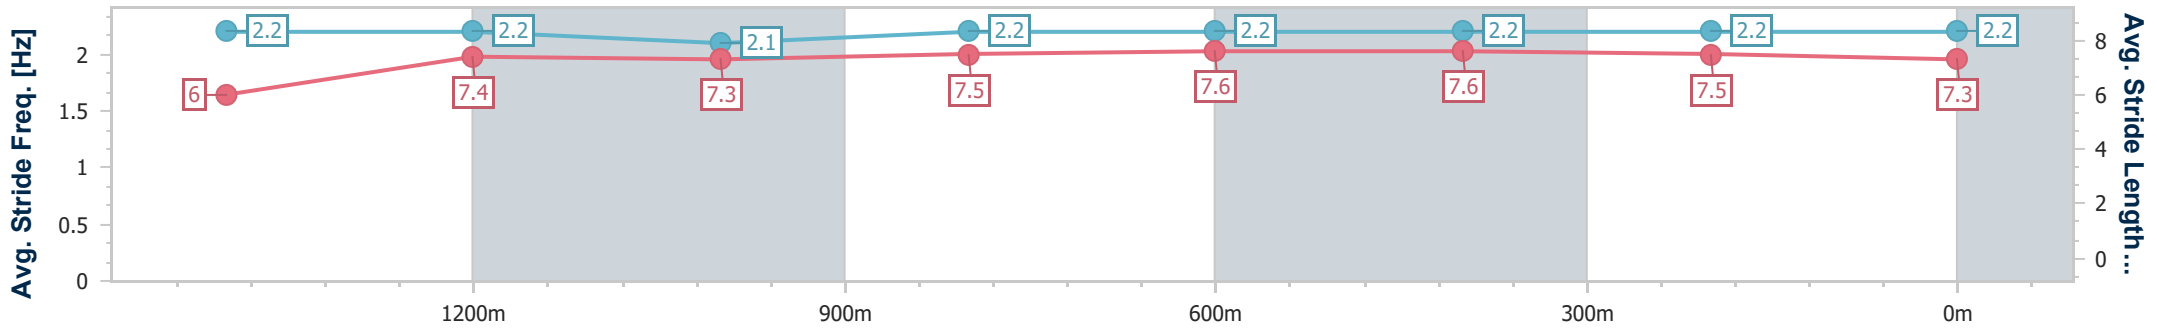

02 March 2023 - 15:42

Track Rating: Soft 5, Weather: , Rail Position: +6m Entire

Section	Overall	1400m	1200m	1000m	800m	600m	400m	200m
Section Times	1:44.39 [1] (0:20.00)	1:24.39 [1] (0:12.19)	1:12.20 [1] (0:12.52)	0:59.68 [1] (0:11.90)	0:47.78 [1] (0:12.05)	0:35.73 [1] (0:11.67)	0:24.06 [1] (0:11.83)	0:12.23 [1] (0:12.23)
Average Speed [km/h]	47.9	58.4	56.7	60.1	59.4	61.4	60.7	58.9
Top Speed [km/h]	64.0	59.5	57.7	61.5	61.2	62.5	61.4	60.6
Avg. Dist. to Rail [m]	6.3	2.9	3.5	2.4	1.6	1.0	0.5	0.3
Avg. Stride Freq. [Hz]	2.2	2.2	2.1	2.2	2.2	2.2	2.2	2.2
Avg. Stride Length [m]	6.0	7.4	7.3	7.5	7.6	7.6	7.5	7.3