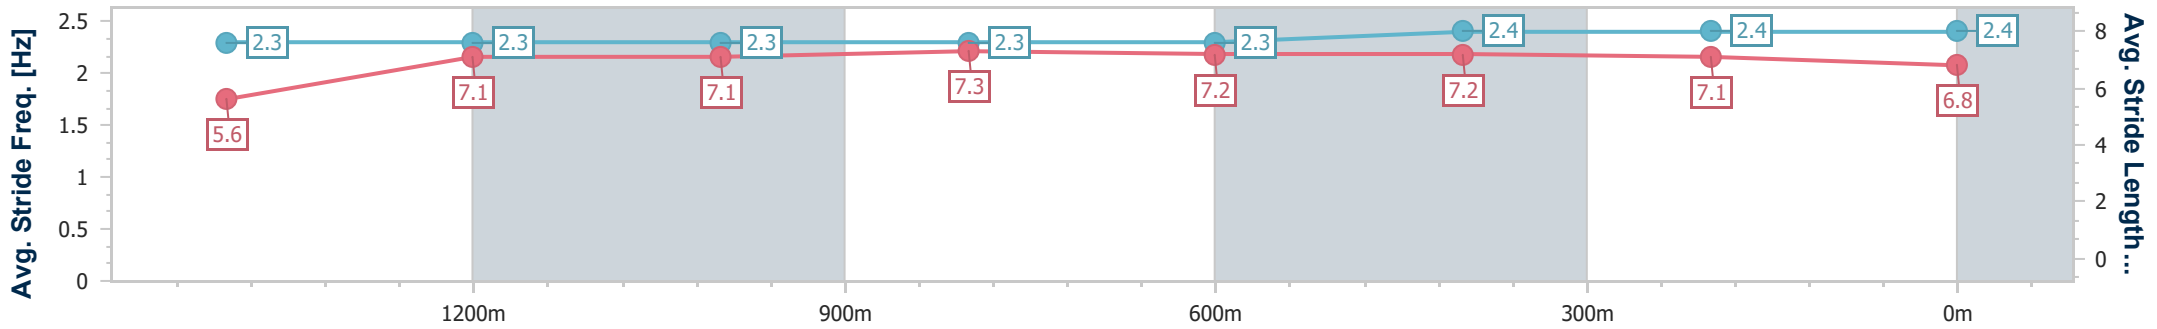

- [] Ranking at each section and finish
- .-.- No data available at this section
- NA No data available

Horse/Jockey Name	Seeress
Final Rank	6
Fastest Section Time (Section)	0:11.79 (600m)
Top Speed [km/h] (Section)	61.9 (400m)
Race State	Finished

Ipswich QLD Professional

Race 5: TAB RATINGS BAND 0 - 68 Handicap - 1666m

02 March 2023 - 15:42

Track Rating: Soft 5, Weather: , Rail Position: +6m Entire

Section	Overall	1400m	1200m	1000m	800m	600m	400m	200m					
Section Times	1:45.01 [6] (0:20.88)	1:24.13 [6] (0:12.20)	1:11.93 [6] (0:12.38)	0:59.55 [7] (0:11.85)	0:47.70 [7] (0:12.11)	0:35.59 [6] (0:11.79)	0:23.80 [7] (0:11.83)	0:11.97 [7] (0:11.97)					
Average Speed [km/h]	45.9	58.6	57.6	60.6	59.3	61.4	61.2	60.2					
Top Speed [km/h]	58.8	60.0	58.9	61.5	61.5	61.6	61.9	61.9					
Avg. Dist. to Rail [m]	5.5	1.6	2.2	1.6	0.5	0.9	2.3	5.5					
Avg. Stride Freq. [Hz]	2.3	2.3	2.3	2.3	2.3	2.4	2.4	2.4					
Avg. Stride Length [m]	5.6	7.1	7.1	7.3	7.2	7.2	7.1	6.8					

- [] Ranking at each section and finish
- .-.- No data available at this section
- NA No data available

Horse/Jockey Name	Storm Attack
Final Rank	7
Fastest Section Time (Section)	0:11.78 (600m)
Top Speed [km/h] (Section)	62.1 (Overall)
Race State	Finished