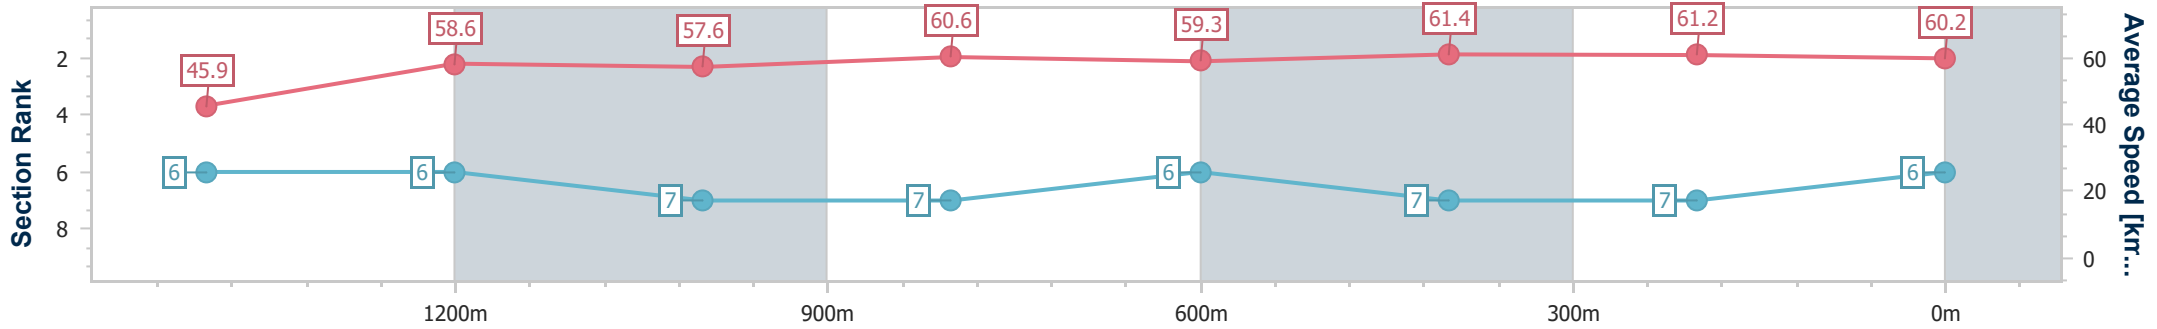

- [] Ranking at each section and finish
- .-.- No data available at this section
- NA No data available

Horse/Jockey Name	Seeress
Final Rank	6
Fastest Section Time (Section)	0:11.79 (600m)
Top Speed [km/h] (Section)	61.9 (400m)
Race State	Finished

Ipswich QLD Professional

Race 5: TAB RATINGS BAND 0 - 68 Handicap - 1666m

02 March 2023 - 15:42

Track Rating: Soft 5, Weather: , Rail Position: +6m Entire

Section	Overall	1400m	1200m	1000m	800m	600m	400m	200m					
Section Times	1:45.01 [6] (0:20.88)	1:24.13 [6] (0:12.20)	1:11.93 [6] (0:12.38)	0:59.55 [7] (0:11.85)	0:47.70 [7] (0:12.11)	0:35.59 [6] (0:11.79)	0:23.80 [7] (0:11.83)	0:11.97 [7] (0:11.97)					
Average Speed [km/h]	45.9	58.6	57.6	60.6	59.3	61.4	61.2	60.2					
Top Speed [km/h]	58.8	60.0	58.9	61.5	61.5	61.6	61.9	61.9					
Avg. Dist. to Rail [m]	5.5	1.6	2.2	1.6	0.5	0.9	2.3	5.5					
Avg. Stride Freq. [Hz]	2.3	2.3	2.3	2.3	2.3	2.4	2.4	2.4					
Avg. Stride Length [m]	5.6	7.1	7.1	7.3	7.2	7.2	7.1	6.8					

- [] Ranking at each section and finish
- .-.- No data available at this section
- NA No data available

Horse/Jockey Name	Storm Attack
Final Rank	7
Fastest Section Time (Section)	0:11.78 (600m)
Top Speed [km/h] (Section)	62.1 (Overall)
Race State	Finished