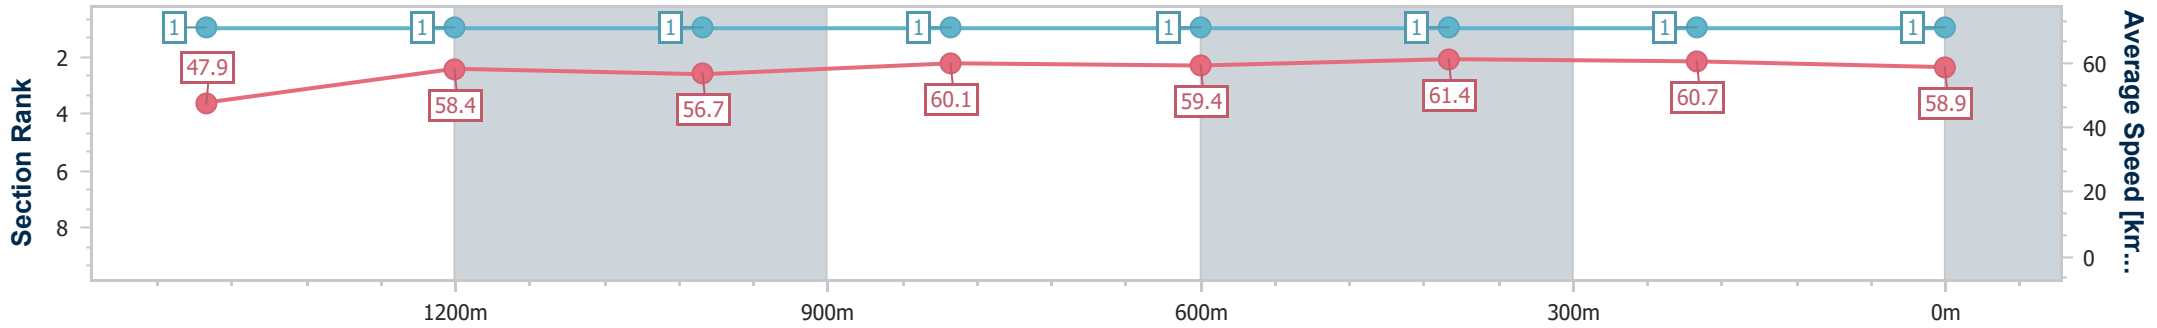

02 March 2023 - 15:42

Track Rating: Soft 5, Weather: , Rail Position: +6m Entire

Section	Overall	1400m	1200m	1000m	800m	600m	400m	200m
Section Times	1:44.39 [1] (0:20.00)	1:24.39 [1] (0:12.19)	1:12.20 [1] (0:12.52)	0:59.68 [1] (0:11.90)	0:47.78 [1] (0:12.05)	0:35.73 [1] (0:11.67)	0:24.06 [1] (0:11.83)	0:12.23 [1] (0:12.23)
Average Speed [km/h]	47.9	58.4	56.7	60.1	59.4	61.4	60.7	58.9
Top Speed [km/h]	64.0	59.5	57.7	61.5	61.2	62.5	61.4	60.6
Avg. Dist. to Rail [m]	6.3	2.9	3.5	2.4	1.6	1.0	0.5	0.3
Avg. Stride Freq. [Hz]	2.2	2.2	2.1	2.2	2.2	2.2	2.2	2.2
Avg. Stride Length [m]	6.0	7.4	7.3	7.5	7.6	7.6	7.5	7.3