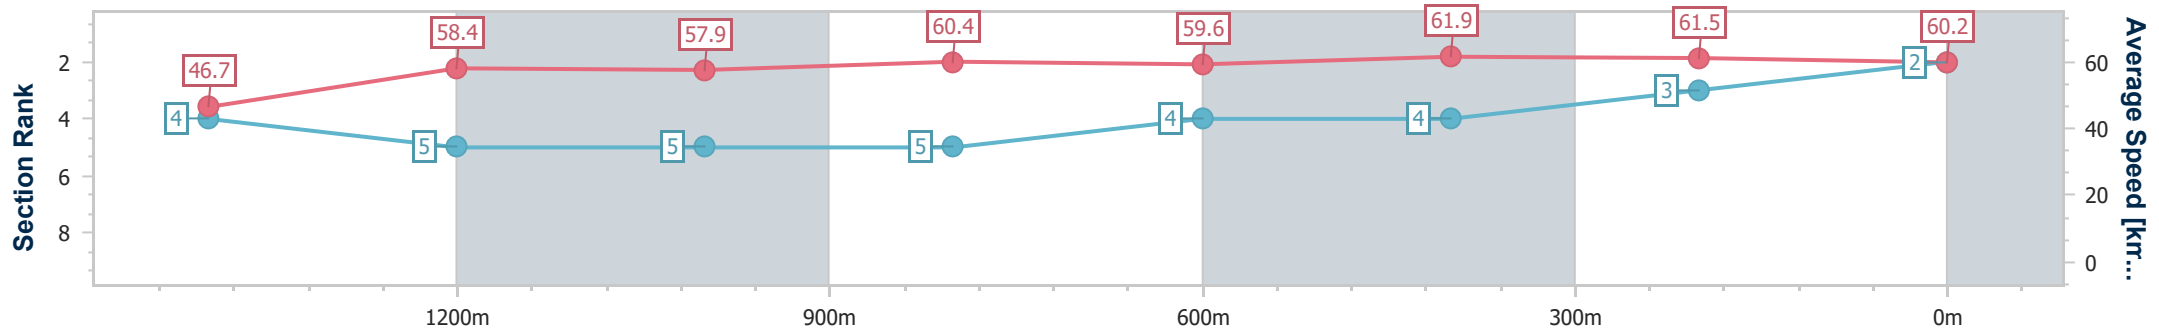

Ipswich QLD Professional

Race 5: TAB RATINGS BAND 0 - 68 Handicap - 1666m

02 March 2023 - 15:42

Track Rating: Soft 5, Weather: , Rail Position: +6m Entire

Section	Overall	1400m	1200m	1000m	800m	600m	400m	200m
Section Times	1:44.53 [2] (0:20.52)	1:24.01 [4] (0:12.31)	1:11.70 [5] (0:12.38)	0:59.32 [5] (0:11.90)	0:47.42 [5] (0:12.04)	0:35.38 [4] (0:11.65)	0:23.73 [4] (0:11.73)	0:12.00 [3] (0:12.00)
Average Speed [km/h]	46.7	58.4	57.9	60.4	59.6	61.9	61.5	60.2
Top Speed [km/h]	59.8	60.0	59.8	61.9	61.4	62.4	62.4	62.1
Avg. Dist. to Rail [m]	5.0	0.8	1.2	1.0	0.4	0.4	1.5	3.3
Avg. Stride Freq. [Hz]	2.1	2.2	2.1	2.2	2.1	2.2	2.2	2.2
Avg. Stride Length [m]	6.2	7.4	7.4	7.7	7.6	7.7	7.6	7.6