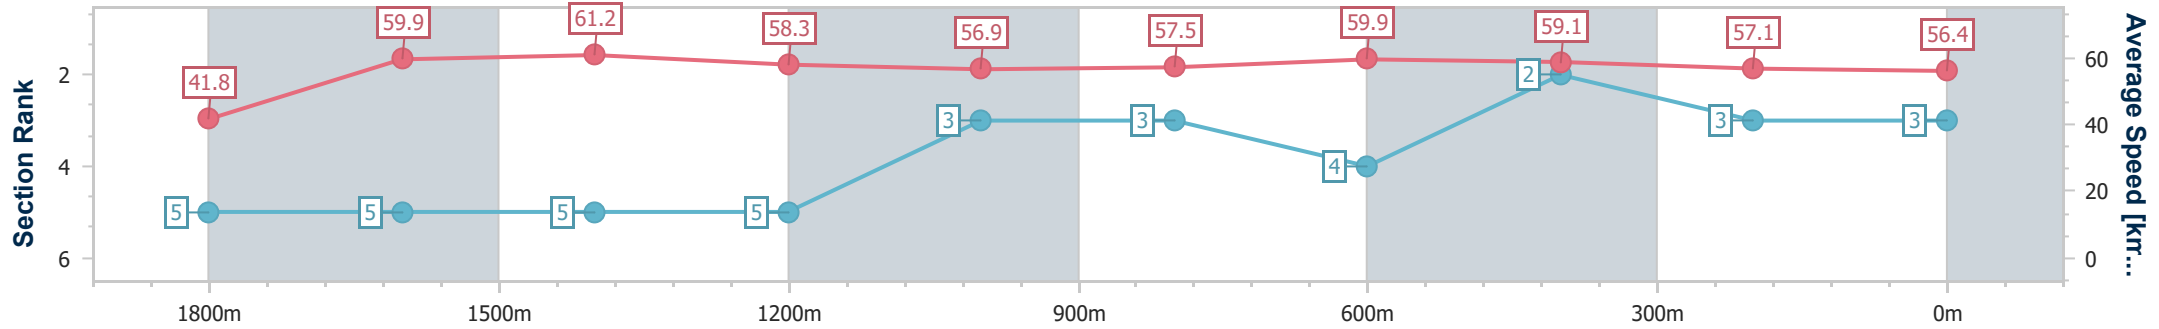

Aquis Park Gold Coast Poly QLD Professional

Race 2: ATOMIC 212 TAKES OFF Class 2 Plate - 1900m

04 March 2023 - 12:55

Track Rating: Synthetic, Weather: Fine, Rail Position: True

Section	Overall	1800m	1600m	1400m	1200m	1000m	800m	600m	400m	200m
Section Times	2:00.40 [3] (0:08.63)	1:51.77 [5] (0:12.12)	1:39.65 [5] (0:11.86)	1:27.79 [5] (0:12.64)	1:15.15 [5] (0:12.64)	1:02.51 [3] (0:12.61)	0:49.90 [3] (0:12.12)	0:37.78 [4] (0:12.31)	0:25.47 [2] (0:12.65)	0:12.82 [3] (0:12.82)
Average Speed [km/h]	41.8	59.9	61.2	58.3	56.9	57.5	59.9	59.1	57.1	56.4
Top Speed [km/h]	55.5	61.4	62.5	61.1	58.9	59.8	61.1	61.1	57.8	57.8
Avg. Dist. to Rail [m]	4.7	3.0	3.0	3.0	3.6	2.6	1.5	2.0	3.2	3.6
Avg. Stride Freq. [Hz]	1.9	2.1	2.2	2.1	2.1	2.1	2.1	2.1	2.1	2.1
Avg. Stride Length [m]	6.0	7.3	7.7	7.5	7.5	7.6	7.6	7.7	7.5	7.4

- [] Ranking at each section and finish
- .-.- No data available at this section
- NA No data available

Horse/Jockey Name	Art Heist
Final Rank	4
Fastest Section Time (Section)	0:08.48 (Overall)
Top Speed [km/h] (Section)	62.7 (1600m)
Race State	Finished