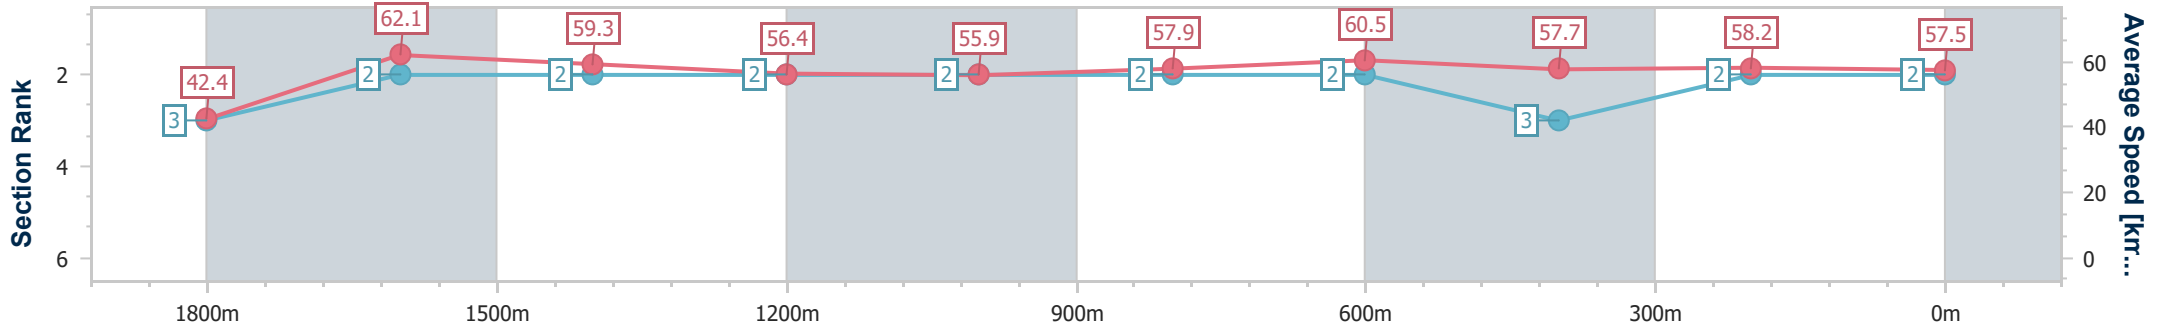

Aquis Park Gold Coast Poly QLD Professional

Race 2: ATOMIC 212 TAKES OFF Class 2 Plate - 1900m

04 March 2023 - 12:55

Track Rating: Synthetic, Weather: Fine, Rail Position: True

Section	Overall	1800m	1600m	1400m	1200m	1000m	800m	600m	400m	200m			
Section Times	2:00.13 [2] (0:08.49)	1:51.64 [3] (0:11.58)	1:40.06 [2] (0:12.16)	1:27.90 [2] (0:12.82)	1:15.08 [2] (0:12.89)	1:02.19 [2] (0:12.50)	0:49.69 [2] (0:11.98)	0:37.71 [2] (0:12.68)	0:25.03 [3] (0:12.48)	0:12.55 [2] (0:12.55)			
Average Speed [km/h]	42.4	62.1	59.3	56.4	55.9	57.9	60.5	57.7	58.2	57.5			
Top Speed [km/h]	59.9	63.4	60.6	57.9	56.4	60.3	60.9	60.4	58.6	58.8			
Avg. Dist. to Rail [m]	1.0	0.2	1.0	0.6	1.3	1.6	1.3	3.0	4.1	3.0			
Avg. Stride Freq. [Hz]	2.1	2.3	2.2	2.2	2.1	2.2	2.3	2.2	2.2	2.2			
Avg. Stride Length [m]	5.6	7.5	7.3	7.3	7.3	7.3	7.4	7.3	7.3	7.3			