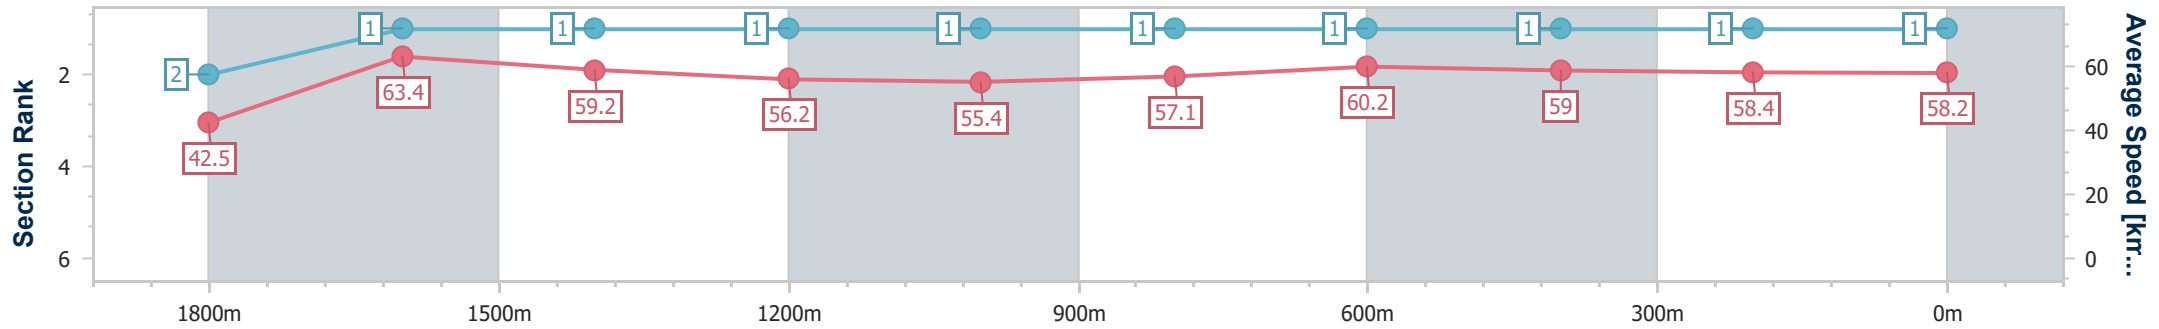

Aquis Park Gold Coast Poly QLD Professional

Race 2: ATOMIC 212 TAKES OFF Class 2 Plate - 1900m

04 March 2023 - 12:55

Track Rating: Synthetic, Weather: Fine, Rail Position: True

Section	Overall	1800m	1600m	1400m	1200m	1000m	800m	600m	400m	200m
Section Times	1:59.36 [1] (0:08.47)	1:50.89 [2] (0:11.33)	1:39.56 [1] (0:12.12)	1:27.44 [1] (0:12.78)	1:14.66 [1] (0:12.98)	1:01.68 [1] (0:12.63)	0:49.05 [1] (0:12.02)	0:37.03 [1] (0:12.27)	0:24.76 [1] (0:12.36)	0:12.40 [1] (0:12.40)
Average Speed [km/h]	42.5	63.4	59.2	56.2	55.4	57.1	60.2	59.0	58.4	58.2
Top Speed [km/h]	61.1	65.1	60.5	58.2	55.8	59.3	61.1	61.2	59.4	60.1
Avg. Dist. to Rail [m]	0.7	0.4	0.7	0.6	0.6	0.6	1.0	1.5	0.2	0.3
Avg. Stride Freq. [Hz]	2.0	2.3	2.2	2.1	2.1	2.2	2.2	2.2	2.2	2.2
Avg. Stride Length [m]	5.8	7.6	7.3	7.2	7.1	7.2	7.5	7.4	7.2	7.3