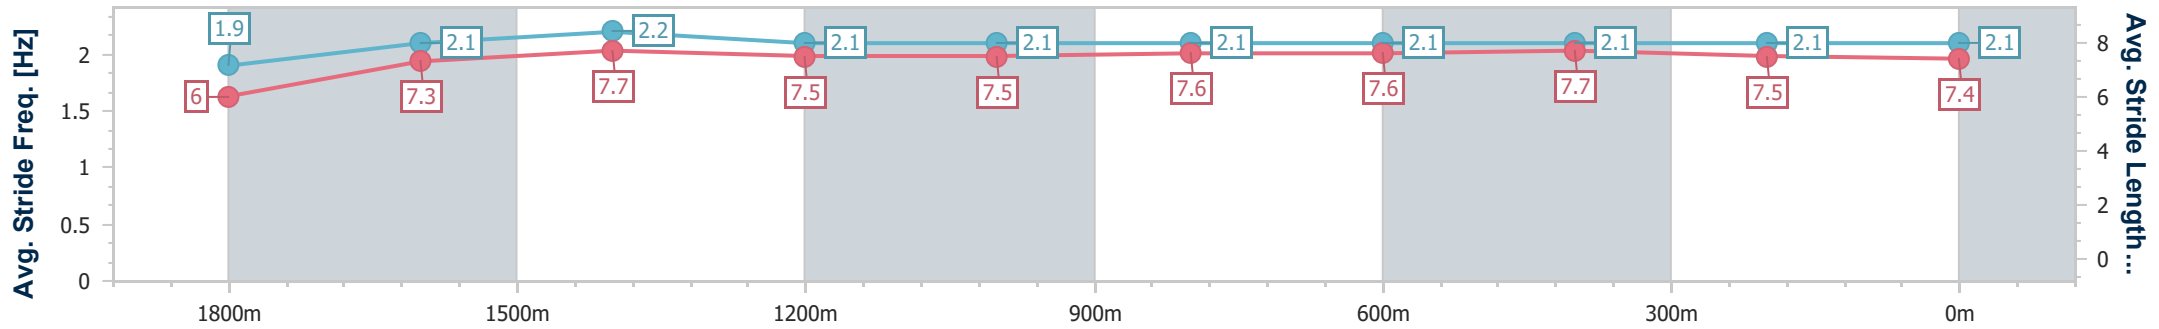

Aquis Park Gold Coast Poly QLD Professional

Race 2: ATOMIC 212 TAKES OFF Class 2 Plate - 1900m

04 March 2023 - 12:55

Track Rating: Synthetic, Weather: Fine, Rail Position: True

Section	Overall	1800m	1600m	1400m	1200m	1000m	800m	600m	400m	200m
Section Times	2:00.40 [3] (0:08.63)	1:51.77 [5] (0:12.12)	1:39.65 [5] (0:11.86)	1:27.79 [5] (0:12.64)	1:15.15 [5] (0:12.64)	1:02.51 [3] (0:12.61)	0:49.90 [3] (0:12.12)	0:37.78 [4] (0:12.31)	0:25.47 [2] (0:12.65)	0:12.82 [3] (0:12.82)
Average Speed [km/h]	41.8	59.9	61.2	58.3	56.9	57.5	59.9	59.1	57.1	56.4
Top Speed [km/h]	55.5	61.4	62.5	61.1	58.9	59.8	61.1	61.1	57.8	57.8
Avg. Dist. to Rail [m]	4.7	3.0	3.0	3.0	3.6	2.6	1.5	2.0	3.2	3.6
Avg. Stride Freq. [Hz]	1.9	2.1	2.2	2.1	2.1	2.1	2.1	2.1	2.1	2.1
Avg. Stride Length [m]	6.0	7.3	7.7	7.5	7.5	7.6	7.6	7.7	7.5	7.4