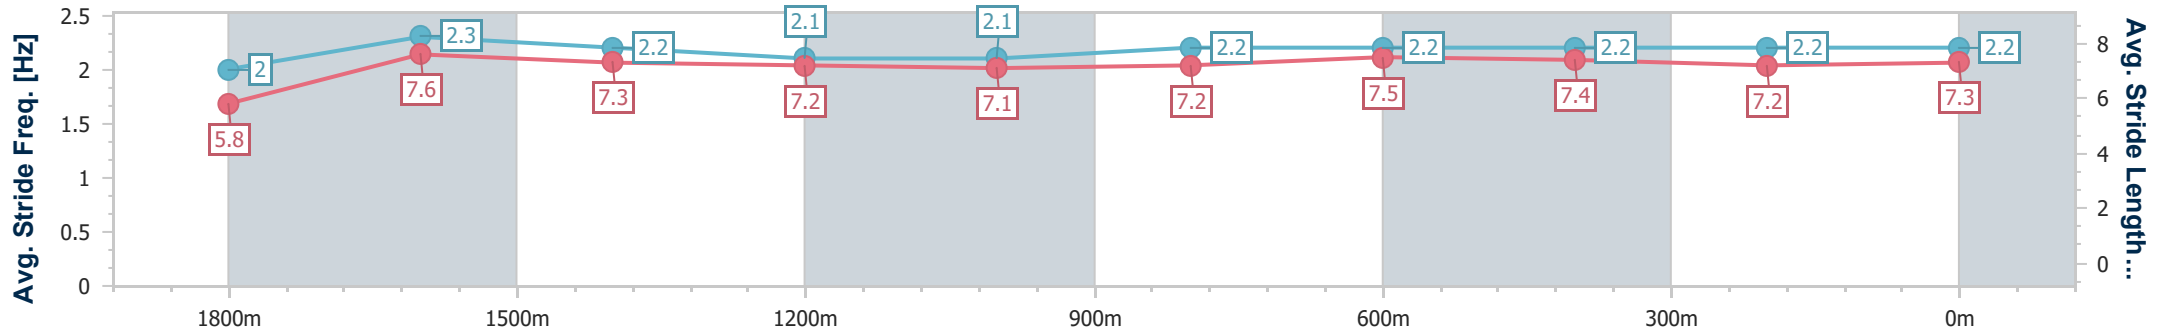

Aquis Park Gold Coast Poly QLD Professional

Race 2: ATOMIC 212 TAKES OFF Class 2 Plate - 1900m

04 March 2023 - 12:55

Track Rating: Synthetic, Weather: Fine, Rail Position: True

Section	Overall	1800m	1600m	1400m	1200m	1000m	800m	600m	400m	200m
Section Times	1:59.36 [1] (0:08.47)	1:50.89 [2] (0:11.33)	1:39.56 [1] (0:12.12)	1:27.44 [1] (0:12.78)	1:14.66 [1] (0:12.98)	1:01.68 [1] (0:12.63)	0:49.05 [1] (0:12.02)	0:37.03 [1] (0:12.27)	0:24.76 [1] (0:12.36)	0:12.40 [1] (0:12.40)
Average Speed [km/h]	42.5	63.4	59.2	56.2	55.4	57.1	60.2	59.0	58.4	58.2
Top Speed [km/h]	61.1	65.1	60.5	58.2	55.8	59.3	61.1	61.2	59.4	60.1
Avg. Dist. to Rail [m]	0.7	0.4	0.7	0.6	0.6	0.6	1.0	1.5	0.2	0.3
Avg. Stride Freq. [Hz]	2.0	2.3	2.2	2.1	2.1	2.2	2.2	2.2	2.2	2.2
Avg. Stride Length [m]	5.8	7.6	7.3	7.2	7.1	7.2	7.5	7.4	7.2	7.3