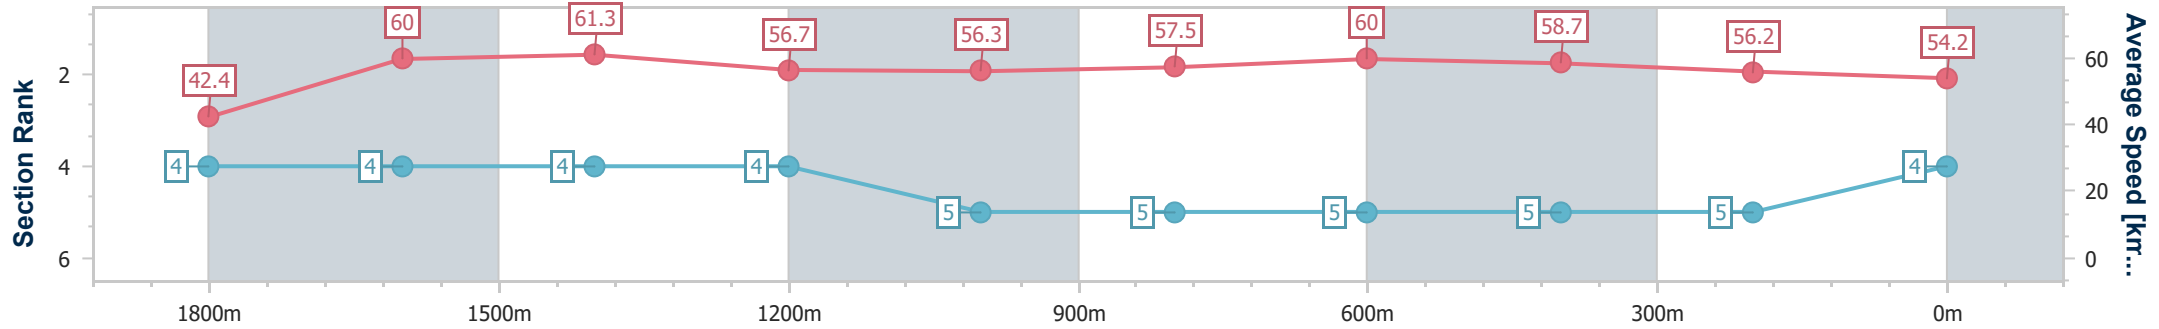

Aquis Park Gold Coast Poly QLD Professional

Race 2: ATOMIC 212 TAKES OFF Class 2 Plate - 1900m

04 March 2023 - 12:55

Track Rating: Synthetic, Weather: Fine, Rail Position: True

Section	Overall	1800m	1600m	1400m	1200m	1000m	800m	600m	400m	200m			
Section Times	2:01.42 [4] (0:08.48)	1:52.94 [4] (0:12.08)	1:40.86 [4] (0:11.81)	1:29.05 [4] (0:12.86)	1:16.19 [4] (0:12.78)	1:03.41 [5] (0:12.58)	0:50.83 [5] (0:12.12)	0:38.71 [5] (0:12.45)	0:26.26 [5] (0:12.92)	0:13.34 [5] (0:13.34)			
Average Speed [km/h]	42.4	60.0	61.3	56.7	56.3	57.5	60.0	58.7	56.2	54.2			
Top Speed [km/h]	57.2	61.3	62.7	58.3	58.2	59.9	61.7	60.9	57.2	57.3			
Avg. Dist. to Rail [m]	4.0	2.5	2.0	1.6	2.7	1.9	1.9	3.0	4.7	6.1			
Avg. Stride Freq. [Hz]	2.2	2.4	2.4	2.3	2.3	2.3	2.4	2.4	2.4	2.4			
Avg. Stride Length [m]	5.3	6.8	7.0	6.8	6.7	6.8	7.0	6.7	6.6	6.4			

- [] Ranking at each section and finish
- .-.- No data available at this section
- NA No data available

Horse/Jockey Name	Lyndall
Final Rank	5
Fastest Section Time (Section)	0:08.38 (Overall)
Top Speed [km/h] (Section)	61.8 (1800m)
Race State	Finished