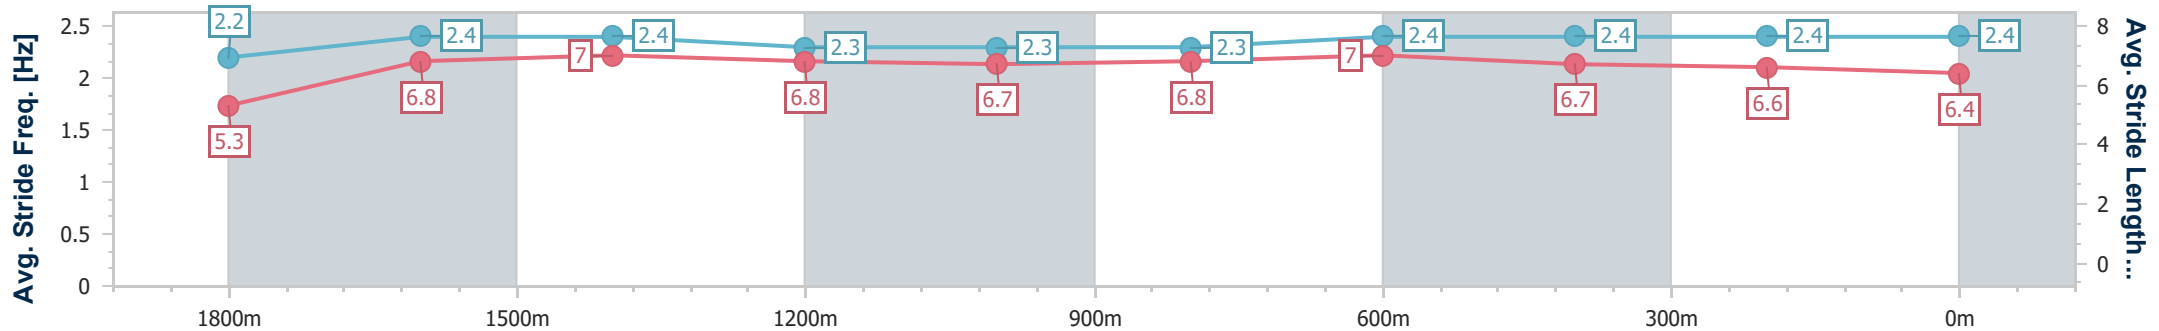

Aquis Park Gold Coast Poly QLD Professional

Race 2: ATOMIC 212 TAKES OFF Class 2 Plate - 1900m

04 March 2023 - 12:55

Track Rating: Synthetic, Weather: Fine, Rail Position: True

Section	Overall	1800m	1600m	1400m	1200m	1000m	800m	600m	400m	200m			
Section Times	2:01.42 [4] (0:08.48)	1:52.94 [4] (0:12.08)	1:40.86 [4] (0:11.81)	1:29.05 [4] (0:12.86)	1:16.19 [4] (0:12.78)	1:03.41 [5] (0:12.58)	0:50.83 [5] (0:12.12)	0:38.71 [5] (0:12.45)	0:26.26 [5] (0:12.92)	0:13.34 [5] (0:13.34)			
Average Speed [km/h]	42.4	60.0	61.3	56.7	56.3	57.5	60.0	58.7	56.2	54.2			
Top Speed [km/h]	57.2	61.3	62.7	58.3	58.2	59.9	61.7	60.9	57.2	57.3			
Avg. Dist. to Rail [m]	4.0	2.5	2.0	1.6	2.7	1.9	1.9	3.0	4.7	6.1			
Avg. Stride Freq. [Hz]	2.2	2.4	2.4	2.3	2.3	2.3	2.4	2.4	2.4	2.4			
Avg. Stride Length [m]	5.3	6.8	7.0	6.8	6.7	6.8	7.0	6.7	6.6	6.4			

- [] Ranking at each section and finish
- .-.- No data available at this section
- NA No data available

Horse/Jockey Name	Lyndall
Final Rank	5
Fastest Section Time (Section)	0:08.38 (Overall)
Top Speed [km/h] (Section)	61.8 (1800m)
Race State	Finished