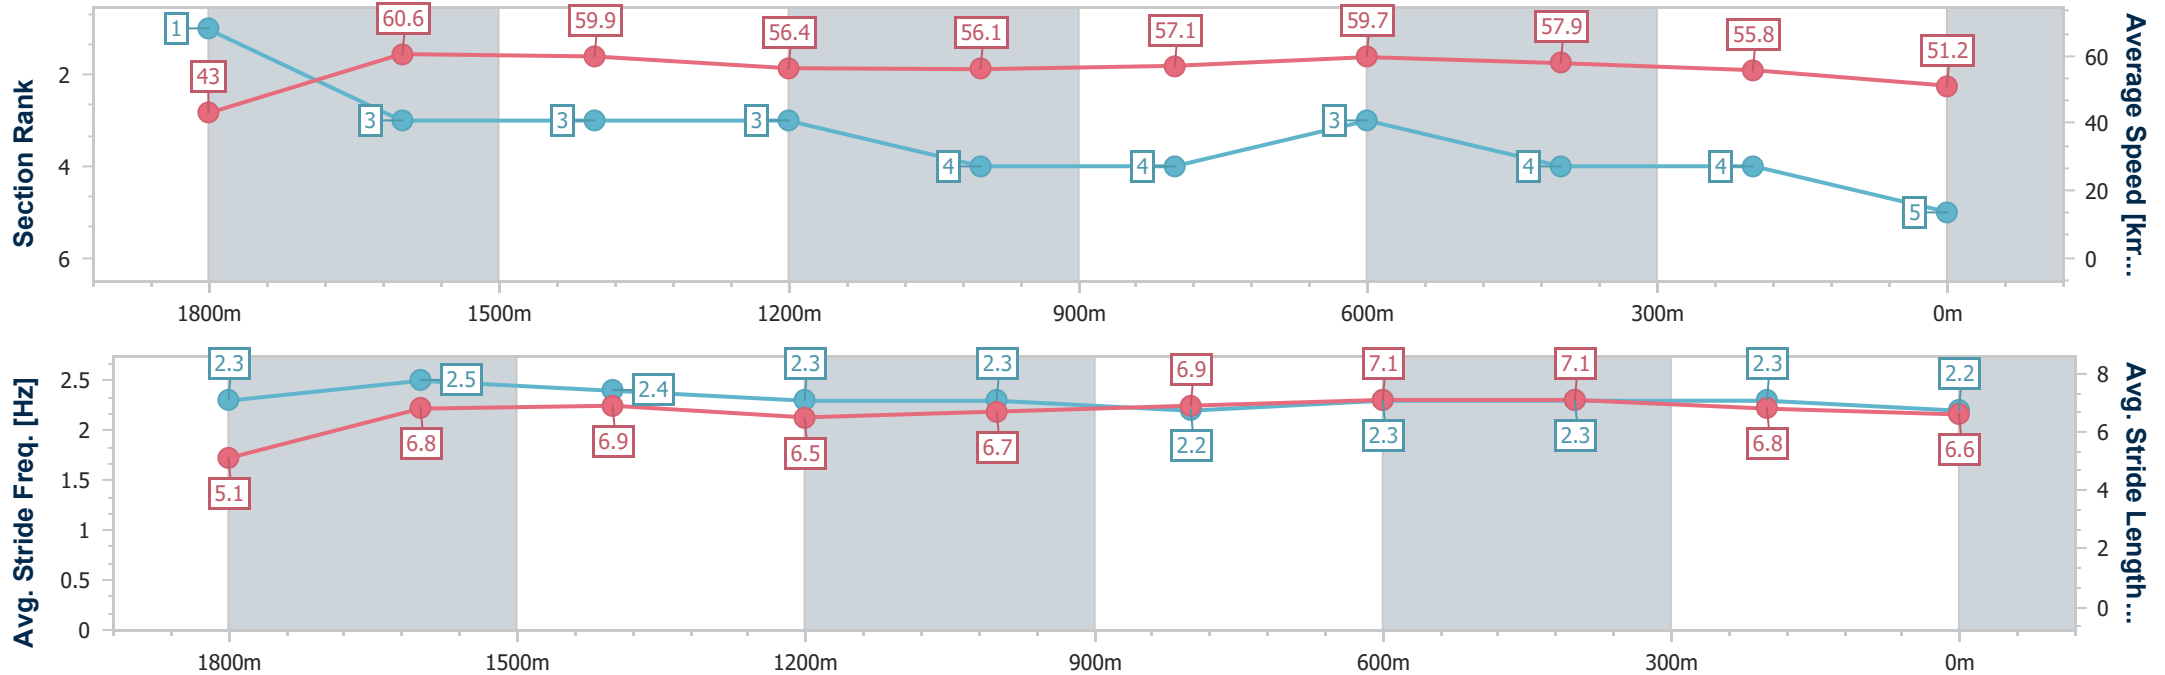

- [] Ranking at each section and finish
- .-.- No data available at this section
- NA No data available

Horse/Jockey Name	Lyndall
Final Rank	5
Fastest Section Time (Section)	0:08.38 (Overall)
Top Speed [km/h] (Section)	61.8 (1800m)
Race State	Finished

Aquis Park Gold Coast Poly QLD Professional

Race 2: ATOMIC 212 TAKES OFF Class 2 Plate - 1900m

04 March 2023 - 12:55

Track Rating: Synthetic, Weather: Fine, Rail Position: True

Section	Overall	1800m	1600m	1400m	1200m	1000m	800m	600m	400m	200m
Section Times	2:02.17 [5] (0:08.38)	1:53.79 [1] (0:11.94)	1:41.85 [3] (0:12.05)	1:29.80 [3] (0:12.80)	1:17.00 [3] (0:12.82)	1:04.18 [4] (0:12.63)	0:51.55 [4] (0:12.06)	0:39.49 [3] (0:12.49)	0:27.00 [4] (0:12.91)	0:14.09 [4] (0:14.09)
Average Speed [km/h]	43.0	60.6	59.9	56.4	56.1	57.1	59.7	57.9	55.8	51.2
Top Speed [km/h]	58.5	61.8	61.5	59.4	57.2	59.1	60.3	60.1	56.3	54.8
Avg. Dist. to Rail [m]	2.0	1.8	0.8	0.4	0.6	0.4	0.3	0.5	1.2	1.4
Avg. Stride Freq. [Hz]	2.3	2.5	2.4	2.3	2.3	2.2	2.3	2.3	2.3	2.2
Avg. Stride Length [m]	5.1	6.8	6.9	6.5	6.7	6.9	7.1	7.1	6.8	6.6

- [] Ranking at each section and finish
- .-.- No data available at this section
- NA No data available