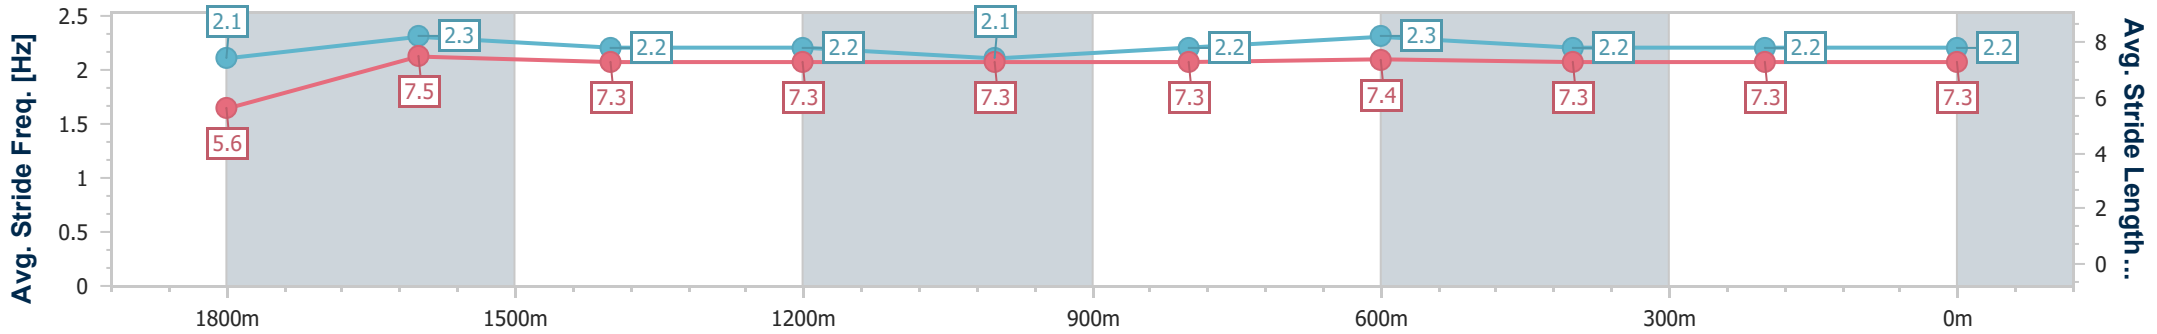

Aquis Park Gold Coast Poly QLD Professional

Race 2: ATOMIC 212 TAKES OFF Class 2 Plate - 1900m

04 March 2023 - 12:55

Track Rating: Synthetic, Weather: Fine, Rail Position: True

Section	Overall	1800m	1600m	1400m	1200m	1000m	800m	600m	400m	200m			
Section Times	2:00.13 [2] (0:08.49)	1:51.64 [3] (0:11.58)	1:40.06 [2] (0:12.16)	1:27.90 [2] (0:12.82)	1:15.08 [2] (0:12.89)	1:02.19 [2] (0:12.50)	0:49.69 [2] (0:11.98)	0:37.71 [2] (0:12.68)	0:25.03 [3] (0:12.48)	0:12.55 [2] (0:12.55)			
Average Speed [km/h]	42.4	62.1	59.3	56.4	55.9	57.9	60.5	57.7	58.2	57.5			
Top Speed [km/h]	59.9	63.4	60.6	57.9	56.4	60.3	60.9	60.4	58.6	58.8			
Avg. Dist. to Rail [m]	1.0	0.2	1.0	0.6	1.3	1.6	1.3	3.0	4.1	3.0			
Avg. Stride Freq. [Hz]	2.1	2.3	2.2	2.2	2.1	2.2	2.3	2.2	2.2	2.2			
Avg. Stride Length [m]	5.6	7.5	7.3	7.3	7.3	7.3	7.4	7.3	7.3	7.3			