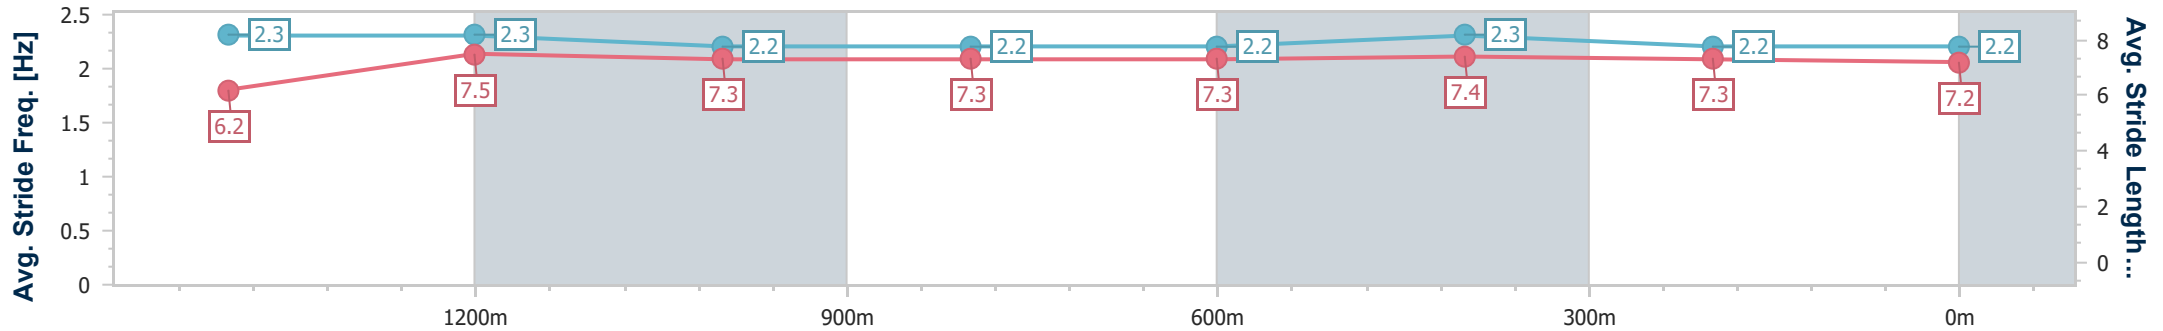

Ipswich QLD Professional  
Race 7: JESSIE BIRD MEMORIAL BENCHMARK 62 Handicap - 1666m

17 March 2023 - 16:10

Track Rating: Good 4, Weather: Hot, Rail Position: True Entire Course

Section	Overall	1400m	1200m	1000m	800m	600m	400m	200m						
Section Times	1:42.82 [3] (0:18.46)	1:24.36 [1] (0:11.51)	1:12.85 [1] (0:11.89)	1:00.96 [1] (0:12.16)	0:48.80 [2] (0:12.18)	0:36.62 [2] (0:11.81)	0:24.81 [1] (0:12.27)	0:12.54 [3] (0:12.54)						
Average Speed [km/h]	51.9	62.8	60.3	59.2	59.0	61.0	58.7	57.5						
Top Speed [km/h]	63.8	63.5	61.0	60.1	60.0	61.7	59.7	59.4						
Avg. Dist. to Rail [m]	4.2	1.0	0.9	0.5	0.3	0.2	1.3	2.9						
Avg. Stride Freq. [Hz]	2.3	2.3	2.3	2.3	2.3	2.3	2.3	2.3						
Avg. Stride Length [m]	6.3	7.4	7.3	7.0	6.9	7.1	6.9	6.8						

- [ ] Ranking at each section and finish
- .-.- No data available at this section
- NA No data available

Horse/Jockey Name	Spirit Of Beans
Final Rank	4
Fastest Section Time (Section)	0:11.63 (1400m)
Top Speed [km/h] (Section)	63.6 (Overall)
Race State	Finished

Ipswich QLD Professional  
 Race 7: JESSIE BIRD MEMORIAL BENCHMARK 62 Handicap - 1666m

17 March 2023 - 16:10

Track Rating: Good 4, Weather: Hot, Rail Position: True Entire Course

Section	Overall	1400m	1200m	1000m	800m	600m	400m	200m					
Section Times	1:42.88 [4] (0:18.77)	1:24.11 [3] (0:11.63)	1:12.48 [3] (0:11.73)	1:00.75 [2] (0:11.90)	0:48.85 [1] (0:12.20)	0:36.65 [1] (0:11.91)	0:24.74 [2] (0:12.32)	0:12.42 [5] (0:12.42)					
Average Speed [km/h]	51.1	62.3	60.6	59.9	58.7	60.5	58.8	58.0					
Top Speed [km/h]	63.6	63.2	62.3	60.8	59.4	61.1	59.6	58.5					
Avg. Dist. to Rail [m]	5.3	1.5	2.7	4.6	1.3	0.3	2.5	3.8					
Avg. Stride Freq. [Hz]	2.3	2.3	2.2	2.2	2.2	2.3	2.2	2.2					
Avg. Stride Length [m]	6.2	7.5	7.3	7.3	7.3	7.4	7.3	7.2					