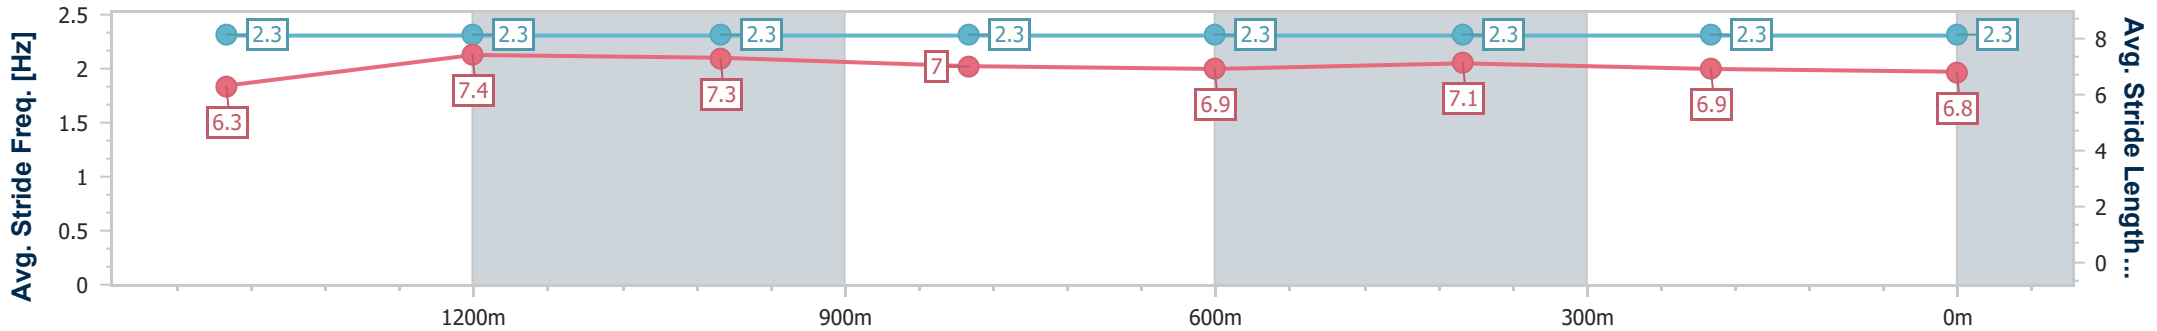

- [ ] Ranking at each section and finish
- .-.- No data available at this section
- NA No data available

Horse/Jockey Name	Van Gogh
Final Rank	3
Fastest Section Time (Section)	0:11.51 (1400m)
Top Speed [km/h] (Section)	63.8 (Overall)
Race State	Finished

Ipswich QLD Professional  
Race 7: JESSIE BIRD MEMORIAL BENCHMARK 62 Handicap - 1666m

17 March 2023 - 16:10

Track Rating: Good 4, Weather: Hot, Rail Position: True Entire Course

Section	Overall	1400m	1200m	1000m	800m	600m	400m	200m						
Section Times	1:42.82 [3] (0:18.46)	1:24.36 [1] (0:11.51)	1:12.85 [1] (0:11.89)	1:00.96 [1] (0:12.16)	0:48.80 [2] (0:12.18)	0:36.62 [2] (0:11.81)	0:24.81 [1] (0:12.27)	0:12.54 [3] (0:12.54)						
Average Speed [km/h]	51.9	62.8	60.3	59.2	59.0	61.0	58.7	57.5						
Top Speed [km/h]	63.8	63.5	61.0	60.1	60.0	61.7	59.7	59.4						
Avg. Dist. to Rail [m]	4.2	1.0	0.9	0.5	0.3	0.2	1.3	2.9						
Avg. Stride Freq. [Hz]	2.3	2.3	2.3	2.3	2.3	2.3	2.3	2.3						
Avg. Stride Length [m]	6.3	7.4	7.3	7.0	6.9	7.1	6.9	6.8						