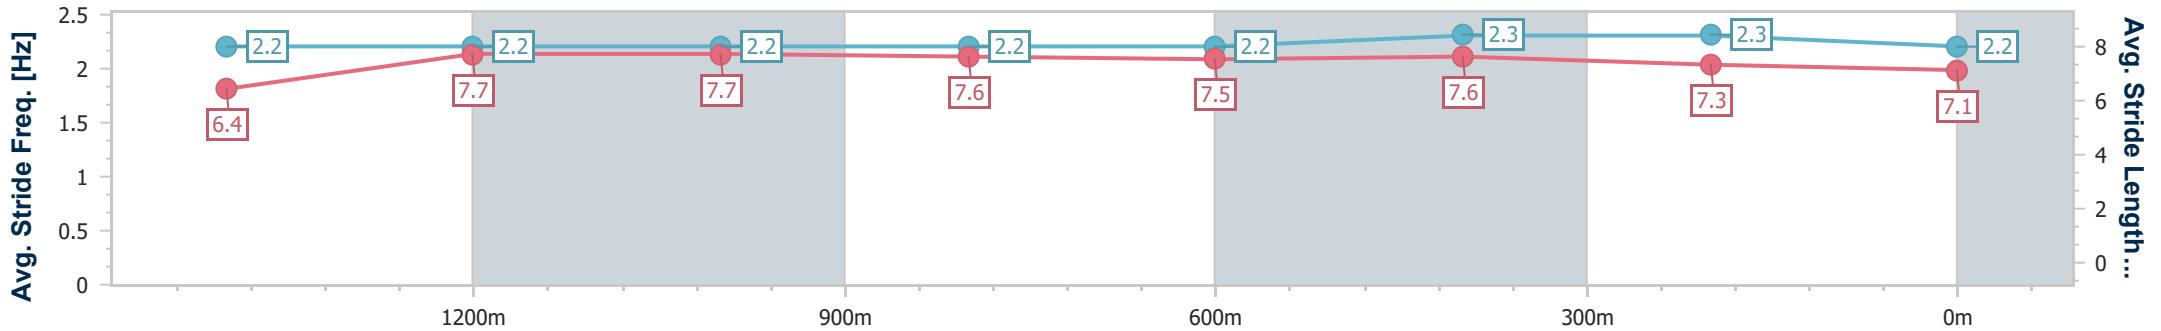

Ipswich QLD Professional  
 Race 7: JESSIE BIRD MEMORIAL BENCHMARK 62 Handicap - 1666m

17 March 2023 - 16:10

Track Rating: Good 4, Weather: Hot, Rail Position: True Entire Course

Section	Overall	1400m	1200m	1000m	800m	600m	400m	200m					
Section Times	1:42.88 [4] (0:18.77)	1:24.11 [3] (0:11.63)	1:12.48 [3] (0:11.73)	1:00.75 [2] (0:11.90)	0:48.85 [1] (0:12.20)	0:36.65 [1] (0:11.91)	0:24.74 [2] (0:12.32)	0:12.42 [5] (0:12.42)					
Average Speed [km/h]	51.1	62.3	60.6	59.9	58.7	60.5	58.8	58.0					
Top Speed [km/h]	63.6	63.2	62.3	60.8	59.4	61.1	59.6	58.5					
Avg. Dist. to Rail [m]	5.3	1.5	2.7	4.6	1.3	0.3	2.5	3.8					
Avg. Stride Freq. [Hz]	2.3	2.3	2.2	2.2	2.2	2.3	2.2	2.2					
Avg. Stride Length [m]	6.2	7.5	7.3	7.3	7.3	7.4	7.3	7.2					

- [ ] Ranking at each section and finish
- .-.- No data available at this section
- NA No data available

Horse/Jockey Name	Roadhouse
Final Rank	5
Fastest Section Time (Section)	0:11.67 (600m)
Top Speed [km/h] (Section)	62.5 (600m)
Race State	Finished

Ipswich QLD Professional  
Race 7: JESSIE BIRD MEMORIAL BENCHMARK 62 Handicap - 1666m

17 March 2023 - 16:10

Track Rating: Good 4, Weather: Hot, Rail Position: True Entire Course

Section	Overall	1400m	1200m	1000m	800m	600m	400m	200m						
Section Times	1:43.37 [5] (0:18.88)	1:24.49 [4] (0:11.74)	1:12.75 [4] (0:11.87)	1:00.88 [4] (0:12.00)	0:48.88 [4] (0:12.08)	0:36.80 [4] (0:11.67)	0:25.13 [4] (0:12.10)	0:13.03 [2] (0:13.03)						
Average Speed [km/h]	50.8	61.5	60.3	59.7	59.4	61.9	60.0	55.3						
Top Speed [km/h]	62.1	62.2	61.9	61.1	61.0	62.5	61.5	59.0						
Avg. Dist. to Rail [m]	6.2	1.1	1.4	1.4	1.0	0.6	3.3	5.0						
Avg. Stride Freq. [Hz]	2.2	2.2	2.2	2.2	2.2	2.3	2.3	2.2						
Avg. Stride Length [m]	6.4	7.7	7.7	7.6	7.5	7.6	7.3	7.1						

- [ ] Ranking at each section and finish
- .-.- No data available at this section
- NA No data available