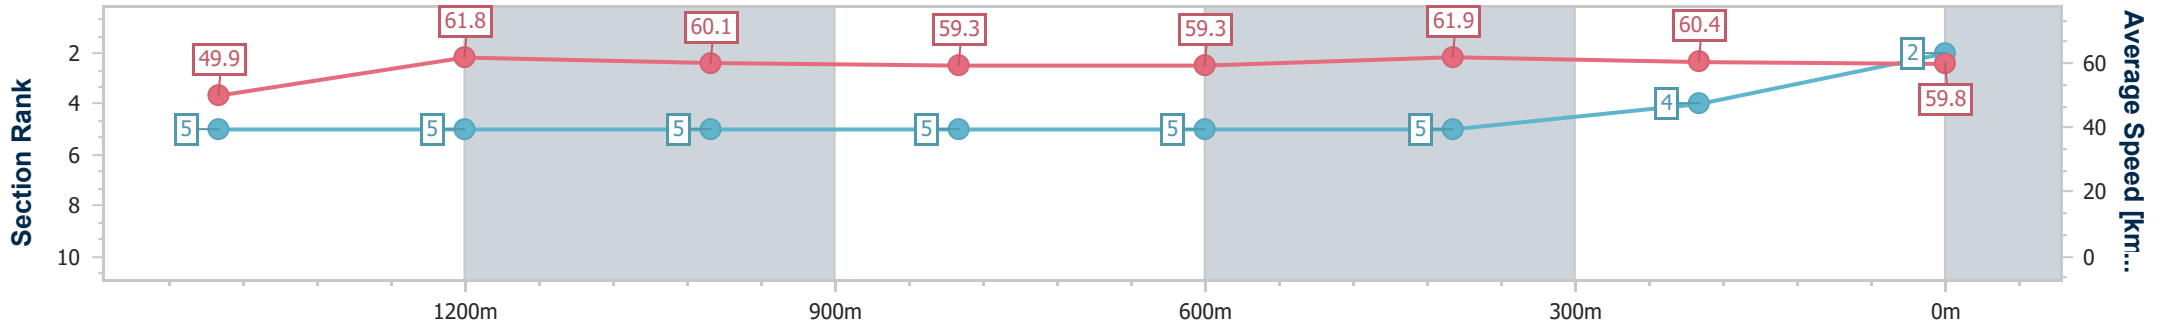

Horse/Jockey Name	Chica Bonita
Final Rank	2
Fastest Section Time (Section)	0:11.57 (1400m)
Top Speed [km/h] (Section)	64.3 (Overall)
Race State	Finished

Ipswich QLD Professional
Race 7: JESSIE BIRD MEMORIAL BENCHMARK 62 Handicap - 1666m

17 March 2023 - 16:10

Track Rating: Good 4, Weather: Hot, Rail Position: True Entire Course

Section	Overall	1400m	1200m	1000m	800m	600m	400m	200m					
Section Times	1:42.50 [2] (0:19.23)	1:23.27 [5] (0:11.57)	1:11.70 [5] (0:11.87)	0:59.83 [5] (0:12.09)	0:47.74 [5] (0:12.07)	0:35.67 [5] (0:11.60)	0:24.07 [5] (0:12.00)	0:12.07 [4] (0:12.07)					
Average Speed [km/h]	49.9	61.8	60.1	59.3	59.3	61.9	60.4	59.8					
Top Speed [km/h]	64.3	64.0	61.4	61.2	60.7	63.5	62.3	61.9					
Avg. Dist. to Rail [m]	5.0	1.2	1.9	1.6	1.6	0.9	3.7	5.7					
Avg. Stride Freq. [Hz]	2.3	2.4	2.4	2.3	2.3	2.4	2.4	2.4					
Avg. Stride Length [m]	6.0	7.1	7.1	7.0	7.0	7.2	6.9	6.8					

- [ ] Ranking at each section and finish
- -.-.- No data available at this section
- NA No data available