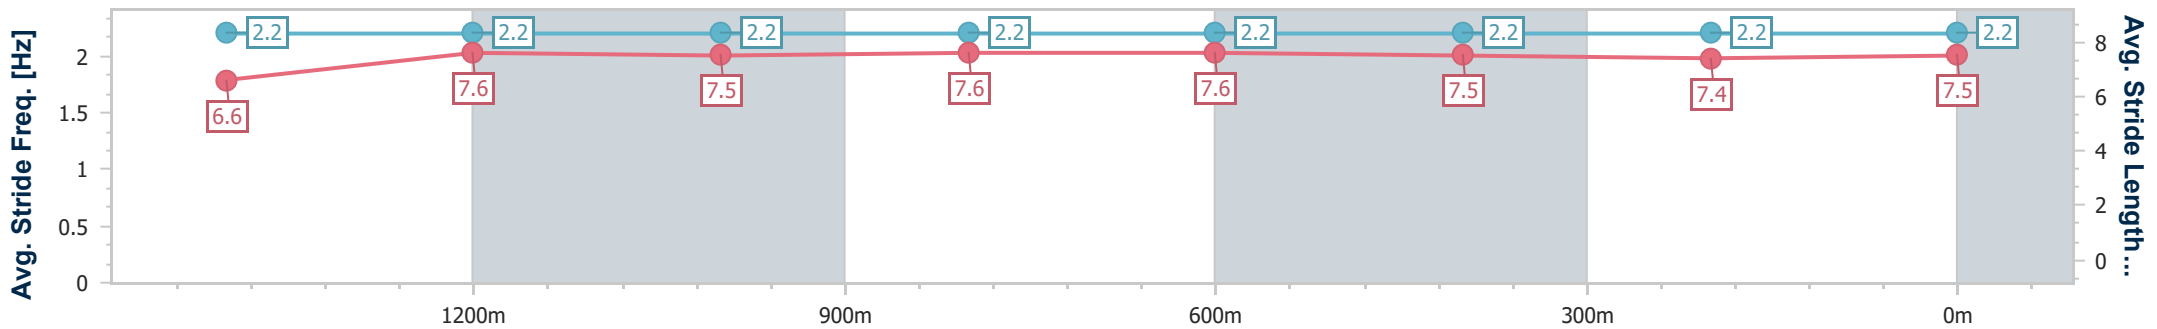

Ipswich QLD Professional  
Race 7: JESSIE BIRD MEMORIAL BENCHMARK 62 Handicap - 1666m

17 March 2023 - 16:10

Track Rating: Good 4, Weather: Hot, Rail Position: True Entire Course

Section	Overall	1400m	1200m	1000m	800m	600m	400m	200m						
Section Times	1:42.49 [1] (0:18.66)	1:23.83 [2] (0:11.66)	1:12.17 [2] (0:12.03)	1:00.14 [3] (0:12.07)	0:48.07 [3] (0:12.06)	0:36.01 [3] (0:11.75)	0:24.26 [3] (0:12.14)	0:12.12 [1] (0:12.12)						
Average Speed [km/h]	51.4	61.6	59.5	59.3	59.2	61.0	59.3	59.4						
Top Speed [km/h]	63.7	62.8	61.5	60.3	60.4	61.7	61.0	61.1						
Avg. Dist. to Rail [m]	2.6	0.3	1.6	2.1	2.1	1.1	0.5	1.0						
Avg. Stride Freq. [Hz]	2.2	2.2	2.2	2.2	2.2	2.2	2.2	2.2						
Avg. Stride Length [m]	6.6	7.6	7.5	7.6	7.6	7.5	7.4	7.5						