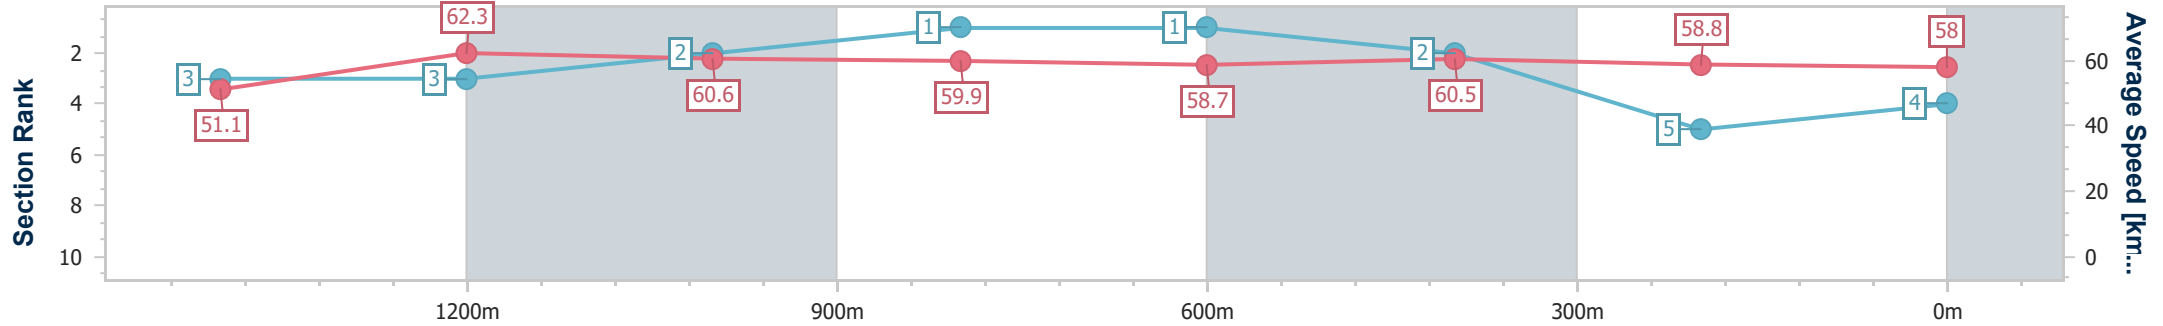

- [ ] Ranking at each section and finish
- .-.- No data available at this section
- NA No data available

Horse/Jockey Name	Spirit Of Beans
Final Rank	4
Fastest Section Time (Section)	0:11.63 (1400m)
Top Speed [km/h] (Section)	63.6 (Overall)
Race State	Finished

Ipswich QLD Professional  
 Race 7: JESSIE BIRD MEMORIAL BENCHMARK 62 Handicap - 1666m

17 March 2023 - 16:10

Track Rating: Good 4, Weather: Hot, Rail Position: True Entire Course

Section	Overall	1400m	1200m	1000m	800m	600m	400m	200m					
Section Times	1:42.88 [4] (0:18.77)	1:24.11 [3] (0:11.63)	1:12.48 [3] (0:11.73)	1:00.75 [2] (0:11.90)	0:48.85 [1] (0:12.20)	0:36.65 [1] (0:11.91)	0:24.74 [2] (0:12.32)	0:12.42 [5] (0:12.42)					
Average Speed [km/h]	51.1	62.3	60.6	59.9	58.7	60.5	58.8	58.0					
Top Speed [km/h]	63.6	63.2	62.3	60.8	59.4	61.1	59.6	58.5					
Avg. Dist. to Rail [m]	5.3	1.5	2.7	4.6	1.3	0.3	2.5	3.8					
Avg. Stride Freq. [Hz]	2.3	2.3	2.2	2.2	2.2	2.3	2.2	2.2					
Avg. Stride Length [m]	6.2	7.5	7.3	7.3	7.3	7.4	7.3	7.2					