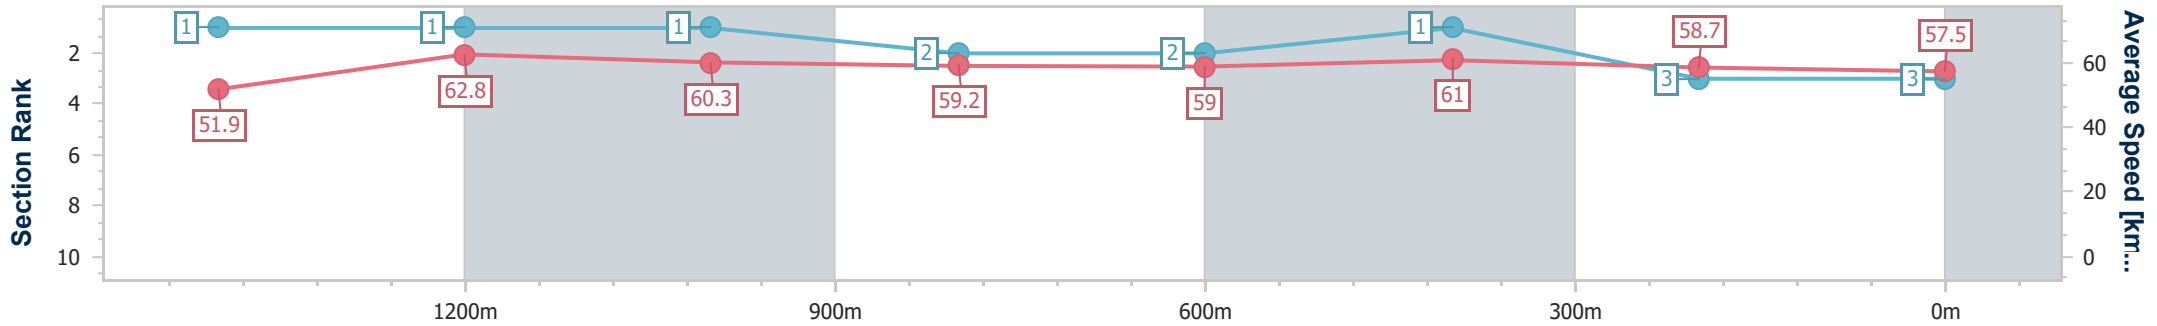

- [ ] Ranking at each section and finish
- .-.- No data available at this section
- NA No data available

Horse/Jockey Name	Van Gogh
Final Rank	3
Fastest Section Time (Section)	0:11.51 (1400m)
Top Speed [km/h] (Section)	63.8 (Overall)
Race State	Finished

Ipswich QLD Professional  
Race 7: JESSIE BIRD MEMORIAL BENCHMARK 62 Handicap - 1666m

17 March 2023 - 16:10

Track Rating: Good 4, Weather: Hot, Rail Position: True Entire Course

Section	Overall	1400m	1200m	1000m	800m	600m	400m	200m						
Section Times	1:42.82 [3] (0:18.46)	1:24.36 [1] (0:11.51)	1:12.85 [1] (0:11.89)	1:00.96 [1] (0:12.16)	0:48.80 [2] (0:12.18)	0:36.62 [2] (0:11.81)	0:24.81 [1] (0:12.27)	0:12.54 [3] (0:12.54)						
Average Speed [km/h]	51.9	62.8	60.3	59.2	59.0	61.0	58.7	57.5						
Top Speed [km/h]	63.8	63.5	61.0	60.1	60.0	61.7	59.7	59.4						
Avg. Dist. to Rail [m]	4.2	1.0	0.9	0.5	0.3	0.2	1.3	2.9						
Avg. Stride Freq. [Hz]	2.3	2.3	2.3	2.3	2.3	2.3	2.3	2.3						
Avg. Stride Length [m]	6.3	7.4	7.3	7.0	6.9	7.1	6.9	6.8						