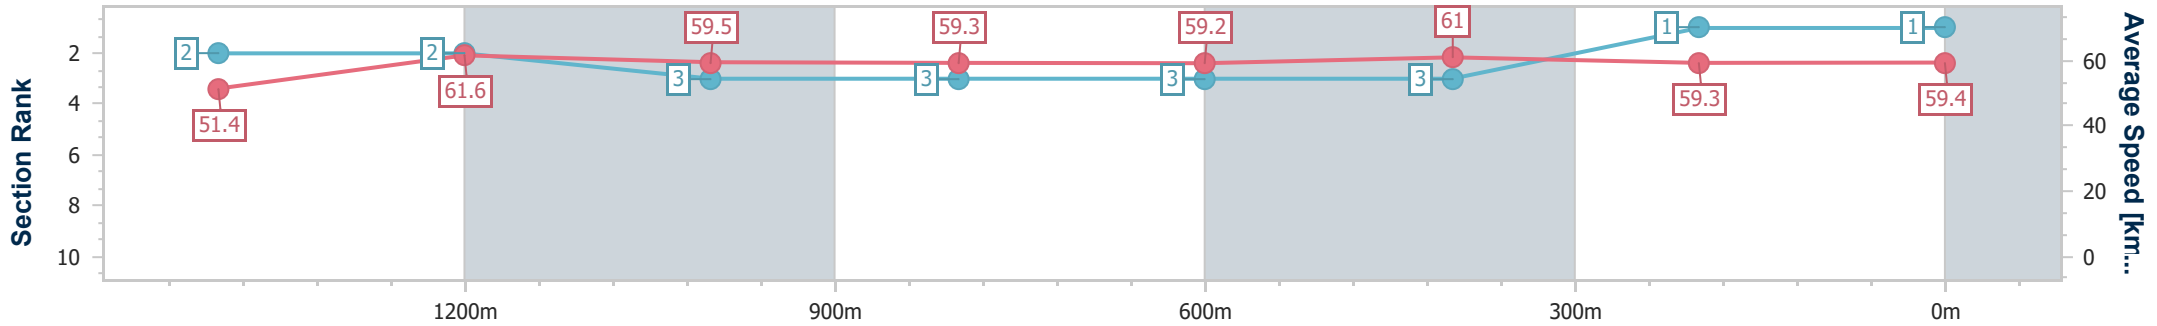

Ipswich QLD Professional  
Race 7: JESSIE BIRD MEMORIAL BENCHMARK 62 Handicap - 1666m

17 March 2023 - 16:10

Track Rating: Good 4, Weather: Hot, Rail Position: True Entire Course

Section	Overall	1400m	1200m	1000m	800m	600m	400m	200m						
Section Times	1:42.49 [1] (0:18.66)	1:23.83 [2] (0:11.66)	1:12.17 [2] (0:12.03)	1:00.14 [3] (0:12.07)	0:48.07 [3] (0:12.06)	0:36.01 [3] (0:11.75)	0:24.26 [3] (0:12.14)	0:12.12 [1] (0:12.12)						
Average Speed [km/h]	51.4	61.6	59.5	59.3	59.2	61.0	59.3	59.4						
Top Speed [km/h]	63.7	62.8	61.5	60.3	60.4	61.7	61.0	61.1						
Avg. Dist. to Rail [m]	2.6	0.3	1.6	2.1	2.1	1.1	0.5	1.0						
Avg. Stride Freq. [Hz]	2.2	2.2	2.2	2.2	2.2	2.2	2.2	2.2						
Avg. Stride Length [m]	6.6	7.6	7.5	7.6	7.6	7.5	7.4	7.5						