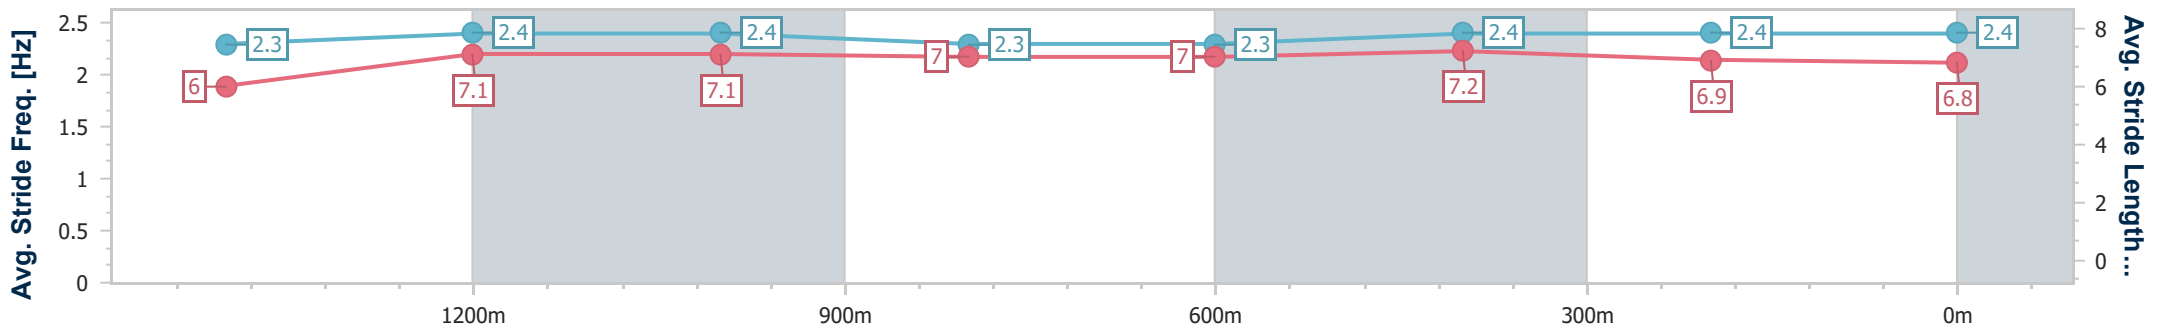

- [ ] Ranking at each section and finish
- .-.- No data available at this section
- NA No data available

Horse/Jockey Name	Chica Bonita
Final Rank	2
Fastest Section Time (Section)	0:11.57 (1400m)
Top Speed [km/h] (Section)	64.3 (Overall)
Race State	Finished

Ipswich QLD Professional  
Race 7: JESSIE BIRD MEMORIAL BENCHMARK 62 Handicap - 1666m

17 March 2023 - 16:10

Track Rating: Good 4, Weather: Hot, Rail Position: True Entire Course

Section	Overall	1400m	1200m	1000m	800m	600m	400m	200m					
Section Times	1:42.50 [2] (0:19.23)	1:23.27 [5] (0:11.57)	1:11.70 [5] (0:11.87)	0:59.83 [5] (0:12.09)	0:47.74 [5] (0:12.07)	0:35.67 [5] (0:11.60)	0:24.07 [5] (0:12.00)	0:12.07 [4] (0:12.07)					
Average Speed [km/h]	49.9	61.8	60.1	59.3	59.3	61.9	60.4	59.8					
Top Speed [km/h]	64.3	64.0	61.4	61.2	60.7	63.5	62.3	61.9					
Avg. Dist. to Rail [m]	5.0	1.2	1.9	1.6	1.6	0.9	3.7	5.7					
Avg. Stride Freq. [Hz]	2.3	2.4	2.4	2.3	2.3	2.4	2.4	2.4					
Avg. Stride Length [m]	6.0	7.1	7.1	7.0	7.0	7.2	6.9	6.8					