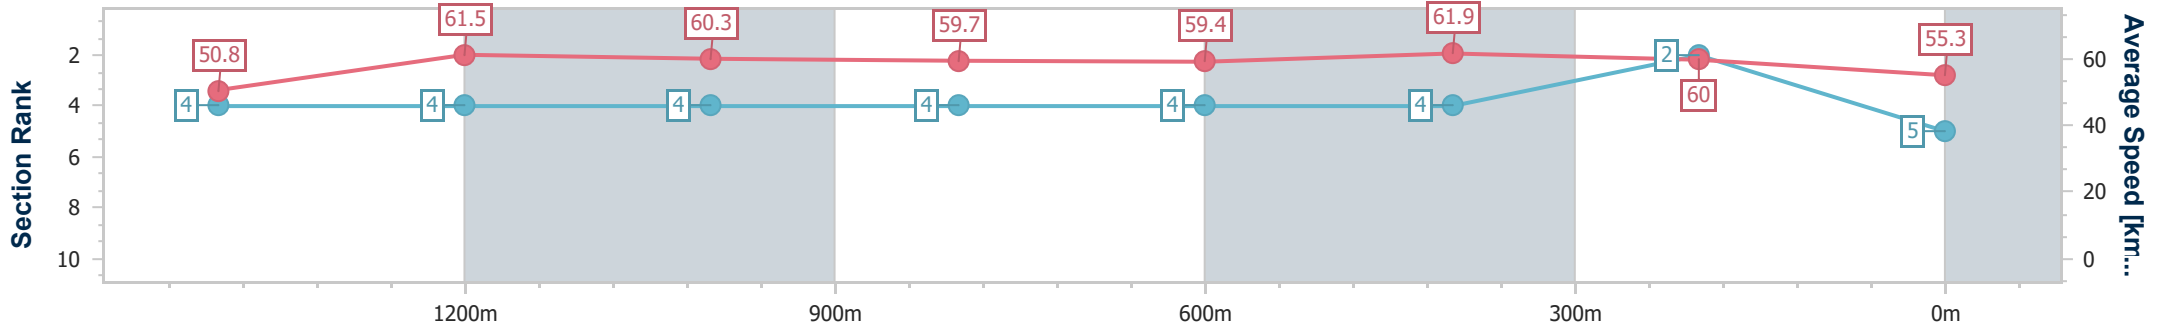

Ipswich QLD Professional  
 Race 7: JESSIE BIRD MEMORIAL BENCHMARK 62 Handicap - 1666m

17 March 2023 - 16:10

Track Rating: Good 4, Weather: Hot, Rail Position: True Entire Course

Section	Overall	1400m	1200m	1000m	800m	600m	400m	200m					
Section Times	1:42.88 [4] (0:18.77)	1:24.11 [3] (0:11.63)	1:12.48 [3] (0:11.73)	1:00.75 [2] (0:11.90)	0:48.85 [1] (0:12.20)	0:36.65 [1] (0:11.91)	0:24.74 [2] (0:12.32)	0:12.42 [5] (0:12.42)					
Average Speed [km/h]	51.1	62.3	60.6	59.9	58.7	60.5	58.8	58.0					
Top Speed [km/h]	63.6	63.2	62.3	60.8	59.4	61.1	59.6	58.5					
Avg. Dist. to Rail [m]	5.3	1.5	2.7	4.6	1.3	0.3	2.5	3.8					
Avg. Stride Freq. [Hz]	2.3	2.3	2.2	2.2	2.2	2.3	2.2	2.2					
Avg. Stride Length [m]	6.2	7.5	7.3	7.3	7.3	7.4	7.3	7.2					

- [ ] Ranking at each section and finish
- .-.- No data available at this section
- NA No data available

Horse/Jockey Name	Roadhouse
Final Rank	5
Fastest Section Time (Section)	0:11.67 (600m)
Top Speed [km/h] (Section)	62.5 (600m)
Race State	Finished

Ipswich QLD Professional  
Race 7: JESSIE BIRD MEMORIAL BENCHMARK 62 Handicap - 1666m

17 March 2023 - 16:10

Track Rating: Good 4, Weather: Hot, Rail Position: True Entire Course

Section	Overall	1400m	1200m	1000m	800m	600m	400m	200m						
Section Times	1:43.37 [5] (0:18.88)	1:24.49 [4] (0:11.74)	1:12.75 [4] (0:11.87)	1:00.88 [4] (0:12.00)	0:48.88 [4] (0:12.08)	0:36.80 [4] (0:11.67)	0:25.13 [4] (0:12.10)	0:13.03 [2] (0:13.03)						
Average Speed [km/h]	50.8	61.5	60.3	59.7	59.4	61.9	60.0	55.3						
Top Speed [km/h]	62.1	62.2	61.9	61.1	61.0	62.5	61.5	59.0						
Avg. Dist. to Rail [m]	6.2	1.1	1.4	1.4	1.0	0.6	3.3	5.0						
Avg. Stride Freq. [Hz]	2.2	2.2	2.2	2.2	2.2	2.3	2.3	2.2						
Avg. Stride Length [m]	6.4	7.7	7.7	7.6	7.5	7.6	7.3	7.1						