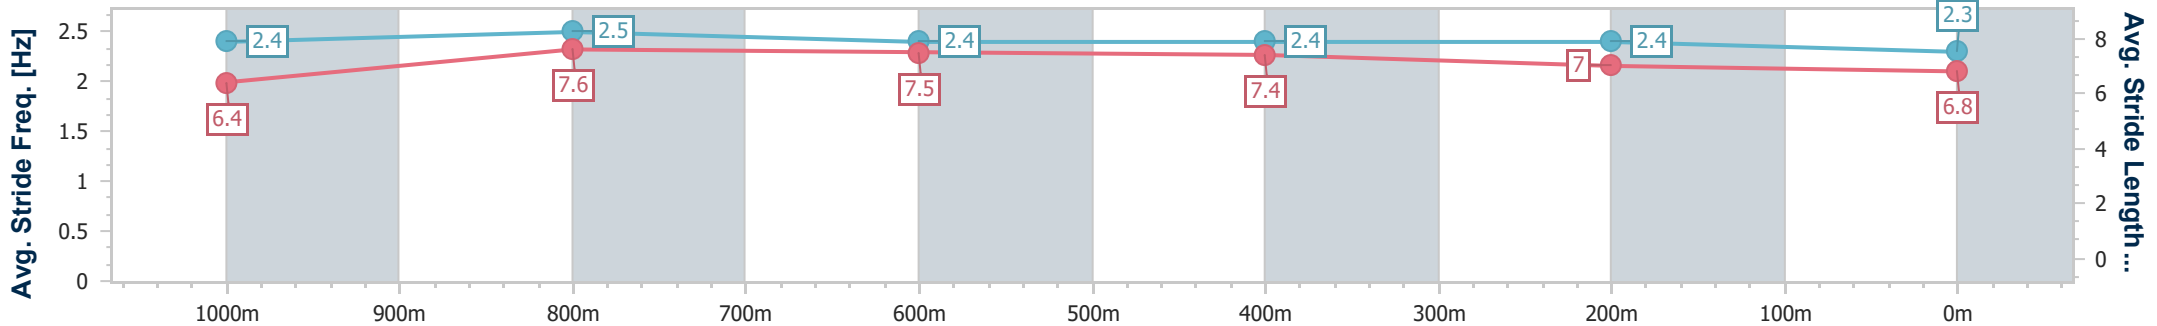

Horse/Jockey Name	Minks Star
Final Rank	2
Fastest Section Time (Section)	0:10.71 (1000m)
Top Speed [km/h] (Section)	68.9 (1000m)
Race State	Finished

Aquis Park Gold Coast Poly QLD Professional
Race 2: BOSTIK SMART ADHESIVES BENCHMARK 65
Handicap - 1200m

25 March 2023 - 13:29

Track Rating: Synthetic, Weather: Overcast, Rail Position: True

Section	Overall	1000m	800m	600m	400m	200m
Section Times	1:11.06 [2] (0:13.12)	0:57.94 [2] (0:10.71)	0:47.23 [2] (0:11.13)	0:36.10 [2] (0:11.28)	0:24.82 [2] (0:11.99)	0:12.83 [2] (0:12.83)
Average Speed [km/h]	55.0	67.5	65.5	64.5	60.3	56.3
Top Speed [km/h]	67.8	68.9	66.4	66.2	62.8	58.0
Avg. Dist. to Rail [m]	4.0	2.0	2.1	1.9	2.2	2.7
Avg. Stride Freq. [Hz]	2.4	2.5	2.4	2.4	2.4	2.3
Avg. Stride Length [m]	6.4	7.6	7.5	7.4	7.0	6.8

- [ ] Ranking at each section and finish
- -.-.- No data available at this section
- NA No data available