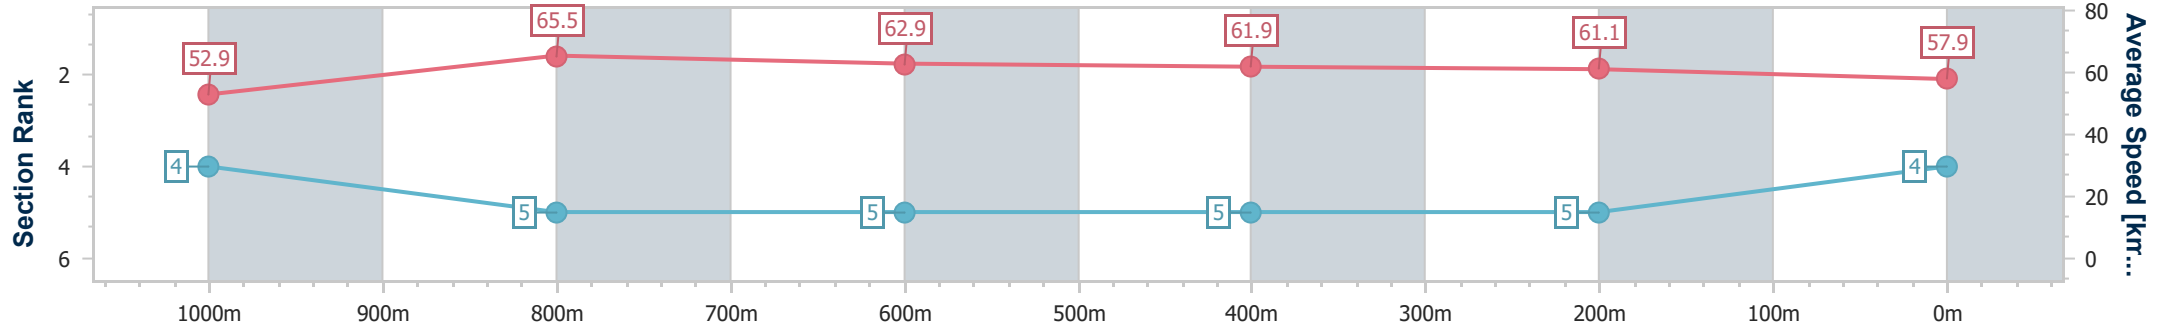

Horse/Jockey Name	Waitakere
Final Rank	4
Fastest Section Time (Section)	0:10.99 (1000m)
Top Speed [km/h] (Section)	67.3 (1000m)
Race State	Finished

Aquis Park Gold Coast Poly QLD Professional
Race 2: BOSTIK SMART ADHESIVES BENCHMARK 65
Handicap - 1200m

25 March 2023 - 13:29

Track Rating: Synthetic, Weather: Overcast, Rail Position: True

Section	Overall	1000m	800m	600m	400m	200m
Section Times	1:12.08 [4] (0:13.62)	0:58.46 [4] (0:10.99)	0:47.47 [5] (0:11.55)	0:35.92 [5] (0:11.63)	0:24.29 [5] (0:11.80)	0:12.49 [5] (0:12.49)
Average Speed [km/h]	52.9	65.5	62.9	61.9	61.1	57.9
Top Speed [km/h]	66.3	67.3	63.9	63.4	61.8	61.0
Avg. Dist. to Rail [m]	2.4	0.7	1.6	0.5	0.9	1.3
Avg. Stride Freq. [Hz]	2.2	2.3	2.3	2.3	2.3	2.2
Avg. Stride Length [m]	6.6	7.8	7.7	7.6	7.2	7.2

- [ ] Ranking at each section and finish
- -.-.- No data available at this section
- NA No data available