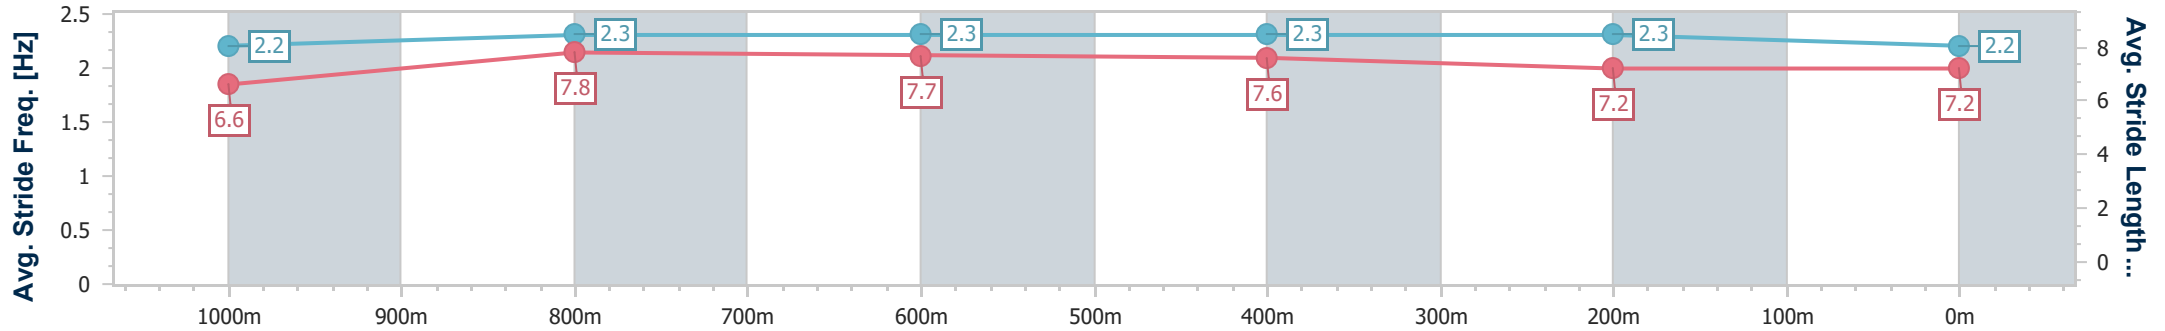

Horse/Jockey Name	Waitakere
Final Rank	4
Fastest Section Time (Section)	0:10.99 (1000m)
Top Speed [km/h] (Section)	67.3 (1000m)
Race State	Finished

Aquis Park Gold Coast Poly QLD Professional
Race 2: BOSTIK SMART ADHESIVES BENCHMARK 65
Handicap - 1200m

25 March 2023 - 13:29

Track Rating: Synthetic, Weather: Overcast, Rail Position: True

Section	Overall	1000m	800m	600m	400m	200m
Section Times	1:12.08 [4] (0:13.62)	0:58.46 [4] (0:10.99)	0:47.47 [5] (0:11.55)	0:35.92 [5] (0:11.63)	0:24.29 [5] (0:11.80)	0:12.49 [5] (0:12.49)
Average Speed [km/h]	52.9	65.5	62.9	61.9	61.1	57.9
Top Speed [km/h]	66.3	67.3	63.9	63.4	61.8	61.0
Avg. Dist. to Rail [m]	2.4	0.7	1.6	0.5	0.9	1.3
Avg. Stride Freq. [Hz]	2.2	2.3	2.3	2.3	2.3	2.2
Avg. Stride Length [m]	6.6	7.8	7.7	7.6	7.2	7.2

- [ ] Ranking at each section and finish
- -.-.- No data available at this section
- NA No data available