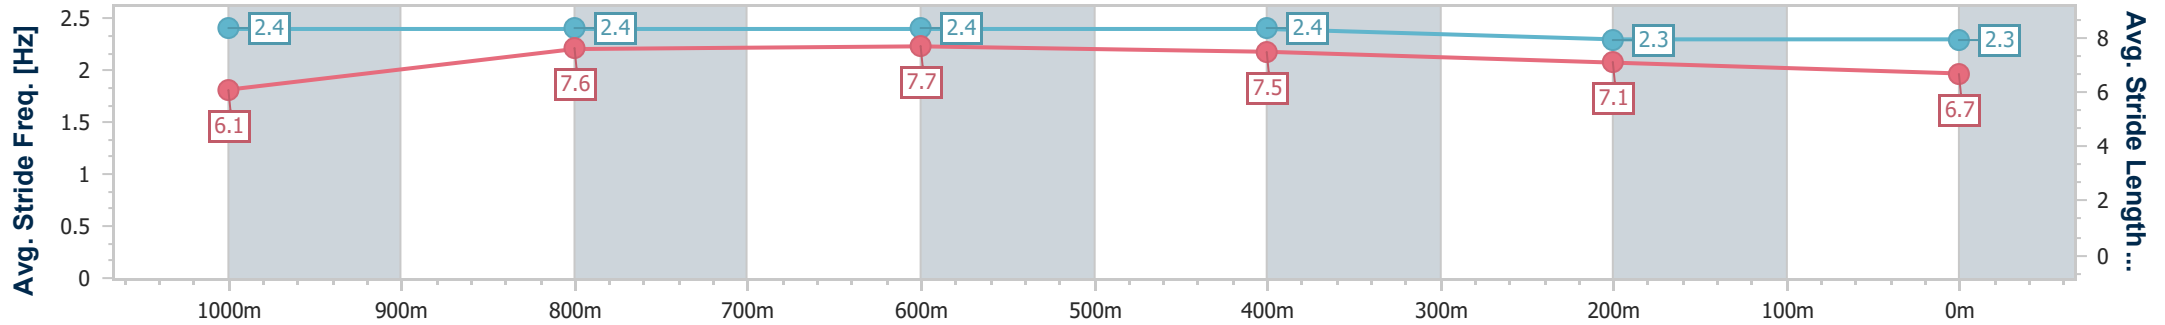

Horse/Jockey Name	Power Boom
Final Rank	3
Fastest Section Time (Section)	0:10.81 (1000m)
Top Speed [km/h] (Section)	68.3 (Overall)
Race State	Finished

Aquis Park Gold Coast Poly QLD Professional
Race 2: BOSTIK SMART ADHESIVES BENCHMARK 65
Handicap - 1200m

25 March 2023 - 13:29

Track Rating: Synthetic, Weather: Overcast, Rail Position: True

Section	Overall	1000m	800m	600m	400m	200m
Section Times	1:11.93 [3] (0:13.33)	0:58.60 [3] (0:10.81)	0:47.79 [3] (0:11.16)	0:36.63 [3] (0:11.40)	0:25.23 [3] (0:12.12)	0:13.11 [3] (0:13.11)
Average Speed [km/h]	54.1	67.0	65.3	63.7	59.7	55.1
Top Speed [km/h]	68.3	68.3	65.9	66.3	61.7	57.9
Avg. Dist. to Rail [m]	1.5	2.4	2.2	1.9	3.4	4.1
Avg. Stride Freq. [Hz]	2.4	2.4	2.4	2.4	2.3	2.3
Avg. Stride Length [m]	6.1	7.6	7.7	7.5	7.1	6.7

- [ ] Ranking at each section and finish
- -.-.- No data available at this section
- NA No data available