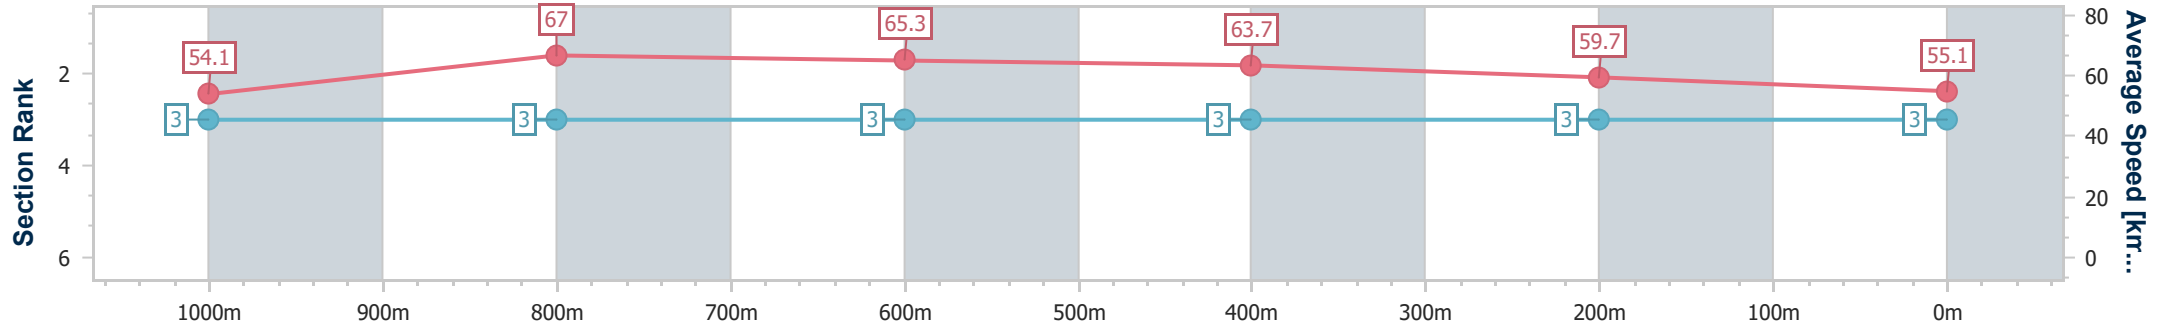

Horse/Jockey Name	Power Boom
Final Rank	3
Fastest Section Time (Section)	0:10.81 (1000m)
Top Speed [km/h] (Section)	68.3 (Overall)
Race State	Finished

Aquis Park Gold Coast Poly QLD Professional
Race 2: BOSTIK SMART ADHESIVES BENCHMARK 65
Handicap - 1200m

25 March 2023 - 13:29

Track Rating: Synthetic, Weather: Overcast, Rail Position: True

Section	Overall	1000m	800m	600m	400m	200m
Section Times	1:11.93 [3] (0:13.33)	0:58.60 [3] (0:10.81)	0:47.79 [3] (0:11.16)	0:36.63 [3] (0:11.40)	0:25.23 [3] (0:12.12)	0:13.11 [3] (0:13.11)
Average Speed [km/h]	54.1	67.0	65.3	63.7	59.7	55.1
Top Speed [km/h]	68.3	68.3	65.9	66.3	61.7	57.9
Avg. Dist. to Rail [m]	1.5	2.4	2.2	1.9	3.4	4.1
Avg. Stride Freq. [Hz]	2.4	2.4	2.4	2.4	2.3	2.3
Avg. Stride Length [m]	6.1	7.6	7.7	7.5	7.1	6.7

- [ ] Ranking at each section and finish
- -.-.- No data available at this section
- NA No data available