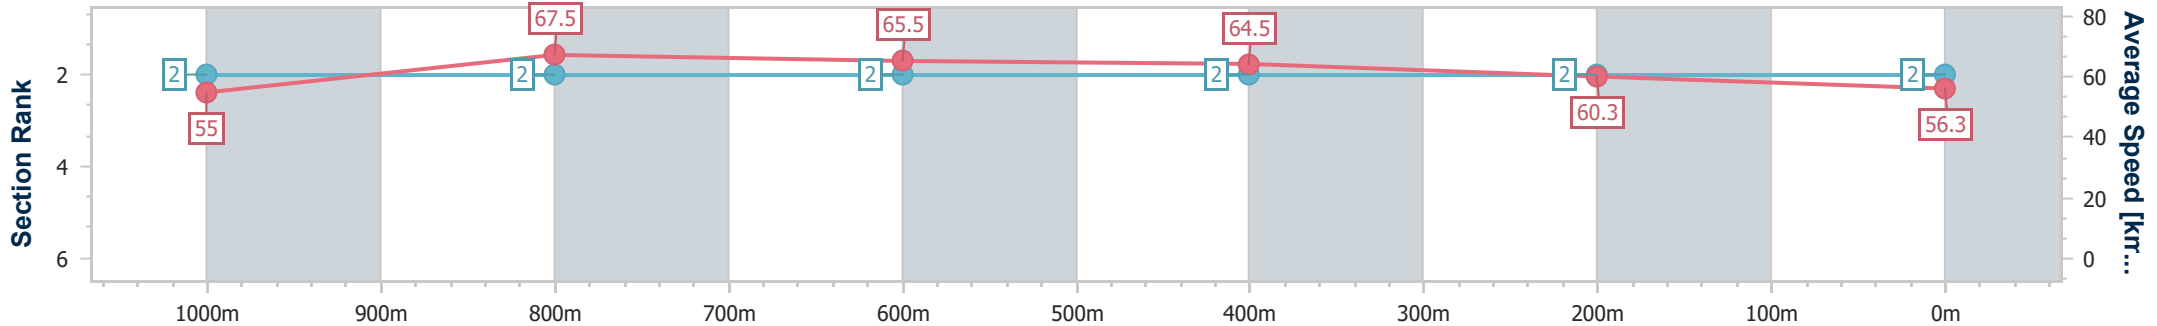

Horse/Jockey Name	Minks Star
Final Rank	2
Fastest Section Time (Section)	0:10.71 (1000m)
Top Speed [km/h] (Section)	68.9 (1000m)
Race State	Finished

Aquis Park Gold Coast Poly QLD Professional
Race 2: BOSTIK SMART ADHESIVES BENCHMARK 65
Handicap - 1200m

25 March 2023 - 13:29

Track Rating: Synthetic, Weather: Overcast, Rail Position: True

Section	Overall	1000m	800m	600m	400m	200m
Section Times	1:11.06 [2] (0:13.12)	0:57.94 [2] (0:10.71)	0:47.23 [2] (0:11.13)	0:36.10 [2] (0:11.28)	0:24.82 [2] (0:11.99)	0:12.83 [2] (0:12.83)
Average Speed [km/h]	55.0	67.5	65.5	64.5	60.3	56.3
Top Speed [km/h]	67.8	68.9	66.4	66.2	62.8	58.0
Avg. Dist. to Rail [m]	4.0	2.0	2.1	1.9	2.2	2.7
Avg. Stride Freq. [Hz]	2.4	2.5	2.4	2.4	2.4	2.3
Avg. Stride Length [m]	6.4	7.6	7.5	7.4	7.0	6.8

- [ ] Ranking at each section and finish
- -.-.- No data available at this section
- NA No data available