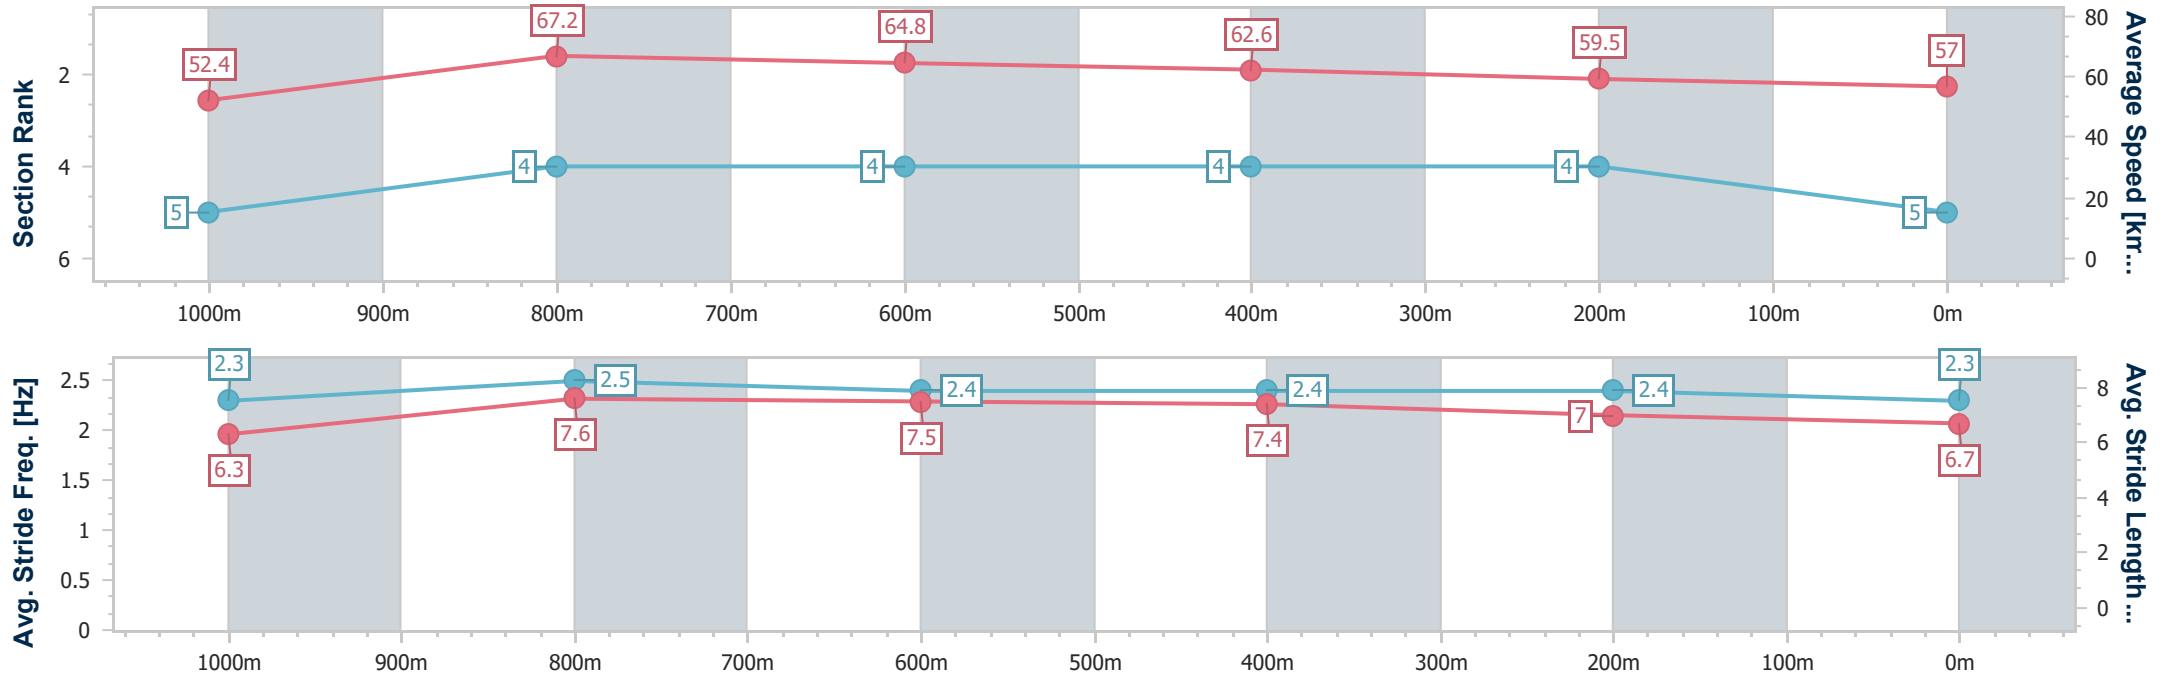

- [] Ranking at each section and finish
- .-.- No data available at this section
- NA No data available

Horse/Jockey Name	Starsonic
Final Rank	5
Fastest Section Time (Section)	0:10.75 (1000m)
Top Speed [km/h] (Section)	68.5 (1000m)
Race State	Finished

- [] Ranking at each section and finish
- .-.- No data available at this section
- NA No data available