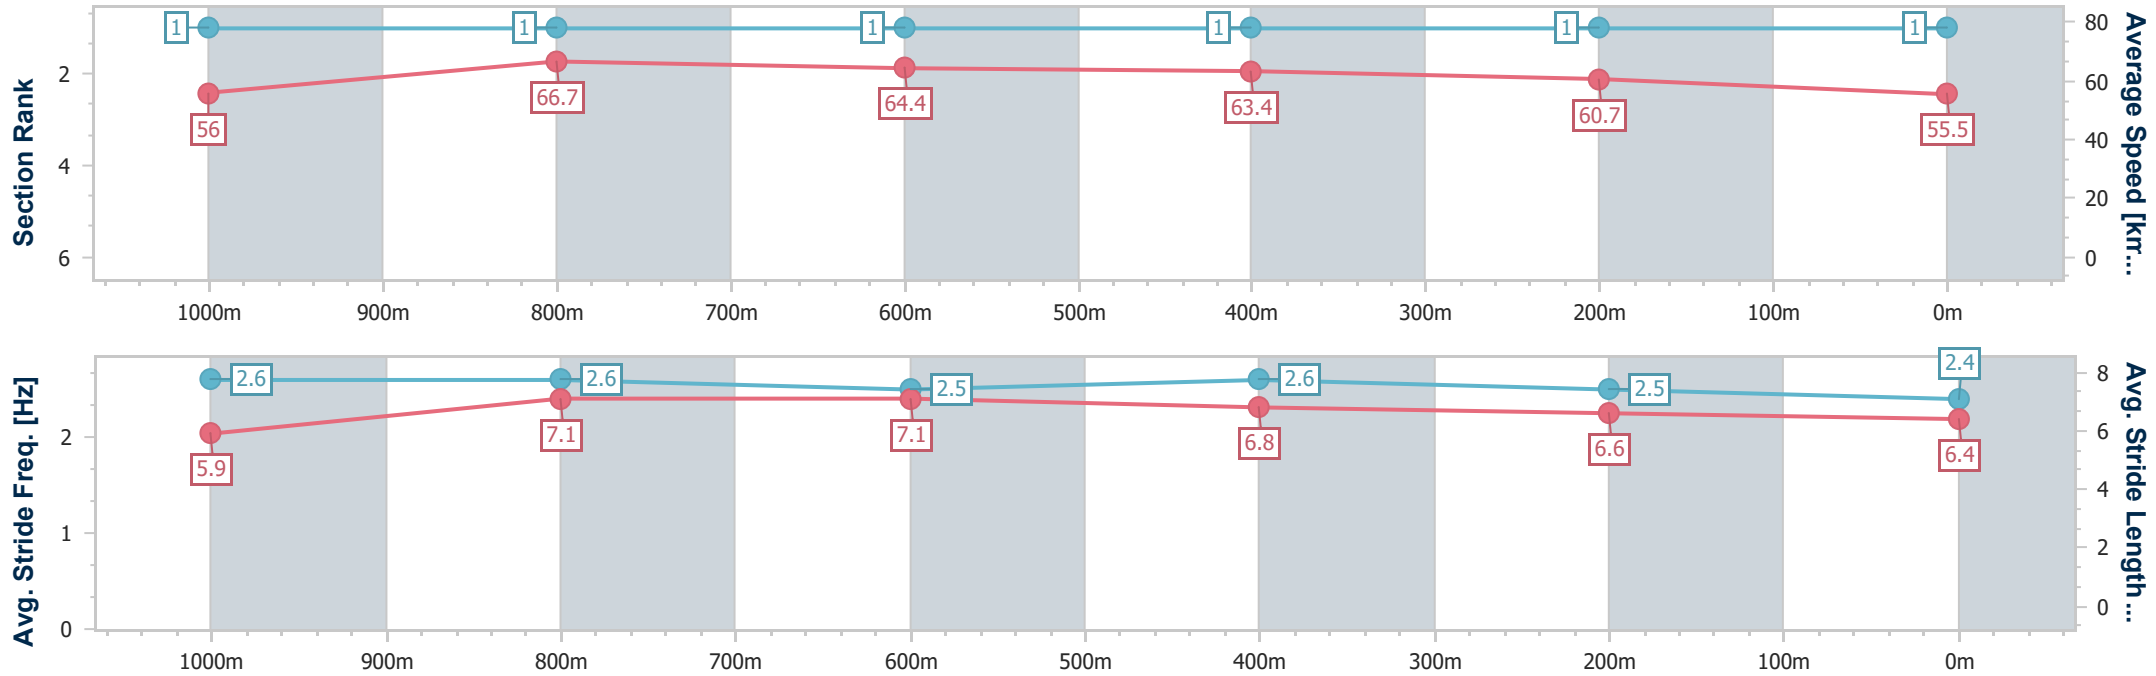

25 March 2023 - 13:29

Track Rating: Synthetic, Weather: Overcast, Rail Position: True

Section	Overall	1000m	800m	600m	400m	200m
Section Times	1:10.93 [1] (0:12.87)	0:58.06 [1] (0:10.81)	0:47.25 [1] (0:11.19)	0:36.06 [1] (0:11.30)	0:24.76 [1] (0:11.81)	0:12.95 [1] (0:12.95)
Average Speed [km/h]	56.0	66.7	64.4	63.4	60.7	55.5
Top Speed [km/h]	70.7	70.0	66.7	65.0	62.4	58.8
Avg. Dist. to Rail [m]	5.2	0.4	0.4	0.8	1.3	1.1
Avg. Stride Freq. [Hz]	2.6	2.6	2.5	2.6	2.5	2.4
Avg. Stride Length [m]	5.9	7.1	7.1	6.8	6.6	6.4