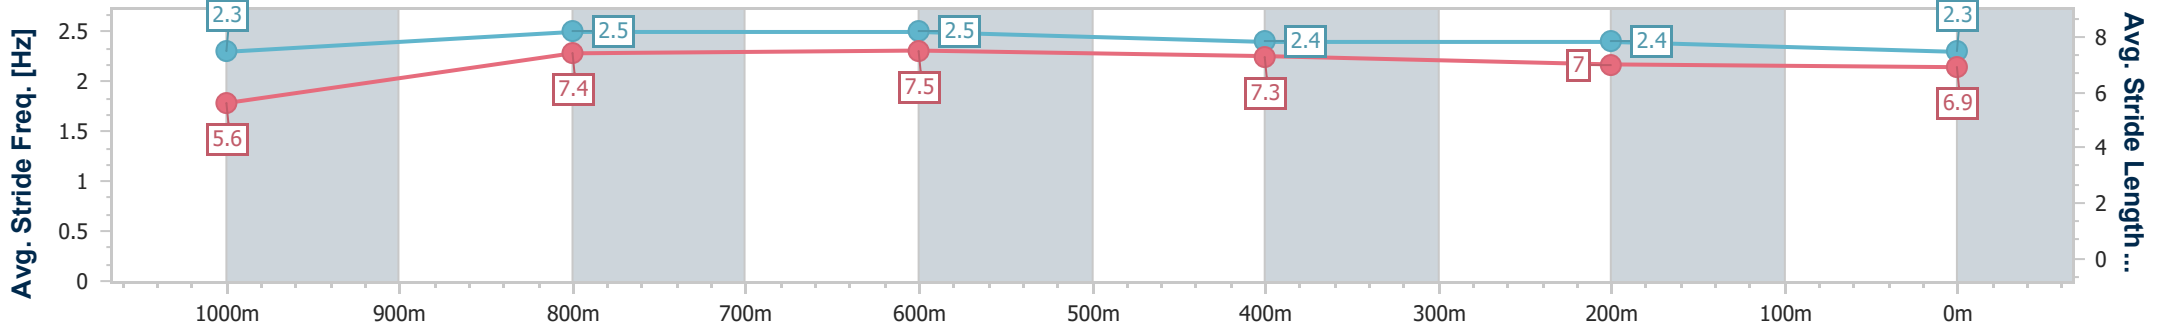

Horse/Jockey Name	Better Than Booze
Final Rank	1
Fastest Section Time (Section)	0:07.84 (Overall)
Top Speed [km/h] (Section)	68.5 (1000m)
Race State	Finished

Aquis Park Gold Coast Poly QLD Professional
Race 4: DEWALT GUARANTEED TOUGH Maiden Handicap - 1100m

25 March 2023 - 14:49

Track Rating: Synthetic, Weather: Overcast, Rail Position: True

Section	Overall	1000m	800m	600m	400m	200m
Section Times	1:05.63 [1] (0:07.84)	0:57.79 [1] (0:10.69)	0:47.10 [3] (0:10.98)	0:36.12 [2] (0:11.37)	0:24.75 [2] (0:12.00)	0:12.75 [1] (0:12.75)
Average Speed [km/h]	46.0	67.5	66.4	63.6	60.0	56.7
Top Speed [km/h]	64.3	68.5	67.0	66.1	61.1	59.6
Avg. Dist. to Rail [m]	2.7	1.0	1.9	1.2	1.5	2.3
Avg. Stride Freq. [Hz]	2.3	2.5	2.5	2.4	2.4	2.3
Avg. Stride Length [m]	5.6	7.4	7.5	7.3	7.0	6.9

- [ ] Ranking at each section and finish
- -.-.- No data available at this section
- NA No data available