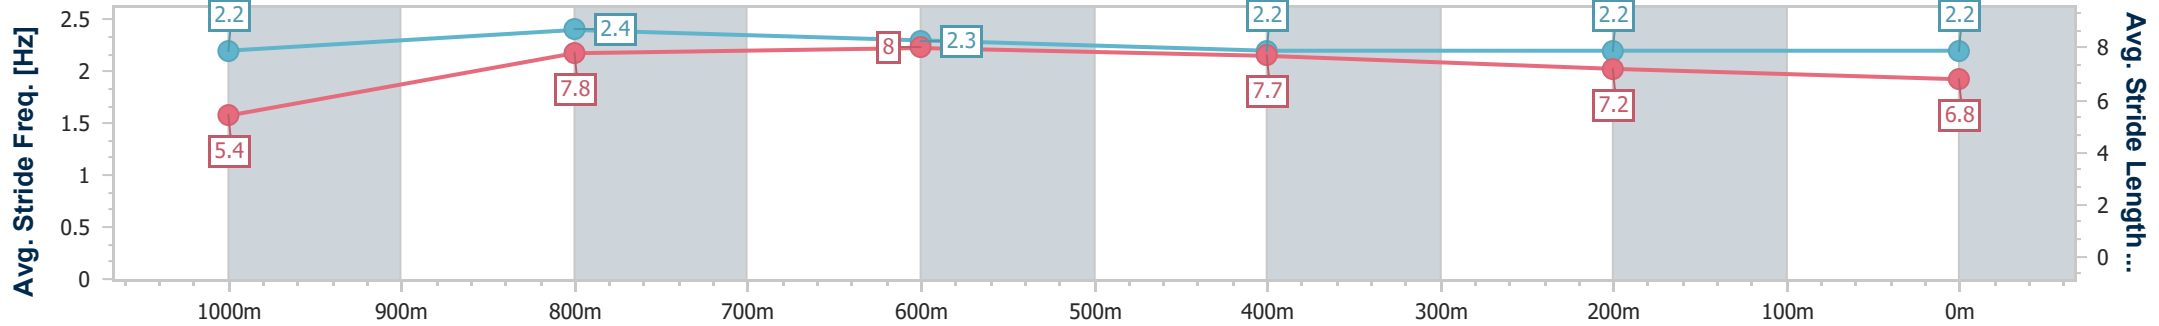

- [ ] Ranking at each section and finish
- .-.- No data available at this section
- NA No data available

Horse/Jockey Name	Electric Hashmal
Final Rank	6
Fastest Section Time (Section)	0:08.14 (Overall)
Top Speed [km/h] (Section)	70.1 (1000m)
Race State	Finished

Aquis Park Gold Coast Poly QLD Professional  
Race 4: DEWALT GUARANTEED TOUGH Maiden Handicap - 1100m

25 March 2023 - 14:49

Track Rating: Synthetic, Weather: Overcast, Rail Position: True

Section	Overall	1000m	800m	600m	400m	200m
Section Times	1:07.43 [6] (0:08.14)	0:59.29 [6] (0:10.61)	0:48.68 [5] (0:10.96)	0:37.72 [5] (0:11.65)	0:26.07 [6] (0:12.69)	0:13.38 [6] (0:13.38)
Average Speed [km/h]	44.2	68.1	66.0	62.0	57.0	54.0
Top Speed [km/h]	64.7	70.1	67.2	65.7	58.2	56.6
Avg. Dist. to Rail [m]	4.1	1.7	0.9	1.0	1.8	2.6
Avg. Stride Freq. [Hz]	2.2	2.4	2.3	2.2	2.2	2.2
Avg. Stride Length [m]	5.4	7.8	8.0	7.7	7.2	6.8