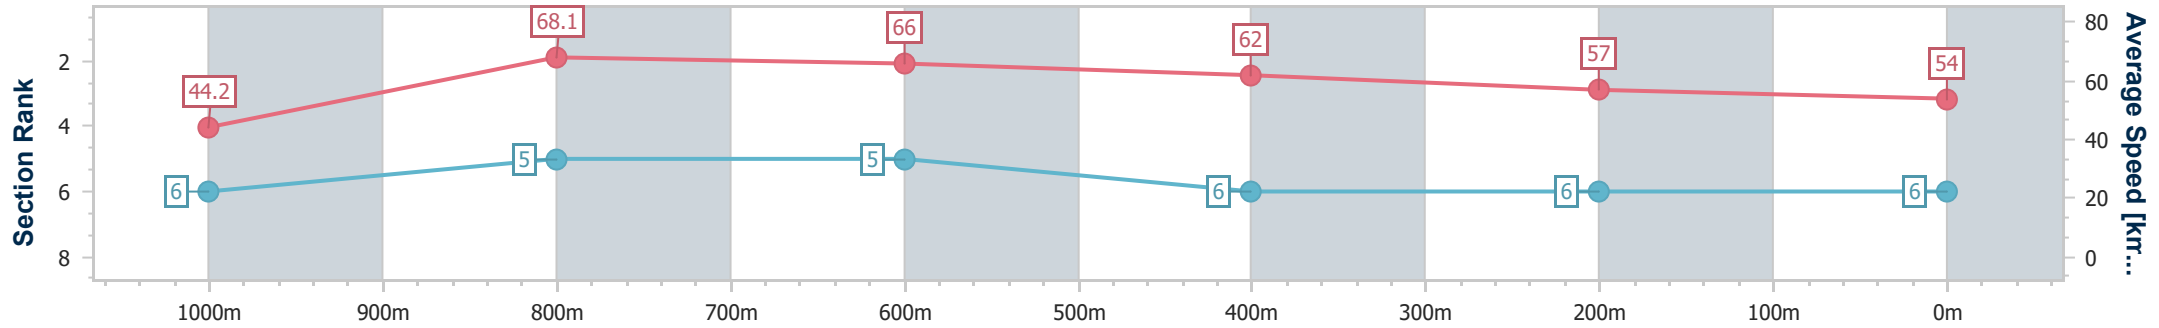

- [ ] Ranking at each section and finish
- .-.- No data available at this section
- NA No data available

Horse/Jockey Name	Electric Hashmal
Final Rank	6
Fastest Section Time (Section)	0:08.14 (Overall)
Top Speed [km/h] (Section)	70.1 (1000m)
Race State	Finished

Aquis Park Gold Coast Poly QLD Professional  
Race 4: DEWALT GUARANTEED TOUGH Maiden Handicap - 1100m

25 March 2023 - 14:49

Track Rating: Synthetic, Weather: Overcast, Rail Position: True

Section	Overall	1000m	800m	600m	400m	200m
Section Times	1:07.43 [6] (0:08.14)	0:59.29 [6] (0:10.61)	0:48.68 [5] (0:10.96)	0:37.72 [5] (0:11.65)	0:26.07 [6] (0:12.69)	0:13.38 [6] (0:13.38)
Average Speed [km/h]	44.2	68.1	66.0	62.0	57.0	54.0
Top Speed [km/h]	64.7	70.1	67.2	65.7	58.2	56.6
Avg. Dist. to Rail [m]	4.1	1.7	0.9	1.0	1.8	2.6
Avg. Stride Freq. [Hz]	2.2	2.4	2.3	2.2	2.2	2.2
Avg. Stride Length [m]	5.4	7.8	8.0	7.7	7.2	6.8