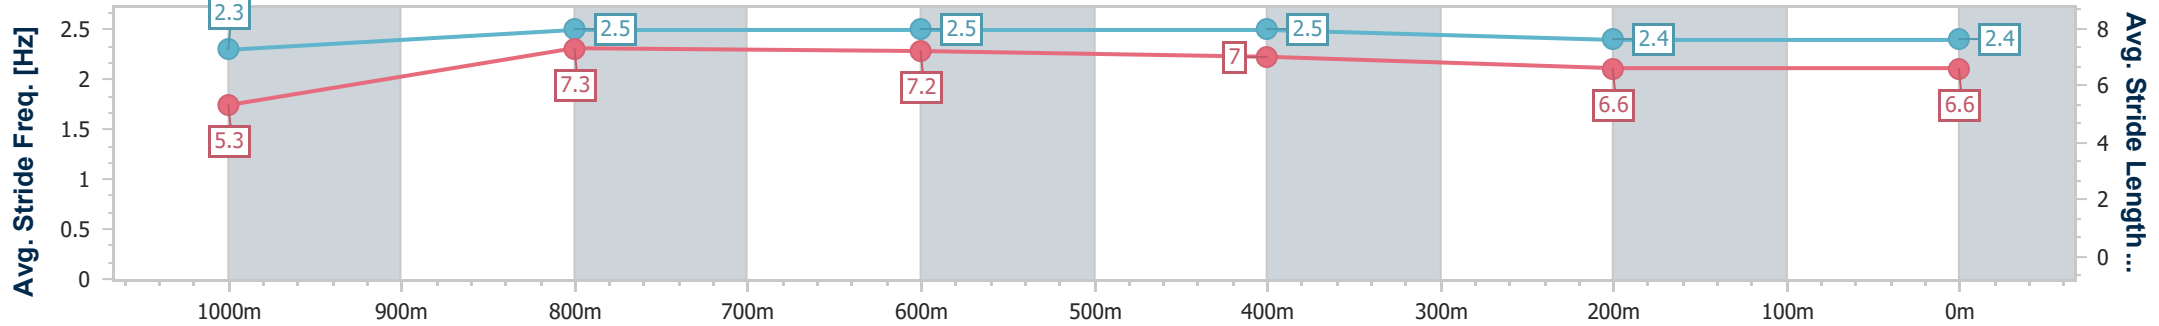

Horse/Jockey Name	Cuddles
Final Rank	4
Fastest Section Time (Section)	0:08.20 (Overall)
Top Speed [km/h] (Section)	69.4 (1000m)
Race State	Finished

Aquis Park Gold Coast Poly QLD Professional
Race 4: DEWALT GUARANTEED TOUGH Maiden Handicap - 1100m

25 March 2023 - 14:49

Track Rating: Synthetic, Weather: Overcast, Rail Position: True

Section	Overall	1000m	800m	600m	400m	200m
Section Times	1:06.64 [4] (0:08.20)	0:58.44 [7] (0:10.77)	0:47.67 [7] (0:11.12)	0:36.55 [7] (0:11.61)	0:24.94 [7] (0:12.32)	0:12.62 [5] (0:12.62)
Average Speed [km/h]	44.0	67.0	64.7	62.1	58.4	57.3
Top Speed [km/h]	61.1	69.4	66.7	65.2	59.5	58.6
Avg. Dist. to Rail [m]	7.0	2.3	0.8	0.6	0.3	0.3
Avg. Stride Freq. [Hz]	2.3	2.5	2.5	2.5	2.4	2.4
Avg. Stride Length [m]	5.3	7.3	7.2	7.0	6.6	6.6

- [ ] Ranking at each section and finish
- -.-.- No data available at this section
- NA No data available