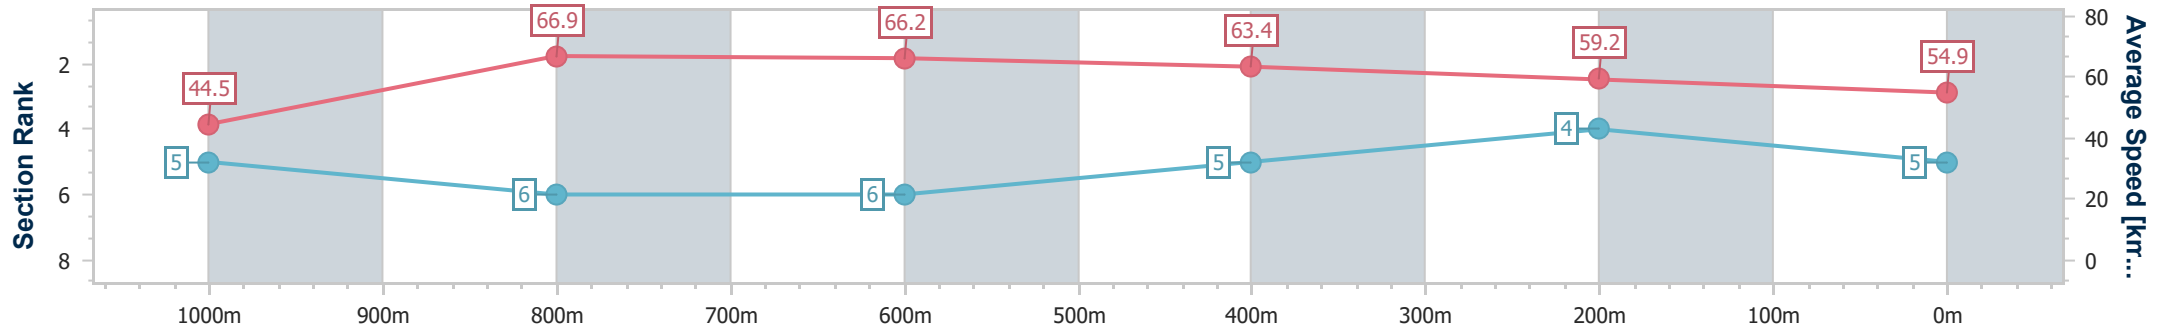

Horse/Jockey Name	I'm Rushin
Final Rank	5
Fastest Section Time (Section)	0:08.10 (Overall)
Top Speed [km/h] (Section)	68.2 (1000m)
Race State	Finished

Aquis Park Gold Coast Poly QLD Professional
Race 4: DEWALT GUARANTEED TOUGH Maiden Handicap - 1100m

25 March 2023 - 14:49

Track Rating: Synthetic, Weather: Overcast, Rail Position: True

Section	Overall	1000m	800m	600m	400m	200m
Section Times	1:06.95 [5] (0:08.10)	0:58.85 [5] (0:10.85)	0:48.00 [6] (0:11.05)	0:36.95 [6] (0:11.52)	0:25.43 [5] (0:12.25)	0:13.18 [4] (0:13.18)
Average Speed [km/h]	44.5	66.9	66.2	63.4	59.2	54.9
Top Speed [km/h]	63.2	68.2	67.6	65.0	60.9	57.1
Avg. Dist. to Rail [m]	7.5	4.2	2.8	2.8	4.7	5.6
Avg. Stride Freq. [Hz]	2.5	2.6	2.6	2.4	2.5	2.3
Avg. Stride Length [m]	4.9	7.0	7.2	7.4	6.6	6.5

- [ ] Ranking at each section and finish
- -.-.- No data available at this section
- NA No data available