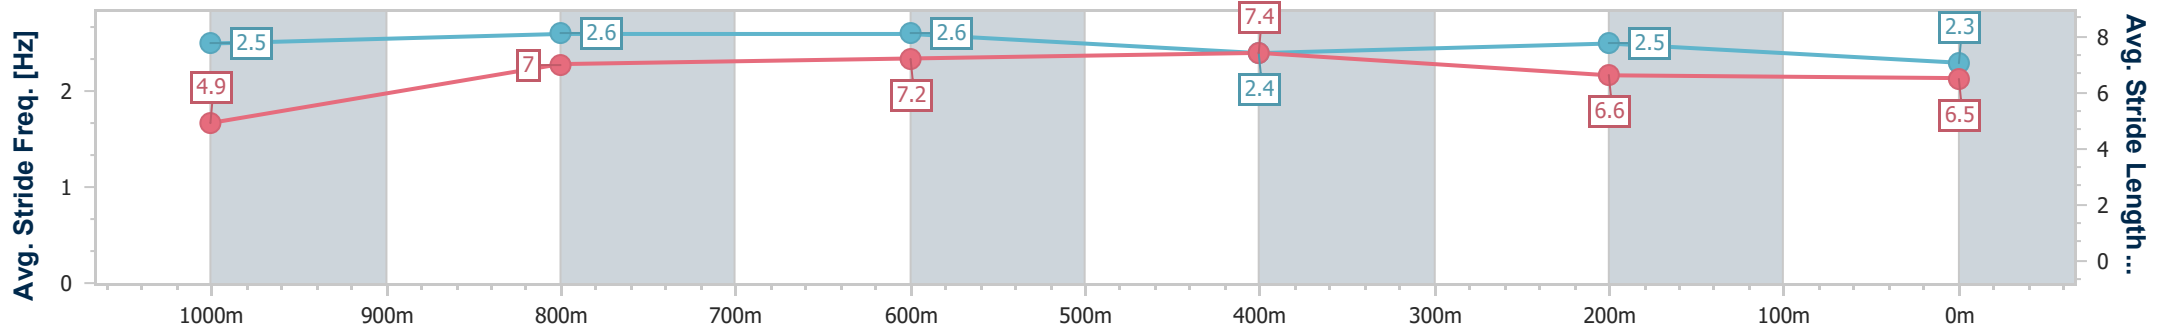

- [ ] Ranking at each section and finish
- .-.- No data available at this section
- NA No data available

Horse/Jockey Name	I'm Rushin
Final Rank	5
Fastest Section Time (Section)	0:08.10 (Overall)
Top Speed [km/h] (Section)	68.2 (1000m)
Race State	Finished

Aquis Park Gold Coast Poly QLD Professional  
Race 4: DEWALT GUARANTEED TOUGH Maiden Handicap - 1100m

25 March 2023 - 14:49

Track Rating: Synthetic, Weather: Overcast, Rail Position: True

Section	Overall	1000m	800m	600m	400m	200m
Section Times	1:06.95 [5] (0:08.10)	0:58.85 [5] (0:10.85)	0:48.00 [6] (0:11.05)	0:36.95 [6] (0:11.52)	0:25.43 [5] (0:12.25)	0:13.18 [4] (0:13.18)
Average Speed [km/h]	44.5	66.9	66.2	63.4	59.2	54.9
Top Speed [km/h]	63.2	68.2	67.6	65.0	60.9	57.1
Avg. Dist. to Rail [m]	7.5	4.2	2.8	2.8	4.7	5.6
Avg. Stride Freq. [Hz]	2.5	2.6	2.6	2.4	2.5	2.3
Avg. Stride Length [m]	4.9	7.0	7.2	7.4	6.6	6.5