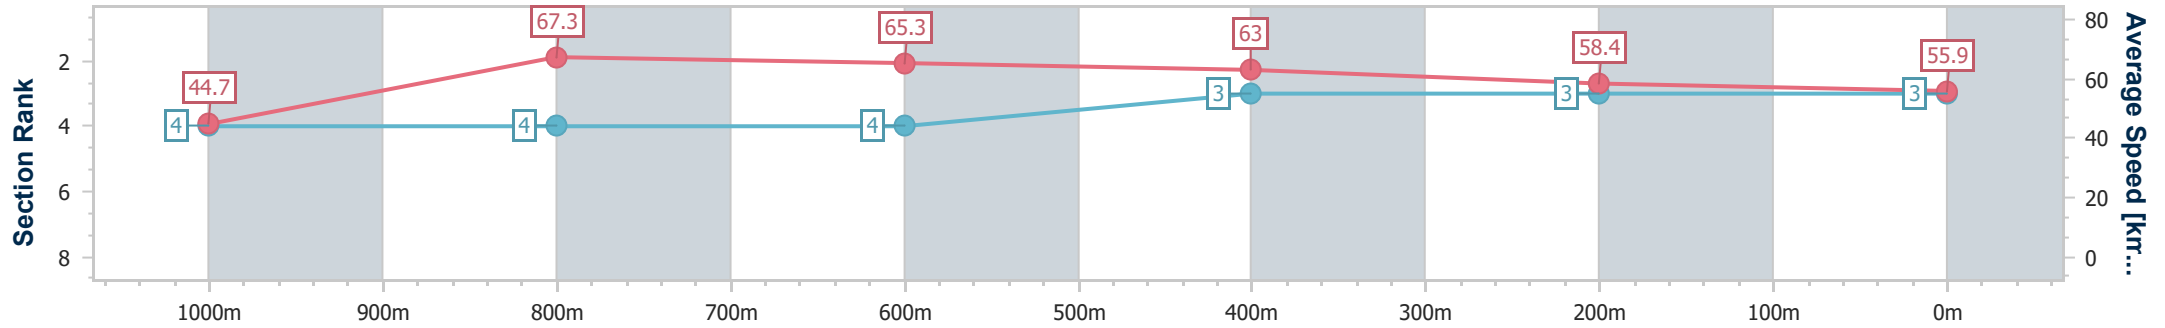

Horse/Jockey Name	Babu King
Final Rank	3
Fastest Section Time (Section)	0:08.08 (Overall)
Top Speed [km/h] (Section)	69.3 (1000m)
Race State	Finished

Aquis Park Gold Coast Poly QLD Professional
Race 4: DEWALT GUARANTEED TOUGH Maiden Handicap - 1100m

25 March 2023 - 14:49

Track Rating: Synthetic, Weather: Overcast, Rail Position: True

Section	Overall	1000m	800m	600m	400m	200m
Section Times	1:06.43 [3] (0:08.08)	0:58.35 [4] (0:10.68)	0:47.67 [4] (0:10.97)	0:36.70 [4] (0:11.46)	0:25.24 [3] (0:12.37)	0:12.87 [3] (0:12.87)
Average Speed [km/h]	44.7	67.3	65.3	63.0	58.4	55.9
Top Speed [km/h]	64.6	69.3	67.2	65.8	60.3	58.7
Avg. Dist. to Rail [m]	3.9	1.2	0.5	0.1	2.8	5.2
Avg. Stride Freq. [Hz]	2.2	2.6	2.6	2.5	2.4	2.4
Avg. Stride Length [m]	5.6	7.2	7.1	7.1	6.7	6.6

- [ ] Ranking at each section and finish
- -.-.- No data available at this section
- NA No data available