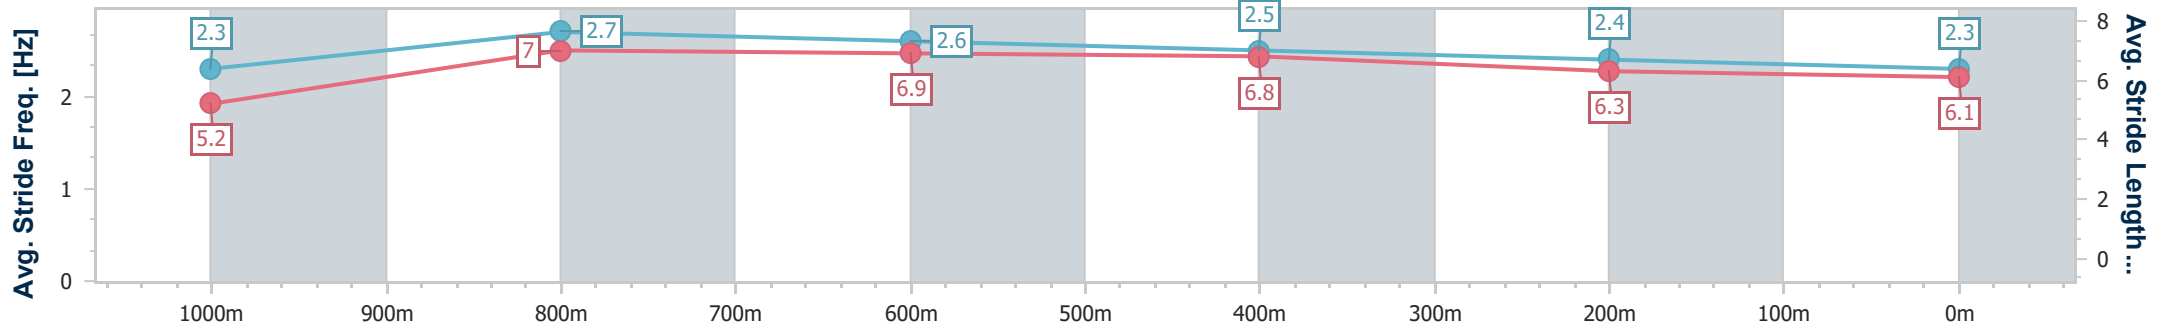

Aquis Park Gold Coast Poly QLD Professional  
Race 4: DEWALT GUARANTEED TOUGH Maiden Handicap - 1100m

25 March 2023 - 14:49

Track Rating: Synthetic, Weather: Overcast, Rail Position: True

Section	Overall	1000m	800m	600m	400m	200m
Section Times	1:07.43 [6] (0:08.14)	0:59.29 [6] (0:10.61)	0:48.68 [5] (0:10.96)	0:37.72 [5] (0:11.65)	0:26.07 [6] (0:12.69)	0:13.38 [6] (0:13.38)
Average Speed [km/h]	44.2	68.1	66.0	62.0	57.0	54.0
Top Speed [km/h]	64.7	70.1	67.2	65.7	58.2	56.6
Avg. Dist. to Rail [m]	4.1	1.7	0.9	1.0	1.8	2.6
Avg. Stride Freq. [Hz]	2.2	2.4	2.3	2.2	2.2	2.2
Avg. Stride Length [m]	5.4	7.8	8.0	7.7	7.2	6.8

- [ ] Ranking at each section and finish
- .-.- No data available at this section
- NA No data available

Horse/Jockey Name	Super Gypsy
Final Rank	7
Fastest Section Time (Section)	0:08.07 (Overall)
Top Speed [km/h] (Section)	71.5 (1000m)
Race State	Finished

Aquis Park Gold Coast Poly QLD Professional  
Race 4: DEWALT GUARANTEED TOUGH Maiden Handicap - 1100m

25 March 2023 - 14:49

Track Rating: Synthetic, Weather: Overcast, Rail Position: True

Section	Overall	1000m	800m	600m	400m	200m
Section Times	1:08.78 [7] (0:08.07)	1:00.71 [3] (0:10.43)	0:50.28 [1] (0:11.11)	0:39.17 [3] (0:11.78)	0:27.39 [4] (0:13.15)	0:14.24 [7] (0:14.24)
Average Speed [km/h]	44.6	69.5	65.9	61.9	55.1	50.7
Top Speed [km/h]	65.0	71.5	68.3	65.7	58.4	53.1
Avg. Dist. to Rail [m]	5.9	3.5	2.9	2.7	3.5	4.1
Avg. Stride Freq. [Hz]	2.3	2.7	2.6	2.5	2.4	2.3
Avg. Stride Length [m]	5.2	7.0	6.9	6.8	6.3	6.1

- [ ] Ranking at each section and finish
- .-.- No data available at this section
- NA No data available