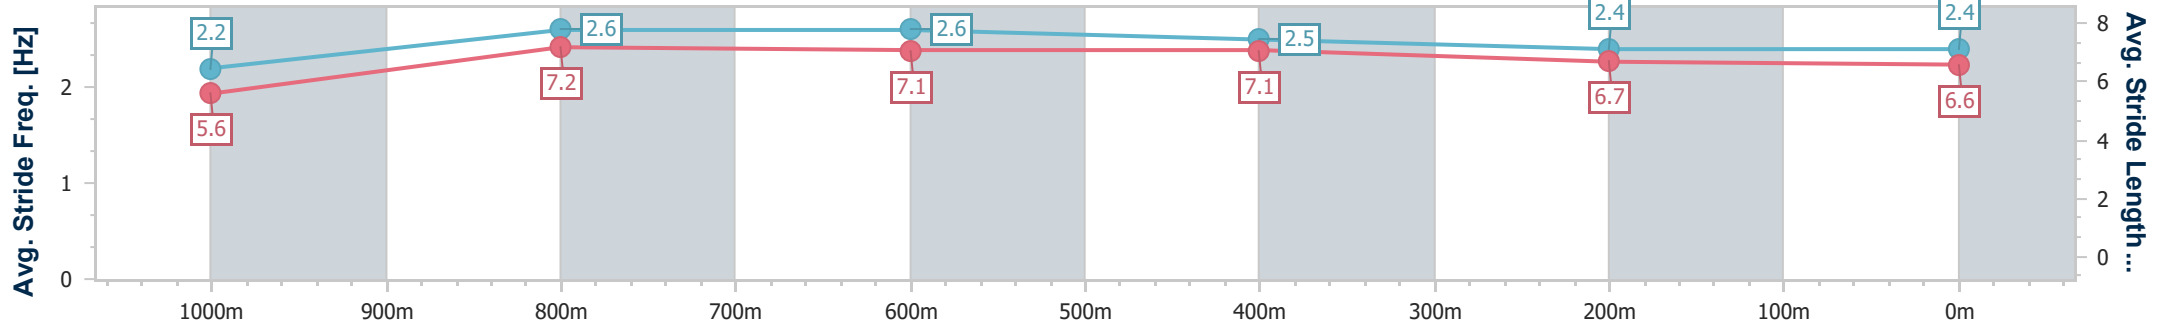

Horse/Jockey Name	Babu King
Final Rank	3
Fastest Section Time (Section)	0:08.08 (Overall)
Top Speed [km/h] (Section)	69.3 (1000m)
Race State	Finished

Aquis Park Gold Coast Poly QLD Professional
Race 4: DEWALT GUARANTEED TOUGH Maiden Handicap - 1100m

25 March 2023 - 14:49

Track Rating: Synthetic, Weather: Overcast, Rail Position: True

Section	Overall	1000m	800m	600m	400m	200m
Section Times	1:06.43 [3] (0:08.08)	0:58.35 [4] (0:10.68)	0:47.67 [4] (0:10.97)	0:36.70 [4] (0:11.46)	0:25.24 [3] (0:12.37)	0:12.87 [3] (0:12.87)
Average Speed [km/h]	44.7	67.3	65.3	63.0	58.4	55.9
Top Speed [km/h]	64.6	69.3	67.2	65.8	60.3	58.7
Avg. Dist. to Rail [m]	3.9	1.2	0.5	0.1	2.8	5.2
Avg. Stride Freq. [Hz]	2.2	2.6	2.6	2.5	2.4	2.4
Avg. Stride Length [m]	5.6	7.2	7.1	7.1	6.7	6.6

- [ ] Ranking at each section and finish
- -.-.- No data available at this section
- NA No data available