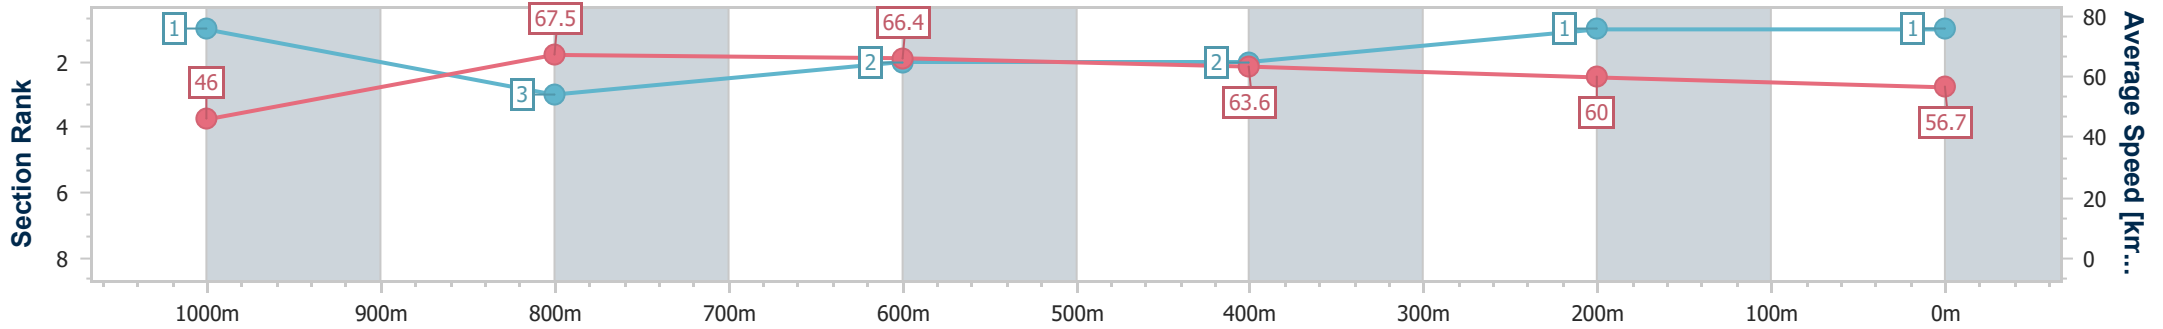

Horse/Jockey Name	Better Than Booze
Final Rank	1
Fastest Section Time (Section)	0:07.84 (Overall)
Top Speed [km/h] (Section)	68.5 (1000m)
Race State	Finished

Aquis Park Gold Coast Poly QLD Professional
Race 4: DEWALT GUARANTEED TOUGH Maiden Handicap - 1100m

25 March 2023 - 14:49

Track Rating: Synthetic, Weather: Overcast, Rail Position: True

Section	Overall	1000m	800m	600m	400m	200m
Section Times	1:05.63 [1] (0:07.84)	0:57.79 [1] (0:10.69)	0:47.10 [3] (0:10.98)	0:36.12 [2] (0:11.37)	0:24.75 [2] (0:12.00)	0:12.75 [1] (0:12.75)
Average Speed [km/h]	46.0	67.5	66.4	63.6	60.0	56.7
Top Speed [km/h]	64.3	68.5	67.0	66.1	61.1	59.6
Avg. Dist. to Rail [m]	2.7	1.0	1.9	1.2	1.5	2.3
Avg. Stride Freq. [Hz]	2.3	2.5	2.5	2.4	2.4	2.3
Avg. Stride Length [m]	5.6	7.4	7.5	7.3	7.0	6.9

- [ ] Ranking at each section and finish
- -.-.- No data available at this section
- NA No data available