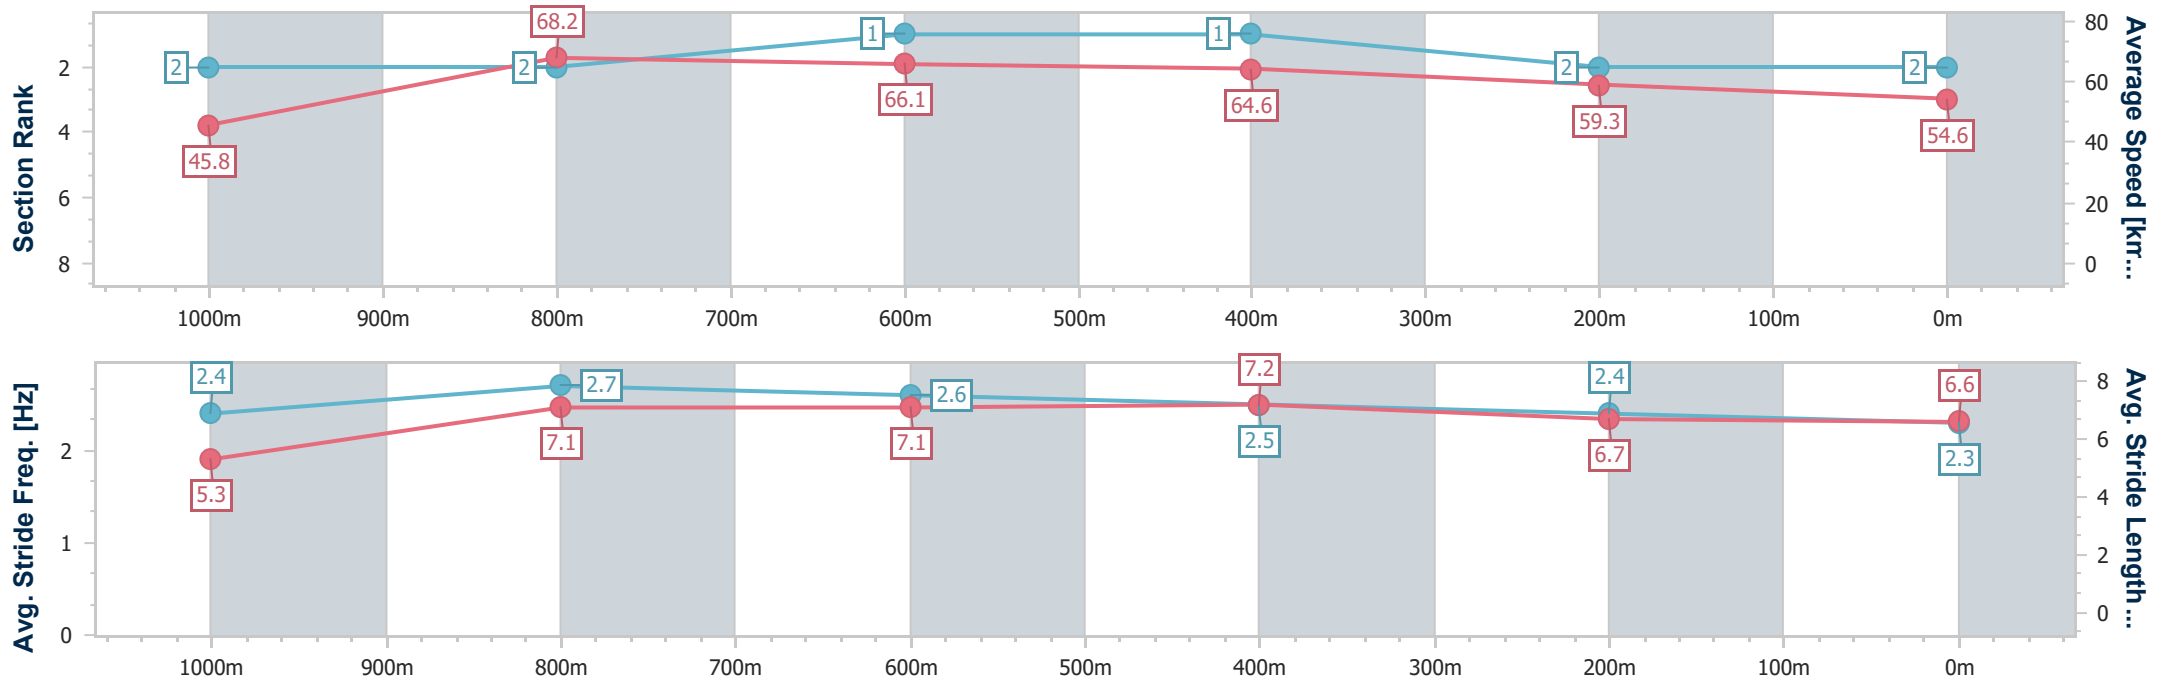

Horse/Jockey Name	Canyoufeelit
Final Rank	2
Fastest Section Time (Section)	0:07.87 (Overall)
Top Speed [km/h] (Section)	69.0 (1000m)
Race State	Finished

Aquis Park Gold Coast Poly QLD Professional
Race 4: DEWALT GUARANTEED TOUGH Maiden Handicap - 1100m

25 March 2023 - 14:49

Track Rating: Synthetic, Weather: Overcast, Rail Position: True

Section	Overall	1000m	800m	600m	400m	200m
Section Times	1:06.22 [2] (0:07.87)	0:58.35 [2] (0:10.60)	0:47.75 [2] (0:11.02)	0:36.73 [1] (0:11.29)	0:25.44 [1] (0:12.22)	0:13.22 [2] (0:13.22)
Average Speed [km/h]	45.8	68.2	66.1	64.6	59.3	54.6
Top Speed [km/h]	66.2	69.0	67.5	66.5	62.1	58.4
Avg. Dist. to Rail [m]	5.4	2.0	2.1	2.9	3.4	4.4
Avg. Stride Freq. [Hz]	2.4	2.7	2.6	2.5	2.4	2.3
Avg. Stride Length [m]	5.3	7.1	7.1	7.2	6.7	6.6

- [ ] Ranking at each section and finish
- -.-.- No data available at this section
- NA No data available