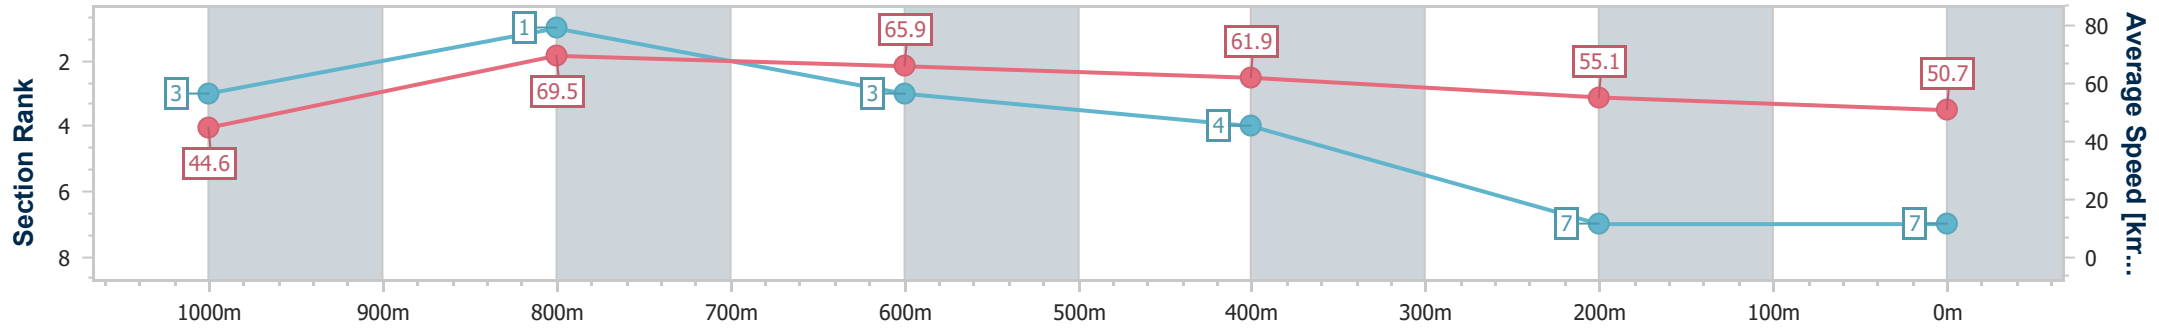

- [ ] Ranking at each section and finish
- .-.- No data available at this section
- NA No data available

Horse/Jockey Name	Super Gypsy
Final Rank	7
Fastest Section Time (Section)	0:08.07 (Overall)
Top Speed [km/h] (Section)	71.5 (1000m)
Race State	Finished

Aquis Park Gold Coast Poly QLD Professional  
Race 4: DEWALT GUARANTEED TOUGH Maiden Handicap - 1100m

25 March 2023 - 14:49

Track Rating: Synthetic, Weather: Overcast, Rail Position: True

Section	Overall	1000m	800m	600m	400m	200m
Section Times	1:08.78 [7] (0:08.07)	1:00.71 [3] (0:10.43)	0:50.28 [1] (0:11.11)	0:39.17 [3] (0:11.78)	0:27.39 [4] (0:13.15)	0:14.24 [7] (0:14.24)
Average Speed [km/h]	44.6	69.5	65.9	61.9	55.1	50.7
Top Speed [km/h]	65.0	71.5	68.3	65.7	58.4	53.1
Avg. Dist. to Rail [m]	5.9	3.5	2.9	2.7	3.5	4.1
Avg. Stride Freq. [Hz]	2.3	2.7	2.6	2.5	2.4	2.3
Avg. Stride Length [m]	5.2	7.0	6.9	6.8	6.3	6.1