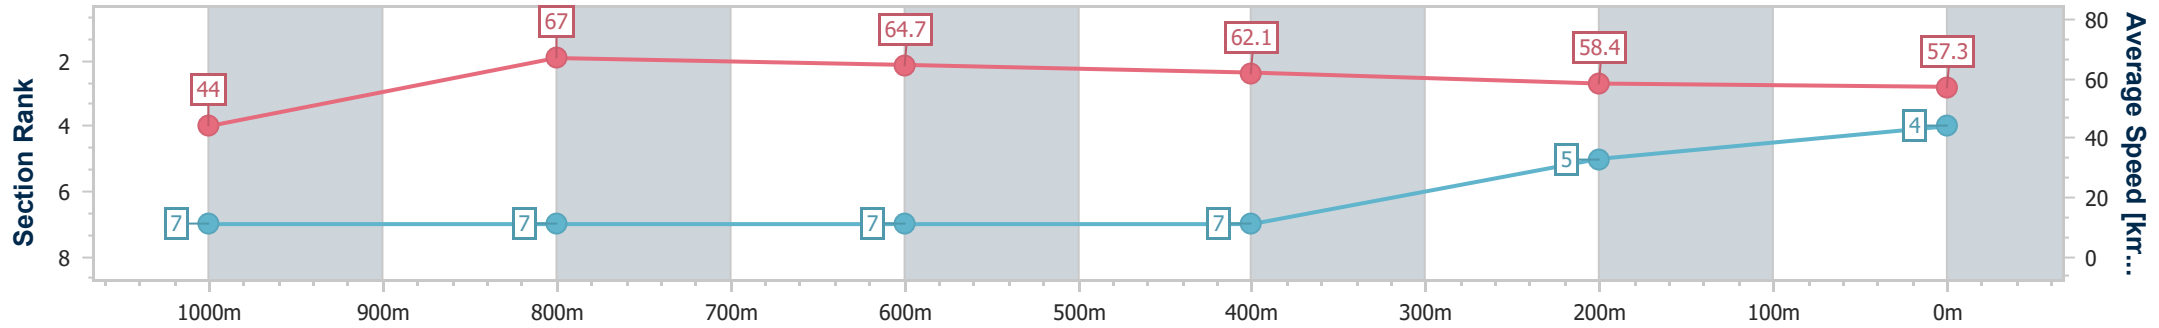

Horse/Jockey Name	Cuddles
Final Rank	4
Fastest Section Time (Section)	0:08.20 (Overall)
Top Speed [km/h] (Section)	69.4 (1000m)
Race State	Finished

Aquis Park Gold Coast Poly QLD Professional
Race 4: DEWALT GUARANTEED TOUGH Maiden Handicap - 1100m

25 March 2023 - 14:49

Track Rating: Synthetic, Weather: Overcast, Rail Position: True

Section	Overall	1000m	800m	600m	400m	200m
Section Times	1:06.64 [4] (0:08.20)	0:58.44 [7] (0:10.77)	0:47.67 [7] (0:11.12)	0:36.55 [7] (0:11.61)	0:24.94 [7] (0:12.32)	0:12.62 [5] (0:12.62)
Average Speed [km/h]	44.0	67.0	64.7	62.1	58.4	57.3
Top Speed [km/h]	61.1	69.4	66.7	65.2	59.5	58.6
Avg. Dist. to Rail [m]	7.0	2.3	0.8	0.6	0.3	0.3
Avg. Stride Freq. [Hz]	2.3	2.5	2.5	2.5	2.4	2.4
Avg. Stride Length [m]	5.3	7.3	7.2	7.0	6.6	6.6

- [ ] Ranking at each section and finish
- -.-.- No data available at this section
- NA No data available